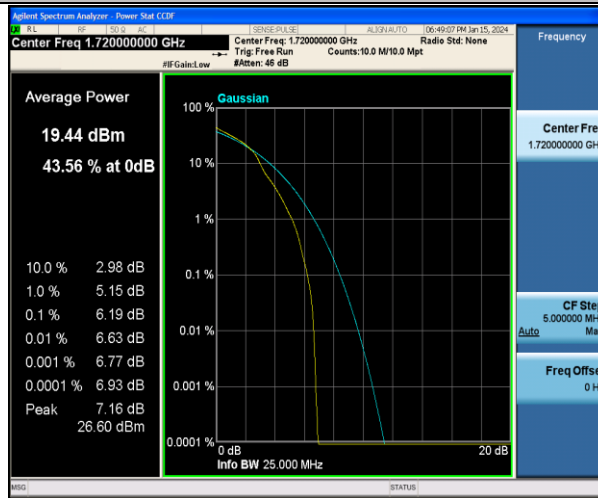

Band4-20MHz-QPSK-20050-1RB#0-PASS

Band4-20MHz-16QAM-20050-1RB#0-PASS