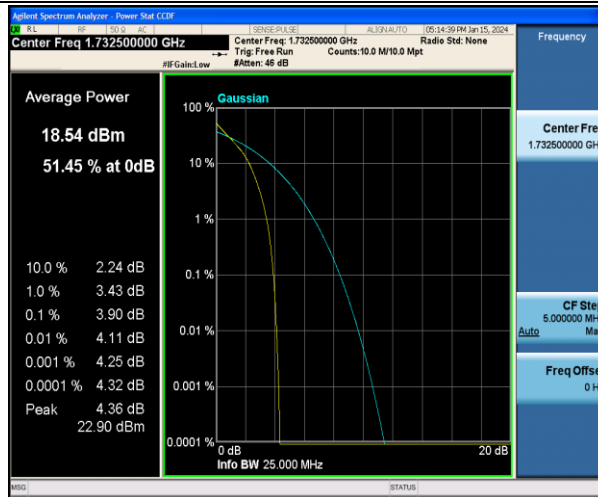

Band4-5MHz-16QAM-20175-1RB#0-PASS

Band4-5MHz-QPSK-20175-25RB#0-PASS