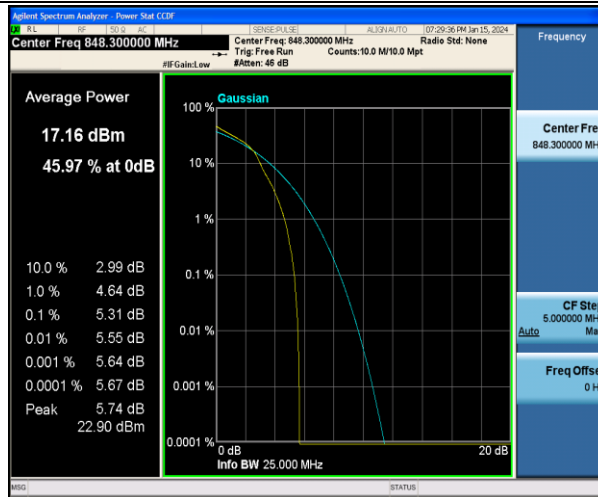

Band5-1.4MHz-16QAM-20407-6RB#0-PASS

Band5-1.4MHz-QPSK-20525-1RB#0-PASS

Band5-1.4MHz-16QAM-20525-1RB#0-PASS

Band5-1.4MHz-QPSK-20525-6RB#0-PASS

Band5-1.4MHz-16QAM-20525-6RB#0-PASS

Band5-1.4MHz-QPSK-20643-1RB#0-PASS