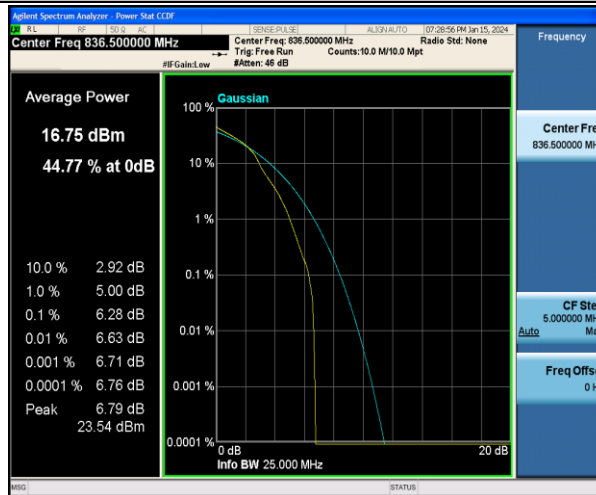

Band5-1.4MHz-QPSK-20525-1RB#0-PASS

Band5-1.4MHz-16QAM-20525-1RB#0-PASS