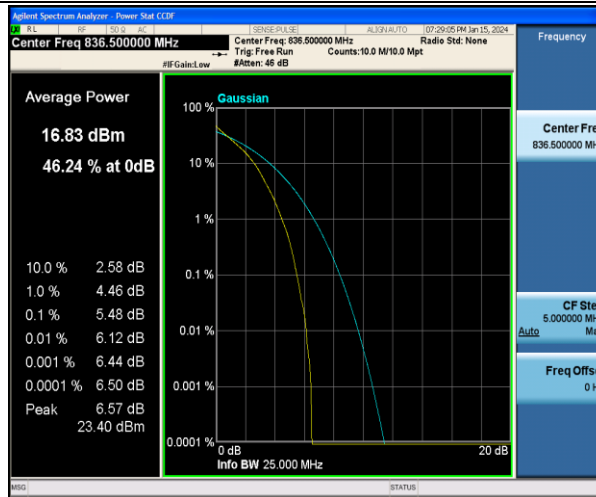

Band5-1.4MHz-16QAM-20525-1RB#0-PASS

Band5-1.4MHz-QPSK-20525-6RB#0-PASS