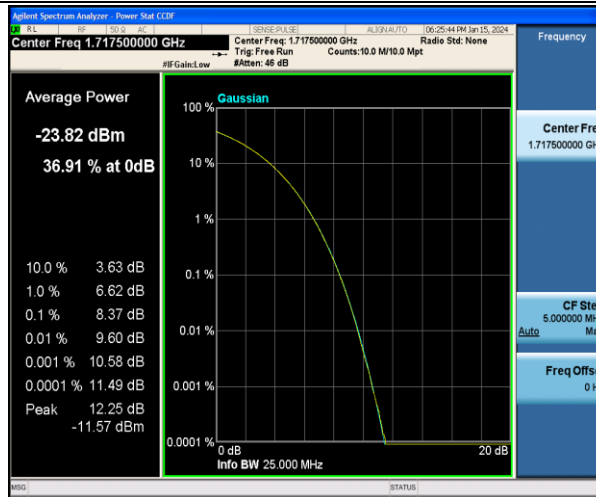

Band4-15MHz-16QAM-20175-1RB#0-PASS

Band4-15MHz-QPSK-20325-1RB#0-PASS

Band4-15MHz-16QAM-20325-1RB#0-PASS

Band4-15MHz-QPSK-20025-75RB#0-PASS

Band4-15MHz-QPSK-20175-75RB#0-PASS

Band4-15MHz-QPSK-20325-75RB#0-PASS