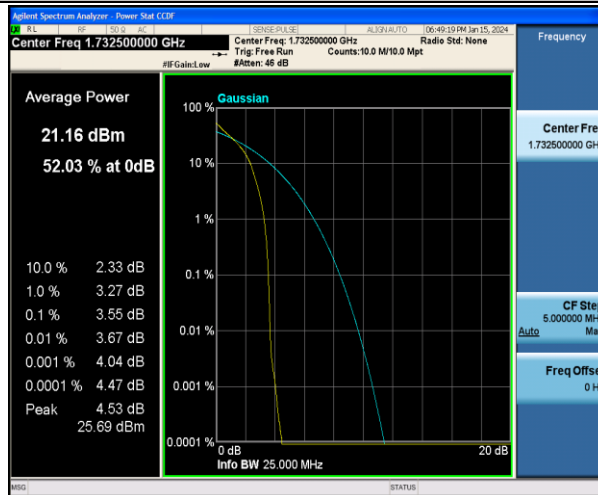

Band4-20MHz-16QAM-20050-1RB#0-PASS

Band4-20MHz-QPSK-20175-1RB#0-PASS