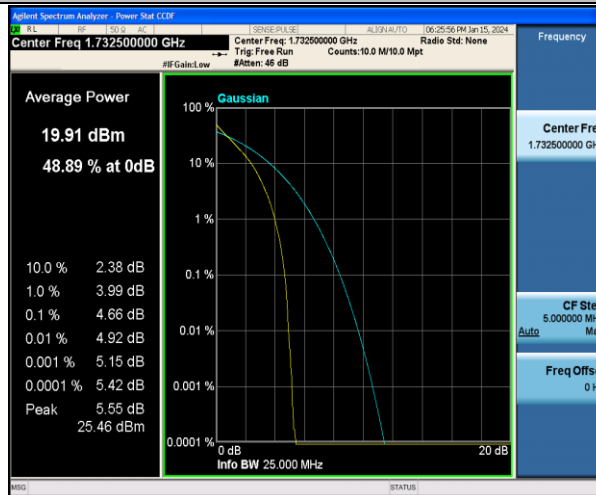

Band4-15MHz-16QAM-20175-1RB#0-PASS

Band4-15MHz-QPSK-20325-1RB#0-PASS

Band4-15MHz-16QAM-20325-1RB#0-PASS

Band4-15MHz-QPSK-20025-75RB#0-PASS

Band4-15MHz-QPSK-20175-75RB#0-PASS

Band4-15MHz-QPSK-20325-75RB#0-PASS