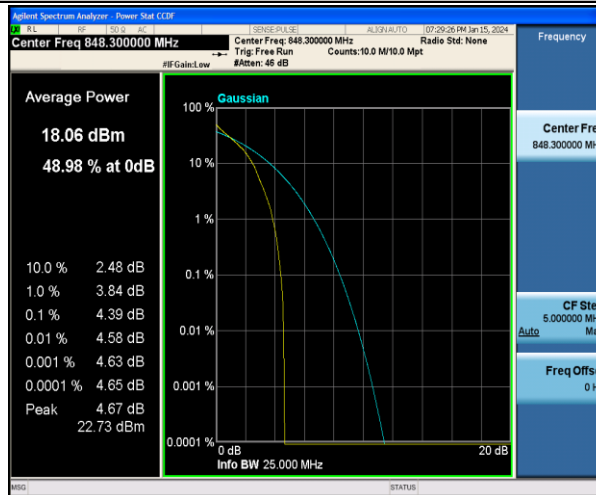

Band5-1.4MHz-16QAM-20407-6RB#0-PASS

Band5-1.4MHz-QPSK-20525-1RB#0-PASS

Band5-1.4MHz-16QAM-20525-1RB#0-PASS

Band5-1.4MHz-QPSK-20525-6RB#0-PASS

Band5-1.4MHz-16QAM-20525-6RB#0-PASS

Band5-1.4MHz-QPSK-20643-1RB#0-PASS