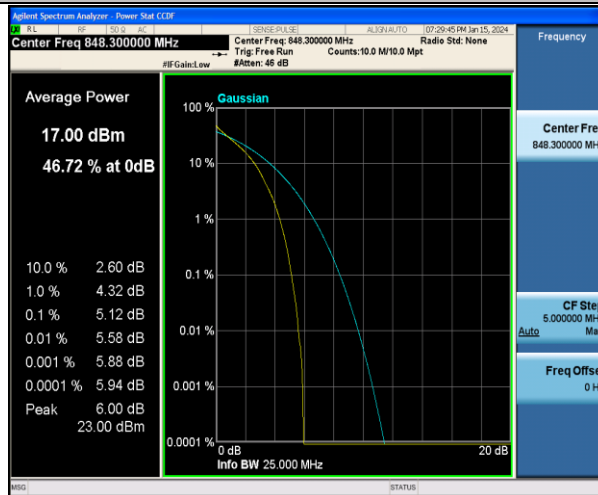

Band5-1.4MHz-16QAM-20643-1RB#0-PASS

Band5-1.4MHz-QPSK-20643-6RB#0-PASS