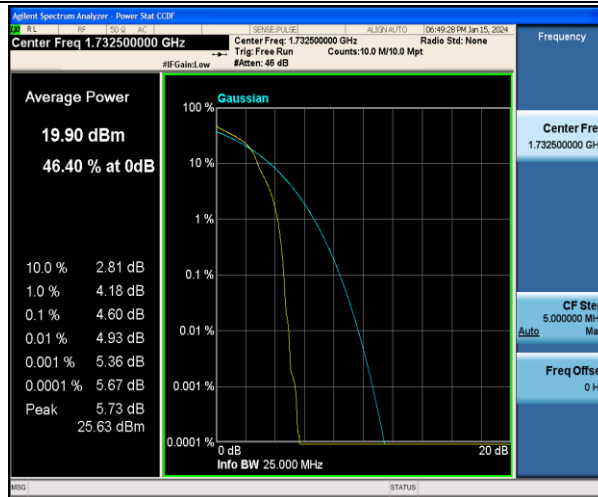

Band4-20MHz-QPSK-20175-1RB#0-PASS

Band4-20MHz-16QAM-20175-1RB#0-PASS