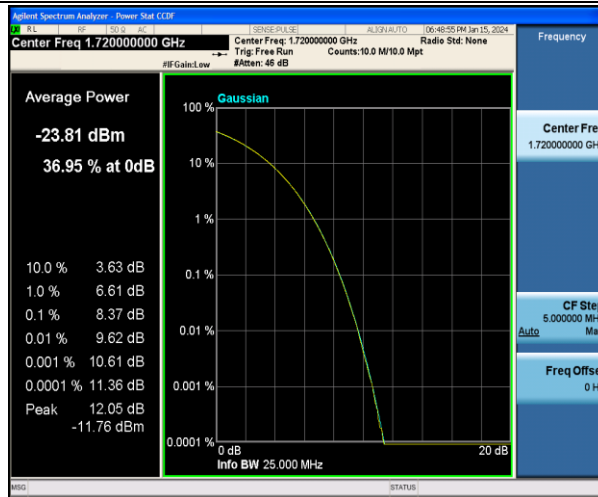

Band4-15MHz-16QAM-20175-1RB#0-PASS

Band4-15MHz-QPSK-20325-1RB#0-PASS

Band4-15MHz-16QAM-20325-1RB#0-PASS

Band4-15MHz-QPSK-20025-75RB#0-PASS

Band4-15MHz-QPSK-20175-75RB#0-PASS

Band4-15MHz-QPSK-20325-75RB#0-PASS