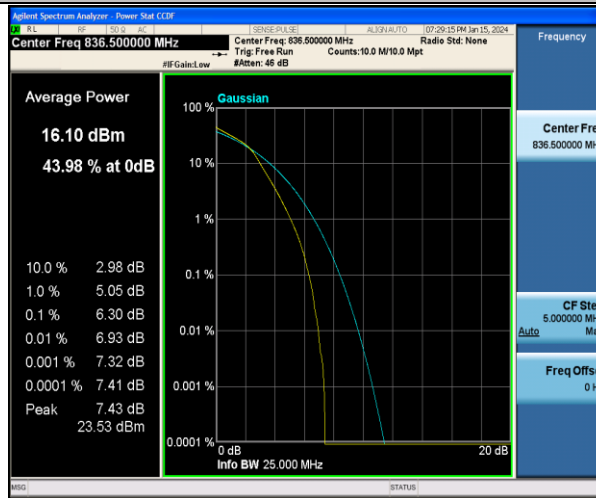

Band5-1.4MHz-16QAM-20407-6RB#0-PASS

Band5-1.4MHz-QPSK-20525-1RB#0-PASS

Band5-1.4MHz-16QAM-20525-1RB#0-PASS

Band5-1.4MHz-QPSK-20525-6RB#0-PASS

Band5-1.4MHz-16QAM-20525-6RB#0-PASS

Band5-1.4MHz-QPSK-20643-1RB#0-PASS