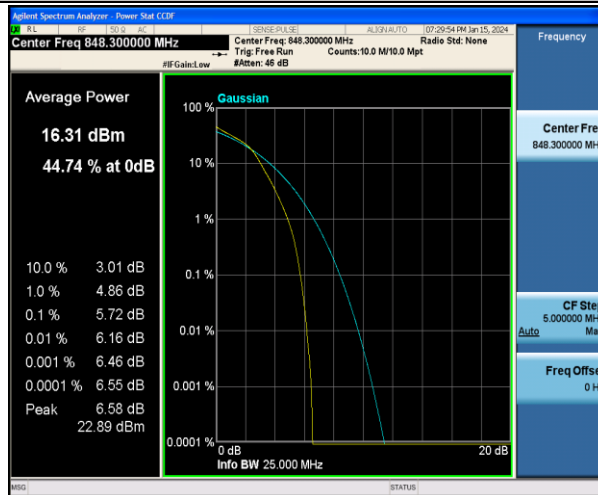

Band5-1.4MHz-QPSK-20643-6RB#0-PASS

Band5-1.4MHz-16QAM-20643-6RB#0-PASS