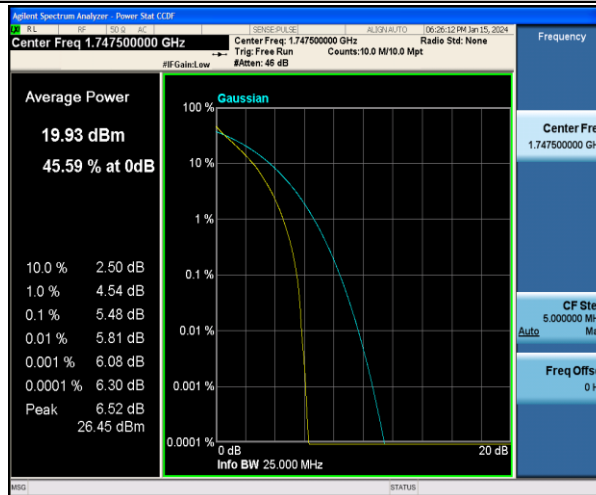

Band4-15MHz-16QAM-20175-1RB#0-PASS

Band4-15MHz-QPSK-20325-1RB#0-PASS

Band4-15MHz-16QAM-20325-1RB#0-PASS

Band4-15MHz-QPSK-20025-75RB#0-PASS

Band4-15MHz-QPSK-20175-75RB#0-PASS

Band4-15MHz-QPSK-20325-75RB#0-PASS