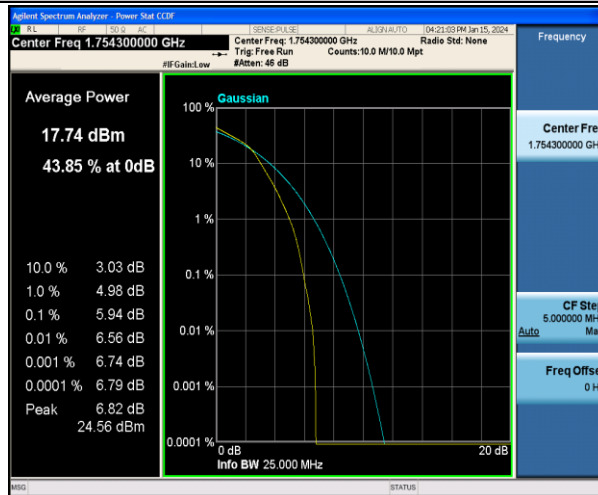

Band4-1.4MHz-QPSK-20393-6RB#0-PASS

Band4-1.4MHz-16QAM-20393-6RB#0-PASS