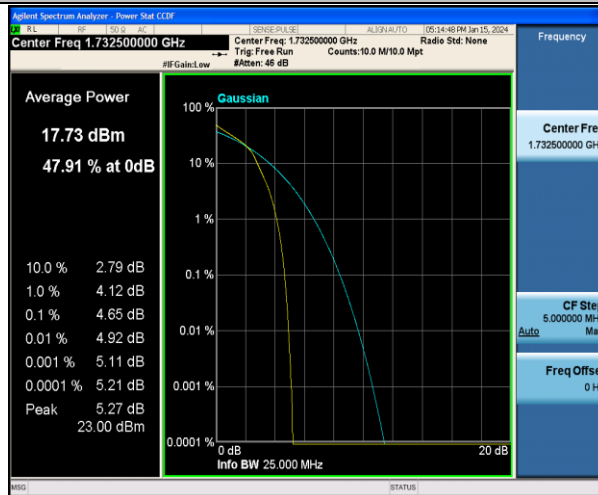

Band4-5MHz-QPSK-20175-25RB#0-PASS

Band4-5MHz-16QAM-20175-25RB#0-PASS