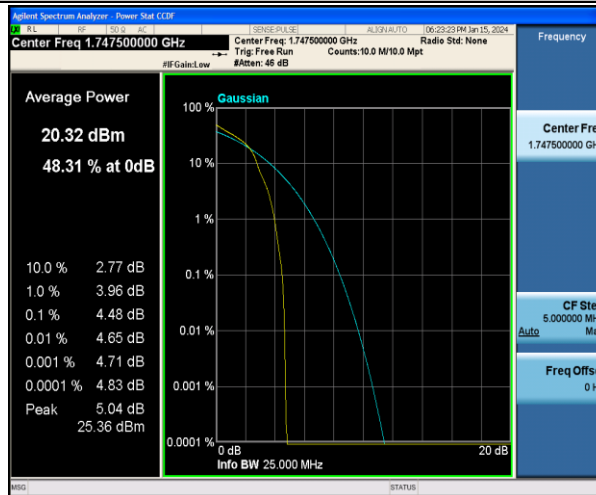

Band4-15MHz-QPSK-20325-1RB#0-PASS

Band4-15MHz-16QAM-20325-1RB#0-PASS