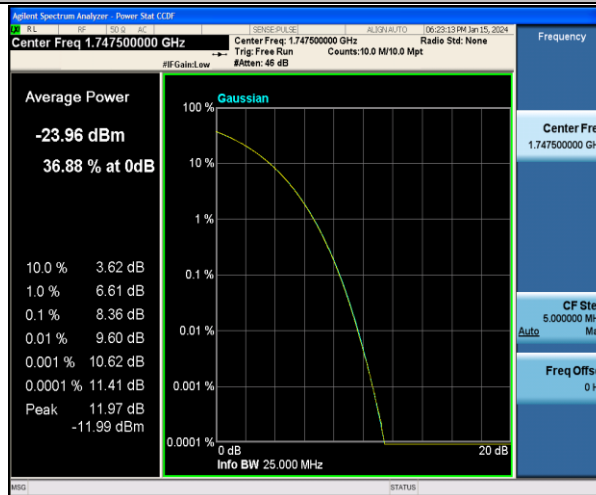

Band4-15MHz-16QAM-20175-1RB#0-PASS

Band4-15MHz-QPSK-20325-1RB#0-PASS