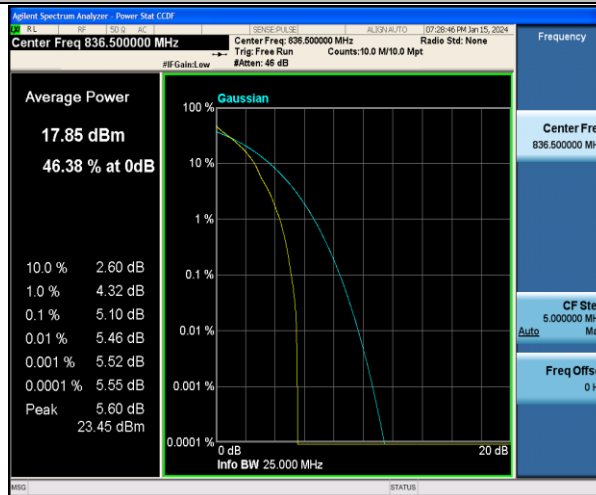

Band5-1.4MHz-16QAM-20407-6RB#0-PASS

Band5-1.4MHz-QPSK-20525-1RB#0-PASS