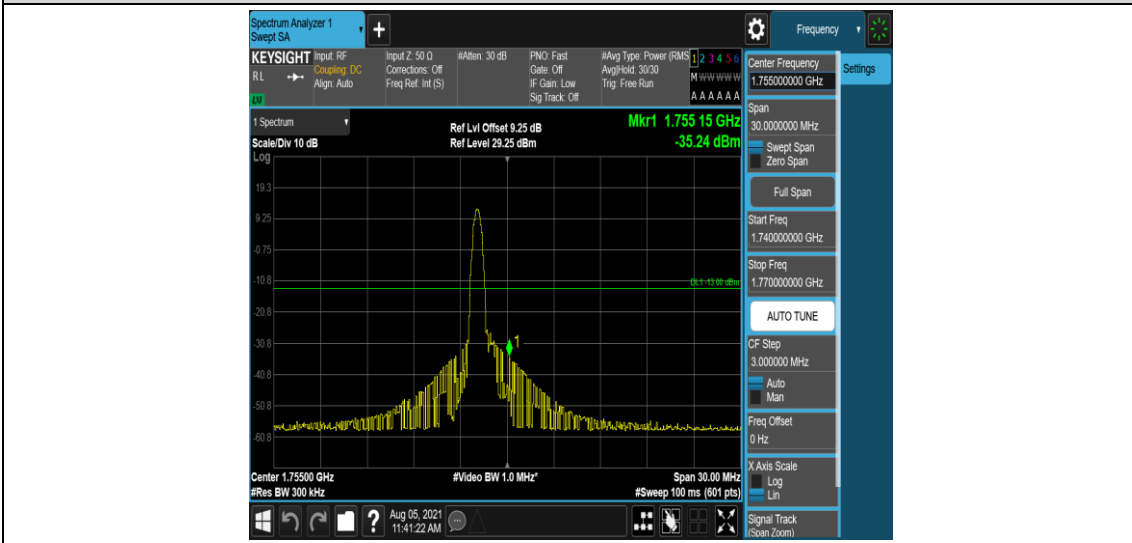

Band4-10MHz-16QAM-20000-6-0-Low--32.28-PASS

Band4-10MHz-16QAM-20350-1-0-High--32.24-PASS

Band4-10MHz-16QAM-20350-6-0-High--31.99-PASS

Band4-15MHz-QPSK-20025-1-0-Low--33.24-PASS

Band4-15MHz-QPSK-20025-6-0-Low--29.89-PASS