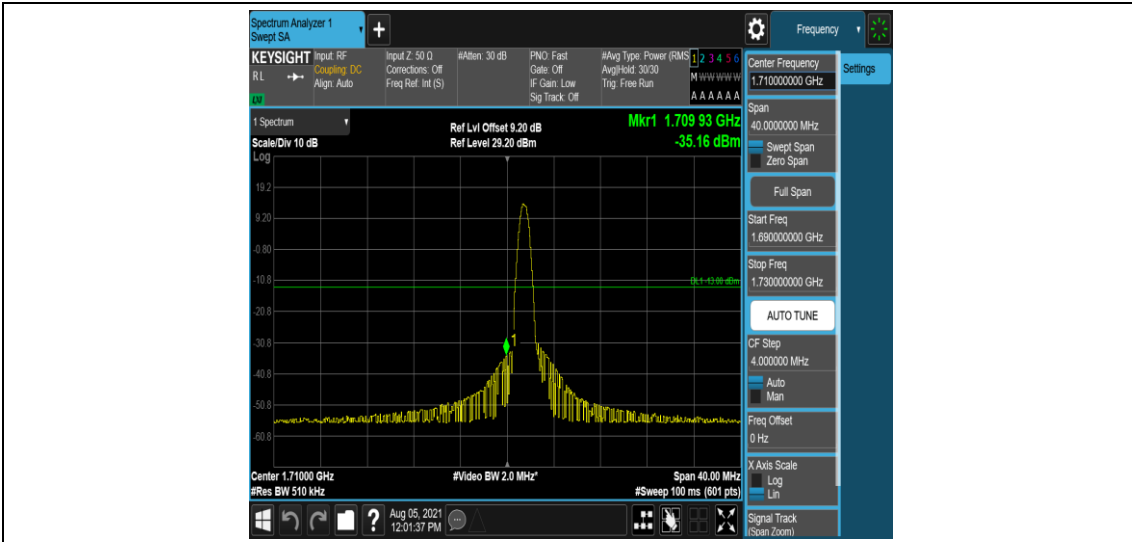

Band4-15MHz-16QAM-20325-6-0-High--29.80-PASS

Band4-20MHz-QPSK-20050-1-0-Low--31.36-PASS

Band4-20MHz-QPSK-20050-6-0-Low--29.64-PASS

Band4-20MHz-QPSK-20300-1-0-High--34.41-PASS

Band4-20MHz-QPSK-20300-6-0-High--31.40-PASS