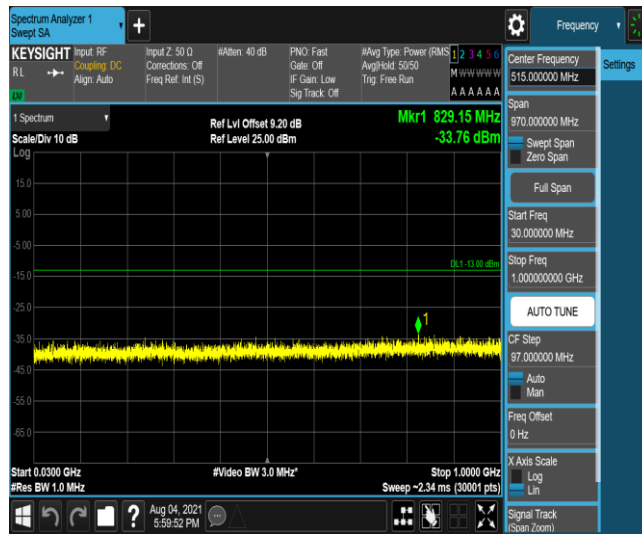

Band4-1.4MHz-QPSK-19957-1-0-Low-0.15-30--49.55-PASS