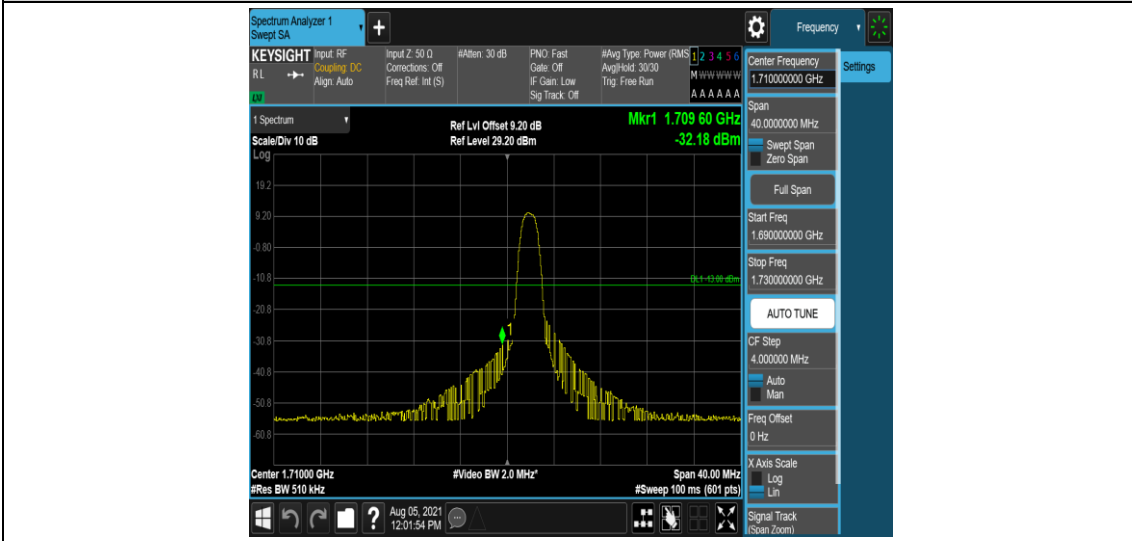

Band4-20MHz-16QAM-20050-1-0-Low--35.16-PASS