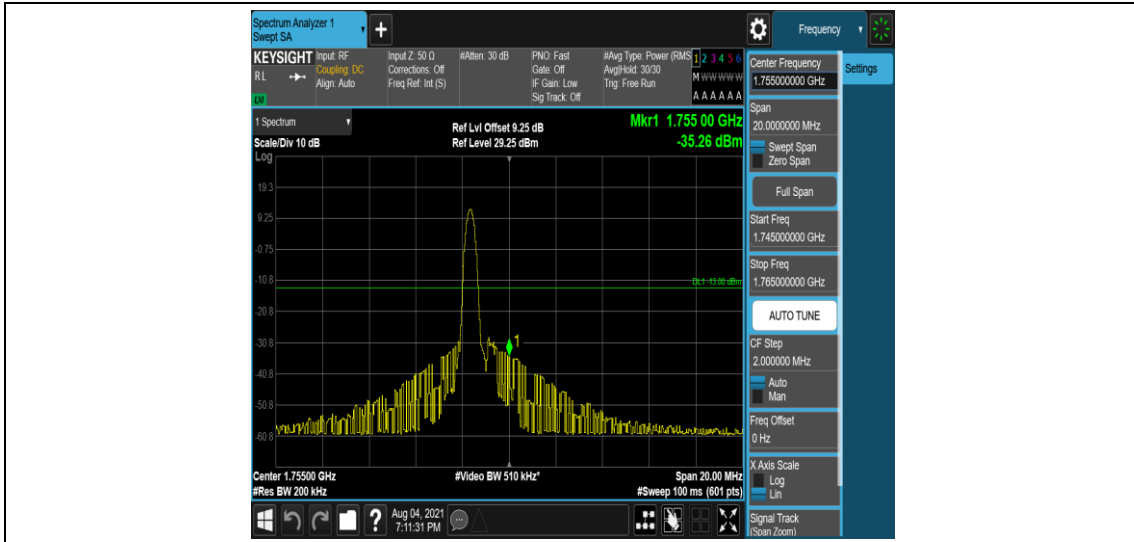

Band4-5MHz-QPSK-20375-6-0-High--31.85-PASS

Band4-5MHz-16QAM-19975-1-0-Low--29.43-PASS

Band4-5MHz-16QAM-19975-6-0-Low--32.28-PASS

Band4-5MHz-16QAM-20375-1-0-High--33.46-PASS

Band4-5MHz-16QAM-20375-6-0-High--29.74-PASS

Band4-10MHz-QPSK-20000-1-0-Low--31.87-PASS

Band4-10MHz-QPSK-20000-6-0-Low--31.94-PASS

Band4-10MHz-QPSK-20350-1-0-High--35.26-PASS

Band4-10MHz-QPSK-20350-6-0-High--32.84-PASS

Band4-10MHz-16QAM-20000-1-0-Low--35.89-PASS