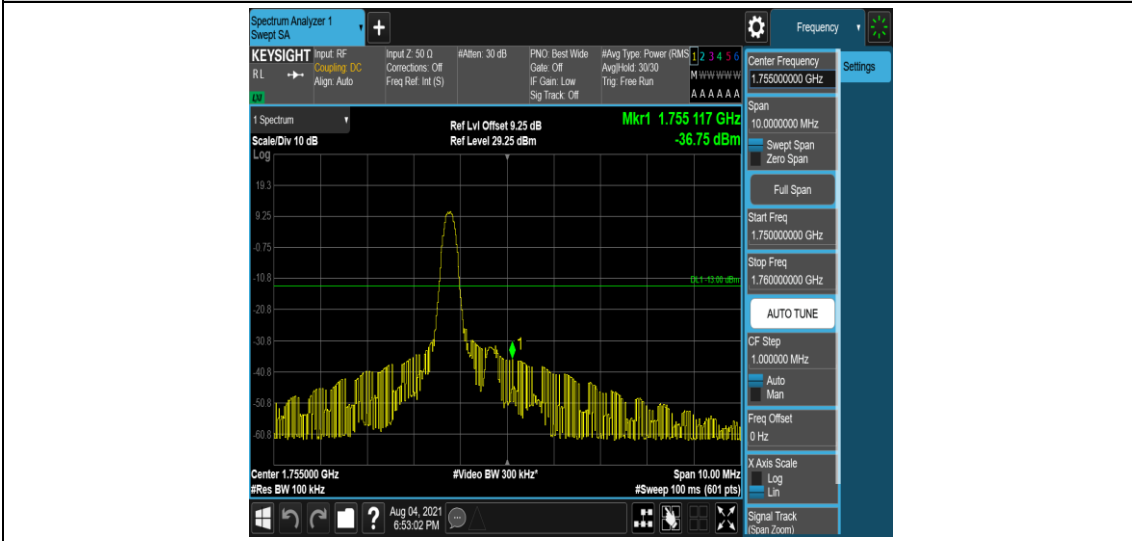

Band4-3MHz-16QAM-20385-1-0-High--34.76-PASS

Band4-3MHz-16QAM-20385-6-0-High--34.25-PASS

Band4-5MHz-QPSK-19975-1-0-Low--27.06-PASS

Band4-5MHz-QPSK-19975-6-0-Low--31.63-PASS

Band4-5MHz-QPSK-20375-1-0-High--36.75-PASS

Band4-5MHz-QPSK-20375-6-0-High--31.85-PASS

Band4-5MHz-16QAM-19975-1-0-Low--29.43-PASS

Band4-5MHz-16QAM-19975-6-0-Low--32.28-PASS

Band4-5MHz-16QAM-20375-1-0-High--33.46-PASS

Band4-5MHz-16QAM-20375-6-0-High--29.74-PASS