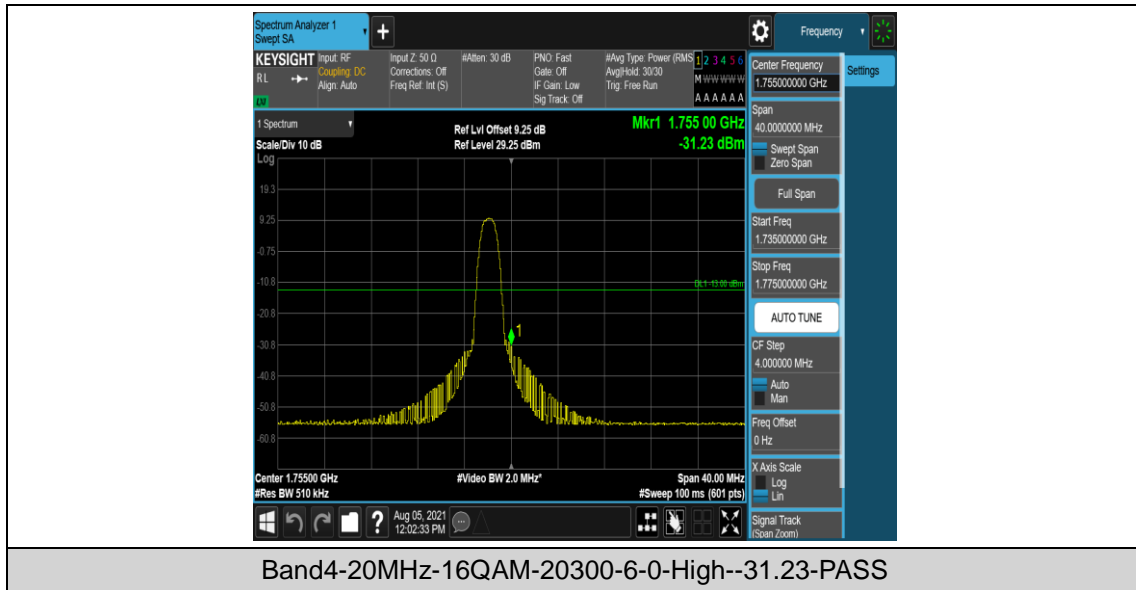

Band4-20MHz-16QAM-20300-1-0-High--32.21-PASS