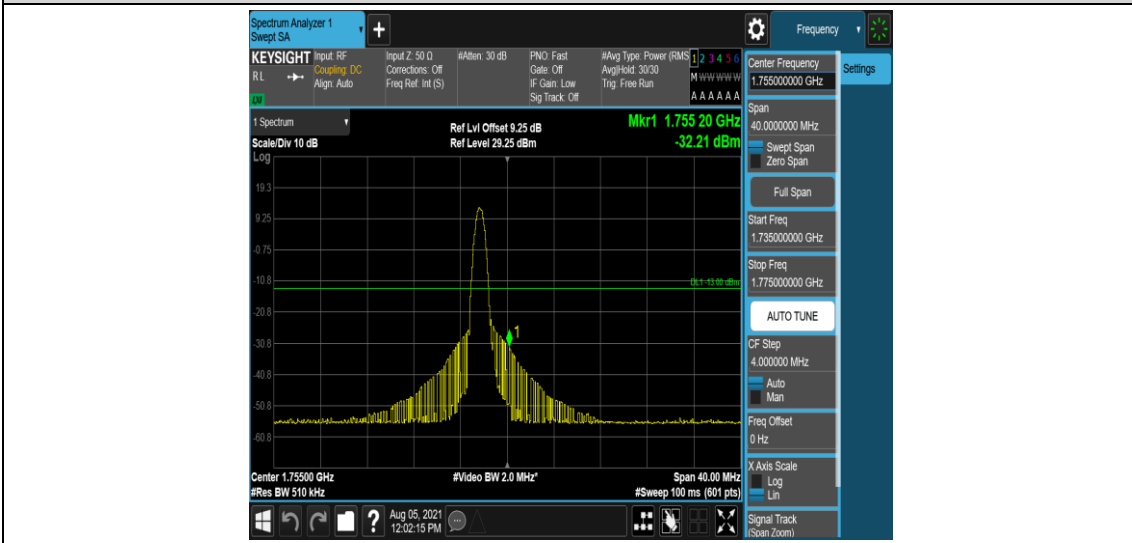

Band4-20MHz-16QAM-20050-6-0-Low--32.18-PASS