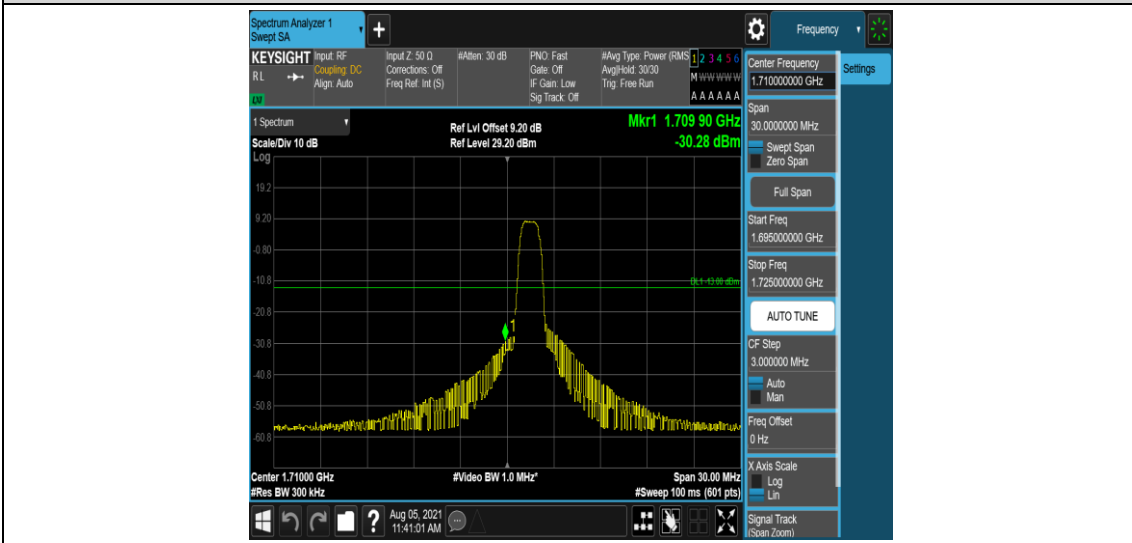

Band4-15MHz-16QAM-20025-1-0-Low--36.25-PASS