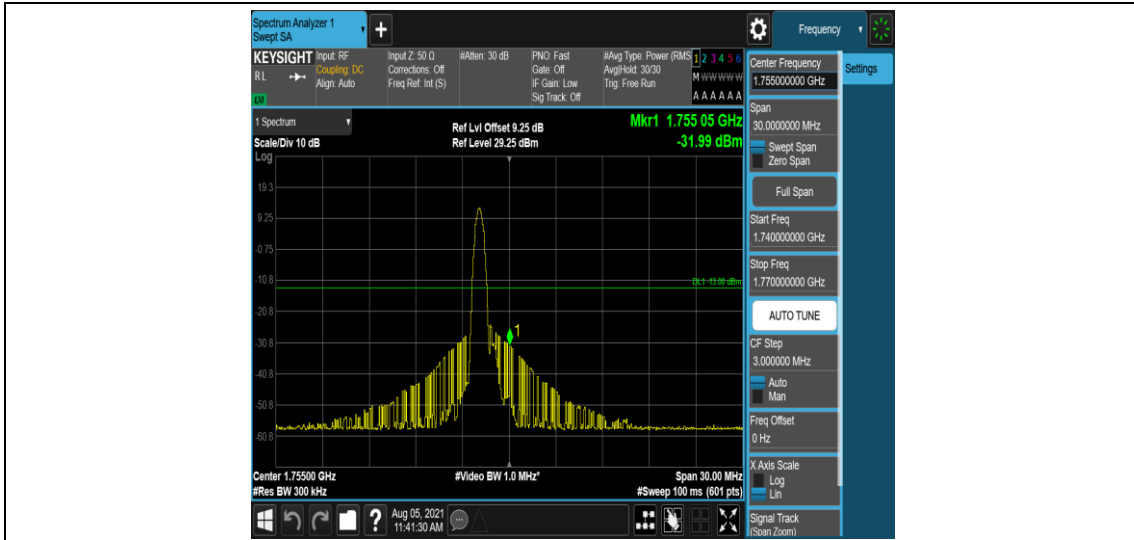

Band4-15MHz-QPSK-20325-1-0-High--35.24-PASS

Band4-15MHz-QPSK-20325-6-0-High--30.33-PASS

Band4-15MHz-16QAM-20025-1-0-Low--36.25-PASS

Band4-15MHz-16QAM-20025-6-0-Low--30.28-PASS

Band4-15MHz-16QAM-20325-1-0-High--31.99-PASS