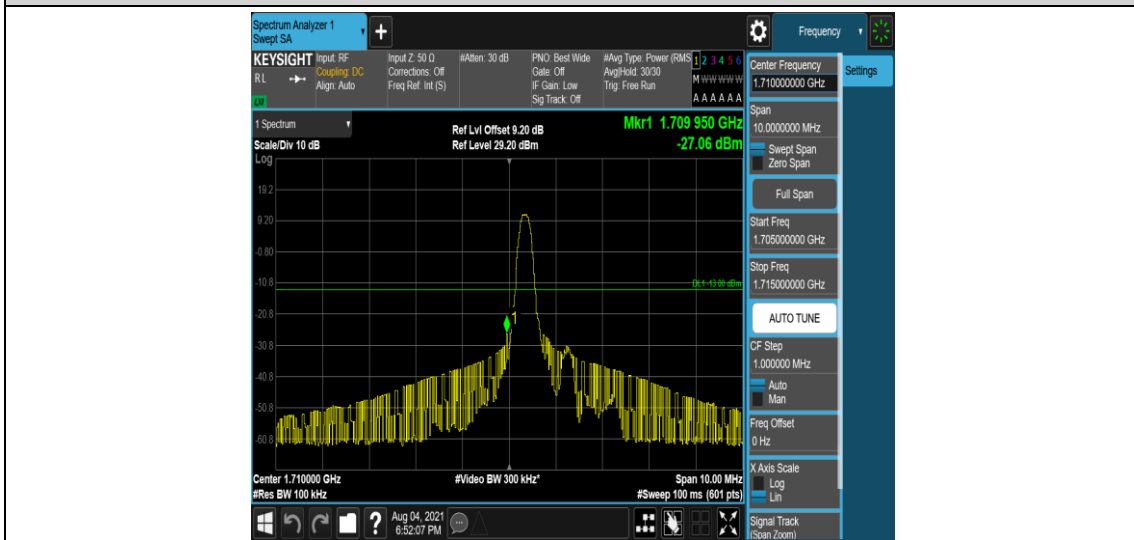

Band4-3MHz-16QAM-20385-1-0-High--34.76-PASS

Band4-3MHz-16QAM-20385-6-0-High--34.25-PASS

Band4-5MHz-QPSK-19975-1-0-Low--27.06-PASS

Band4-5MHz-QPSK-19975-6-0-Low--31.63-PASS

Band4-5MHz-QPSK-20375-1-0-High--36.75-PASS