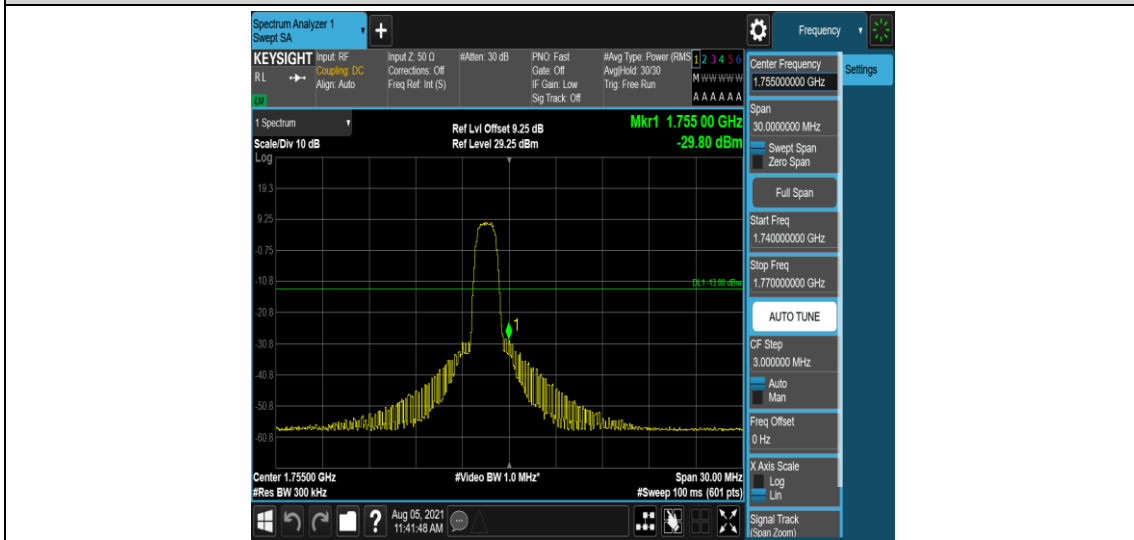

Band4-15MHz-QPSK-20325-1-0-High--35.24-PASS

Band4-15MHz-QPSK-20325-6-0-High--30.33-PASS

Band4-15MHz-16QAM-20025-1-0-Low--36.25-PASS

Band4-15MHz-16QAM-20025-6-0-Low--30.28-PASS

Band4-15MHz-16QAM-20325-1-0-High--31.99-PASS