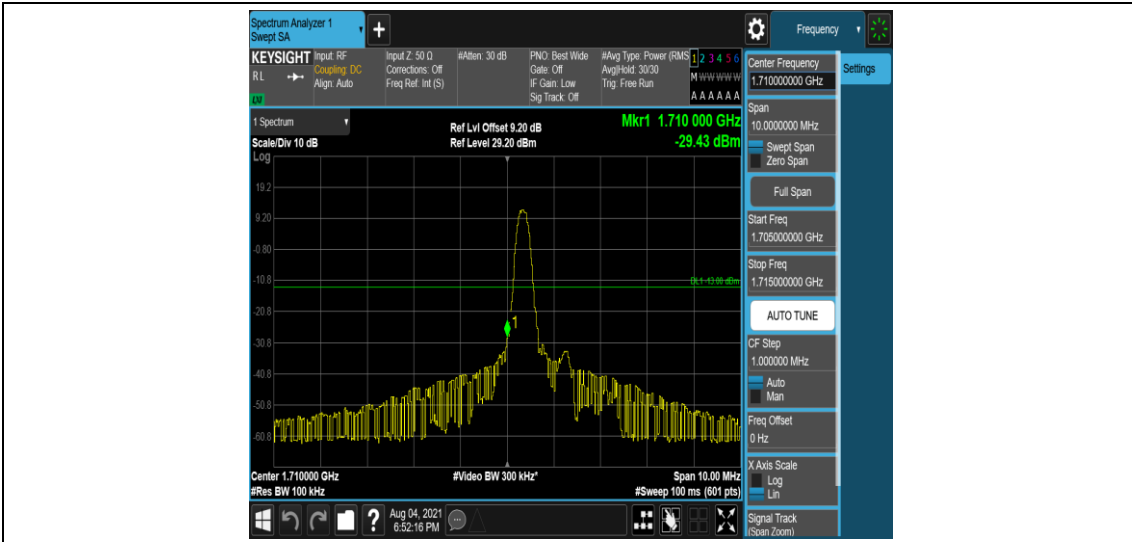

Band4-5MHz-QPSK-20375-6-0-High--31.85-PASS