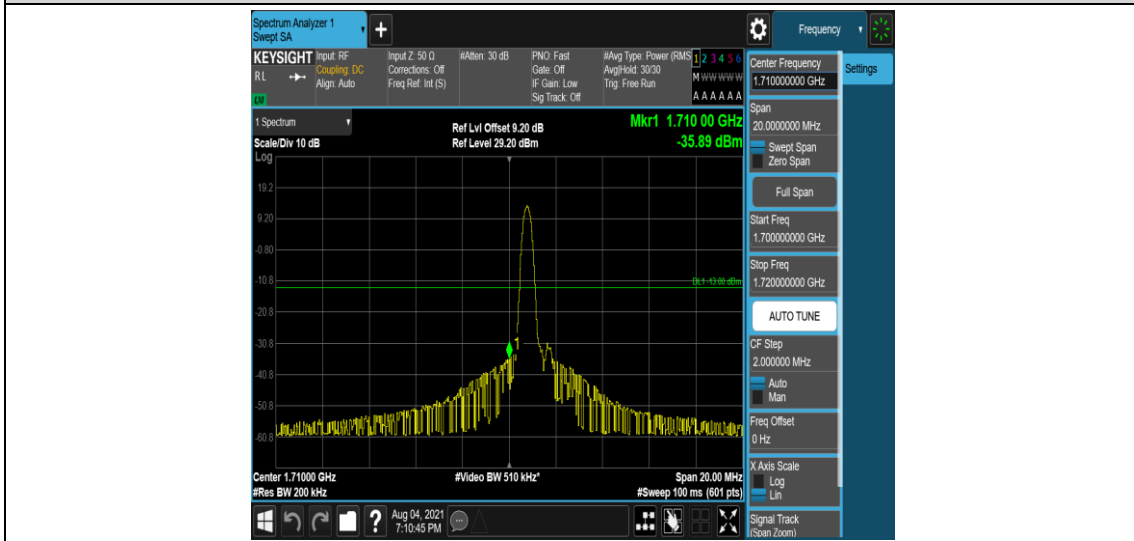

Band4-10MHz-QPSK-20000-1-0-Low--31.87-PASS

Band4-10MHz-QPSK-20000-6-0-Low--31.94-PASS

Band4-10MHz-QPSK-20350-1-0-High--35.26-PASS

Band4-10MHz-QPSK-20350-6-0-High--32.84-PASS

Band4-10MHz-16QAM-20000-1-0-Low--35.89-PASS

Band4-10MHz-16QAM-20000-6-0-Low--32.28-PASS

Band4-10MHz-16QAM-20350-1-0-High--32.24-PASS

Band4-10MHz-16QAM-20350-6-0-High--31.99-PASS

Band4-15MHz-QPSK-20025-1-0-Low--33.24-PASS

Band4-15MHz-QPSK-20025-6-0-Low--29.89-PASS