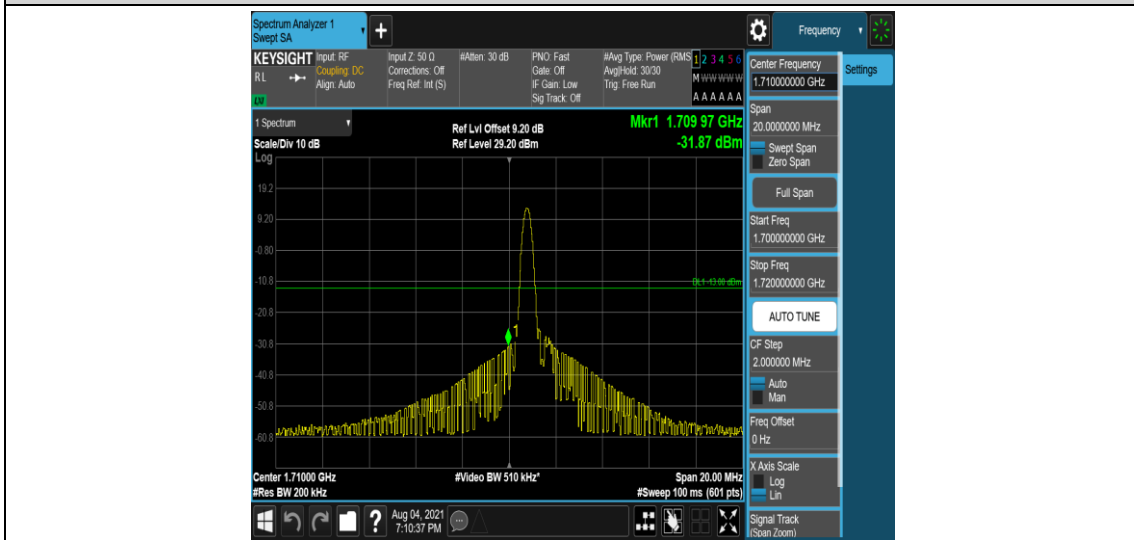

Band4-5MHz-QPSK-20375-6-0-High--31.85-PASS

Band4-5MHz-16QAM-19975-1-0-Low--29.43-PASS

Band4-5MHz-16QAM-19975-6-0-Low--32.28-PASS

Band4-5MHz-16QAM-20375-1-0-High--33.46-PASS

Band4-5MHz-16QAM-20375-6-0-High--29.74-PASS

Band4-10MHz-QPSK-20000-1-0-Low--31.87-PASS

Band4-10MHz-QPSK-20000-6-0-Low--31.94-PASS

Band4-10MHz-QPSK-20350-1-0-High--35.26-PASS

Band4-10MHz-QPSK-20350-6-0-High--32.84-PASS

Band4-10MHz-16QAM-20000-1-0-Low--35.89-PASS