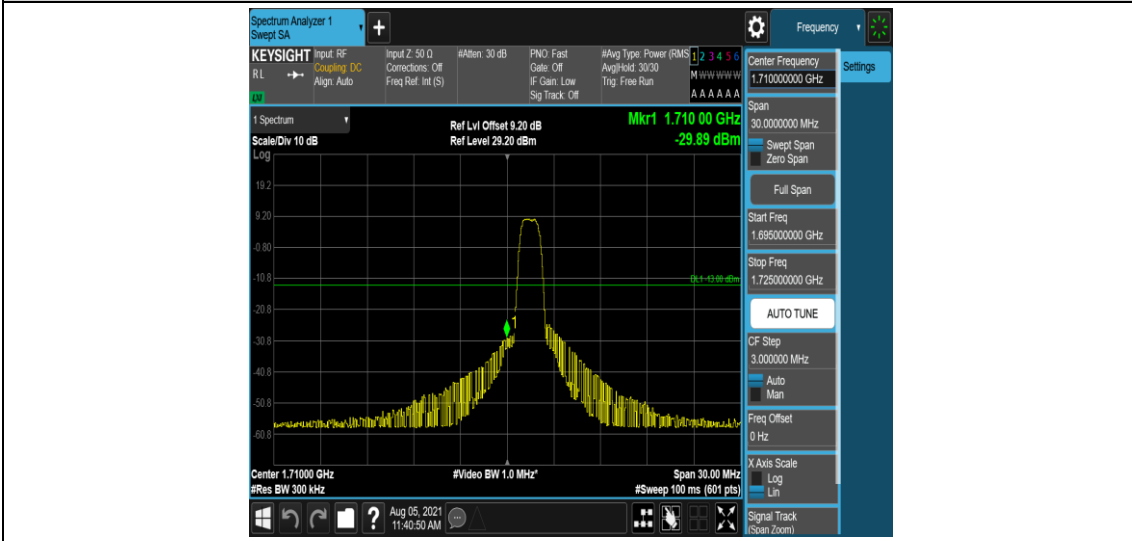

Band4-10MHz-16QAM-20000-6-0-Low--32.28-PASS

Band4-10MHz-16QAM-20350-1-0-High--32.24-PASS

Band4-10MHz-16QAM-20350-6-0-High--31.99-PASS

Band4-15MHz-QPSK-20025-1-0-Low--33.24-PASS

Band4-15MHz-QPSK-20025-6-0-Low--29.89-PASS