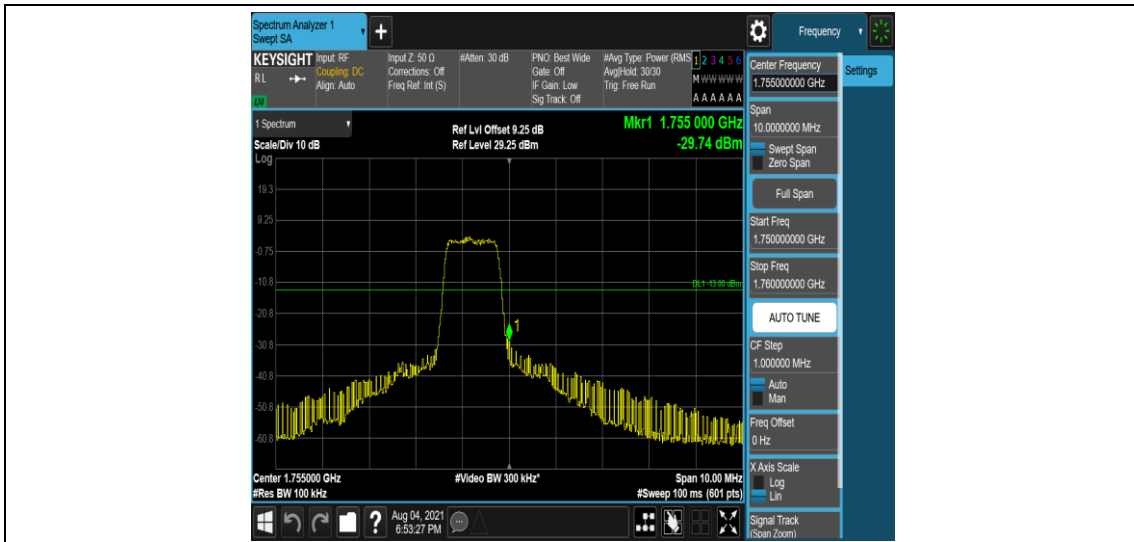

Band4-5MHz-QPSK-20375-6-0-High--31.85-PASS

Band4-5MHz-16QAM-19975-1-0-Low--29.43-PASS

Band4-5MHz-16QAM-19975-6-0-Low--32.28-PASS

Band4-5MHz-16QAM-20375-1-0-High--33.46-PASS

Band4-5MHz-16QAM-20375-6-0-High--29.74-PASS