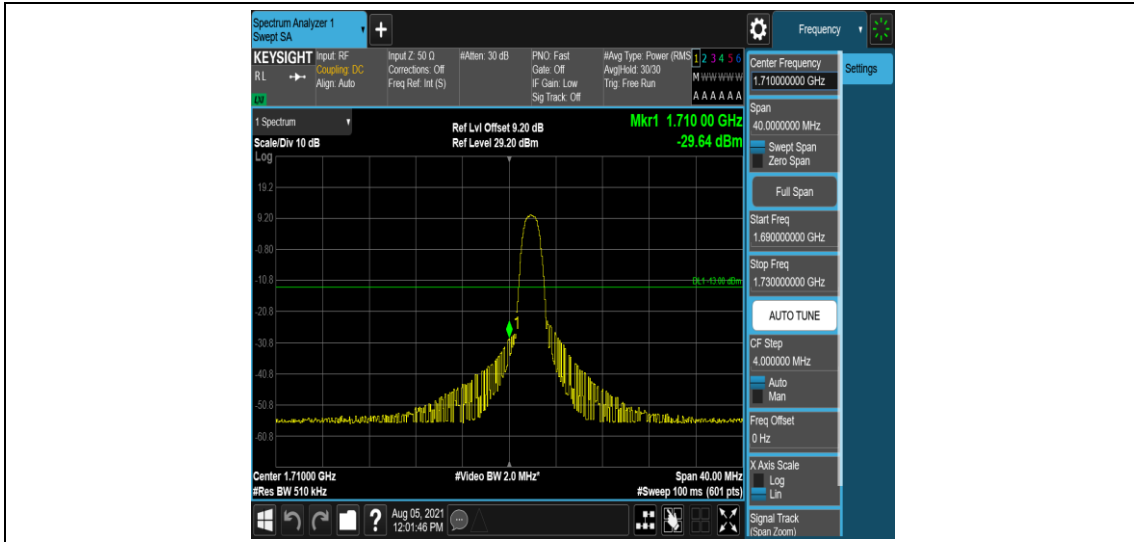

Band4-20MHz-QPSK-20050-1-0-Low--31.36-PASS