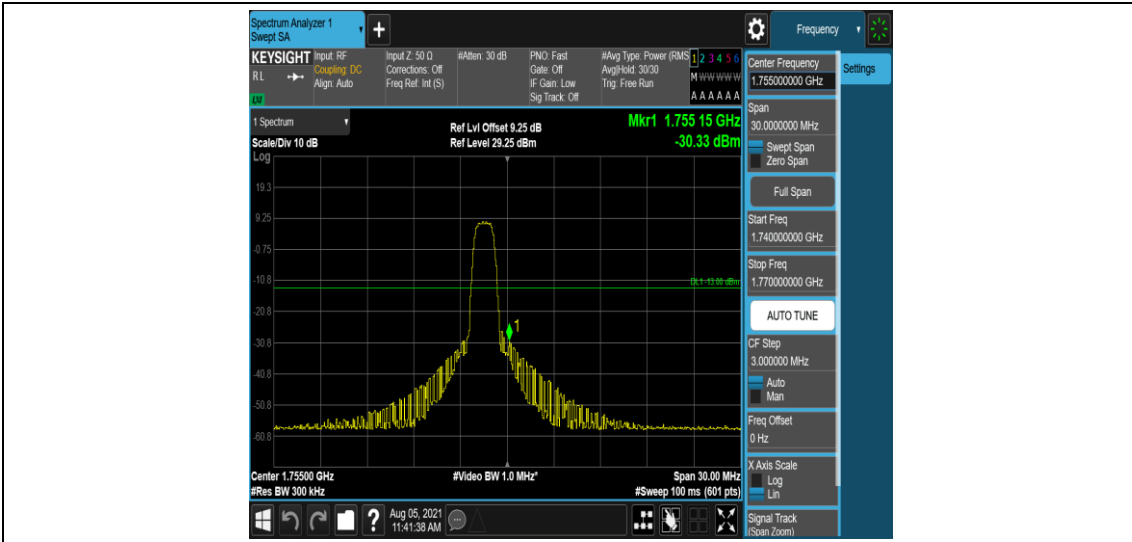

Band4-15MHz-QPSK-20325-1-0-High--35.24-PASS