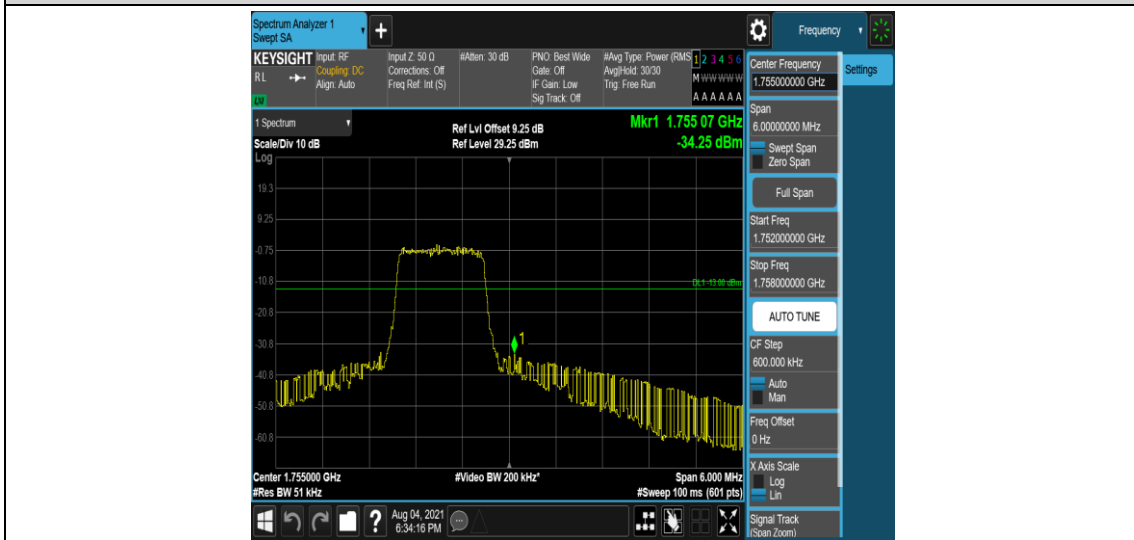

Band4-3MHz-16QAM-20385-1-0-High--34.76-PASS

Band4-3MHz-16QAM-20385-6-0-High--34.25-PASS

Band4-5MHz-QPSK-19975-1-0-Low--27.06-PASS

Band4-5MHz-QPSK-19975-6-0-Low--31.63-PASS

Band4-5MHz-QPSK-20375-1-0-High--36.75-PASS