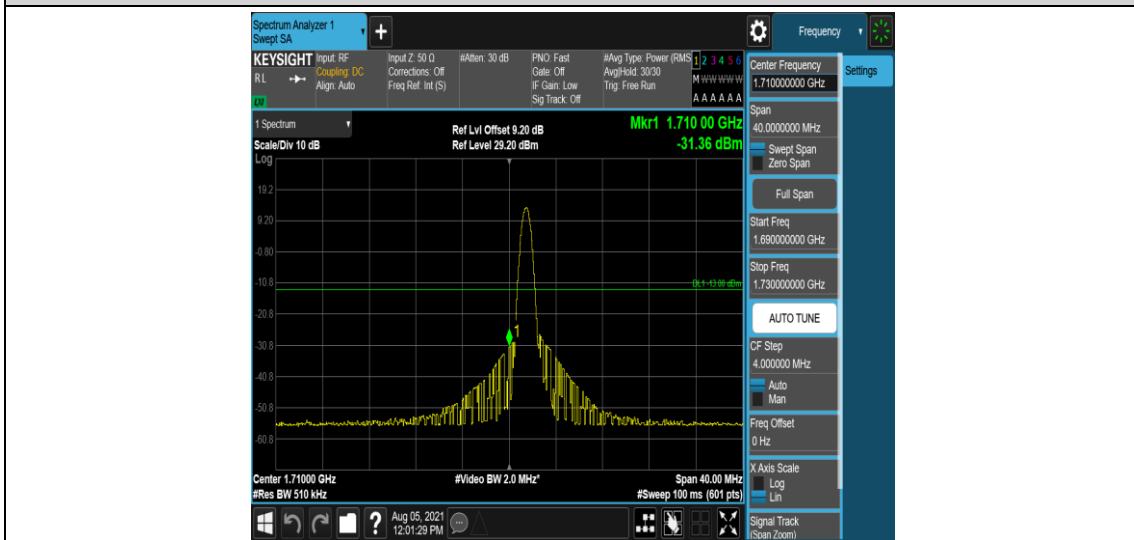

Band4-15MHz-QPSK-20325-1-0-High--35.24-PASS

Band4-15MHz-QPSK-20325-6-0-High--30.33-PASS

Band4-15MHz-16QAM-20025-1-0-Low--36.25-PASS

Band4-15MHz-16QAM-20025-6-0-Low--30.28-PASS

Band4-15MHz-16QAM-20325-1-0-High--31.99-PASS

Band4-15MHz-16QAM-20325-6-0-High--29.80-PASS

Band4-20MHz-QPSK-20050-1-0-Low--31.36-PASS

Band4-20MHz-QPSK-20050-6-0-Low--29.64-PASS

Band4-20MHz-QPSK-20300-1-0-High--34.41-PASS

Band4-20MHz-QPSK-20300-6-0-High--31.40-PASS