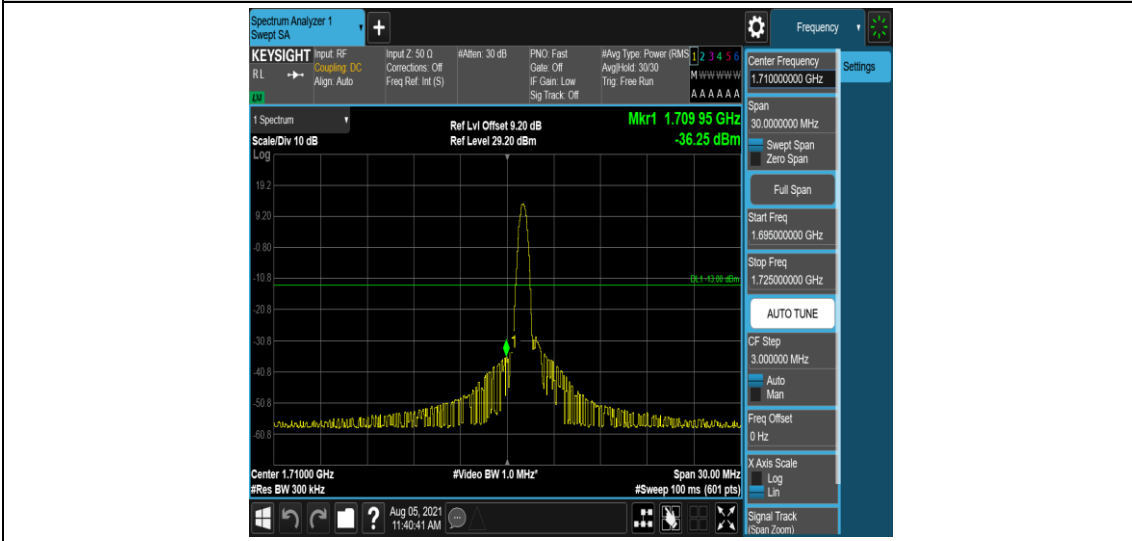

Band4-15MHz-QPSK-20325-6-0-High--30.33-PASS