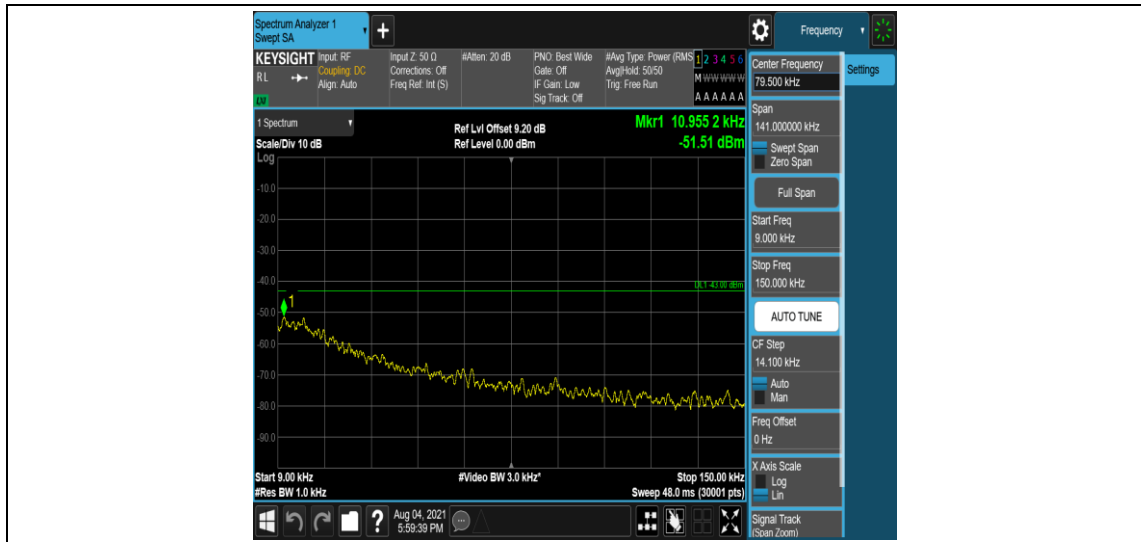

Band4	20MHz	20050	16QAM	1	0	12000	26500	-51.55	PASS
Band4	20MHz	20175	16QAM	1	0	0.009	0.15	-51.29	PASS
Band4	20MHz	20175	16QAM	1	0	0.15	30	-50.58	PASS
Band4	20MHz	20175	16QAM	1	0	30	1000	-33.63	PASS
Band4	20MHz	20175	16QAM	1	0	1000	5000	-35.8	PASS
Band4	20MHz	20175	16QAM	1	0	5000	12000	-57.13	PASS
Band4	20MHz	20175	16QAM	1	0	12000	26500	-51.71	PASS
Band4	20MHz	20300	16QAM	1	0	0.009	0.15	-51.2	PASS
Band4	20MHz	20300	16QAM	1	0	0.15	30	-51.52	PASS
Band4	20MHz	20300	16QAM	1	0	30	1000	-33.92	PASS
Band4	20MHz	20300	16QAM	1	0	1000	5000	-35.67	PASS
Band4	20MHz	20300	16QAM	1	0	5000	12000	-57.04	PASS
Band4	20MHz	20300	16QAM	1	0	12000	26500	-51.37	PASS

Test Graphs