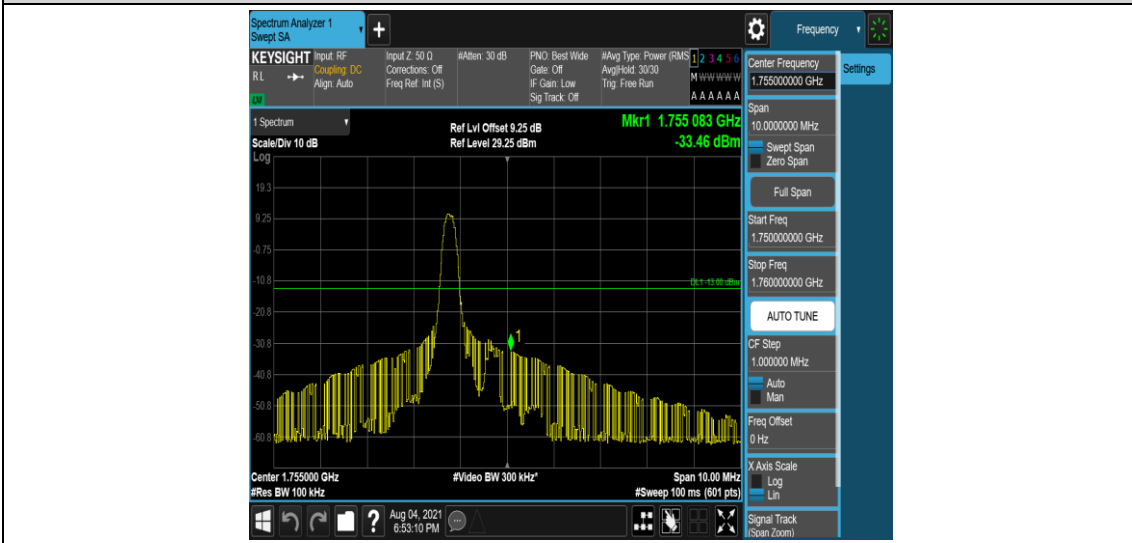

Band4-3MHz-16QAM-20385-1-0-High--34.76-PASS

Band4-3MHz-16QAM-20385-6-0-High--34.25-PASS

Band4-5MHz-QPSK-19975-1-0-Low--27.06-PASS

Band4-5MHz-QPSK-19975-6-0-Low--31.63-PASS

Band4-5MHz-QPSK-20375-1-0-High--36.75-PASS

Band4-5MHz-QPSK-20375-6-0-High--31.85-PASS

Band4-5MHz-16QAM-19975-1-0-Low--29.43-PASS

Band4-5MHz-16QAM-19975-6-0-Low--32.28-PASS

Band4-5MHz-16QAM-20375-1-0-High--33.46-PASS

Band4-5MHz-16QAM-20375-6-0-High--29.74-PASS