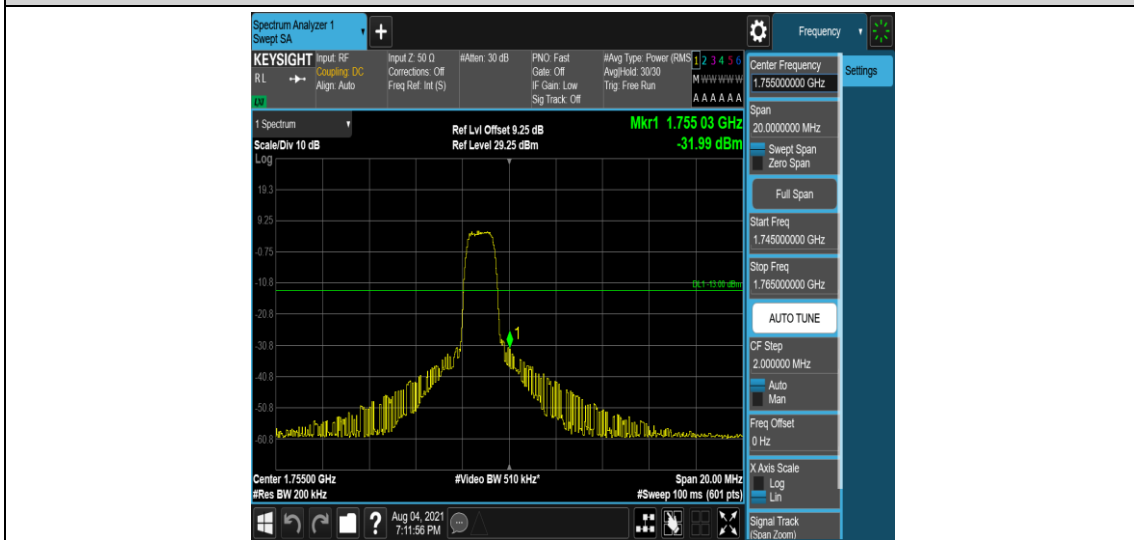

Band4-10MHz-QPSK-20000-1-0-Low--31.87-PASS

Band4-10MHz-QPSK-20000-6-0-Low--31.94-PASS

Band4-10MHz-QPSK-20350-1-0-High--35.26-PASS

Band4-10MHz-QPSK-20350-6-0-High--32.84-PASS

Band4-10MHz-16QAM-20000-1-0-Low--35.89-PASS

Band4-10MHz-16QAM-20000-6-0-Low--32.28-PASS

Band4-10MHz-16QAM-20350-1-0-High--32.24-PASS

Band4-10MHz-16QAM-20350-6-0-High--31.99-PASS

Band4-15MHz-QPSK-20025-1-0-Low--33.24-PASS

Band4-15MHz-QPSK-20025-6-0-Low--29.89-PASS