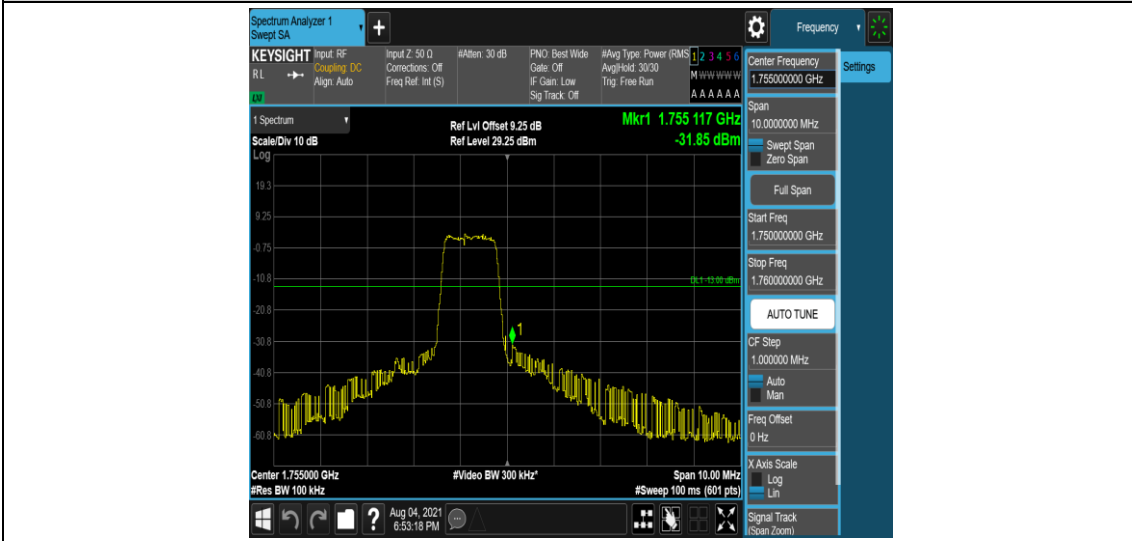

Band4-3MHz-16QAM-20385-1-0-High--34.76-PASS

Band4-3MHz-16QAM-20385-6-0-High--34.25-PASS

Band4-5MHz-QPSK-19975-1-0-Low--27.06-PASS

Band4-5MHz-QPSK-19975-6-0-Low--31.63-PASS

Band4-5MHz-QPSK-20375-1-0-High--36.75-PASS