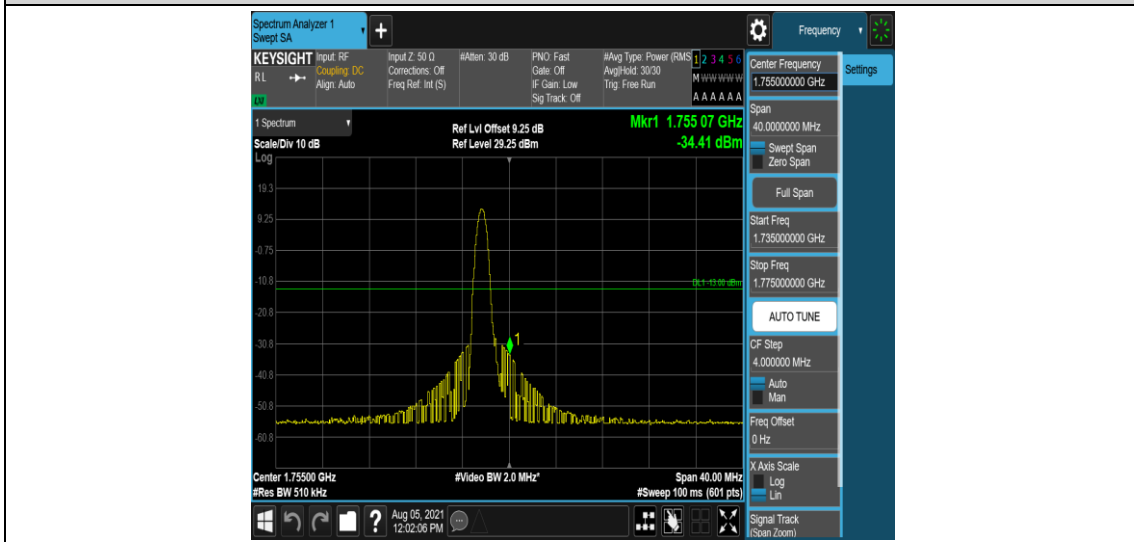

Band4-20MHz-QPSK-20050-6-0-Low--29.64-PASS