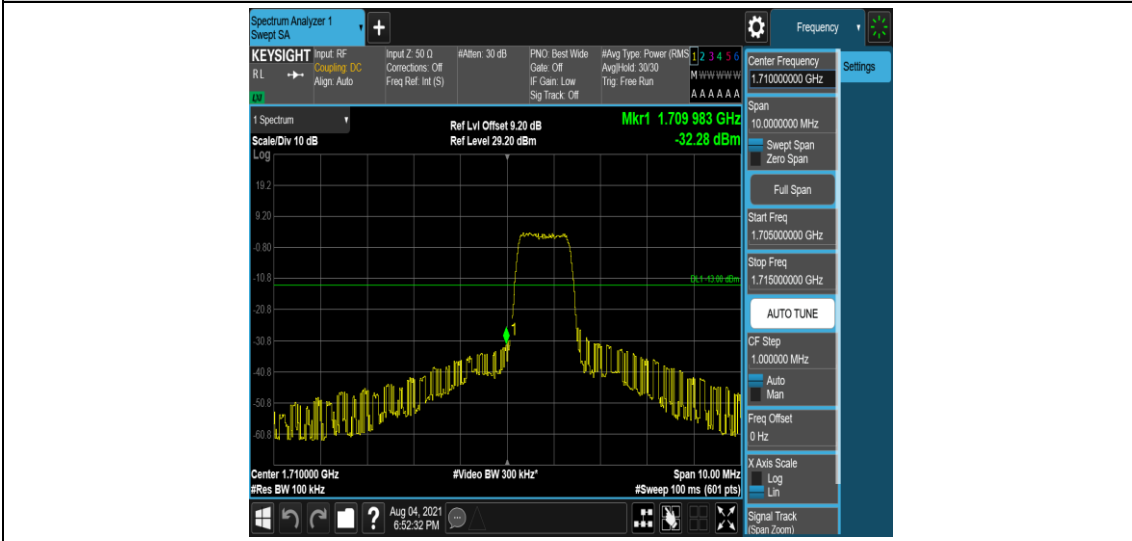

Band4-5MHz-16QAM-19975-1-0-Low--29.43-PASS