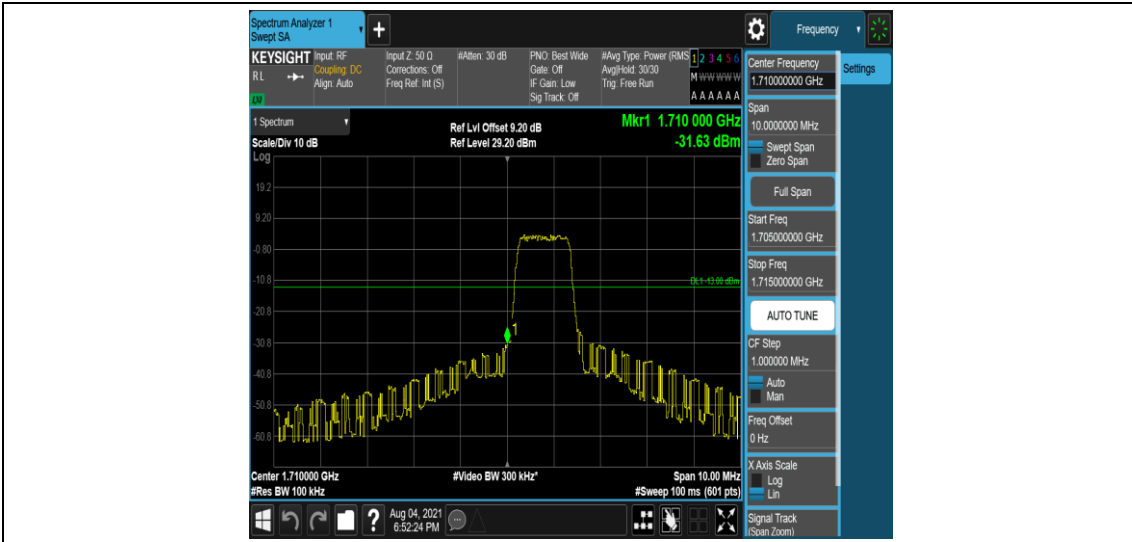

Band4-3MHz-16QAM-20385-1-0-High--34.76-PASS

Band4-3MHz-16QAM-20385-6-0-High--34.25-PASS

Band4-5MHz-QPSK-19975-1-0-Low--27.06-PASS

Band4-5MHz-QPSK-19975-6-0-Low--31.63-PASS

Band4-5MHz-QPSK-20375-1-0-High--36.75-PASS