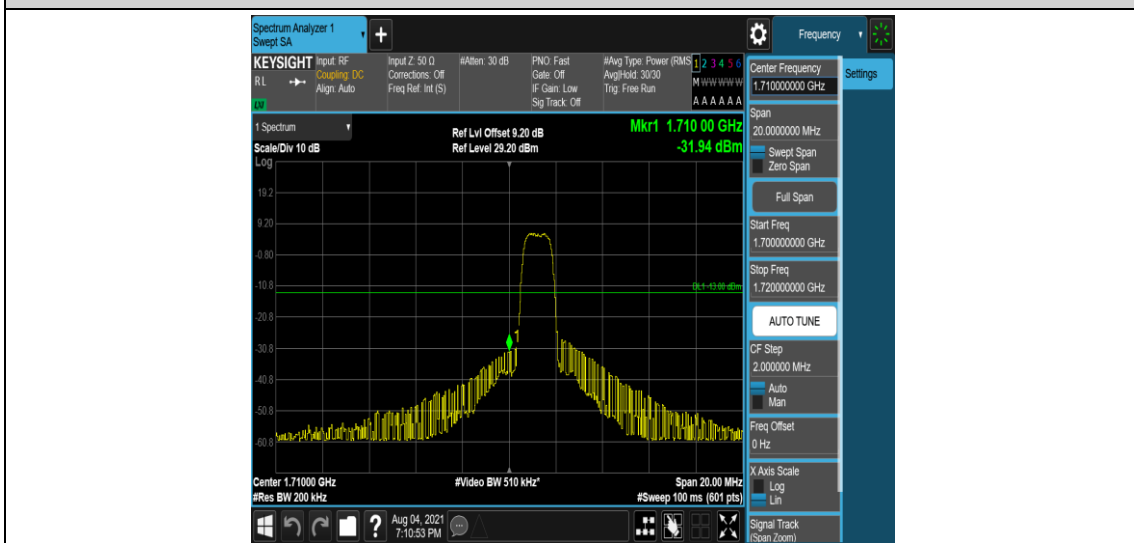

Band4-5MHz-QPSK-20375-6-0-High--31.85-PASS

Band4-5MHz-16QAM-19975-1-0-Low--29.43-PASS

Band4-5MHz-16QAM-19975-6-0-Low--32.28-PASS

Band4-5MHz-16QAM-20375-1-0-High--33.46-PASS

Band4-5MHz-16QAM-20375-6-0-High--29.74-PASS

Band4-10MHz-QPSK-20000-1-0-Low--31.87-PASS

Band4-10MHz-QPSK-20000-6-0-Low--31.94-PASS

Band4-10MHz-QPSK-20350-1-0-High--35.26-PASS

Band4-10MHz-QPSK-20350-6-0-High--32.84-PASS

Band4-10MHz-16QAM-20000-1-0-Low--35.89-PASS