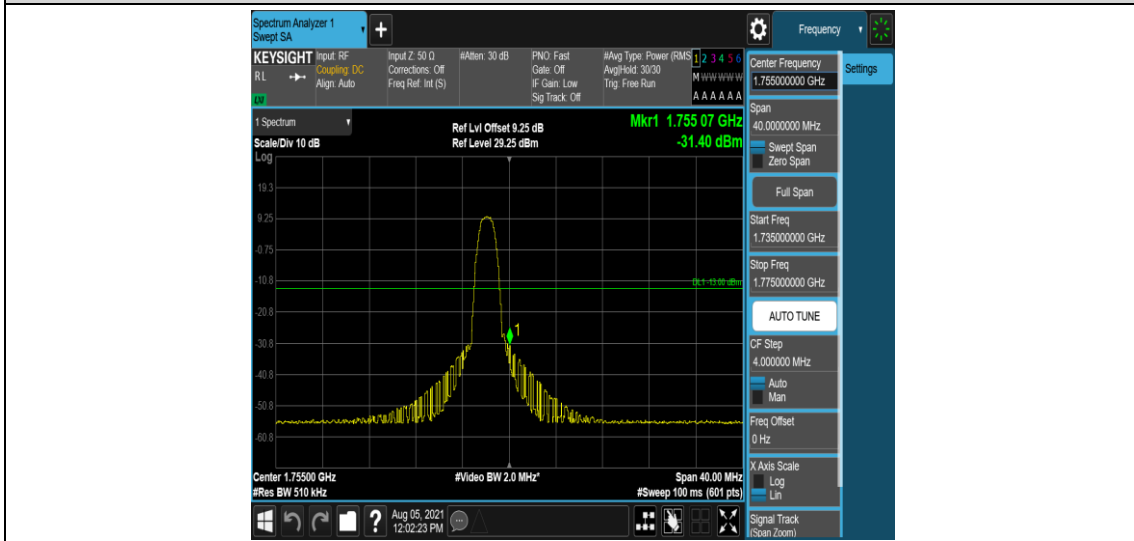

Band4-15MHz-16QAM-20325-6-0-High--29.80-PASS

Band4-20MHz-QPSK-20050-1-0-Low--31.36-PASS

Band4-20MHz-QPSK-20050-6-0-Low--29.64-PASS

Band4-20MHz-QPSK-20300-1-0-High--34.41-PASS

Band4-20MHz-QPSK-20300-6-0-High--31.40-PASS