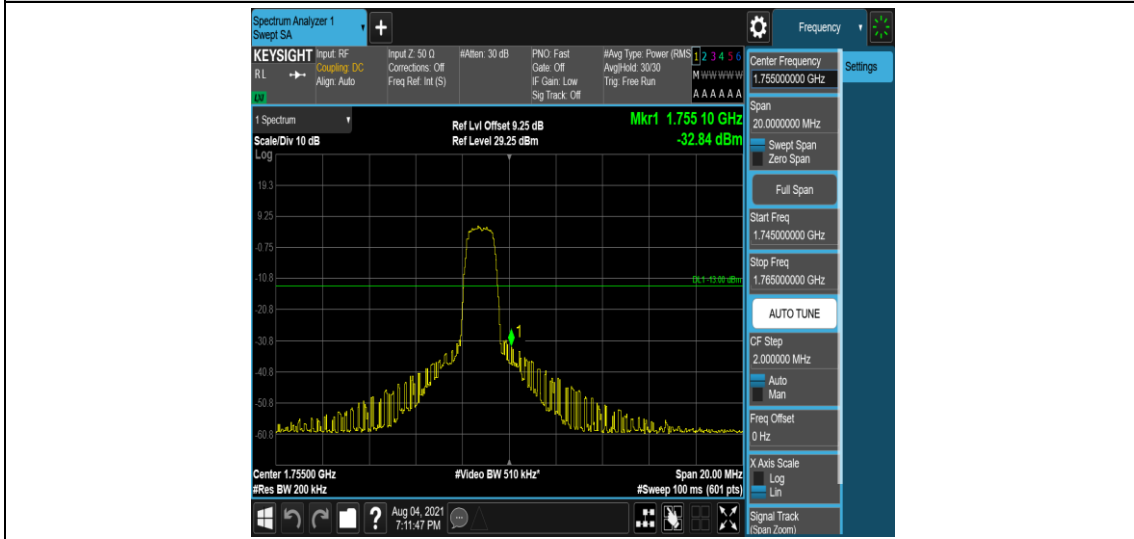

Band4-10MHz-QPSK-20350-1-0-High--35.26-PASS