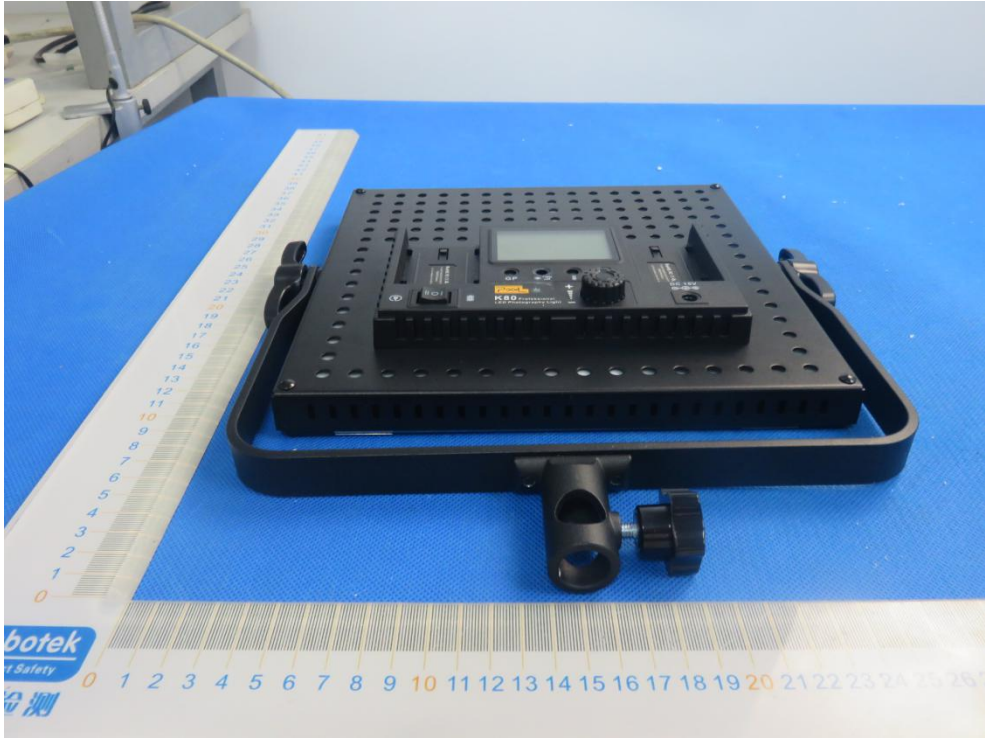

Model No.: K80

Model No.: D80

Model No.: S80

Model No.: I80

AC/DC Adapter

Model : BX-1504000

Input : 100-240V ~ 1.5A

50~60Hz

Output : 15V --- 4.0A

⊖ — ⊕ Made In China

CAUTION: FOR INDOOR USE ONLY.
RISK OF ELECTRIC SHOCK. DO NOT
EXPOSE TO LIQUID, VAPOR OR RAIN

ATTENTION!

Ne pas ouvrir aucun
Aucun élément réparable