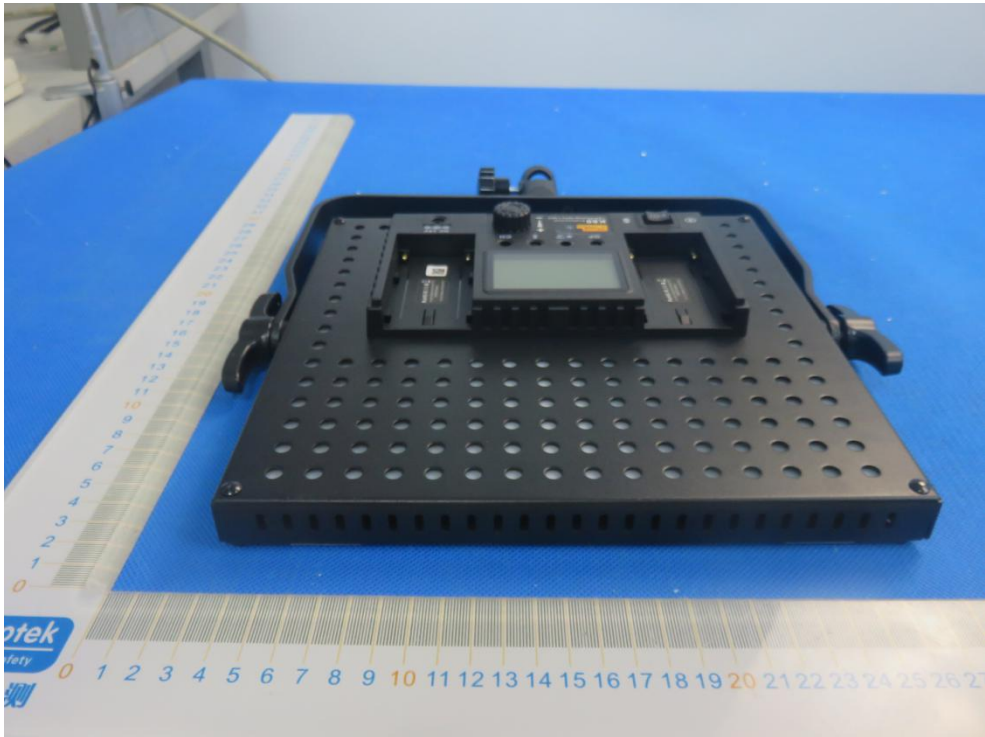

Model No.: K80

Model No.: D80

Model No.: S80

Model No.: I80

AC/DC Adapter

Model : BX-1504000

Input : 100-240V ~ 1.5A

50~60Hz

Output : 15V --- 4.0A

⊖ — ⊕ Made In China

CAUTION: FOR INDOOR USE ONLY.
RISK OF ELECTRIC SHOCK. DO NOT
EXPOSE TO LIQUID, VAPOR OR RAIN

ATTENTION!

Ne pas ouvrir aucun
Aucun élément réparable