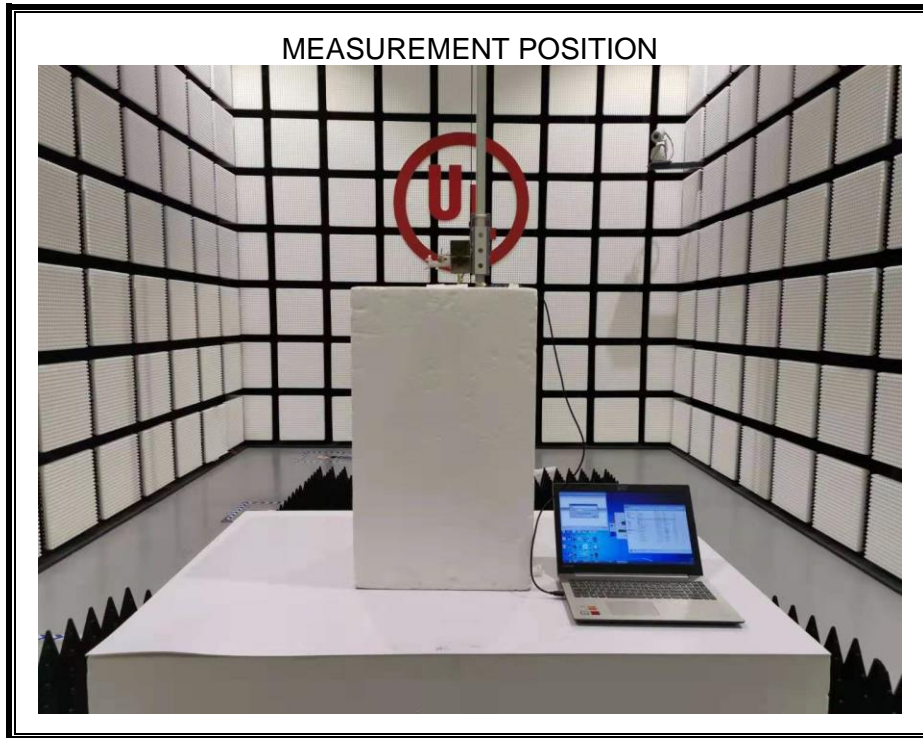

Appendix II

Setup Photographs

RADIATED RF MEASUREMENT SETUP (ABOVE 1 GHz)

MEASUREMENT POSITION (Y axis)

MEASUREMENT POSITION (Z axis)

RADIATED RF MEASUREMENT SETUP (30MHz~1GHz)

RADIATED RF MEASUREMENT SETUP (Below 30MHz)