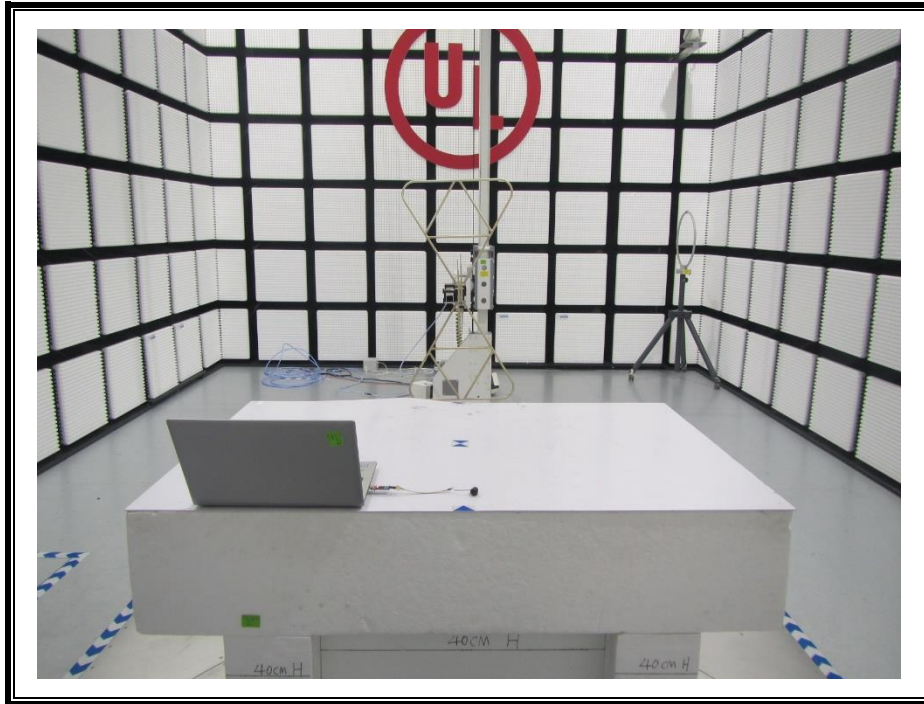

Appendix II

Setup Photographs

RADIATED RF MEASUREMENT SETUP (ABOVE 1 GHz)

MEASUREMENT POSITION (Y axis)

MEASUREMENT POSITION (Z axis)

RADIATED RF MEASUREMENT SETUP (30MHz~1GHz)

RADIATED RF MEASUREMENT SETUP (Below 30MHz)

AC POWER LINE CONDUCTED EMISSIONS