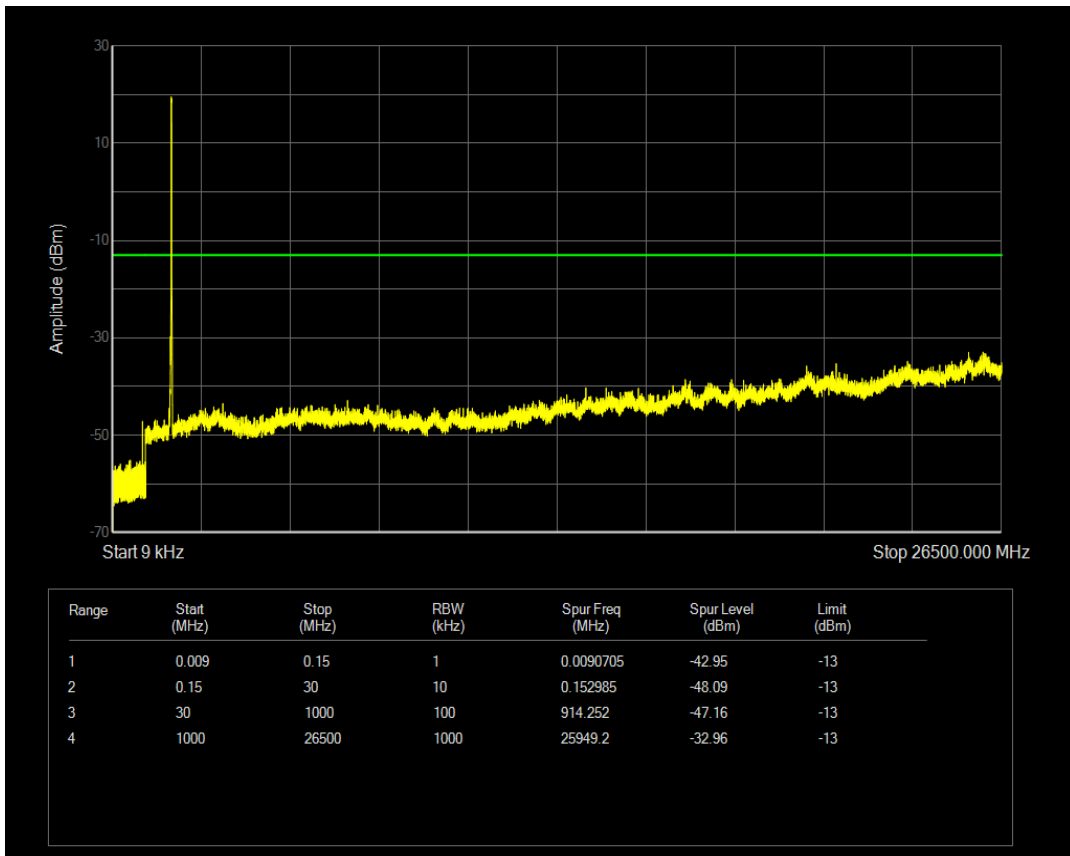

Band66 QPSK BW=15MHz Channel=132597 RB Size=75 Position=#0

Band66 16QAM BW=15MHz Channel=132597 RB Size=1 Position=#0