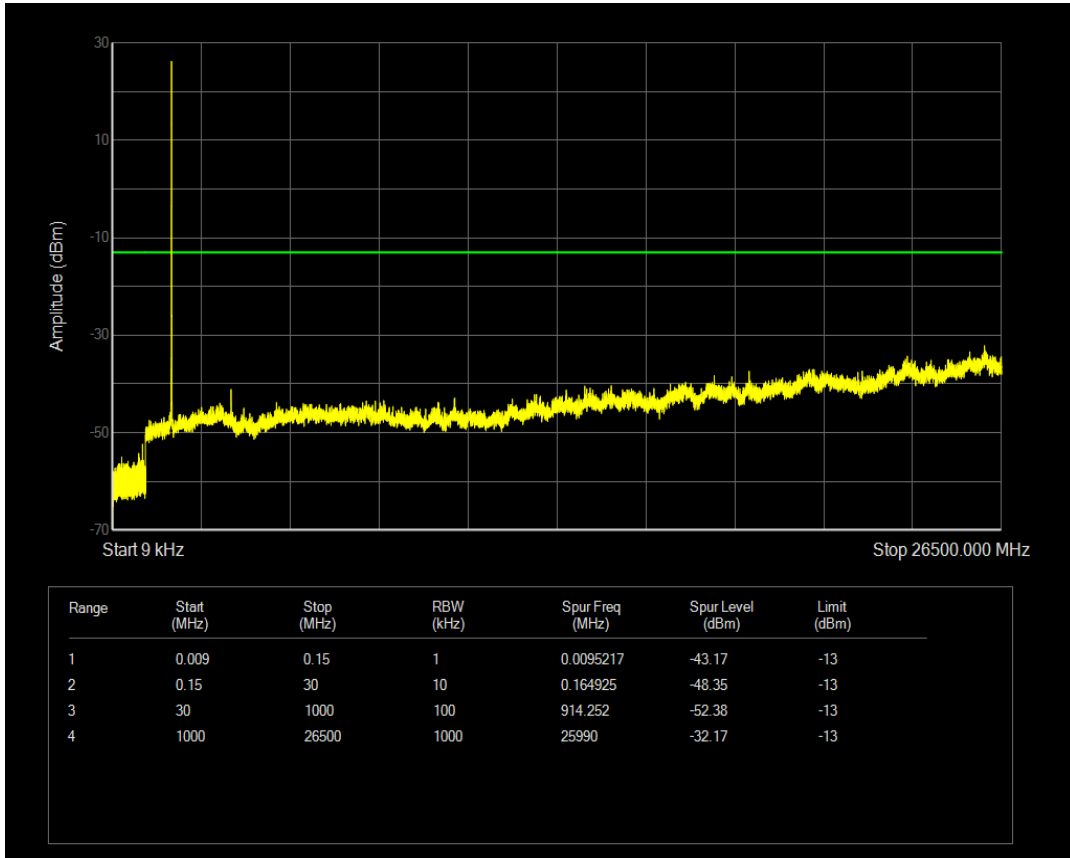

Band66 16QAM BW=5MHz Channel=132322 RB Size=25 Position=#0

Band66 QPSK BW=5MHz Channel=132647 RB Size=1 Position=#0

Band66 QPSK BW=5MHz Channel=132647 RB Size=25 Position=#0

Band66 16QAM BW=5MHz Channel=132647 RB Size=1 Position=#0