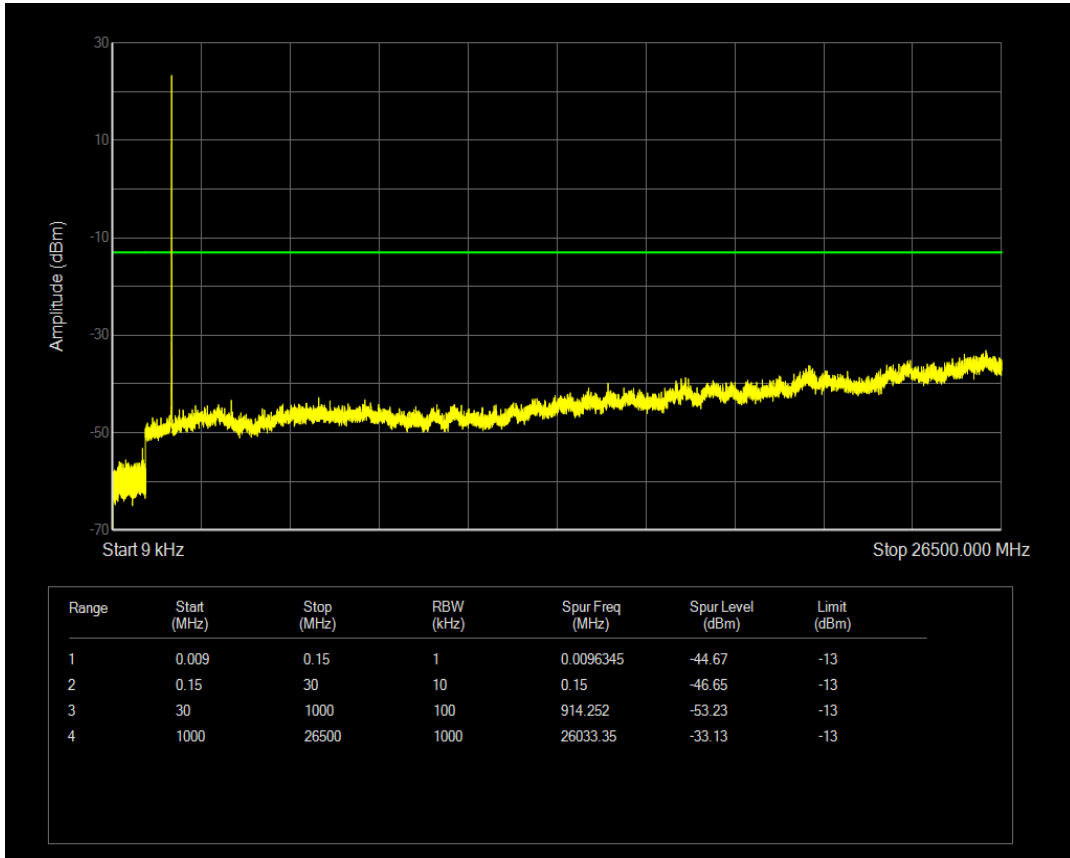

Band66 16QAM BW=3MHz Channel=132657 RB Size=15 Position=#0

Band66 QPSK BW=5MHz Channel=131997 RB Size=25 Position=#0