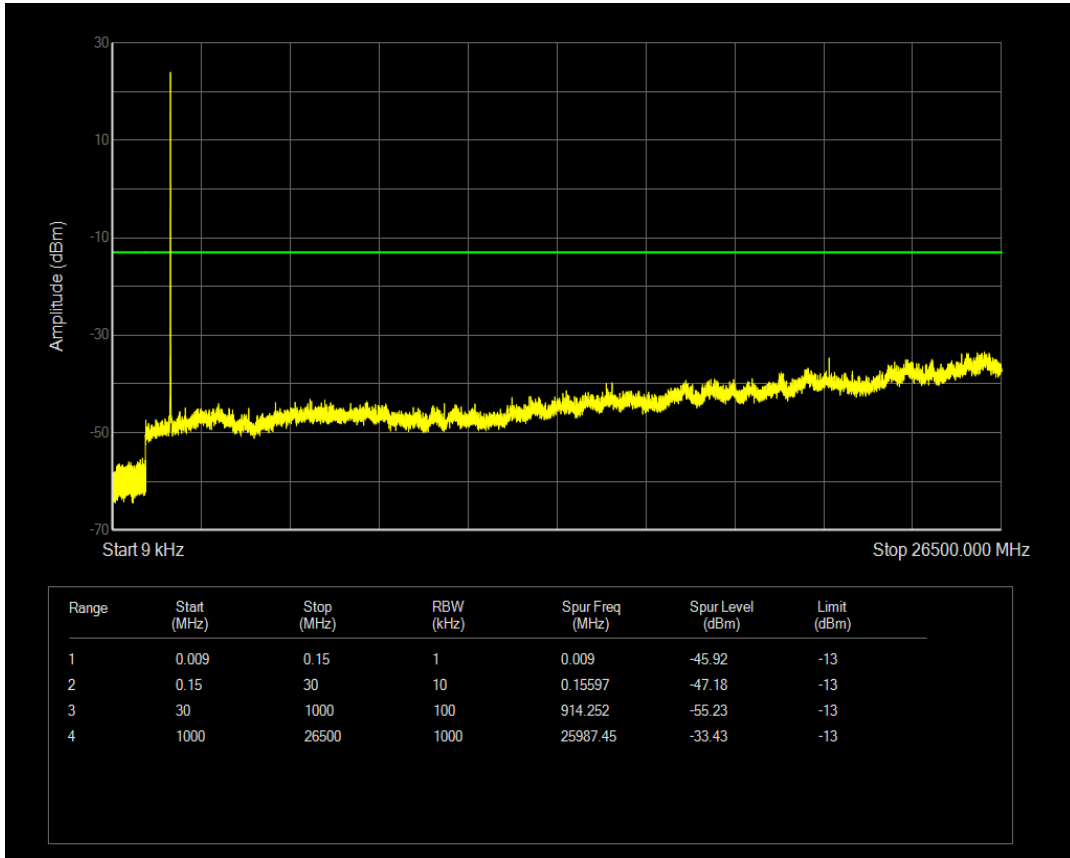

Band66 16QAM BW=3MHz Channel=131987 RB Size=15 Position=#0

Band66 QPSK BW=3MHz Channel=132322 RB Size=1 Position=#0

Band66 16QAM BW=3MHz Channel=132322 RB Size=1 Position=#0

Band66 QPSK BW=3MHz Channel=132322 RB Size=15 Position=#0