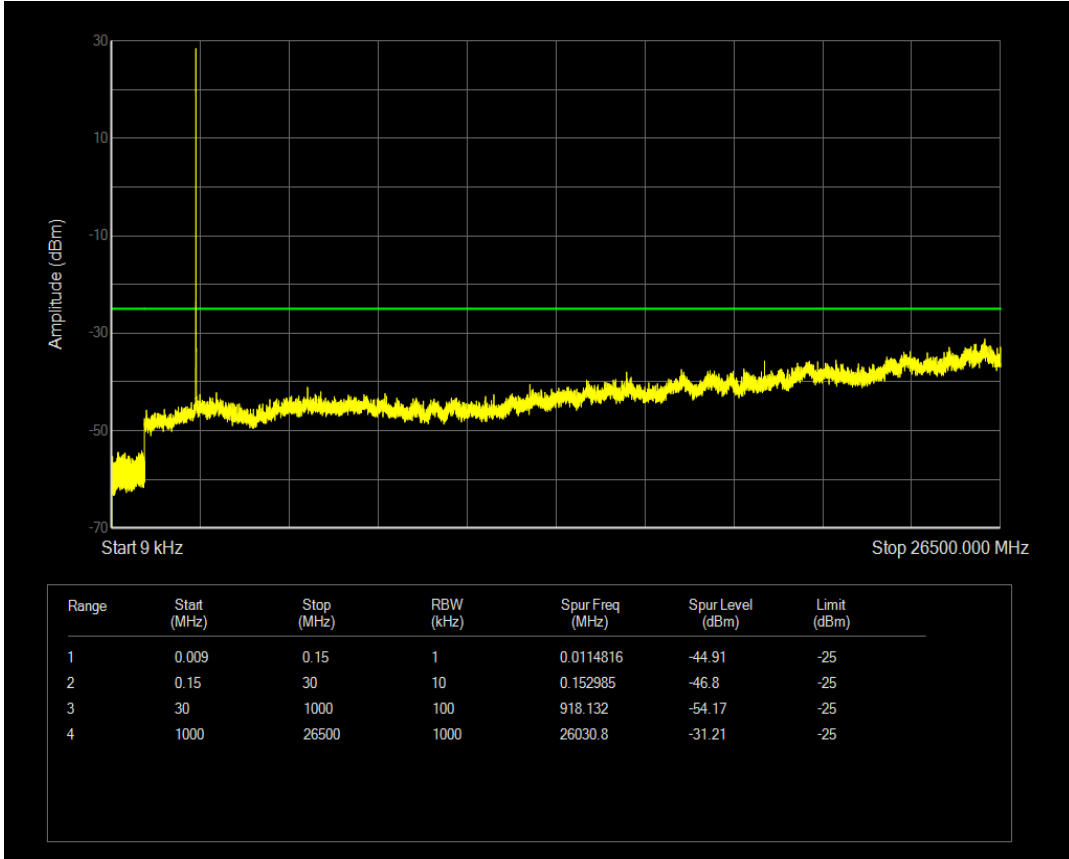

Band7 QPSK BW=5MHz Channel=21100 RB Size=1 Position=#0

Band7 QPSK BW=5MHz Channel=21100 RB Size=25 Position=#0