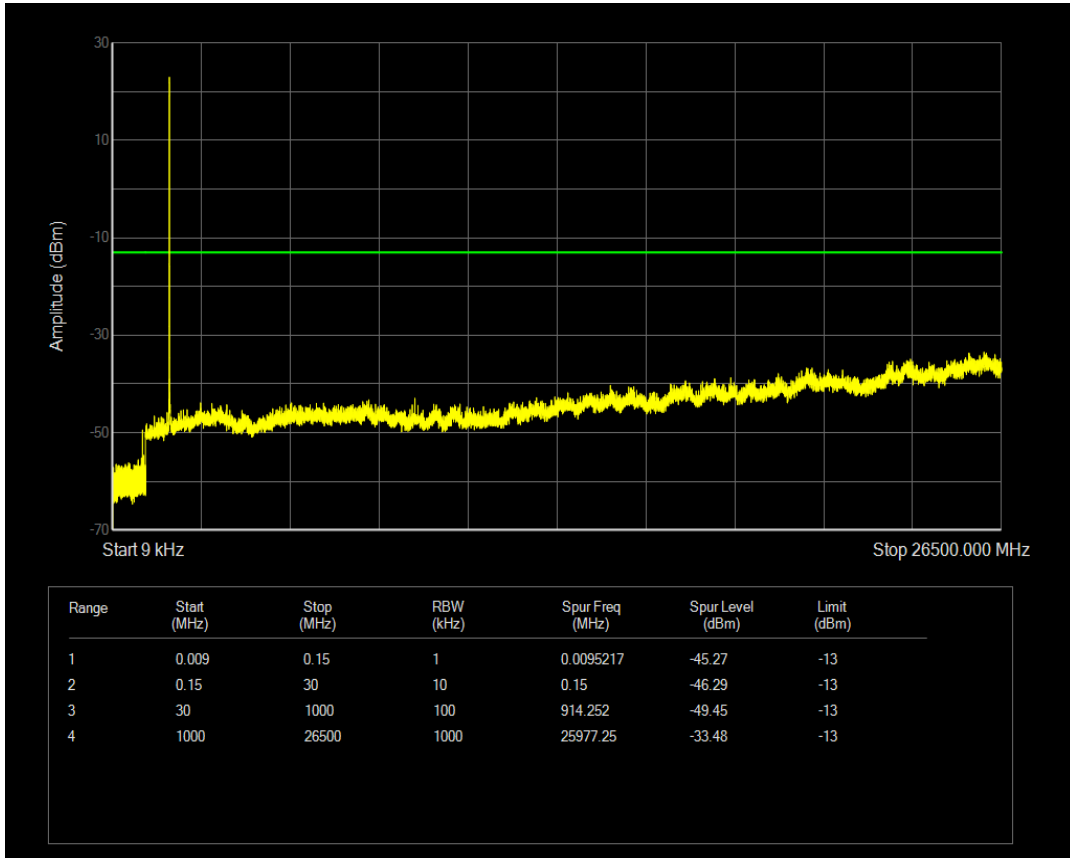

Band66 QPSK BW=3MHz Channel=131987 RB Size=15 Position=#0

Band66 QPSK BW=3MHz Channel=131987 RB Size=1 Position=#0