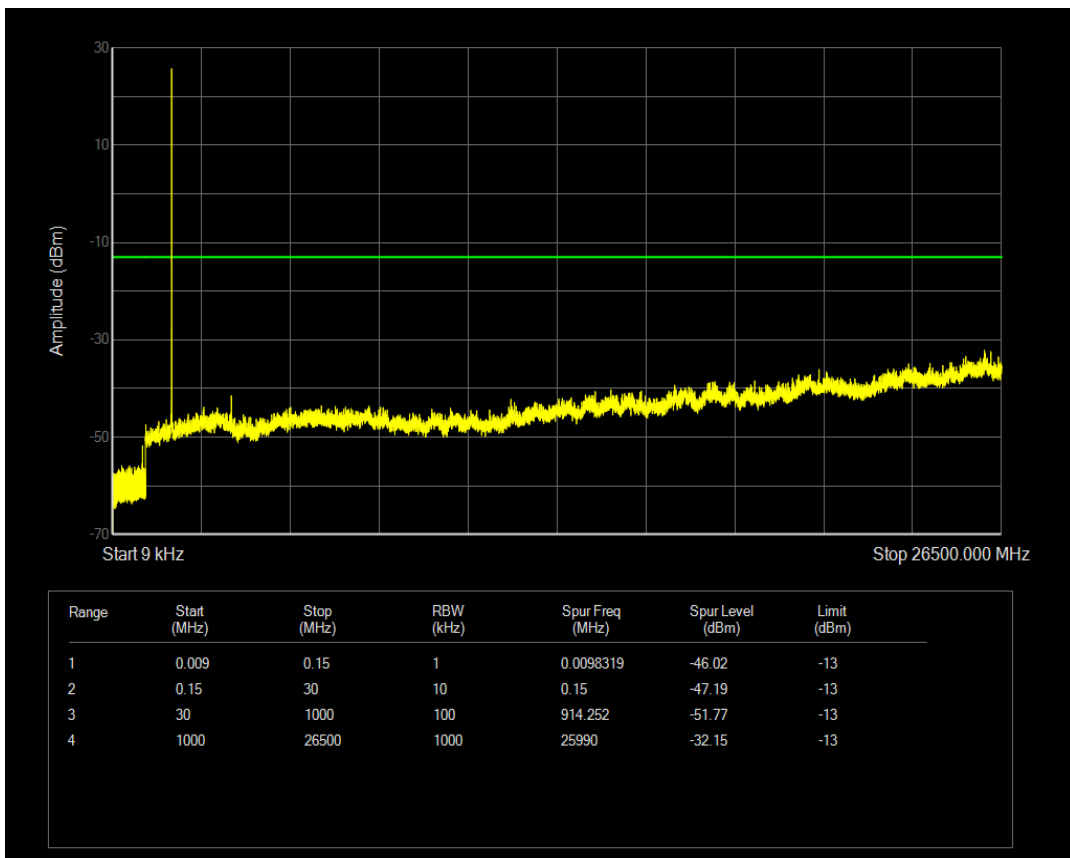

Band66 16QAM BW=1.4MHz Channel=132665 RB Size=6 Position=#0

Band66 QPSK BW=3MHz Channel=131987 RB Size=15 Position=#0