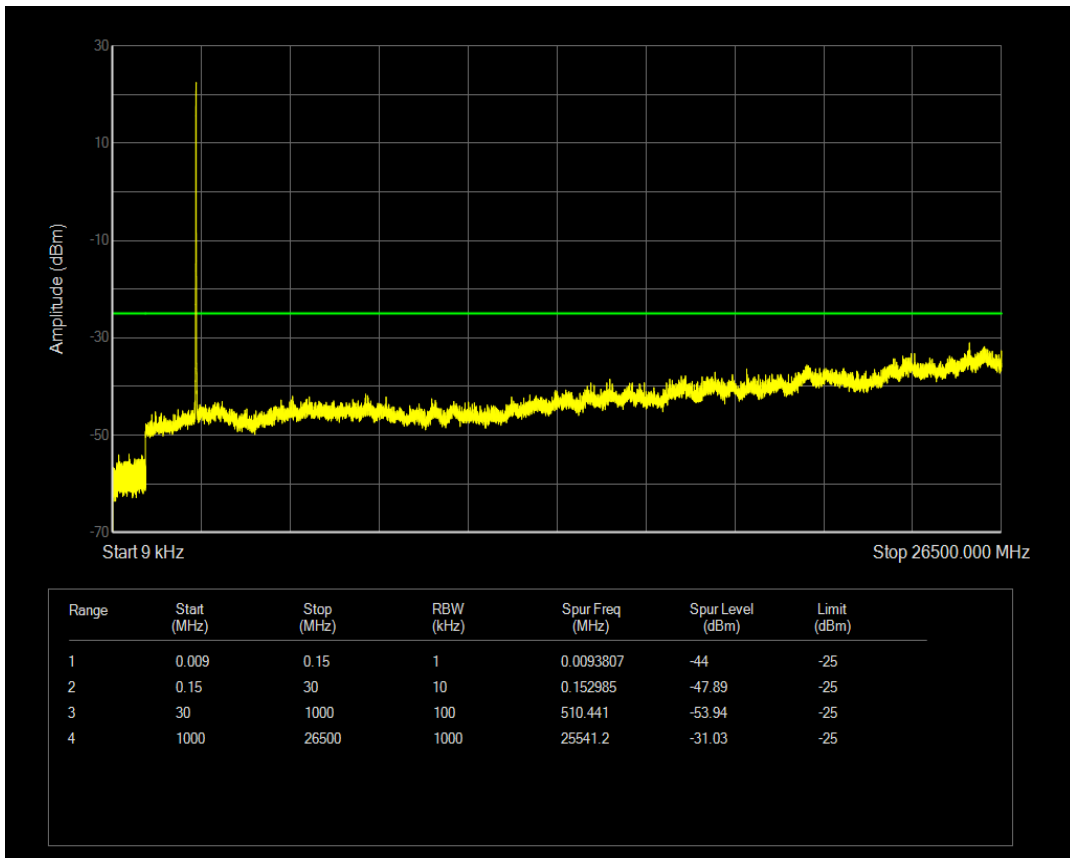

Band7 16QAM BW=5MHz Channel=21100 RB Size=25 Position=#0

Band7 QPSK BW=5MHz Channel=21425 RB Size=1 Position=#0

Band7 QPSK BW=5MHz Channel=21425 RB Size=25 Position=#0

Band7 16QAM BW=5MHz Channel=21425 RB Size=1 Position=#0

Band7 16QAM BW=5MHz Channel=21425 RB Size=25 Position=#0

Band7 QPSK BW=10MHz Channel=20800 RB Size=1 Position=#0

Band7 QPSK BW=10MHz Channel=20800 RB Size=50 Position=#0

Band7 16QAM BW=10MHz Channel=20800 RB Size=1 Position=#0