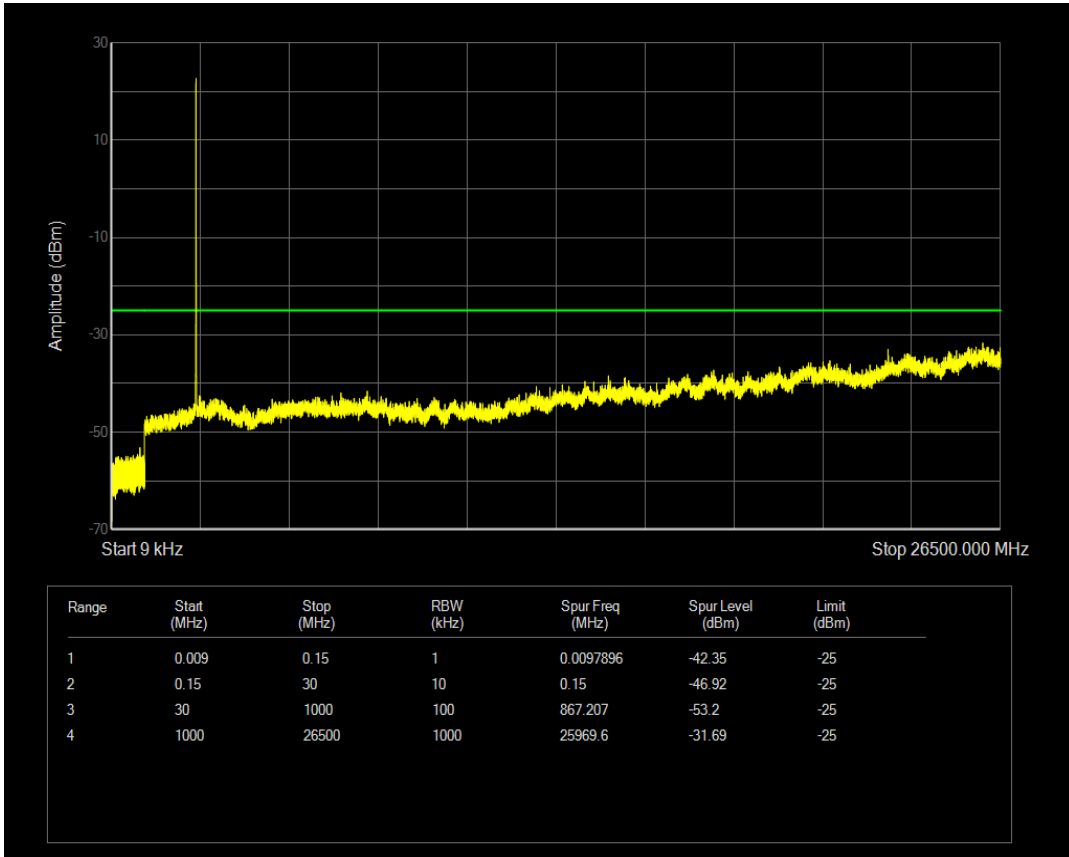

Band66 16QAM BW=20MHz Channel=132572 RB Size=100 Position=#0

Band7 QPSK BW=5MHz Channel=20775 RB Size=1 Position=#0

Band7 QPSK BW=5MHz Channel=20775 RB Size=25 Position=#0

Band7 16QAM BW=5MHz Channel=20775 RB Size=25 Position=#0

Band7 16QAM BW=5MHz Channel=20775 RB Size=1 Position=#0

Band7 QPSK BW=5MHz Channel=21100 RB Size=1 Position=#0

Band7 QPSK BW=5MHz Channel=21100 RB Size=25 Position=#0

Band7 16QAM BW=5MHz Channel=21100 RB Size=1 Position=#0