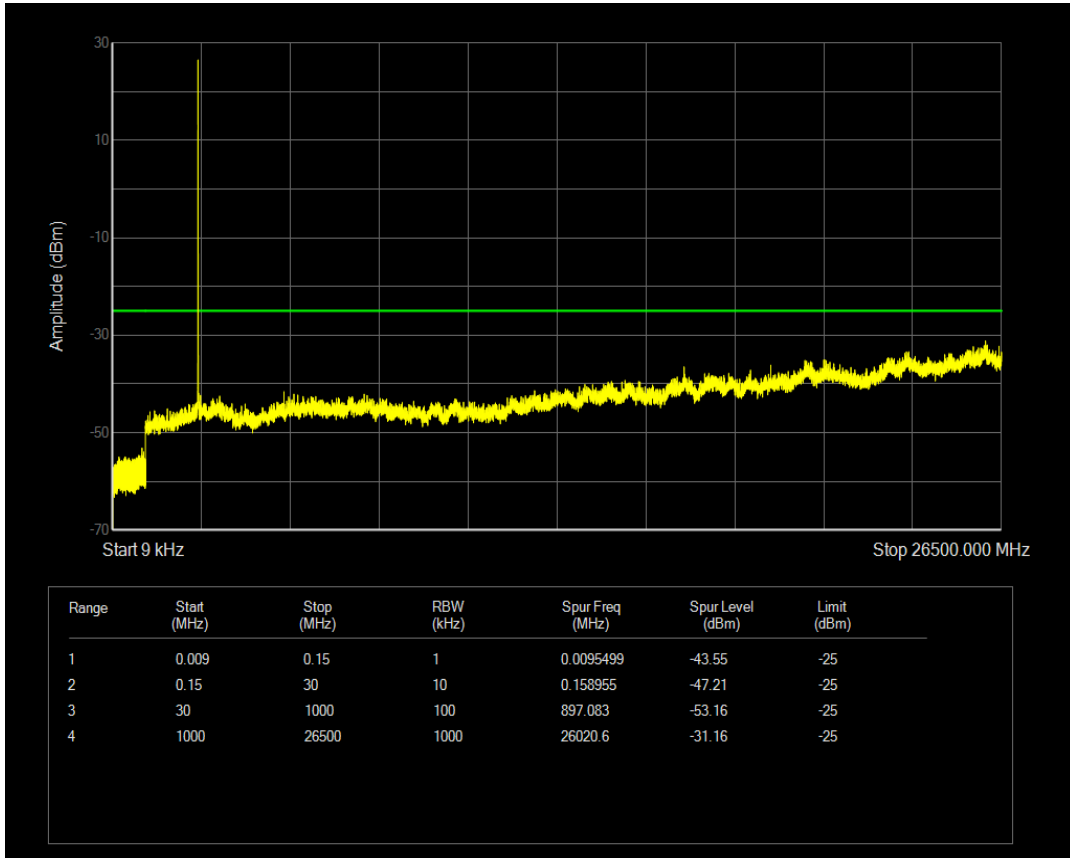

Band7 16QAM BW=5MHz Channel=21100 RB Size=25 Position=#0

Band7 QPSK BW=5MHz Channel=21425 RB Size=1 Position=#0

Band7 QPSK BW=5MHz Channel=21425 RB Size=25 Position=#0

Band7 16QAM BW=5MHz Channel=21425 RB Size=1 Position=#0

Band7 16QAM BW=5MHz Channel=21425 RB Size=25 Position=#0

Band7 QPSK BW=10MHz Channel=20800 RB Size=1 Position=#0

Band7 QPSK BW=10MHz Channel=20800 RB Size=50 Position=#0

Band7 16QAM BW=10MHz Channel=20800 RB Size=1 Position=#0