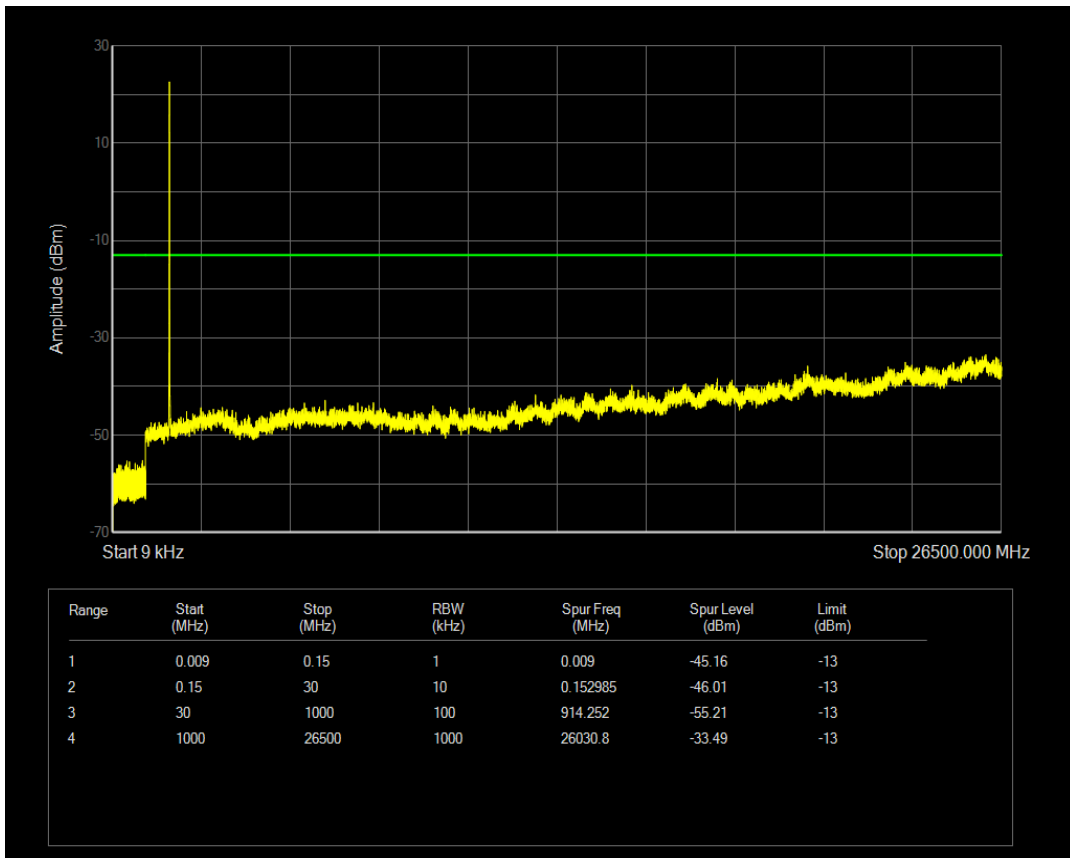

Band66 QPSK BW=5MHz Channel=131997 RB Size=25 Position=#0

Band66 16QAM BW=5MHz Channel=131997 RB Size=1 Position=#0