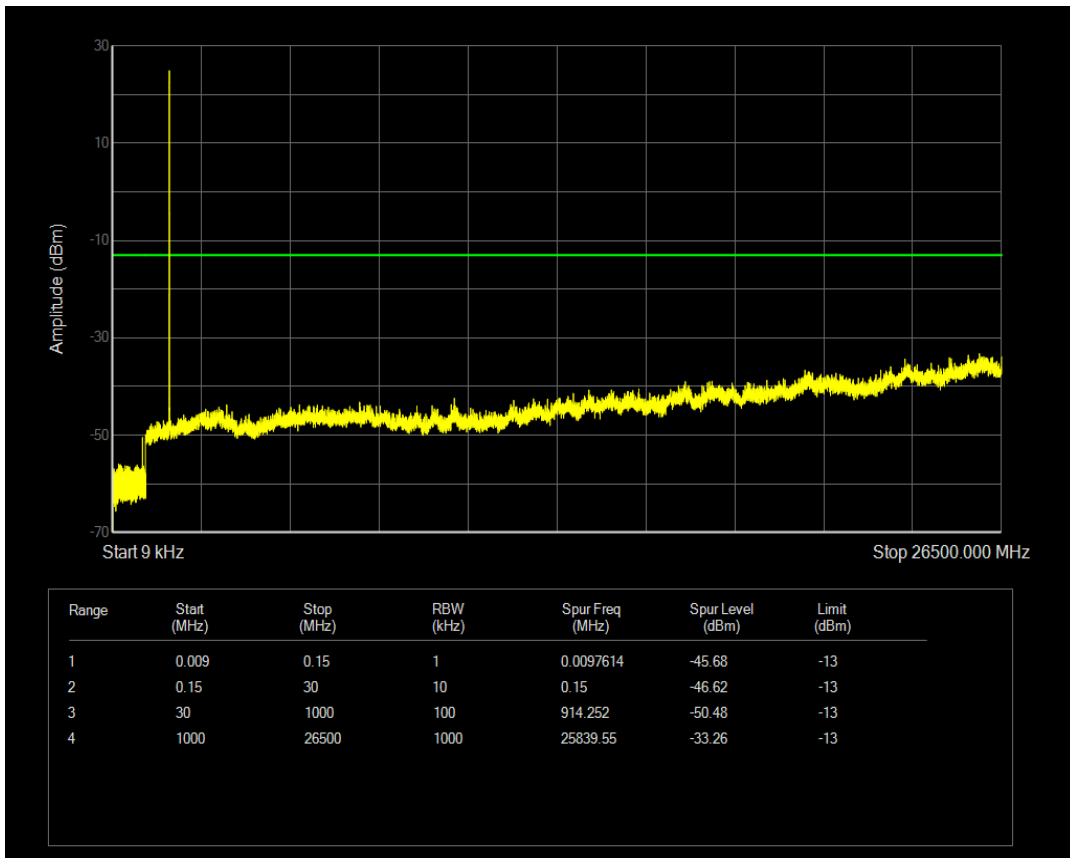

Band66 16QAM BW=1.4MHz Channel=131979 RB Size=6 Position=#0

Band66 QPSK BW=1.4MHz Channel=132322 RB Size=1 Position=#0

Band66 QPSK BW=1.4MHz Channel=132322 RB Size=6 Position=#0

Band66 16QAM BW=1.4MHz Channel=132322 RB Size=1 Position=#0

Band66 QPSK BW=1.4MHz Channel=132665 RB Size=1 Position=#0

Band66 16QAM BW=1.4MHz Channel=132322 RB Size=6 Position=#0

Band66 QPSK BW=1.4MHz Channel=132665 RB Size=6 Position=#0

Band66 16QAM BW=1.4MHz Channel=132665 RB Size=1 Position=#0