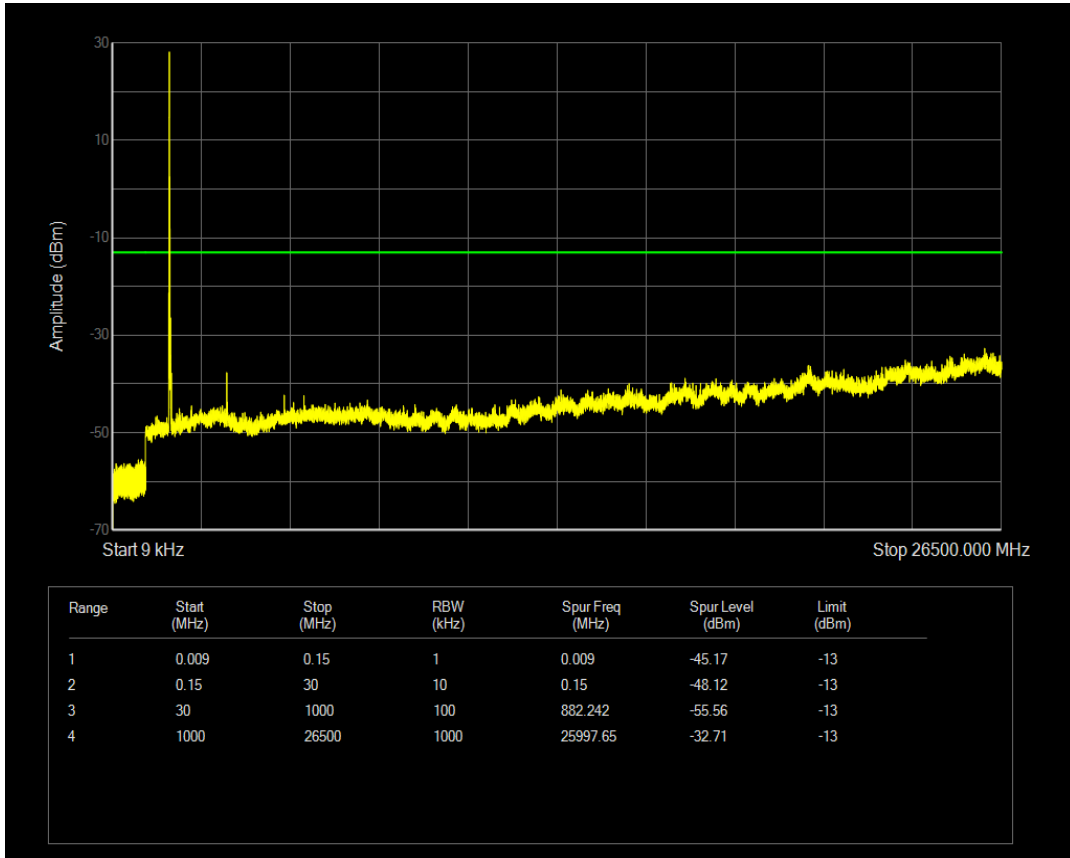

Band66 QPSK BW=20MHz Channel=132072 RB Size=1 Position=#0

Band66 QPSK BW=20MHz Channel=132072 RB Size=100 Position=#0