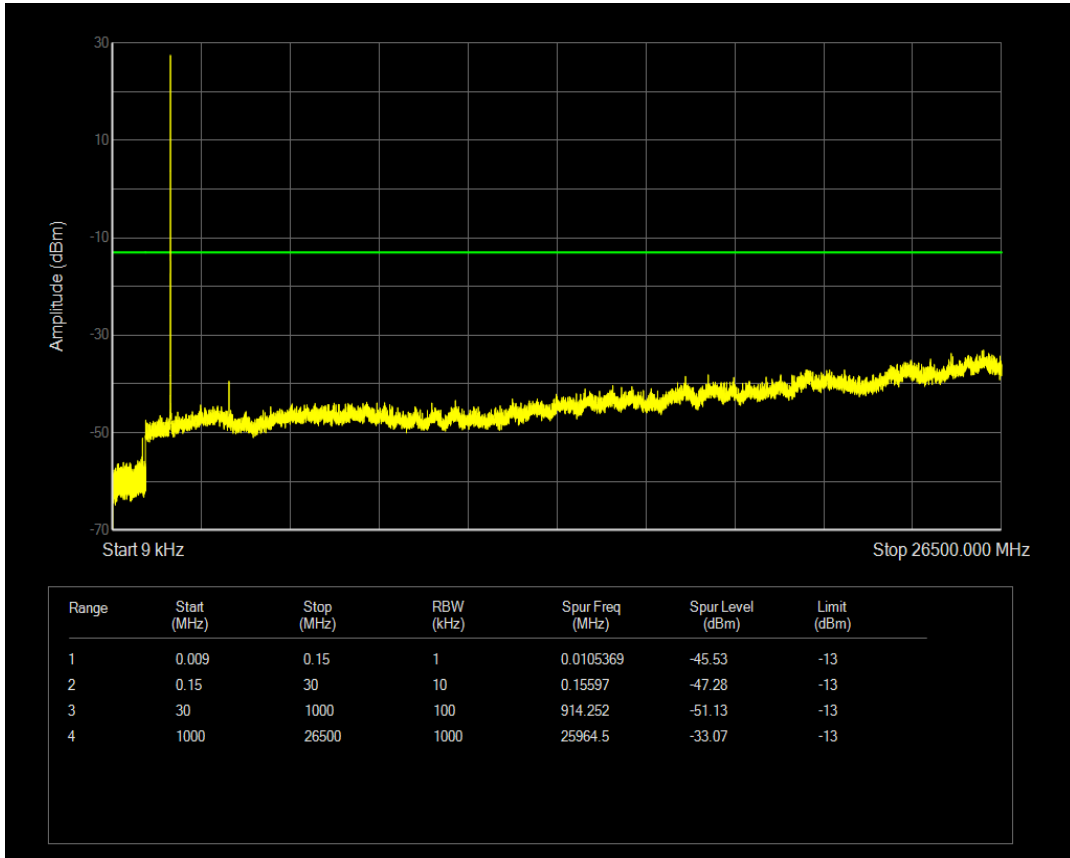

Band66 16QAM BW=1.4MHz Channel=131979 RB Size=6 Position=#0

Band66 QPSK BW=1.4MHz Channel=132322 RB Size=1 Position=#0

Band66 QPSK BW=1.4MHz Channel=132322 RB Size=6 Position=#0

Band66 16QAM BW=1.4MHz Channel=132322 RB Size=1 Position=#0

Band66 QPSK BW=1.4MHz Channel=132665 RB Size=1 Position=#0

Band66 16QAM BW=1.4MHz Channel=132322 RB Size=6 Position=#0

Band66 QPSK BW=1.4MHz Channel=132665 RB Size=6 Position=#0

Band66 16QAM BW=1.4MHz Channel=132665 RB Size=1 Position=#0