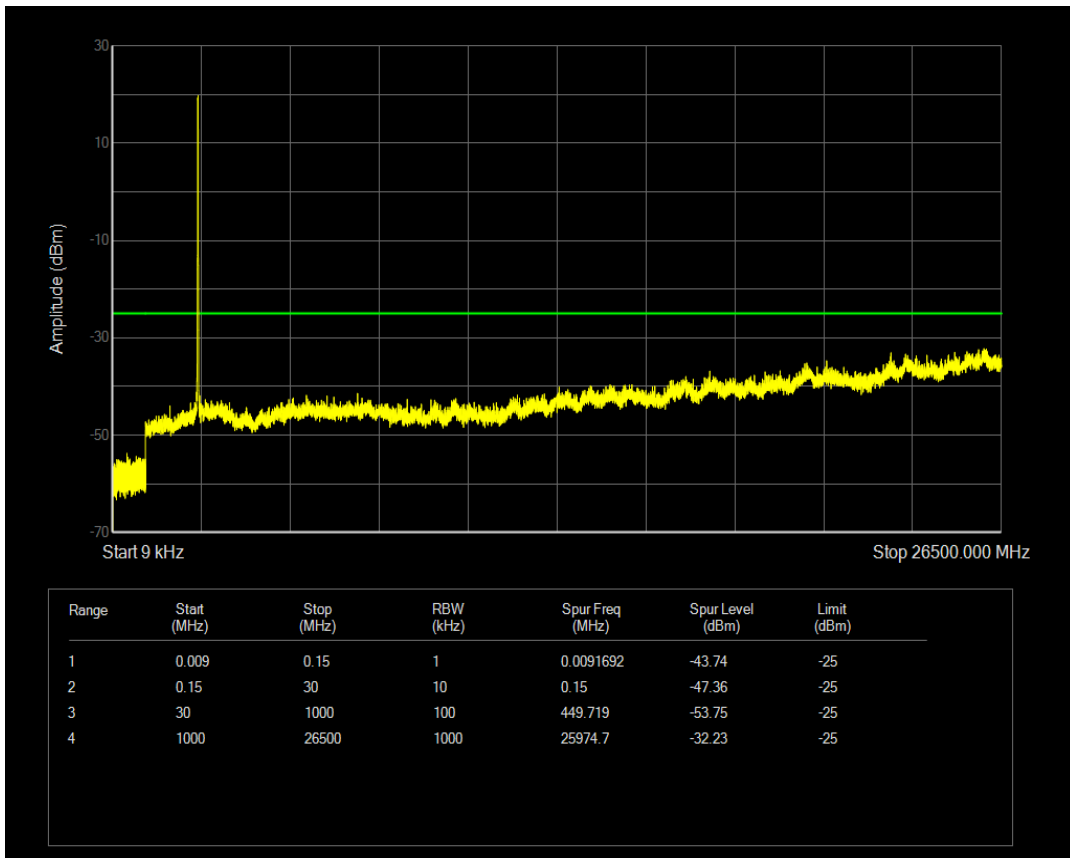

Band7 QPSK BW=15MHz Channel=21375 RB Size=75 Position=#0

Band7 16QAM BW=15MHz Channel=21375 RB Size=1 Position=#0