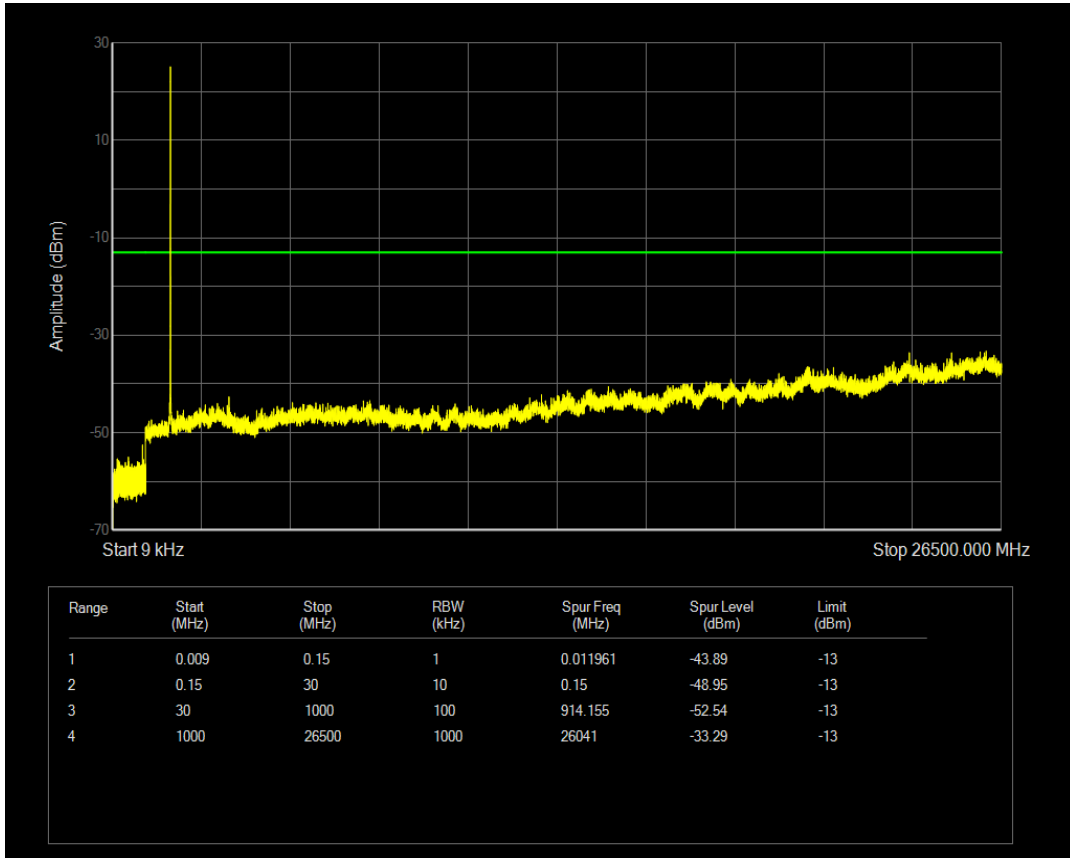

Band66 QPSK BW=3MHz Channel=132322 RB Size=1 Position=#0

Band66 16QAM BW=3MHz Channel=132322 RB Size=1 Position=#0