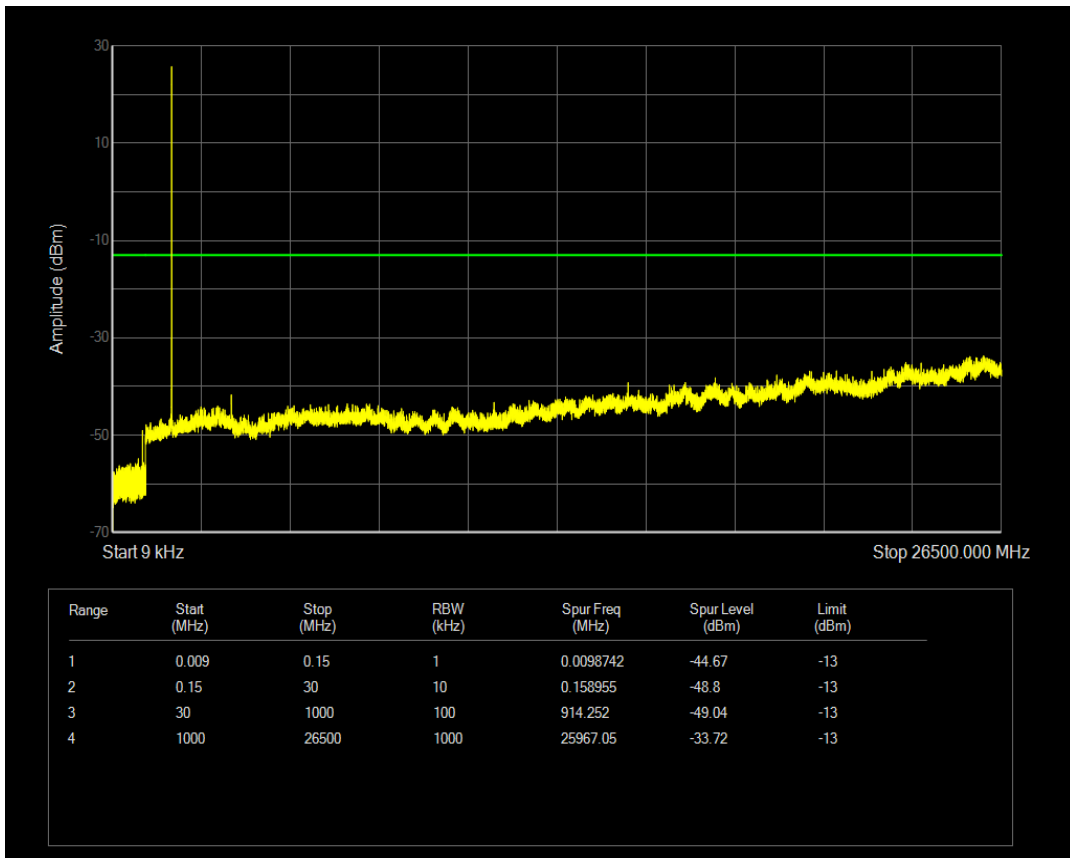

Band66 QPSK BW=1.4MHz Channel=132665 RB Size=6 Position=#0

Band66 16QAM BW=1.4MHz Channel=132665 RB Size=1 Position=#0