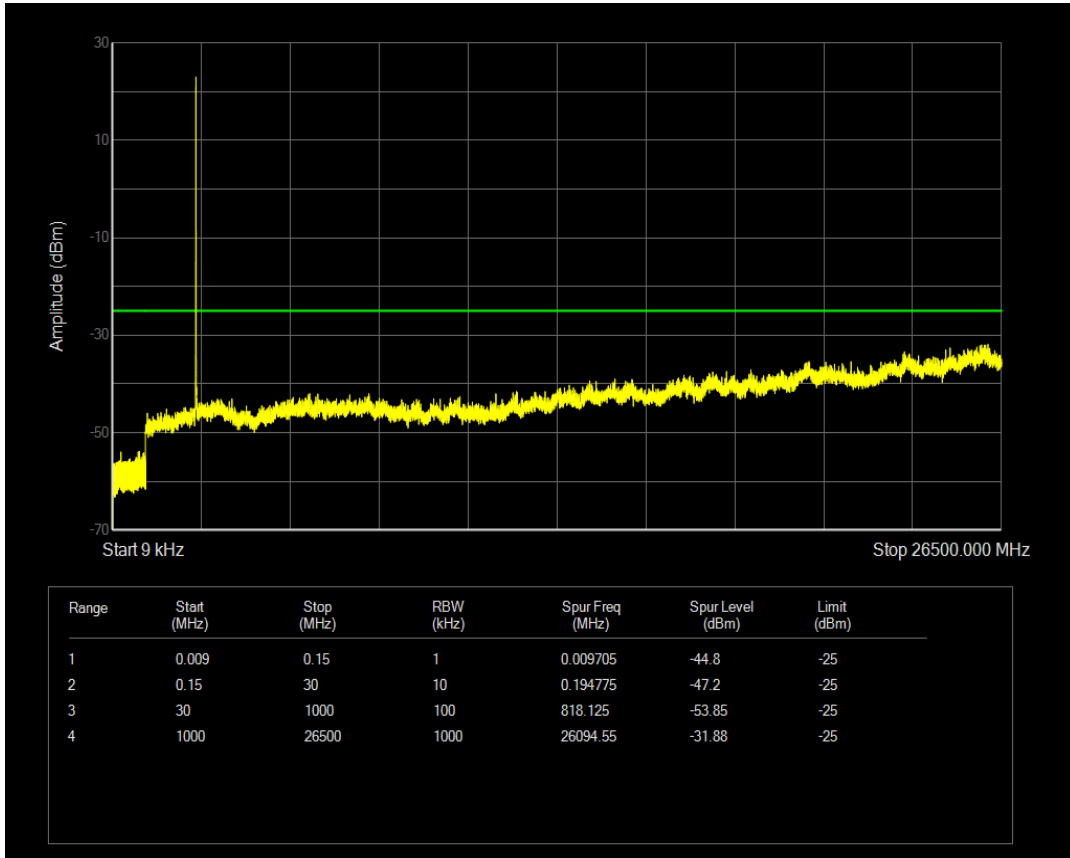

Band66 16QAM BW=20MHz Channel=132572 RB Size=100 Position=#0

Band7 QPSK BW=5MHz Channel=20775 RB Size=1 Position=#0

Band7 QPSK BW=5MHz Channel=20775 RB Size=25 Position=#0

Band7 16QAM BW=5MHz Channel=20775 RB Size=25 Position=#0