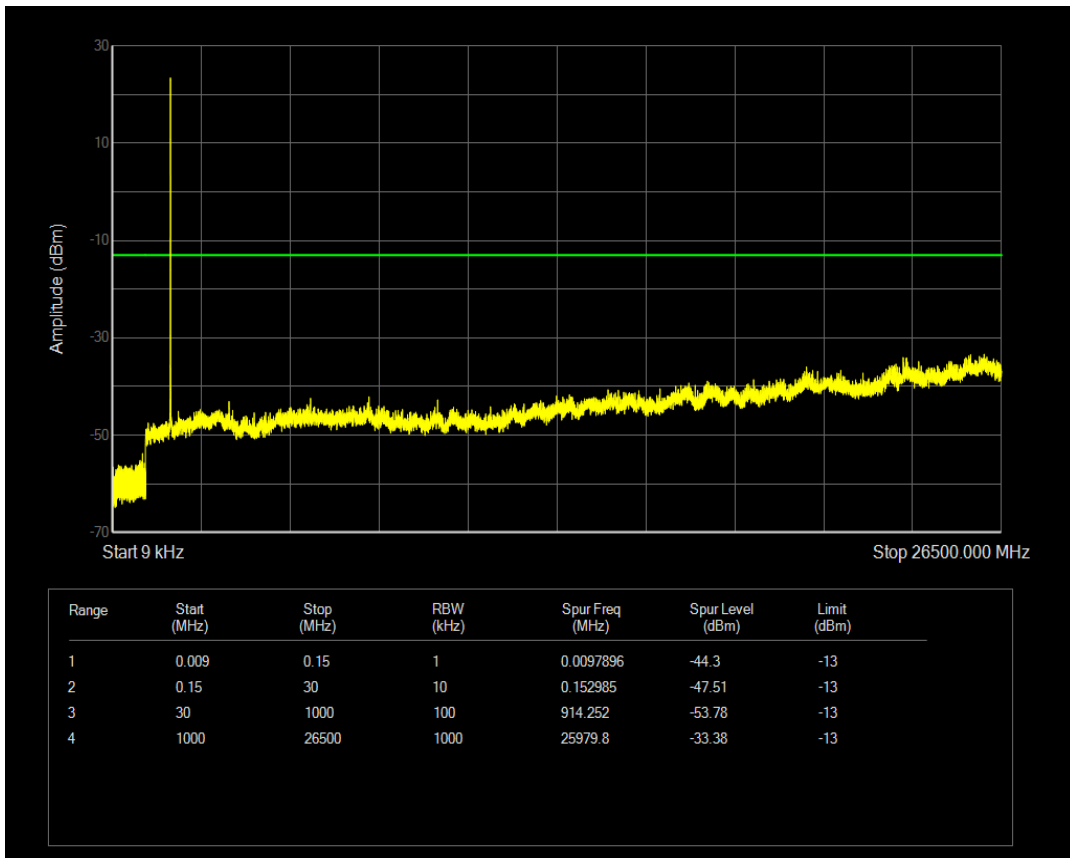

Band66 16QAM BW=3MHz Channel=132322 RB Size=15 Position=#0

Band66 QPSK BW=3MHz Channel=132657 RB Size=1 Position=#0