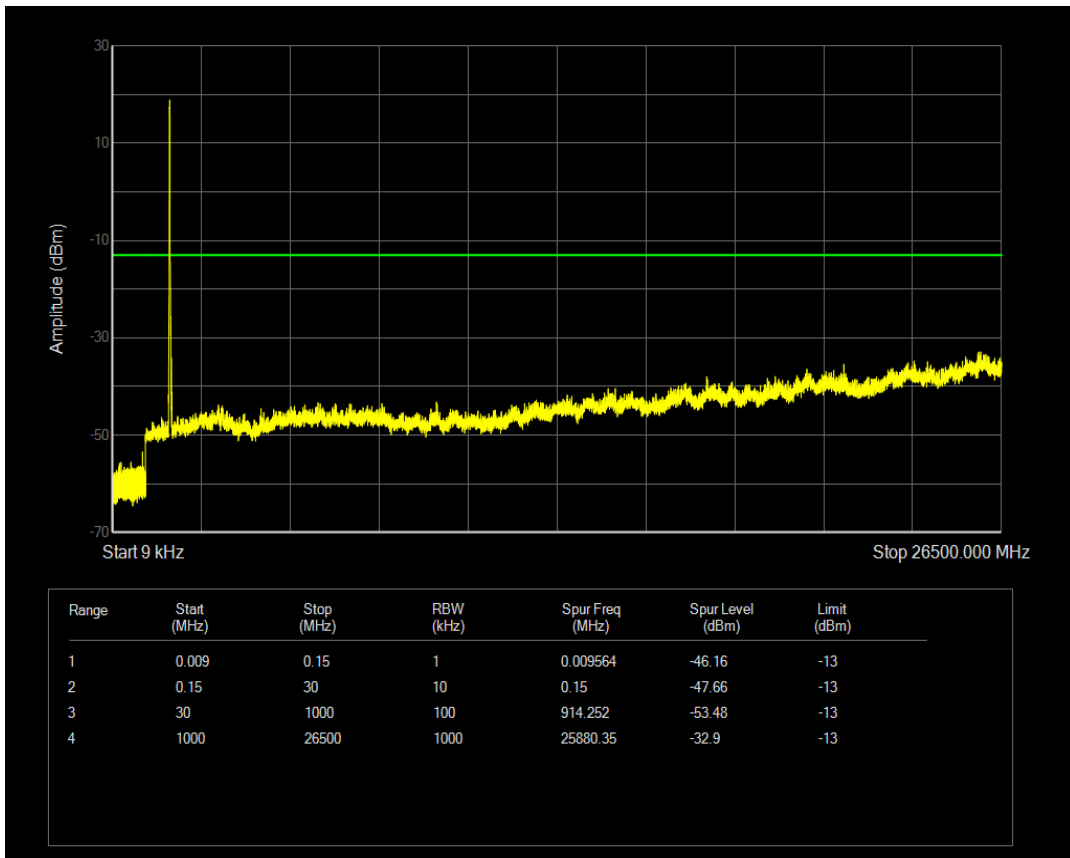

Band66 QPSK BW=20MHz Channel=132072 RB Size=100 Position=#0

Band66 16QAM BW=20MHz Channel=132072 RB Size=100 Position=#0