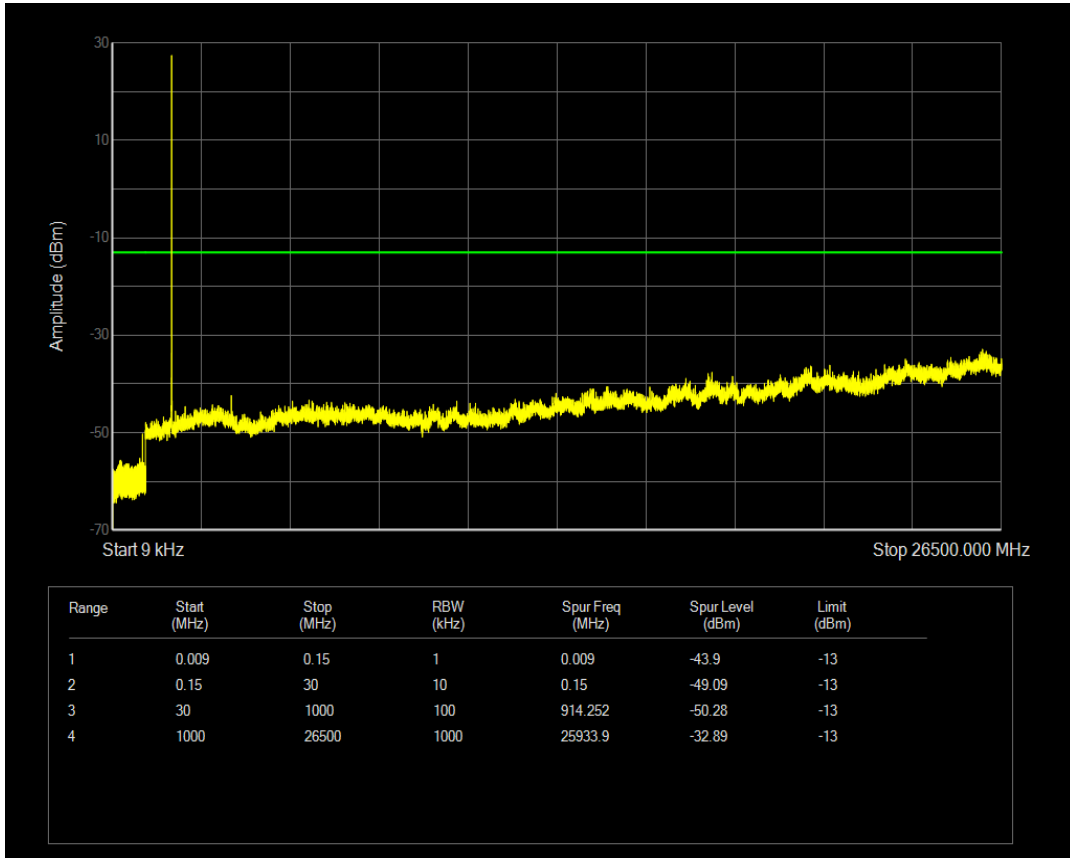

Band66 QPSK BW=1.4MHz Channel=132665 RB Size=1 Position=#0

Band66 16QAM BW=1.4MHz Channel=132322 RB Size=6 Position=#0

Band66 QPSK BW=1.4MHz Channel=132665 RB Size=6 Position=#0

Band66 16QAM BW=1.4MHz Channel=132665 RB Size=1 Position=#0