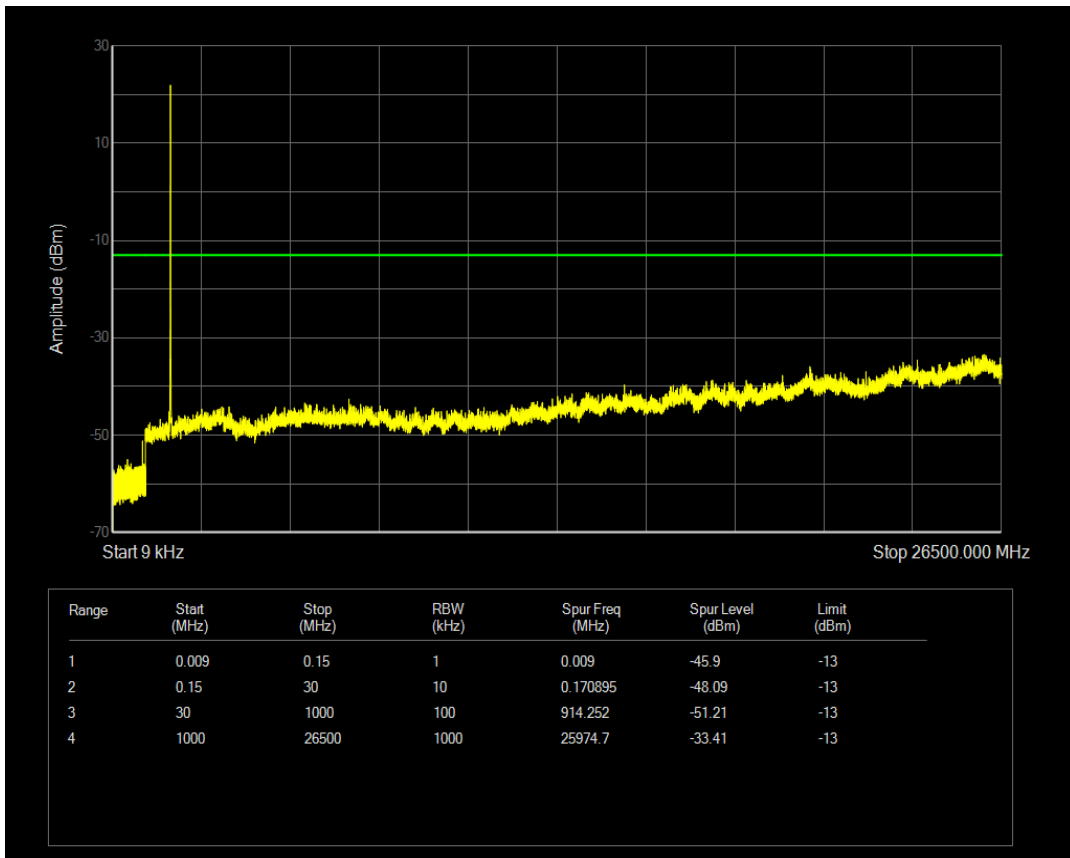

Band66 QPSK BW=5MHz Channel=132322 RB Size=25 Position=#0

Band66 16QAM BW=5MHz Channel=132322 RB Size=1 Position=#0