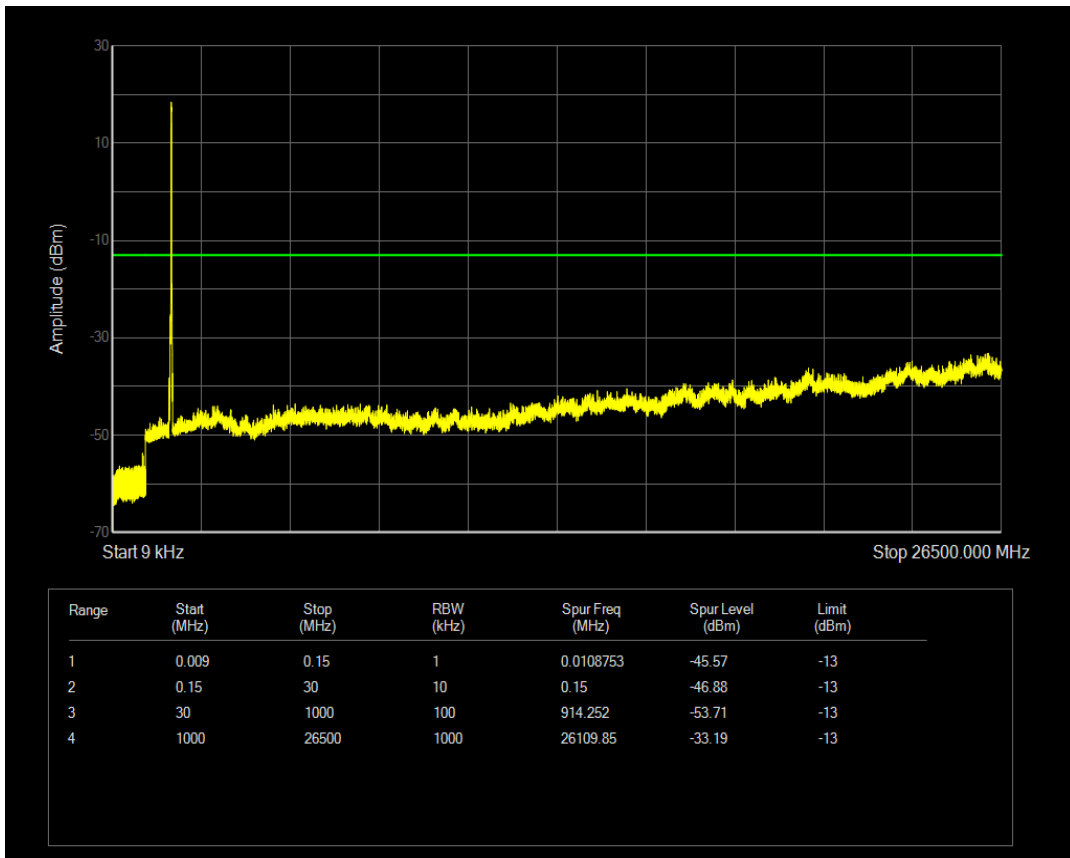

Band66 16QAM BW=20MHz Channel=132572 RB Size=100 Position=#0

Band7 QPSK BW=5MHz Channel=20775 RB Size=1 Position=#0