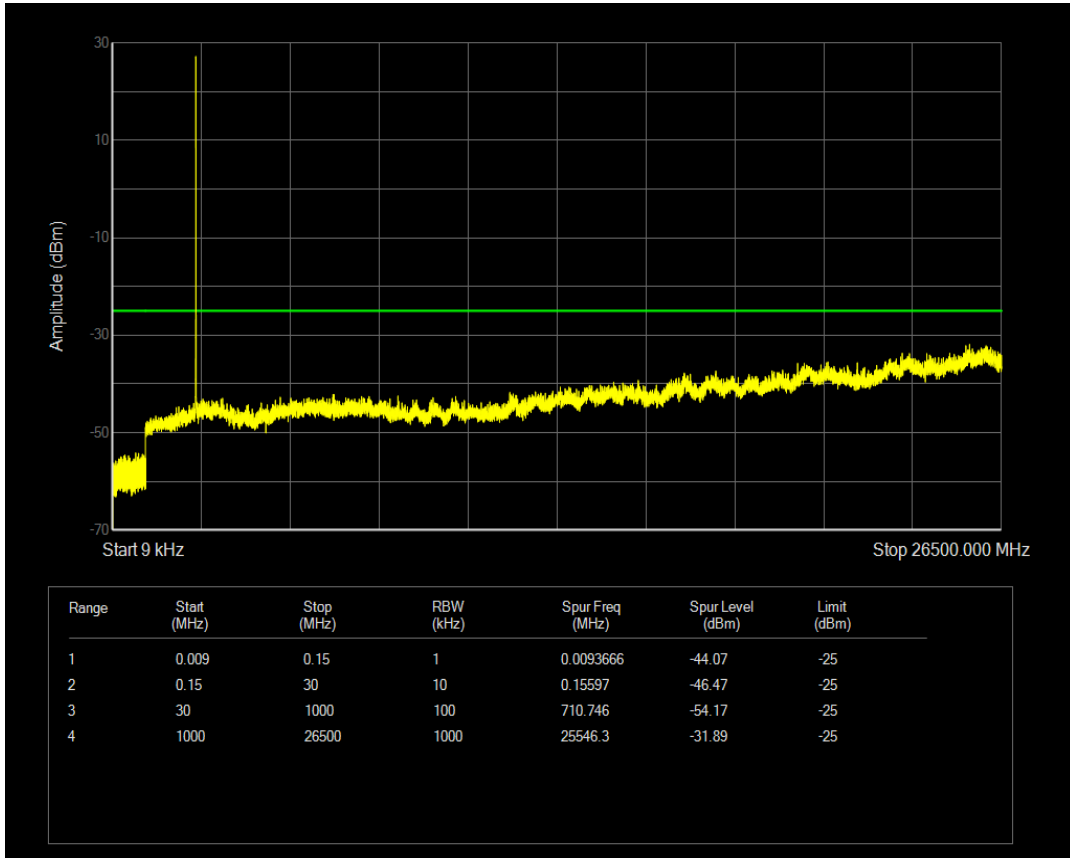

Band7 QPSK BW=5MHz Channel=20775 RB Size=1 Position=#0

Band7 QPSK BW=5MHz Channel=20775 RB Size=25 Position=#0