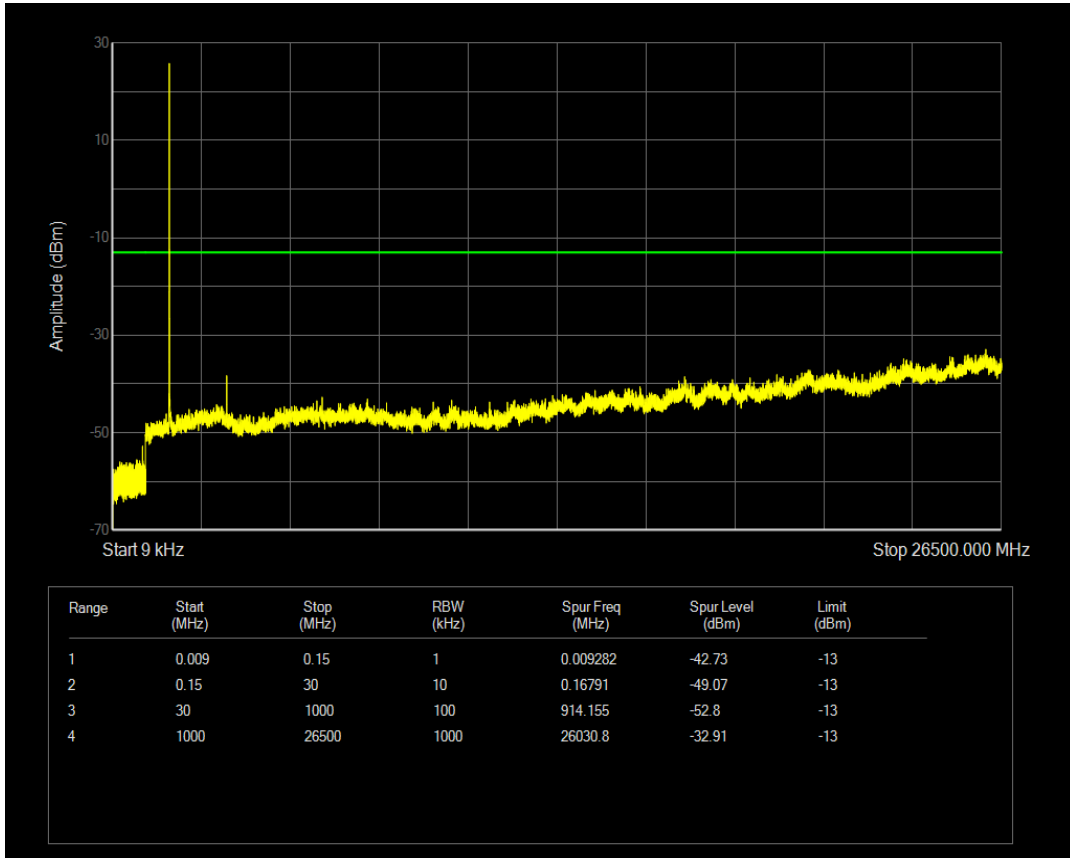

Band66 16QAM BW=1.4MHz Channel=132665 RB Size=6 Position=#0

Band66 QPSK BW=3MHz Channel=131987 RB Size=15 Position=#0

Band66 QPSK BW=3MHz Channel=131987 RB Size=1 Position=#0

Band66 16QAM BW=3MHz Channel=131987 RB Size=1 Position=#0