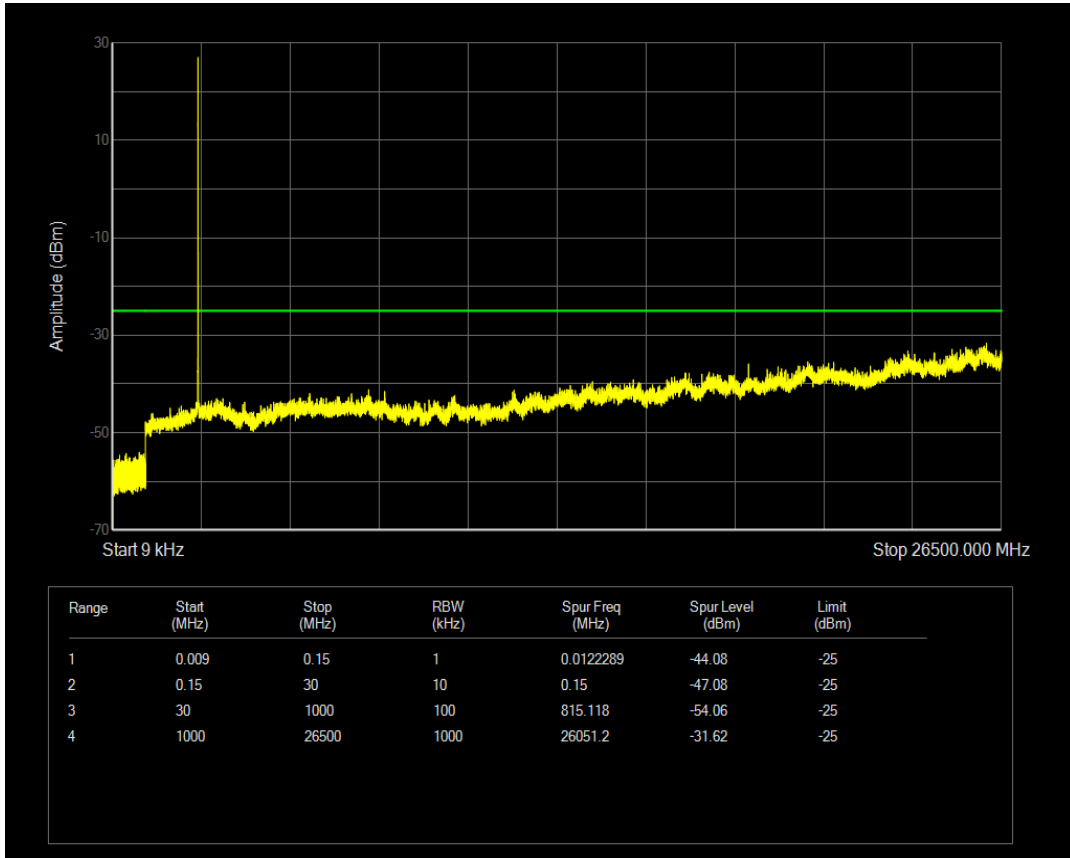

Band7 QPSK BW=5MHz Channel=21425 RB Size=1 Position=#0

Band7 QPSK BW=5MHz Channel=21425 RB Size=25 Position=#0