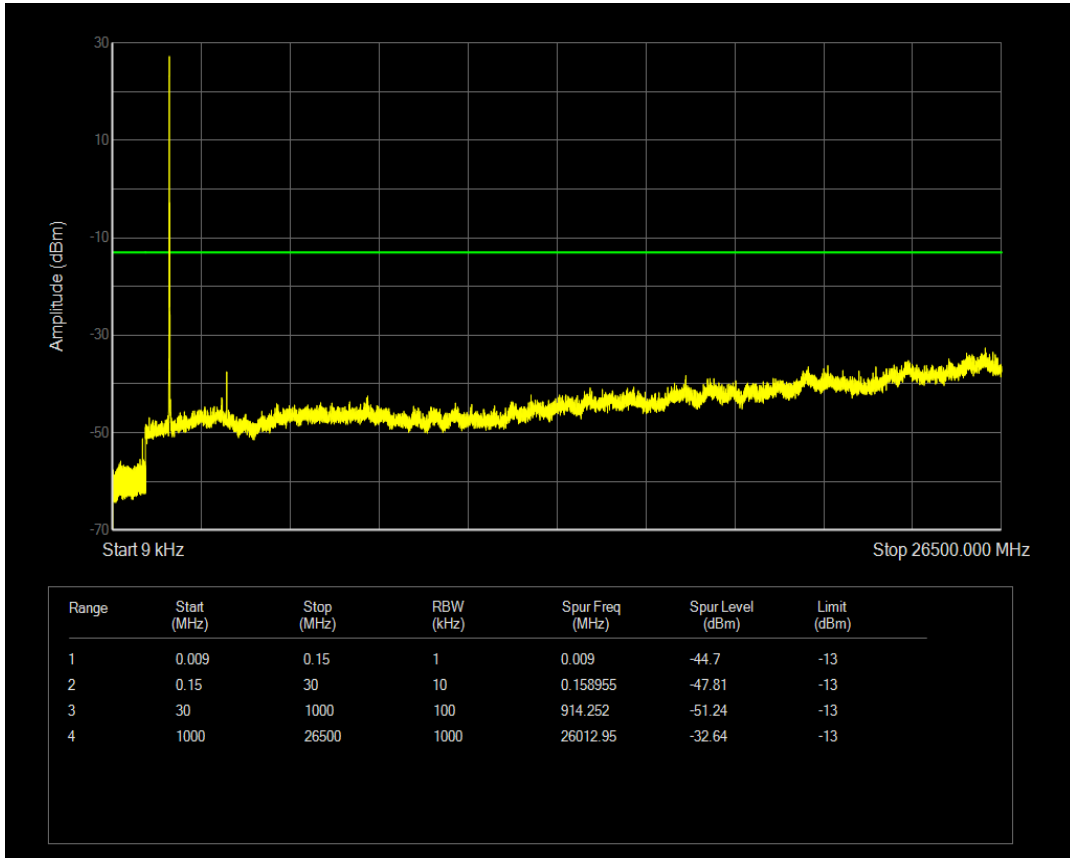

Band66 QPSK BW=10MHz Channel=132022 RB Size=1 Position=#0

Band66 QPSK BW=10MHz Channel=132022 RB Size=50 Position=#0