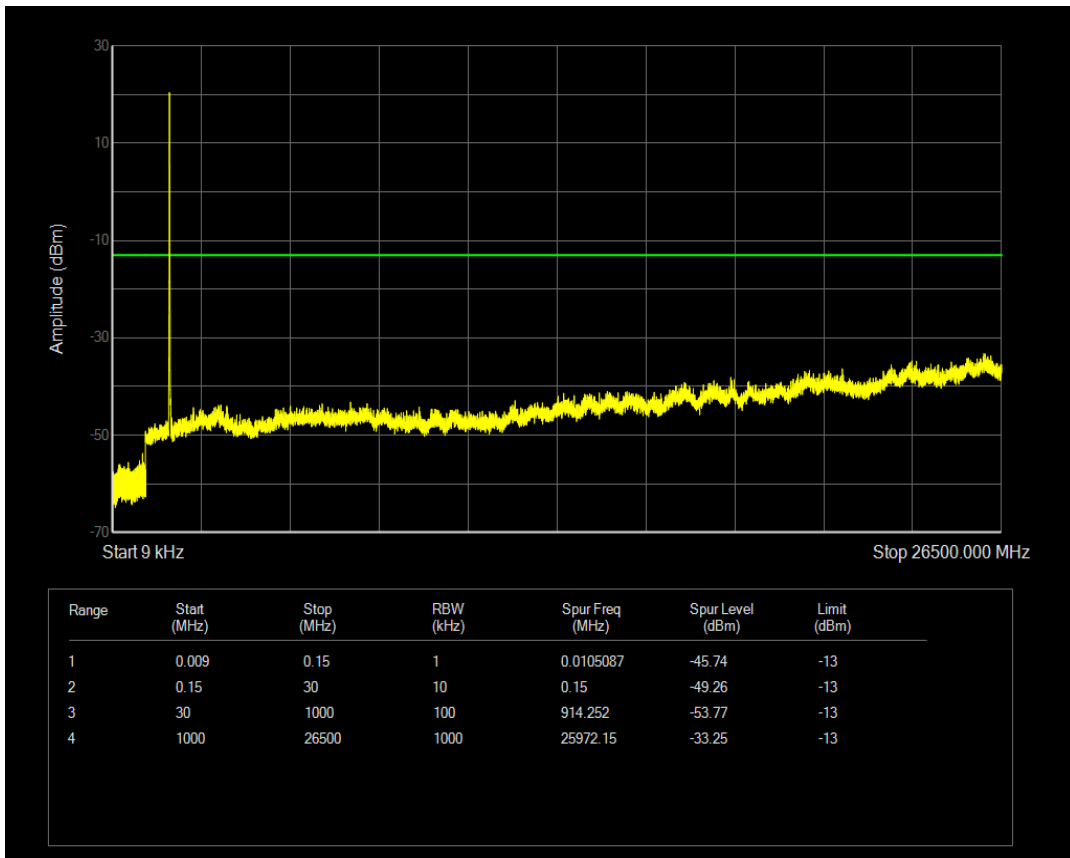

Band66 QPSK BW=10MHz Channel=132022 RB Size=50 Position=#0

Band66 16QAM BW=10MHz Channel=132022 RB Size=1 Position=#0