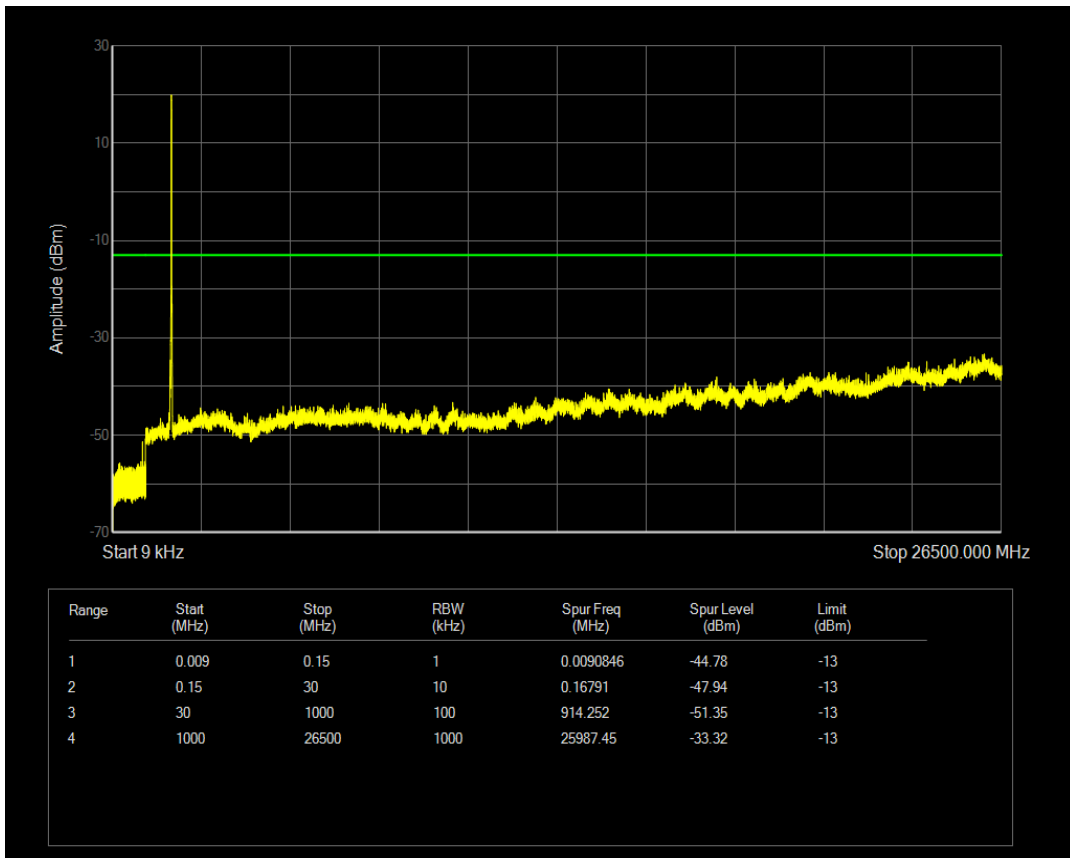

Band66 16QAM BW=15MHz Channel=132597 RB Size=75 Position=#0

Band66 QPSK BW=20MHz Channel=132072 RB Size=1 Position=#0