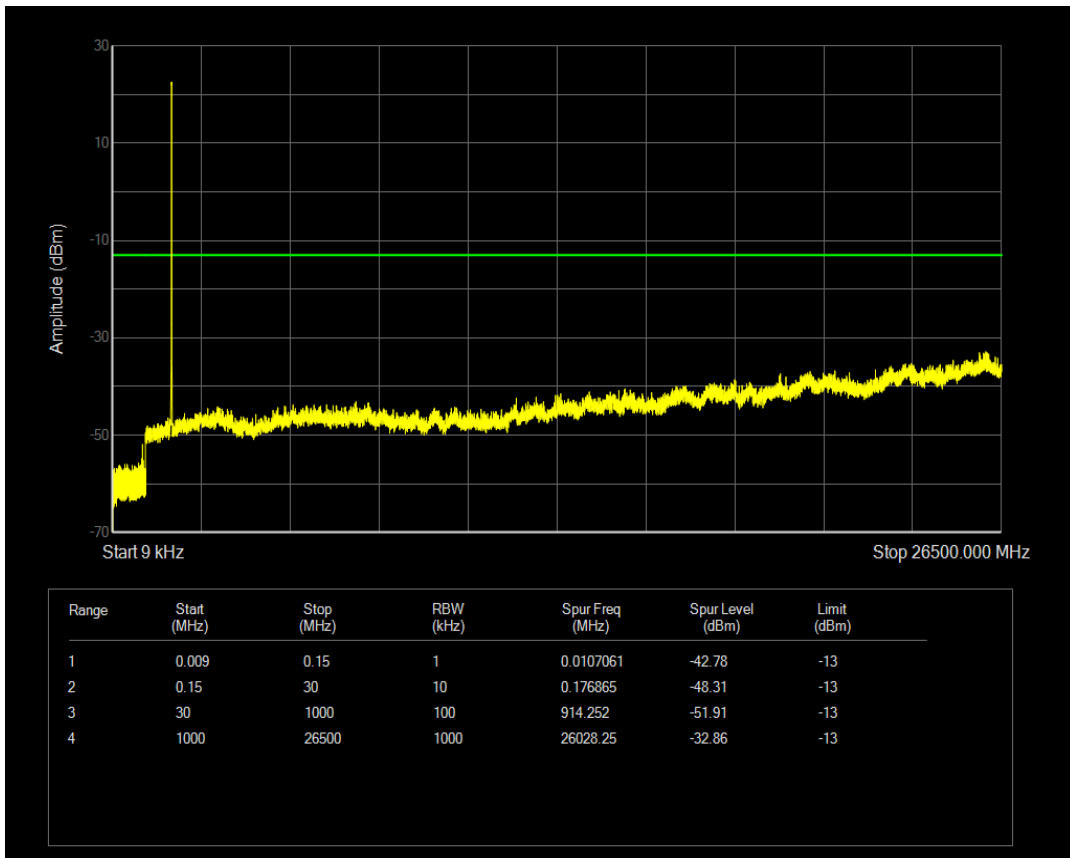

Band66 QPSK BW=5MHz Channel=132647 RB Size=25 Position=#0

Band66 16QAM BW=5MHz Channel=132647 RB Size=1 Position=#0