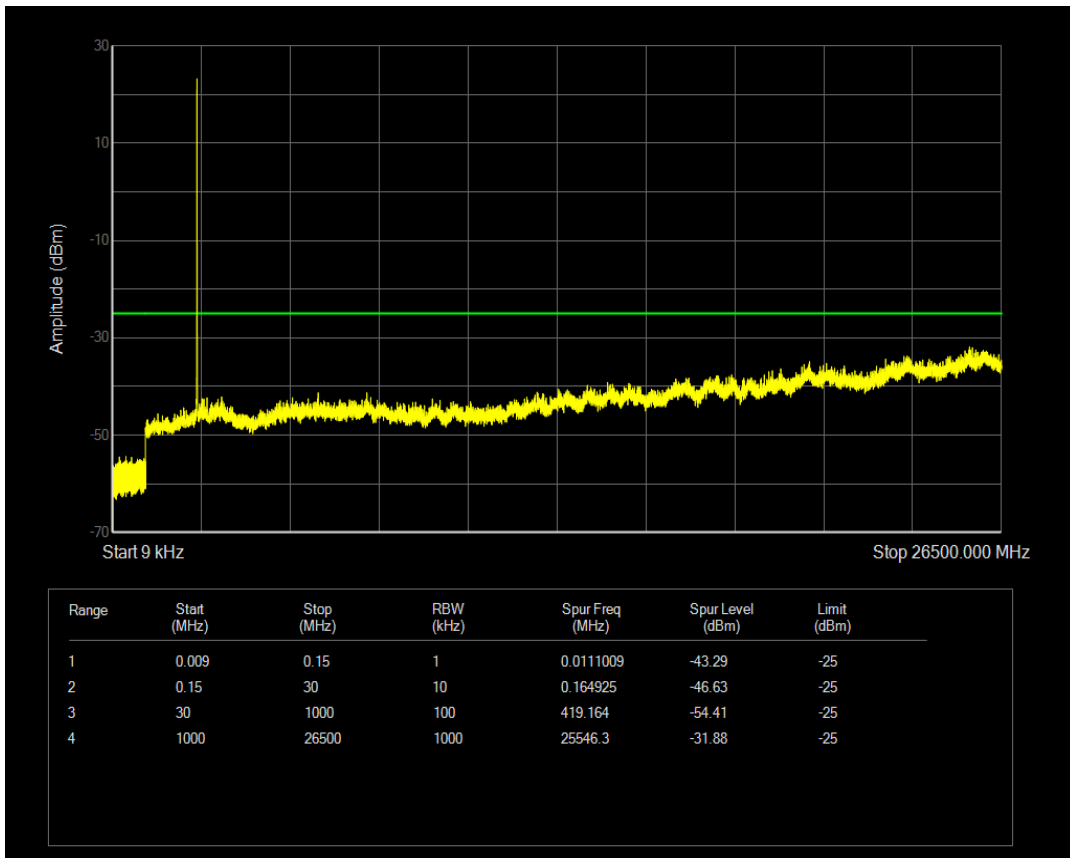

Band7 16QAM BW=5MHz Channel=21100 RB Size=25 Position=#0

Band7 QPSK BW=5MHz Channel=21425 RB Size=1 Position=#0