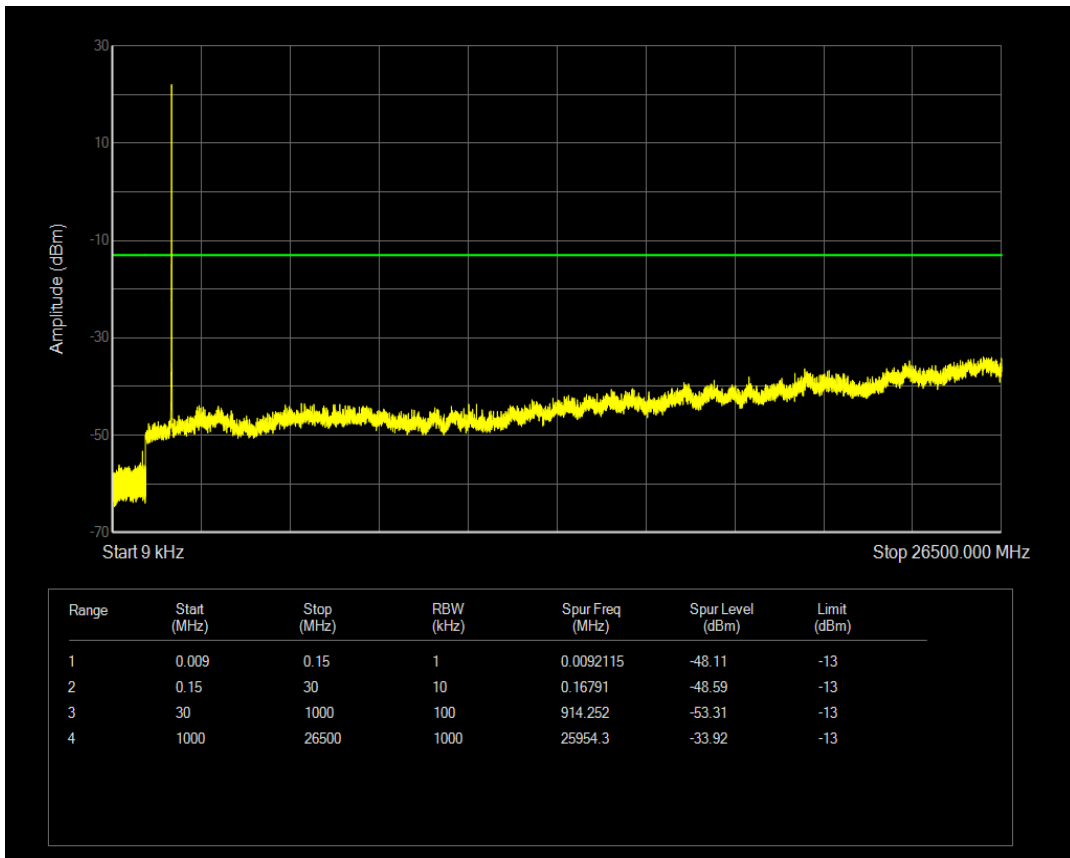

Band66 16QAM BW=5MHz Channel=132647 RB Size=25 Position=#0

Band66 QPSK BW=10MHz Channel=132022 RB Size=1 Position=#0