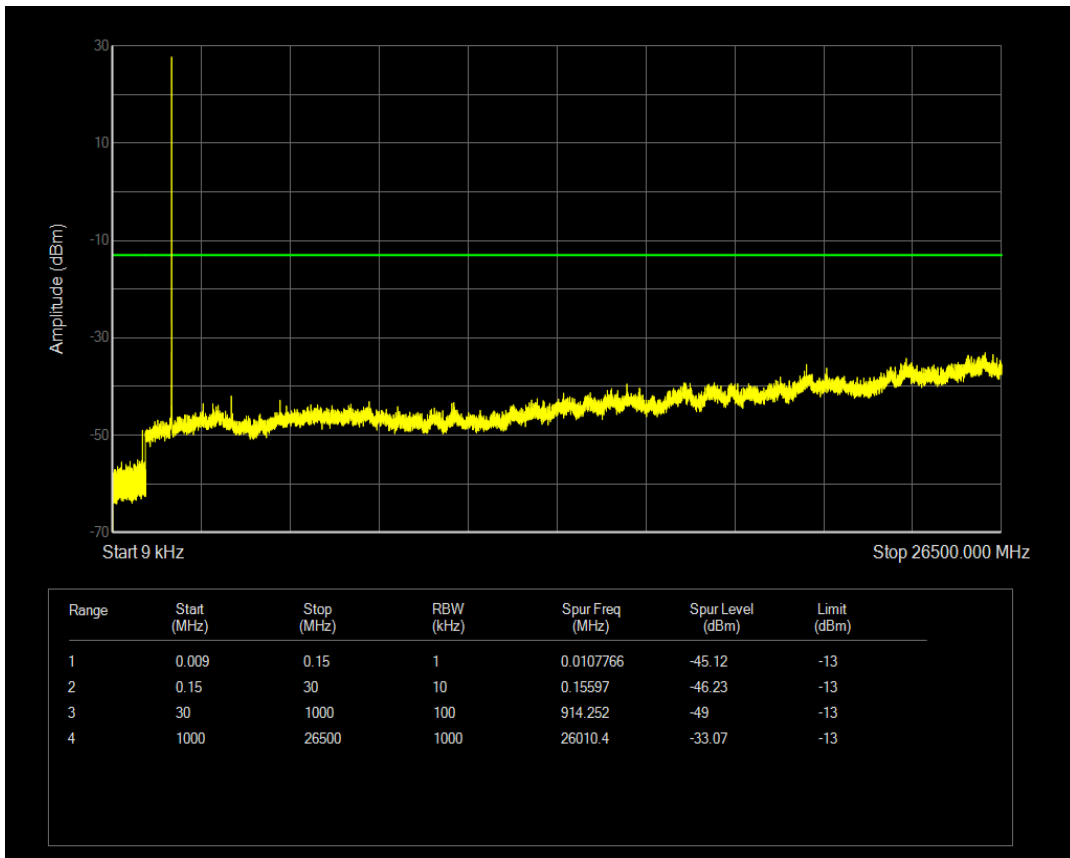

Band66 QPSK BW=1.4MHz Channel=132665 RB Size=1 Position=#0

Band66 16QAM BW=1.4MHz Channel=132322 RB Size=6 Position=#0