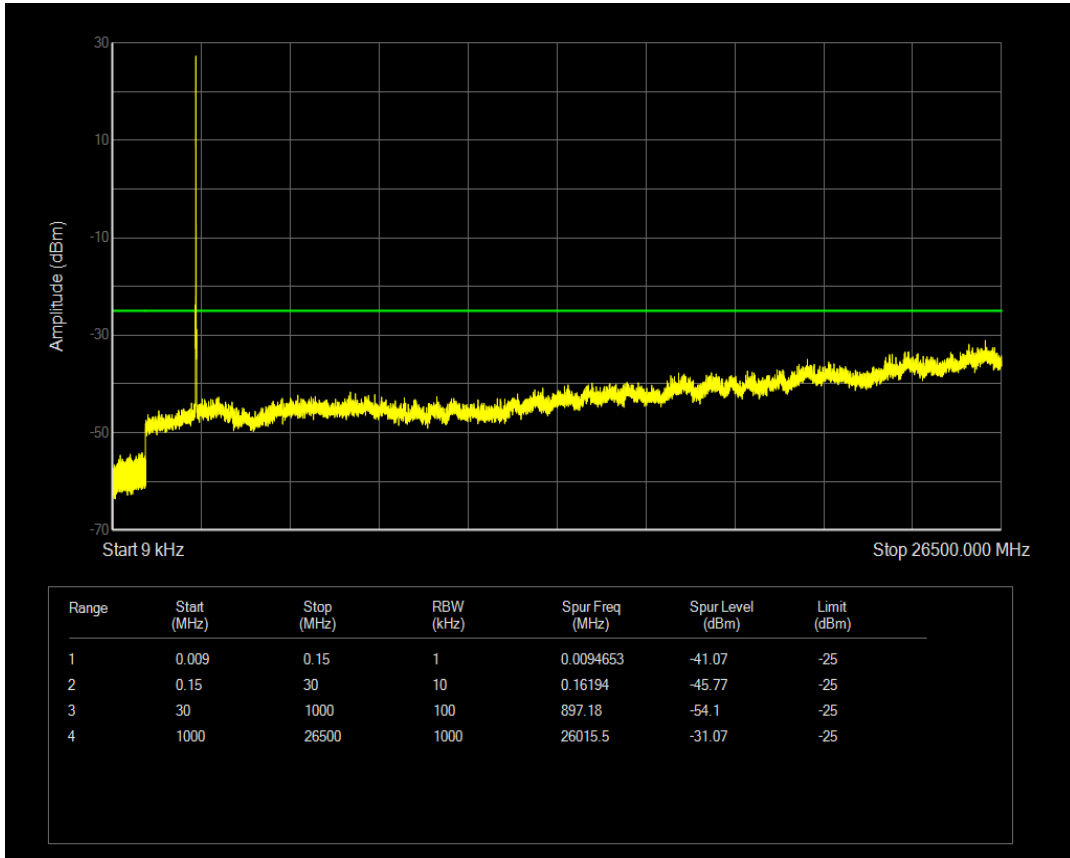

Band7 16QAM BW=5MHz Channel=21100 RB Size=25 Position=#0

Band7 QPSK BW=5MHz Channel=21425 RB Size=1 Position=#0

Band7 QPSK BW=5MHz Channel=21425 RB Size=25 Position=#0

Band7 16QAM BW=5MHz Channel=21425 RB Size=1 Position=#0

Band7 16QAM BW=5MHz Channel=21425 RB Size=25 Position=#0

Band7 QPSK BW=10MHz Channel=20800 RB Size=1 Position=#0

Band7 QPSK BW=10MHz Channel=20800 RB Size=50 Position=#0

Band7 16QAM BW=10MHz Channel=20800 RB Size=1 Position=#0