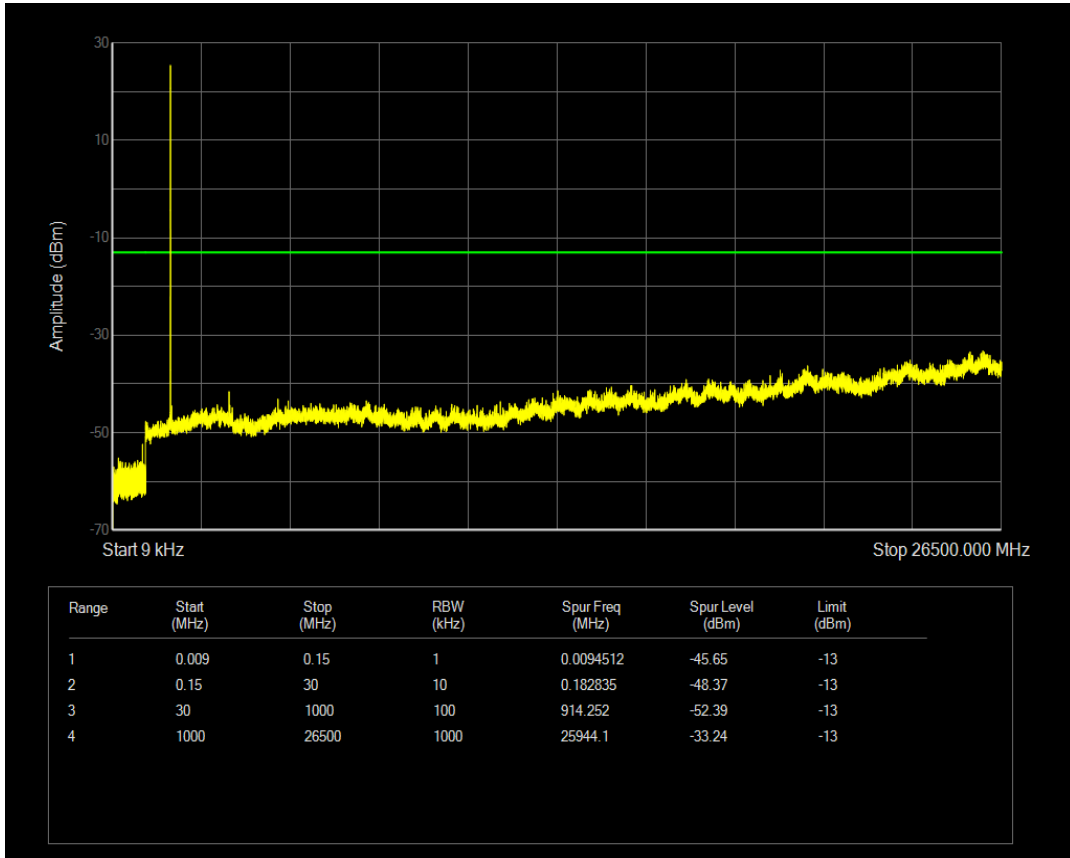

Band66 16QAM BW=1.4MHz Channel=131979 RB Size=6 Position=#0

Band66 QPSK BW=1.4MHz Channel=132322 RB Size=1 Position=#0

Band66 QPSK BW=1.4MHz Channel=132322 RB Size=6 Position=#0

Band66 16QAM BW=1.4MHz Channel=132322 RB Size=1 Position=#0

Band66 QPSK BW=1.4MHz Channel=132665 RB Size=1 Position=#0

Band66 16QAM BW=1.4MHz Channel=132322 RB Size=6 Position=#0

Band66 QPSK BW=1.4MHz Channel=132665 RB Size=6 Position=#0

Band66 16QAM BW=1.4MHz Channel=132665 RB Size=1 Position=#0