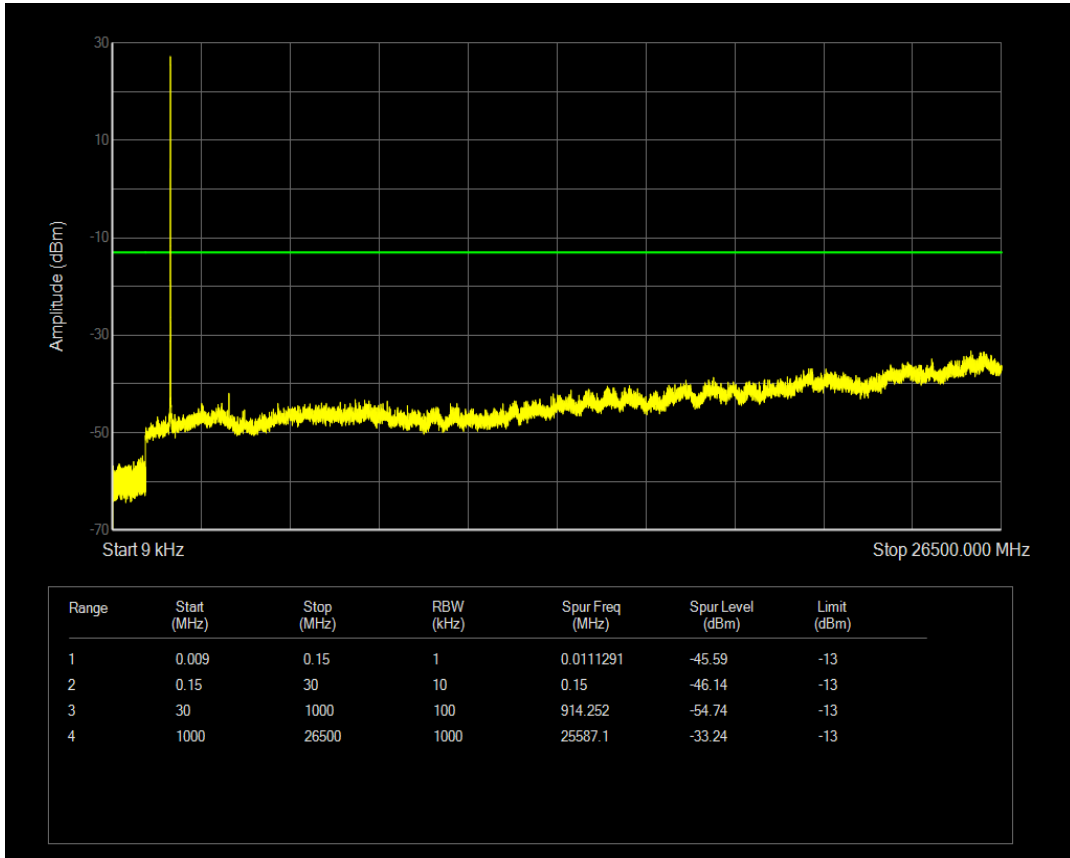

Band66 QPSK BW=5MHz Channel=132322 RB Size=1 Position=#0

Band66 QPSK BW=5MHz Channel=132322 RB Size=25 Position=#0