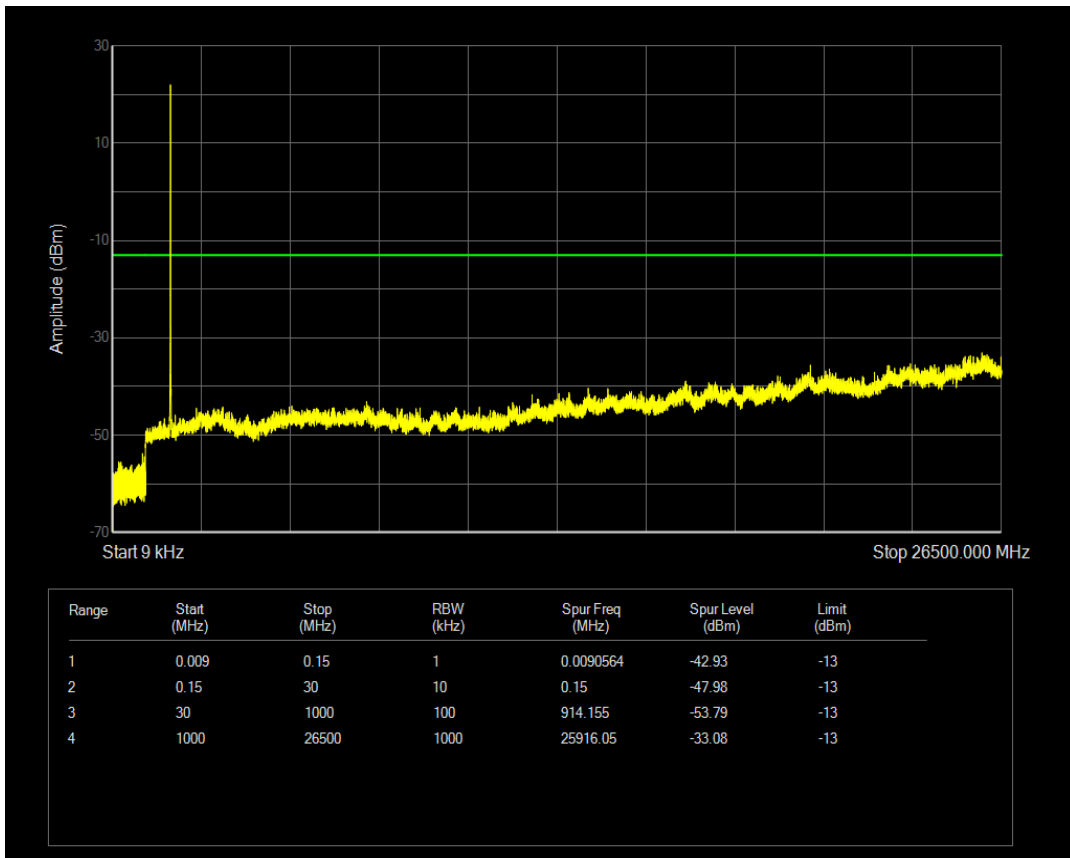

Band66 16QAM BW=5MHz Channel=132322 RB Size=25 Position=#0

Band66 QPSK BW=5MHz Channel=132647 RB Size=1 Position=#0