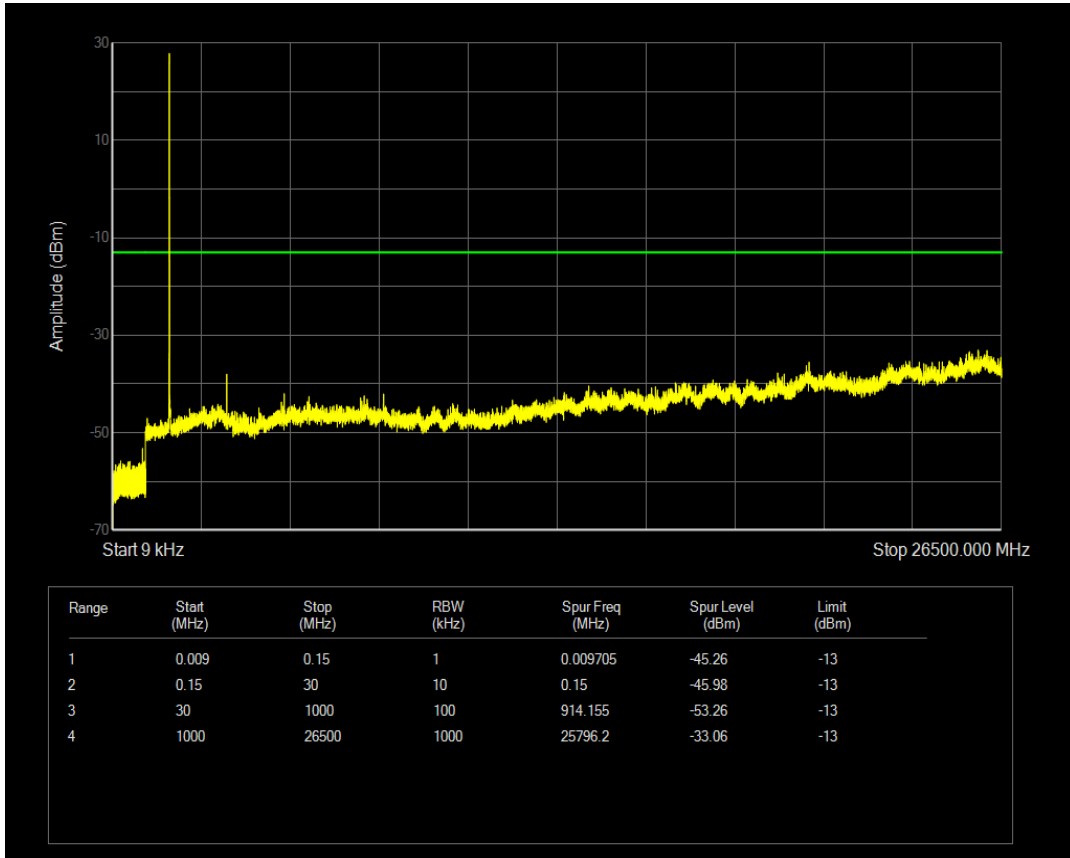

Band66 QPSK BW=5MHz Channel=131997 RB Size=1 Position=#0

Band66 16QAM BW=3MHz Channel=132657 RB Size=15 Position=#0

Band66 QPSK BW=5MHz Channel=131997 RB Size=25 Position=#0

Band66 16QAM BW=5MHz Channel=131997 RB Size=1 Position=#0