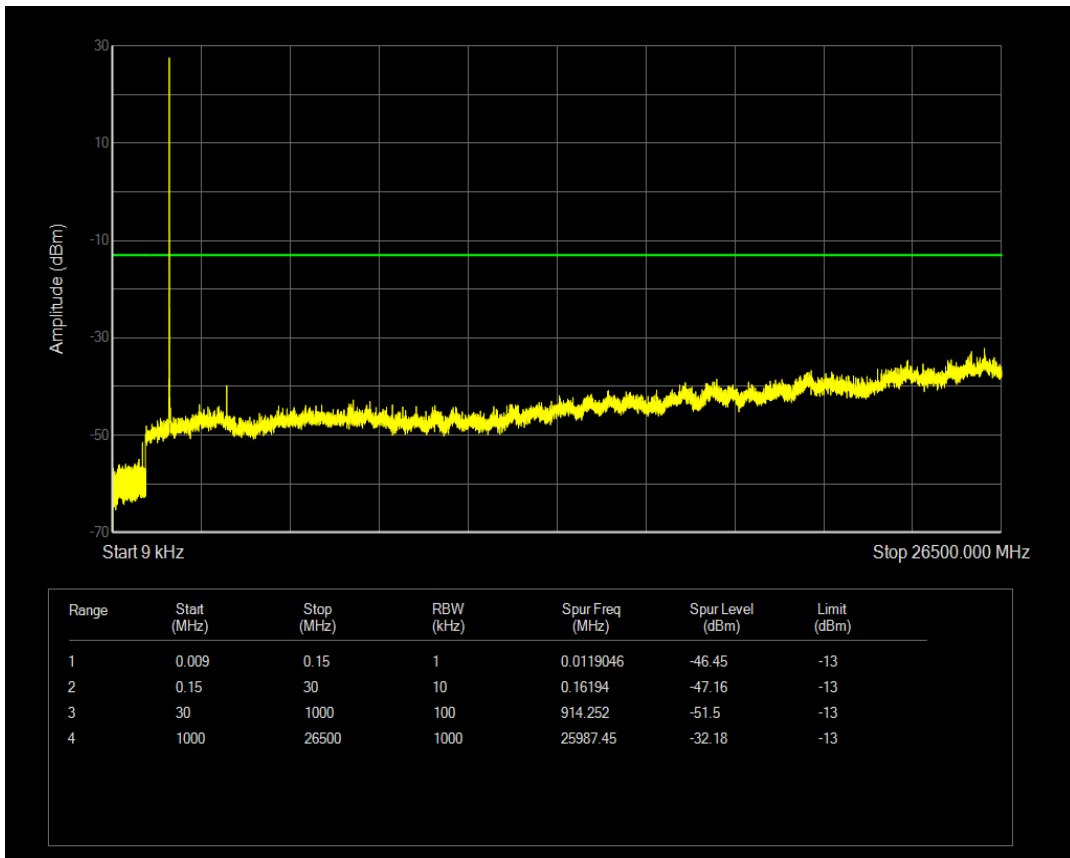

Band66 QPSK BW=3MHz Channel=131987 RB Size=1 Position=#0

Band66 16QAM BW=3MHz Channel=131987 RB Size=1 Position=#0