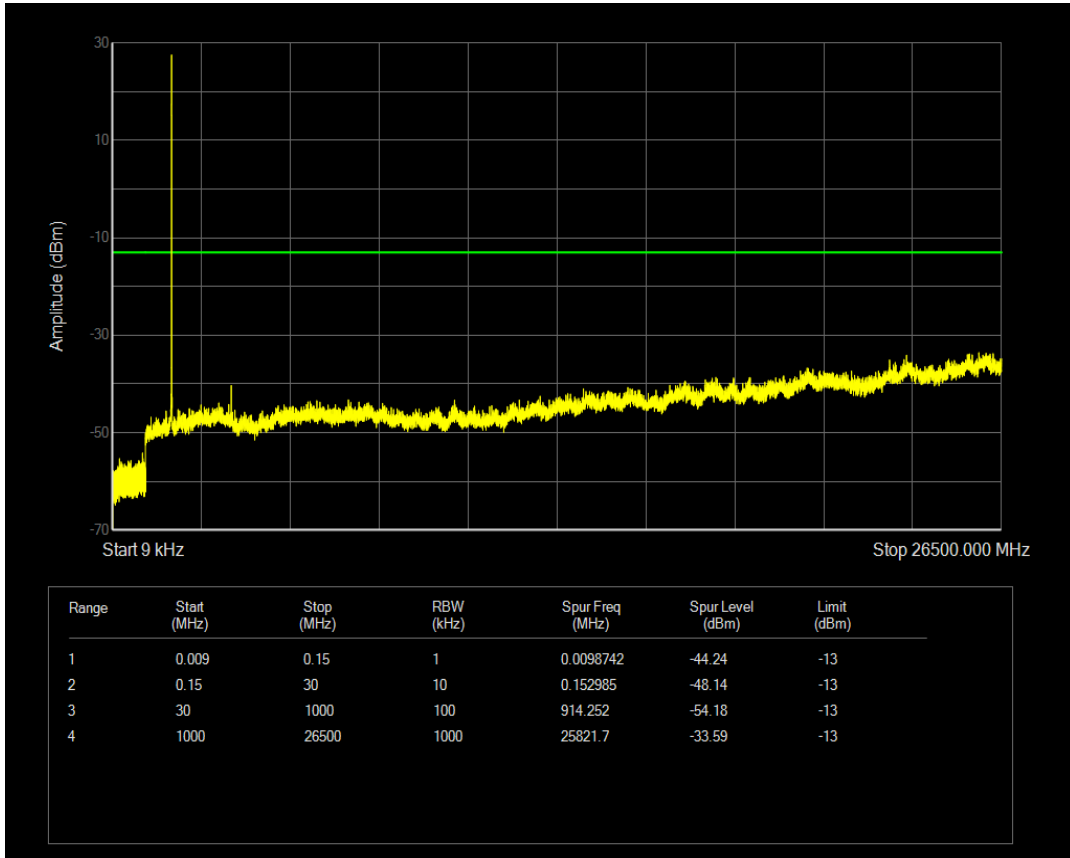

Band66 QPSK BW=3MHz Channel=132657 RB Size=1 Position=#0

Band66 QPSK BW=3MHz Channel=132657 RB Size=15 Position=#0