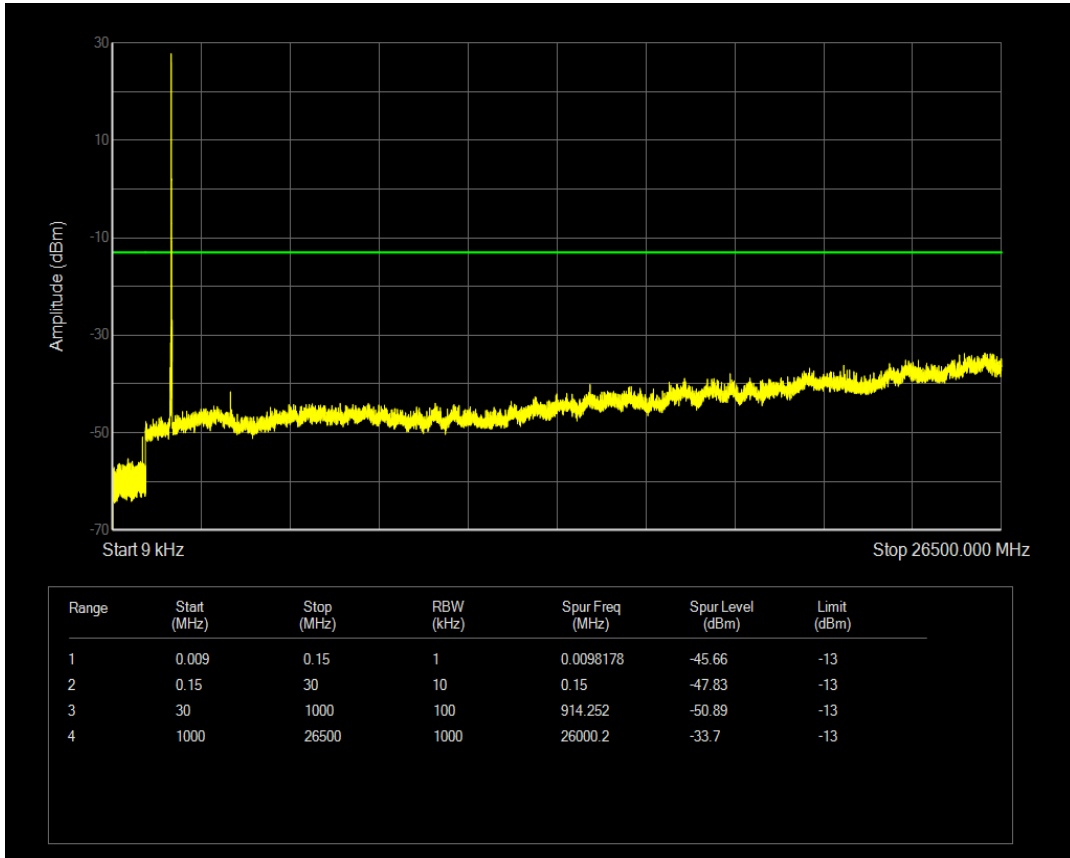

Band66 16QAM BW=15MHz Channel=132322 RB Size=75 Position=#0

Band66 QPSK BW=15MHz Channel=132597 RB Size=1 Position=#0

Band66 QPSK BW=15MHz Channel=132597 RB Size=75 Position=#0

Band66 16QAM BW=15MHz Channel=132597 RB Size=1 Position=#0