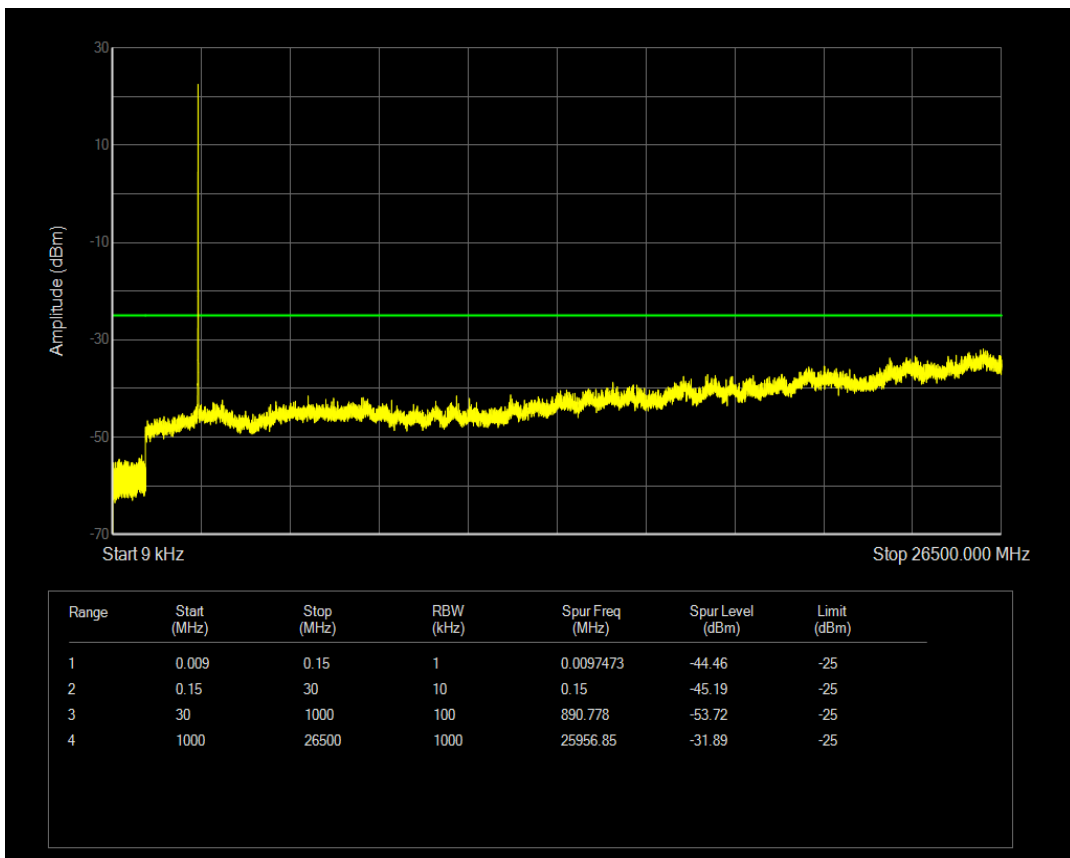

Band7 QPSK BW=5MHz Channel=21425 RB Size=25 Position=#0

Band7 16QAM BW=5MHz Channel=21425 RB Size=1 Position=#0