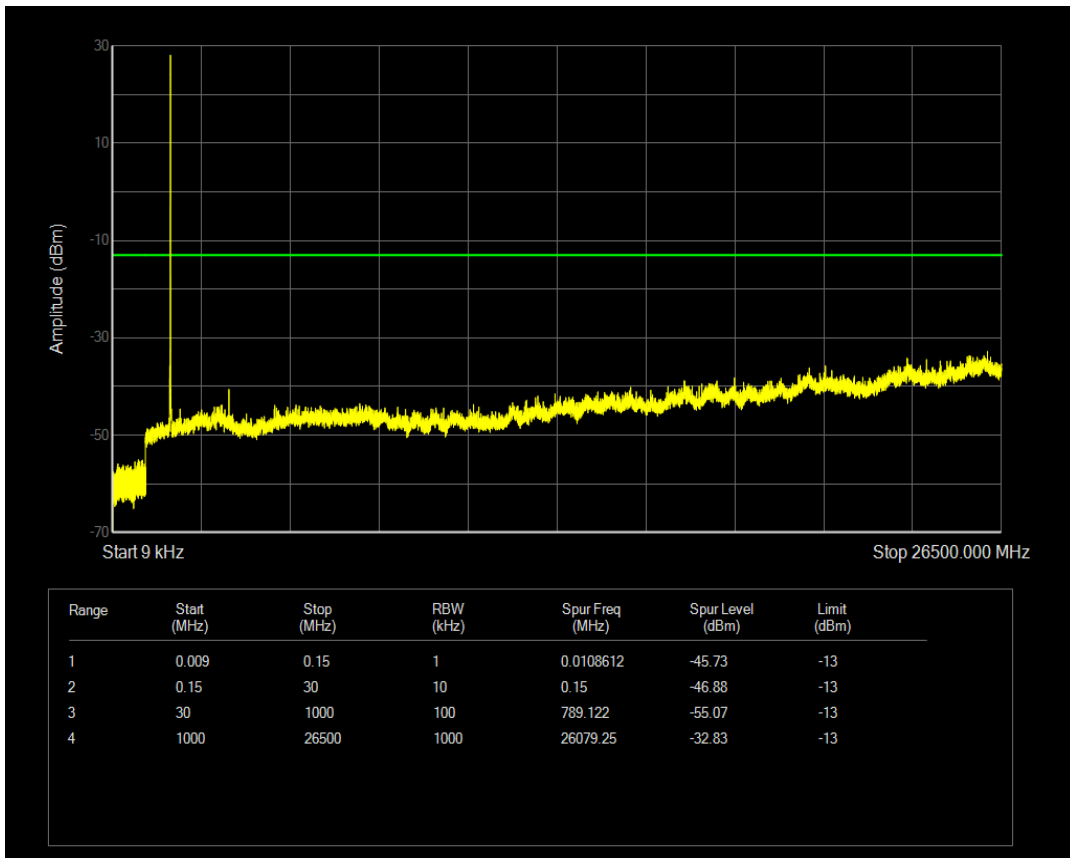

Band66 16QAM BW=3MHz Channel=132322 RB Size=1 Position=#0

Band66 QPSK BW=3MHz Channel=132322 RB Size=15 Position=#0