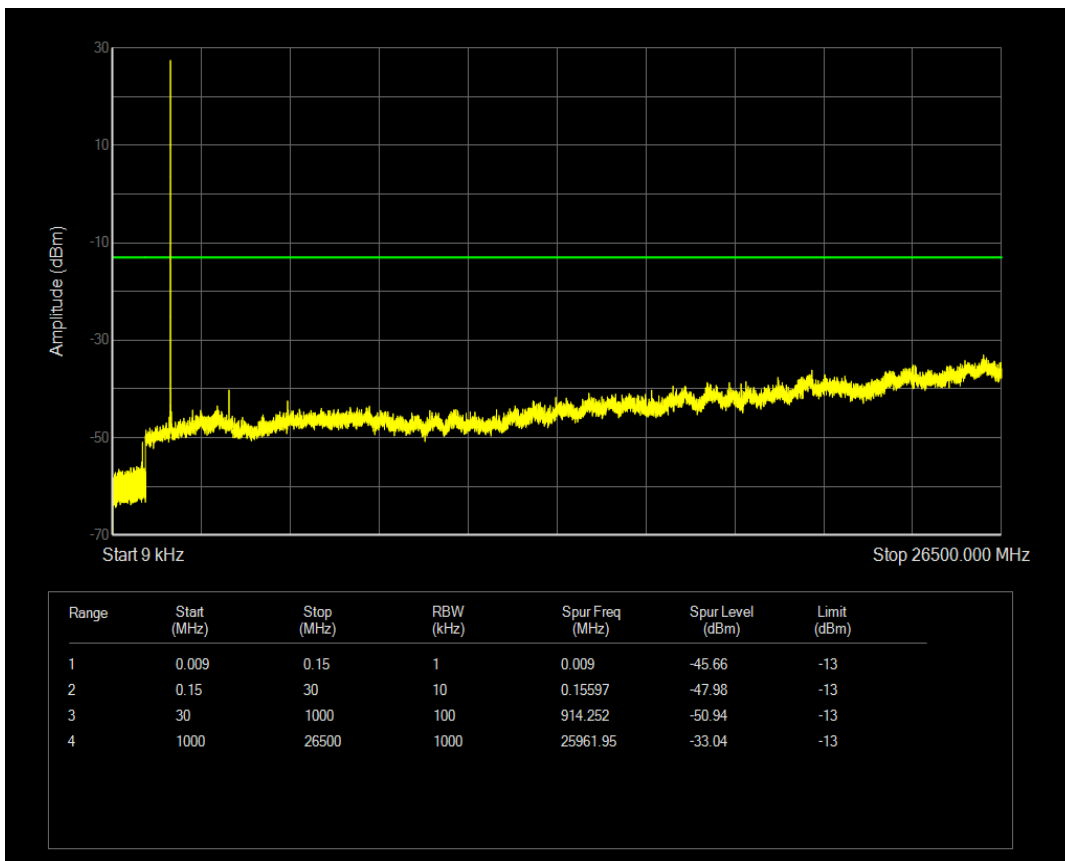

Band66 16QAM BW=1.4MHz Channel=131979 RB Size=6 Position=#0

Band66 QPSK BW=1.4MHz Channel=132322 RB Size=1 Position=#0

Band66 QPSK BW=1.4MHz Channel=132322 RB Size=6 Position=#0

Band66 16QAM BW=1.4MHz Channel=132322 RB Size=1 Position=#0

Band66 QPSK BW=1.4MHz Channel=132665 RB Size=1 Position=#0

Band66 16QAM BW=1.4MHz Channel=132322 RB Size=6 Position=#0

Band66 QPSK BW=1.4MHz Channel=132665 RB Size=6 Position=#0

Band66 16QAM BW=1.4MHz Channel=132665 RB Size=1 Position=#0