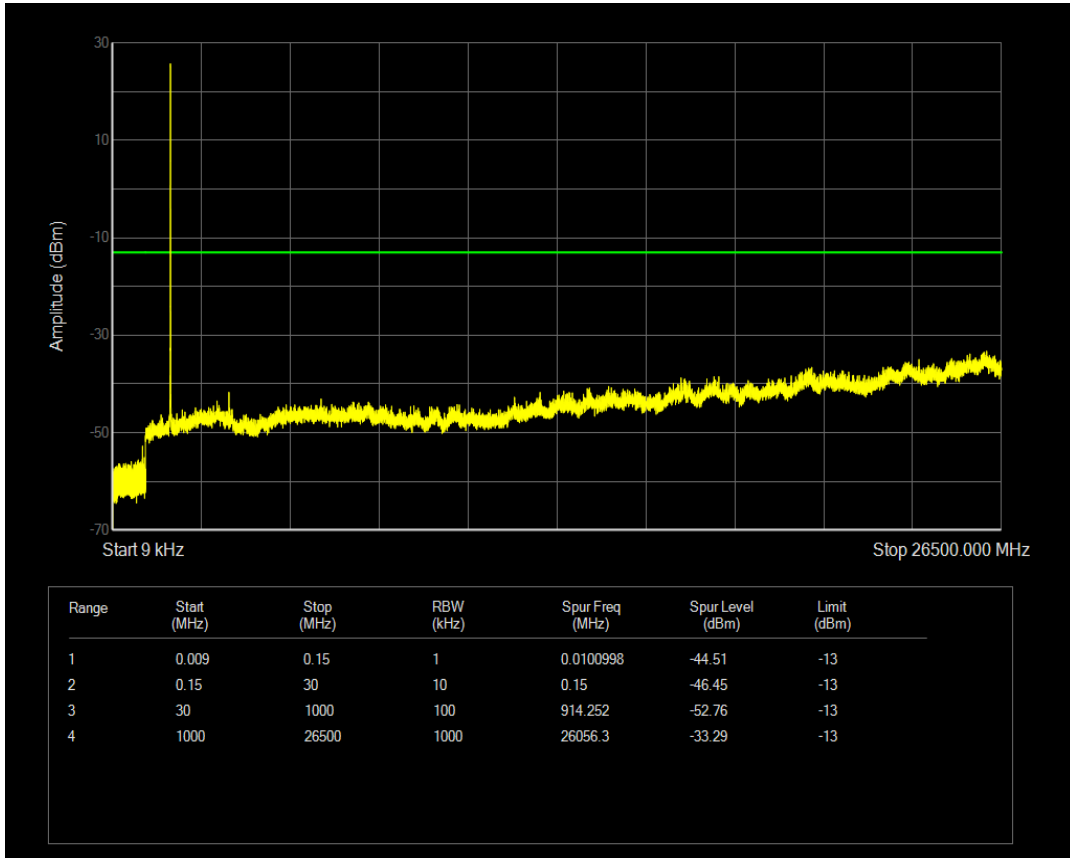

Band66 16QAM BW=5MHz Channel=131997 RB Size=25 Position=#0

Band66 QPSK BW=5MHz Channel=132322 RB Size=1 Position=#0

Band66 QPSK BW=5MHz Channel=132322 RB Size=25 Position=#0

Band66 16QAM BW=5MHz Channel=132322 RB Size=1 Position=#0