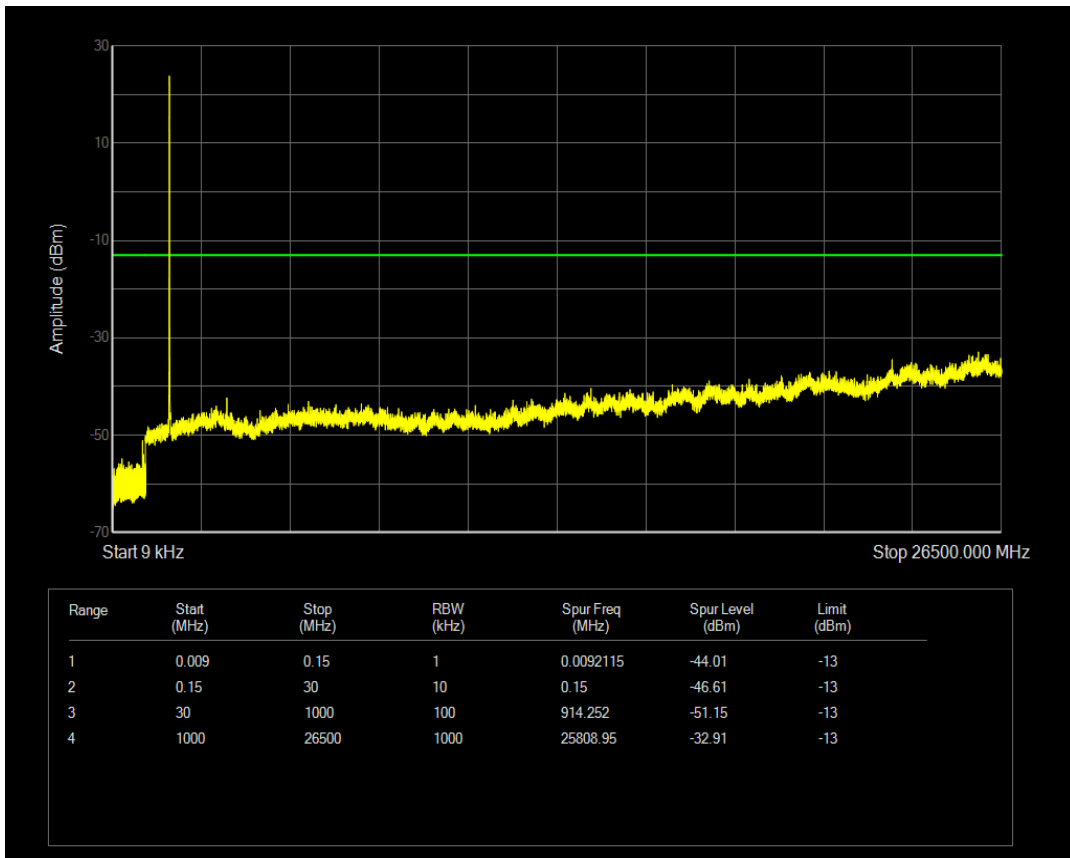

Band66 16QAM BW=5MHz Channel=131997 RB Size=25 Position=#0

Band66 QPSK BW=5MHz Channel=132322 RB Size=1 Position=#0