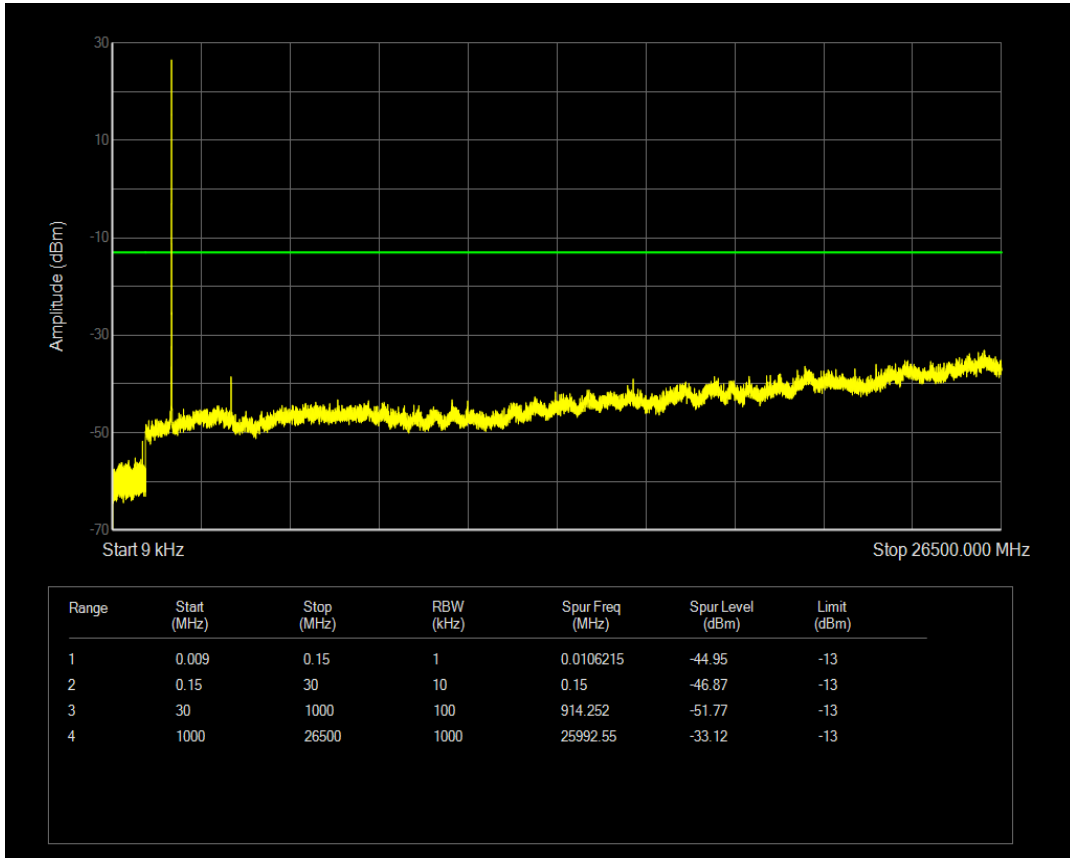

Band66 QPSK BW=5MHz Channel=132647 RB Size=1 Position=#0

Band66 QPSK BW=5MHz Channel=132647 RB Size=25 Position=#0