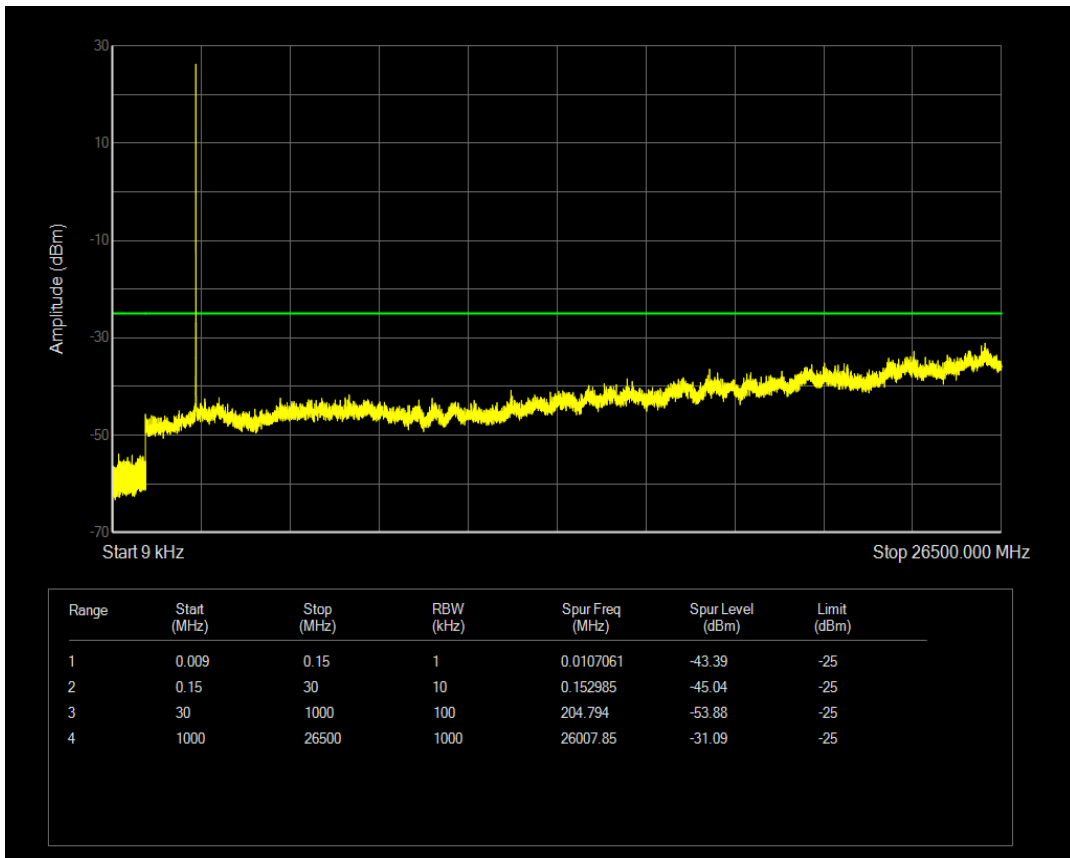

Band7 16QAM BW=5MHz Channel=20775 RB Size=1 Position=#0

Band7 QPSK BW=5MHz Channel=21100 RB Size=1 Position=#0