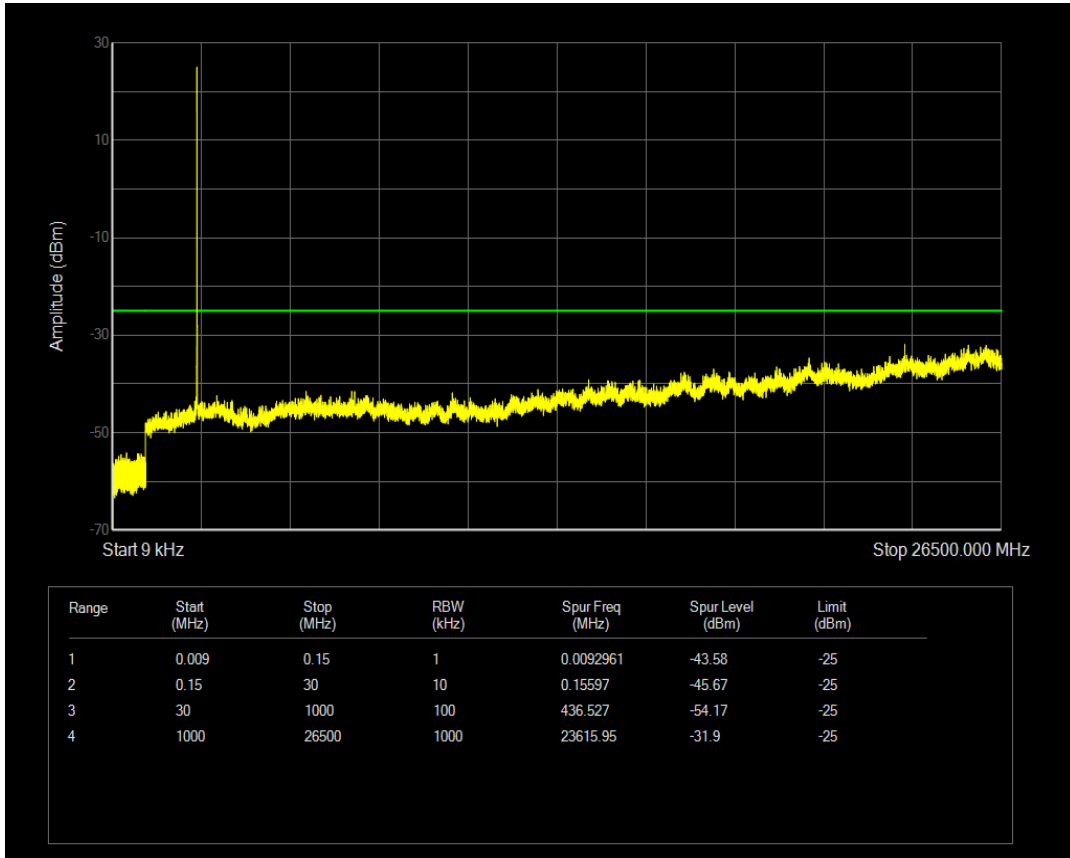

Band7 16QAM BW=5MHz Channel=20775 RB Size=1 Position=#0

Band7 QPSK BW=5MHz Channel=21100 RB Size=1 Position=#0

Band7 QPSK BW=5MHz Channel=21100 RB Size=25 Position=#0

Band7 16QAM BW=5MHz Channel=21100 RB Size=1 Position=#0