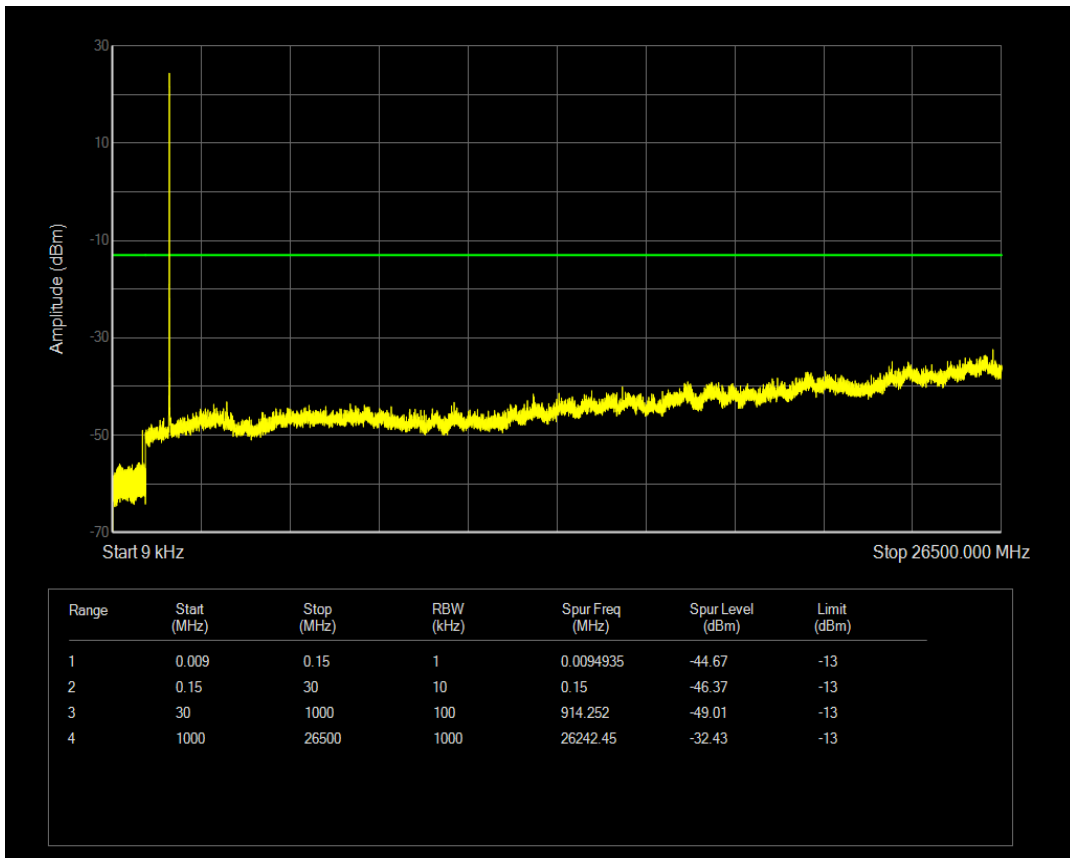

Band66 16QAM BW=3MHz Channel=131987 RB Size=15 Position=#0

Band66 QPSK BW=3MHz Channel=132322 RB Size=1 Position=#0