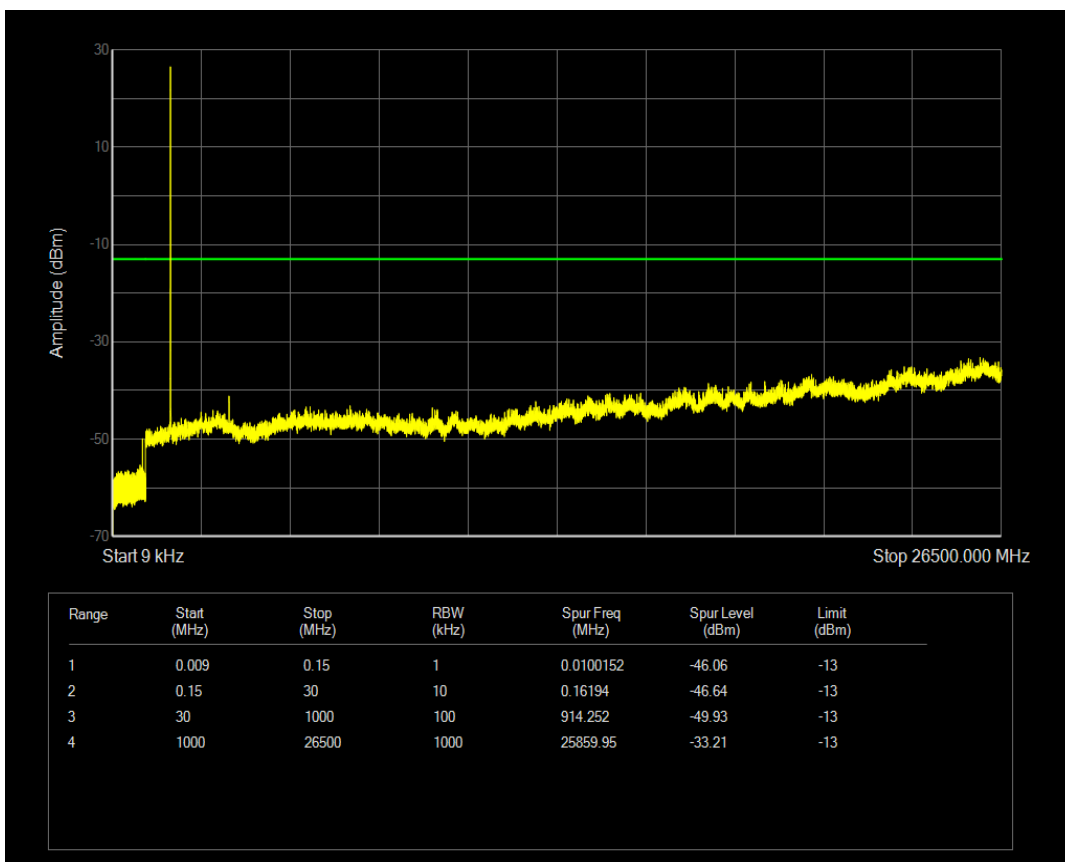

Band66 16QAM BW=1.4MHz Channel=131979 RB Size=6 Position=#0

Band66 QPSK BW=1.4MHz Channel=132322 RB Size=1 Position=#0

Band66 QPSK BW=1.4MHz Channel=132322 RB Size=6 Position=#0

Band66 16QAM BW=1.4MHz Channel=132322 RB Size=1 Position=#0