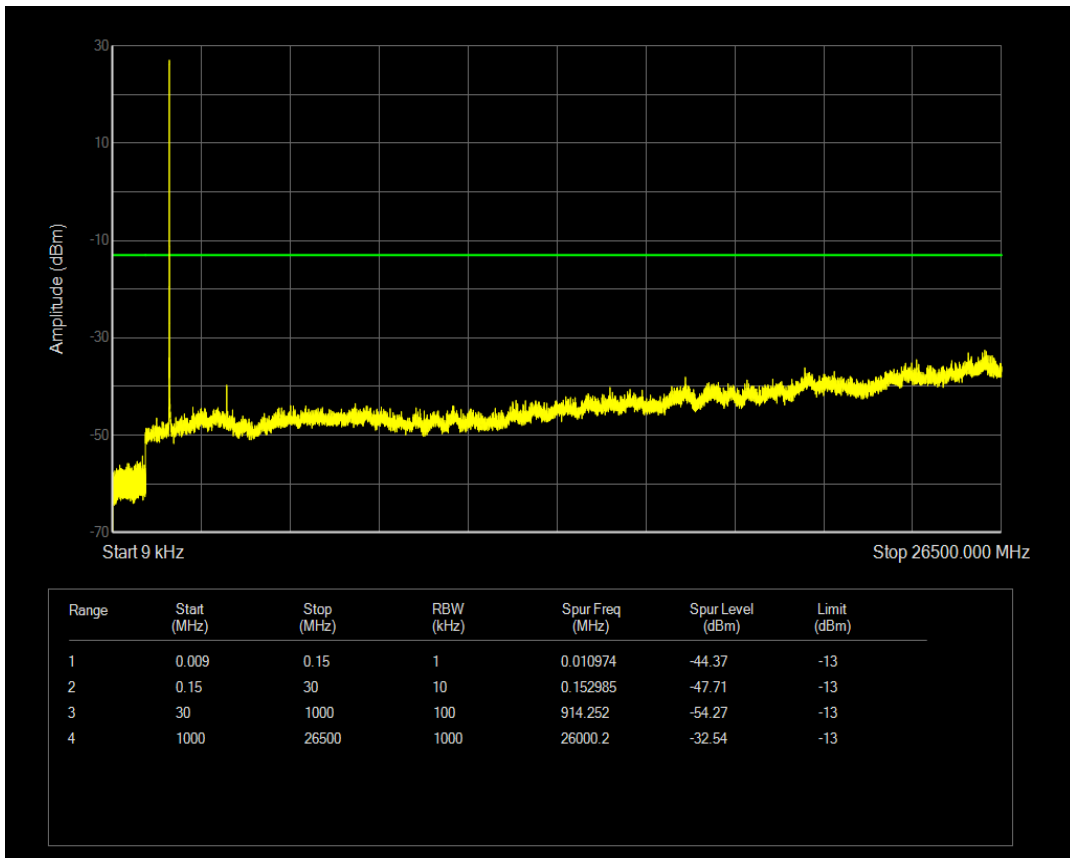

Band66 QPSK BW=5MHz Channel=131997 RB Size=1 Position=#0

Band66 16QAM BW=3MHz Channel=132657 RB Size=15 Position=#0