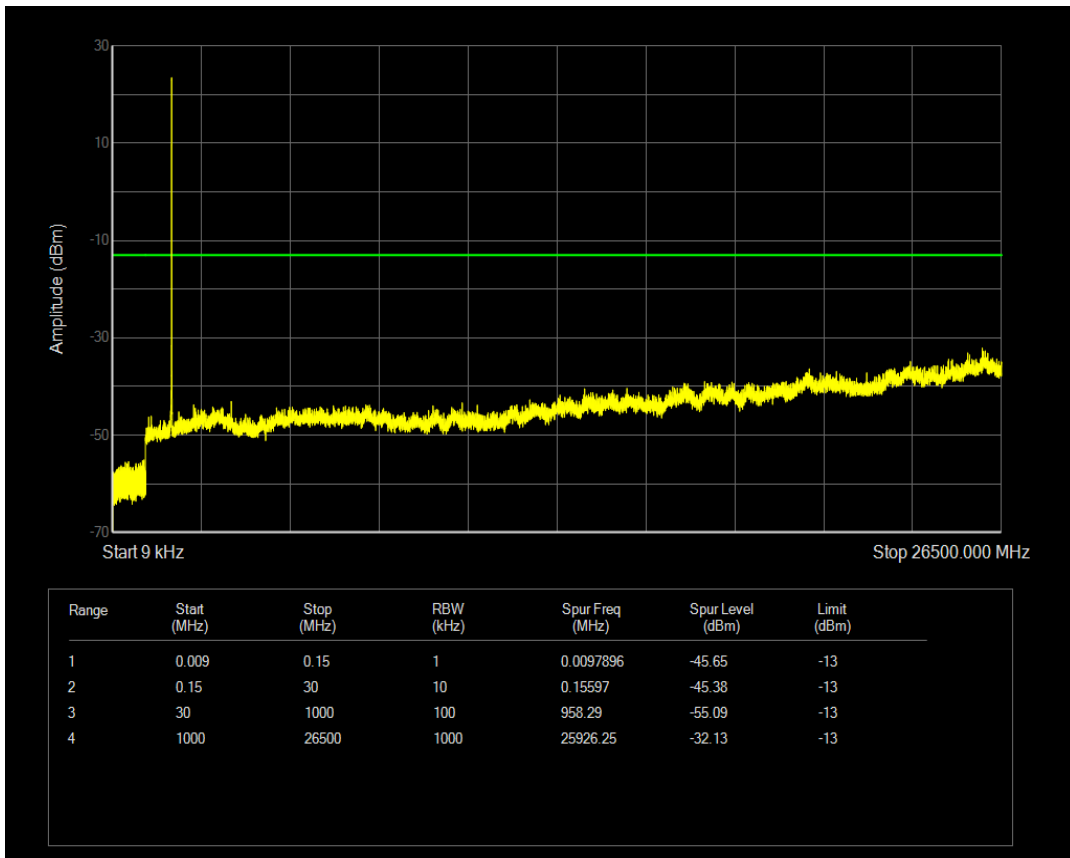

Band66 QPSK BW=3MHz Channel=132657 RB Size=15 Position=#0

Band66 16QAM BW=3MHz Channel=132657 RB Size=1 Position=#0