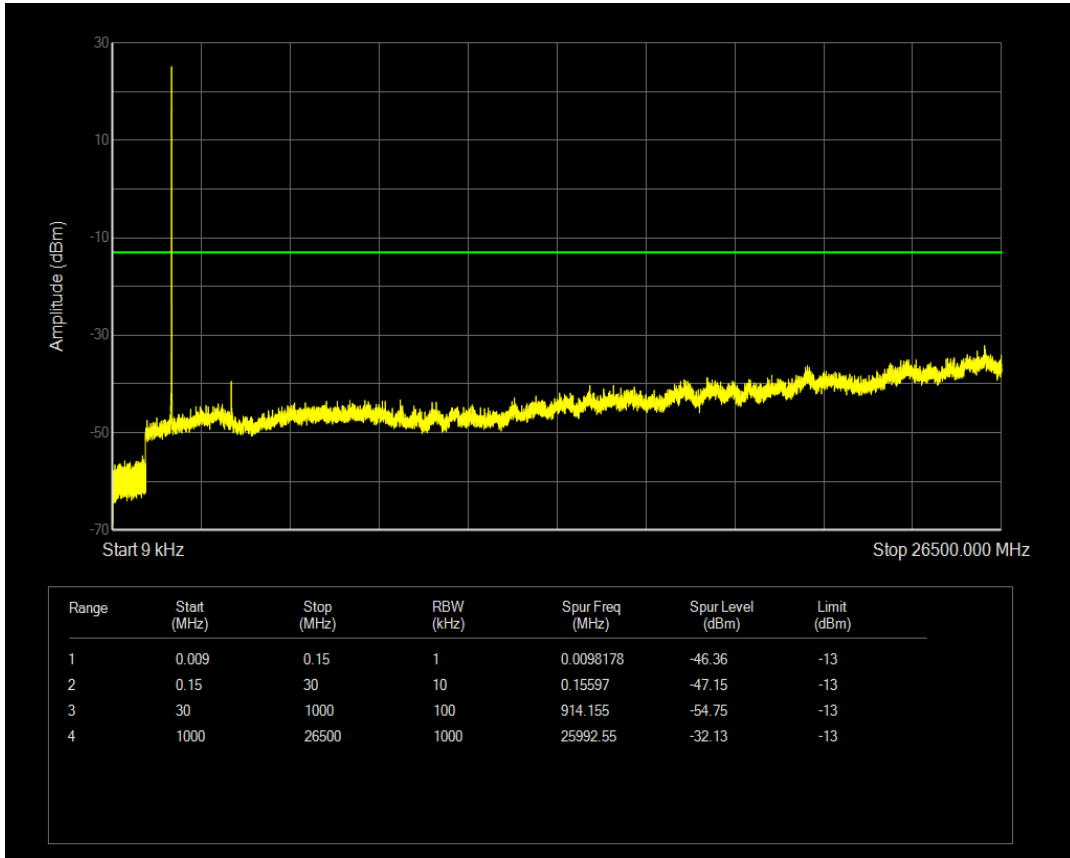

Band66 16QAM BW=3MHz Channel=132322 RB Size=15 Position=#0

Band66 QPSK BW=3MHz Channel=132657 RB Size=1 Position=#0

Band66 QPSK BW=3MHz Channel=132657 RB Size=15 Position=#0

Band66 16QAM BW=3MHz Channel=132657 RB Size=1 Position=#0