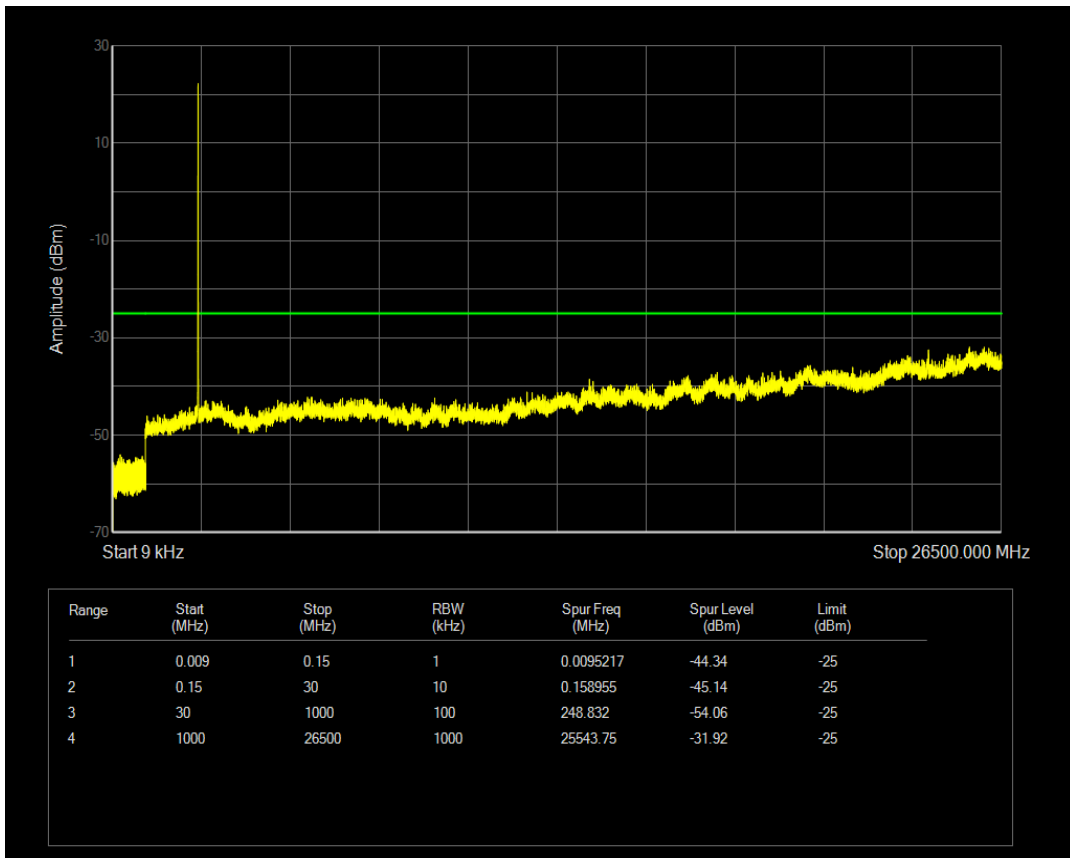

Band7 16QAM BW=5MHz Channel=21100 RB Size=25 Position=#0

Band7 QPSK BW=5MHz Channel=21425 RB Size=1 Position=#0

Band7 QPSK BW=5MHz Channel=21425 RB Size=25 Position=#0

Band7 16QAM BW=5MHz Channel=21425 RB Size=1 Position=#0

Band7 16QAM BW=5MHz Channel=21425 RB Size=25 Position=#0

Band7 QPSK BW=10MHz Channel=20800 RB Size=1 Position=#0

Band7 QPSK BW=10MHz Channel=20800 RB Size=50 Position=#0

Band7 16QAM BW=10MHz Channel=20800 RB Size=1 Position=#0