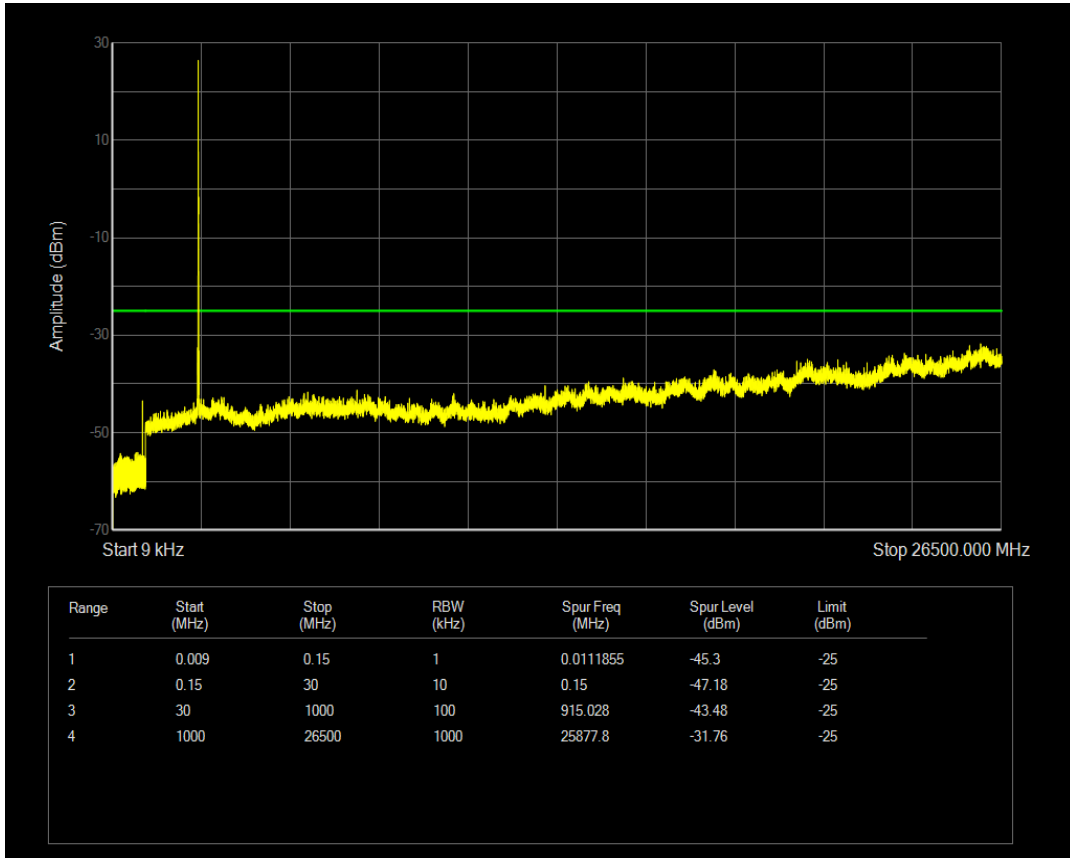

Band38 16QAM BW=10MHz Channel=38000 RB Size=50 Position=#0

Band38 QPSK BW=10MHz Channel=38200 RB Size=1 Position=#0

Band38 QPSK BW=10MHz Channel=38200 RB Size=50 Position=#0

Band38 16QAM BW=10MHz Channel=38200 RB Size=1 Position=#0

Band38 16QAM BW=10MHz Channel=38200 RB Size=50 Position=#0

Band38 QPSK BW=15MHz Channel=37825 RB Size=1 Position=#0

Band38 QPSK BW=15MHz Channel=37825 RB Size=75 Position=#0

Band38 16QAM BW=15MHz Channel=37825 RB Size=1 Position=#0

Band38 16QAM BW=15MHz Channel=37825 RB Size=75 Position=#0

Band38 QPSK BW=15MHz Channel=38000 RB Size=75 Position=#0

Band38 QPSK BW=15MHz Channel=38000 RB Size=1 Position=#0

Band38 16QAM BW=15MHz Channel=38000 RB Size=1 Position=#0