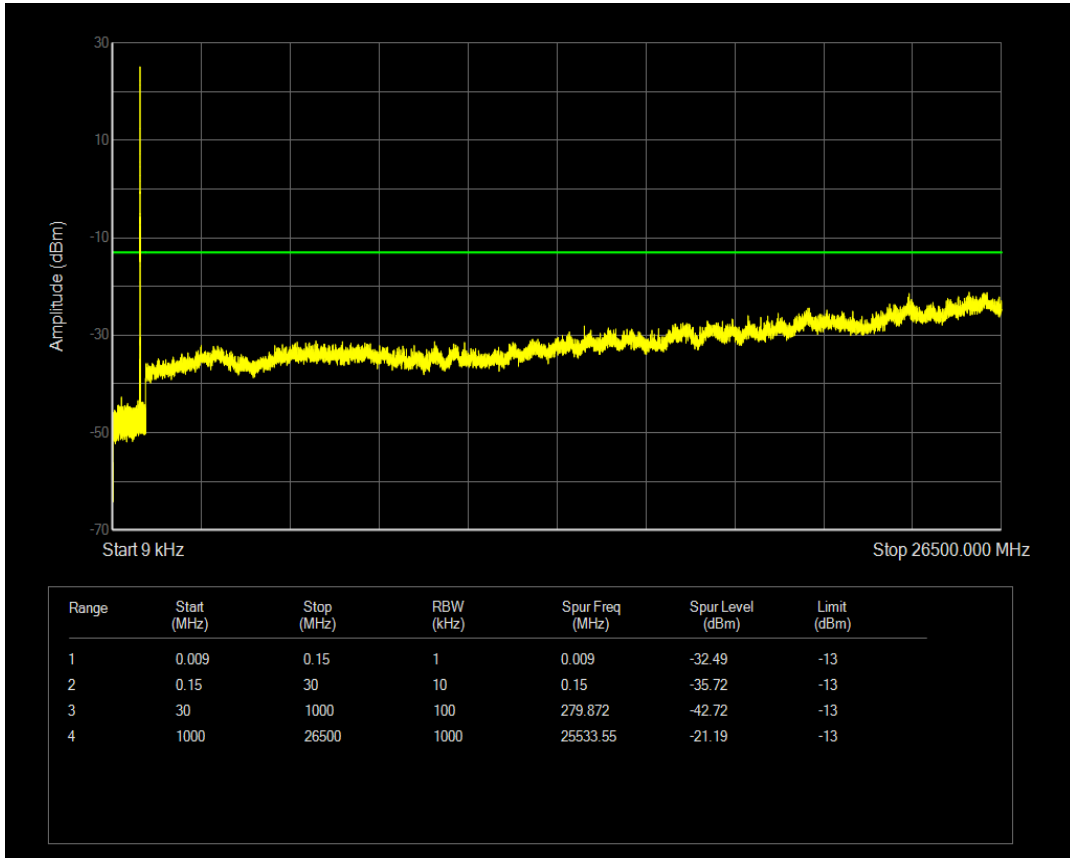

Band5 16QAM BW=3MHz Channel=20635 RB Size=15 Position=#0

Band5 QPSK BW=5MHz Channel=20425 RB Size=1 Position=#0

Band5 QPSK BW=5MHz Channel=20425 RB Size=25 Position=#0

Band5 16QAM BW=5MHz Channel=20425 RB Size=1 Position=#0

Band5 16QAM BW=5MHz Channel=20425 RB Size=25 Position=#0

Band5 QPSK BW=5MHz Channel=20525 RB Size=1 Position=#0

Band5 QPSK BW=5MHz Channel=20525 RB Size=25 Position=#0

Band5 16QAM BW=5MHz Channel=20525 RB Size=1 Position=#0