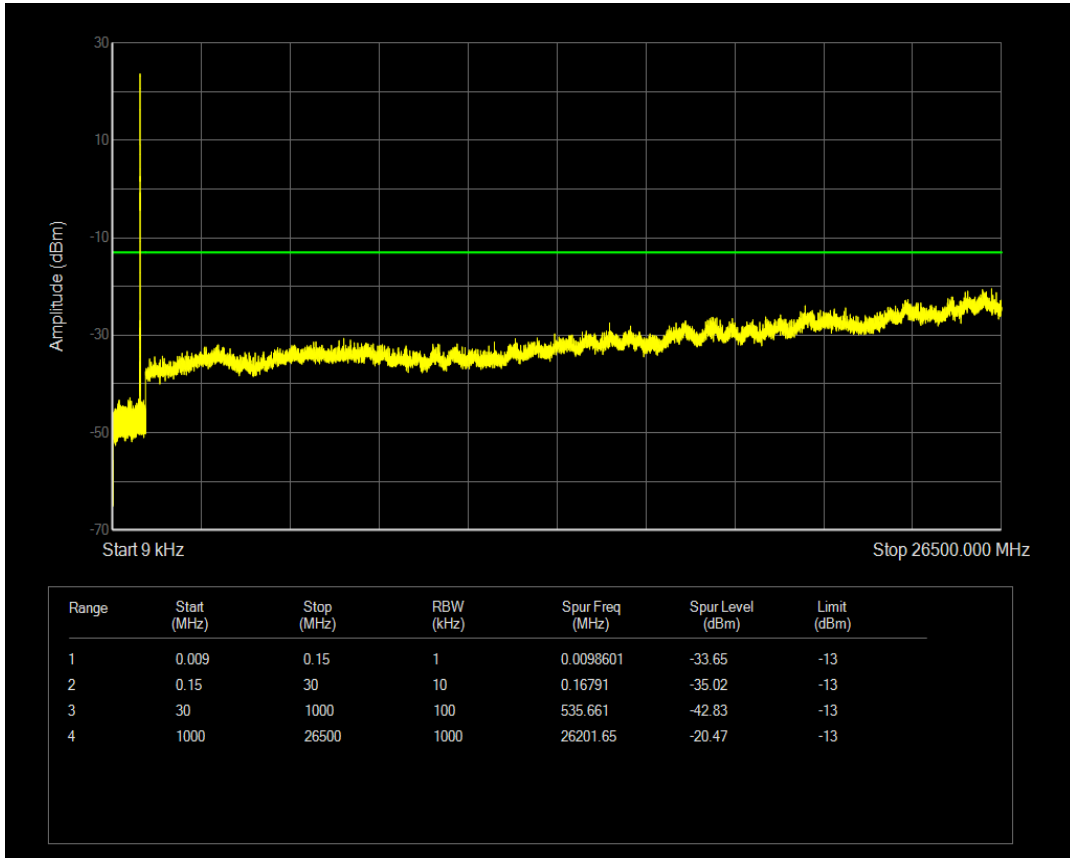

Band4 16QAM BW=20MHz Channel=20300 RB Size=100 Position=#0

Band5 QPSK BW=1.4MHz Channel=20407 RB Size=1 Position=#0

Band5 QPSK BW=1.4MHz Channel=20407 RB Size=6 Position=#0

Band5 16QAM BW=1.4MHz Channel=20407 RB Size=1 Position=#0

Band5 QPSK BW=1.4MHz Channel=20525 RB Size=1 Position=#0

Band5 16QAM BW=1.4MHz Channel=20407 RB Size=6 Position=#0

Band5 QPSK BW=1.4MHz Channel=20525 RB Size=6 Position=#0

Band5 16QAM BW=1.4MHz Channel=20525 RB Size=1 Position=#0

Band5 16QAM BW=1.4MHz Channel=20525 RB Size=6 Position=#0

Band5 QPSK BW=1.4MHz Channel=20643 RB Size=1 Position=#0

Band5 16QAM BW=1.4MHz Channel=20643 RB Size=1 Position=#0

Band5 QPSK BW=1.4MHz Channel=20643 RB Size=6 Position=#0