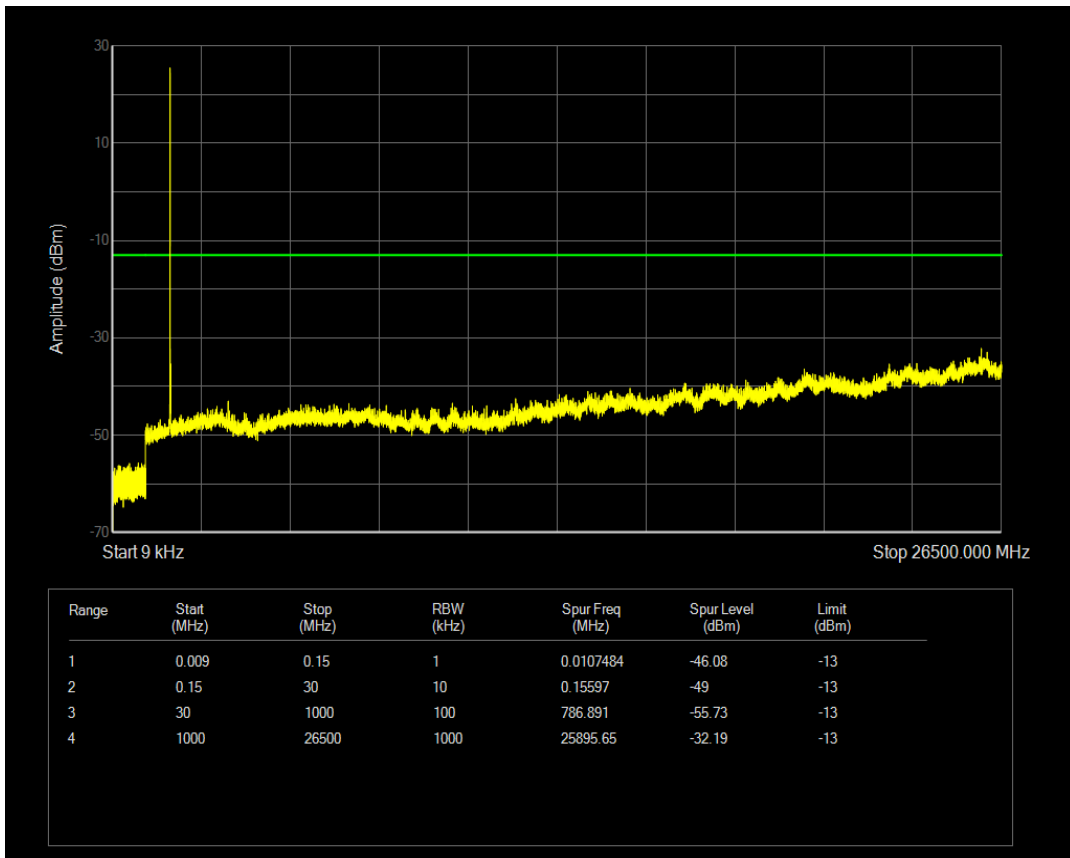

Band4 16QAM BW=1.4MHz Channel=20175 RB Size=6 Position=#0

Band4 QPSK BW=1.4MHz Channel=20393 RB Size=6 Position=#0