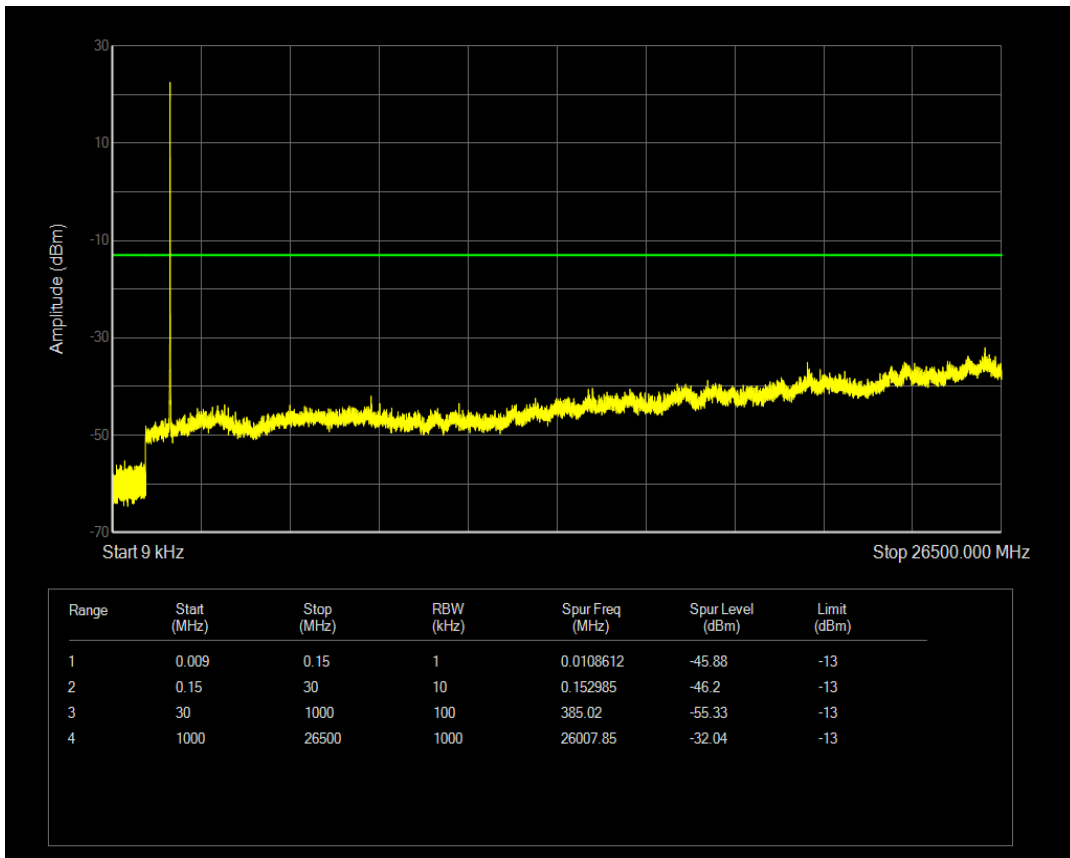

Band4 16QAM BW=5MHz Channel=20175 RB Size=25 Position=#0

Band4 QPSK BW=5MHz Channel=20375 RB Size=1 Position=#0