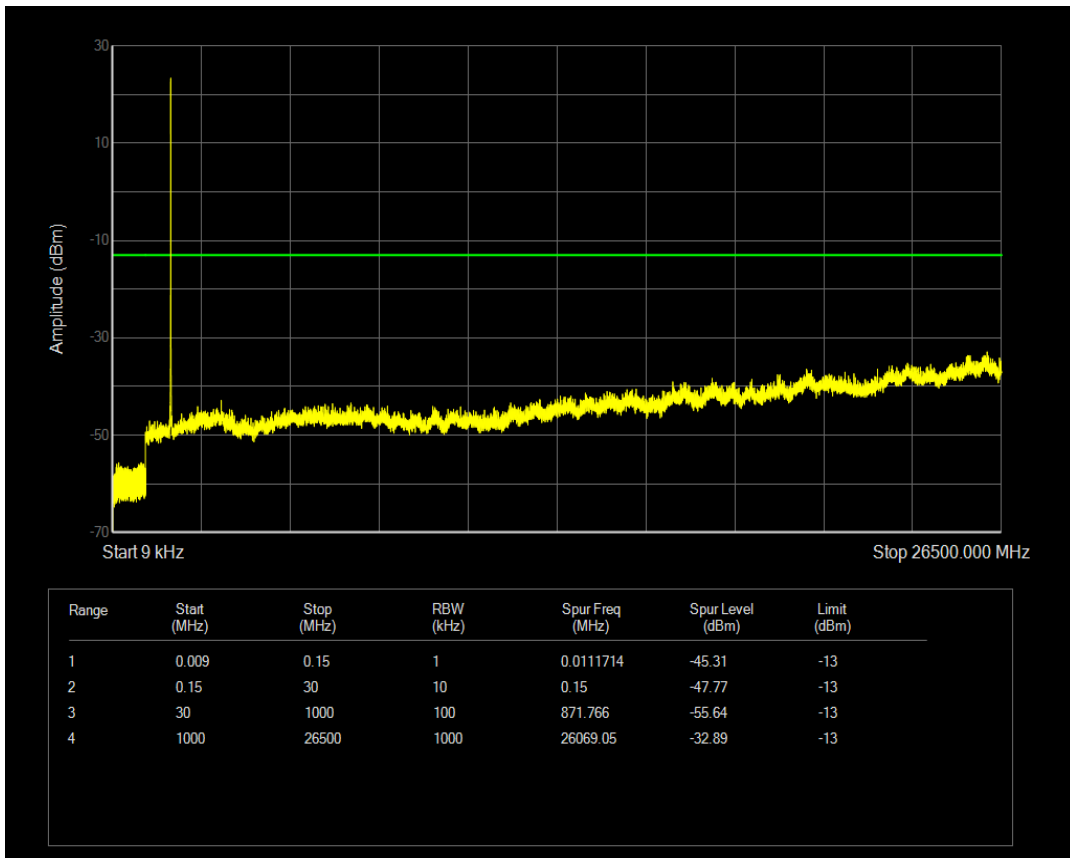

Band4 QPSK BW=3MHz Channel=20385 RB Size=15 Position=#0

Band4 16QAM BW=3MHz Channel=20385 RB Size=1 Position=#0