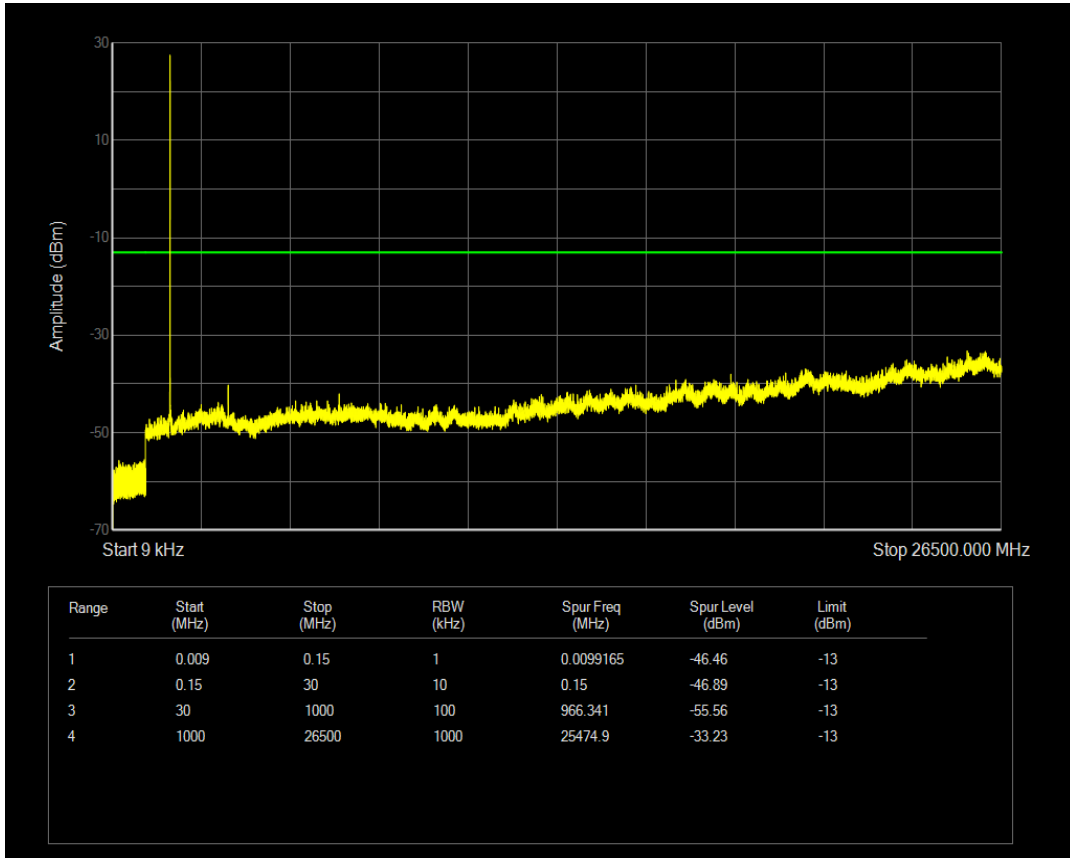

Band4 16QAM BW=1.4MHz Channel=19957 RB Size=6 Position=#0

Band4 QPSK BW=1.4MHz Channel=20175 RB Size=1 Position=#0

Band4 QPSK BW=1.4MHz Channel=20175 RB Size=6 Position=#0

Band4 16QAM BW=1.4MHz Channel=20175 RB Size=1 Position=#0