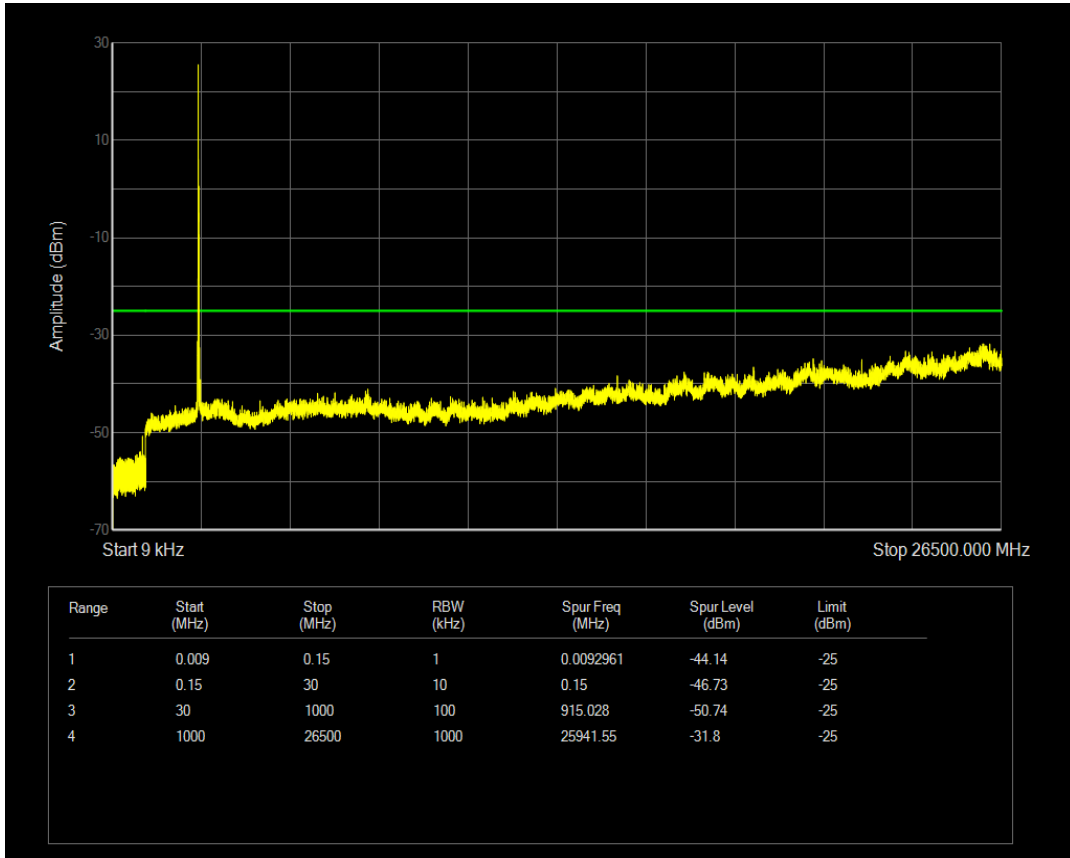

Band38 QPSK BW=20MHz Channel=37850 RB Size=1 Position=#0

Band38 QPSK BW=20MHz Channel=37850 RB Size=100 Position=#0