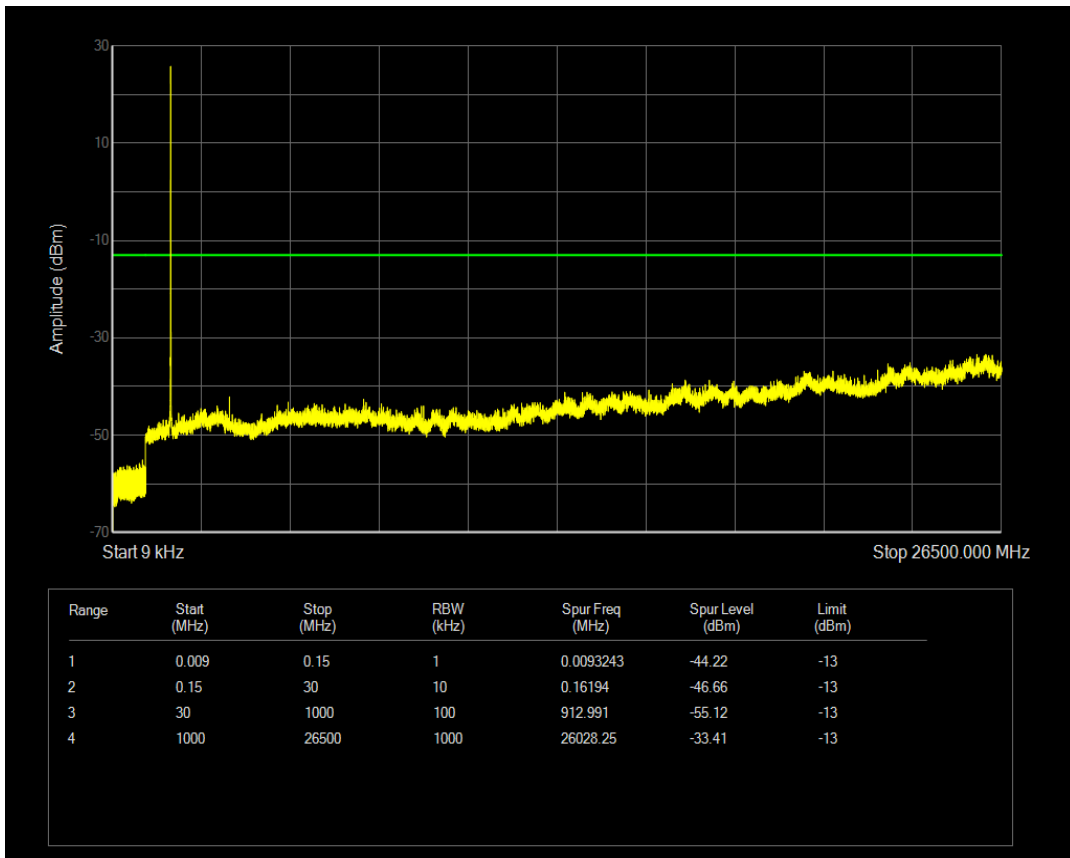

Band4 16QAM BW=5MHz Channel=20175 RB Size=25 Position=#0

Band4 QPSK BW=5MHz Channel=20375 RB Size=1 Position=#0

Band4 QPSK BW=5MHz Channel=20375 RB Size=25 Position=#0

Band4 16QAM BW=5MHz Channel=20375 RB Size=25 Position=#0

Band4 16QAM BW=5MHz Channel=20375 RB Size=1 Position=#0

Band4 QPSK BW=10MHz Channel=20000 RB Size=1 Position=#0

Band4 QPSK BW=10MHz Channel=20000 RB Size=50 Position=#0

Band4 16QAM BW=10MHz Channel=20000 RB Size=1 Position=#0