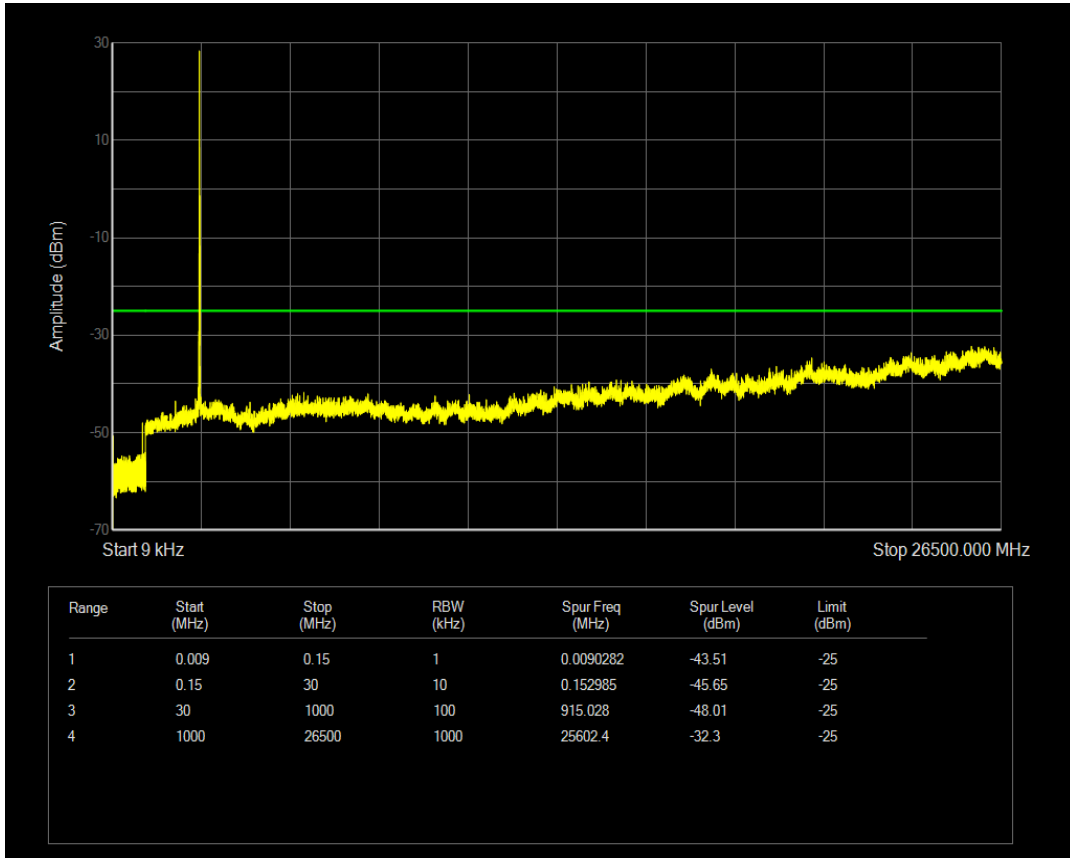

Band38 16QAM BW=15MHz Channel=37825 RB Size=75 Position=#0

Band38 QPSK BW=15MHz Channel=38000 RB Size=75 Position=#0

Band38 QPSK BW=15MHz Channel=38000 RB Size=1 Position=#0

Band38 16QAM BW=15MHz Channel=38000 RB Size=1 Position=#0

Band38 16QAM BW=15MHz Channel=38000 RB Size=75 Position=#0

Band38 QPSK BW=15MHz Channel=38175 RB Size=1 Position=#0

Band38 16QAM BW=15MHz Channel=38175 RB Size=1 Position=#0

Band38 QPSK BW=15MHz Channel=38175 RB Size=75 Position=#0