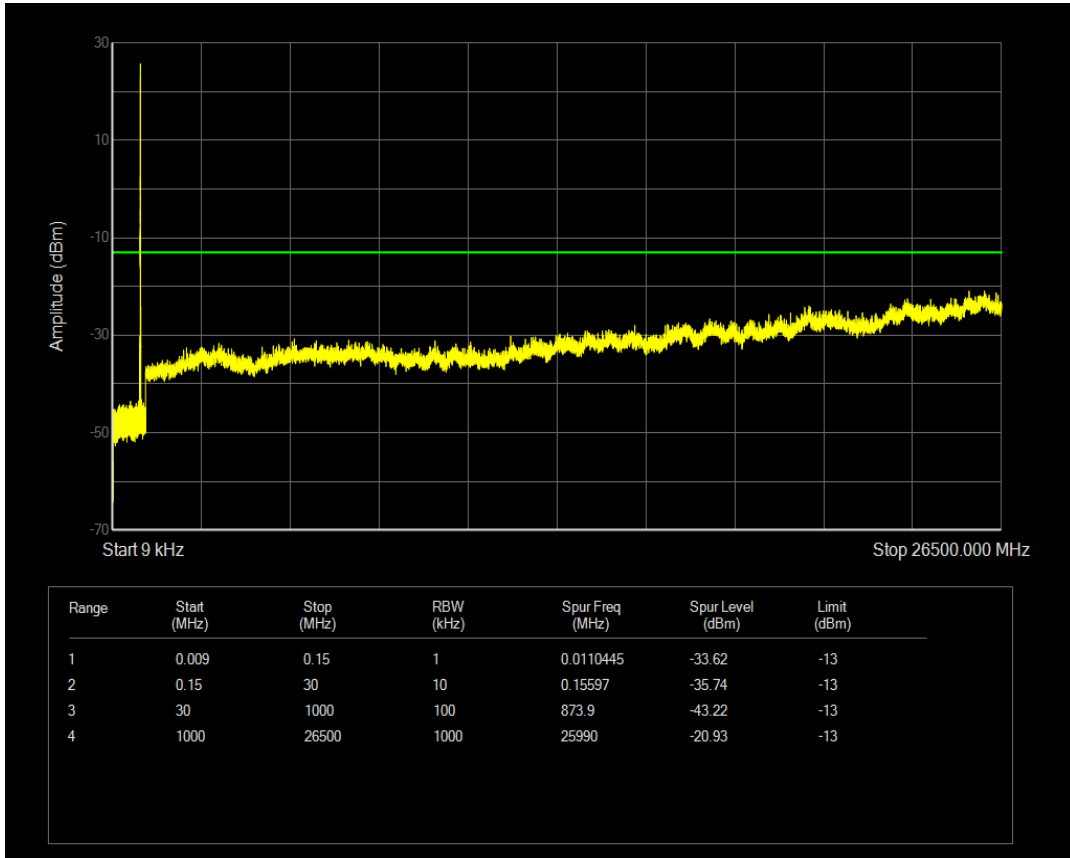

Band5 16QAM BW=5MHz Channel=20525 RB Size=25 Position=#0

Band5 QPSK BW=5MHz Channel=20625 RB Size=1 Position=#0

Band5 QPSK BW=5MHz Channel=20625 RB Size=25 Position=#0

Band5 16QAM BW=5MHz Channel=20625 RB Size=1 Position=#0

Band5 16QAM BW=5MHz Channel=20625 RB Size=25 Position=#0

Band5 QPSK BW=10MHz Channel=20450 RB Size=50 Position=#0

Band5 QPSK BW=10MHz Channel=20450 RB Size=1 Position=#0

Band5 16QAM BW=10MHz Channel=20450 RB Size=1 Position=#0