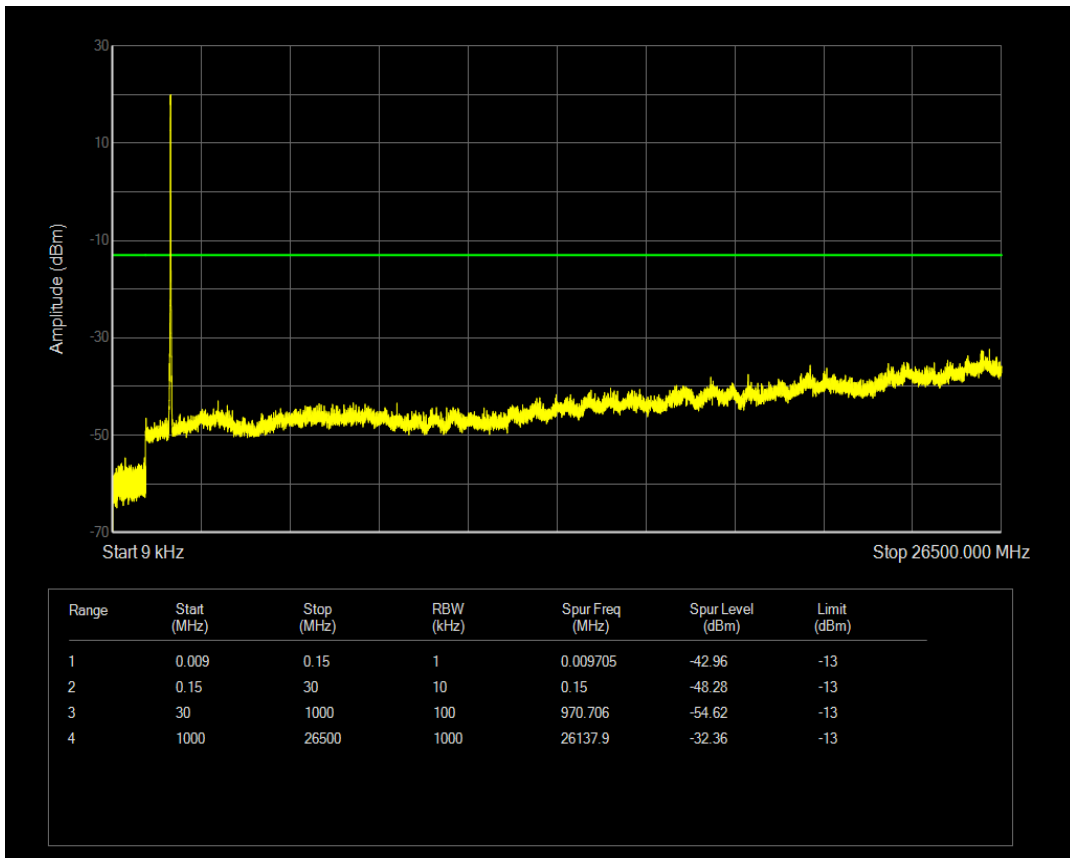

Band4 QPSK BW=15MHz Channel=20325 RB Size=75 Position=#0

Band4 16QAM BW=15MHz Channel=20325 RB Size=1 Position=#0