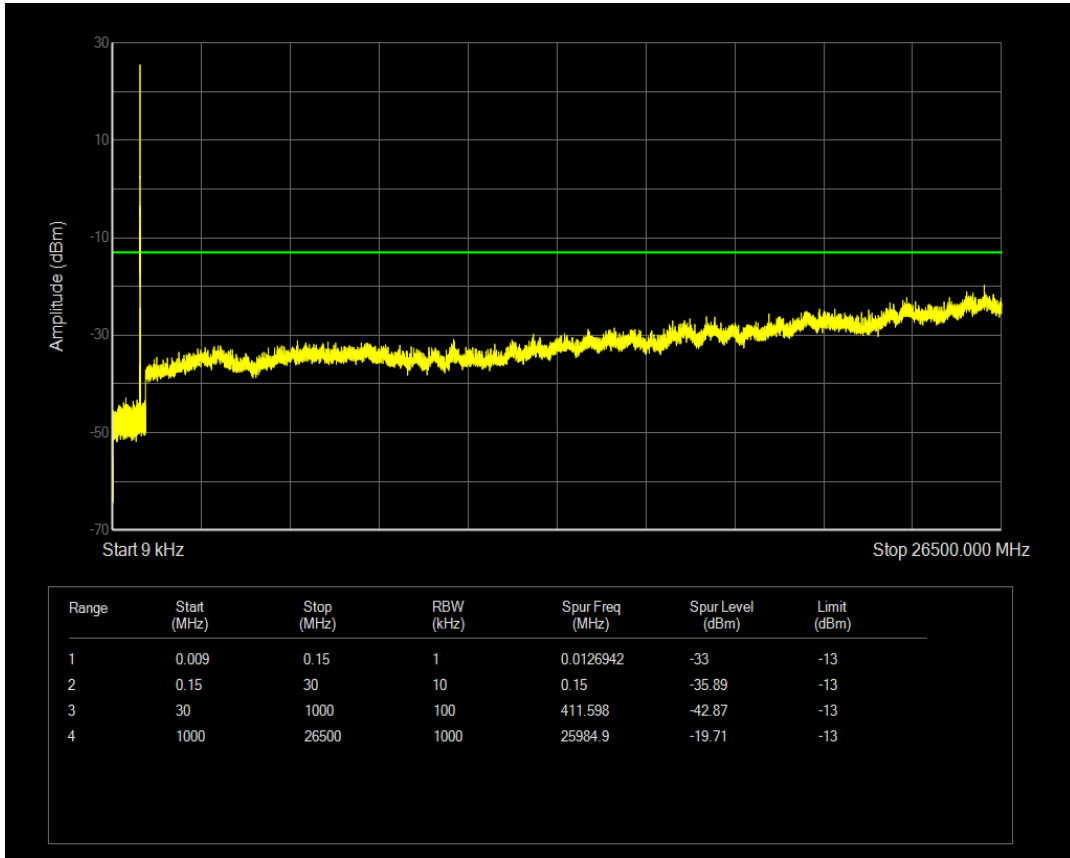

Band5 16QAM BW=5MHz Channel=20425 RB Size=25 Position=#0

Band5 QPSK BW=5MHz Channel=20525 RB Size=1 Position=#0

Band5 QPSK BW=5MHz Channel=20525 RB Size=25 Position=#0

Band5 16QAM BW=5MHz Channel=20525 RB Size=1 Position=#0

Band5 16QAM BW=5MHz Channel=20525 RB Size=25 Position=#0

Band5 QPSK BW=5MHz Channel=20625 RB Size=1 Position=#0

Band5 QPSK BW=5MHz Channel=20625 RB Size=25 Position=#0

Band5 16QAM BW=5MHz Channel=20625 RB Size=1 Position=#0