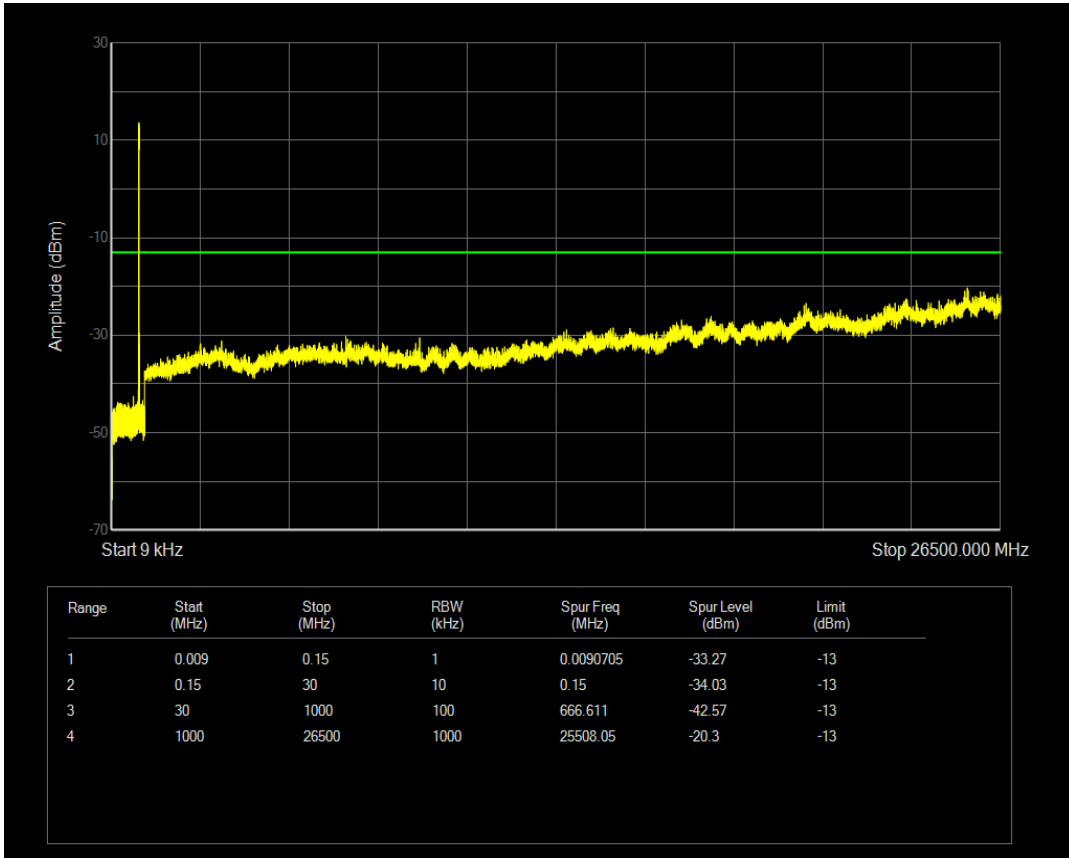

Band5 16QAM BW=5MHz Channel=20525 RB Size=25 Position=#0

Band5 QPSK BW=5MHz Channel=20625 RB Size=1 Position=#0

Band5 QPSK BW=5MHz Channel=20625 RB Size=25 Position=#0

Band5 16QAM BW=5MHz Channel=20625 RB Size=1 Position=#0

Band5 16QAM BW=5MHz Channel=20625 RB Size=25 Position=#0

Band5 QPSK BW=10MHz Channel=20450 RB Size=50 Position=#0

Band5 QPSK BW=10MHz Channel=20450 RB Size=1 Position=#0

Band5 16QAM BW=10MHz Channel=20450 RB Size=1 Position=#0