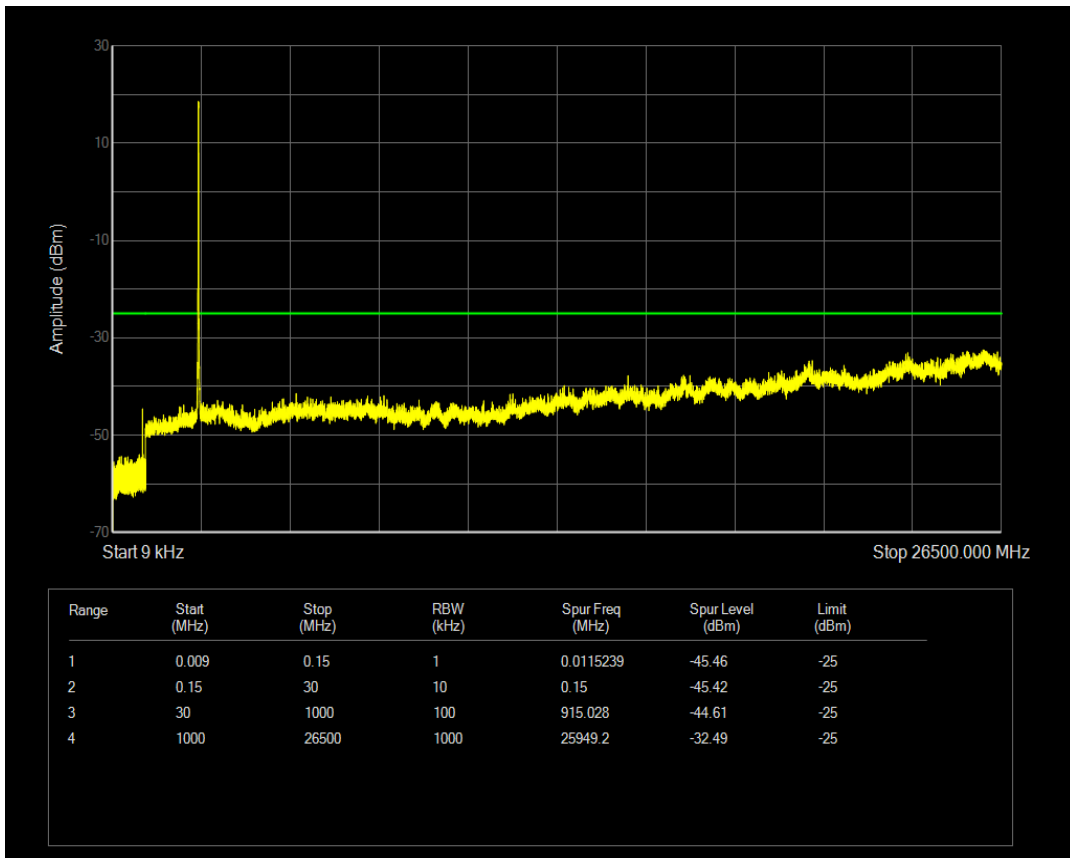

Band38 16QAM BW=15MHz Channel=37825 RB Size=75 Position=#0

Band38 QPSK BW=15MHz Channel=38000 RB Size=75 Position=#0