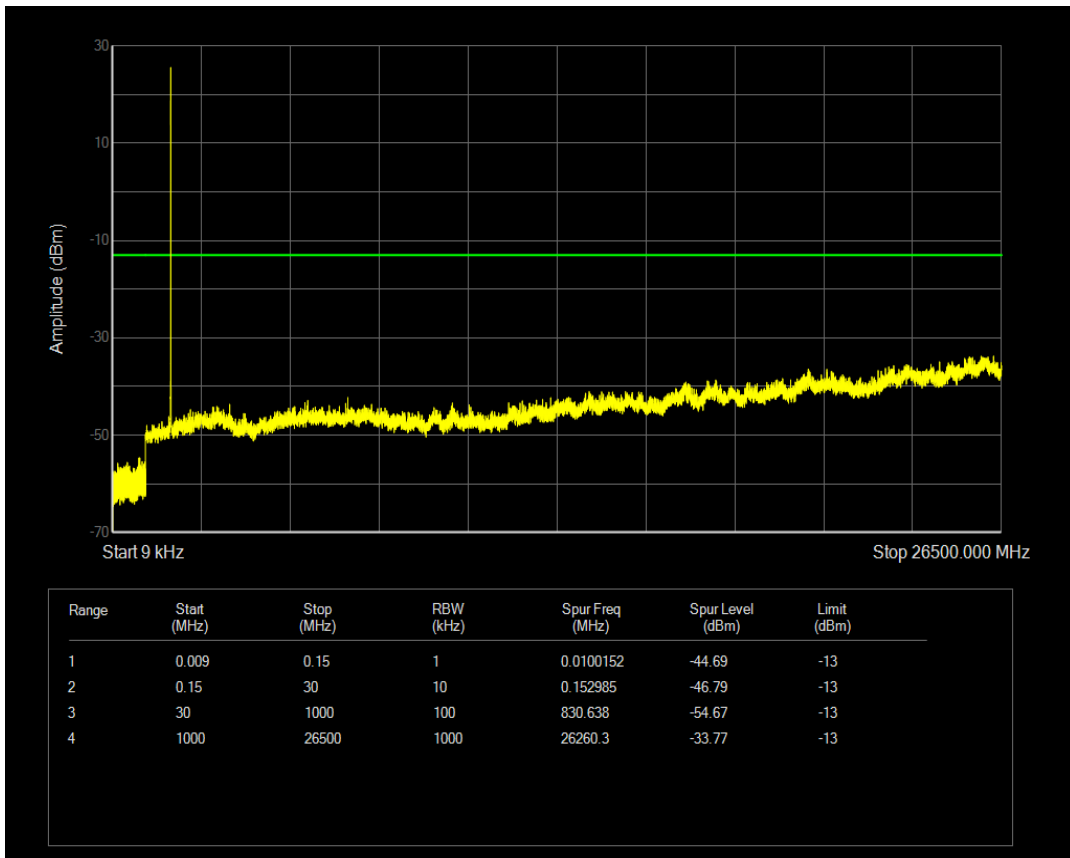

Band4 16QAM BW=1.4MHz Channel=20393 RB Size=6 Position=#0

Band4 QPSK BW=3MHz Channel=19965 RB Size=15 Position=#0