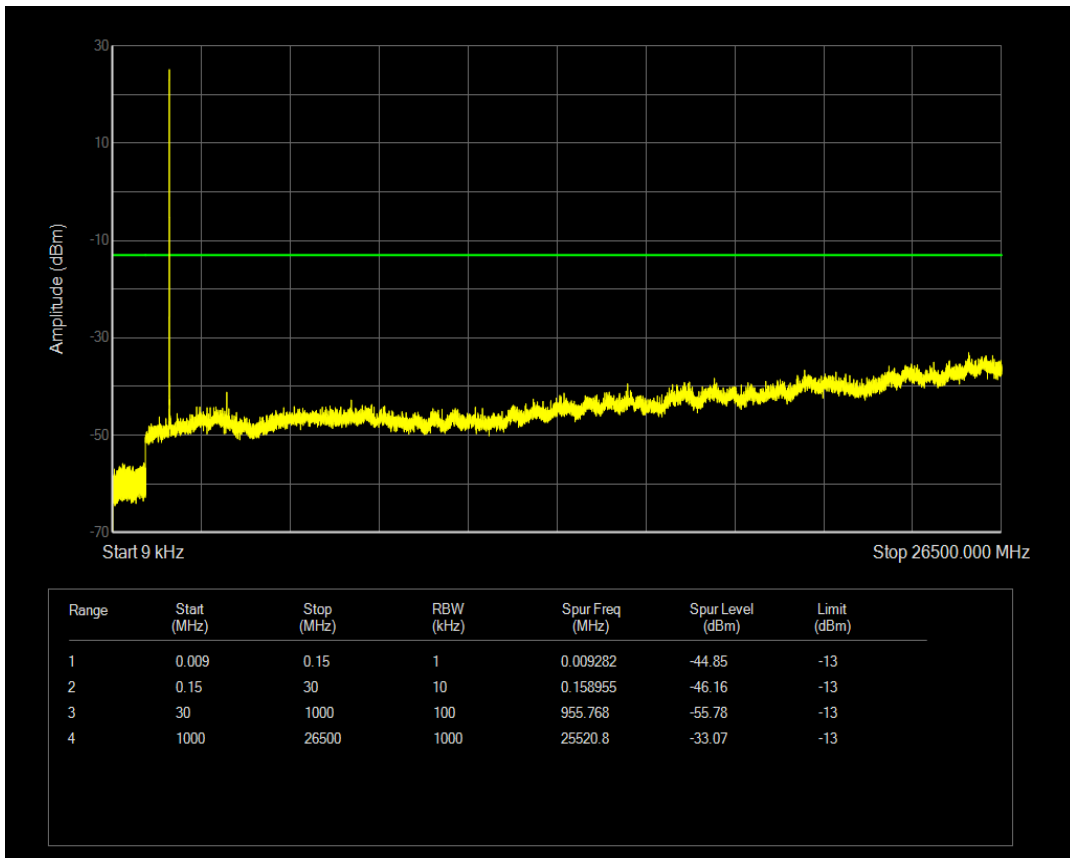

Band4 16QAM BW=1.4MHz Channel=19957 RB Size=6 Position=#0

Band4 QPSK BW=1.4MHz Channel=20175 RB Size=1 Position=#0