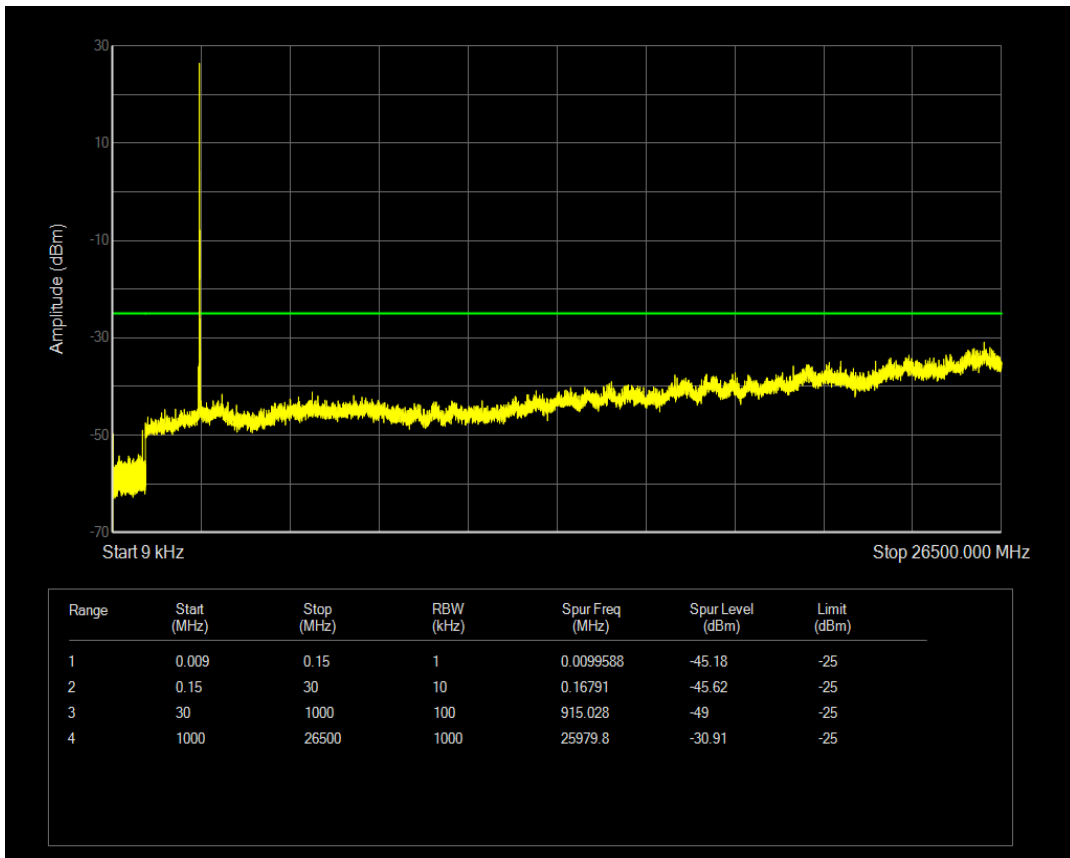

Band38 16QAM BW=15MHz Channel=38175 RB Size=1 Position=#0

Band38 QPSK BW=15MHz Channel=38175 RB Size=75 Position=#0