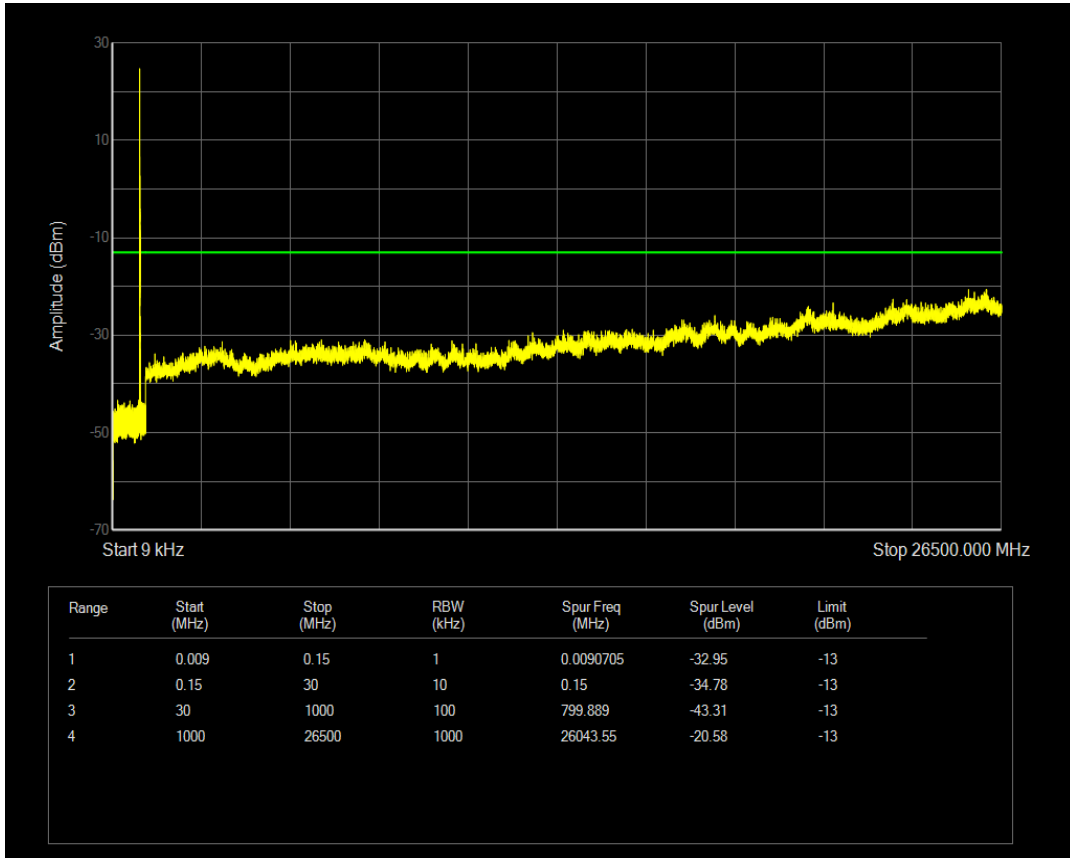

Band5 16QAM BW=3MHz Channel=20635 RB Size=15 Position=#0

Band5 QPSK BW=5MHz Channel=20425 RB Size=1 Position=#0

Band5 QPSK BW=5MHz Channel=20425 RB Size=25 Position=#0

Band5 16QAM BW=5MHz Channel=20425 RB Size=1 Position=#0

Band5 16QAM BW=5MHz Channel=20425 RB Size=25 Position=#0

Band5 QPSK BW=5MHz Channel=20525 RB Size=1 Position=#0

Band5 QPSK BW=5MHz Channel=20525 RB Size=25 Position=#0

Band5 16QAM BW=5MHz Channel=20525 RB Size=1 Position=#0