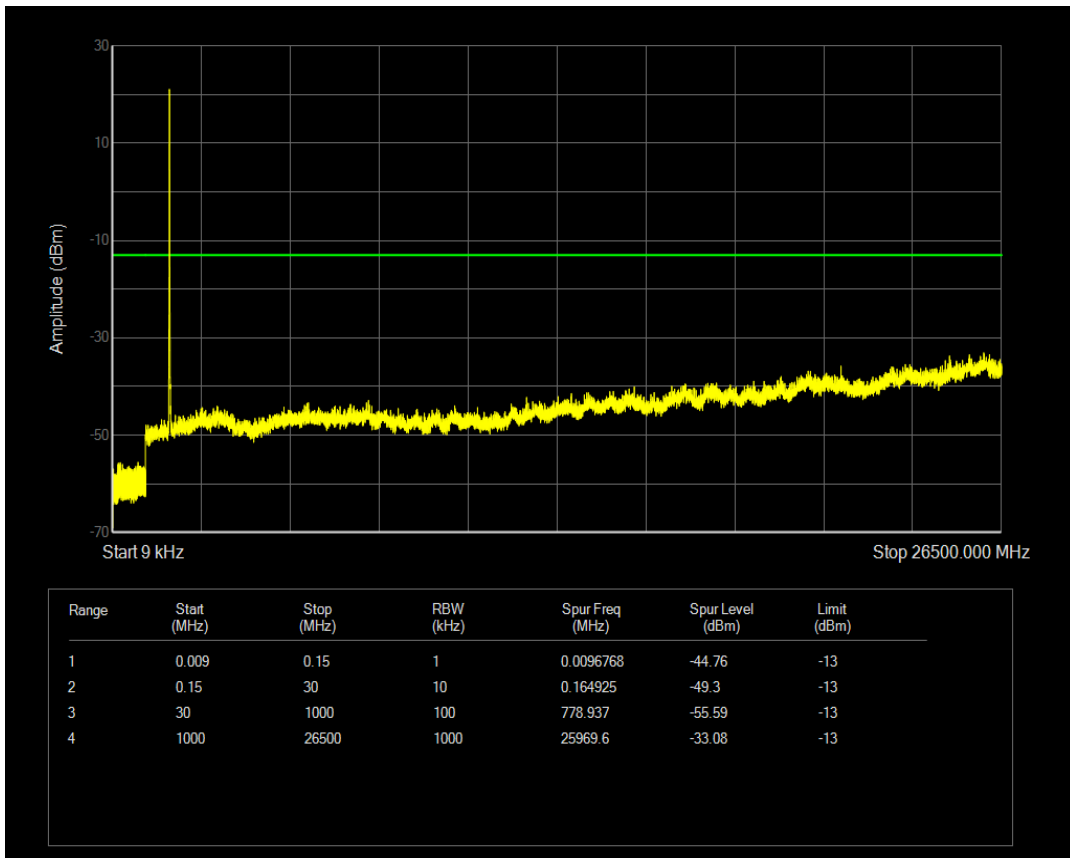

Band4 16QAM BW=5MHz Channel=20175 RB Size=25 Position=#0

Band4 QPSK BW=5MHz Channel=20375 RB Size=1 Position=#0

Band4 QPSK BW=5MHz Channel=20375 RB Size=25 Position=#0

Band4 16QAM BW=5MHz Channel=20375 RB Size=25 Position=#0

Band4 16QAM BW=5MHz Channel=20375 RB Size=1 Position=#0

Band4 QPSK BW=10MHz Channel=20000 RB Size=1 Position=#0

Band4 QPSK BW=10MHz Channel=20000 RB Size=50 Position=#0

Band4 16QAM BW=10MHz Channel=20000 RB Size=1 Position=#0