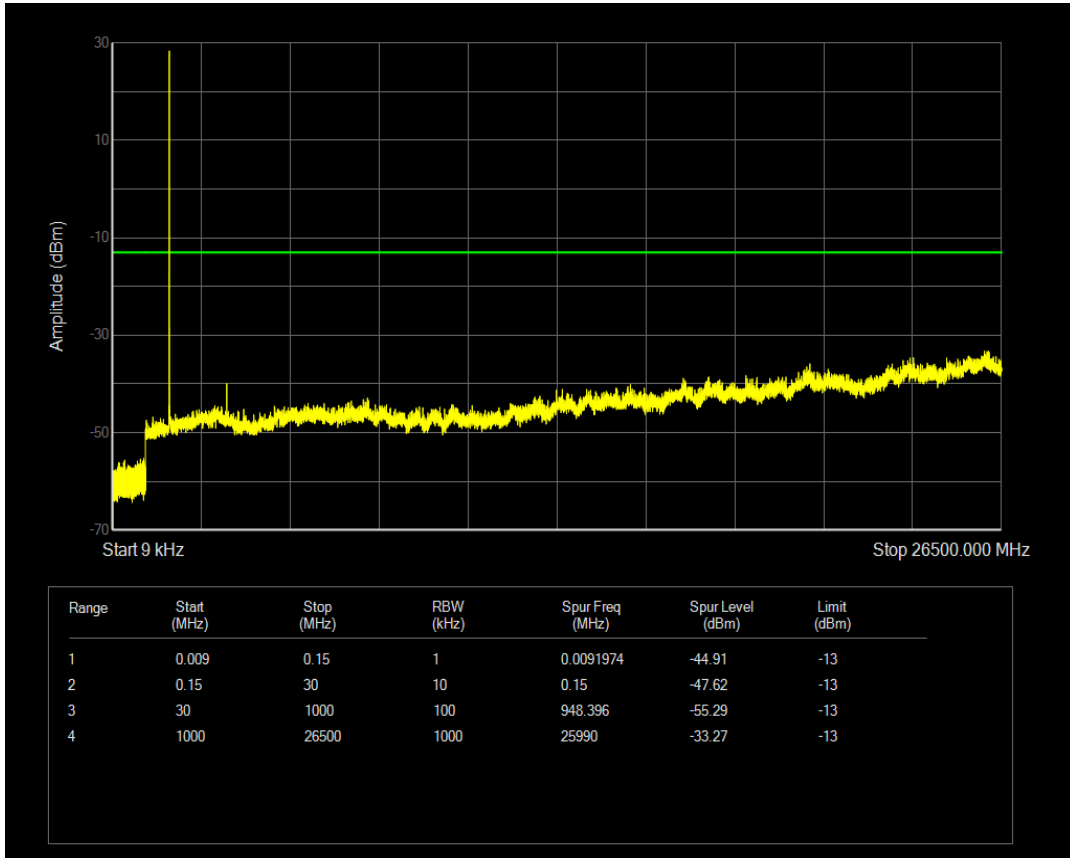

Band38 16QAM BW=20MHz Channel=38150 RB Size=100 Position=#0

Band4 QPSK BW=1.4MHz Channel=19957 RB Size=1 Position=#0

Band4 QPSK BW=1.4MHz Channel=19957 RB Size=6 Position=#0

Band4 16QAM BW=1.4MHz Channel=19957 RB Size=1 Position=#0

Band4 16QAM BW=1.4MHz Channel=19957 RB Size=6 Position=#0

Band4 QPSK BW=1.4MHz Channel=20175 RB Size=1 Position=#0

Band4 QPSK BW=1.4MHz Channel=20175 RB Size=6 Position=#0

Band4 16QAM BW=1.4MHz Channel=20175 RB Size=1 Position=#0