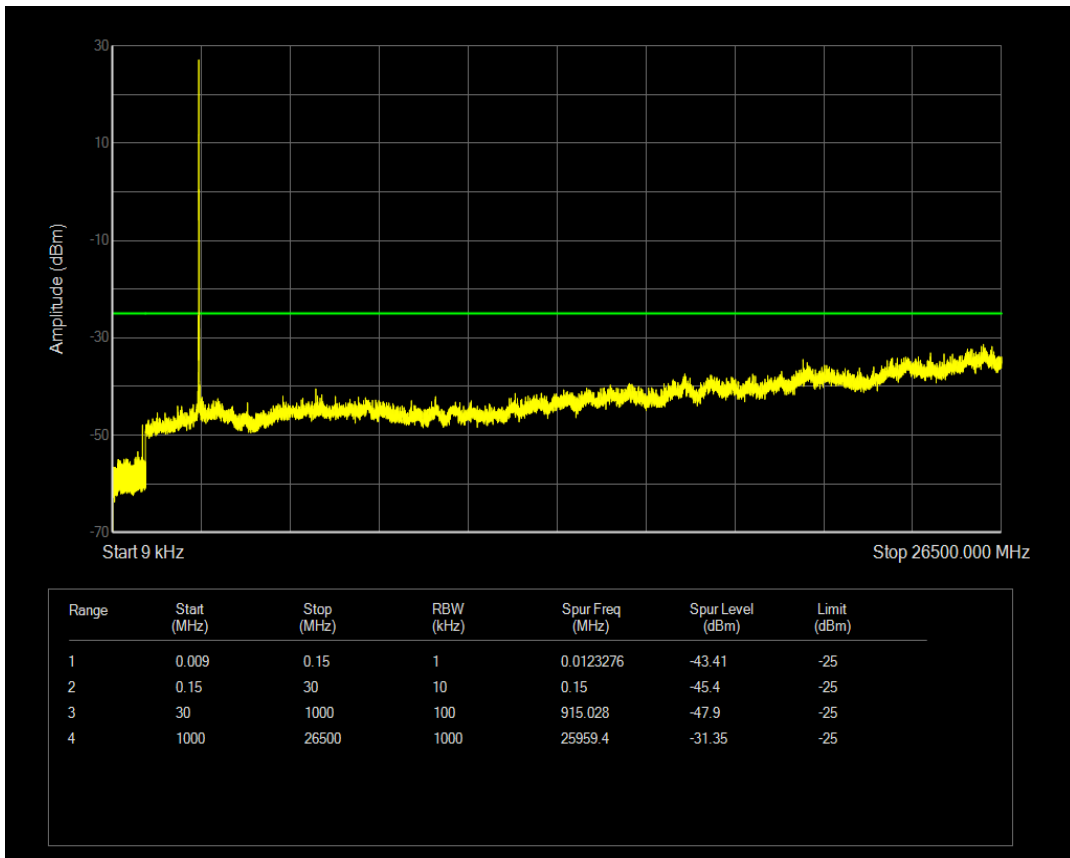

Band38 QPSK BW=15MHz Channel=38000 RB Size=1 Position=#0

Band38 16QAM BW=15MHz Channel=38000 RB Size=1 Position=#0