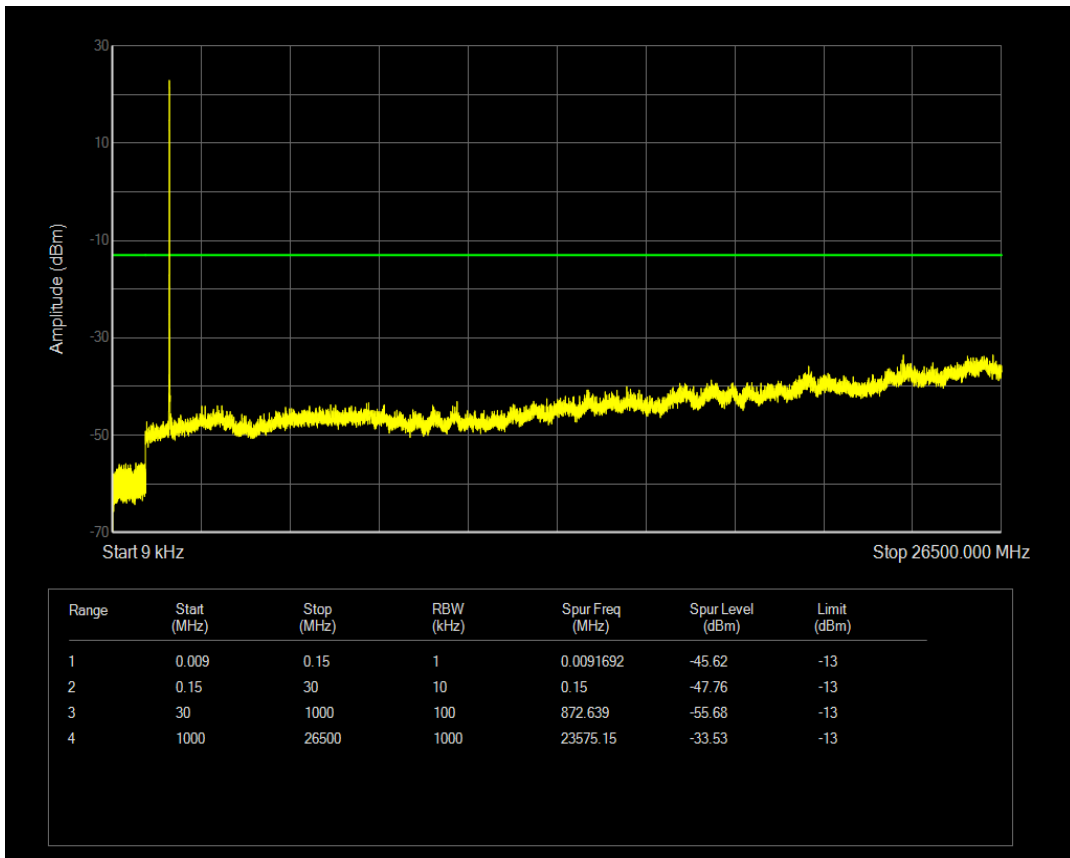

Band4 16QAM BW=5MHz Channel=19975 RB Size=25 Position=#0

Band4 QPSK BW=5MHz Channel=20175 RB Size=1 Position=#0