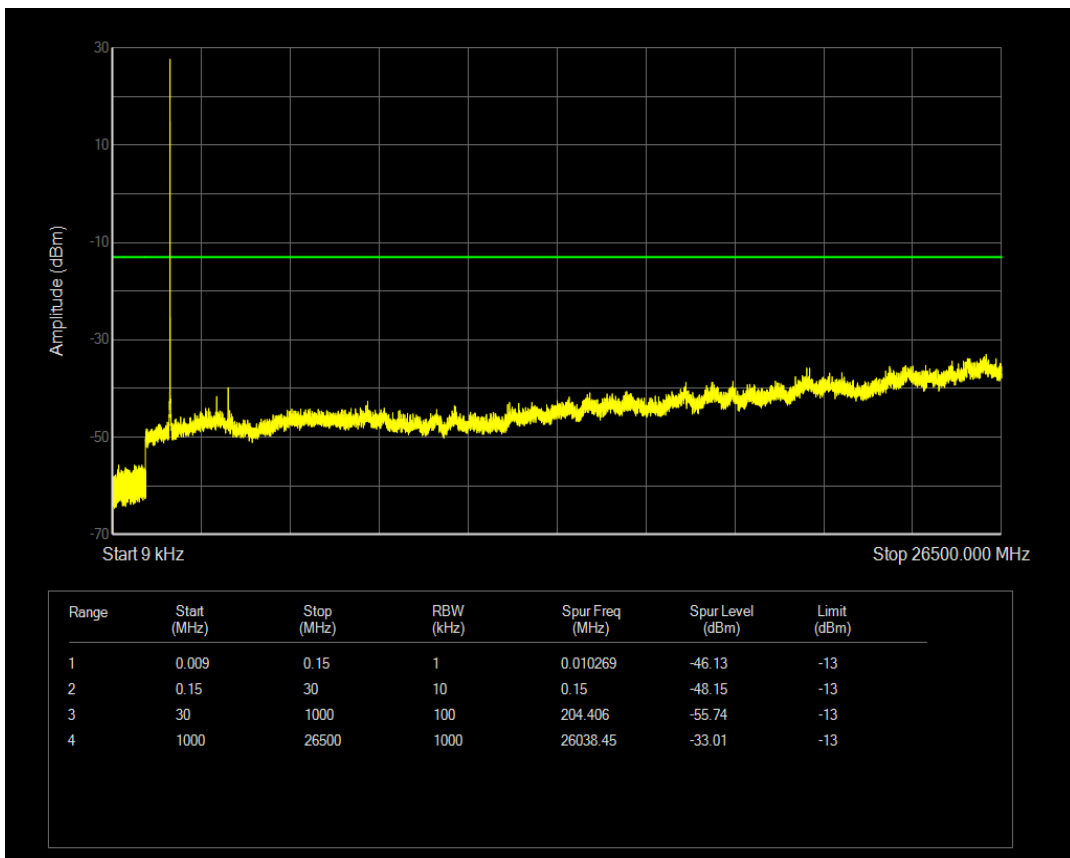

Band4 16QAM BW=3MHz Channel=20175 RB Size=1 Position=#0

Band4 QPSK BW=3MHz Channel=20175 RB Size=15 Position=#0