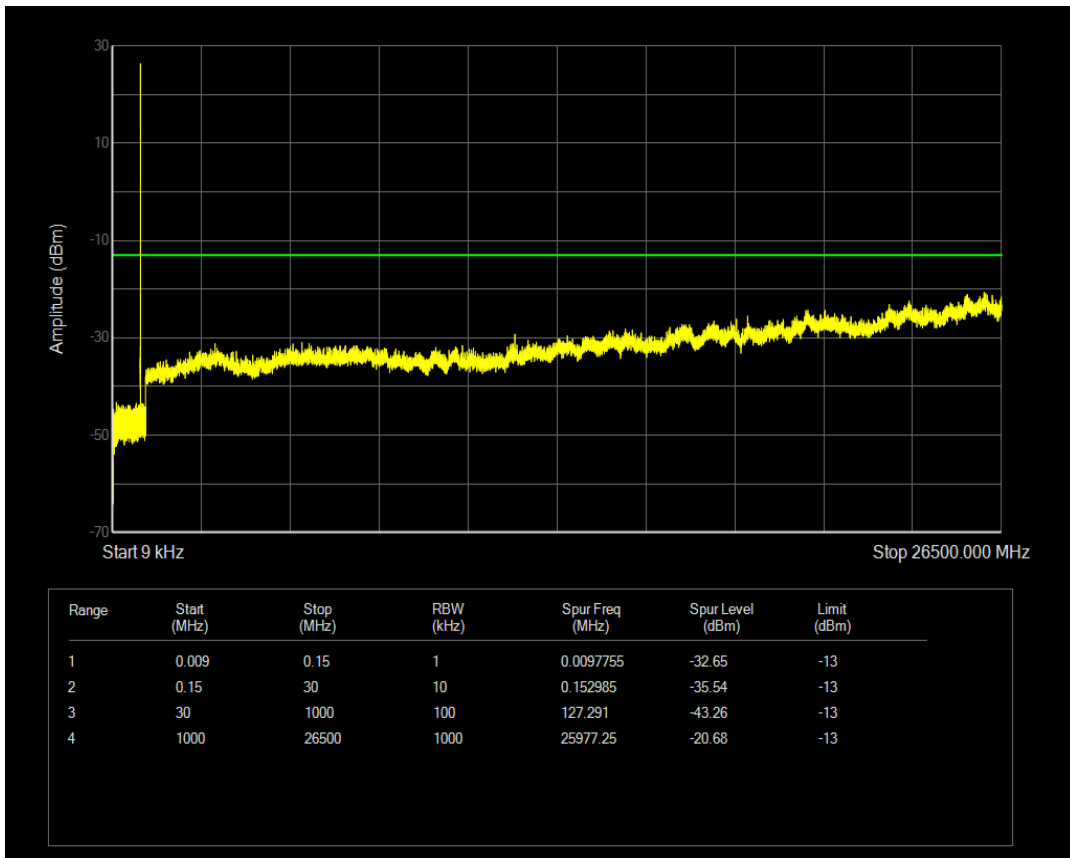

Band4 16QAM BW=20MHz Channel=20300 RB Size=100 Position=#0

Band5 QPSK BW=1.4MHz Channel=20407 RB Size=1 Position=#0

Band5 QPSK BW=1.4MHz Channel=20407 RB Size=6 Position=#0

Band5 16QAM BW=1.4MHz Channel=20407 RB Size=1 Position=#0

Band5 QPSK BW=1.4MHz Channel=20525 RB Size=1 Position=#0

Band5 16QAM BW=1.4MHz Channel=20407 RB Size=6 Position=#0

Band5 QPSK BW=1.4MHz Channel=20525 RB Size=6 Position=#0

Band5 16QAM BW=1.4MHz Channel=20525 RB Size=1 Position=#0

Band5 16QAM BW=1.4MHz Channel=20525 RB Size=6 Position=#0

Band5 QPSK BW=1.4MHz Channel=20643 RB Size=1 Position=#0

Band5 16QAM BW=1.4MHz Channel=20643 RB Size=1 Position=#0

Band5 QPSK BW=1.4MHz Channel=20643 RB Size=6 Position=#0