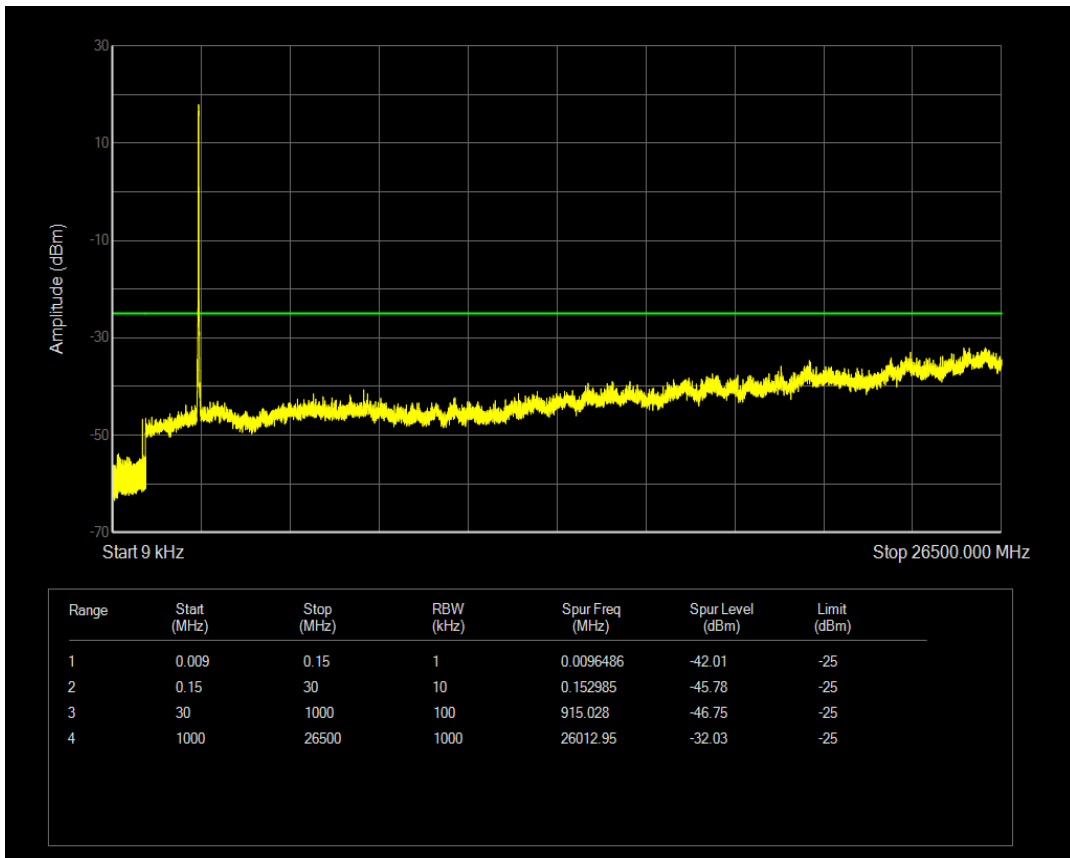

Band38 QPSK BW=20MHz Channel=37850 RB Size=100 Position=#0

Band38 16QAM BW=20MHz Channel=37850 RB Size=1 Position=#0