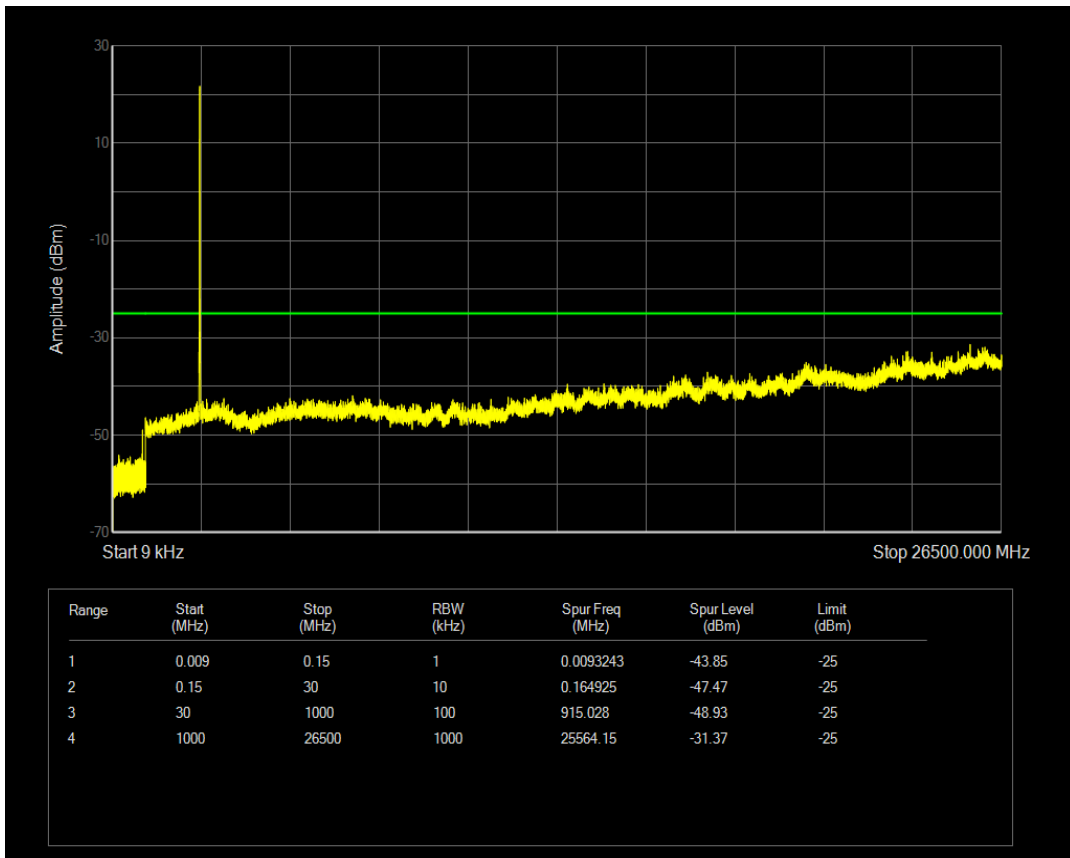

Band38 16QAM BW=10MHz Channel=38000 RB Size=50 Position=#0

Band38 QPSK BW=10MHz Channel=38200 RB Size=1 Position=#0

Band38 QPSK BW=10MHz Channel=38200 RB Size=50 Position=#0

Band38 16QAM BW=10MHz Channel=38200 RB Size=1 Position=#0

Band38 16QAM BW=10MHz Channel=38200 RB Size=50 Position=#0

Band38 QPSK BW=15MHz Channel=37825 RB Size=1 Position=#0

Band38 QPSK BW=15MHz Channel=37825 RB Size=75 Position=#0

Band38 16QAM BW=15MHz Channel=37825 RB Size=1 Position=#0