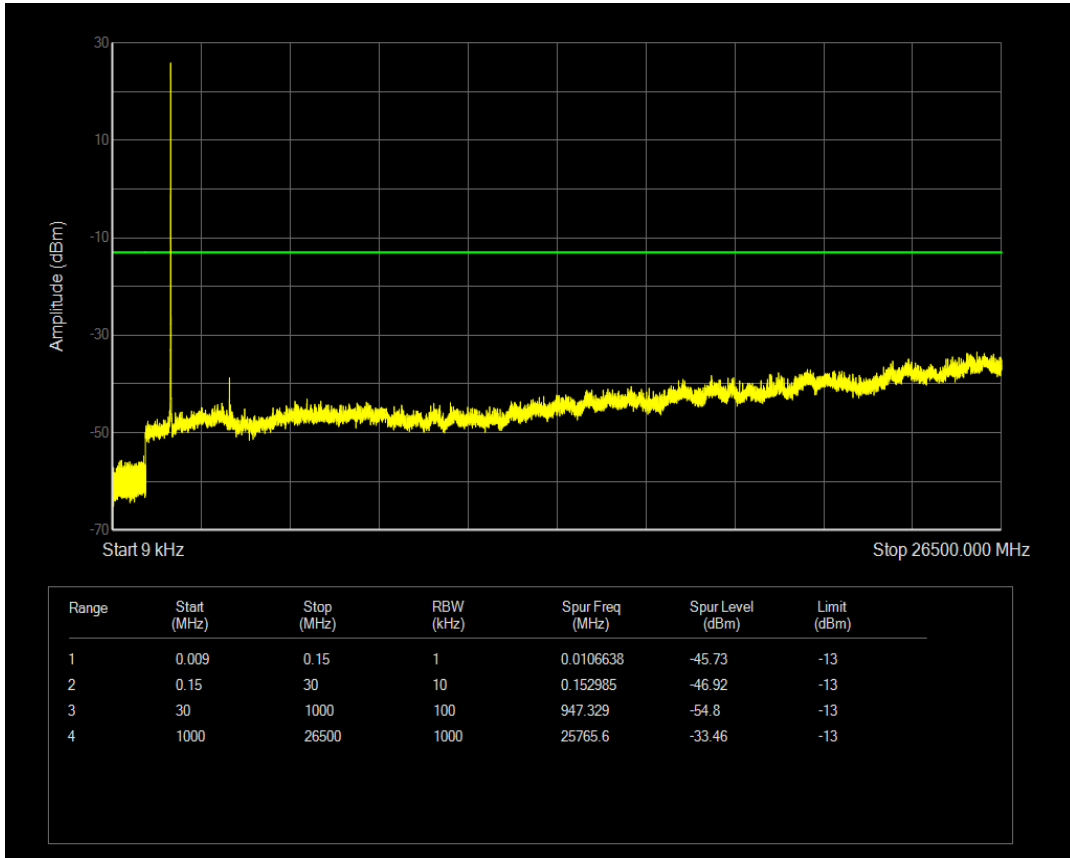

Band4 QPSK BW=5MHz Channel=20375 RB Size=1 Position=#0

Band4 QPSK BW=5MHz Channel=20375 RB Size=25 Position=#0