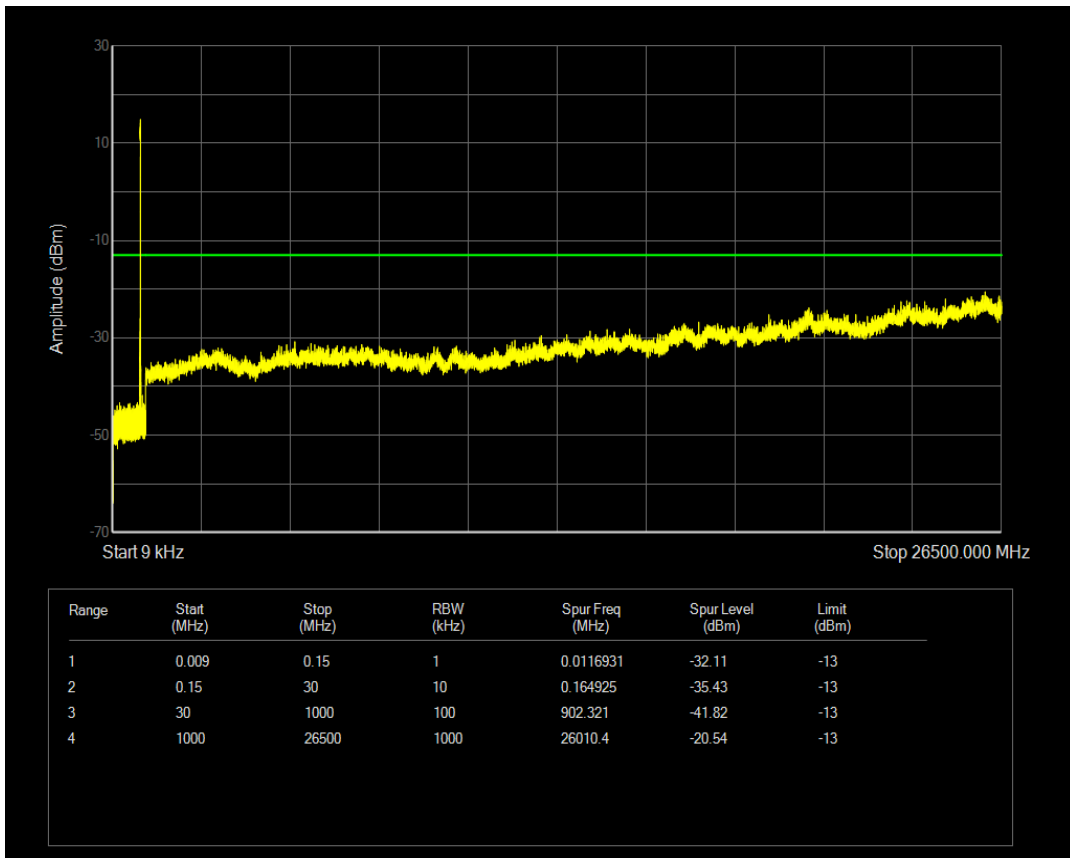

Band5 16QAM BW=5MHz Channel=20525 RB Size=25 Position=#0

Band5 QPSK BW=5MHz Channel=20625 RB Size=1 Position=#0

Band5 QPSK BW=5MHz Channel=20625 RB Size=25 Position=#0

Band5 16QAM BW=5MHz Channel=20625 RB Size=1 Position=#0

Band5 16QAM BW=5MHz Channel=20625 RB Size=25 Position=#0

Band5 QPSK BW=10MHz Channel=20450 RB Size=50 Position=#0

Band5 QPSK BW=10MHz Channel=20450 RB Size=1 Position=#0

Band5 16QAM BW=10MHz Channel=20450 RB Size=1 Position=#0