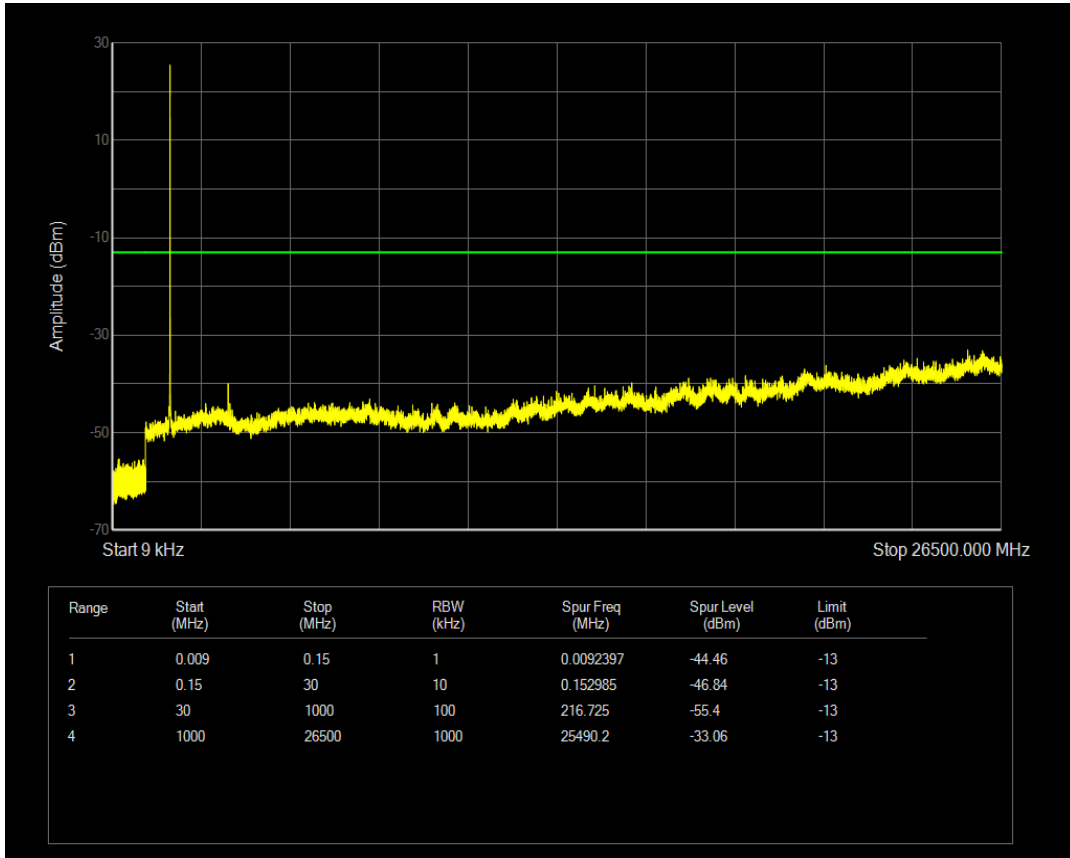

Band4 QPSK BW=3MHz Channel=20175 RB Size=1 Position=#0

Band4 16QAM BW=3MHz Channel=20175 RB Size=1 Position=#0