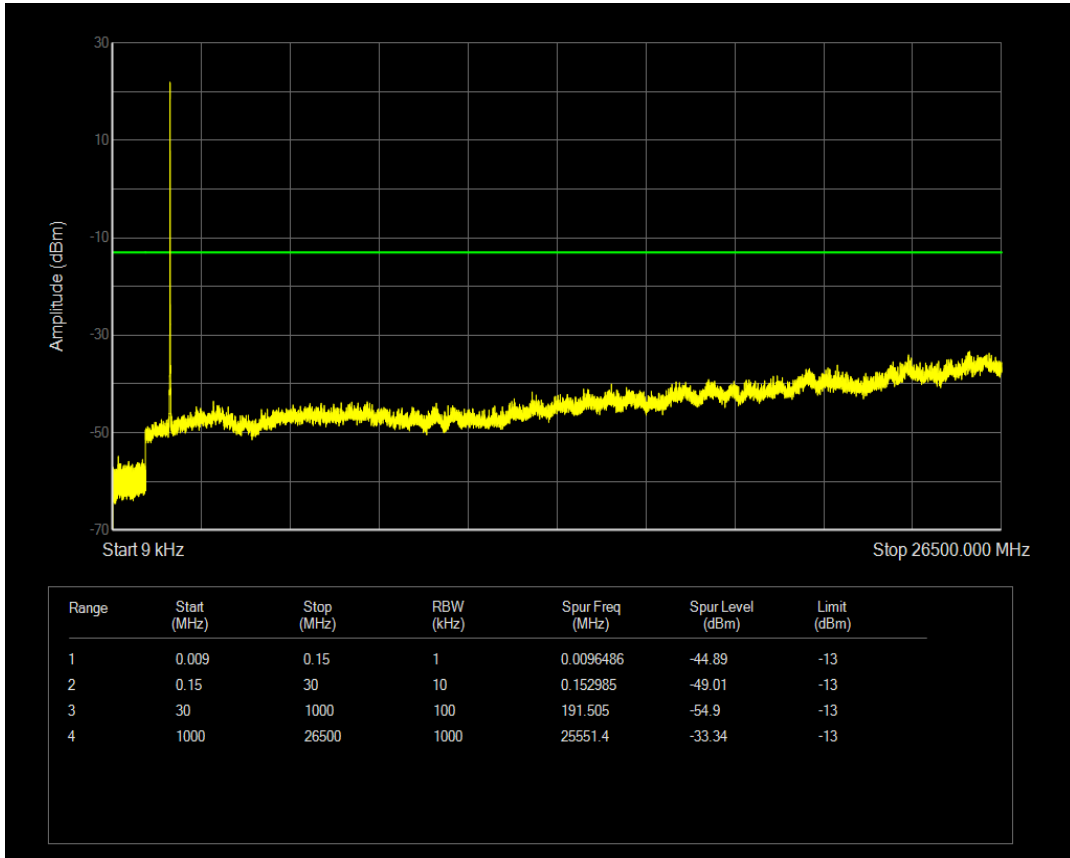

Band4 16QAM BW=5MHz Channel=19975 RB Size=25 Position=#0

Band4 QPSK BW=5MHz Channel=20175 RB Size=1 Position=#0

Band4 16QAM BW=5MHz Channel=20175 RB Size=1 Position=#0

Band4 QPSK BW=5MHz Channel=20175 RB Size=25 Position=#0