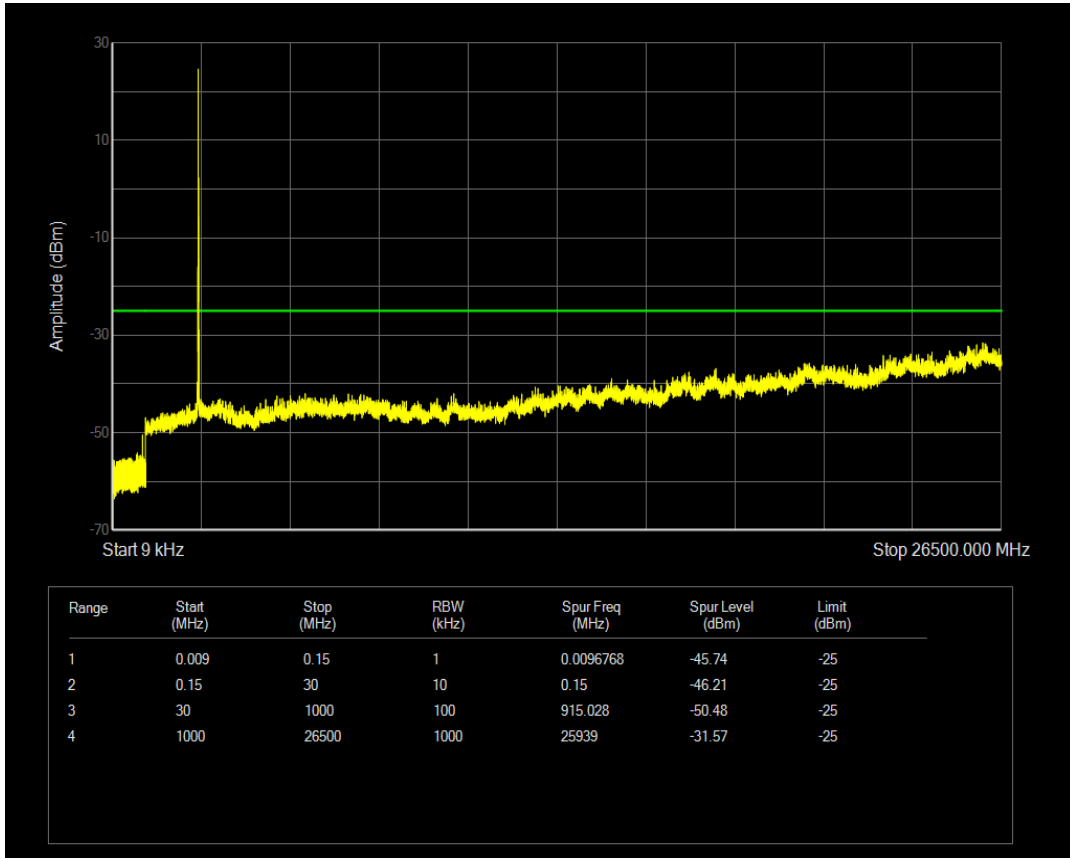

Band38 16QAM BW=10MHz Channel=38000 RB Size=50 Position=#0

Band38 QPSK BW=10MHz Channel=38200 RB Size=1 Position=#0

Band38 QPSK BW=10MHz Channel=38200 RB Size=50 Position=#0

Band38 16QAM BW=10MHz Channel=38200 RB Size=1 Position=#0

Band38 16QAM BW=10MHz Channel=38200 RB Size=50 Position=#0

Band38 QPSK BW=15MHz Channel=37825 RB Size=1 Position=#0

Band38 QPSK BW=15MHz Channel=37825 RB Size=75 Position=#0

Band38 16QAM BW=15MHz Channel=37825 RB Size=1 Position=#0