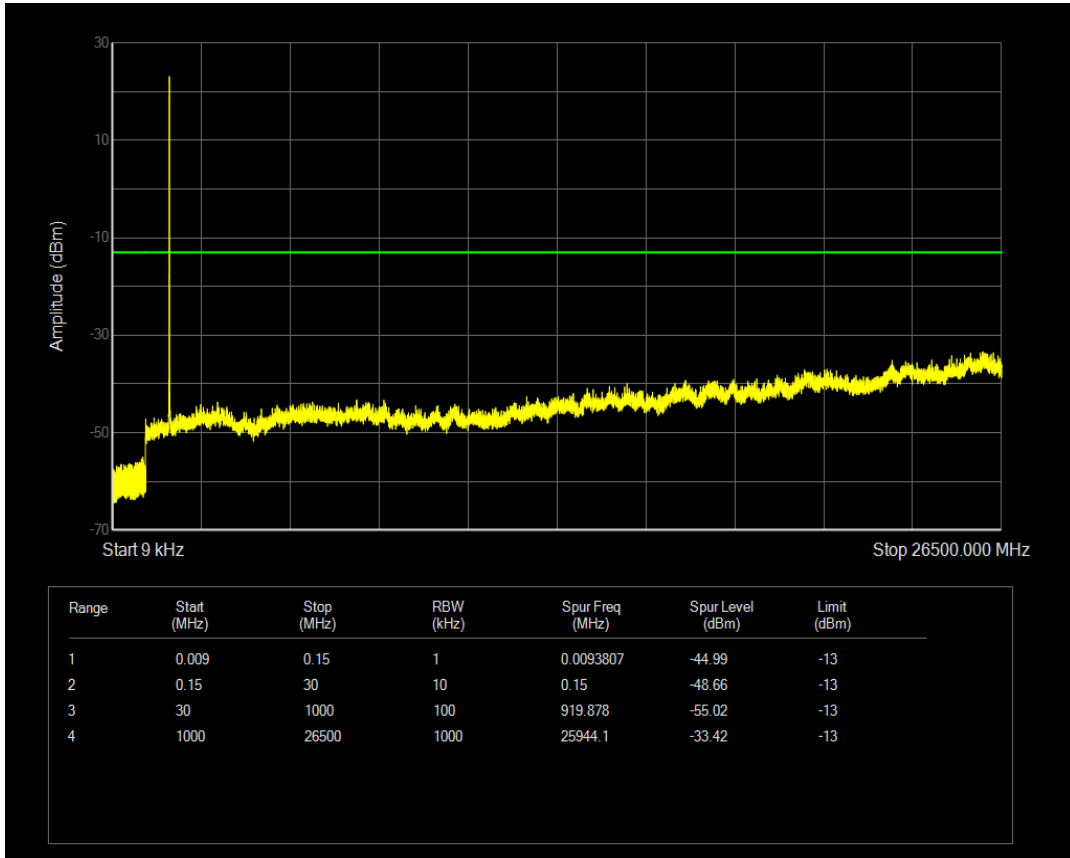

Band4 QPSK BW=3MHz Channel=19965 RB Size=15 Position=#0

Band4 QPSK BW=3MHz Channel=19965 RB Size=1 Position=#0