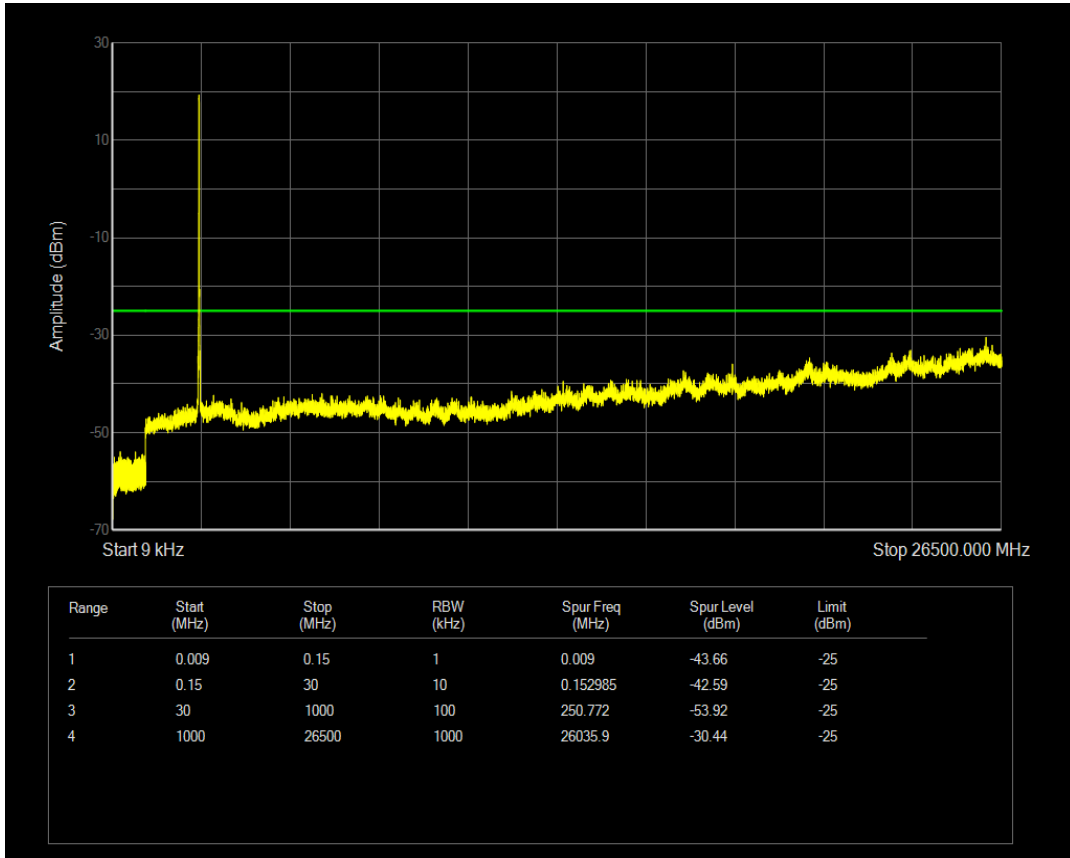

Band38 16QAM BW=10MHz Channel=38000 RB Size=50 Position=#0

Band38 QPSK BW=10MHz Channel=38200 RB Size=1 Position=#0

Band38 QPSK BW=10MHz Channel=38200 RB Size=50 Position=#0

Band38 16QAM BW=10MHz Channel=38200 RB Size=1 Position=#0

Band38 16QAM BW=10MHz Channel=38200 RB Size=50 Position=#0

Band38 QPSK BW=15MHz Channel=37825 RB Size=1 Position=#0

Band38 QPSK BW=15MHz Channel=37825 RB Size=75 Position=#0

Band38 16QAM BW=15MHz Channel=37825 RB Size=1 Position=#0

Band38 16QAM BW=15MHz Channel=37825 RB Size=75 Position=#0

Band38 QPSK BW=15MHz Channel=38000 RB Size=75 Position=#0

Band38 QPSK BW=15MHz Channel=38000 RB Size=1 Position=#0

Band38 16QAM BW=15MHz Channel=38000 RB Size=1 Position=#0