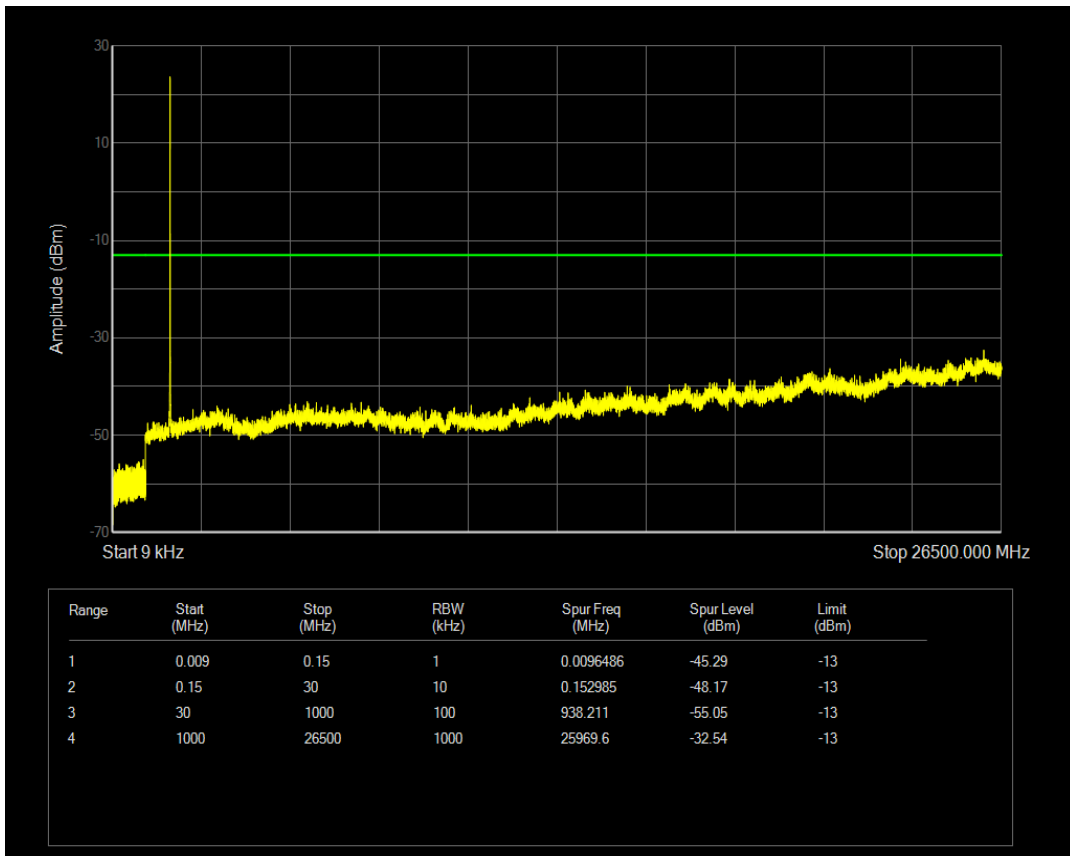

Band4 16QAM BW=3MHz Channel=20175 RB Size=15 Position=#0

Band4 QPSK BW=3MHz Channel=20385 RB Size=1 Position=#0