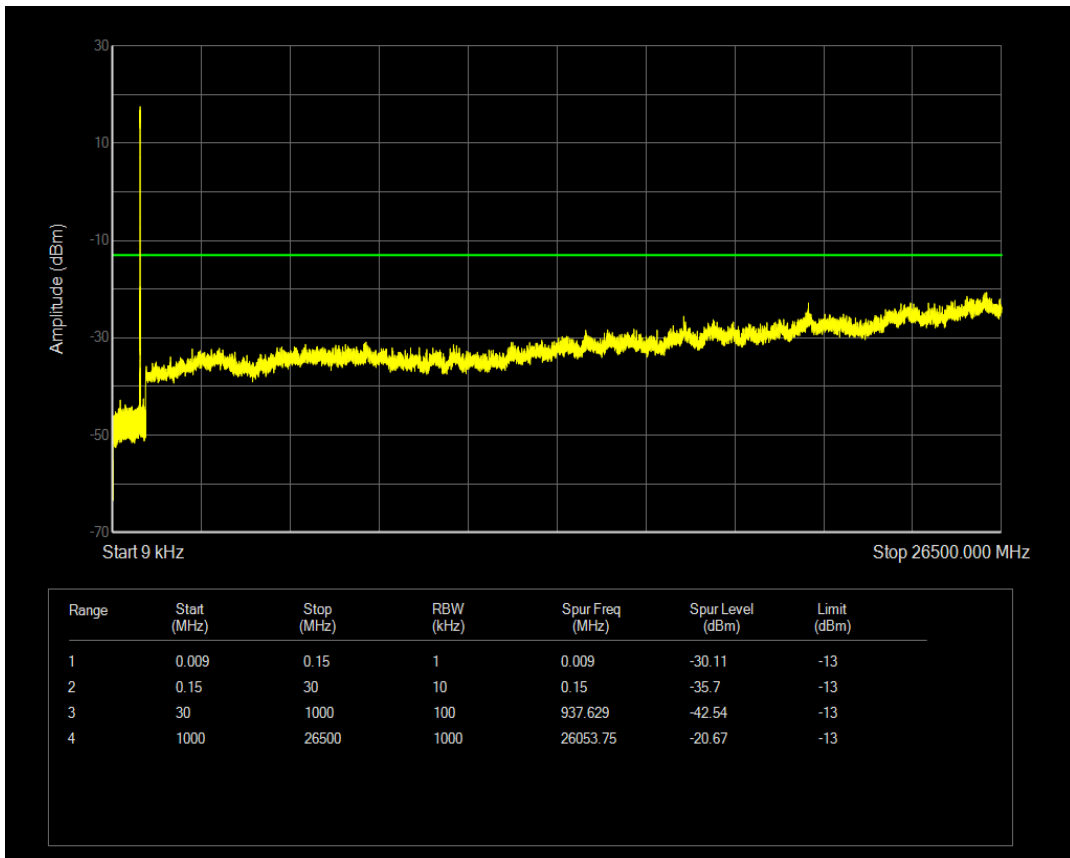

Band5 QPSK BW=3MHz Channel=20525 RB Size=15 Position=#0

Band5 16QAM BW=3MHz Channel=20525 RB Size=1 Position=#0