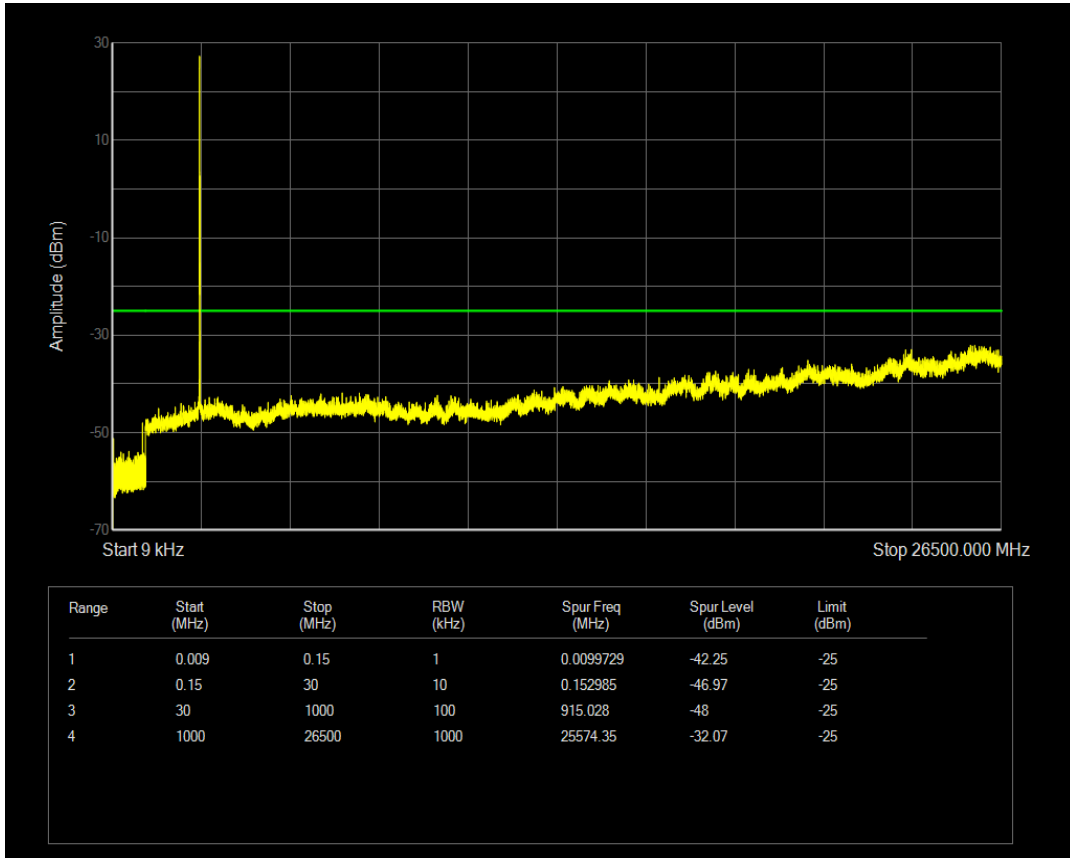

Band38 16QAM BW=10MHz Channel=38000 RB Size=50 Position=#0

Band38 QPSK BW=10MHz Channel=38200 RB Size=1 Position=#0

Band38 QPSK BW=10MHz Channel=38200 RB Size=50 Position=#0

Band38 16QAM BW=10MHz Channel=38200 RB Size=1 Position=#0

Band38 16QAM BW=10MHz Channel=38200 RB Size=50 Position=#0

Band38 QPSK BW=15MHz Channel=37825 RB Size=1 Position=#0

Band38 QPSK BW=15MHz Channel=37825 RB Size=75 Position=#0

Band38 16QAM BW=15MHz Channel=37825 RB Size=1 Position=#0