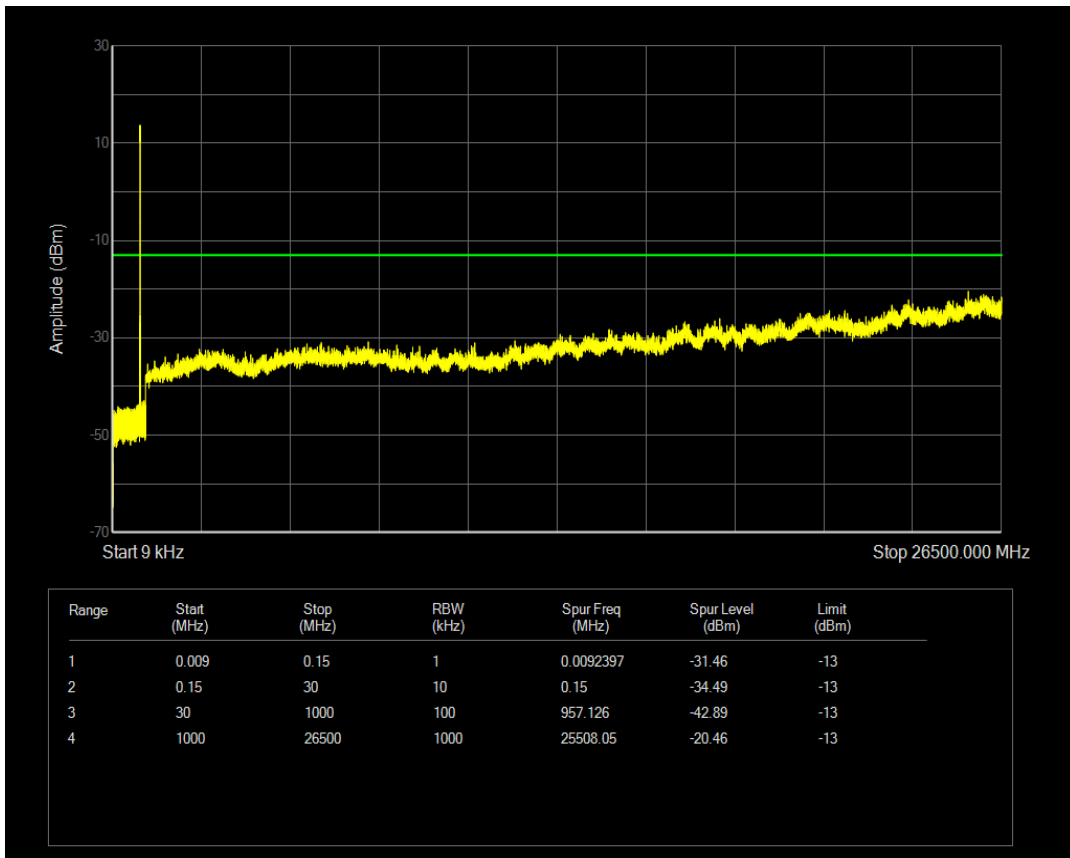

Band5 16QAM BW=5MHz Channel=20425 RB Size=25 Position=#0

Band5 QPSK BW=5MHz Channel=20525 RB Size=1 Position=#0

Band5 QPSK BW=5MHz Channel=20525 RB Size=25 Position=#0

Band5 16QAM BW=5MHz Channel=20525 RB Size=1 Position=#0

Band5 16QAM BW=5MHz Channel=20525 RB Size=25 Position=#0

Band5 QPSK BW=5MHz Channel=20625 RB Size=1 Position=#0

Band5 QPSK BW=5MHz Channel=20625 RB Size=25 Position=#0

Band5 16QAM BW=5MHz Channel=20625 RB Size=1 Position=#0