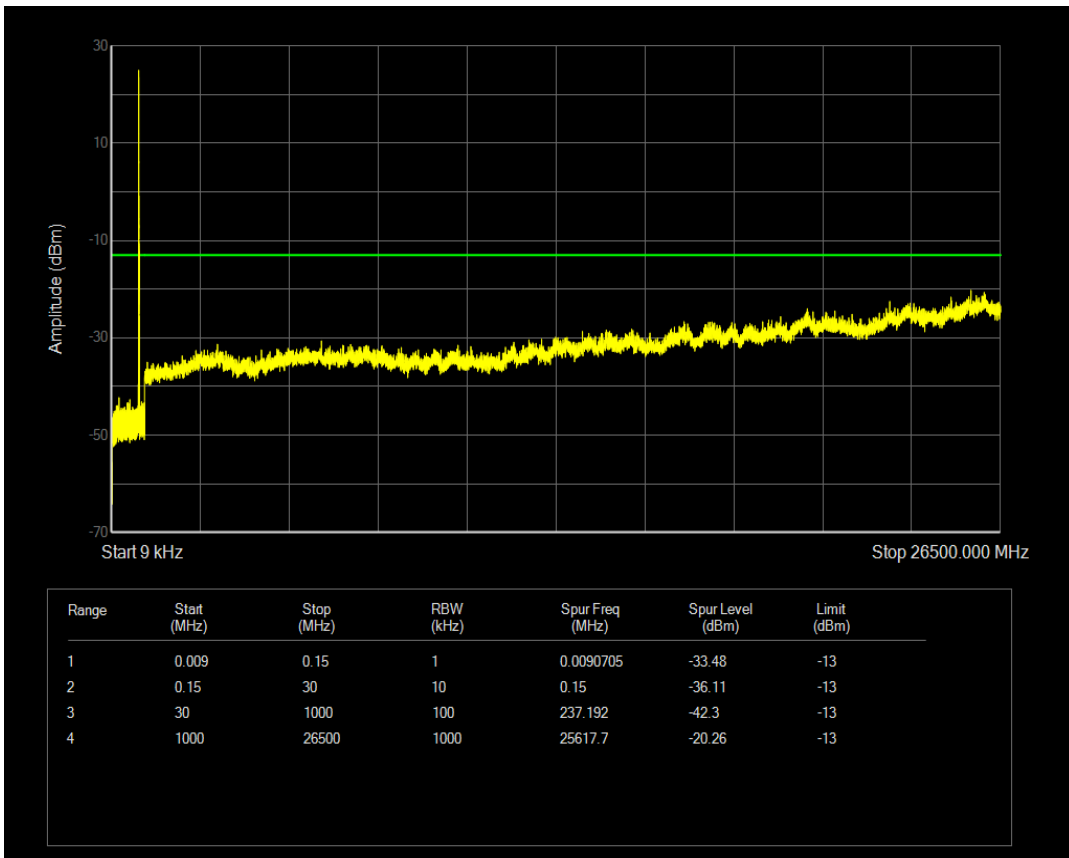

Band5 16QAM BW=5MHz Channel=20525 RB Size=25 Position=#0

Band5 QPSK BW=5MHz Channel=20625 RB Size=1 Position=#0

Band5 QPSK BW=5MHz Channel=20625 RB Size=25 Position=#0

Band5 16QAM BW=5MHz Channel=20625 RB Size=1 Position=#0

Band5 16QAM BW=5MHz Channel=20625 RB Size=25 Position=#0

Band5 QPSK BW=10MHz Channel=20450 RB Size=50 Position=#0

Band5 QPSK BW=10MHz Channel=20450 RB Size=1 Position=#0

Band5 16QAM BW=10MHz Channel=20450 RB Size=1 Position=#0