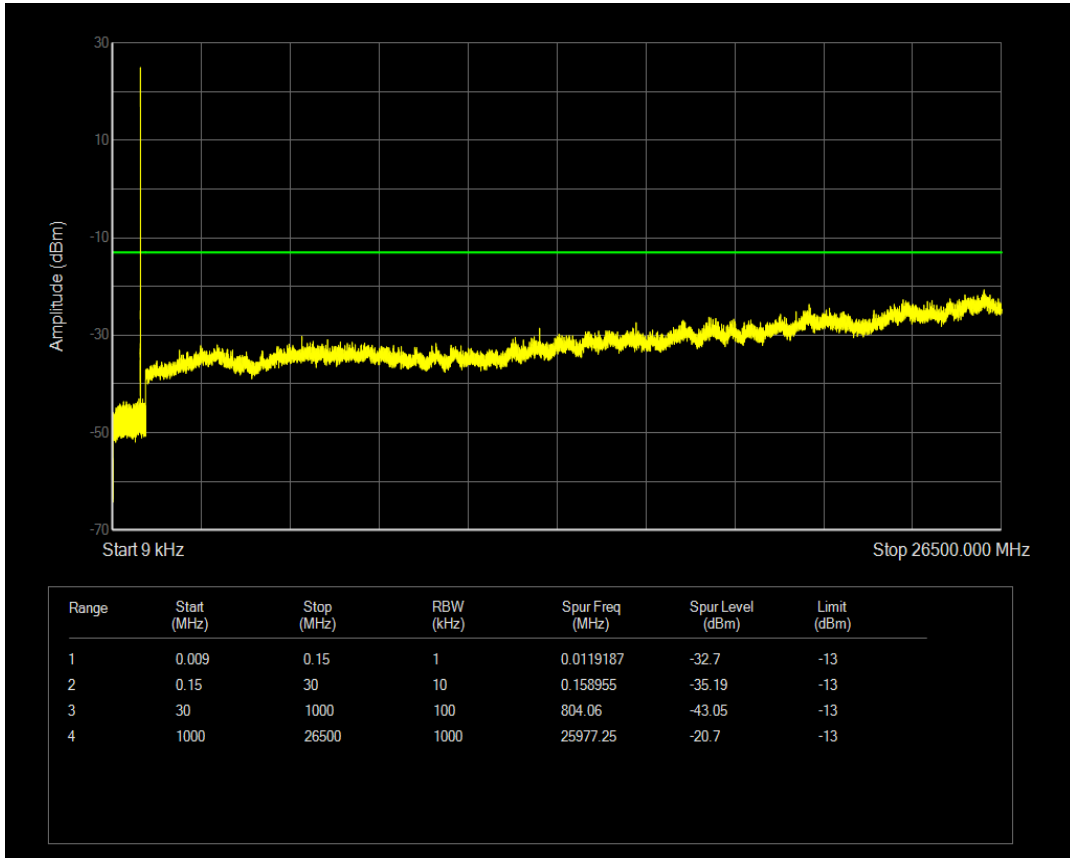

Band4 16QAM BW=20MHz Channel=20300 RB Size=100 Position=#0

Band5 QPSK BW=1.4MHz Channel=20407 RB Size=1 Position=#0

Band5 QPSK BW=1.4MHz Channel=20407 RB Size=6 Position=#0

Band5 16QAM BW=1.4MHz Channel=20407 RB Size=1 Position=#0

Band5 QPSK BW=1.4MHz Channel=20525 RB Size=1 Position=#0

Band5 16QAM BW=1.4MHz Channel=20407 RB Size=6 Position=#0

Band5 QPSK BW=1.4MHz Channel=20525 RB Size=6 Position=#0

Band5 16QAM BW=1.4MHz Channel=20525 RB Size=1 Position=#0

Band5 16QAM BW=1.4MHz Channel=20525 RB Size=6 Position=#0

Band5 QPSK BW=1.4MHz Channel=20643 RB Size=1 Position=#0

Band5 16QAM BW=1.4MHz Channel=20643 RB Size=1 Position=#0

Band5 QPSK BW=1.4MHz Channel=20643 RB Size=6 Position=#0