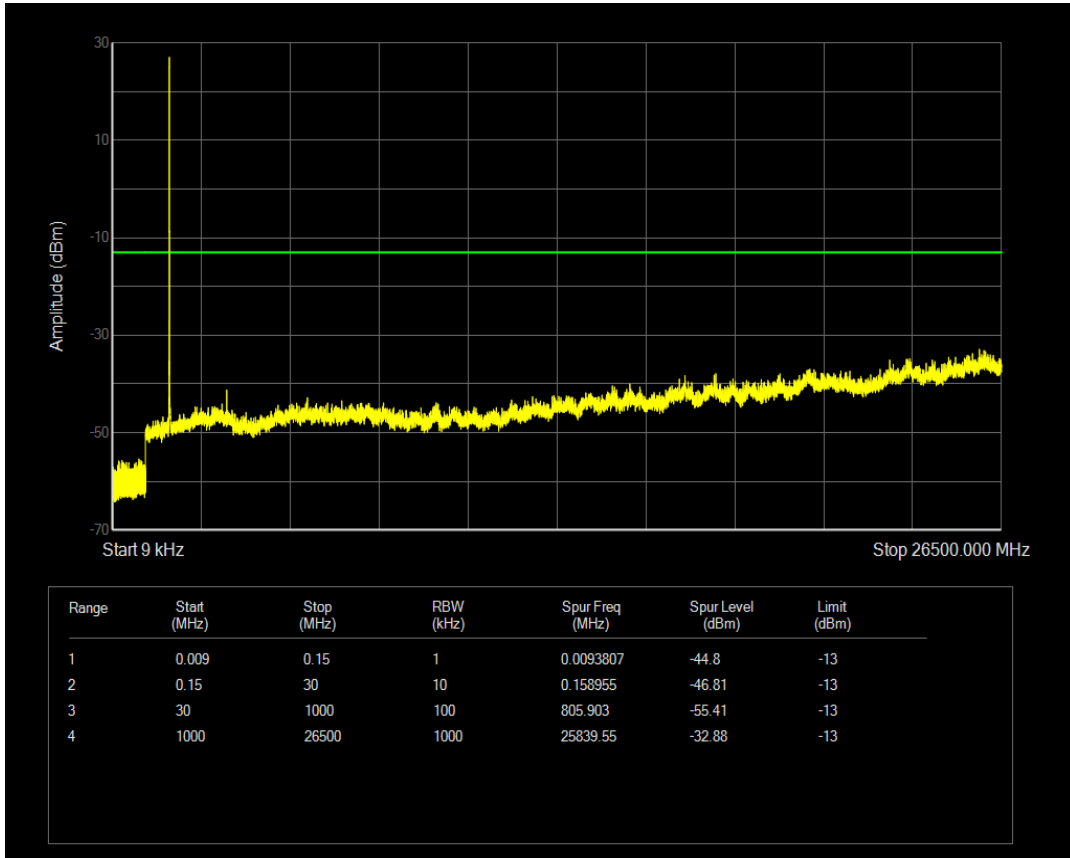

Band4 QPSK BW=5MHz Channel=19975 RB Size=1 Position=#0

Band4 16QAM BW=3MHz Channel=20385 RB Size=15 Position=#0

Band4 QPSK BW=5MHz Channel=19975 RB Size=25 Position=#0

Band4 16QAM BW=5MHz Channel=19975 RB Size=1 Position=#0