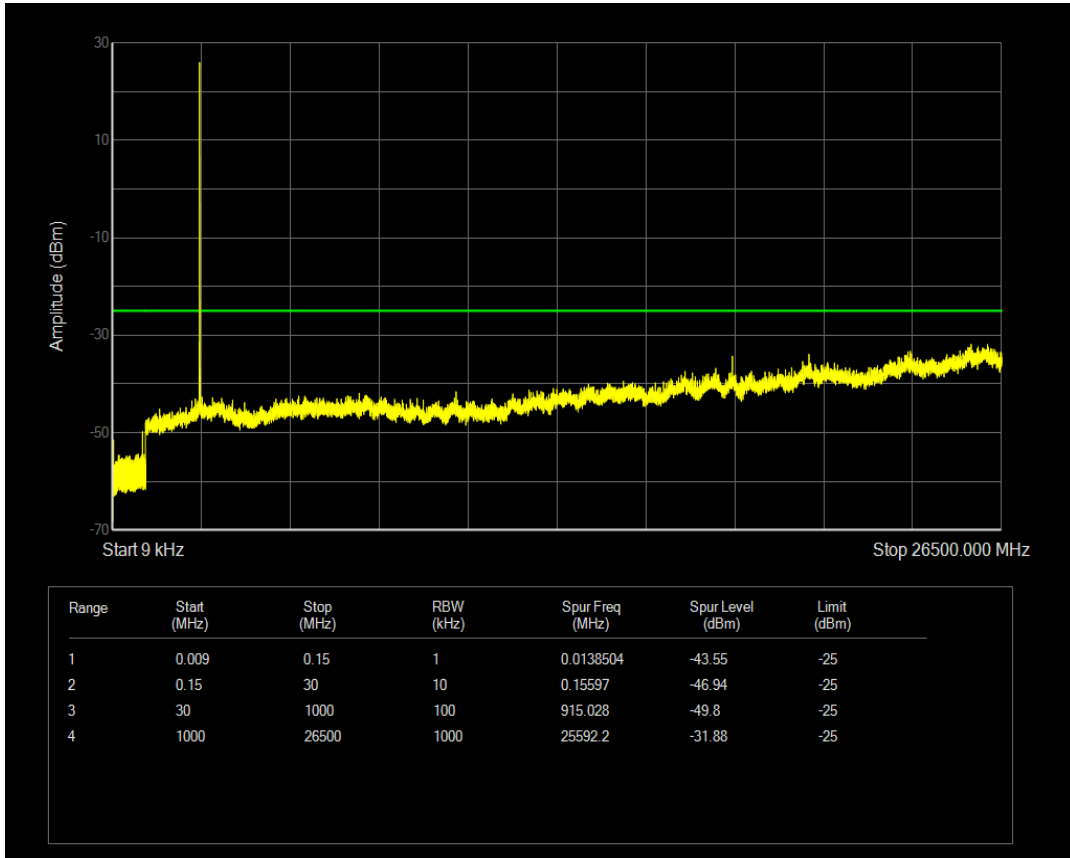

Band38 16QAM BW=10MHz Channel=38000 RB Size=50 Position=#0

Band38 QPSK BW=10MHz Channel=38200 RB Size=1 Position=#0

Band38 QPSK BW=10MHz Channel=38200 RB Size=50 Position=#0

Band38 16QAM BW=10MHz Channel=38200 RB Size=1 Position=#0

Band38 16QAM BW=10MHz Channel=38200 RB Size=50 Position=#0

Band38 QPSK BW=15MHz Channel=37825 RB Size=1 Position=#0

Band38 QPSK BW=15MHz Channel=37825 RB Size=75 Position=#0

Band38 16QAM BW=15MHz Channel=37825 RB Size=1 Position=#0