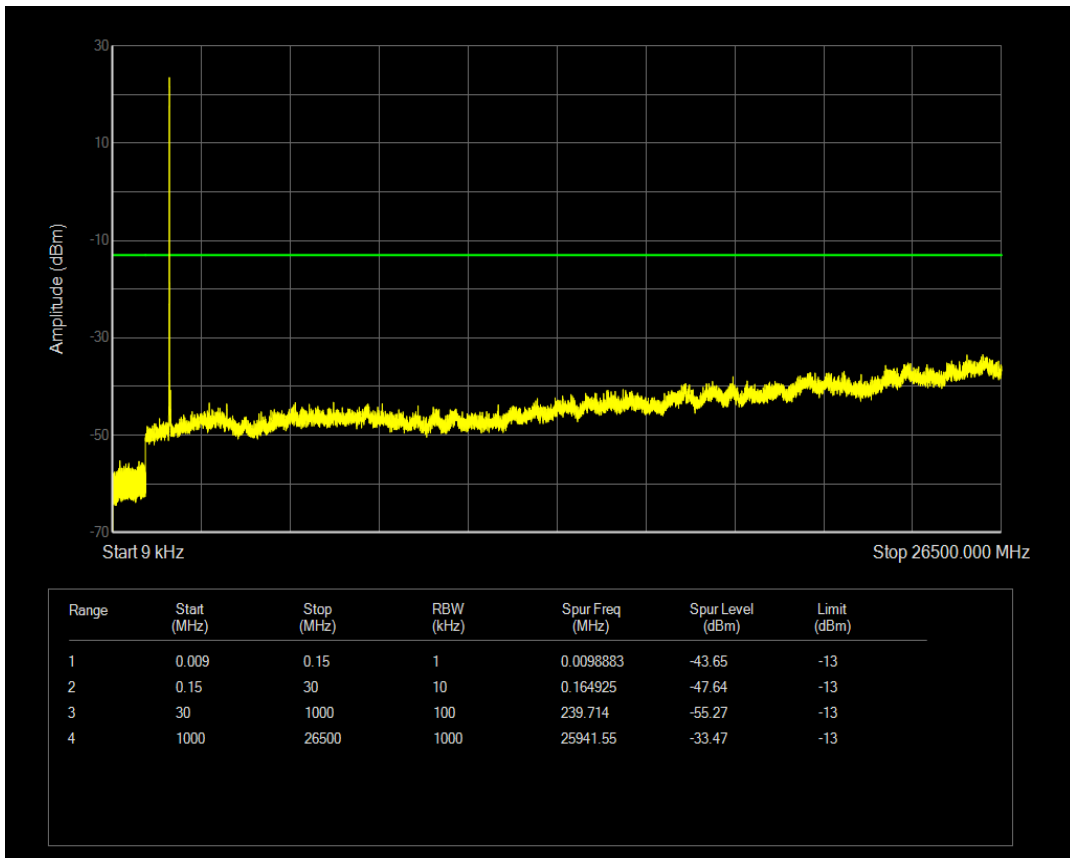

Band4 16QAM BW=3MHz Channel=19965 RB Size=15 Position=#0

Band4 QPSK BW=3MHz Channel=20175 RB Size=1 Position=#0