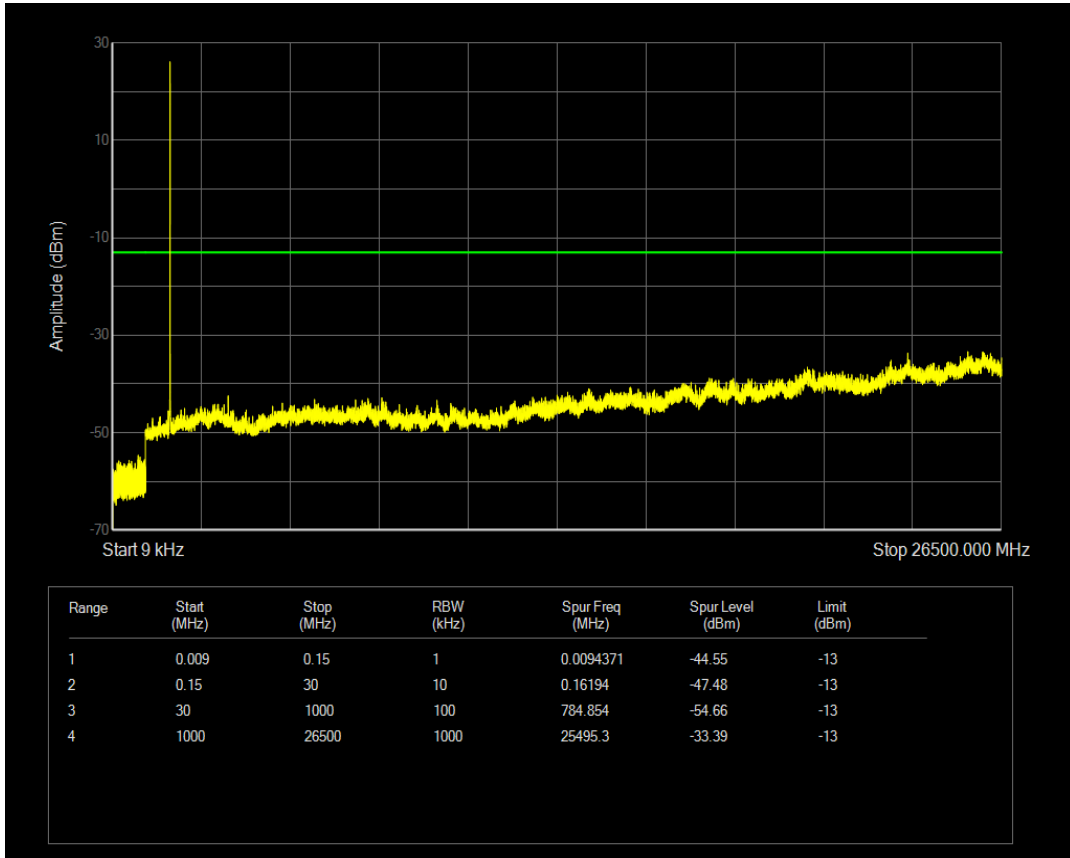

Band38 16QAM BW=20MHz Channel=38150 RB Size=100 Position=#0

Band4 QPSK BW=1.4MHz Channel=19957 RB Size=1 Position=#0

Band4 QPSK BW=1.4MHz Channel=19957 RB Size=6 Position=#0

Band4 16QAM BW=1.4MHz Channel=19957 RB Size=1 Position=#0

Band4 16QAM BW=1.4MHz Channel=19957 RB Size=6 Position=#0

Band4 QPSK BW=1.4MHz Channel=20175 RB Size=1 Position=#0

Band4 QPSK BW=1.4MHz Channel=20175 RB Size=6 Position=#0

Band4 16QAM BW=1.4MHz Channel=20175 RB Size=1 Position=#0