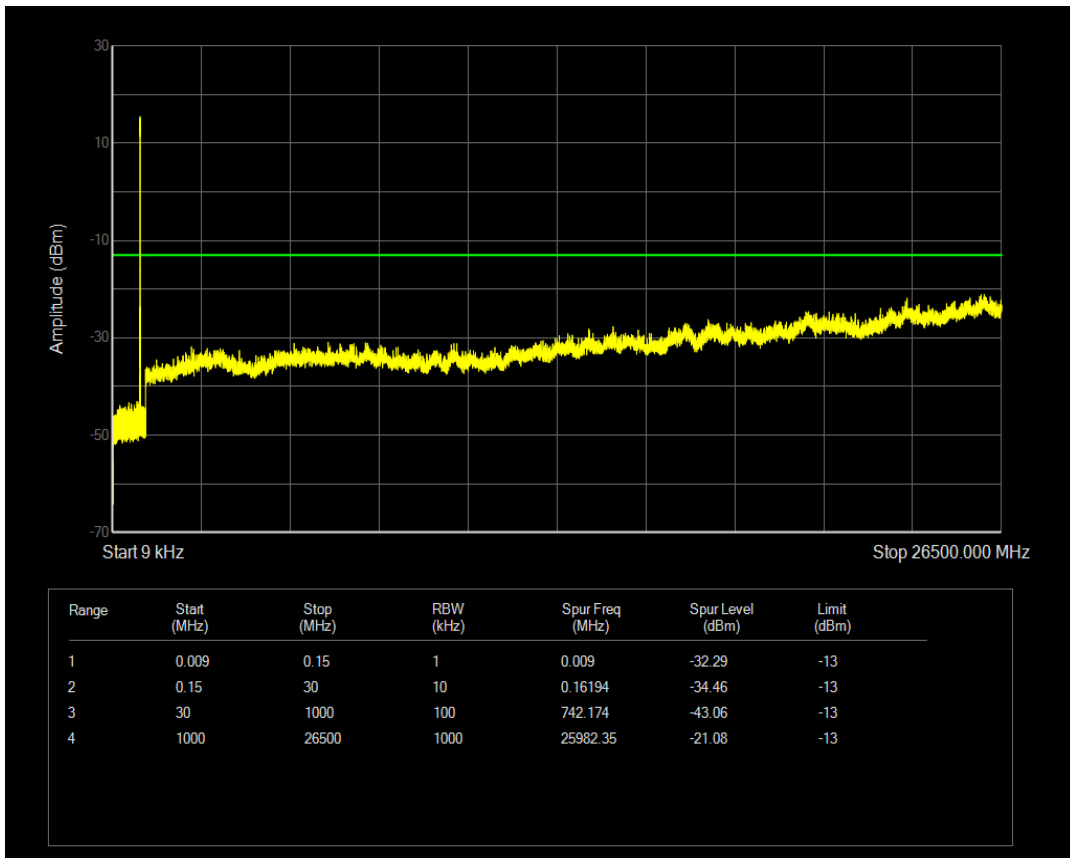

Band5 16QAM BW=3MHz Channel=20635 RB Size=15 Position=#0

Band5 QPSK BW=5MHz Channel=20425 RB Size=1 Position=#0

Band5 QPSK BW=5MHz Channel=20425 RB Size=25 Position=#0

Band5 16QAM BW=5MHz Channel=20425 RB Size=1 Position=#0

Band5 16QAM BW=5MHz Channel=20425 RB Size=25 Position=#0

Band5 QPSK BW=5MHz Channel=20525 RB Size=1 Position=#0

Band5 QPSK BW=5MHz Channel=20525 RB Size=25 Position=#0

Band5 16QAM BW=5MHz Channel=20525 RB Size=1 Position=#0