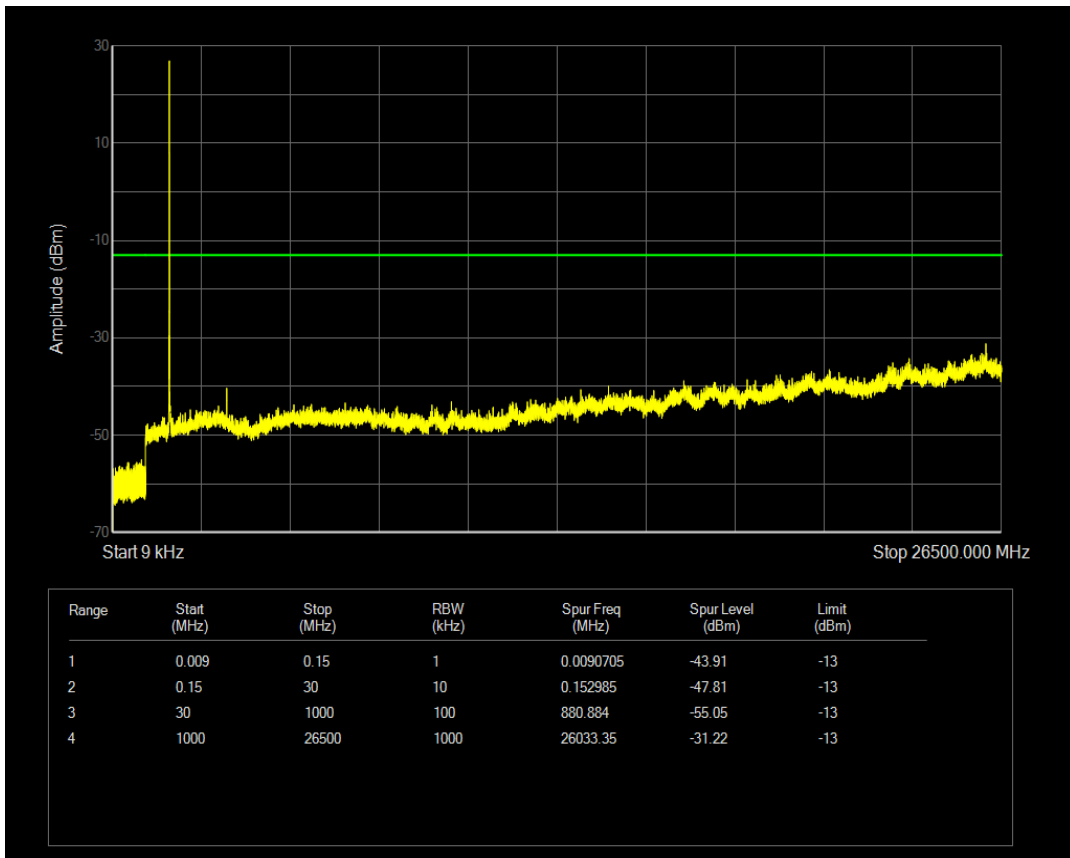

Band4 16QAM BW=3MHz Channel=20175 RB Size=15 Position=#0

Band4 QPSK BW=3MHz Channel=20385 RB Size=1 Position=#0

Band4 QPSK BW=3MHz Channel=20385 RB Size=15 Position=#0

Band4 16QAM BW=3MHz Channel=20385 RB Size=1 Position=#0

Band4 QPSK BW=5MHz Channel=19975 RB Size=1 Position=#0

Band4 16QAM BW=3MHz Channel=20385 RB Size=15 Position=#0

Band4 QPSK BW=5MHz Channel=19975 RB Size=25 Position=#0

Band4 16QAM BW=5MHz Channel=19975 RB Size=1 Position=#0