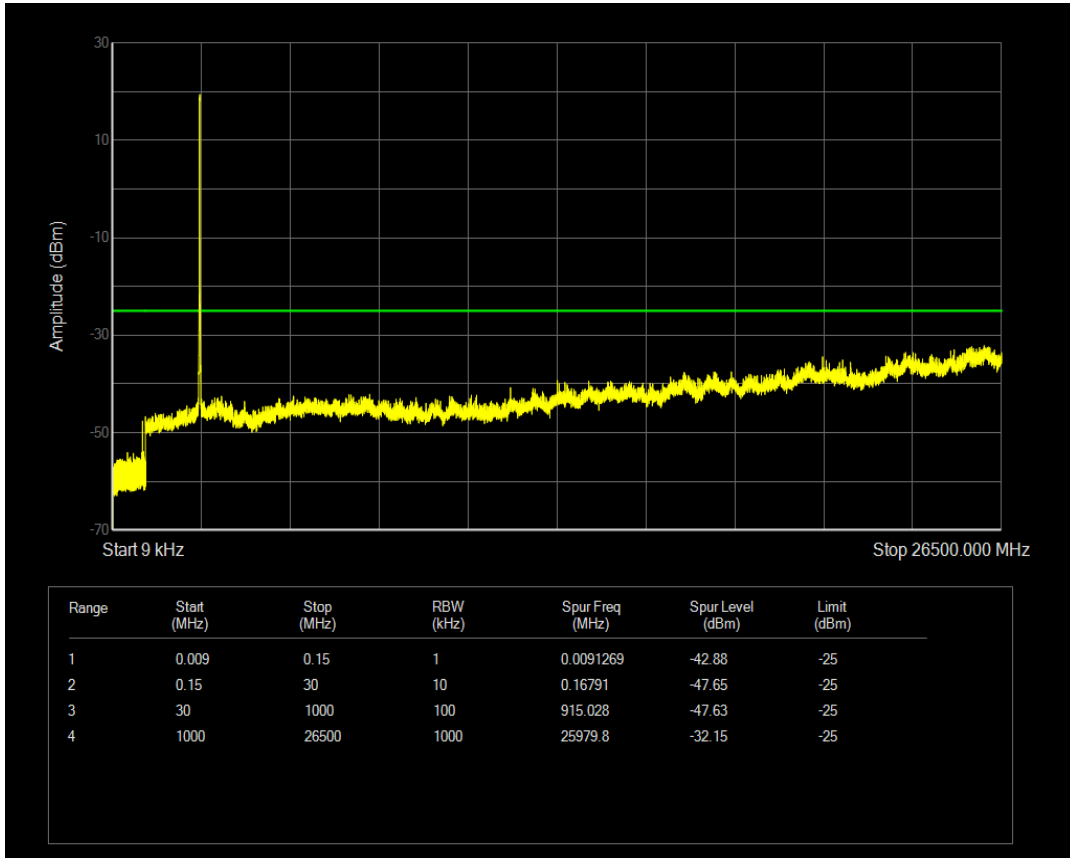

Band38 16QAM BW=15MHz Channel=38000 RB Size=75 Position=#0

Band38 QPSK BW=15MHz Channel=38175 RB Size=1 Position=#0

Band38 16QAM BW=15MHz Channel=38175 RB Size=1 Position=#0

Band38 QPSK BW=15MHz Channel=38175 RB Size=75 Position=#0

Band38 16QAM BW=15MHz Channel=38175 RB Size=75 Position=#0

Band38 QPSK BW=20MHz Channel=37850 RB Size=1 Position=#0

Band38 QPSK BW=20MHz Channel=37850 RB Size=100 Position=#0

Band38 16QAM BW=20MHz Channel=37850 RB Size=1 Position=#0