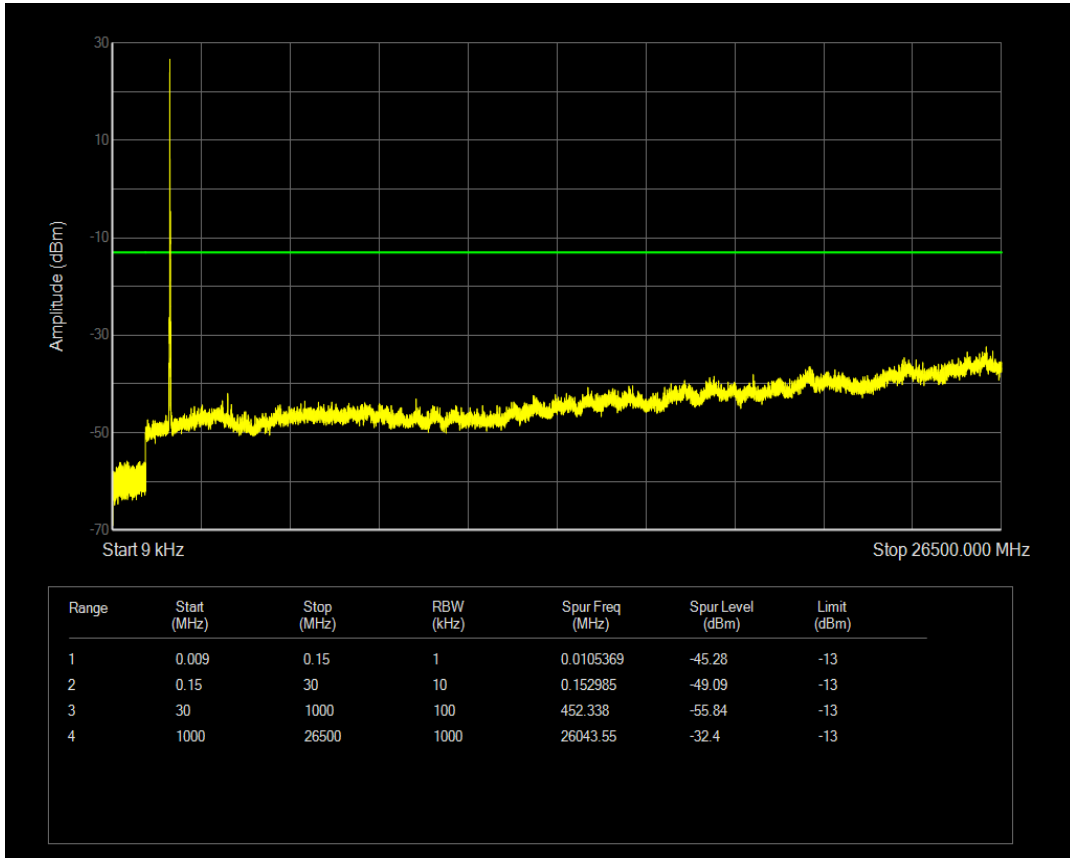

Band4 16QAM BW=15MHz Channel=20025 RB Size=75 Position=#0

Band4 QPSK BW=15MHz Channel=20175 RB Size=75 Position=#0

Band4 QPSK BW=15MHz Channel=20175 RB Size=1 Position=#0

Band4 16QAM BW=15MHz Channel=20175 RB Size=1 Position=#0