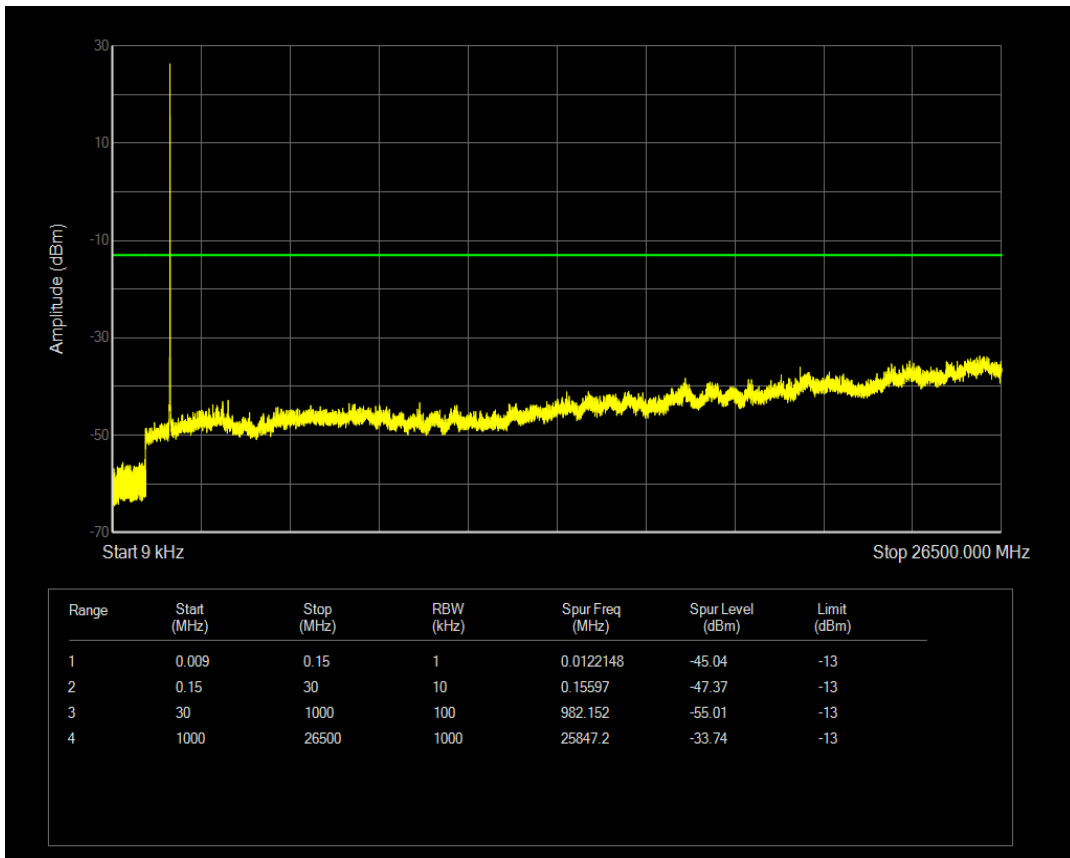

Band4 16QAM BW=5MHz Channel=20175 RB Size=1 Position=#0

Band4 QPSK BW=5MHz Channel=20175 RB Size=25 Position=#0