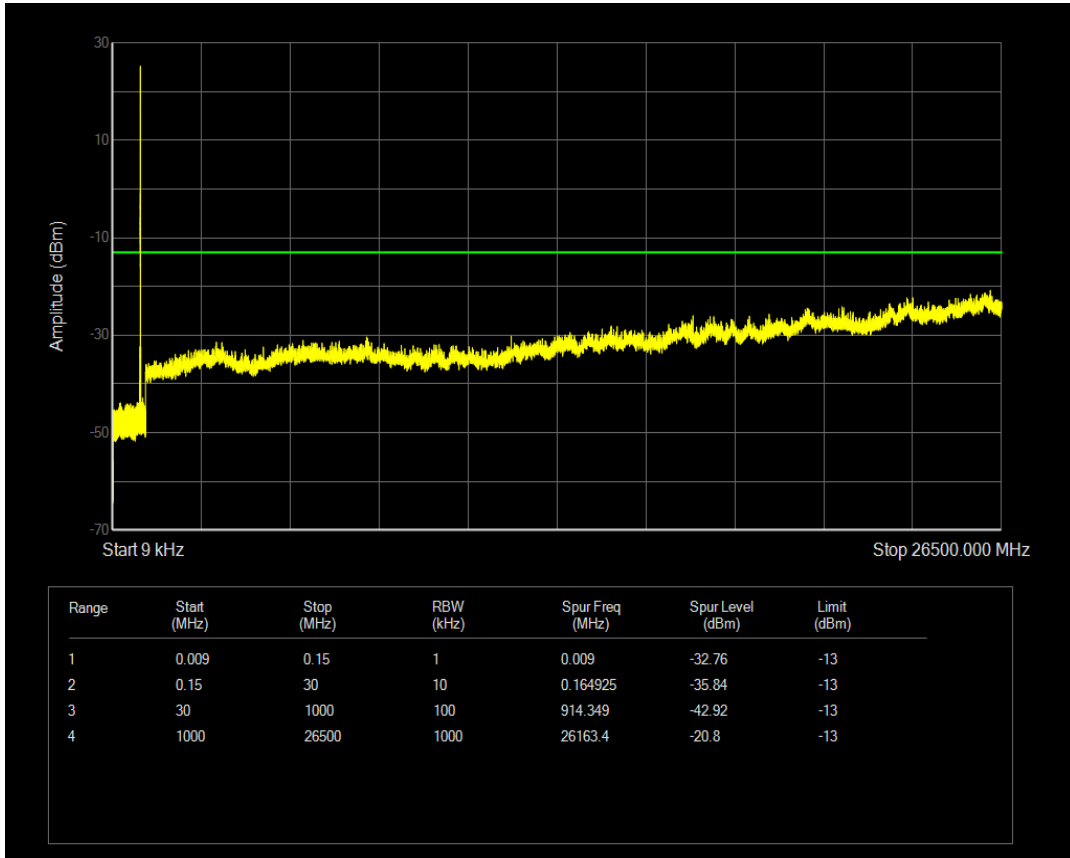

Band5 16QAM BW=5MHz Channel=20425 RB Size=25 Position=#0

Band5 QPSK BW=5MHz Channel=20525 RB Size=1 Position=#0

Band5 QPSK BW=5MHz Channel=20525 RB Size=25 Position=#0

Band5 16QAM BW=5MHz Channel=20525 RB Size=1 Position=#0

Band5 16QAM BW=5MHz Channel=20525 RB Size=25 Position=#0

Band5 QPSK BW=5MHz Channel=20625 RB Size=1 Position=#0

Band5 QPSK BW=5MHz Channel=20625 RB Size=25 Position=#0

Band5 16QAM BW=5MHz Channel=20625 RB Size=1 Position=#0