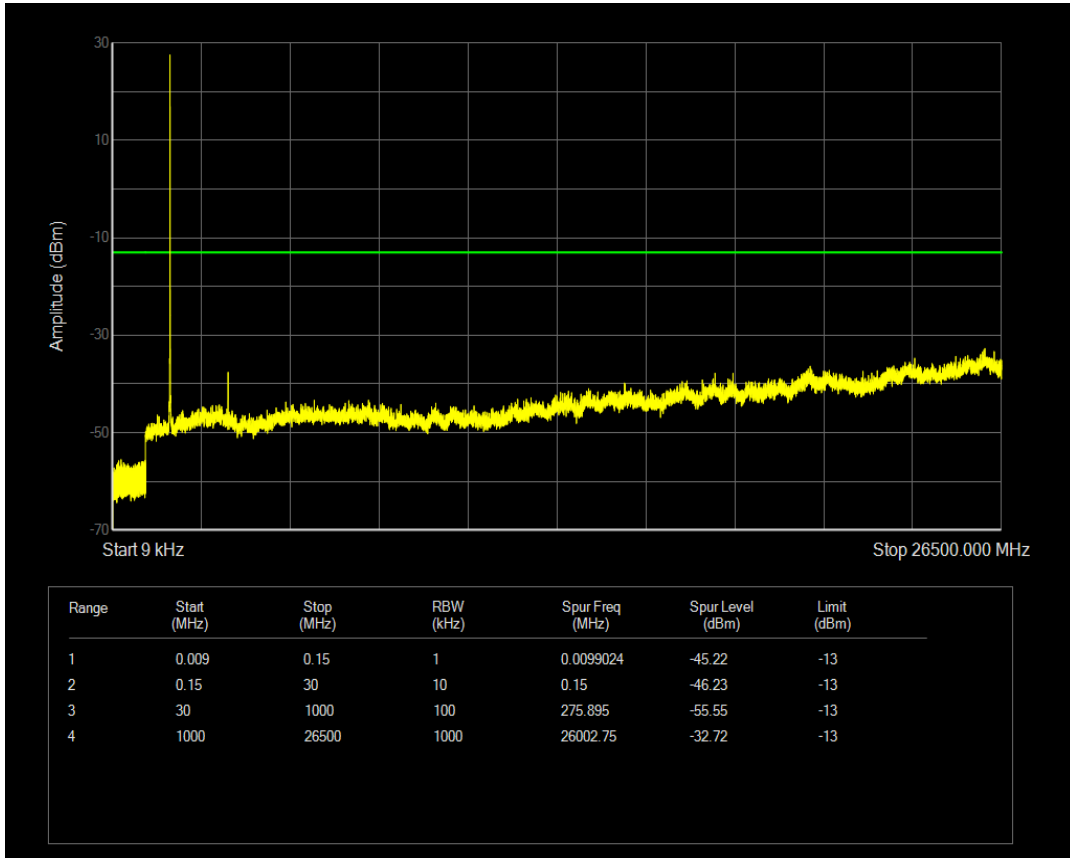

Band4 QPSK BW=5MHz Channel=20175 RB Size=1 Position=#0

Band4 16QAM BW=5MHz Channel=20175 RB Size=1 Position=#0