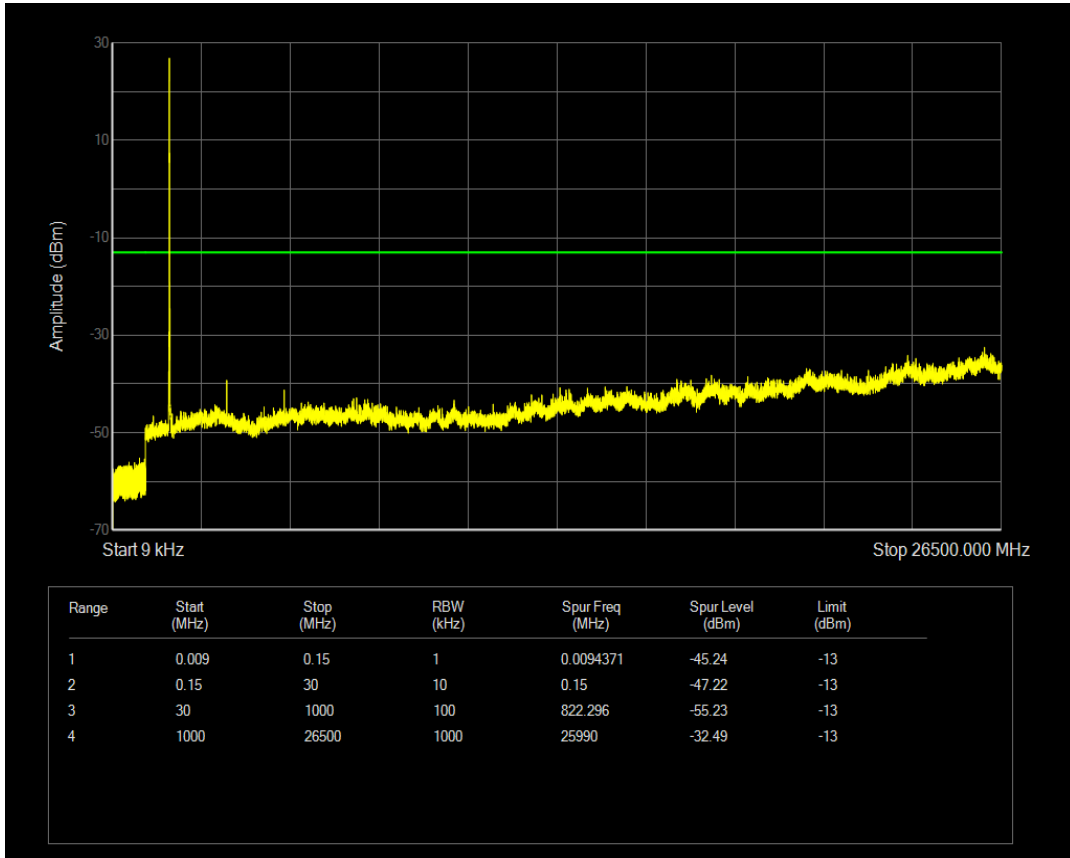

Band4 16QAM BW=5MHz Channel=20175 RB Size=25 Position=#0

Band4 QPSK BW=5MHz Channel=20375 RB Size=1 Position=#0

Band4 QPSK BW=5MHz Channel=20375 RB Size=25 Position=#0

Band4 16QAM BW=5MHz Channel=20375 RB Size=25 Position=#0

Band4 16QAM BW=5MHz Channel=20375 RB Size=1 Position=#0

Band4 QPSK BW=10MHz Channel=20000 RB Size=1 Position=#0

Band4 QPSK BW=10MHz Channel=20000 RB Size=50 Position=#0

Band4 16QAM BW=10MHz Channel=20000 RB Size=1 Position=#0