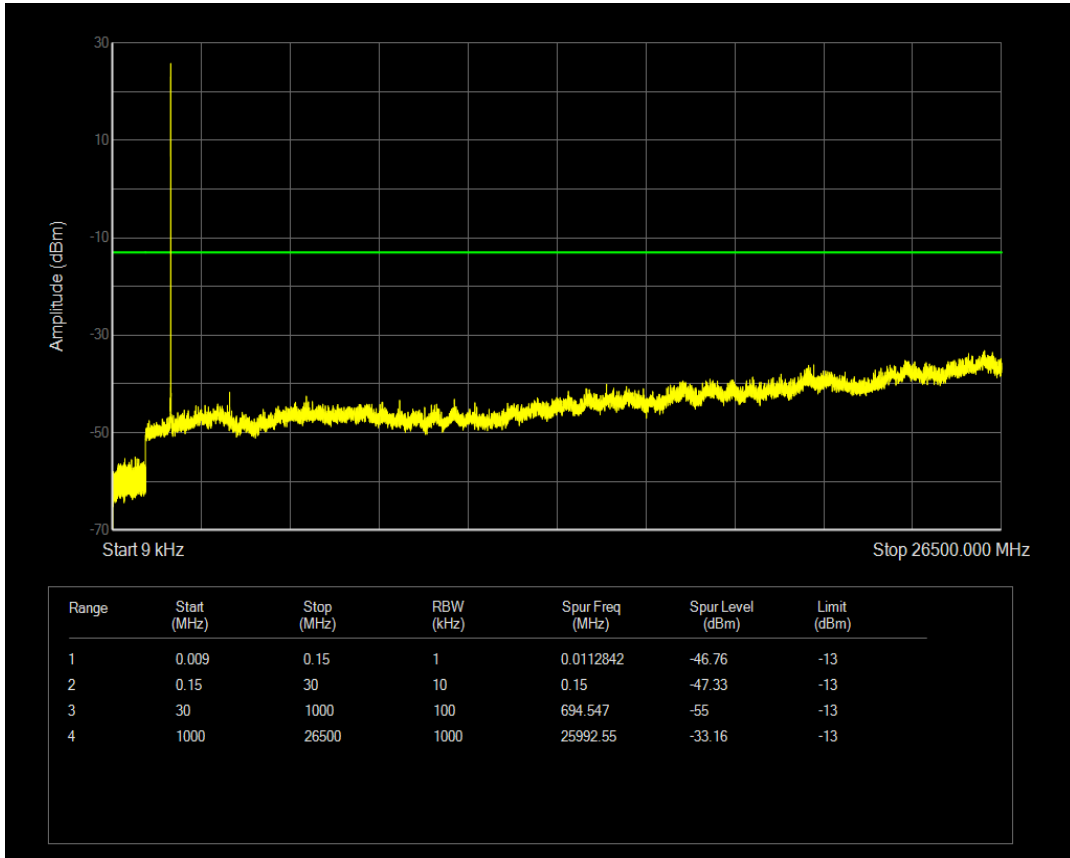

Band4 16QAM BW=1.4MHz Channel=20175 RB Size=6 Position=#0

Band4 QPSK BW=1.4MHz Channel=20393 RB Size=6 Position=#0

Band4 QPSK BW=1.4MHz Channel=20393 RB Size=1 Position=#0

Band4 16QAM BW=1.4MHz Channel=20393 RB Size=1 Position=#0