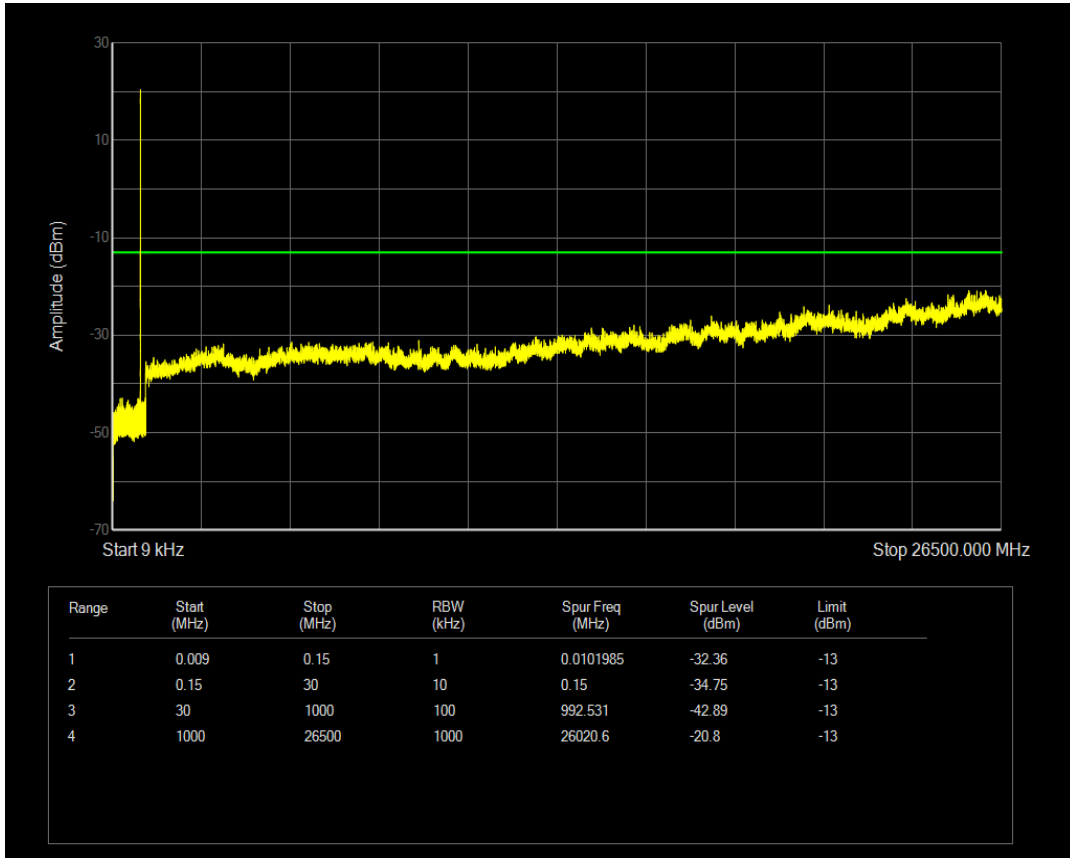

Band5 16QAM BW=1.4MHz Channel=20525 RB Size=6 Position=#0

Band5 QPSK BW=1.4MHz Channel=20643 RB Size=1 Position=#0

Band5 16QAM BW=1.4MHz Channel=20643 RB Size=1 Position=#0

Band5 QPSK BW=1.4MHz Channel=20643 RB Size=6 Position=#0