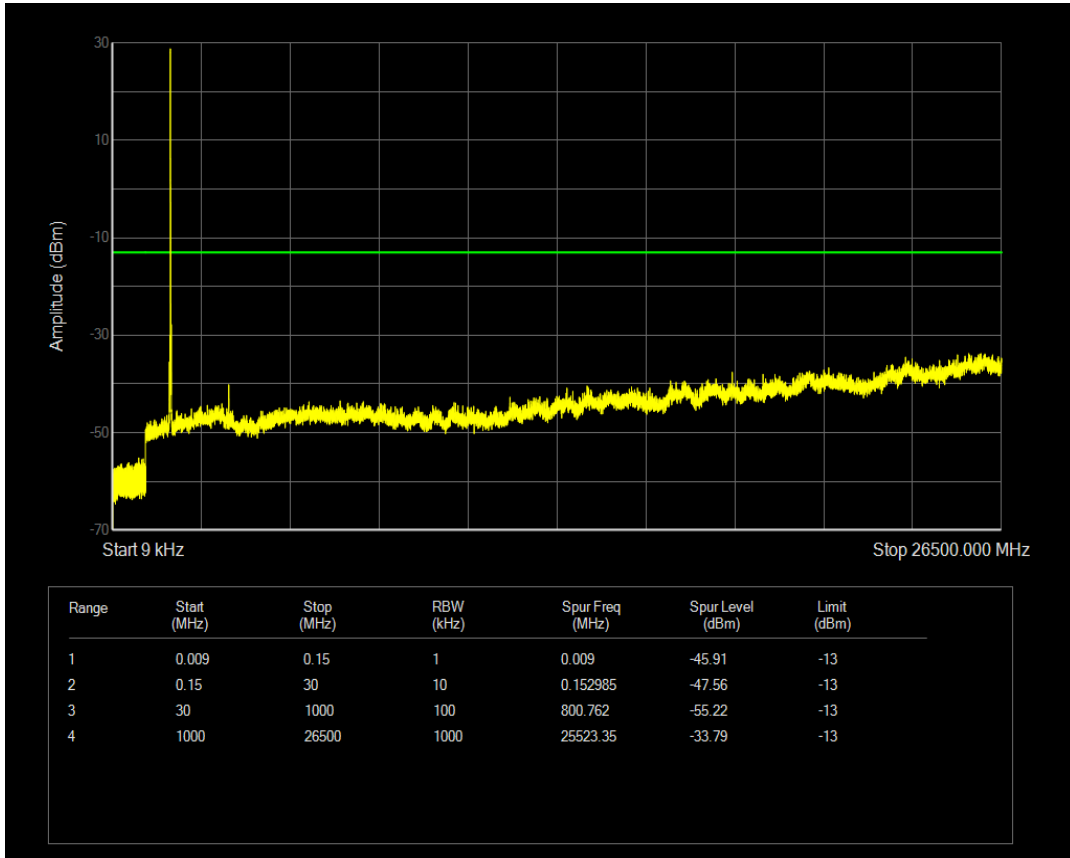

Band4 QPSK BW=15MHz Channel=20325 RB Size=1 Position=#0

Band4 QPSK BW=15MHz Channel=20325 RB Size=75 Position=#0