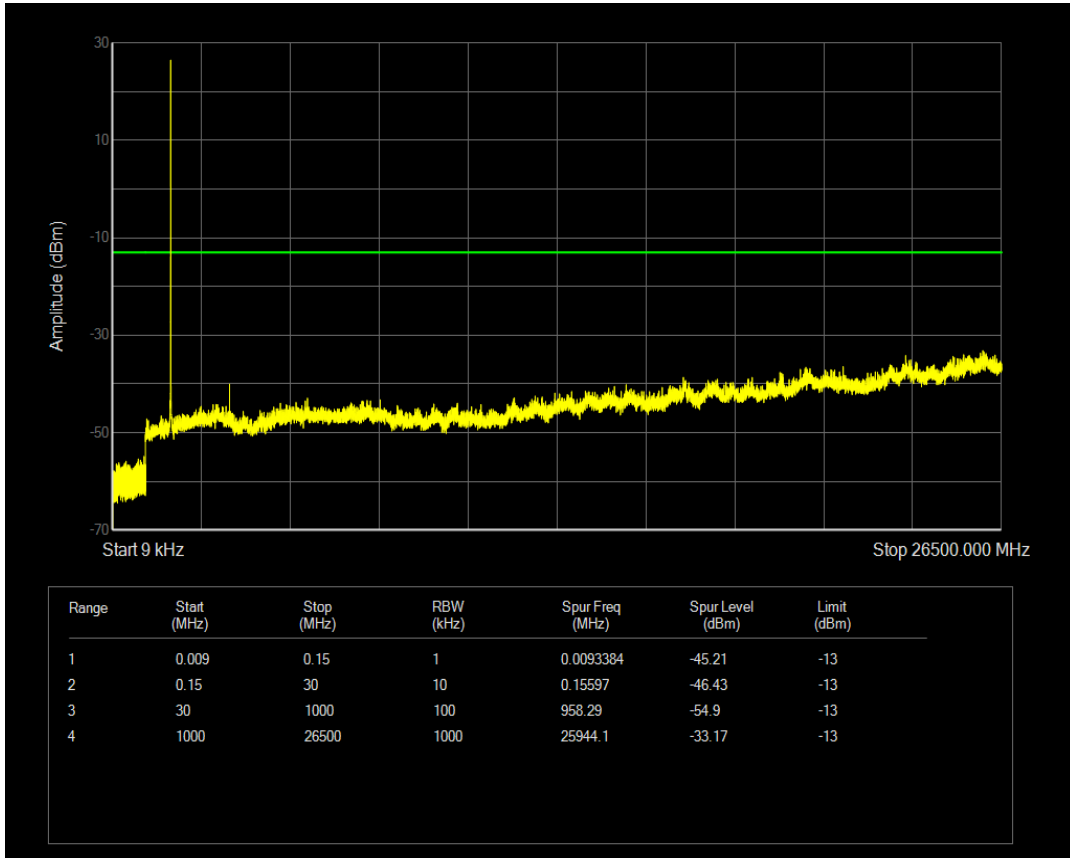

Band4 16QAM BW=3MHz Channel=20175 RB Size=15 Position=#0

Band4 QPSK BW=3MHz Channel=20385 RB Size=1 Position=#0

Band4 QPSK BW=3MHz Channel=20385 RB Size=15 Position=#0

Band4 16QAM BW=3MHz Channel=20385 RB Size=1 Position=#0

Band4 QPSK BW=5MHz Channel=19975 RB Size=1 Position=#0

Band4 16QAM BW=3MHz Channel=20385 RB Size=15 Position=#0

Band4 QPSK BW=5MHz Channel=19975 RB Size=25 Position=#0

Band4 16QAM BW=5MHz Channel=19975 RB Size=1 Position=#0