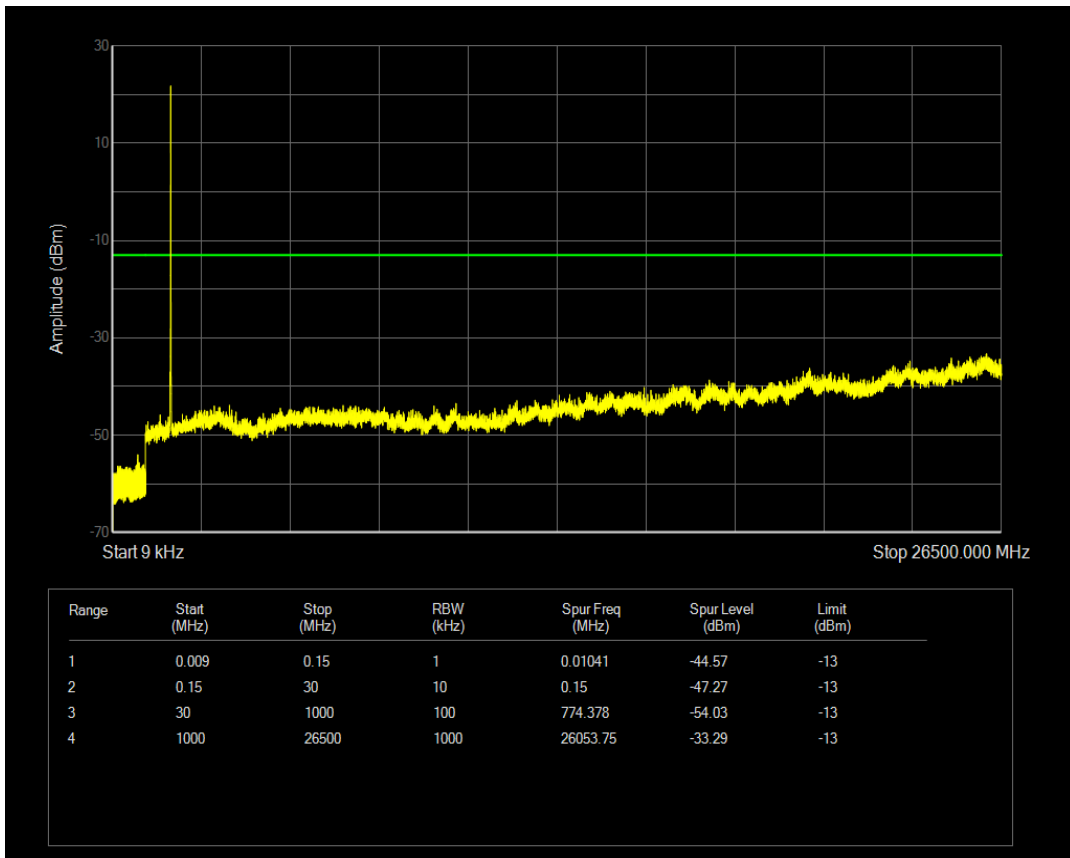

Band4 QPSK BW=5MHz Channel=20375 RB Size=25 Position=#0

Band4 16QAM BW=5MHz Channel=20375 RB Size=25 Position=#0