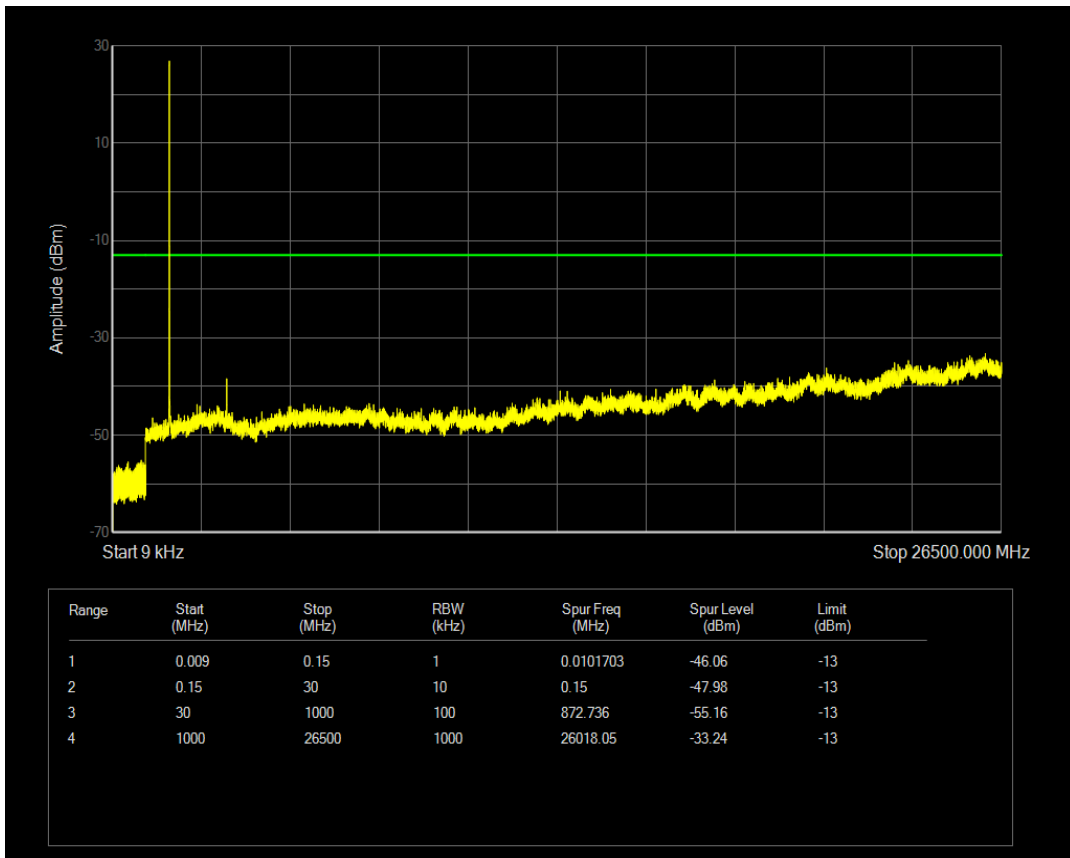

Band4 QPSK BW=3MHz Channel=19965 RB Size=1 Position=#0

Band4 16QAM BW=3MHz Channel=19965 RB Size=1 Position=#0