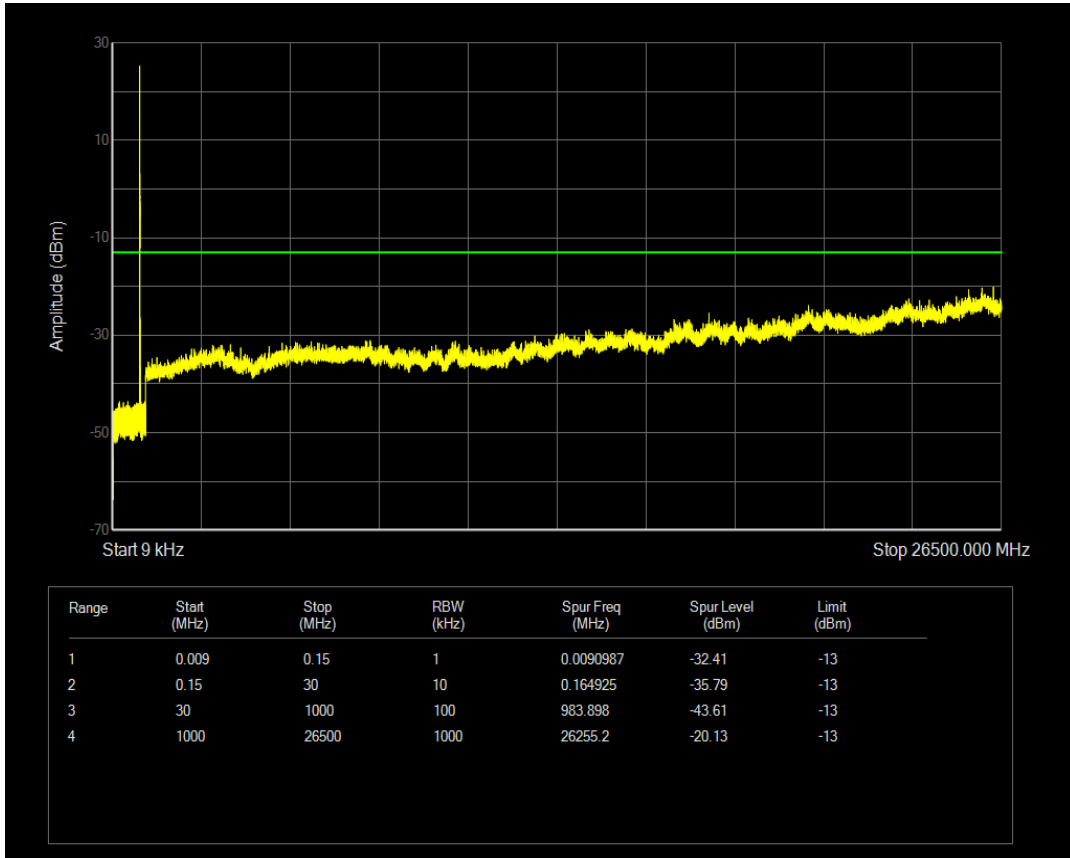

Band5 16QAM BW=1.4MHz Channel=20525 RB Size=6 Position=#0

Band5 QPSK BW=1.4MHz Channel=20643 RB Size=1 Position=#0

Band5 16QAM BW=1.4MHz Channel=20643 RB Size=1 Position=#0

Band5 QPSK BW=1.4MHz Channel=20643 RB Size=6 Position=#0

Band5 16QAM BW=1.4MHz Channel=20643 RB Size=6 Position=#0

Band5 QPSK BW=3MHz Channel=20415 RB Size=1 Position=#0

Band5 QPSK BW=3MHz Channel=20415 RB Size=15 Position=#0

Band5 16QAM BW=3MHz Channel=20415 RB Size=1 Position=#0