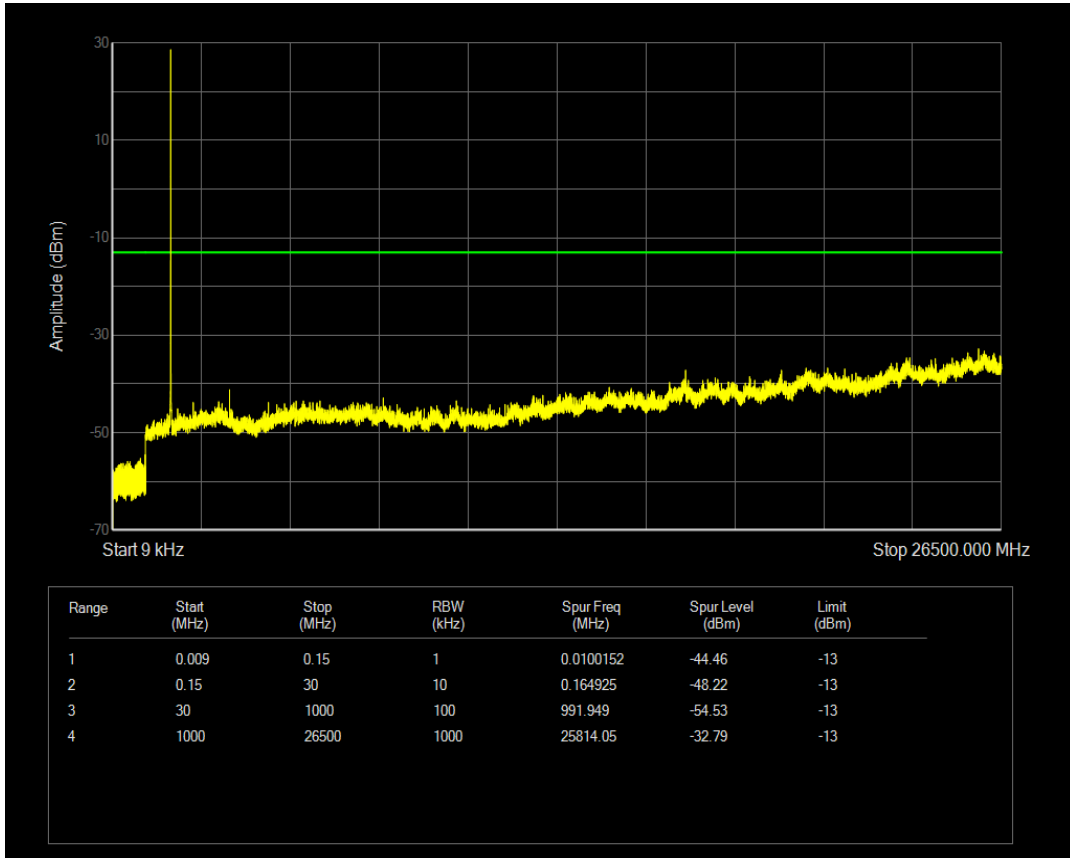

Band4 QPSK BW=3MHz Channel=20385 RB Size=1 Position=#0

Band4 QPSK BW=3MHz Channel=20385 RB Size=15 Position=#0