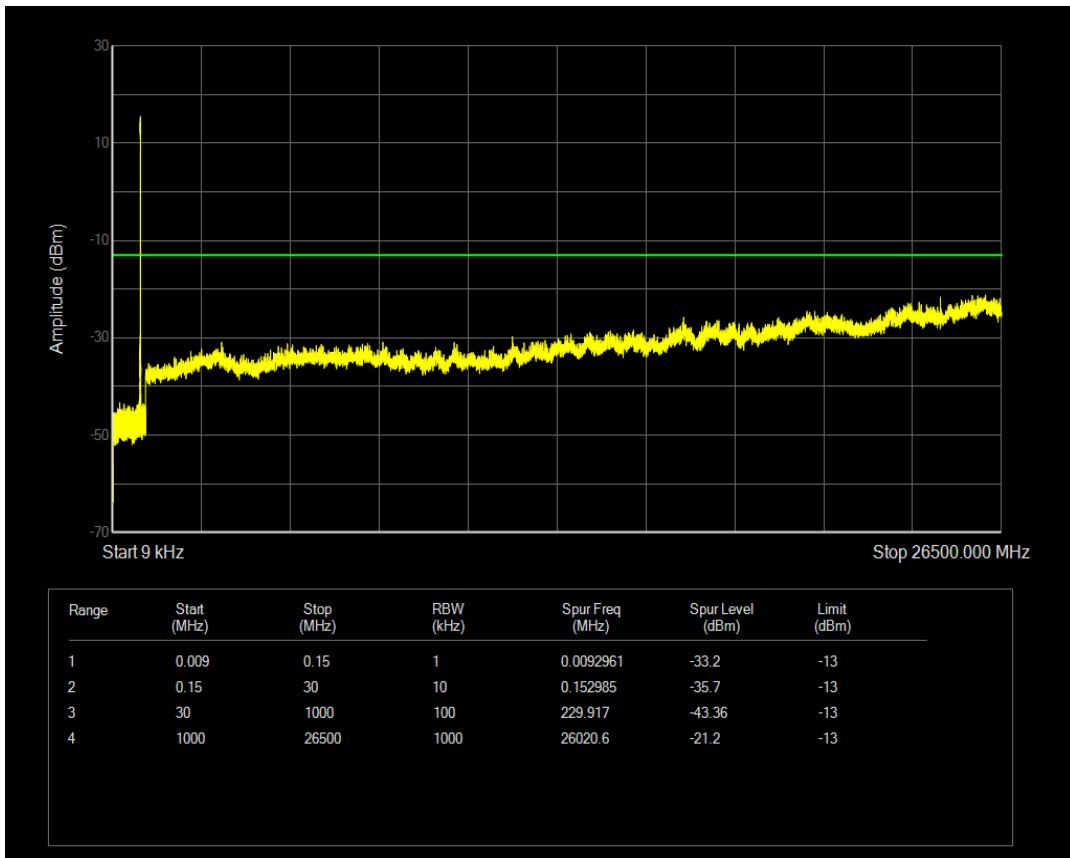

Band5 16QAM BW=5MHz Channel=20425 RB Size=25 Position=#0

Band5 QPSK BW=5MHz Channel=20525 RB Size=1 Position=#0

Band5 QPSK BW=5MHz Channel=20525 RB Size=25 Position=#0

Band5 16QAM BW=5MHz Channel=20525 RB Size=1 Position=#0

Band5 16QAM BW=5MHz Channel=20525 RB Size=25 Position=#0

Band5 QPSK BW=5MHz Channel=20625 RB Size=1 Position=#0

Band5 QPSK BW=5MHz Channel=20625 RB Size=25 Position=#0

Band5 16QAM BW=5MHz Channel=20625 RB Size=1 Position=#0