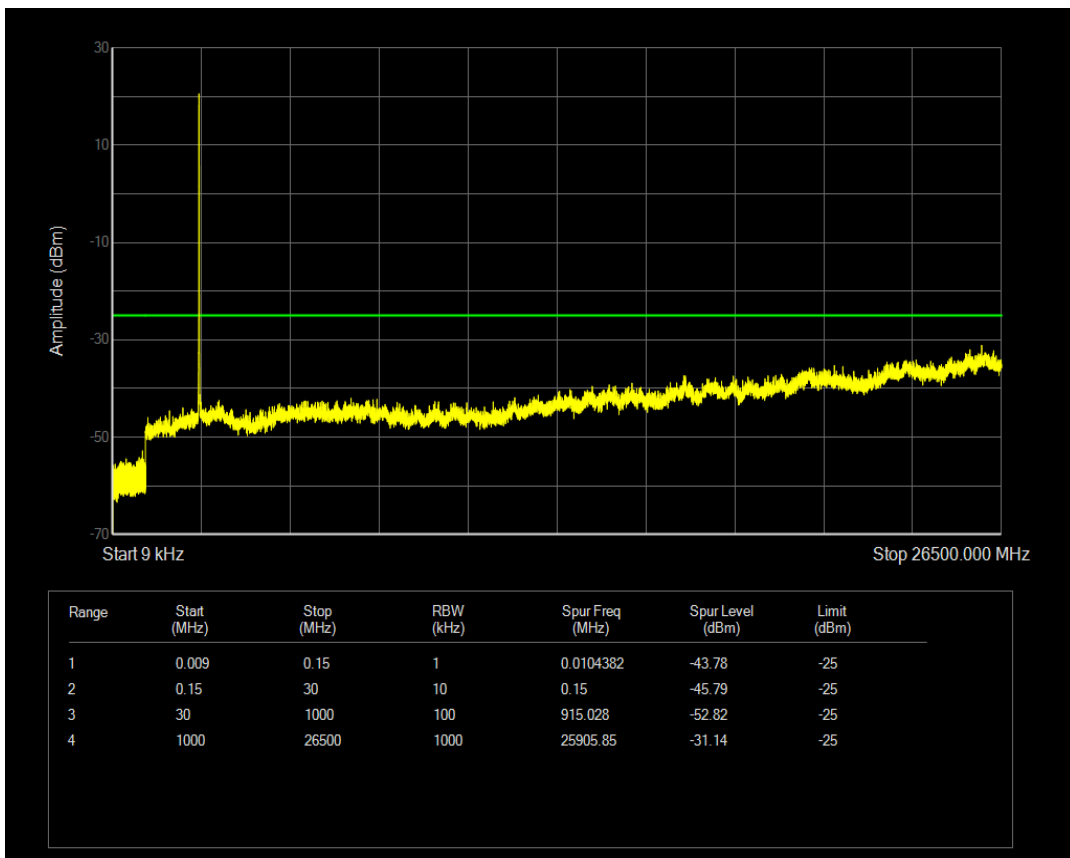

Band38 16QAM BW=10MHz Channel=38000 RB Size=50 Position=#0

Band38 QPSK BW=10MHz Channel=38200 RB Size=1 Position=#0

Band38 QPSK BW=10MHz Channel=38200 RB Size=50 Position=#0

Band38 16QAM BW=10MHz Channel=38200 RB Size=1 Position=#0