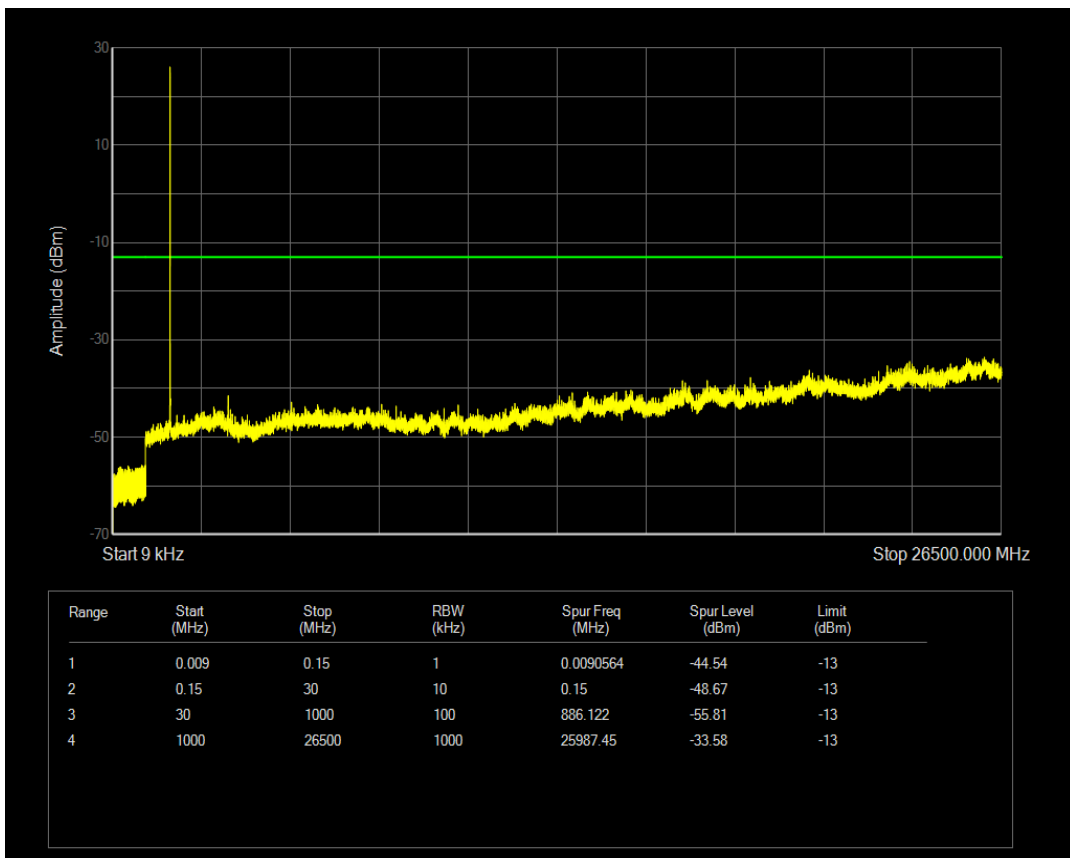

Band4 QPSK BW=1.4MHz Channel=20175 RB Size=6 Position=#0

Band4 16QAM BW=1.4MHz Channel=20175 RB Size=1 Position=#0