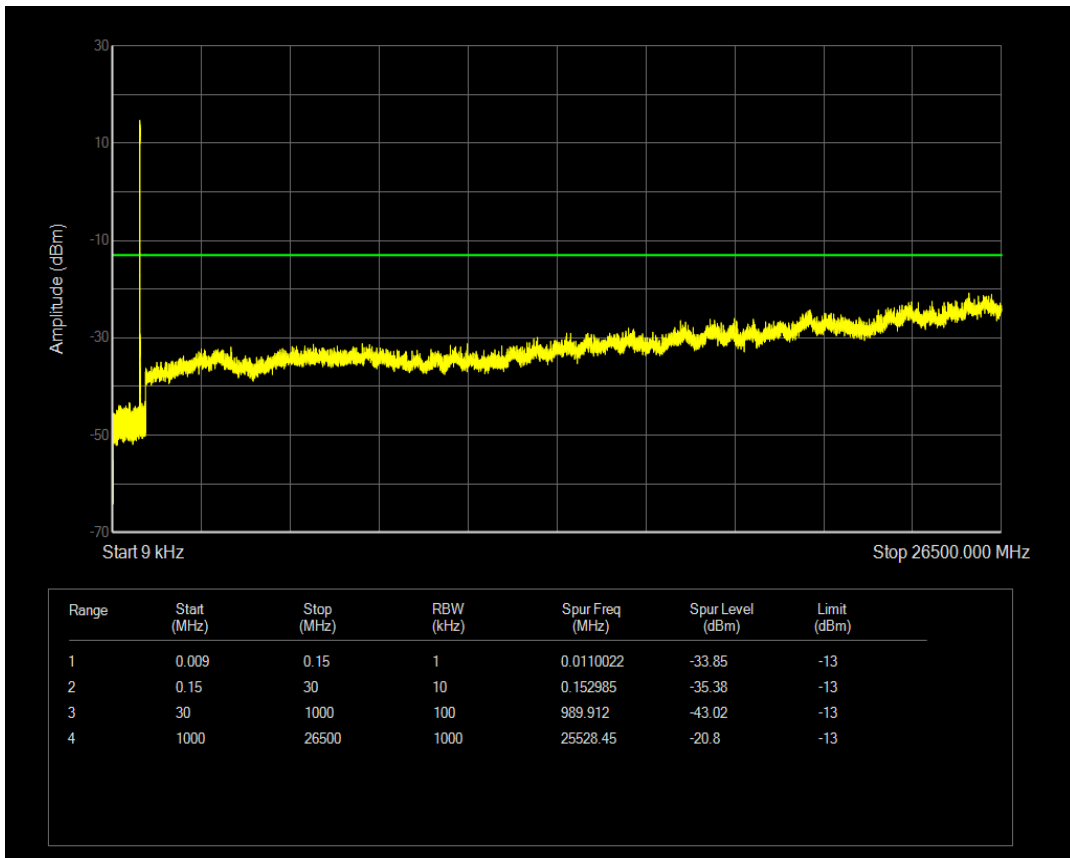

Band5 16QAM BW=3MHz Channel=20635 RB Size=15 Position=#0

Band5 QPSK BW=5MHz Channel=20425 RB Size=1 Position=#0

Band5 QPSK BW=5MHz Channel=20425 RB Size=25 Position=#0

Band5 16QAM BW=5MHz Channel=20425 RB Size=1 Position=#0

Band5 16QAM BW=5MHz Channel=20425 RB Size=25 Position=#0

Band5 QPSK BW=5MHz Channel=20525 RB Size=1 Position=#0

Band5 QPSK BW=5MHz Channel=20525 RB Size=25 Position=#0

Band5 16QAM BW=5MHz Channel=20525 RB Size=1 Position=#0