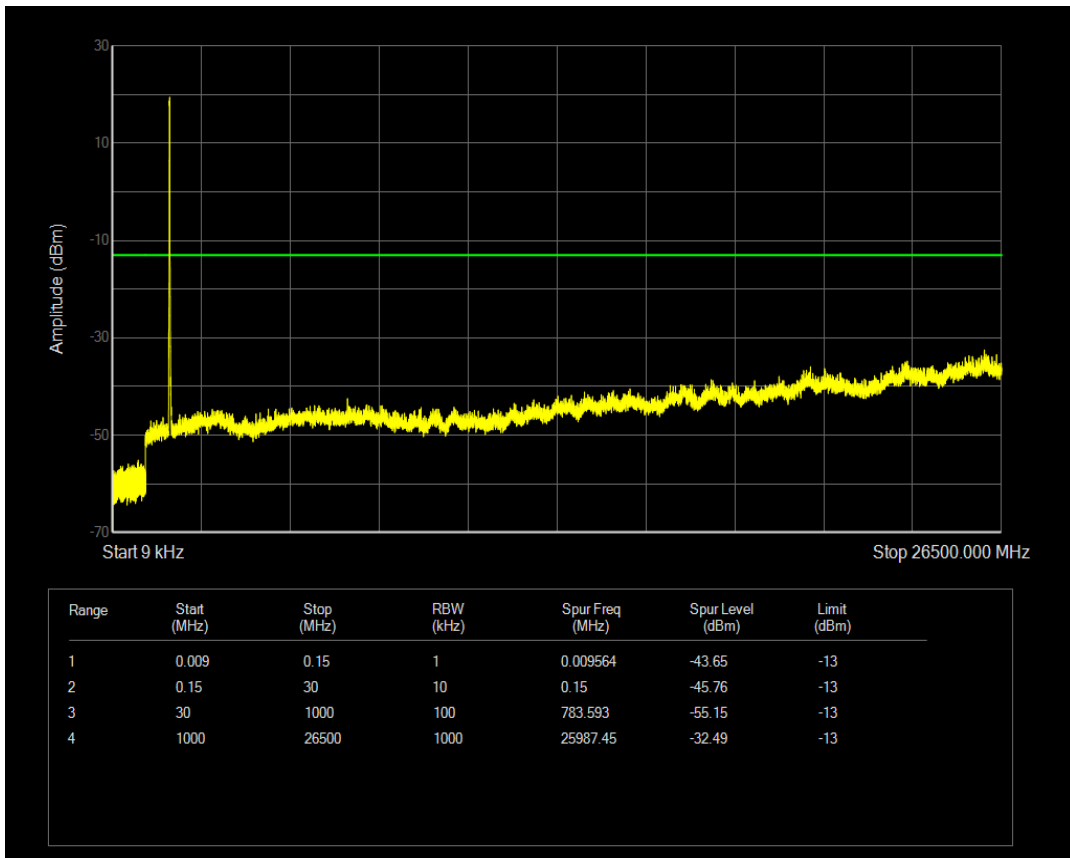

Band4 16QAM BW=15MHz Channel=20025 RB Size=75 Position=#0

Band4 QPSK BW=15MHz Channel=20175 RB Size=75 Position=#0