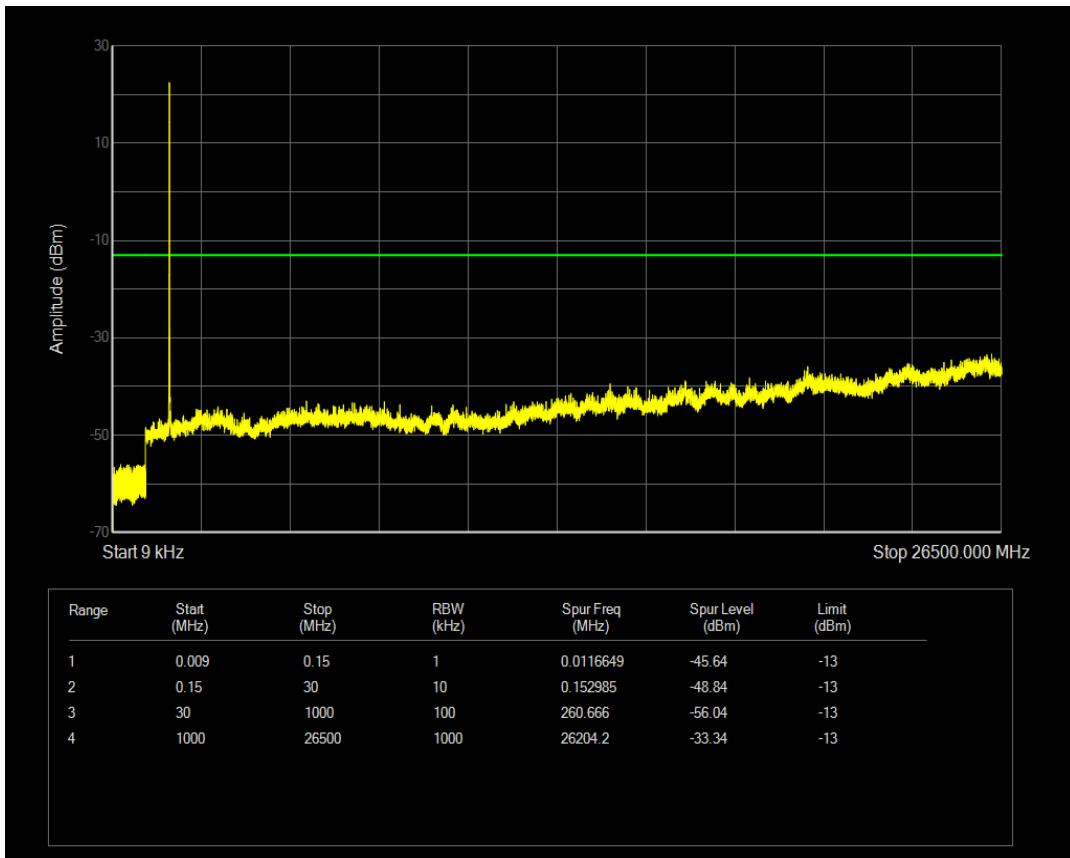

Band4 16QAM BW=3MHz Channel=20175 RB Size=15 Position=#0

Band4 QPSK BW=3MHz Channel=20385 RB Size=1 Position=#0

Band4 QPSK BW=3MHz Channel=20385 RB Size=15 Position=#0

Band4 16QAM BW=3MHz Channel=20385 RB Size=1 Position=#0

Band4 QPSK BW=5MHz Channel=19975 RB Size=1 Position=#0

Band4 16QAM BW=3MHz Channel=20385 RB Size=15 Position=#0

Band4 QPSK BW=5MHz Channel=19975 RB Size=25 Position=#0

Band4 16QAM BW=5MHz Channel=19975 RB Size=1 Position=#0