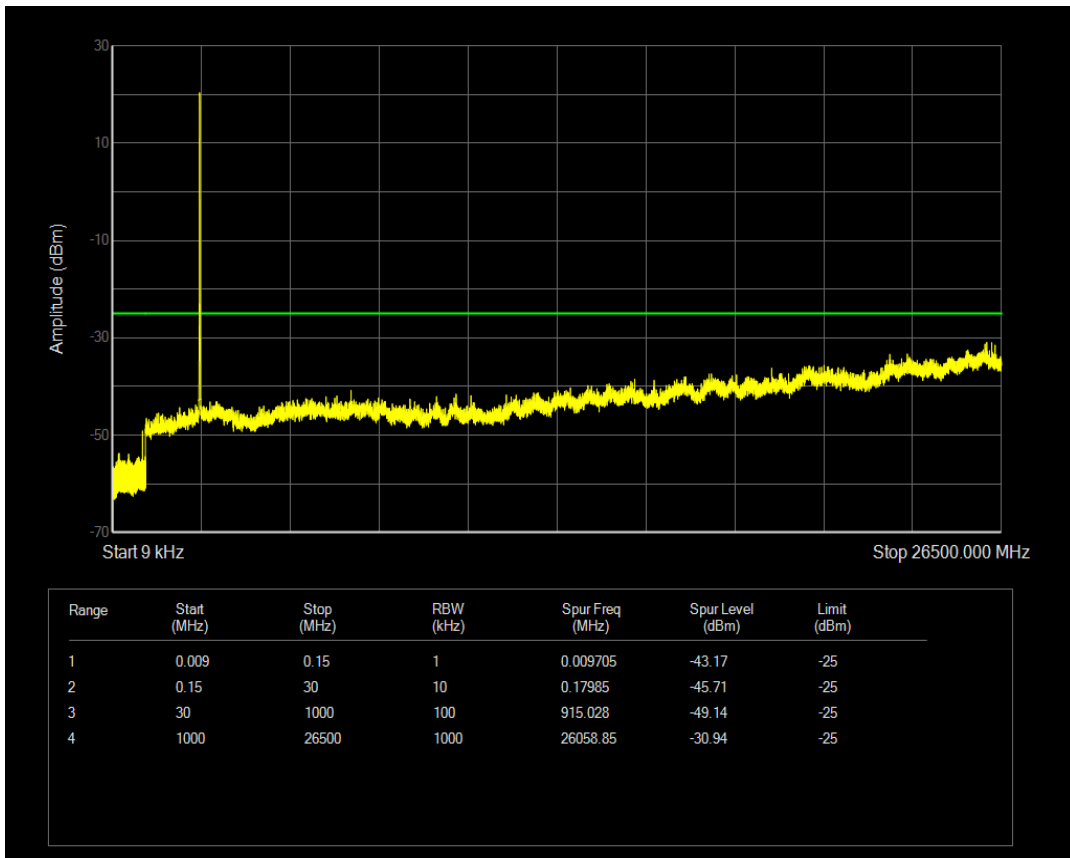

Band38 16QAM BW=10MHz Channel=38000 RB Size=50 Position=#0

Band38 QPSK BW=10MHz Channel=38200 RB Size=1 Position=#0

Band38 QPSK BW=10MHz Channel=38200 RB Size=50 Position=#0

Band38 16QAM BW=10MHz Channel=38200 RB Size=1 Position=#0

Band38 16QAM BW=10MHz Channel=38200 RB Size=50 Position=#0

Band38 QPSK BW=15MHz Channel=37825 RB Size=1 Position=#0

Band38 QPSK BW=15MHz Channel=37825 RB Size=75 Position=#0

Band38 16QAM BW=15MHz Channel=37825 RB Size=1 Position=#0