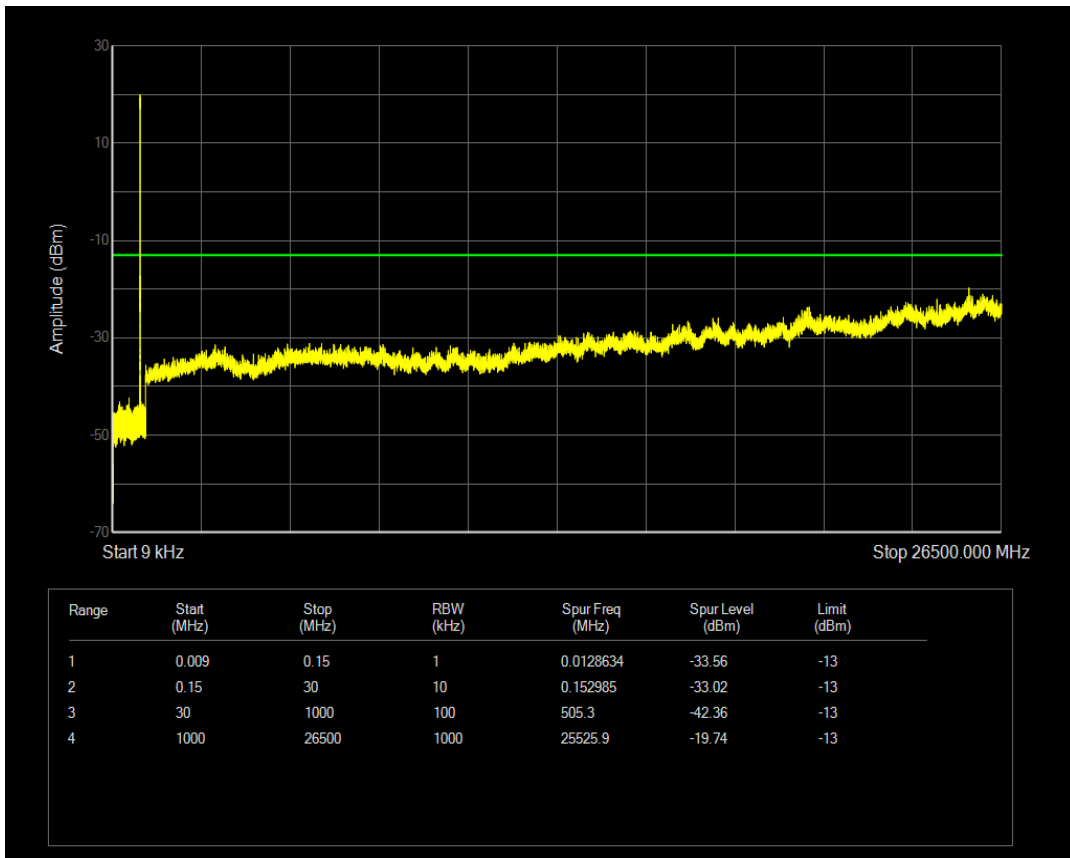

Band4 16QAM BW=20MHz Channel=20300 RB Size=100 Position=#0

Band5 QPSK BW=1.4MHz Channel=20407 RB Size=1 Position=#0

Band5 QPSK BW=1.4MHz Channel=20407 RB Size=6 Position=#0

Band5 16QAM BW=1.4MHz Channel=20407 RB Size=1 Position=#0

Band5 QPSK BW=1.4MHz Channel=20525 RB Size=1 Position=#0

Band5 16QAM BW=1.4MHz Channel=20407 RB Size=6 Position=#0

Band5 QPSK BW=1.4MHz Channel=20525 RB Size=6 Position=#0

Band5 16QAM BW=1.4MHz Channel=20525 RB Size=1 Position=#0

Band5 16QAM BW=1.4MHz Channel=20525 RB Size=6 Position=#0

Band5 QPSK BW=1.4MHz Channel=20643 RB Size=1 Position=#0

Band5 16QAM BW=1.4MHz Channel=20643 RB Size=1 Position=#0

Band5 QPSK BW=1.4MHz Channel=20643 RB Size=6 Position=#0