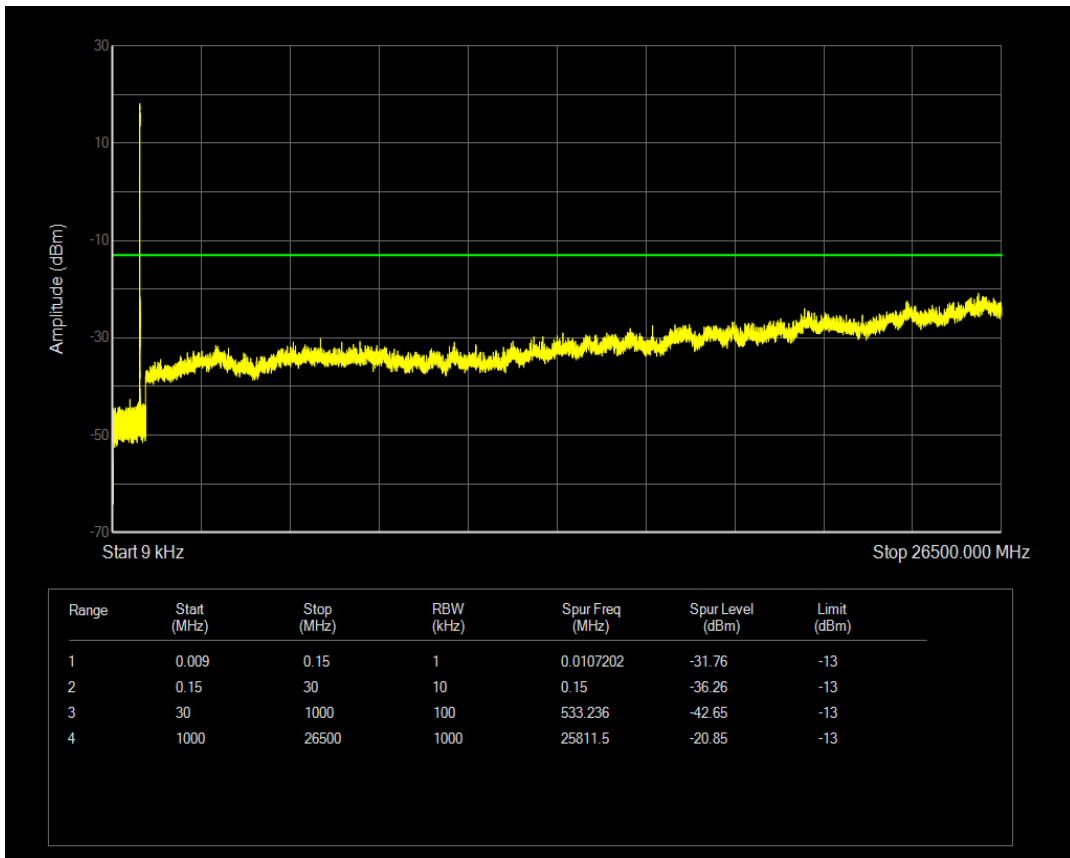

Band5 QPSK BW=3MHz Channel=20415 RB Size=15 Position=#0

Band5 16QAM BW=3MHz Channel=20415 RB Size=1 Position=#0