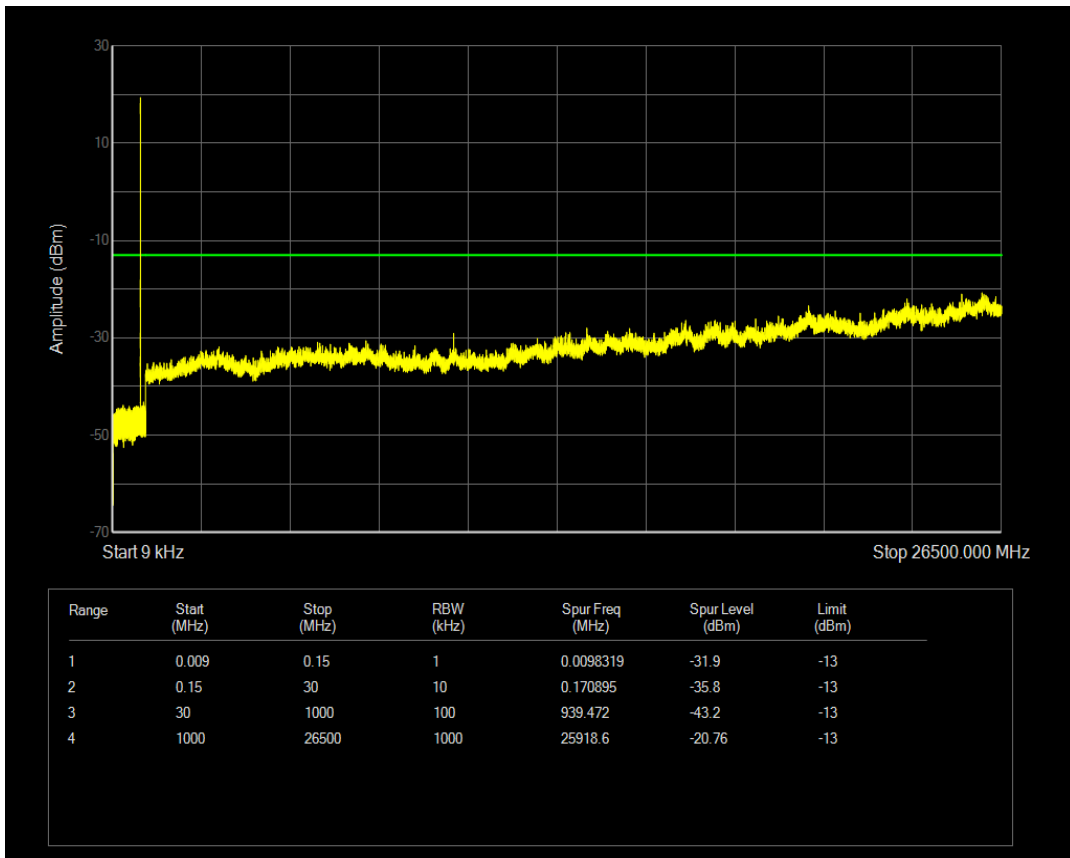

Band5 16QAM BW=1.4MHz Channel=20643 RB Size=6 Position=#0

Band5 QPSK BW=3MHz Channel=20415 RB Size=1 Position=#0