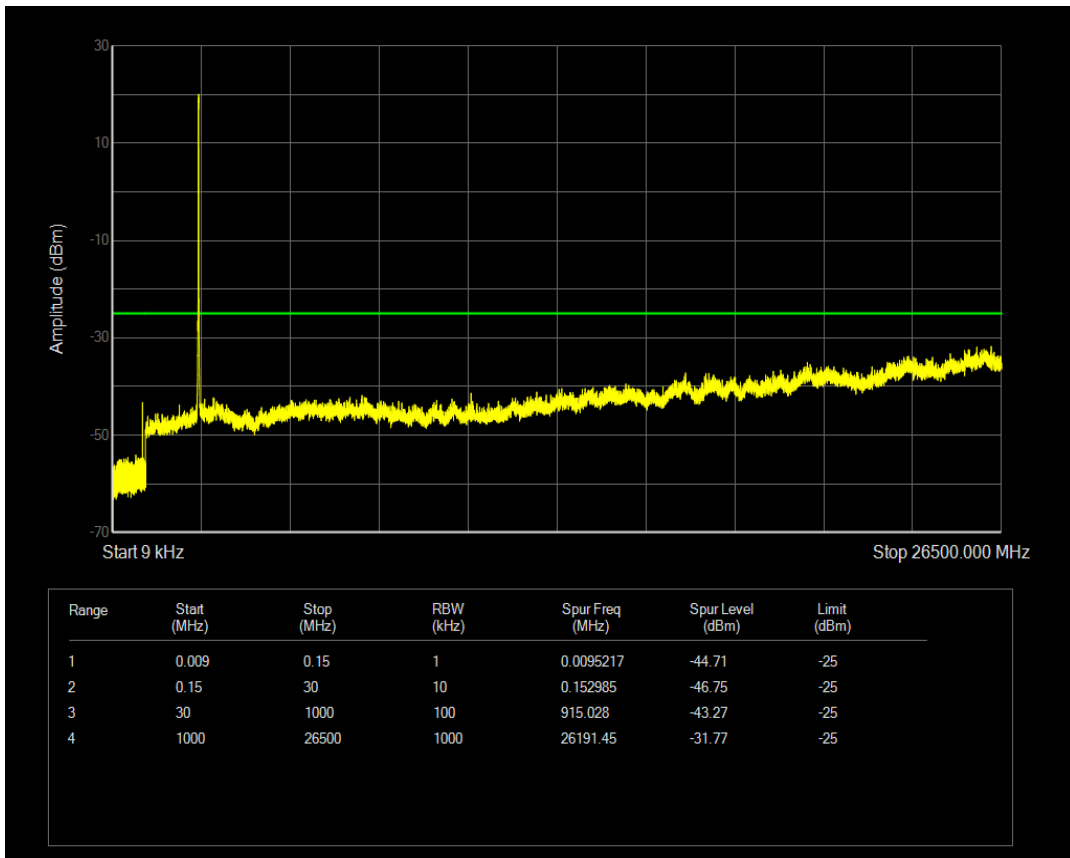

Band38 16QAM BW=10MHz Channel=38000 RB Size=50 Position=#0

Band38 QPSK BW=10MHz Channel=38200 RB Size=1 Position=#0

Band38 QPSK BW=10MHz Channel=38200 RB Size=50 Position=#0

Band38 16QAM BW=10MHz Channel=38200 RB Size=1 Position=#0

Band38 16QAM BW=10MHz Channel=38200 RB Size=50 Position=#0

Band38 QPSK BW=15MHz Channel=37825 RB Size=1 Position=#0

Band38 QPSK BW=15MHz Channel=37825 RB Size=75 Position=#0

Band38 16QAM BW=15MHz Channel=37825 RB Size=1 Position=#0