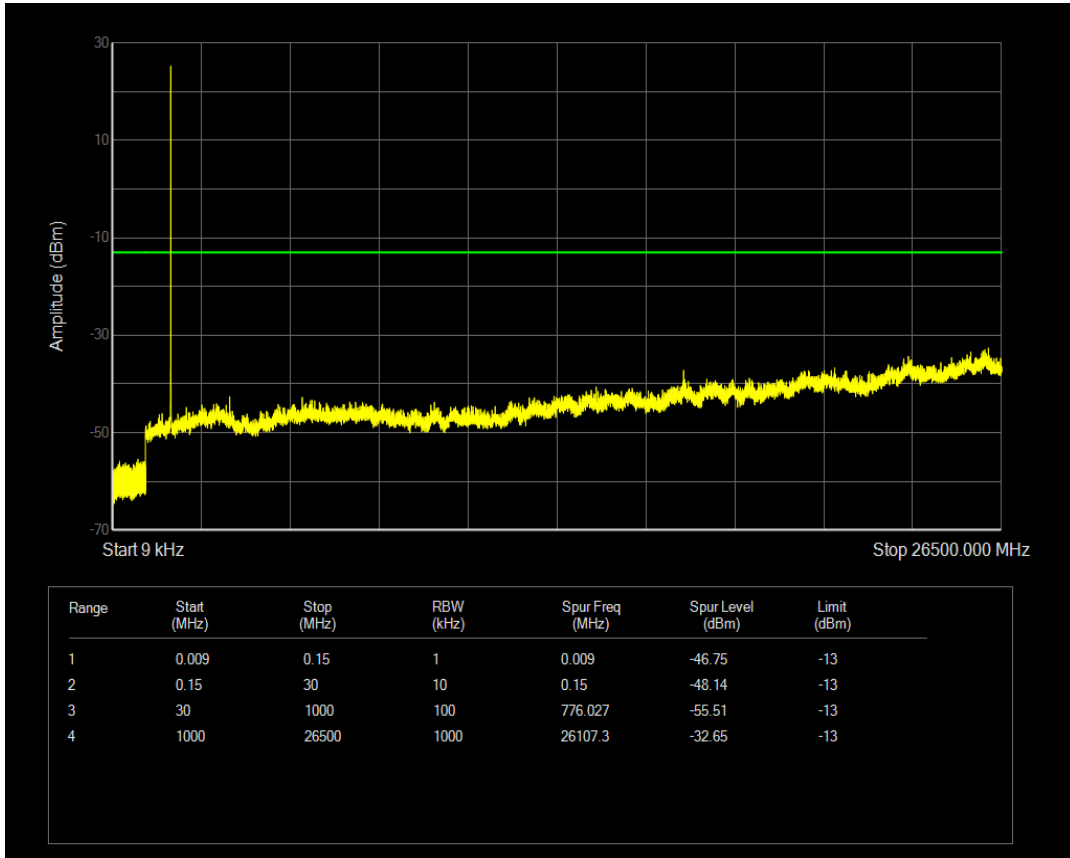

Band4 QPSK BW=1.4MHz Channel=20393 RB Size=6 Position=#0

Band4 QPSK BW=1.4MHz Channel=20393 RB Size=1 Position=#0