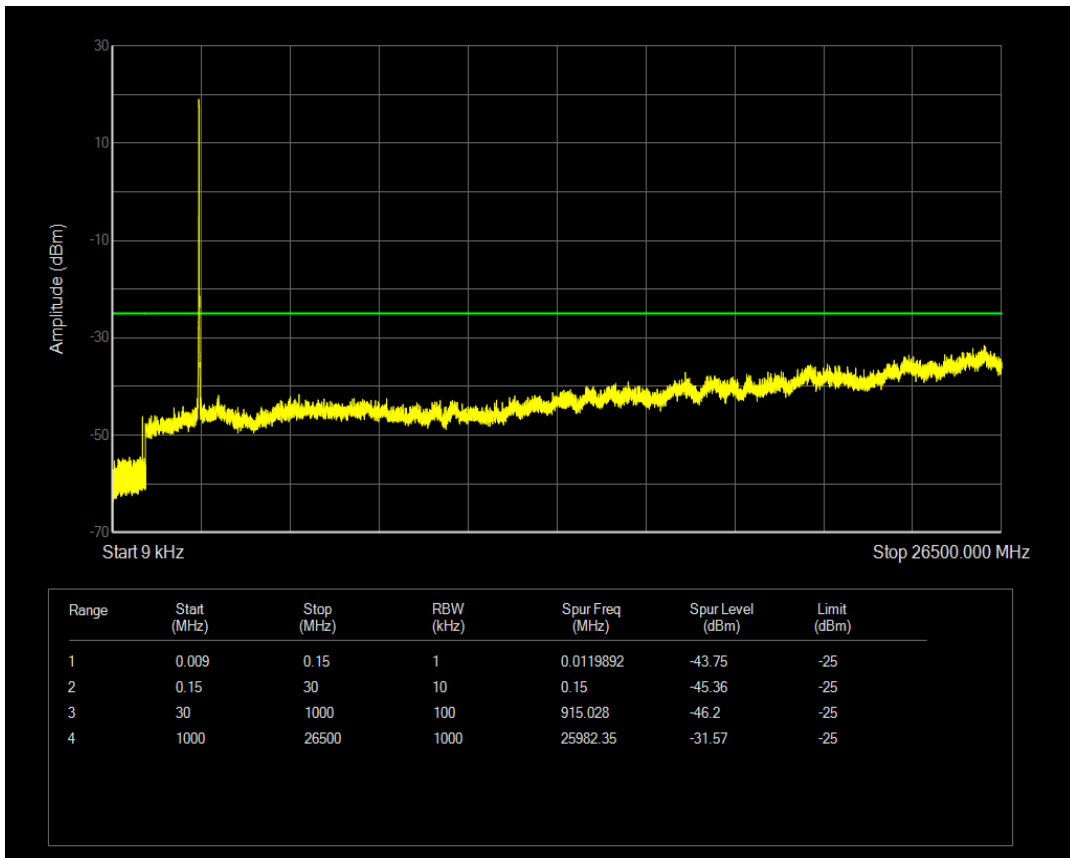

Band38 16QAM BW=15MHz Channel=38000 RB Size=75 Position=#0

Band38 QPSK BW=15MHz Channel=38175 RB Size=1 Position=#0