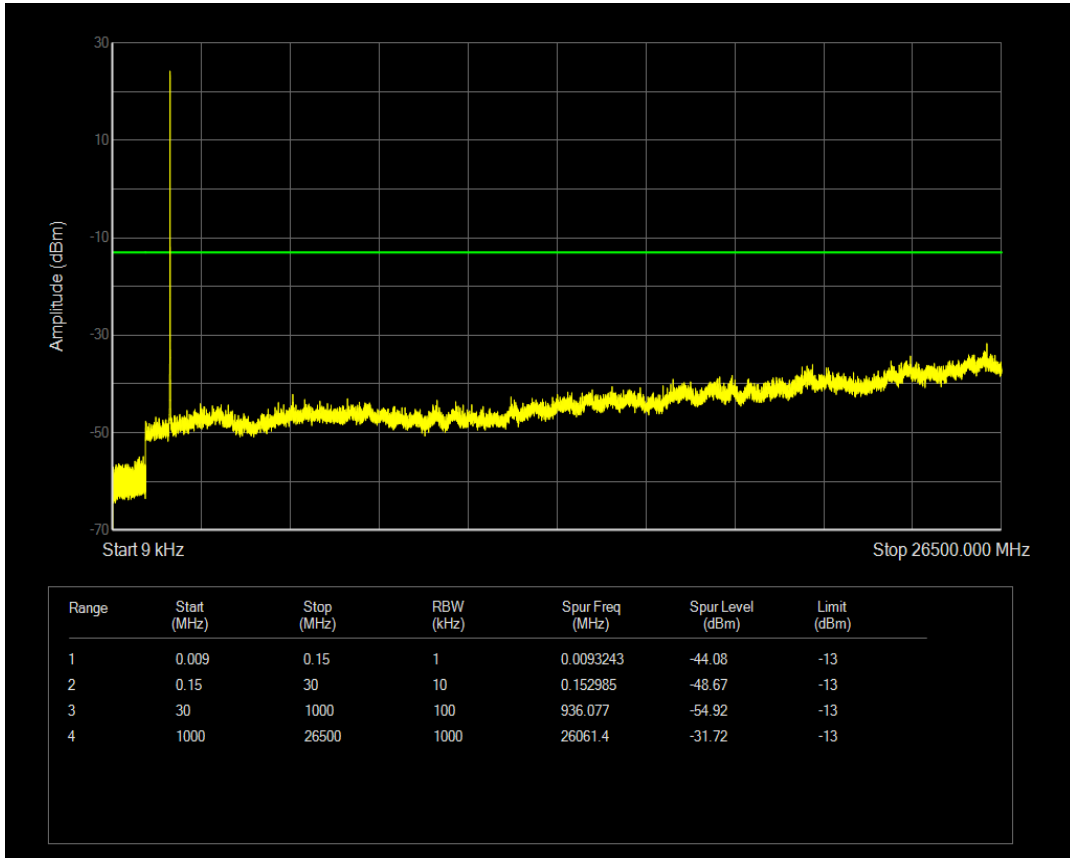

Band4 16QAM BW=3MHz Channel=19965 RB Size=15 Position=#0

Band4 QPSK BW=3MHz Channel=20175 RB Size=1 Position=#0

Band4 16QAM BW=3MHz Channel=20175 RB Size=1 Position=#0

Band4 QPSK BW=3MHz Channel=20175 RB Size=15 Position=#0