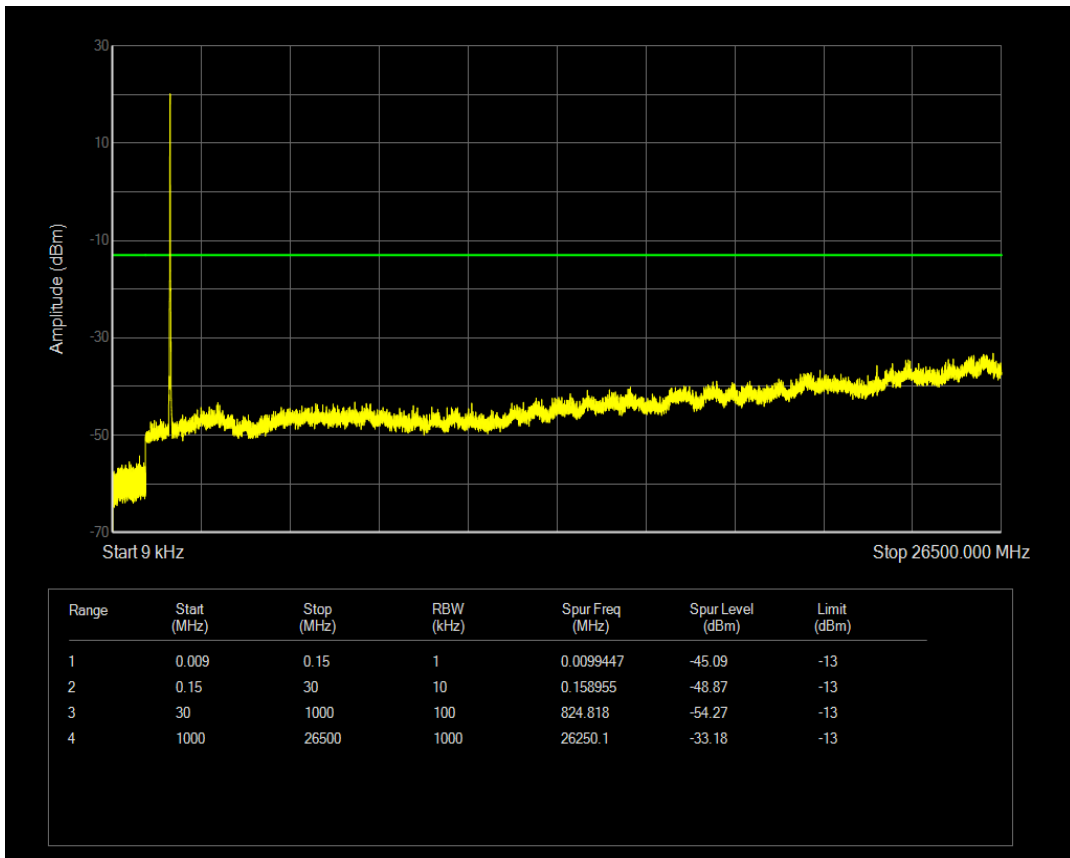

Band4 16QAM BW=15MHz Channel=20175 RB Size=75 Position=#0

Band4 QPSK BW=15MHz Channel=20325 RB Size=1 Position=#0