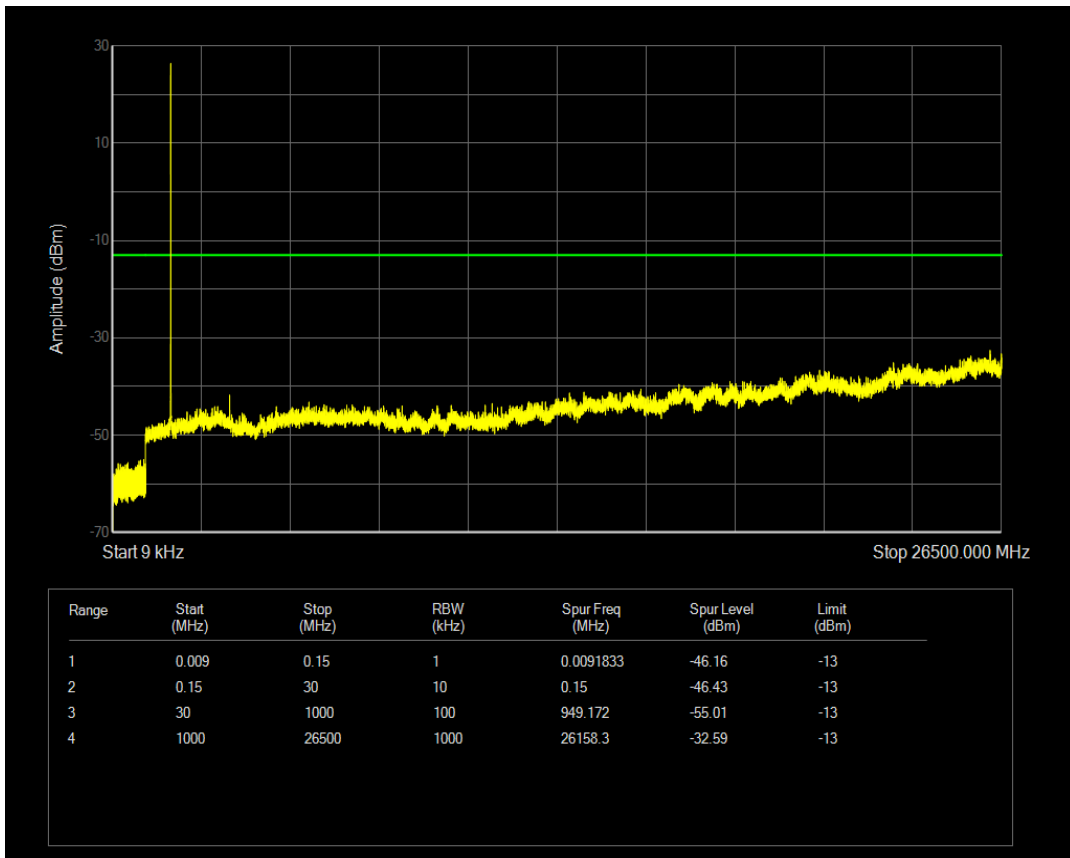

Band4 QPSK BW=1.4MHz Channel=20393 RB Size=1 Position=#0

Band4 16QAM BW=1.4MHz Channel=20393 RB Size=1 Position=#0