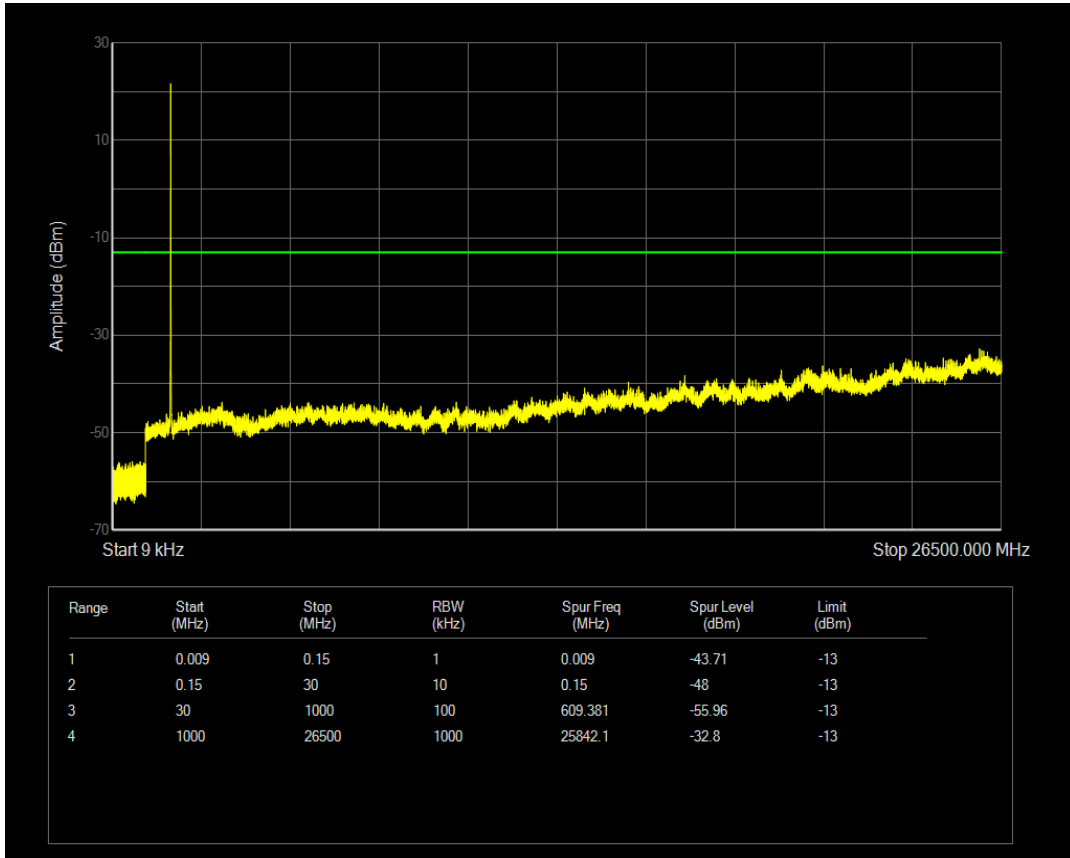

Band4 16QAM BW=5MHz Channel=20175 RB Size=25 Position=#0

Band4 QPSK BW=5MHz Channel=20375 RB Size=1 Position=#0

Band4 QPSK BW=5MHz Channel=20375 RB Size=25 Position=#0

Band4 16QAM BW=5MHz Channel=20375 RB Size=25 Position=#0

Band4 16QAM BW=5MHz Channel=20375 RB Size=1 Position=#0

Band4 QPSK BW=10MHz Channel=20000 RB Size=1 Position=#0

Band4 QPSK BW=10MHz Channel=20000 RB Size=50 Position=#0

Band4 16QAM BW=10MHz Channel=20000 RB Size=1 Position=#0