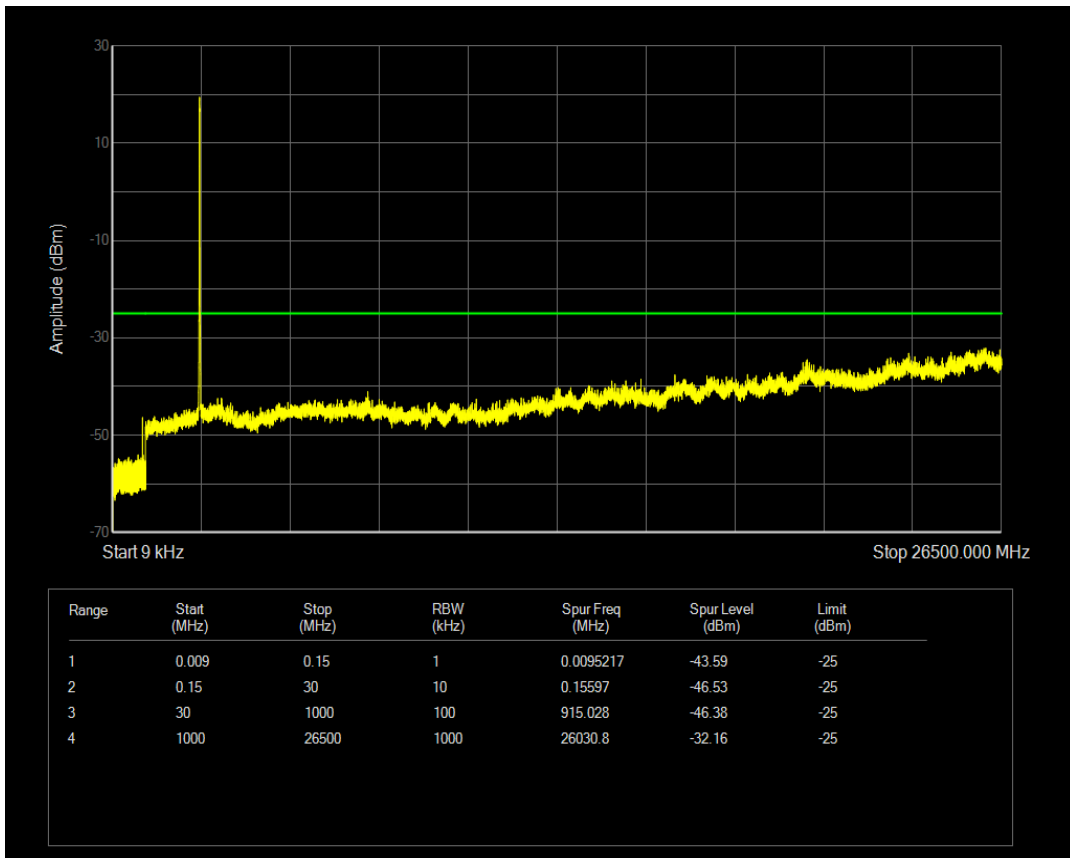

Band38 16QAM BW=15MHz Channel=38000 RB Size=75 Position=#0

Band38 QPSK BW=15MHz Channel=38175 RB Size=1 Position=#0

Band38 16QAM BW=15MHz Channel=38175 RB Size=1 Position=#0

Band38 QPSK BW=15MHz Channel=38175 RB Size=75 Position=#0

Band38 16QAM BW=15MHz Channel=38175 RB Size=75 Position=#0

Band38 QPSK BW=20MHz Channel=37850 RB Size=1 Position=#0

Band38 QPSK BW=20MHz Channel=37850 RB Size=100 Position=#0

Band38 16QAM BW=20MHz Channel=37850 RB Size=1 Position=#0