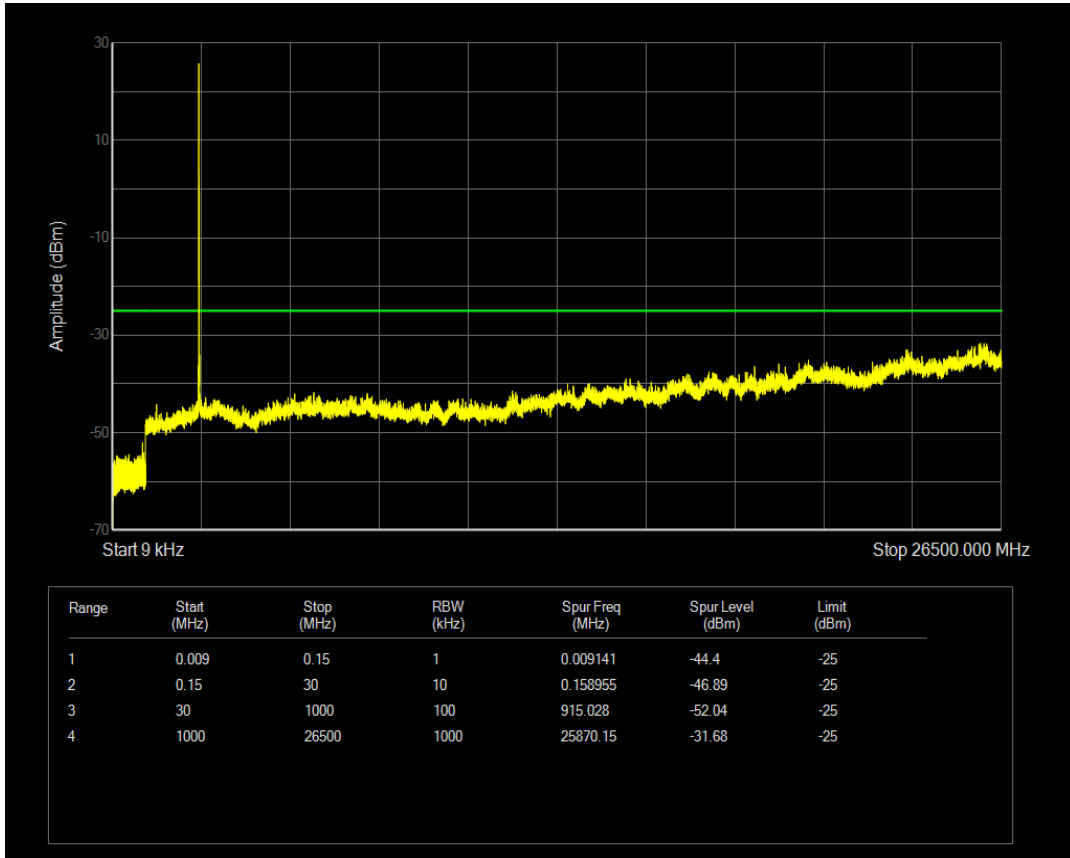

Band38 16QAM BW=15MHz Channel=37825 RB Size=75 Position=#0

Band38 QPSK BW=15MHz Channel=38000 RB Size=75 Position=#0

Band38 QPSK BW=15MHz Channel=38000 RB Size=1 Position=#0

Band38 16QAM BW=15MHz Channel=38000 RB Size=1 Position=#0