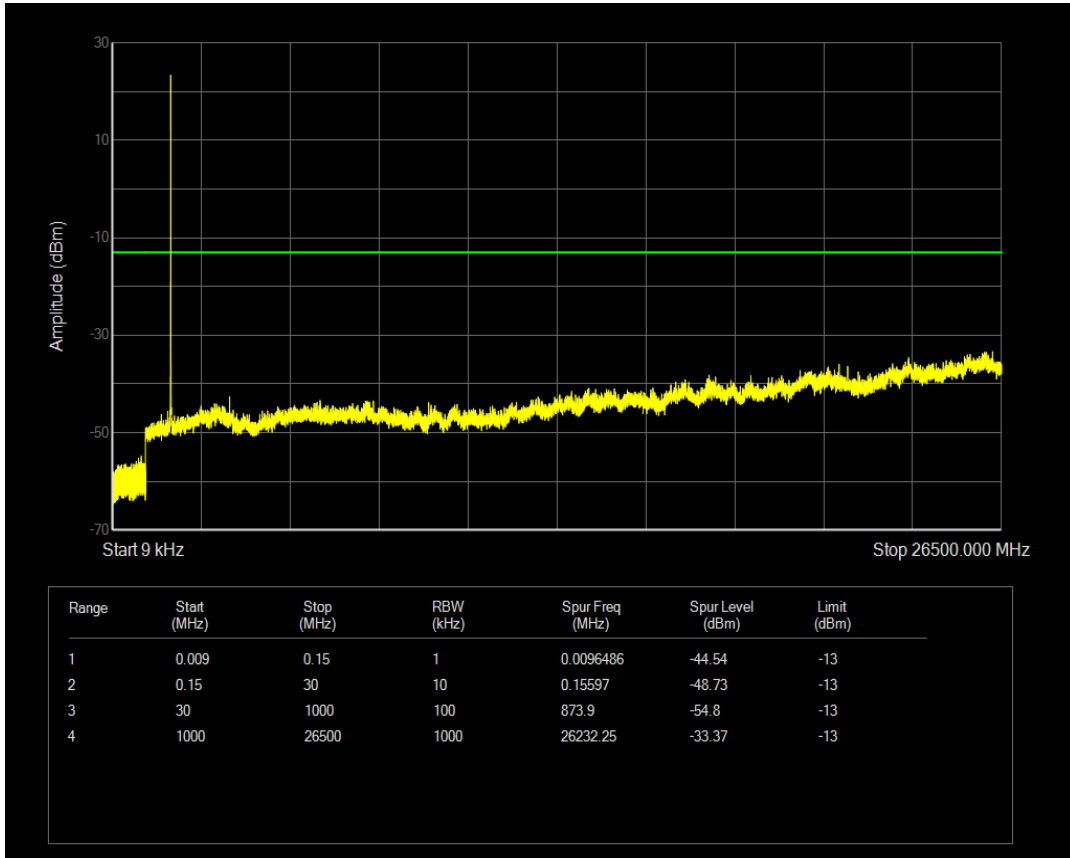

Band4 16QAM BW=3MHz Channel=20175 RB Size=15 Position=#0

Band4 QPSK BW=3MHz Channel=20385 RB Size=1 Position=#0

Band4 QPSK BW=3MHz Channel=20385 RB Size=15 Position=#0

Band4 16QAM BW=3MHz Channel=20385 RB Size=1 Position=#0

Band4 QPSK BW=5MHz Channel=19975 RB Size=1 Position=#0

Band4 16QAM BW=3MHz Channel=20385 RB Size=15 Position=#0

Band4 QPSK BW=5MHz Channel=19975 RB Size=25 Position=#0

Band4 16QAM BW=5MHz Channel=19975 RB Size=1 Position=#0