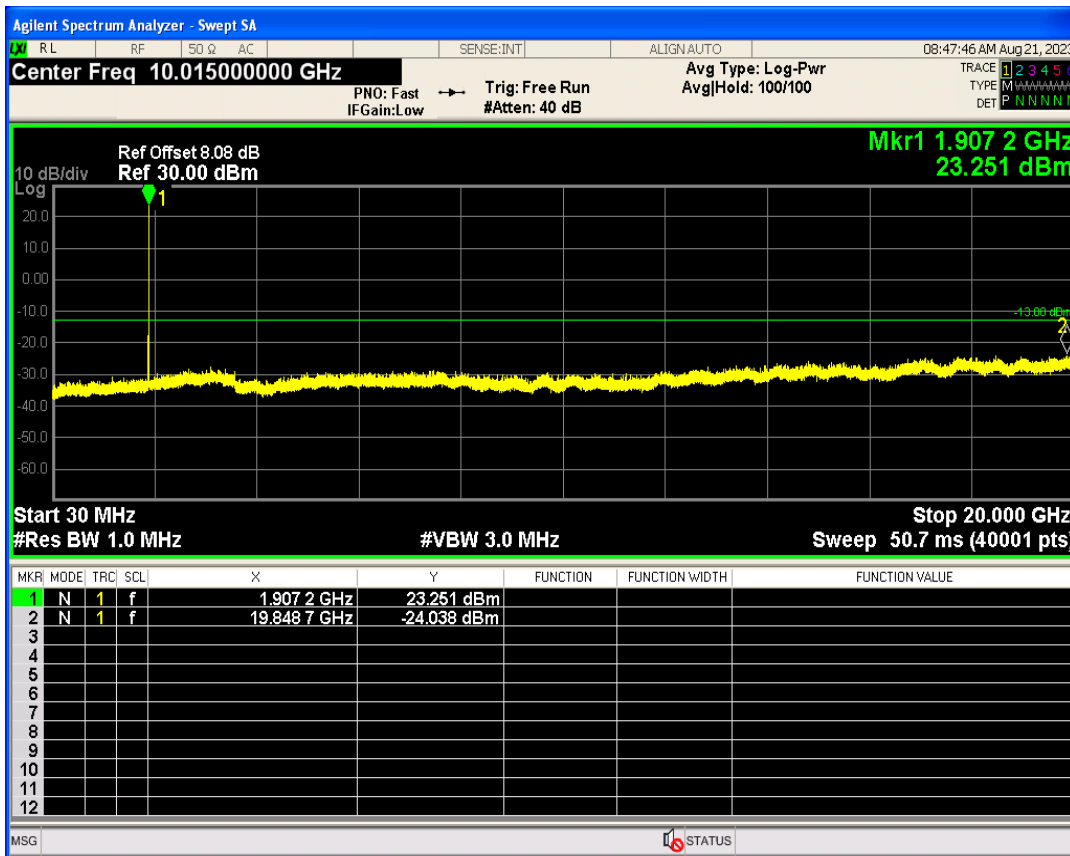

WCDMA Band2 Channel=9262

WCDMA Band2 Channel=9538

WCDMA Band4 Channel=1312

WCDMA Band4 Channel=1513

WCDMA Band5 Channel=4233

WCDMA Band5 Channel=4132

06 Out-of-band emissions

Band	Channel	Frequency (MHz)	Spur Freq (MHz)	Spur Level (dBm)	Limit (dBm)	Verdict
WCDMA Band2	9262	1852.4	19742.89	-23.55	-13	PASS
WCDMA Band2	9400	1880	19962.56	-23.88	-13	PASS
WCDMA Band2	9538	1907.6	19848.73	-24.03	-13	PASS
WCDMA Band4	1312	1712.4	19991.51	-24.26	-13	PASS
WCDMA Band4	1413	1732.6	17862.71	-23.93	-13	PASS
WCDMA Band4	1513	1752.6	19734.90	-24.11	-13	PASS
WCDMA Band5	4132	826.4	3181.27	-30.23	-13	PASS
WCDMA Band5	4182	836.4	3276.98	-30.05	-13	PASS
WCDMA Band5	4233	846.6	7204.41	-29.91	-13	PASS

WCDMA Band2 Channel=9400

WCDMA Band2 Channel=9262

WCDMA Band2 Channel=9538

WCDMA Band4 Channel=1312

WCDMA Band4 Channel=1413

WCDMA Band4 Channel=1513

WCDMA Band5 Channel=4132

WCDMA Band5 Channel=4182