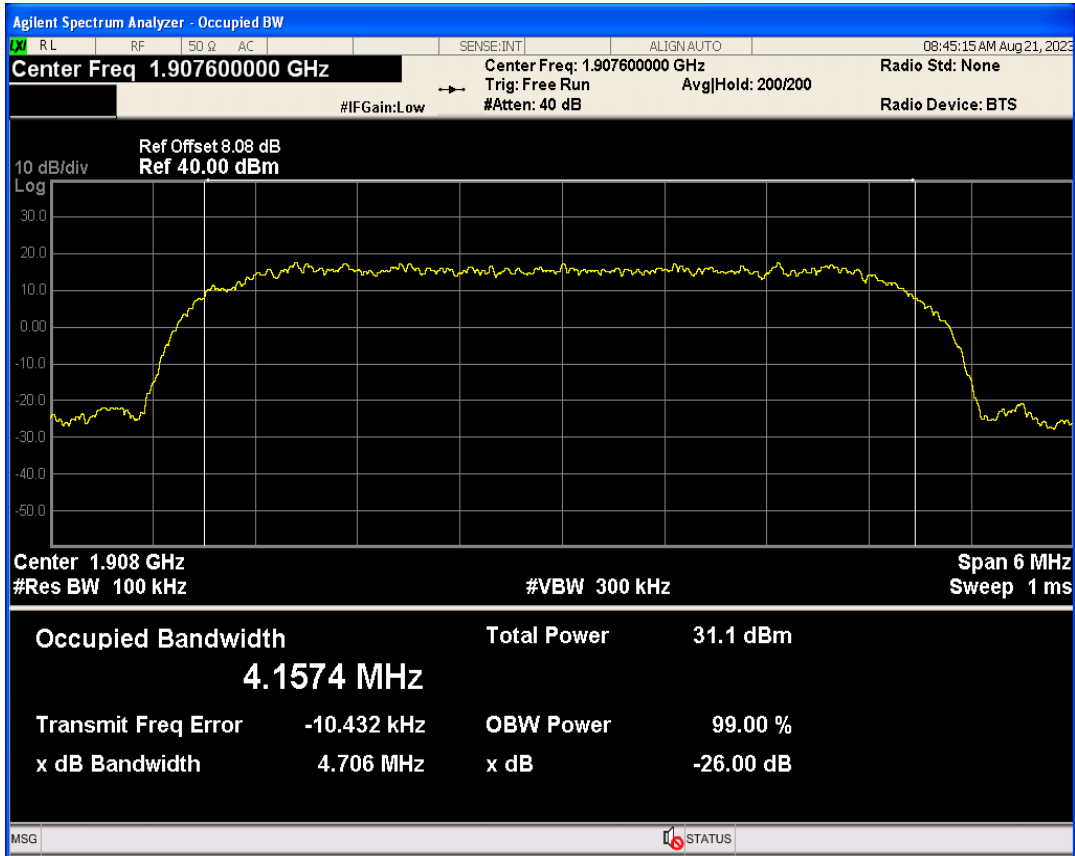

WCDMA Band2 Channel=9538