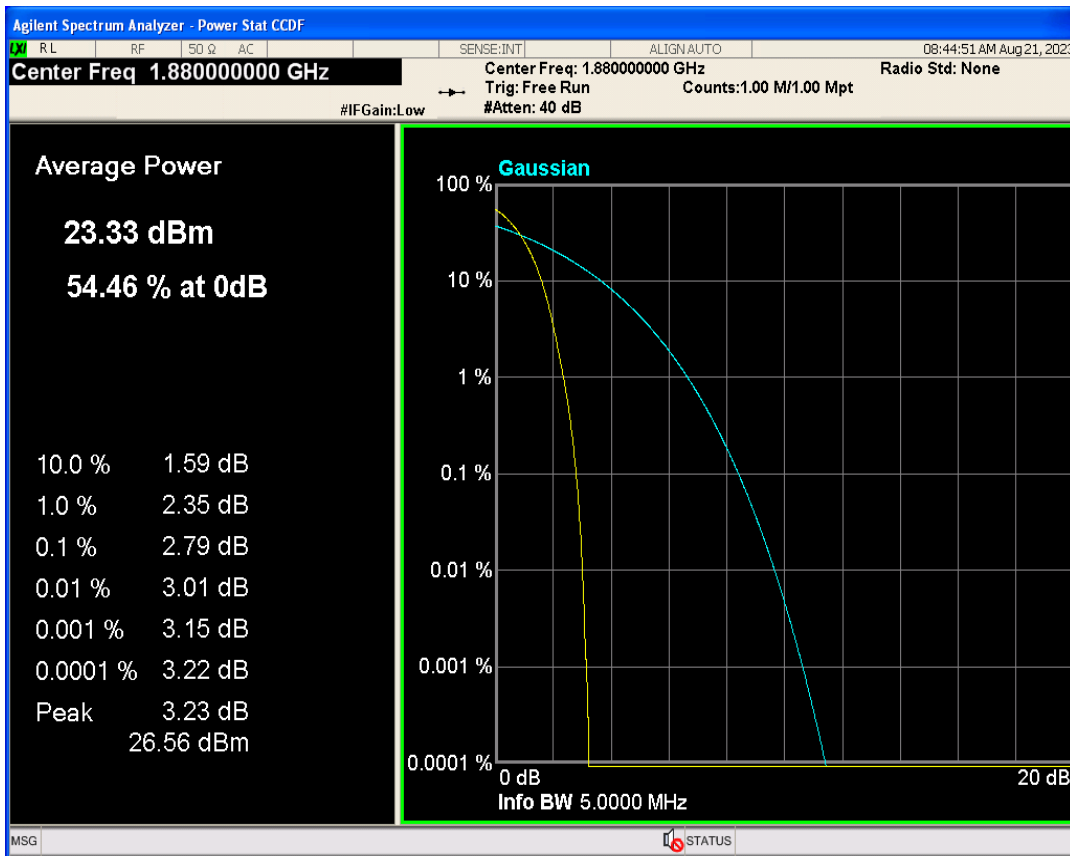

WCDMA Band2 Channel=9400