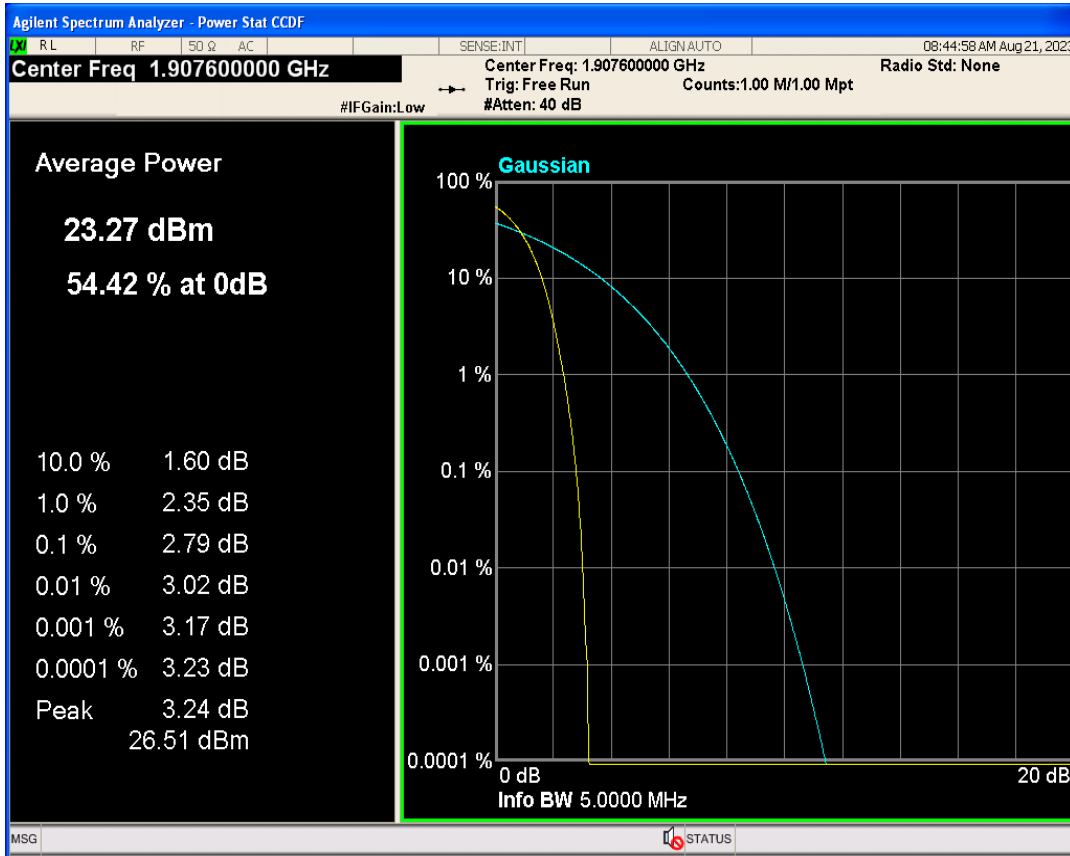

**03 Peak-to-Average Ratio**

Band	Channel	Frequency (MHz)	Result (dB)	high Limit (dB)	Verdict
WCDMA Band2	9262	1852.4	2.76	13	PASS
WCDMA Band2	9400	1880	2.79	13	PASS
WCDMA Band2	9538	1907.6	2.79	13	PASS
WCDMA Band4	1312	1712.4	2.81	13	PASS
WCDMA Band4	1413	1732.6	2.80	13	PASS
WCDMA Band4	1513	1752.6	2.78	13	PASS
WCDMA Band5	4132	826.4	2.92	13	PASS
WCDMA Band5	4182	836.4	2.89	13	PASS
WCDMA Band5	4233	846.6	2.92	13	PASS

WCDMA Band2 Channel=9262

WCDMA Band2 Channel=9400

WCDMA Band2 Channel=9538

WCDMA Band4 Channel=1312

WCDMA Band4 Channel=1513

WCDMA Band4 Channel=1413

WCDMA Band5 Channel=4132

WCDMA Band5 Channel=4233