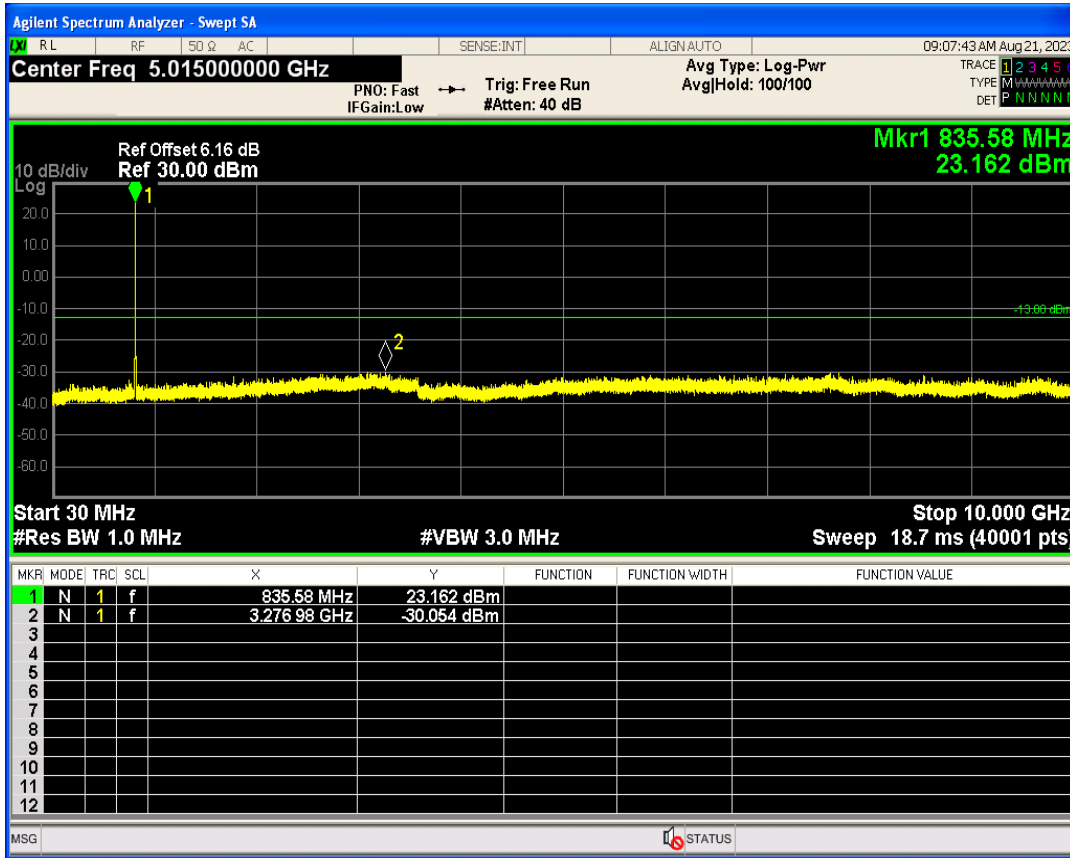

WCDMA Band2 Channel=9262

WCDMA Band2 Channel=9538

WCDMA Band4 Channel=1312

WCDMA Band4 Channel=1513

WCDMA Band5 Channel=4233

WCDMA Band5 Channel=4132

06 Out-of-band emissions

Band	Channel	Frequency (MHz)	Spur Freq (MHz)	Spur Level (dBm)	Limit (dBm)	Verdict
WCDMA Band2	9262	1852.4	19742.89	-23.55	-13	PASS
WCDMA Band2	9400	1880	19962.56	-23.88	-13	PASS
WCDMA Band2	9538	1907.6	19848.73	-24.03	-13	PASS
WCDMA Band4	1312	1712.4	19991.51	-24.26	-13	PASS
WCDMA Band4	1413	1732.6	17862.71	-23.93	-13	PASS
WCDMA Band4	1513	1752.6	19734.90	-24.11	-13	PASS
WCDMA Band5	4132	826.4	3181.27	-30.23	-13	PASS
WCDMA Band5	4182	836.4	3276.98	-30.05	-13	PASS
WCDMA Band5	4233	846.6	7204.41	-29.91	-13	PASS

WCDMA Band2 Channel=9400

WCDMA Band2 Channel=9262

WCDMA Band2 Channel=9538

WCDMA Band4 Channel=1312

WCDMA Band4 Channel=1413

WCDMA Band4 Channel=1513

WCDMA Band5 Channel=4132

WCDMA Band5 Channel=4182