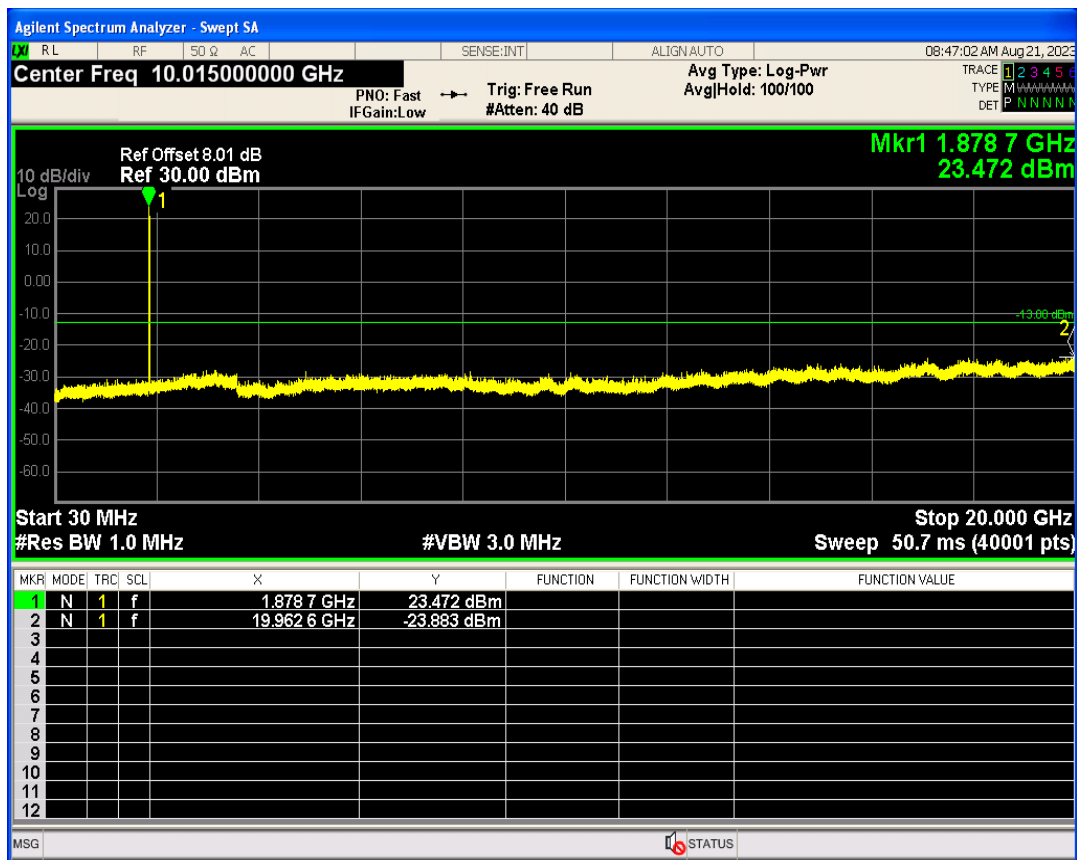

WCDMA Band2 Channel=9262

WCDMA Band2 Channel=9538

WCDMA Band4 Channel=1312

WCDMA Band4 Channel=1513

WCDMA Band5 Channel=4233

WCDMA Band5 Channel=4132

06 Out-of-band emissions

Band	Channel	Frequency (MHz)	Spur Freq (MHz)	Spur Level (dBm)	Limit (dBm)	Verdict
WCDMA Band2	9262	1852.4	19742.89	-23.55	-13	PASS
WCDMA Band2	9400	1880	19962.56	-23.88	-13	PASS
WCDMA Band2	9538	1907.6	19848.73	-24.03	-13	PASS
WCDMA Band4	1312	1712.4	19991.51	-24.26	-13	PASS
WCDMA Band4	1413	1732.6	17862.71	-23.93	-13	PASS
WCDMA Band4	1513	1752.6	19734.90	-24.11	-13	PASS
WCDMA Band5	4132	826.4	3181.27	-30.23	-13	PASS
WCDMA Band5	4182	836.4	3276.98	-30.05	-13	PASS
WCDMA Band5	4233	846.6	7204.41	-29.91	-13	PASS

WCDMA Band2 Channel=9400

WCDMA Band2 Channel=9262

WCDMA Band2 Channel=9538

WCDMA Band4 Channel=1312

WCDMA Band4 Channel=1413

WCDMA Band4 Channel=1513

WCDMA Band5 Channel=4132

WCDMA Band5 Channel=4182