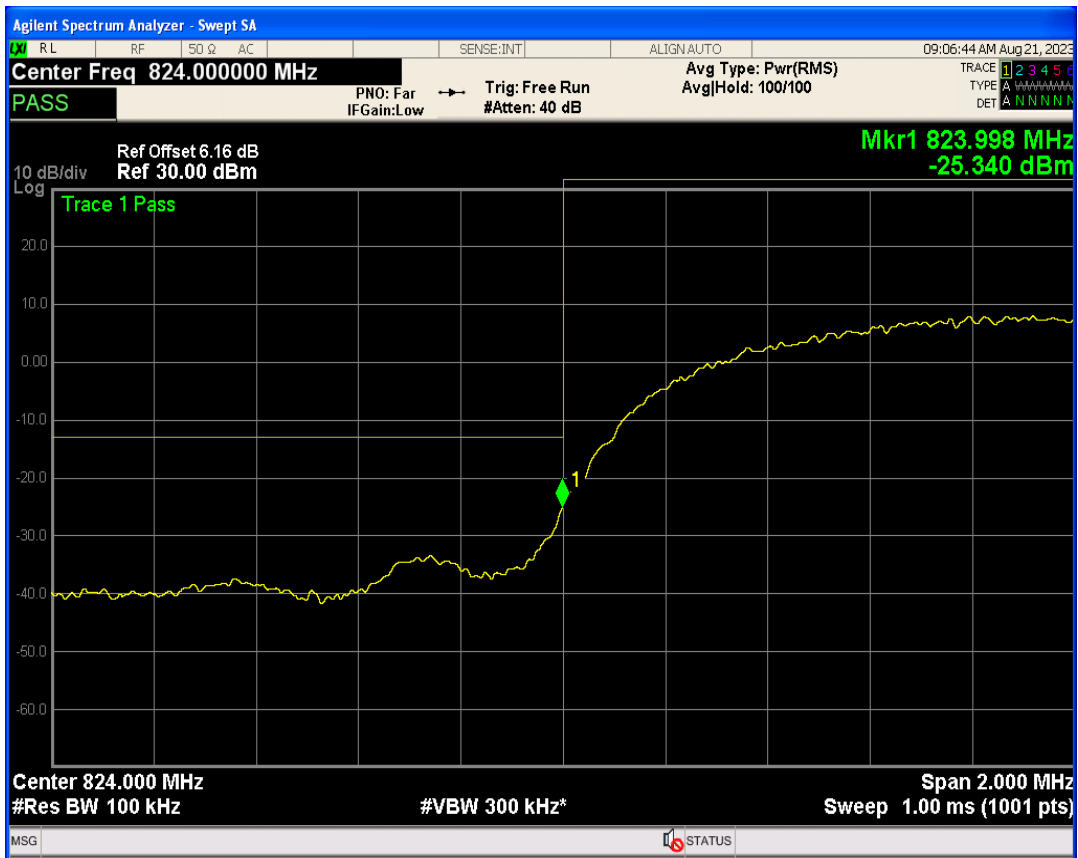

WCDMA Band2 Channel=9262

WCDMA Band2 Channel=9538

WCDMA Band4 Channel=1312

WCDMA Band4 Channel=1513

WCDMA Band5 Channel=4233

WCDMA Band5 Channel=4132

06 Out-of-band emissions

Band	Channel	Frequency (MHz)	Spur Freq (MHz)	Spur Level (dBm)	Limit (dBm)	Verdict
WCDMA Band2	9262	1852.4	19742.89	-23.55	-13	PASS
WCDMA Band2	9400	1880	19962.56	-23.88	-13	PASS
WCDMA Band2	9538	1907.6	19848.73	-24.03	-13	PASS
WCDMA Band4	1312	1712.4	19991.51	-24.26	-13	PASS
WCDMA Band4	1413	1732.6	17862.71	-23.93	-13	PASS
WCDMA Band4	1513	1752.6	19734.90	-24.11	-13	PASS
WCDMA Band5	4132	826.4	3181.27	-30.23	-13	PASS
WCDMA Band5	4182	836.4	3276.98	-30.05	-13	PASS
WCDMA Band5	4233	846.6	7204.41	-29.91	-13	PASS

WCDMA Band2 Channel=9400

WCDMA Band2 Channel=9262

WCDMA Band2 Channel=9538

WCDMA Band4 Channel=1312

WCDMA Band4 Channel=1413

WCDMA Band4 Channel=1513

WCDMA Band5 Channel=4132

WCDMA Band5 Channel=4182