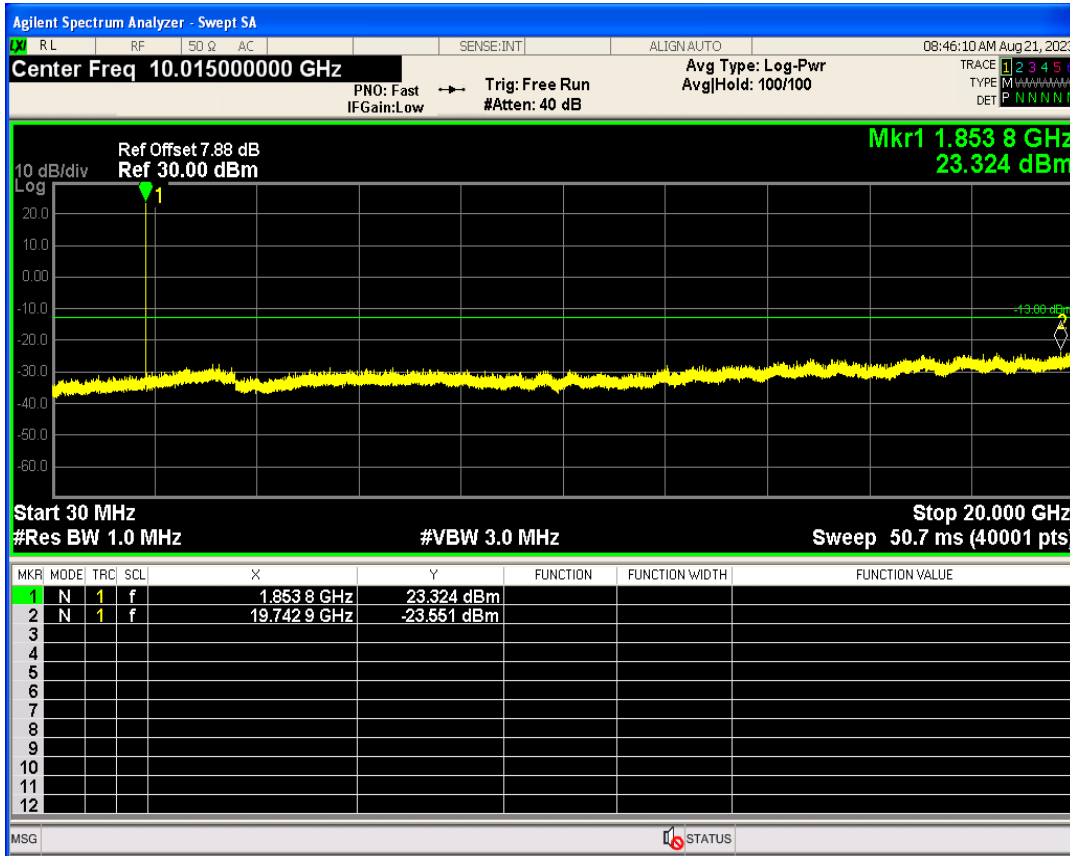

WCDMA Band2 Channel=9262

WCDMA Band2 Channel=9538

WCDMA Band4 Channel=1312

WCDMA Band4 Channel=1513

WCDMA Band5 Channel=4233

WCDMA Band5 Channel=4132

06 Out-of-band emissions

Band	Channel	Frequency (MHz)	Spur Freq (MHz)	Spur Level (dBm)	Limit (dBm)	Verdict
WCDMA Band2	9262	1852.4	19742.89	-23.55	-13	PASS
WCDMA Band2	9400	1880	19962.56	-23.88	-13	PASS
WCDMA Band2	9538	1907.6	19848.73	-24.03	-13	PASS
WCDMA Band4	1312	1712.4	19991.51	-24.26	-13	PASS
WCDMA Band4	1413	1732.6	17862.71	-23.93	-13	PASS
WCDMA Band4	1513	1752.6	19734.90	-24.11	-13	PASS
WCDMA Band5	4132	826.4	3181.27	-30.23	-13	PASS
WCDMA Band5	4182	836.4	3276.98	-30.05	-13	PASS
WCDMA Band5	4233	846.6	7204.41	-29.91	-13	PASS

WCDMA Band2 Channel=9400

WCDMA Band2 Channel=9262

WCDMA Band2 Channel=9538

WCDMA Band4 Channel=1312

WCDMA Band4 Channel=1413

WCDMA Band4 Channel=1513

WCDMA Band5 Channel=4132

WCDMA Band5 Channel=4182