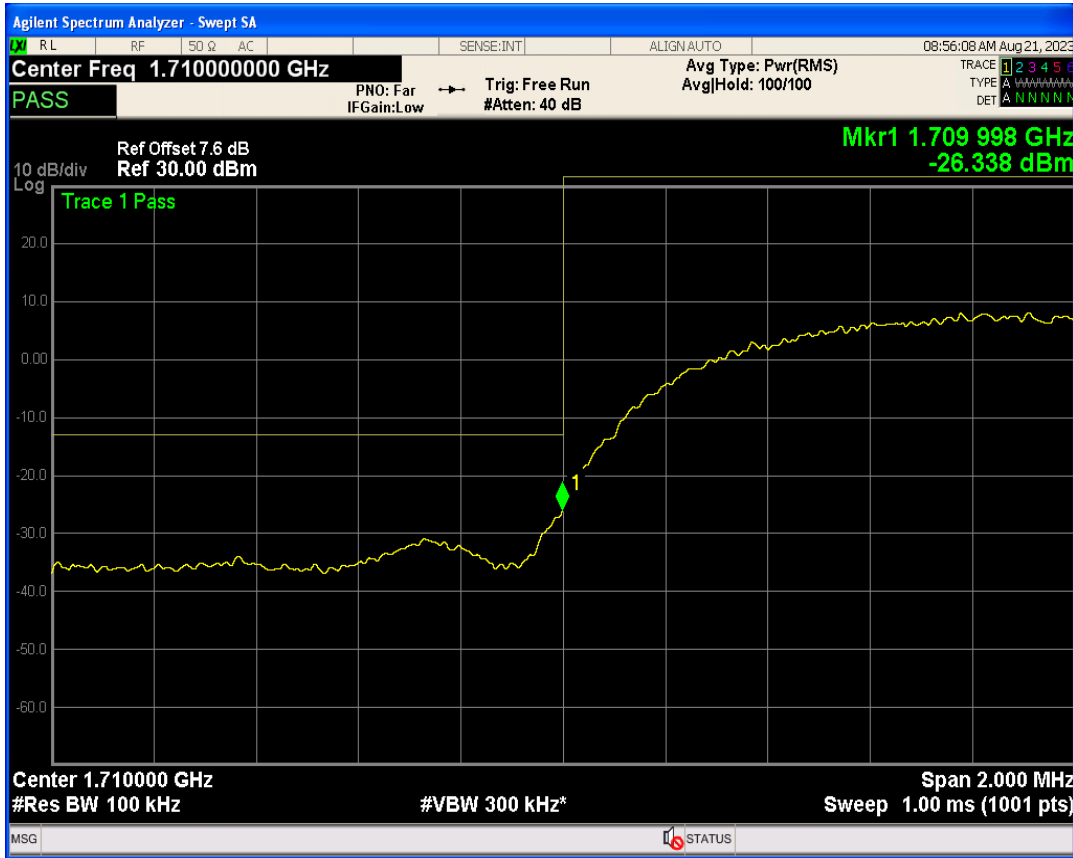

WCDMA Band5 Channel=4182

05 Band edge

Band	Channel	Frequency (MHz)	Spur Freq (MHz)	Spur Level (dBm)	Limit (dBm)	Verdict
WCDMA Band2	9262	1852.4	1850.00	-24.59	-13	PASS
WCDMA Band2	9538	1907.6	1910.00	-23.26	-13	PASS
WCDMA Band4	1312	1712.4	1710.00	-26.33	-13	PASS
WCDMA Band4	1513	1752.6	1755.00	-24.63	-13	PASS
WCDMA Band5	4132	826.4	824.00	-25.34	-13	PASS
WCDMA Band5	4233	846.6	849.00	-26.17	-13	PASS

WCDMA Band2 Channel=9262

WCDMA Band2 Channel=9538

WCDMA Band4 Channel=1312

WCDMA Band4 Channel=1513

WCDMA Band5 Channel=4233

WCDMA Band5 Channel=4132

06 Out-of-band emissions

Band	Channel	Frequency (MHz)	Spur Freq (MHz)	Spur Level (dBm)	Limit (dBm)	Verdict
WCDMA Band2	9262	1852.4	19742.89	-23.55	-13	PASS
WCDMA Band2	9400	1880	19962.56	-23.88	-13	PASS
WCDMA Band2	9538	1907.6	19848.73	-24.03	-13	PASS
WCDMA Band4	1312	1712.4	19991.51	-24.26	-13	PASS
WCDMA Band4	1413	1732.6	17862.71	-23.93	-13	PASS
WCDMA Band4	1513	1752.6	19734.90	-24.11	-13	PASS
WCDMA Band5	4132	826.4	3181.27	-30.23	-13	PASS
WCDMA Band5	4182	836.4	3276.98	-30.05	-13	PASS
WCDMA Band5	4233	846.6	7204.41	-29.91	-13	PASS