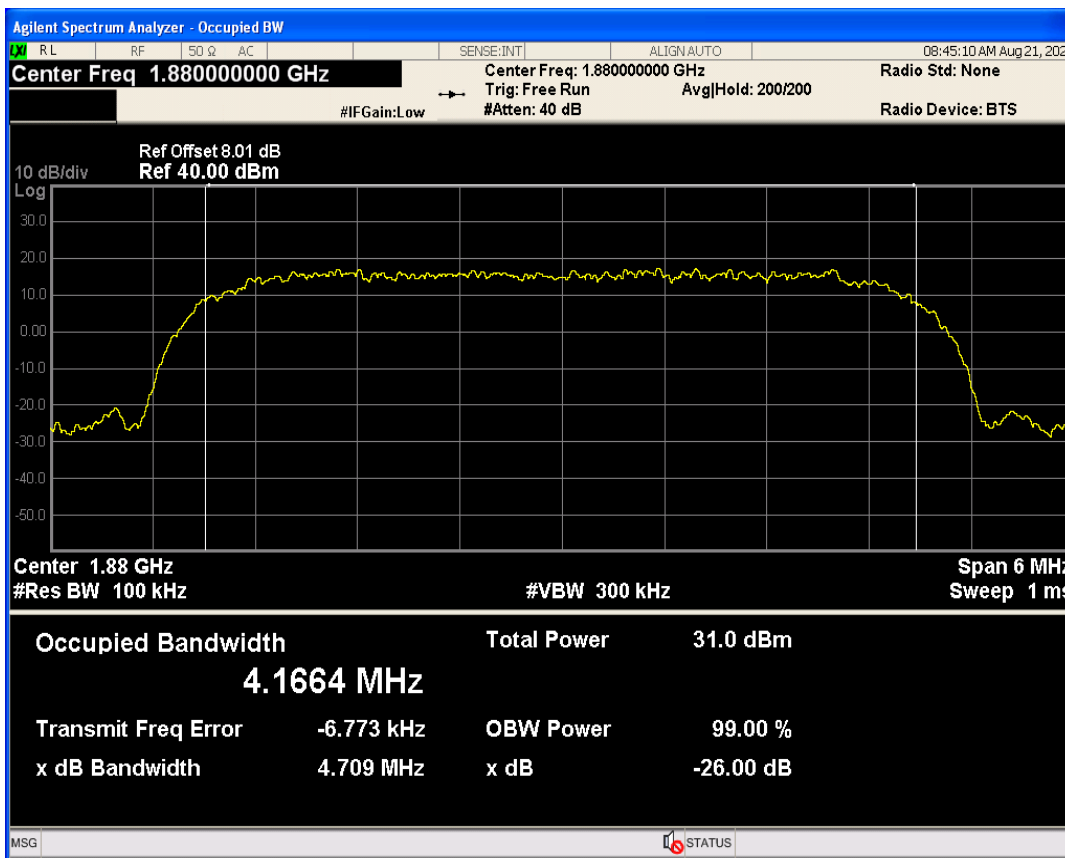

WCDMA Band2 Channel=9400