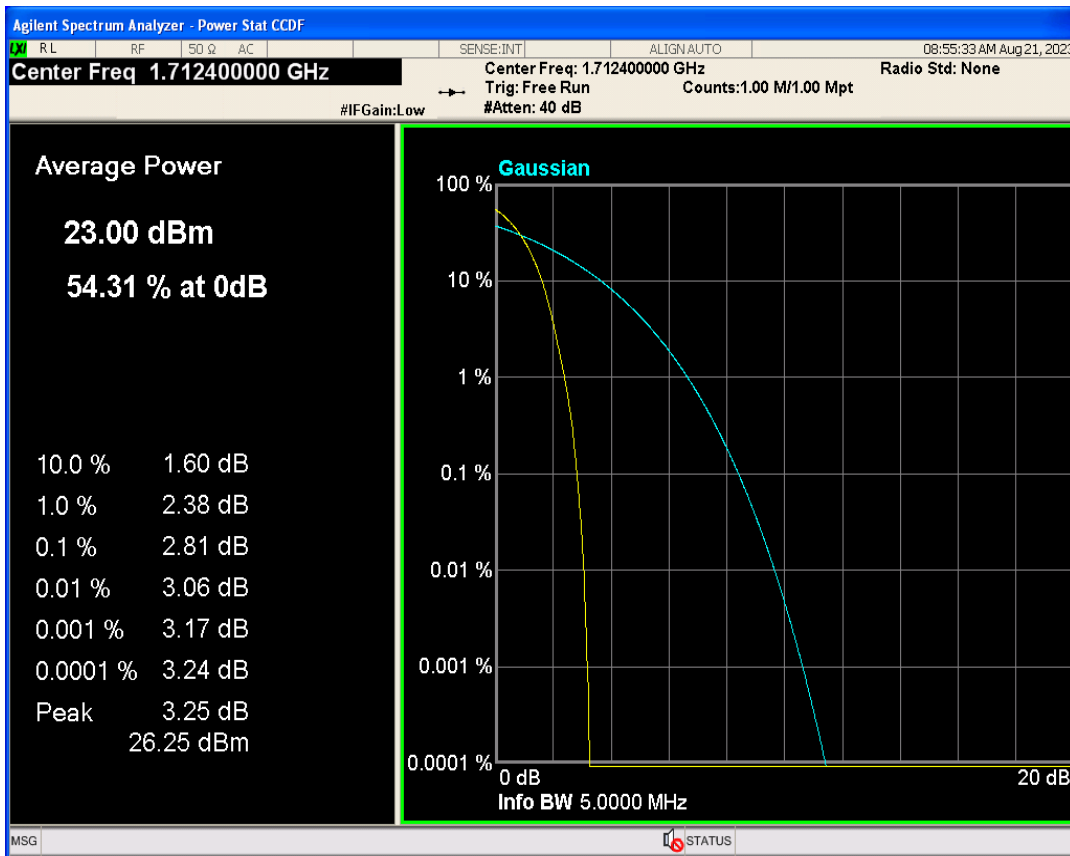

WCDMA Band2 Channel=9262

WCDMA Band2 Channel=9400

WCDMA Band2 Channel=9538

WCDMA Band4 Channel=1312

WCDMA Band4 Channel=1513

WCDMA Band4 Channel=1413

WCDMA Band5 Channel=4132

WCDMA Band5 Channel=4233