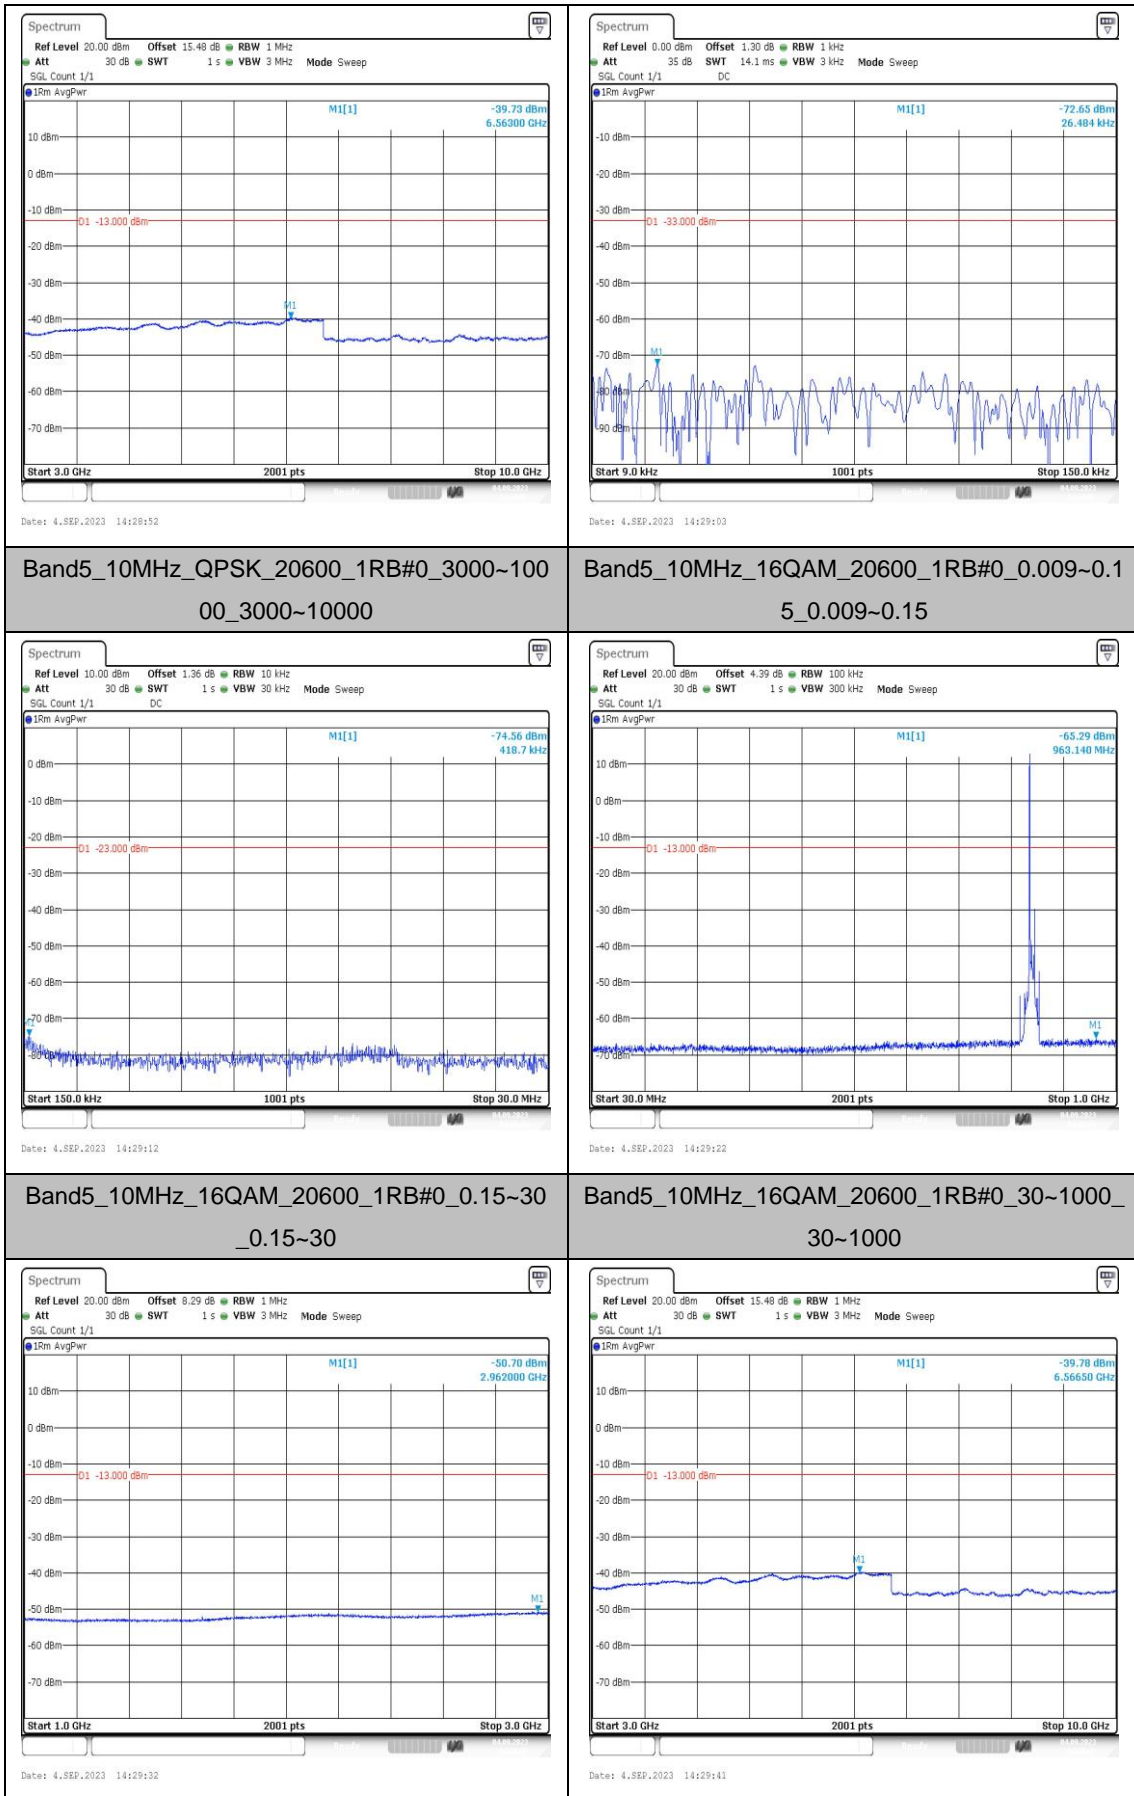

Band5_5MHz_QPSK_20525_1RB#0_3000~1000 **Band5_5MHz_16QAM_20525_1RB#0_0.009~0.15**
 0_3000~10000 _0.009~0.15

Band5_5MHz_16QAM_20525_1RB#0_0.15~30 **Band5_5MHz_16QAM_20525_1RB#0_30~1000_3**
 0.15~30 0~1000

Band5_5MHz_QPSK_20625_1RB#0_3000~1000 **Band5_5MHz_16QAM_20625_1RB#0_0.009~0.15**
 0_3000~10000 _0.009~0.15

Band5_5MHz_16QAM_20625_1RB#0_0.15~30 **Band5_5MHz_16QAM_20625_1RB#0_30~1000_3**
 0.15~30 0~1000

Band5_10MHz_QPSK_20525_1RB#0_3000~10000_00_3000~10000 **Band5_10MHz_16QAM_20525_1RB#0_0.009~0.15_5_0.009~0.15**

Band5_10MHz_16QAM_20525_1RB#0_0.15~30_0.15~30 **Band5_10MHz_16QAM_20525_1RB#0_30~1000_30~1000**