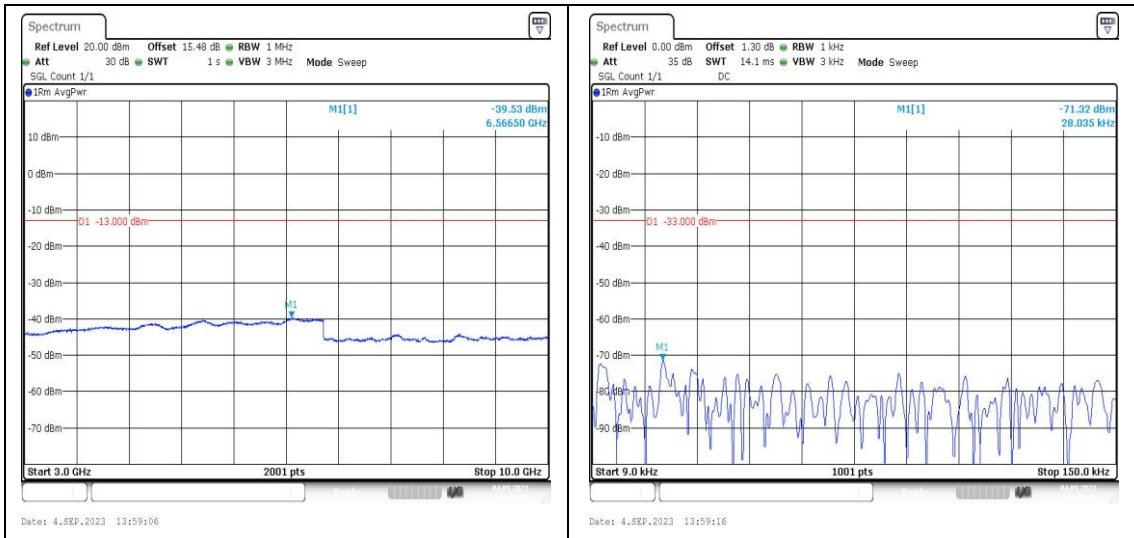

Band5_5MHz_QPSK_20425_1RB#0_3000~1000 **Band5_5MHz_16QAM_20425_1RB#0_0.009~0.15**
 0_3000~10000 _0.009~0.15

Band5_5MHz_16QAM_20425_1RB#0_0.15~30 **Band5_5MHz_16QAM_20425_1RB#0_30~1000_3**
 0.15~30 0~1000

Band5_5MHz_QPSK_20525_1RB#0_3000~1000 **Band5_5MHz_16QAM_20525_1RB#0_0.009~0.15**
 0_3000~10000 _0.009~0.15

Band5_5MHz_16QAM_20525_1RB#0_0.15~30 **Band5_5MHz_16QAM_20525_1RB#0_30~1000_3**
 0.15~30 0~1000