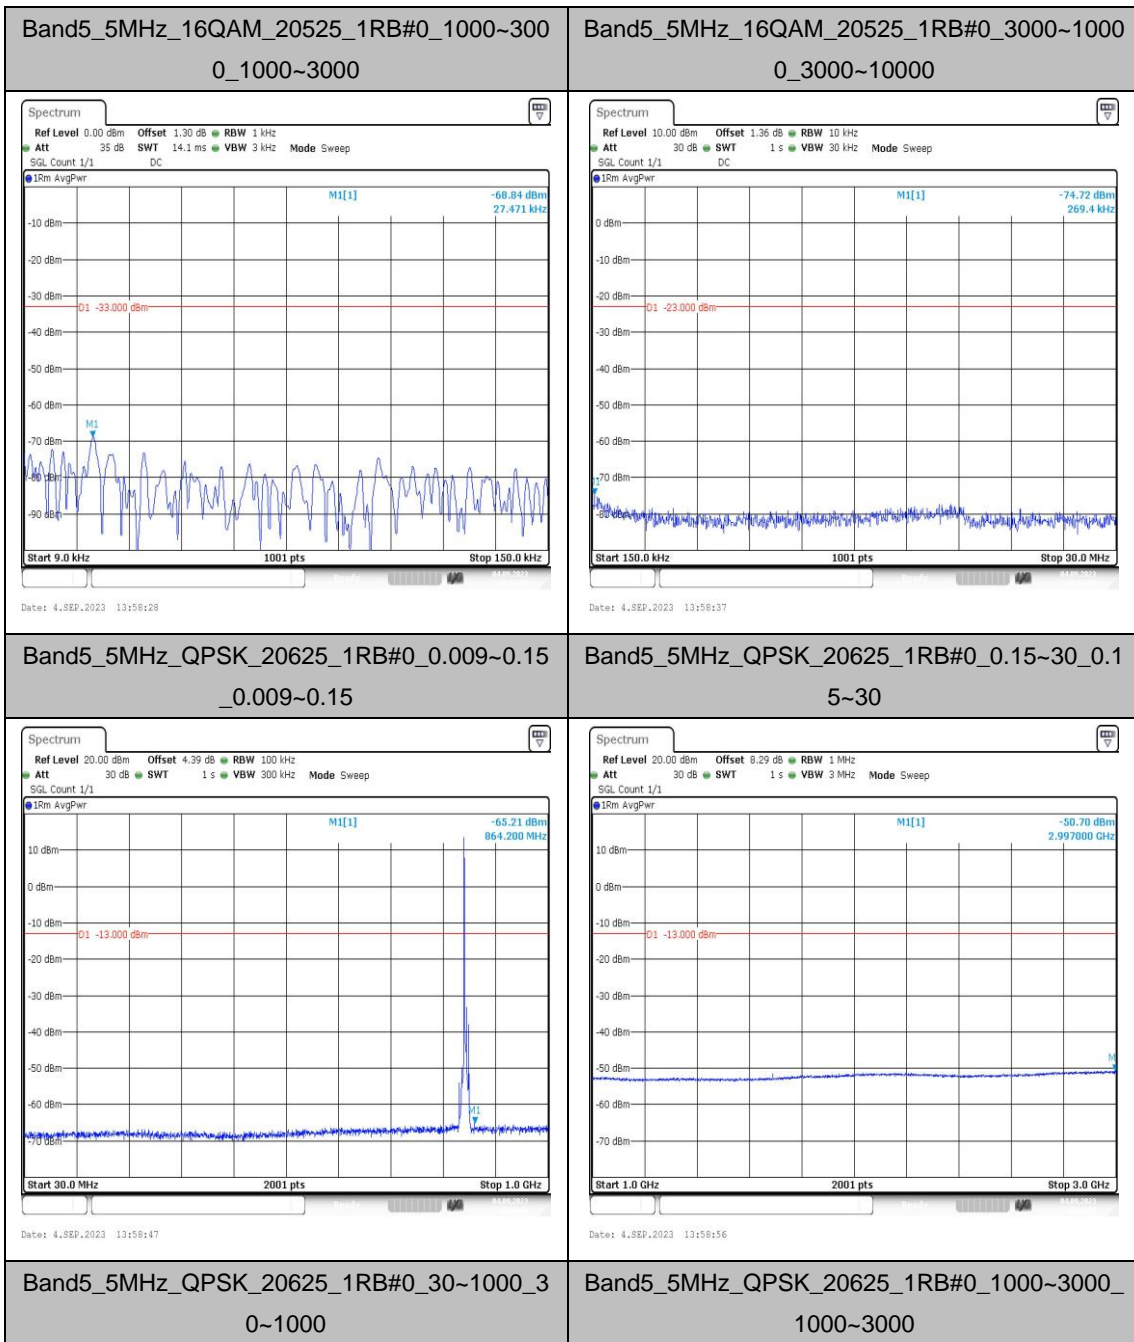

Band5_5MHz_QPSK_20425_1RB#0_3000~1000 **Band5_5MHz_16QAM_20425_1RB#0_0.009~0.15**
 0_3000~10000 _0.009~0.15

Band5_5MHz_16QAM_20425_1RB#0_0.15~30 **Band5_5MHz_16QAM_20425_1RB#0_30~1000_3**
 0.15~30 0~1000

Band5_5MHz_QPSK_20525_1RB#0_3000~1000 **Band5_5MHz_16QAM_20525_1RB#0_0.009~0.15**
 0_3000~10000 _0.009~0.15

Band5_5MHz_16QAM_20525_1RB#0_0.15~30 **Band5_5MHz_16QAM_20525_1RB#0_30~1000_3**
 0.15~30 0~1000