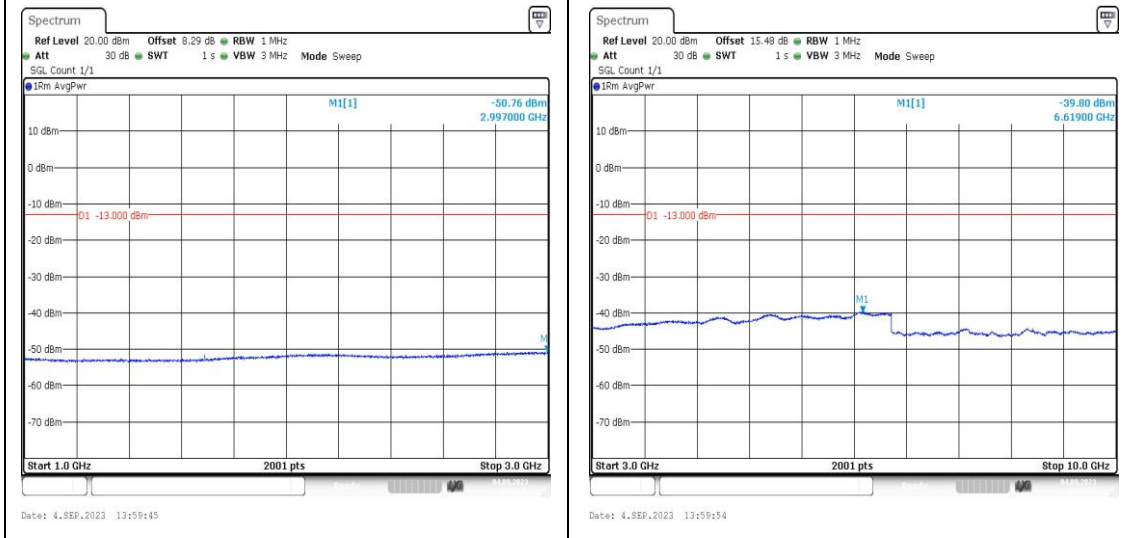

Band5_5MHz_16QAM_20625_1RB#0_0.15~30   **Band5_5MHz_16QAM_20625_1RB#0_30~1000_3**
0.15~30   0~1000