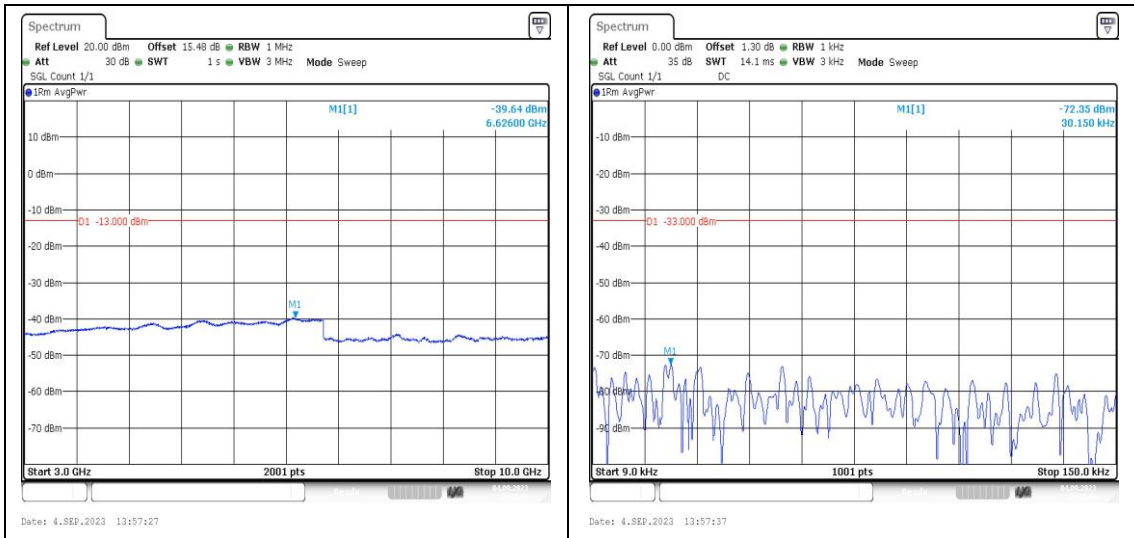

Band5_5MHz_QPSK_20425_1RB#0_3000~1000 **Band5_5MHz_16QAM_20425_1RB#0_0.009~0.15**
 0_3000~10000 _0.009~0.15

Band5_5MHz_16QAM_20425_1RB#0_0.15~30 **Band5_5MHz_16QAM_20425_1RB#0_30~1000_3**
 0.15~30 0~1000

Band5_5MHz_QPSK_20525_1RB#0_3000~1000 **Band5_5MHz_16QAM_20525_1RB#0_0.009~0.15**
 0_3000~10000 _0.009~0.15

Band5_5MHz_16QAM_20525_1RB#0_0.15~30 **Band5_5MHz_16QAM_20525_1RB#0_30~1000_3**
 0.15~30 0~1000