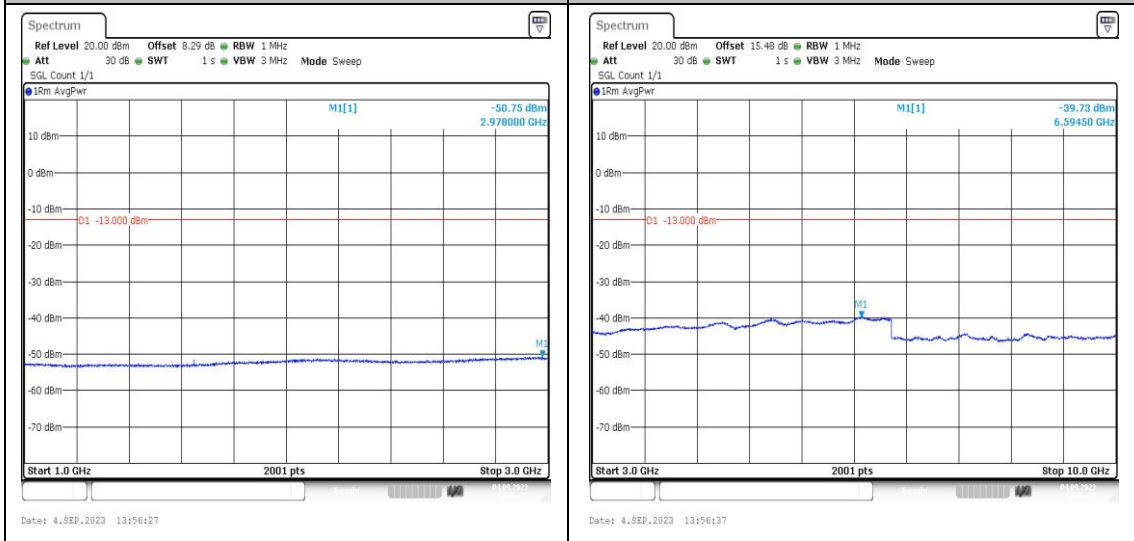

Band5_5MHz_QPSK_20425_1RB#0_3000~1000 **Band5_5MHz_16QAM_20425_1RB#0_0.009~0.15**
 0_3000~10000 _0.009~0.15

Band5_5MHz_16QAM_20425_1RB#0_0.15~30 **Band5_5MHz_16QAM_20425_1RB#0_30~1000_3**
 0.15~30 0~1000

Band5_5MHz_QPSK_20525_1RB#0_3000~1000 **Band5_5MHz_16QAM_20525_1RB#0_0.009~0.15**
 0_3000~10000 _0.009~0.15

Band5_5MHz_16QAM_20525_1RB#0_0.15~30 **Band5_5MHz_16QAM_20525_1RB#0_30~1000_3**
 0.15~30 0~1000