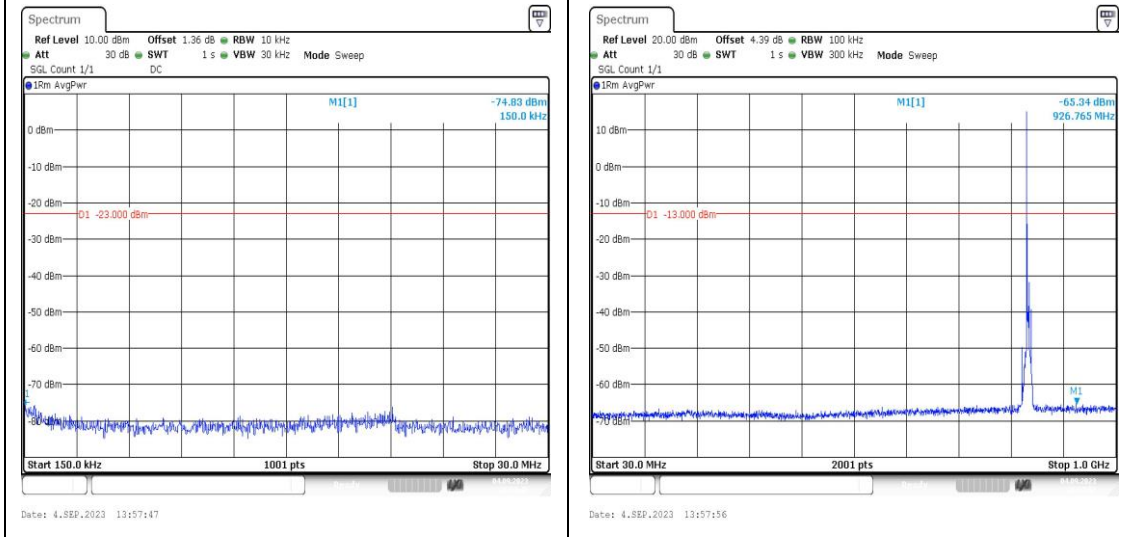

Band5_5MHz_QPSK_20525_1RB#0_3000~1000   **Band5_5MHz_16QAM_20525_1RB#0_0.009~0.15**
0_3000~10000   _0.009~0.15

Band5_5MHz_16QAM_20525_1RB#0_0.15~30   **Band5_5MHz_16QAM_20525_1RB#0_30~1000_3**
0.15~30   0~1000