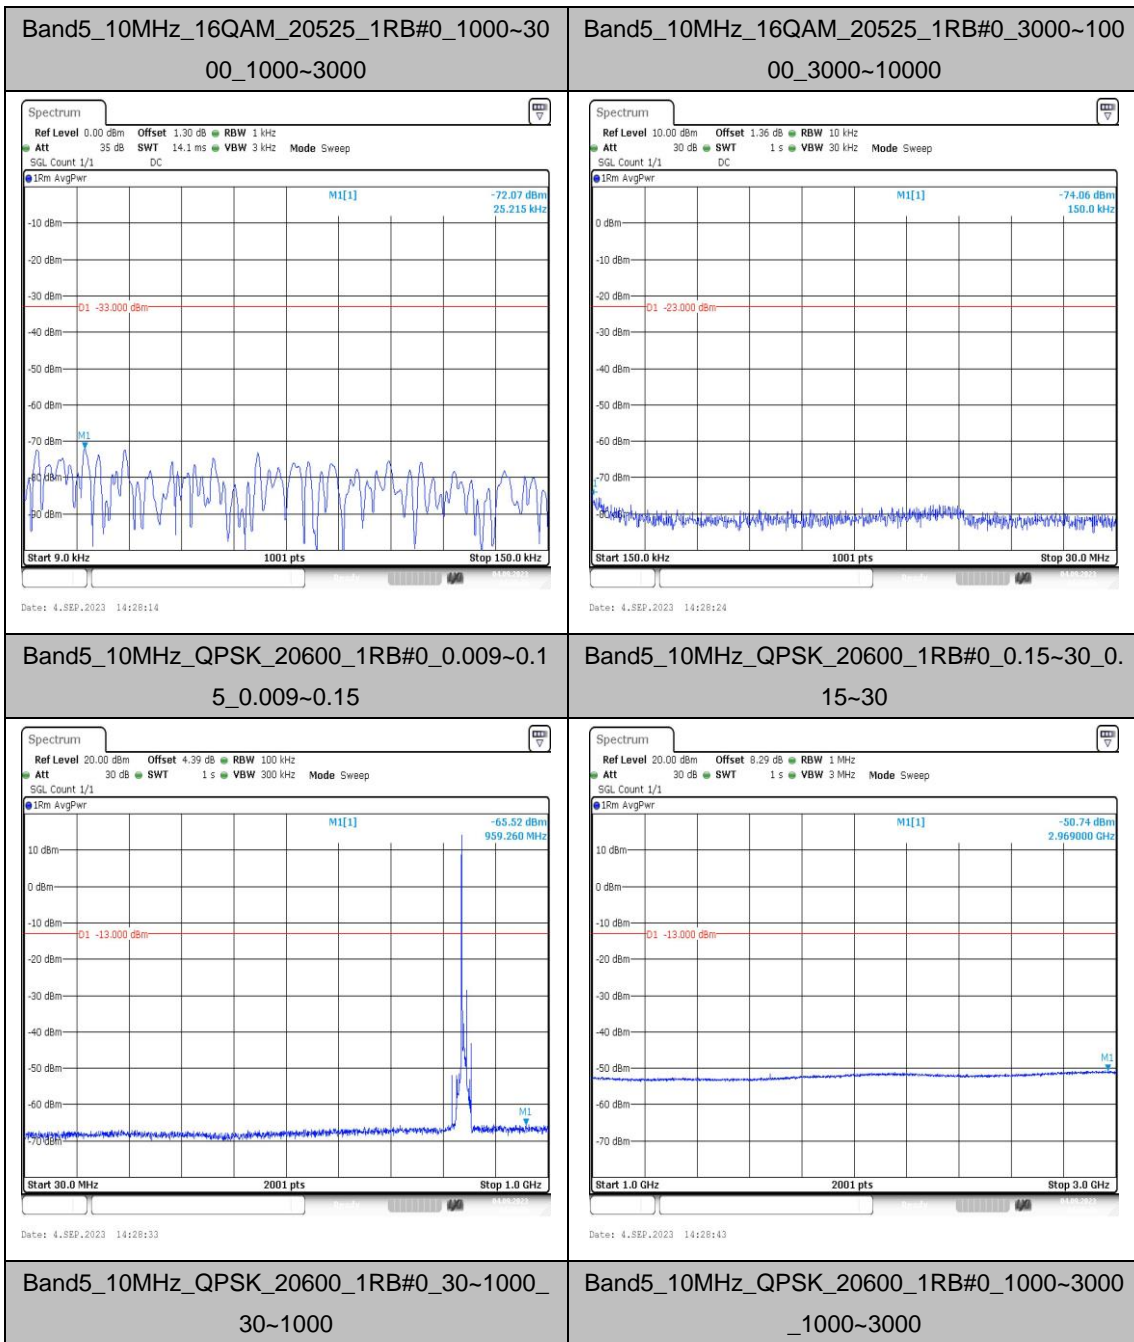

Band5_5MHz_QPSK_20625_1RB#0_3000~1000 **Band5_5MHz_16QAM_20625_1RB#0_0.009~0.15**
 0_3000~10000 _0.009~0.15

Band5_5MHz_16QAM_20625_1RB#0_0.15~30 **Band5_5MHz_16QAM_20625_1RB#0_30~1000_3**
 0.15~30 0~1000

Band5_10MHz_QPSK_20525_1RB#0_3000~10000_00_3000~10000 **Band5_10MHz_16QAM_20525_1RB#0_0.009~0.15_5_0.009~0.15**

Band5_10MHz_16QAM_20525_1RB#0_0.15~30_0.15~30 **Band5_10MHz_16QAM_20525_1RB#0_30~1000_30~1000**