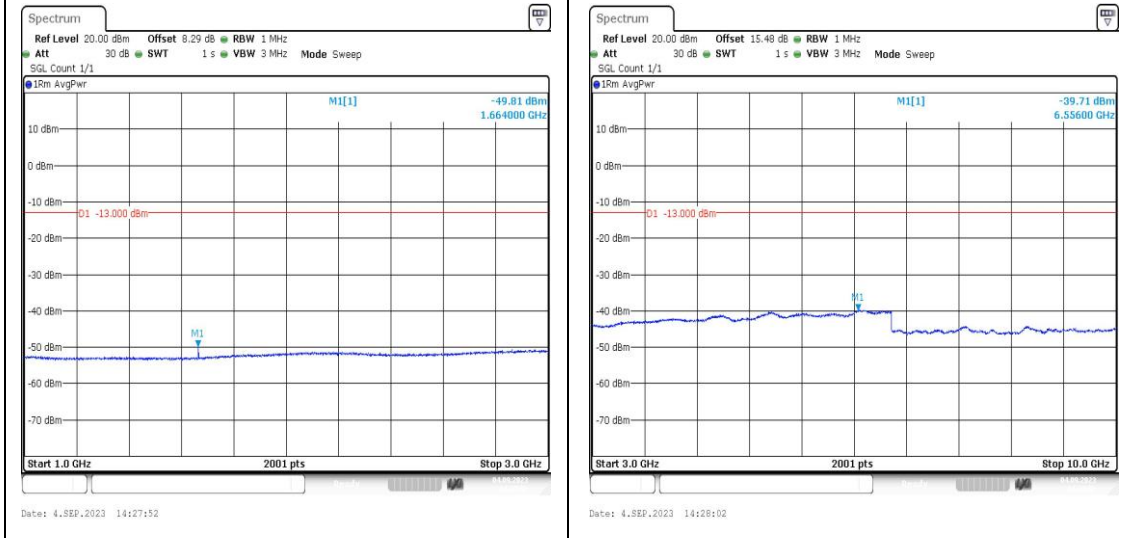

Band5_10MHz_16QAM_20525_1RB#0_0.15~30_0.15~30   **Band5_10MHz_16QAM_20525_1RB#0_30~1000_30~1000**