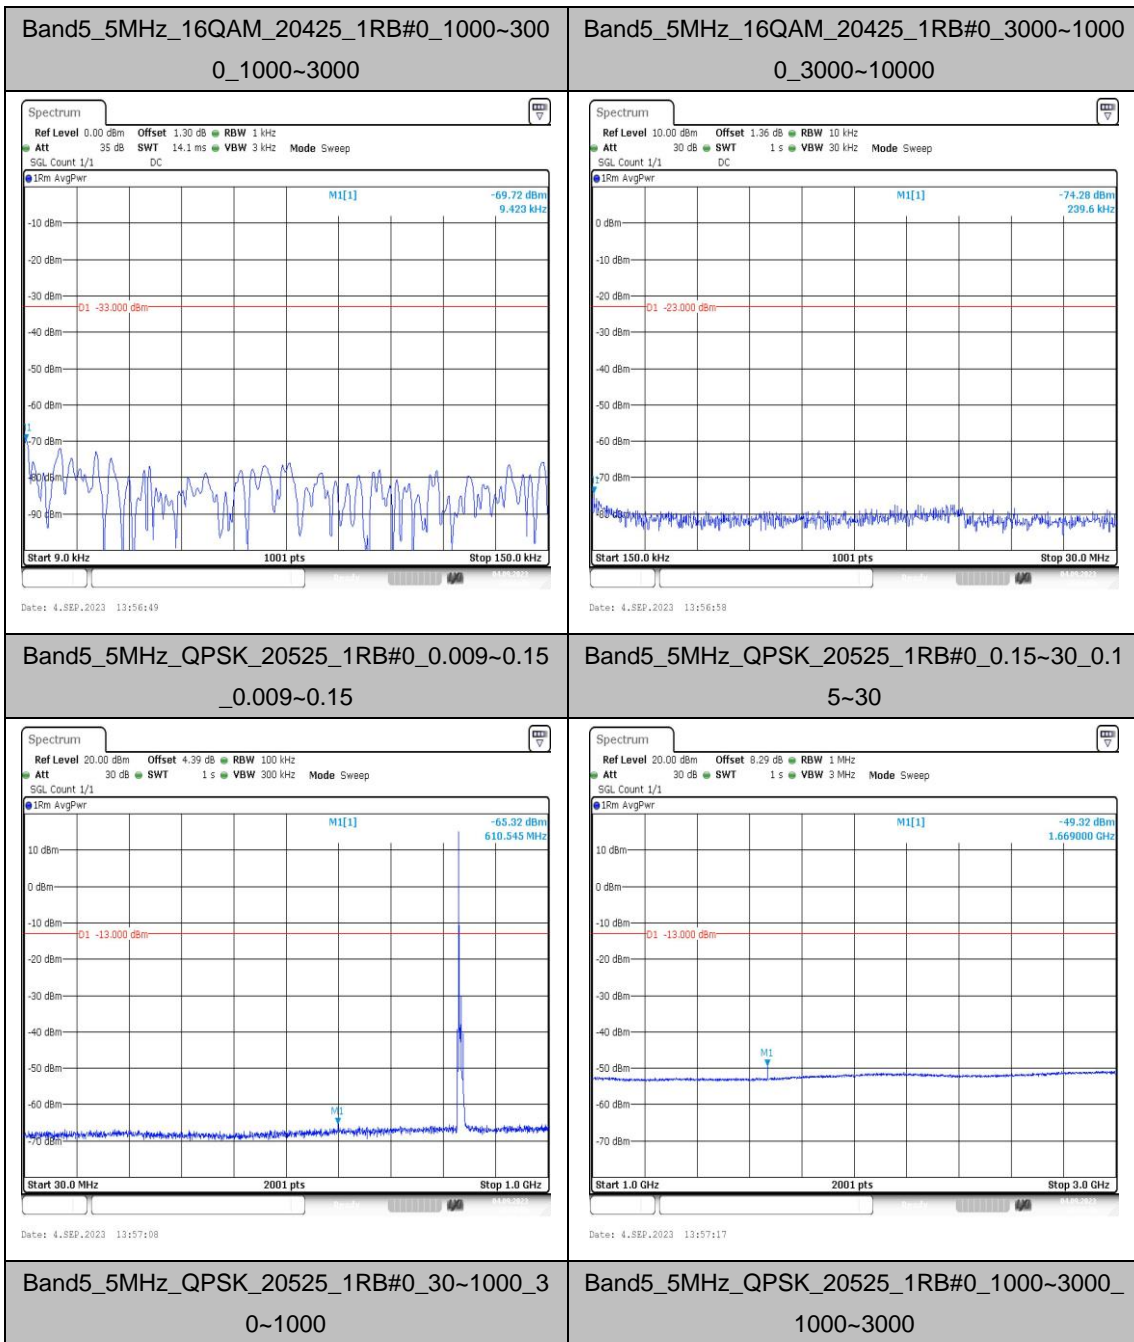

Band5_5MHz_QPSK_20425_1RB#0_3000~1000 **Band5_5MHz_16QAM_20425_1RB#0_0.009~0.15**
 0_3000~10000 _0.009~0.15

Band5_5MHz_16QAM_20425_1RB#0_0.15~30 **Band5_5MHz_16QAM_20425_1RB#0_30~1000_3**
 0.15~30 0~1000

Band5_5MHz_QPSK_20525_1RB#0_3000~1000 **Band5_5MHz_16QAM_20525_1RB#0_0.009~0.15**
 0_3000~10000 _0.009~0.15

Band5_5MHz_16QAM_20525_1RB#0_0.15~30 **Band5_5MHz_16QAM_20525_1RB#0_30~1000_3**
 0.15~30 0~1000