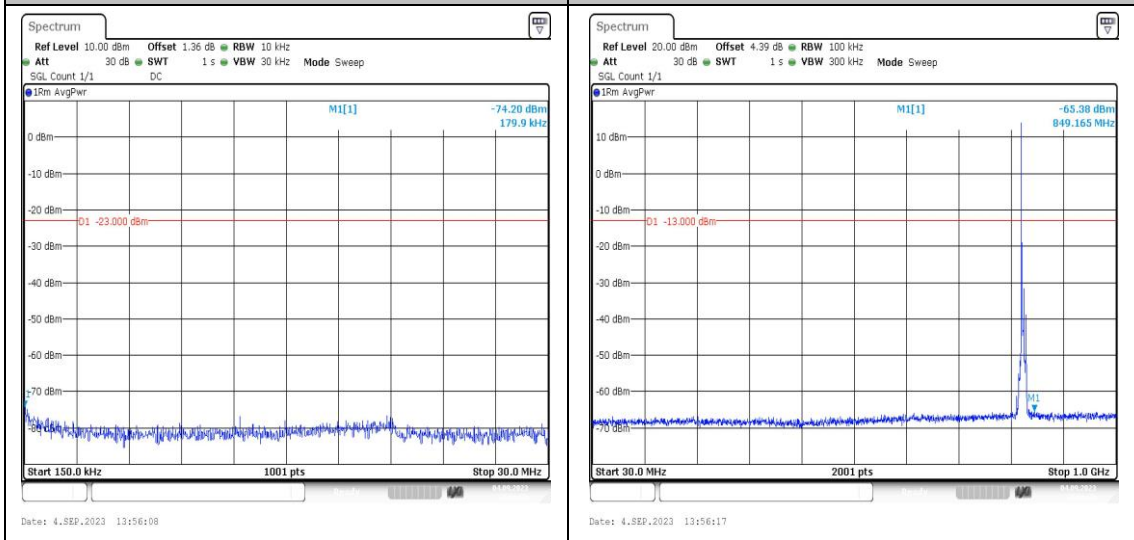

Band5_5MHz_QPSK_20425_1RB#0_3000~1000 **Band5_5MHz_16QAM_20425_1RB#0_0.009~0.15**
 0_3000~10000 _0.009~0.15

Band5_5MHz_16QAM_20425_1RB#0_0.15~30 **Band5_5MHz_16QAM_20425_1RB#0_30~1000_3**
 0.15~30 0~1000