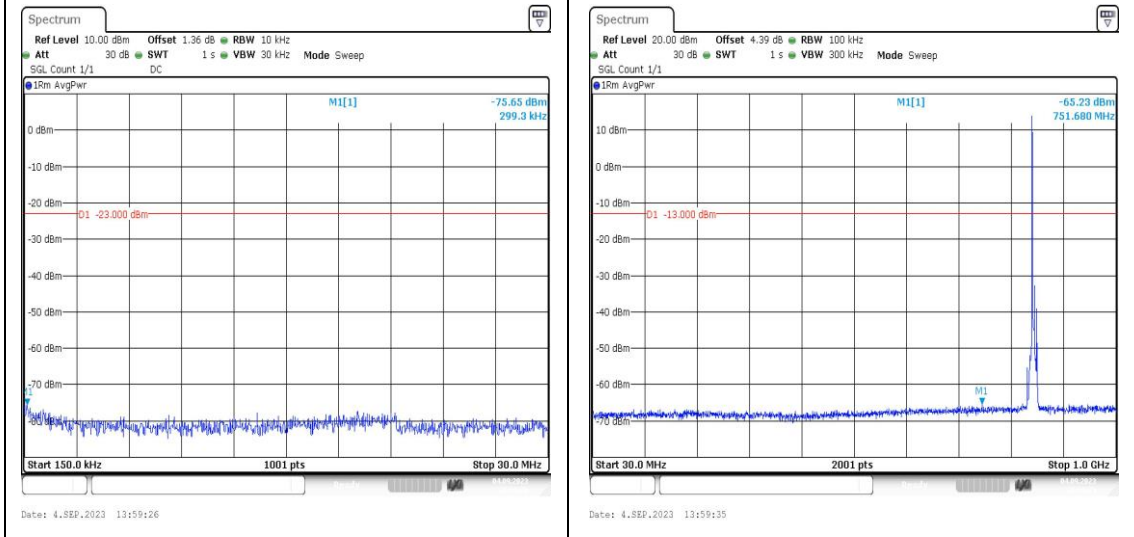

Band5_5MHz_QPSK_20625_1RB#0_3000~1000   **Band5_5MHz_16QAM_20625_1RB#0_0.009~0.15**
0_3000~10000   _0.009~0.15

Band5_5MHz_16QAM_20625_1RB#0_0.15~30   **Band5_5MHz_16QAM_20625_1RB#0_30~1000_3**
0.15~30   0~1000