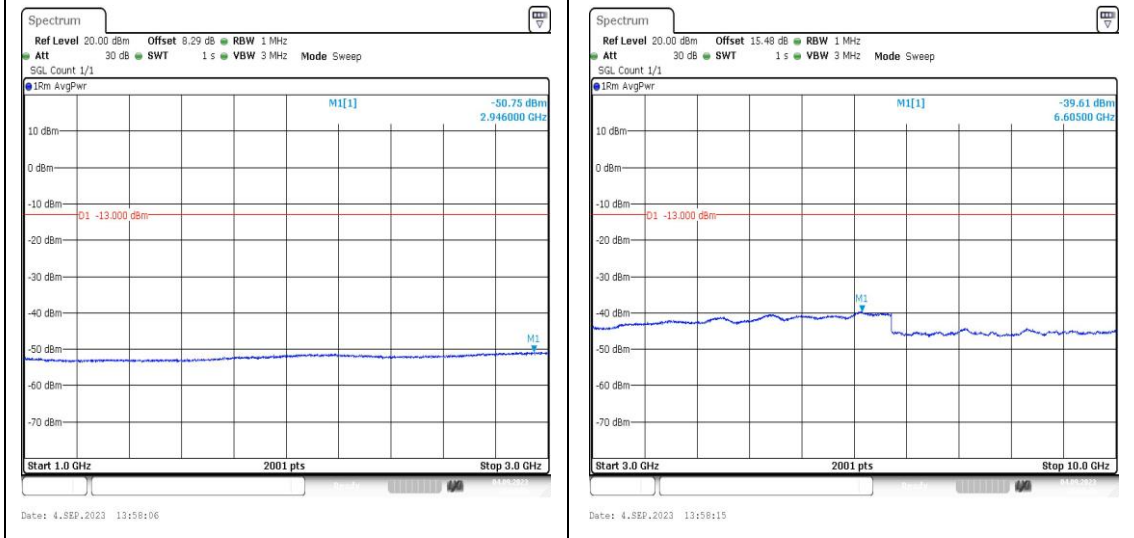

Band5_5MHz_QPSK_20425_1RB#0_3000~1000 **Band5_5MHz_16QAM_20425_1RB#0_0.009~0.15**
 0_3000~10000 _0.009~0.15

Band5_5MHz_16QAM_20425_1RB#0_0.15~30 **Band5_5MHz_16QAM_20425_1RB#0_30~1000_3**
 0.15~30 0~1000

Band5_5MHz_QPSK_20525_1RB#0_3000~1000 **Band5_5MHz_16QAM_20525_1RB#0_0.009~0.15**
 0_3000~10000 _0.009~0.15

Band5_5MHz_16QAM_20525_1RB#0_0.15~30 **Band5_5MHz_16QAM_20525_1RB#0_30~1000_3**
 0.15~30 0~1000