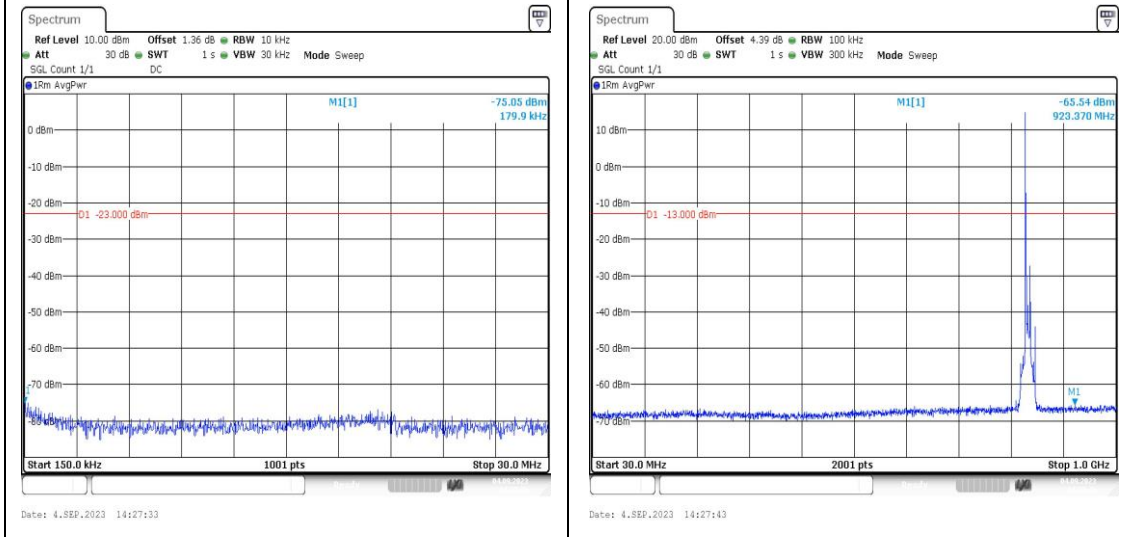

Band5_10MHz_QPSK_20525_1RB#0_3000~10000_00_3000~10000   **Band5_10MHz_16QAM_20525_1RB#0_0.009~0.15_5_0.009~0.15**

Band5_10MHz_16QAM_20525_1RB#0_0.15~30_0.15~30   **Band5_10MHz_16QAM_20525_1RB#0_30~1000_30~1000**