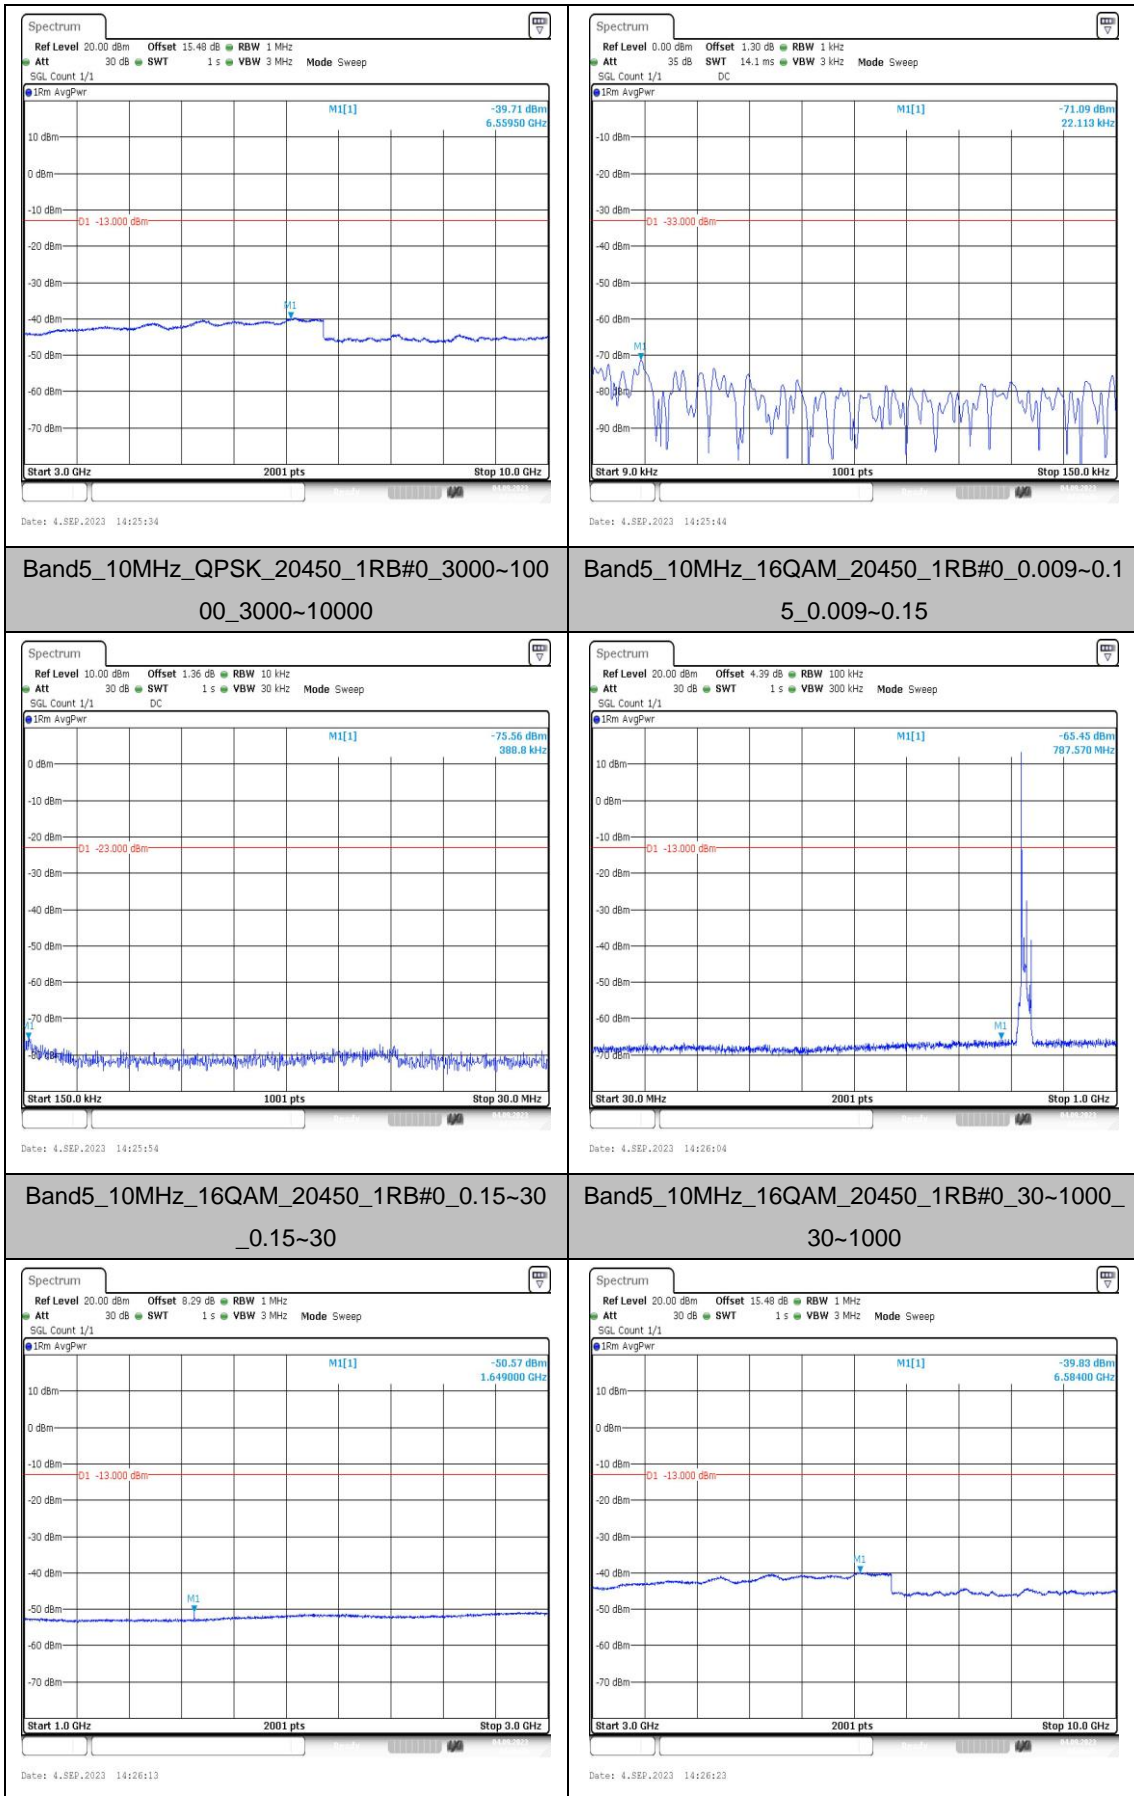

Band5_5MHz_QPSK_20425_1RB#0_3000~1000 **Band5_5MHz_16QAM_20425_1RB#0_0.009~0.15**
 0_3000~10000 _0.009~0.15

Band5_5MHz_16QAM_20425_1RB#0_0.15~30 **Band5_5MHz_16QAM_20425_1RB#0_30~1000_3**
 0.15~30 0~1000

Band5_5MHz_QPSK_20525_1RB#0_3000~1000 **Band5_5MHz_16QAM_20525_1RB#0_0.009~0.15**
 0_3000~10000 _0.009~0.15

Band5_5MHz_16QAM_20525_1RB#0_0.15~30 **Band5_5MHz_16QAM_20525_1RB#0_30~1000_3**
 0.15~30 0~1000

Band5_5MHz_QPSK_20625_1RB#0_3000~1000 **Band5_5MHz_16QAM_20625_1RB#0_0.009~0.15**
 0_3000~10000 _0.009~0.15

Band5_5MHz_16QAM_20625_1RB#0_0.15~30 **Band5_5MHz_16QAM_20625_1RB#0_30~1000_3**
 0.15~30 0~1000