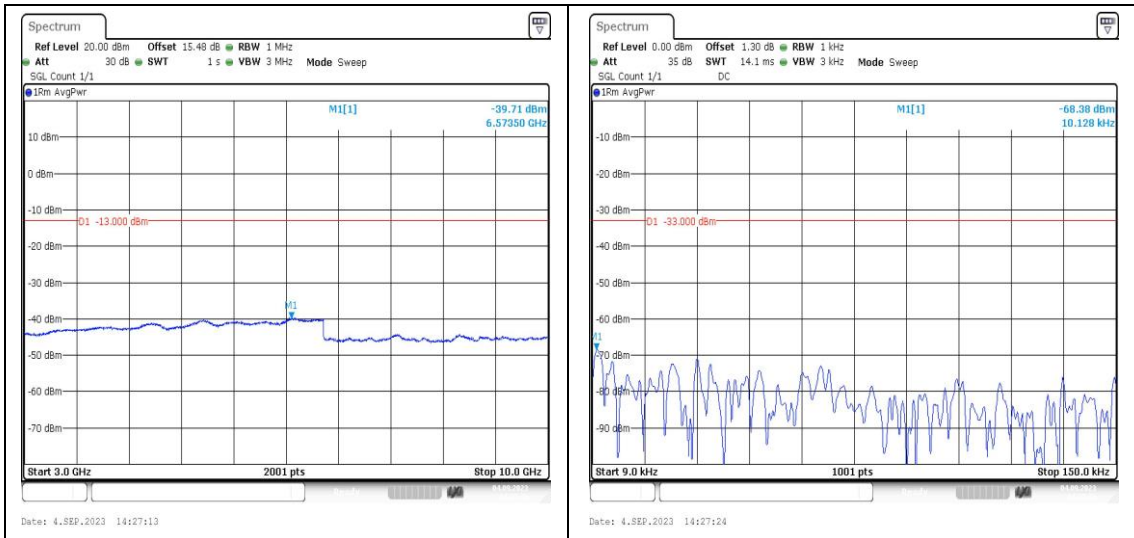

Band5_5MHz_QPSK_20625_1RB#0_3000~1000 **Band5_5MHz_16QAM_20625_1RB#0_0.009~0.15**
 0_3000~10000 _0.009~0.15

Band5_5MHz_16QAM_20625_1RB#0_0.15~30 **Band5_5MHz_16QAM_20625_1RB#0_30~1000_3**
 0.15~30 0~1000