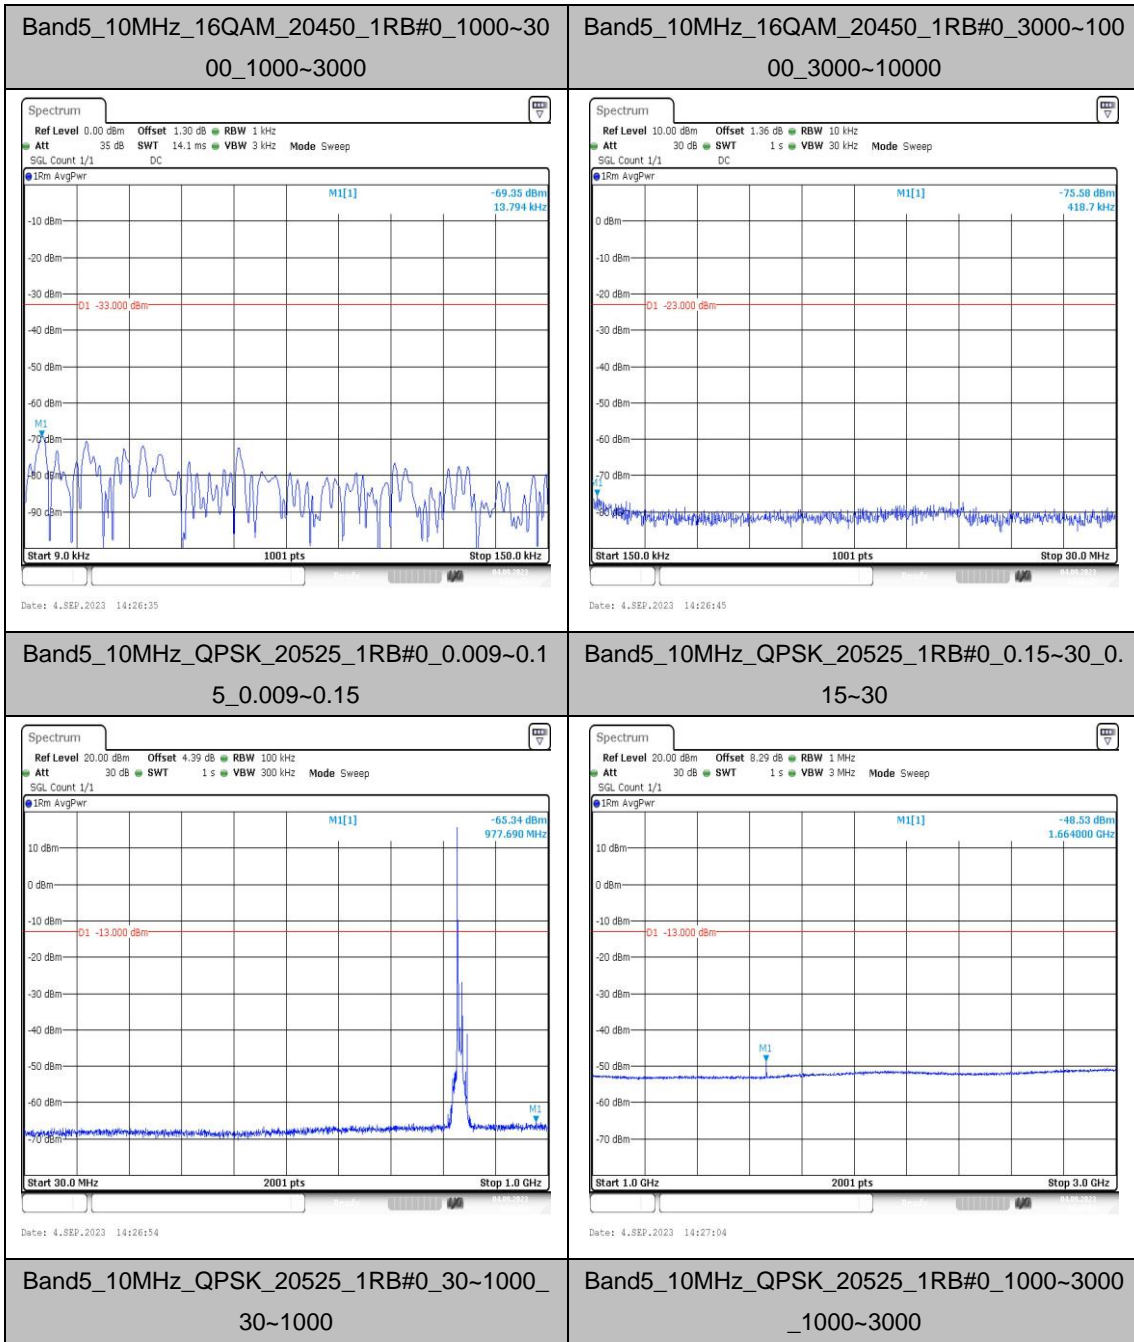

Band5_5MHz_QPSK_20625_1RB#0_3000~1000 **Band5_5MHz_16QAM_20625_1RB#0_0.009~0.15**
 0_3000~10000 _0.009~0.15

Band5_5MHz_16QAM_20625_1RB#0_0.15~30 **Band5_5MHz_16QAM_20625_1RB#0_30~1000_3**
 0.15~30 0~1000