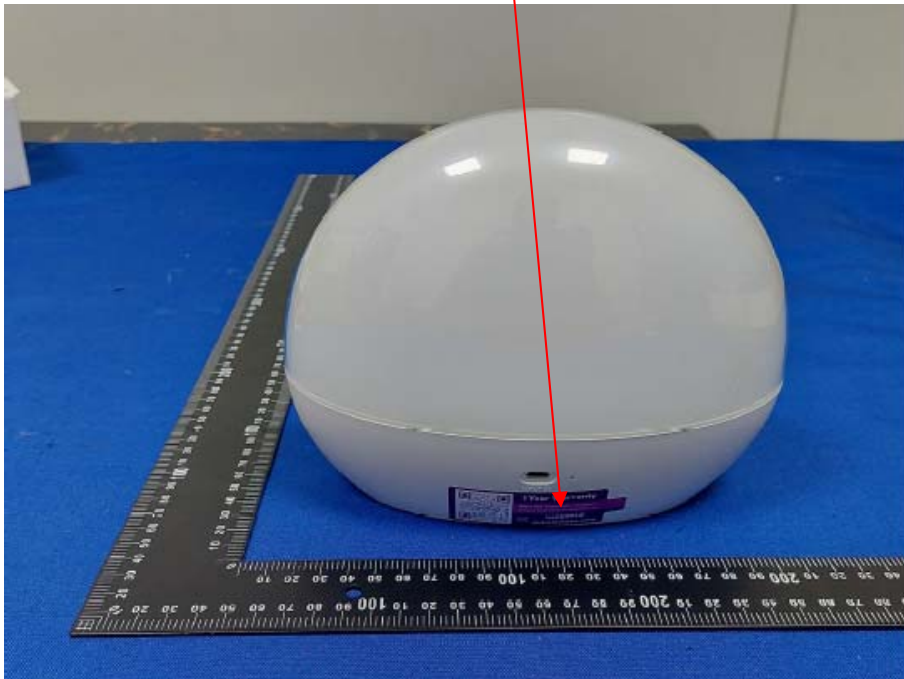

# FCC ID LABELING AND LOCATION

## FCC ID Label

RestOn White Noise Wake-Up Light  
Model NO.: SSM  
FCC ID: 2ARPE-SSM

## FCC ID Label Location

The label shown shall be permanently affixed at a conspicuous location on the device and be readily visible to the user at the time purchase (Labeling requirements per 2.925)