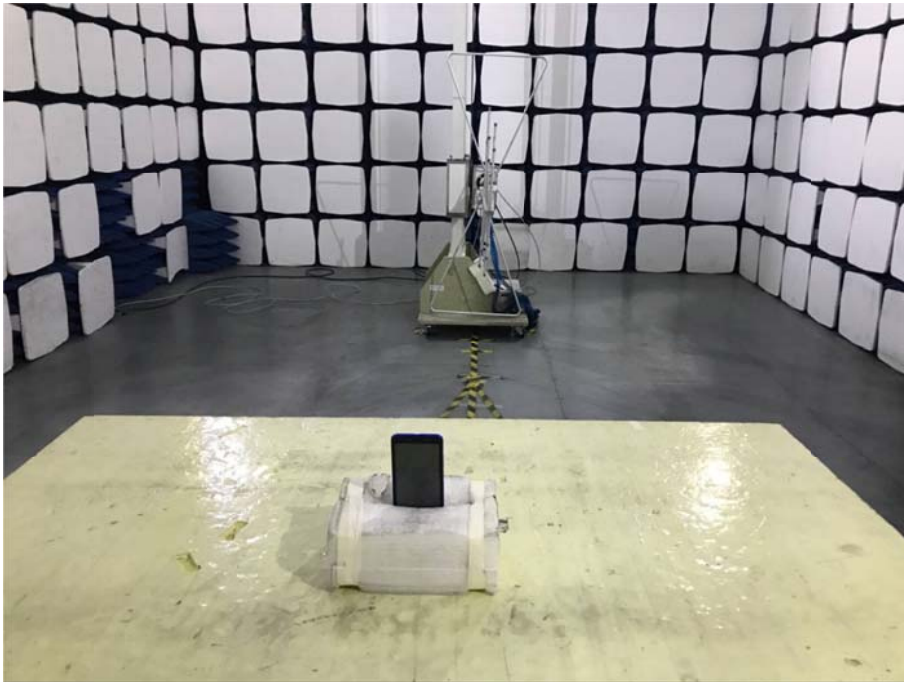

EXHIBIT 4 - TEST SETUP PHOTOGRAPHS

Conducted Emission Test Setup

Radiation Emission Test Setup (Below 30MHz)

Radiation Emission Test Setup (30MHz to 1GHz)**Radiation Emission Test Setup (1GHz to 18GHz)**

Radiation Emission Test Setup (Above 18GHz)