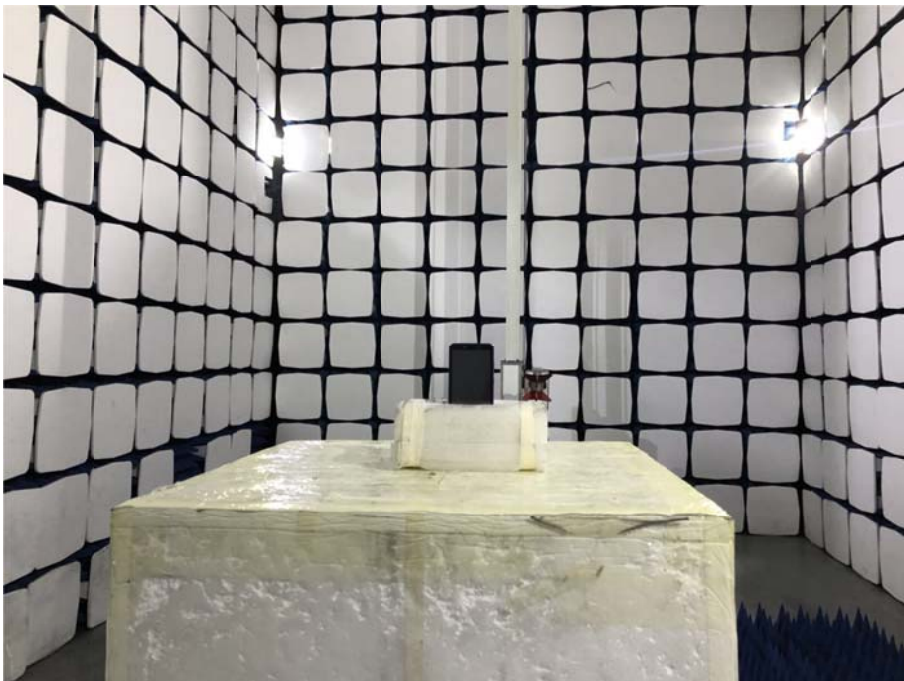

EXHIBIT 4 - TEST SETUP PHOTOGRAPHS

Conducted Emission Test Setup

Radiation Emission Test Setup (Below 30MHz)

Radiation Emission Test Setup (30MHz to 1GHz)**Radiation Emission Test Setup (1GHz to 18GHz)**

Radiation Emission Test Setup (Above 18GHz)