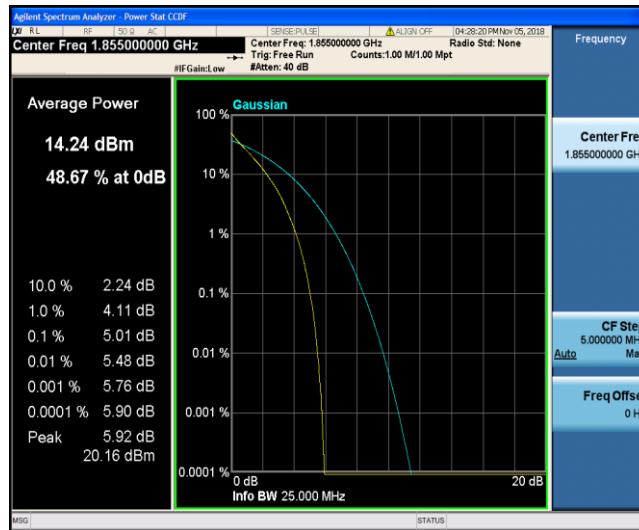

Band2\_5MHz\_16QAM\_18900\_25RB#0

Band2\_5MHz\_16QAM\_19175\_1RB#0

Band2\_5MHz\_16QAM\_19175\_25RB#0

Band2\_10MHz\_QPSK\_18650\_1RB#0

Band2\_10MHz\_QPSK\_18650\_50RB#0

Band2\_10MHz\_QPSK\_18900\_1RB#0

Band2\_10MHz\_QPSK\_18900\_50RB#0