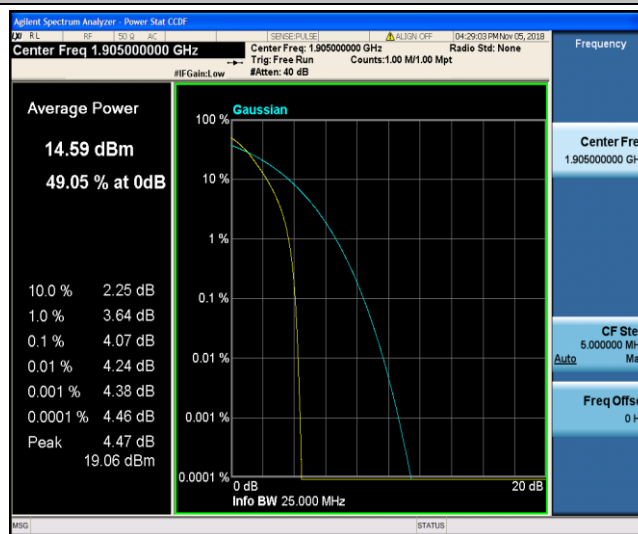

Band2_10MHz_QPSK_19150_50RB#0