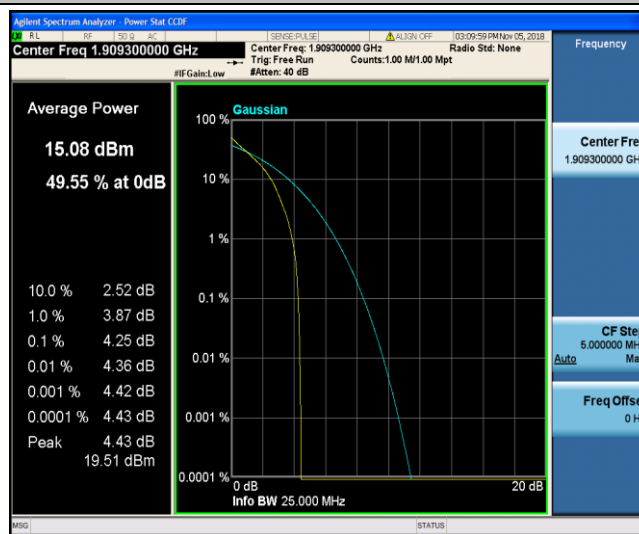

Test Graphs

Band2\_1.4MHz\_QPSK\_18607\_1RB#0

Band2\_1.4MHz\_QPSK\_18607\_6RB#0

Band2\_1.4MHz\_QPSK\_18900\_1RB#0

Band2\_1.4MHz\_QPSK\_18900\_6RB#0

Band2\_1.4MHz\_QPSK\_19193\_1RB#0

Band2\_1.4MHz\_QPSK\_19193\_6RB#0