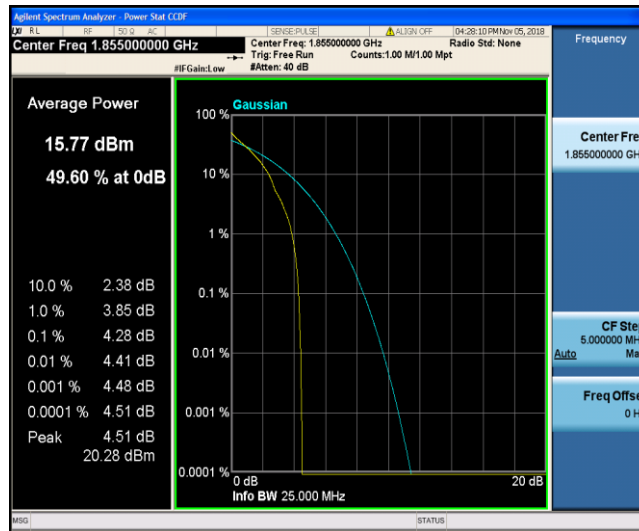

Band2_10MHz_QPSK_18650_1RB#0