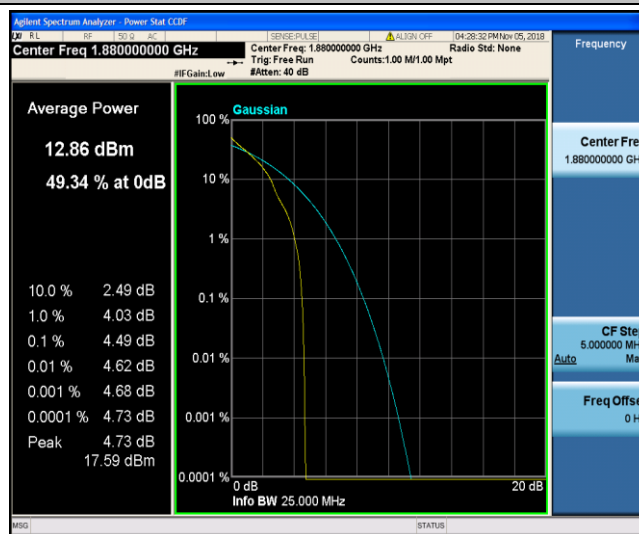

Band2\_5MHz\_16QAM\_18900\_25RB#0

Band2\_5MHz\_16QAM\_19175\_1RB#0

Band2\_5MHz\_16QAM\_19175\_25RB#0

Band2\_10MHz\_QPSK\_18650\_1RB#0

Band2\_10MHz\_QPSK\_18650\_50RB#0

Band2\_10MHz\_QPSK\_18900\_1RB#0

Band2\_10MHz\_QPSK\_18900\_50RB#0