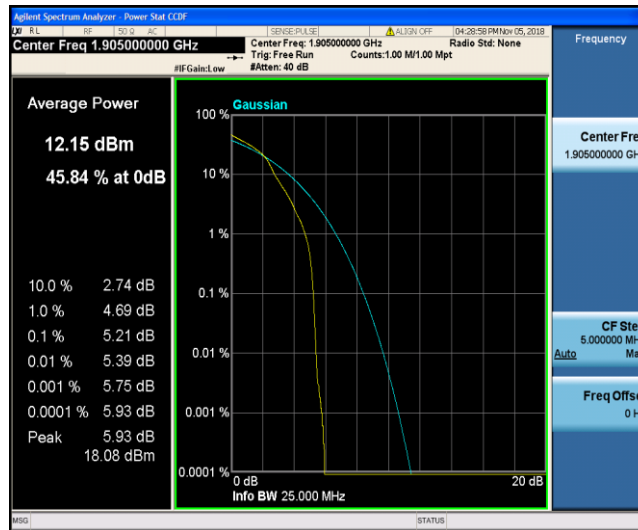

Band2\_10MHz\_QPSK\_19150\_1RB#0

Band2\_10MHz\_QPSK\_19150\_50RB#0

Band2\_10MHz\_16QAM\_18650\_1RB#0

Band2\_10MHz\_16QAM\_18650\_50RB#0

Band2\_10MHz\_16QAM\_18900\_1RB#0

Band2\_10MHz\_16QAM\_18900\_50RB#0

Band2\_10MHz\_16QAM\_19150\_1RB#0