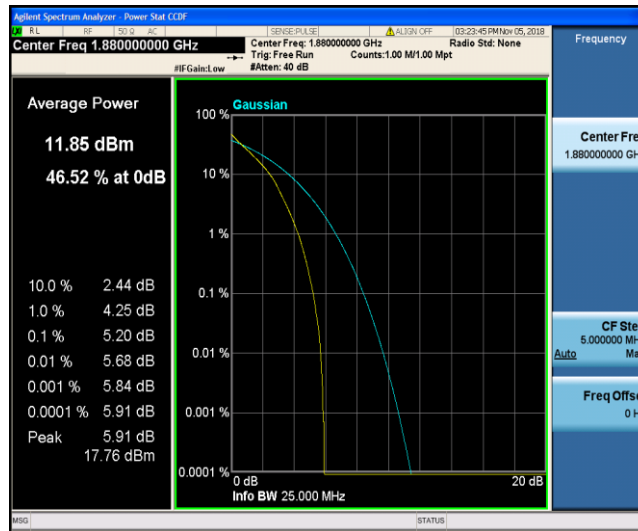

Band2_3MHz_QPSK_18900_15RB#0