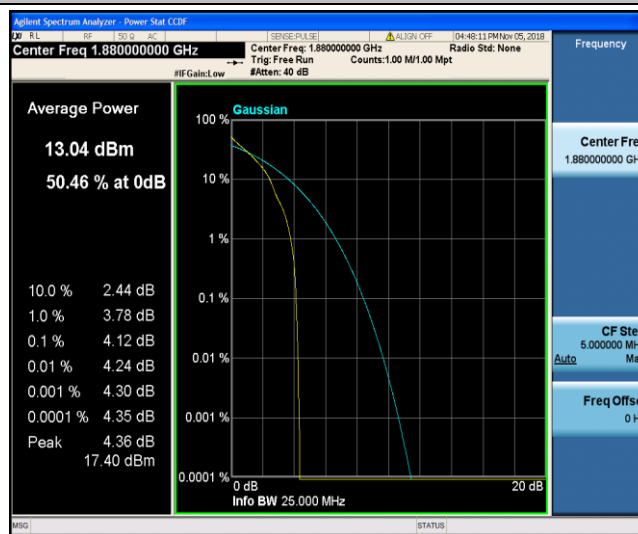

Band2_15MHz_QPSK_18900_1RB#0