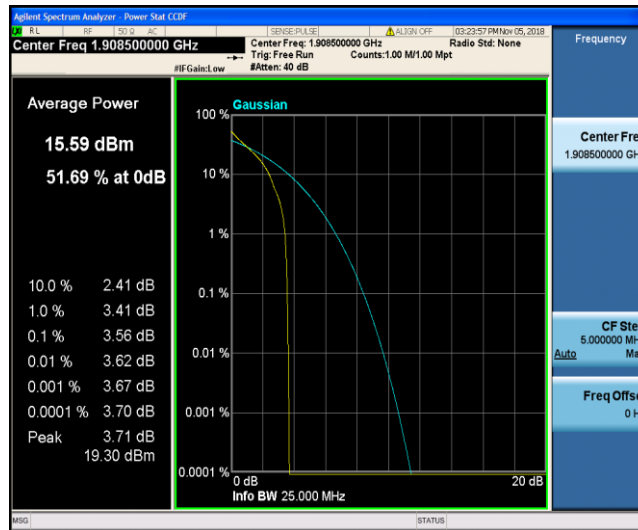

Band2\_3MHz\_QPSK\_18615\_1RB#0

Band2\_3MHz\_QPSK\_18615\_15RB#0

Band2\_3MHz\_QPSK\_18900\_1RB#0

Band2\_3MHz\_QPSK\_18900\_15RB#0

Band2\_3MHz\_QPSK\_19185\_1RB#0

Band2\_3MHz\_QPSK\_19185\_15RB#0

Band2\_3MHz\_16QAM\_18615\_1RB#0