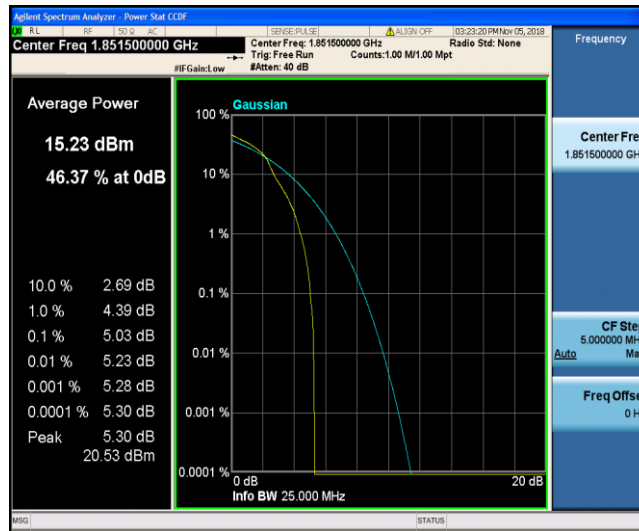

Band2\_3MHz\_QPSK\_18615\_1RB#0

Band2\_3MHz\_QPSK\_18615\_15RB#0

Band2\_3MHz\_QPSK\_18900\_1RB#0

Band2\_3MHz\_QPSK\_18900\_15RB#0

Band2\_3MHz\_QPSK\_19185\_1RB#0

Band2\_3MHz\_QPSK\_19185\_15RB#0

Band2\_3MHz\_16QAM\_18615\_1RB#0