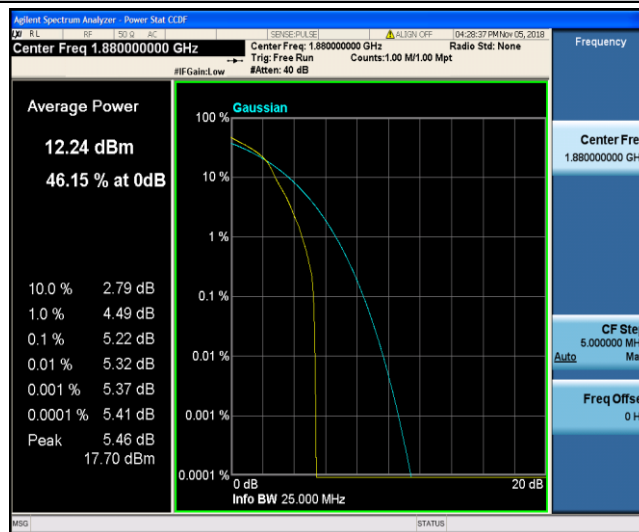

Band2\_10MHz\_QPSK\_19150\_1RB#0

Band2\_10MHz\_QPSK\_19150\_50RB#0

Band2\_10MHz\_16QAM\_18650\_1RB#0

Band2\_10MHz\_16QAM\_18650\_50RB#0

Band2\_10MHz\_16QAM\_18900\_1RB#0

Band2\_10MHz\_16QAM\_18900\_50RB#0

Band2\_10MHz\_16QAM\_19150\_1RB#0