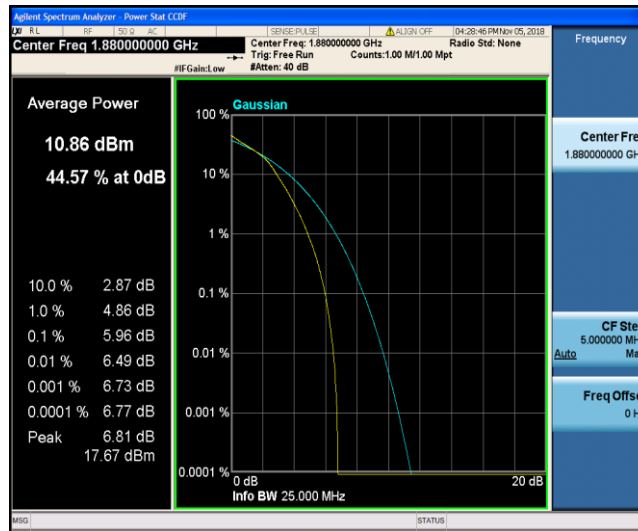

Band2\_10MHz\_QPSK\_19150\_1RB#0

Band2\_10MHz\_QPSK\_19150\_50RB#0

Band2\_10MHz\_16QAM\_18650\_1RB#0

Band2\_10MHz\_16QAM\_18650\_50RB#0

Band2\_10MHz\_16QAM\_18900\_1RB#0

Band2\_10MHz\_16QAM\_18900\_50RB#0

Band2\_10MHz\_16QAM\_19150\_1RB#0