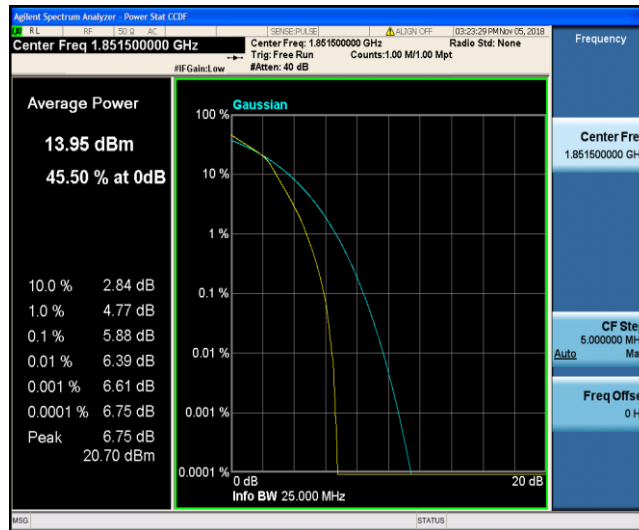

Band2\_3MHz\_QPSK\_18615\_1RB#0

Band2\_3MHz\_QPSK\_18615\_15RB#0

Band2\_3MHz\_QPSK\_18900\_1RB#0

Band2\_3MHz\_QPSK\_18900\_15RB#0

Band2\_3MHz\_QPSK\_19185\_1RB#0

Band2\_3MHz\_QPSK\_19185\_15RB#0

Band2\_3MHz\_16QAM\_18615\_1RB#0