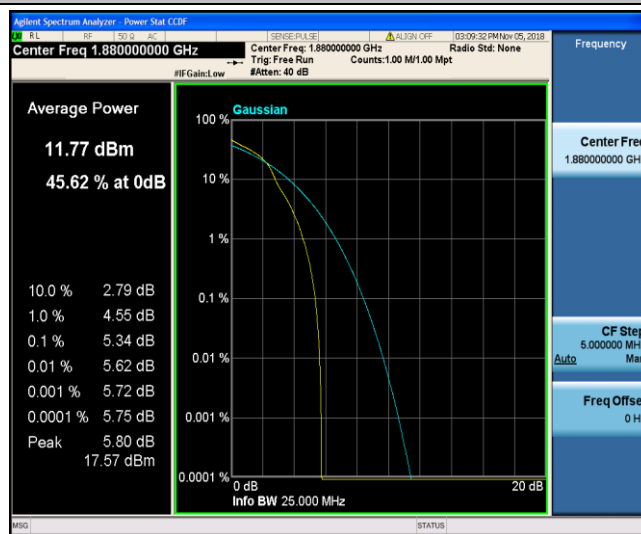

Band2_1.4MHz_16QAM_18900_1RB#0