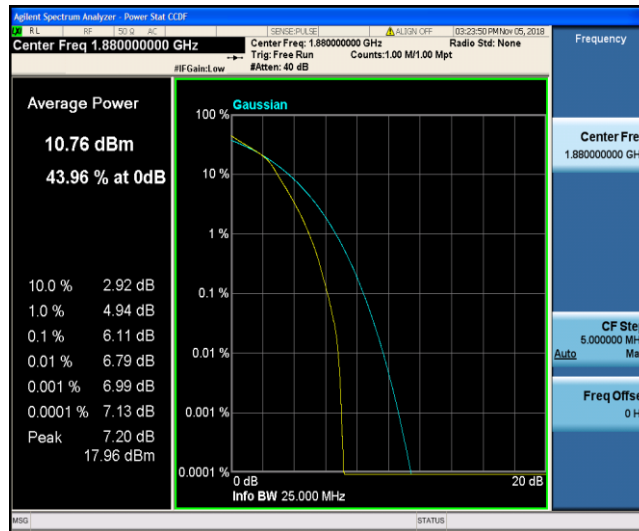

Band2_3MHz_16QAM_18900_15RB#0