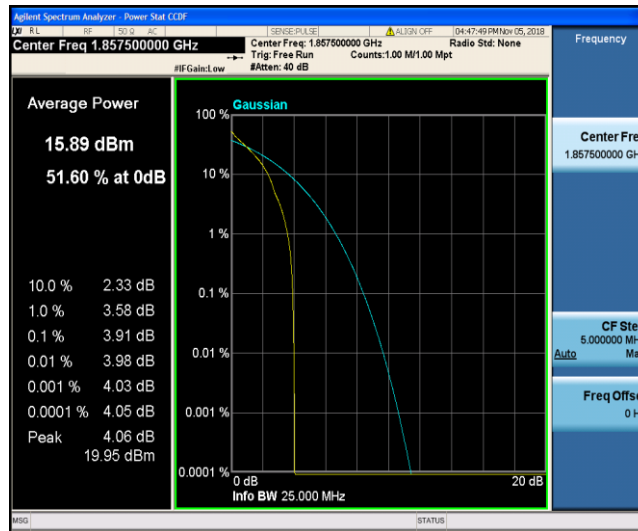

Band2_15MHz_QPSK_18675_1RB#0