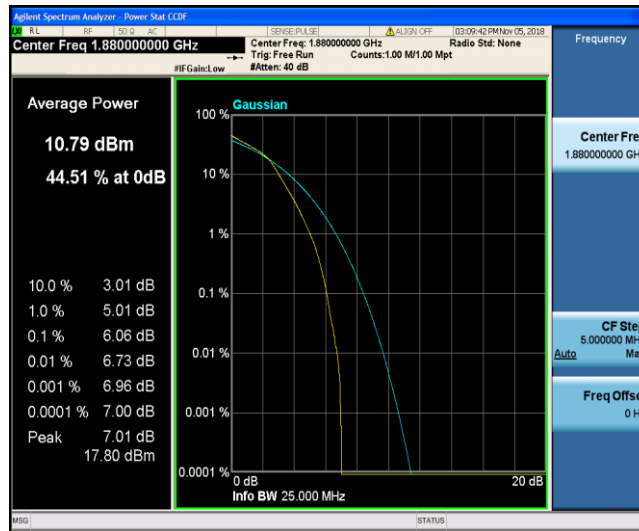

Band2_1.4MHz_16QAM_18900_6RB#0