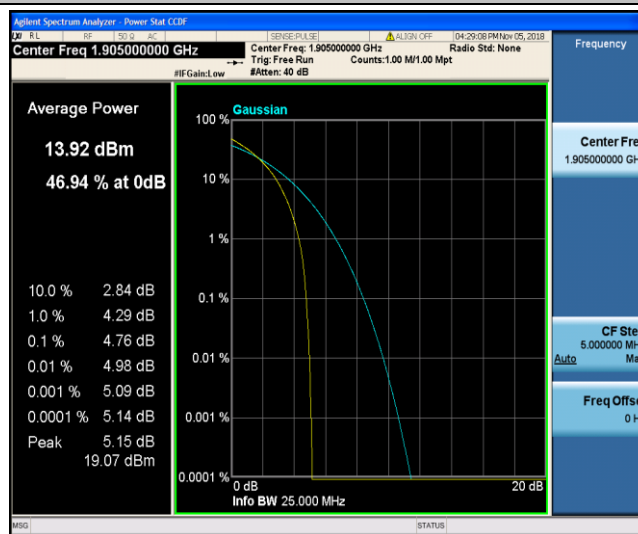

Band2\_10MHz\_QPSK\_19150\_1RB#0

Band2\_10MHz\_QPSK\_19150\_50RB#0

Band2\_10MHz\_16QAM\_18650\_1RB#0

Band2\_10MHz\_16QAM\_18650\_50RB#0

Band2\_10MHz\_16QAM\_18900\_1RB#0

Band2\_10MHz\_16QAM\_18900\_50RB#0

Band2\_10MHz\_16QAM\_19150\_1RB#0