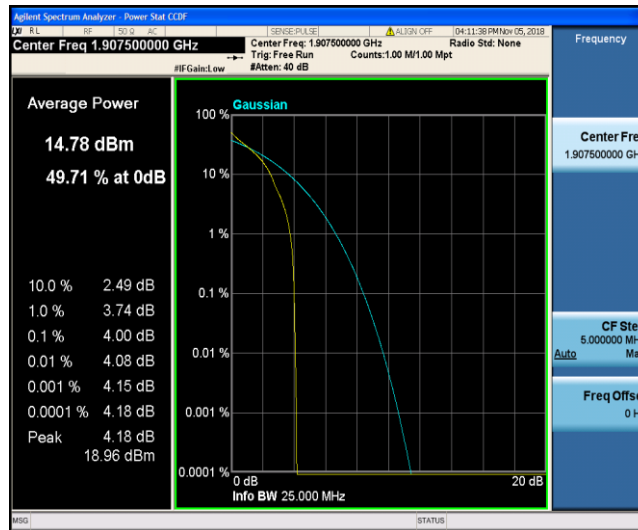

Band2_5MHz_QPSK_19175_1RB#0