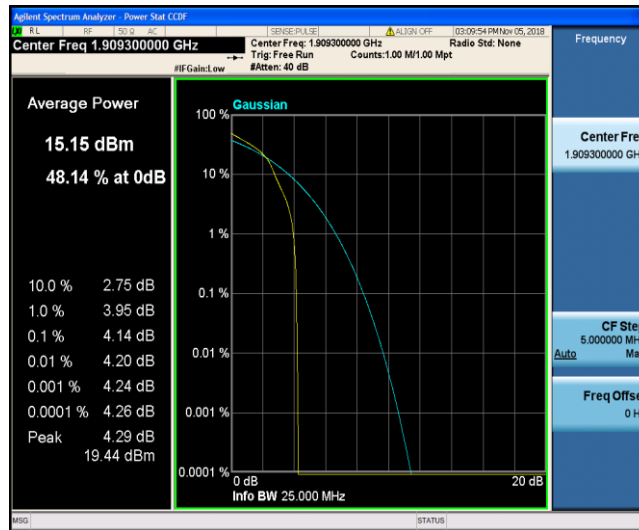

Band2\_1.4MHz\_16QAM\_18607\_1RB#0

Band2\_1.4MHz\_16QAM\_18607\_6RB#0

Band2\_1.4MHz\_16QAM\_18900\_1RB#0

Band2\_1.4MHz\_16QAM\_18900\_6RB#0

Band2\_1.4MHz\_16QAM\_19193\_1RB#0

Band2\_1.4MHz\_16QAM\_19193\_6RB#0