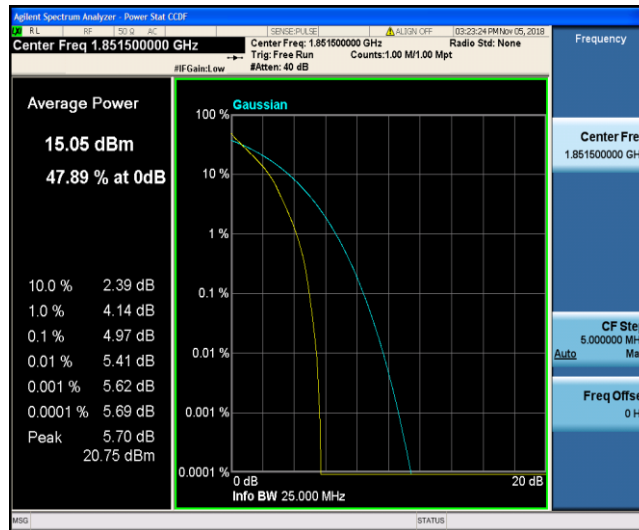

Band2_3MHz_QPSK_18615_15RB#0