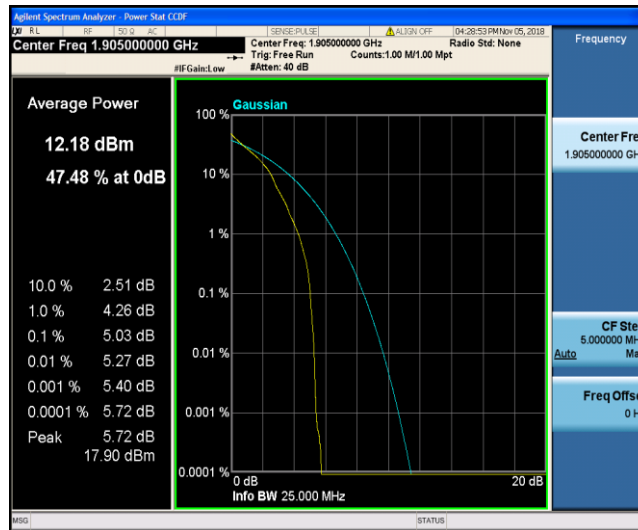

Band2\_5MHz\_16QAM\_18900\_25RB#0

Band2\_5MHz\_16QAM\_19175\_1RB#0

Band2\_5MHz\_16QAM\_19175\_25RB#0

Band2\_10MHz\_QPSK\_18650\_1RB#0

Band2\_10MHz\_QPSK\_18650\_50RB#0

Band2\_10MHz\_QPSK\_18900\_1RB#0

Band2\_10MHz\_QPSK\_18900\_50RB#0