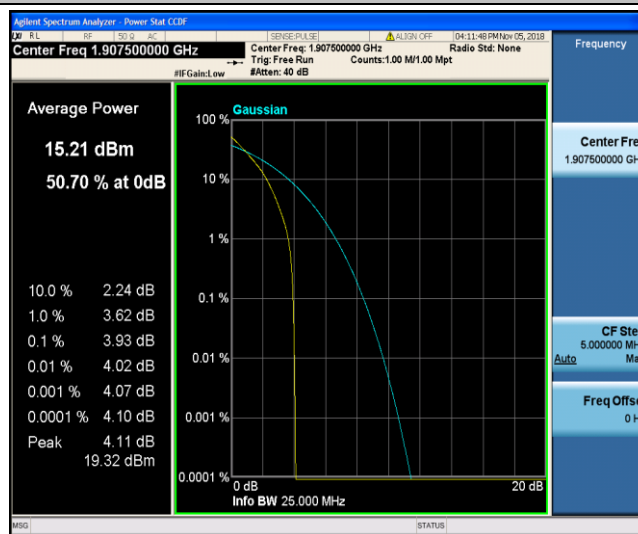

Band2_5MHz_QPSK_19175_25RB#0