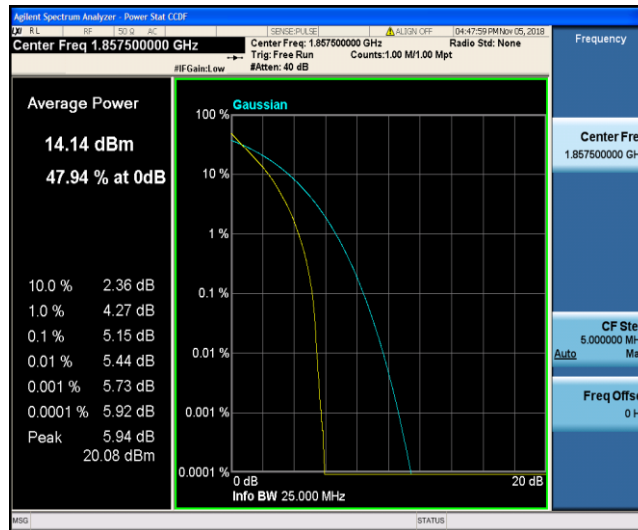

Band2_15MHz_QPSK_18675_75RB#0