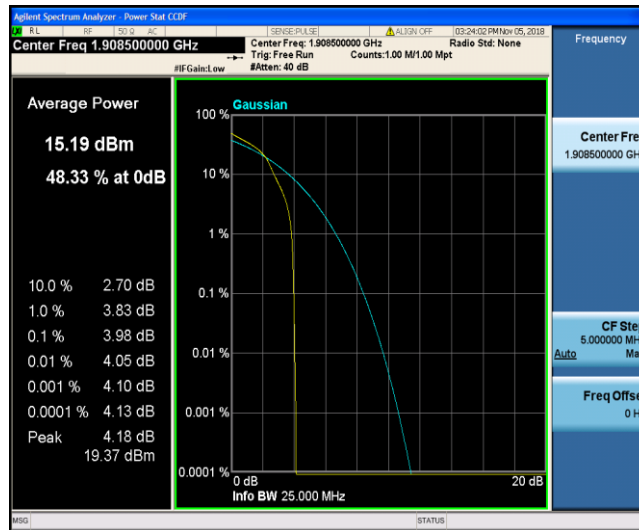

Band2\_3MHz\_16QAM\_18615\_15RB#0

Band2\_3MHz\_16QAM\_18900\_1RB#0

Band2\_3MHz\_16QAM\_18900\_15RB#0

Band2\_3MHz\_16QAM\_19185\_1RB#0

Band2\_3MHz\_16QAM\_19185\_15RB#0

Band2\_5MHz\_QPSK\_18625\_1RB#0

Band2\_5MHz\_QPSK\_18625\_25RB#0