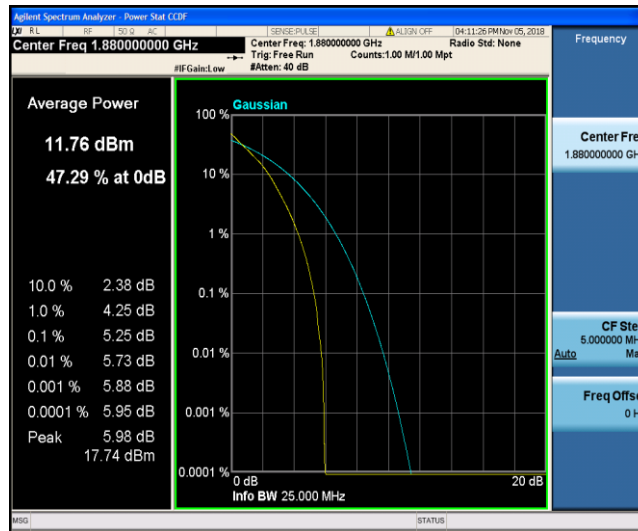

Band2_5MHz_QPSK_18900_25RB#0