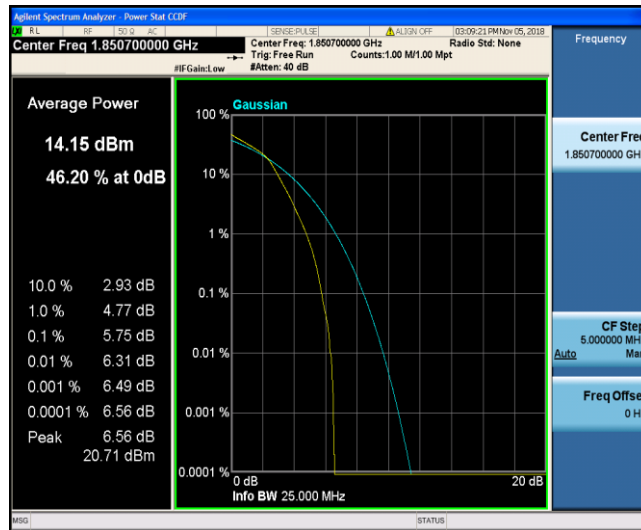

Band2_1.4MHz_16QAM_18607_6RB#0