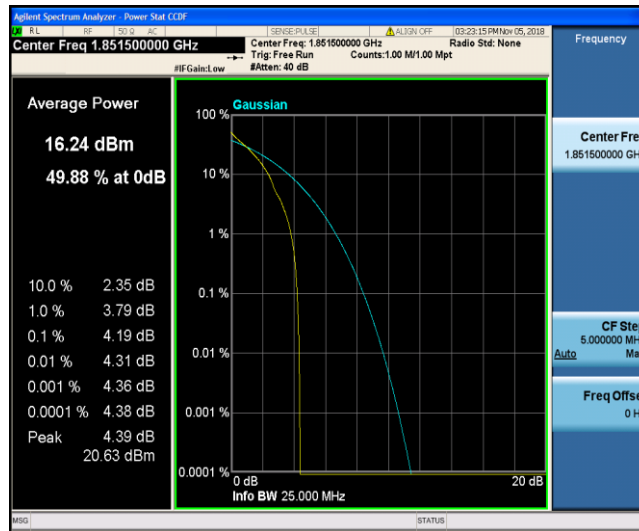

Band2\_1.4MHz\_16QAM\_18607\_1RB#0

Band2\_1.4MHz\_16QAM\_18607\_6RB#0

Band2\_1.4MHz\_16QAM\_18900\_1RB#0

Band2\_1.4MHz\_16QAM\_18900\_6RB#0

Band2\_1.4MHz\_16QAM\_19193\_1RB#0

Band2\_1.4MHz\_16QAM\_19193\_6RB#0