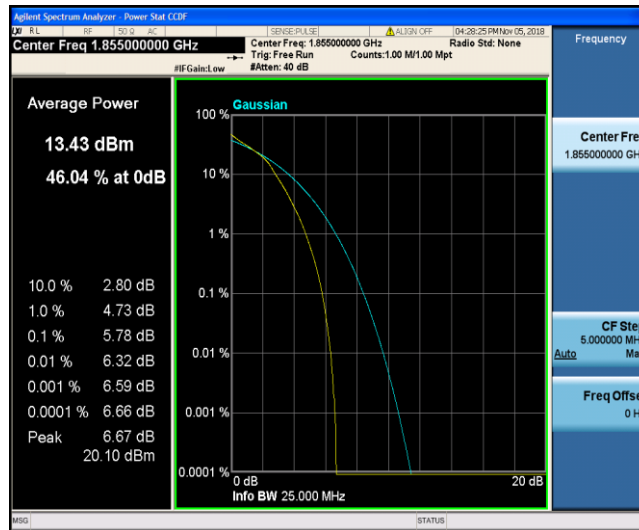

Band2\_10MHz\_QPSK\_19150\_1RB#0

Band2\_10MHz\_QPSK\_19150\_50RB#0

Band2\_10MHz\_16QAM\_18650\_1RB#0

Band2\_10MHz\_16QAM\_18650\_50RB#0

Band2\_10MHz\_16QAM\_18900\_1RB#0

Band2\_10MHz\_16QAM\_18900\_50RB#0

Band2\_10MHz\_16QAM\_19150\_1RB#0