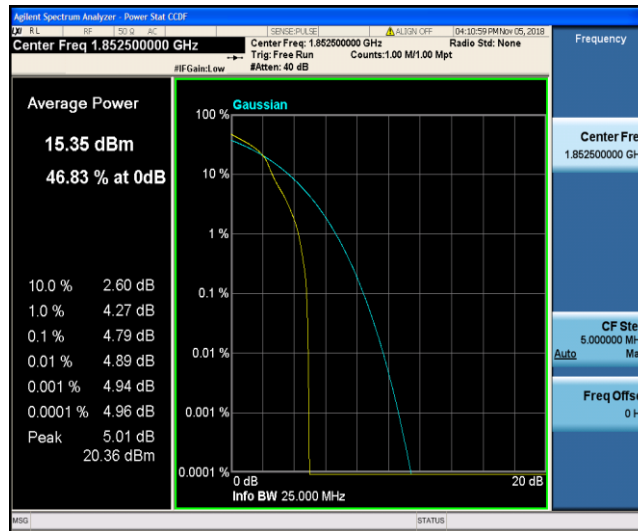

Band2\_5MHz\_QPSK\_18900\_1RB#0

Band2\_5MHz\_QPSK\_18900\_25RB#0

Band2\_5MHz\_QPSK\_19175\_1RB#0

Band2\_5MHz\_QPSK\_19175\_25RB#0

Band2\_5MHz\_16QAM\_18625\_1RB#0

Band2\_5MHz\_16QAM\_18625\_25RB#0

Band2\_5MHz\_16QAM\_18900\_1RB#0