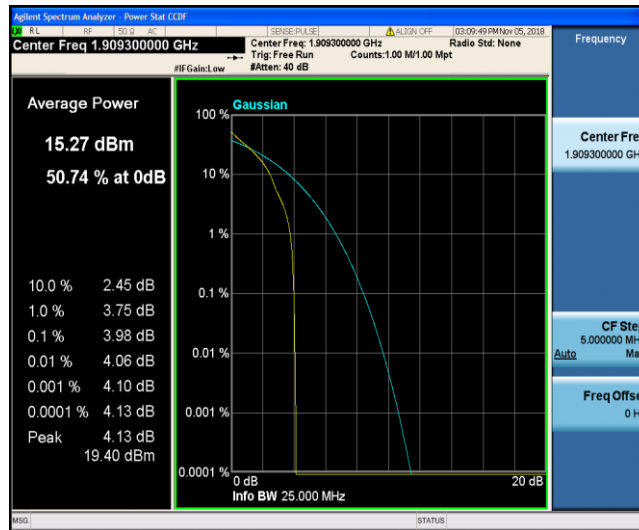

Test Graphs

Band2\_1.4MHz\_QPSK\_18607\_1RB#0

Band2\_1.4MHz\_QPSK\_18607\_6RB#0

Band2\_1.4MHz\_QPSK\_18900\_1RB#0

Band2\_1.4MHz\_QPSK\_18900\_6RB#0

Band2\_1.4MHz\_QPSK\_19193\_1RB#0

Band2\_1.4MHz\_QPSK\_19193\_6RB#0