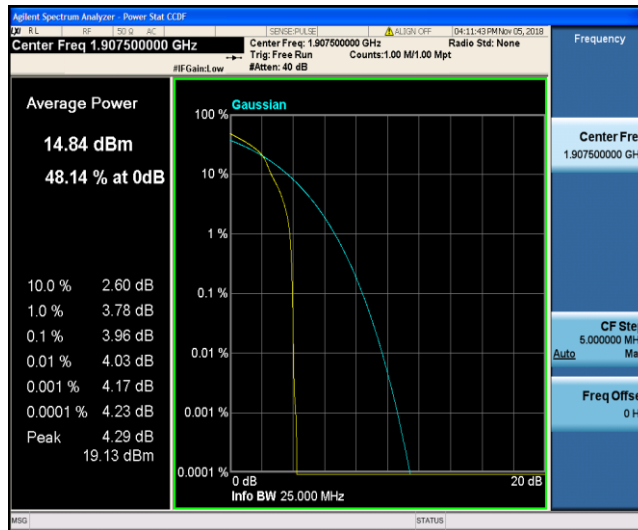

Band2_5MHz_16QAM_19175_1RB#0