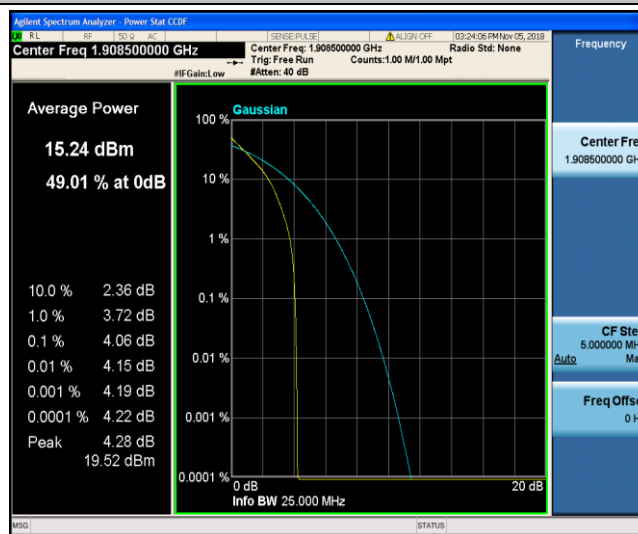

Band2\_3MHz\_QPSK\_18615\_1RB#0

Band2\_3MHz\_QPSK\_18615\_15RB#0

Band2\_3MHz\_QPSK\_18900\_1RB#0

Band2\_3MHz\_QPSK\_18900\_15RB#0

Band2\_3MHz\_QPSK\_19185\_1RB#0

Band2\_3MHz\_QPSK\_19185\_15RB#0

Band2\_3MHz\_16QAM\_18615\_1RB#0