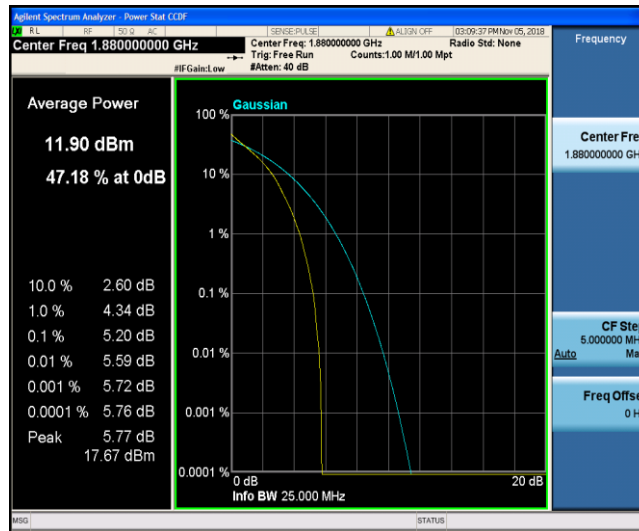

Test Graphs

Band2\_1.4MHz\_QPSK\_18607\_1RB#0

Band2\_1.4MHz\_QPSK\_18607\_6RB#0

Band2\_1.4MHz\_QPSK\_18900\_1RB#0

Band2\_1.4MHz\_QPSK\_18900\_6RB#0

Band2\_1.4MHz\_QPSK\_19193\_1RB#0

Band2\_1.4MHz\_QPSK\_19193\_6RB#0