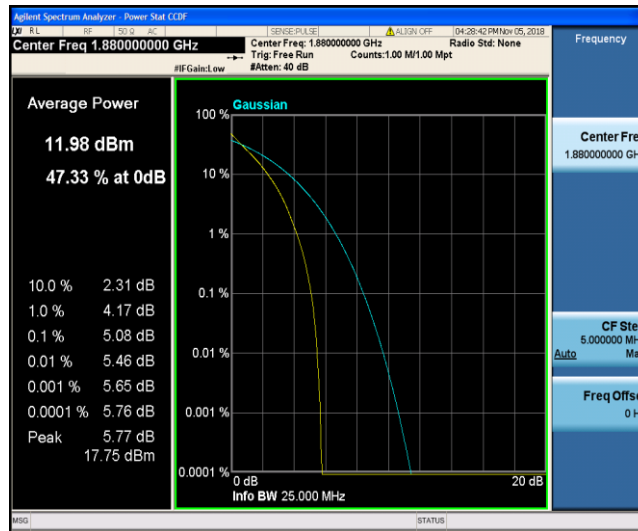

Band2\_5MHz\_16QAM\_18900\_25RB#0

Band2\_5MHz\_16QAM\_19175\_1RB#0

Band2\_5MHz\_16QAM\_19175\_25RB#0

Band2\_10MHz\_QPSK\_18650\_1RB#0

Band2\_10MHz\_QPSK\_18650\_50RB#0

Band2\_10MHz\_QPSK\_18900\_1RB#0

Band2\_10MHz\_QPSK\_18900\_50RB#0