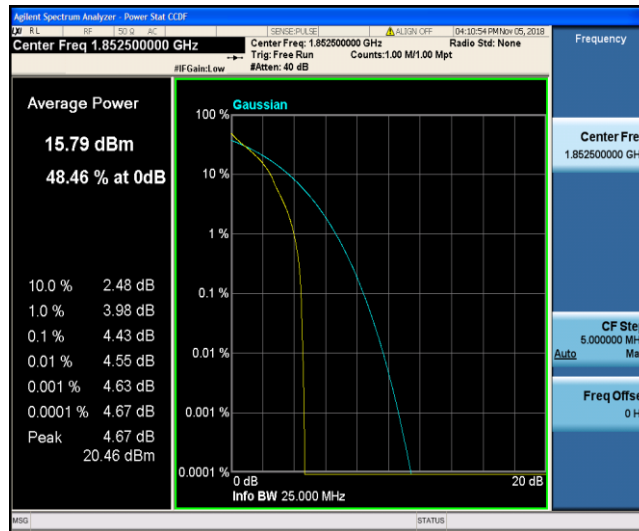

Band2\_3MHz\_16QAM\_18615\_15RB#0

Band2\_3MHz\_16QAM\_18900\_1RB#0

Band2\_3MHz\_16QAM\_18900\_15RB#0

Band2\_3MHz\_16QAM\_19185\_1RB#0

Band2\_3MHz\_16QAM\_19185\_15RB#0

Band2\_5MHz\_QPSK\_18625\_1RB#0

Band2\_5MHz\_QPSK\_18625\_25RB#0