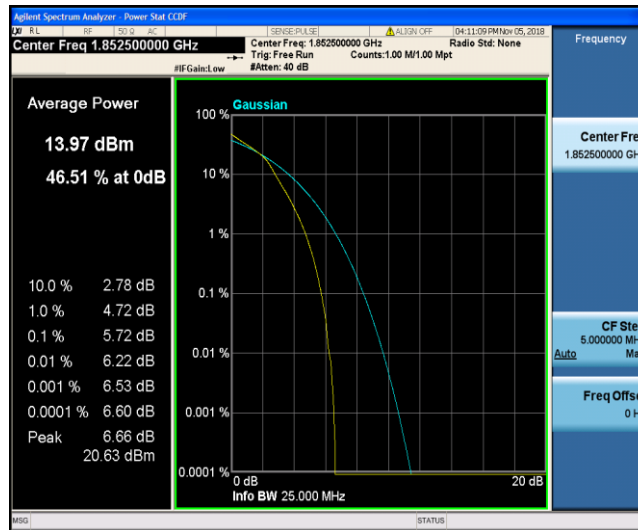

Band2\_5MHz\_QPSK\_18900\_1RB#0

Band2\_5MHz\_QPSK\_18900\_25RB#0

Band2\_5MHz\_QPSK\_19175\_1RB#0

Band2\_5MHz\_QPSK\_19175\_25RB#0

Band2\_5MHz\_16QAM\_18625\_1RB#0

Band2\_5MHz\_16QAM\_18625\_25RB#0

Band2\_5MHz\_16QAM\_18900\_1RB#0