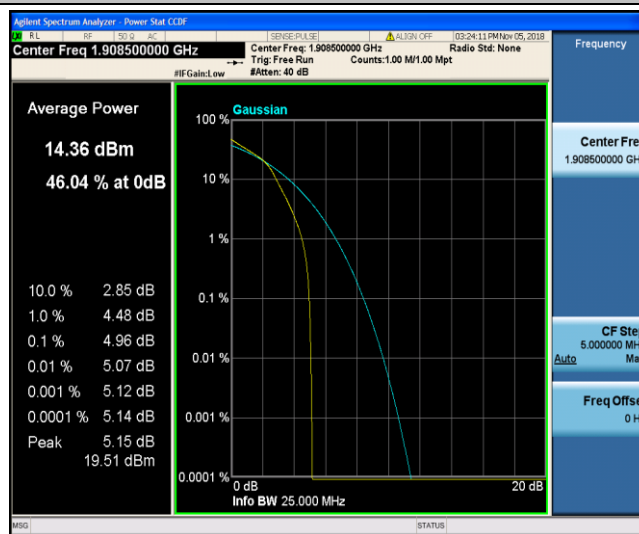

Band2\_3MHz\_16QAM\_18615\_15RB#0

Band2\_3MHz\_16QAM\_18900\_1RB#0

Band2\_3MHz\_16QAM\_18900\_15RB#0

Band2\_3MHz\_16QAM\_19185\_1RB#0

Band2\_3MHz\_16QAM\_19185\_15RB#0

Band2\_5MHz\_QPSK\_18625\_1RB#0

Band2\_5MHz\_QPSK\_18625\_25RB#0