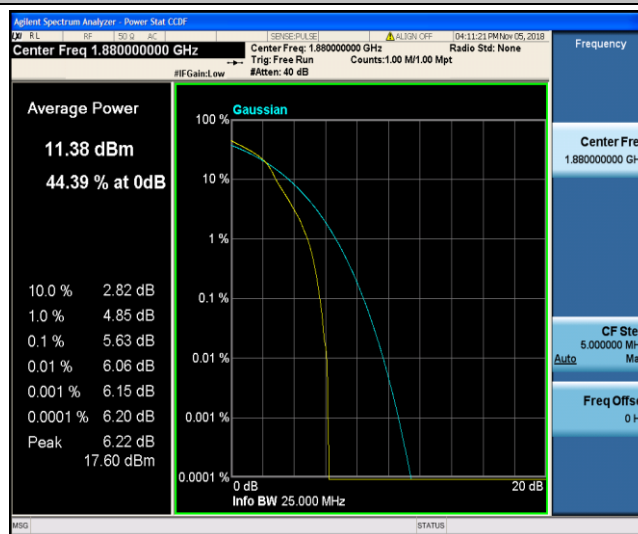

Band2\_5MHz\_QPSK\_18900\_1RB#0

Band2\_5MHz\_QPSK\_18900\_25RB#0

Band2\_5MHz\_QPSK\_19175\_1RB#0

Band2\_5MHz\_QPSK\_19175\_25RB#0

Band2\_5MHz\_16QAM\_18625\_1RB#0

Band2\_5MHz\_16QAM\_18625\_25RB#0

Band2\_5MHz\_16QAM\_18900\_1RB#0