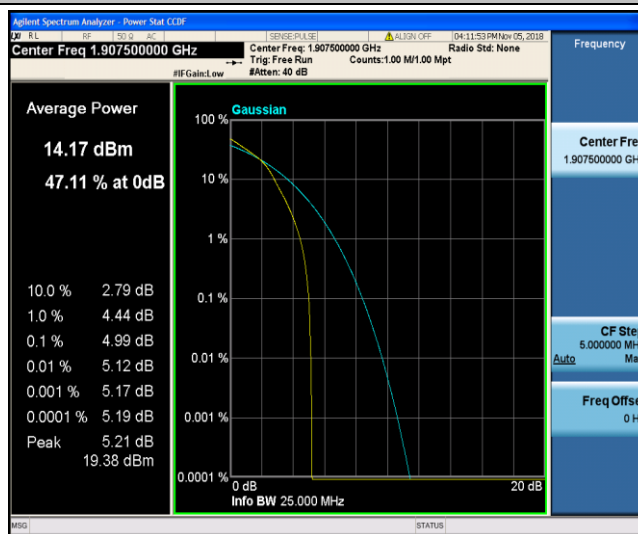

Band2_5MHz_16QAM_19175_25RB#0