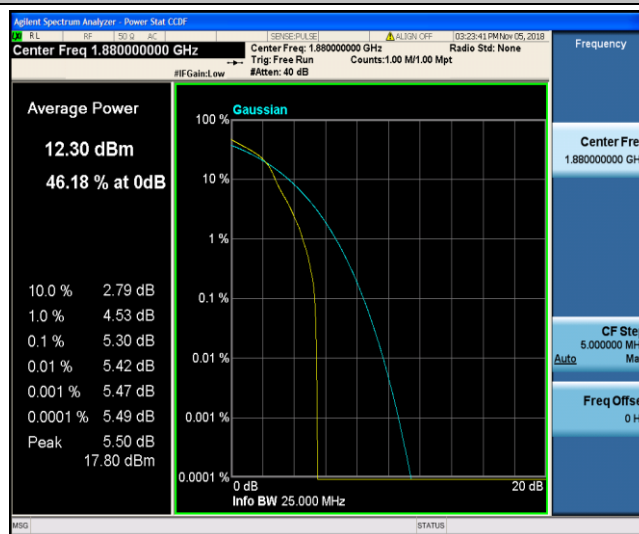

Band2_3MHz_16QAM_18900_1RB#0