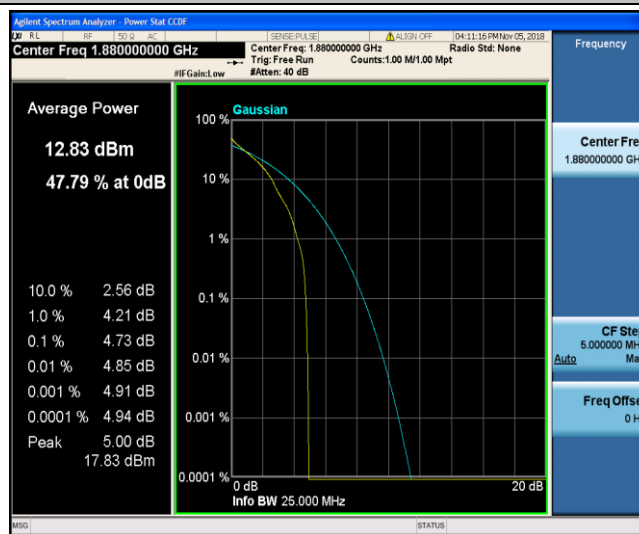

Band2\_3MHz\_16QAM\_18615\_15RB#0

Band2\_3MHz\_16QAM\_18900\_1RB#0

Band2\_3MHz\_16QAM\_18900\_15RB#0

Band2\_3MHz\_16QAM\_19185\_1RB#0

Band2\_3MHz\_16QAM\_19185\_15RB#0

Band2\_5MHz\_QPSK\_18625\_1RB#0

Band2\_5MHz\_QPSK\_18625\_25RB#0