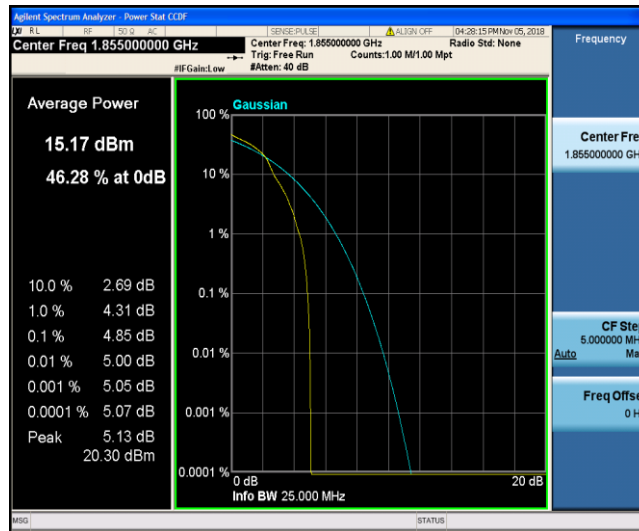

Band2_10MHz_16QAM_18650_1RB#0