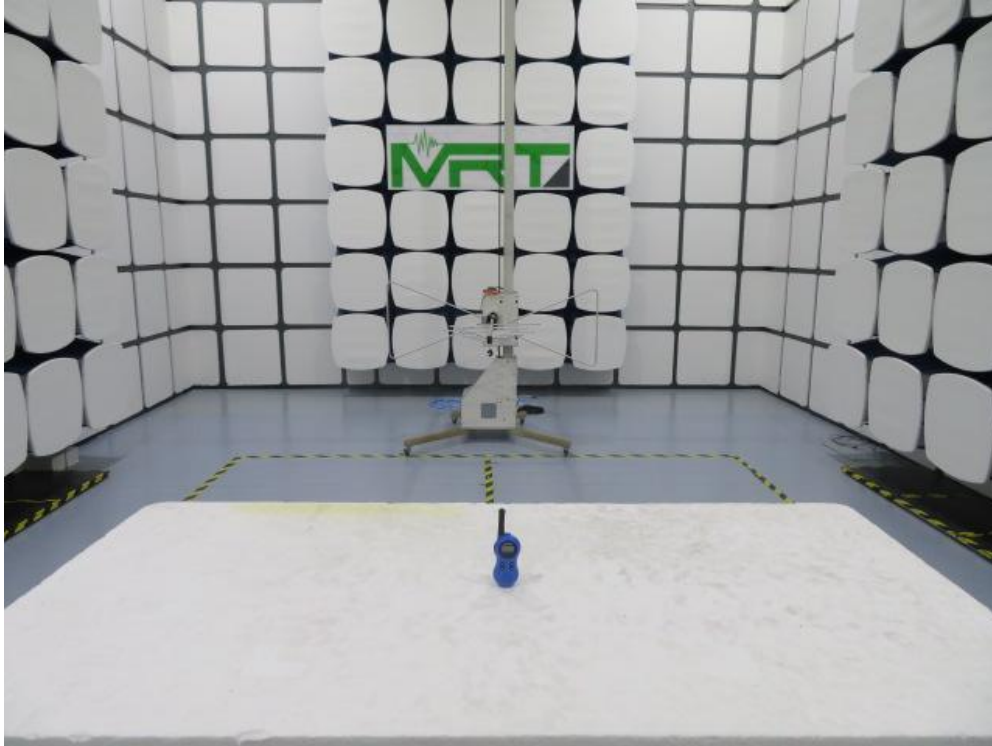

Test Setup Photographs

Description: Radiated Emission Test Setup for below 1GHz

Description: Radiated Emission Test Setup for above 1GHz

Description: SAR Test Setup for Head in Front of the Face with 25mm gap

Description: SAR Test Setup for Body Back with 10mm gap

Description: Body Back with Accessory test by 0mm gap