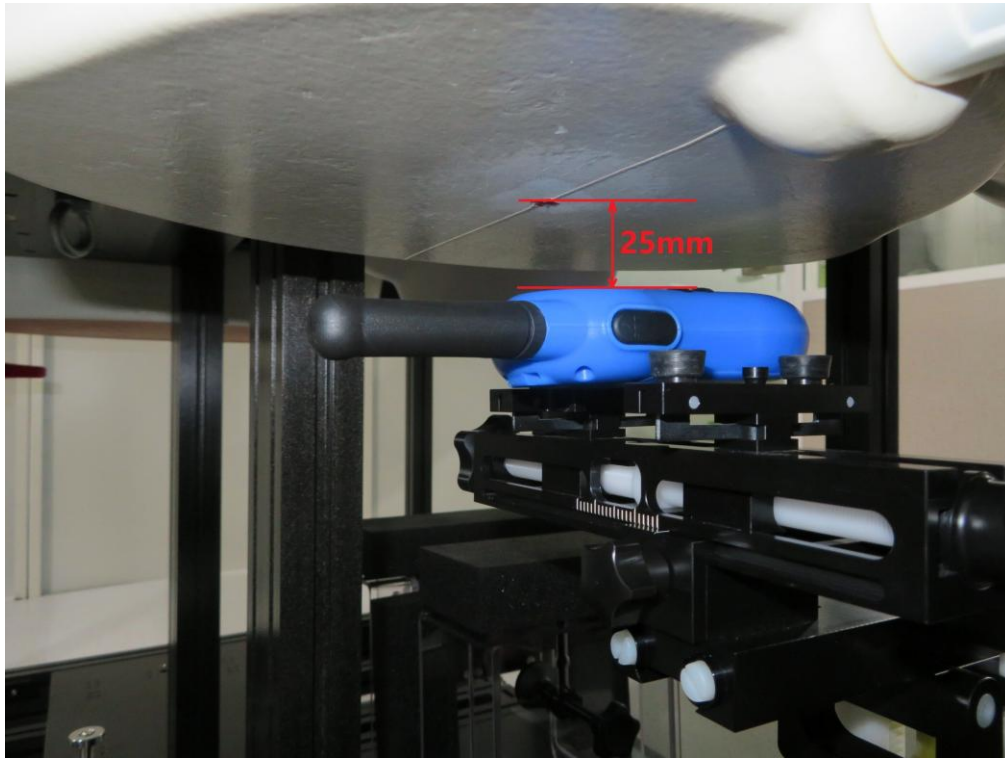

Test Setup Photographs

Description: Radiated Emission Test Setup for below 1GHz

Description: Radiated Emission Test Setup for above 1GHz

Description: SAR Test Setup for Head in Front of the Face with 25mm gap

Description: SAR Test Setup for Body Back with 10mm gap

Description: Body Back with Accessory test by 0mm gap