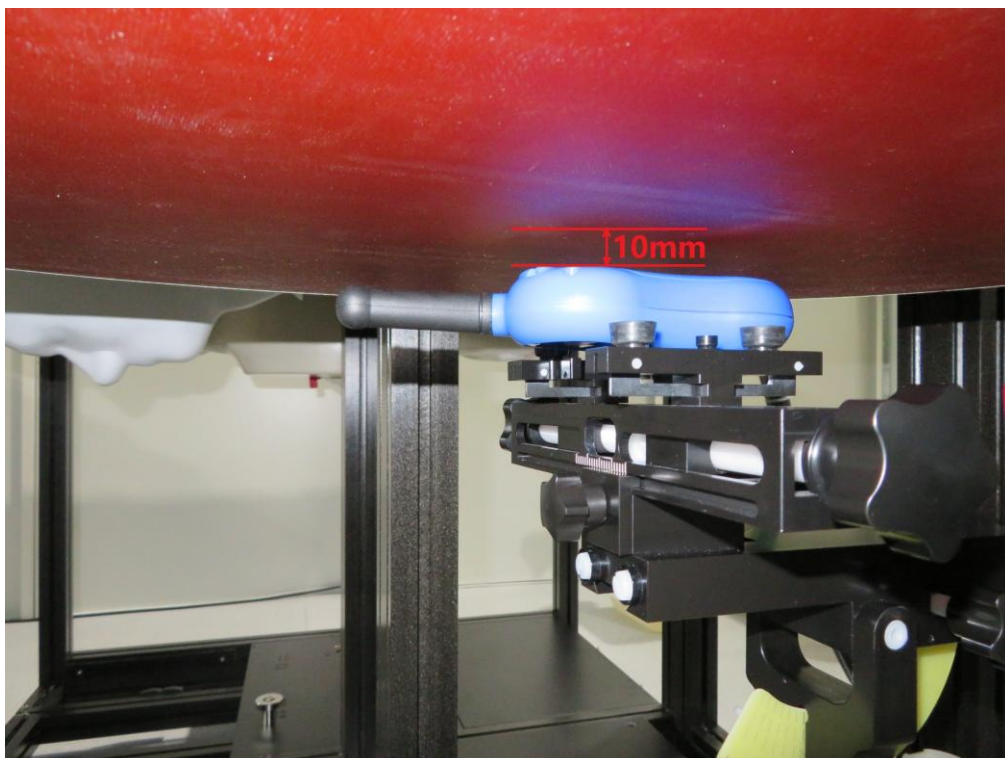

Test Setup Photographs

Description: Radiated Emission Test Setup for below 1GHz

Description: Radiated Emission Test Setup for above 1GHz

Description: SAR Test Setup for Head in Front of the Face with 25mm gap

Description: SAR Test Setup for Body Back with 10mm gap

Description: Body Back with Accessory test by 0mm gap