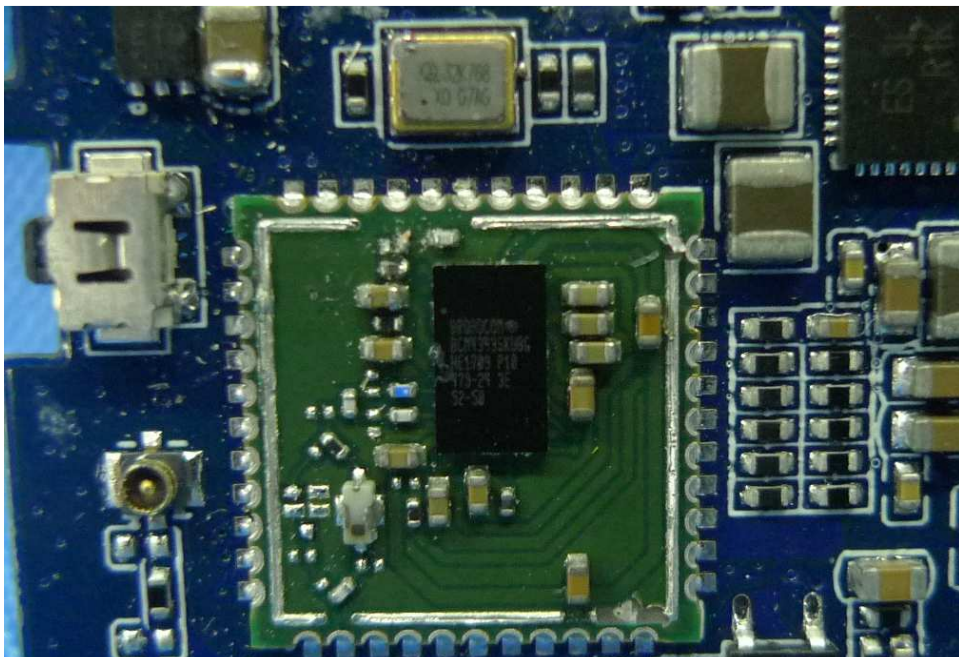

Equipment Photographs

(Internal)

INTERTEK TESTING SERVICE

Report No.: HK17081484

Equipment Photographs

(Internal)

Equipment Photographs

(Internal)