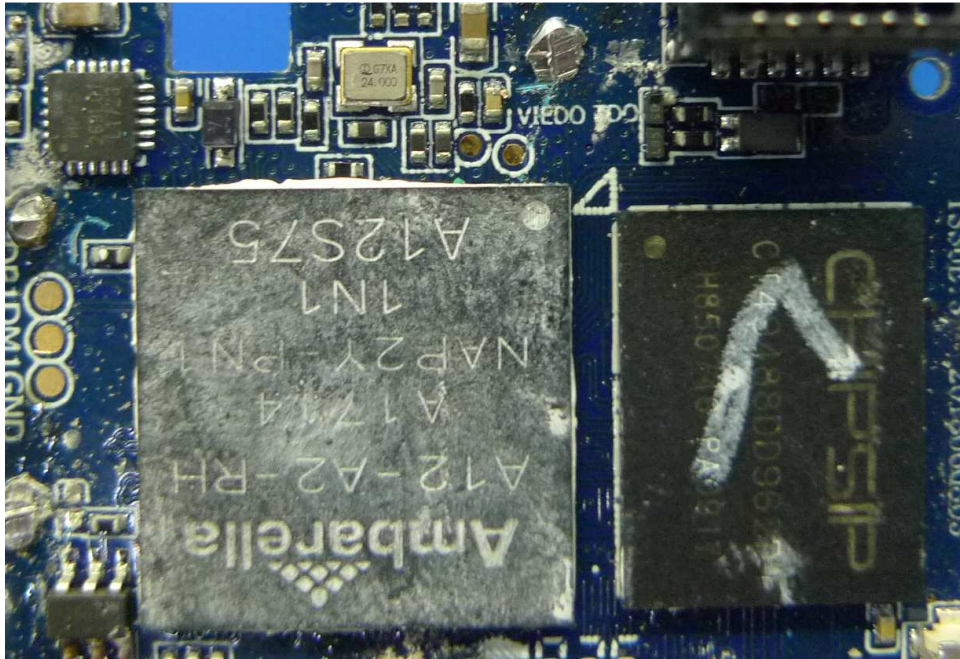

Equipment Photographs

(Internal)

INTERTEK TESTING SERVICE

Report No.: HK17081484

Equipment Photographs

(Internal)

Equipment Photographs

(Internal)