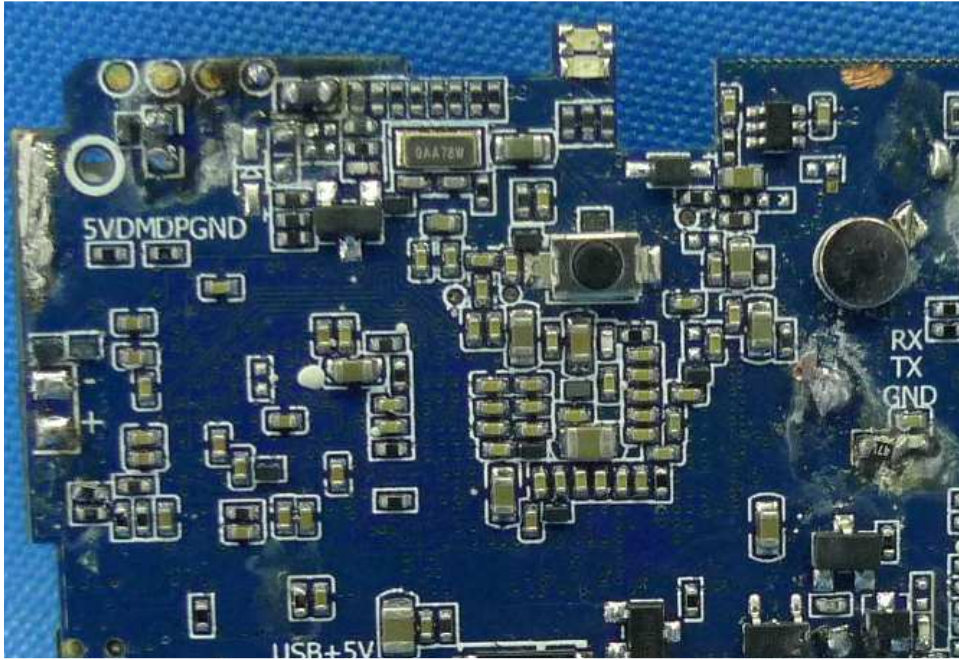

Equipment Photographs

(Internal)

INTERTEK TESTING SERVICE

Report No.: HK17081484

Equipment Photographs

(Internal)

Equipment Photographs

(Internal)