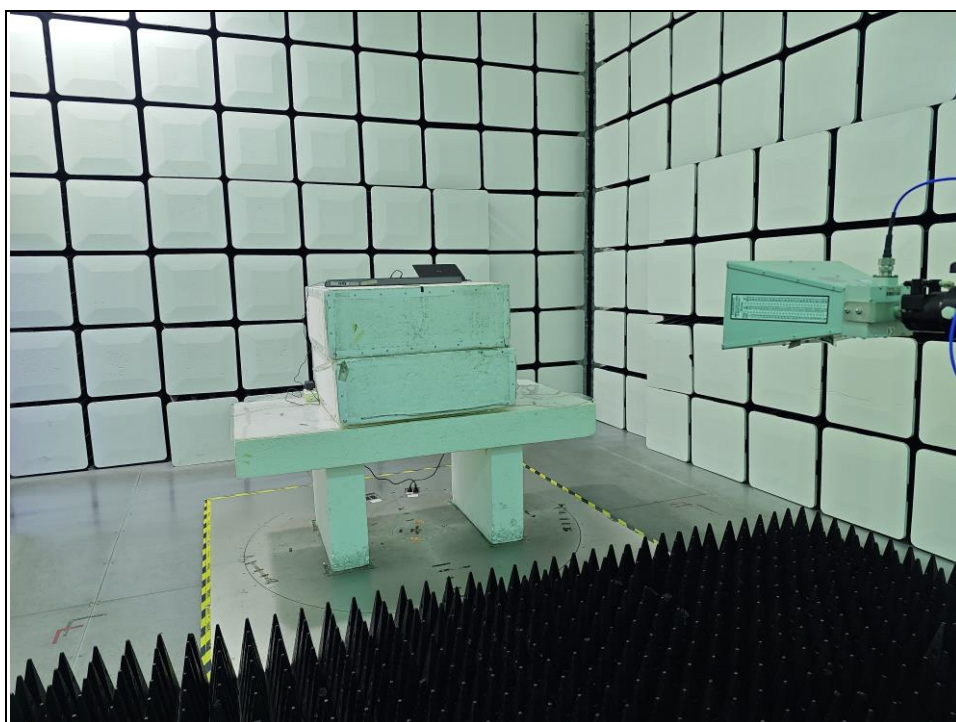

Set-Up for Conducted Emission Test

Set-Up for Radiated Emission Test

Frequency Range < 30MHz~1GHz >

Frequency Range < Above 1GHz >

-End-