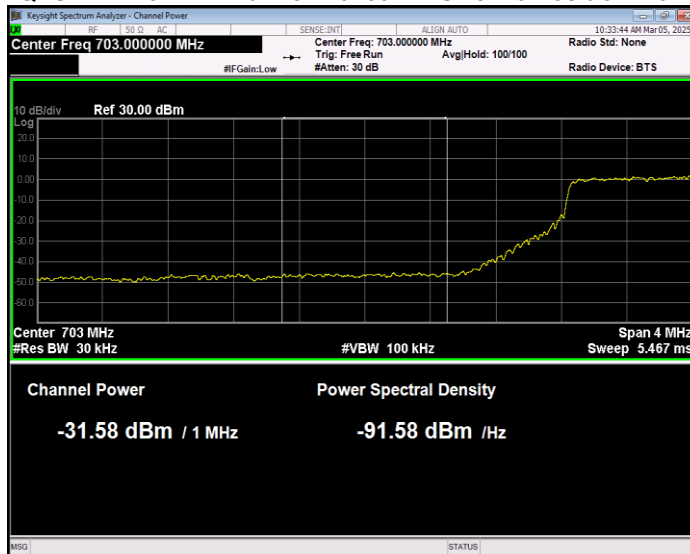

Band17 QPSK BW=5MHz Channel=23755 RB Size=25 Position=#0 Extended