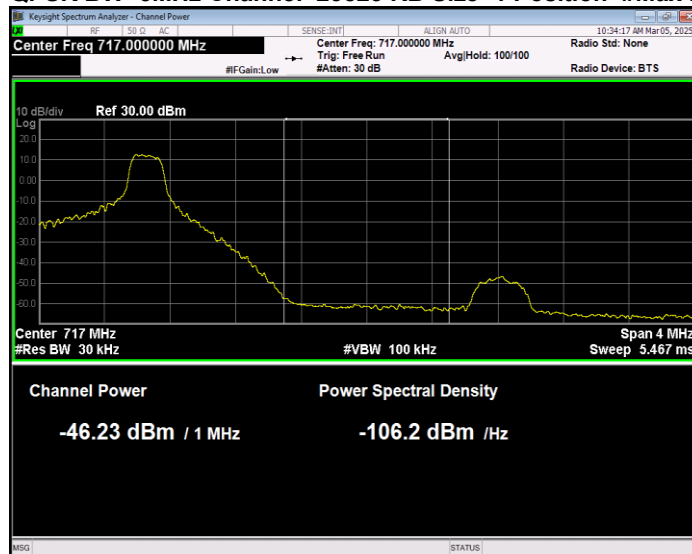

Band17 QPSK BW=5MHz Channel=23825 RB Size=1 Position=#Max Extended