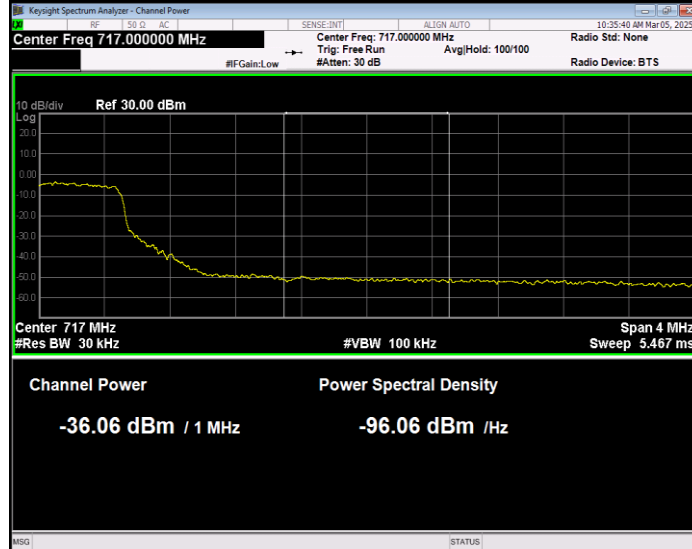

Band17 QPSK BW=10MHz Channel=23800 RB Size=50 Position=#0 Extended