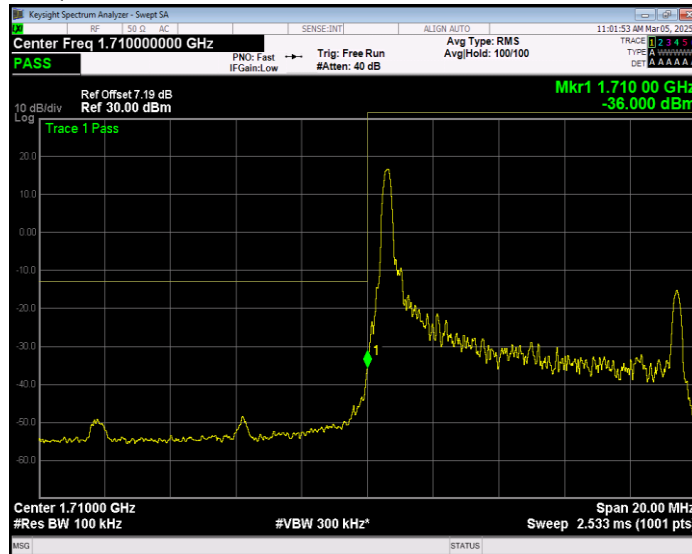

Band66 16QAM BW=10MHz Channel=132022 RB Size=1 Position=#0 Normal