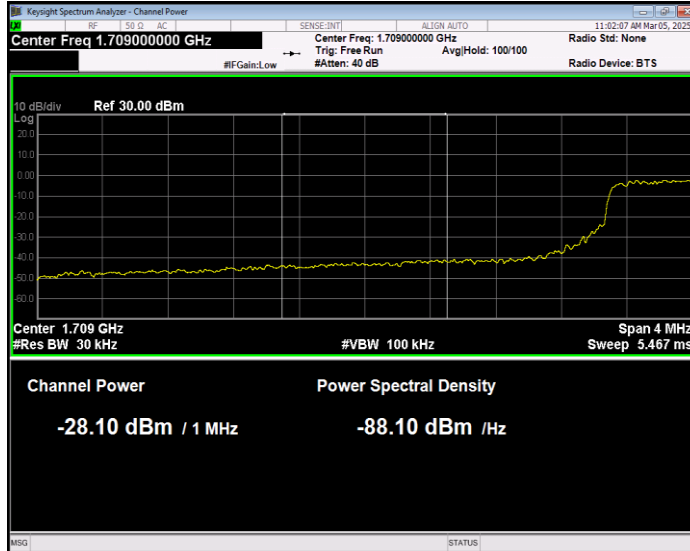

Band66 16QAM BW=10MHz Channel=132022 RB Size=27 Position=#0 Extended