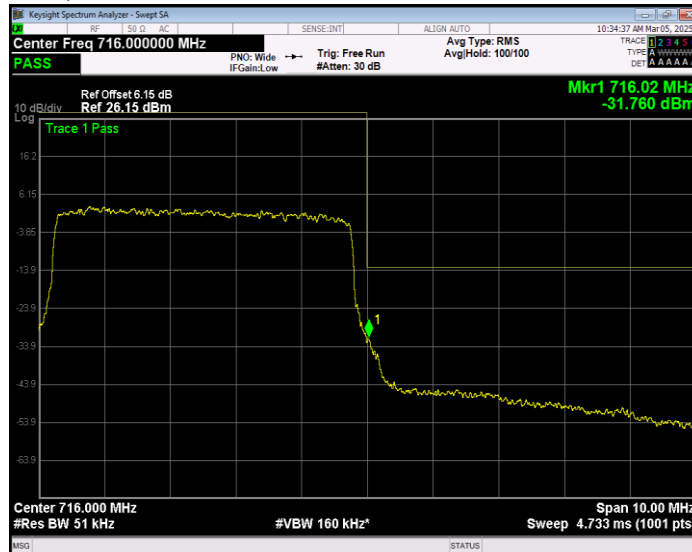

Band17 16QAM BW=5MHz Channel=23825 RB Size=25 Position=#0 Normal