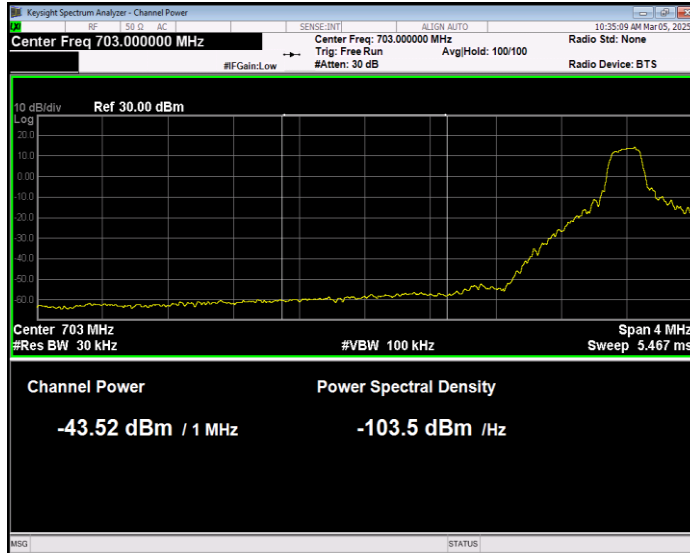

Band17 16QAM BW=10MHz Channel=23780 RB Size=1 Position=#0 Extended