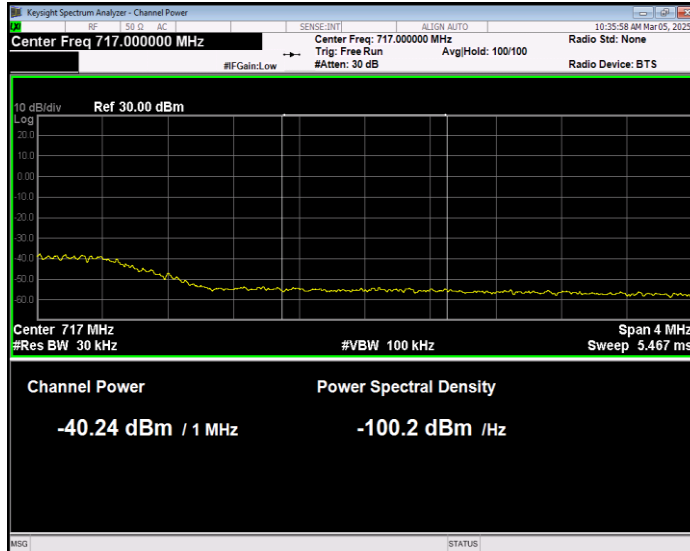

Band17 16QAM BW=10MHz Channel=23800 RB Size=27 Position=#0 Extended