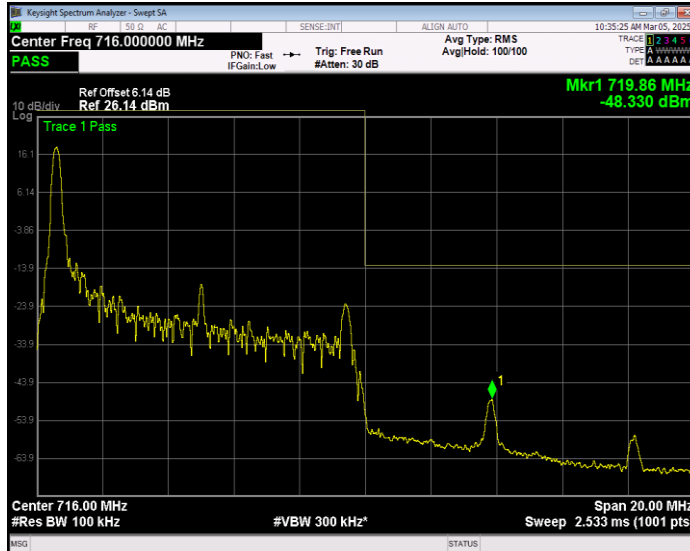

Band17 QPSK BW=10MHz Channel=23800 RB Size=1 Position=#0 Normal