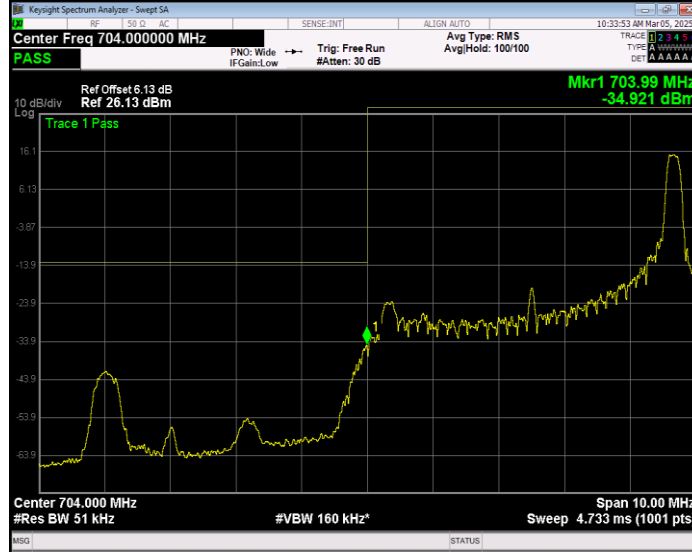

Band17 16QAM BW=5MHz Channel=23755 RB Size=1 Position=#Max Normal