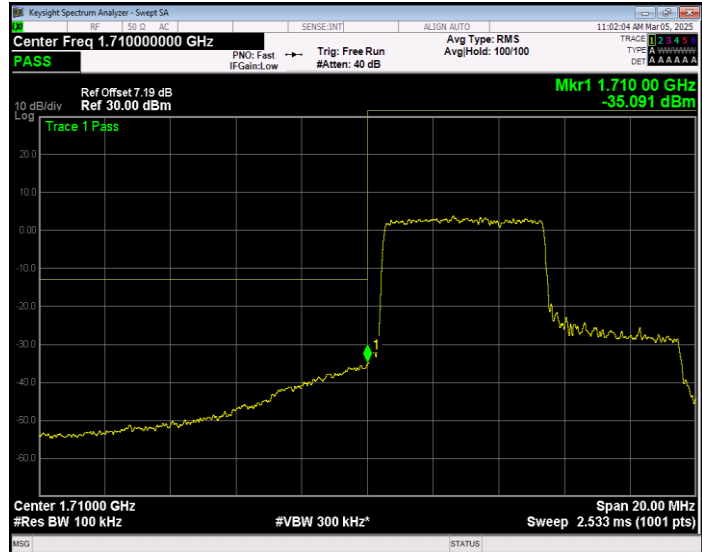

Band66 16QAM BW=10MHz Channel=132022 RB Size=27 Position=#0 Normal