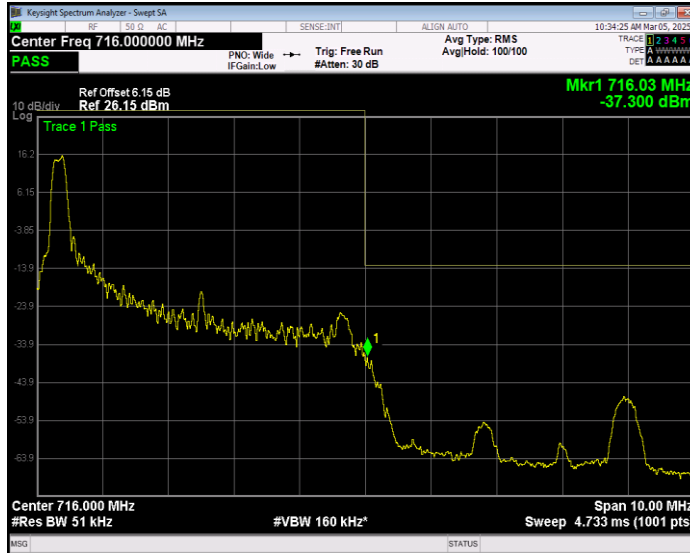

Band17 16QAM BW=5MHz Channel=23825 RB Size=1 Position=#0 Normal