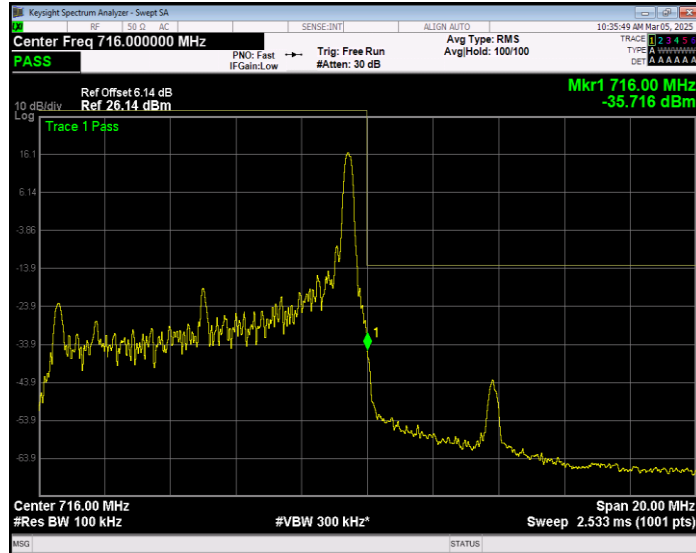

Band17 16QAM BW=10MHz Channel=23800 RB Size=1 Position=#Max Normal