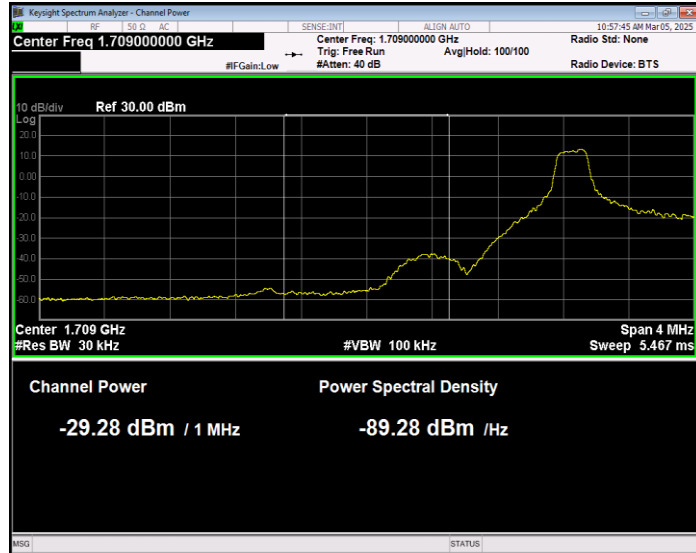

Band66 16QAM BW=1.4MHz Channel=131979 RB Size=1 Position=#0 Extended