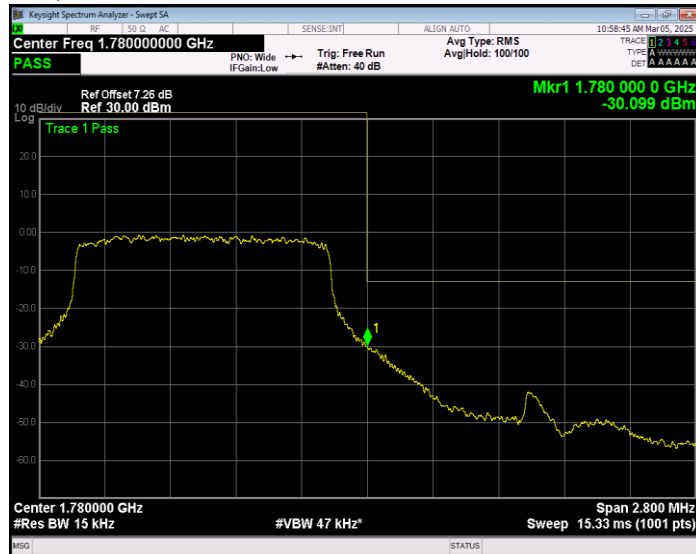

Band66 16QAM BW=1.4MHz Channel=132665 RB Size=6 Position=#0 Normal