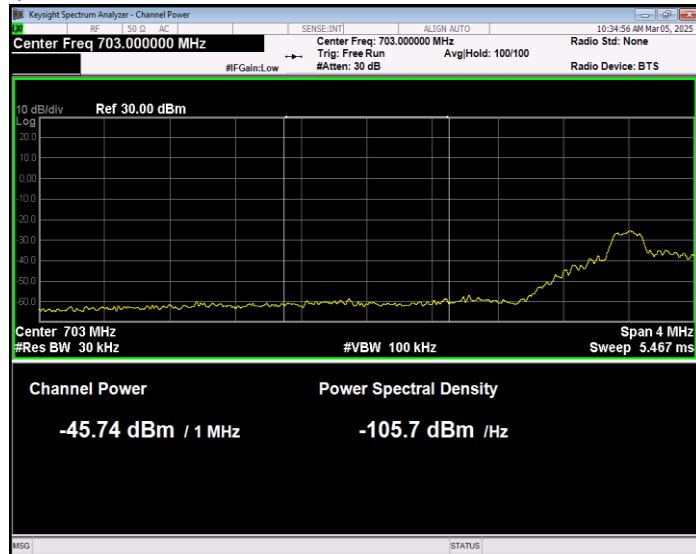

Band17 QPSK BW=10MHz Channel=23780 RB Size=1 Position=#Max Extended