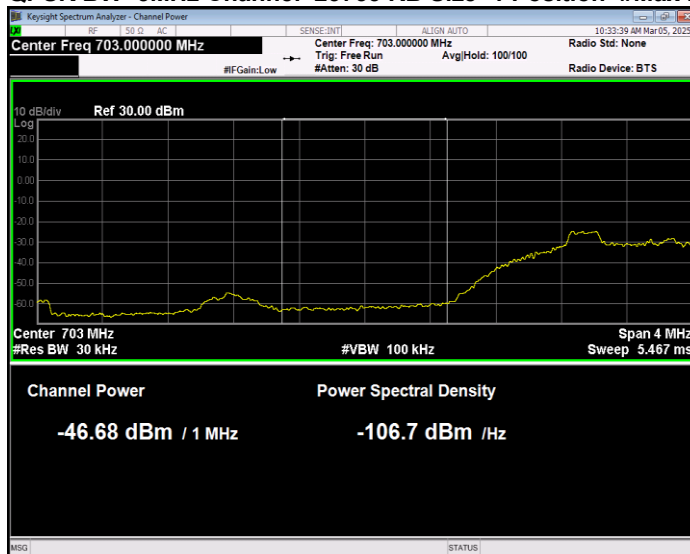

Band17 QPSK BW=5MHz Channel=23755 RB Size=1 Position=#Max Extended