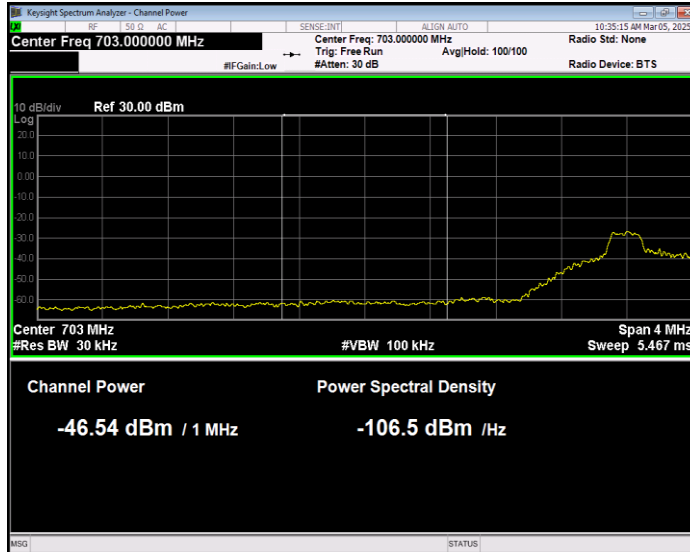

Band17 16QAM BW=10MHz Channel=23780 RB Size=1 Position=#Max Extended