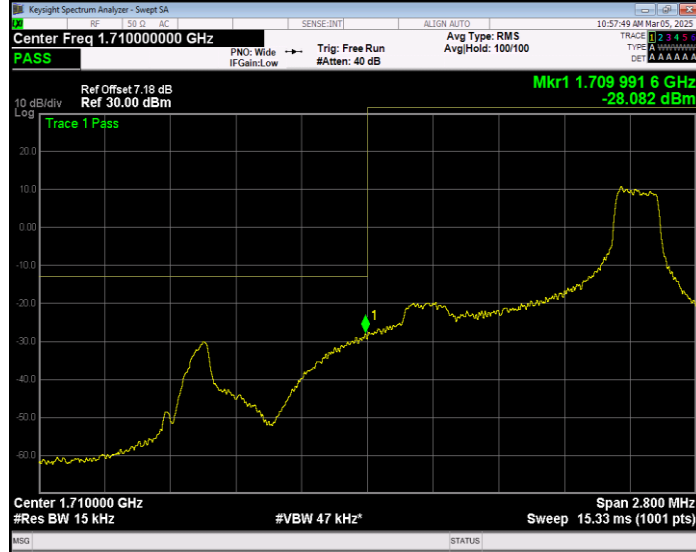

Band66 16QAM BW=1.4MHz Channel=131979 RB Size=1 Position=#Max Normal