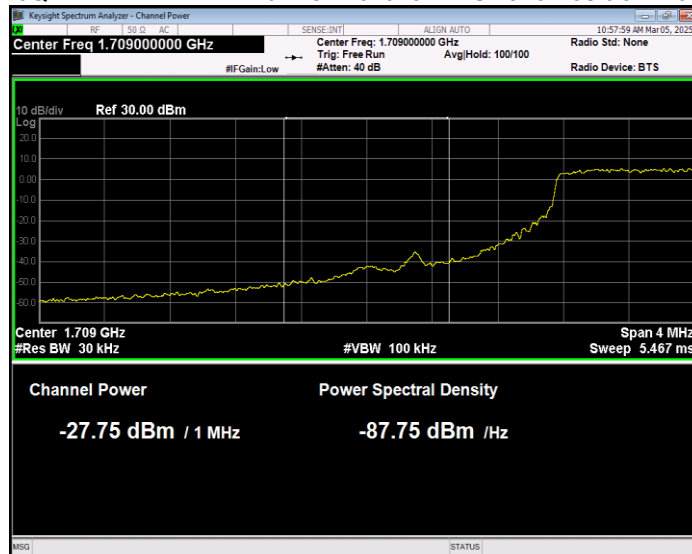

Band66 16QAM BW=1.4MHz Channel=131979 RB Size=6 Position=#0 Extended