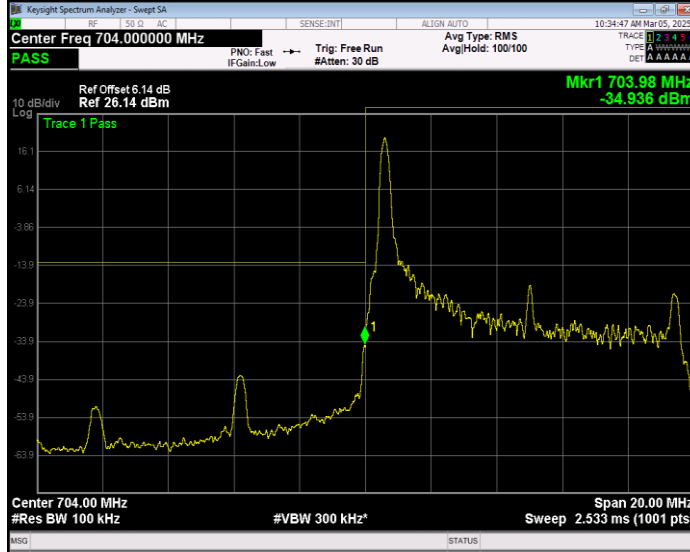

Band17 QPSK BW=10MHz Channel=23780 RB Size=1 Position=#0 Normal