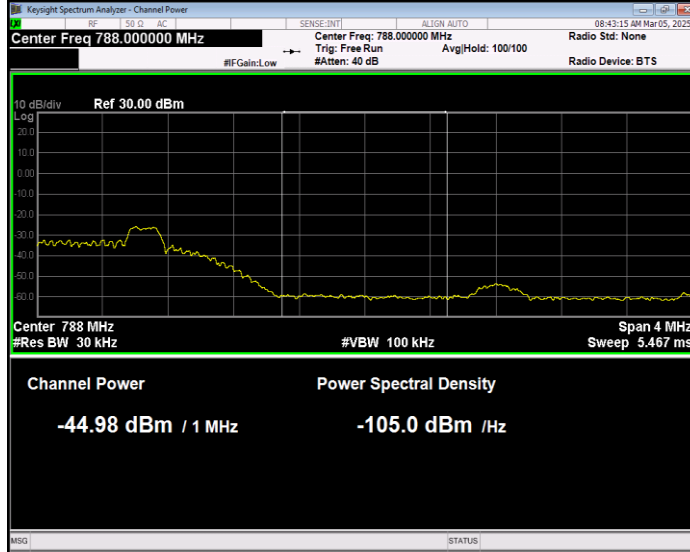

Band13 QPSK BW=5MHz Channel=23255 RB Size=1 Position=#0 Extended