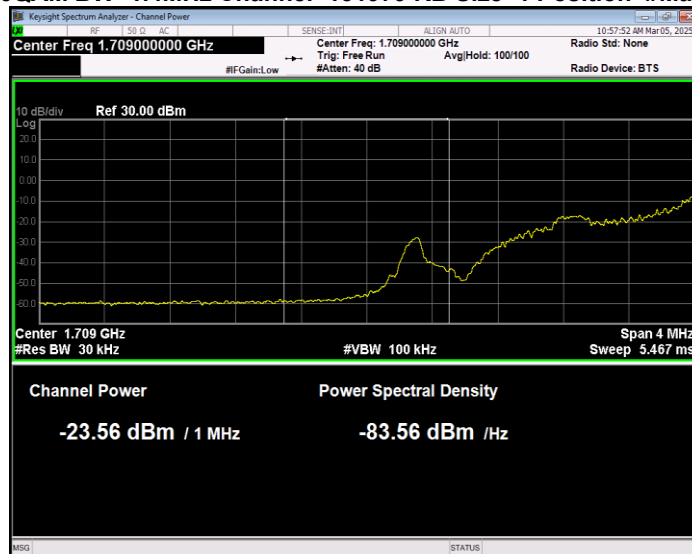

Band66 16QAM BW=1.4MHz Channel=131979 RB Size=1 Position=#Max Extended