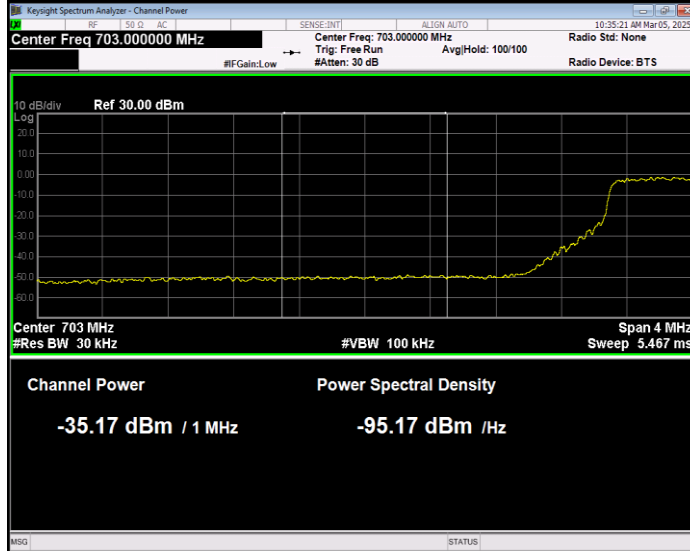

Band17 16QAM BW=10MHz Channel=23780 RB Size=27 Position=#0 Extended