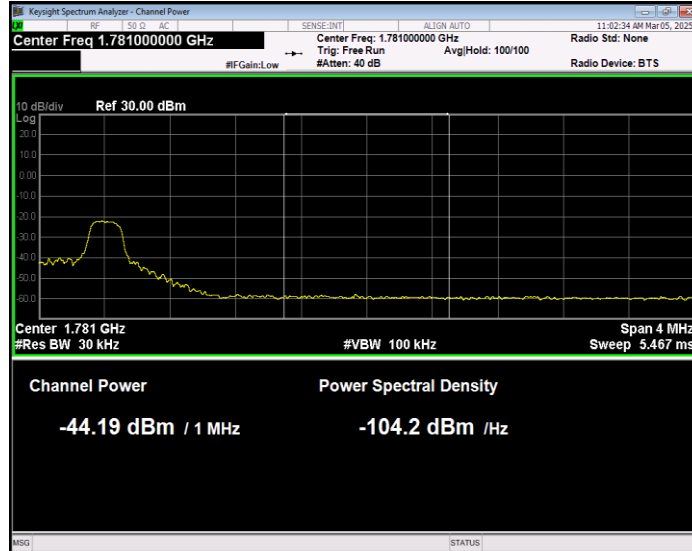

Band66 16QAM BW=10MHz Channel=132622 RB Size=1 Position=#0 Extended