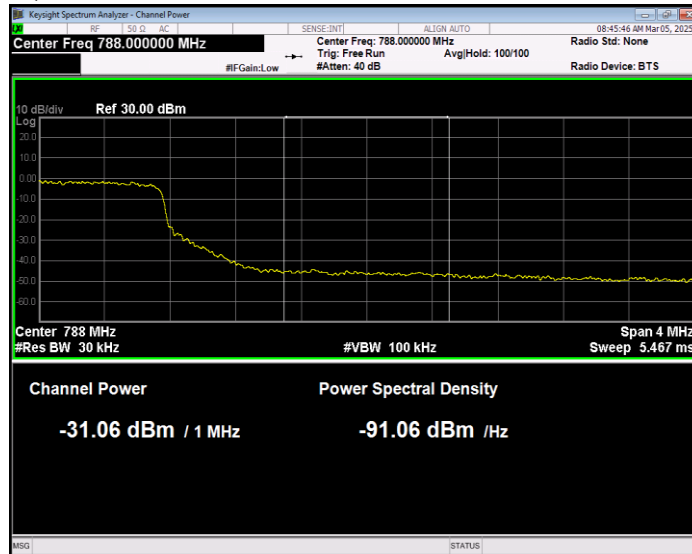

Band13 QPSK BW=5MHz Channel=23255 RB Size=25 Position=#0 Extended