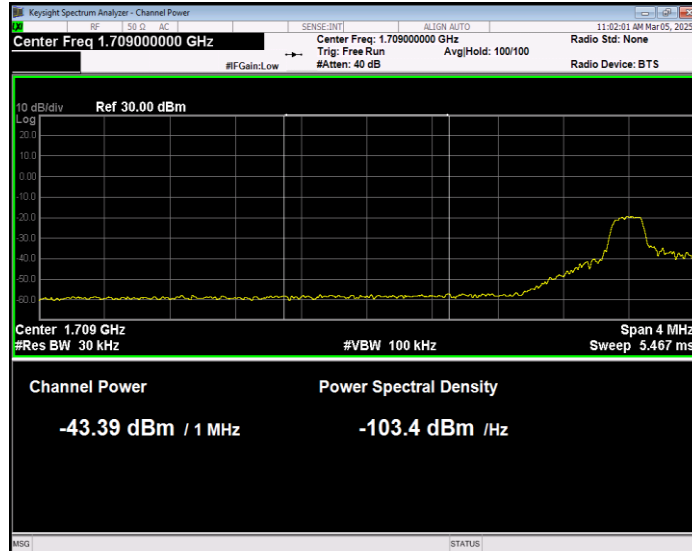

Band66 16QAM BW=10MHz Channel=132022 RB Size=1 Position=#Max Extended