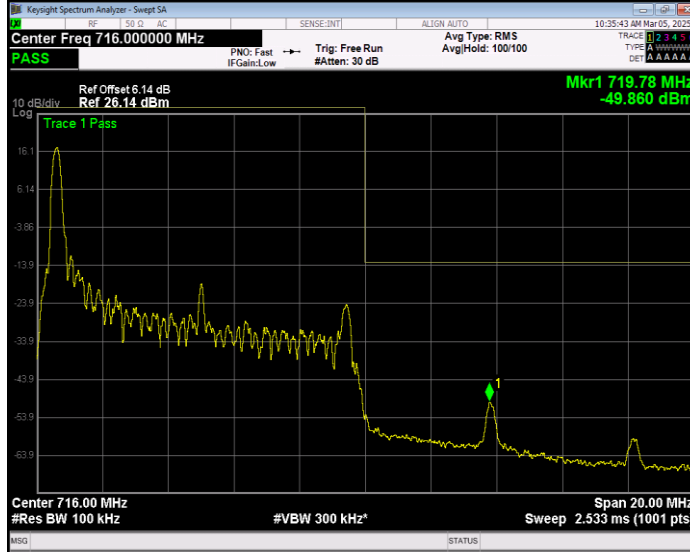

Band17 16QAM BW=10MHz Channel=23800 RB Size=1 Position=#0 Normal