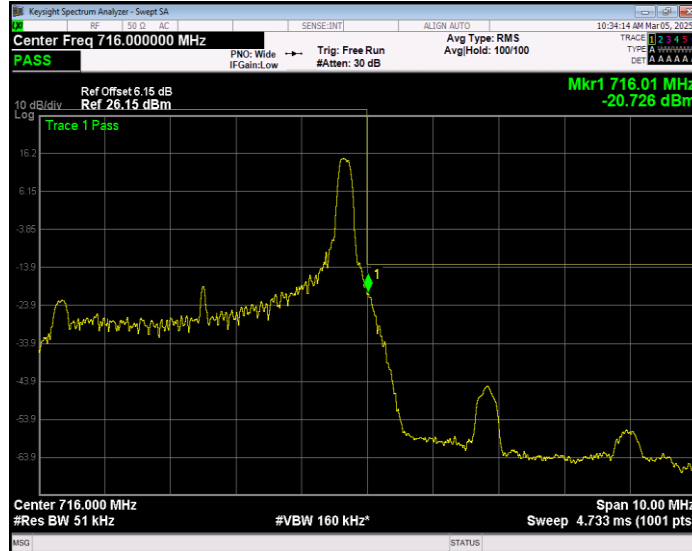

Band17 QPSK BW=5MHz Channel=23825 RB Size=1 Position=#Max Normal