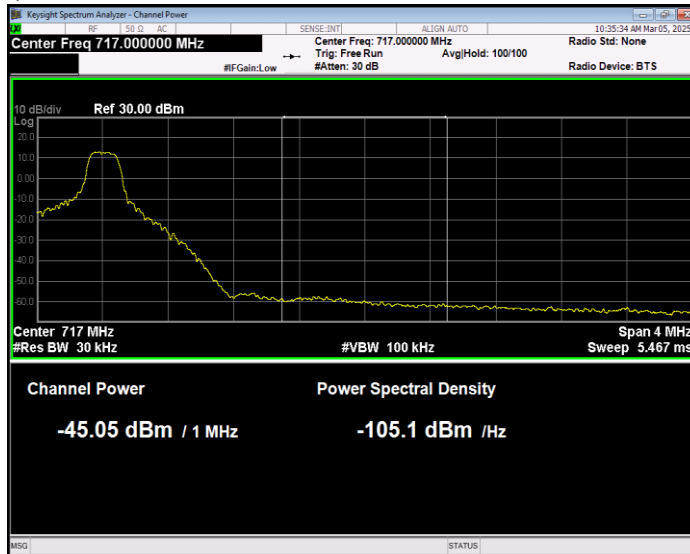

Band17 QPSK BW=10MHz Channel=23800 RB Size=1 Position=#Max Extended