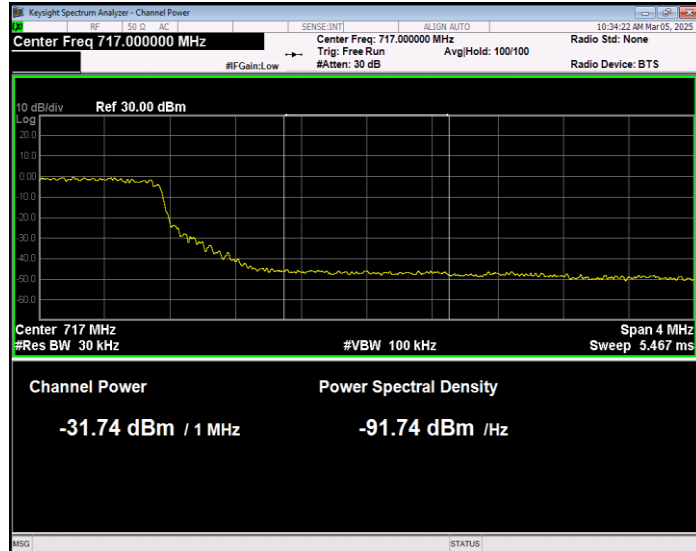

Band17 QPSK BW=5MHz Channel=23825 RB Size=25 Position=#0 Extended