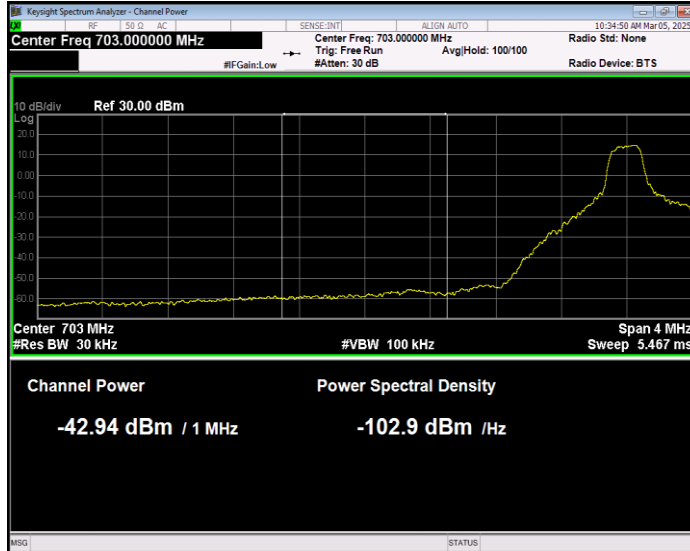

Band17 QPSK BW=10MHz Channel=23780 RB Size=1 Position=#0 Extended