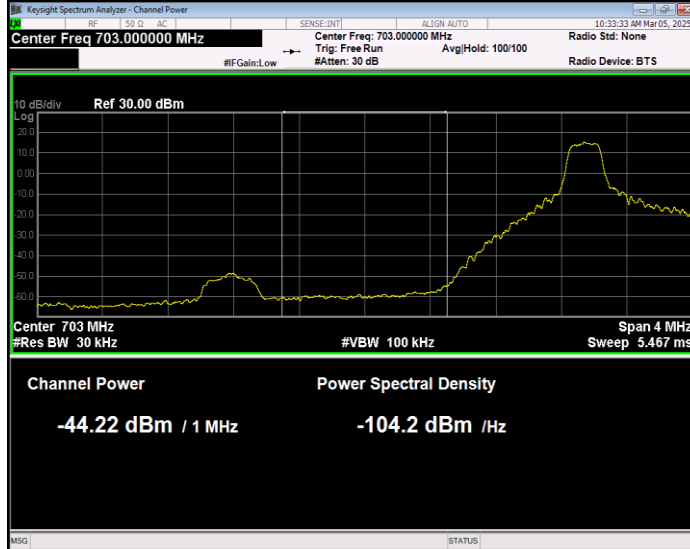

Band17 QPSK BW=5MHz Channel=23755 RB Size=1 Position=#0 Extended