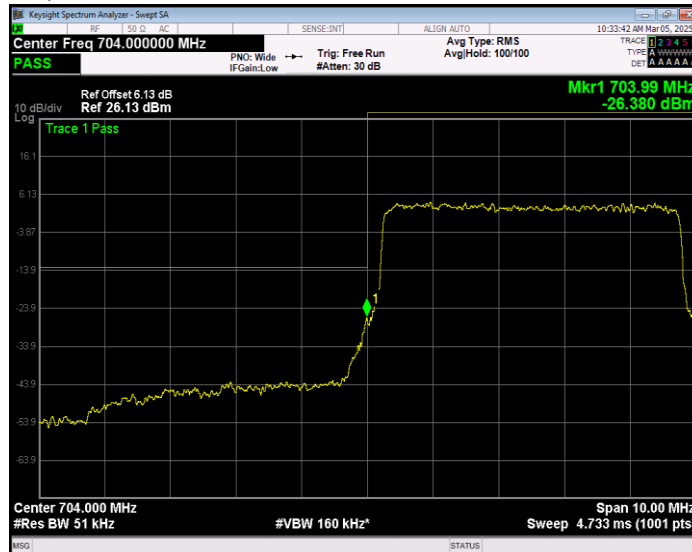

Band17 QPSK BW=5MHz Channel=23755 RB Size=25 Position=#0 Normal