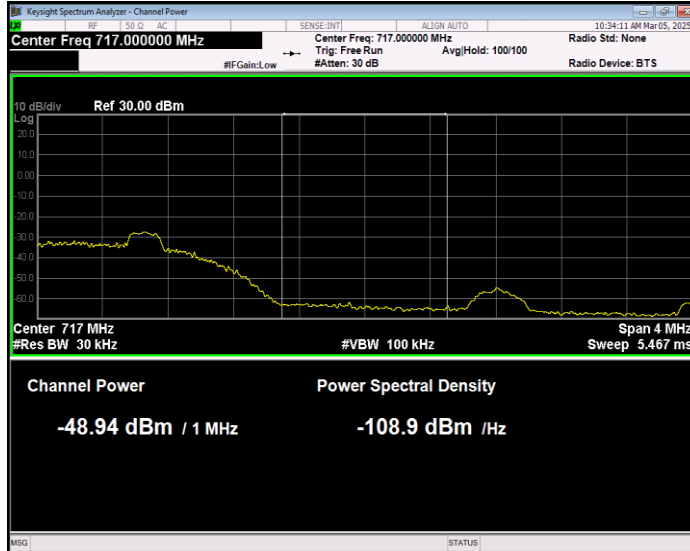

Band17 QPSK BW=5MHz Channel=23825 RB Size=1 Position=#0 Extended