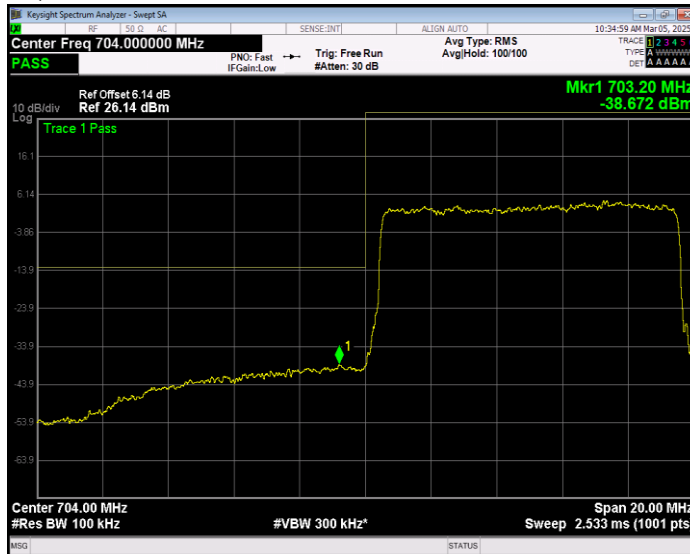

Band17 QPSK BW=10MHz Channel=23780 RB Size=50 Position=#0 Normal