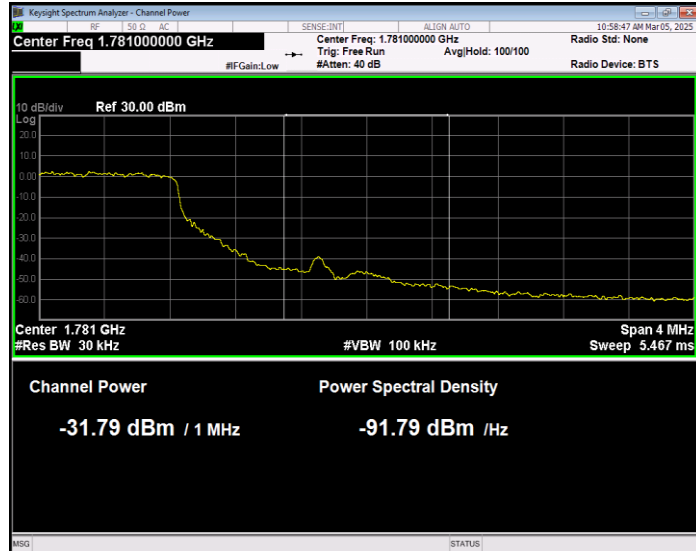

Band66 16QAM BW=1.4MHz Channel=132665 RB Size=6 Position=#0 Extended