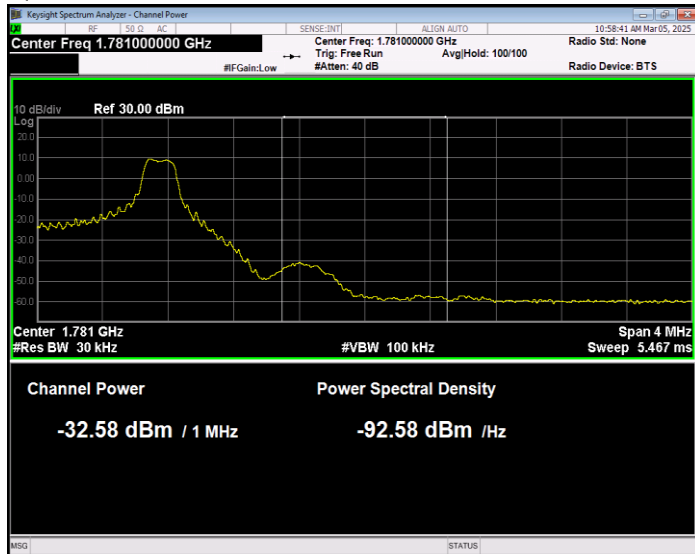

Band66 16QAM BW=1.4MHz Channel=132665 RB Size=1 Position=#Max Extended