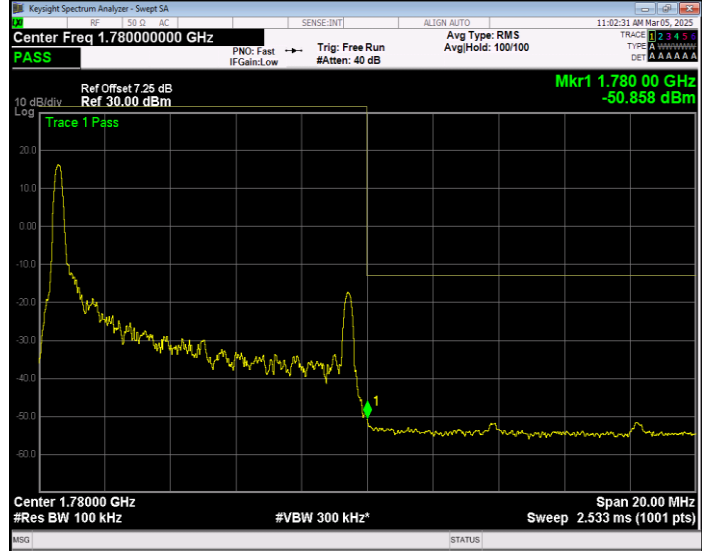

Band66 16QAM BW=10MHz Channel=132622 RB Size=1 Position=#0 Normal