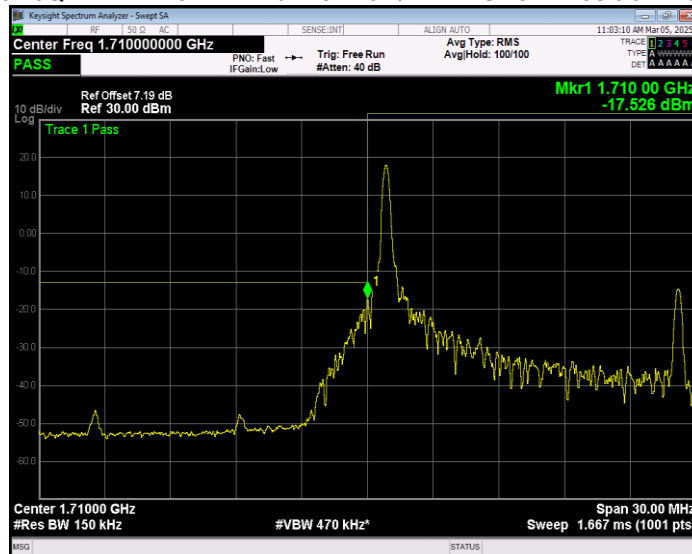

Band66 16QAM BW=15MHz Channel=132047 RB Size=1 Position=#0 Normal