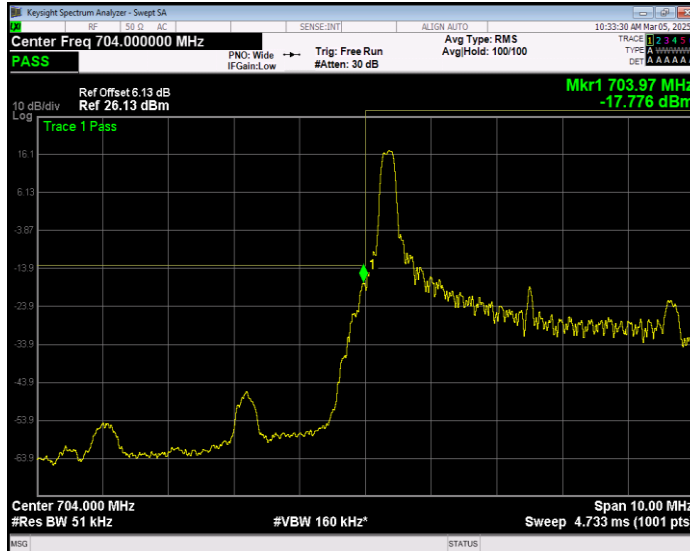

Band17 QPSK BW=5MHz Channel=23755 RB Size=1 Position=#0 Normal