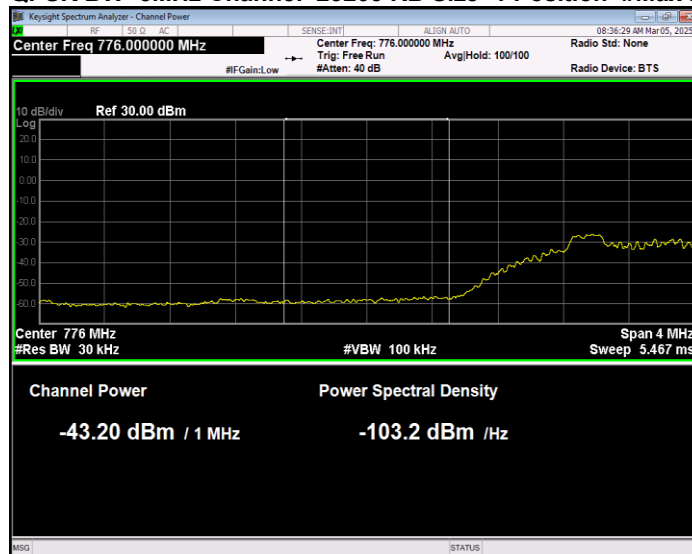

Band13 QPSK BW=5MHz Channel=23205 RB Size=1 Position=#Max Extended