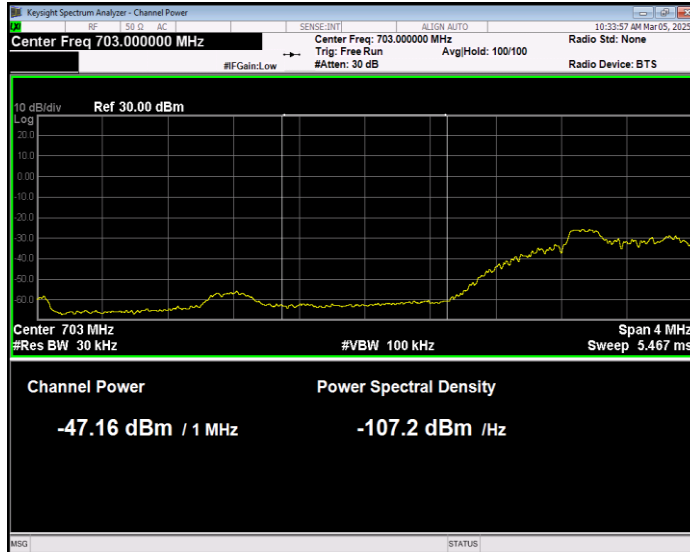

Band17 16QAM BW=5MHz Channel=23755 RB Size=1 Position=#Max Extended