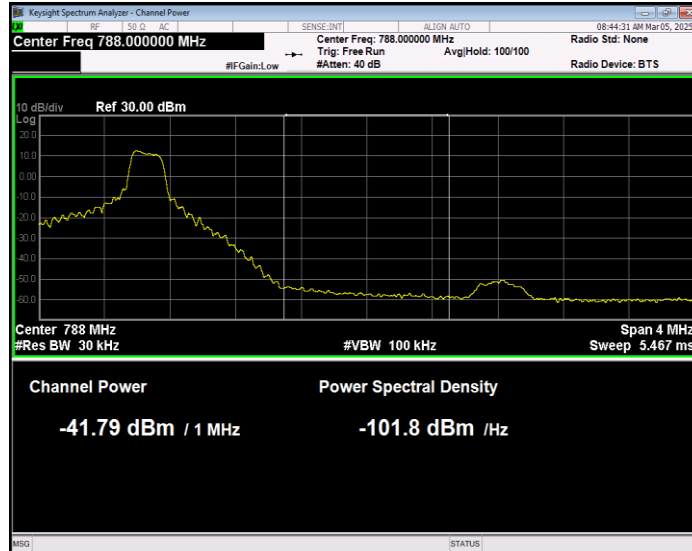

Band13 QPSK BW=5MHz Channel=23255 RB Size=1 Position=#Max Extended