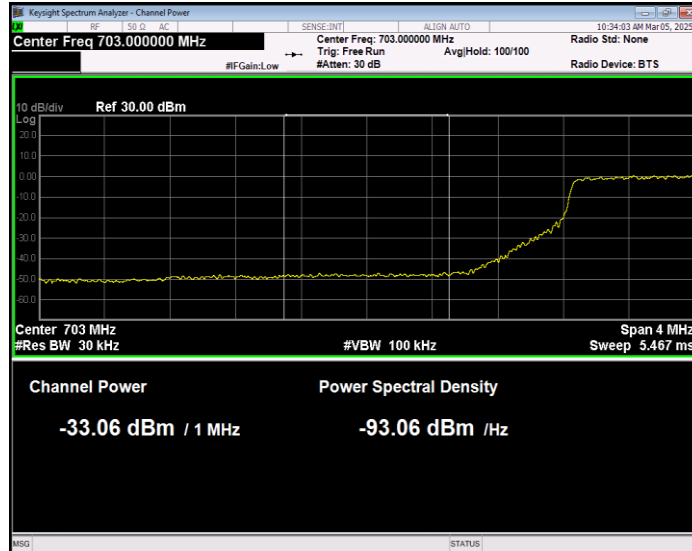

Band17 16QAM BW=5MHz Channel=23755 RB Size=25 Position=#0 Extended