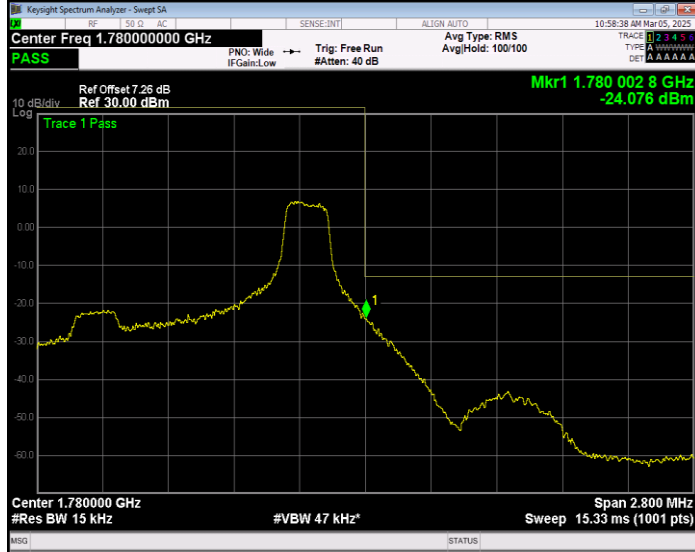

Band66 16QAM BW=1.4MHz Channel=132665 RB Size=1 Position=#Max Normal