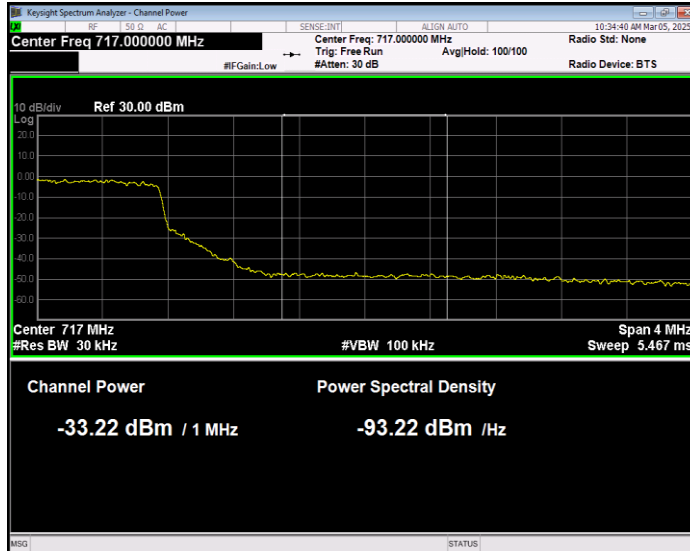

Band17 16QAM BW=5MHz Channel=23825 RB Size=25 Position=#0 Extended