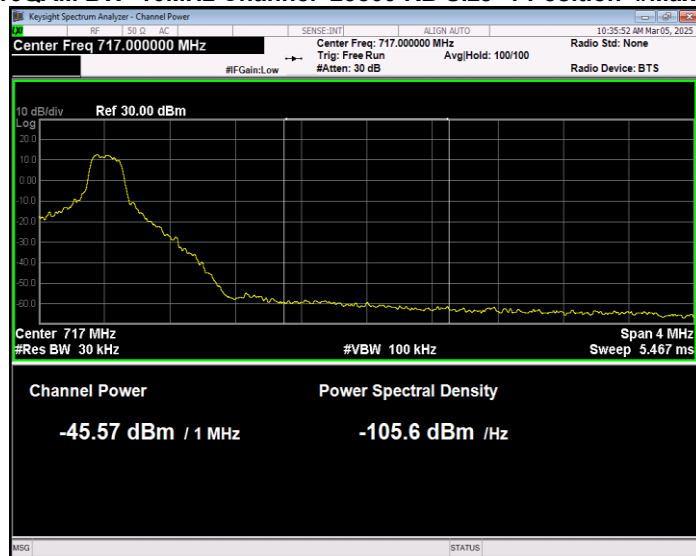

Band17 16QAM BW=10MHz Channel=23800 RB Size=1 Position=#Max Extended