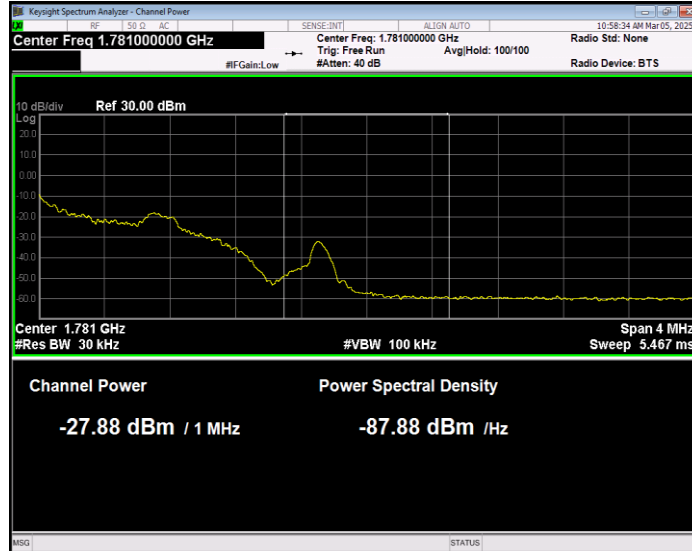

Band66 16QAM BW=1.4MHz Channel=132665 RB Size=1 Position=#0 Extended