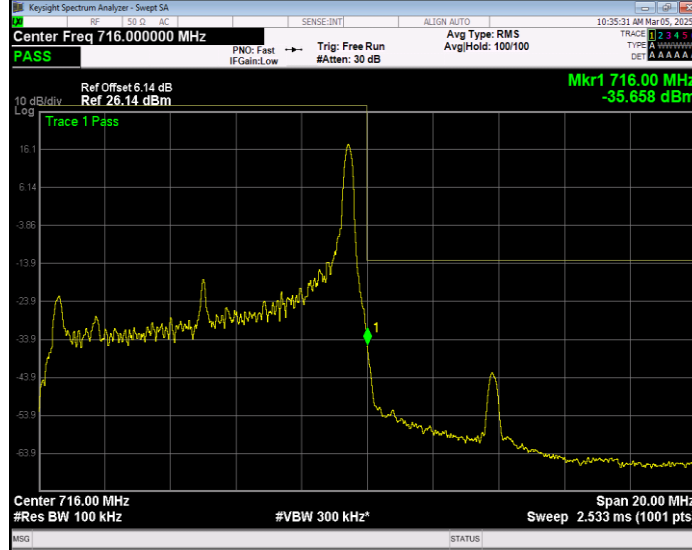

Band17 QPSK BW=10MHz Channel=23800 RB Size=1 Position=#Max Normal