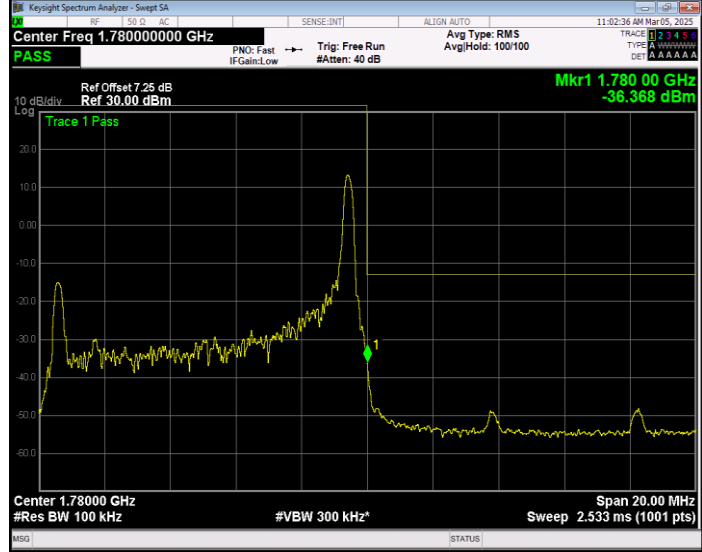

Band66 16QAM BW=10MHz Channel=132622 RB Size=1 Position=#Max Normal