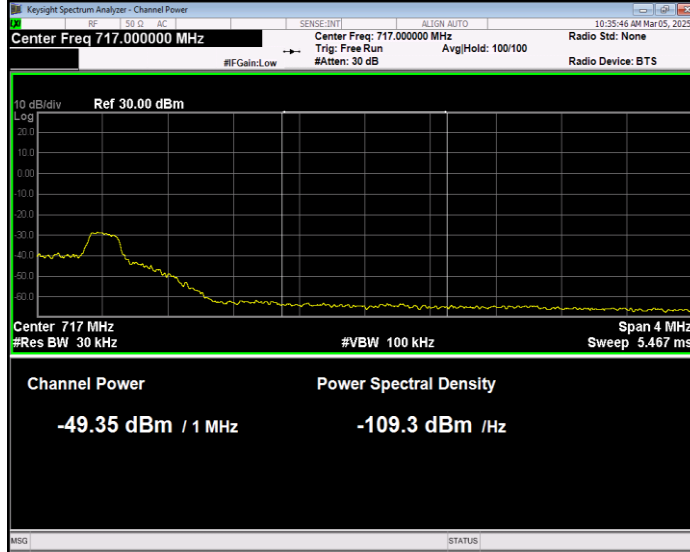

Band17 16QAM BW=10MHz Channel=23800 RB Size=1 Position=#0 Extended