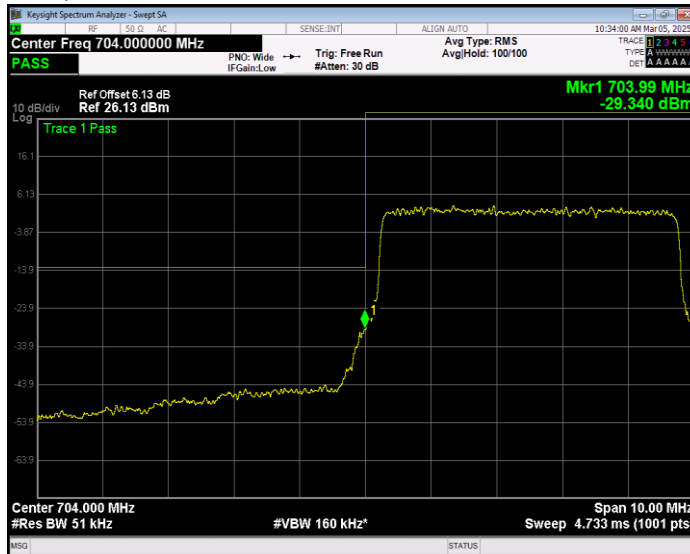

Band17 16QAM BW=5MHz Channel=23755 RB Size=25 Position=#0 Normal