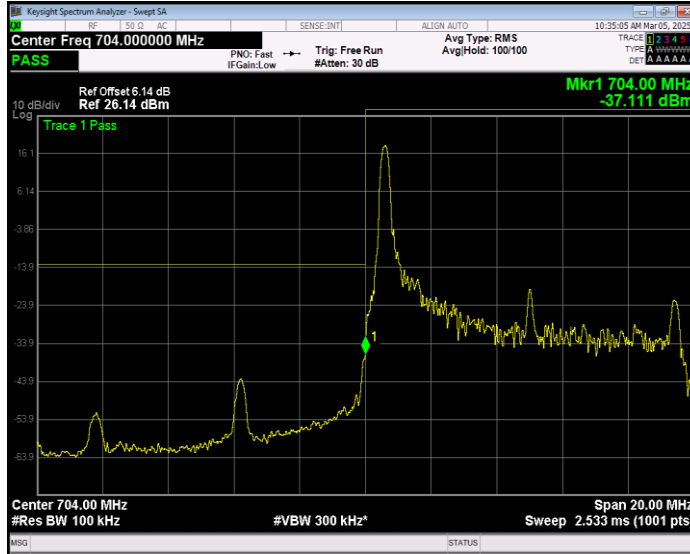

Band17 16QAM BW=10MHz Channel=23780 RB Size=1 Position=#0 Normal