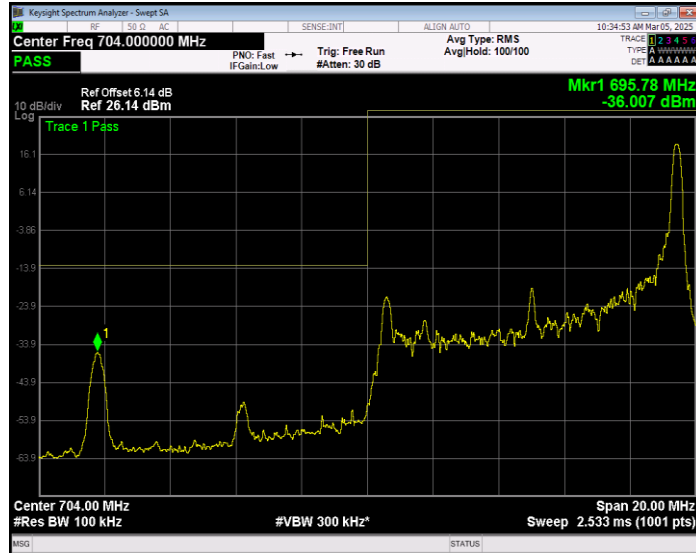

Band17 QPSK BW=10MHz Channel=23780 RB Size=1 Position=#Max Normal