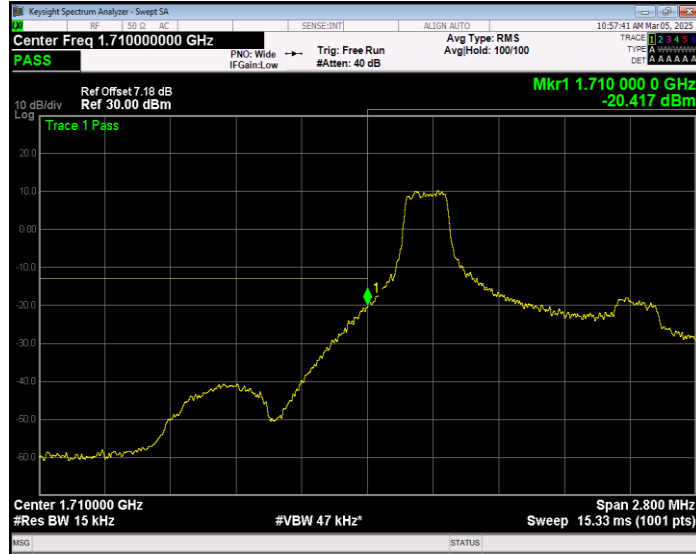

Band66 16QAM BW=1.4MHz Channel=131979 RB Size=1 Position=#0 Normal