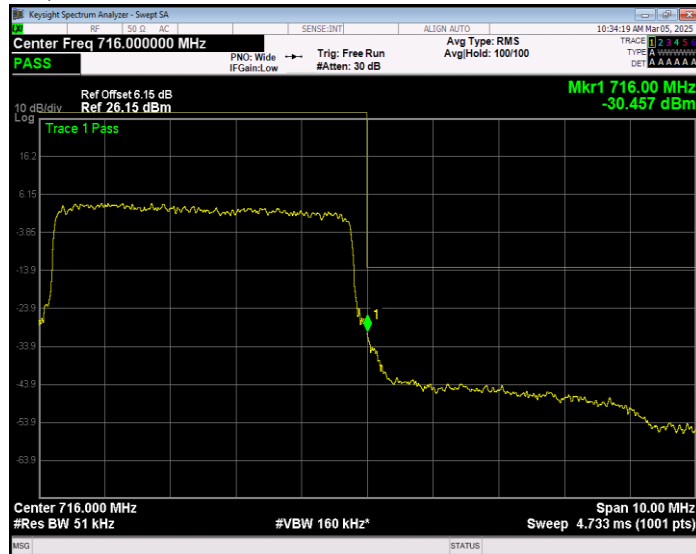

Band17 QPSK BW=5MHz Channel=23825 RB Size=25 Position=#0 Normal