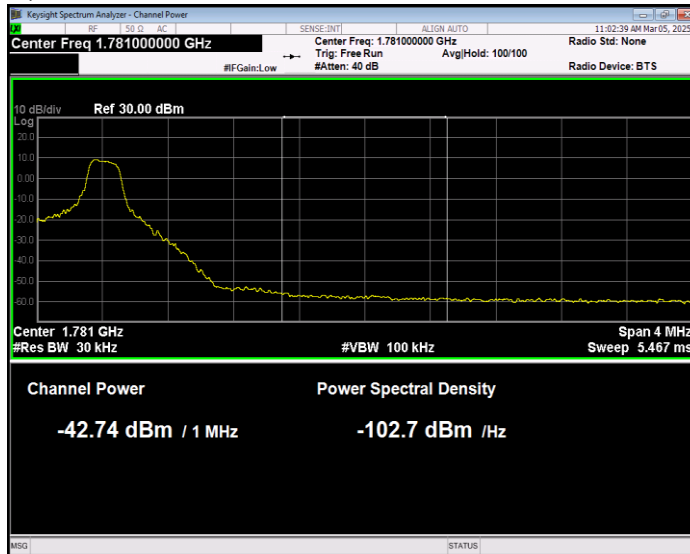

Band66 16QAM BW=10MHz Channel=132622 RB Size=1 Position=#Max Extended