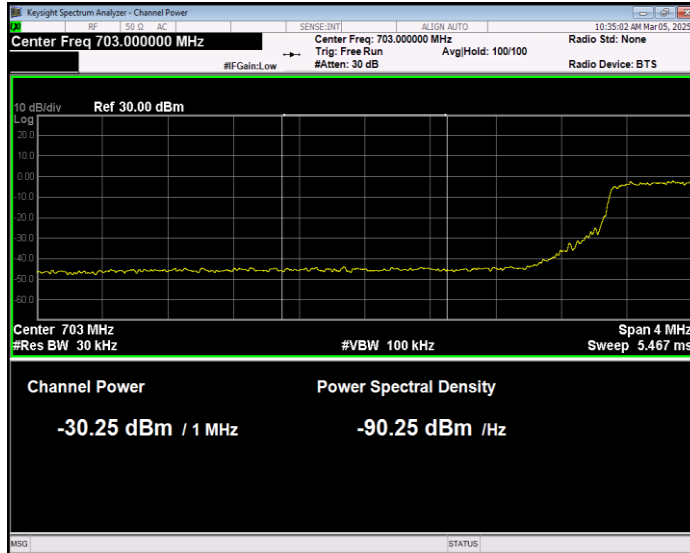

Band17 QPSK BW=10MHz Channel=23780 RB Size=50 Position=#0 Extended