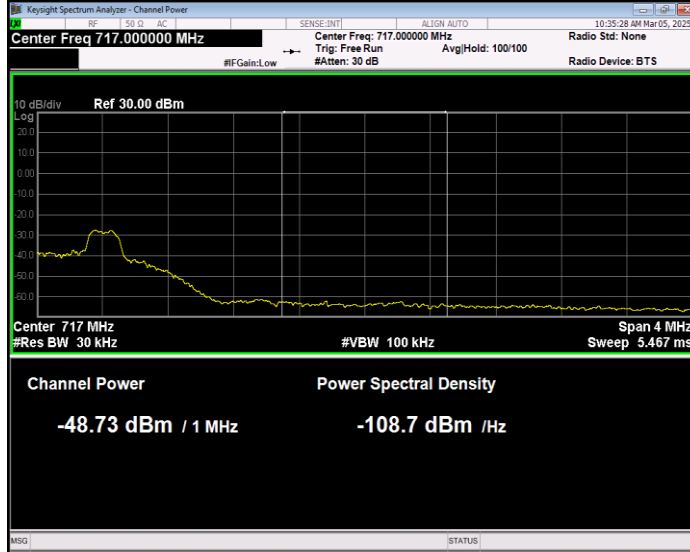

Band17 QPSK BW=10MHz Channel=23800 RB Size=1 Position=#0 Extended