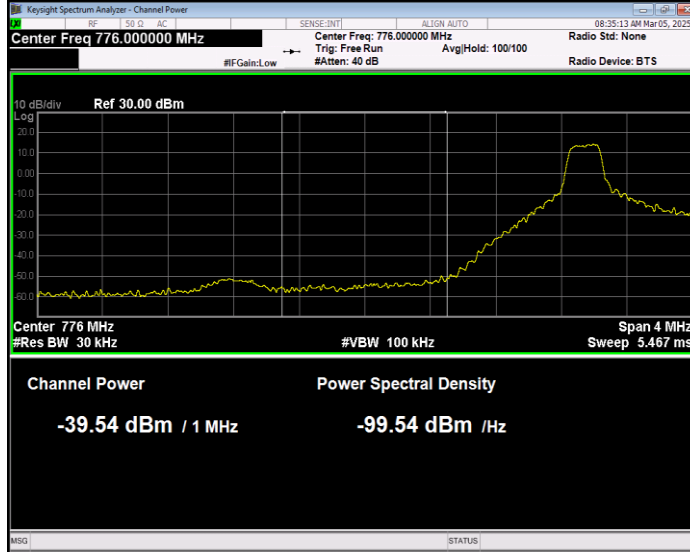

Band13 QPSK BW=5MHz Channel=23205 RB Size=1 Position=#0 Extended