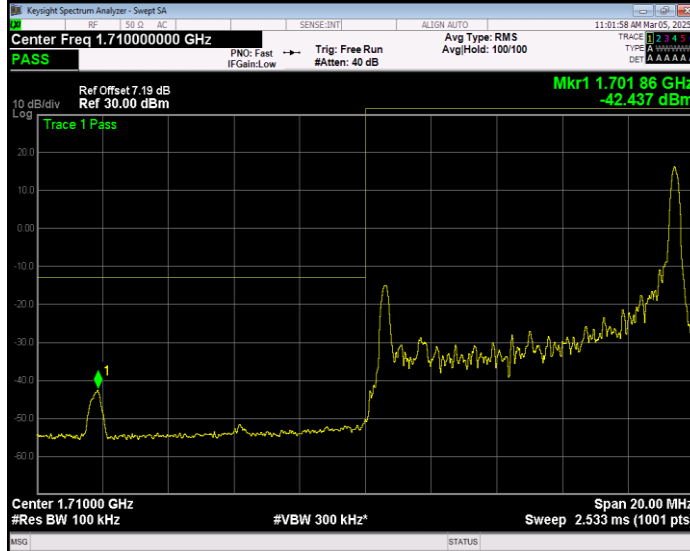

Band66 16QAM BW=10MHz Channel=132022 RB Size=1 Position=#Max Normal