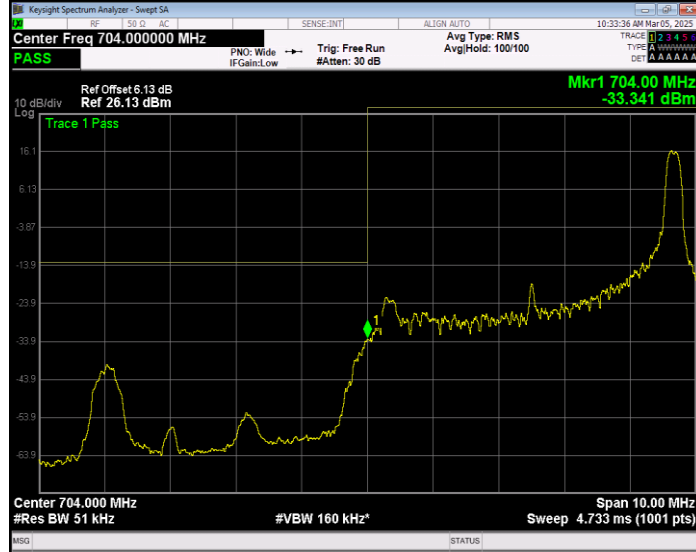

Band17 QPSK BW=5MHz Channel=23755 RB Size=1 Position=#Max Normal