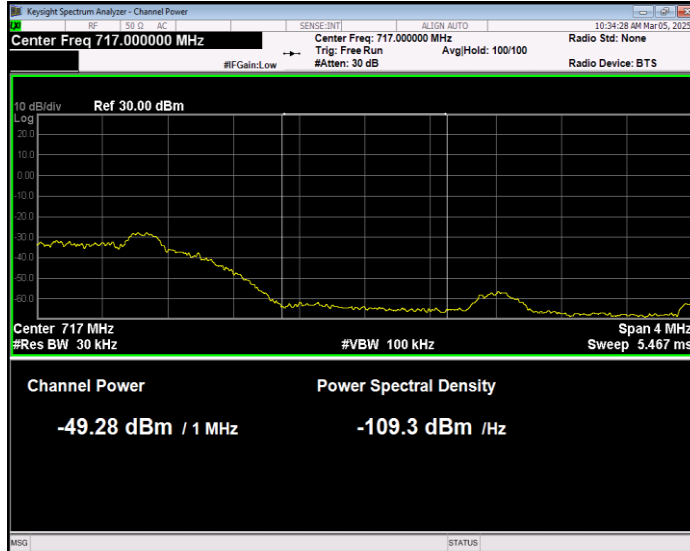

Band17 16QAM BW=5MHz Channel=23825 RB Size=1 Position=#0 Extended