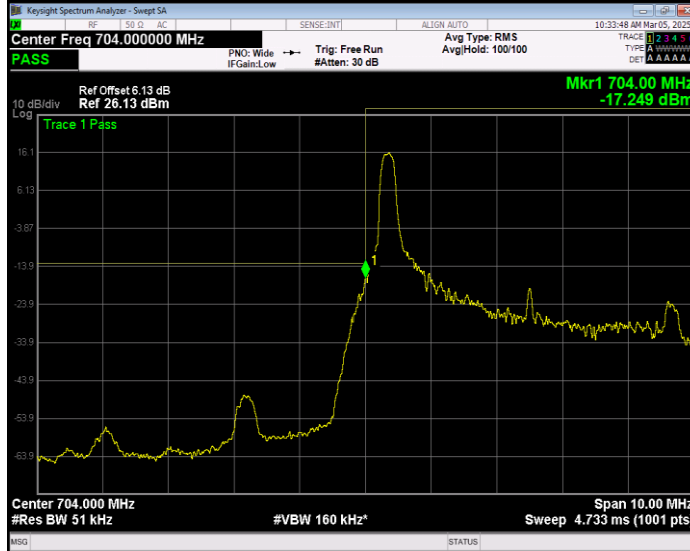

Band17 16QAM BW=5MHz Channel=23755 RB Size=1 Position=#0 Normal