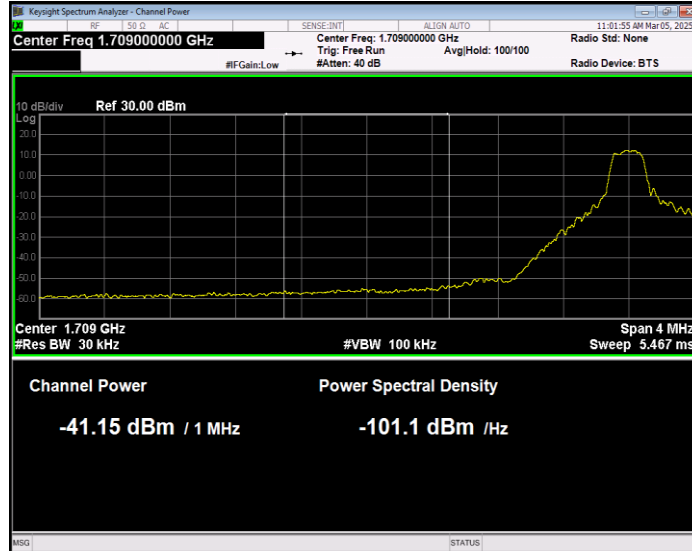

Band66 16QAM BW=10MHz Channel=132022 RB Size=1 Position=#0 Extended