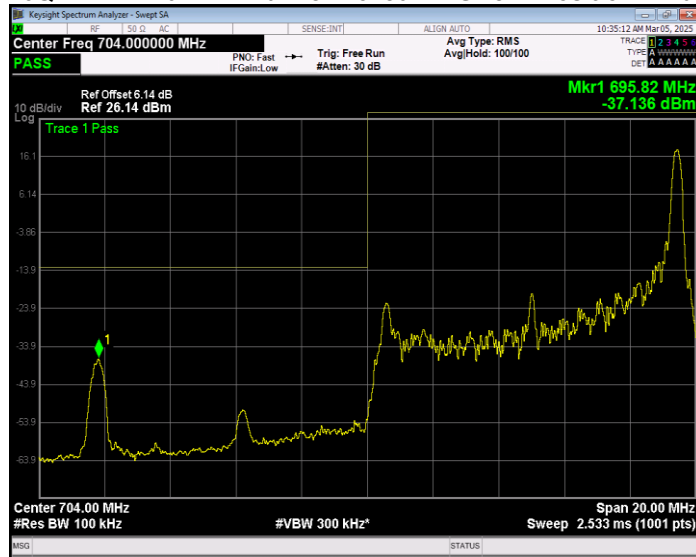

Band17 16QAM BW=10MHz Channel=23780 RB Size=1 Position=#Max Normal