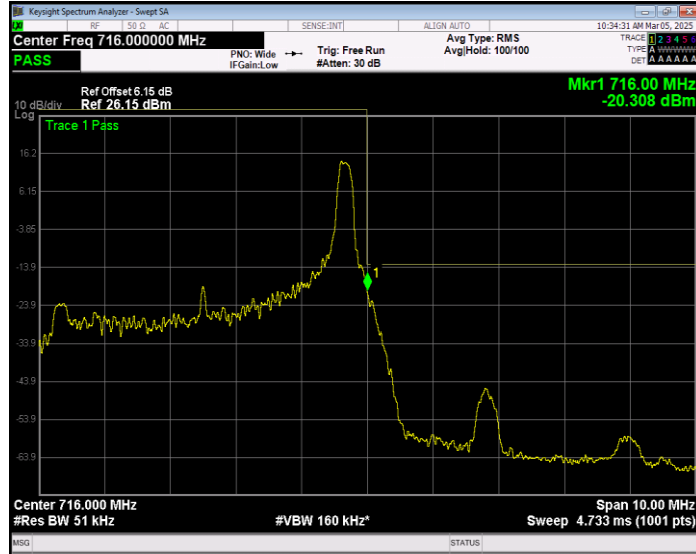

Band17 16QAM BW=5MHz Channel=23825 RB Size=1 Position=#Max Normal