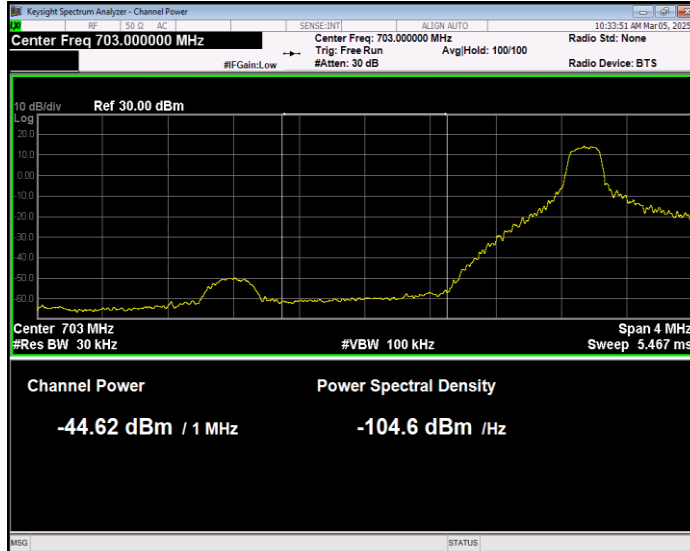

Band17 16QAM BW=5MHz Channel=23755 RB Size=1 Position=#0 Extended