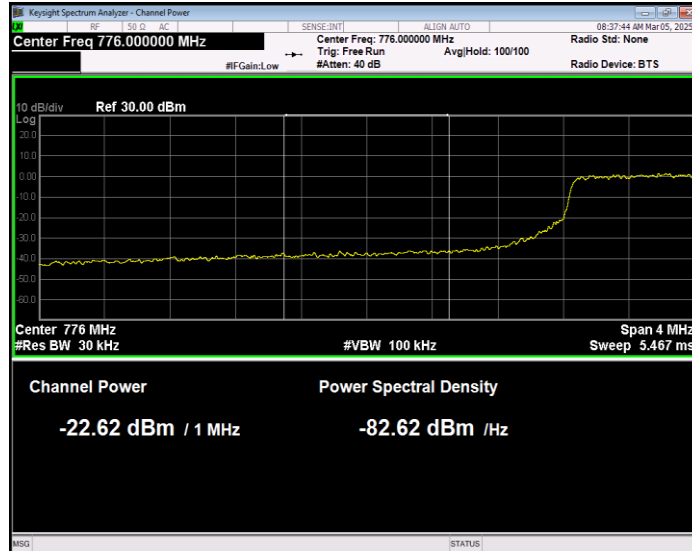

Band13 QPSK BW=5MHz Channel=23205 RB Size=25 Position=#0 Extended