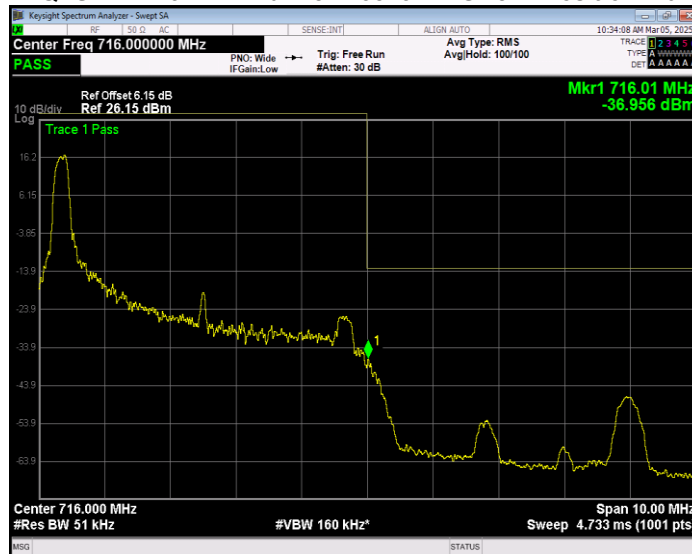

Band17 QPSK BW=5MHz Channel=23825 RB Size=1 Position=#0 Normal