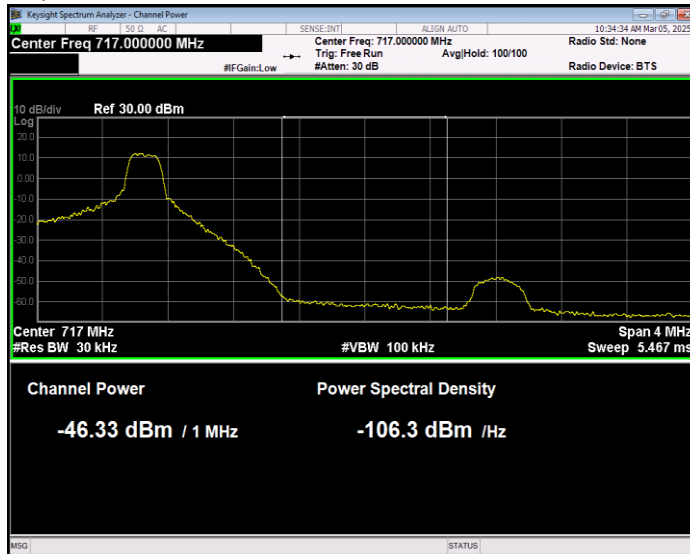

Band17 16QAM BW=5MHz Channel=23825 RB Size=1 Position=#Max Extended