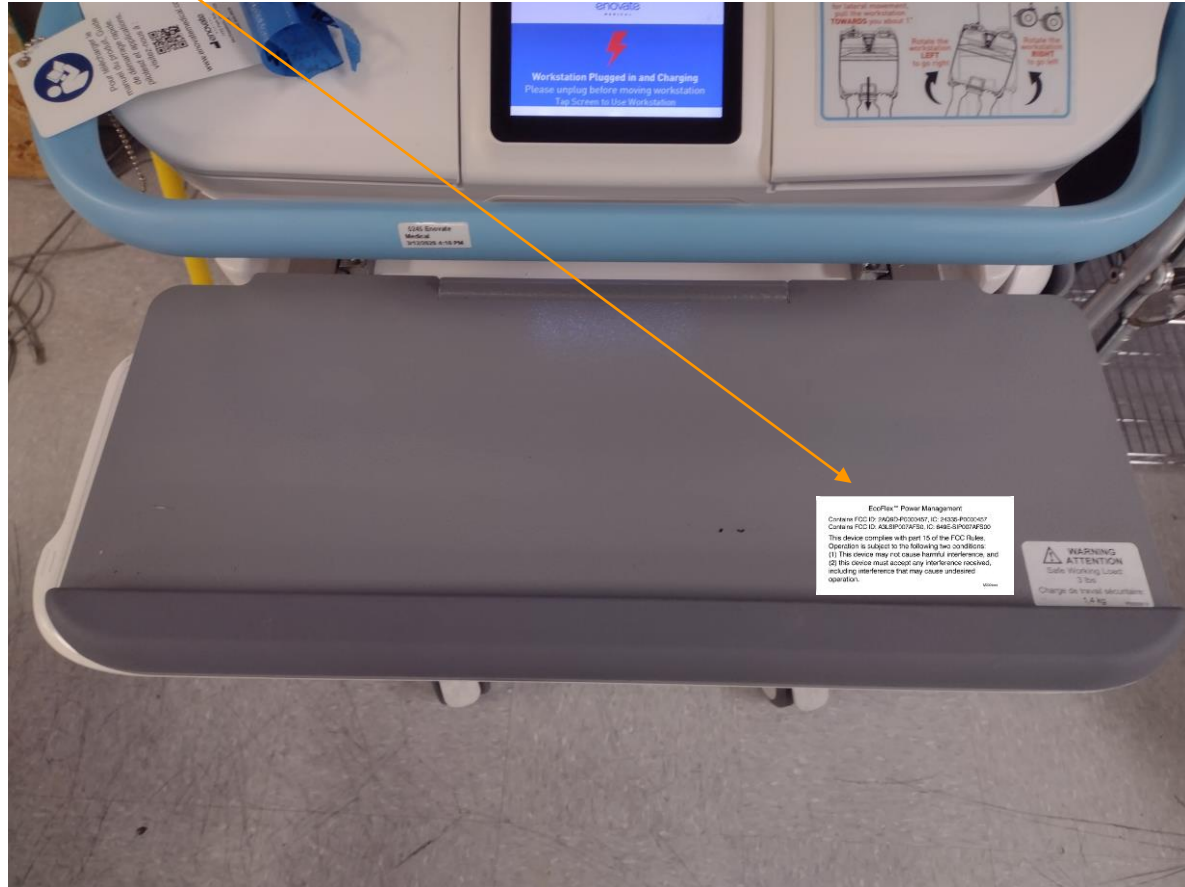

HOST LABEL LOCATION

FCC ID: 2AQ9D-P0000457

IC: 24335-P0000457

WHEN YOU NEED TO BE SURE

WWW.SGS.COM

WHEN YOU NEED TO BE SURE