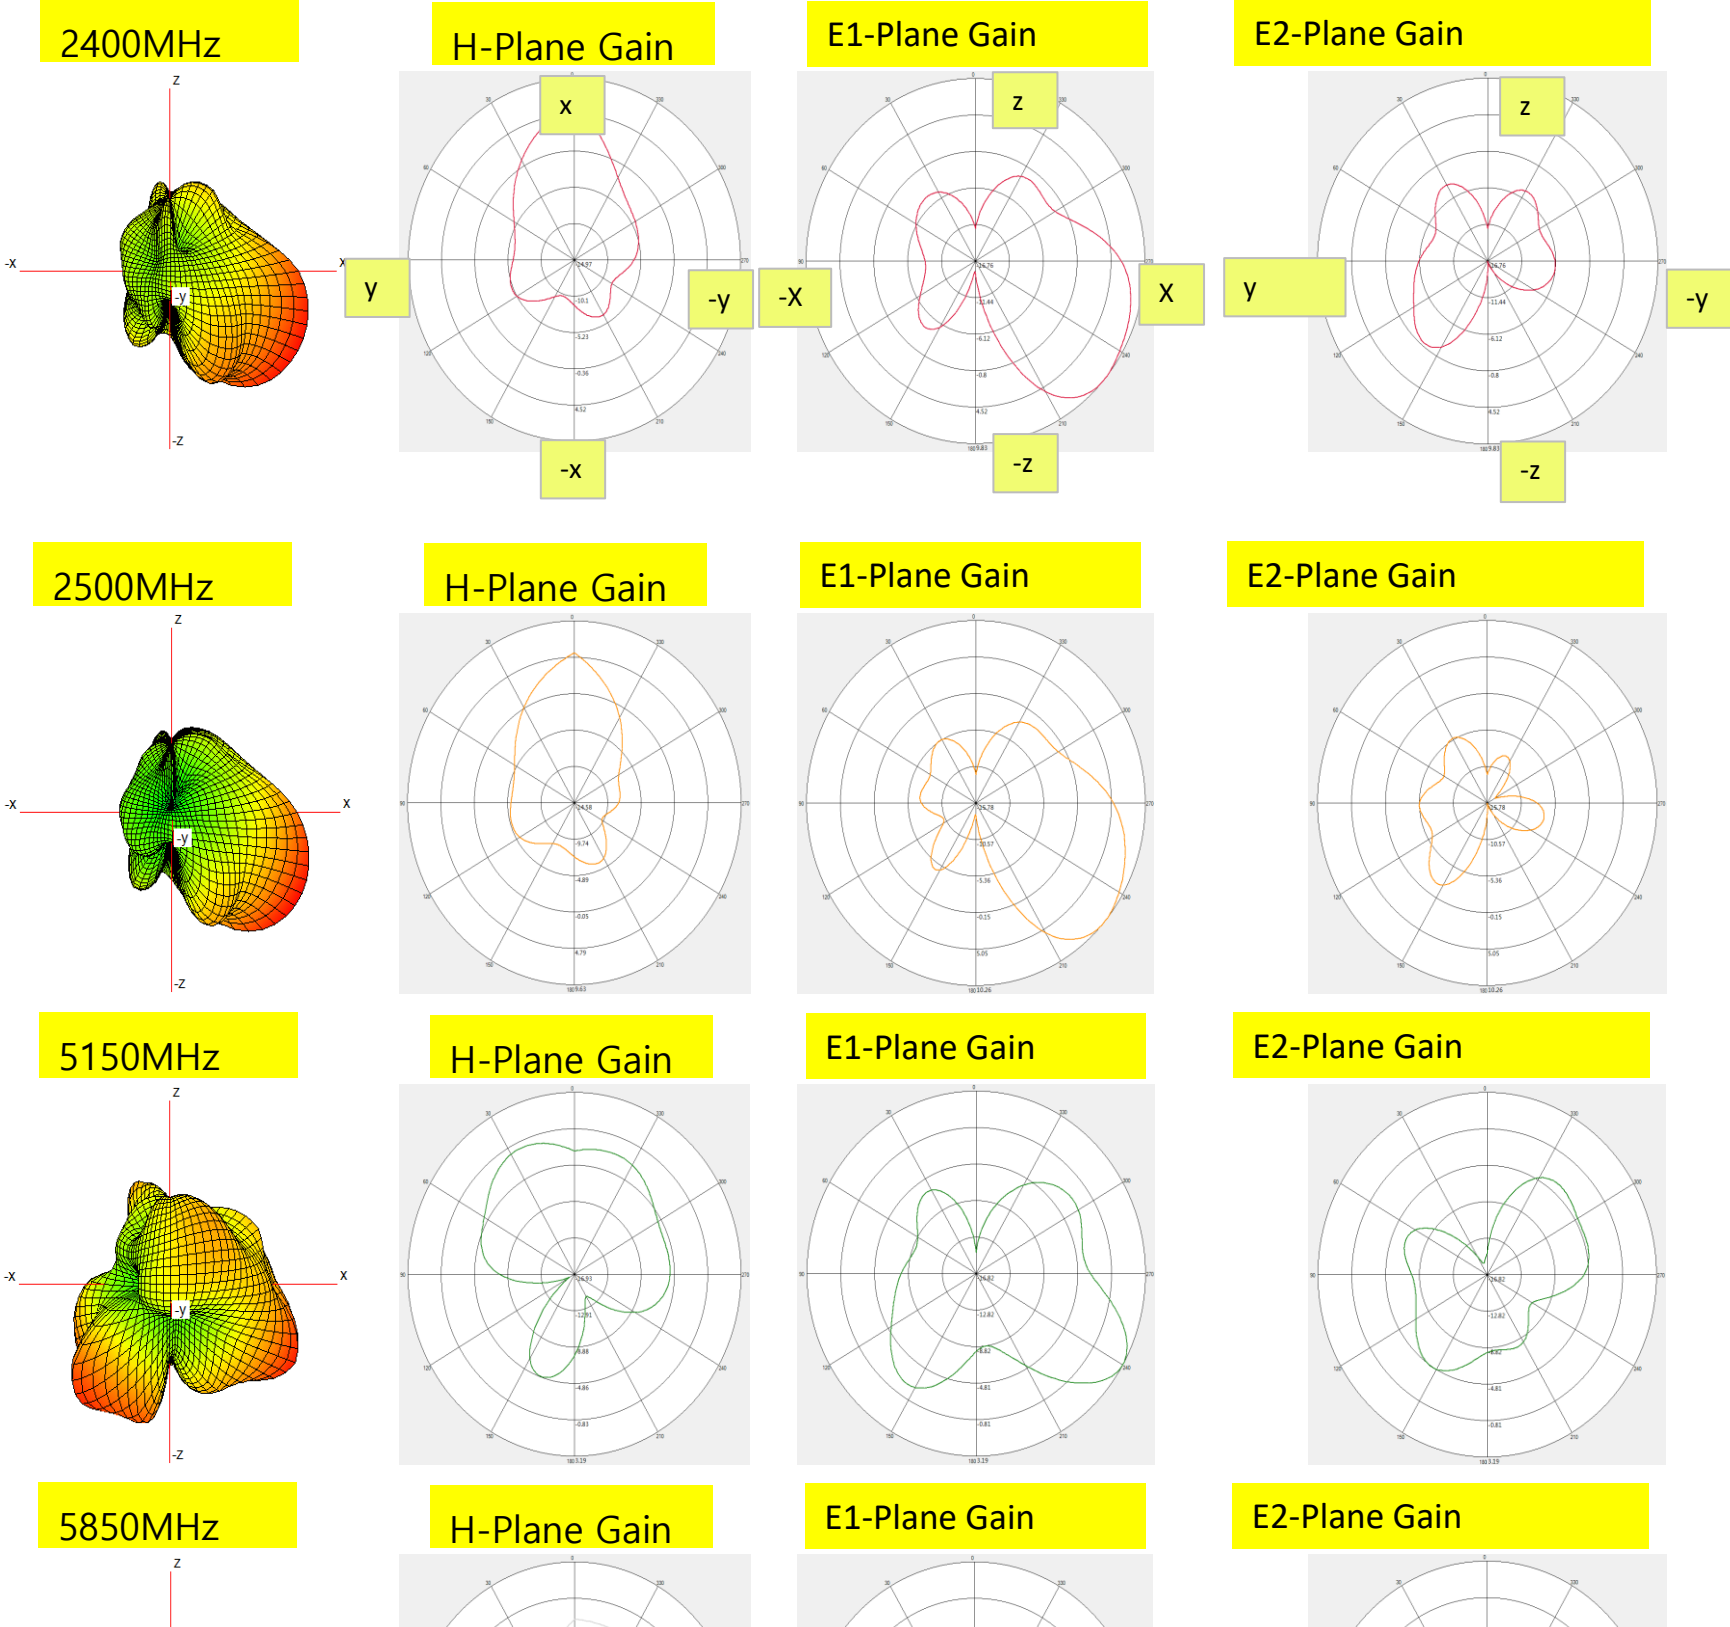

4. PATTERN

WIFI-L