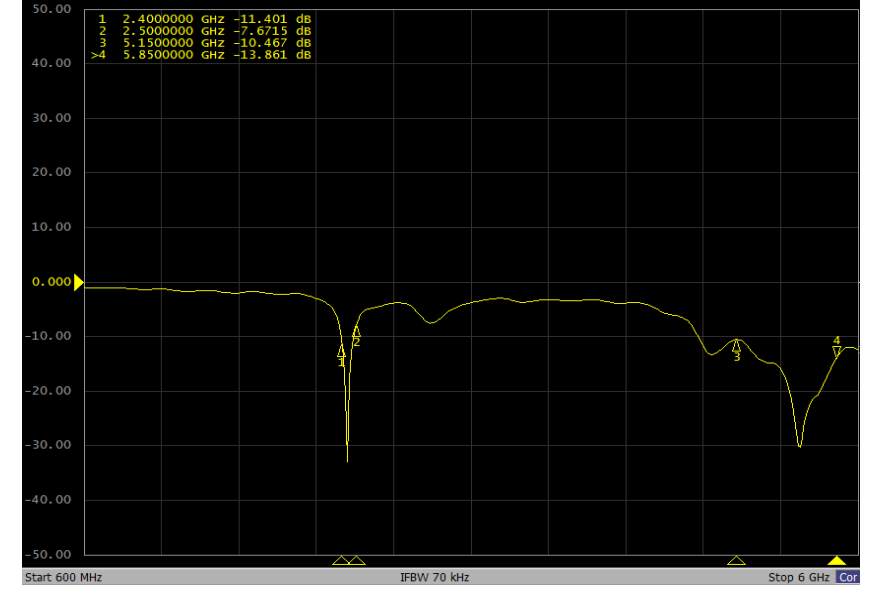

# 2. VSWR&RL

VSWR

RL

WIFI-L

WIFI-R

BT

# 3. 3D-Gain

| Freq | WIFI-L   |                       | WIFI-R   |                       | BT       |                       |
|------|----------|-----------------------|----------|-----------------------|----------|-----------------------|
|      | Effi (%) | Peak EIRP Total (dBi) | Effi (%) | Peak EIRP Total (dBi) | Effi (%) | Peak EIRP Total (dBi) |
|      |          |                       |          |                       |          |                       |