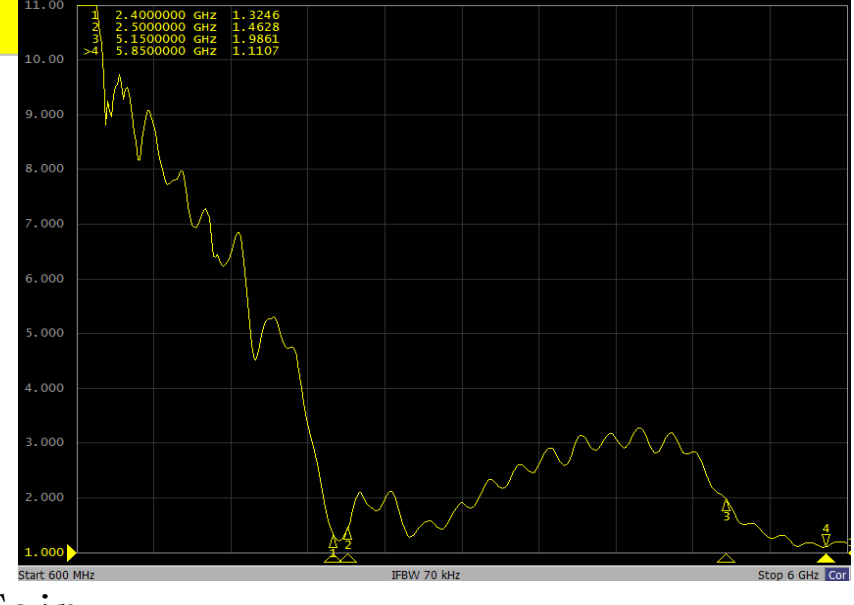

# 2. VSWR&RL

VSWR

RL

WIFI-L

WIFI-R

BT

# 3. 3D-Gain

| Freq | WIFI-L   |                       | WIFI-R   |                       | BT       |                       |
|------|----------|-----------------------|----------|-----------------------|----------|-----------------------|
|      | Effi (%) | Peak EIRP Total (dBi) | Effi (%) | Peak EIRP Total (dBi) | Effi (%) | Peak EIRP Total (dBi) |
|      |          |                       |          |                       |          |                       |