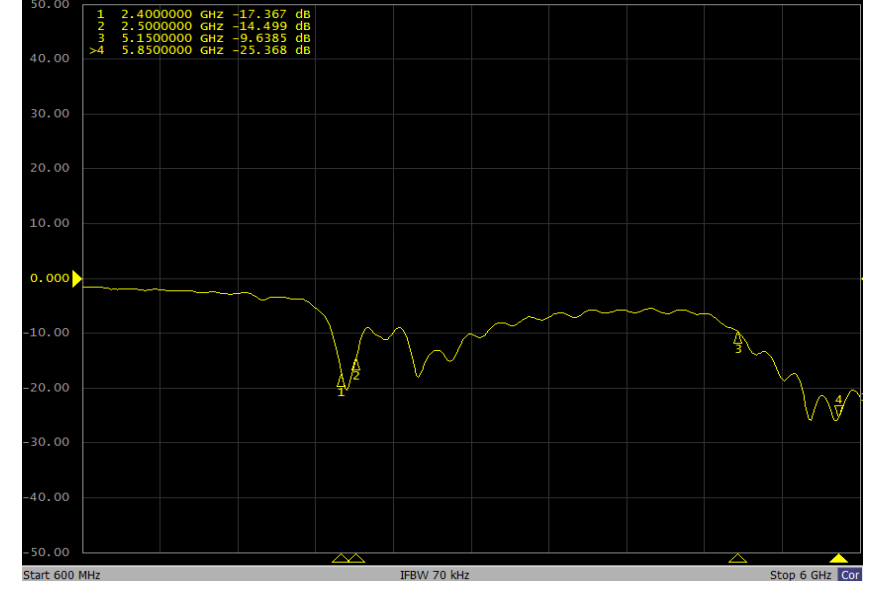

# 2. VSWR&RL

VSWR

RL

WIFI-L

WIFI-R

BT

# 3. 3D-Gain

| Freq | WIFI-L   |                       | WIFI-R   |                       | BT       |                       |
|------|----------|-----------------------|----------|-----------------------|----------|-----------------------|
|      | Effi (%) | Peak EIRP Total (dBi) | Effi (%) | Peak EIRP Total (dBi) | Effi (%) | Peak EIRP Total (dBi) |
|      |          |                       |          |                       |          |                       |