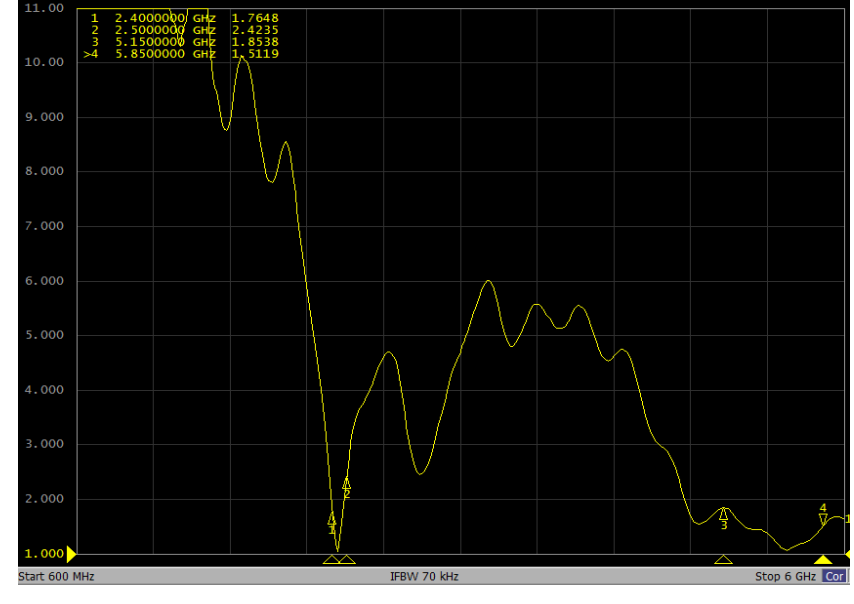

# 2. VSWR&RL

VSWR

RL

WIFI-L

WIFI-R

BT

# 3. 3D-Gain

| Freq | WIFI-L   |                       | WIFI-R   |                       | BT       |                       |
|------|----------|-----------------------|----------|-----------------------|----------|-----------------------|
|      | Effi (%) | Peak EIRP Total (dBi) | Effi (%) | Peak EIRP Total (dBi) | Effi (%) | Peak EIRP Total (dBi) |
|      |          |                       |          |                       |          |                       |