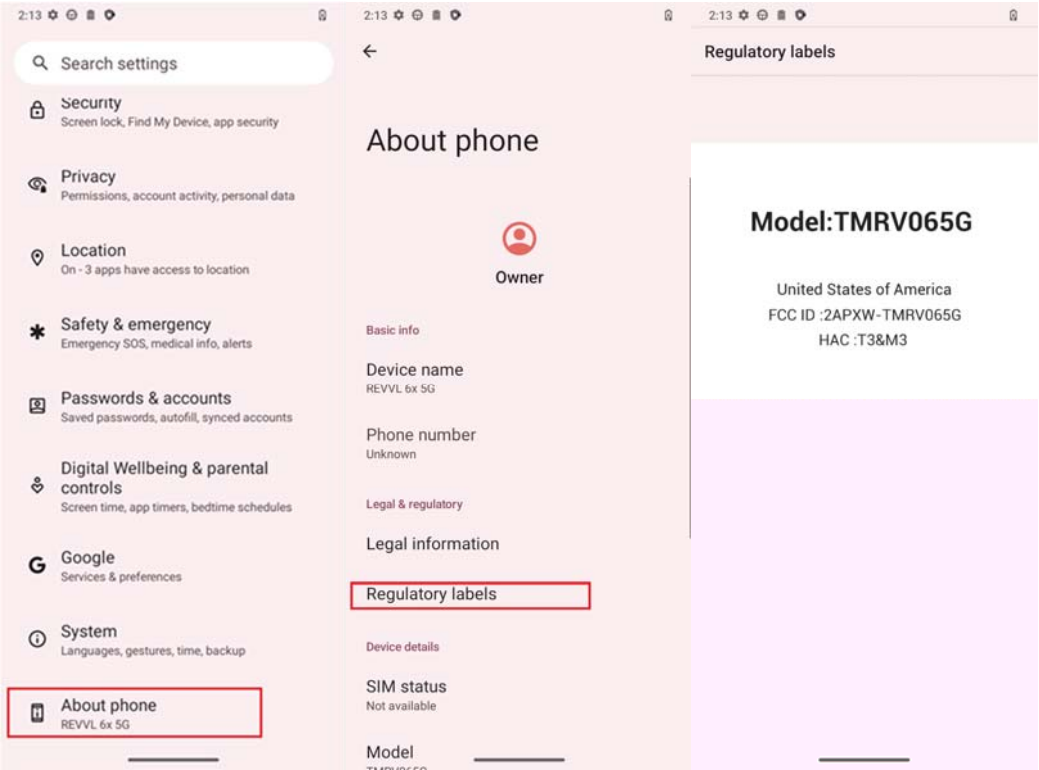

Description of E-Label on the TMRV065G

Menu

Step1 **Settings Menu**

Step2 **About phone**

Step3 **Regulatory labels**