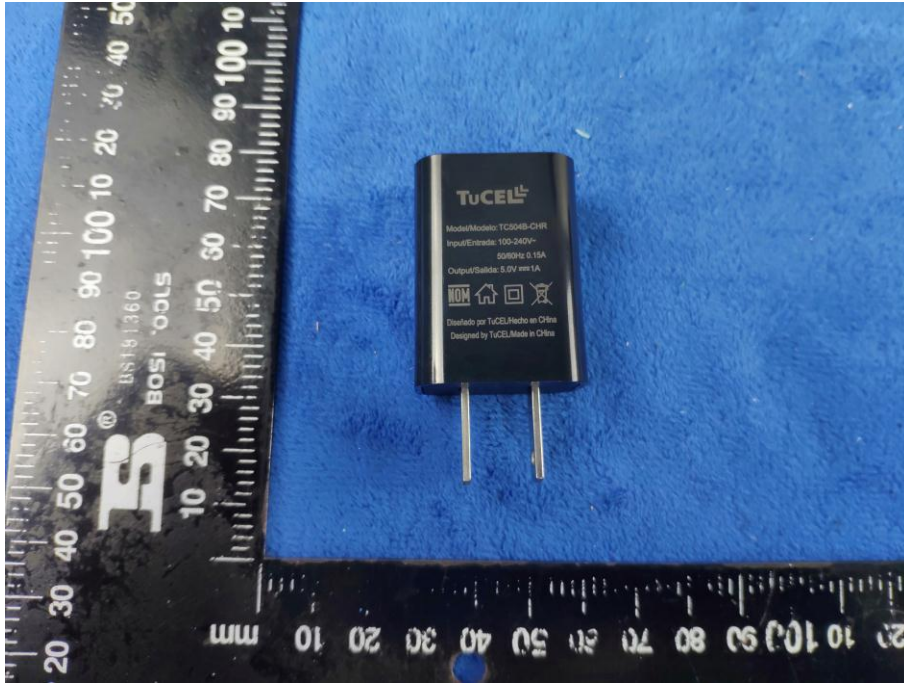

Photographs OF THE EUT

EUT External Photo

Whole Package View

Adapter - Lable View(Trade name : GTOUCH)

Adapter - Lable View(Trade name : TuCEL)

EUT - Front View

EUT - Rear View (Trade name : GTOUCH)

EUT - Rear View (Trade name : TuCEL)

EUT - Top View

EUT - Bottom View

EUT - Left View

EUT - Right View