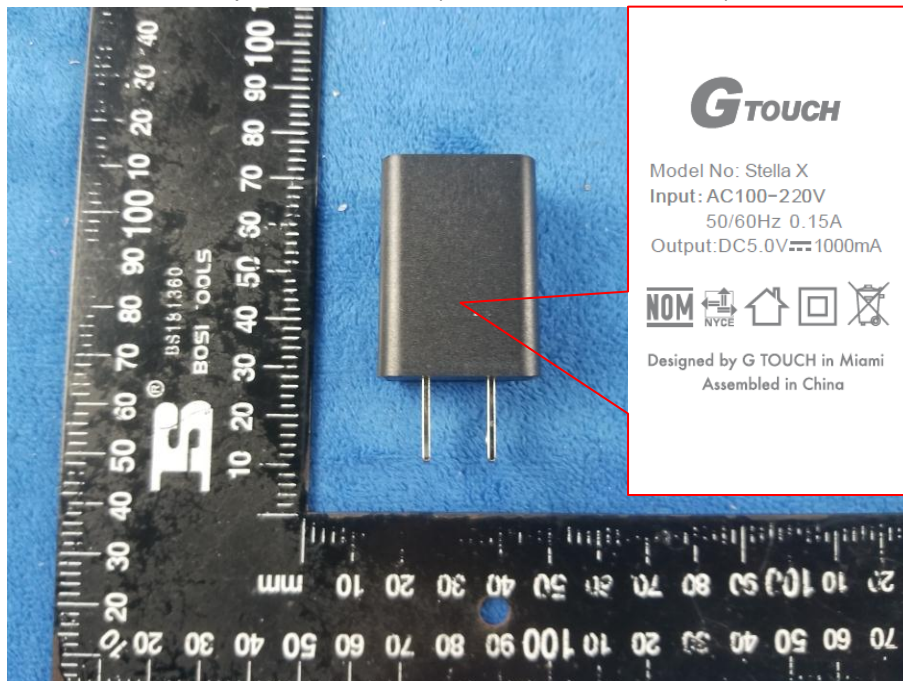

Photographs OF THE EUT

EUT External Photo

Whole Package View

Adapter - Lable View(Trade name : GTOUCH)

Adapter - Lable View(Trade name : TuCEL)

EUT - Front View

EUT - Rear View (Trade name : GTOUCH)

EUT - Rear View (Trade name : TuCEL)

EUT - Top View

EUT - Bottom View

EUT - Left View

EUT - Right View