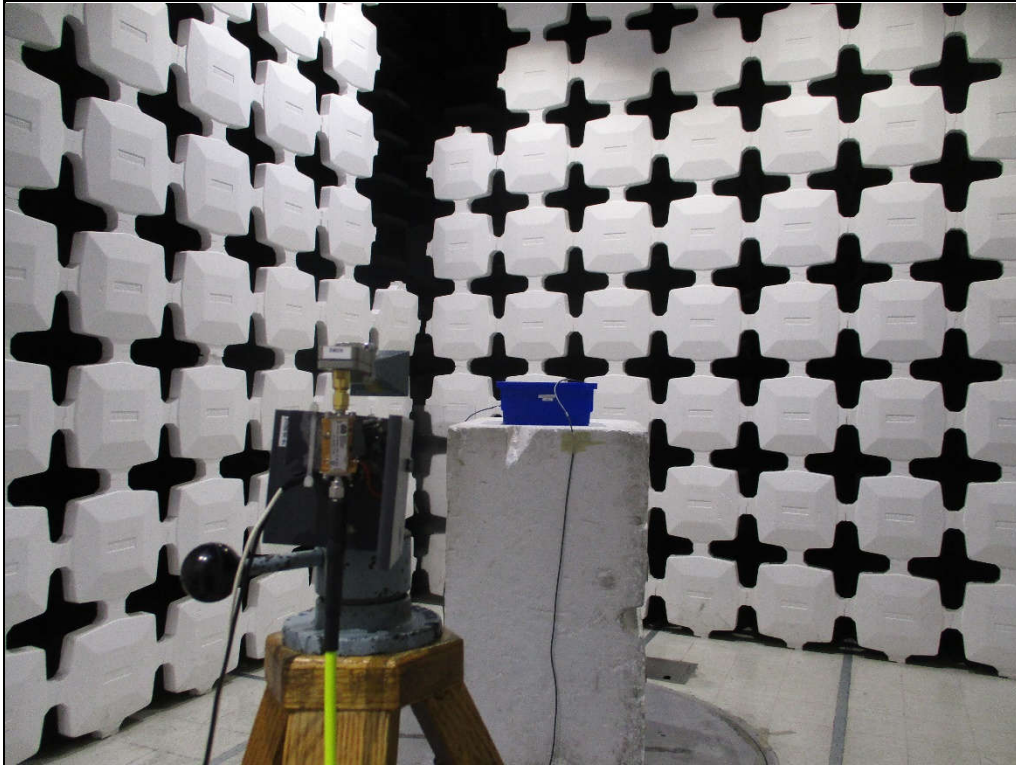

Test Setup for Spurious Radiated Emissions, 30-1000MHz – Antenna Polarization Horizontal

Test Setup for Spurious Radiated Emissions, 30-1000MHz – Antenna Polarization Vertical

Test Setup for Spurious Radiated Emissions, 1GHz to 18GHz – Antenna Polarization Horizontal

Test Setup for Spurious Radiated Emissions, 1GHz to 18GHz – Antenna Polarization Vertical

Test Setup for Spurious Radiated Emissions, 18GHz to 25GHz – Antenna Polarization Vertical