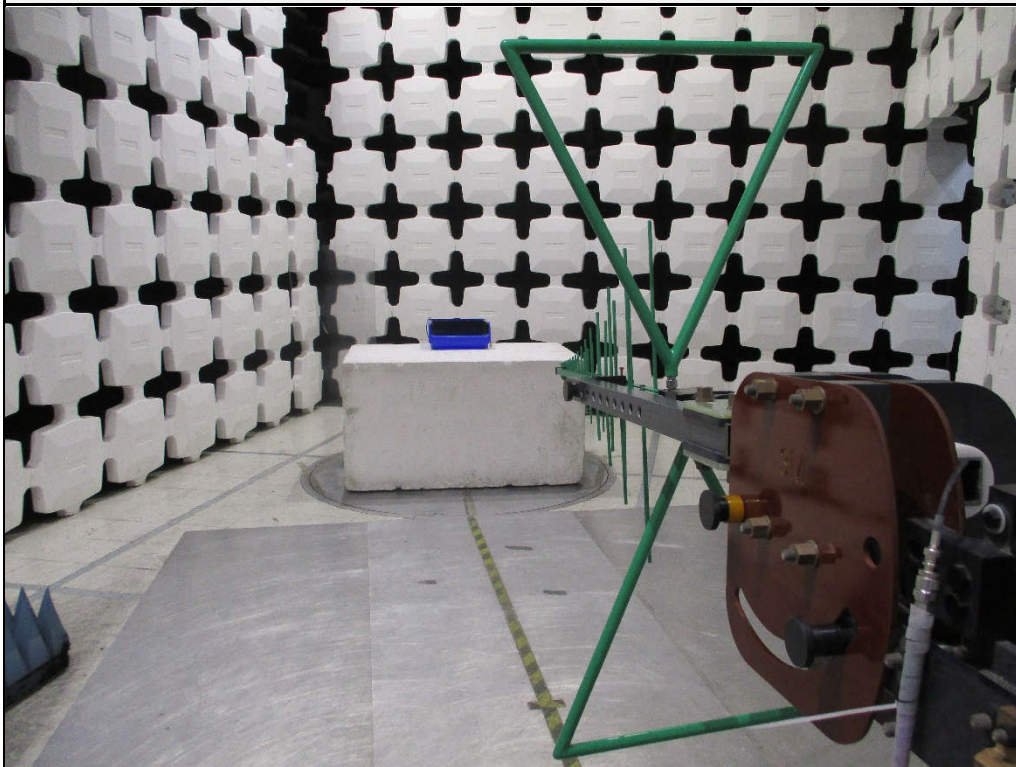

Test Setup for Spurious Radiated Emissions, 30-1000MHz – Antenna Polarization Horizontal

Test Setup for Spurious Radiated Emissions, 30-1000MHz – Antenna Polarization Vertical

Test Setup for Spurious Radiated Emissions, 1GHz to 18GHz – Antenna Polarization Horizontal

Test Setup for Spurious Radiated Emissions, 1GHz to 18GHz – Antenna Polarization Vertical

Test Setup for Spurious Radiated Emissions, 18GHz to 25GHz – Antenna Polarization Vertical