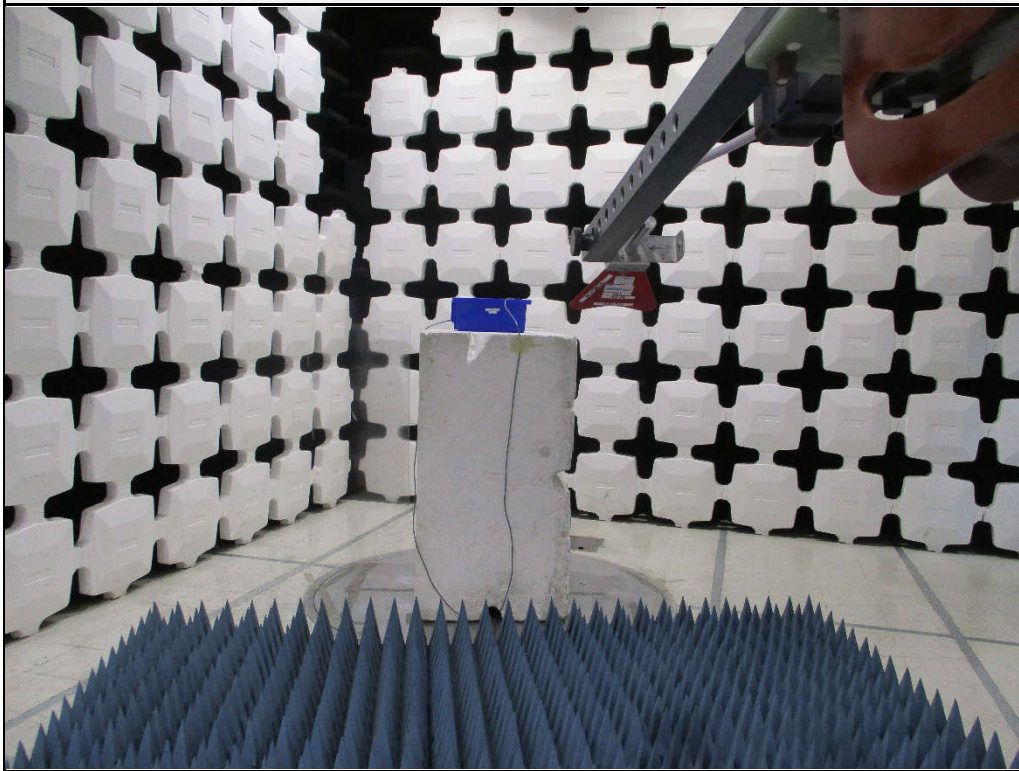

Test Setup for Spurious Radiated Emissions, 30-1000MHz – Antenna Polarization Horizontal

Test Setup for Spurious Radiated Emissions, 30-1000MHz – Antenna Polarization Vertical

Test Setup for Spurious Radiated Emissions, 1GHz to 18GHz – Antenna Polarization Horizontal

Test Setup for Spurious Radiated Emissions, 1GHz to 18GHz – Antenna Polarization Vertical

Test Setup for Spurious Radiated Emissions, 18GHz to 25GHz – Antenna Polarization Vertical