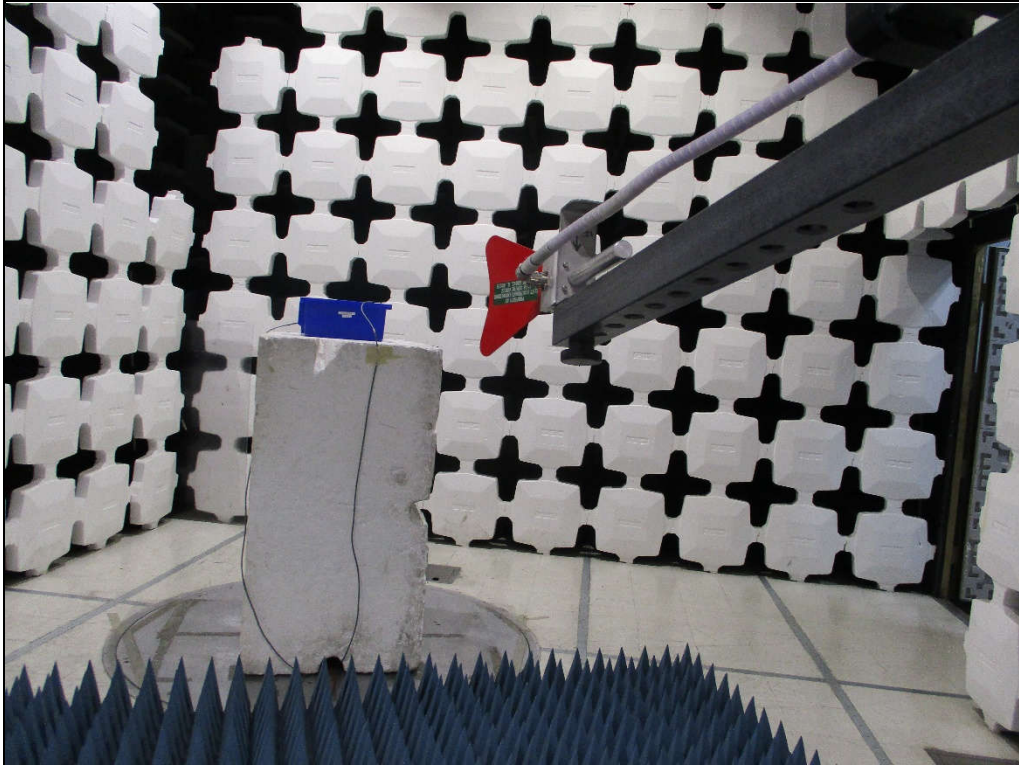

Test Setup for Spurious Radiated Emissions, 30-1000MHz – Antenna Polarization Horizontal

Test Setup for Spurious Radiated Emissions, 30-1000MHz – Antenna Polarization Vertical

Test Setup for Spurious Radiated Emissions, 1GHz to 18GHz – Antenna Polarization Horizontal

Test Setup for Spurious Radiated Emissions, 1GHz to 18GHz – Antenna Polarization Vertical

Test Setup for Spurious Radiated Emissions, 18GHz to 25GHz – Antenna Polarization Vertical