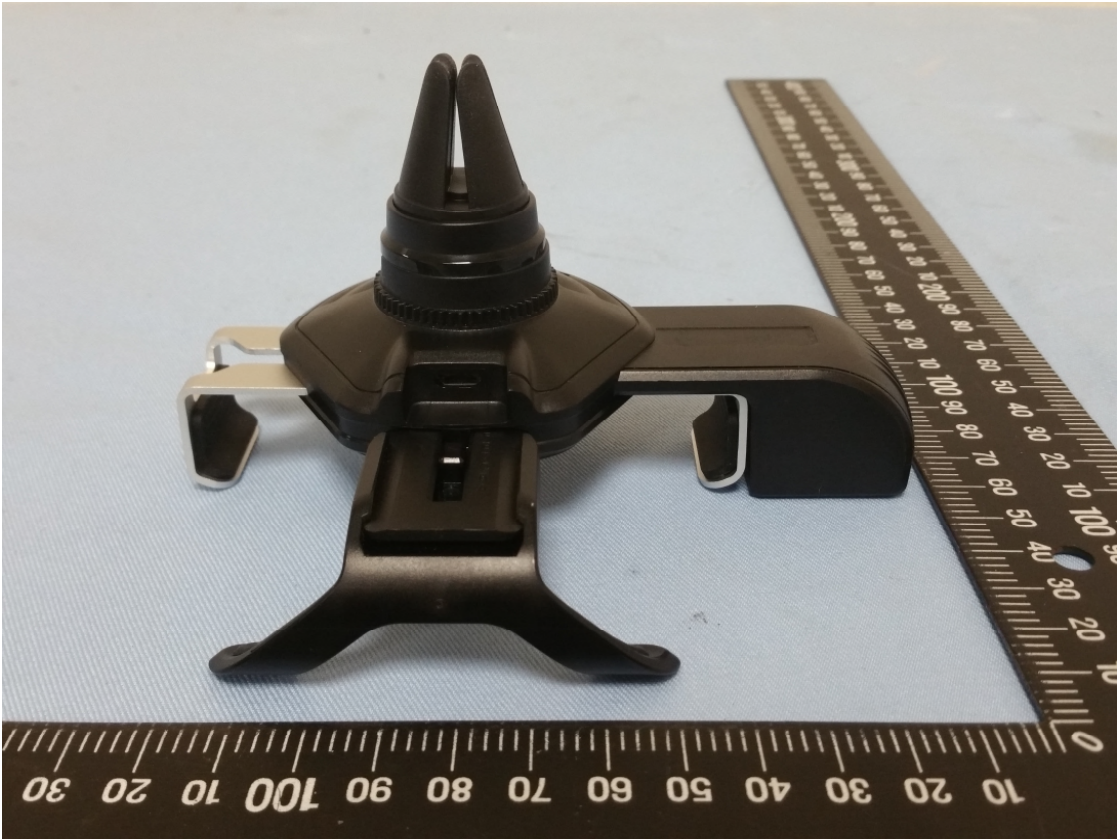

Product: Hand Gesture Controller
Type Identification: Wave1205

Product: Hand Gesture Controller

Type Identification: Wave1205

Product: Hand Gesture Controller

Type Identification: Wave1205