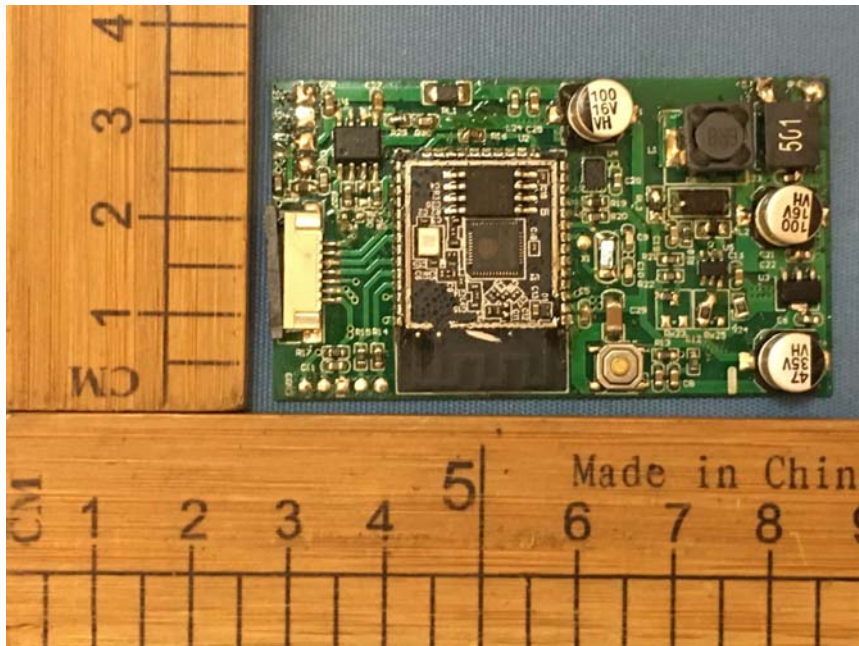

FCC ID: 2AOW9-TL

Internal Photo

Antenna

Antenna