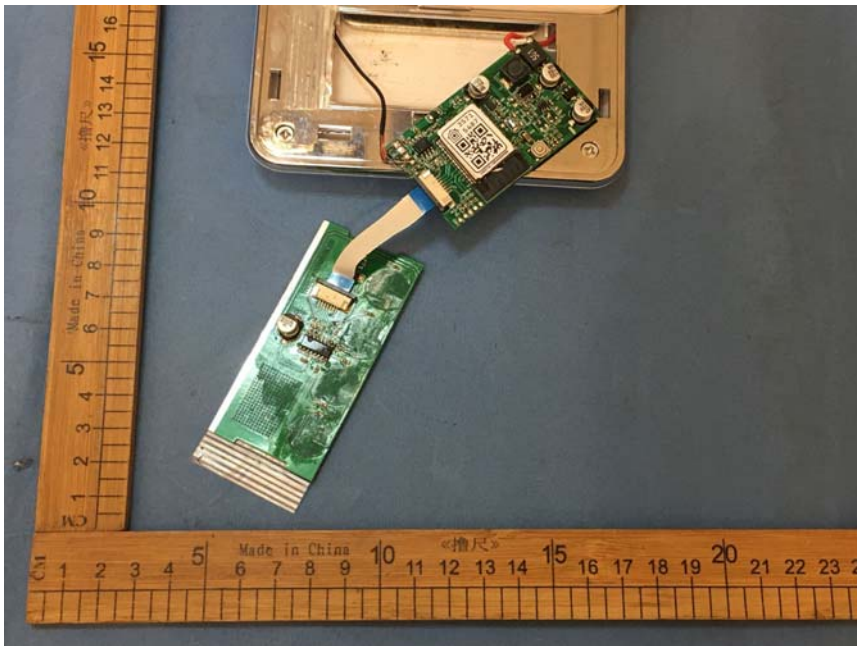

FCC ID: 2AOW9-TL

Internal Photo

Antenna

Antenna