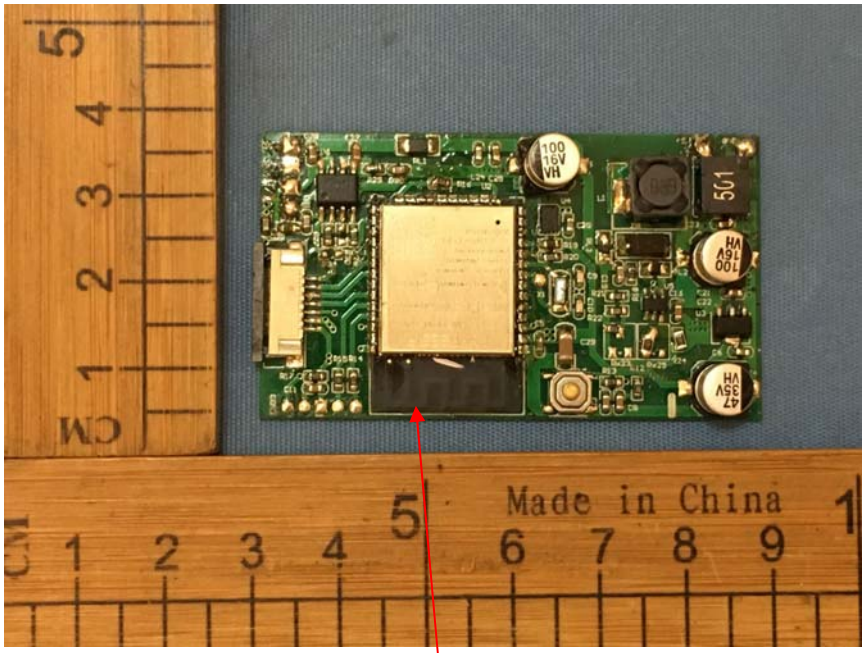

FCC ID: 2AOW9-TL

Internal Photo

Antenna

Antenna