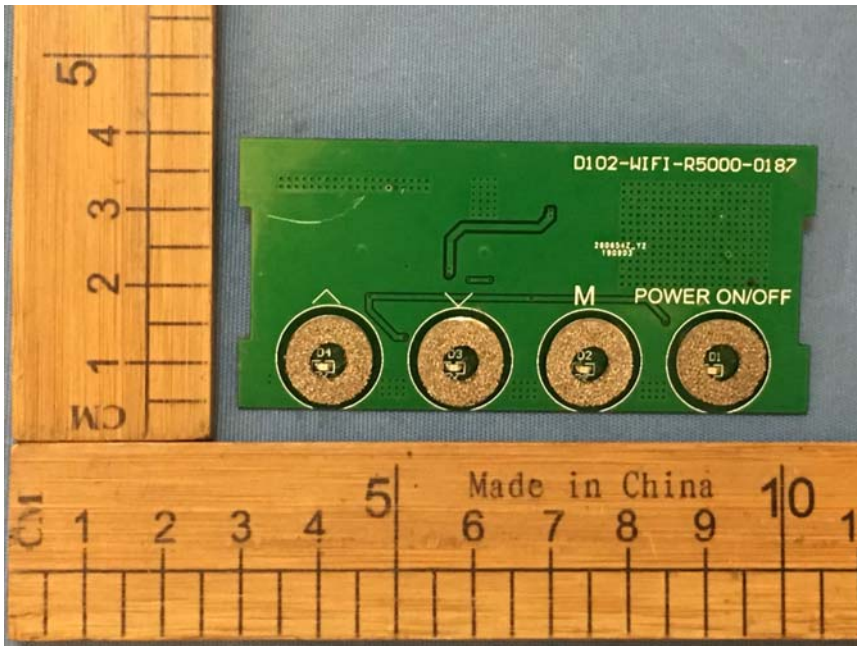

FCC ID: 2AOW9-TL

Internal Photo

Antenna

Antenna