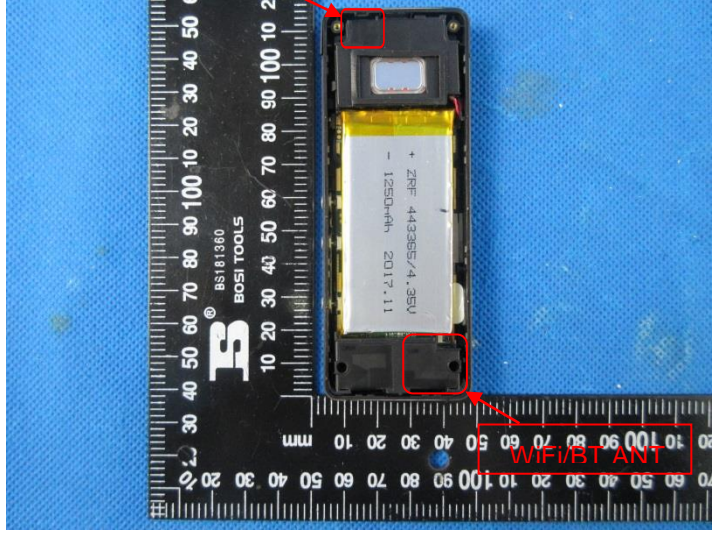

GSM/WCDMA/LTE ANT

+ ZRF 443365/4.35V  
- 1250mAh 2017.11