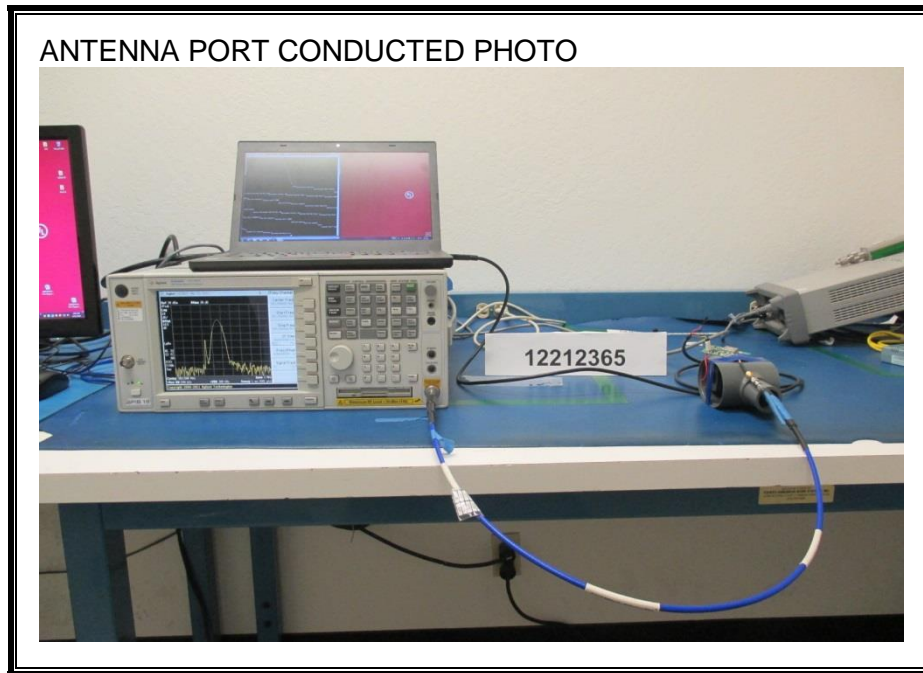

### ANTENNA PORT CONDUCTED RF MEASUREMENT SETUP

**RADIATED RF MEASUREMENT SETUP**

**BELOW 30MHz (FRONT)**

**BELOW 30MHz (BACK)**

**BELOW 1GHz (FRONT)**

**BELOW 1GHz (BACK)**

**ABOVE 1GHz (FRONT)**

**ABOVE 1GHz (BACK)**