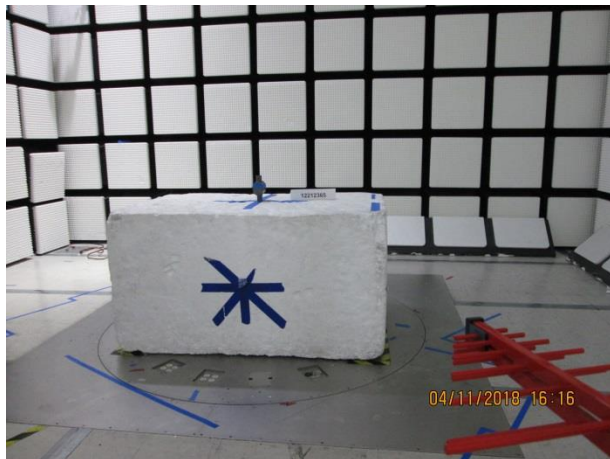

### ANTENNA PORT CONDUCTED RF MEASUREMENT SETUP

**RADIATED RF MEASUREMENT SETUP**

**BELOW 30MHz (FRONT)**

**BELOW 30MHz (BACK)**

**BELOW 1GHz (FRONT)**

**BELOW 1GHz (BACK)**

**ABOVE 1GHz (FRONT)**

**ABOVE 1GHz (BACK)**