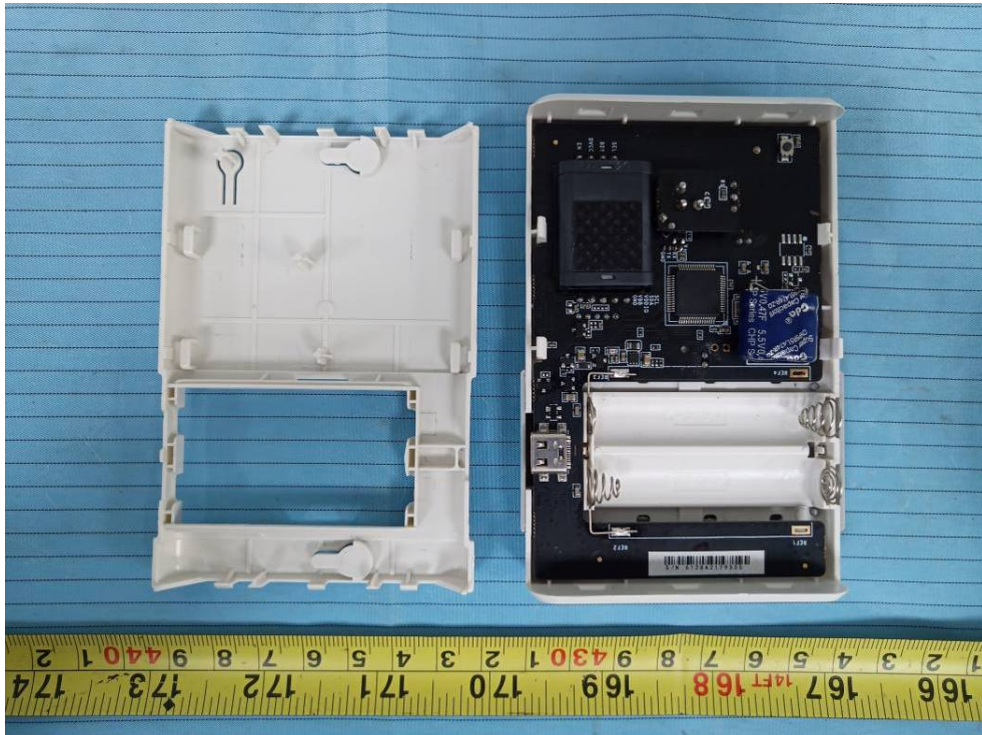

EXHIBIT C - EUT INTERNAL PHOTOGRAPHS

Model: AM102-915

Lora
Antenna

NFC Antenna

Battery

Model: AM100-915