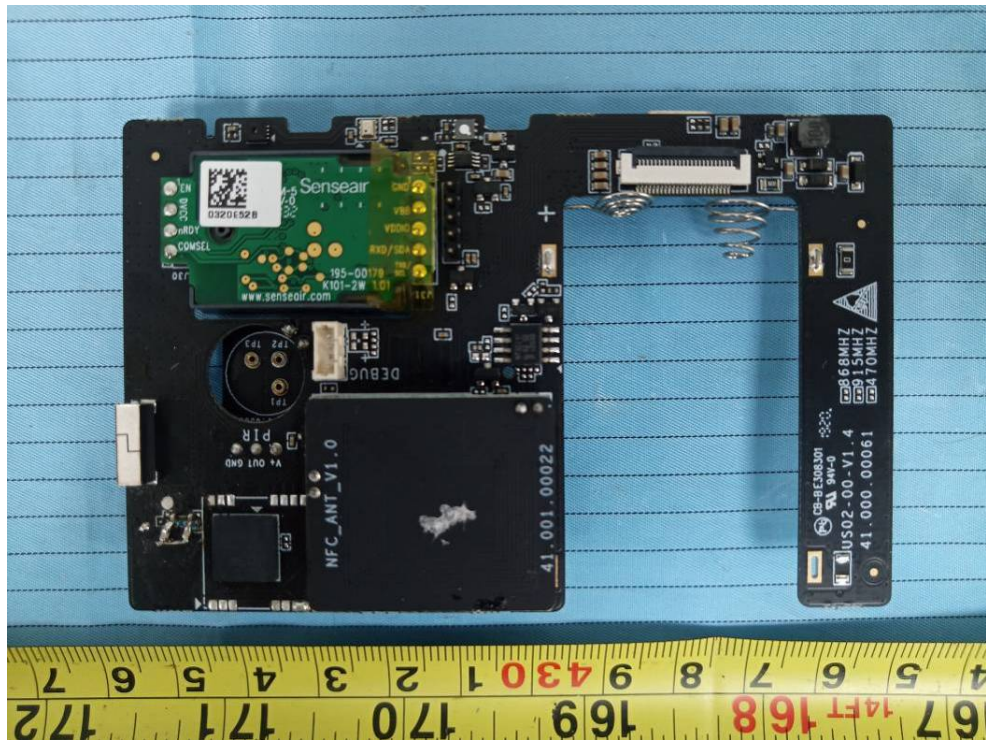

EXHIBIT C - EUT INTERNAL PHOTOGRAPHS

Model: AM102-915

Lora
Antenna

NFC Antenna

Battery

Model: AM100-915