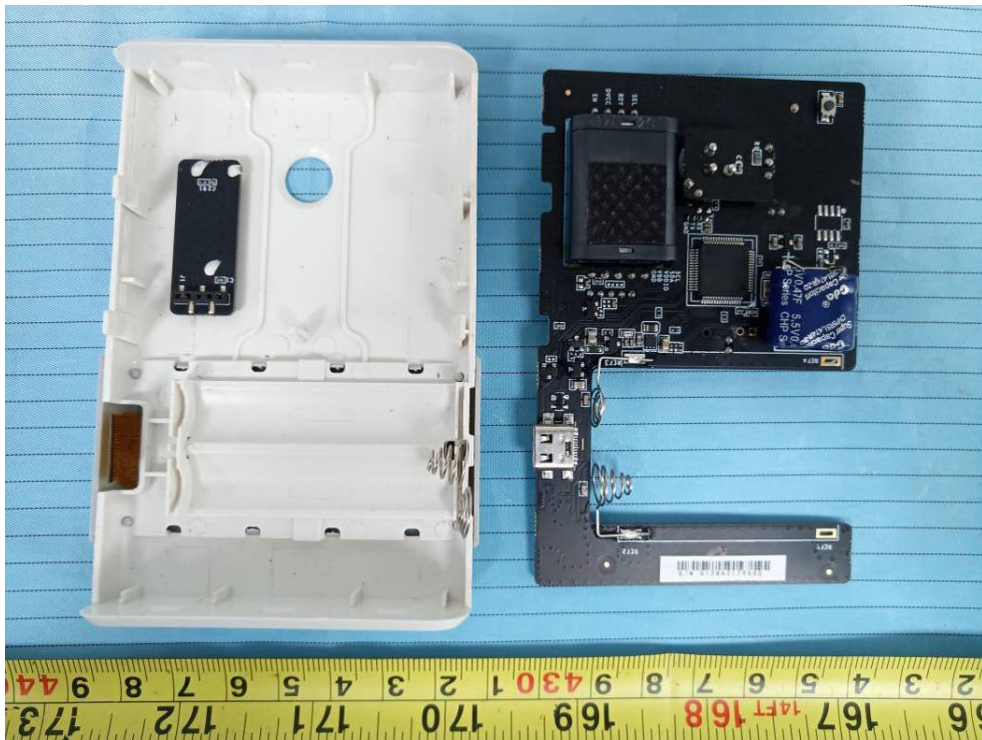

EXHIBIT C - EUT INTERNAL PHOTOGRAPHS

Model: AM102-915

Lora
Antenna

NFC Antenna

Battery

Model: AM100-915