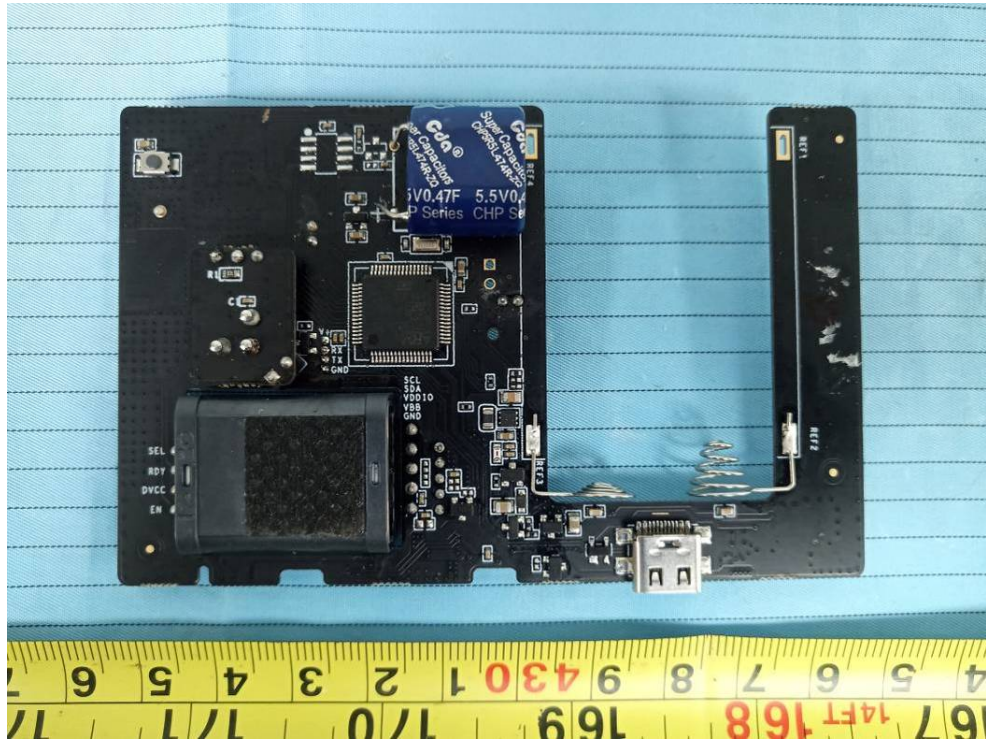

EXHIBIT C - EUT INTERNAL PHOTOGRAPHS

Model: AM102-915

Lora
Antenna

NFC Antenna

Battery

Model: AM100-915