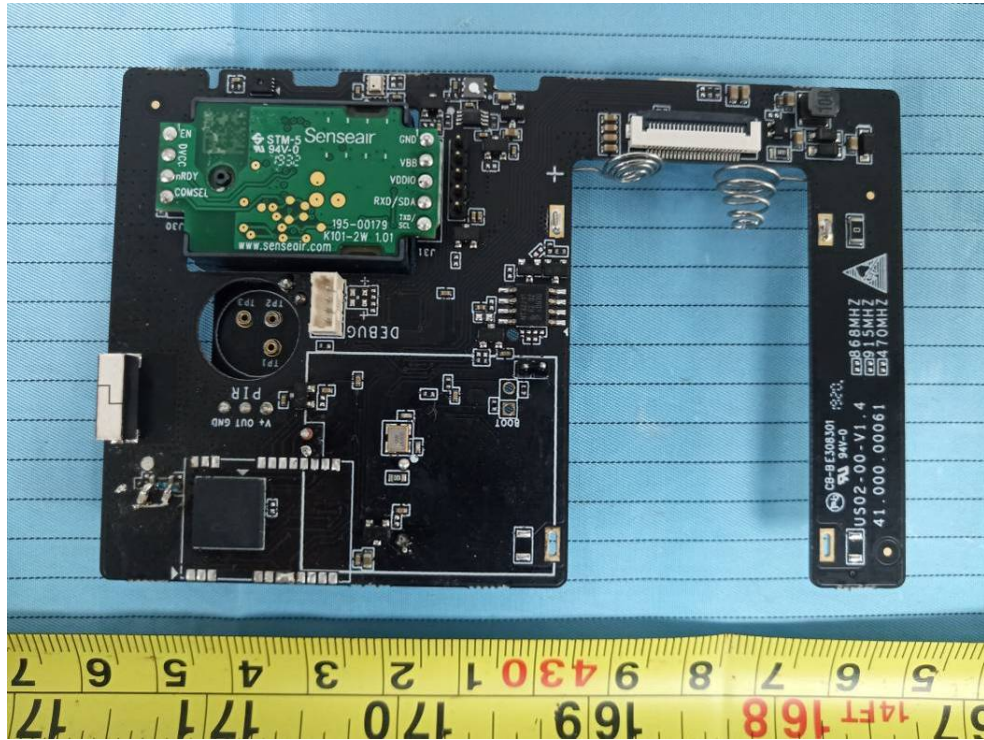

EXHIBIT C - EUT INTERNAL PHOTOGRAPHS

Model: AM102-915

Lora
Antenna

NFC Antenna

Battery

Model: AM100-915