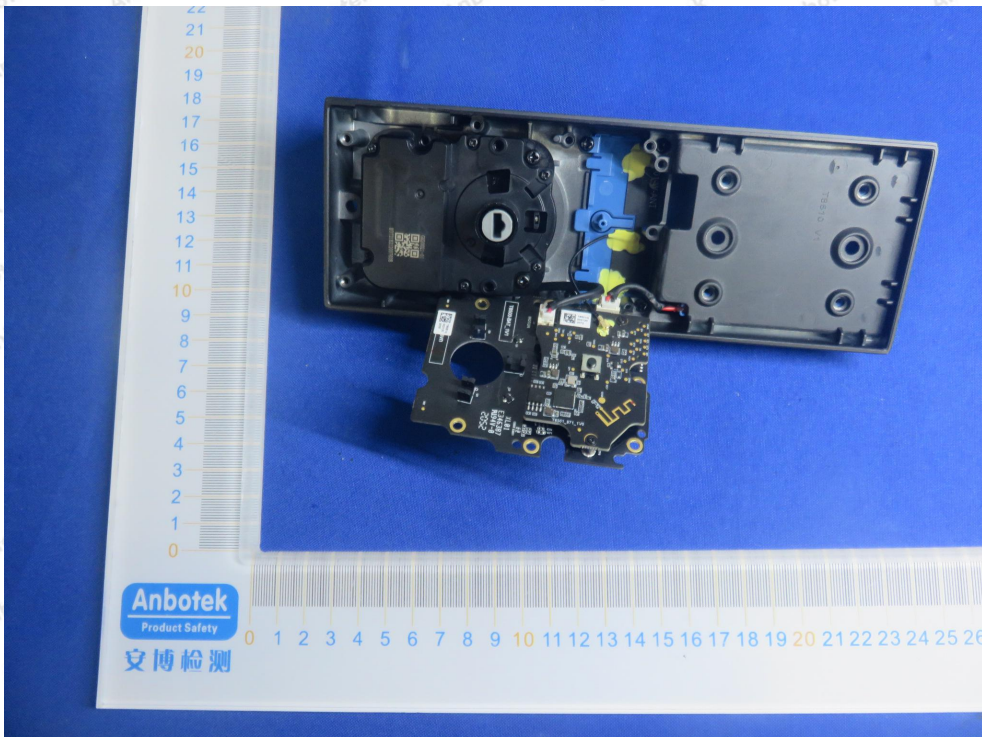

FCC ID: 2AOKB-T8501

**Shenzhen Anbotek Compliance Laboratory Limited**

Address: 1/F., Building D, Sogood Science and Technology Park, Sanwei Community, Hangcheng Street, Bao'an District, Shenzhen, Guangdong, China.  
Tel: (86) 755-26066440 Fax: (86) 755-26014772 Email: service@anbotek.com