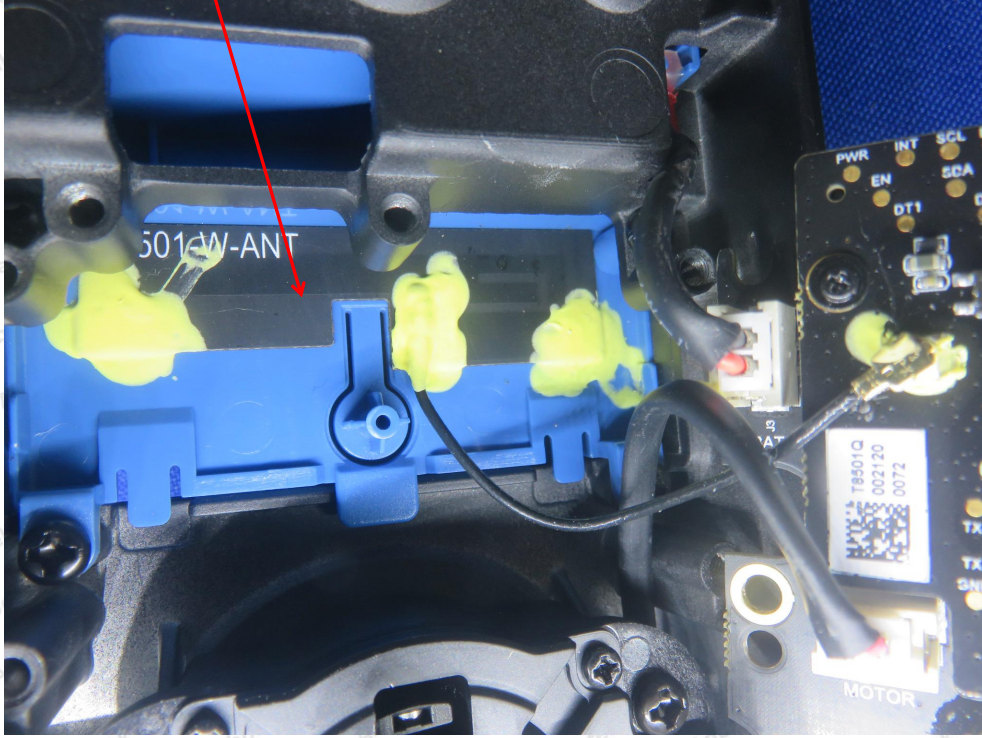

WiFi 2.4G ANT

Shenzhen Anbotek Compliance Laboratory Limited

Address: 1/F., Building D, Sogood Science and Technology Park, Sanwei Community, Hangcheng Street, Bao'an District, Shenzhen, Guangdong, China.
Tel: (86) 755-26066440 Fax: (86) 755-26014772 Email: service@anbotek.com

Hotline
400-003-0500
www.anbotek.com