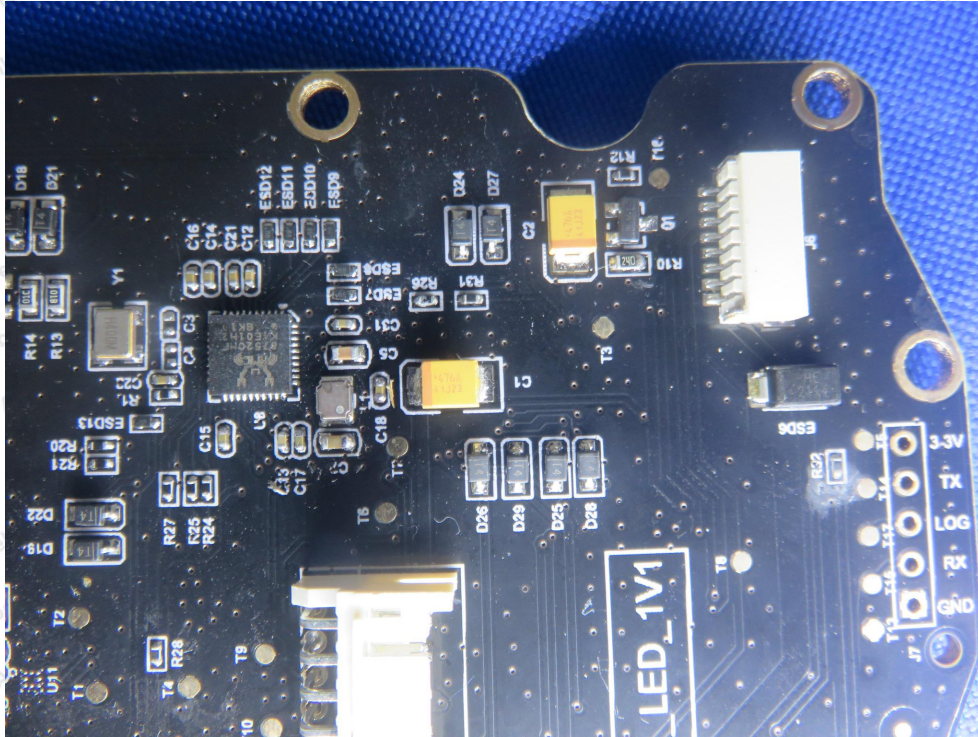

Shenzhen Anbotek Compliance Laboratory Limited

Address: 1/F., Building D, Sogood Science and Technology Park, Sanwei Community, Hangcheng Street, Bao'an District, Shenzhen, Guangdong, China.

Tel: (86) 755-26066440 Fax: (86) 755-26014772 Email: service@anbotek.com

Hotline
400-003-0500
www.anbotek.com