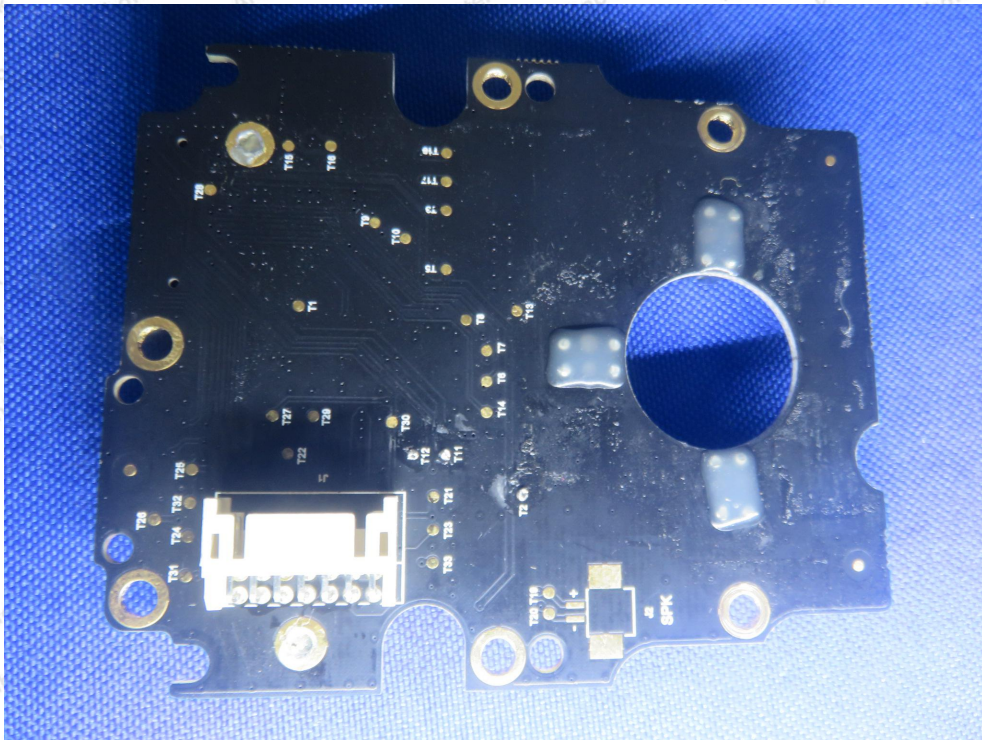

Shenzhen Anbotek Compliance Laboratory Limited

Address: 1/F., Building D, Sogood Science and Technology Park, Sanwei Community, Hangcheng Street, Bao'an District, Shenzhen, Guangdong, China.

Tel: (86) 755-26066440 Fax: (86) 755-26014772 Email: service@anbotek.com

Hotline
400-003-0500
www.anbotek.com