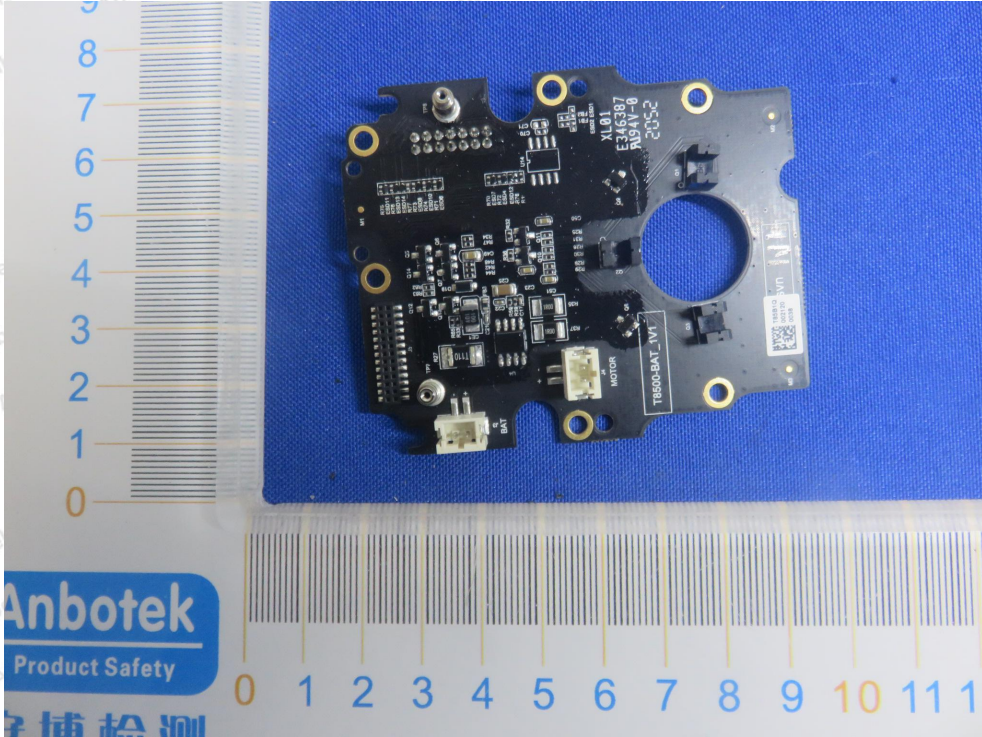

Shenzhen Anbotek Compliance Laboratory Limited

Address: 1/F., Building D, Sogood Science and Technology Park, Sanwei Community, Hangcheng Street, Bao'an District, Shenzhen, Guangdong, China.

Tel: (86) 755-26066440 Fax: (86) 755-26014772 Email: service@anbotek.com

Hotline
400-003-0500
www.anbotek.com