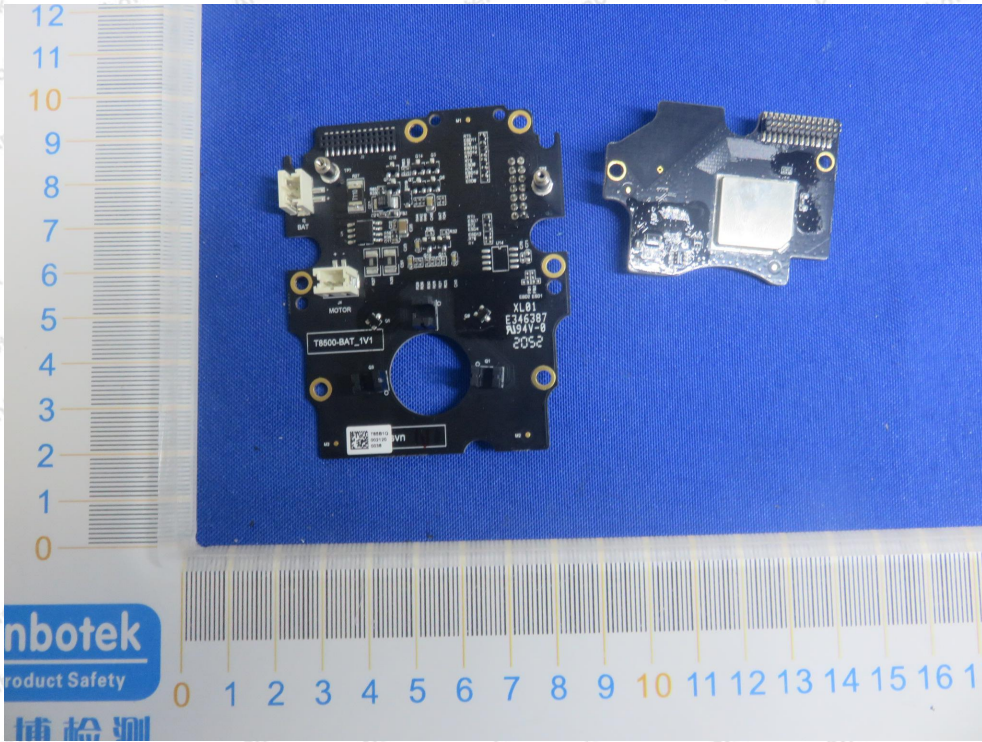

WiFi 2.4G ANT

Shenzhen Anbotek Compliance Laboratory Limited

Address: 1/F., Building D, Sogood Science and Technology Park, Sanwei Community, Hangcheng Street, Bao'an District, Shenzhen, Guangdong, China.
Tel: (86) 755-26066440 Fax: (86) 755-26014772 Email: service@anbotek.com

Hotline
400-003-0500
www.anbotek.com