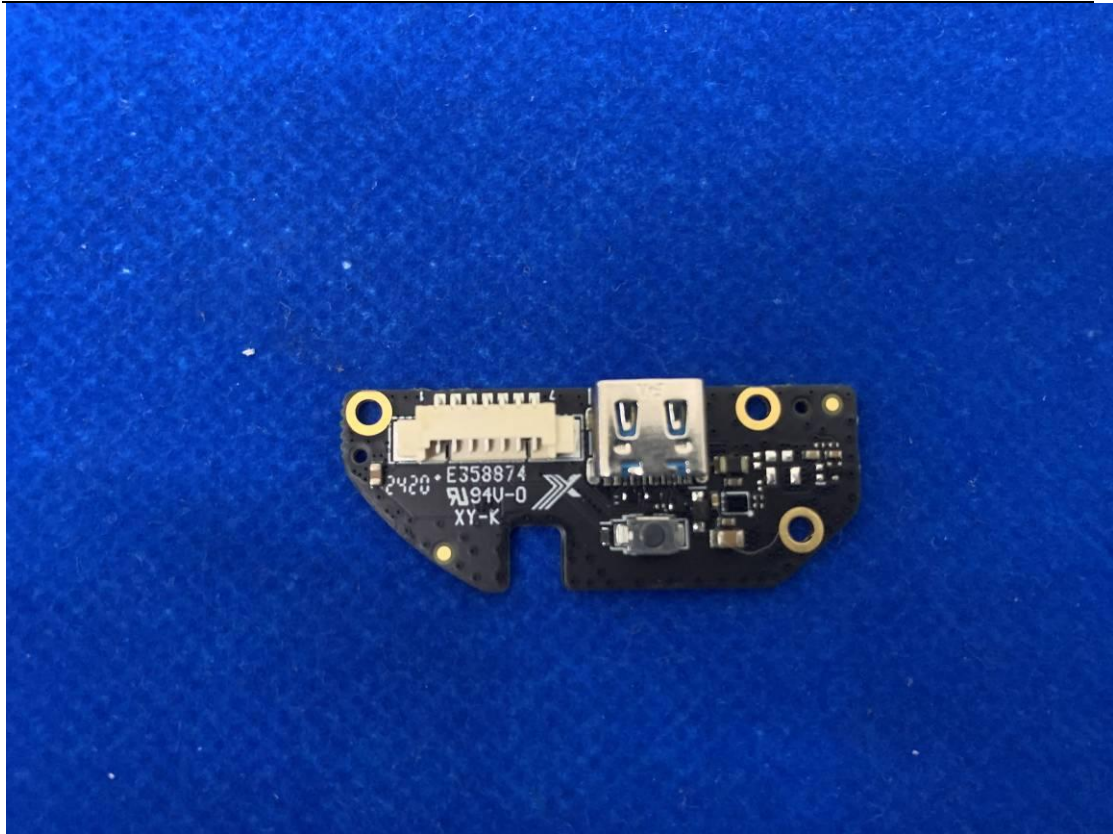

FCC ID: 2AOKB-T8416C IC: 23451-T8416C

## Internal Photos

### 1. EUT uncover view

## 2. Antenna view