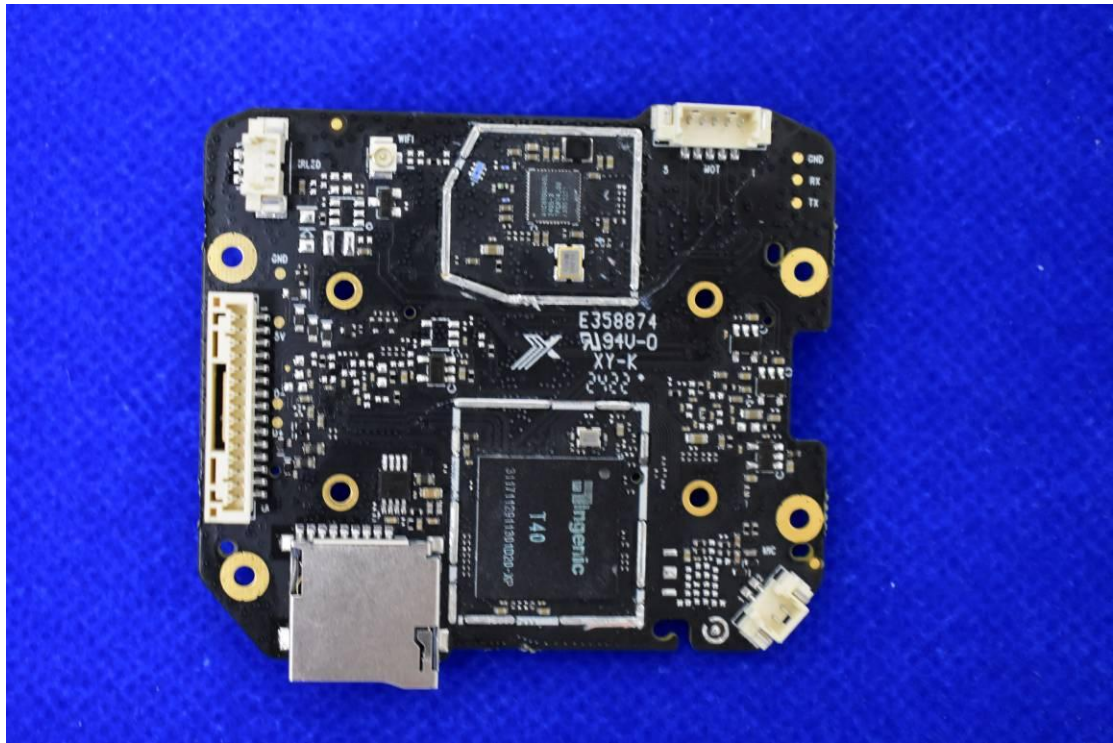

FCC ID: 2AOKB-T8416C IC: 23451-T8416C

## Internal Photos

### 1. EUT uncover view

## 2. Antenna view