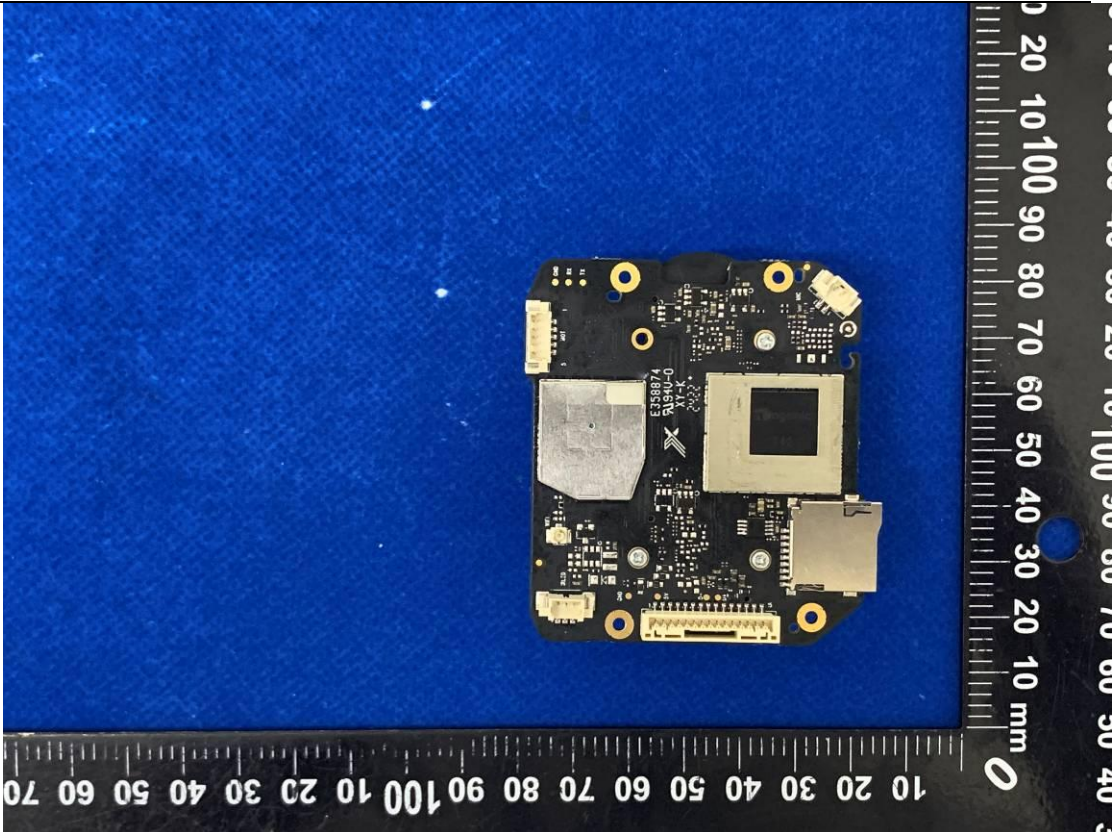

FCC ID: 2AOKB-T8416C IC: 23451-T8416C

## Internal Photos

### 1. EUT uncover view

## 2. Antenna view