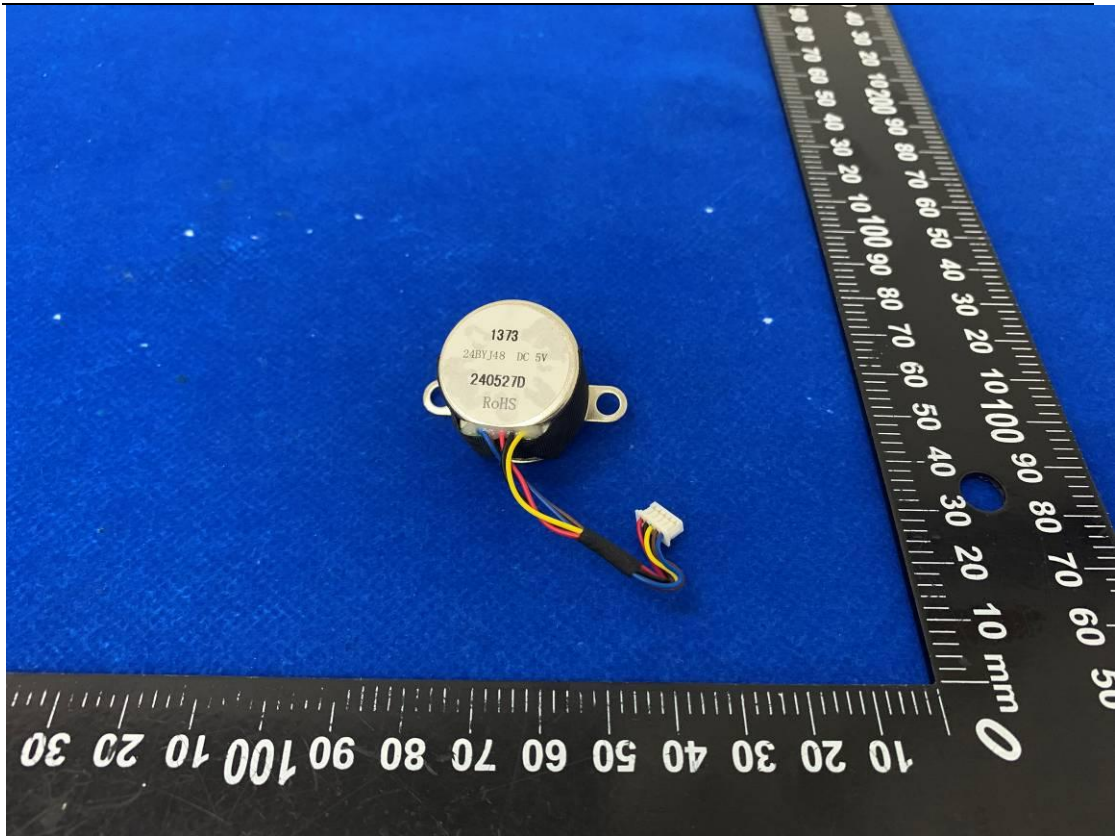

FCC ID: 2AOKB-T8416C IC: 23451-T8416C

## Internal Photos

## 2. Antenna view