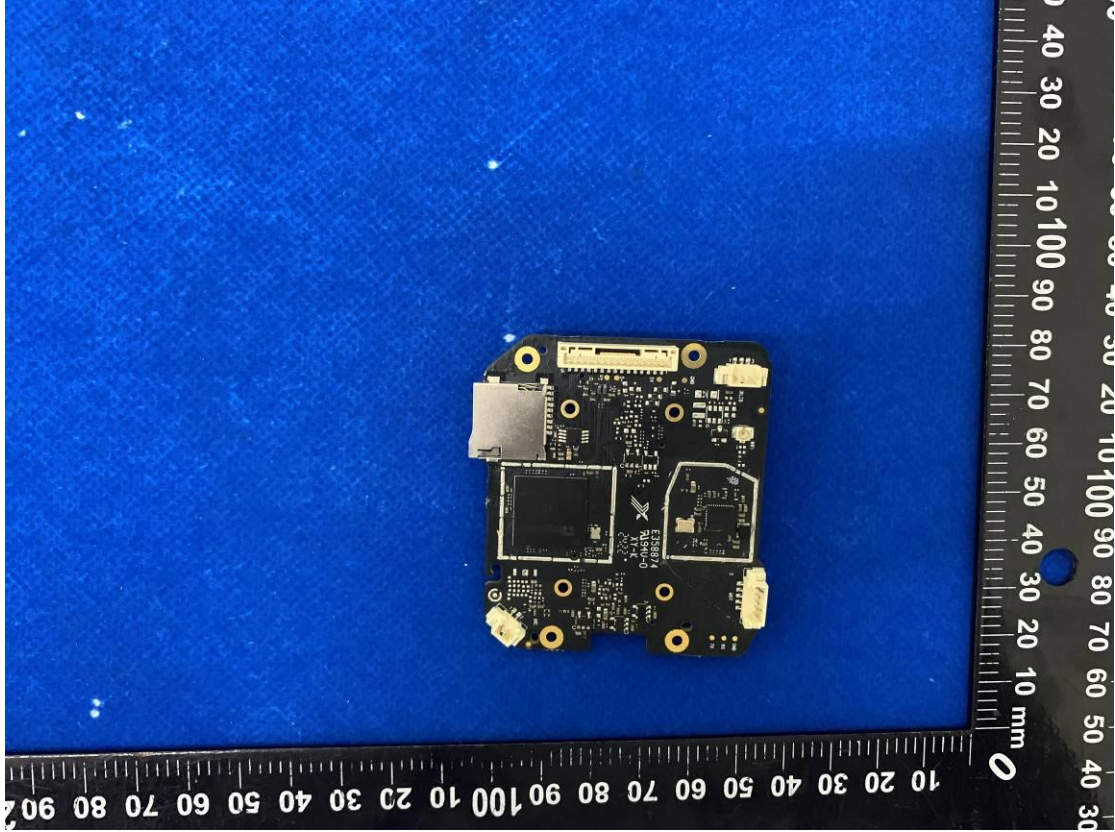

FCC ID: 2AOKB-T8416C IC: 23451-T8416C

## Internal Photos

### 1. EUT uncover view

## 2. Antenna view