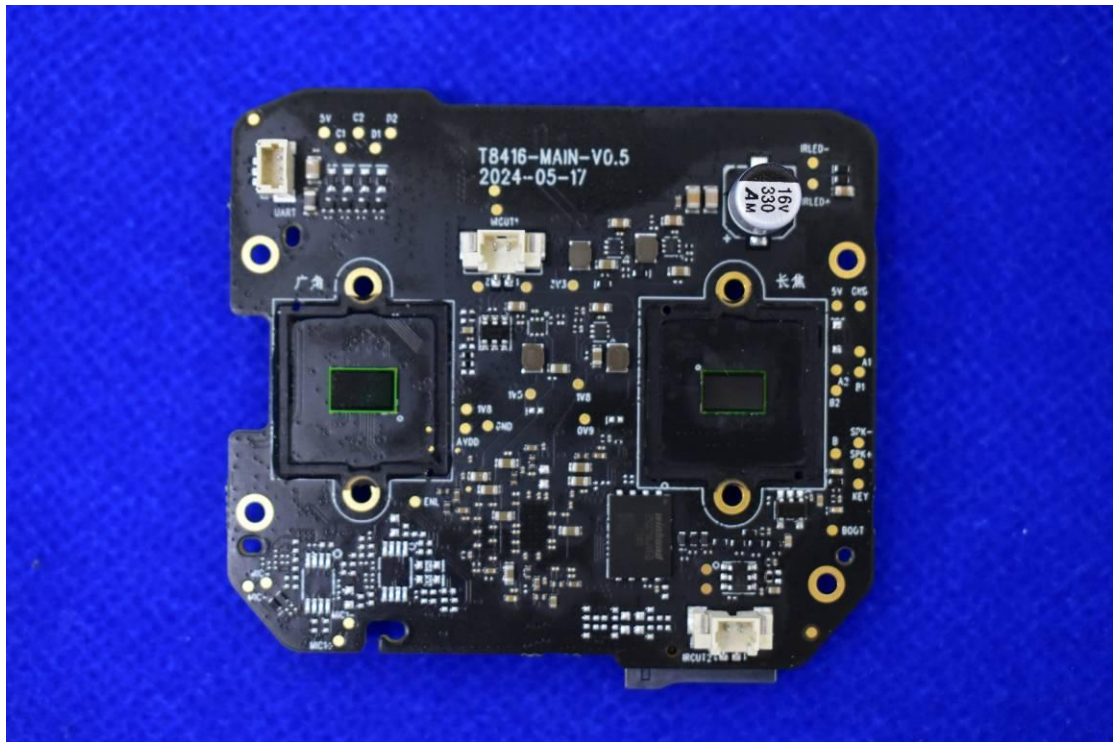

FCC ID: 2AOKB-T8416C IC: 23451-T8416C

## Internal Photos

### 1. EUT uncover view

## 2. Antenna view