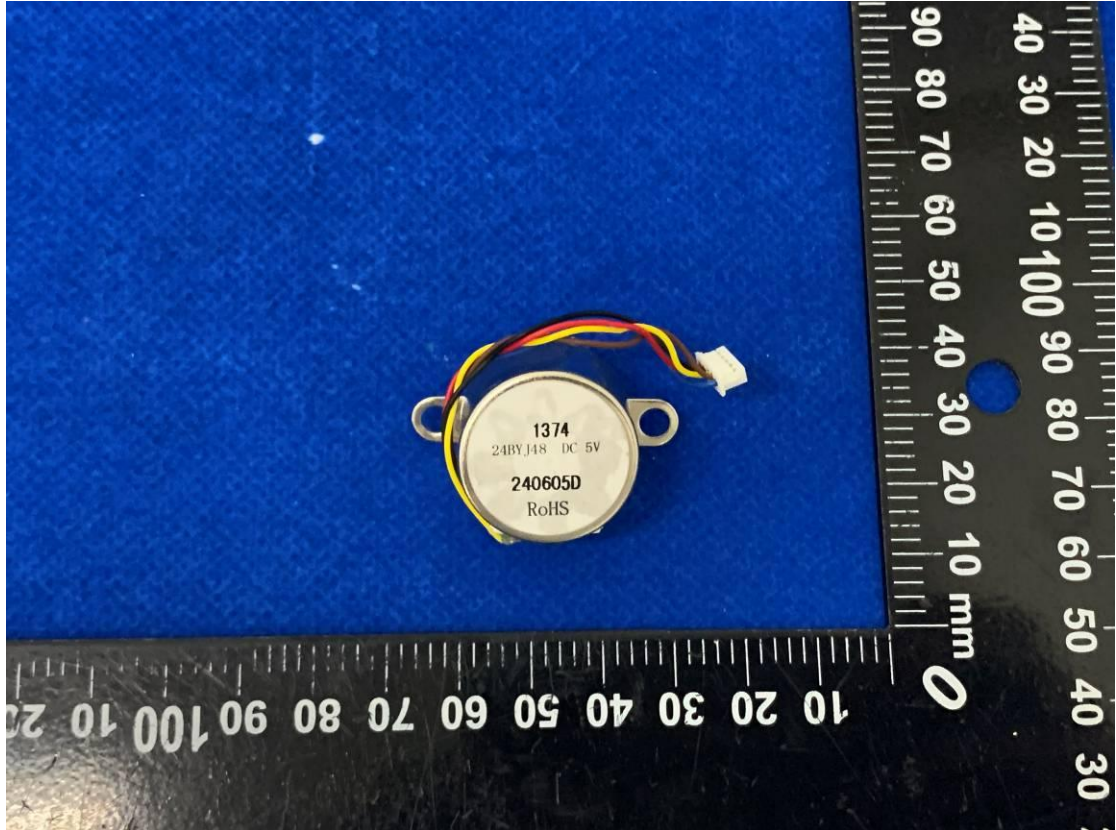

FCC ID: 2AOKB-T8416C IC: 23451-T8416C

## Internal Photos

### 1. EUT uncover view

## 2. Antenna view