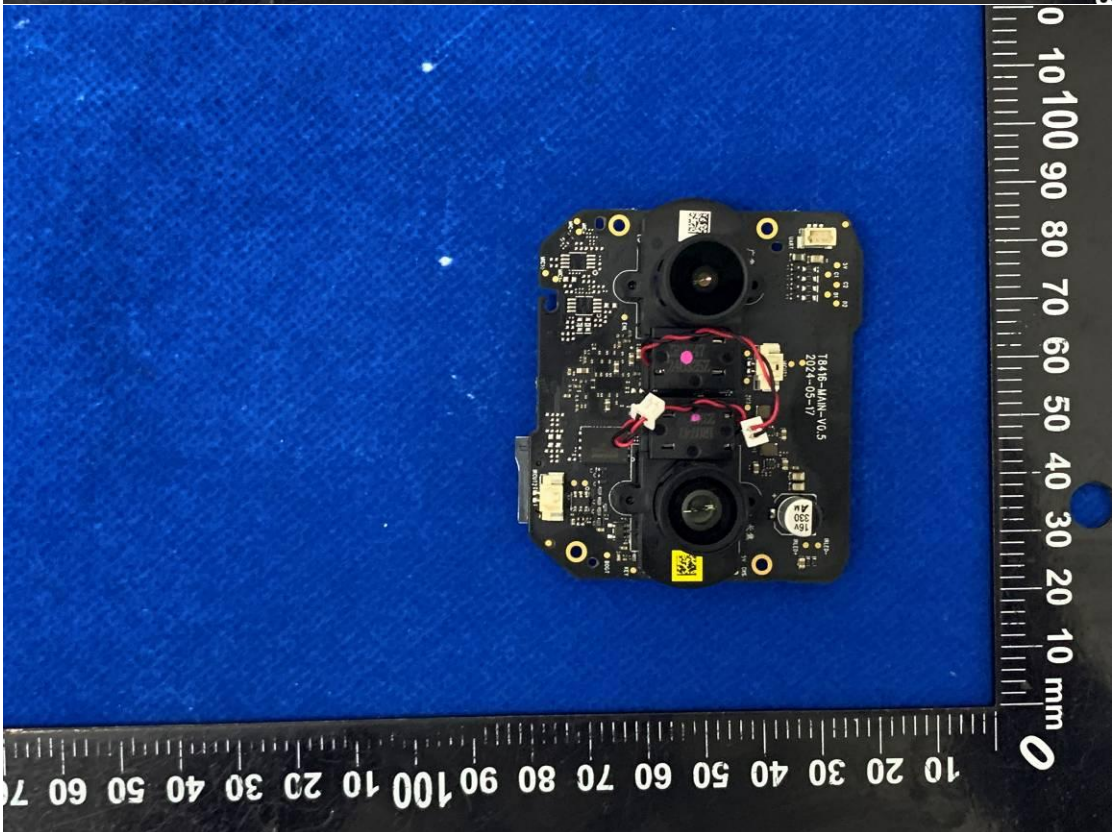

FCC ID: 2AOKB-T8416C IC: 23451-T8416C

## Internal Photos

### 1. EUT uncover view

## 2. Antenna view