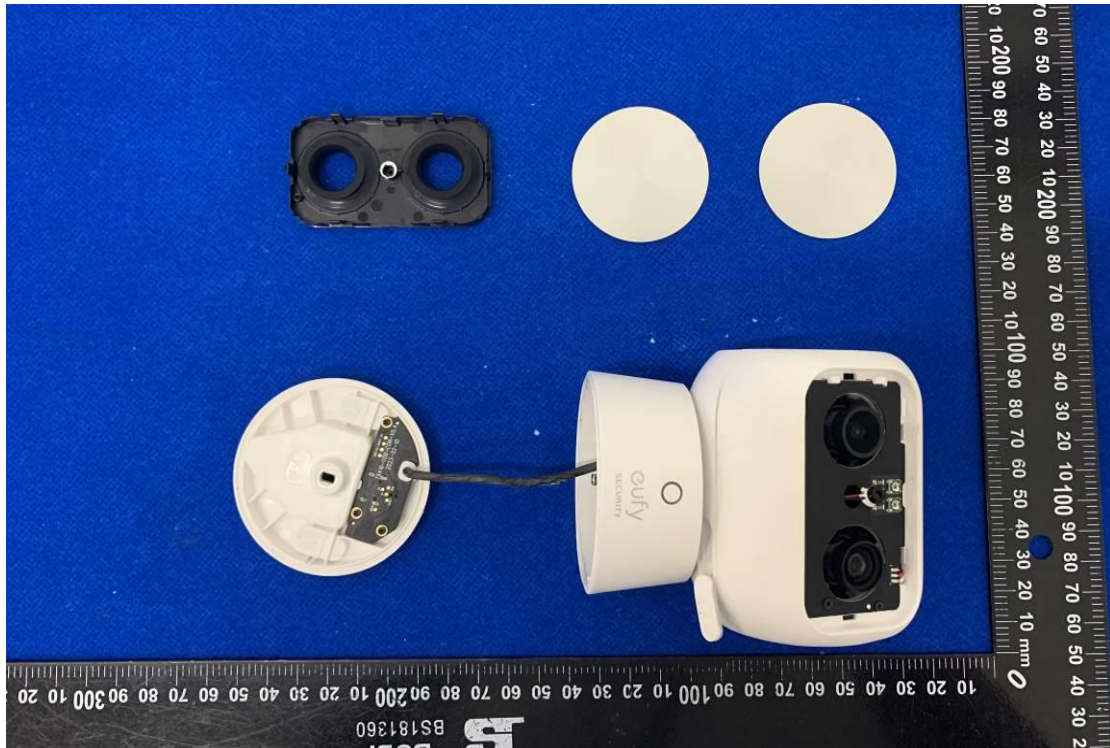

FCC ID: 2AOKB-T8416C IC: 23451-T8416C

## Internal Photos

## 2. Antenna view