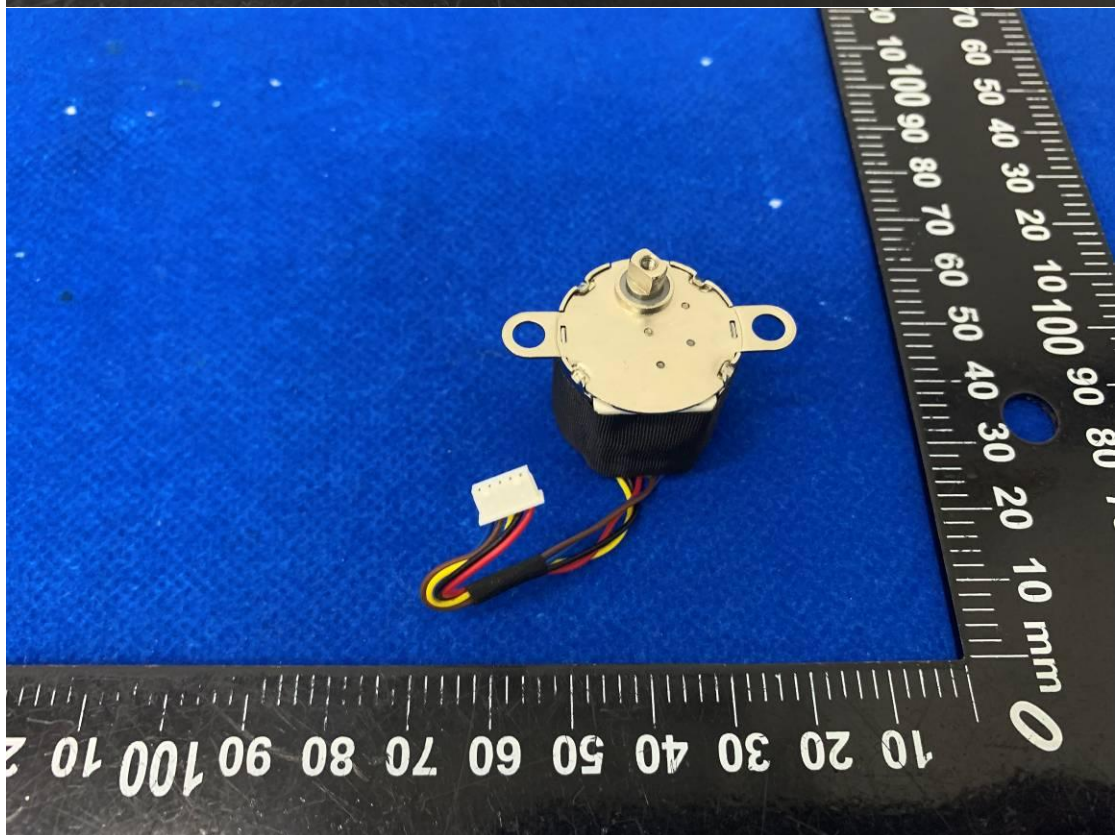

FCC ID: 2AOKB-T8416C IC: 23451-T8416C

## Internal Photos

## 2. Antenna view