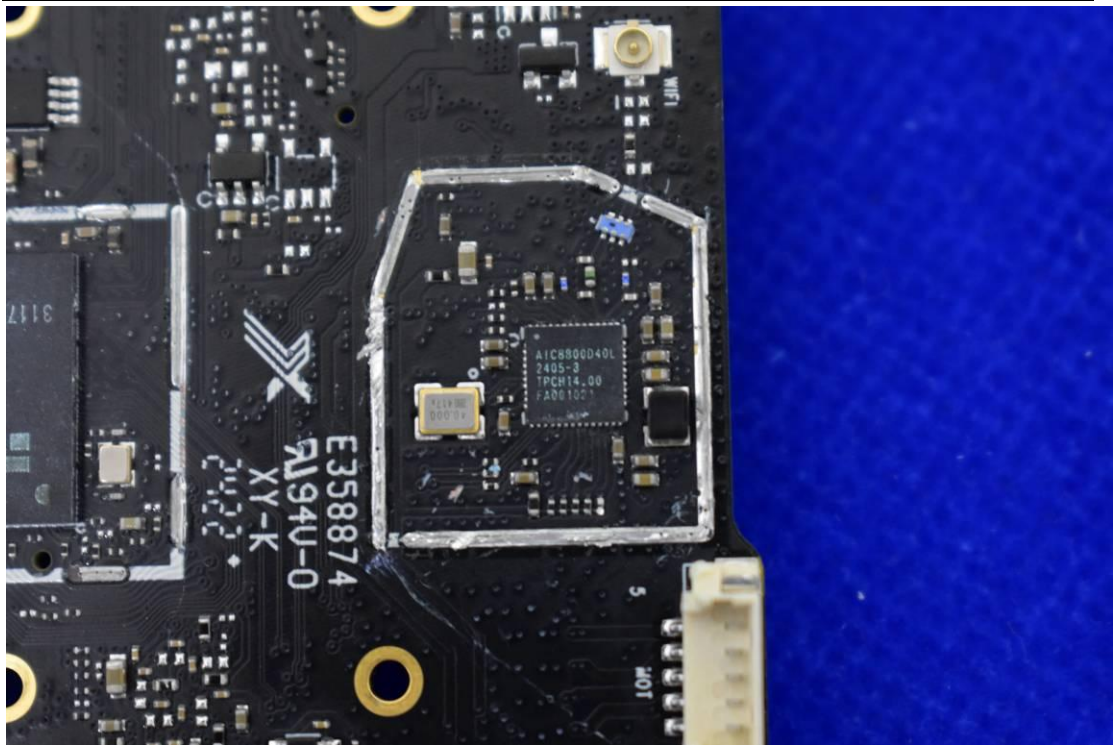

FCC ID: 2AOKB-T8416C IC: 23451-T8416C

## Internal Photos

### 1. EUT uncover view

## 2. Antenna view