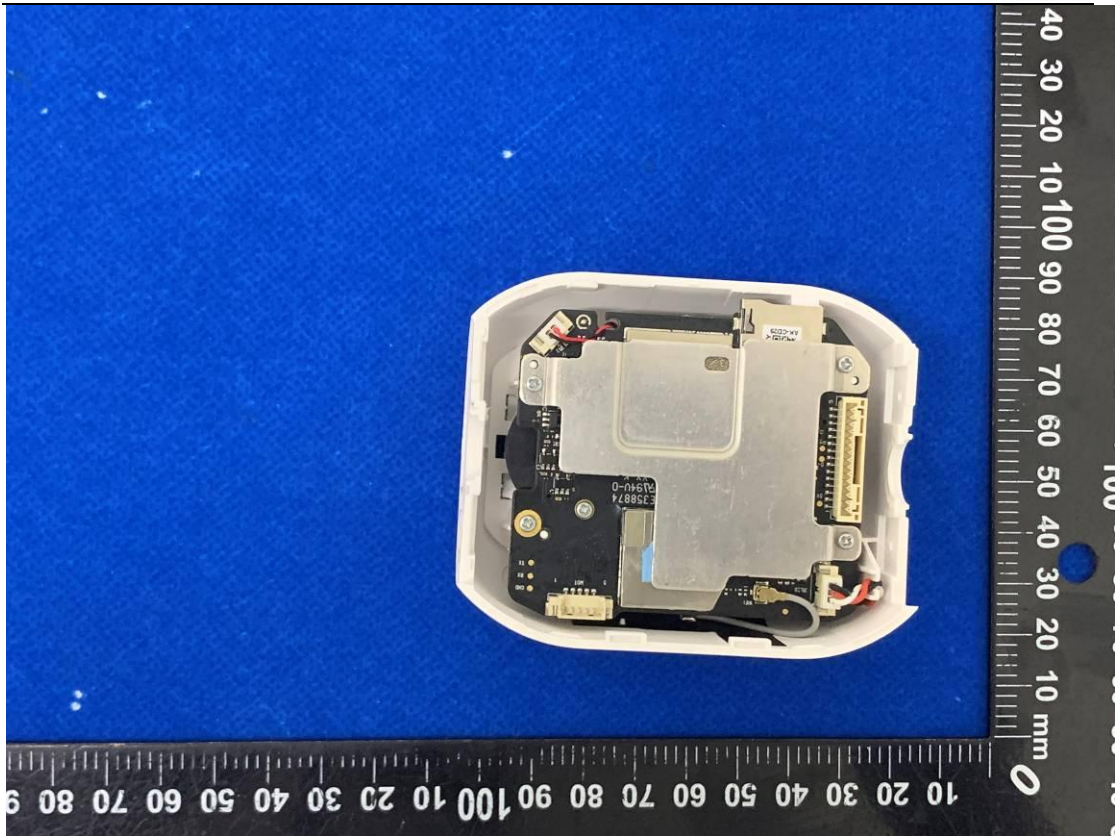

FCC ID: 2AOKB-T8416C IC: 23451-T8416C

## Internal Photos

### 1. EUT uncover view

## 2. Antenna view