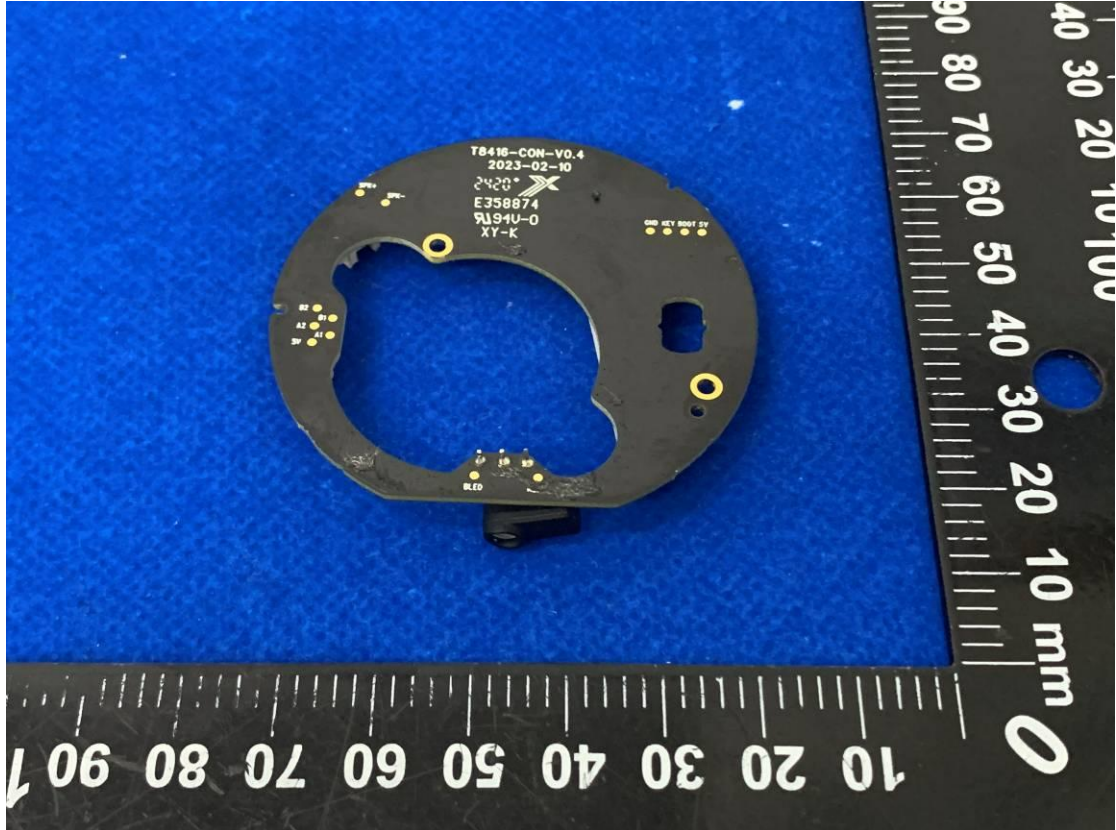

FCC ID: 2AOKB-T8416C IC: 23451-T8416C

## Internal Photos

### 1. EUT uncover view

## 2. Antenna view