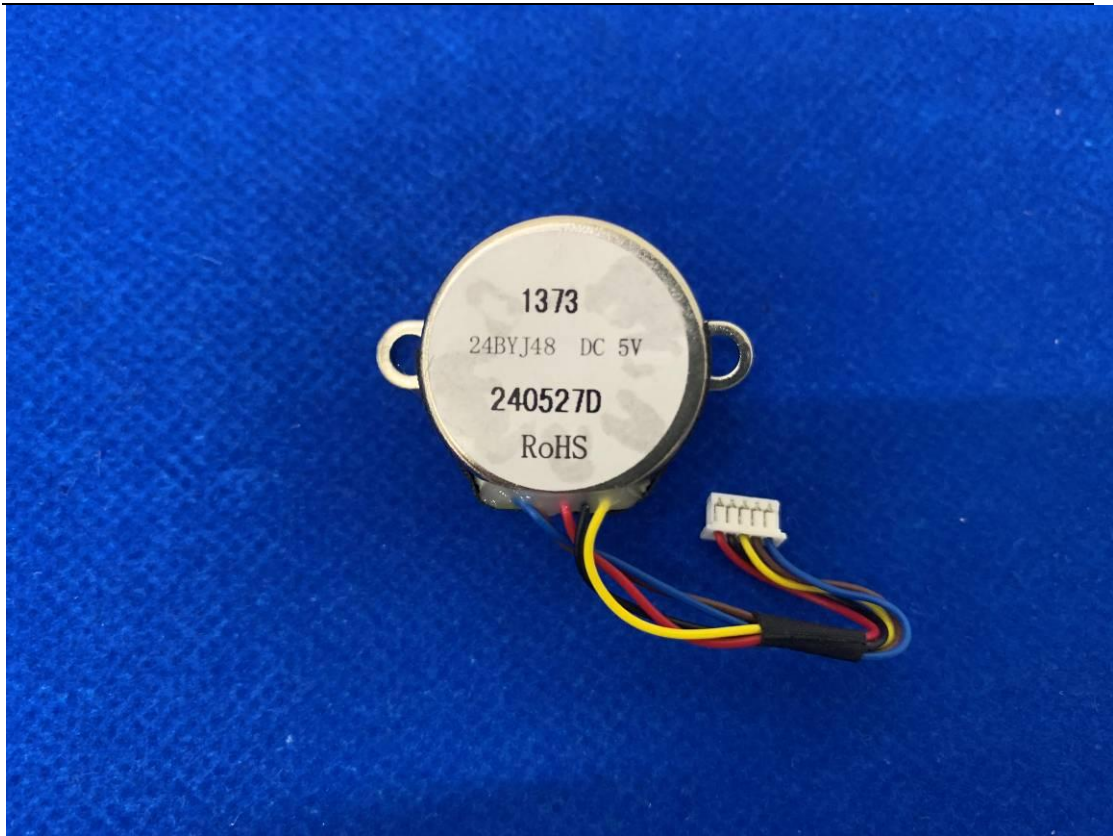

FCC ID: 2AOKB-T8416C IC: 23451-T8416C

## Internal Photos

## 2. Antenna view