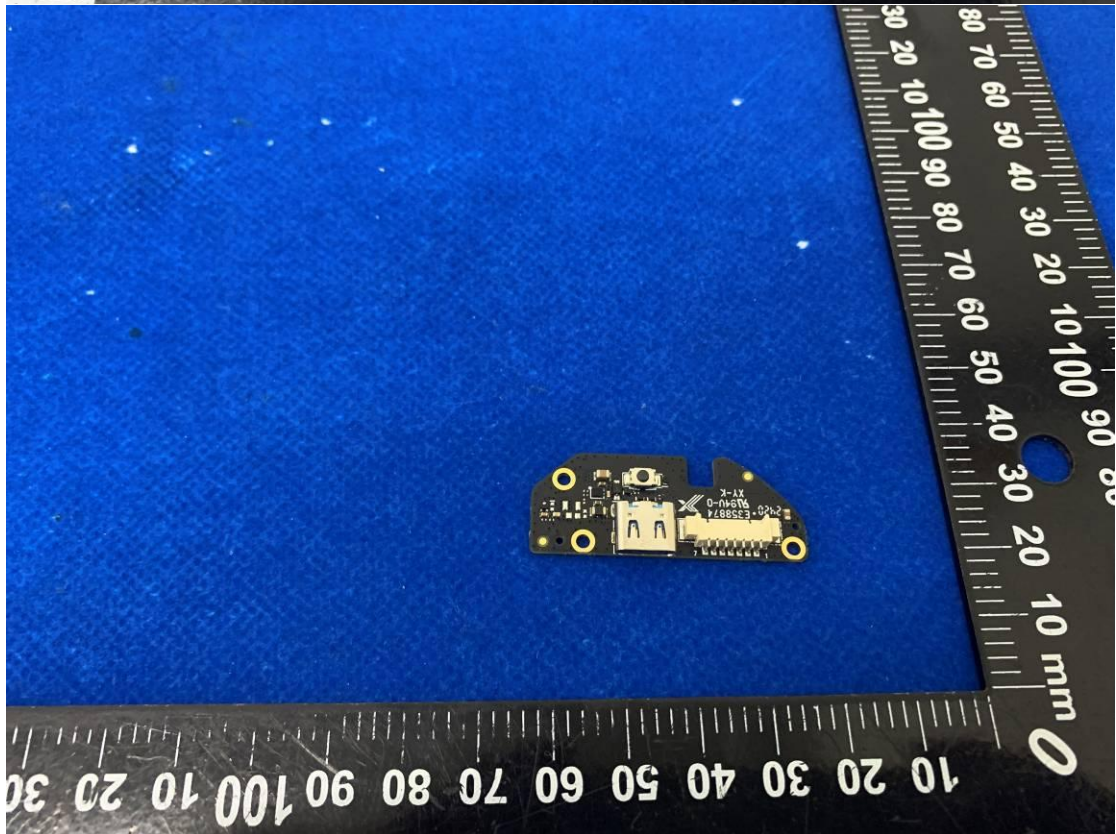

FCC ID: 2AOKB-T8416C IC: 23451-T8416C

## Internal Photos

### 1. EUT uncover view

## 2. Antenna view