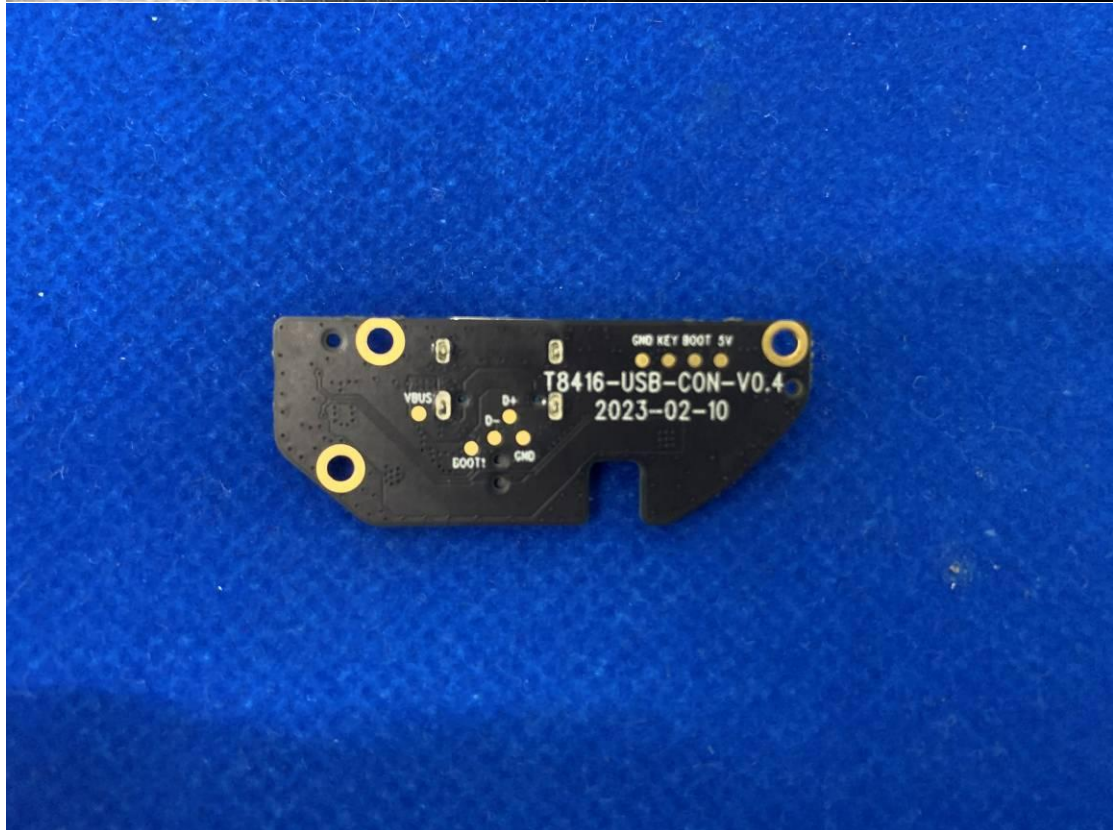

FCC ID: 2AOKB-T8416C IC: 23451-T8416C

## Internal Photos

### 1. EUT uncover view

## 2. Antenna view