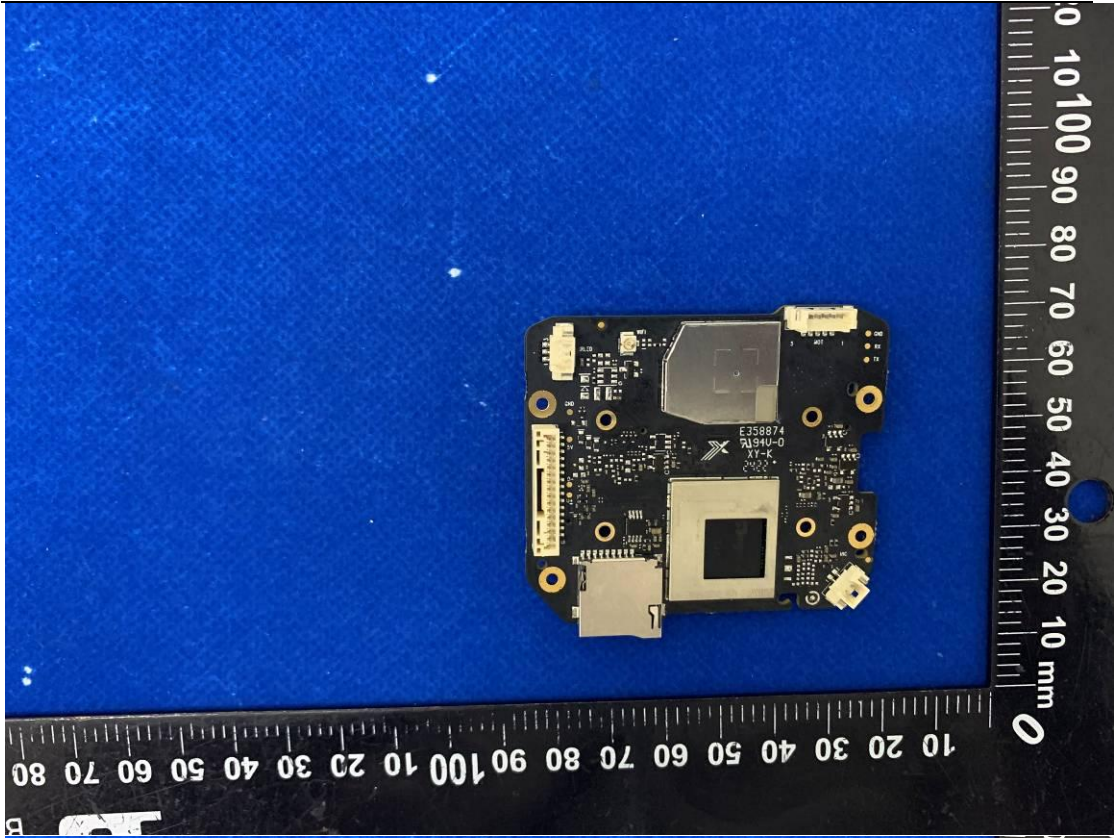

FCC ID: 2AOKB-T8416C IC: 23451-T8416C

## Internal Photos

### 1. EUT uncover view

## 2. Antenna view