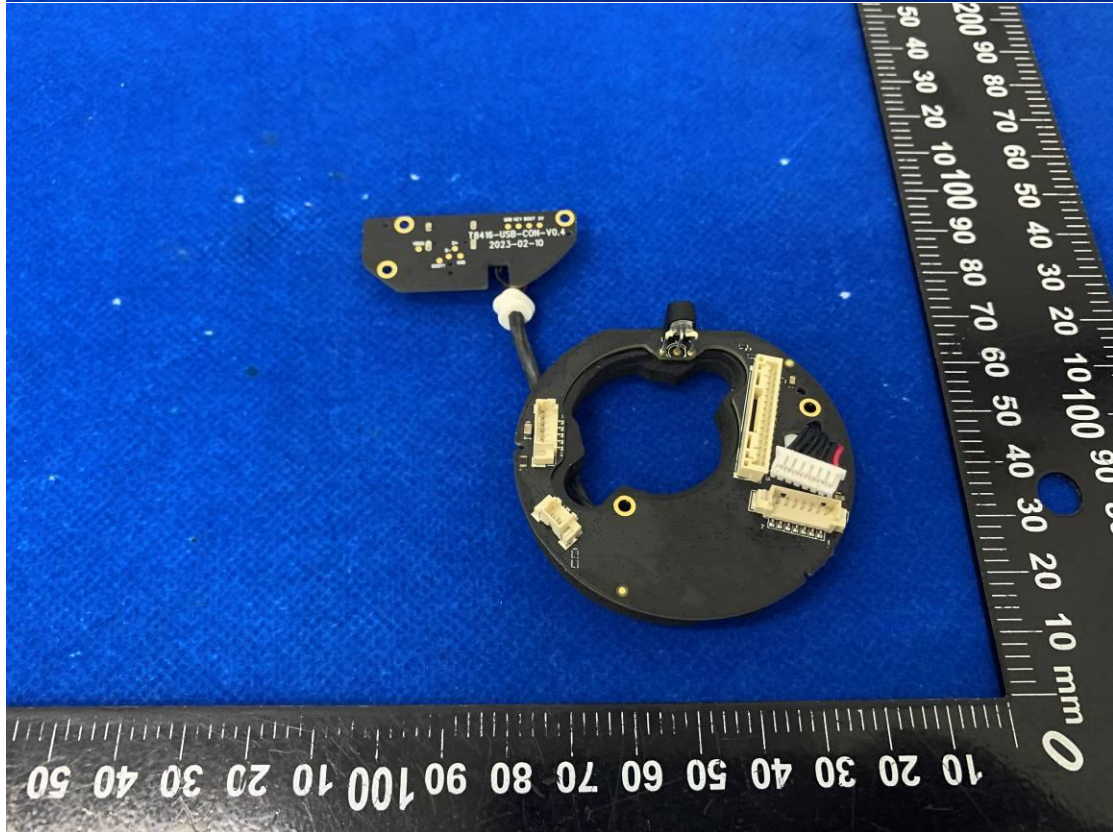

FCC ID: 2AOKB-T8416C IC: 23451-T8416C

## Internal Photos

### 1. EUT uncover view

## 2. Antenna view