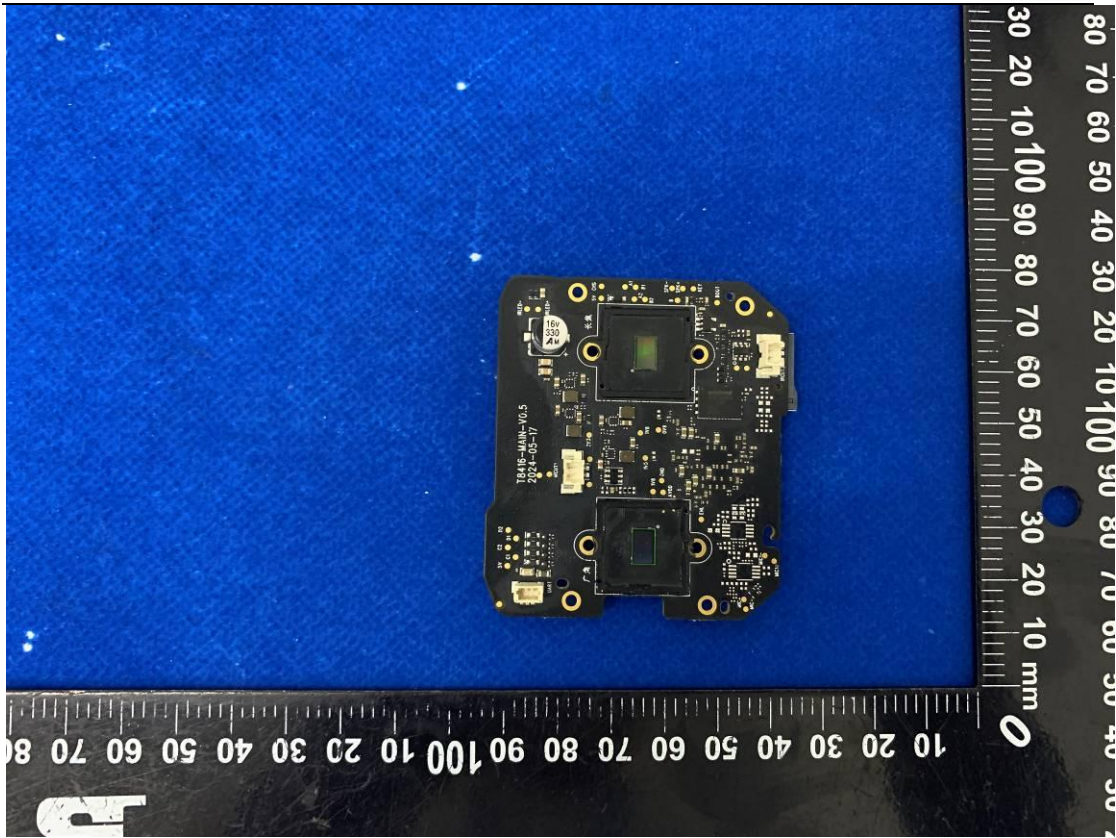

FCC ID: 2AOKB-T8416C IC: 23451-T8416C

## Internal Photos

### 1. EUT uncover view

## 2. Antenna view