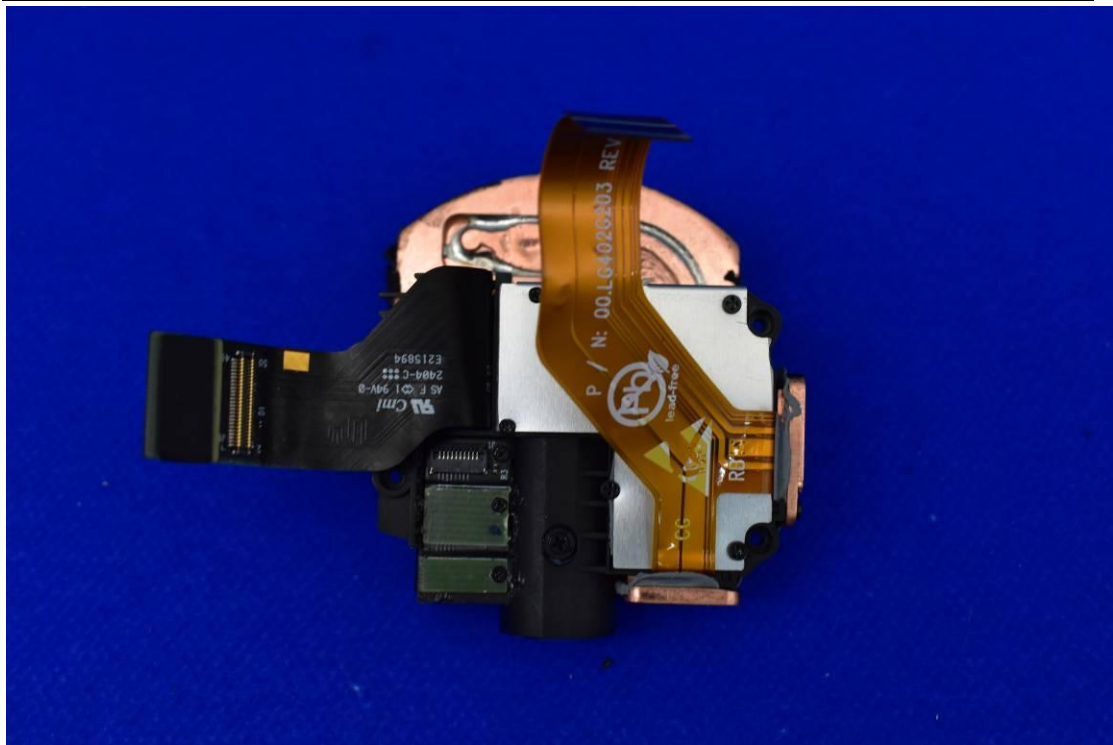

FCC ID: 2AOKB-D4112 IC: 23451-D4112

Internal Photos

1. EUT uncover view

2. Antenna view