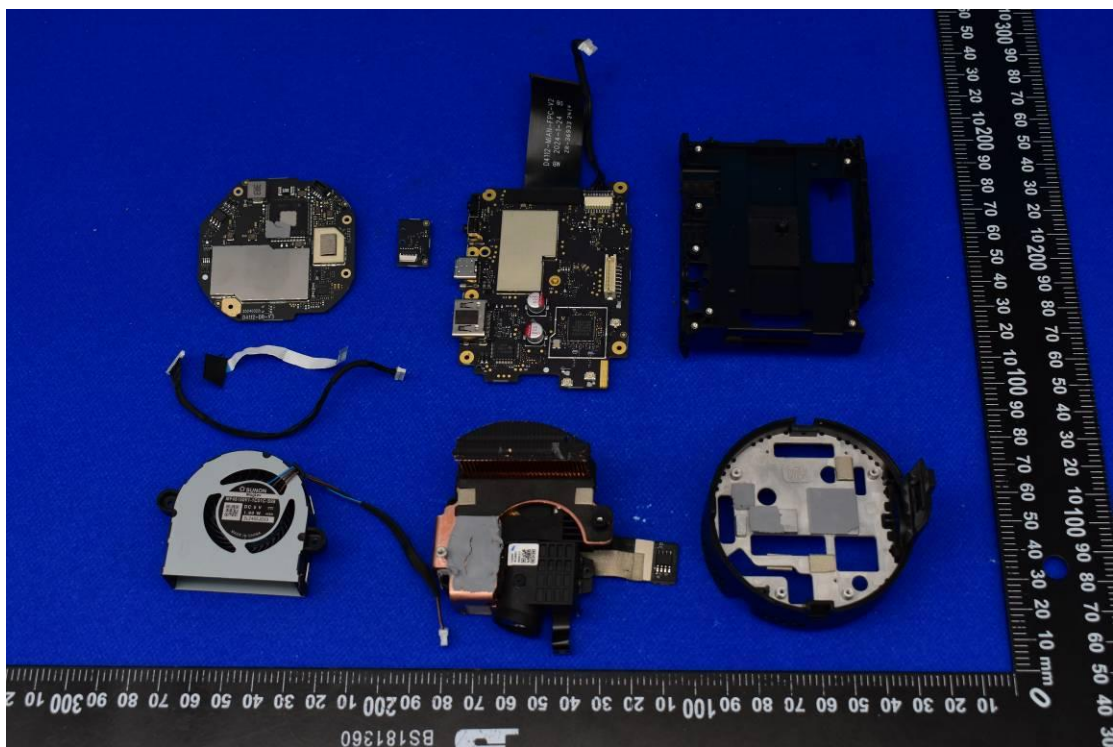

FCC ID: 2AOKB-D4112 IC: 23451-D4112

Internal Photos

1. EUT uncover view

2. Antenna view