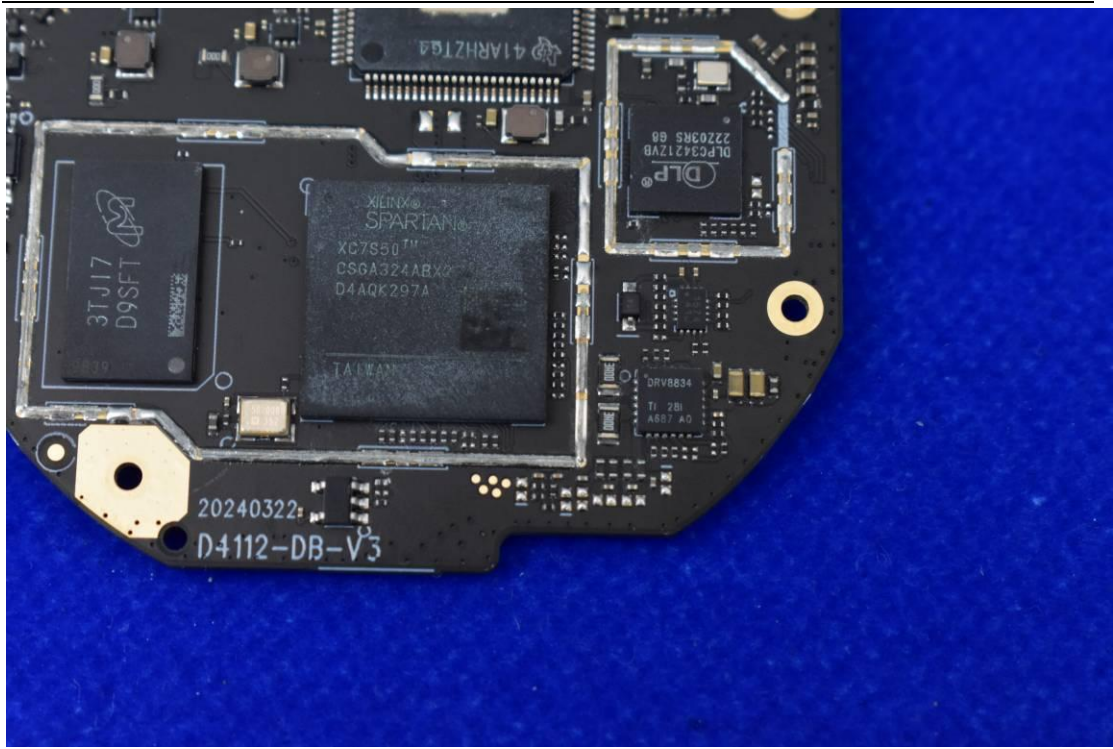

FCC ID: 2AOKB-D4112 IC: 23451-D4112

Internal Photos

1. EUT uncover view

2. Antenna view