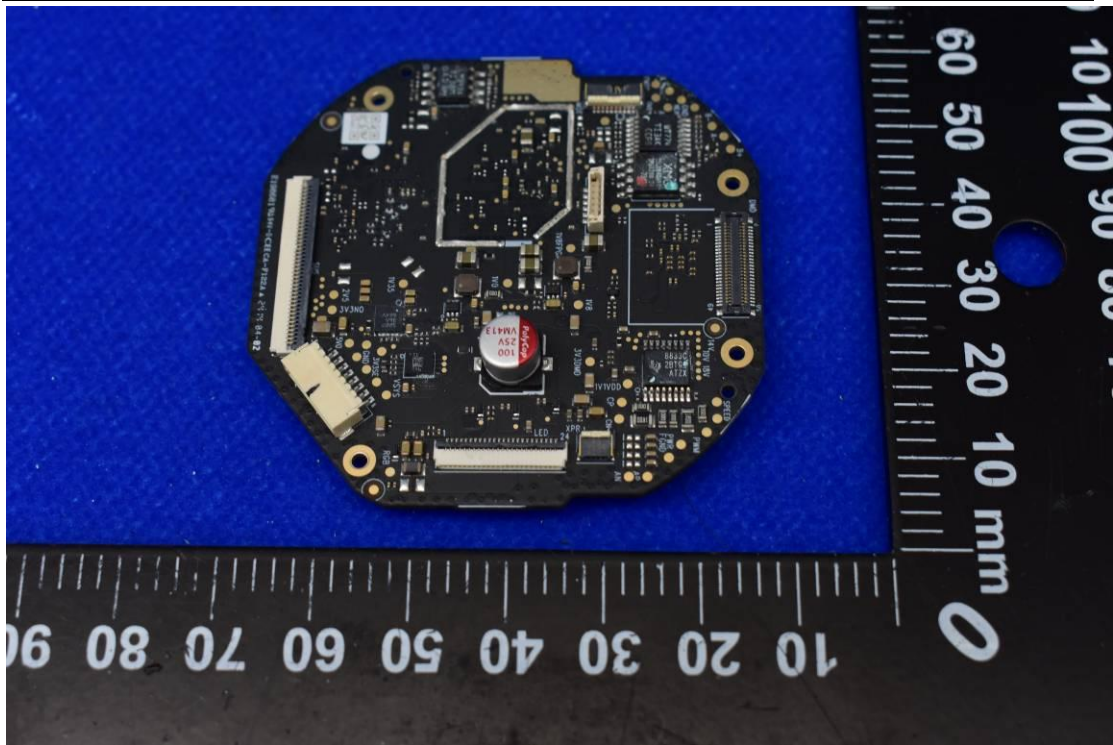

FCC ID: 2AOKB-D4112 IC: 23451-D4112

Internal Photos

1. EUT uncover view

2. Antenna view