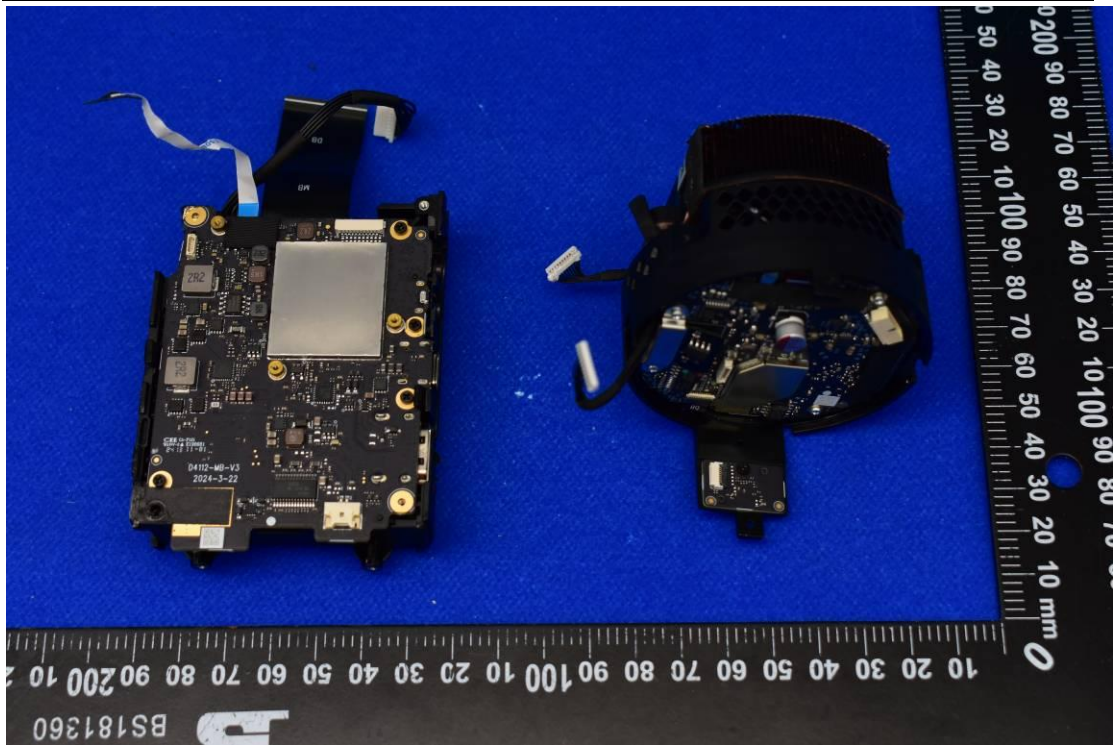

FCC ID: 2AOKB-D4112 IC: 23451-D4112

Internal Photos

1. EUT uncover view

2. Antenna view