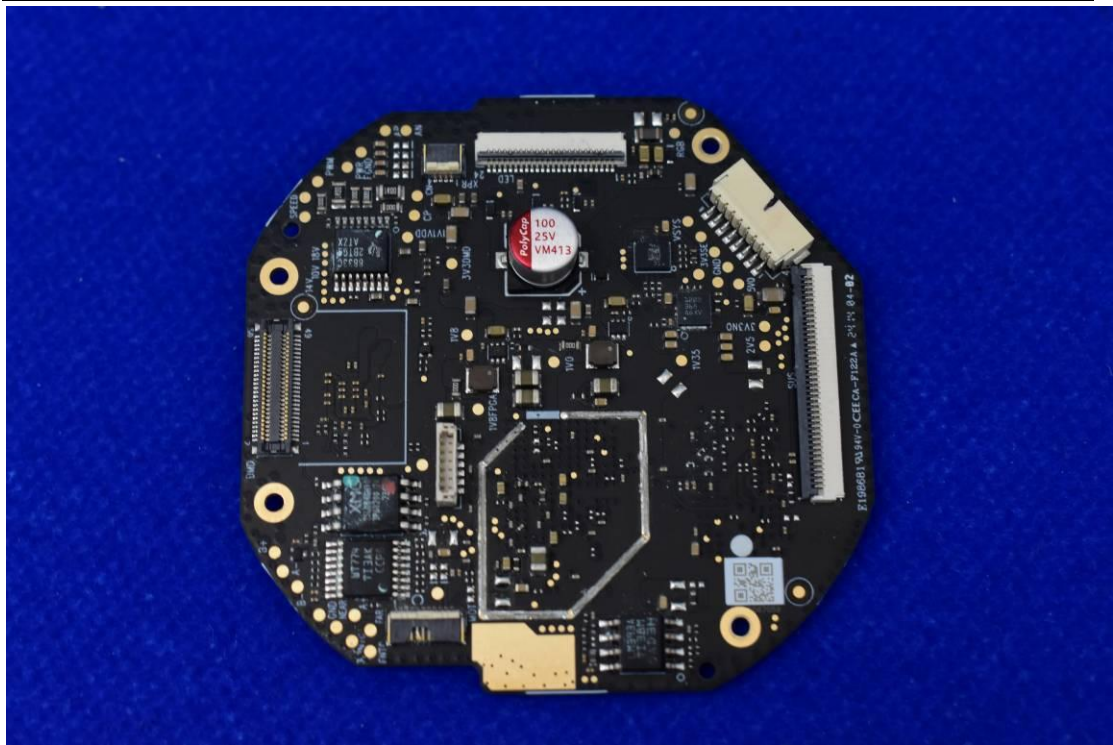

FCC ID: 2AOKB-D4112 IC: 23451-D4112

Internal Photos

1. EUT uncover view

2. Antenna view