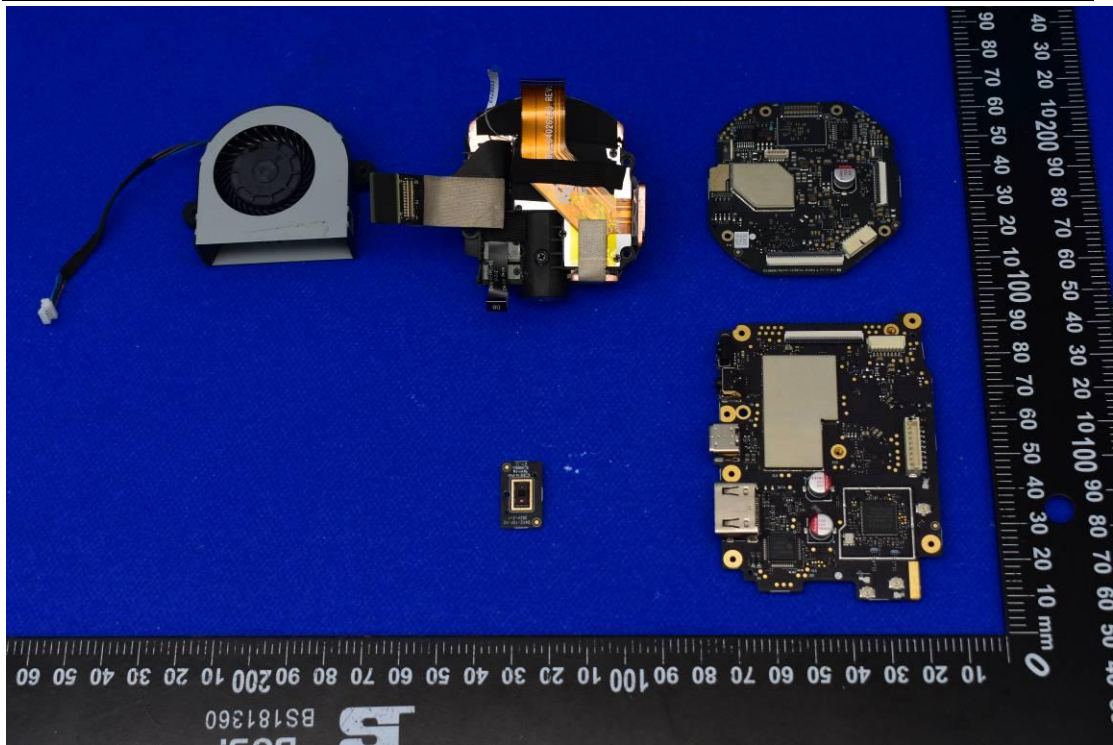

FCC ID: 2AOKB-D4112 IC: 23451-D4112

Internal Photos

1. EUT uncover view

2. Antenna view