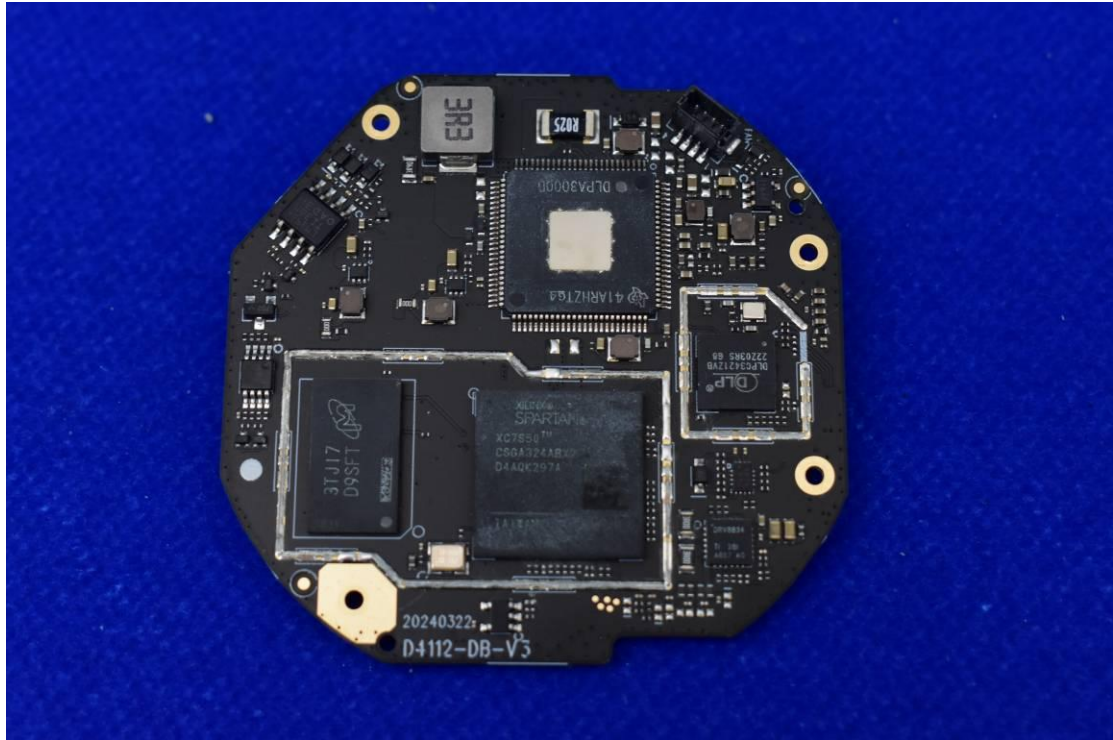

FCC ID: 2AOKB-D4112 IC: 23451-D4112

Internal Photos

1. EUT uncover view

2. Antenna view