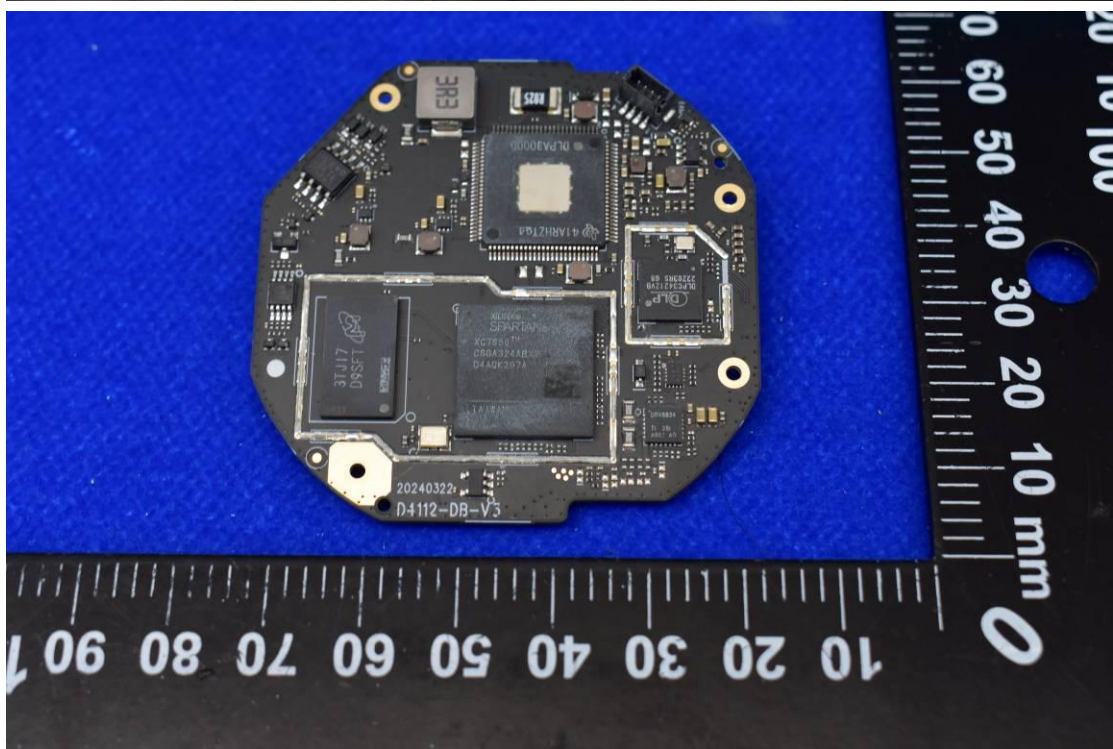

FCC ID: 2AOKB-D4112 IC: 23451-D4112

Internal Photos

1. EUT uncover view

2. Antenna view