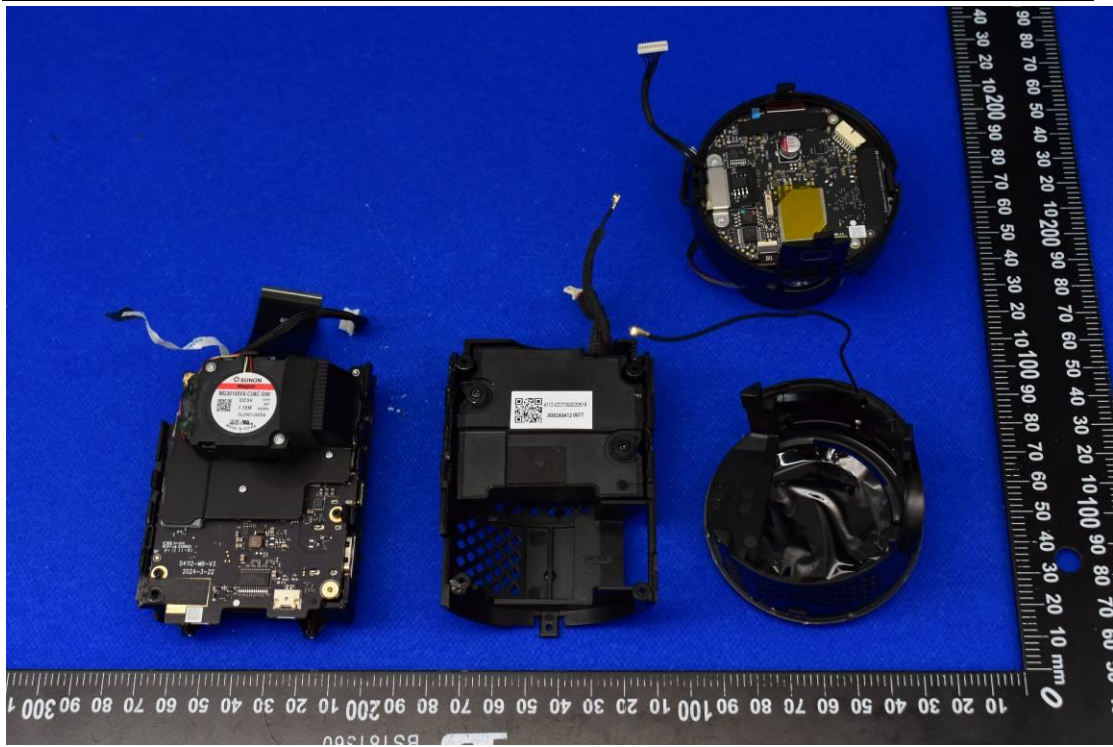

FCC ID: 2AOKB-D4112 IC: 23451-D4112

Internal Photos

1. EUT uncover view

2. Antenna view