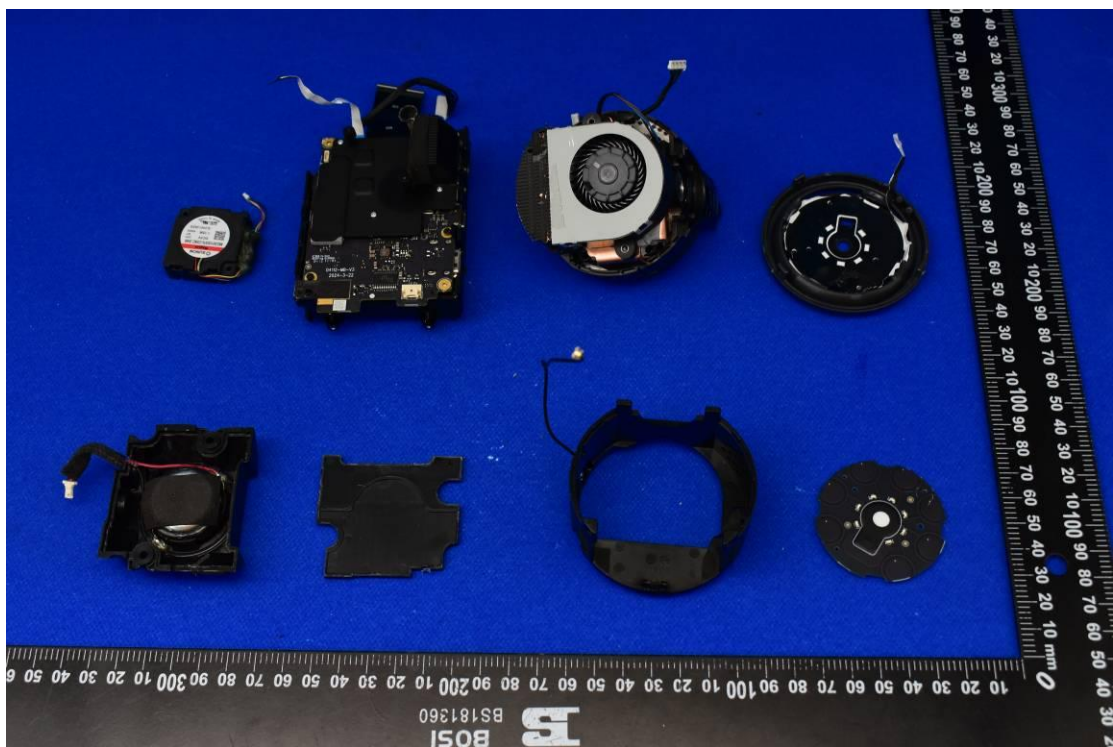

FCC ID: 2AOKB-D4112 IC: 23451-D4112

Internal Photos

1. EUT uncover view

2. Antenna view