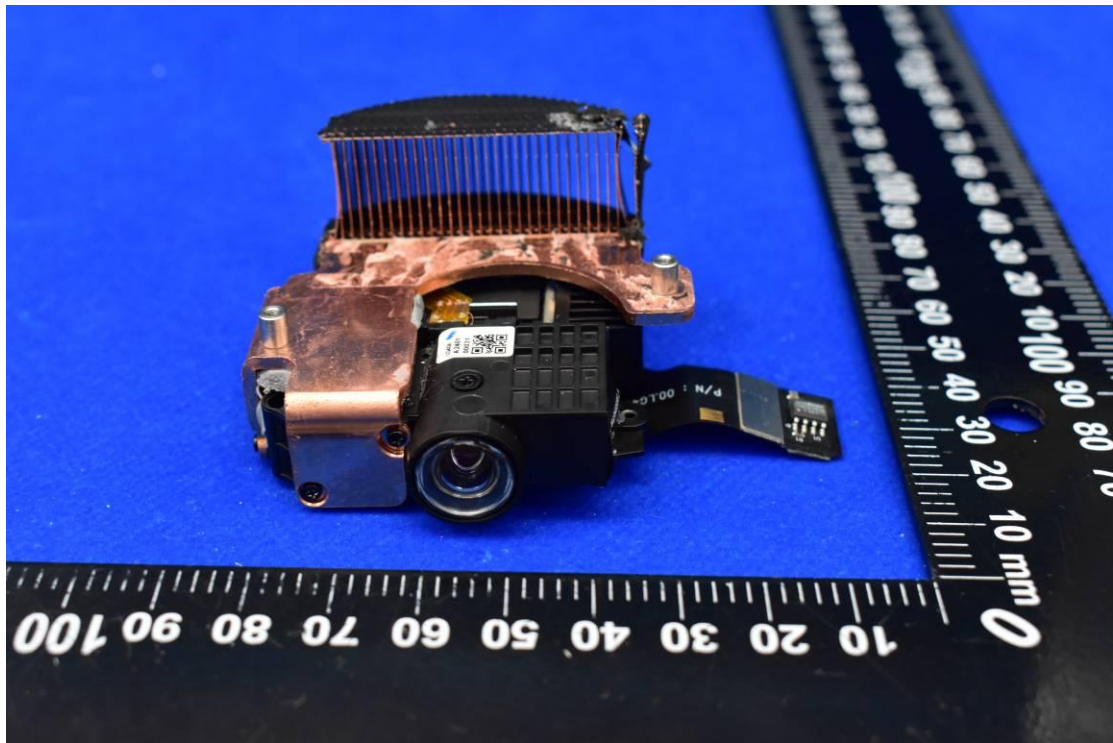

FCC ID: 2AOKB-D4112 IC: 23451-D4112

Internal Photos

1. EUT uncover view

2. Antenna view