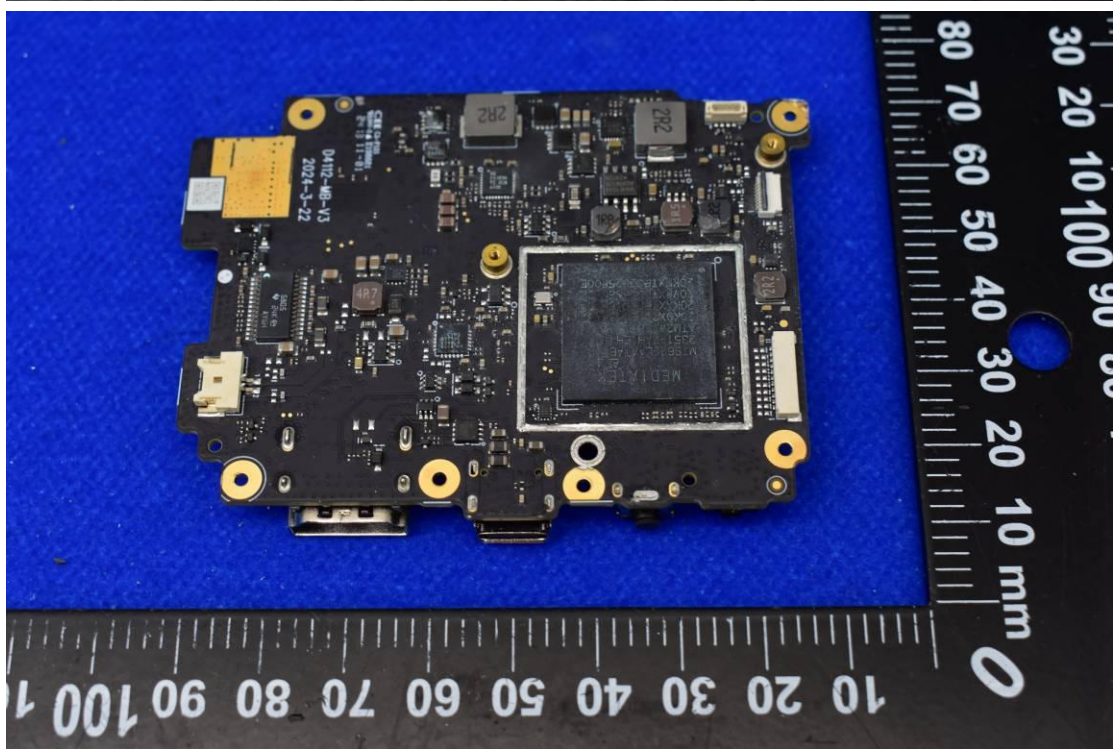

FCC ID: 2AOKB-D4112 IC: 23451-D4112

Internal Photos

1. EUT uncover view

2. Antenna view