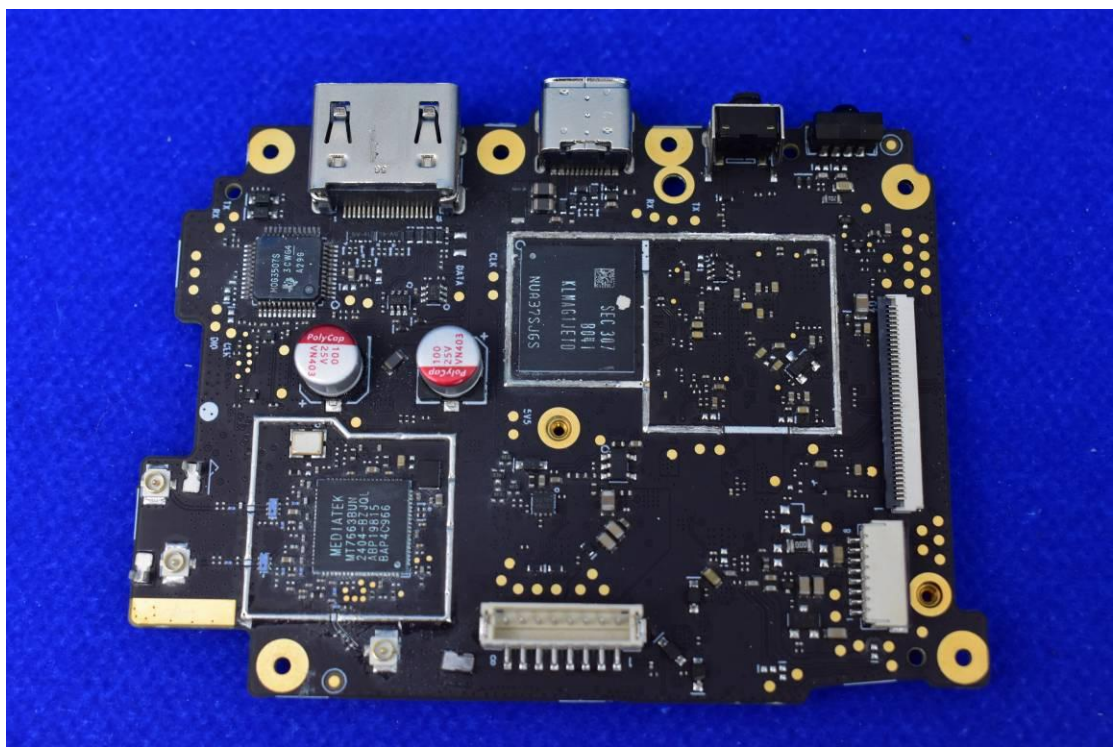

FCC ID: 2AOKB-D4112 IC: 23451-D4112

Internal Photos

1. EUT uncover view

2. Antenna view