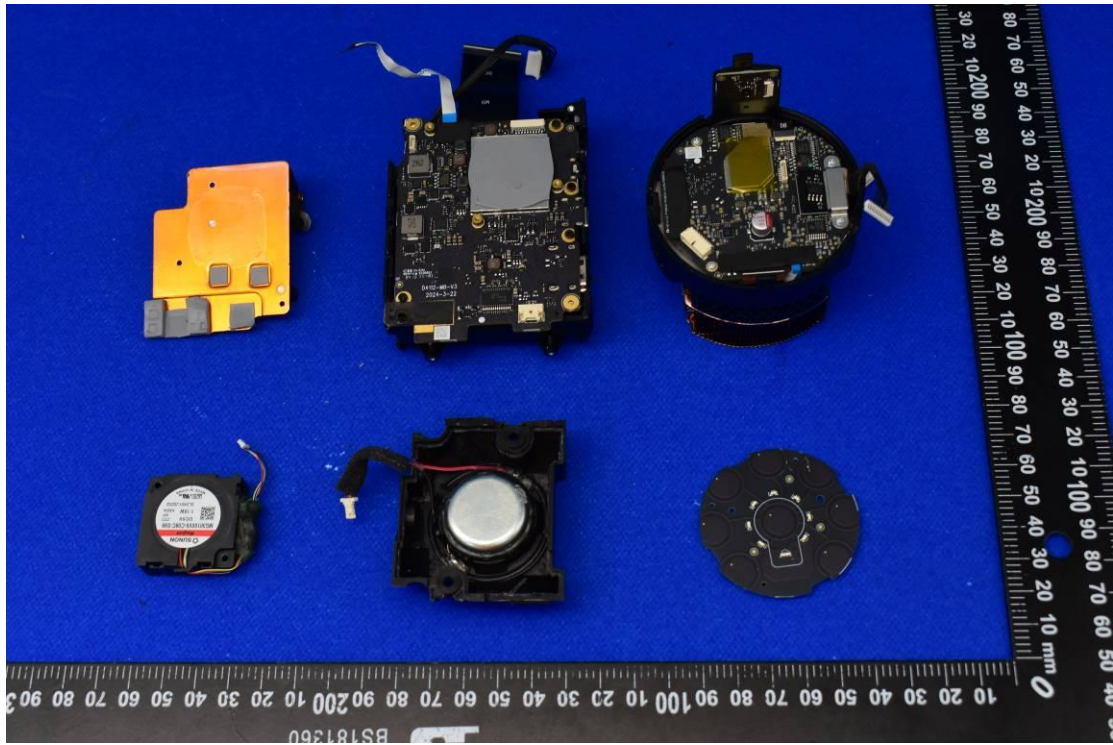

FCC ID: 2AOKB-D4112 IC: 23451-D4112

Internal Photos

1. EUT uncover view

2. Antenna view