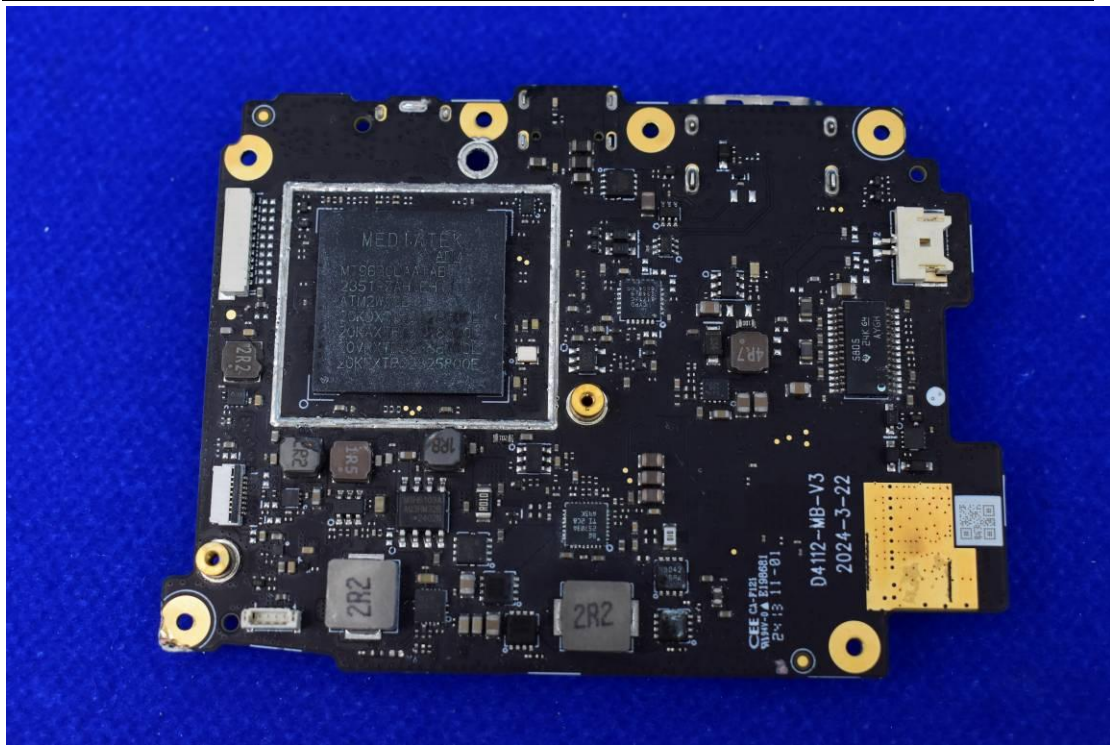

FCC ID: 2AOKB-D4112 IC: 23451-D4112

Internal Photos

1. EUT uncover view

2. Antenna view