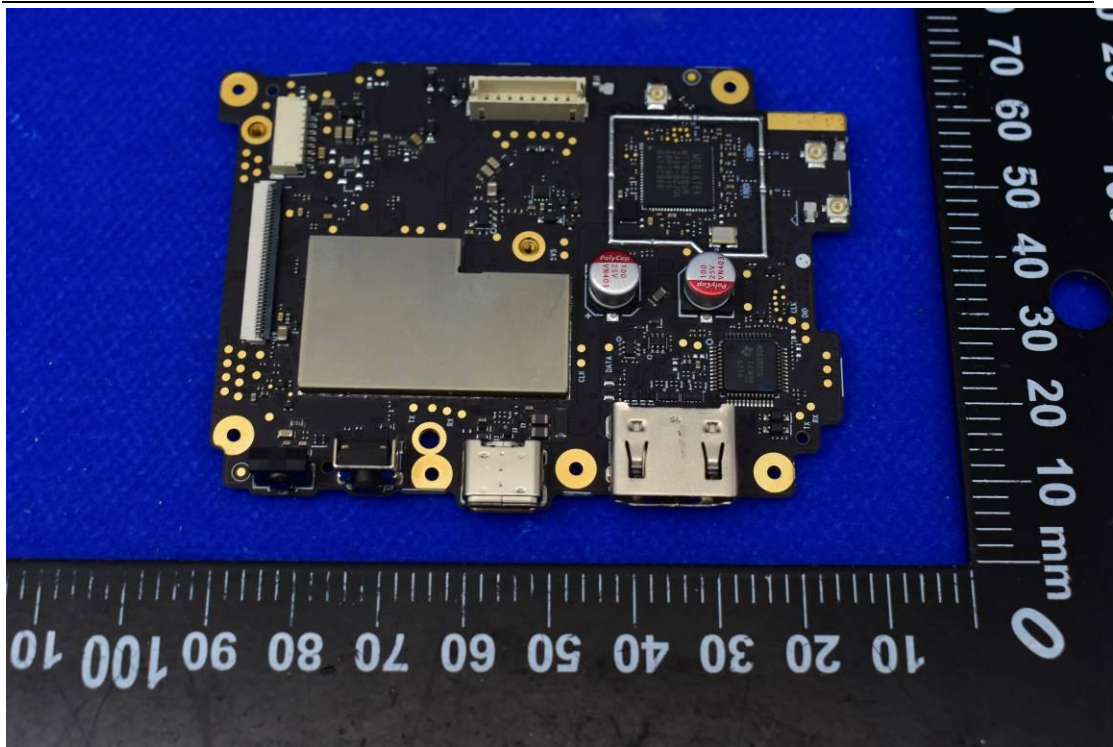

FCC ID: 2AOKB-D4112 IC: 23451-D4112

Internal Photos

1. EUT uncover view

2. Antenna view