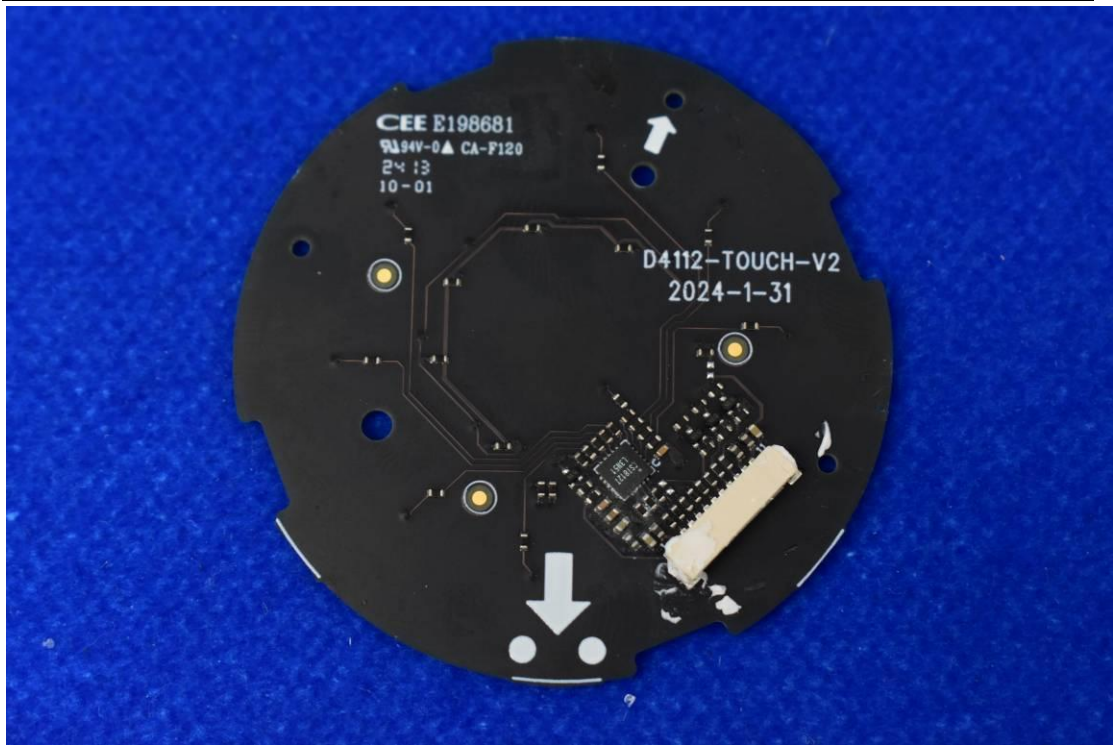

FCC ID: 2AOKB-D4112 IC: 23451-D4112

Internal Photos

1. EUT uncover view

2. Antenna view