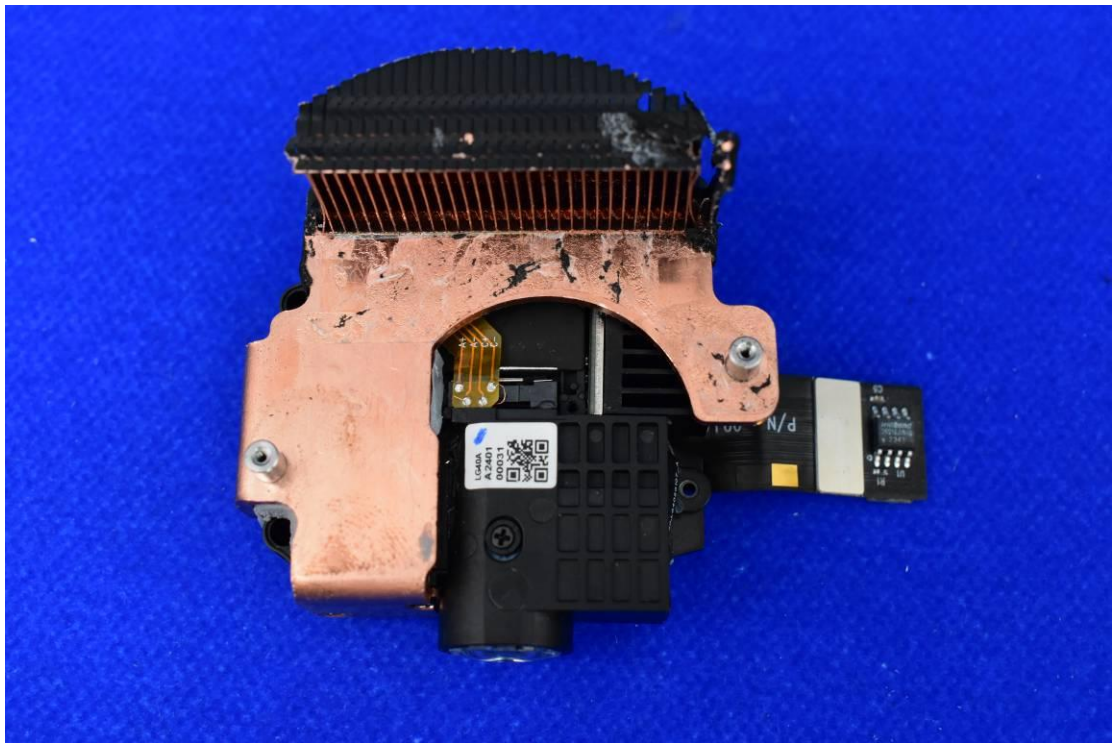

FCC ID: 2AOKB-D4112 IC: 23451-D4112

Internal Photos

1. EUT uncover view

2. Antenna view