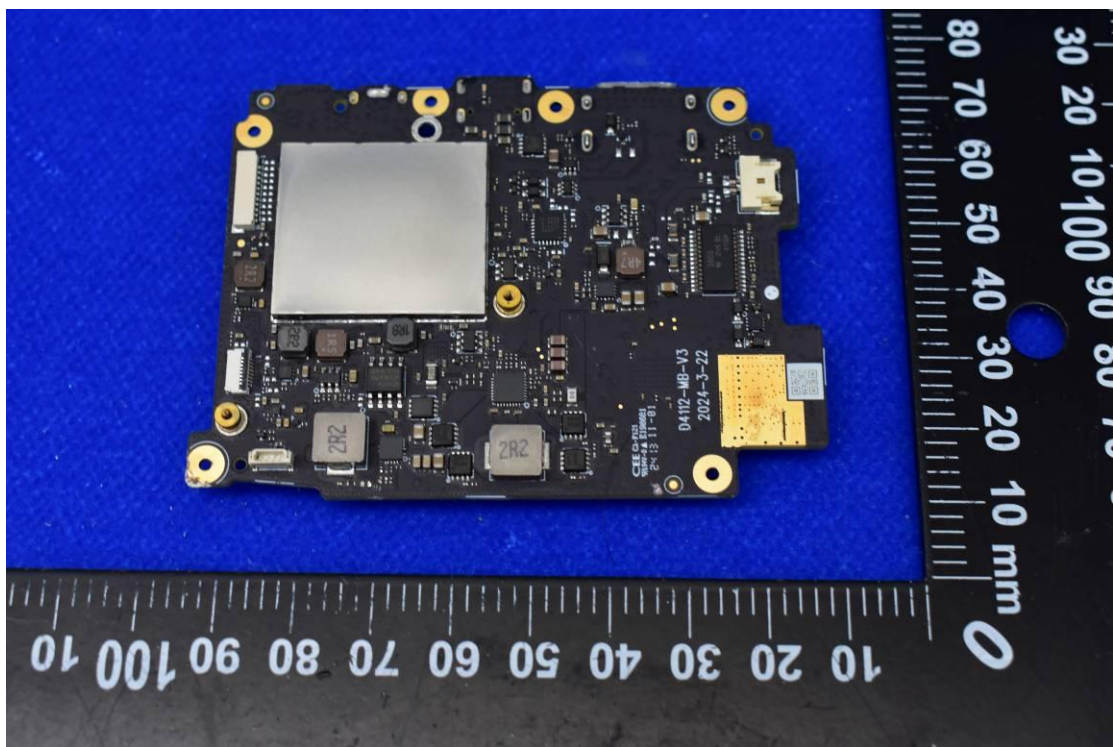

FCC ID: 2AOKB-D4112 IC: 23451-D4112

Internal Photos

1. EUT uncover view

2. Antenna view