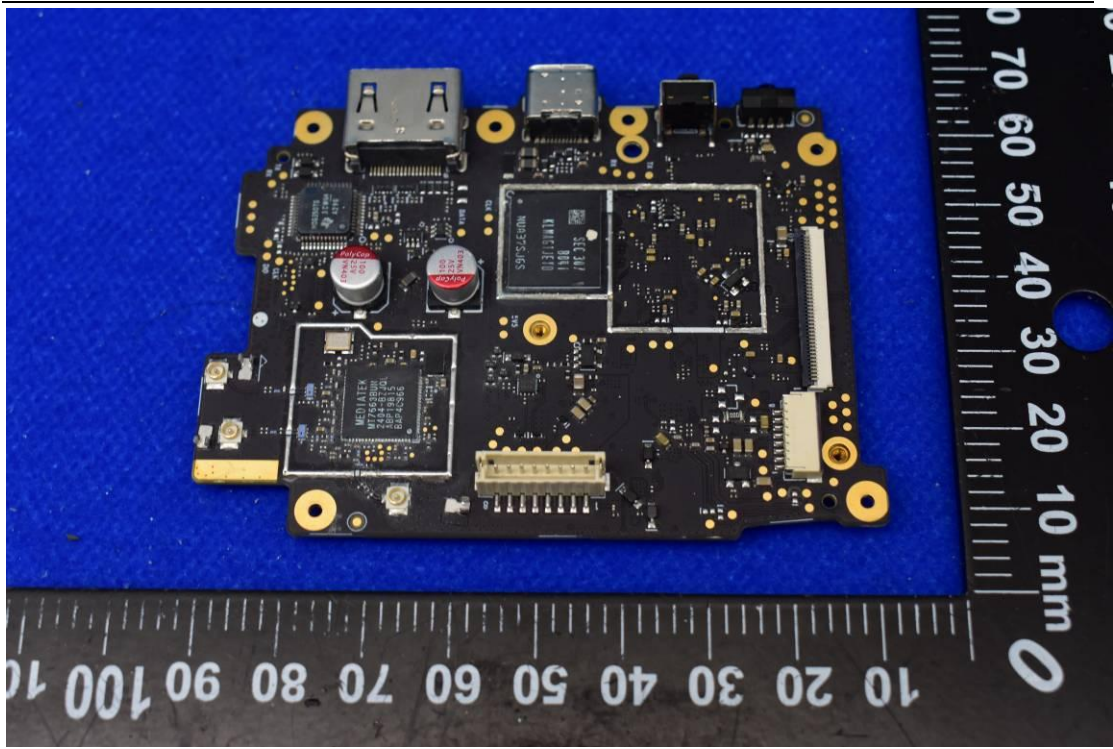

FCC ID: 2AOKB-D4112 IC: 23451-D4112

Internal Photos

1. EUT uncover view

2. Antenna view