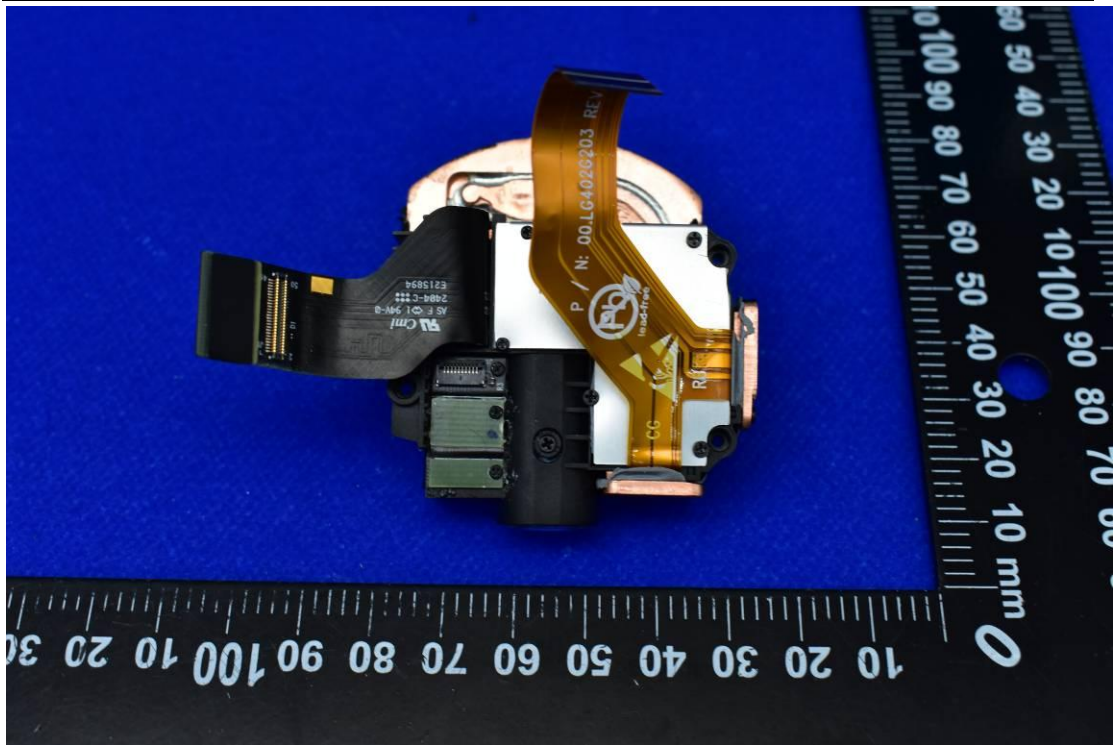

FCC ID: 2AOKB-D4112 IC: 23451-D4112

Internal Photos

1. EUT uncover view

2. Antenna view