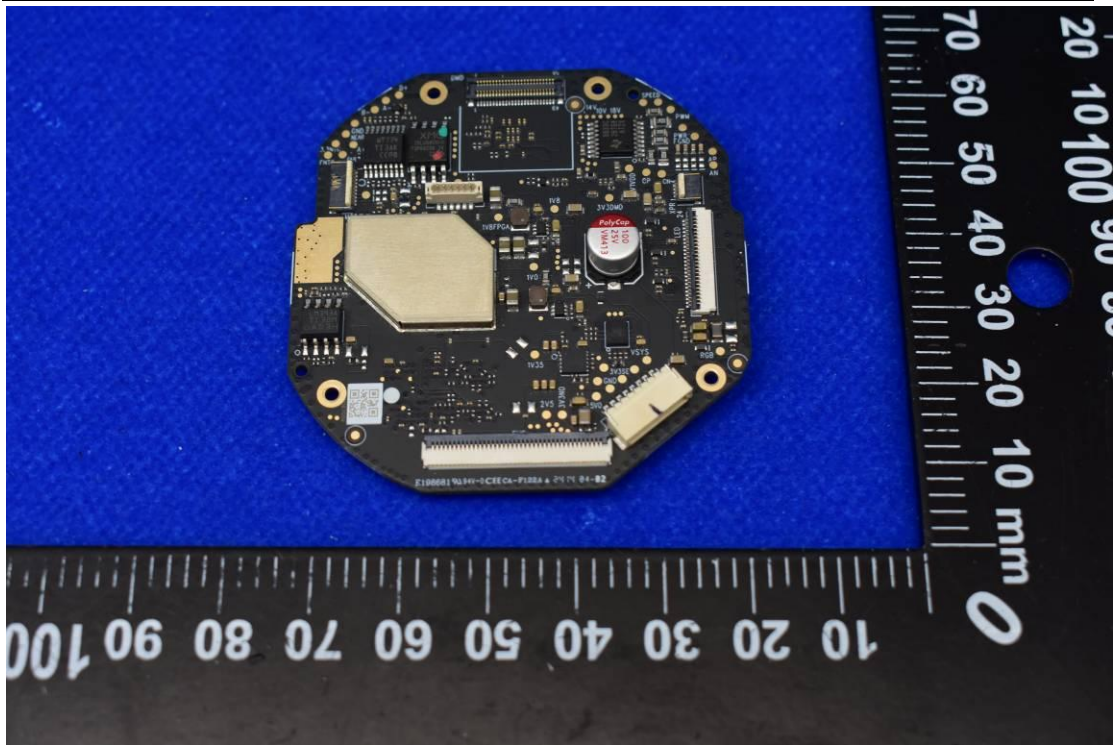

FCC ID: 2AOKB-D4112 IC: 23451-D4112

Internal Photos

1. EUT uncover view

2. Antenna view