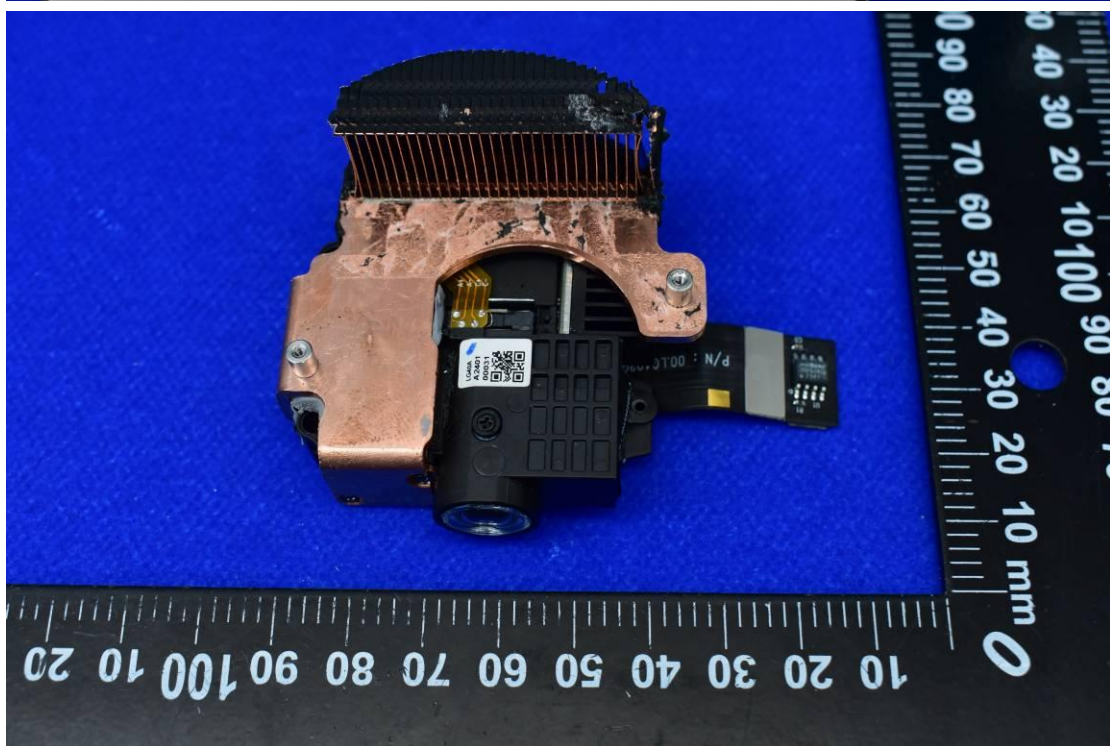

FCC ID: 2AOKB-D4112 IC: 23451-D4112

Internal Photos

1. EUT uncover view

2. Antenna view