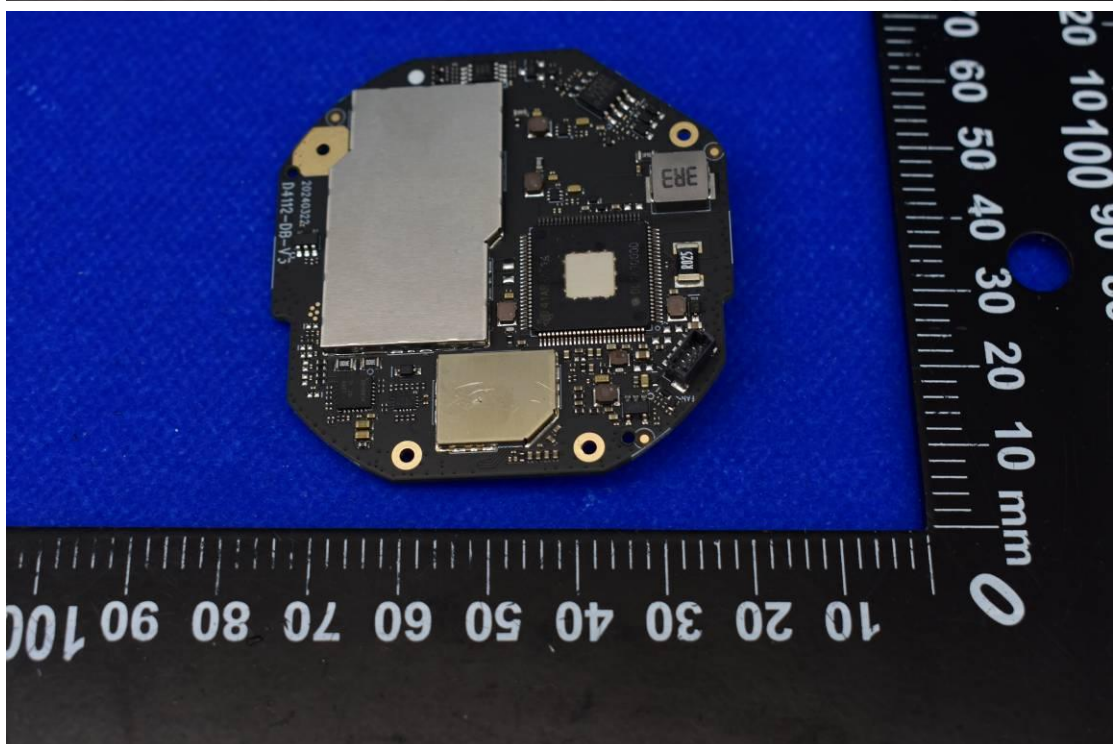

FCC ID: 2AOKB-D4112 IC: 23451-D4112

Internal Photos

1. EUT uncover view

2. Antenna view