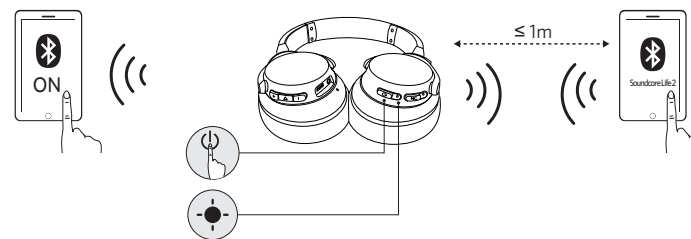

Pairing

Enter Bluetooth pairing mode when Life 2 is off		Press and hold for 5 seconds
Enter Bluetooth pairing mode when Life 2 is on		Press and hold for 3 seconds
	Rapidly flashing blue	Pairing mode
	Steady blue (For 1.5 seconds)	Connected to a device