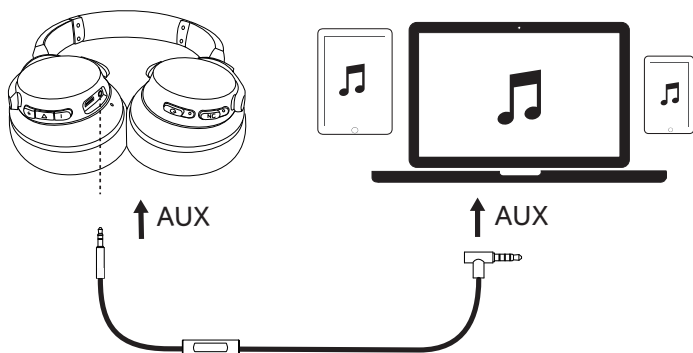

Pairing

Enter Bluetooth pairing mode when Life 2 is off		Press and hold for 5 seconds
Enter Bluetooth pairing mode when Life 2 is on		Press and hold for 3 seconds
	Rapidly flashing blue	Pairing mode
	Steady blue (For 1.5 seconds)	Connected to a device

Controls

Bluetooth mode

	Press	Play / pause
	Press and hold for 1 second	Next track
	Press and hold for 1 second	Previous track
	Press	Volume up / down
Default mode		Normal Equalizer
	Press multi-function key twice Note: Press twice again to switch back to Normal Equalizer.	BassUP™(Dual Equalizer)
		ANC mode (Active noise canceling mode) activation
	Press and hold for 1 second	ANC mode (Active noise canceling mode) deactivation

Aux-in

Plugging in an audio cable will automatically switch to AUX mode, and Bluetooth mode will turn off (The ANC function operates when it's activated in AUX mode).

When using AUX mode, control audio playback and volume via the built-in remote.