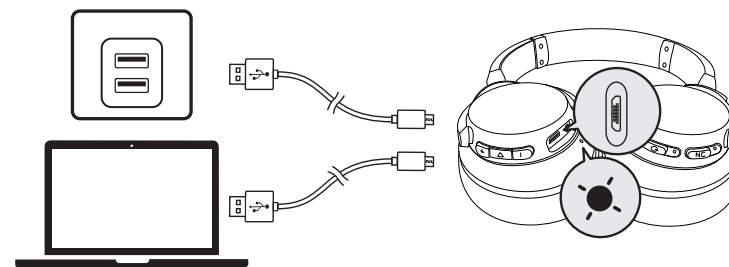

Charging Your Headphones