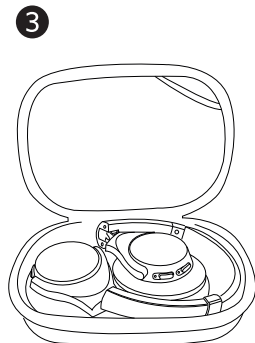

Turn On / Off

Bluetooth On		Press and hold for more than 3 seconds		Flashing blue (Bluetooth LED indicator)
Bluetooth Off		Press and hold for 3 seconds		Steady red for 1 second (Bluetooth LED indicator)
ANC On		Press and hold for more than 1 second		Steady green (NC LED indicator)
ANC Off		Press and hold for more than 1 second		NC LED indicator off

Pairing

Enter Bluetooth pairing mode when Life 2 is off		Press and hold for 5 seconds
Enter Bluetooth pairing mode when Life 2 is on		Press and hold for 3 seconds
	Rapidly flashing blue	Pairing mode
	Steady blue (For 1.5 seconds)	Connected to a device