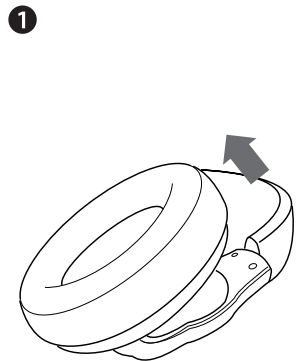

Turn On / Off

Bluetooth On		Press and hold for more than 3 seconds		Flashing blue (Bluetooth LED indicator)
Bluetooth Off		Press and hold for 3 seconds		Steady red for 1 second (Bluetooth LED indicator)
ANC On		Press and hold for more than 1 second		Steady green (NC LED indicator)
ANC Off		Press and hold for more than 1 second		NC LED indicator off

Pairing

Enter Bluetooth pairing mode when Life 2 is off		Press and hold for 5 seconds
Enter Bluetooth pairing mode when Life 2 is on		Press and hold for 3 seconds
	Rapidly flashing blue	Pairing mode
	Steady blue (For 1.5 seconds)	Connected to a device