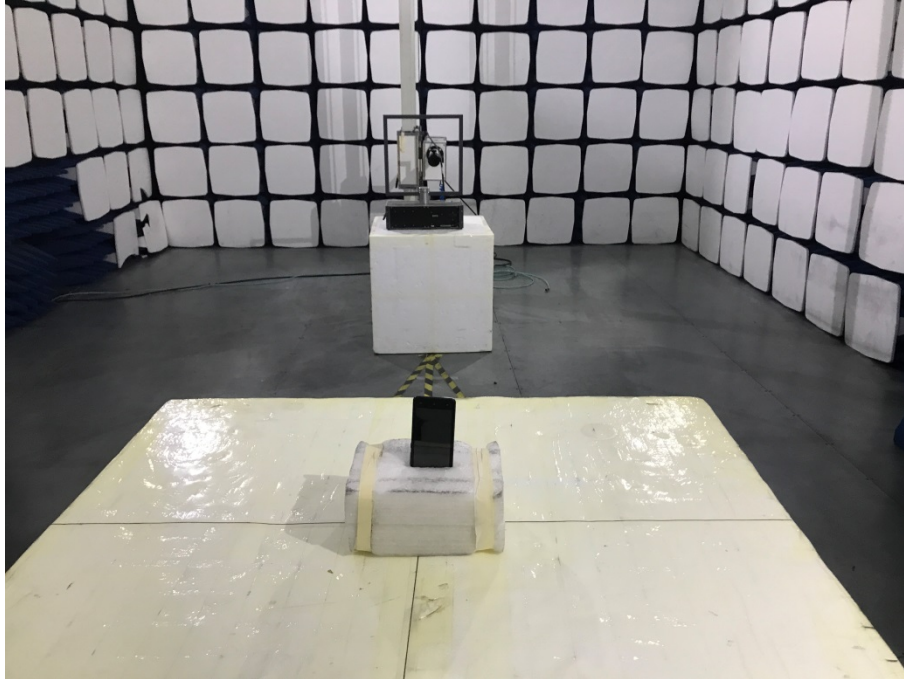

EXHIBIT 4 - TEST SETUP PHOTOGRAPHS

Spurious Radiation Test Setup (9kHz to 30MHz)

Spurious Radiation Test Setup (30MHz to 1G)

Spurious Radiation Test Setup (1G to 18G)

Spurious Radiation Test Setup (Above 18G)

Extreme Condition Test Setup

Mobile Communication Test Setup