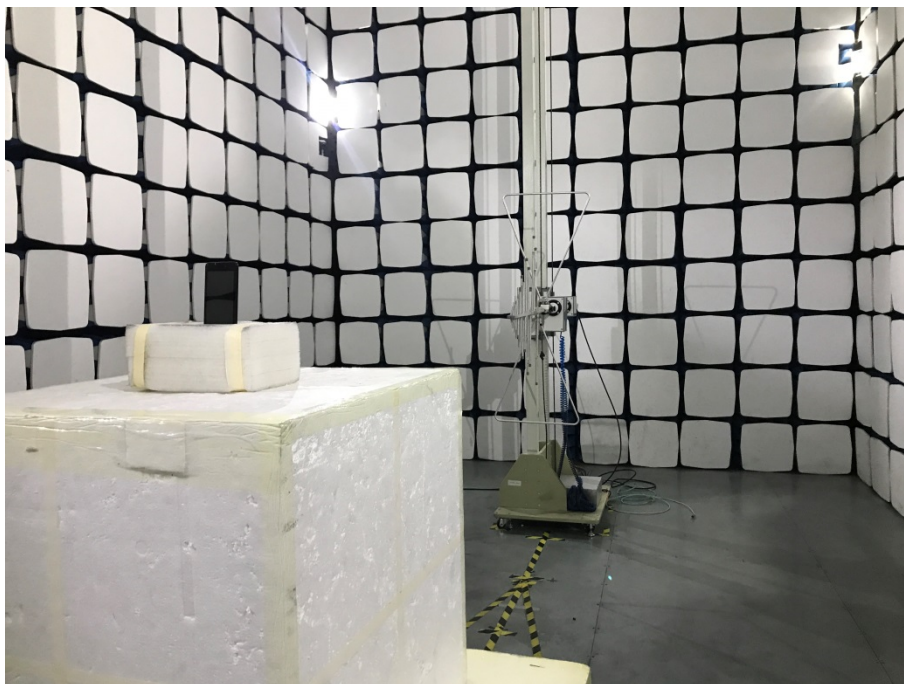

EXHIBIT 4 - TEST SETUP PHOTOGRAPHS

Spurious Radiation Test Setup (9kHz to 30MHz)

Spurious Radiation Test Setup (30MHz to 1G)

Spurious Radiation Test Setup (1G to 18G)

Spurious Radiation Test Setup (Above 18G)

Extreme Condition Test Setup

Mobile Communication Test Setup