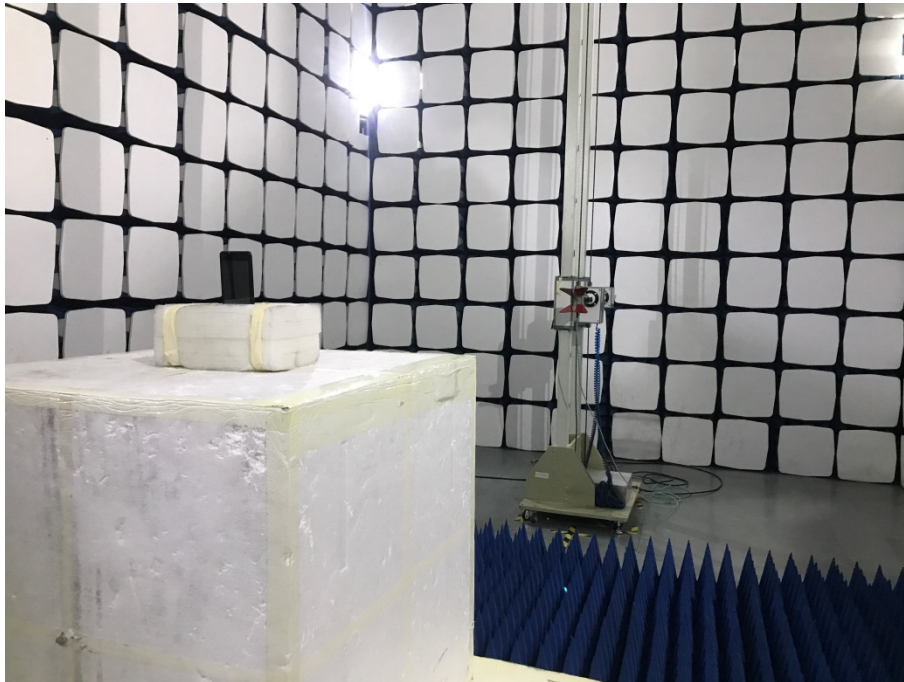

EXHIBIT 4 - TEST SETUP PHOTOGRAPHS

Spurious Radiation Test Setup (9kHz to 30MHz)

Spurious Radiation Test Setup (30MHz to 1G)

Spurious Radiation Test Setup (1G to 18G)

Spurious Radiation Test Setup (Above 18G)

Extreme Condition Test Setup

Mobile Communication Test Setup