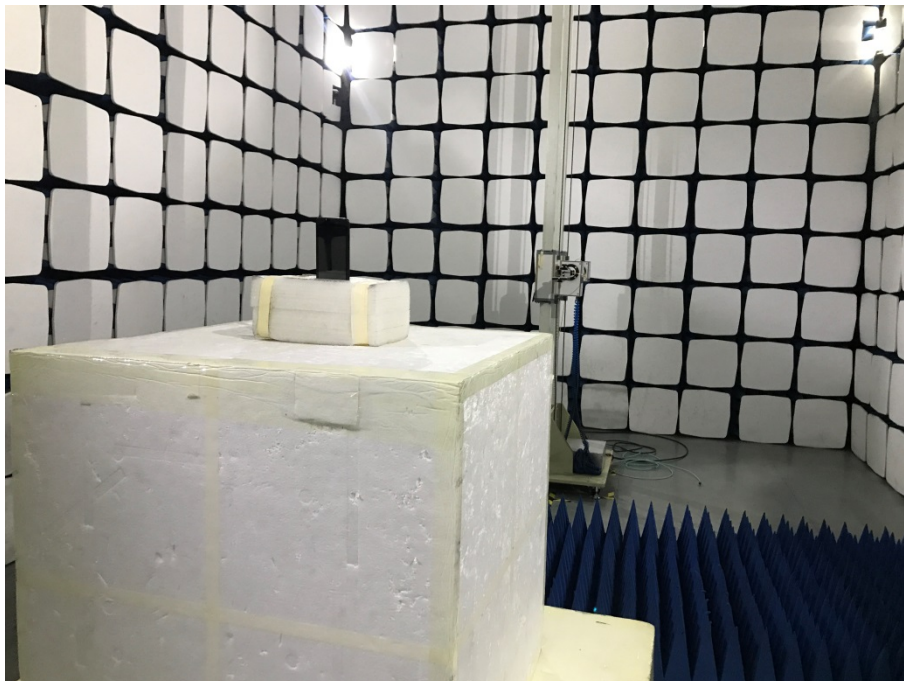

EXHIBIT 4 - TEST SETUP PHOTOGRAPHS

Spurious Radiation Test Setup (9kHz to 30MHz)

Spurious Radiation Test Setup (30MHz to 1G)

Spurious Radiation Test Setup (1G to 18G)

Spurious Radiation Test Setup (Above 18G)

Extreme Condition Test Setup

Mobile Communication Test Setup