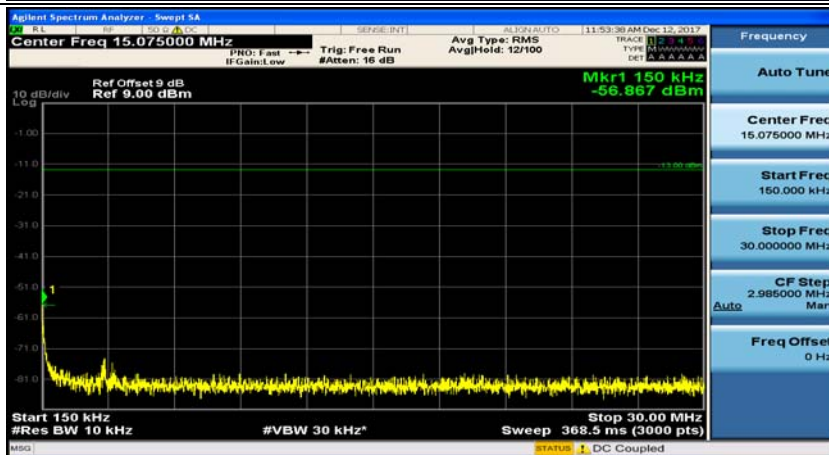

(Channel Bandwidth: 1.4 MHz)_HCH_QPSK_1RB#0

(Channel Bandwidth: 1.4 MHz)_HCH_QPSK_1RB#3

(Channel Bandwidth: 1.4 MHz)_LCH_16QAM_1RB#0

(Channel Bandwidth: 1.4 MHz)_LCH_16QAM_1RB#3

(Channel Bandwidth: 1.4 MHz)_MCH_16QAM_1RB#0