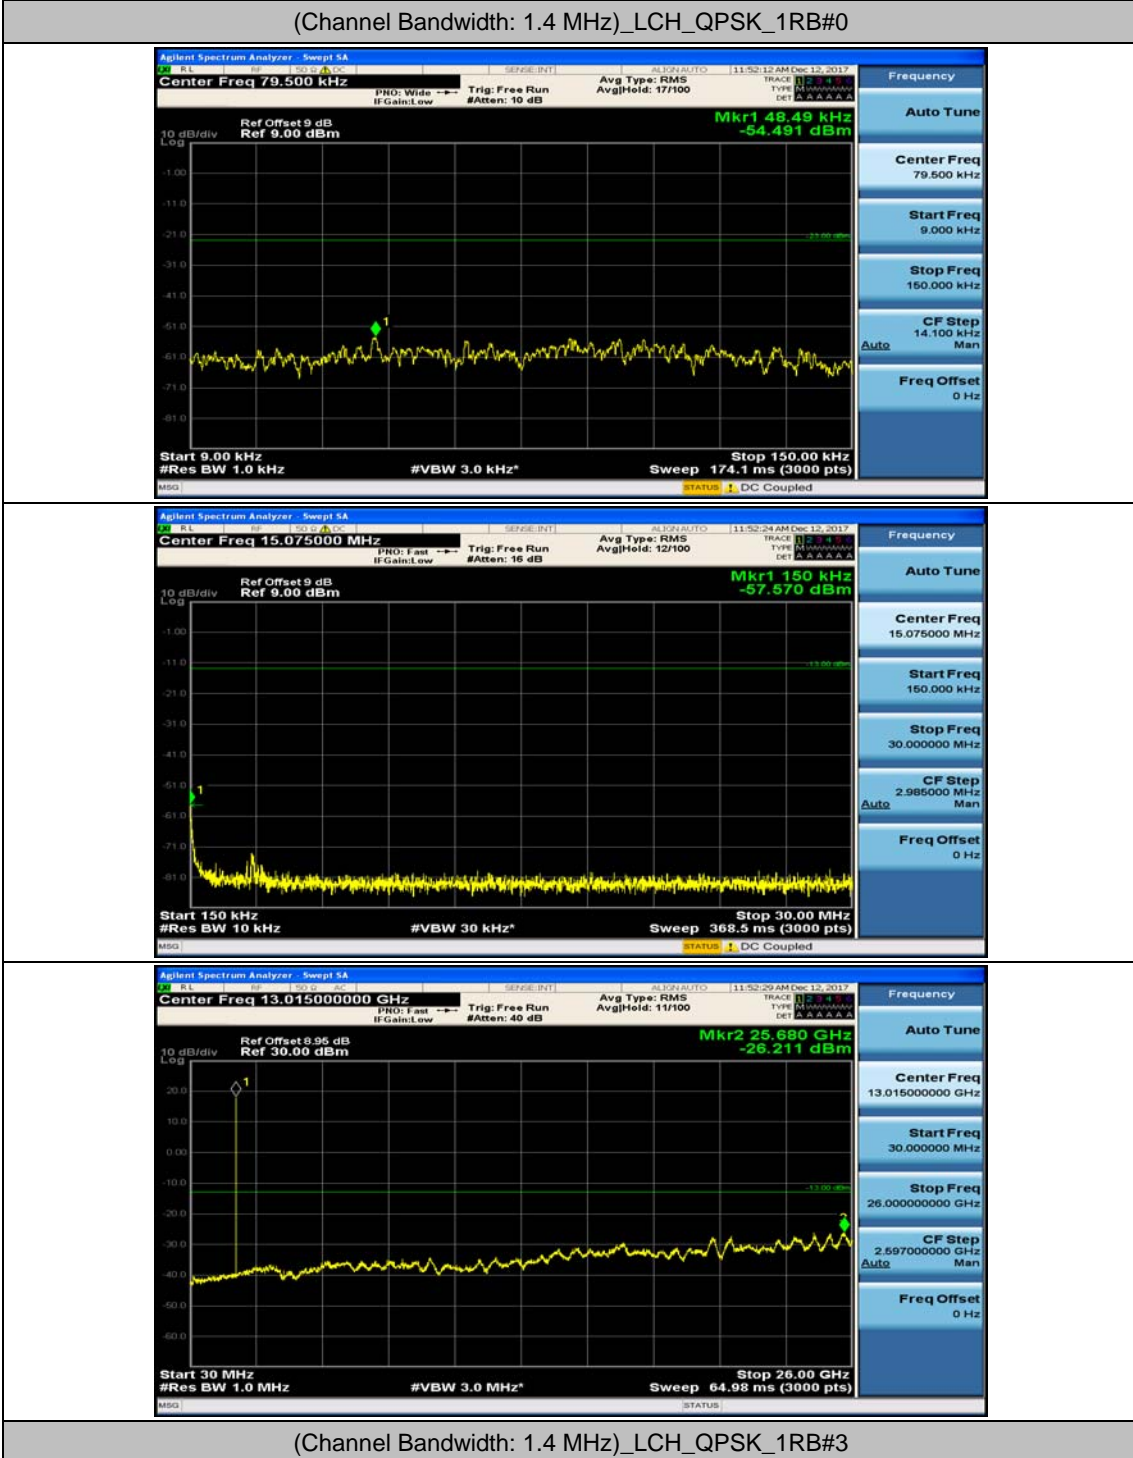

Appendix E: Conducted Spurious Emission

Test Graphs

Channel Bandwidth: 1.4 MHz