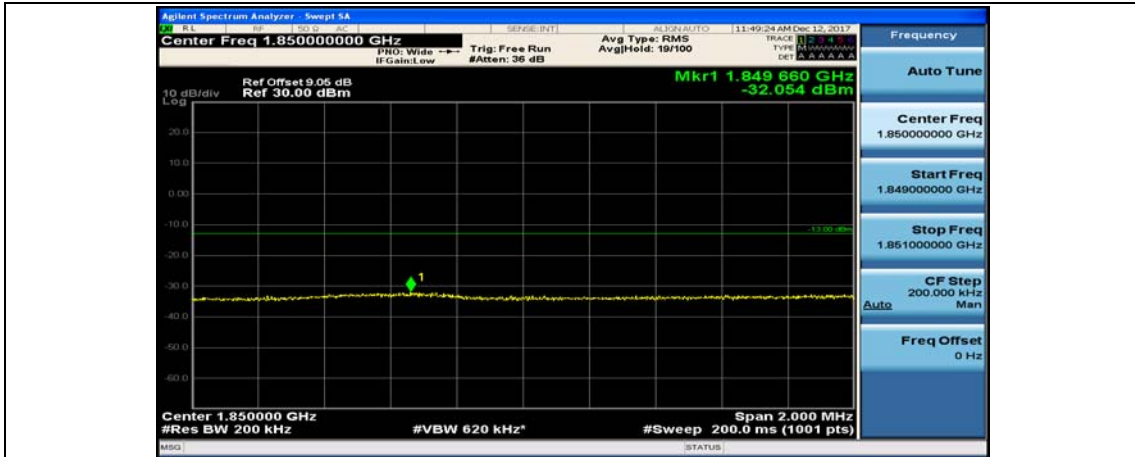

(Channel Bandwidth:20 MHz)_LCH_QPSK_50RB#25