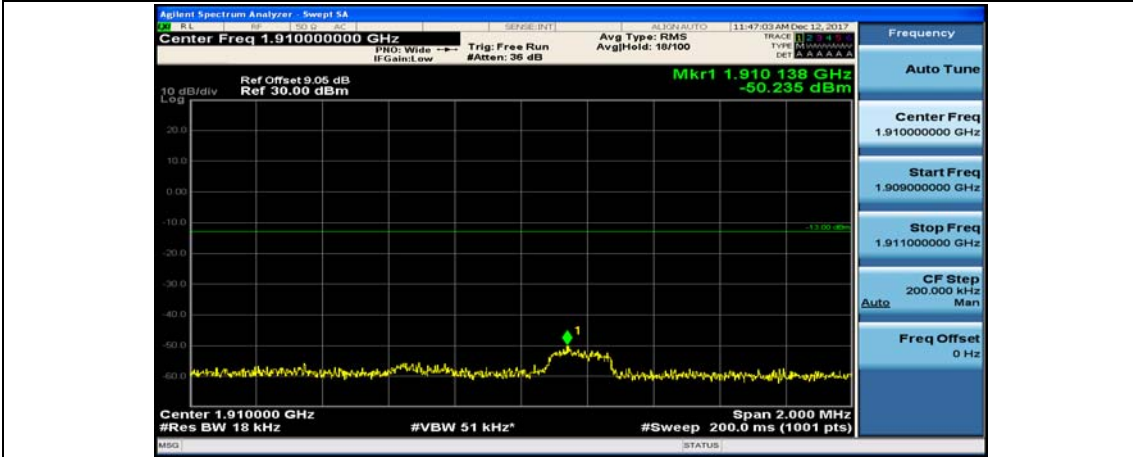

Channel Bandwidth: 10 MHz_HCH_16QAM_50RB#0

Channel Bandwidth: 15 MHz

(Channel Bandwidth:15 MHz)_LCH_QPSK_1RB#74

(Channel Bandwidth:15 MHz)_LCH_QPSK_37RB#0

(Channel Bandwidth:15 MHz)_LCH_QPSK_37RB#18

(Channel Bandwidth:15 MHz)_LCH_QPSK_37RB#38