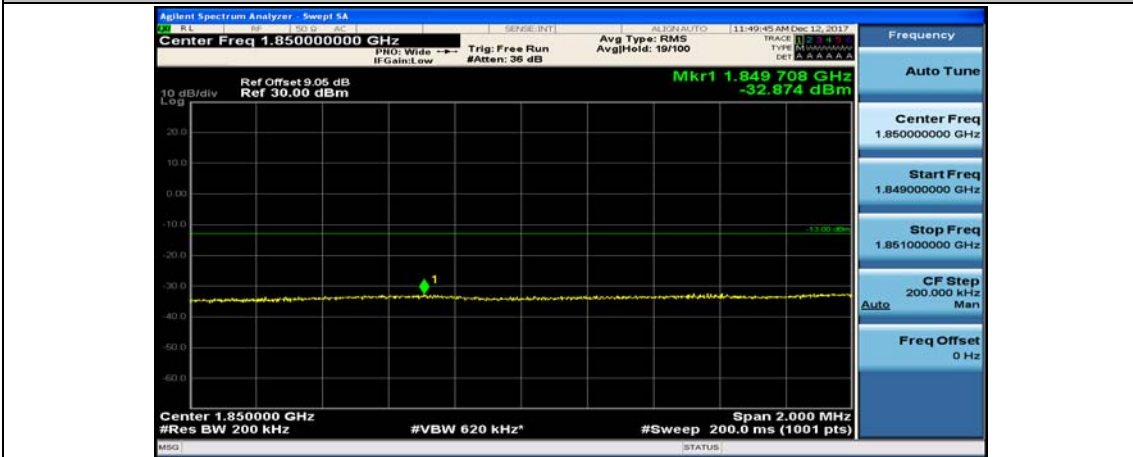

(Channel Bandwidth:20 MHz)_LCH_16QAM_50RB#25