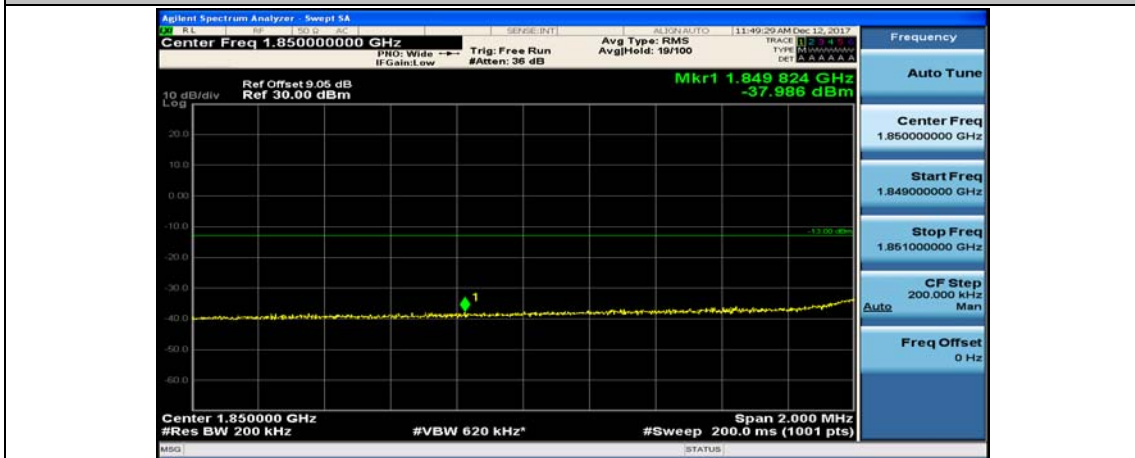

(Channel Bandwidth:20 MHz)_LCH_QPSK_1RB#99

(Channel Bandwidth:20 MHz)_LCH_QPSK_50RB#0

(Channel Bandwidth:20 MHz)_LCH_QPSK_50RB#25

(Channel Bandwidth:20 MHz)_LCH_QPSK_50RB#50

(Channel Bandwidth:20 MHz)_LCH_QPSK_100RB#0