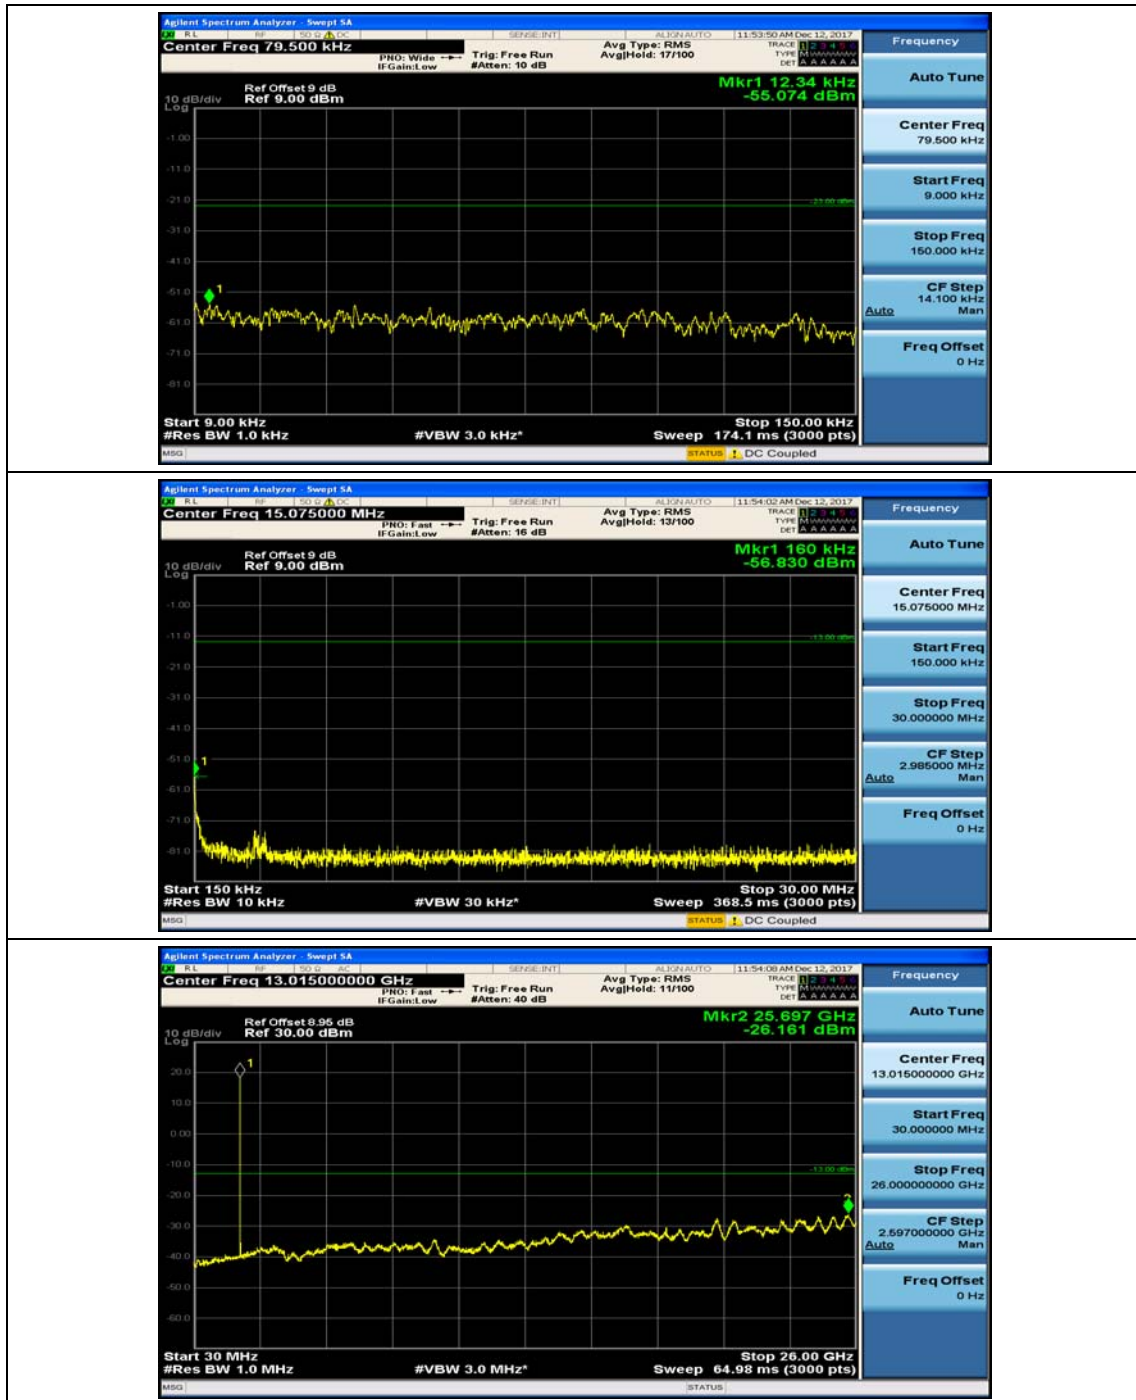

(Channel Bandwidth: 1.4 MHz)_HCH_QPSK_1RB#0

(Channel Bandwidth: 1.4 MHz)_HCH_QPSK_1RB#3

(Channel Bandwidth: 1.4 MHz)_LCH_16QAM_1RB#0

(Channel Bandwidth: 1.4 MHz)_LCH_16QAM_1RB#3

(Channel Bandwidth: 1.4 MHz)_MCH_16QAM_1RB#0