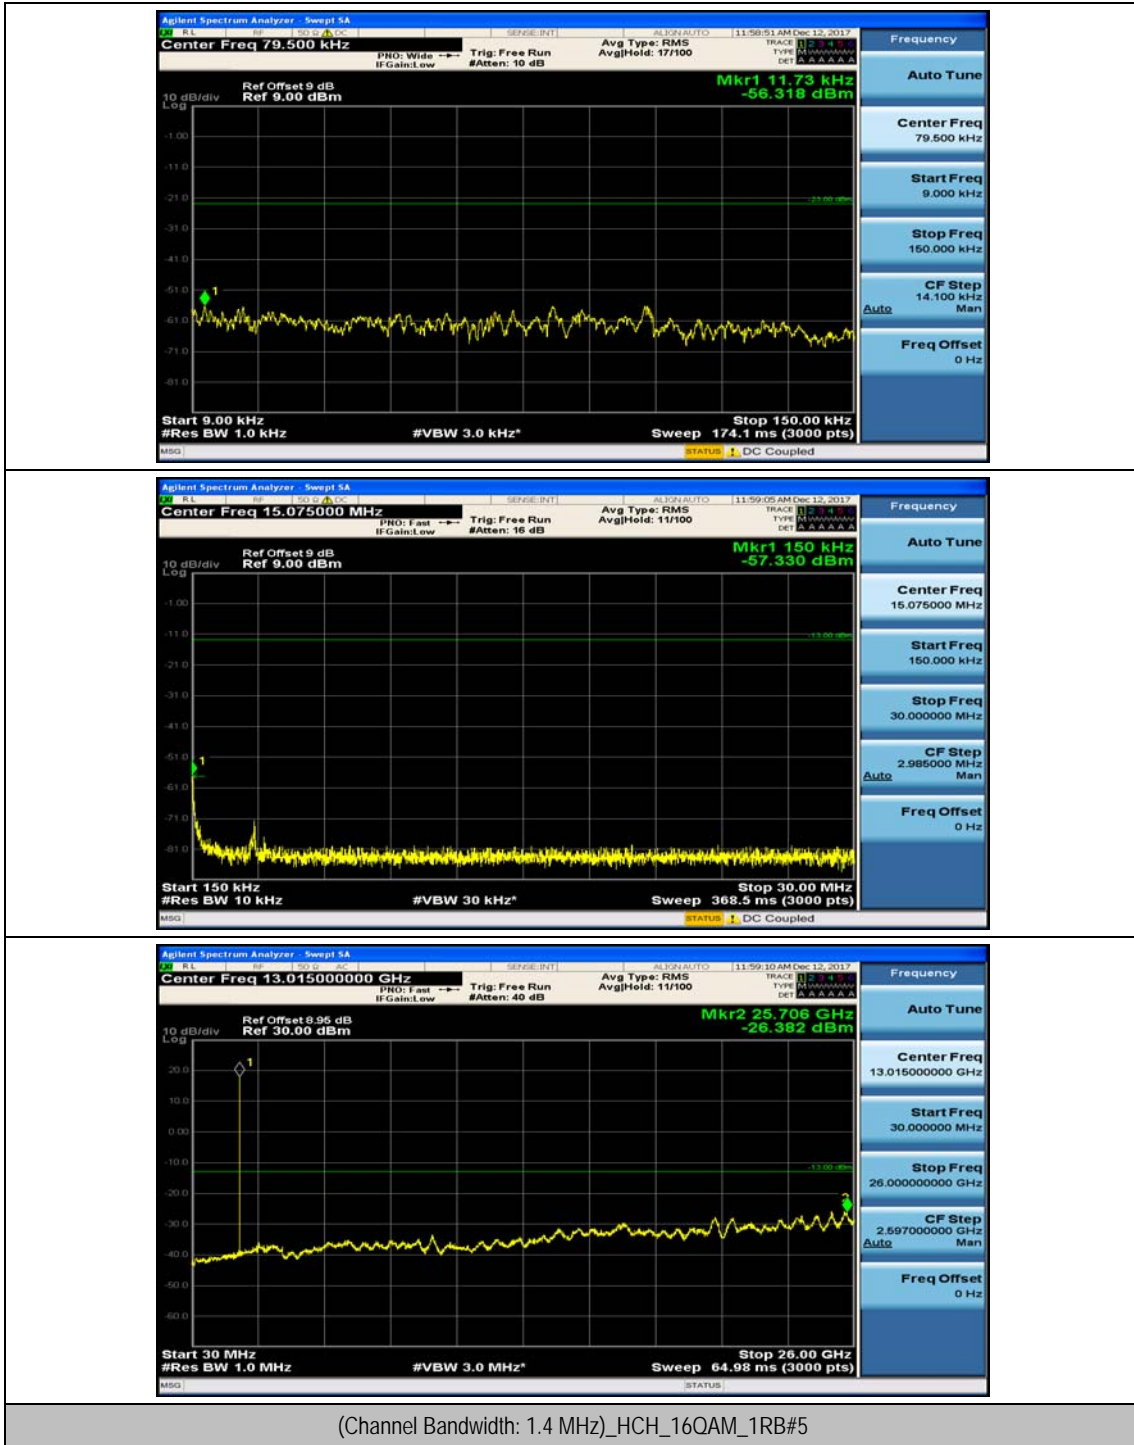

(Channel Bandwidth: 1.4 MHz)_MCH_16QAM_1RB#3

(Channel Bandwidth: 1.4 MHz)_HCH_16QAM_1RB#0

(Channel Bandwidth: 1.4 MHz)_HCH_16QAM_1RB#3

Channel Bandwidth: 3 MHz