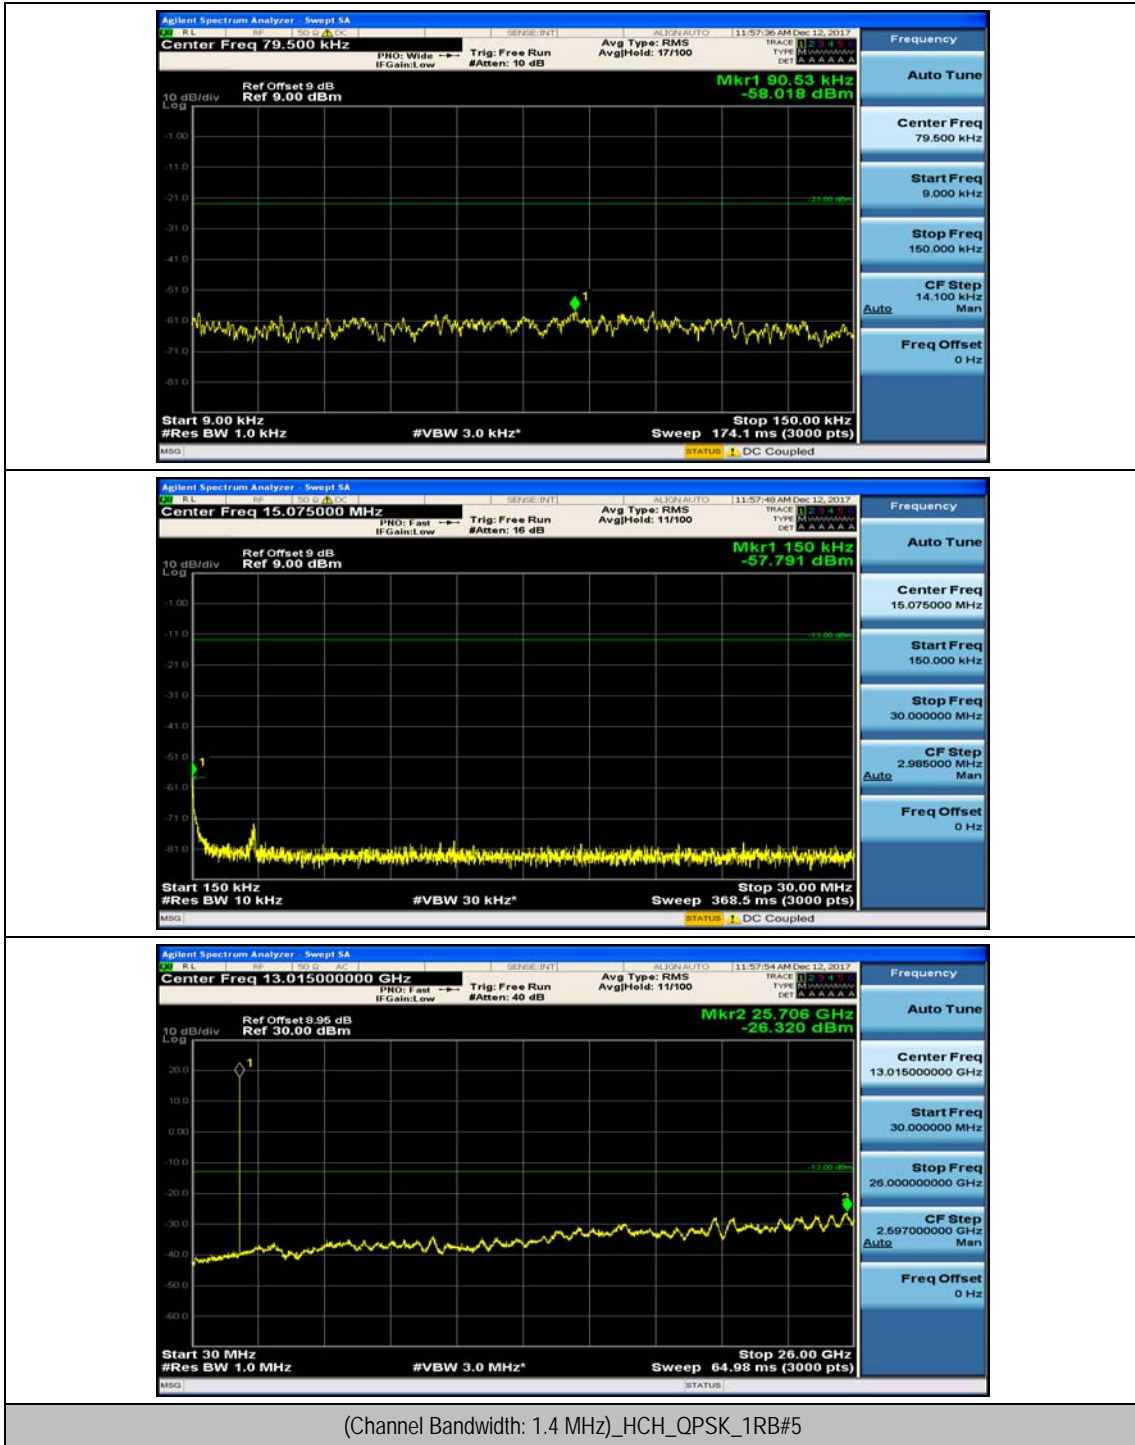

(Channel Bandwidth: 1.4 MHz)_HCH_QPSK_1RB#3