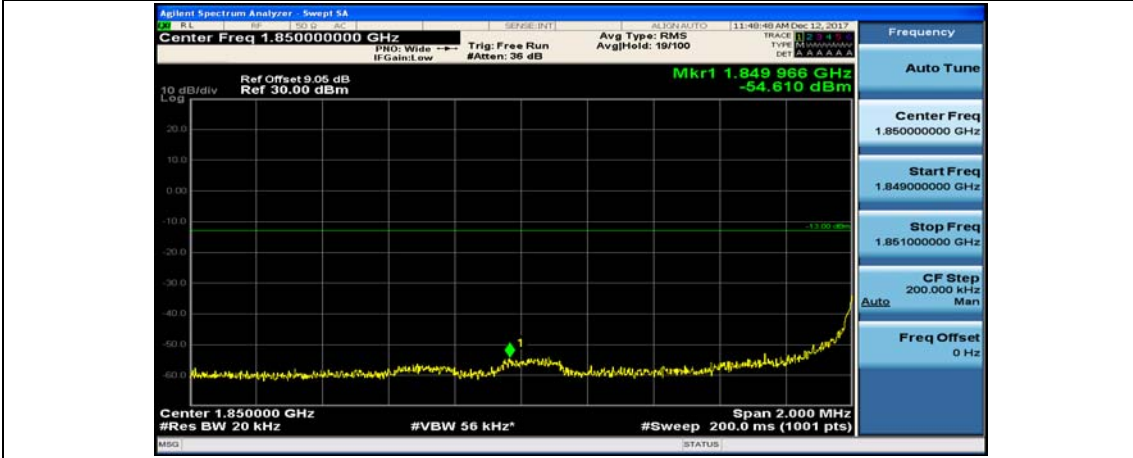

(Channel Bandwidth:20 MHz)_LCH_QPSK_1RB#99