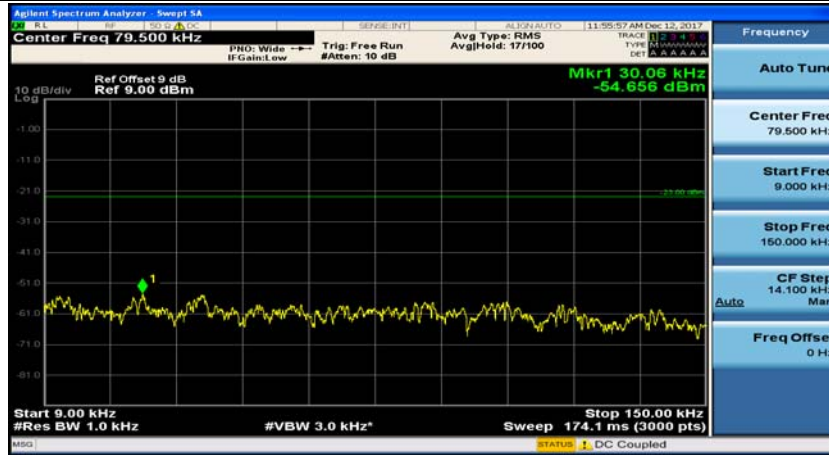

(Channel Bandwidth: 1.4 MHz)_HCH_QPSK_1RB#0

(Channel Bandwidth: 1.4 MHz)_HCH_QPSK_1RB#3

(Channel Bandwidth: 1.4 MHz)_LCH_16QAM_1RB#0

(Channel Bandwidth: 1.4 MHz)_LCH_16QAM_1RB#3

(Channel Bandwidth: 1.4 MHz)_MCH_16QAM_1RB#0