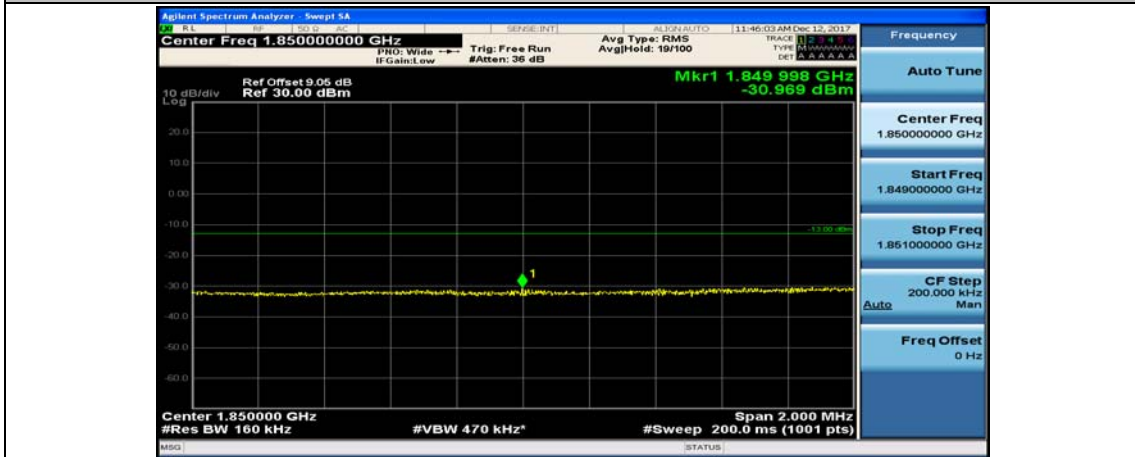

Channel Bandwidth: 10 MHz_HCH_16QAM_50RB#0

Channel Bandwidth: 15 MHz

(Channel Bandwidth:15 MHz)_LCH_QPSK_1RB#74

(Channel Bandwidth:15 MHz)_LCH_QPSK_37RB#0

(Channel Bandwidth:15 MHz)_LCH_QPSK_37RB#18

(Channel Bandwidth:15 MHz)_LCH_QPSK_37RB#38