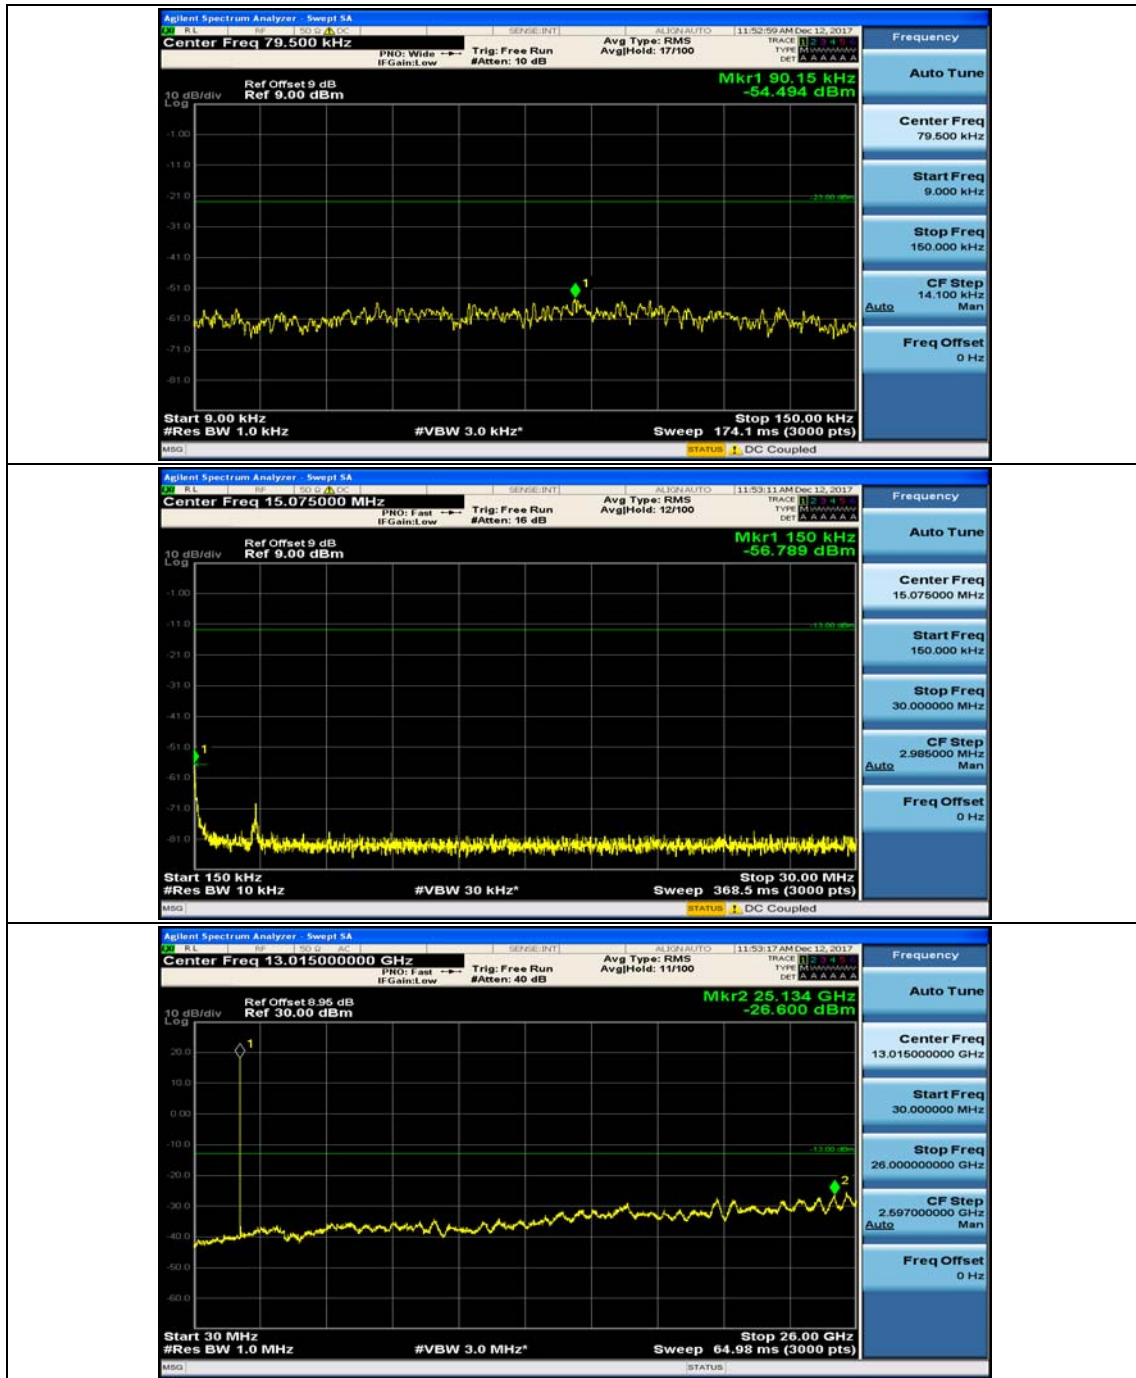

(Channel Bandwidth:20 MHz)_HCH_16QAM_100RB#0

Appendix E: Conducted Spurious Emission

Test Graphs

Channel Bandwidth: 1.4 MHz

(Channel Bandwidth: 1.4 MHz)_MCH_QPSK_1RB#0

(Channel Bandwidth: 1.4 MHz)_MCH_QPSK_1RB#3