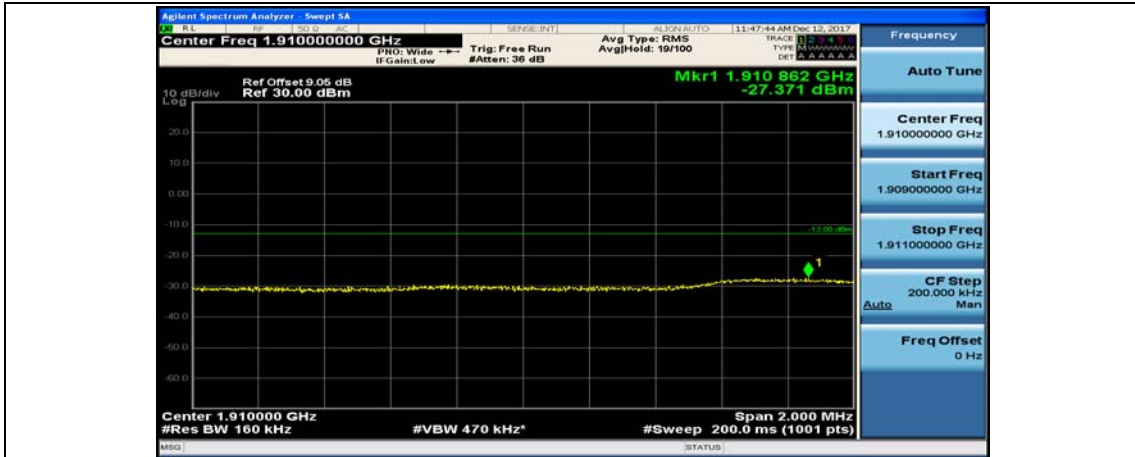

(Channel Bandwidth:15 MHz)_HCH_QPSK_37RB#18