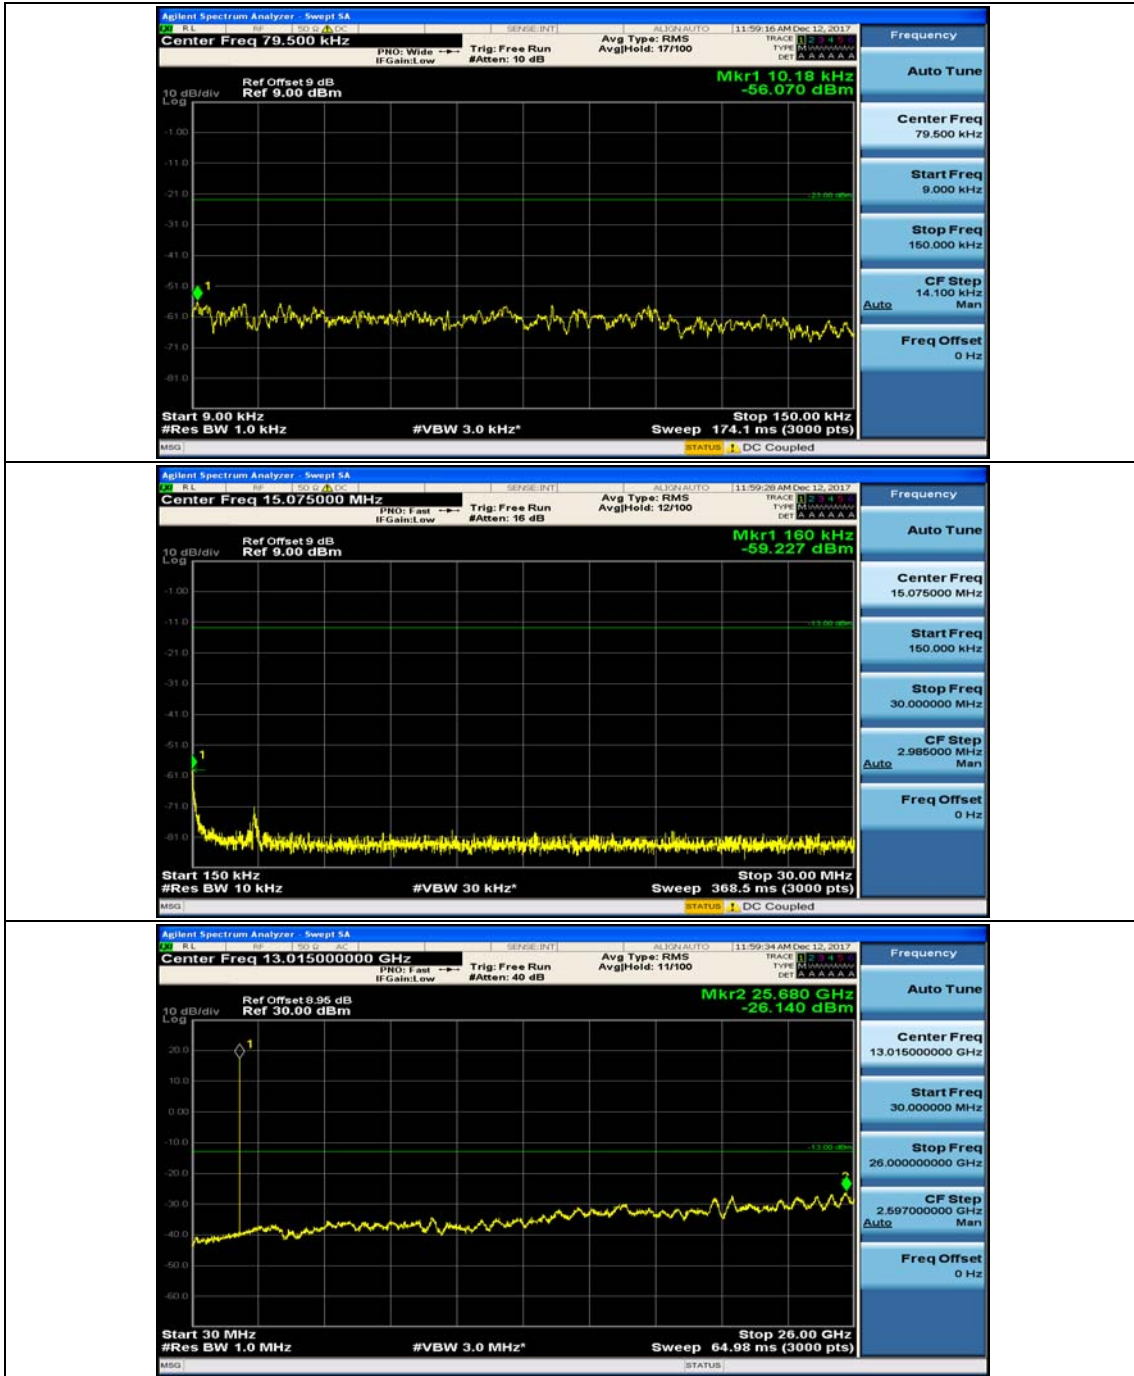

(Channel Bandwidth: 1.4 MHz)_MCH_16QAM_1RB#3

(Channel Bandwidth: 1.4 MHz)_HCH_16QAM_1RB#0

(Channel Bandwidth: 1.4 MHz)_HCH_16QAM_1RB#3

Channel Bandwidth: 3 MHz