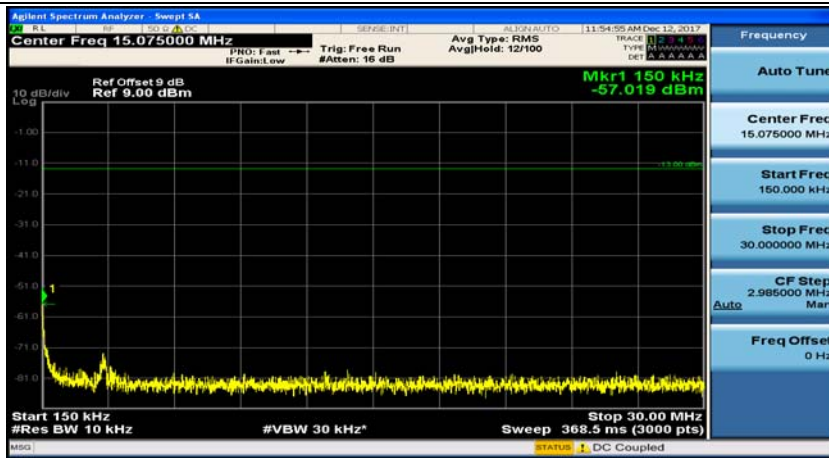

(Channel Bandwidth:20 MHz)_HCH_16QAM_100RB#0

Appendix E: Conducted Spurious Emission

Test Graphs

Channel Bandwidth: 1.4 MHz

(Channel Bandwidth: 1.4 MHz)_MCH_QPSK_1RB#0

(Channel Bandwidth: 1.4 MHz)_MCH_QPSK_1RB#3