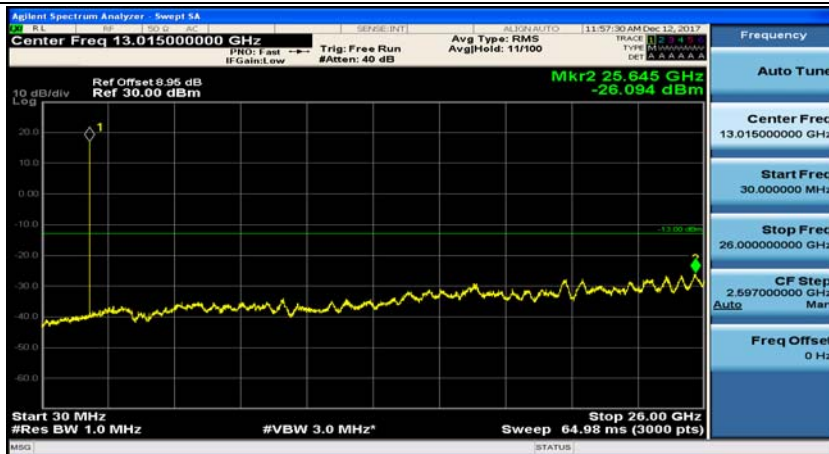

(Channel Bandwidth: 1.4 MHz)_HCH_QPSK_1RB#0