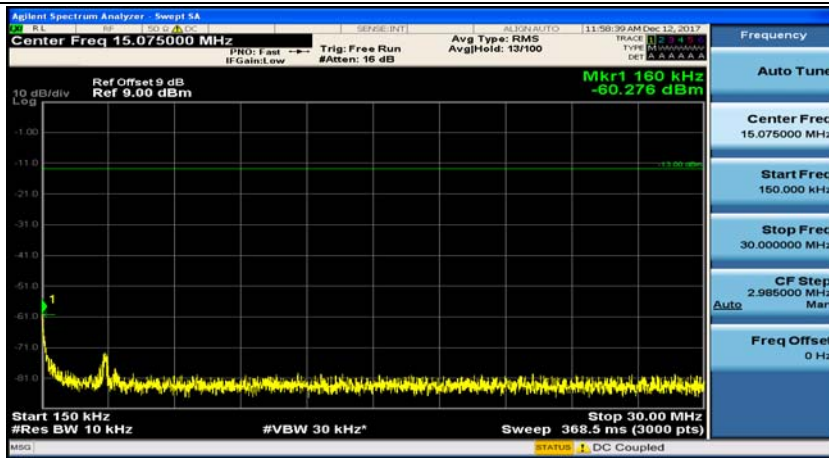

(Channel Bandwidth: 1.4 MHz)_HCH_16QAM_1RB#3