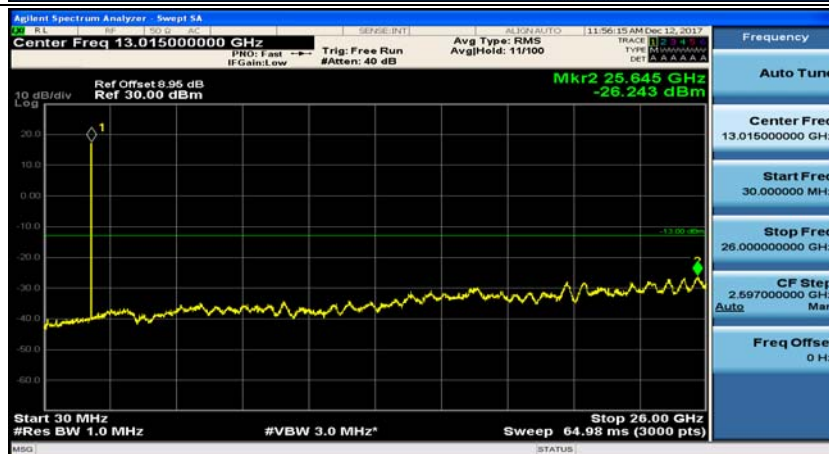

(Channel Bandwidth: 1.4 MHz)_HCH_QPSK_1RB#0

(Channel Bandwidth: 1.4 MHz)_HCH_QPSK_1RB#3

(Channel Bandwidth: 1.4 MHz)_LCH_16QAM_1RB#0

(Channel Bandwidth: 1.4 MHz)_LCH_16QAM_1RB#3

(Channel Bandwidth: 1.4 MHz)_MCH_16QAM_1RB#0