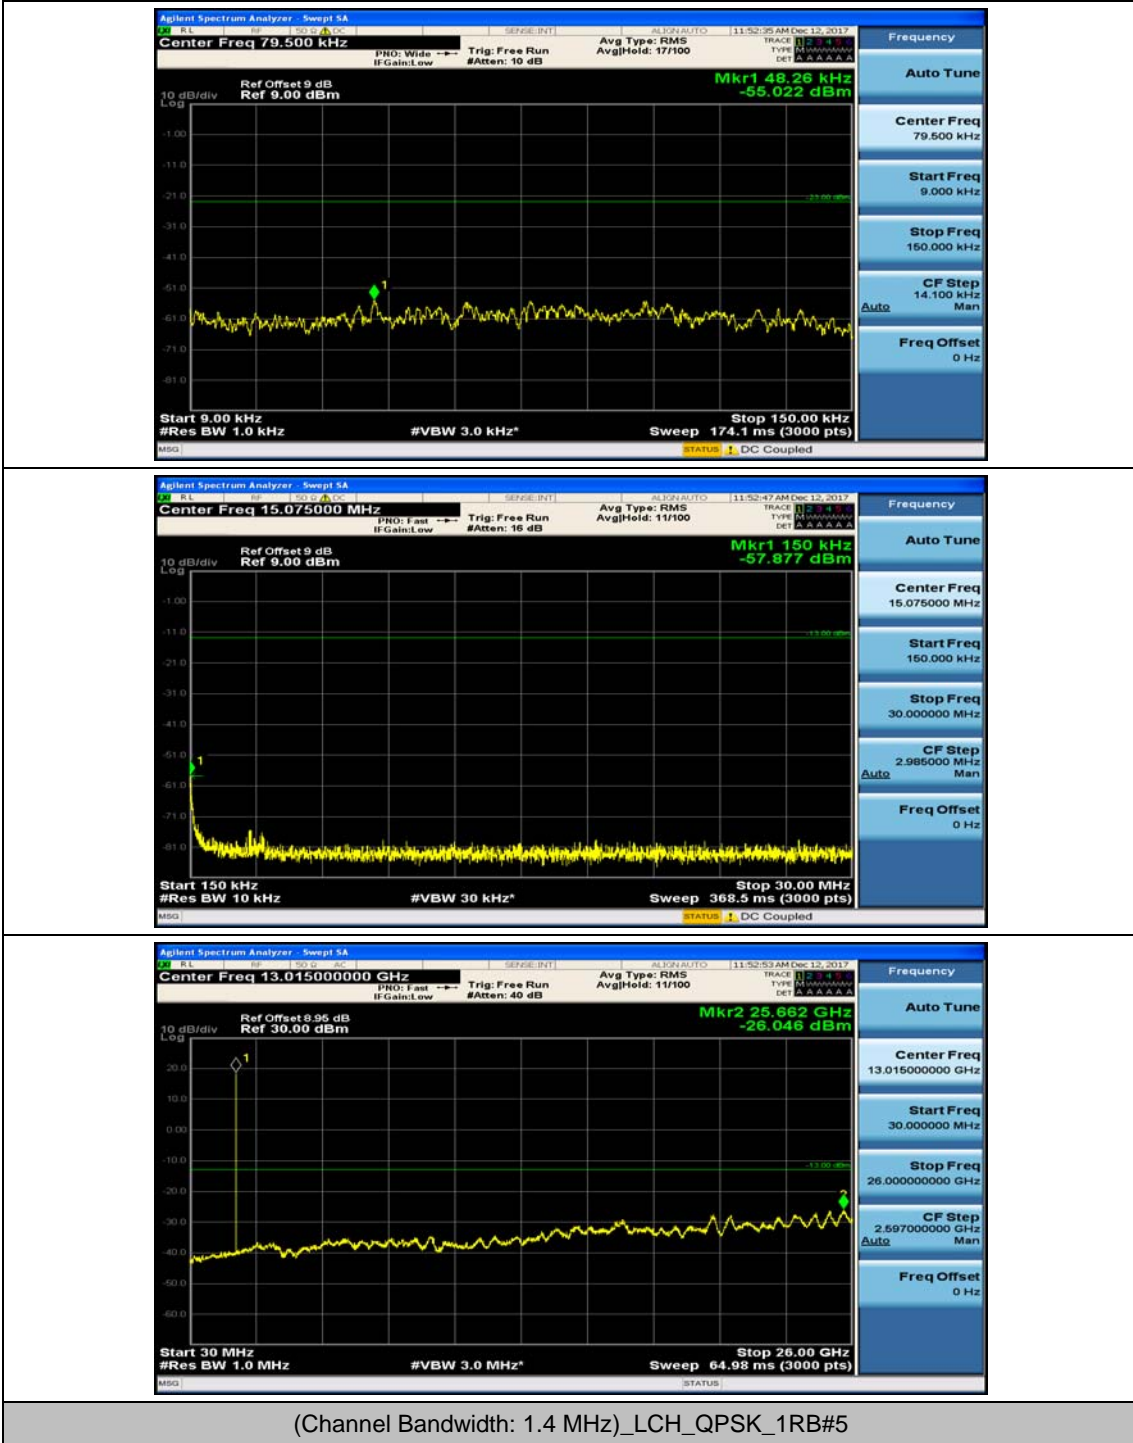

(Channel Bandwidth:20 MHz)_HCH_16QAM_100RB#0

Appendix E: Conducted Spurious Emission

Test Graphs

Channel Bandwidth: 1.4 MHz

(Channel Bandwidth: 1.4 MHz)_MCH_QPSK_1RB#0

(Channel Bandwidth: 1.4 MHz)_MCH_QPSK_1RB#3