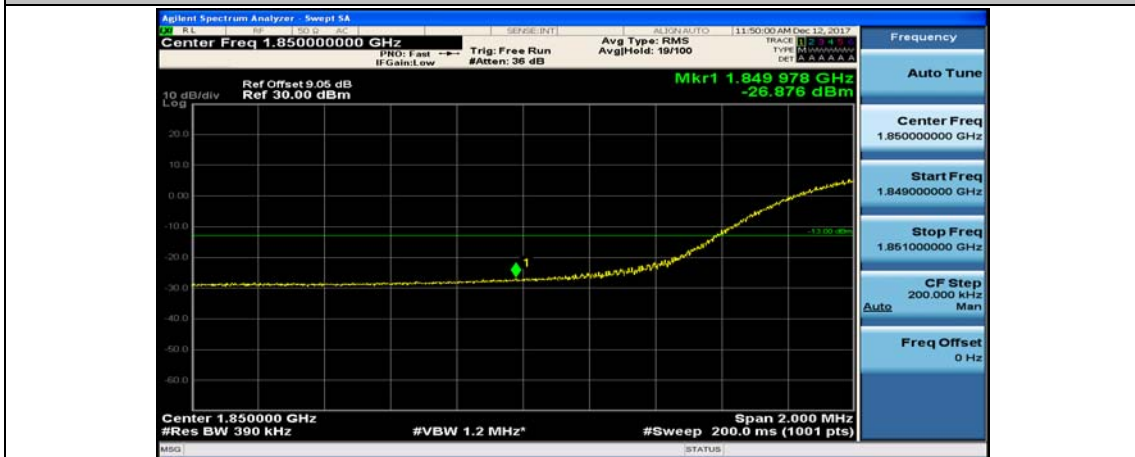

(Channel Bandwidth:20 MHz)_LCH_QPSK_1RB#99

(Channel Bandwidth:20 MHz)_LCH_QPSK_50RB#0

(Channel Bandwidth:20 MHz)_LCH_QPSK_50RB#25

(Channel Bandwidth:20 MHz)_LCH_QPSK_50RB#50

(Channel Bandwidth:20 MHz)_LCH_QPSK_100RB#0