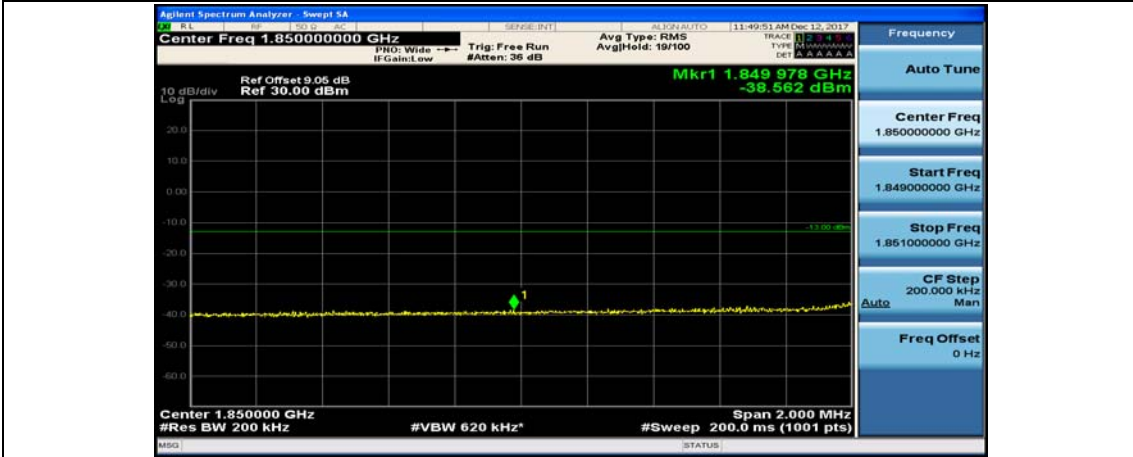

(Channel Bandwidth:20 MHz)_LCH_16QAM_50RB#50