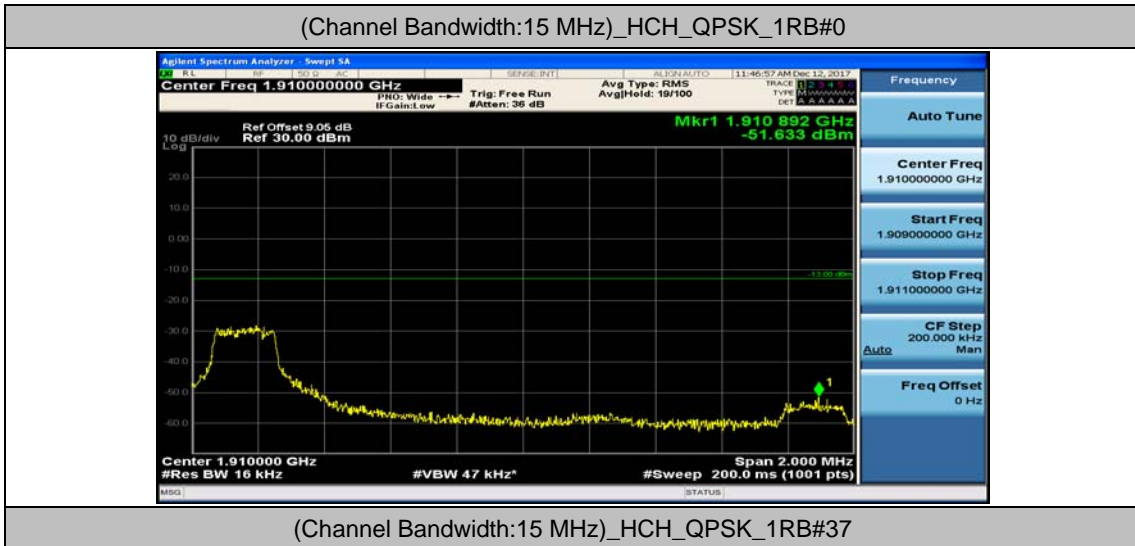

Channel Bandwidth: 10 MHz_HCH_16QAM_50RB#0

Channel Bandwidth: 15 MHz

(Channel Bandwidth:15 MHz)_LCH_QPSK_1RB#74

(Channel Bandwidth:15 MHz)_LCH_QPSK_37RB#0

(Channel Bandwidth:15 MHz)_LCH_QPSK_37RB#18

(Channel Bandwidth:15 MHz)_LCH_QPSK_37RB#38