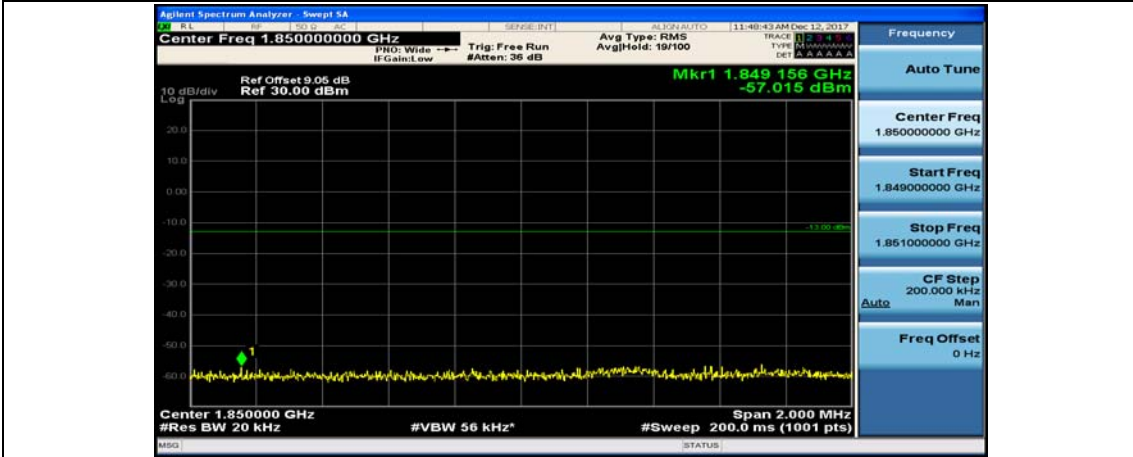

(Channel Bandwidth:15 MHz)_HCH_16QAM_37RB#0

(Channel Bandwidth:15 MHz)_HCH_16QAM_37RB#18

(Channel Bandwidth:15 MHz)_HCH_16QAM_37RB#38

(Channel Bandwidth:15 MHz)_HCH_16QAM_75RB#0

Channel Bandwidth: 20 MHz

(Channel Bandwidth:20 MHz)_LCH_QPSK_1RB#49