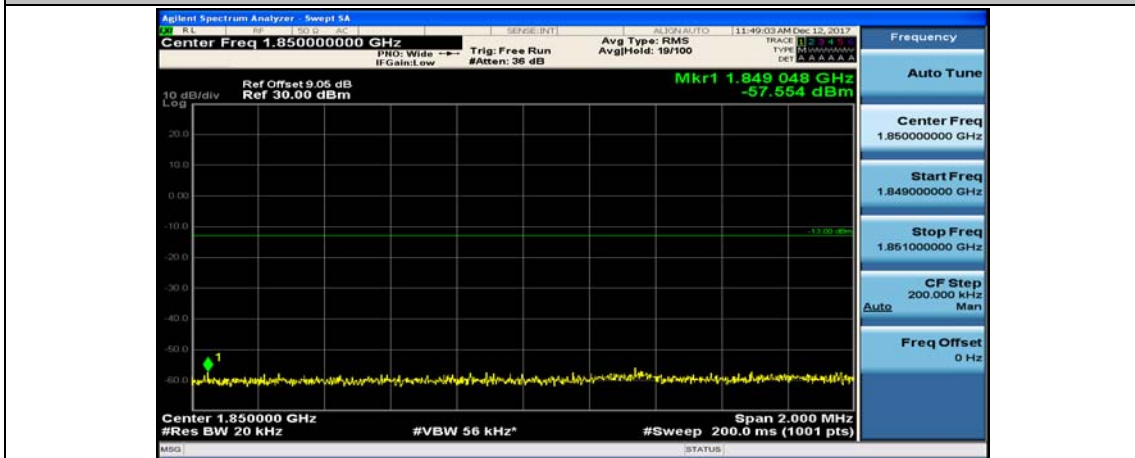

(Channel Bandwidth:20 MHz)_HCH_QPSK_50RB#50

(Channel Bandwidth:20 MHz)_HCH_QPSK_100RB#0

(Channel Bandwidth:20 MHz)_LCH_16QAM_1RB#0

(Channel Bandwidth:20 MHz)_LCH_16QAM_1RB#49

(Channel Bandwidth:20 MHz)_LCH_16QAM_1RB#99