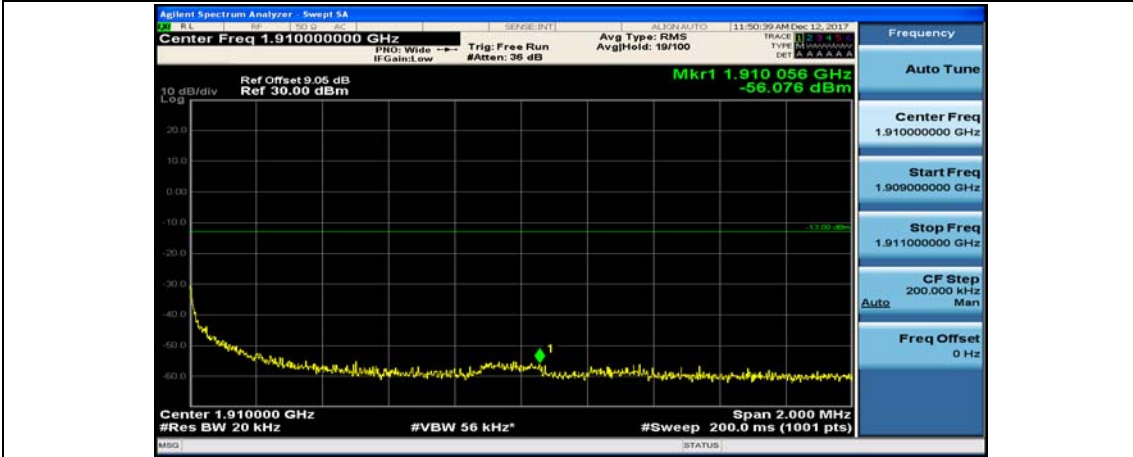

(Channel Bandwidth:20 MHz)_LCH_16QAM_50RB#0

(Channel Bandwidth:20 MHz)_LCH_16QAM_50RB#25

(Channel Bandwidth:20 MHz)_LCH_16QAM_50RB#50

(Channel Bandwidth:20 MHz)_LCH_16QAM_100RB#0

(Channel Bandwidth:20 MHz)_HCH_16QAM_1RB#0