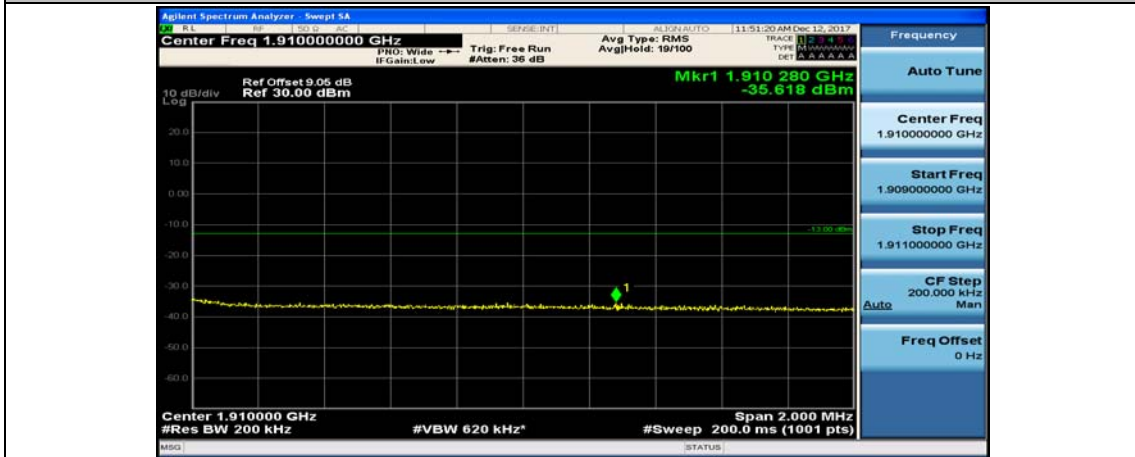

(Channel Bandwidth:20 MHz)_HCH_16QAM_50RB#0