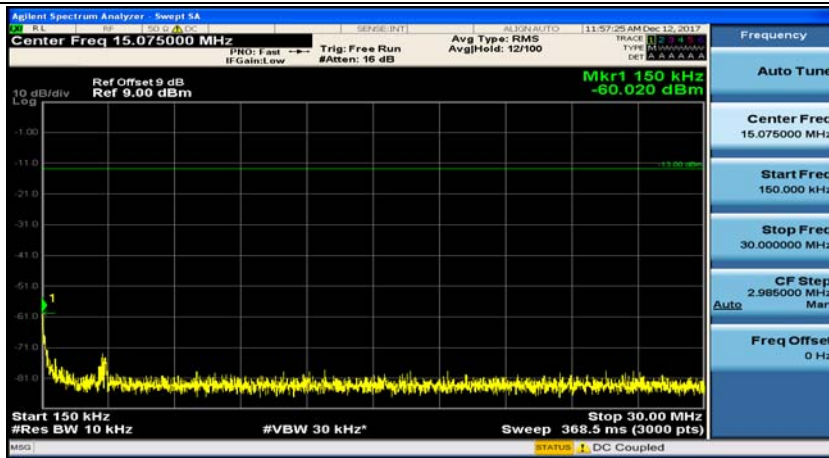

(Channel Bandwidth: 1.4 MHz)_HCH_QPSK_1RB#0