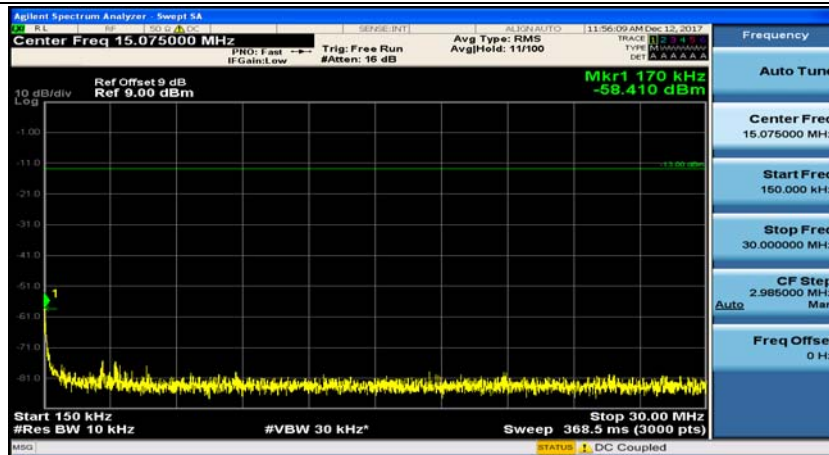

(Channel Bandwidth: 1.4 MHz)_HCH_QPSK_1RB#0

(Channel Bandwidth: 1.4 MHz)_HCH_QPSK_1RB#3

(Channel Bandwidth: 1.4 MHz)_LCH_16QAM_1RB#0

(Channel Bandwidth: 1.4 MHz)_LCH_16QAM_1RB#3

(Channel Bandwidth: 1.4 MHz)_MCH_16QAM_1RB#0