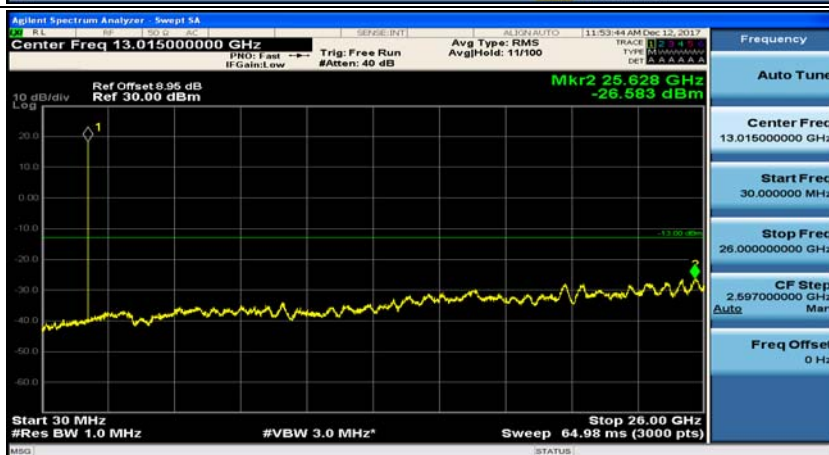

(Channel Bandwidth: 1.4 MHz)_HCH_QPSK_1RB#0

(Channel Bandwidth: 1.4 MHz)_HCH_QPSK_1RB#3

(Channel Bandwidth: 1.4 MHz)_LCH_16QAM_1RB#0

(Channel Bandwidth: 1.4 MHz)_LCH_16QAM_1RB#3

(Channel Bandwidth: 1.4 MHz)_MCH_16QAM_1RB#0