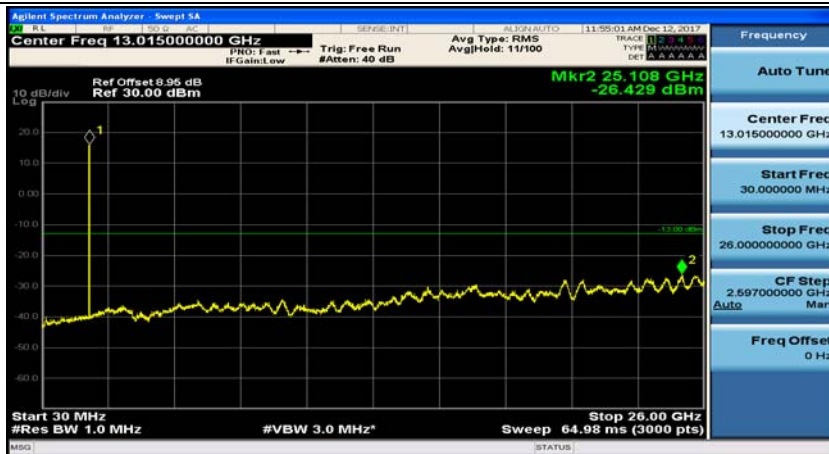

(Channel Bandwidth:20 MHz)_HCH_16QAM_100RB#0

Appendix E: Conducted Spurious Emission

Test Graphs

Channel Bandwidth: 1.4 MHz

(Channel Bandwidth: 1.4 MHz)_MCH_QPSK_1RB#0

(Channel Bandwidth: 1.4 MHz)_MCH_QPSK_1RB#3