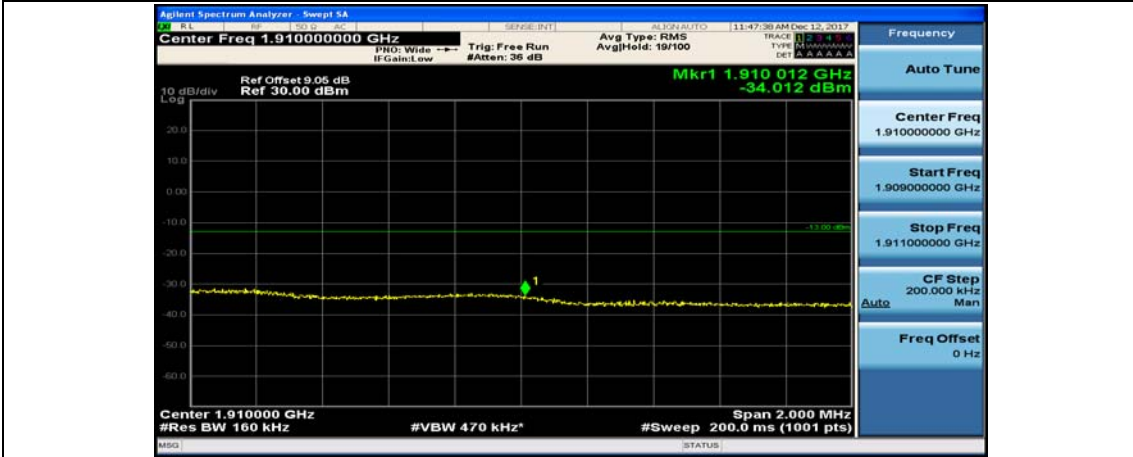

(Channel Bandwidth:15 MHz)_HCH_QPSK_37RB#0