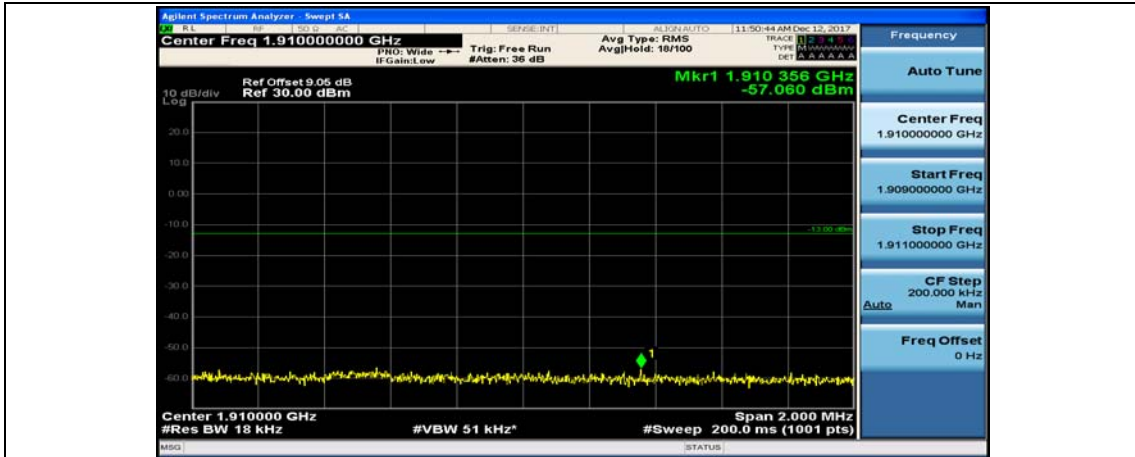

(Channel Bandwidth:20 MHz)_HCH_16QAM_1RB#49