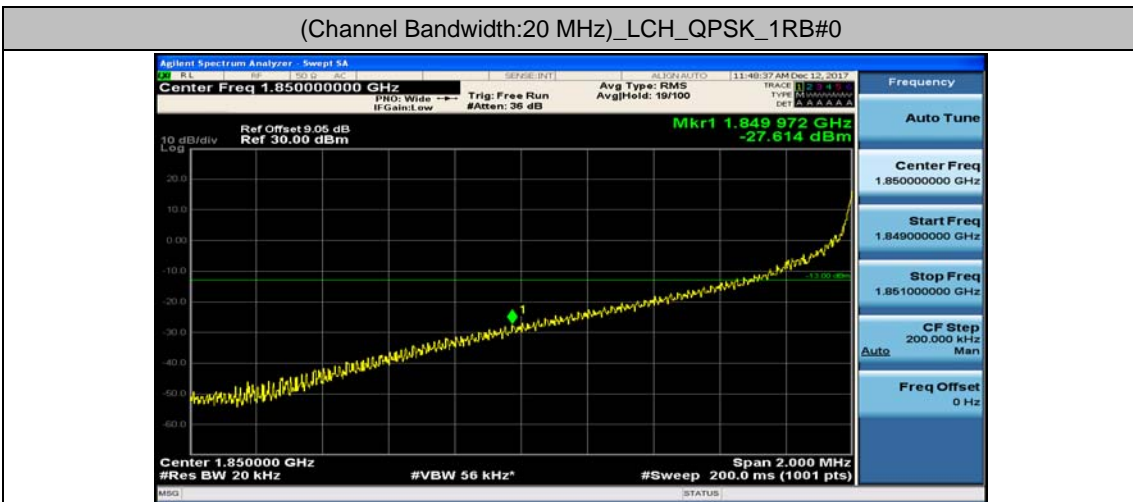

(Channel Bandwidth:15 MHz)_HCH_16QAM_37RB#0

(Channel Bandwidth:15 MHz)_HCH_16QAM_37RB#18

(Channel Bandwidth:15 MHz)_HCH_16QAM_37RB#38

(Channel Bandwidth:15 MHz)_HCH_16QAM_75RB#0

Channel Bandwidth: 20 MHz

(Channel Bandwidth:20 MHz)_LCH_QPSK_1RB#49