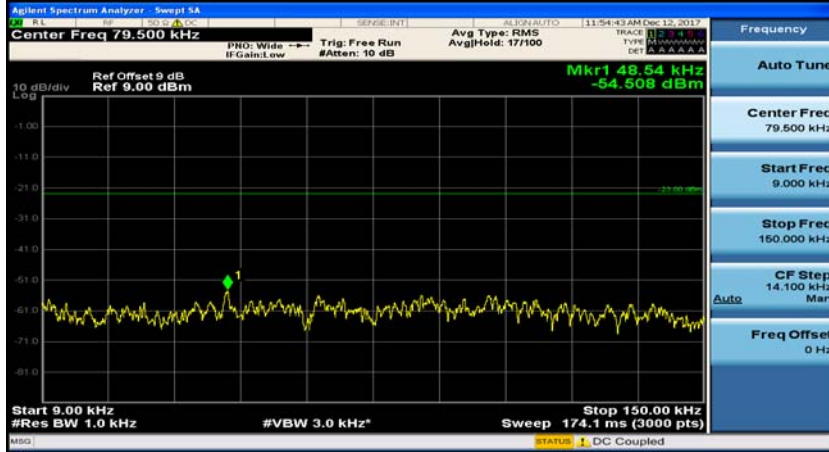

(Channel Bandwidth:20 MHz)_HCH_16QAM_100RB#0

Appendix E: Conducted Spurious Emission

Test Graphs

Channel Bandwidth: 1.4 MHz

(Channel Bandwidth: 1.4 MHz)_MCH_QPSK_1RB#0

(Channel Bandwidth: 1.4 MHz)_MCH_QPSK_1RB#3