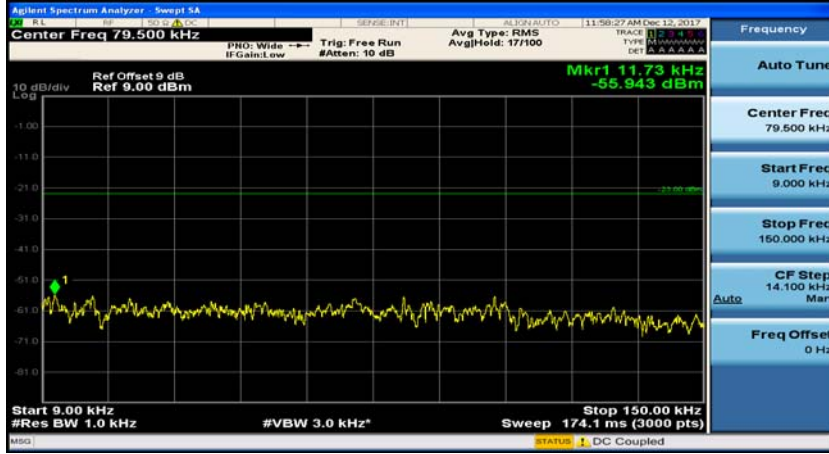

(Channel Bandwidth: 1.4 MHz)_HCH_16QAM_1RB#3