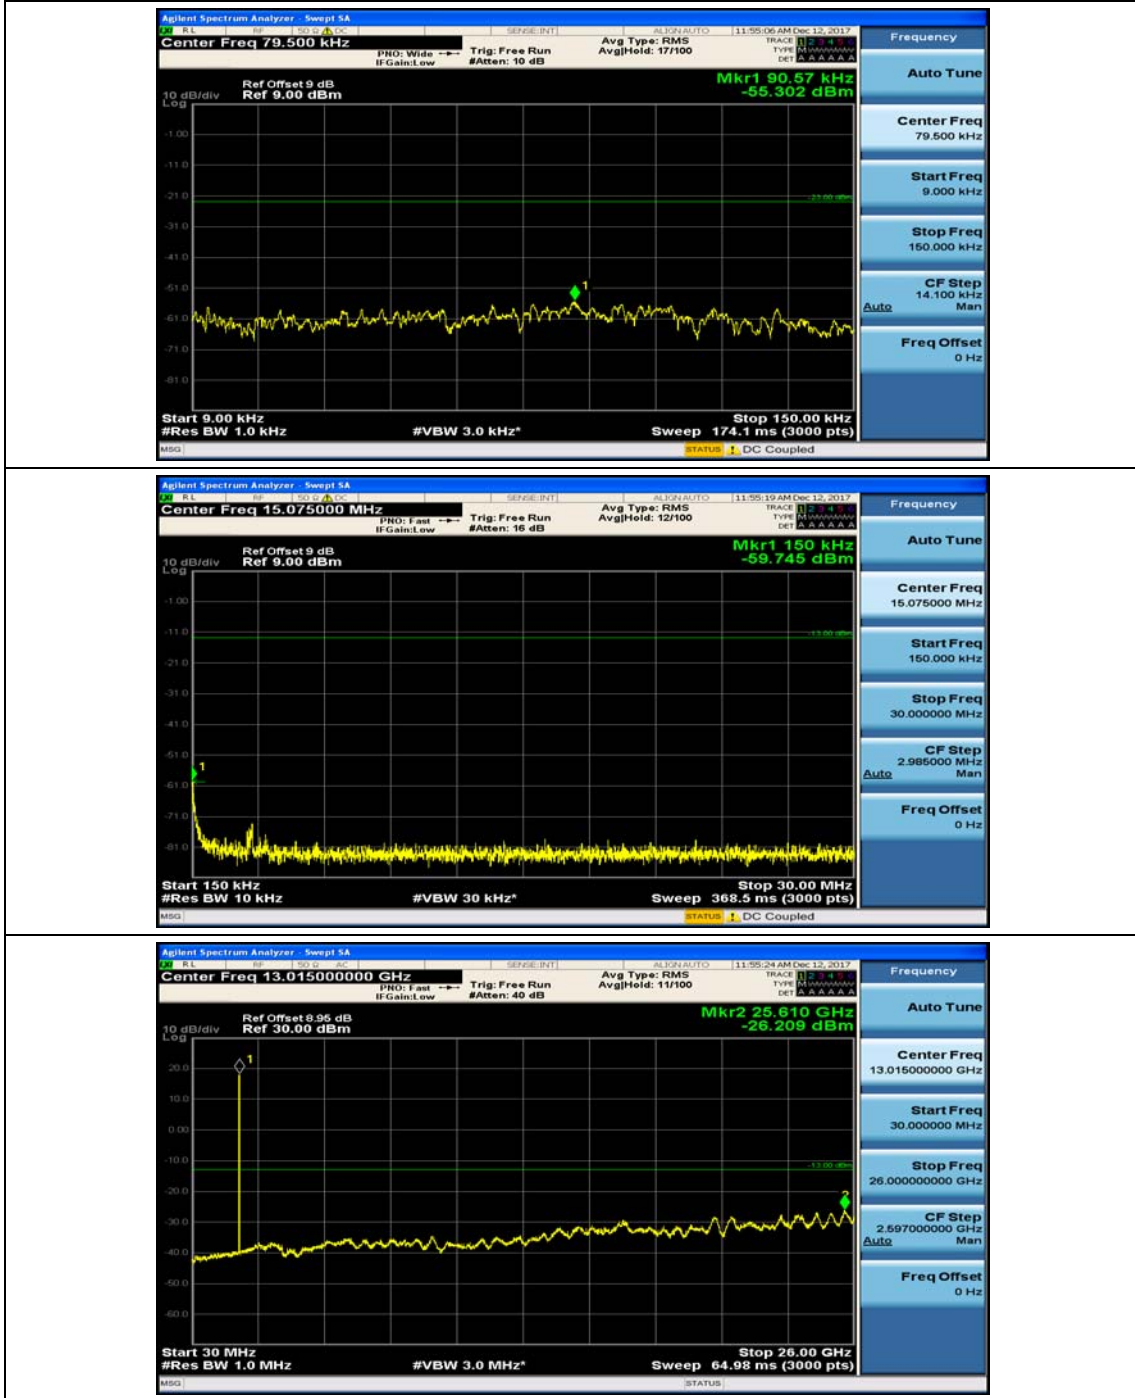

(Channel Bandwidth:20 MHz)_HCH_16QAM_100RB#0

Appendix E: Conducted Spurious Emission

Test Graphs

Channel Bandwidth: 1.4 MHz

(Channel Bandwidth: 1.4 MHz)_MCH_QPSK_1RB#0

(Channel Bandwidth: 1.4 MHz)_MCH_QPSK_1RB#3