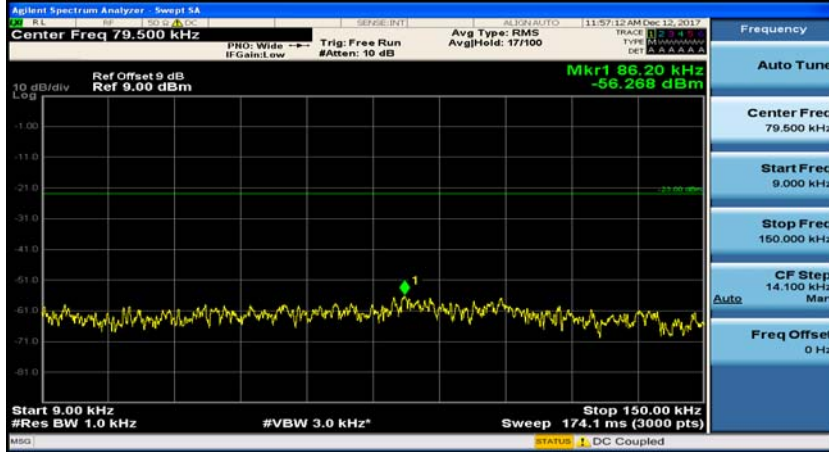

(Channel Bandwidth: 1.4 MHz)_HCH_QPSK_1RB#0