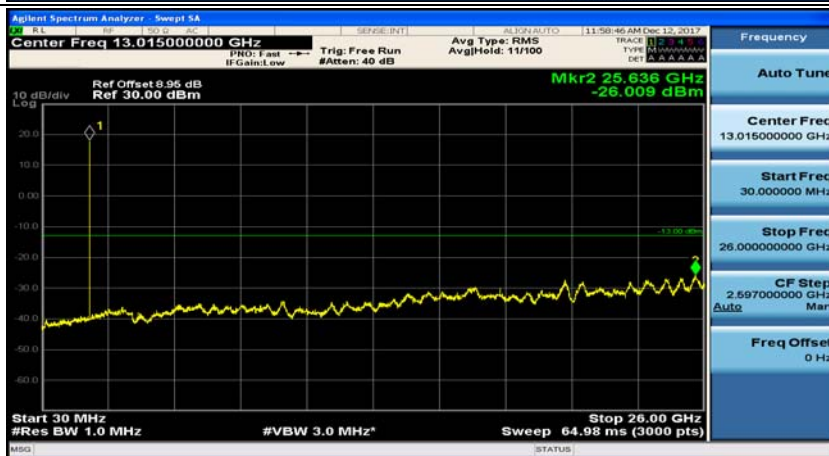

(Channel Bandwidth: 1.4 MHz)_HCH_16QAM_1RB#3