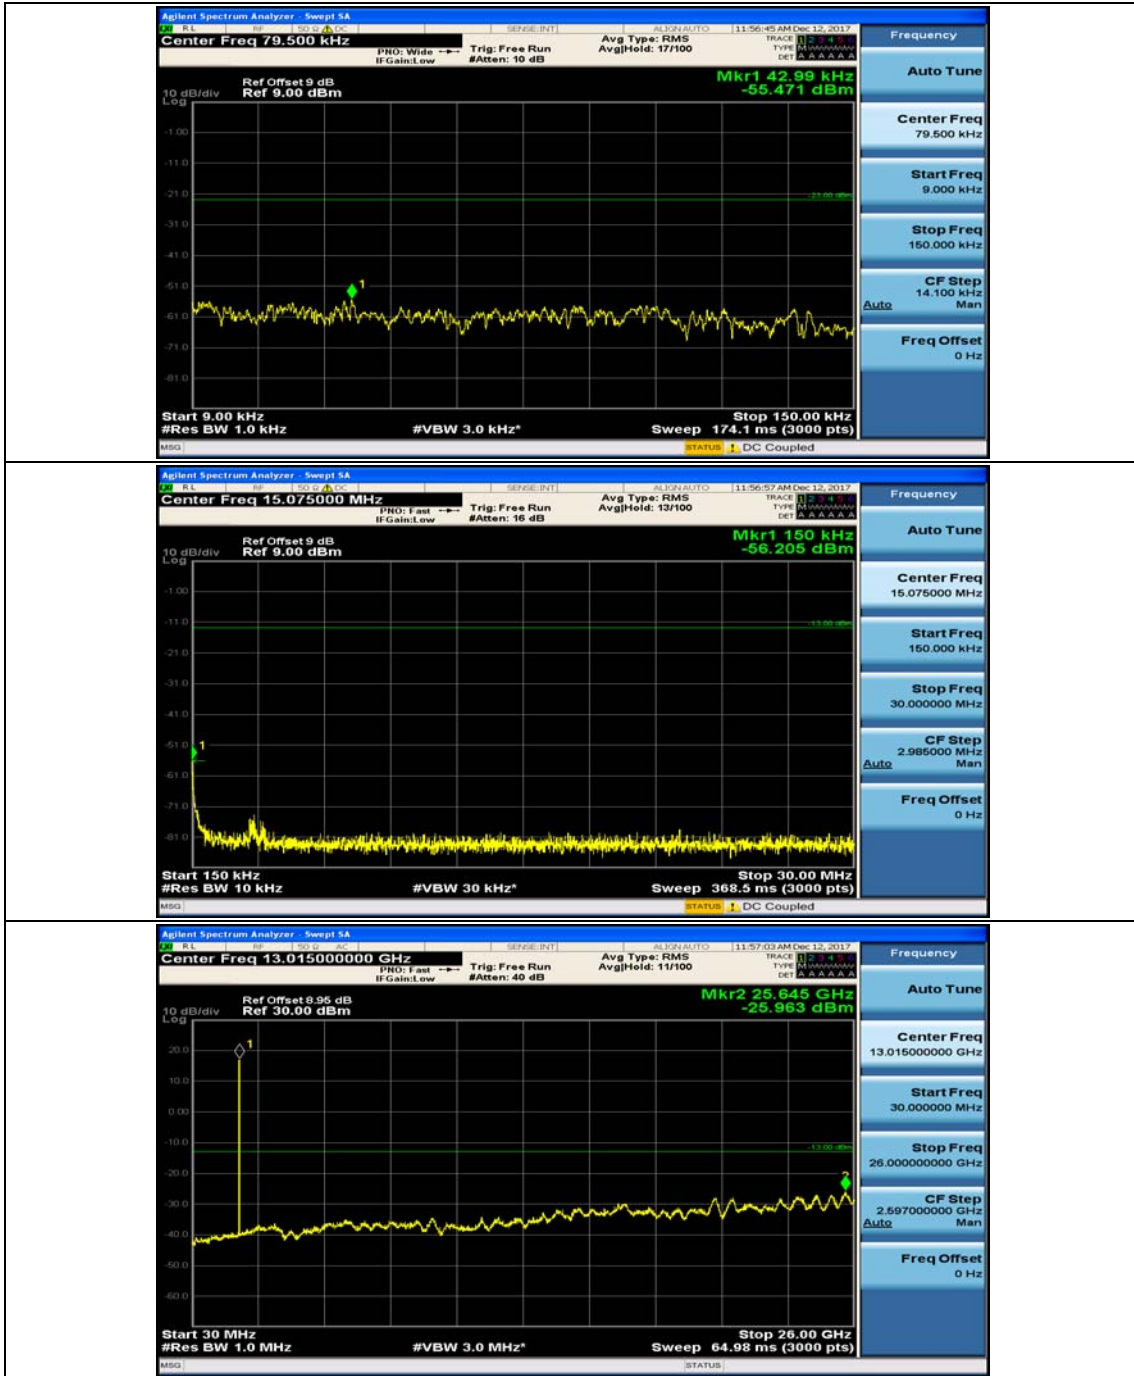

(Channel Bandwidth: 1.4 MHz)_HCH_16QAM_1RB#0