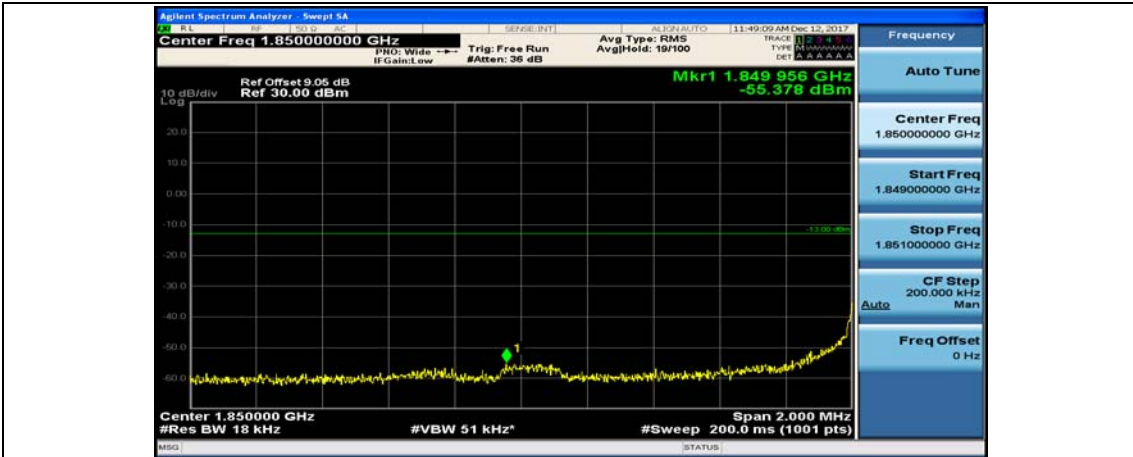

(Channel Bandwidth:20 MHz)_HCH_QPSK_50RB#50

(Channel Bandwidth:20 MHz)_HCH_QPSK_100RB#0

(Channel Bandwidth:20 MHz)_LCH_16QAM_1RB#0

(Channel Bandwidth:20 MHz)_LCH_16QAM_1RB#49

(Channel Bandwidth:20 MHz)_LCH_16QAM_1RB#99