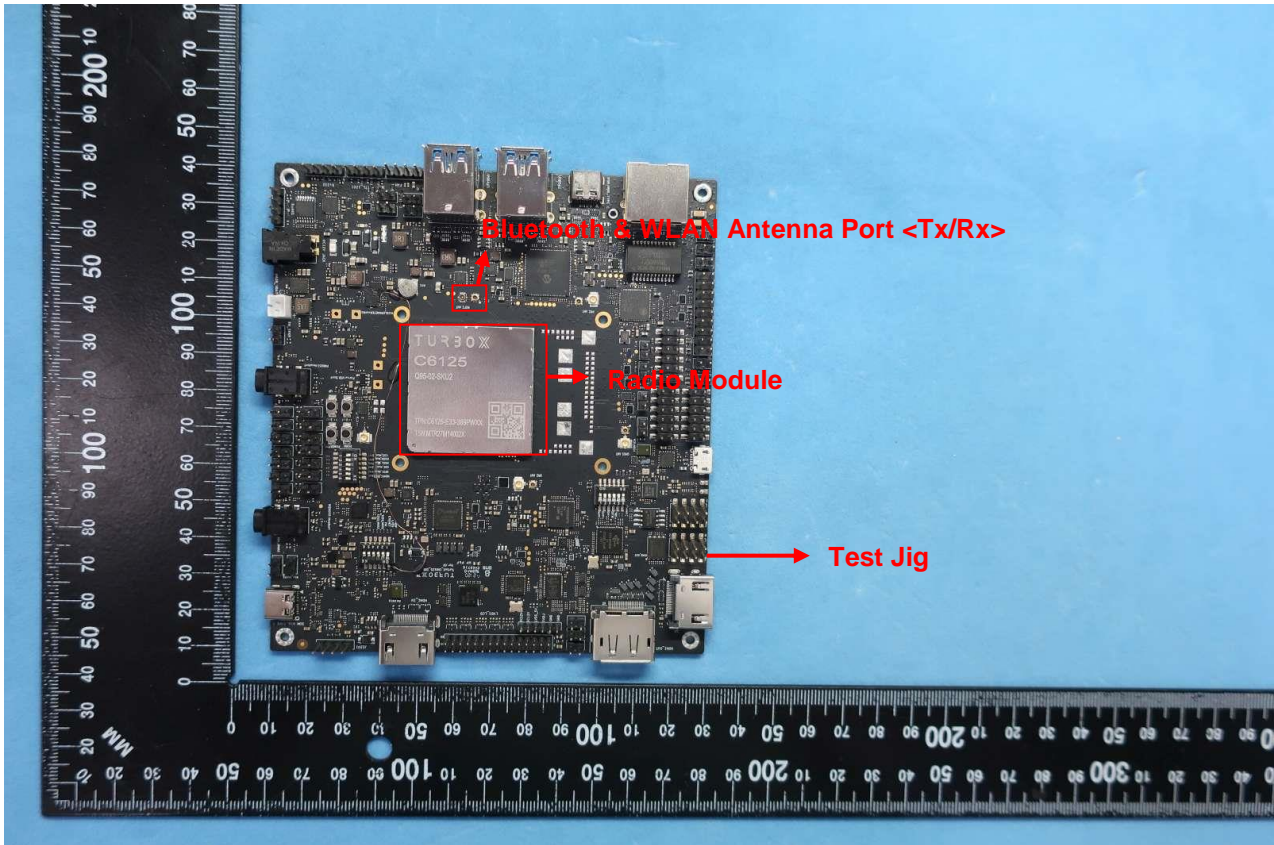

2. Internal Photograph of EUT

Brand Name: TurboX / Model Name: C6125

Brand Name: TurboX / Model Name: C6125

Brand Name: TurboX / Model Name: C6125

Brand Name: TurboX / Model Name: C6125

Brand Name: TurboX / Model Name: C6125

Brand Name: TurboX / Model Name: C6125

Brand Name: TurboX / Model Name: C6125

Brand Name: TurboX / Model Name: C6125

Brand Name: TurboX / Model Name: C6125

Brand Name: TurboX / Model Name: C6125

Brand Name: TurboX / Model Name: C6125