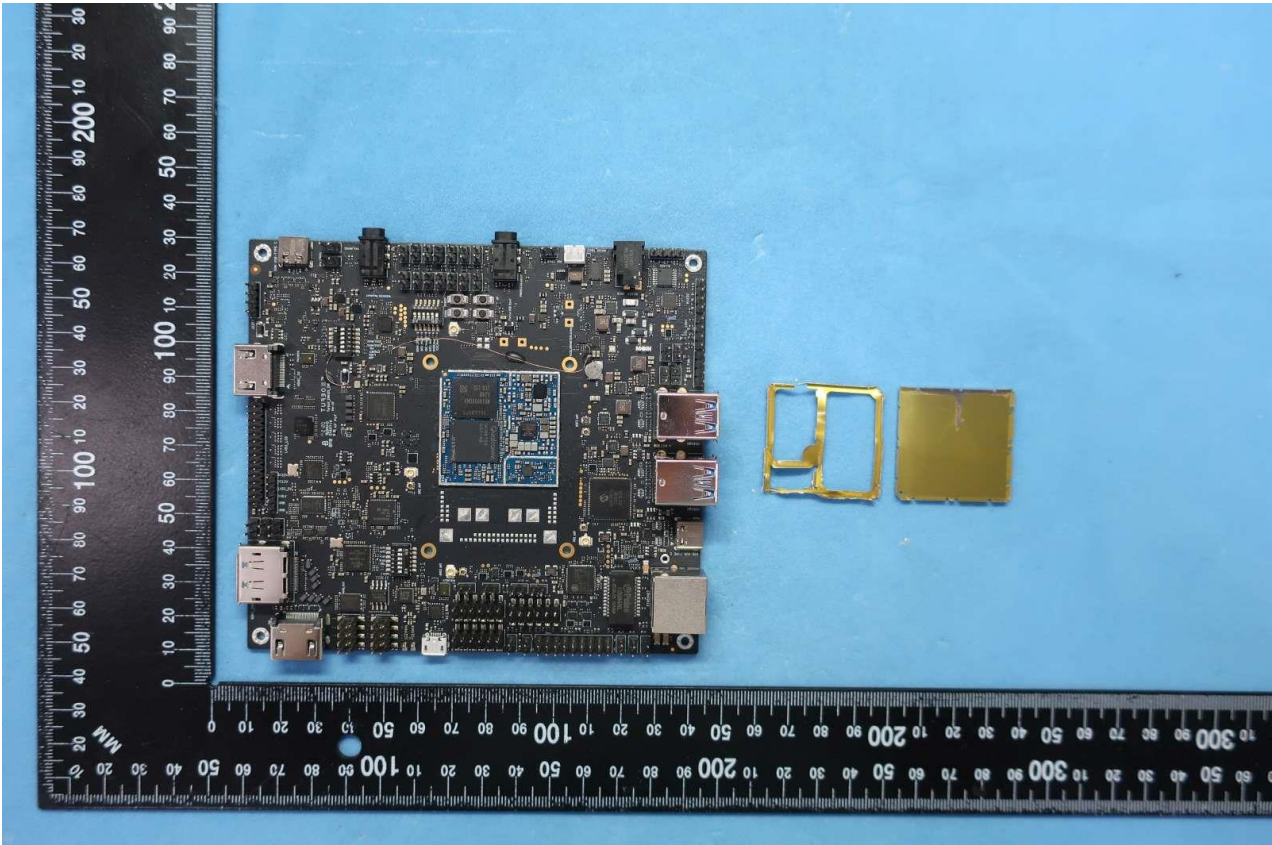

Brand Name: TurboX / Model Name: C6125