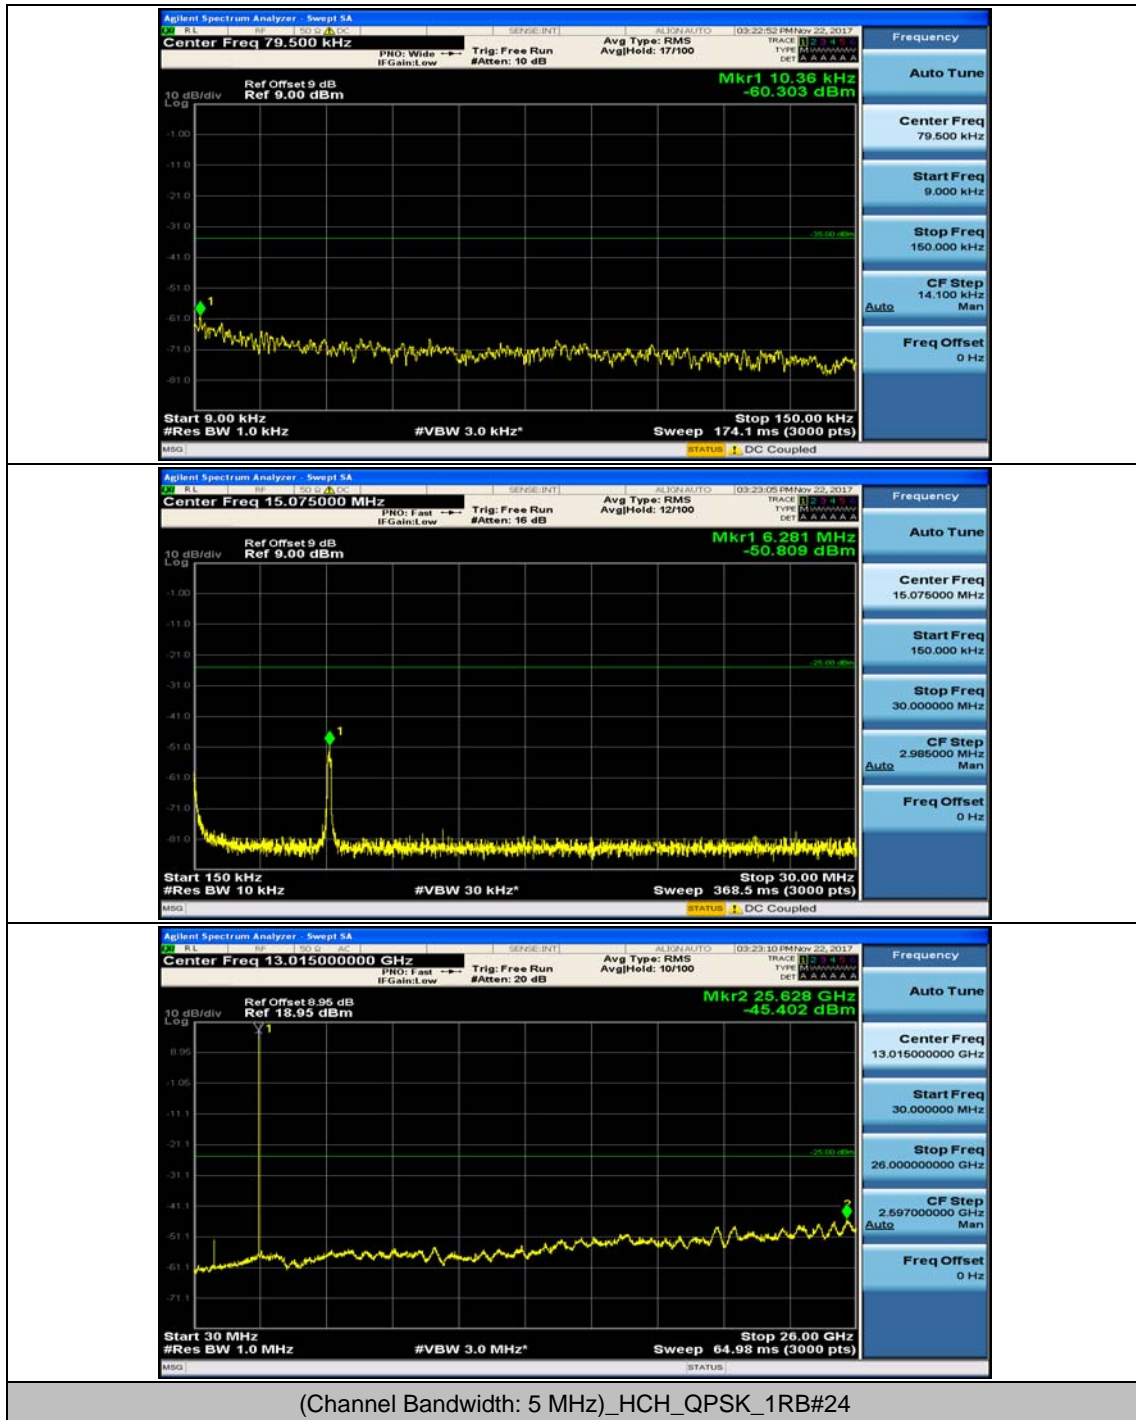

(Channel Bandwidth: 5 MHz)_MCH_QPSK_1RB#12

(Channel Bandwidth: 5 MHz)_HCH_QPSK_1RB#0

(Channel Bandwidth: 5 MHz)_HCH_QPSK_1RB#12

(Channel Bandwidth: 5 MHz)_LCH_16QAM_1RB#0

(Channel Bandwidth: 5 MHz)_LCH_16QAM_1RB#12