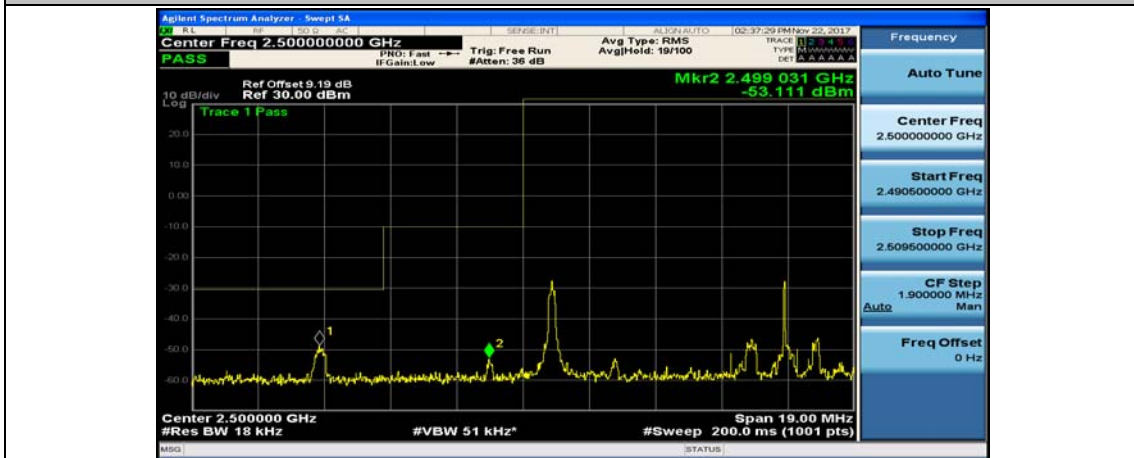

Channel Bandwidth: 10 MHz_HCH_16QAM_50RB#0

Channel Bandwidth: 15 MHz

(Channel Bandwidth:15 MHz)_LCH_QPSK_1RB#37

(Channel Bandwidth:15 MHz)_LCH_QPSK_1RB#74

(Channel Bandwidth:15 MHz)_LCH_QPSK_37RB#0

(Channel Bandwidth:15 MHz)_LCH_QPSK_37RB#18