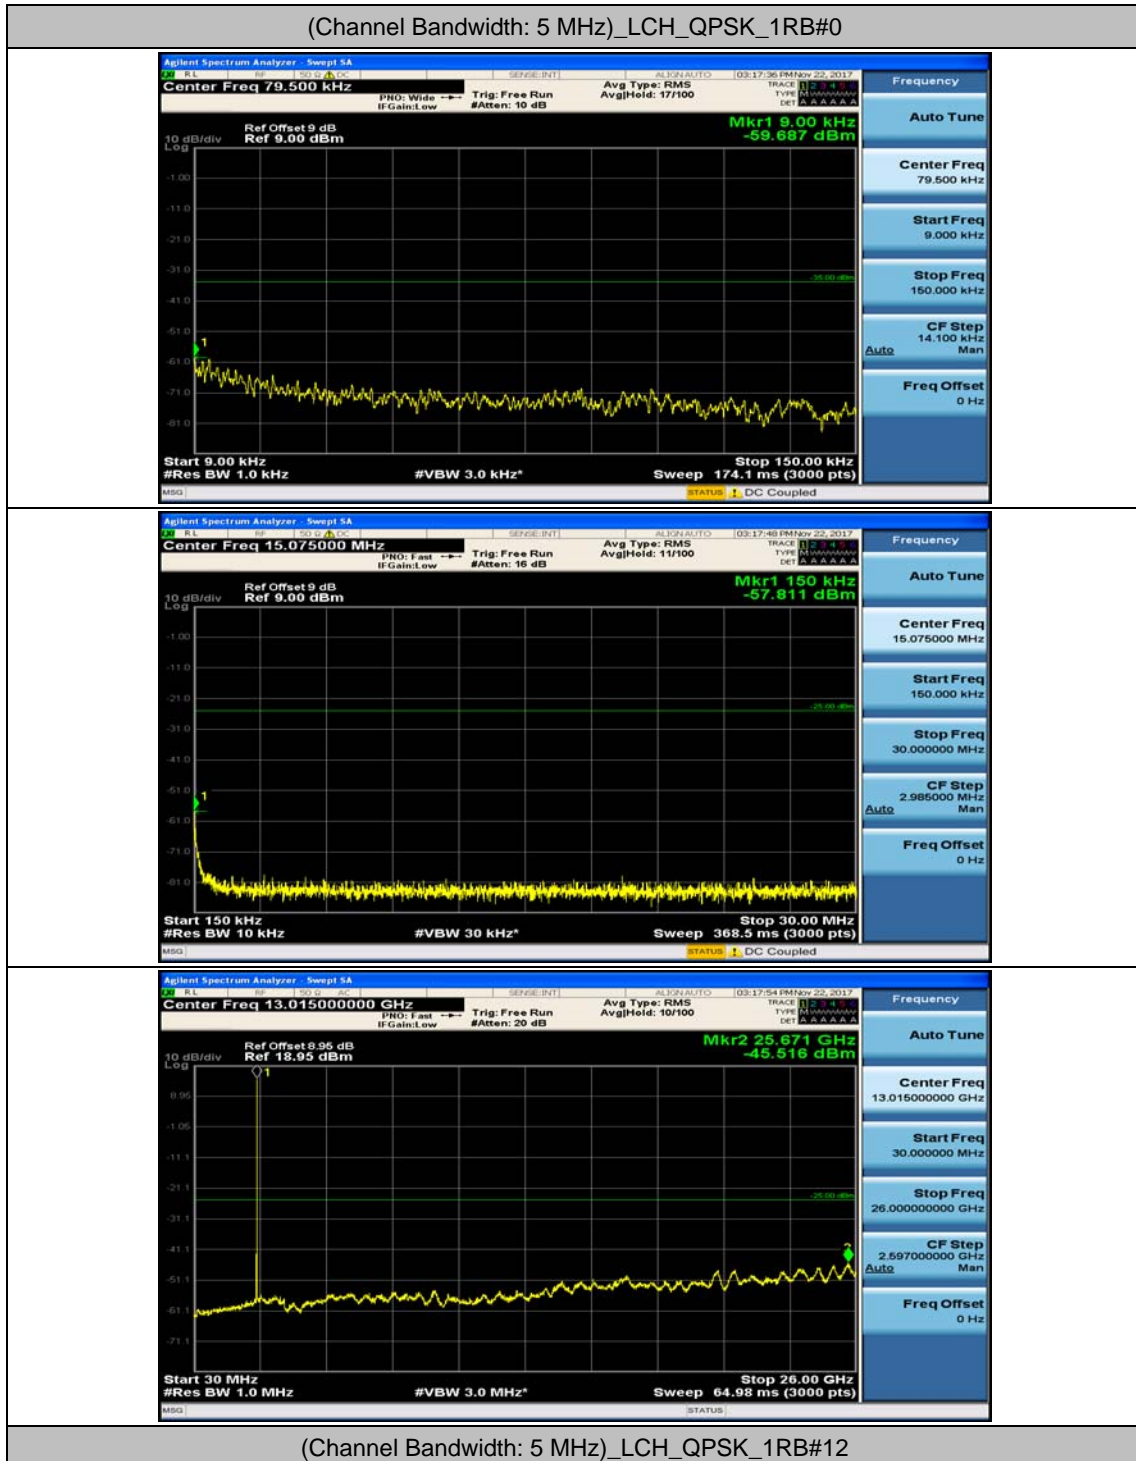

(Channel Bandwidth:20 MHz)_HCH_16QAM_50RB#50

(Channel Bandwidth:20 MHz)_HCH_16QAM_100RB#0

Appendix E: Conducted Spurious Emission

Test Graphs

Channel Bandwidth: 5 MHz

(Channel Bandwidth: 5 MHz)_MCH_QPSK_1RB#0