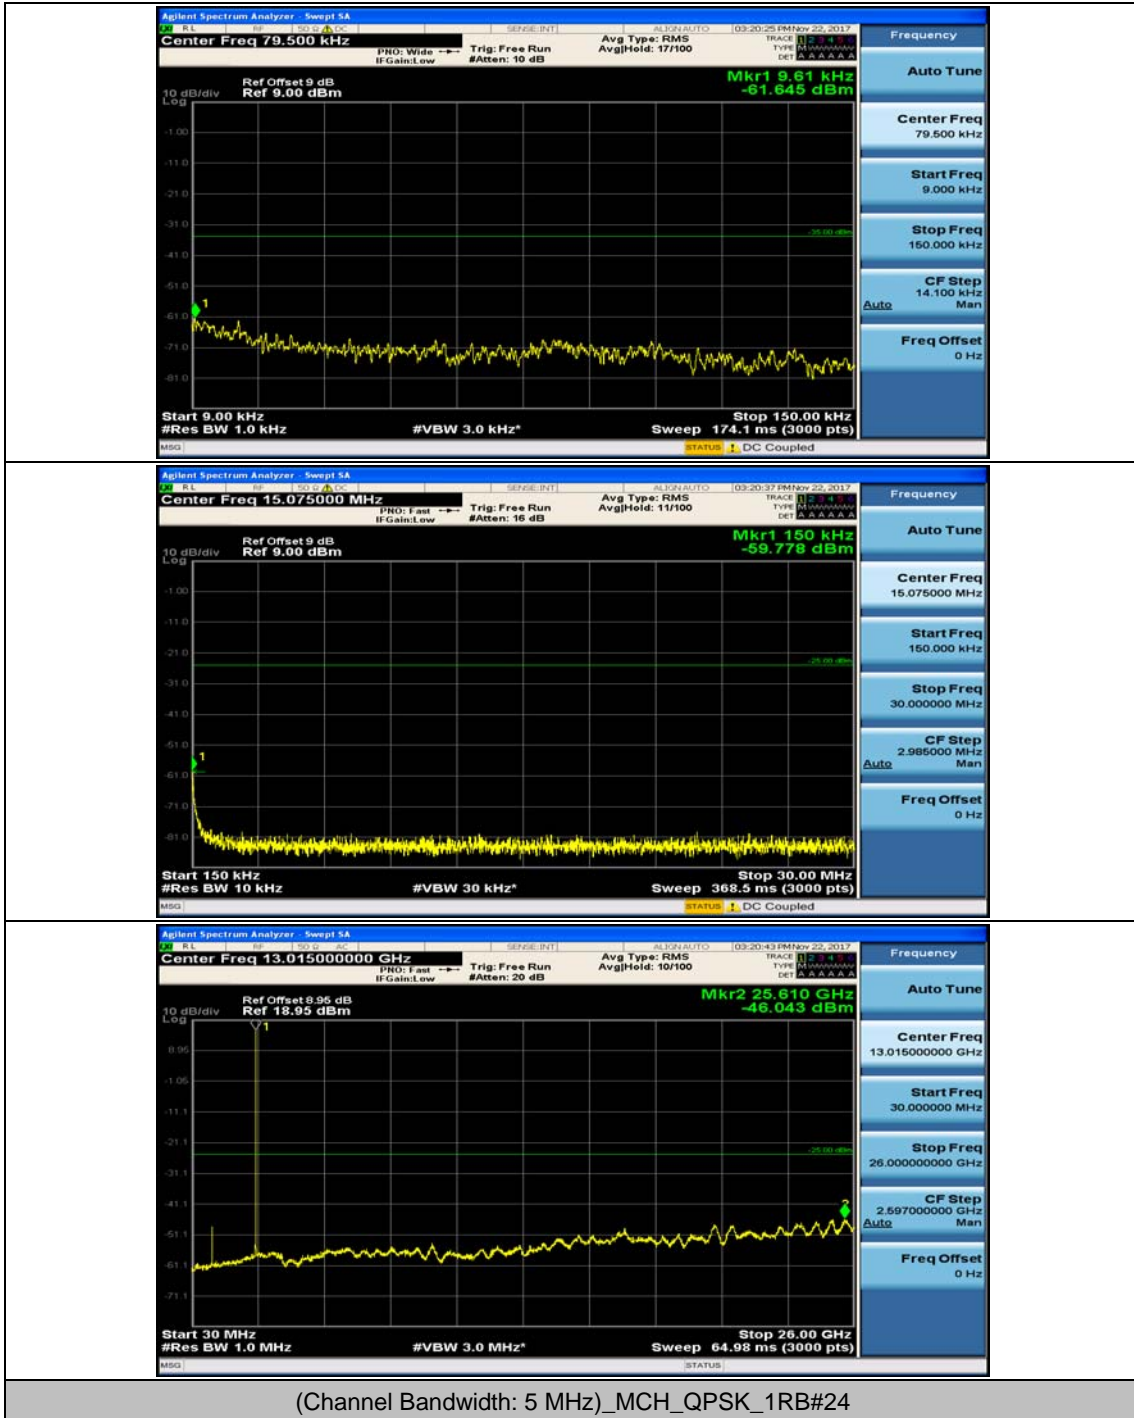

(Channel Bandwidth: 5 MHz)_MCH_QPSK_1RB#12