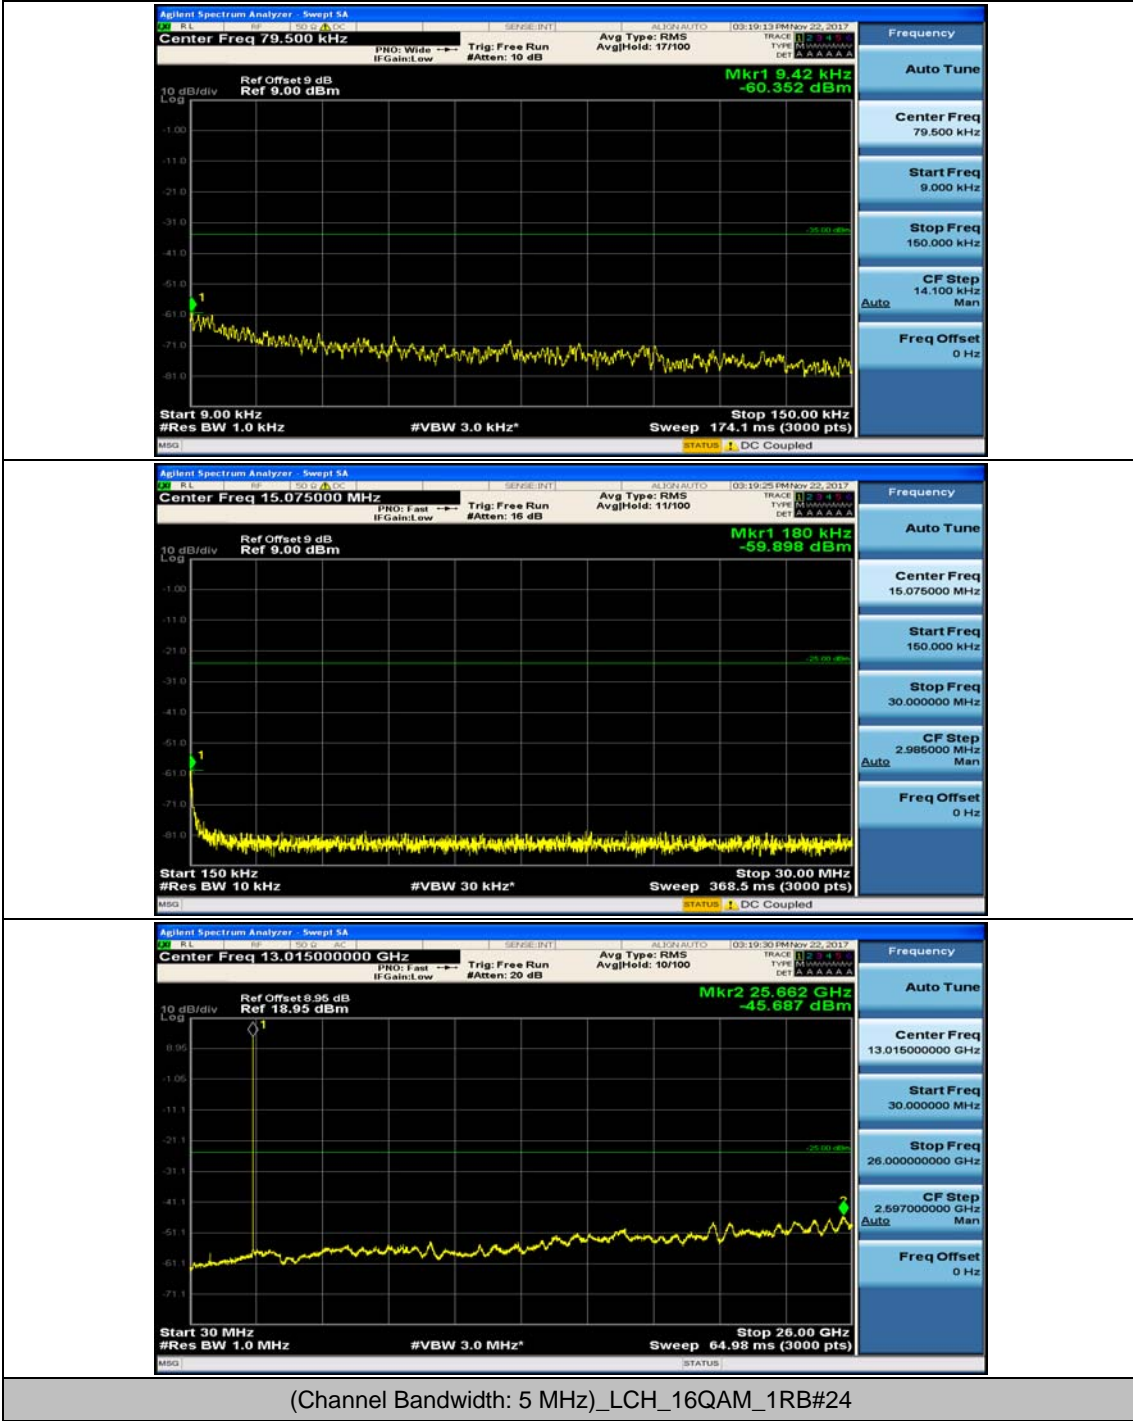

(Channel Bandwidth:20 MHz)_HCH_16QAM_50RB#50

(Channel Bandwidth:20 MHz)_HCH_16QAM_100RB#0

Appendix E: Conducted Spurious Emission

Test Graphs

Channel Bandwidth: 5 MHz

(Channel Bandwidth: 5 MHz)_MCH_QPSK_1RB#0

(Channel Bandwidth: 5 MHz)_MCH_QPSK_1RB#12

(Channel Bandwidth: 5 MHz)_HCH_QPSK_1RB#0

(Channel Bandwidth: 5 MHz)_HCH_QPSK_1RB#12

(Channel Bandwidth: 5 MHz)_LCH_16QAM_1RB#0

(Channel Bandwidth: 5 MHz)_LCH_16QAM_1RB#12