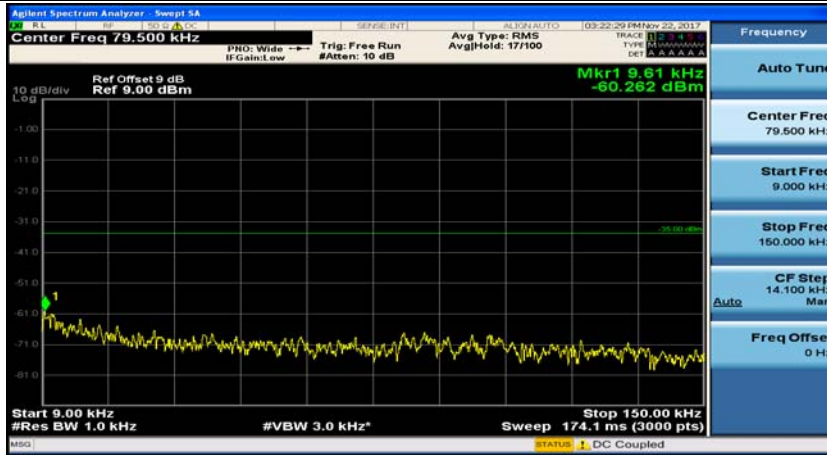

(Channel Bandwidth: 5 MHz)_HCH_QPSK_1RB#0