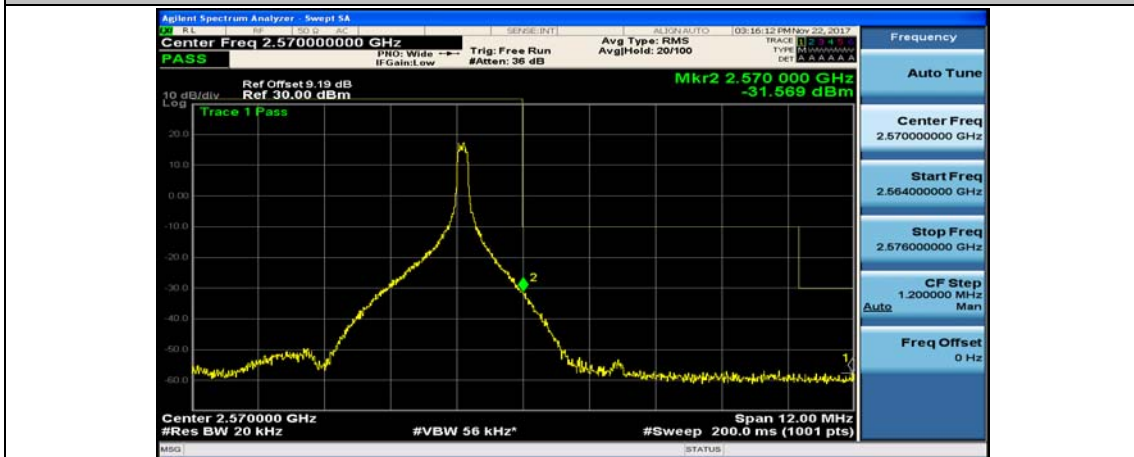

(Channel Bandwidth:20 MHz)_HCH_16QAM_1RB#99