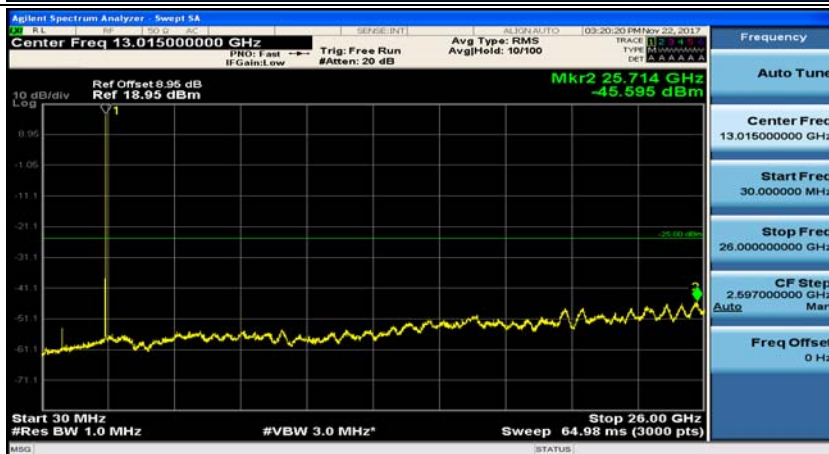

(Channel Bandwidth:20 MHz)_HCH_16QAM_50RB#50

(Channel Bandwidth:20 MHz)_HCH_16QAM_100RB#0

Appendix E: Conducted Spurious Emission

Test Graphs

Channel Bandwidth: 5 MHz

(Channel Bandwidth: 5 MHz)_MCH_QPSK_1RB#0