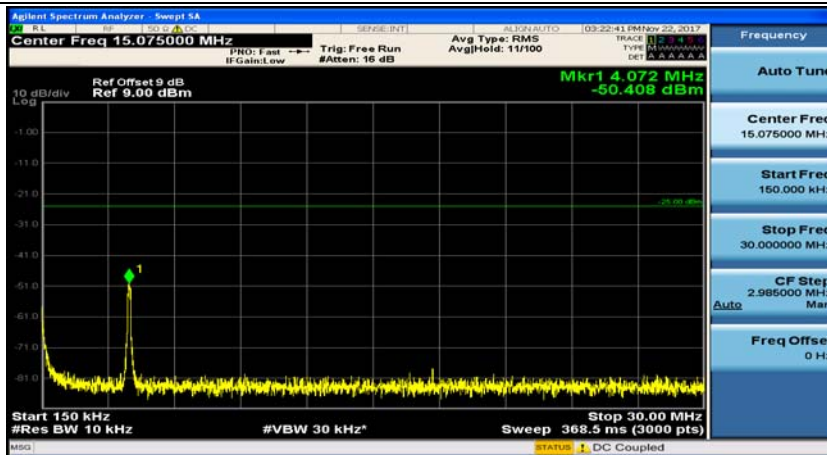

(Channel Bandwidth: 5 MHz)_HCH_QPSK_1RB#0