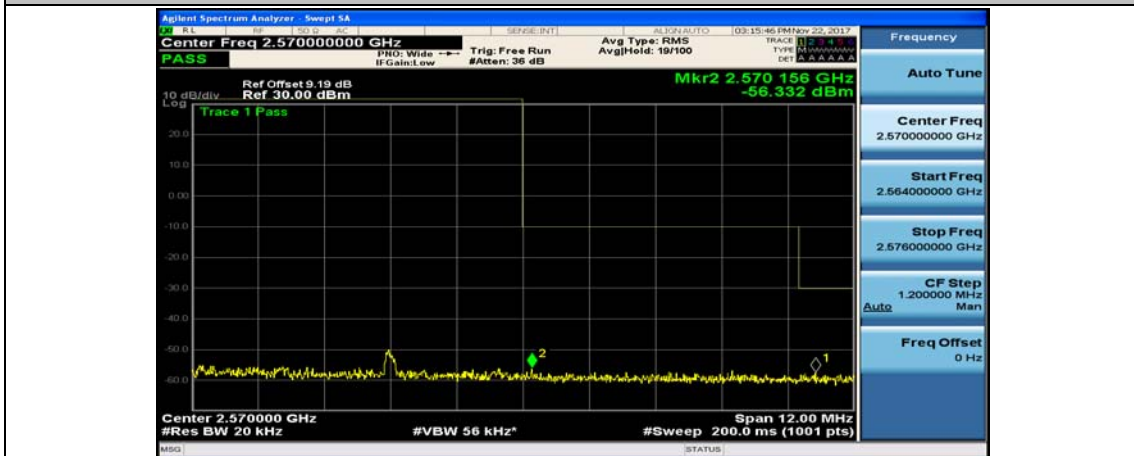

(Channel Bandwidth:20 MHz)_HCH_QPSK_1RB#49