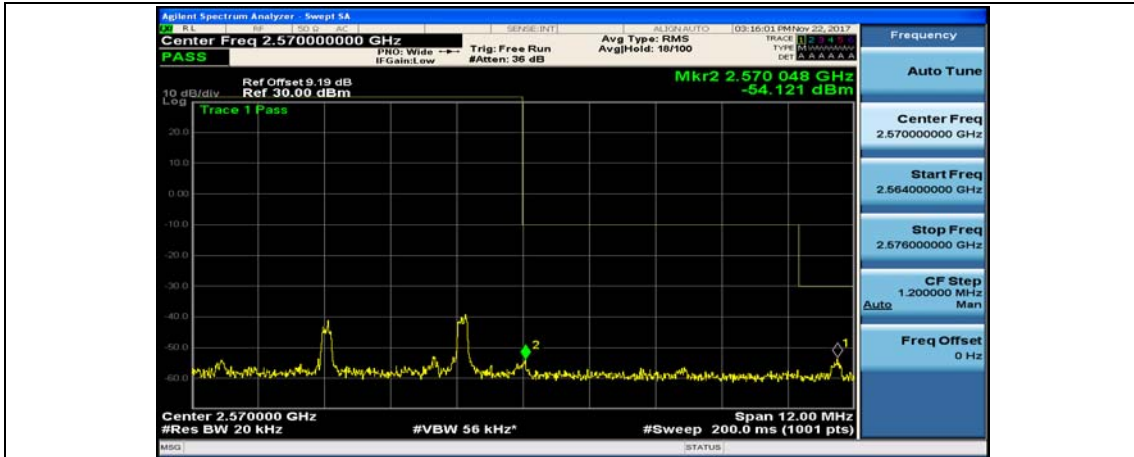

(Channel Bandwidth:20 MHz)_HCH_16QAM_1RB#0