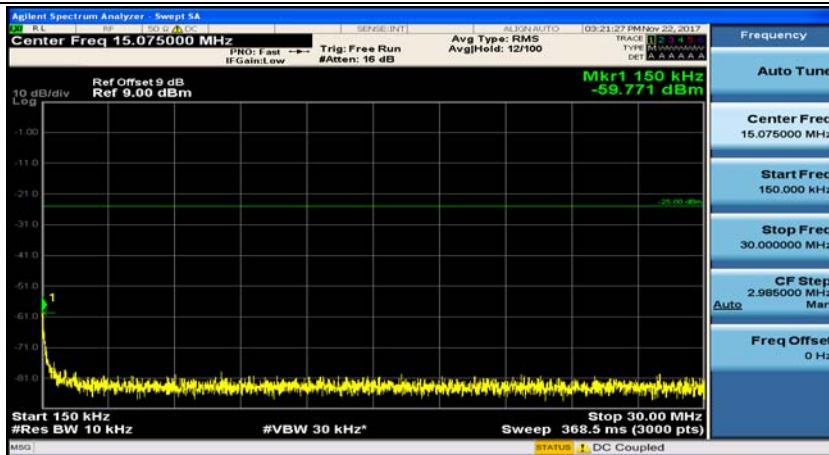

(Channel Bandwidth: 5 MHz)_MCH_16QAM_1RB#0

(Channel Bandwidth: 5 MHz)_MCH_16QAM_1RB#12