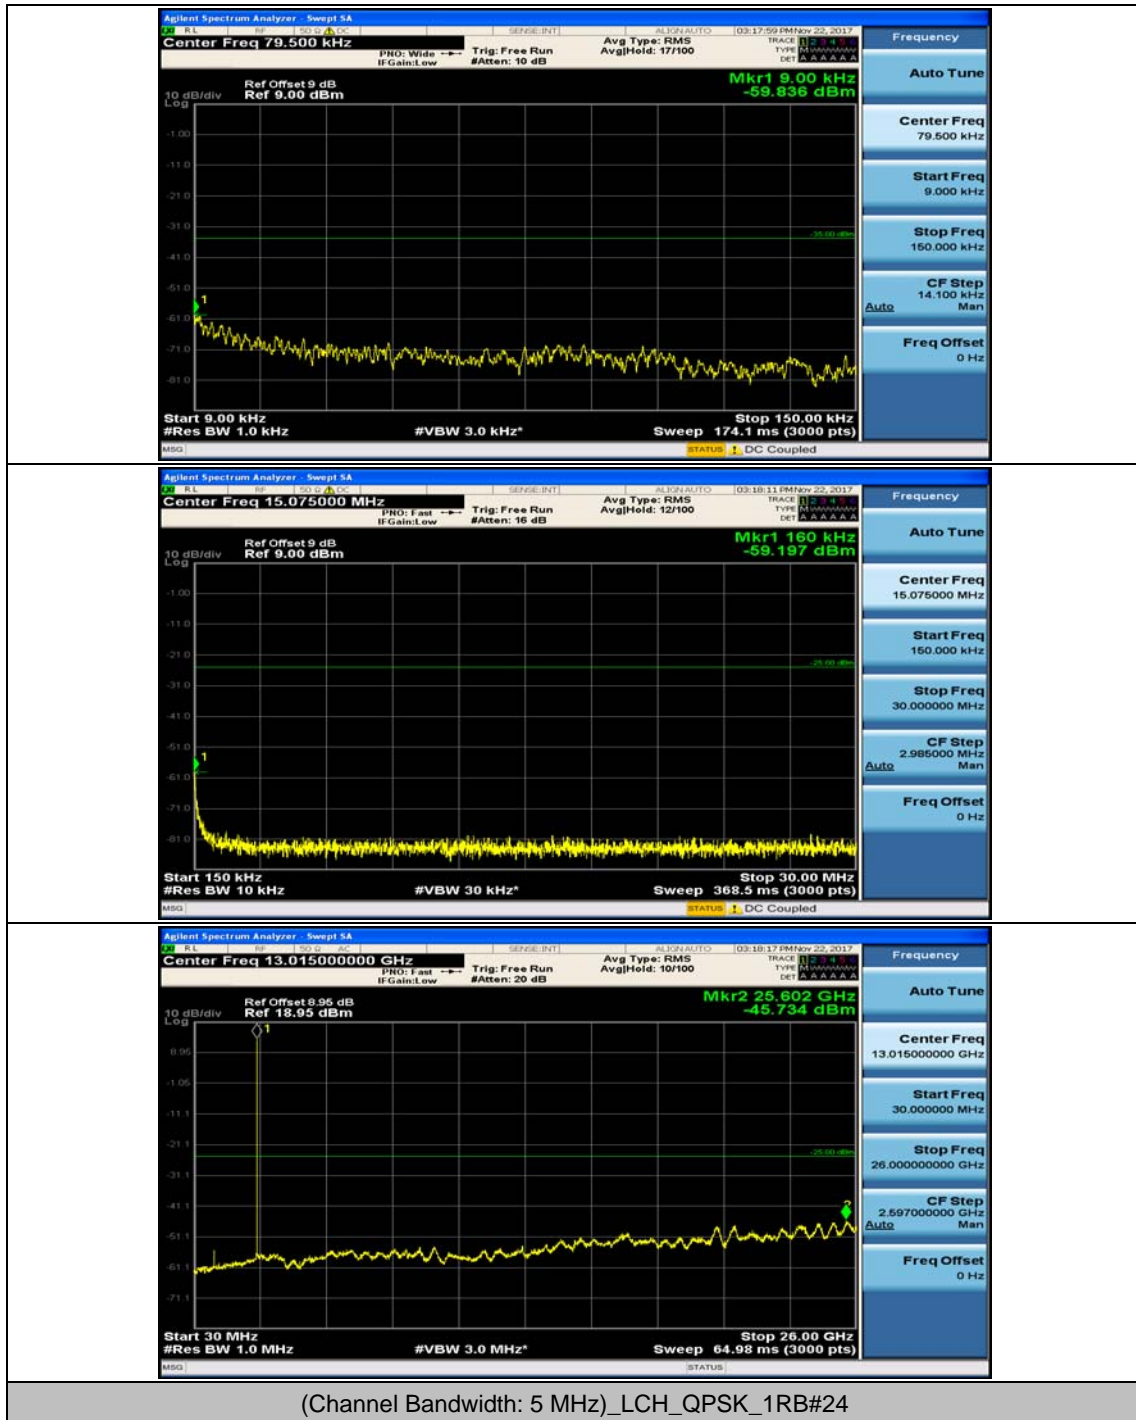

(Channel Bandwidth:20 MHz)_HCH_16QAM_50RB#50

(Channel Bandwidth:20 MHz)_HCH_16QAM_100RB#0

Appendix E: Conducted Spurious Emission

Test Graphs

Channel Bandwidth: 5 MHz

(Channel Bandwidth: 5 MHz)_MCH_QPSK_1RB#0