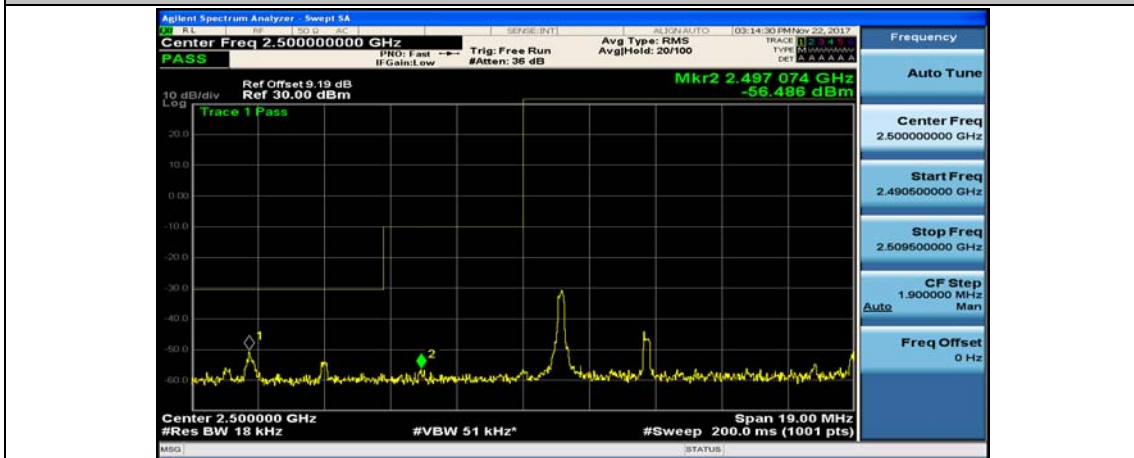

(Channel Bandwidth:20 MHz)_LCH_16QAM_1RB#99