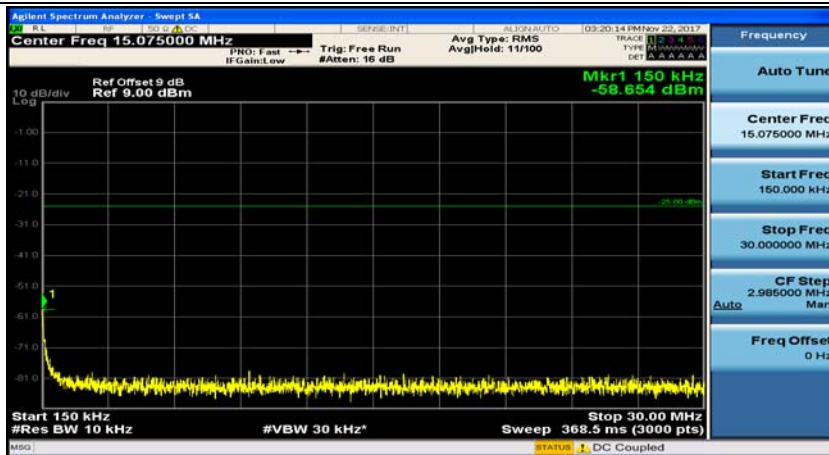

(Channel Bandwidth:20 MHz)_HCH_16QAM_50RB#50

(Channel Bandwidth:20 MHz)_HCH_16QAM_100RB#0

Appendix E: Conducted Spurious Emission

Test Graphs

Channel Bandwidth: 5 MHz

(Channel Bandwidth: 5 MHz)_MCH_QPSK_1RB#0