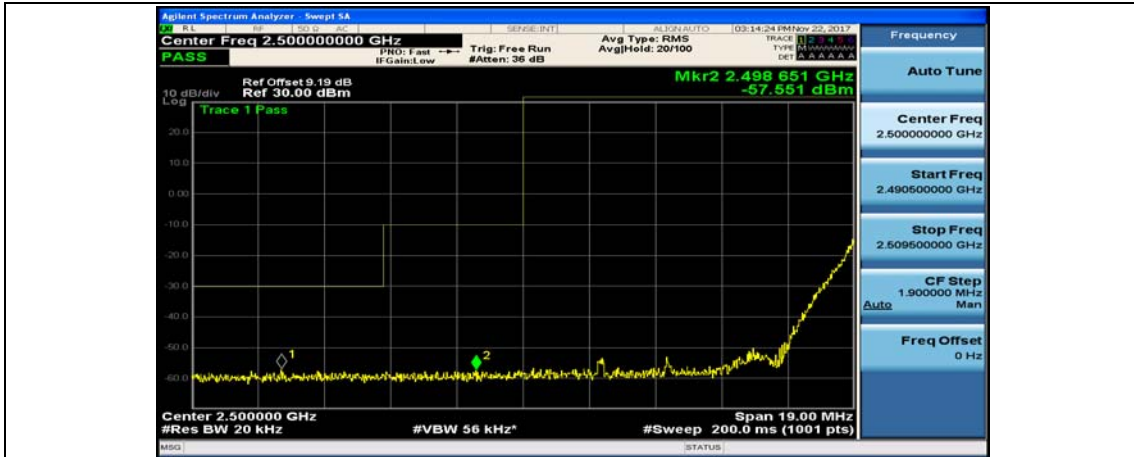

(Channel Bandwidth:20 MHz)_HCH_QPSK_50RB#25

(Channel Bandwidth:20 MHz)_HCH_QPSK_50RB#50

(Channel Bandwidth:20 MHz)_HCH_QPSK_100RB#0

(Channel Bandwidth:20 MHz)_LCH_16QAM_1RB#0

(Channel Bandwidth:20 MHz)_LCH_16QAM_1RB#49