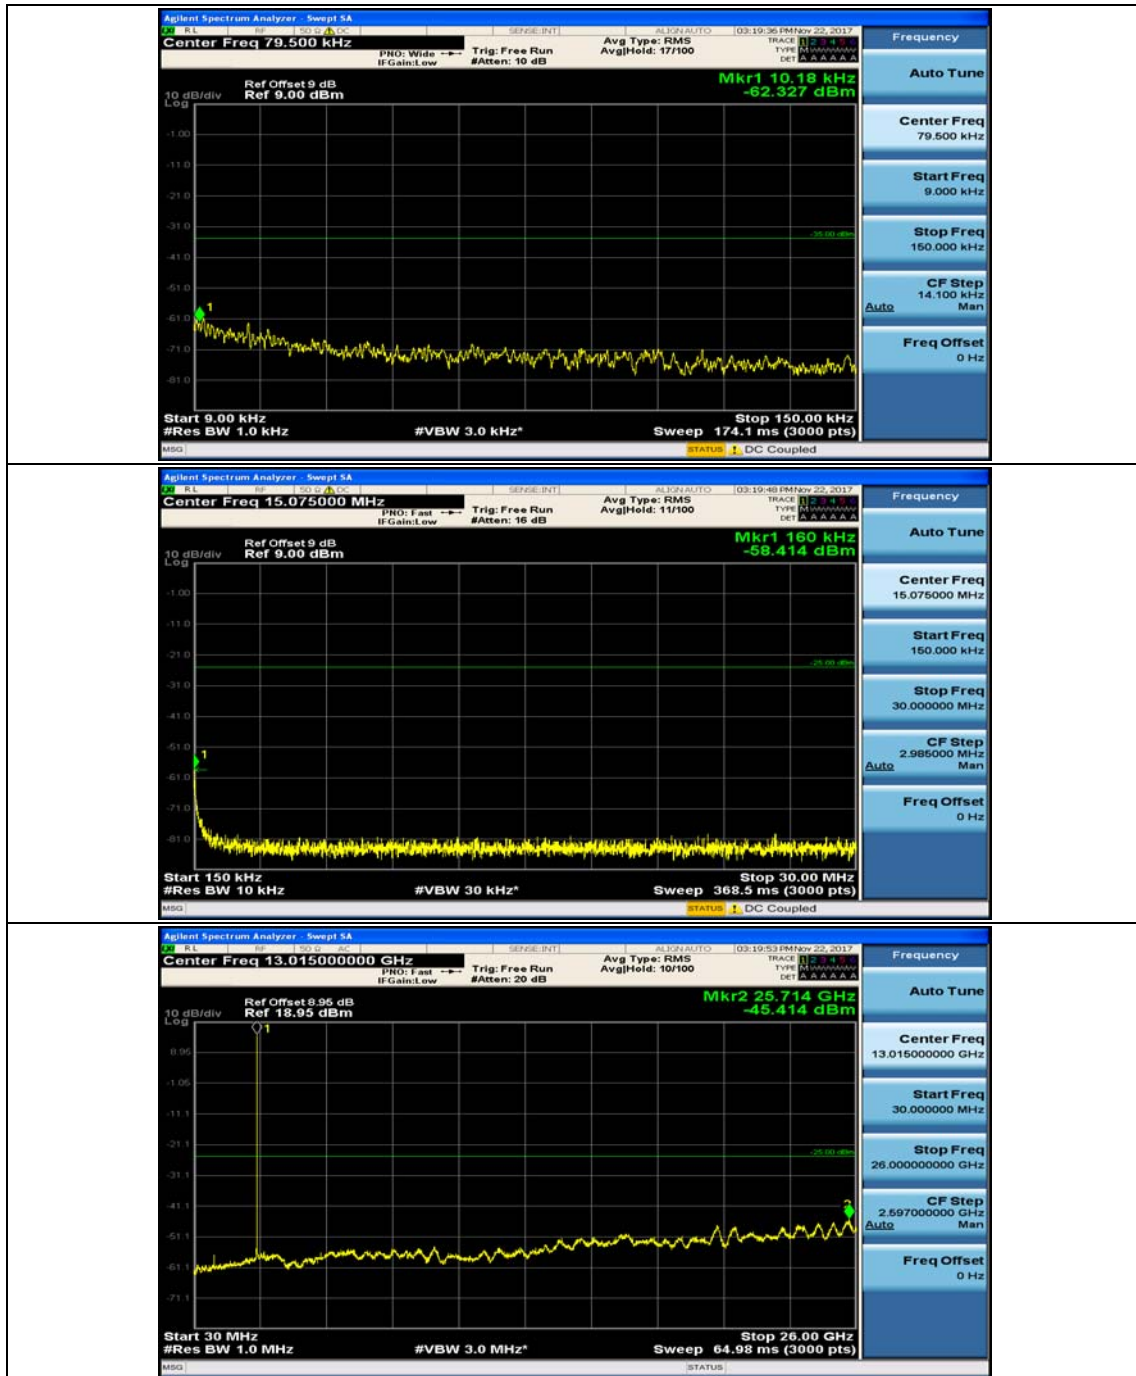

(Channel Bandwidth: 5 MHz)_MCH_QPSK_1RB#12

(Channel Bandwidth: 5 MHz)_HCH_QPSK_1RB#0

(Channel Bandwidth: 5 MHz)_HCH_QPSK_1RB#12

(Channel Bandwidth: 5 MHz)_LCH_16QAM_1RB#0

(Channel Bandwidth: 5 MHz)_LCH_16QAM_1RB#12