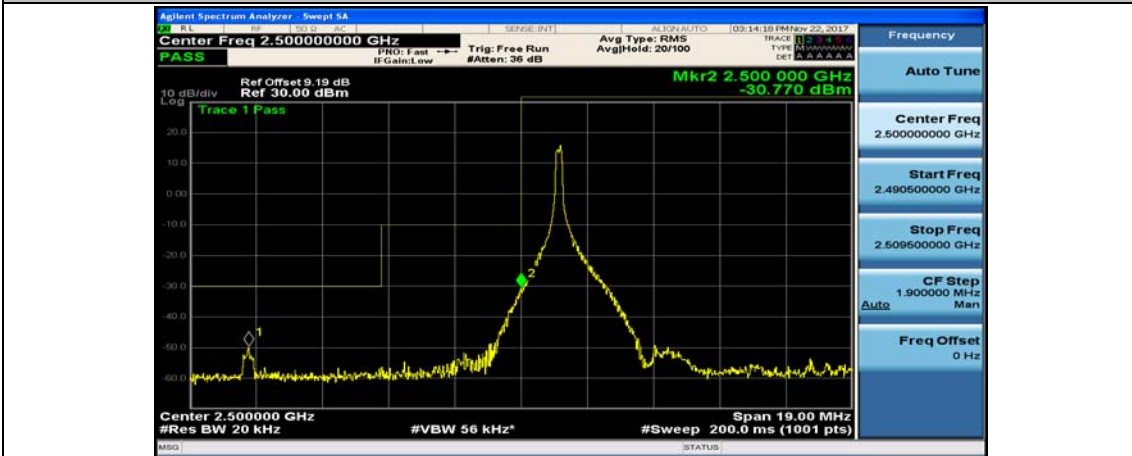

(Channel Bandwidth:20 MHz)_HCH_QPSK_50RB#25

(Channel Bandwidth:20 MHz)_HCH_QPSK_50RB#50

(Channel Bandwidth:20 MHz)_HCH_QPSK_100RB#0

(Channel Bandwidth:20 MHz)_LCH_16QAM_1RB#0

(Channel Bandwidth:20 MHz)_LCH_16QAM_1RB#49