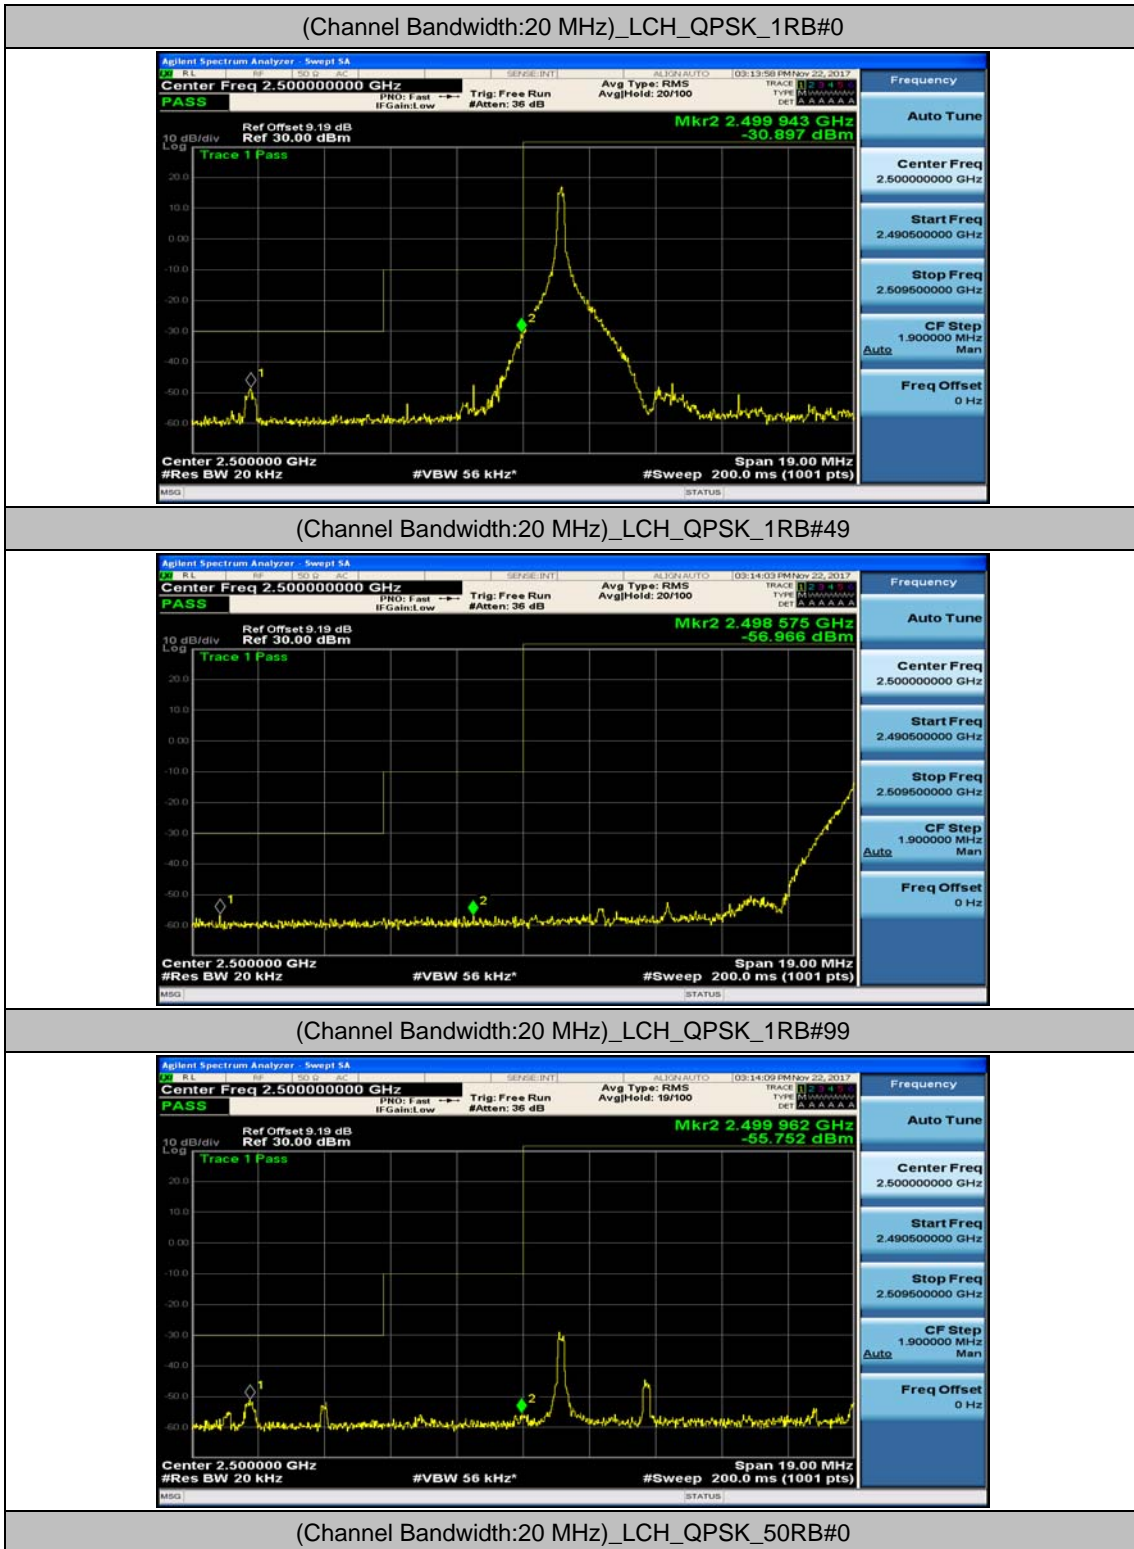

(Channel Bandwidth:15 MHz)_HCH_16QAM_37RB#18

(Channel Bandwidth:15 MHz)_HCH_16QAM_37RB#38

(Channel Bandwidth:15 MHz)_HCH_16QAM_75RB#0

Channel Bandwidth: 20 MHz

(Channel Bandwidth:20 MHz)_LCH_QPSK_50RB#25

(Channel Bandwidth:20 MHz)_LCH_QPSK_50RB#50

(Channel Bandwidth:20 MHz)_LCH_QPSK_100RB#0

(Channel Bandwidth:20 MHz)_HCH_QPSK_1RB#0

(Channel Bandwidth:20 MHz)_HCH_QPSK_1RB#49

(Channel Bandwidth:20 MHz)_HCH_QPSK_1RB#99

(Channel Bandwidth:20 MHz)_HCH_QPSK_50RB#0