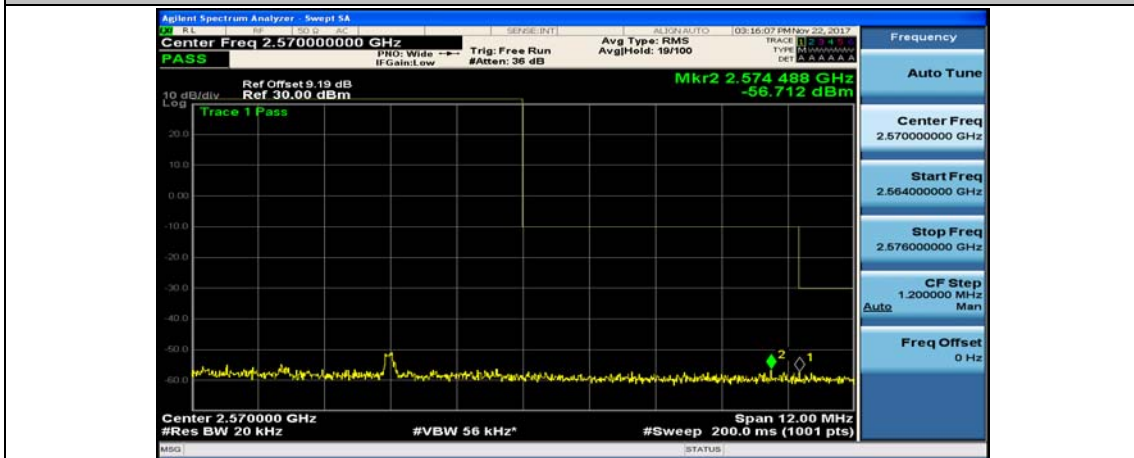

(Channel Bandwidth:20 MHz)_HCH_16QAM_1RB#49