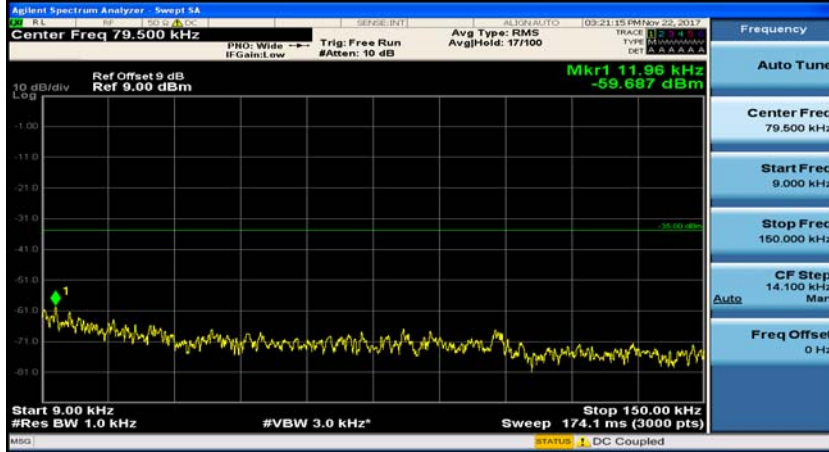

(Channel Bandwidth: 5 MHz)_MCH_16QAM_1RB#0

(Channel Bandwidth: 5 MHz)_MCH_16QAM_1RB#12