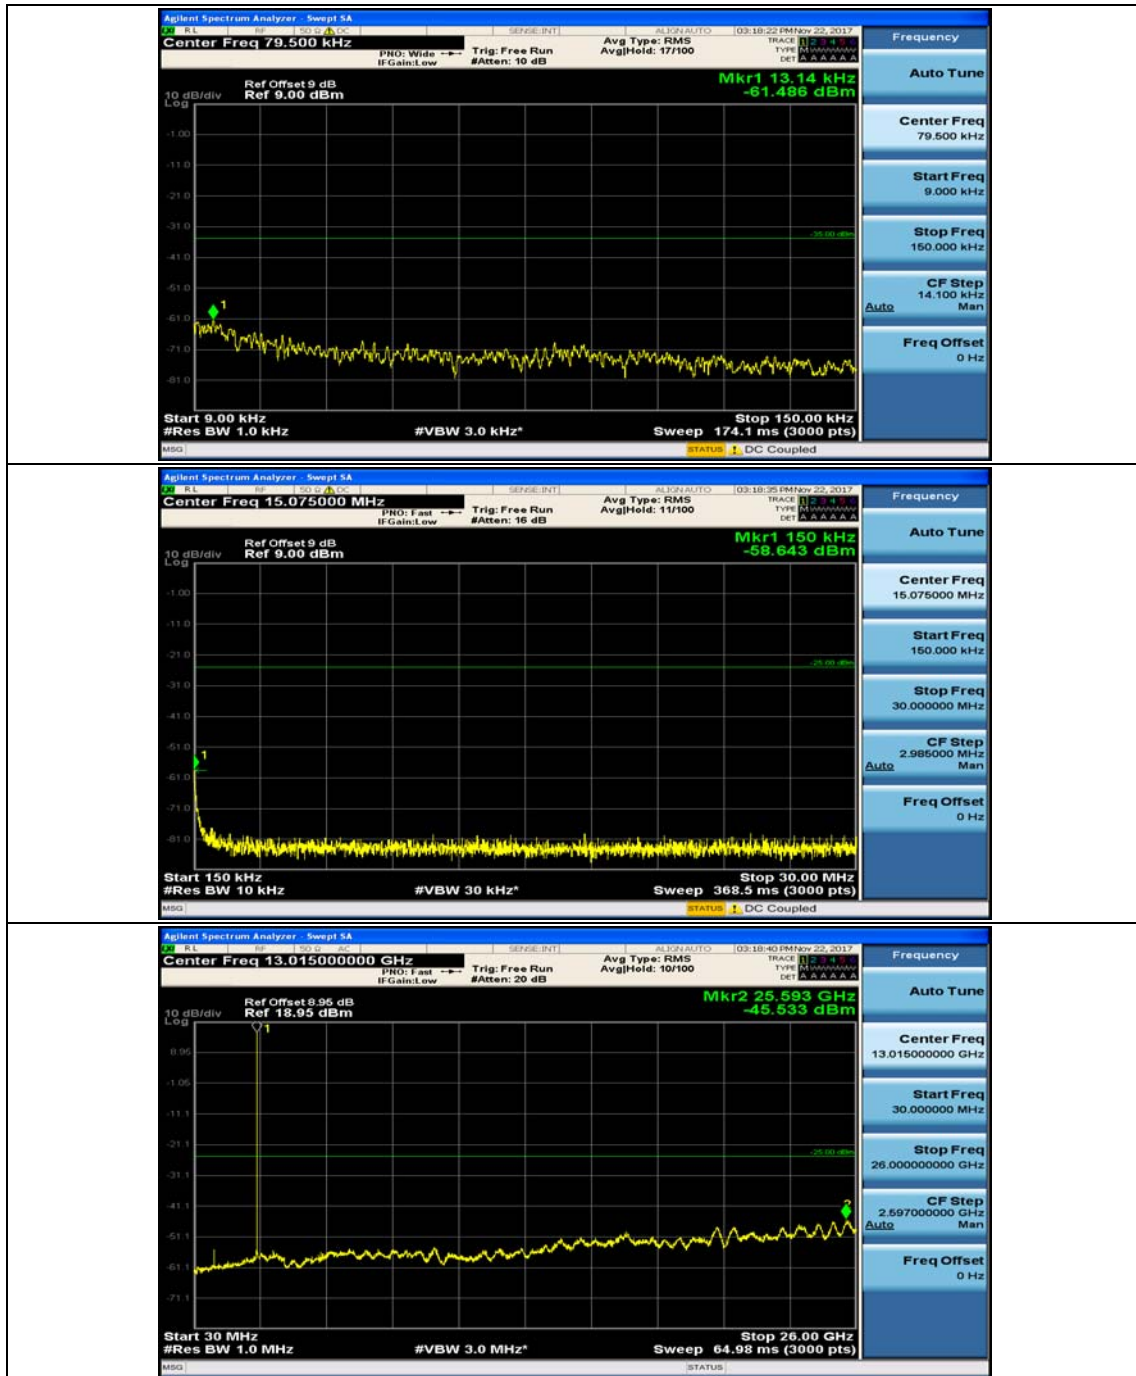

(Channel Bandwidth:20 MHz)_HCH_16QAM_50RB#50

(Channel Bandwidth:20 MHz)_HCH_16QAM_100RB#0

Appendix E: Conducted Spurious Emission

Test Graphs

Channel Bandwidth: 5 MHz

(Channel Bandwidth: 5 MHz)_MCH_QPSK_1RB#0