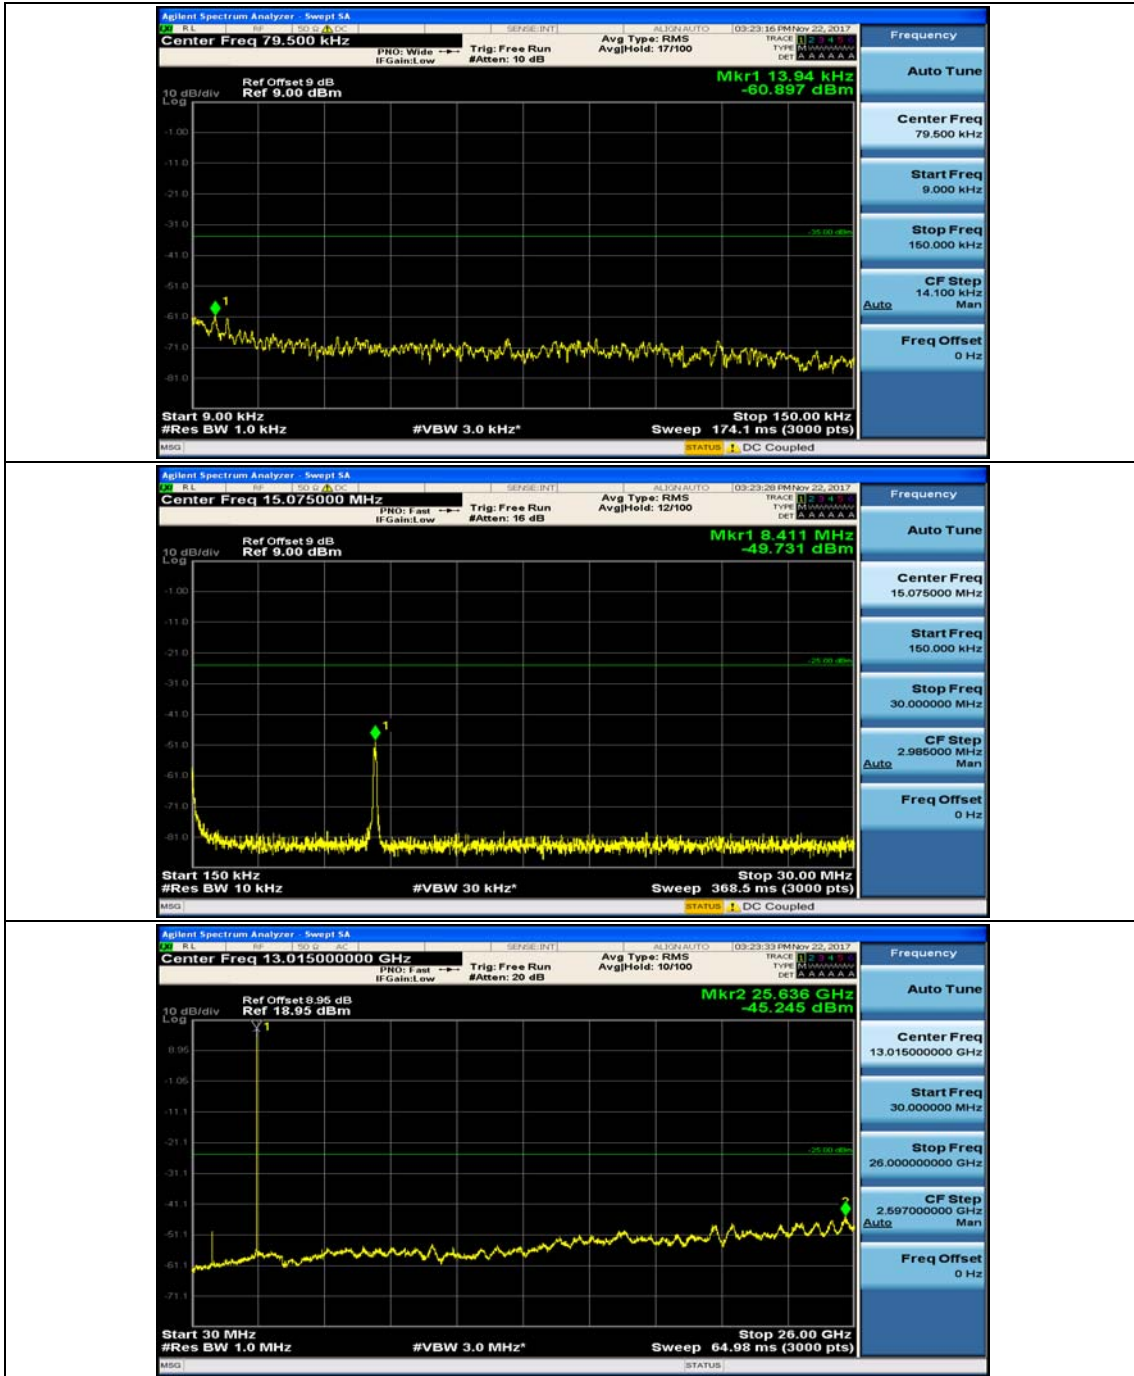

(Channel Bandwidth: 5 MHz)_MCH_QPSK_1RB#12

(Channel Bandwidth: 5 MHz)_HCH_QPSK_1RB#0

(Channel Bandwidth: 5 MHz)_HCH_QPSK_1RB#12

(Channel Bandwidth: 5 MHz)_LCH_16QAM_1RB#0

(Channel Bandwidth: 5 MHz)_LCH_16QAM_1RB#12