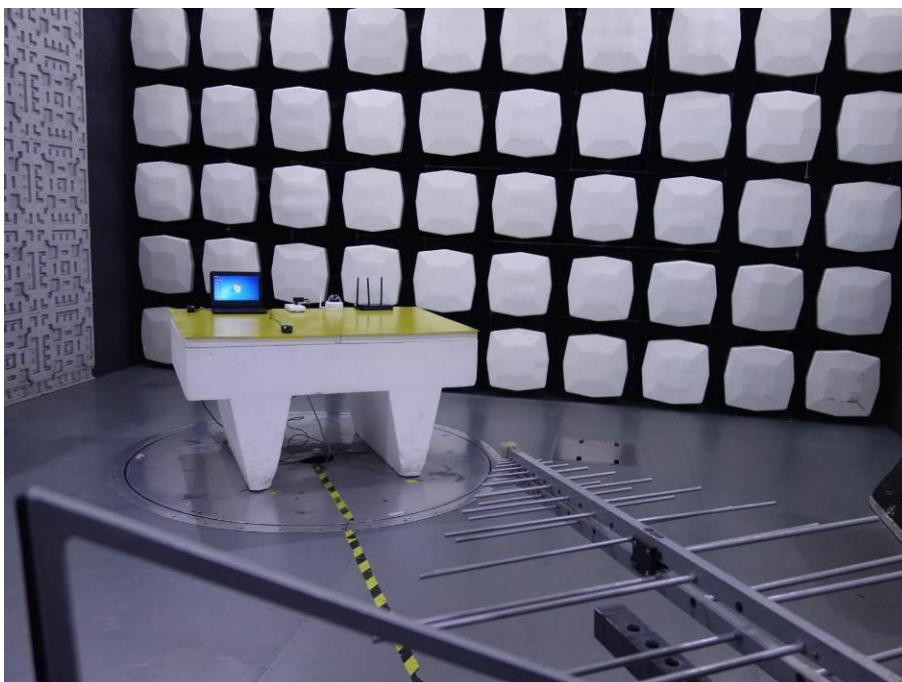

30MHz to 1GHz