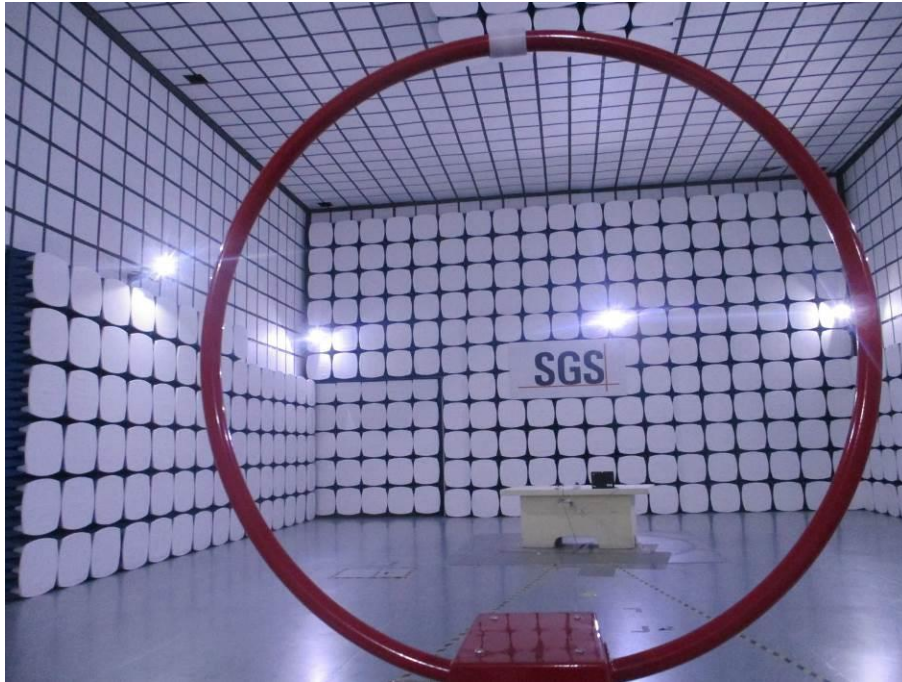

2 EQUIPMENT UNDER TEST PICTURES

2.1 Radiated Emission Test Setup

Below 30MHz