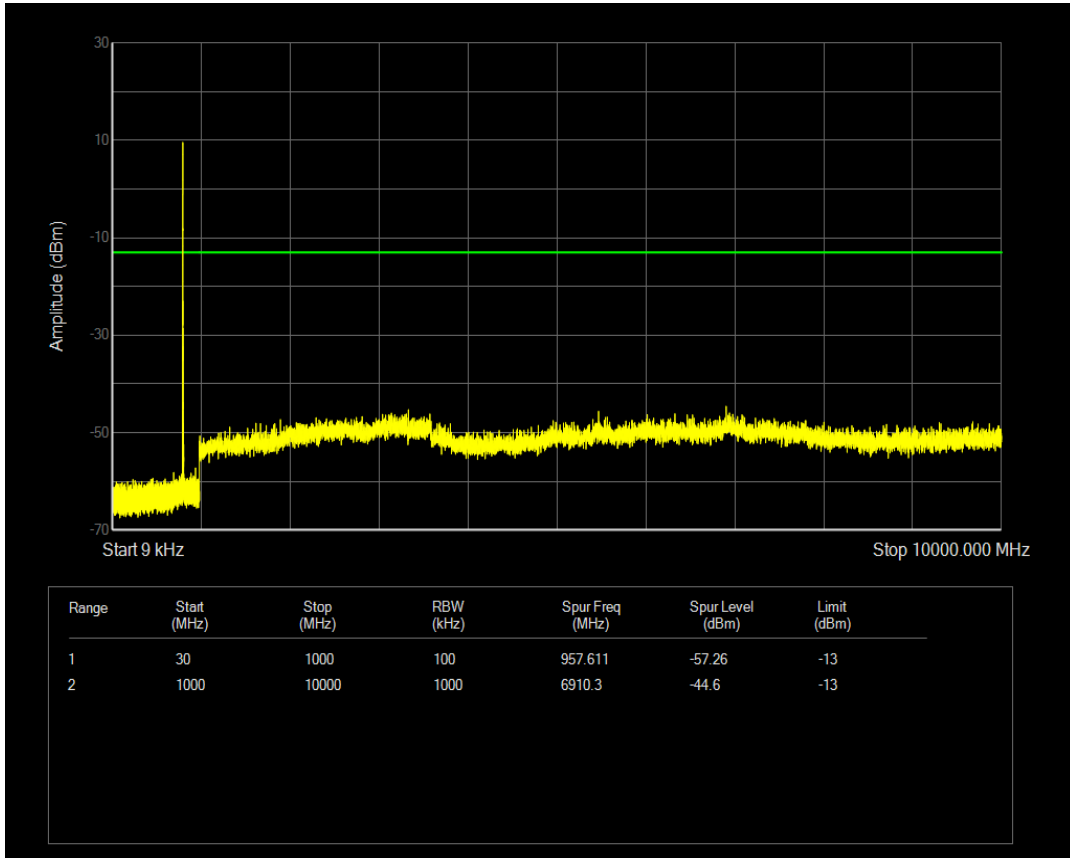

Band26(814-824) 16QAM BW=5MHz Channel=26715 RB Size=25 Position=#0

Band26(814-824) 16QAM BW=5MHz Channel=26740 RB Size=1 Position=#0

Band26(814-824) 16QAM BW=3MHz Channel=26775 RB Size=15 Position=#0

Band26(814-824) 16QAM BW=5MHz Channel=26715 RB Size=1 Position=#0