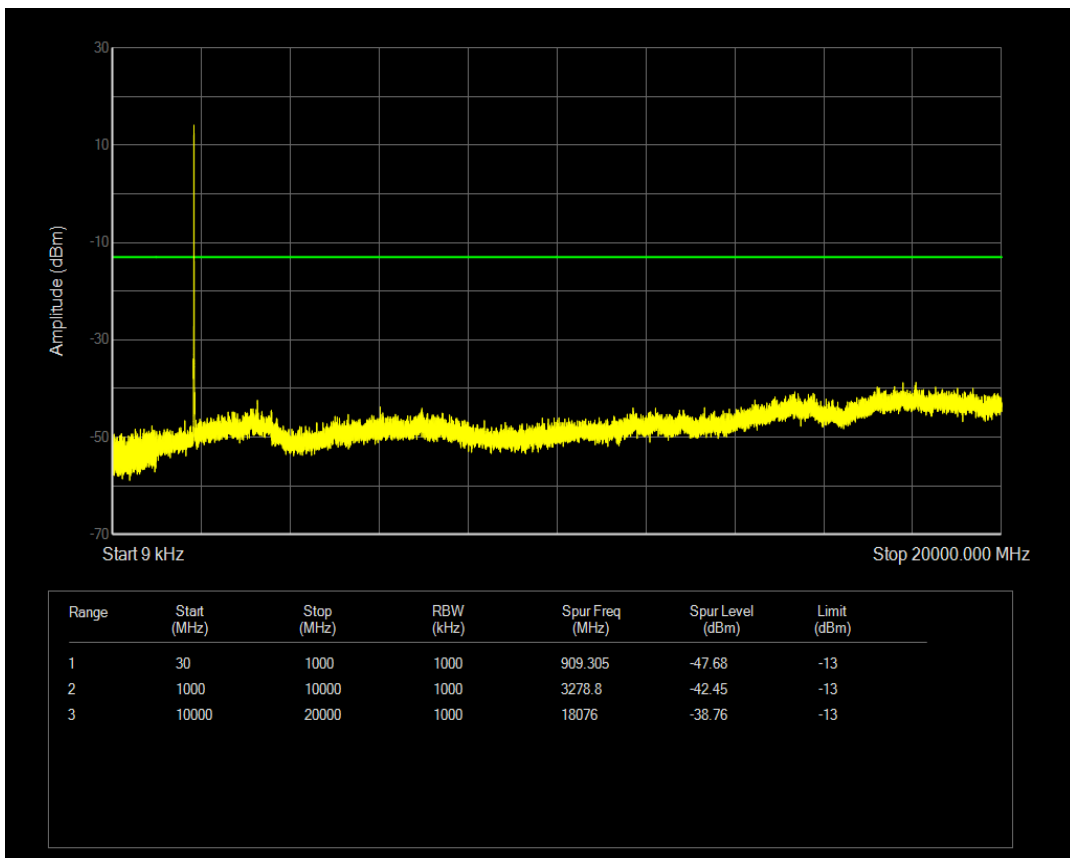

Band25 QPSK BW=3MHz Channel=26055 RB Size=15 Position=#0

Band25 QPSK BW=3MHz Channel=26675 RB Size=15 Position=#0