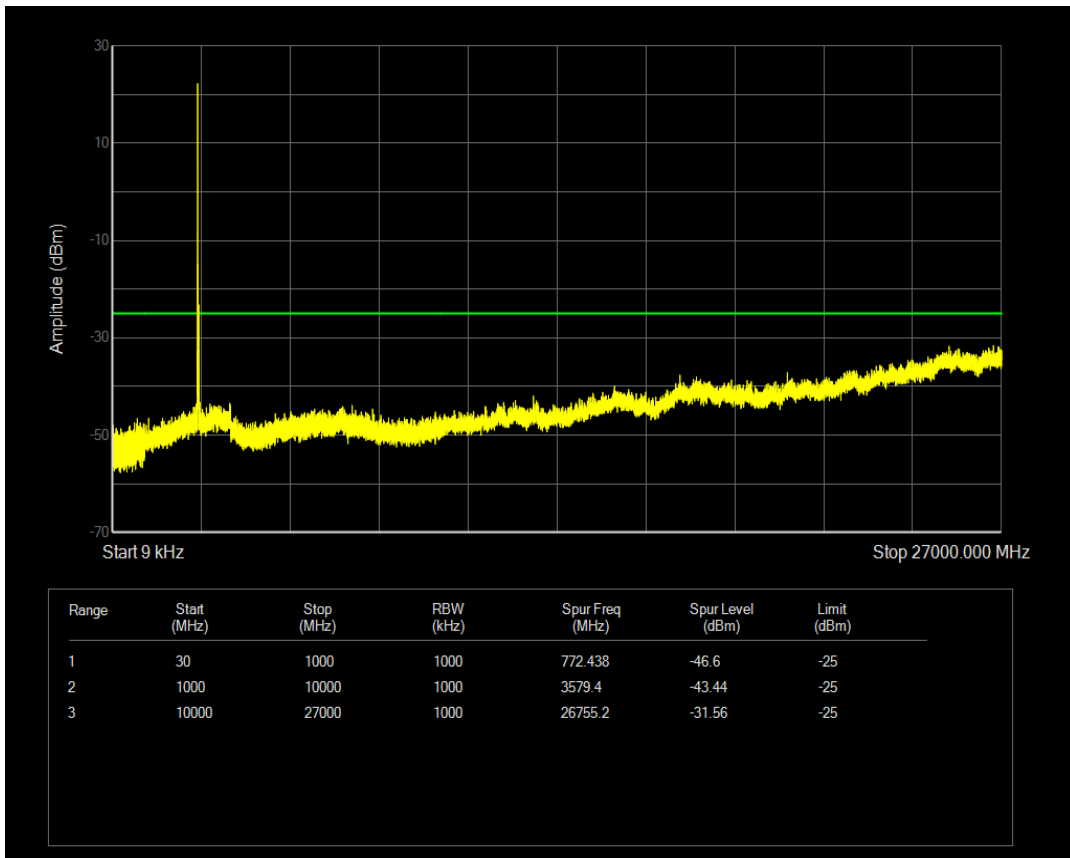

Band38 16QAM BW=20MHz Channel=37850 RB Size=100 Position=#0

Band38 16QAM BW=20MHz Channel=38000 RB Size=1 Position=#0

Band38 16QAM BW=20MHz Channel=37850 RB Size=1 Position=#0

Band38 16QAM BW=15MHz Channel=38175 RB Size=1 Position=#0

Band38 16QAM BW=15MHz Channel=38175 RB Size=75 Position=#0

Band38 16QAM BW=5MHz Channel=37775 RB Size=1 Position=#0

Band38 16QAM BW=5MHz Channel=37775 RB Size=25 Position=#0

Band38 16QAM BW=20MHz Channel=38150 RB Size=100 Position=#0

Band38 16QAM BW=20MHz Channel=38000 RB Size=100 Position=#0

Band38 16QAM BW=20MHz Channel=38150 RB Size=1 Position=#0

Band38 16QAM BW=5MHz Channel=38225 RB Size=25 Position=#0

Band38 QPSK BW=10MHz Channel=37800 RB Size=1 Position=#0