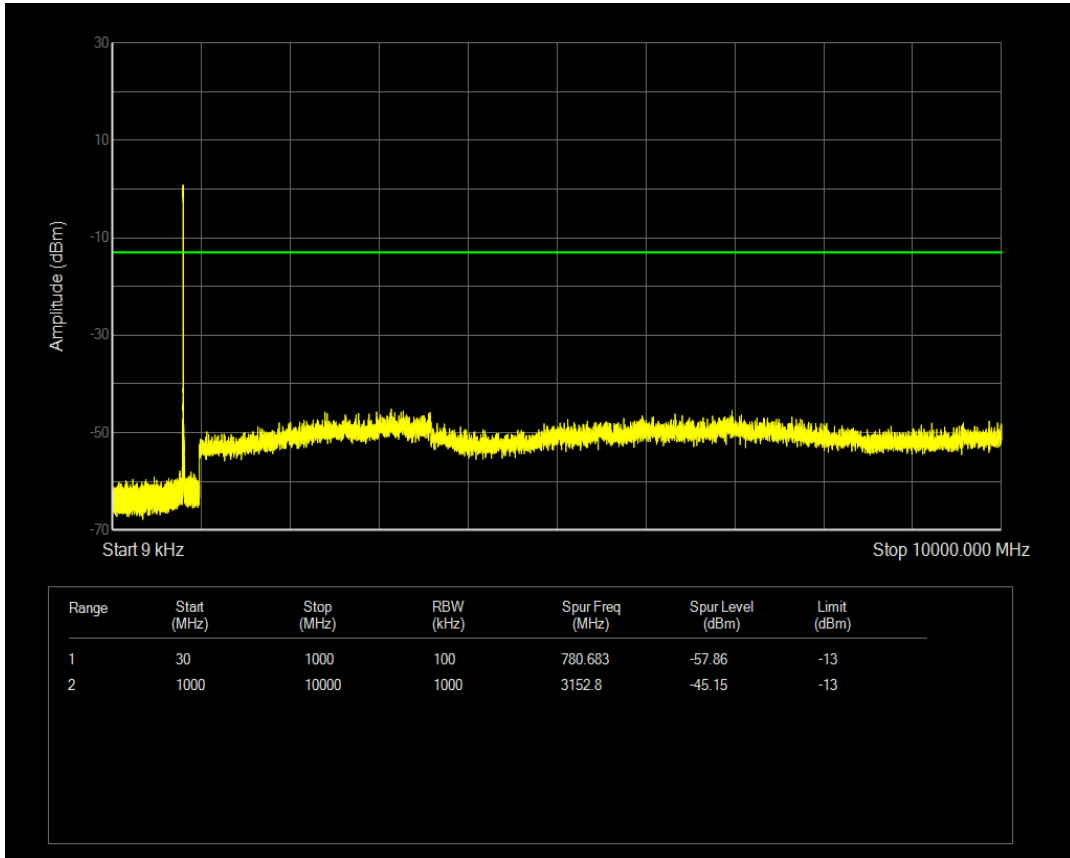

Band26(814-824) QPSK BW=1.4MHz Channel=26740 RB Size=1 Position=#0

Band26(814-824) QPSK BW=1.4MHz Channel=26740 RB Size=6 Position=#0

Band26(814-824) QPSK BW=3MHz Channel=26740 RB Size=1 Position=#0

Band26(814-824) QPSK BW=3MHz Channel=26740 RB Size=15 Position=#0