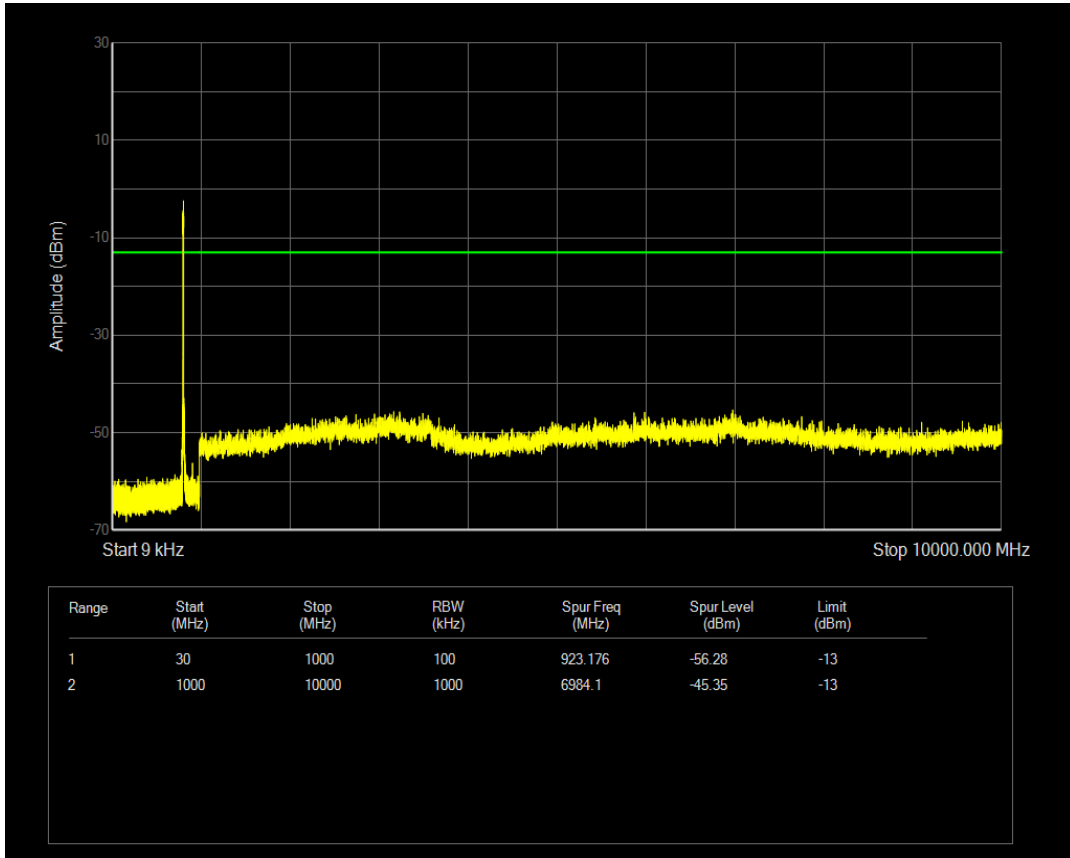

Band26(814-824) 16QAM BW=10MHz Channel=26740 RB Size=50 Position=#0

Band26(814-824) 16QAM BW=1.4MHz Channel=26783 RB Size=6 Position=#0