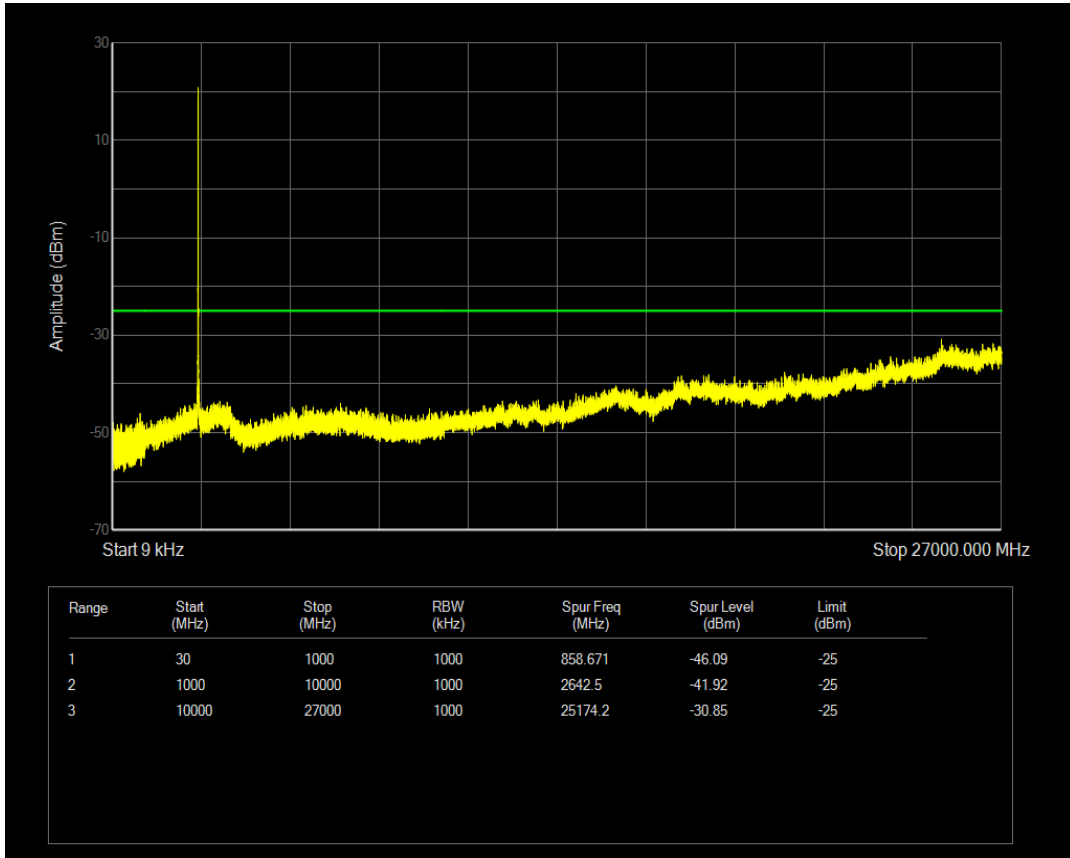

Band38 16QAM BW=15MHz Channel=38175 RB Size=75 Position=#0

Band38 16QAM BW=5MHz Channel=37775 RB Size=1 Position=#0

Band38 16QAM BW=5MHz Channel=37775 RB Size=25 Position=#0

Band38 16QAM BW=20MHz Channel=38150 RB Size=100 Position=#0

Band38 16QAM BW=20MHz Channel=38000 RB Size=100 Position=#0

Band38 16QAM BW=20MHz Channel=38150 RB Size=1 Position=#0

Band38 16QAM BW=5MHz Channel=38225 RB Size=25 Position=#0

Band38 QPSK BW=10MHz Channel=37800 RB Size=1 Position=#0