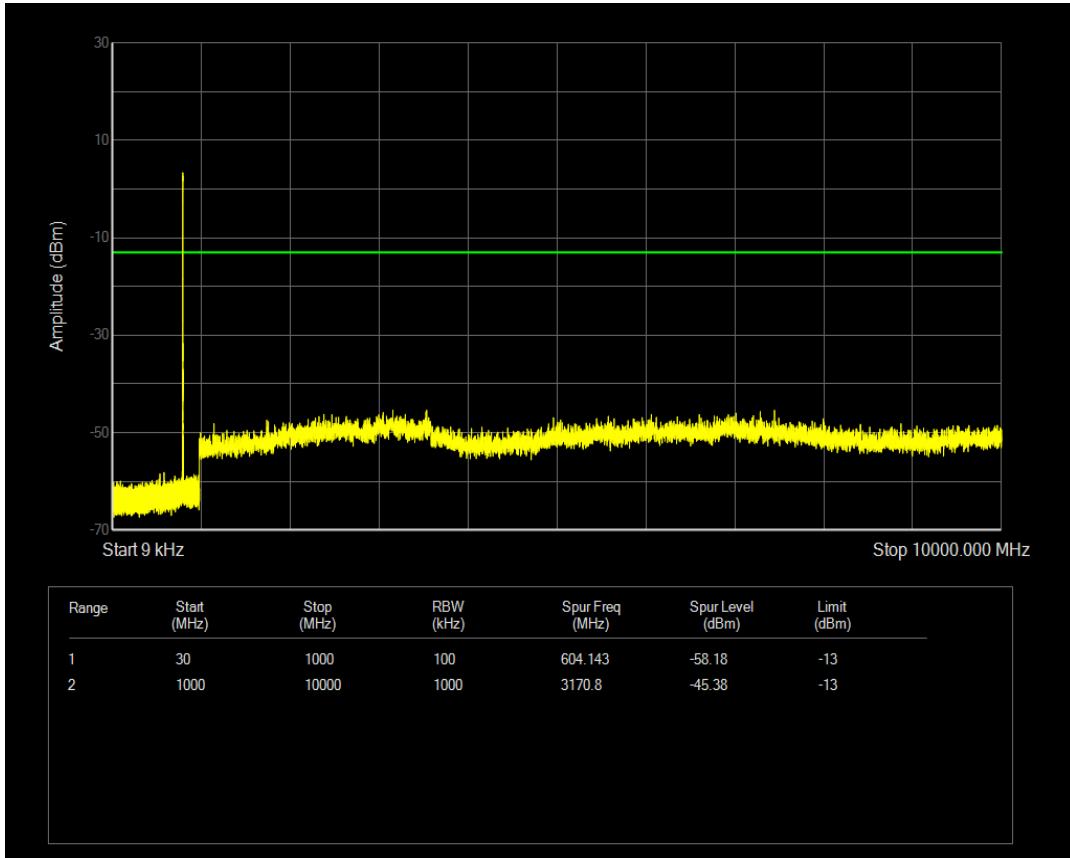

Band26(814-824) QPSK BW=1.4MHz Channel=26697 RB Size=6 Position=#0

Band26(814-824) 16QAM BW=5MHz Channel=26765 RB Size=25 Position=#0