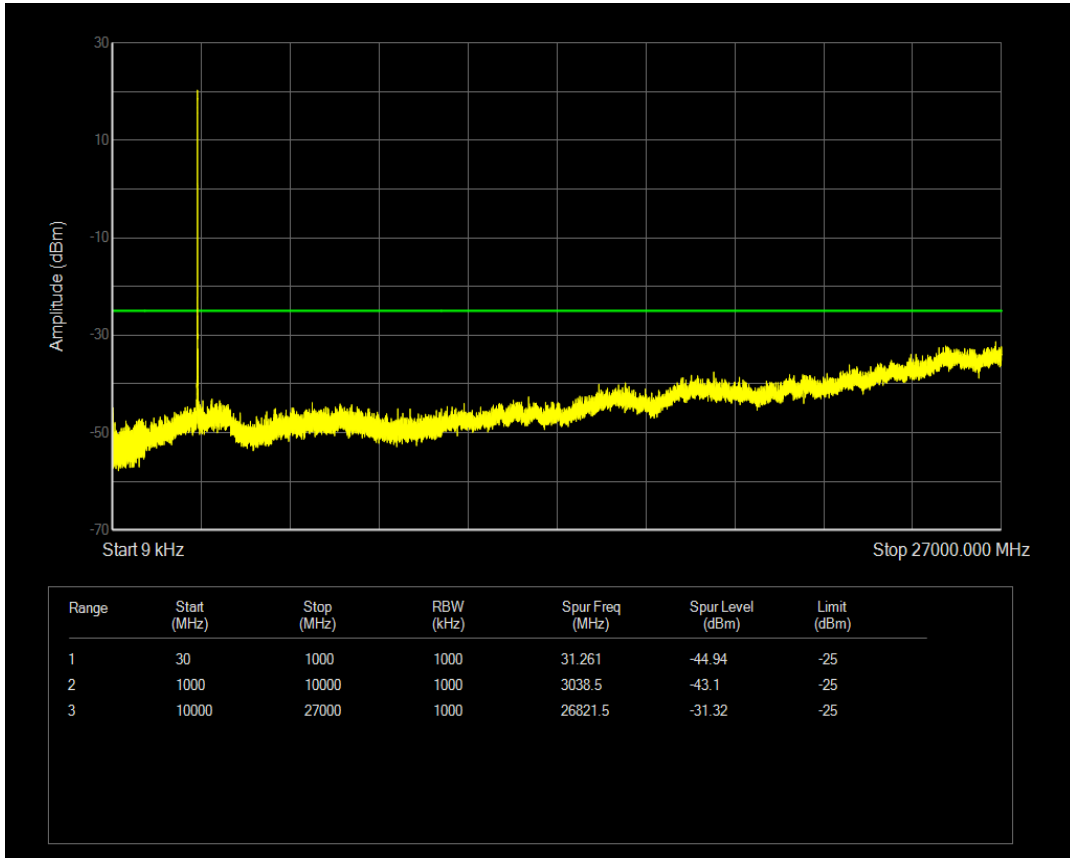

Band38 16QAM BW=5MHz Channel=38225 RB Size=1 Position=#0

Band38 16QAM BW=5MHz Channel=38000 RB Size=1 Position=#0

Band38 16QAM BW=5MHz Channel=38000 RB Size=25 Position=#0

Band38 QPSK BW=10MHz Channel=38200 RB Size=1 Position=#0

Band38 QPSK BW=10MHz Channel=38200 RB Size=50 Position=#0

Band38 QPSK BW=10MHz Channel=38000 RB Size=50 Position=#0

Band38 QPSK BW=10MHz Channel=37800 RB Size=50 Position=#0

Band38 QPSK BW=10MHz Channel=38000 RB Size=1 Position=#0