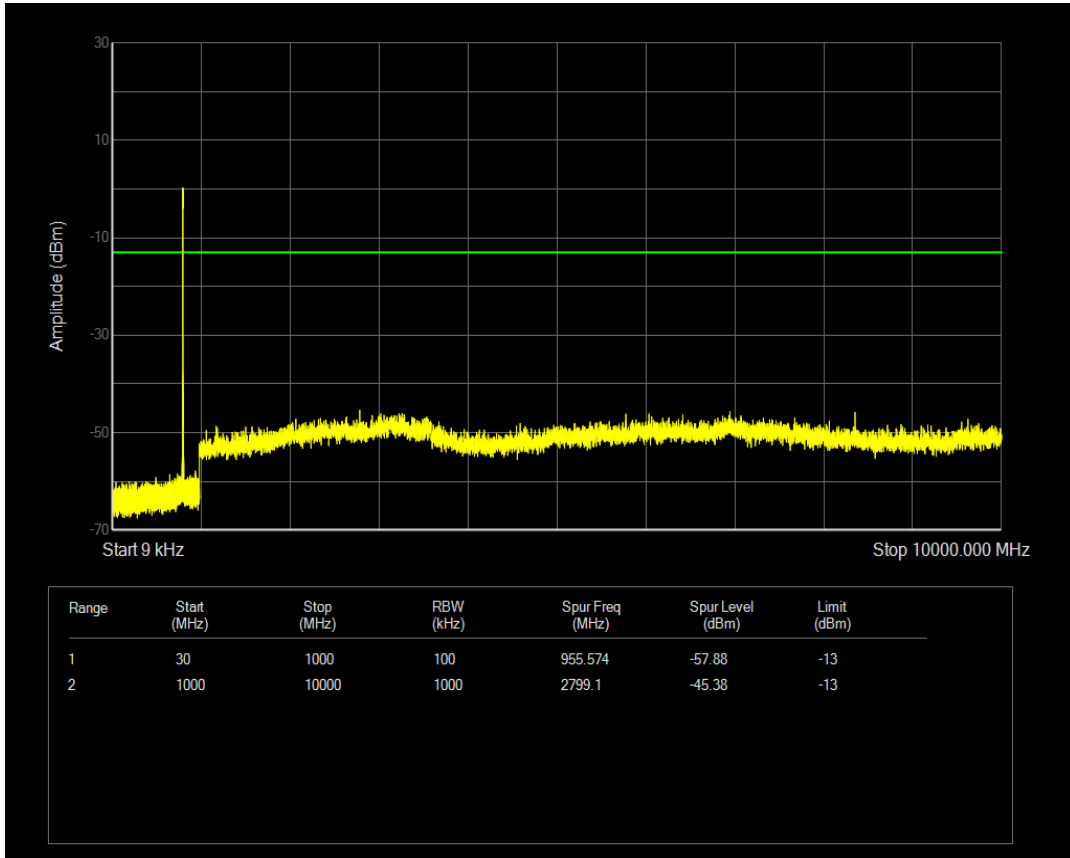

Band26(814-824) 16QAM BW=3MHz Channel=26775 RB Size=1 Position=#0

Band26(814-824) 16QAM BW=3MHz Channel=26740 RB Size=1 Position=#0

Band26(814-824) 16QAM BW=3MHz Channel=26705 RB Size=1 Position=#0

Band26(814-824) 16QAM BW=3MHz Channel=26705 RB Size=15 Position=#0