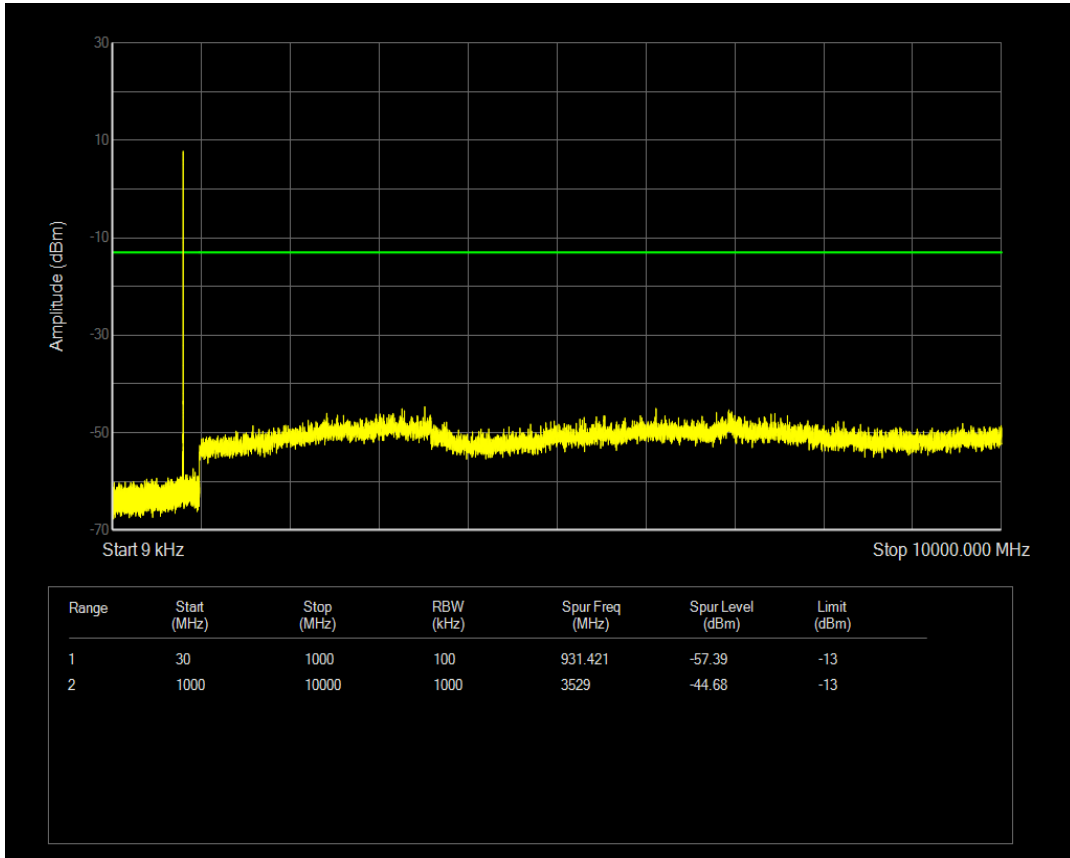

Band26(814-824) 16QAM BW=1.4MHz Channel=26740 RB Size=1 Position=#0

Band26(814-824) 16QAM BW=1.4MHz Channel=26697 RB Size=6 Position=#0