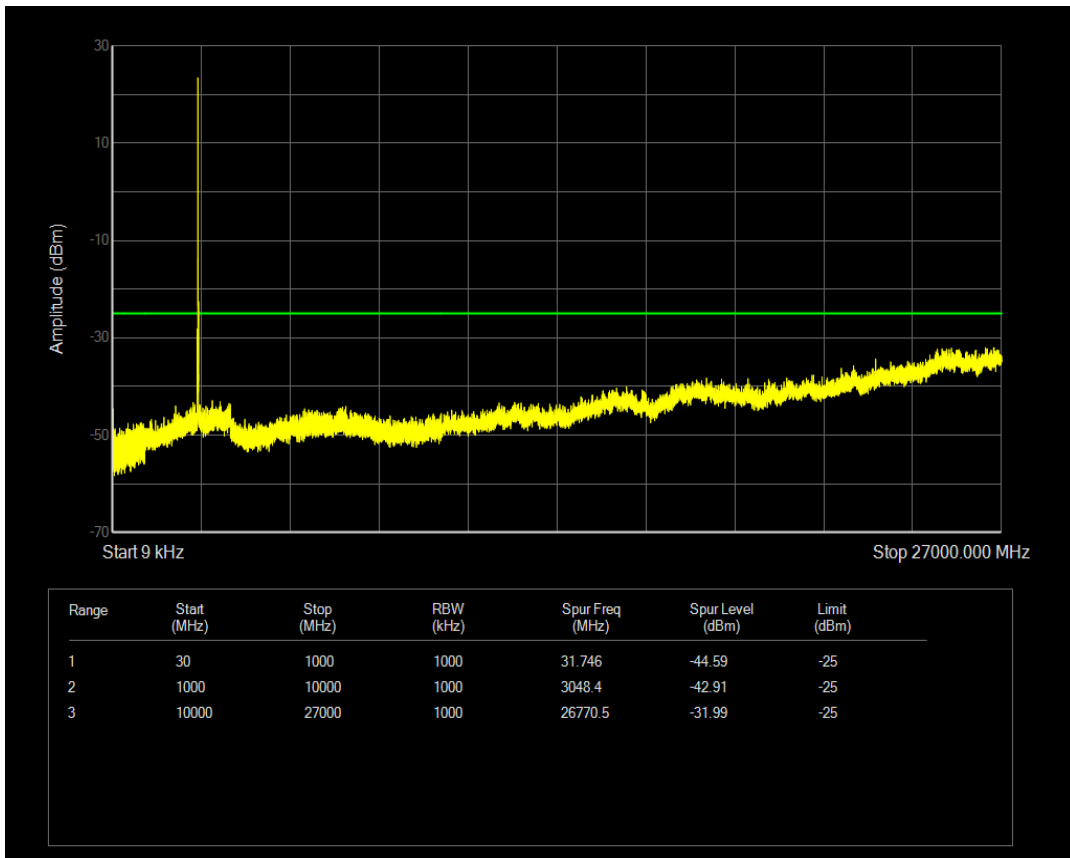

Band26(824-849) QPSK BW=5MHz Channel=26815 RB Size=1 Position=#0

Band26(824-849) QPSK BW=3MHz Channel=27025 RB Size=1 Position=#0

Band26(824-849) QPSK BW=3MHz Channel=27025 RB Size=15 Position=#0

Band26(824-849) QPSK BW=5MHz Channel=27015 RB Size=25 Position=#0

Band26(824-849) QPSK BW=5MHz Channel=27015 RB Size=1 Position=#0

Band26(824-849) QPSK BW=5MHz Channel=26915 RB Size=25 Position=#0

Band38 16QAM BW=10MHz Channel=38000 RB Size=50 Position=#0

Band38 16QAM BW=10MHz Channel=38200 RB Size=1 Position=#0

Band38 16QAM BW=10MHz Channel=38000 RB Size=1 Position=#0

Band38 16QAM BW=10MHz Channel=37800 RB Size=1 Position=#0

Band38 16QAM BW=10MHz Channel=37800 RB Size=50 Position=#0

Band38 16QAM BW=15MHz Channel=38000 RB Size=1 Position=#0