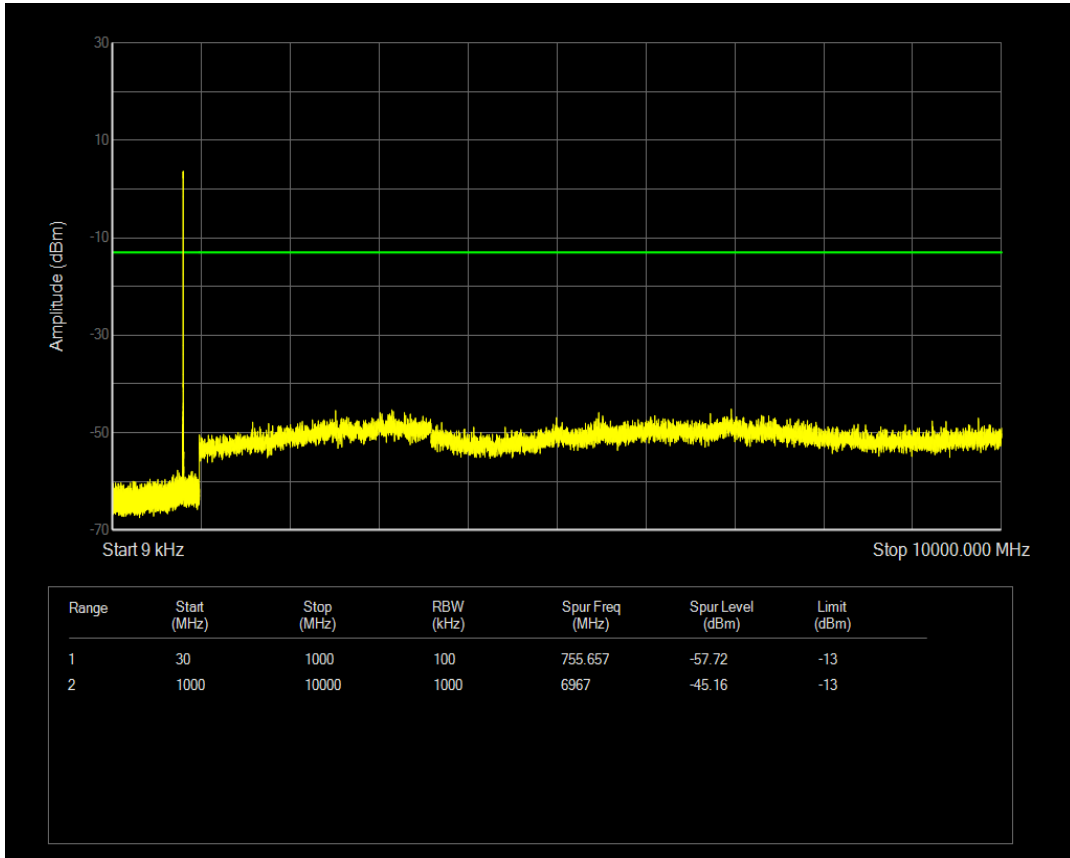

Band26(814-824) QPSK BW=1.4MHz Channel=26740 RB Size=6 Position=#0

Band26(814-824) QPSK BW=3MHz Channel=26740 RB Size=1 Position=#0