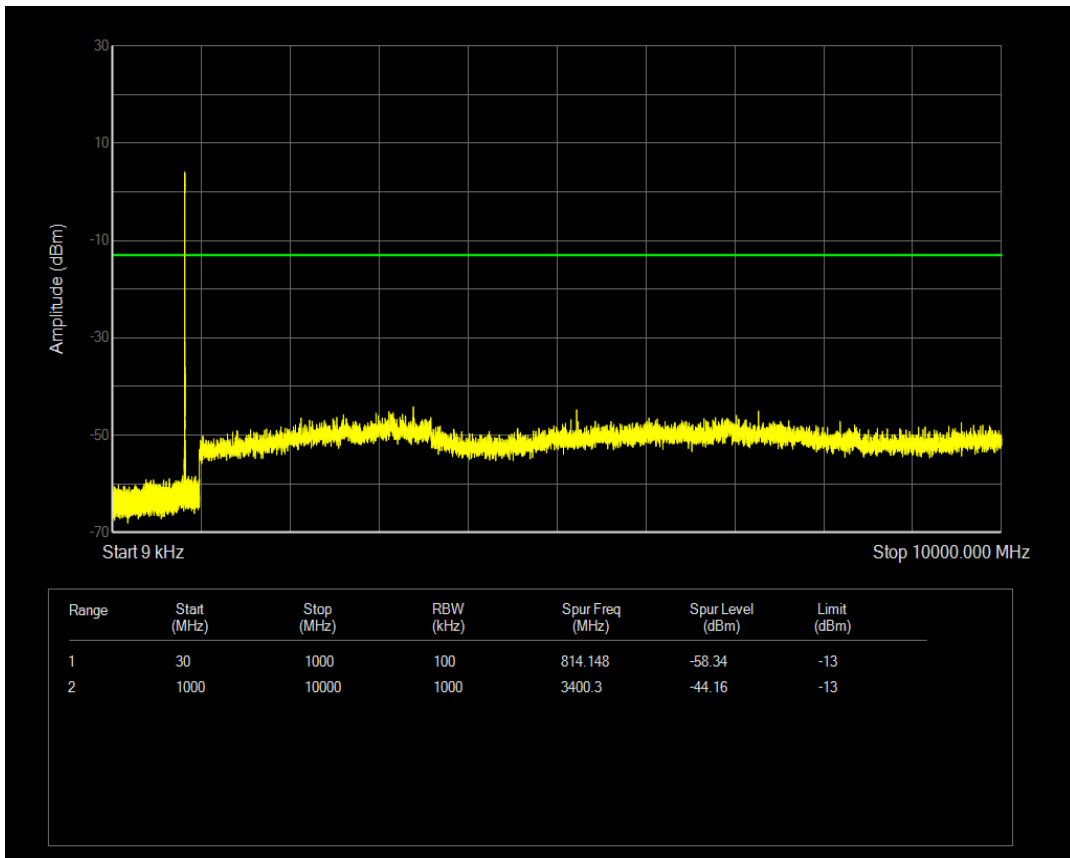

Band26(824-849) 16QAM BW=1.4MHz Channel=27033 RB Size=1 Position=#0

Band26(824-849) 16QAM BW=1.4MHz Channel=27033 RB Size=6 Position=#0

Band26(824-849) 16QAM BW=1.4MHz Channel=26915 RB Size=6 Position=#0