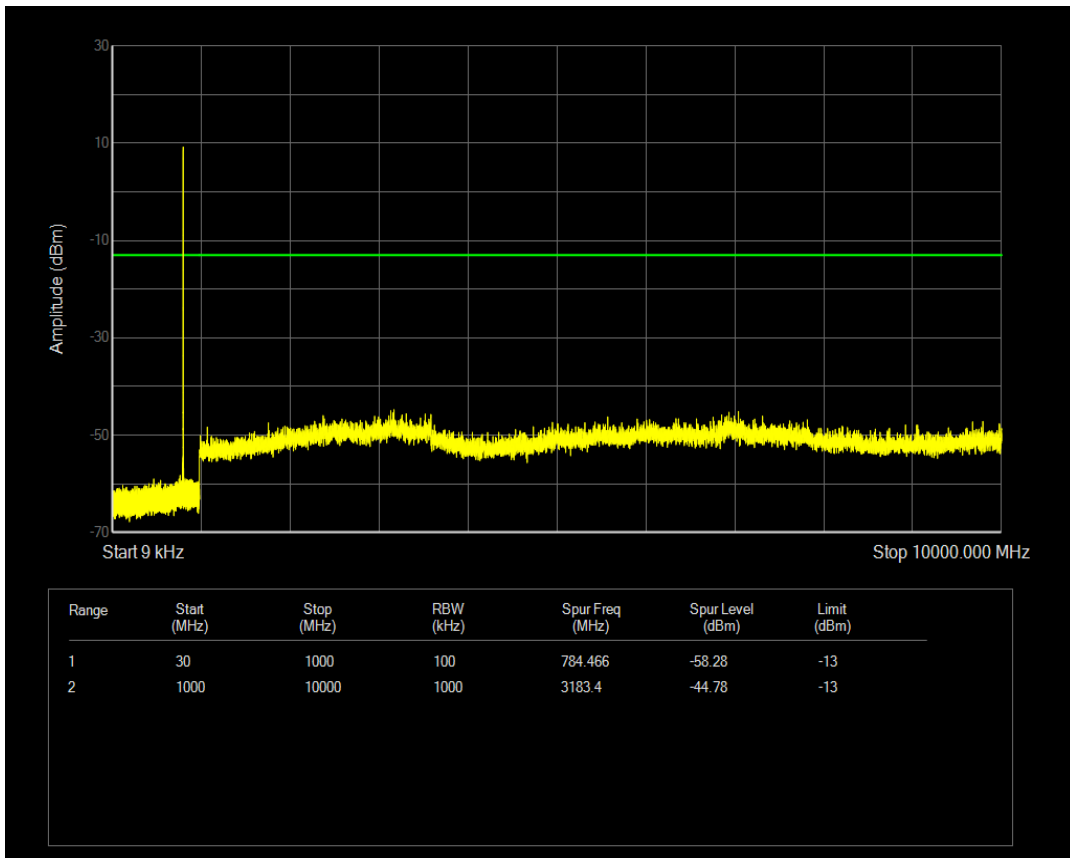

Band26(814-824) QPSK BW=1.4MHz Channel=26740 RB Size=1 Position=#0

Band26(814-824) QPSK BW=1.4MHz Channel=26740 RB Size=6 Position=#0