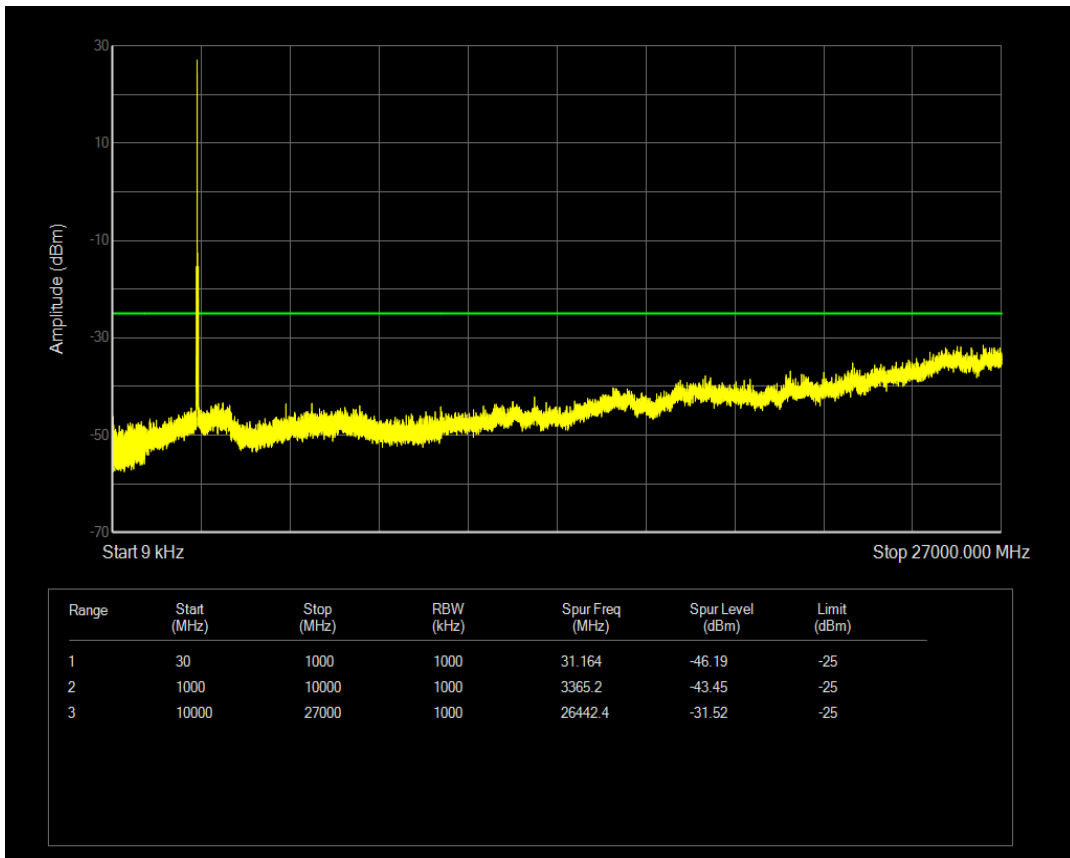

Band38 16QAM BW=15MHz Channel=38000 RB Size=75 Position=#0

Band38 16QAM BW=15MHz Channel=37825 RB Size=75 Position=#0

Band38 16QAM BW=10MHz Channel=38200 RB Size=50 Position=#0

Band38 16QAM BW=15MHz Channel=37825 RB Size=1 Position=#0

Band38 16QAM BW=20MHz Channel=37850 RB Size=100 Position=#0

Band38 16QAM BW=20MHz Channel=38000 RB Size=1 Position=#0

Band38 16QAM BW=20MHz Channel=37850 RB Size=1 Position=#0

Band38 16QAM BW=15MHz Channel=38175 RB Size=1 Position=#0