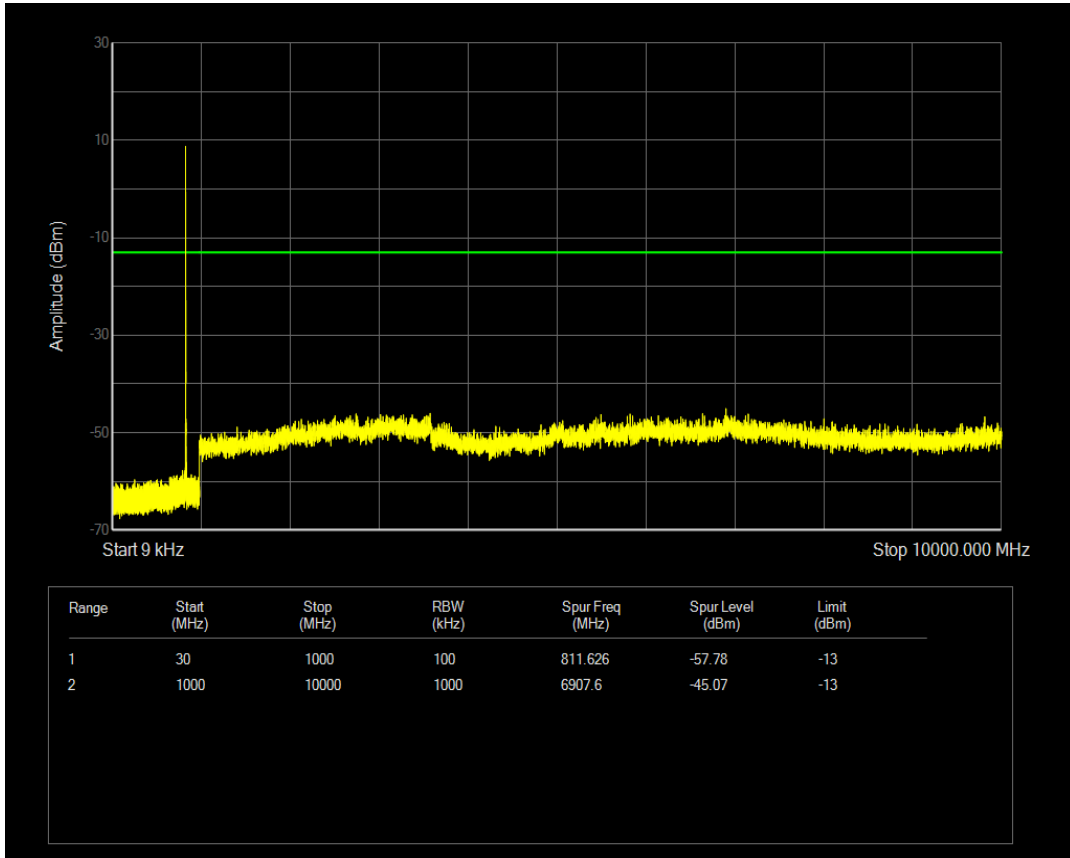

Band26(824-849) 16QAM BW=3MHz Channel=27025 RB Size=1 Position=#0

Band26(824-849) 16QAM BW=3MHz Channel=26915 RB Size=1 Position=#0