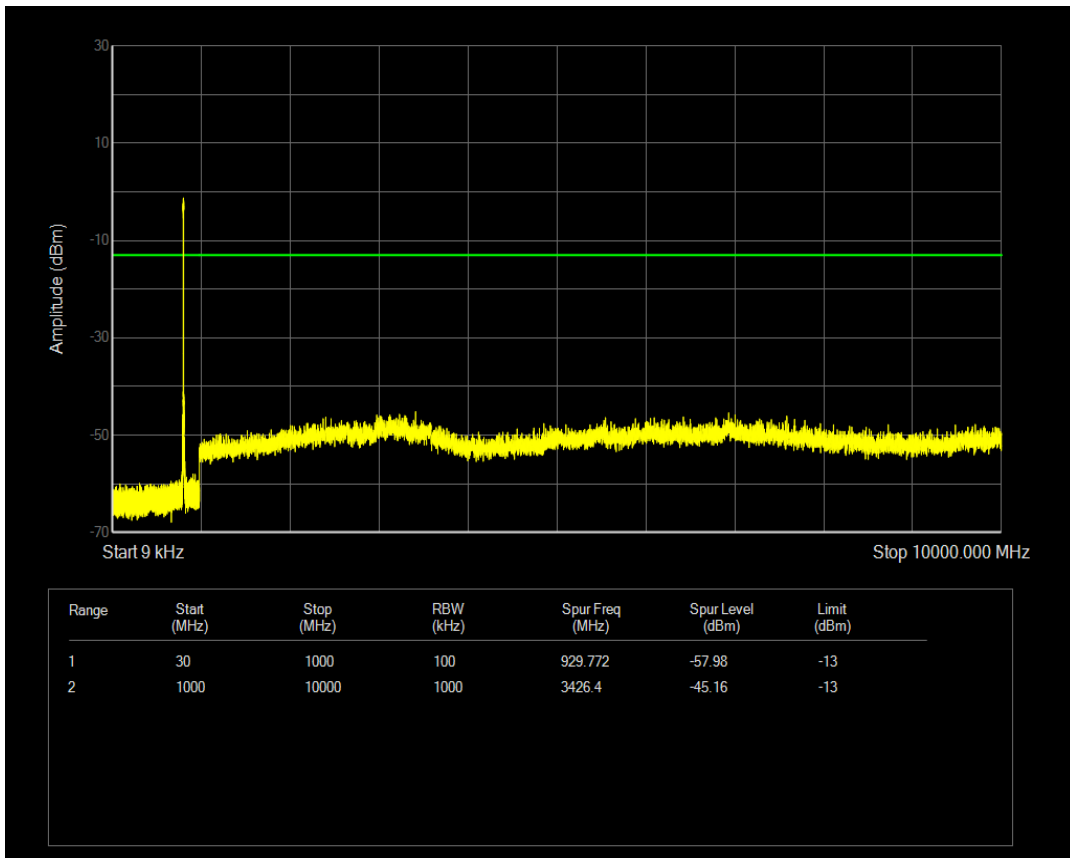

Band26(814-824) QPSK BW=5MHz Channel=26765 RB Size=25 Position=#0

Band26(814-824) QPSK BW=5MHz Channel=26765 RB Size=1 Position=#0