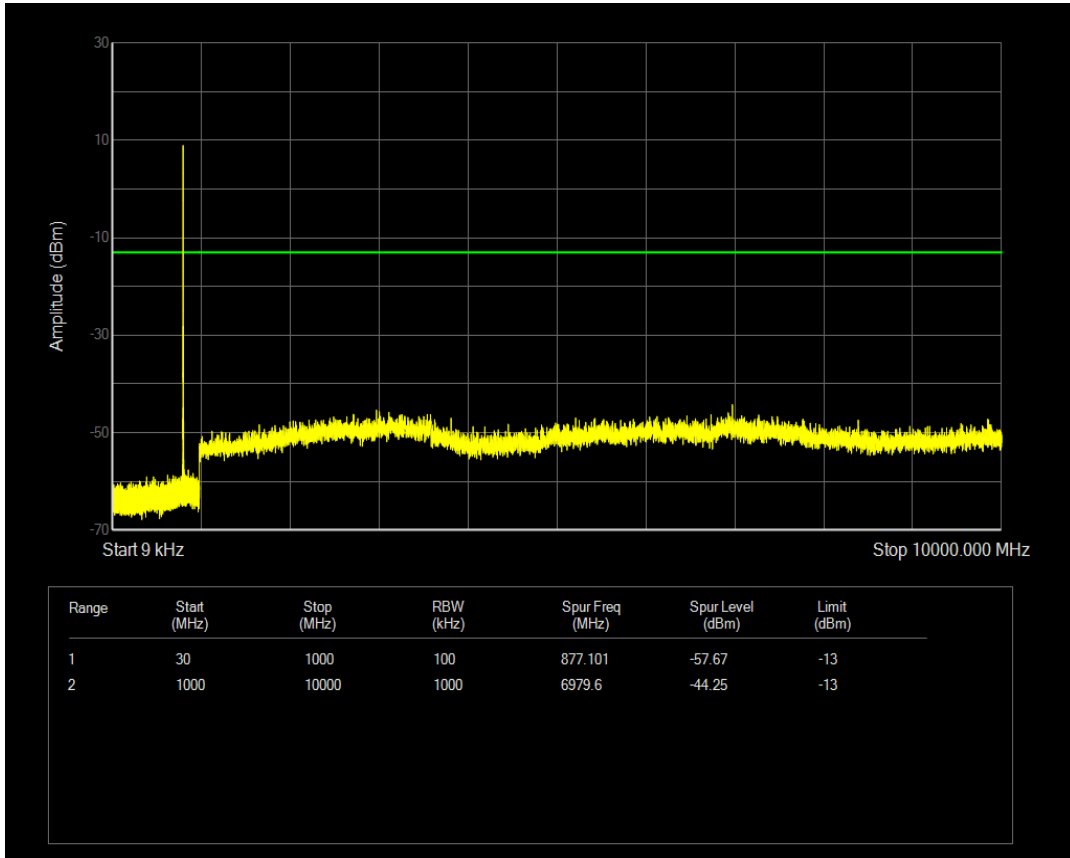

Band26(814-824) 16QAM BW=3MHz Channel=26740 RB Size=1 Position=#0

Band26(814-824) 16QAM BW=3MHz Channel=26705 RB Size=1 Position=#0