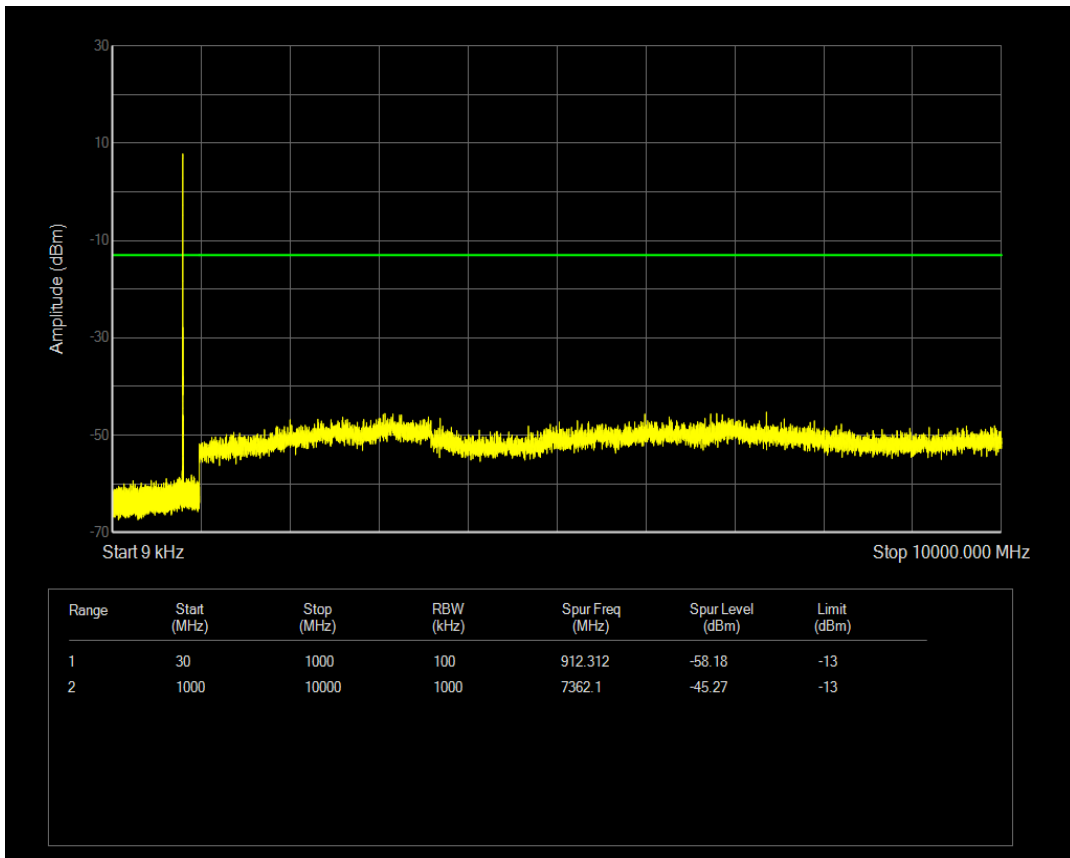

Band26(814-824) QPSK BW=3MHz Channel=26705 RB Size=1 Position=#0

Band26(814-824) QPSK BW=3MHz Channel=26705 RB Size=15 Position=#0