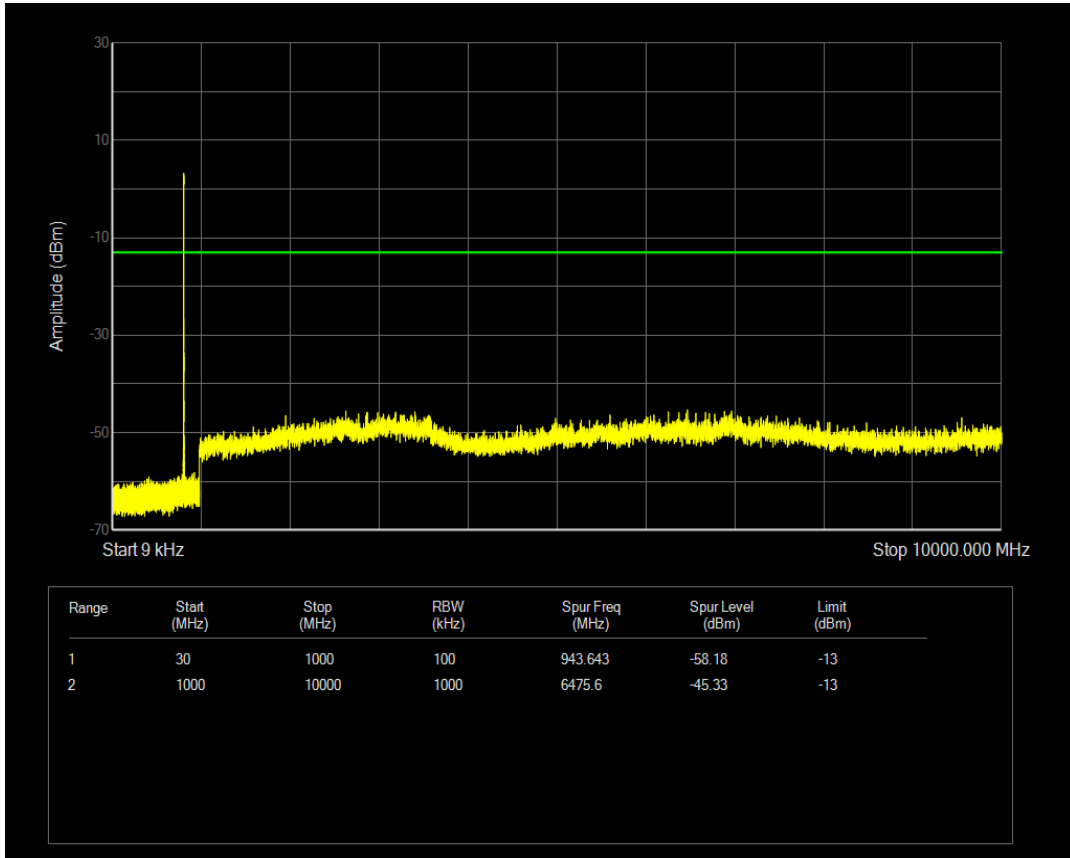

Band26(824-849) 16QAM BW=1.4MHz Channel=26797 RB Size=6 Position=#0

Band26(824-849) 16QAM BW=1.4MHz Channel=26915 RB Size=1 Position=#0