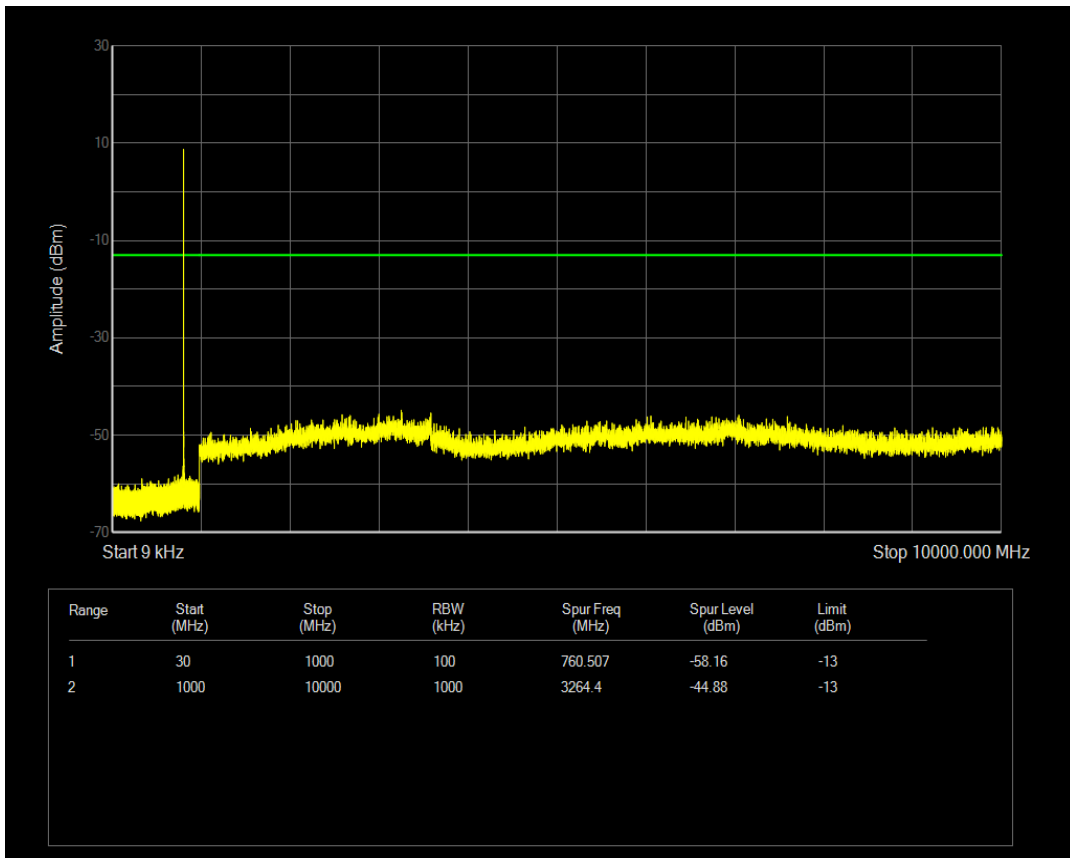

Band26(814-824) 16QAM BW=1.4MHz Channel=26783 RB Size=1 Position=#0

Band26(814-824) 16QAM BW=3MHz Channel=26740 RB Size=15 Position=#0