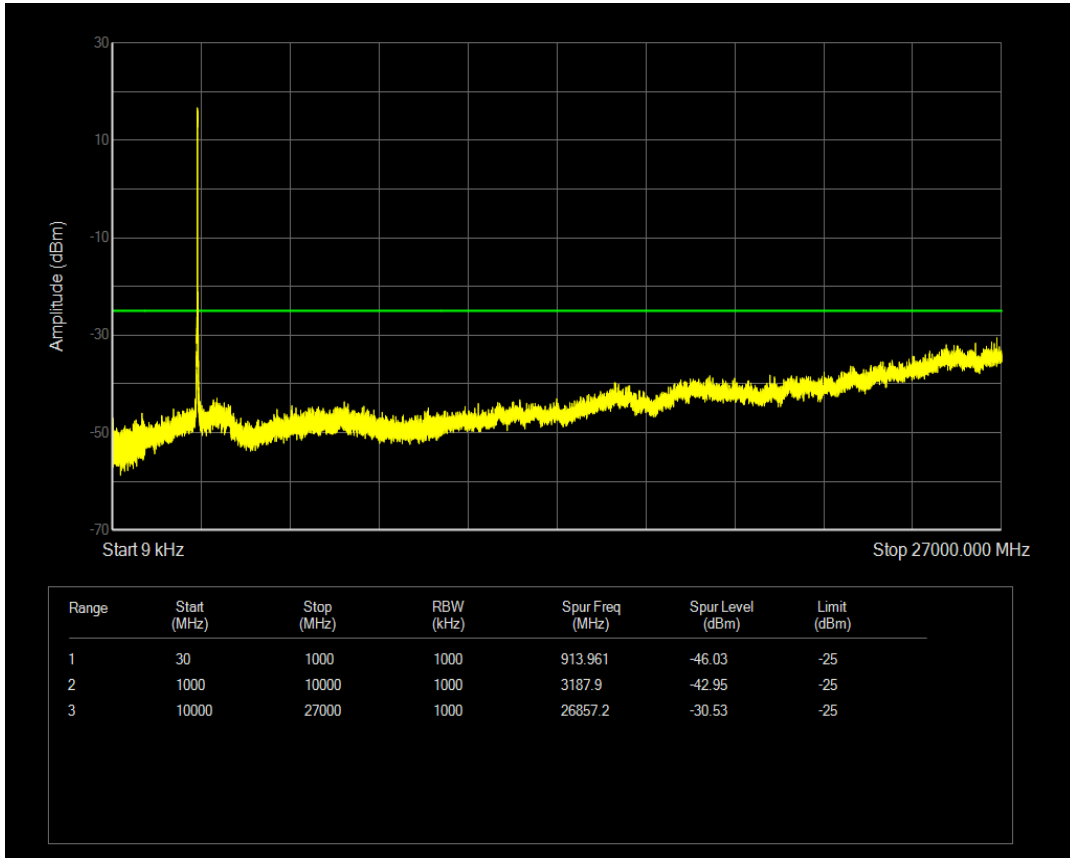

Band38 16QAM BW=15MHz Channel=38175 RB Size=75 Position=#0

Band38 16QAM BW=5MHz Channel=37775 RB Size=1 Position=#0

Band38 16QAM BW=5MHz Channel=37775 RB Size=25 Position=#0

Band38 16QAM BW=20MHz Channel=38150 RB Size=100 Position=#0

Band38 16QAM BW=20MHz Channel=38000 RB Size=100 Position=#0

Band38 16QAM BW=20MHz Channel=38150 RB Size=1 Position=#0

Band38 16QAM BW=5MHz Channel=38225 RB Size=25 Position=#0

Band38 QPSK BW=10MHz Channel=37800 RB Size=1 Position=#0