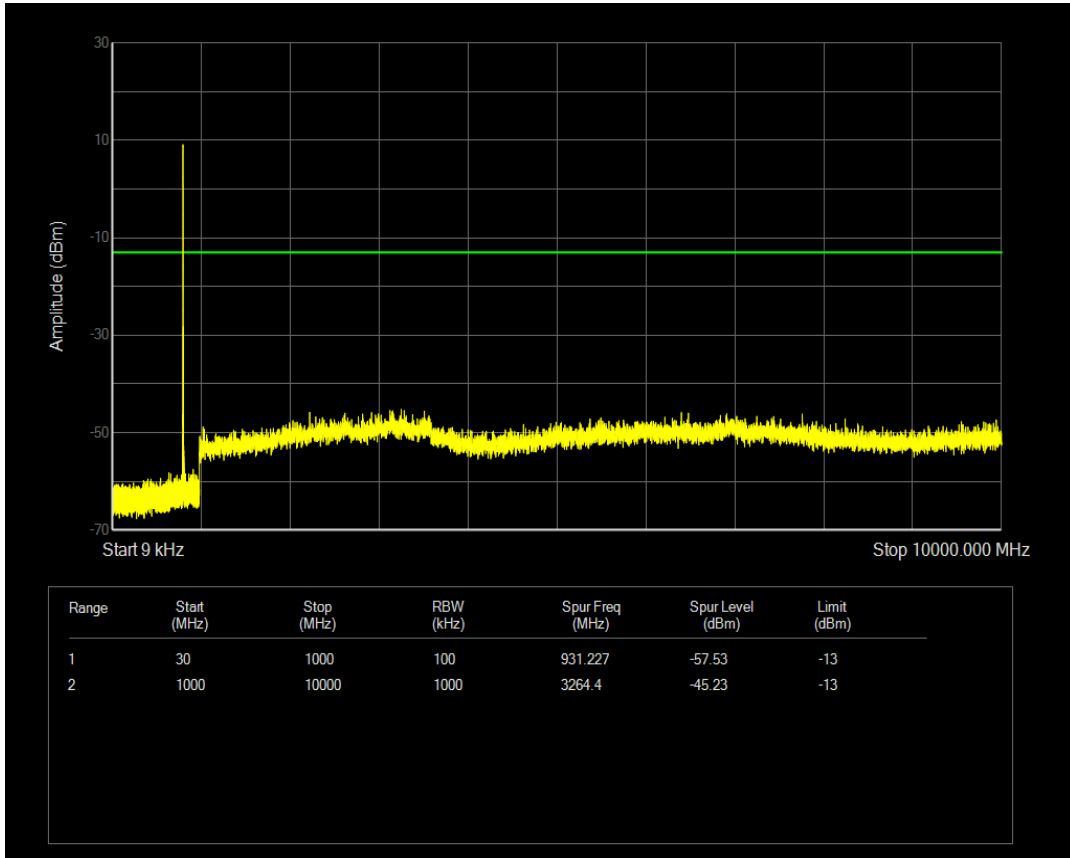

Band26(814-824) 16QAM BW=5MHz Channel=26740 RB Size=1 Position=#0

Band26(814-824) 16QAM BW=3MHz Channel=26775 RB Size=15 Position=#0