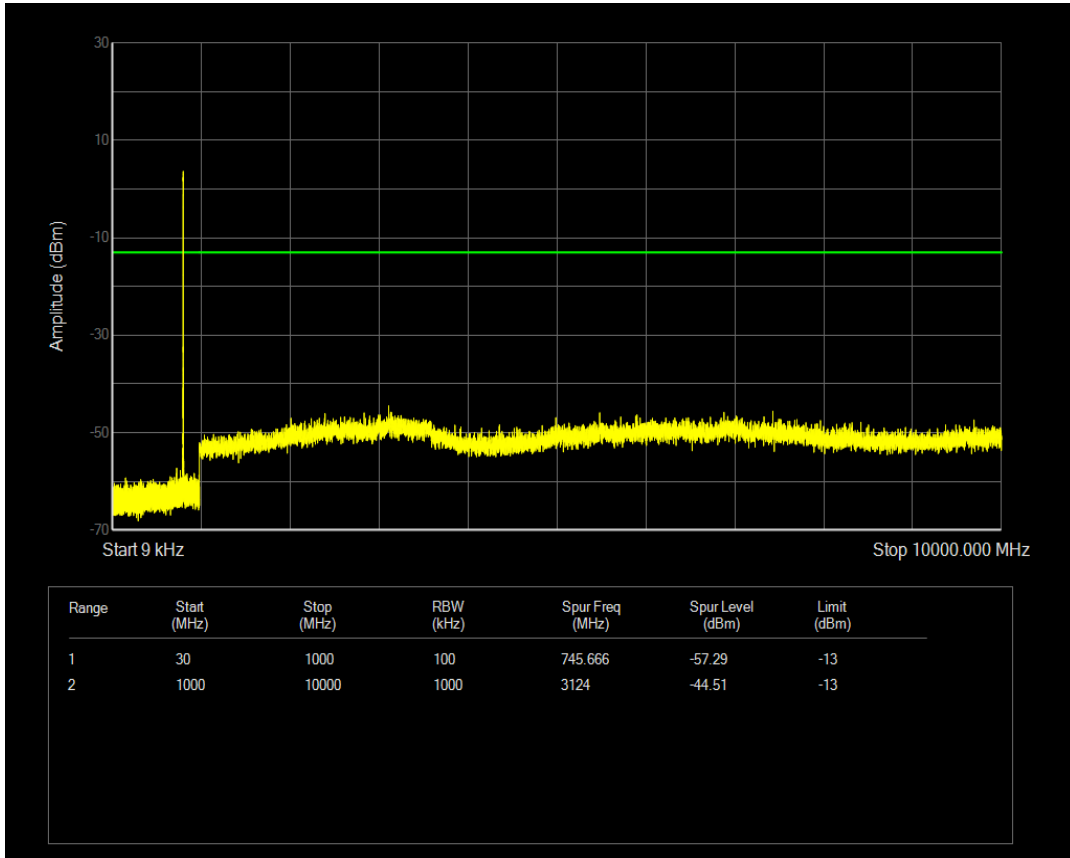

Band26(814-824) 16QAM BW=1.4MHz Channel=26740 RB Size=6 Position=#0

Band26(814-824) 16QAM BW=1.4MHz Channel=26783 RB Size=1 Position=#0