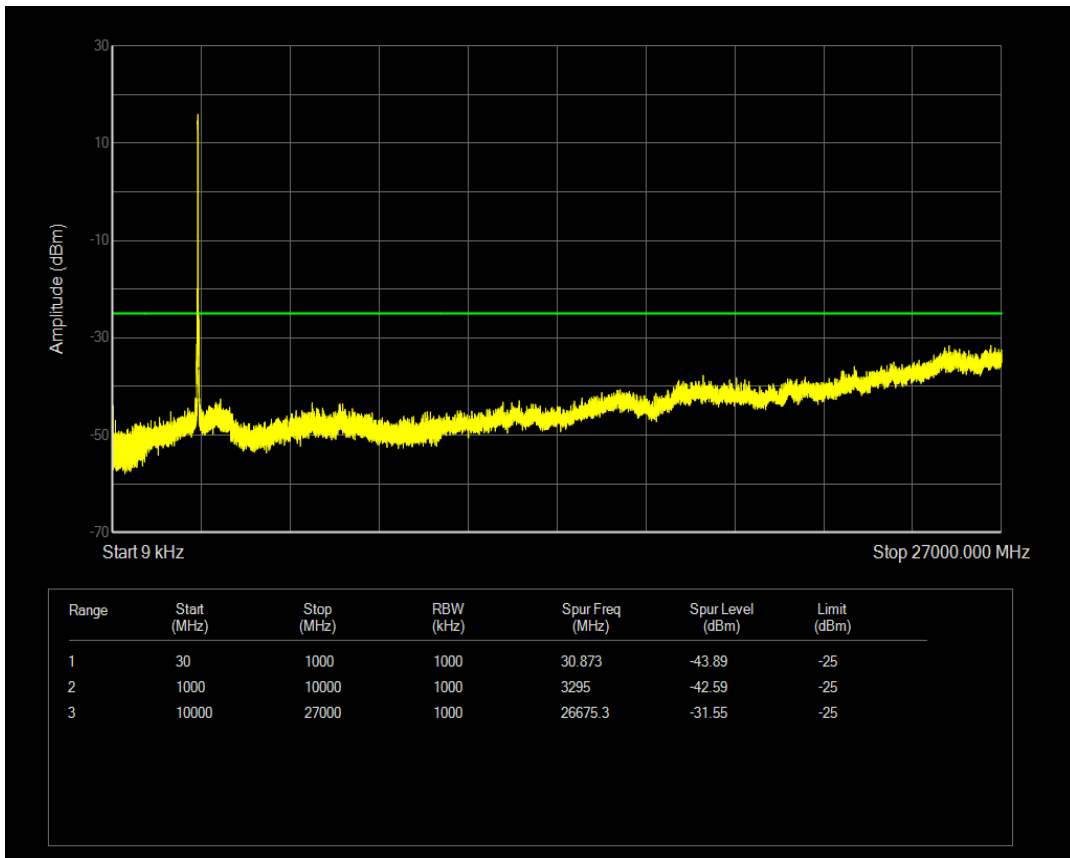

Band38 16QAM BW=15MHz Channel=38175 RB Size=75 Position=#0

Band38 16QAM BW=5MHz Channel=37775 RB Size=1 Position=#0

Band38 16QAM BW=5MHz Channel=37775 RB Size=25 Position=#0

Band38 16QAM BW=20MHz Channel=38150 RB Size=100 Position=#0

Band38 16QAM BW=20MHz Channel=38000 RB Size=100 Position=#0

Band38 16QAM BW=20MHz Channel=38150 RB Size=1 Position=#0

Band38 16QAM BW=5MHz Channel=38225 RB Size=25 Position=#0

Band38 QPSK BW=10MHz Channel=37800 RB Size=1 Position=#0