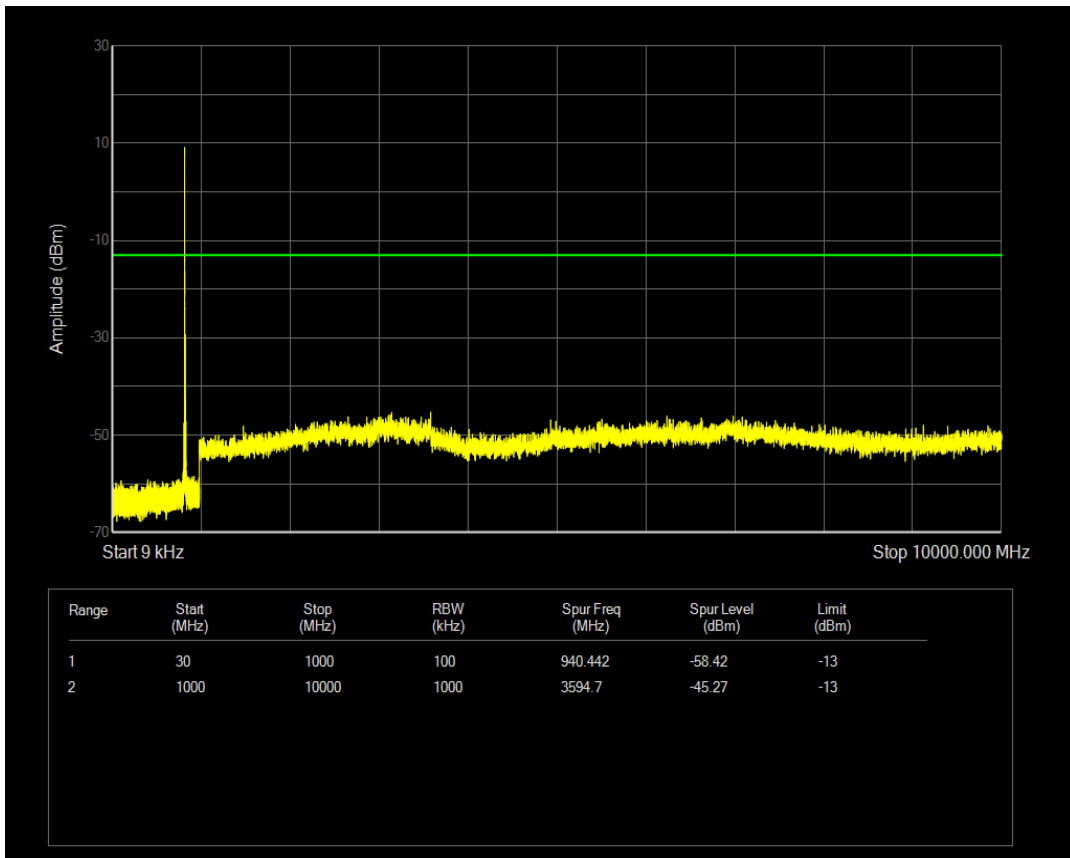

Band26(824-849) 16QAM BW=15MHz Channel=26965 RB Size=1 Position=#0

Band26(824-849) 16QAM BW=3MHz Channel=27025 RB Size=15 Position=#0