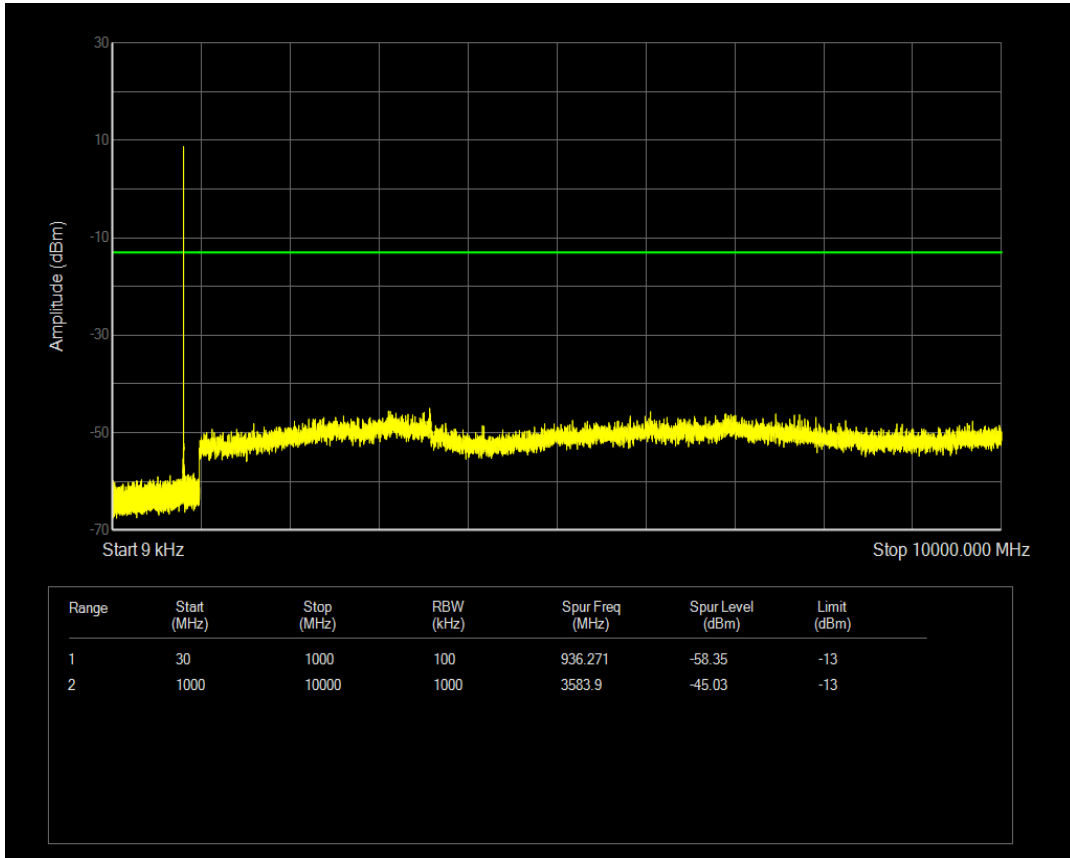

Band26(814-824) 16QAM BW=5MHz Channel=26765 RB Size=1 Position=#0

Band26(814-824) QPSK BW=1.4MHz Channel=26783 RB Size=6 Position=#0

Band26(814-824) QPSK BW=10MHz Channel=26740 RB Size=1 Position=#0

Band26(814-824) QPSK BW=1.4MHz Channel=26783 RB Size=1 Position=#0