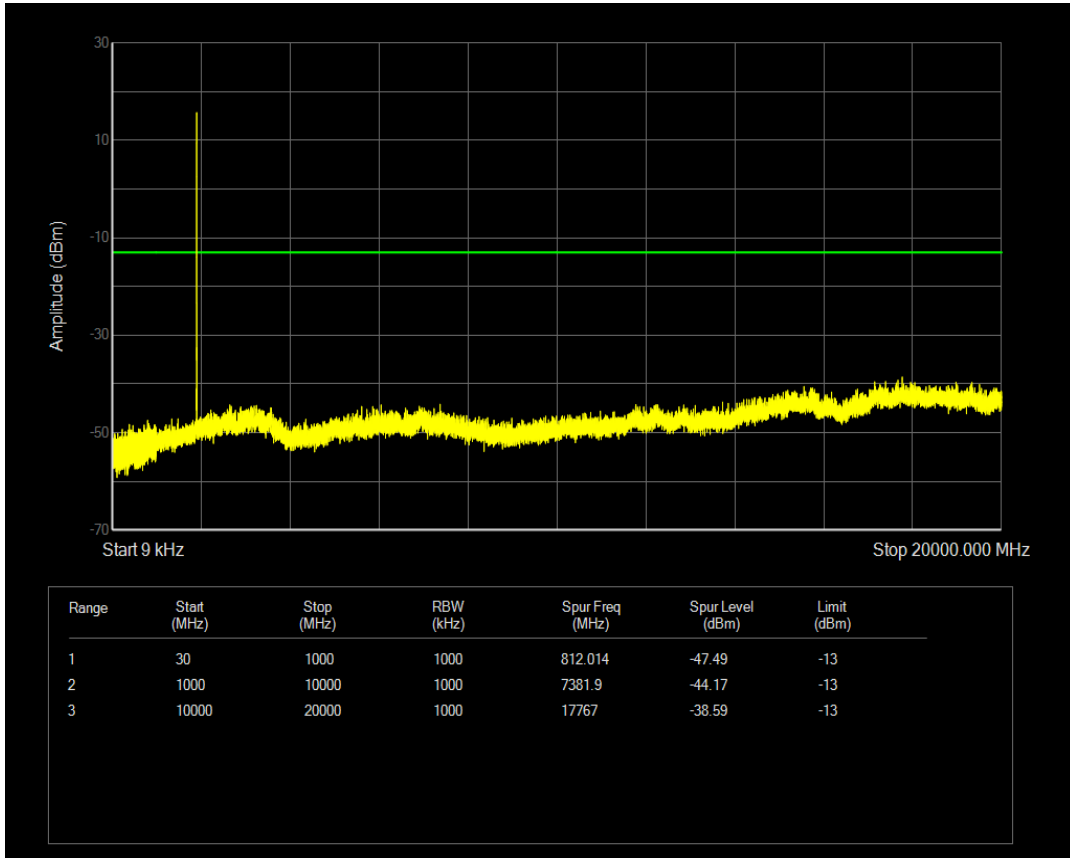

Band25 QPSK BW=3MHz Channel=26675 RB Size=1 Position=#0

Band25 QPSK BW=3MHz Channel=26365 RB Size=1 Position=#0