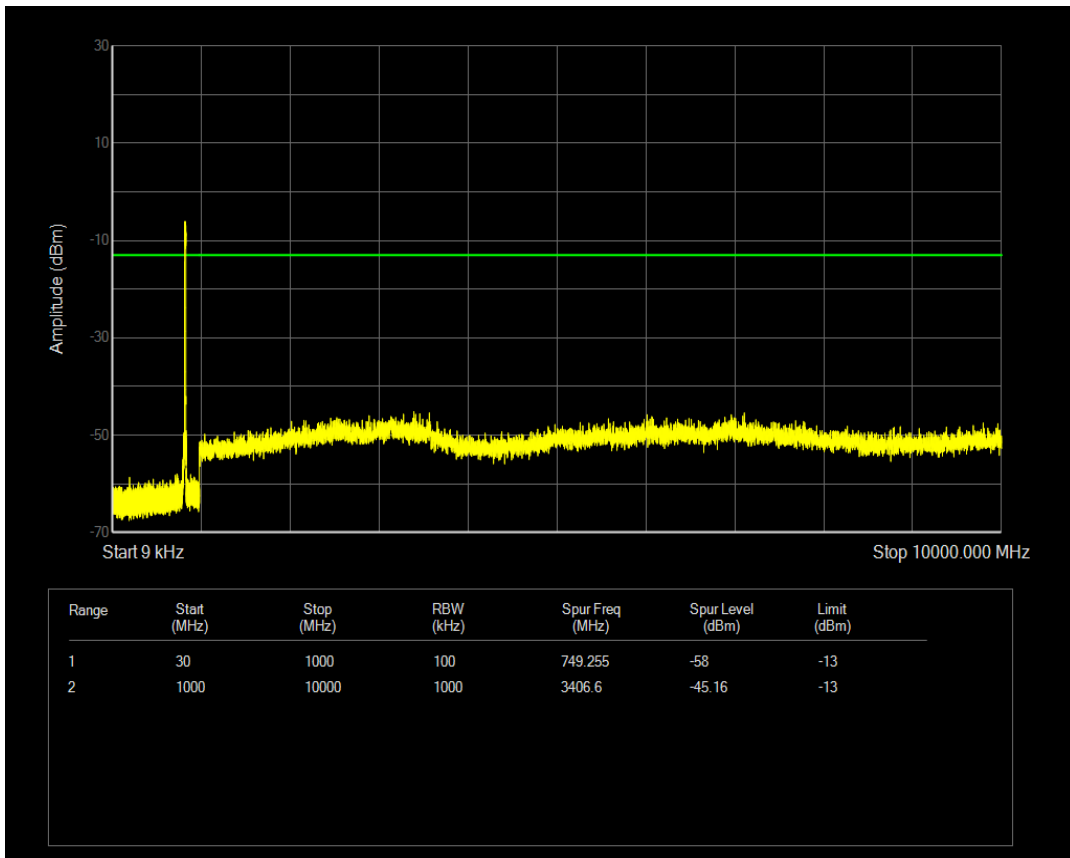

Band26(824-849) 16QAM BW=10MHz Channel=26990 RB Size=50 Position=#0

Band26(824-849) 16QAM BW=3MHz Channel=26805 RB Size=1 Position=#0

Band26(824-849) 16QAM BW=3MHz Channel=26805 RB Size=15 Position=#0

Band26(824-849) 16QAM BW=15MHz Channel=26965 RB Size=75 Position=#0