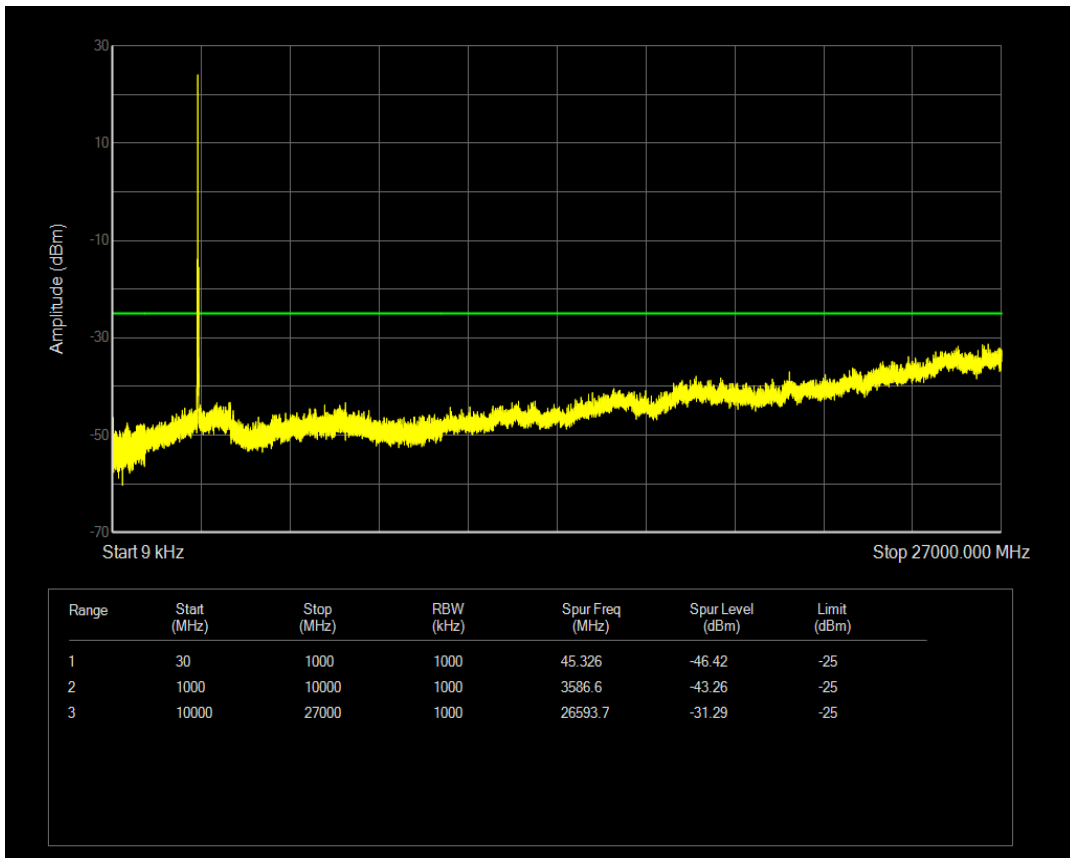

Band38 16QAM BW=20MHz Channel=37850 RB Size=100 Position=#0

Band38 16QAM BW=20MHz Channel=38000 RB Size=1 Position=#0

Band38 16QAM BW=20MHz Channel=37850 RB Size=1 Position=#0

Band38 16QAM BW=15MHz Channel=38175 RB Size=1 Position=#0

Band38 16QAM BW=15MHz Channel=38175 RB Size=75 Position=#0

Band38 16QAM BW=5MHz Channel=37775 RB Size=1 Position=#0

Band38 16QAM BW=5MHz Channel=37775 RB Size=25 Position=#0

Band38 16QAM BW=20MHz Channel=38150 RB Size=100 Position=#0