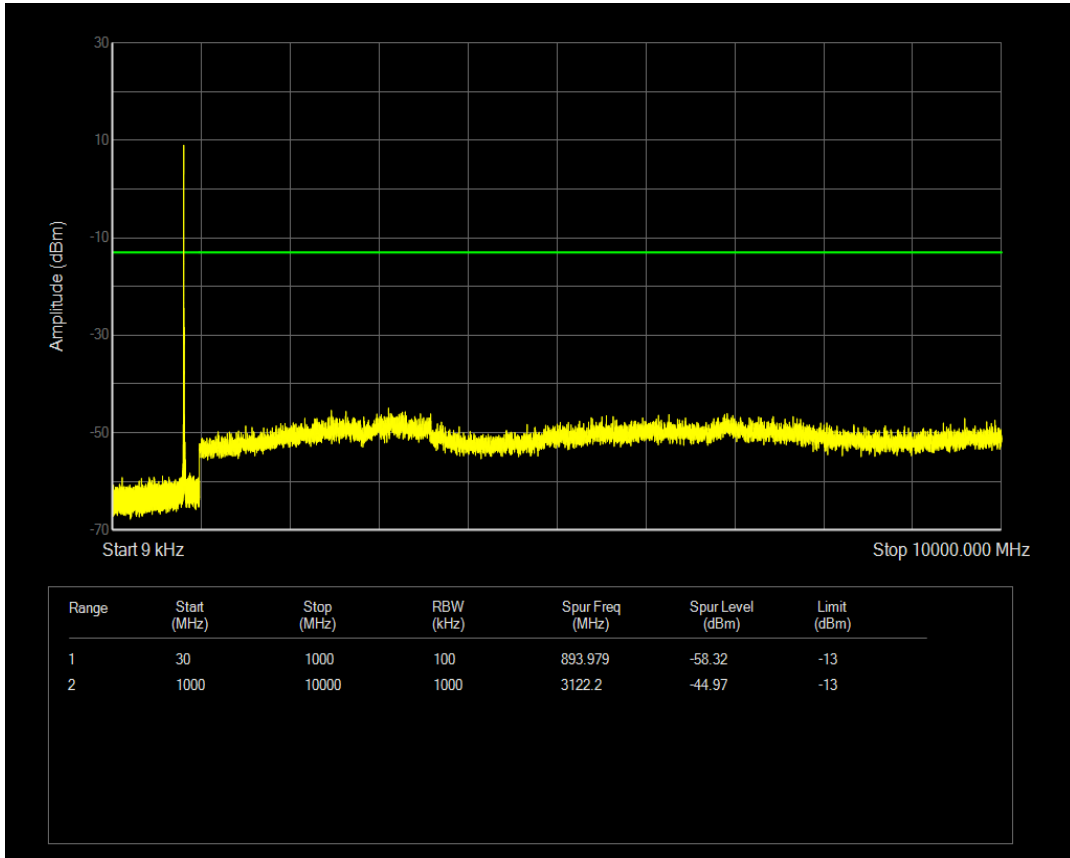

Band26(824-849) 16QAM BW=10MHz Channel=26840 RB Size=1 Position=#0

Band26(824-849) 16QAM BW=10MHz Channel=26840 RB Size=50 Position=#0