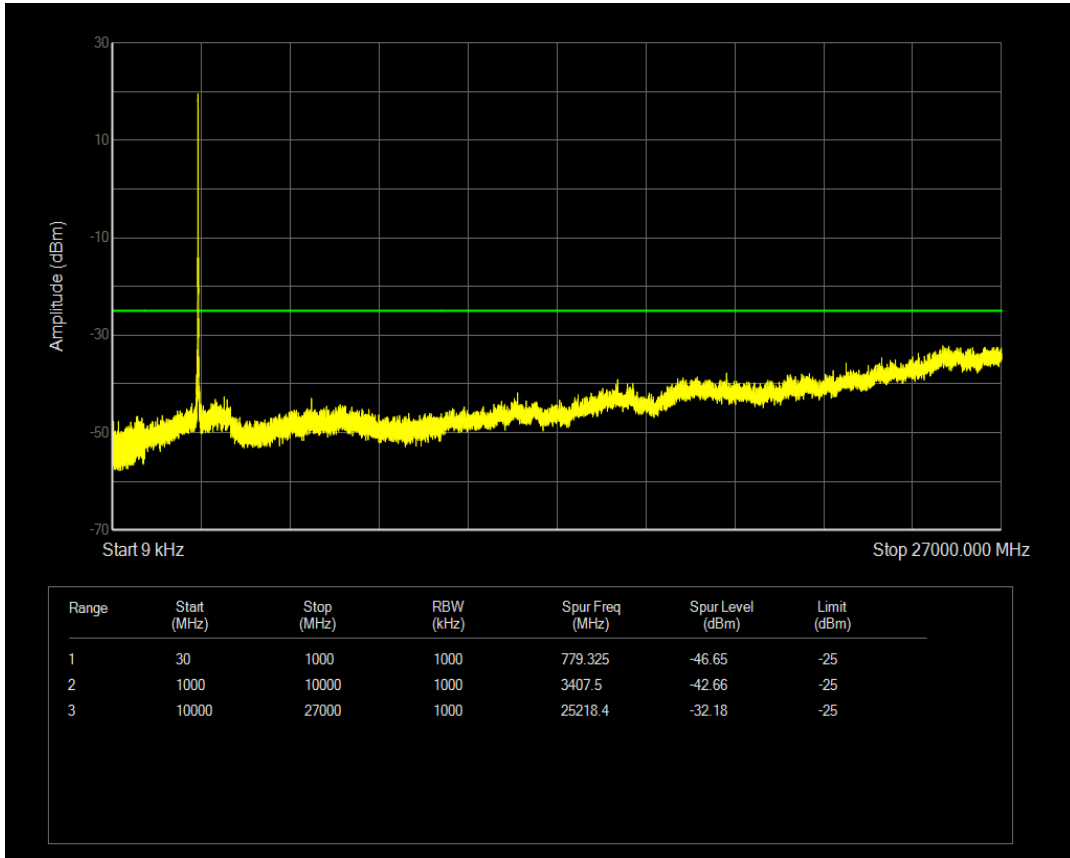

Band38 QPSK BW=10MHz Channel=38200 RB Size=50 Position=#0

Band38 QPSK BW=10MHz Channel=38000 RB Size=50 Position=#0