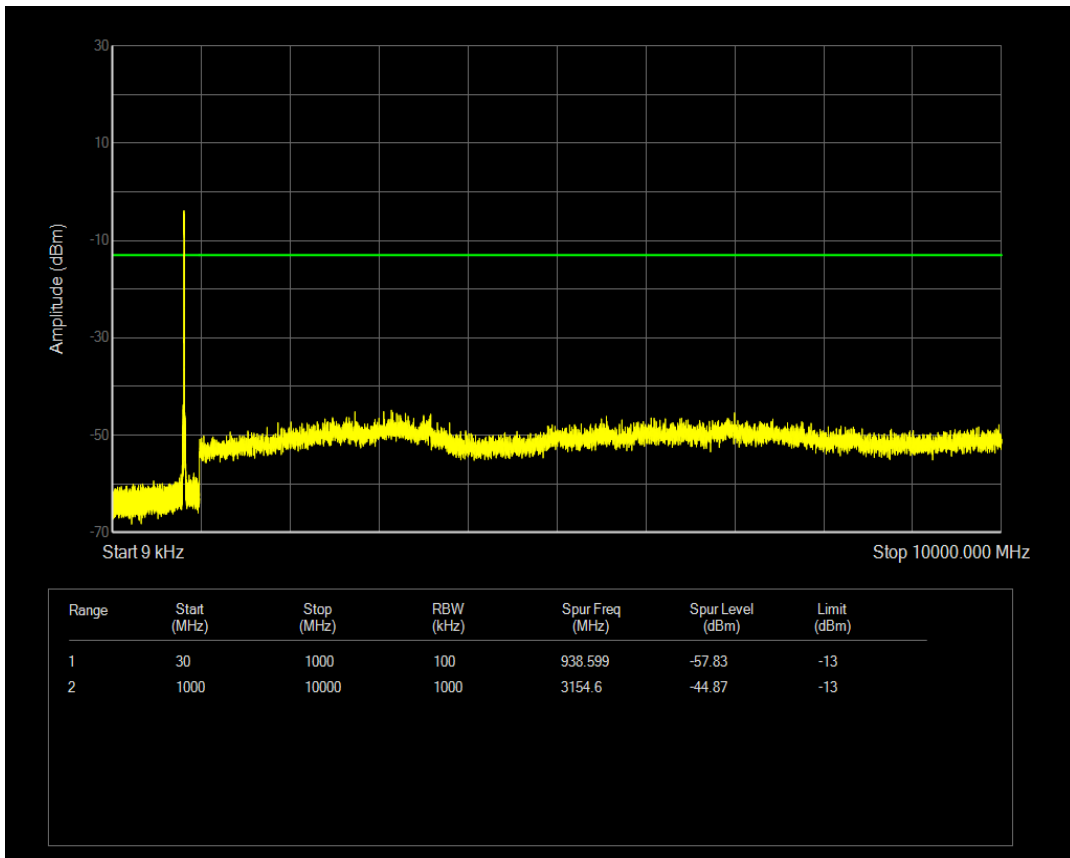

Band26(824-849) 16QAM BW=10MHz Channel=26840 RB Size=50 Position=#0

Band26(824-849) 16QAM BW=15MHz Channel=26865 RB Size=75 Position=#0