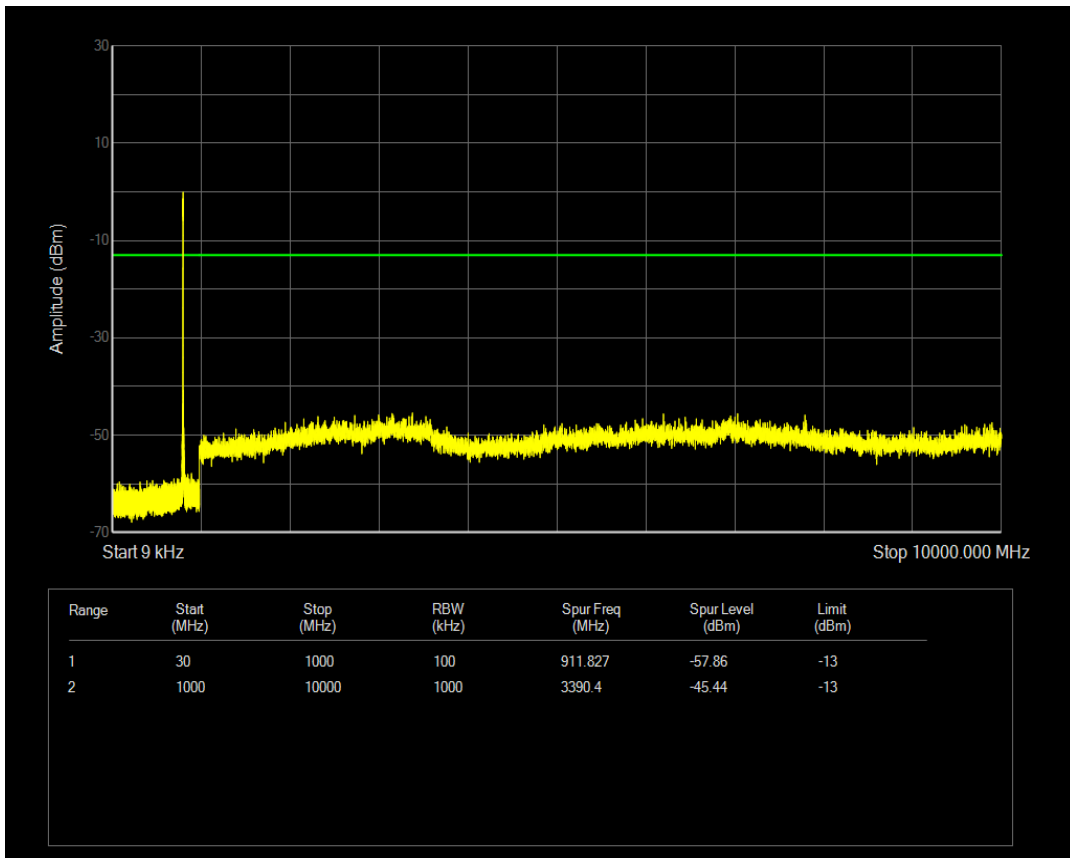

Band26(814-824) QPSK BW=5MHz Channel=26715 RB Size=25 Position=#0

Band26(814-824) QPSK BW=5MHz Channel=26740 RB Size=1 Position=#0