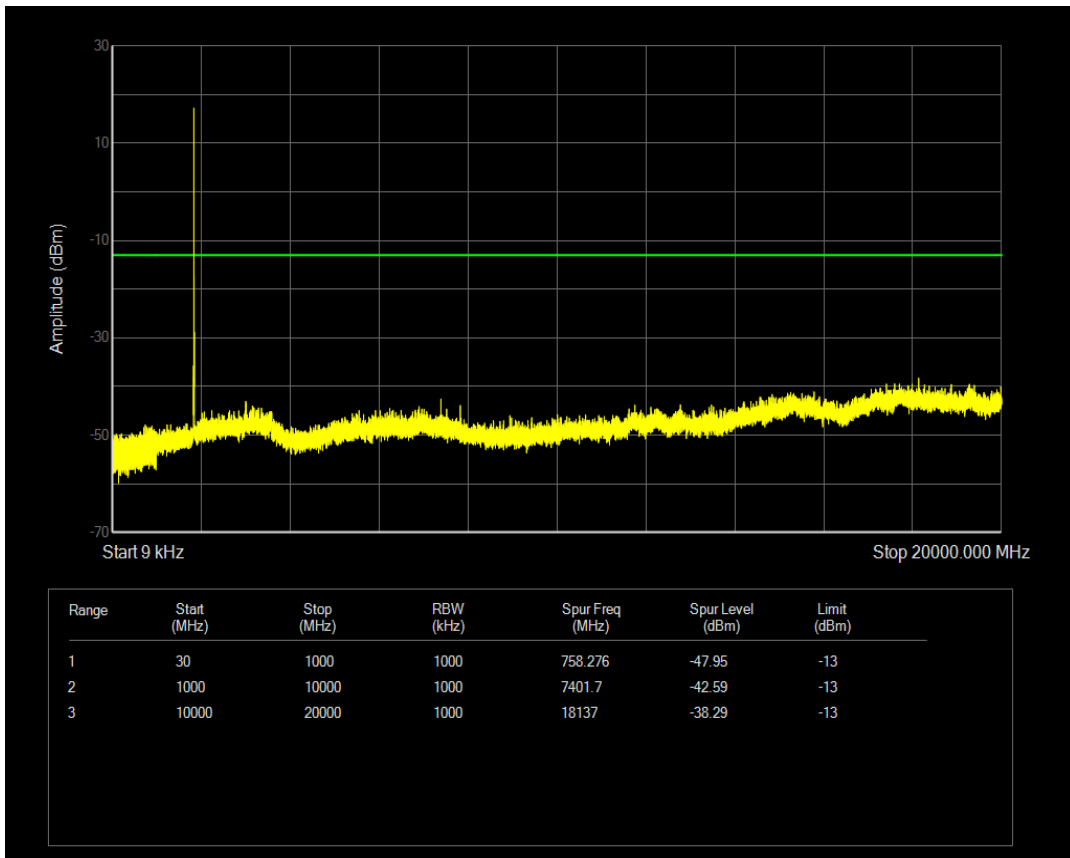

Band25 QPSK BW=5MHz Channel=26065 RB Size=1 Position=#0

Band25 QPSK BW=3MHz Channel=26675 RB Size=1 Position=#0