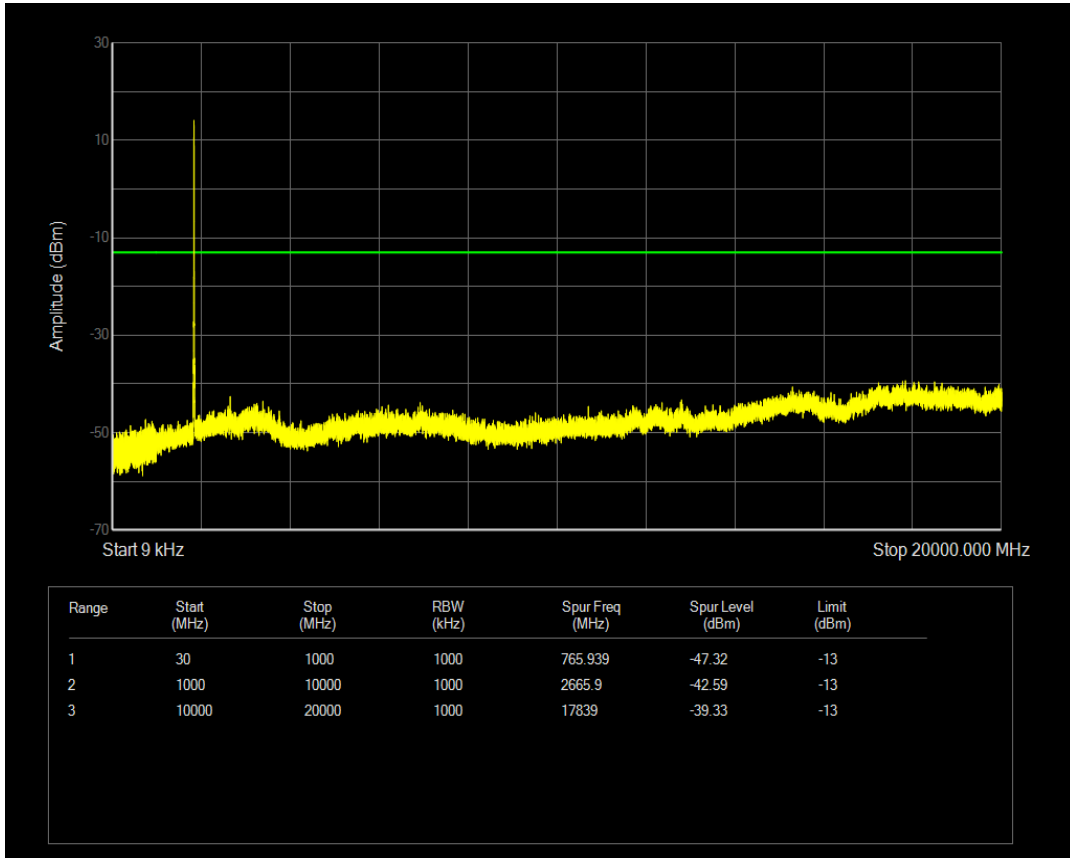

Band25 QPSK BW=5MHz Channel=26665 RB Size=1 Position=#0

Band25 QPSK BW=5MHz Channel=26665 RB Size=25 Position=#0

Band25 QPSK BW=5MHz Channel=26365 RB Size=25 Position=#0

Band25 QPSK BW=5MHz Channel=26065 RB Size=25 Position=#0