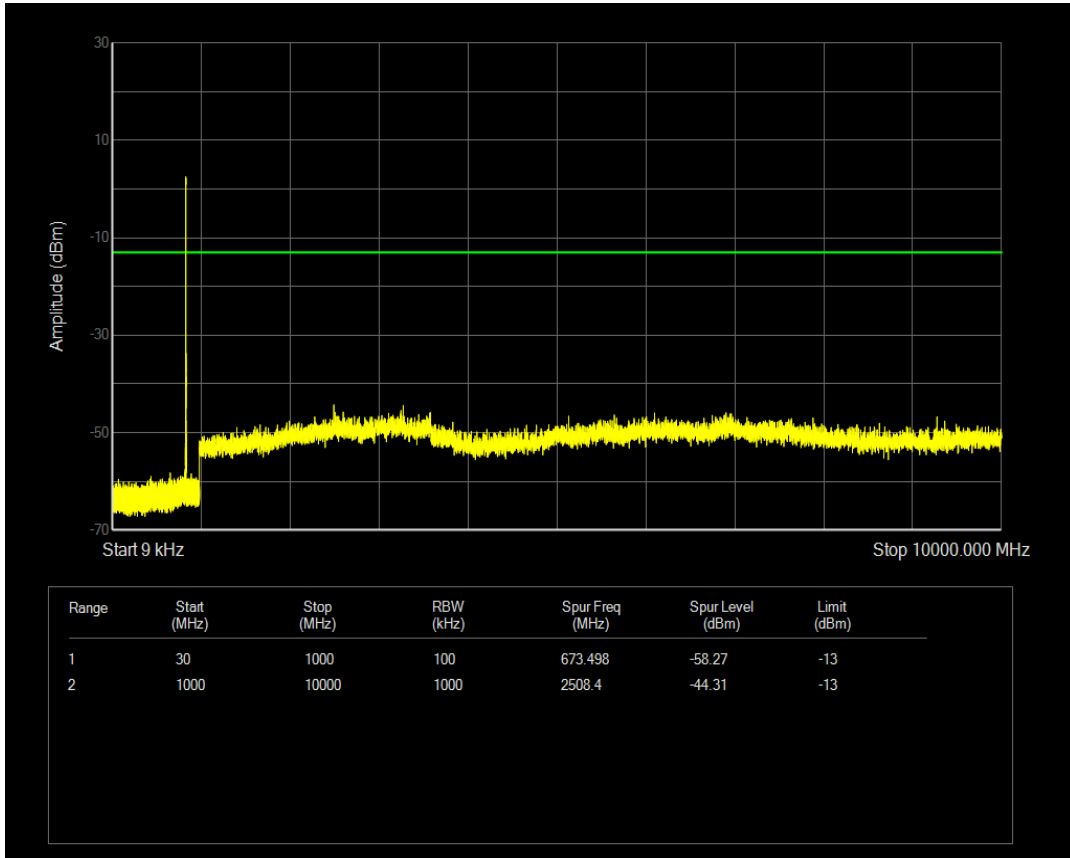

Band26(824-849) 16QAM BW=5MHz Channel=27015 RB Size=25 Position=#0

Band26(824-849) 16QAM BW=5MHz Channel=26915 RB Size=25 Position=#0

Band26(824-849) 16QAM BW=5MHz Channel=26815 RB Size=25 Position=#0

Band26(824-849) 16QAM BW=5MHz Channel=26915 RB Size=1 Position=#0

Band26(824-849) QPSK BW=1.4MHz Channel=26915 RB Size=6 Position=#0

Band26(824-849) QPSK BW=1.4MHz Channel=27033 RB Size=1 Position=#0

Band26(824-849) QPSK BW=1.4MHz Channel=27033 RB Size=6 Position=#0

Band26(824-849) QPSK BW=1.4MHz Channel=26797 RB Size=1 Position=#0