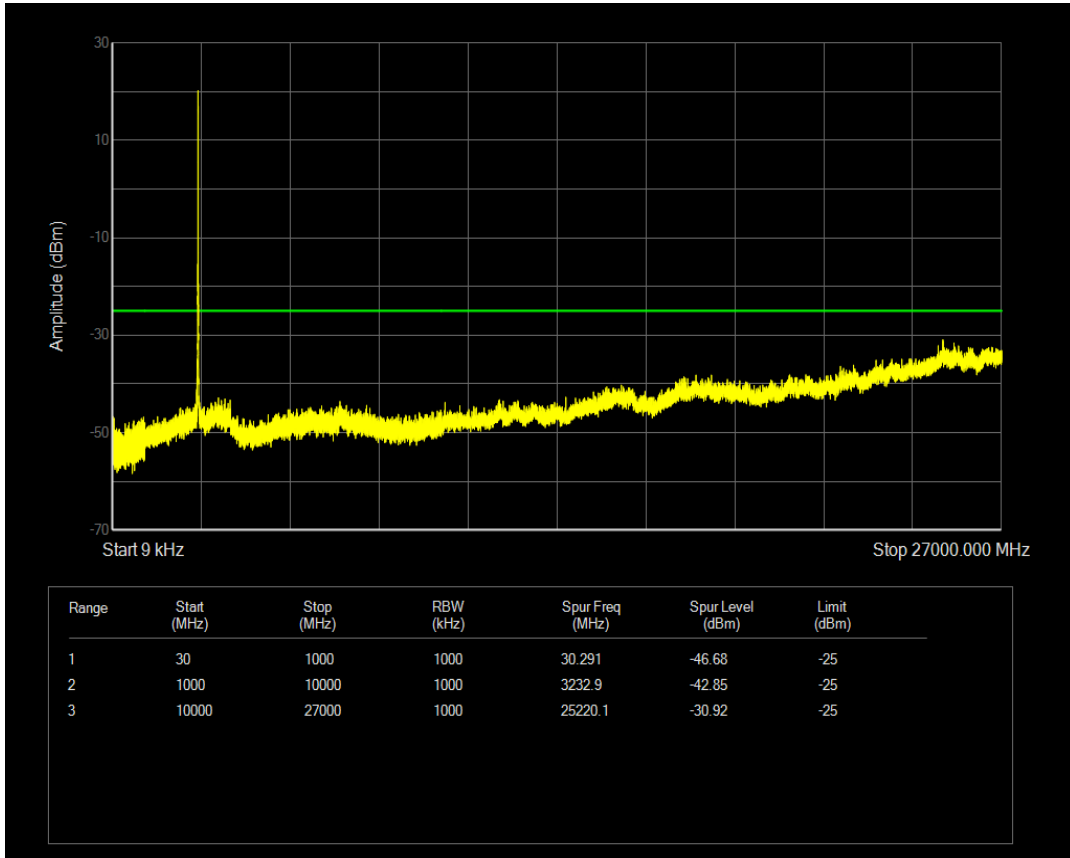

Band38 16QAM BW=15MHz Channel=38000 RB Size=75 Position=#0

Band38 16QAM BW=15MHz Channel=37825 RB Size=75 Position=#0

Band38 16QAM BW=10MHz Channel=38200 RB Size=50 Position=#0

Band38 16QAM BW=15MHz Channel=37825 RB Size=1 Position=#0

Band38 16QAM BW=20MHz Channel=37850 RB Size=100 Position=#0

Band38 16QAM BW=20MHz Channel=38000 RB Size=1 Position=#0

Band38 16QAM BW=20MHz Channel=37850 RB Size=1 Position=#0

Band38 16QAM BW=15MHz Channel=38175 RB Size=1 Position=#0