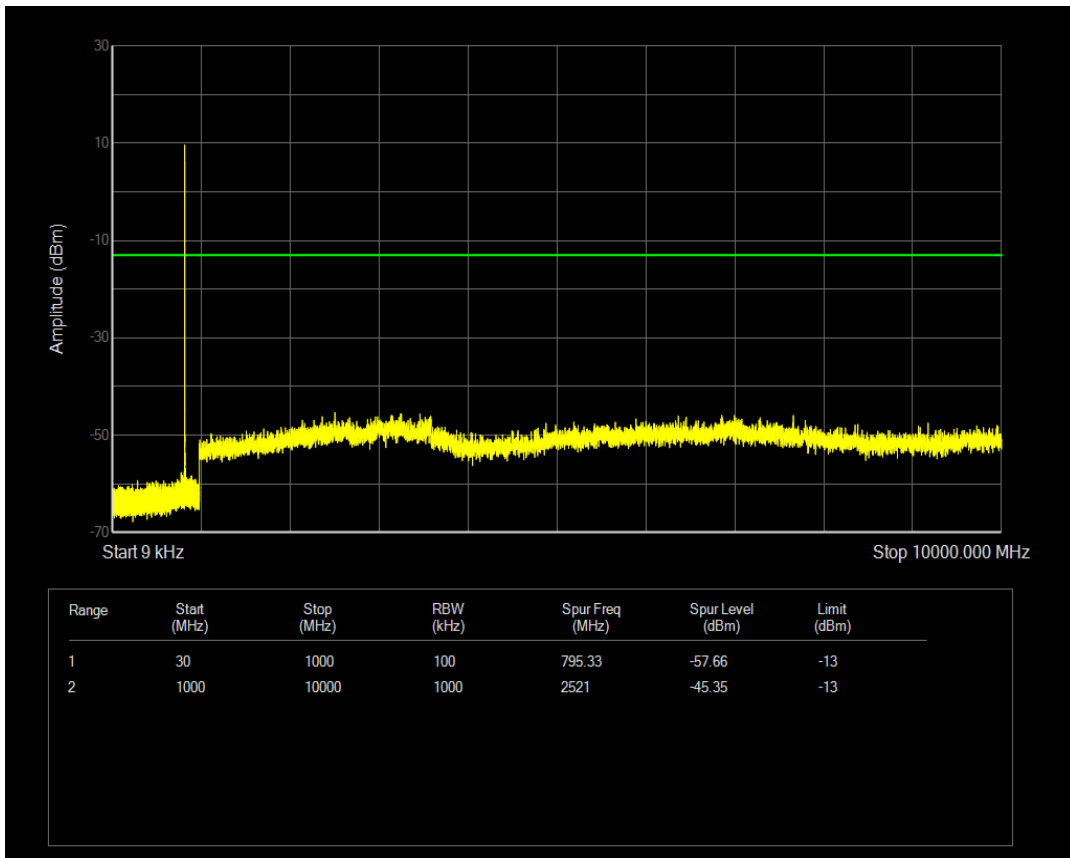

Band26(824-849) 16QAM BW=1.4MHz Channel=26915 RB Size=1 Position=#0

Band26(824-849) 16QAM BW=10MHz Channel=26915 RB Size=1 Position=#0