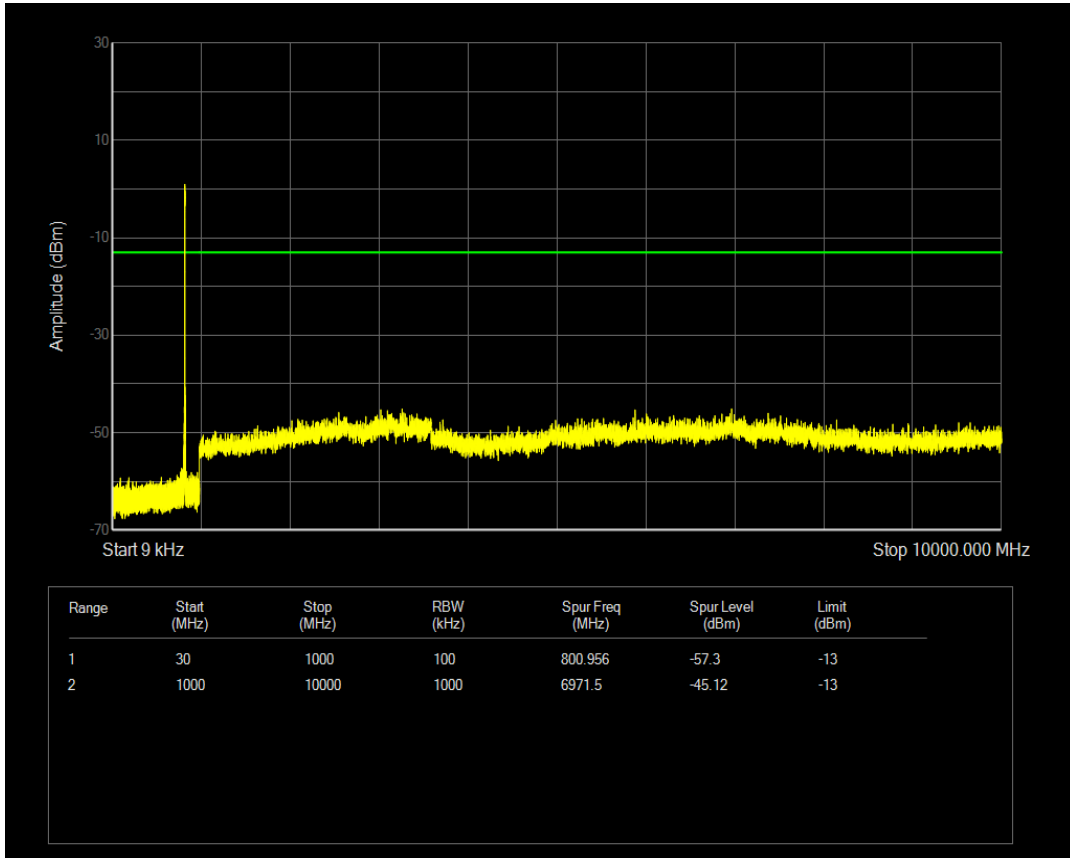

Band26(824-849) 16QAM BW=3MHz Channel=26915 RB Size=15 Position=#0

Band26(824-849) 16QAM BW=5MHz Channel=27015 RB Size=1 Position=#0