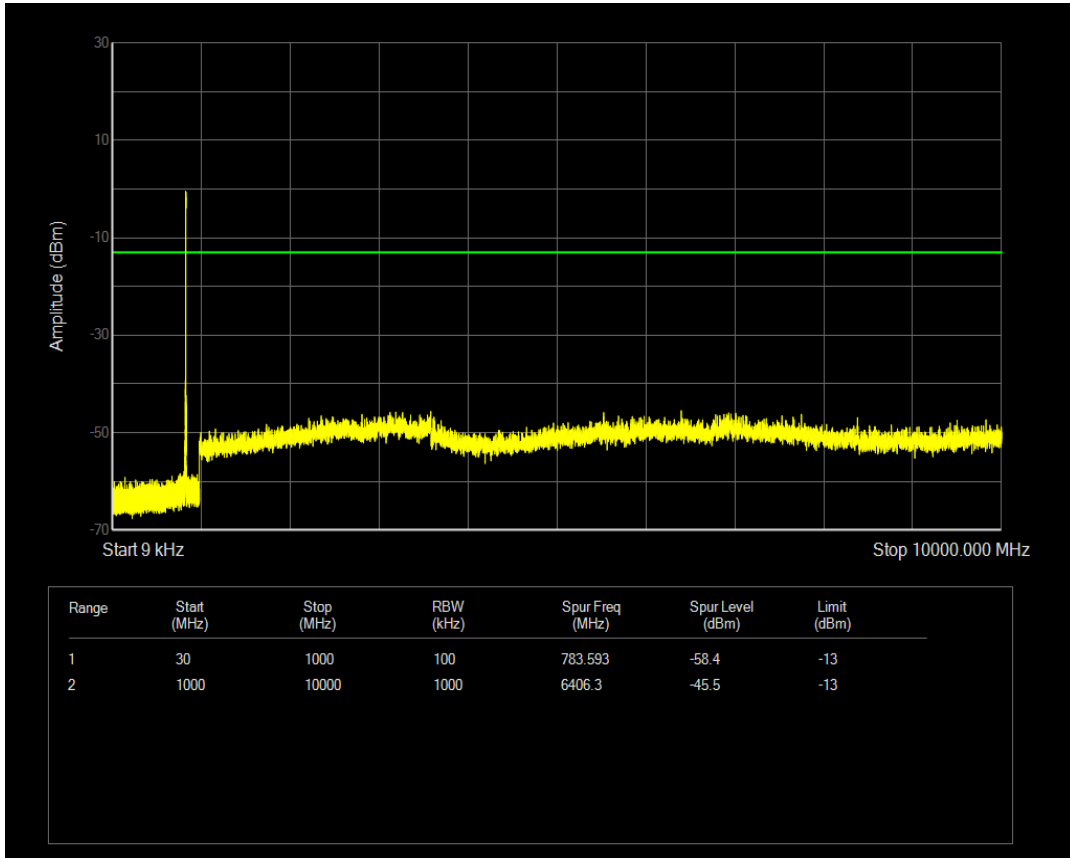

Band26(824-849) 16QAM BW=15MHz Channel=26915 RB Size=75 Position=#0

Band26(824-849) 16QAM BW=15MHz Channel=26965 RB Size=1 Position=#0

Band26(824-849) 16QAM BW=3MHz Channel=27025 RB Size=15 Position=#0

Band26(824-849) 16QAM BW=5MHz Channel=26815 RB Size=1 Position=#0