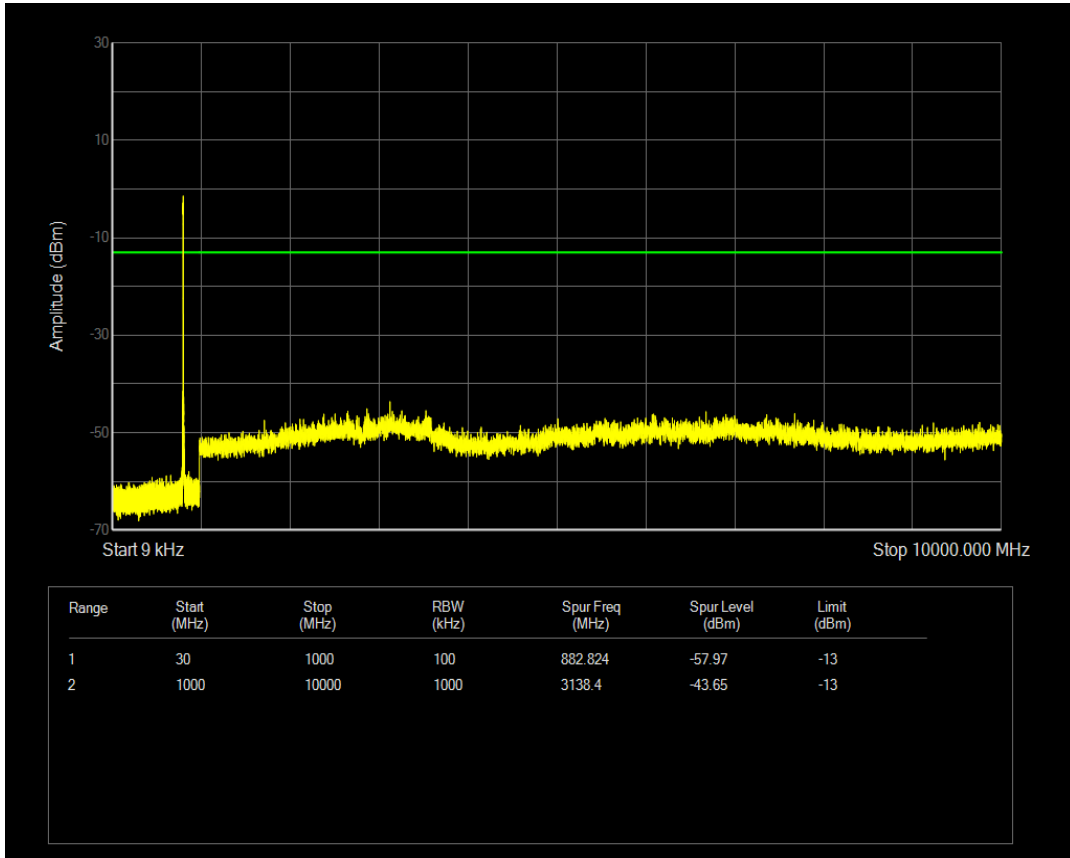

Band26(814-824) QPSK BW=1.4MHz Channel=26697 RB Size=1 Position=#0

Band26(814-824) QPSK BW=1.4MHz Channel=26697 RB Size=6 Position=#0

Band26(814-824) 16QAM BW=5MHz Channel=26765 RB Size=25 Position=#0

Band26(814-824) 16QAM BW=5MHz Channel=26740 RB Size=25 Position=#0