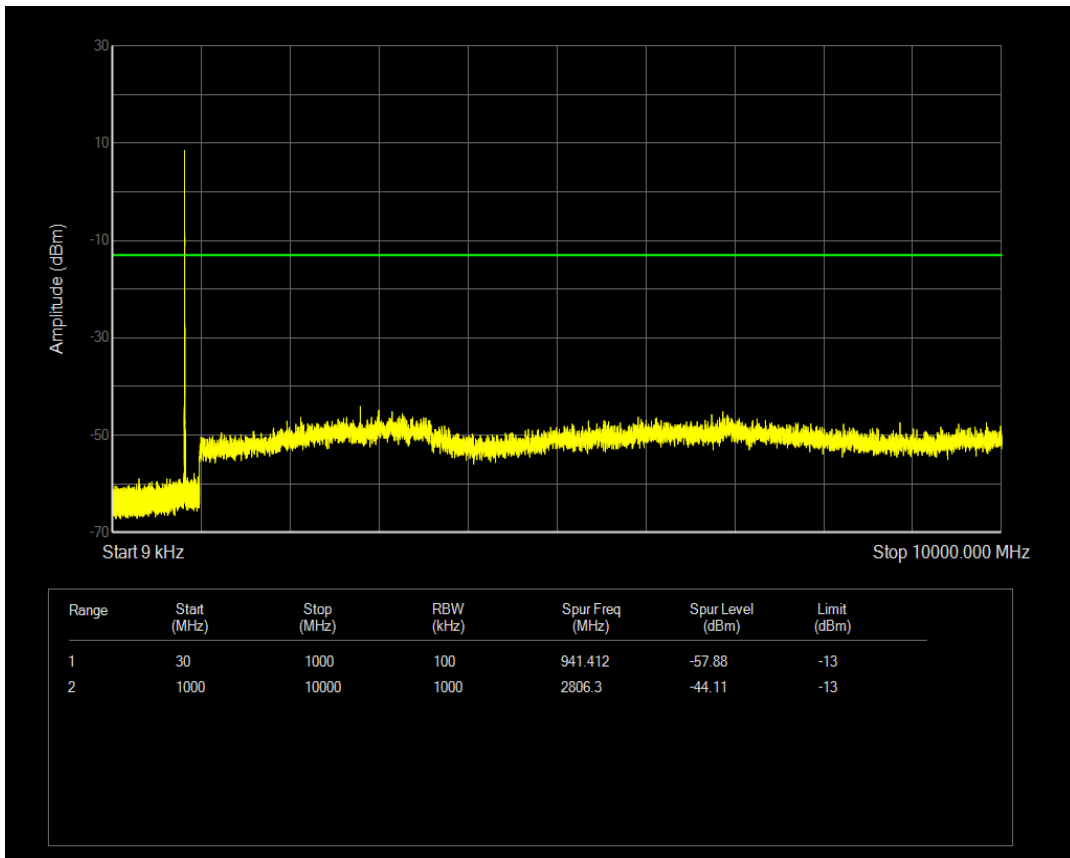

Band26(824-849) 16QAM BW=5MHz Channel=27015 RB Size=25 Position=#0

Band26(824-849) 16QAM BW=5MHz Channel=26915 RB Size=25 Position=#0

Band26(824-849) 16QAM BW=5MHz Channel=26815 RB Size=25 Position=#0

Band26(824-849) 16QAM BW=5MHz Channel=26915 RB Size=1 Position=#0

Band26(824-849) QPSK BW=1.4MHz Channel=26915 RB Size=6 Position=#0

Band26(824-849) QPSK BW=1.4MHz Channel=27033 RB Size=1 Position=#0

Band26(824-849) QPSK BW=1.4MHz Channel=27033 RB Size=6 Position=#0

Band26(824-849) QPSK BW=1.4MHz Channel=26797 RB Size=1 Position=#0