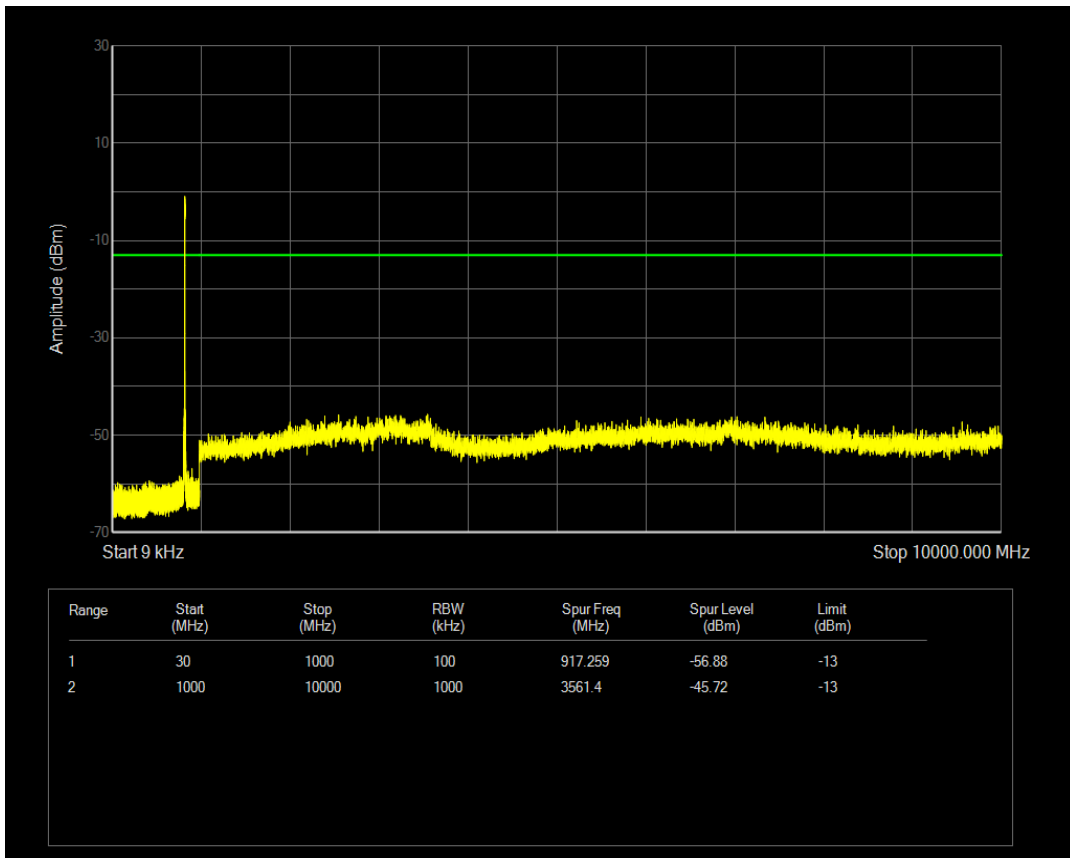

Band26(824-849) QPSK BW=5MHz Channel=26815 RB Size=1 Position=#0

Band26(824-849) QPSK BW=3MHz Channel=27025 RB Size=1 Position=#0

Band26(824-849) QPSK BW=3MHz Channel=27025 RB Size=15 Position=#0

Band26(824-849) QPSK BW=5MHz Channel=27015 RB Size=25 Position=#0

Band26(824-849) QPSK BW=5MHz Channel=27015 RB Size=1 Position=#0

Band26(824-849) QPSK BW=5MHz Channel=26915 RB Size=25 Position=#0

Band38 16QAM BW=10MHz Channel=38000 RB Size=50 Position=#0

Band38 16QAM BW=10MHz Channel=38200 RB Size=1 Position=#0