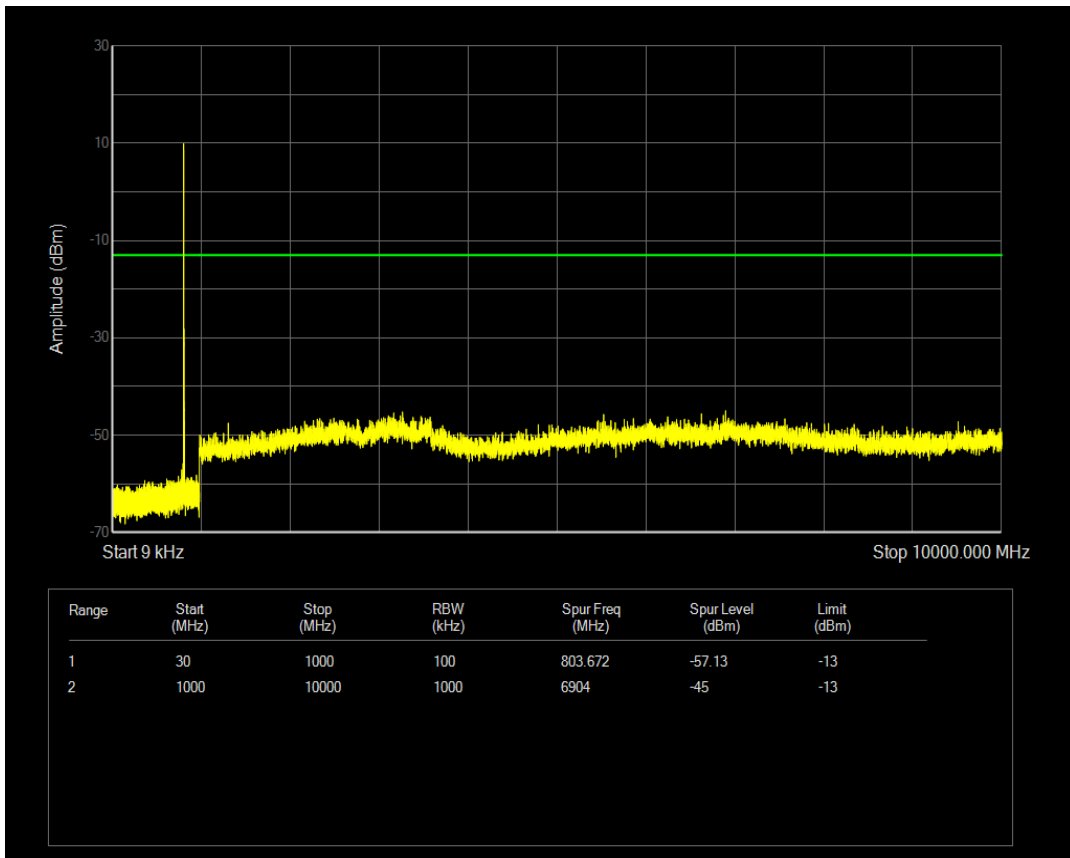

Band26(824-849) 16QAM BW=15MHz Channel=26915 RB Size=75 Position=#0

Band26(824-849) 16QAM BW=15MHz Channel=26965 RB Size=1 Position=#0

Band26(824-849) 16QAM BW=3MHz Channel=27025 RB Size=15 Position=#0

Band26(824-849) 16QAM BW=5MHz Channel=26815 RB Size=1 Position=#0