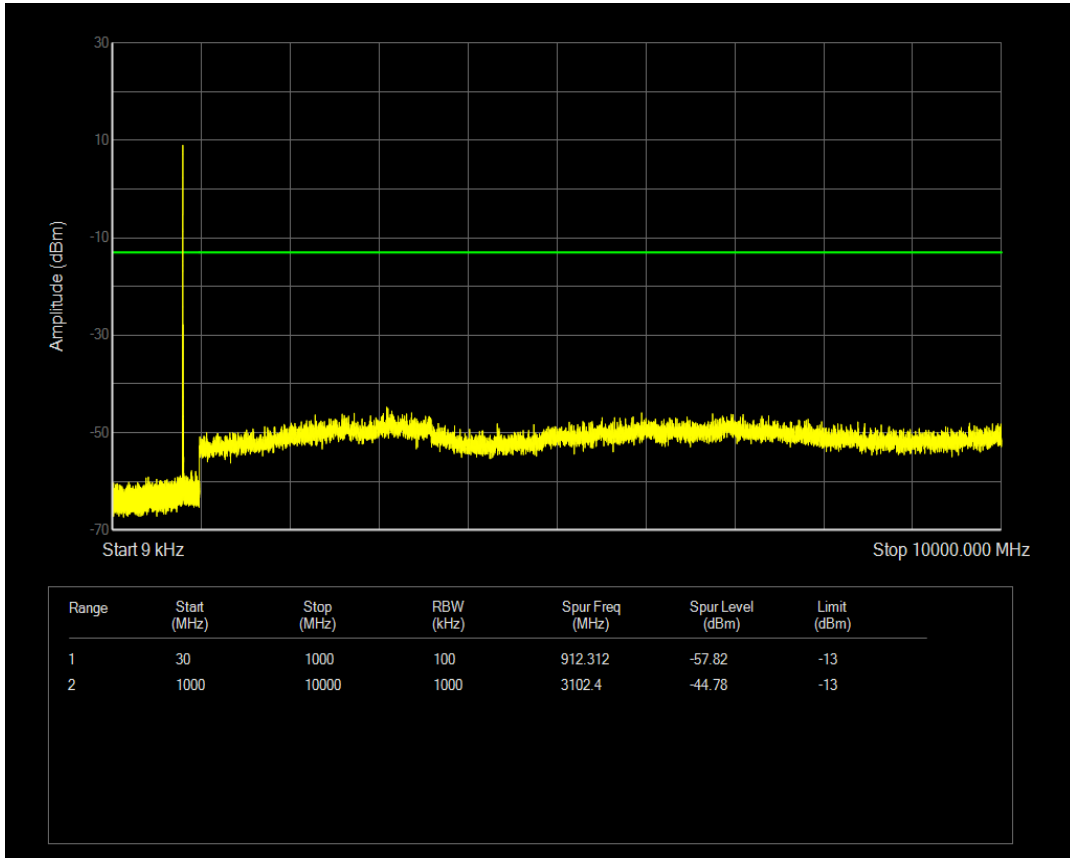

Band26(814-824) QPSK BW=5MHz Channel=26715 RB Size=25 Position=#0

Band26(814-824) QPSK BW=5MHz Channel=26740 RB Size=1 Position=#0

Band26(814-824) QPSK BW=3MHz Channel=26775 RB Size=15 Position=#0

Band26(814-824) QPSK BW=5MHz Channel=26715 RB Size=1 Position=#0