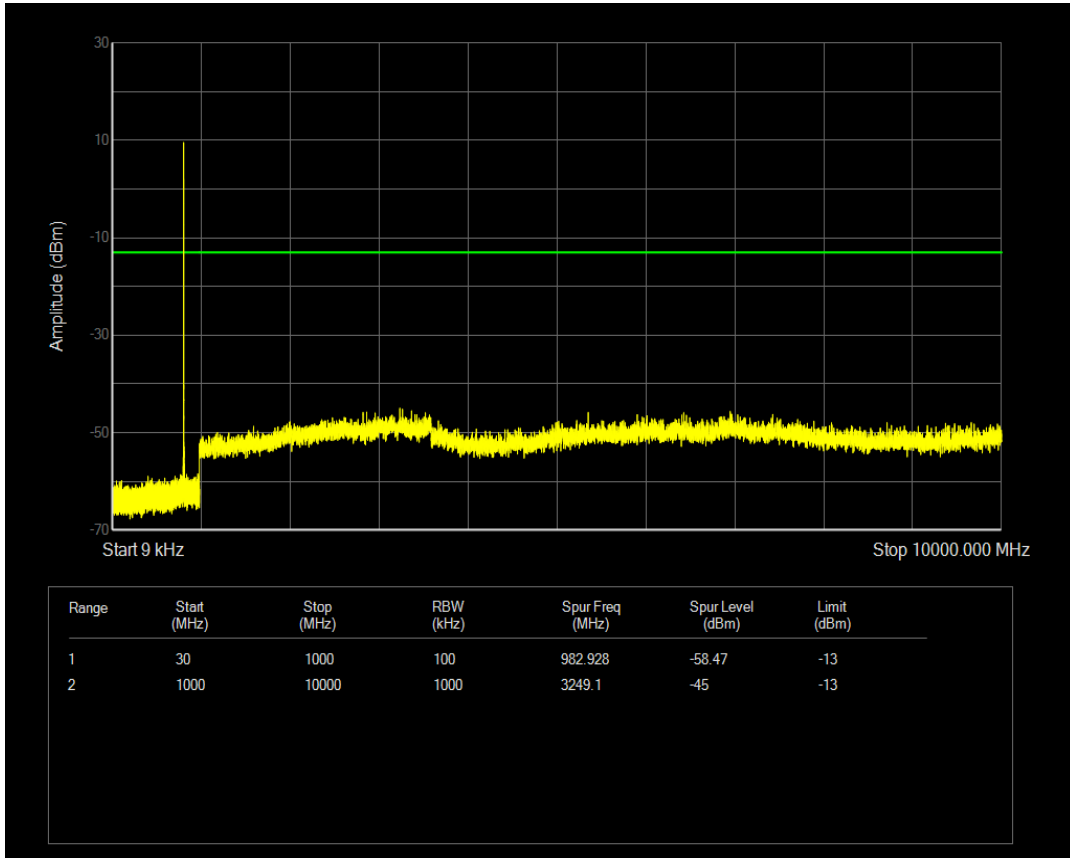

Band26(814-824) QPSK BW=5MHz Channel=26765 RB Size=25 Position=#0

Band26(814-824) QPSK BW=5MHz Channel=26765 RB Size=1 Position=#0

Band26(814-824) QPSK BW=5MHz Channel=26740 RB Size=25 Position=#0

Band26(824-849) 16QAM BW=1.4MHz Channel=26797 RB Size=1 Position=#0