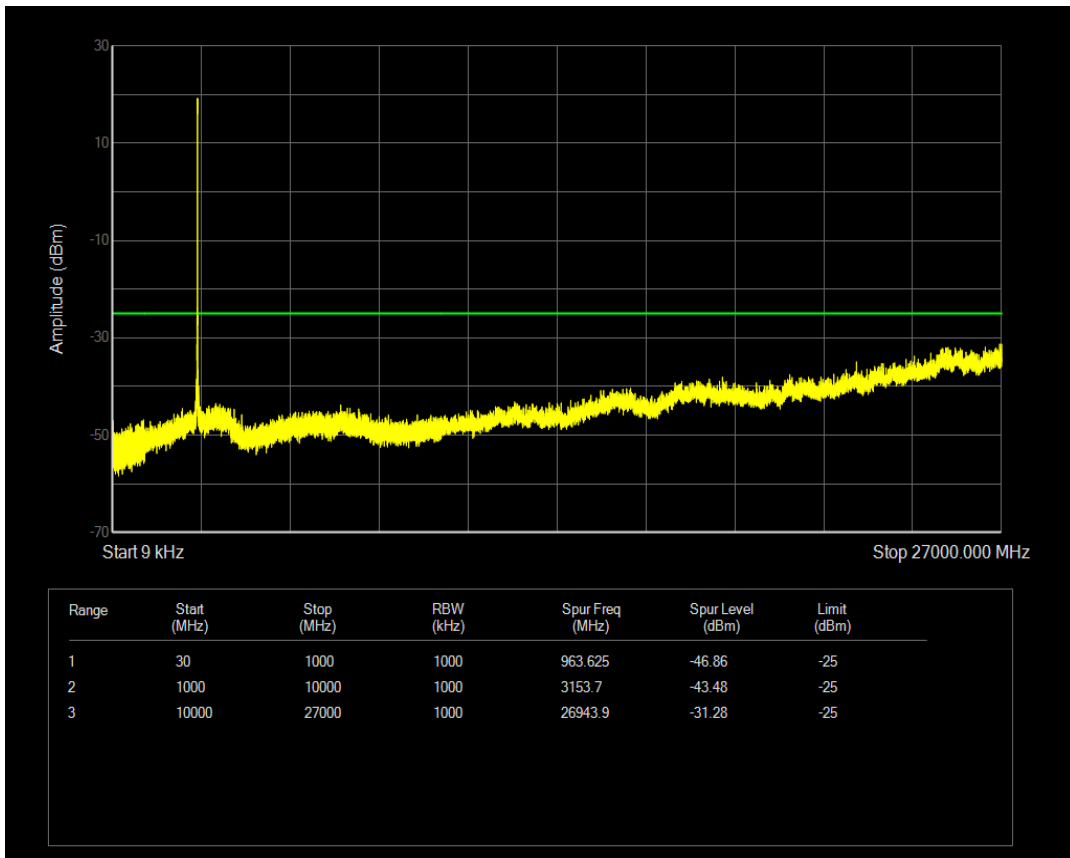

Band38 16QAM BW=20MHz Channel=38000 RB Size=100 Position=#0

Band38 16QAM BW=20MHz Channel=38150 RB Size=1 Position=#0

Band38 16QAM BW=5MHz Channel=38225 RB Size=25 Position=#0

Band38 QPSK BW=10MHz Channel=37800 RB Size=1 Position=#0

Band38 16QAM BW=5MHz Channel=38225 RB Size=1 Position=#0

Band38 16QAM BW=5MHz Channel=38000 RB Size=1 Position=#0

Band38 16QAM BW=5MHz Channel=38000 RB Size=25 Position=#0

Band38 QPSK BW=10MHz Channel=38200 RB Size=1 Position=#0

Band38 QPSK BW=10MHz Channel=38200 RB Size=50 Position=#0

Band38 QPSK BW=10MHz Channel=38000 RB Size=50 Position=#0

Band38 QPSK BW=10MHz Channel=37800 RB Size=50 Position=#0

Band38 QPSK BW=10MHz Channel=38000 RB Size=1 Position=#0