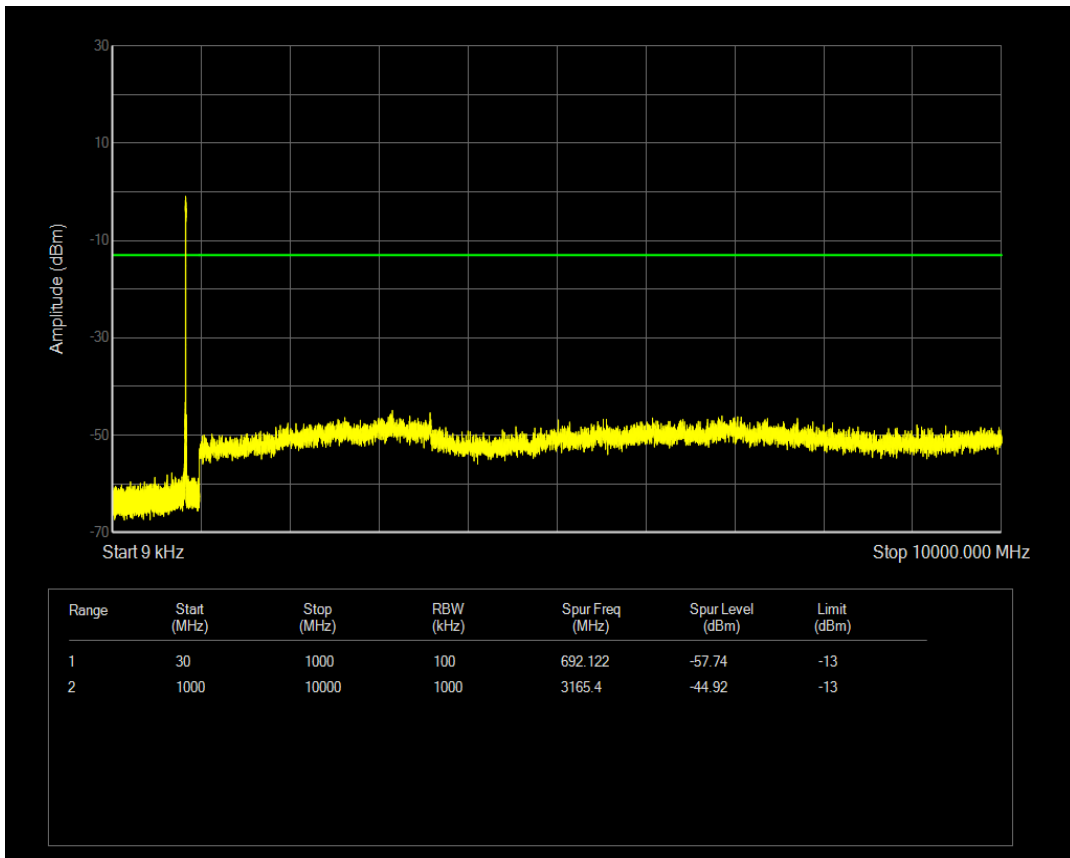

Band26(824-849) QPSK BW=5MHz Channel=26815 RB Size=1 Position=#0

Band26(824-849) QPSK BW=3MHz Channel=27025 RB Size=1 Position=#0

Band26(824-849) QPSK BW=3MHz Channel=27025 RB Size=15 Position=#0

Band26(824-849) QPSK BW=5MHz Channel=27015 RB Size=25 Position=#0

Band26(824-849) QPSK BW=5MHz Channel=27015 RB Size=1 Position=#0

Band26(824-849) QPSK BW=5MHz Channel=26915 RB Size=25 Position=#0

Band38 16QAM BW=10MHz Channel=38000 RB Size=50 Position=#0

Band38 16QAM BW=10MHz Channel=38200 RB Size=1 Position=#0