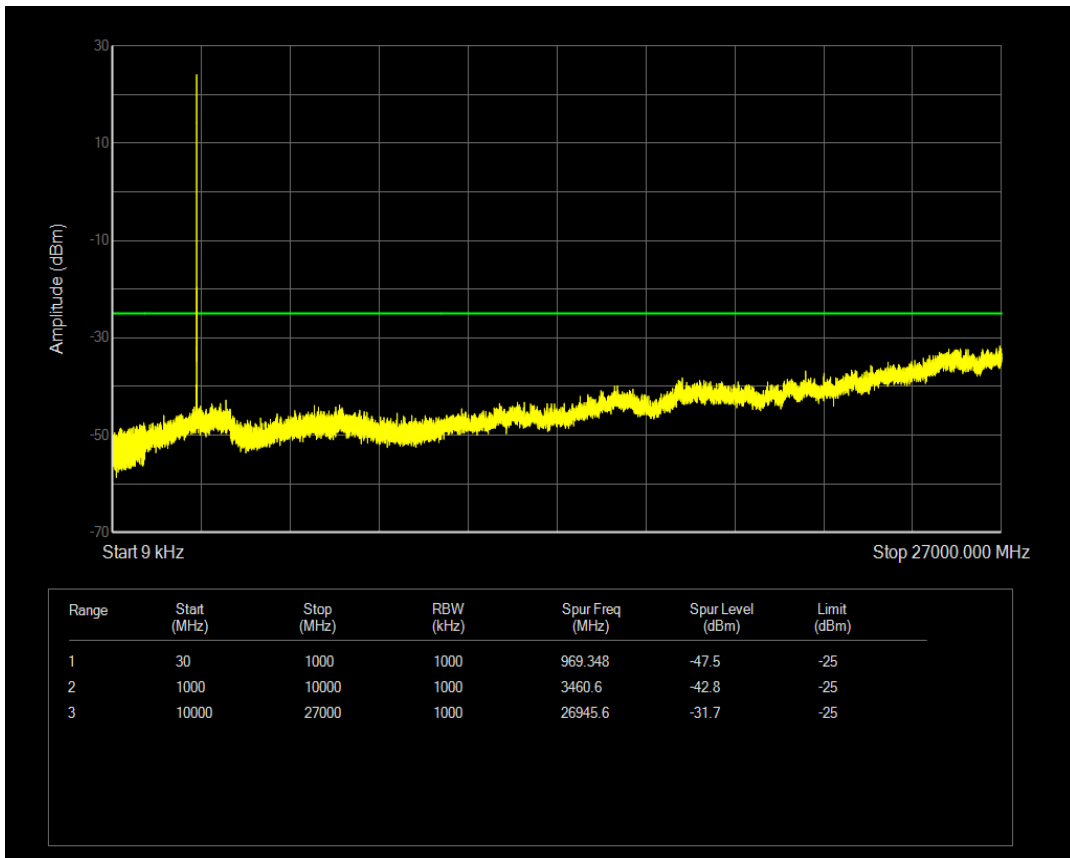

Band38 16QAM BW=20MHz Channel=37850 RB Size=100 Position=#0

Band38 16QAM BW=20MHz Channel=38000 RB Size=1 Position=#0

Band38 16QAM BW=20MHz Channel=37850 RB Size=1 Position=#0

Band38 16QAM BW=15MHz Channel=38175 RB Size=1 Position=#0

Band38 16QAM BW=15MHz Channel=38175 RB Size=75 Position=#0

Band38 16QAM BW=5MHz Channel=37775 RB Size=1 Position=#0

Band38 16QAM BW=5MHz Channel=37775 RB Size=25 Position=#0

Band38 16QAM BW=20MHz Channel=38150 RB Size=100 Position=#0