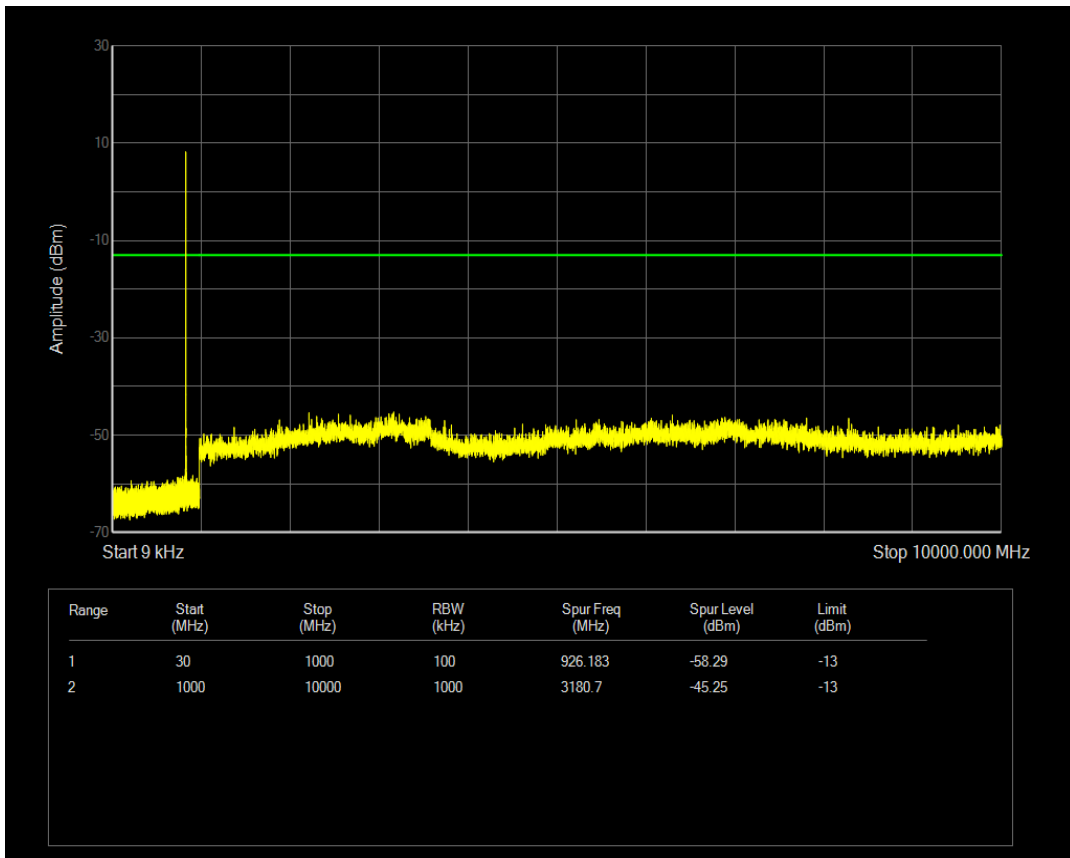

Band26(824-849) 16QAM BW=1.4MHz Channel=27033 RB Size=1 Position=#0

Band26(824-849) 16QAM BW=1.4MHz Channel=27033 RB Size=6 Position=#0