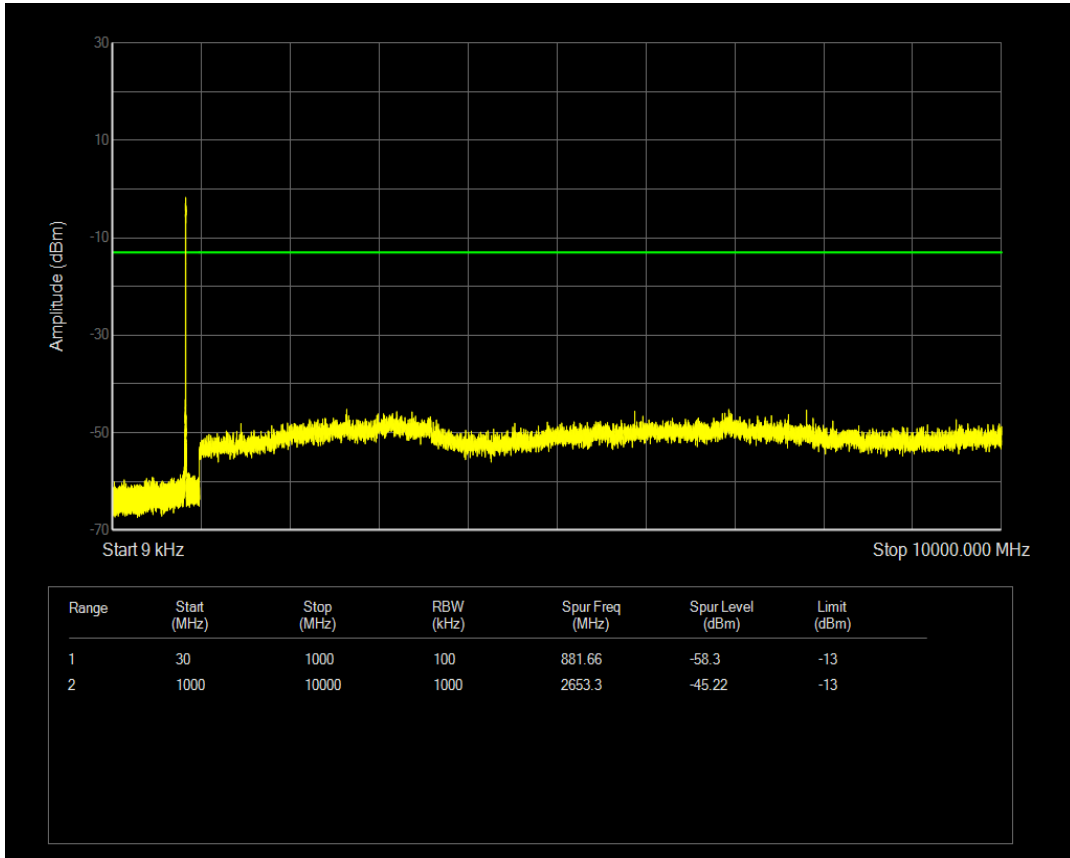

Band26(824-849) 16QAM BW=5MHz Channel=27015 RB Size=25 Position=#0

Band26(824-849) 16QAM BW=5MHz Channel=26915 RB Size=25 Position=#0