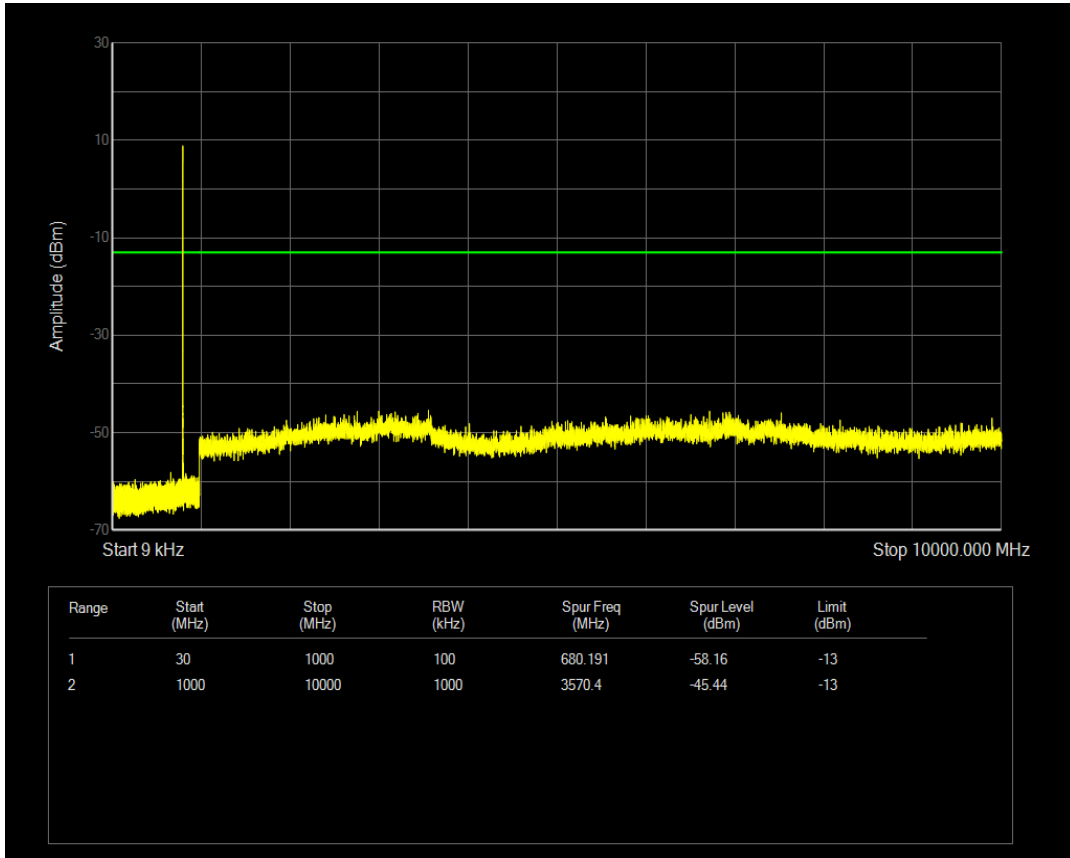

Band25 QPSK BW=5MHz Channel=26365 RB Size=1 Position=#0

Band26(814-824) 16QAM BW=1.4MHz Channel=26740 RB Size=1 Position=#0

Band26(814-824) 16QAM BW=1.4MHz Channel=26697 RB Size=6 Position=#0

Band26(814-824) 16QAM BW=1.4MHz Channel=26697 RB Size=1 Position=#0

Band26(814-824) 16QAM BW=10MHz Channel=26740 RB Size=1 Position=#0

Band26(814-824) 16QAM BW=10MHz Channel=26740 RB Size=50 Position=#0

Band26(814-824) 16QAM BW=1.4MHz Channel=26783 RB Size=6 Position=#0