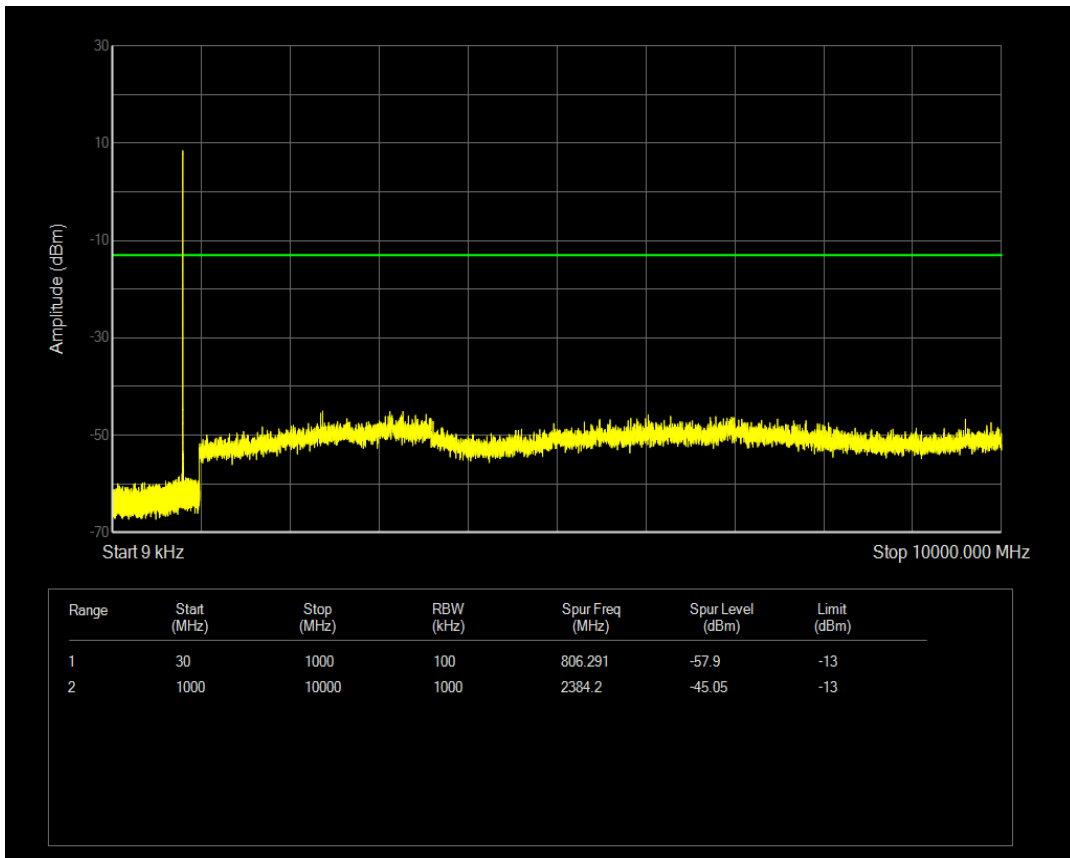

Band26(814-824) QPSK BW=1.4MHz Channel=26697 RB Size=1 Position=#0

Band26(814-824) QPSK BW=1.4MHz Channel=26697 RB Size=6 Position=#0