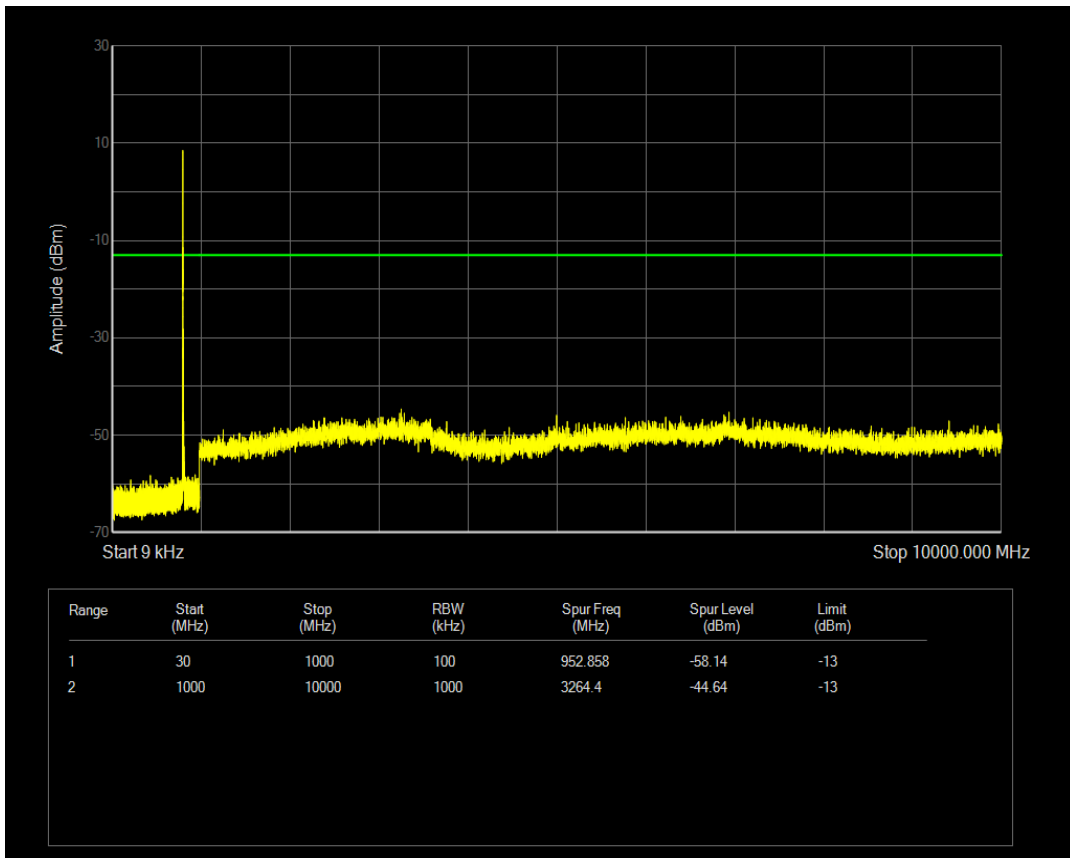

Band26(814-824) QPSK BW=10MHz Channel=26740 RB Size=1 Position=#0

Band26(814-824) QPSK BW=1.4MHz Channel=26783 RB Size=1 Position=#0