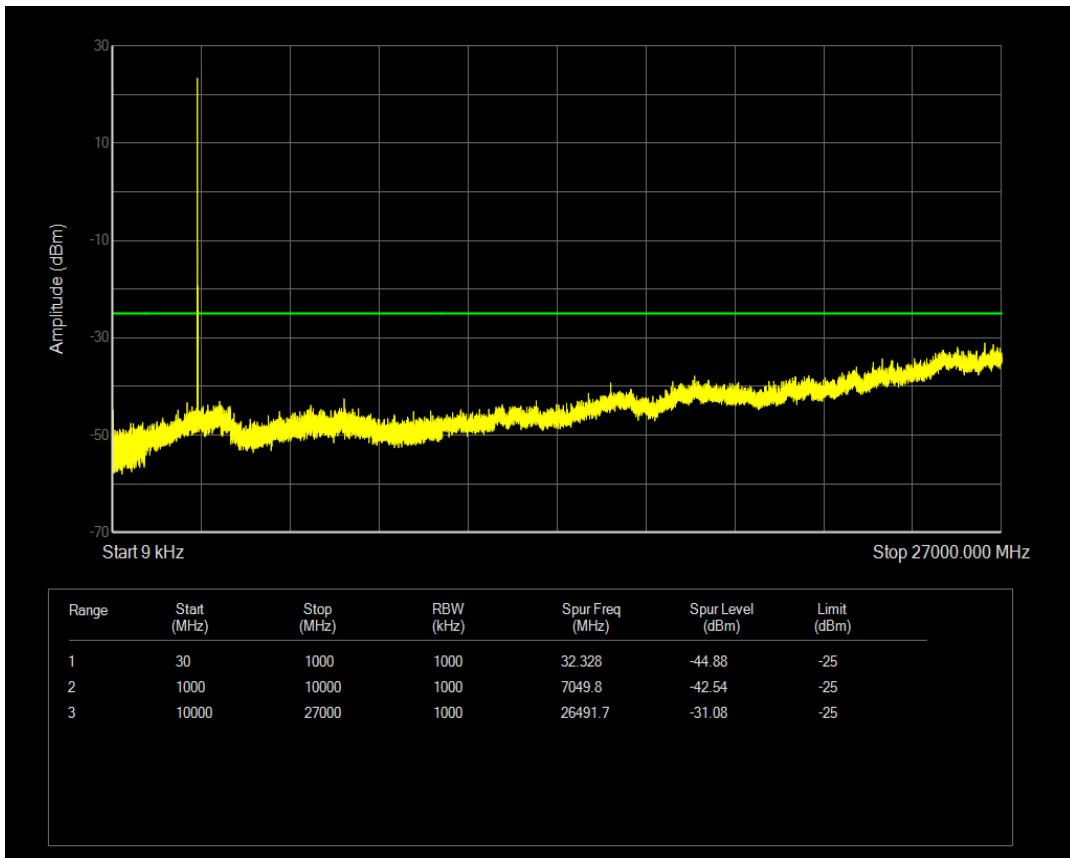

Band38 16QAM BW=20MHz Channel=38000 RB Size=100 Position=#0

Band38 16QAM BW=20MHz Channel=38150 RB Size=1 Position=#0

Band38 16QAM BW=5MHz Channel=38225 RB Size=25 Position=#0

Band38 QPSK BW=10MHz Channel=37800 RB Size=1 Position=#0

Band38 16QAM BW=5MHz Channel=38225 RB Size=1 Position=#0

Band38 16QAM BW=5MHz Channel=38000 RB Size=1 Position=#0

Band38 16QAM BW=5MHz Channel=38000 RB Size=25 Position=#0

Band38 QPSK BW=10MHz Channel=38200 RB Size=1 Position=#0