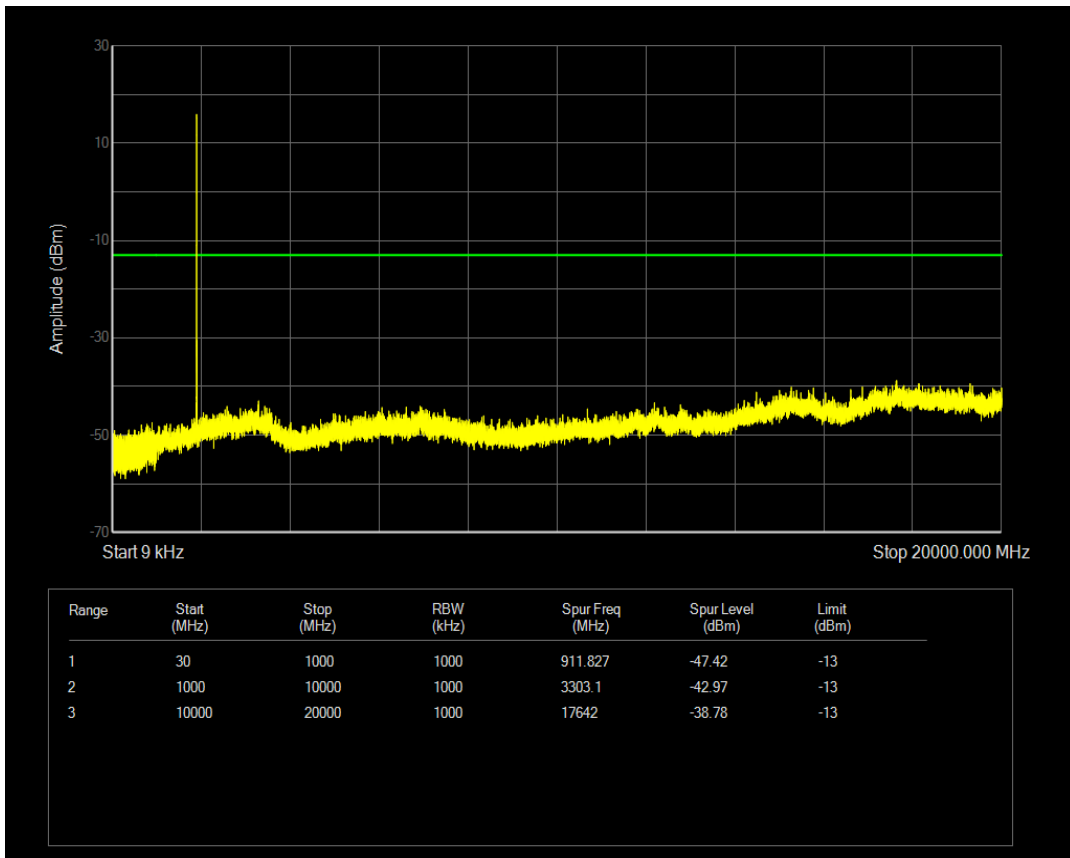

Band25 QPSK BW=5MHz Channel=26665 RB Size=1 Position=#0

Band25 QPSK BW=5MHz Channel=26665 RB Size=25 Position=#0