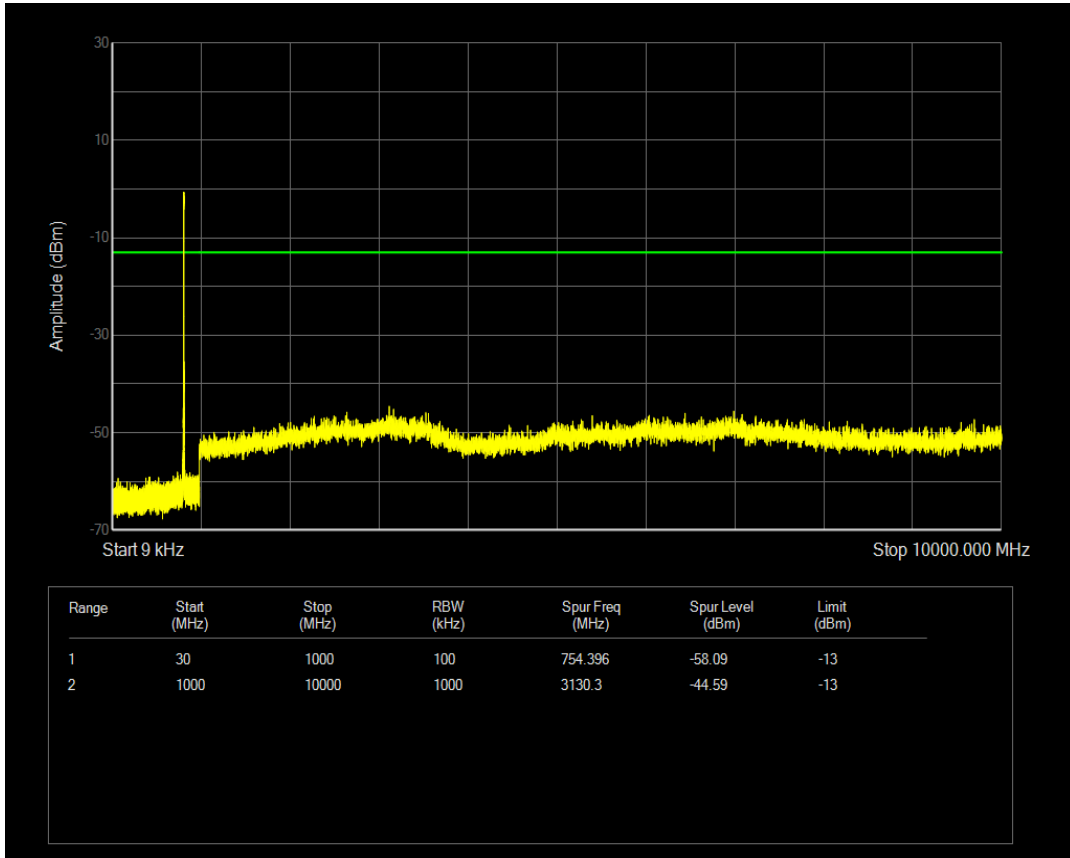

Band26(824-849) 16QAM BW=3MHz Channel=26805 RB Size=15 Position=#0

Band26(824-849) 16QAM BW=15MHz Channel=26965 RB Size=75 Position=#0