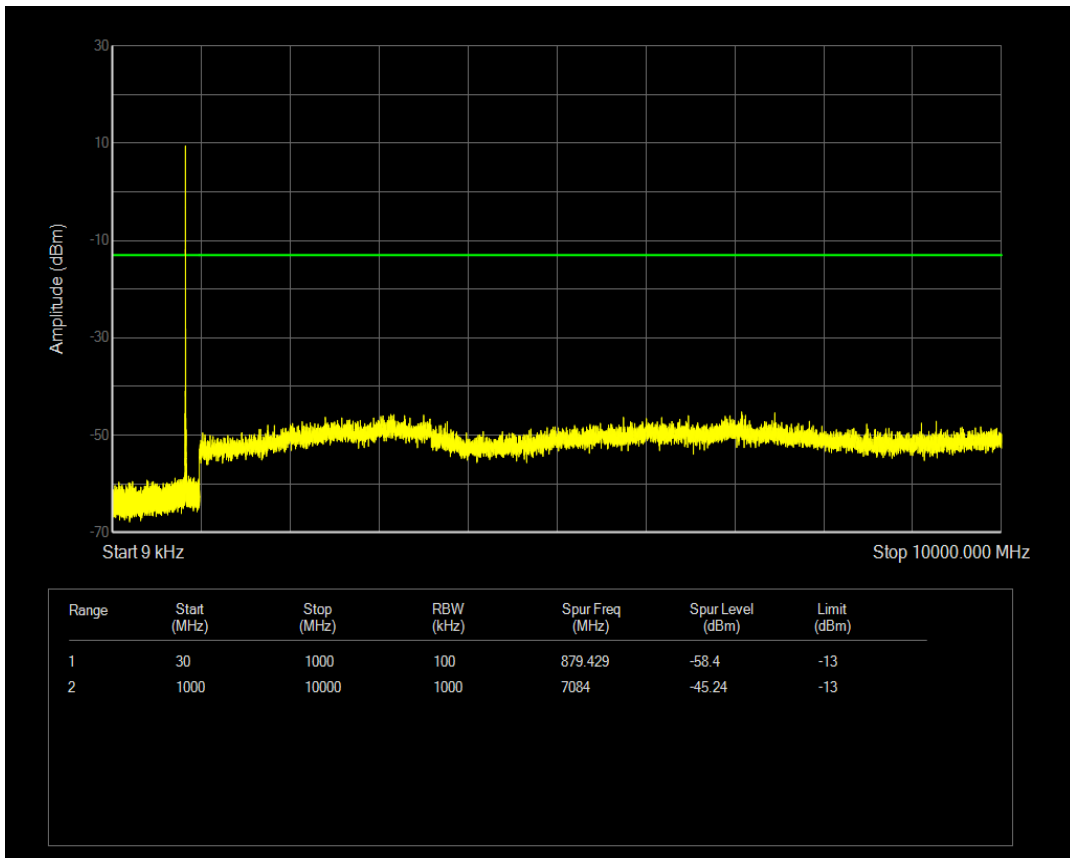

Band26(824-849) 16QAM BW=3MHz Channel=27025 RB Size=1 Position=#0

Band26(824-849) 16QAM BW=3MHz Channel=26915 RB Size=1 Position=#0

Band26(824-849) 16QAM BW=3MHz Channel=26915 RB Size=15 Position=#0

Band26(824-849) 16QAM BW=5MHz Channel=27015 RB Size=1 Position=#0