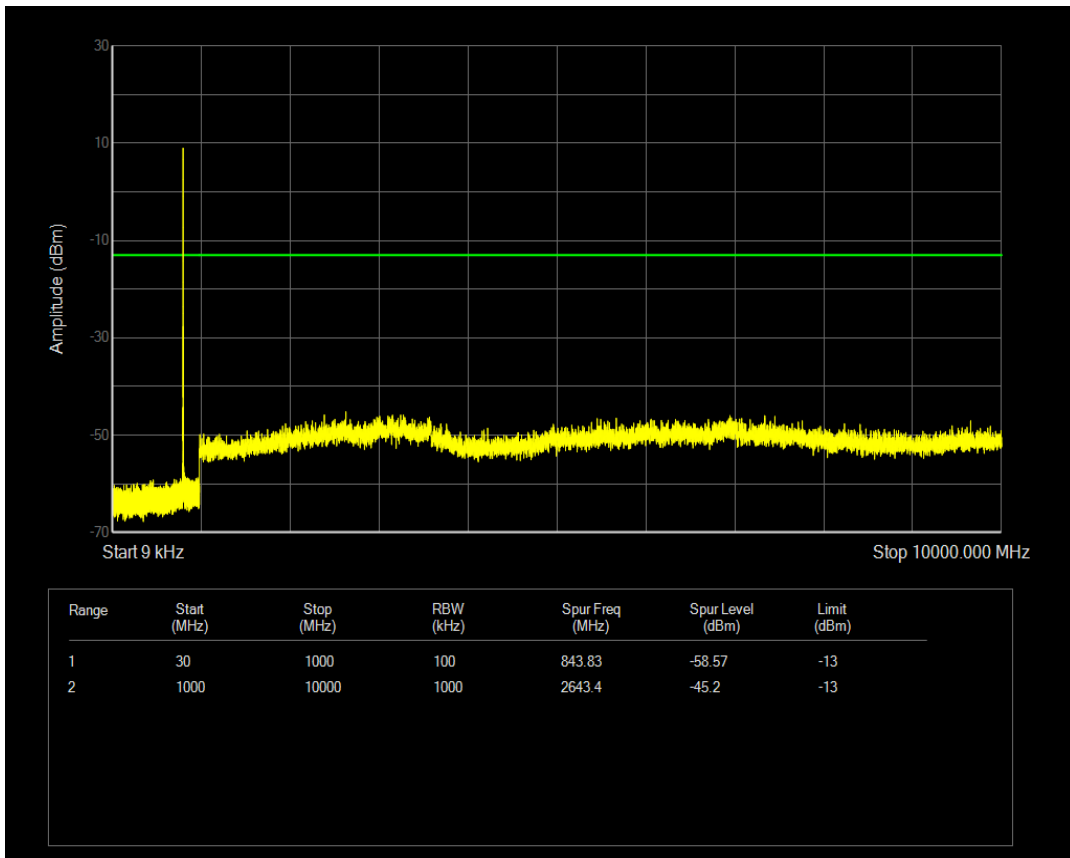

Band26(814-824) QPSK BW=1.4MHz Channel=26740 RB Size=1 Position=#0

Band26(814-824) QPSK BW=1.4MHz Channel=26740 RB Size=6 Position=#0

Band26(814-824) QPSK BW=3MHz Channel=26740 RB Size=1 Position=#0

Band26(814-824) QPSK BW=3MHz Channel=26740 RB Size=15 Position=#0