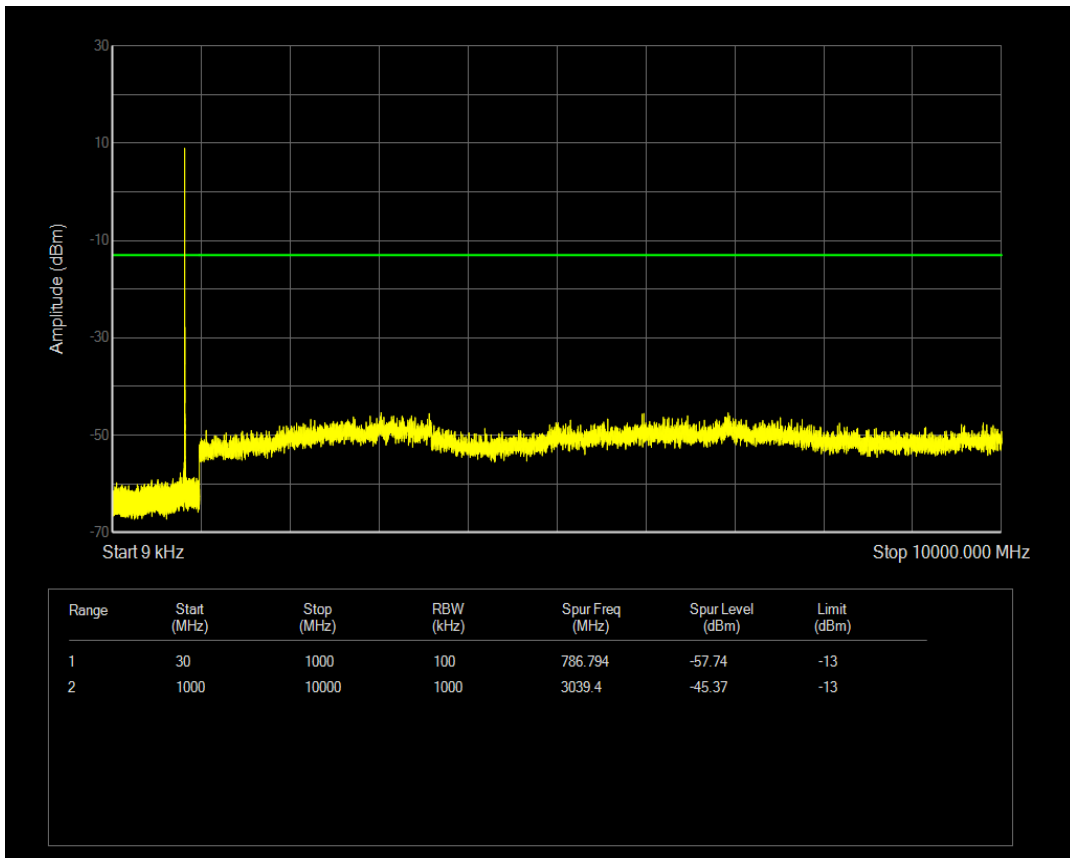

Band26(824-849) 16QAM BW=3MHz Channel=26915 RB Size=1 Position=#0

Band26(824-849) 16QAM BW=3MHz Channel=26915 RB Size=15 Position=#0