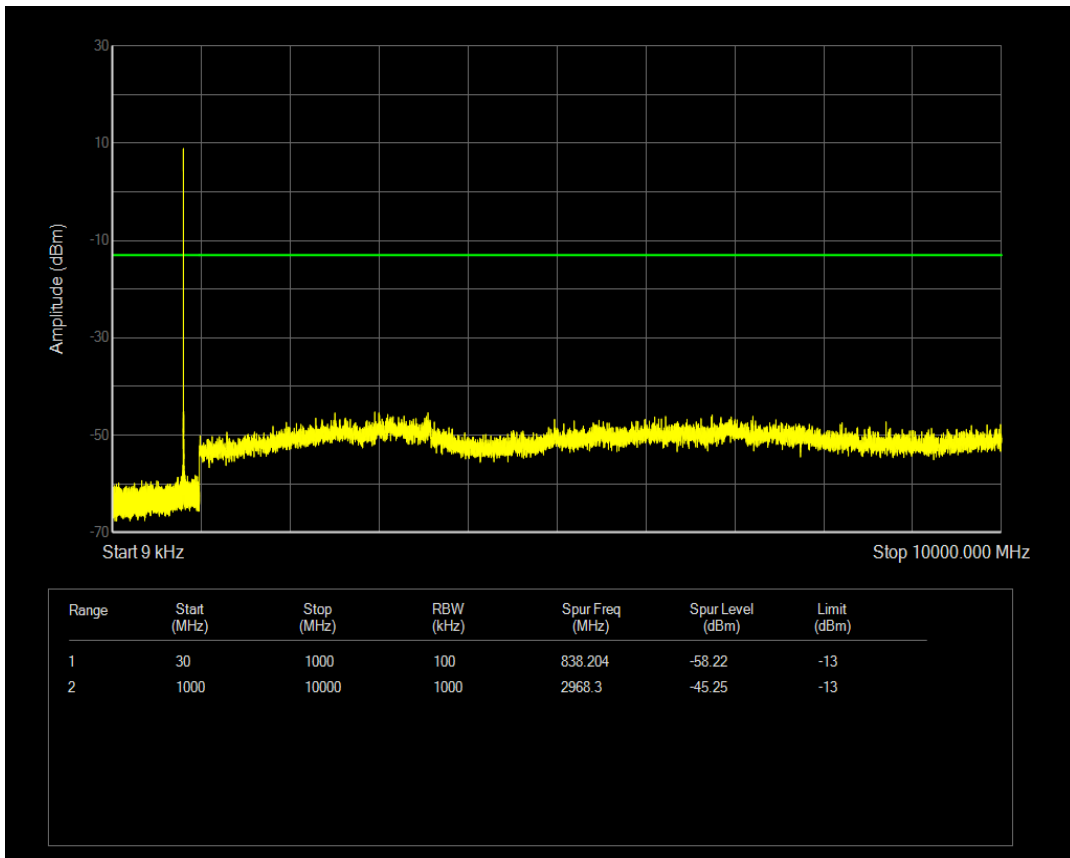

Band26(814-824) QPSK BW=3MHz Channel=26775 RB Size=1 Position=#0

Band26(814-824) QPSK BW=10MHz Channel=26740 RB Size=50 Position=#0