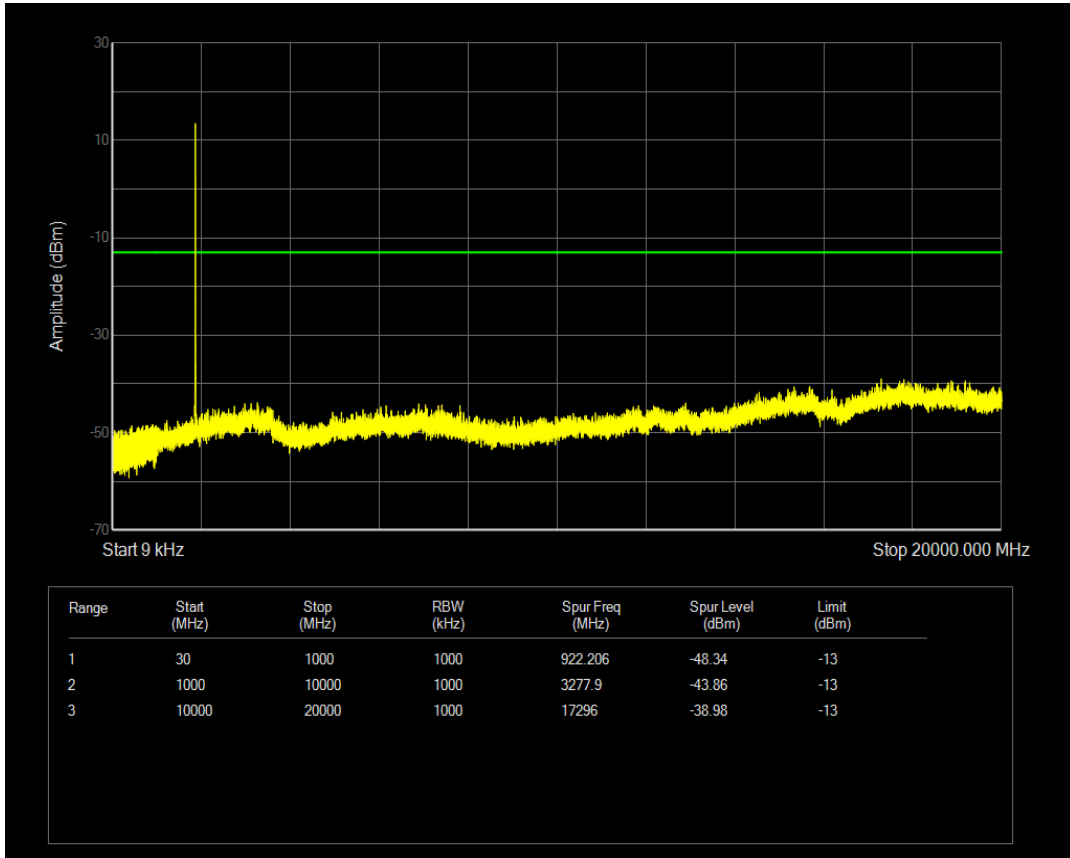

Band25 QPSK BW=5MHz Channel=26065 RB Size=1 Position=#0

Band25 QPSK BW=3MHz Channel=26675 RB Size=1 Position=#0

Band25 QPSK BW=3MHz Channel=26365 RB Size=1 Position=#0

Band25 QPSK BW=3MHz Channel=26365 RB Size=15 Position=#0

Band25 QPSK BW=5MHz Channel=26665 RB Size=1 Position=#0

Band25 QPSK BW=5MHz Channel=26665 RB Size=25 Position=#0

Band25 QPSK BW=5MHz Channel=26365 RB Size=25 Position=#0

Band25 QPSK BW=5MHz Channel=26065 RB Size=25 Position=#0