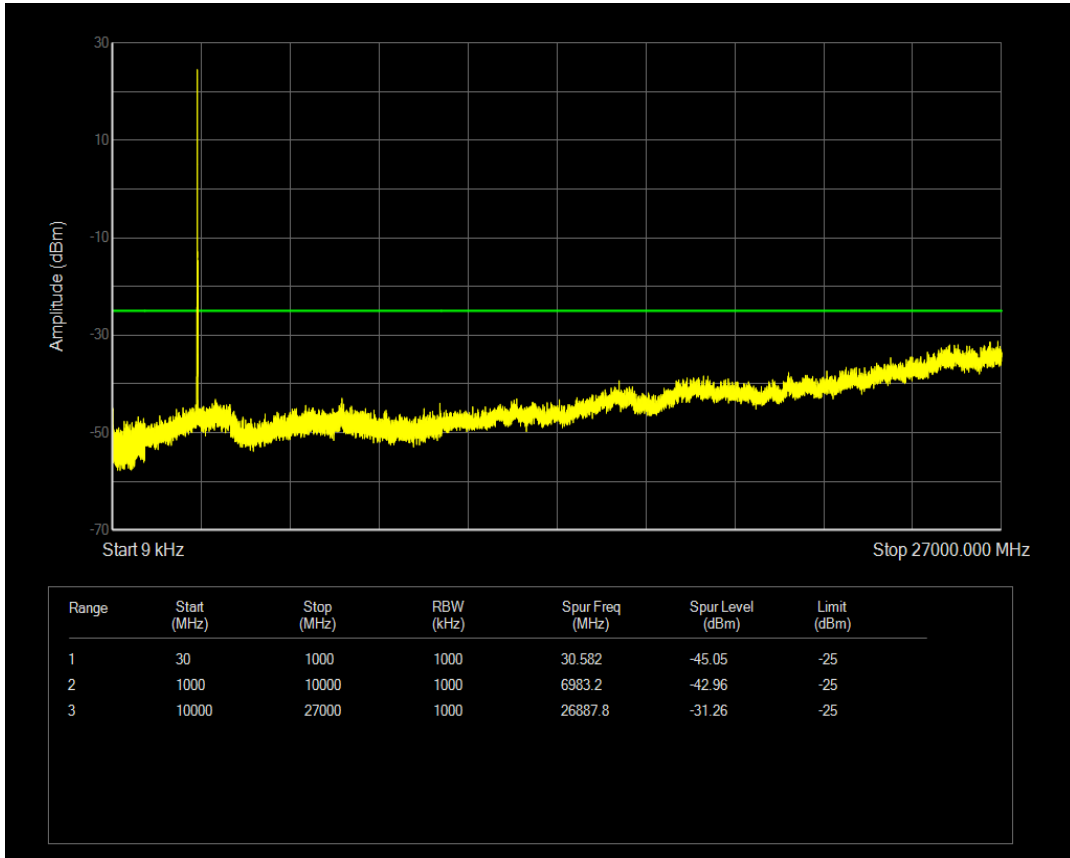

Band26(824-849) QPSK BW=5MHz Channel=26815 RB Size=1 Position=#0

Band26(824-849) QPSK BW=3MHz Channel=27025 RB Size=1 Position=#0

Band26(824-849) QPSK BW=3MHz Channel=27025 RB Size=15 Position=#0

Band26(824-849) QPSK BW=5MHz Channel=27015 RB Size=25 Position=#0

Band26(824-849) QPSK BW=5MHz Channel=27015 RB Size=1 Position=#0

Band26(824-849) QPSK BW=5MHz Channel=26915 RB Size=25 Position=#0

Band38 16QAM BW=10MHz Channel=38000 RB Size=50 Position=#0

Band38 16QAM BW=10MHz Channel=38200 RB Size=1 Position=#0

Band38 16QAM BW=10MHz Channel=38000 RB Size=1 Position=#0

Band38 16QAM BW=10MHz Channel=37800 RB Size=1 Position=#0

Band38 16QAM BW=10MHz Channel=37800 RB Size=50 Position=#0

Band38 16QAM BW=15MHz Channel=38000 RB Size=1 Position=#0