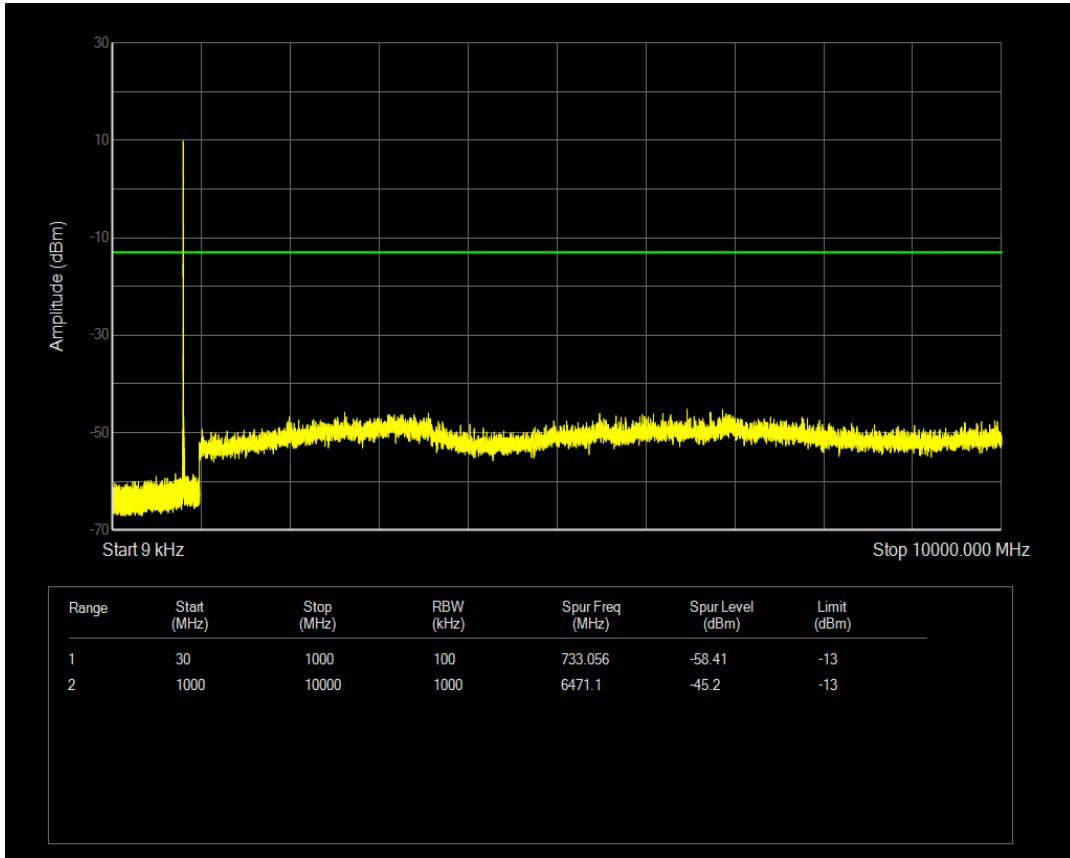

Band26(814-824) QPSK BW=5MHz Channel=26765 RB Size=1 Position=#0

Band26(814-824) QPSK BW=5MHz Channel=26740 RB Size=25 Position=#0