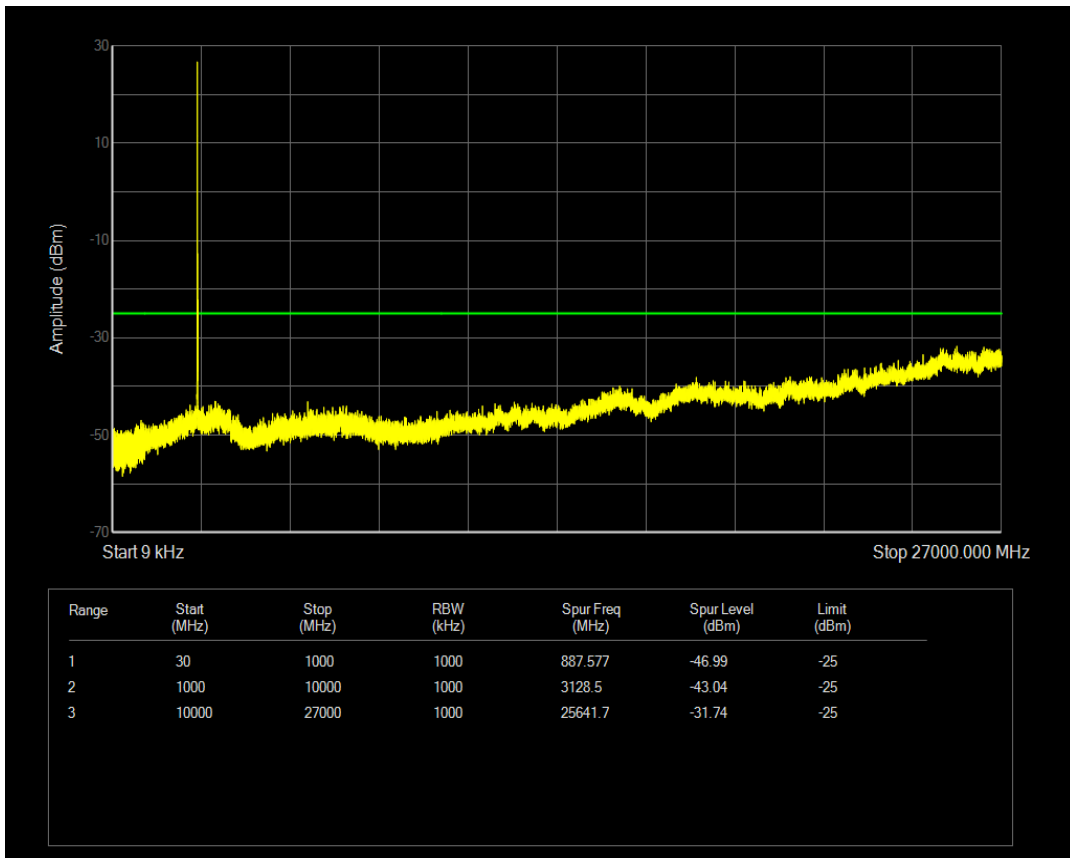

Band38 QPSK BW=10MHz Channel=38200 RB Size=50 Position=#0

Band38 QPSK BW=10MHz Channel=38000 RB Size=50 Position=#0

Band38 QPSK BW=10MHz Channel=37800 RB Size=50 Position=#0

Band38 QPSK BW=10MHz Channel=38000 RB Size=1 Position=#0

Band38 QPSK BW=15MHz Channel=38000 RB Size=75 Position=#0