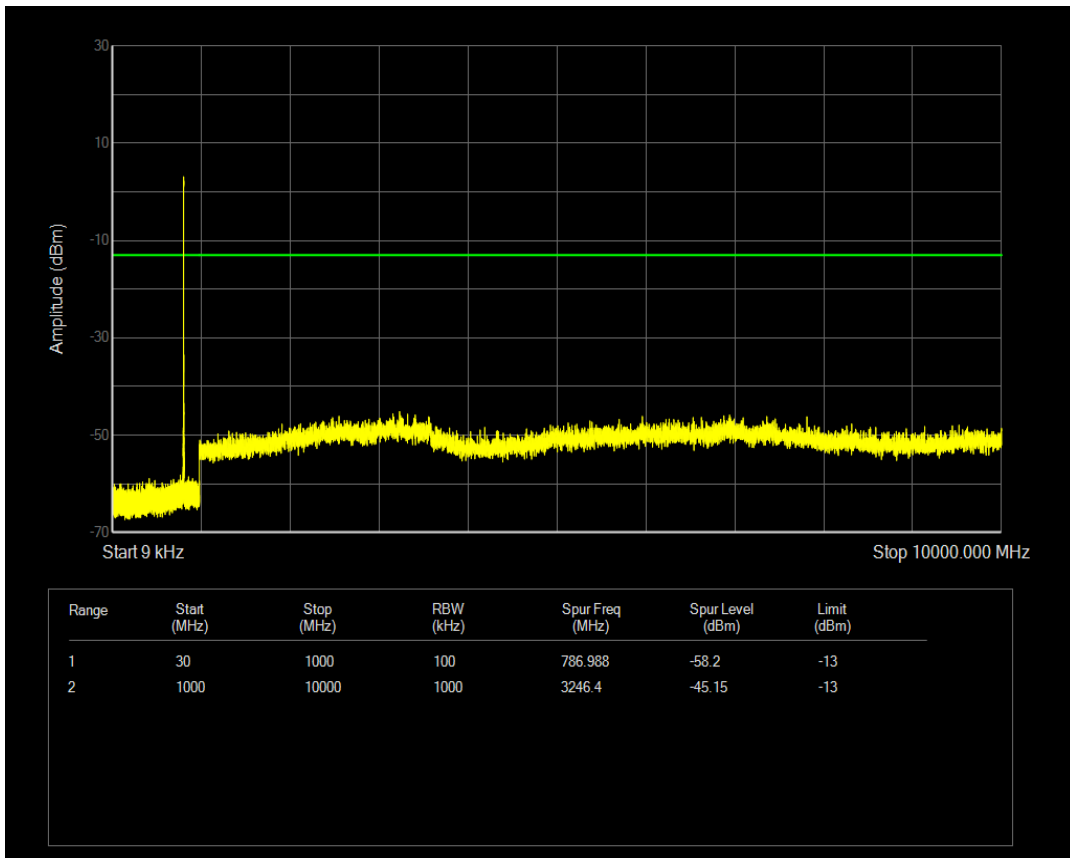

Band26(814-824) 16QAM BW=1.4MHz Channel=26783 RB Size=6 Position=#0

Band26(814-824) 16QAM BW=1.4MHz Channel=26740 RB Size=6 Position=#0