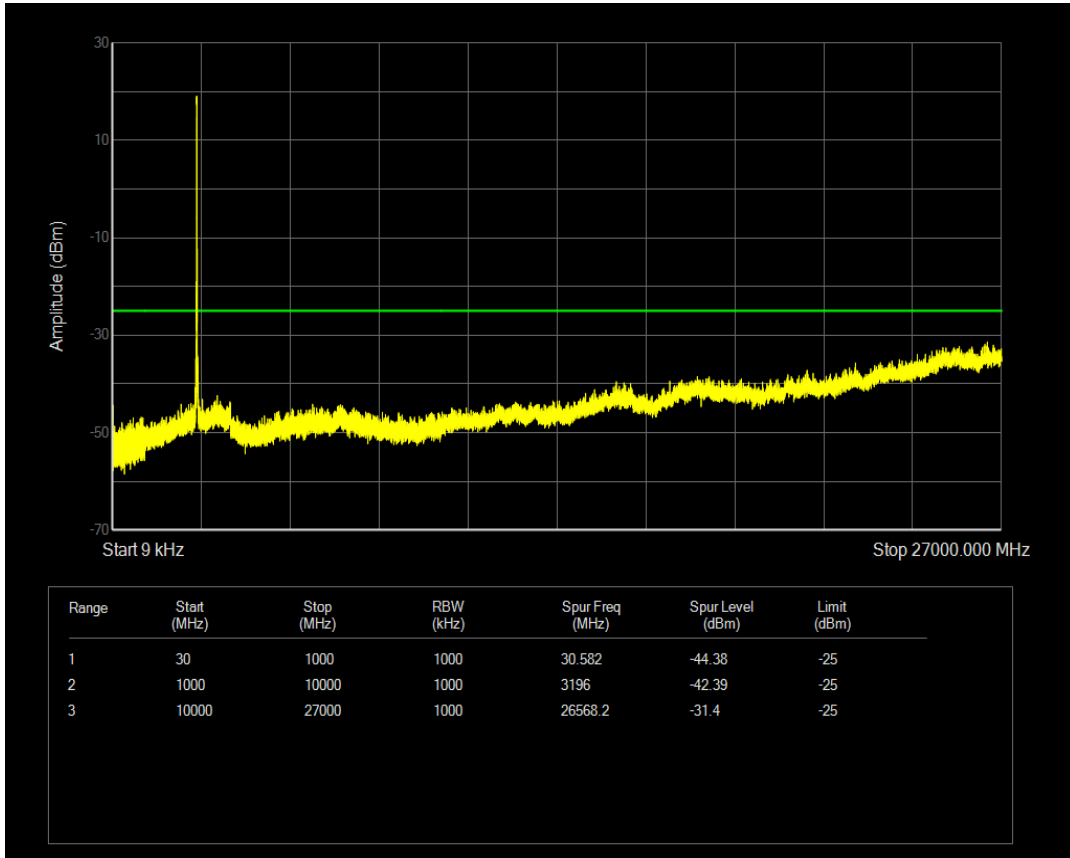

Band38 16QAM BW=5MHz Channel=38225 RB Size=1 Position=#0

Band38 16QAM BW=5MHz Channel=38000 RB Size=1 Position=#0

Band38 16QAM BW=5MHz Channel=38000 RB Size=25 Position=#0

Band38 QPSK BW=10MHz Channel=38200 RB Size=1 Position=#0

Band38 QPSK BW=10MHz Channel=38200 RB Size=50 Position=#0

Band38 QPSK BW=10MHz Channel=38000 RB Size=50 Position=#0

Band38 QPSK BW=10MHz Channel=37800 RB Size=50 Position=#0

Band38 QPSK BW=10MHz Channel=38000 RB Size=1 Position=#0