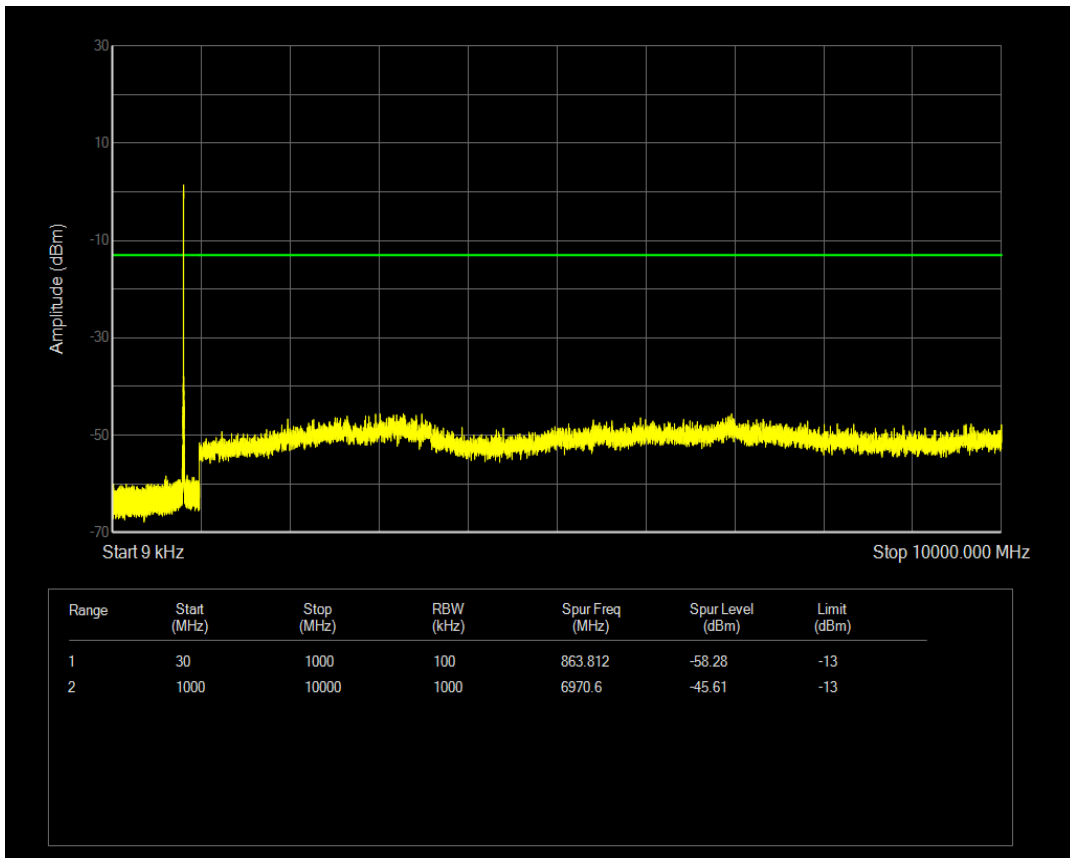

Band26(814-824) QPSK BW=3MHz Channel=26775 RB Size=1 Position=#0

Band26(814-824) QPSK BW=10MHz Channel=26740 RB Size=50 Position=#0

Band26(814-824) QPSK BW=3MHz Channel=26705 RB Size=1 Position=#0

Band26(814-824) QPSK BW=3MHz Channel=26705 RB Size=15 Position=#0

Band26(814-824) QPSK BW=5MHz Channel=26715 RB Size=25 Position=#0

Band26(814-824) QPSK BW=5MHz Channel=26740 RB Size=1 Position=#0

Band26(814-824) QPSK BW=3MHz Channel=26775 RB Size=15 Position=#0

Band26(814-824) QPSK BW=5MHz Channel=26715 RB Size=1 Position=#0