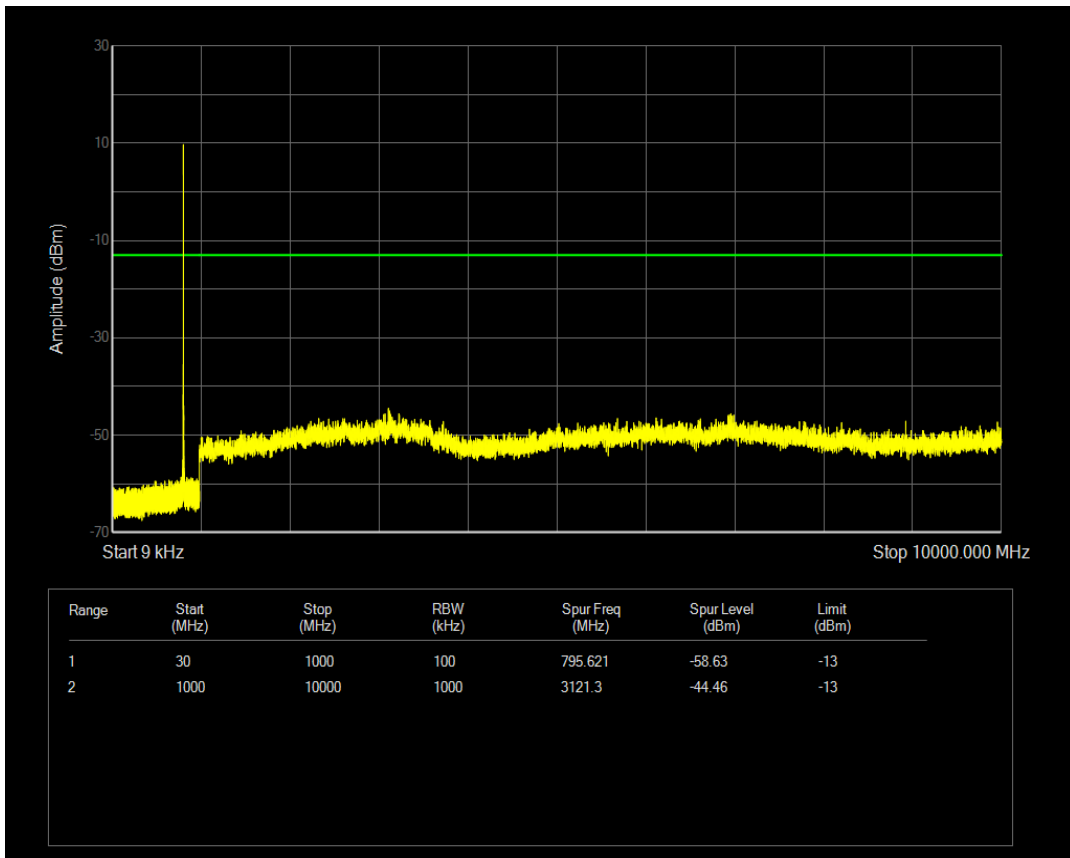

Band26(814-824) 16QAM BW=3MHz Channel=26775 RB Size=1 Position=#0

Band26(814-824) 16QAM BW=3MHz Channel=26740 RB Size=1 Position=#0