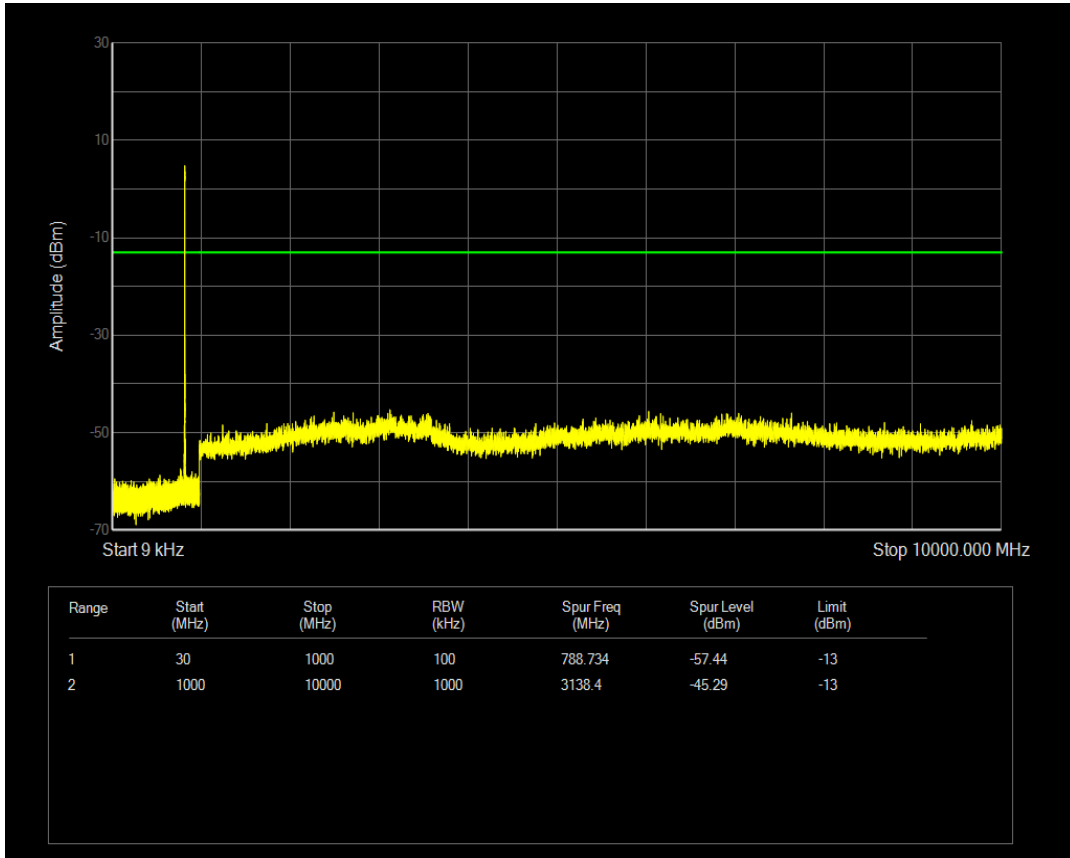

Band26(824-849) 16QAM BW=5MHz Channel=27015 RB Size=25 Position=#0

Band26(824-849) 16QAM BW=5MHz Channel=26915 RB Size=25 Position=#0

Band26(824-849) 16QAM BW=5MHz Channel=26815 RB Size=25 Position=#0

Band26(824-849) 16QAM BW=5MHz Channel=26915 RB Size=1 Position=#0

Band26(824-849) QPSK BW=1.4MHz Channel=26915 RB Size=6 Position=#0

Band26(824-849) QPSK BW=1.4MHz Channel=27033 RB Size=1 Position=#0

Band26(824-849) QPSK BW=1.4MHz Channel=27033 RB Size=6 Position=#0

Band26(824-849) QPSK BW=1.4MHz Channel=26797 RB Size=1 Position=#0