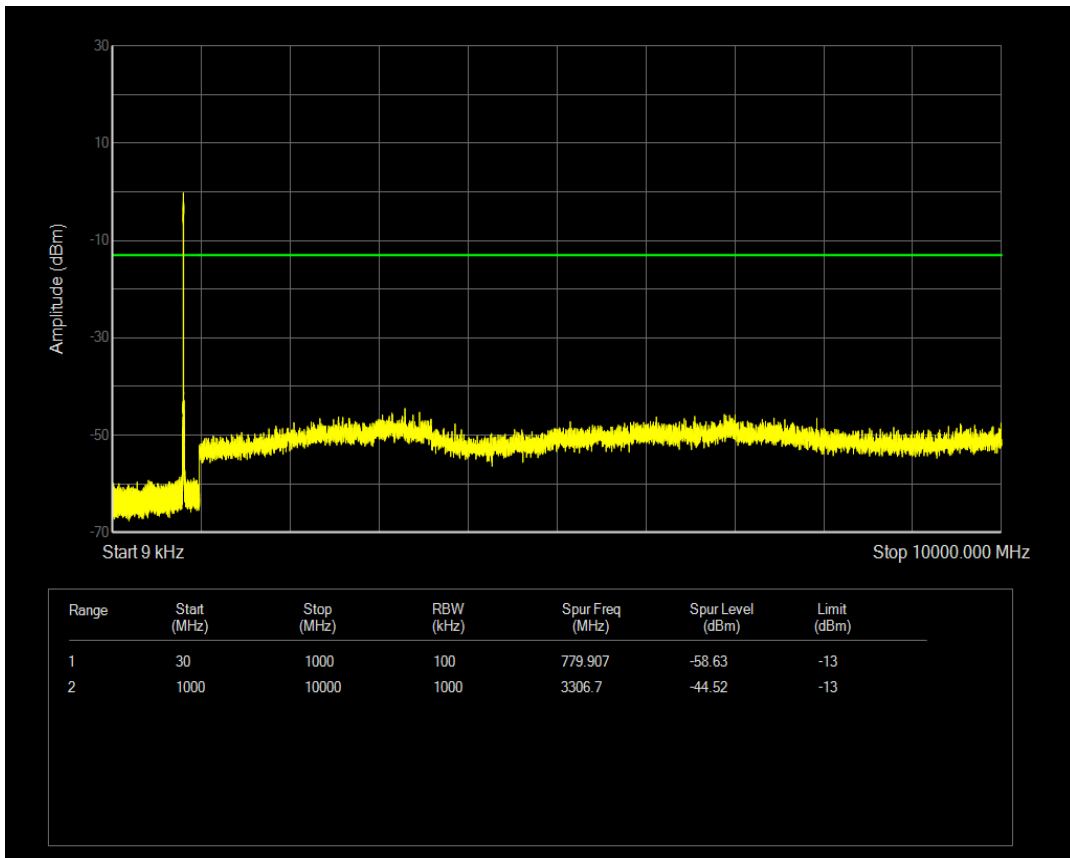

Band26(814-824) 16QAM BW=5MHz Channel=26765 RB Size=25 Position=#0

Band26(814-824) 16QAM BW=5MHz Channel=26740 RB Size=25 Position=#0