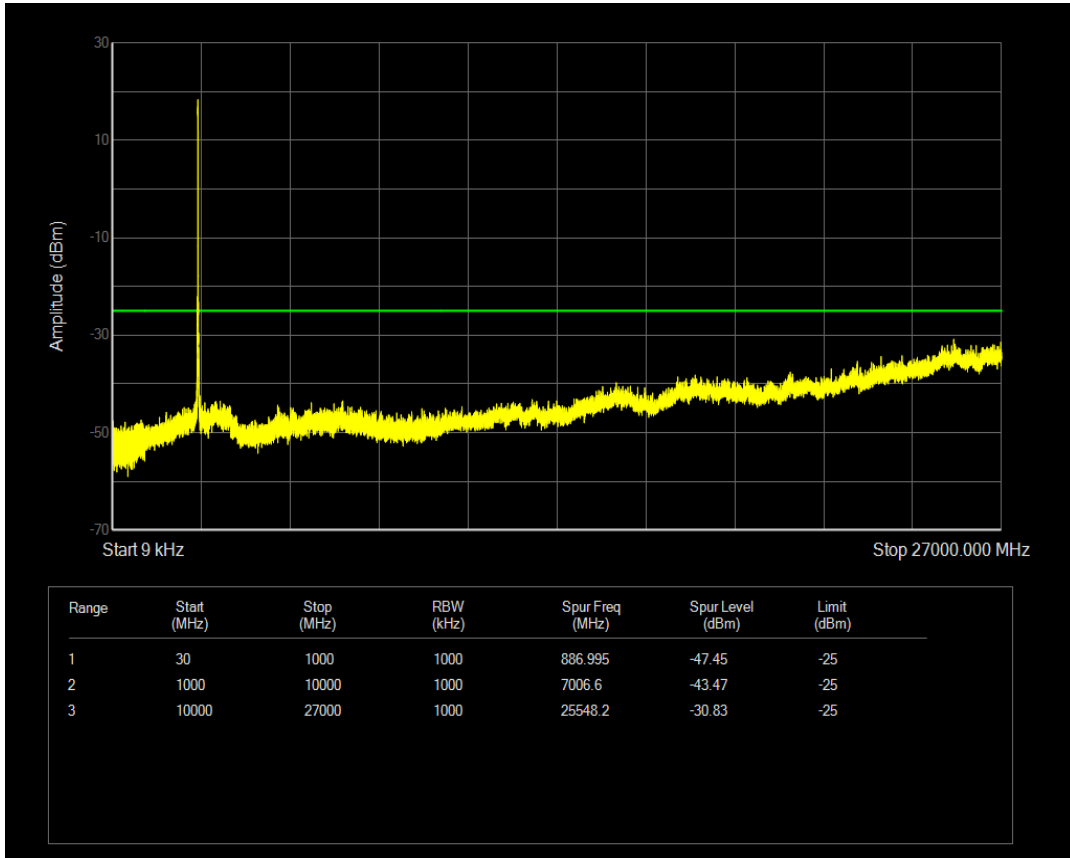

Band38 16QAM BW=20MHz Channel=37850 RB Size=100 Position=#0

Band38 16QAM BW=20MHz Channel=38000 RB Size=1 Position=#0

Band38 16QAM BW=20MHz Channel=37850 RB Size=1 Position=#0

Band38 16QAM BW=15MHz Channel=38175 RB Size=1 Position=#0

Band38 16QAM BW=15MHz Channel=38175 RB Size=75 Position=#0

Band38 16QAM BW=5MHz Channel=37775 RB Size=1 Position=#0

Band38 16QAM BW=5MHz Channel=37775 RB Size=25 Position=#0

Band38 16QAM BW=20MHz Channel=38150 RB Size=100 Position=#0