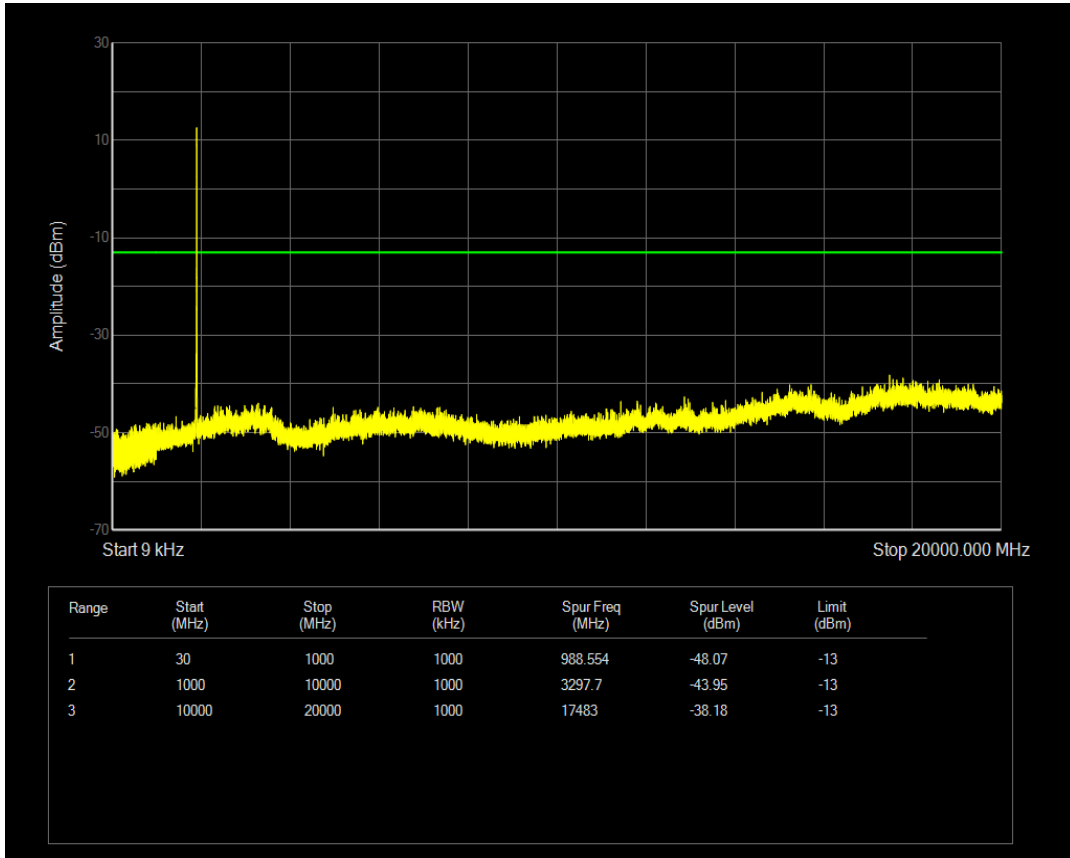

Band25 QPSK BW=5MHz Channel=26665 RB Size=25 Position=#0

Band25 QPSK BW=5MHz Channel=26365 RB Size=25 Position=#0