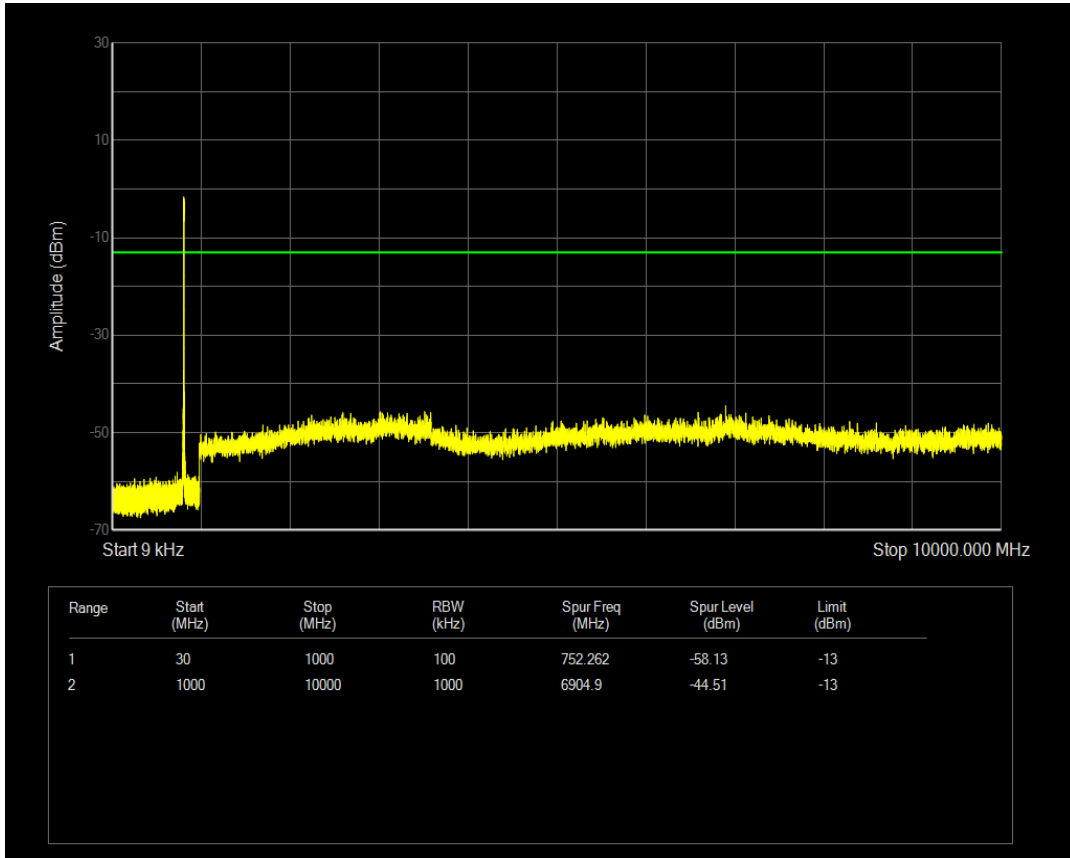

Band26(824-849) 16QAM BW=5MHz Channel=26815 RB Size=25 Position=#0

Band26(824-849) 16QAM BW=5MHz Channel=26915 RB Size=1 Position=#0