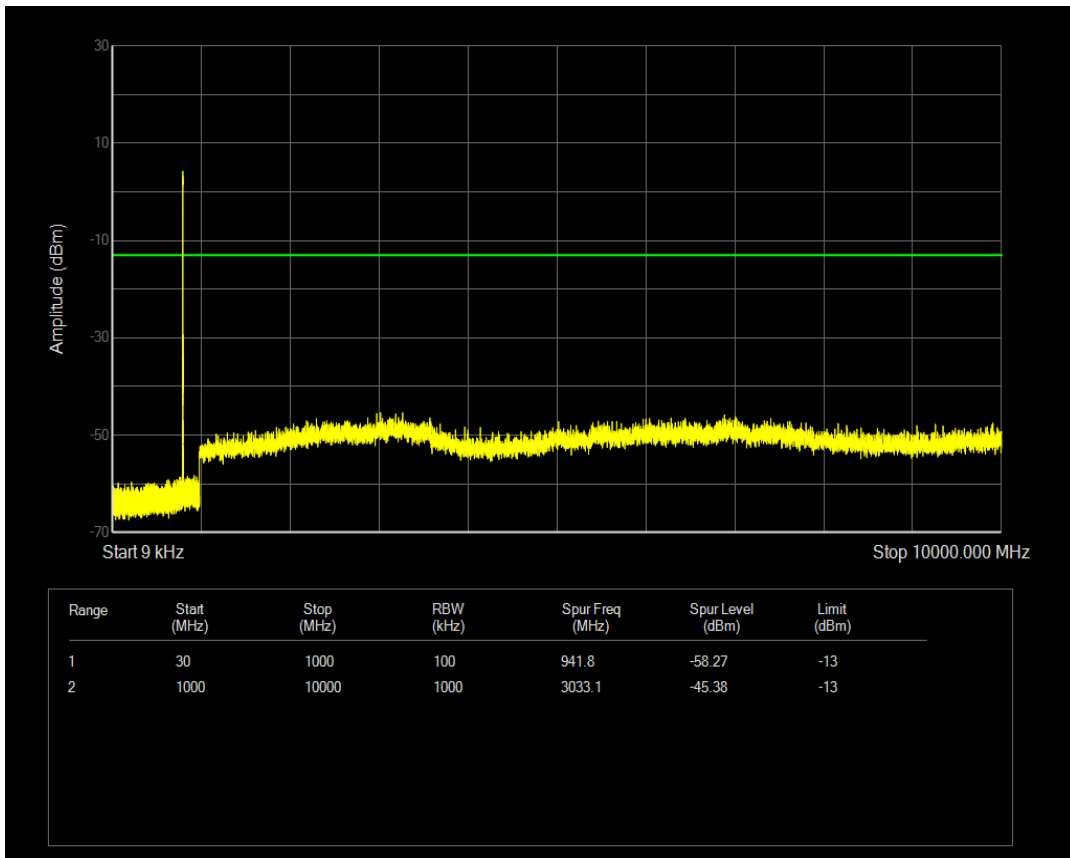

Band26(814-824) 16QAM BW=1.4MHz Channel=26697 RB Size=6 Position=#0

Band26(814-824) 16QAM BW=1.4MHz Channel=26697 RB Size=1 Position=#0