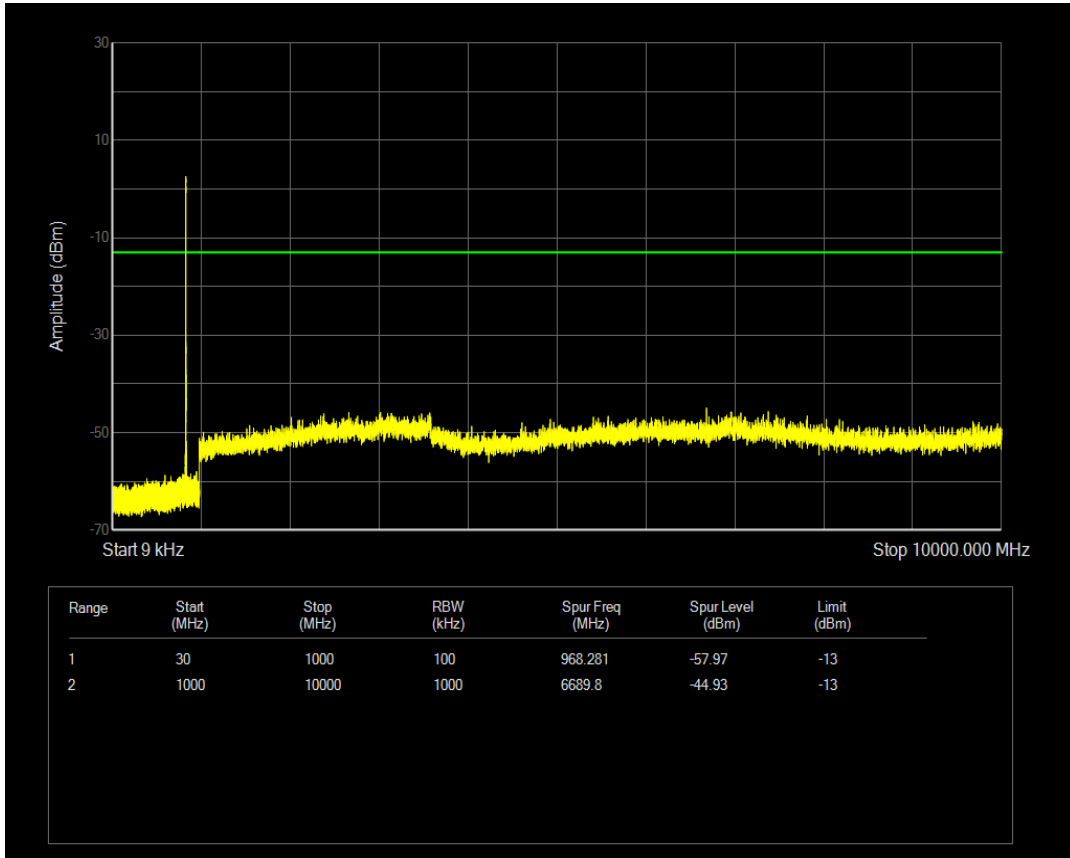

Band26(824-849) 16QAM BW=1.4MHz Channel=27033 RB Size=6 Position=#0

Band26(824-849) 16QAM BW=1.4MHz Channel=26915 RB Size=6 Position=#0