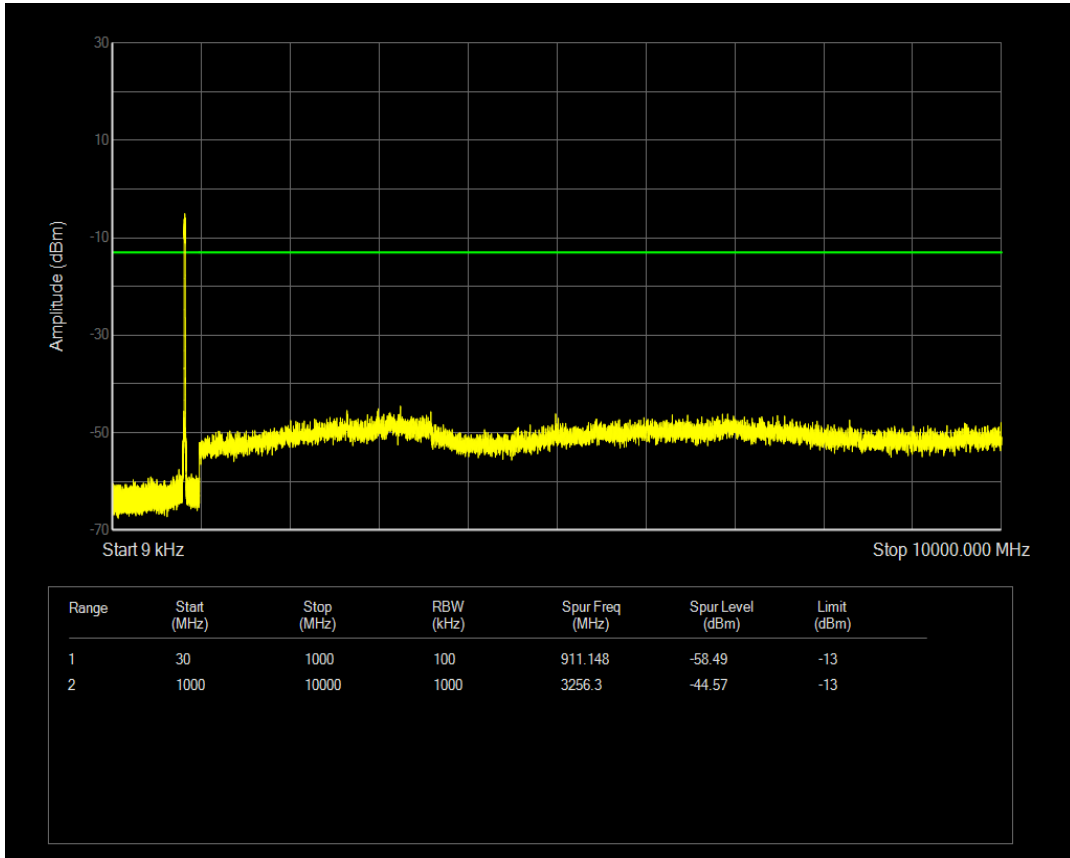

Band26(824-849) 16QAM BW=15MHz Channel=26915 RB Size=75 Position=#0

Band26(824-849) 16QAM BW=15MHz Channel=26965 RB Size=1 Position=#0