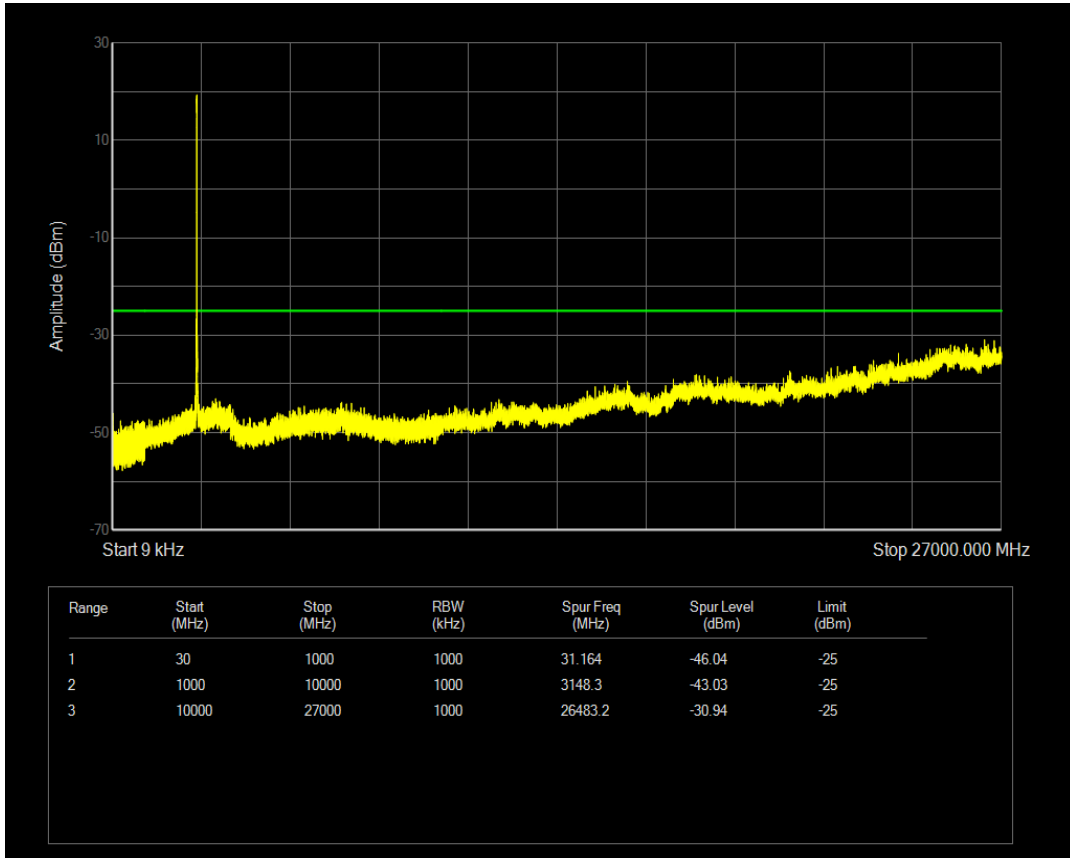

Band26(824-849) QPSK BW=5MHz Channel=26815 RB Size=1 Position=#0

Band26(824-849) QPSK BW=3MHz Channel=27025 RB Size=1 Position=#0

Band26(824-849) QPSK BW=3MHz Channel=27025 RB Size=15 Position=#0

Band26(824-849) QPSK BW=5MHz Channel=27015 RB Size=25 Position=#0

Band26(824-849) QPSK BW=5MHz Channel=27015 RB Size=1 Position=#0

Band26(824-849) QPSK BW=5MHz Channel=26915 RB Size=25 Position=#0

Band38 16QAM BW=10MHz Channel=38000 RB Size=50 Position=#0

Band38 16QAM BW=10MHz Channel=38200 RB Size=1 Position=#0

Band38 16QAM BW=10MHz Channel=38000 RB Size=1 Position=#0

Band38 16QAM BW=10MHz Channel=37800 RB Size=1 Position=#0

Band38 16QAM BW=10MHz Channel=37800 RB Size=50 Position=#0

Band38 16QAM BW=15MHz Channel=38000 RB Size=1 Position=#0