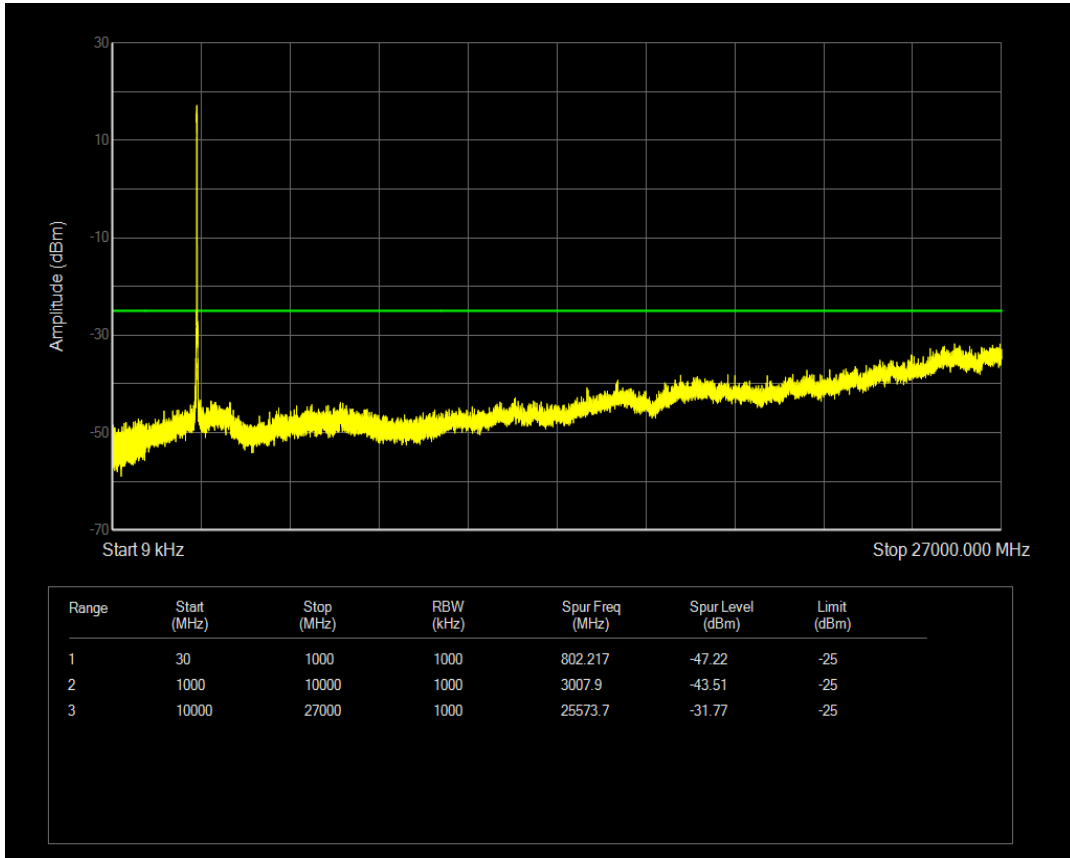

Band38 16QAM BW=15MHz Channel=38000 RB Size=75 Position=#0

Band38 16QAM BW=15MHz Channel=37825 RB Size=75 Position=#0

Band38 16QAM BW=10MHz Channel=38200 RB Size=50 Position=#0

Band38 16QAM BW=15MHz Channel=37825 RB Size=1 Position=#0

Band38 16QAM BW=20MHz Channel=37850 RB Size=100 Position=#0

Band38 16QAM BW=20MHz Channel=38000 RB Size=1 Position=#0

Band38 16QAM BW=20MHz Channel=37850 RB Size=1 Position=#0

Band38 16QAM BW=15MHz Channel=38175 RB Size=1 Position=#0