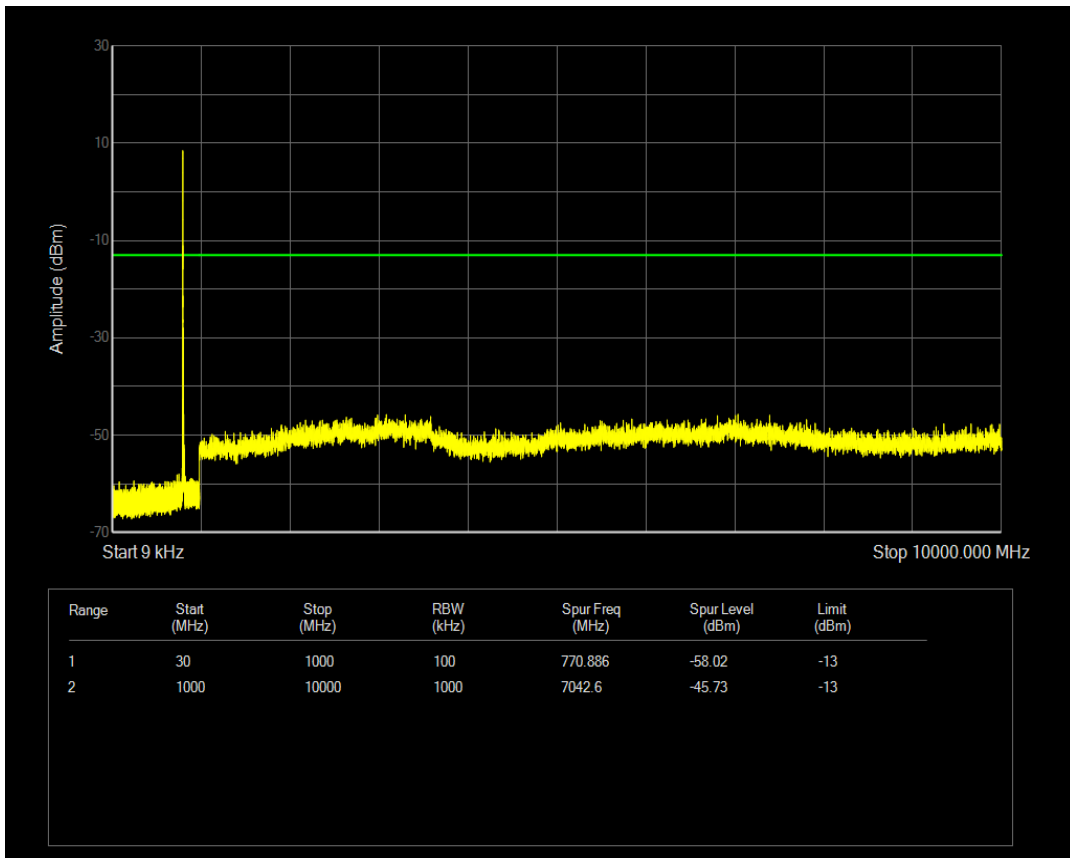

Band26(814-824) 16QAM BW=10MHz Channel=26740 RB Size=1 Position=#0

Band26(814-824) 16QAM BW=10MHz Channel=26740 RB Size=50 Position=#0