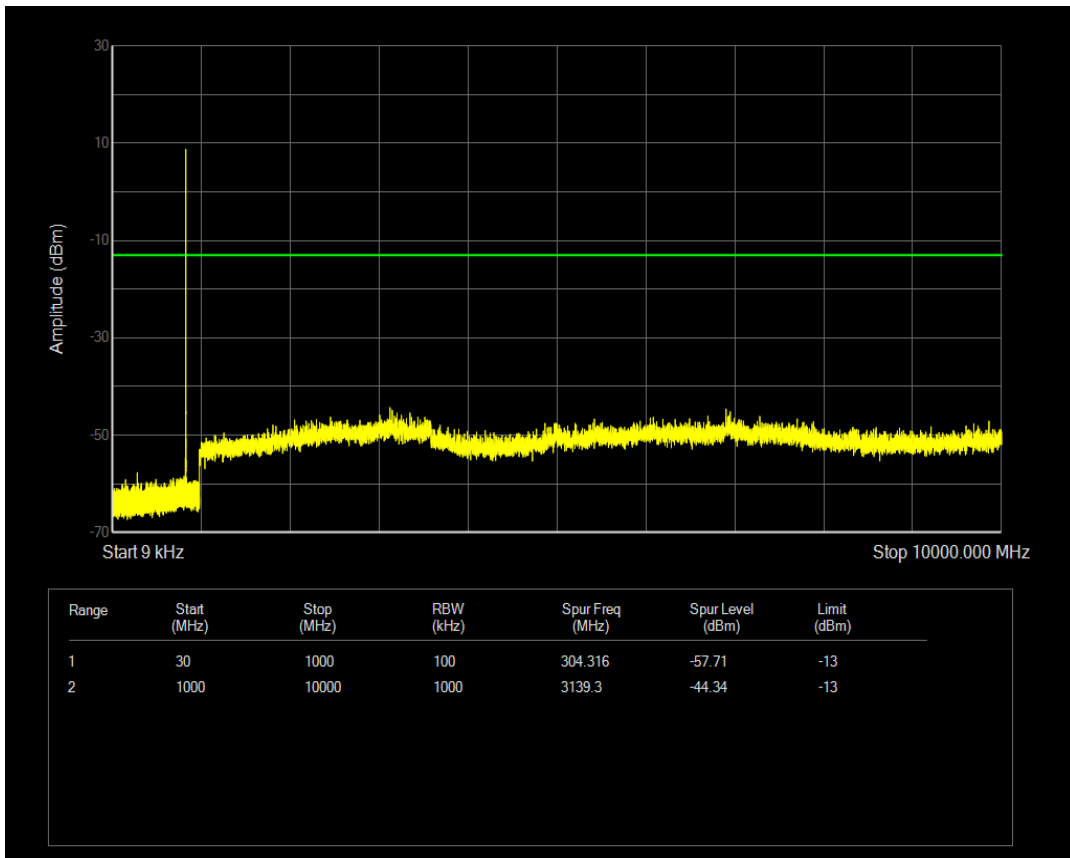

Band26(824-849) 16QAM BW=5MHz Channel=27015 RB Size=25 Position=#0

Band26(824-849) 16QAM BW=5MHz Channel=26915 RB Size=25 Position=#0

Band26(824-849) 16QAM BW=5MHz Channel=26815 RB Size=25 Position=#0

Band26(824-849) 16QAM BW=5MHz Channel=26915 RB Size=1 Position=#0

Band26(824-849) QPSK BW=1.4MHz Channel=26915 RB Size=6 Position=#0

Band26(824-849) QPSK BW=1.4MHz Channel=27033 RB Size=1 Position=#0

Band26(824-849) QPSK BW=1.4MHz Channel=27033 RB Size=6 Position=#0

Band26(824-849) QPSK BW=1.4MHz Channel=26797 RB Size=1 Position=#0