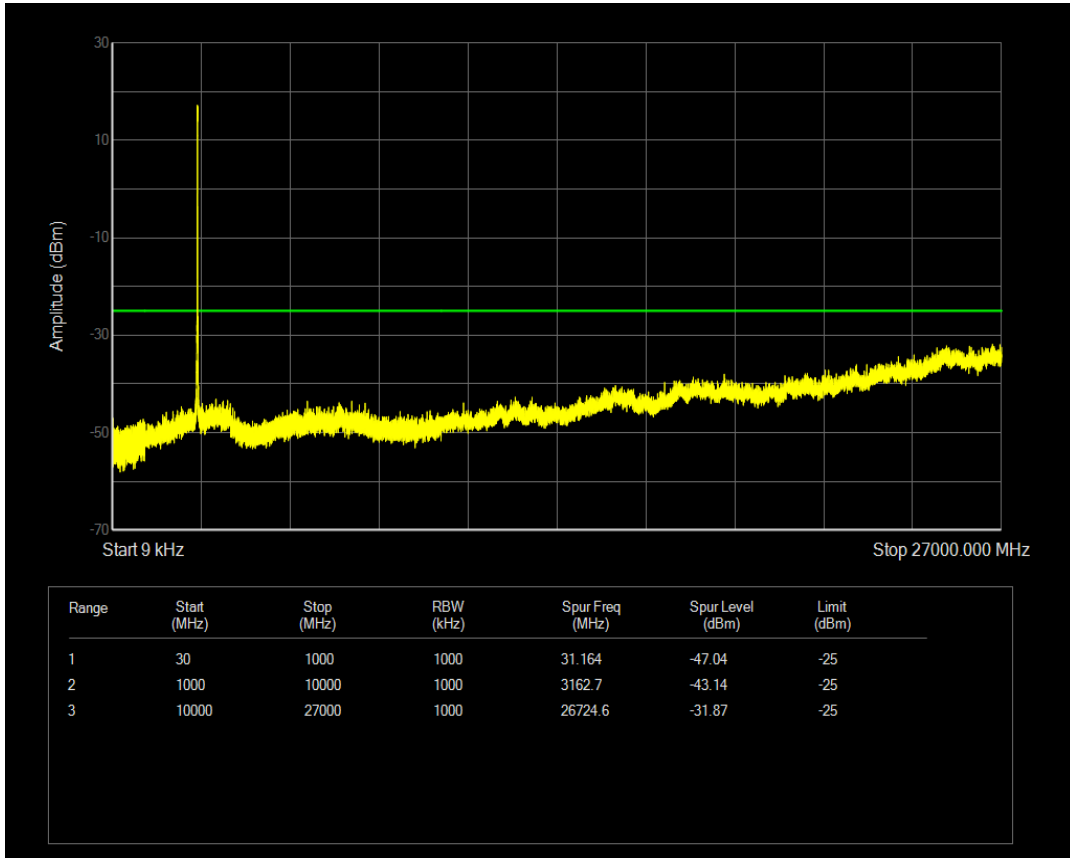

Band38 16QAM BW=15MHz Channel=38000 RB Size=75 Position=#0

Band38 16QAM BW=15MHz Channel=37825 RB Size=75 Position=#0