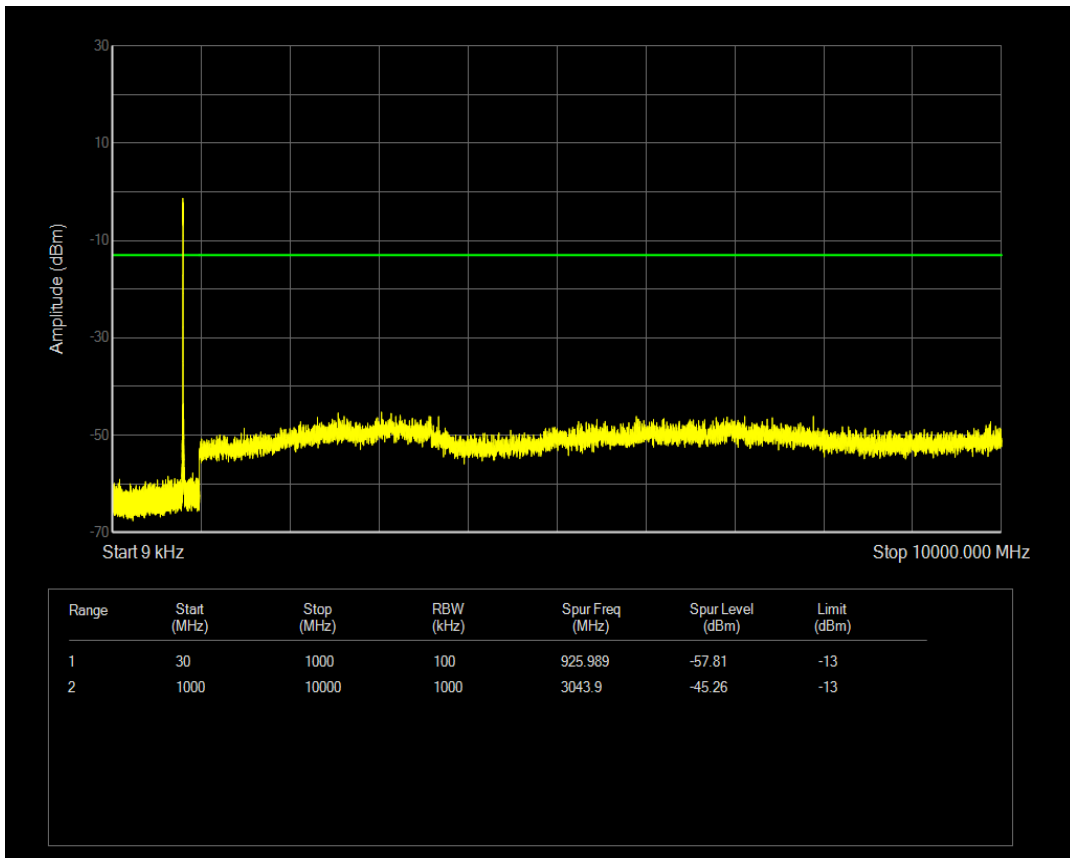

Band26(814-824) 16QAM BW=5MHz Channel=26715 RB Size=25 Position=#0

Band26(814-824) 16QAM BW=5MHz Channel=26740 RB Size=1 Position=#0