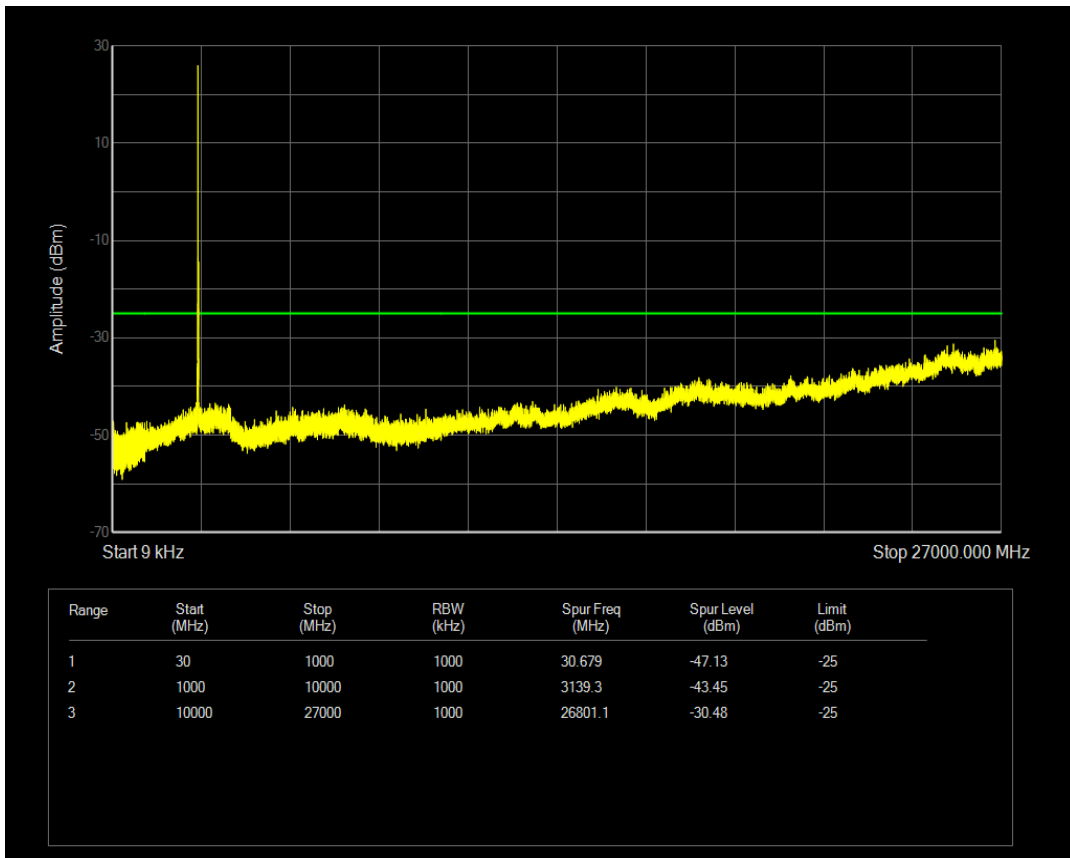

Band38 16QAM BW=20MHz Channel=38000 RB Size=100 Position=#0

Band38 16QAM BW=20MHz Channel=38150 RB Size=1 Position=#0

Band38 16QAM BW=5MHz Channel=38225 RB Size=25 Position=#0

Band38 QPSK BW=10MHz Channel=37800 RB Size=1 Position=#0

Band38 16QAM BW=5MHz Channel=38225 RB Size=1 Position=#0

Band38 16QAM BW=5MHz Channel=38000 RB Size=1 Position=#0

Band38 16QAM BW=5MHz Channel=38000 RB Size=25 Position=#0

Band38 QPSK BW=10MHz Channel=38200 RB Size=1 Position=#0

Band38 QPSK BW=10MHz Channel=38200 RB Size=50 Position=#0

Band38 QPSK BW=10MHz Channel=38000 RB Size=50 Position=#0

Band38 QPSK BW=10MHz Channel=37800 RB Size=50 Position=#0

Band38 QPSK BW=10MHz Channel=38000 RB Size=1 Position=#0