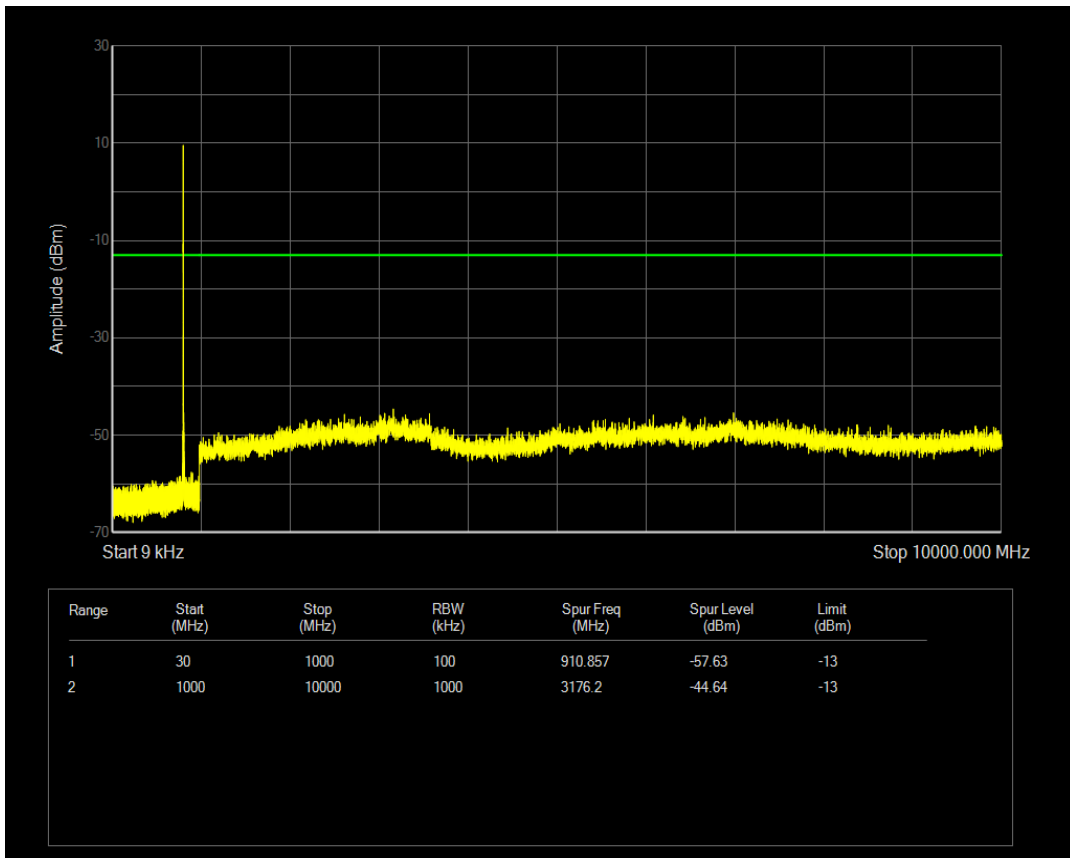

Band26(814-824) 16QAM BW=5MHz Channel=26765 RB Size=1 Position=#0

Band26(814-824) QPSK BW=1.4MHz Channel=26783 RB Size=6 Position=#0