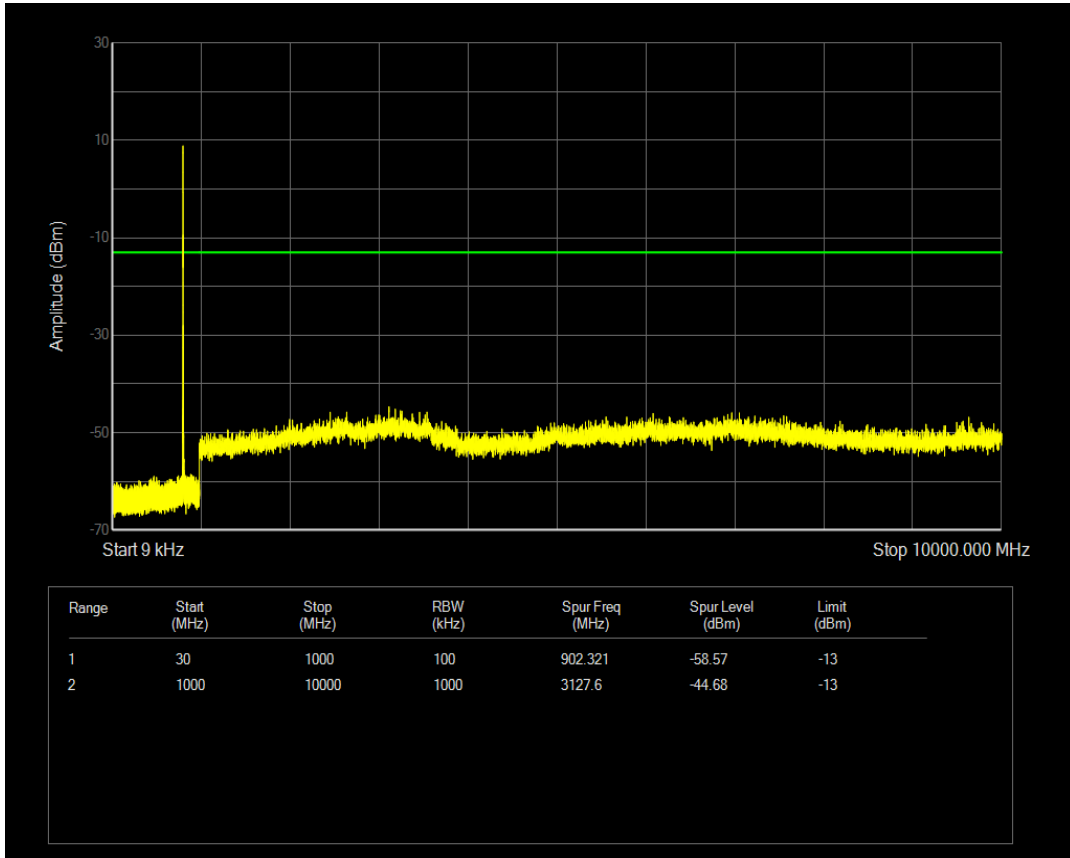

Band26(814-824) QPSK BW=5MHz Channel=26740 RB Size=1 Position=#0

Band26(814-824) QPSK BW=3MHz Channel=26775 RB Size=15 Position=#0