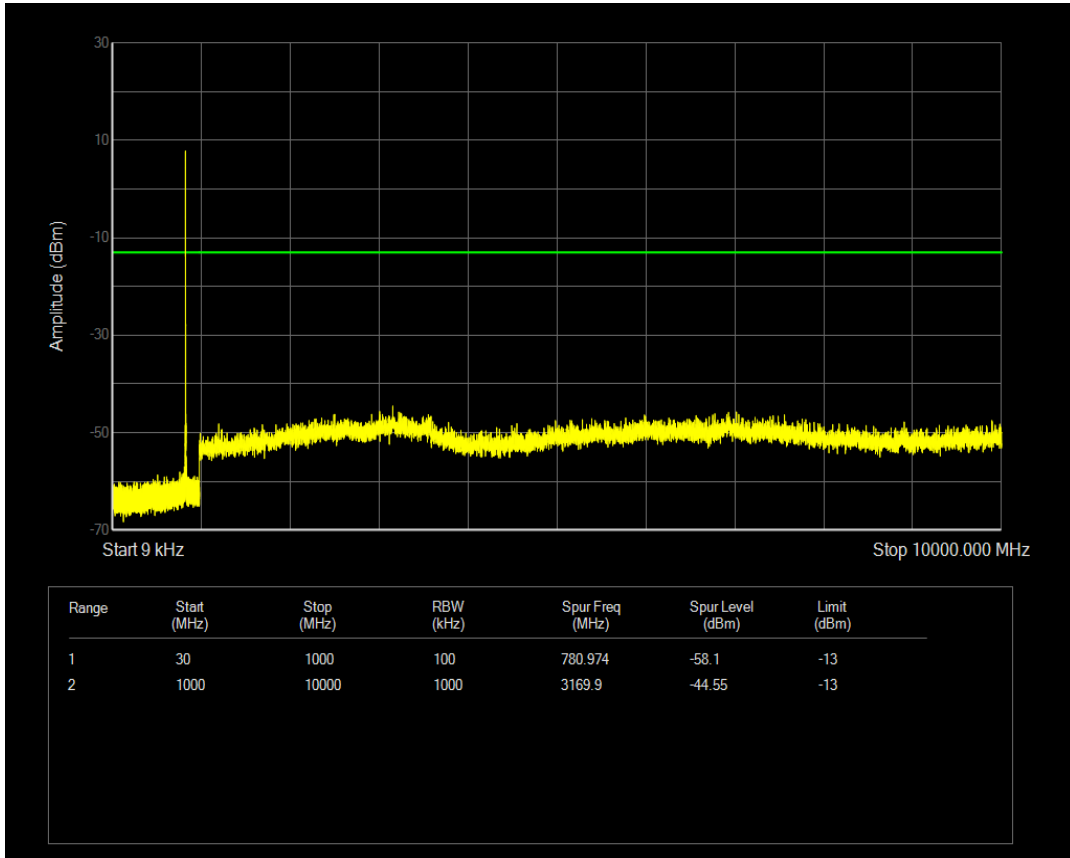

Band26(824-849) QPSK BW=5MHz Channel=26815 RB Size=1 Position=#0

Band26(824-849) QPSK BW=3MHz Channel=27025 RB Size=1 Position=#0

Band26(824-849) QPSK BW=3MHz Channel=27025 RB Size=15 Position=#0

Band26(824-849) QPSK BW=5MHz Channel=27015 RB Size=25 Position=#0

Band26(824-849) QPSK BW=5MHz Channel=27015 RB Size=1 Position=#0

Band26(824-849) QPSK BW=5MHz Channel=26915 RB Size=25 Position=#0

Band38 16QAM BW=10MHz Channel=38000 RB Size=50 Position=#0

Band38 16QAM BW=10MHz Channel=38200 RB Size=1 Position=#0