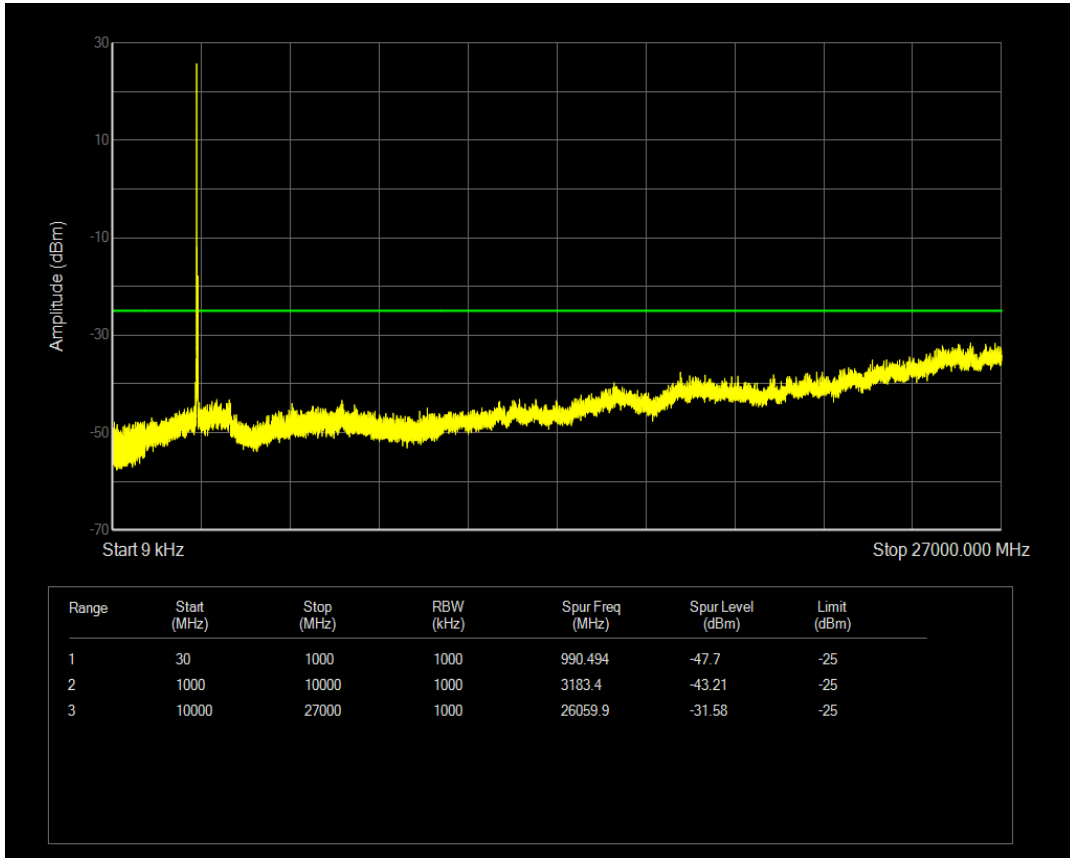

Band38 16QAM BW=15MHz Channel=38000 RB Size=75 Position=#0

Band38 16QAM BW=15MHz Channel=37825 RB Size=75 Position=#0

Band38 16QAM BW=10MHz Channel=38200 RB Size=50 Position=#0

Band38 16QAM BW=15MHz Channel=37825 RB Size=1 Position=#0

Band38 16QAM BW=20MHz Channel=37850 RB Size=100 Position=#0

Band38 16QAM BW=20MHz Channel=38000 RB Size=1 Position=#0

Band38 16QAM BW=20MHz Channel=37850 RB Size=1 Position=#0

Band38 16QAM BW=15MHz Channel=38175 RB Size=1 Position=#0