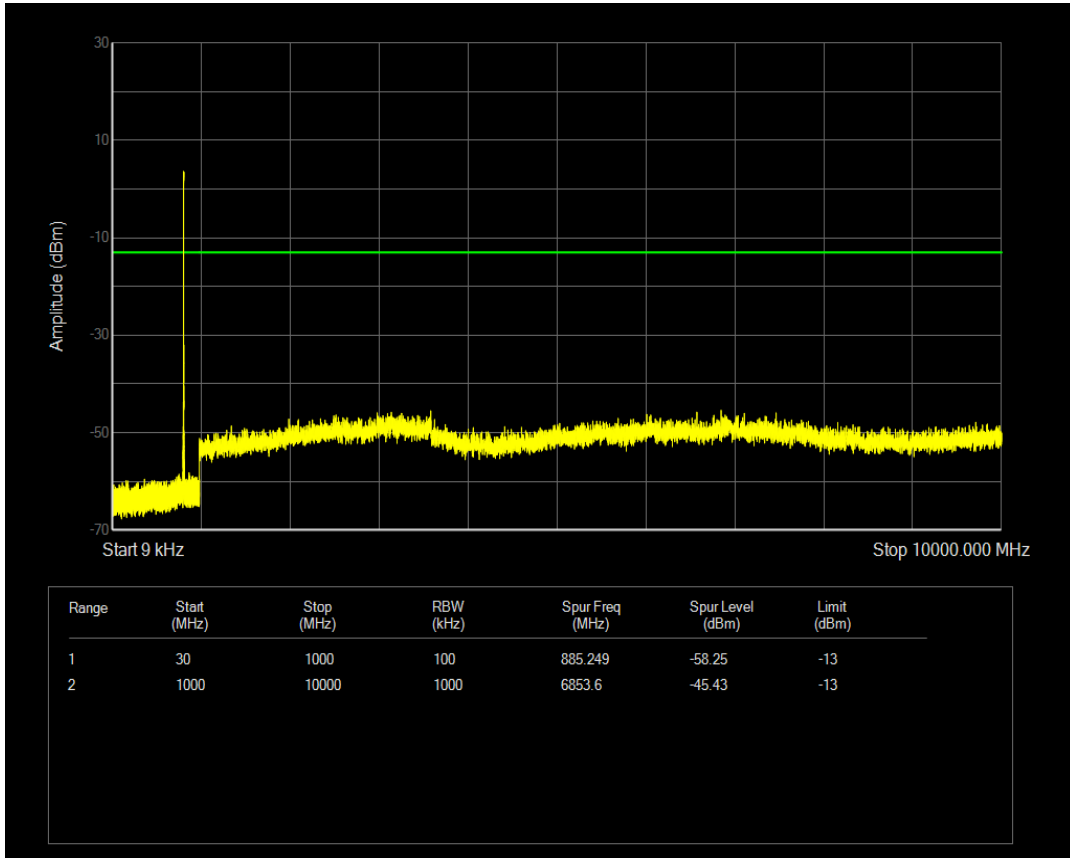

Band26(814-824) QPSK BW=1.4MHz Channel=26783 RB Size=6 Position=#0

Band26(814-824) QPSK BW=10MHz Channel=26740 RB Size=1 Position=#0