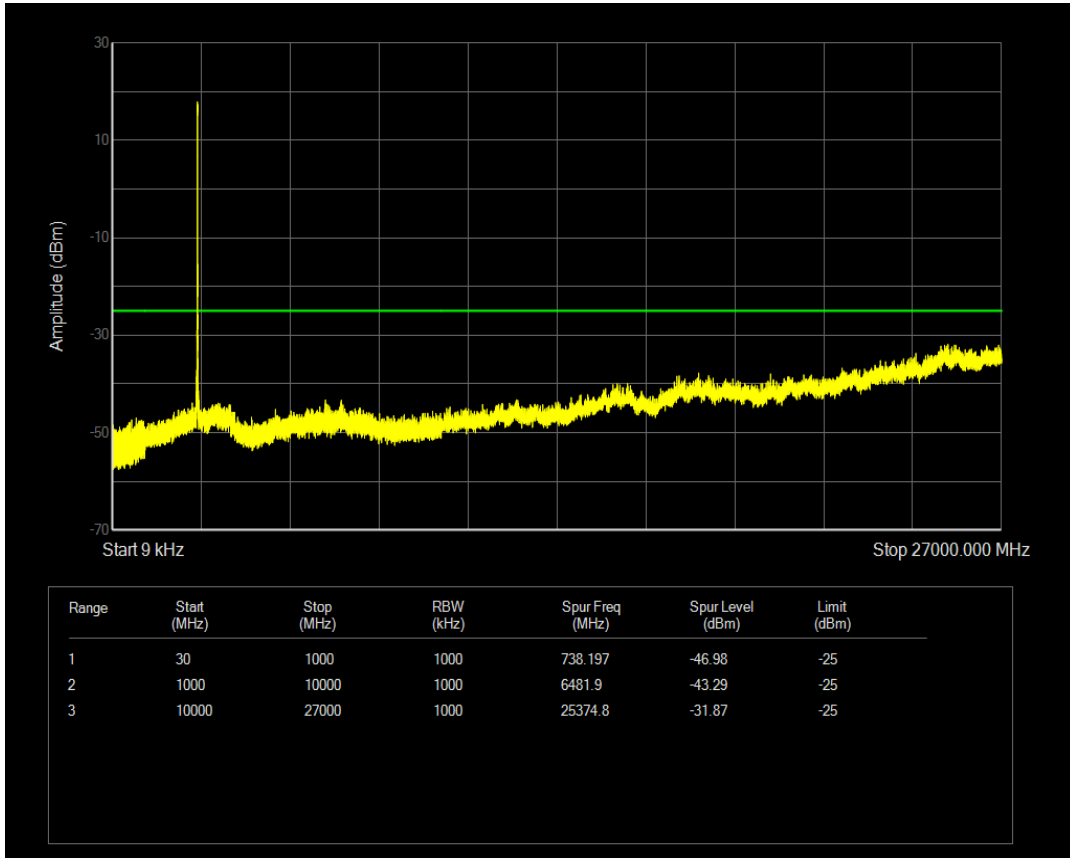

Band26(824-849) QPSK BW=5MHz Channel=26815 RB Size=1 Position=#0

Band26(824-849) QPSK BW=3MHz Channel=27025 RB Size=1 Position=#0

Band26(824-849) QPSK BW=3MHz Channel=27025 RB Size=15 Position=#0

Band26(824-849) QPSK BW=5MHz Channel=27015 RB Size=25 Position=#0

Band26(824-849) QPSK BW=5MHz Channel=27015 RB Size=1 Position=#0

Band26(824-849) QPSK BW=5MHz Channel=26915 RB Size=25 Position=#0

Band38 16QAM BW=10MHz Channel=38000 RB Size=50 Position=#0

Band38 16QAM BW=10MHz Channel=38200 RB Size=1 Position=#0