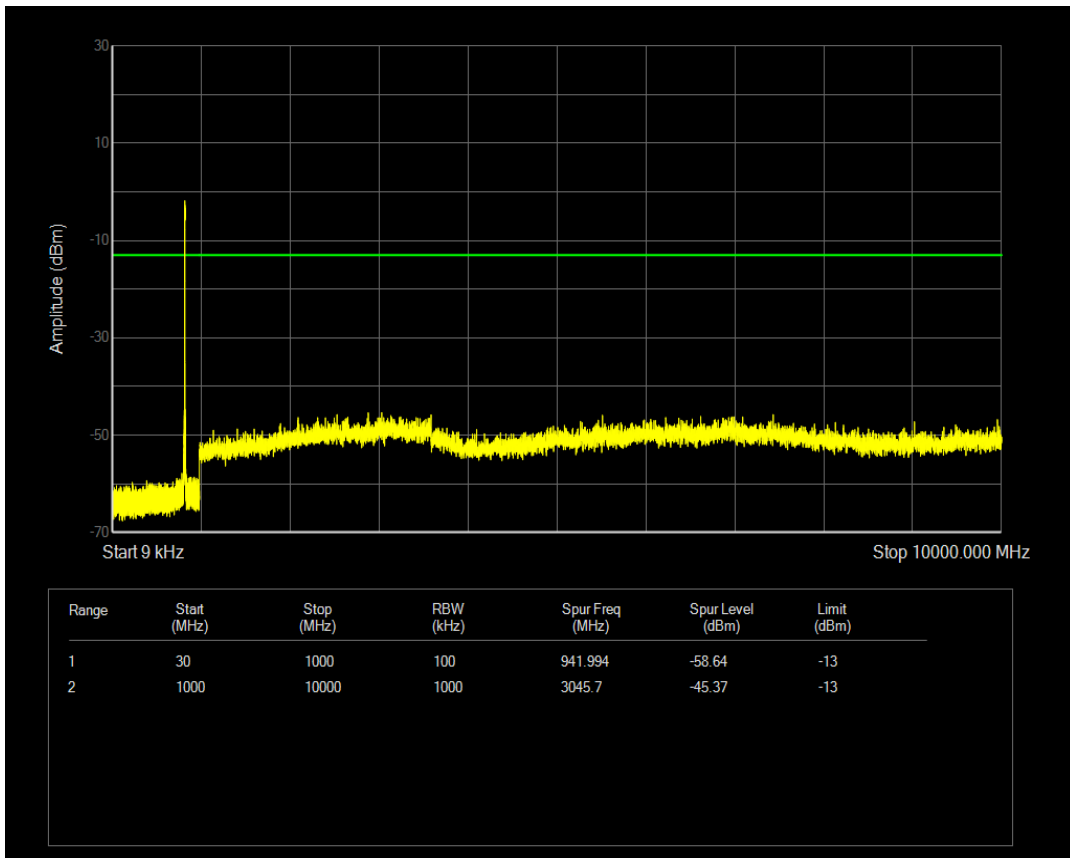

Band26(824-849) 16QAM BW=5MHz Channel=26915 RB Size=25 Position=#0

Band26(824-849) 16QAM BW=5MHz Channel=26815 RB Size=25 Position=#0