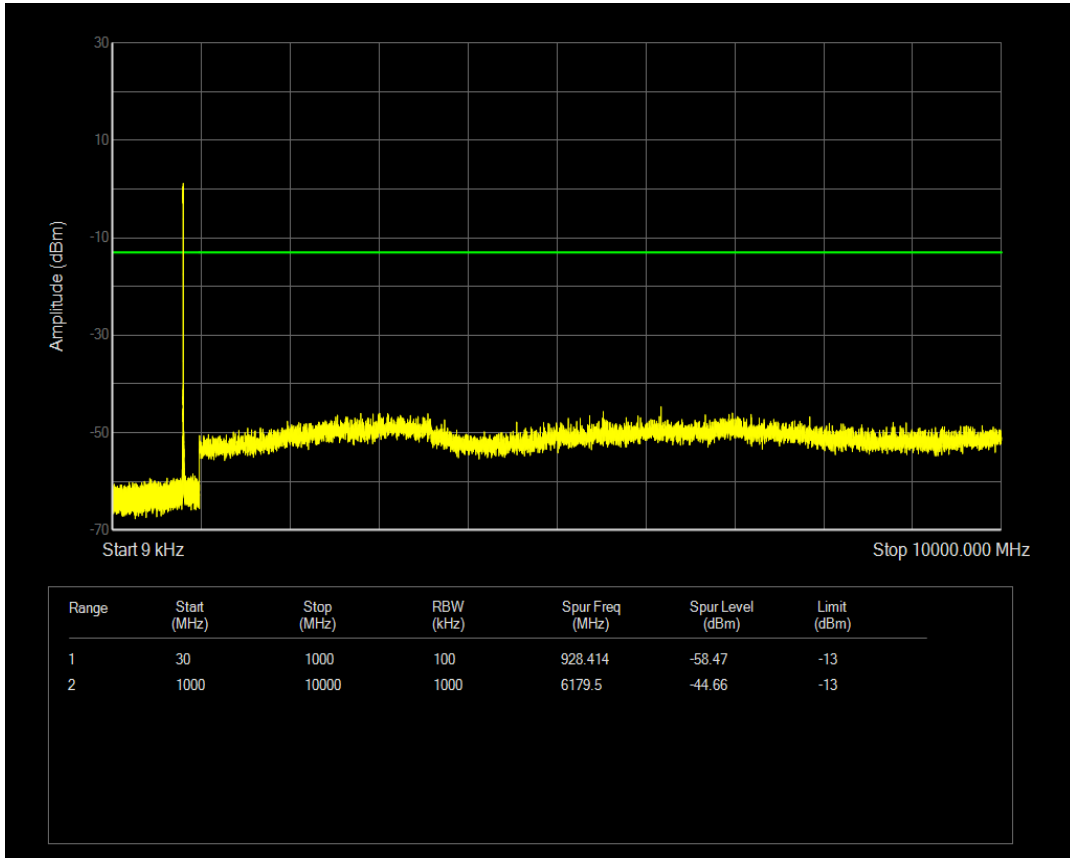

Band26(814-824) 16QAM BW=3MHz Channel=26740 RB Size=15 Position=#0

Band26(814-824) 16QAM BW=3MHz Channel=26775 RB Size=1 Position=#0