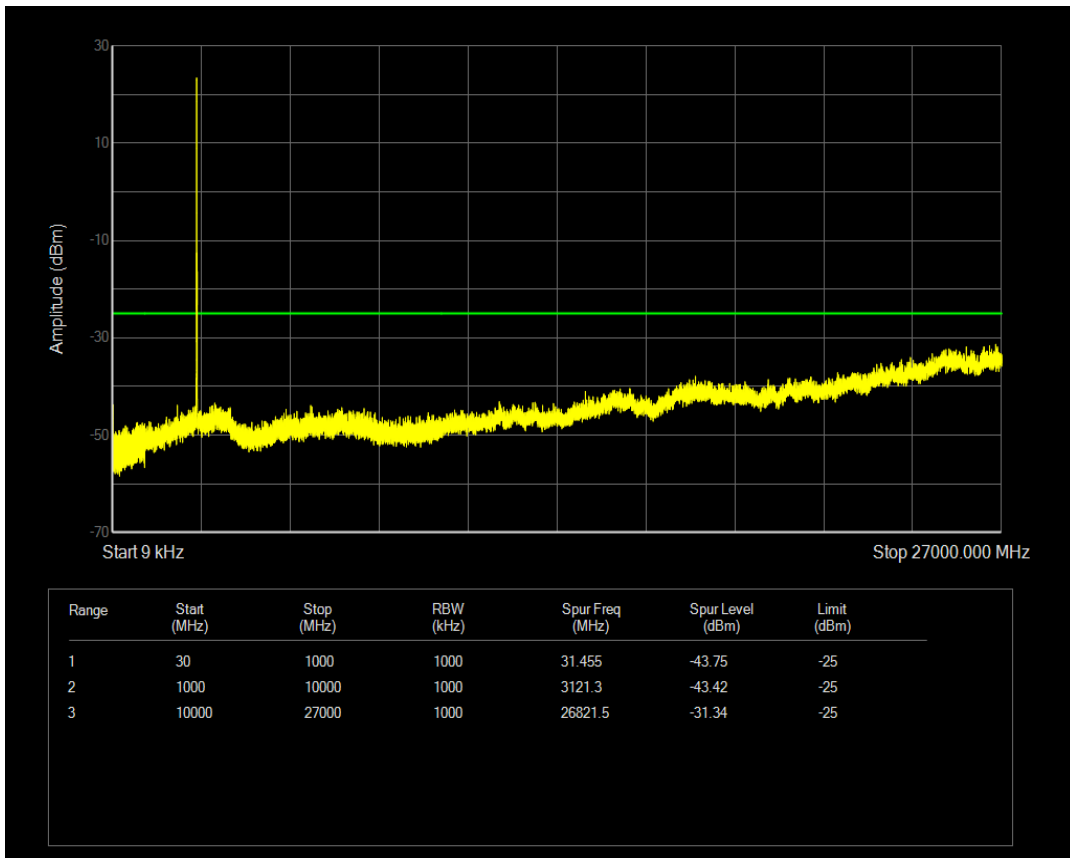

Band26(824-849) QPSK BW=5MHz Channel=26815 RB Size=1 Position=#0

Band26(824-849) QPSK BW=3MHz Channel=27025 RB Size=1 Position=#0

Band26(824-849) QPSK BW=3MHz Channel=27025 RB Size=15 Position=#0

Band26(824-849) QPSK BW=5MHz Channel=27015 RB Size=25 Position=#0

Band26(824-849) QPSK BW=5MHz Channel=27015 RB Size=1 Position=#0

Band26(824-849) QPSK BW=5MHz Channel=26915 RB Size=25 Position=#0

Band38 16QAM BW=10MHz Channel=38000 RB Size=50 Position=#0

Band38 16QAM BW=10MHz Channel=38200 RB Size=1 Position=#0

Band38 16QAM BW=10MHz Channel=38000 RB Size=1 Position=#0

Band38 16QAM BW=10MHz Channel=37800 RB Size=1 Position=#0

Band38 16QAM BW=10MHz Channel=37800 RB Size=50 Position=#0

Band38 16QAM BW=15MHz Channel=38000 RB Size=1 Position=#0