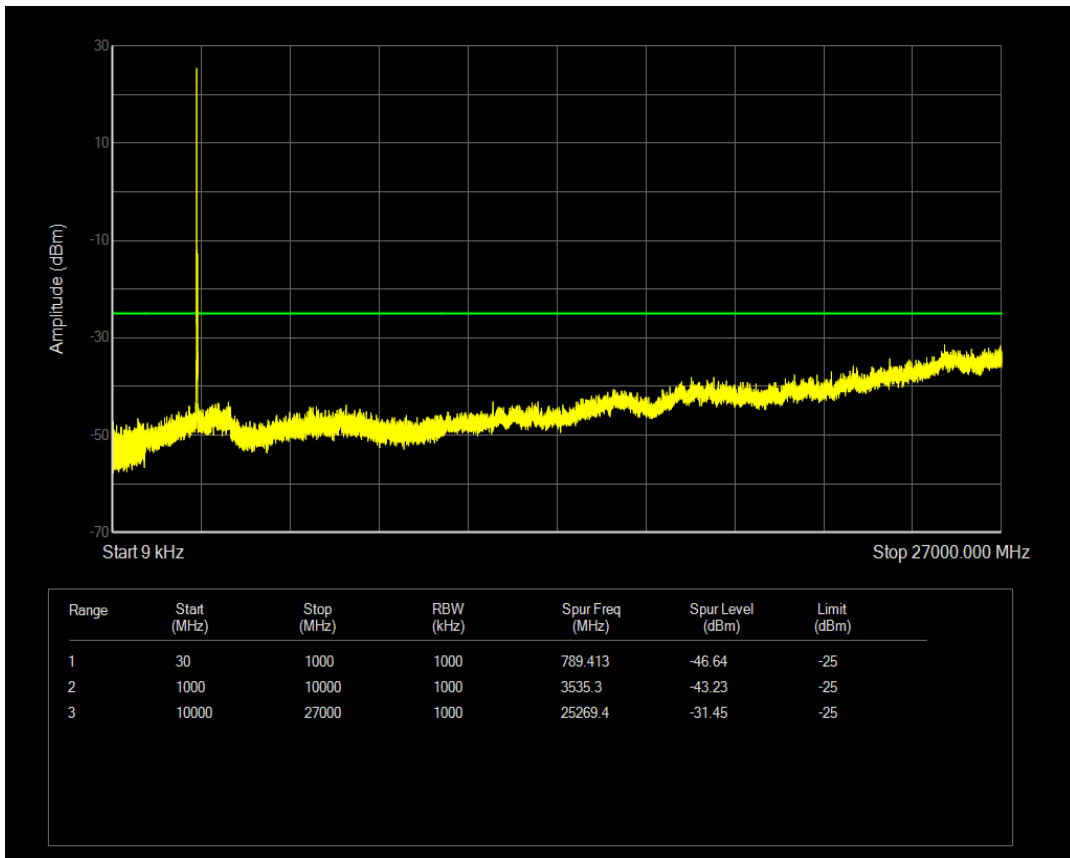

Band38 16QAM BW=10MHz Channel=38000 RB Size=1 Position=#0

Band38 16QAM BW=10MHz Channel=37800 RB Size=1 Position=#0

Band38 16QAM BW=10MHz Channel=37800 RB Size=50 Position=#0

Band38 16QAM BW=15MHz Channel=38000 RB Size=1 Position=#0

Band38 16QAM BW=15MHz Channel=38000 RB Size=75 Position=#0

Band38 16QAM BW=15MHz Channel=37825 RB Size=75 Position=#0

Band38 16QAM BW=10MHz Channel=38200 RB Size=50 Position=#0

Band38 16QAM BW=15MHz Channel=37825 RB Size=1 Position=#0

Band38 16QAM BW=20MHz Channel=37850 RB Size=100 Position=#0

Band38 16QAM BW=20MHz Channel=38000 RB Size=1 Position=#0

Band38 16QAM BW=20MHz Channel=37850 RB Size=1 Position=#0

Band38 16QAM BW=15MHz Channel=38175 RB Size=1 Position=#0