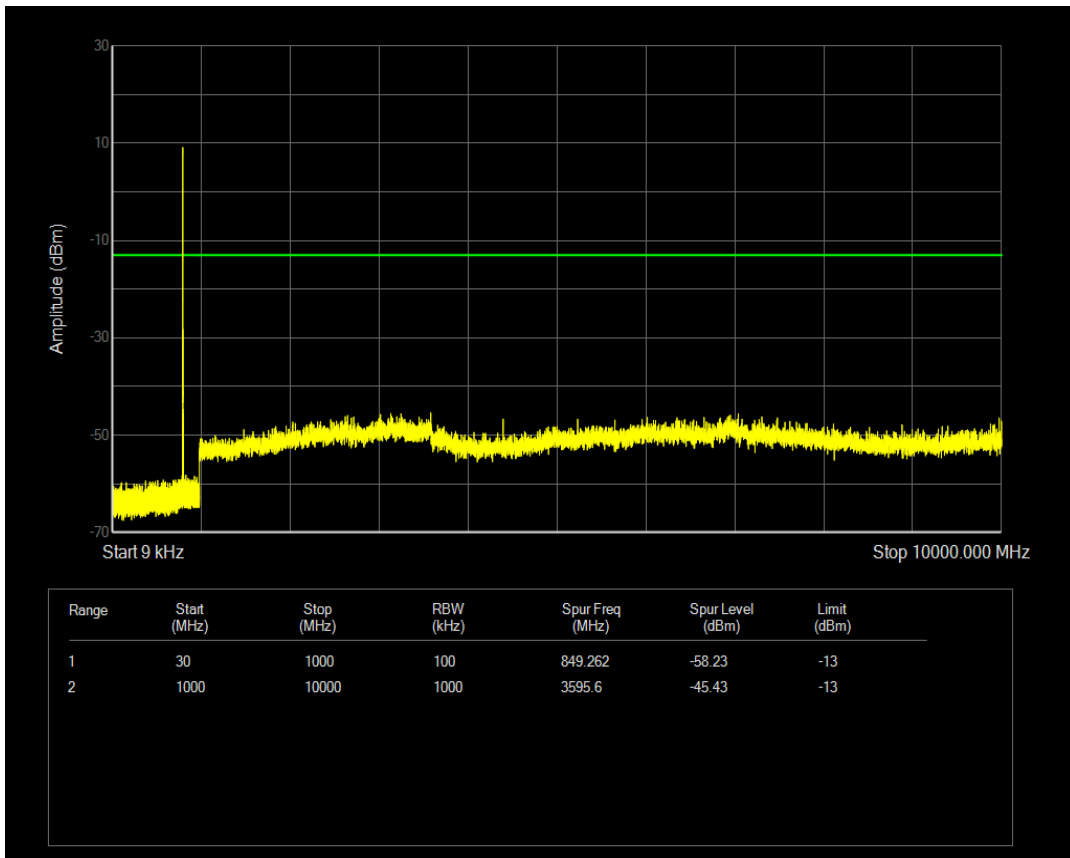

Band26(814-824) 16QAM BW=3MHz Channel=26775 RB Size=1 Position=#0

Band26(814-824) 16QAM BW=3MHz Channel=26740 RB Size=1 Position=#0

Band26(814-824) 16QAM BW=3MHz Channel=26705 RB Size=1 Position=#0

Band26(814-824) 16QAM BW=3MHz Channel=26705 RB Size=15 Position=#0