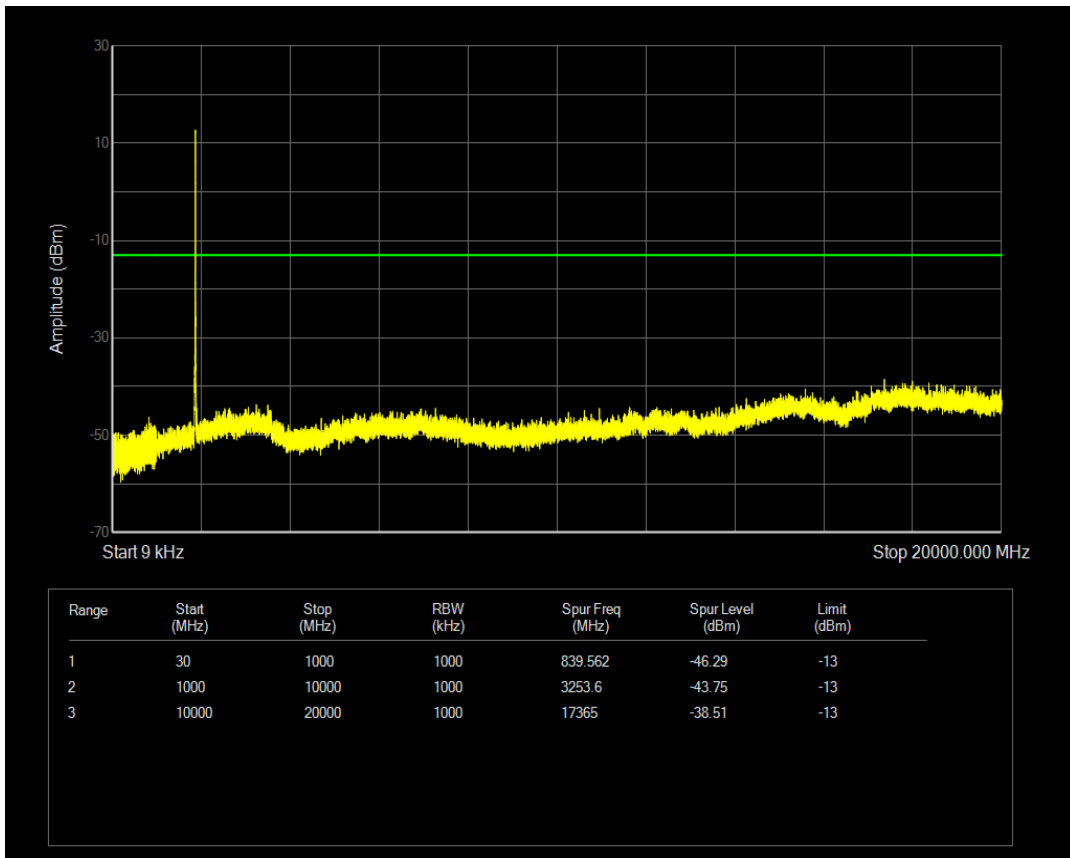

Band25 QPSK BW=5MHz Channel=26065 RB Size=1 Position=#0

Band25 QPSK BW=3MHz Channel=26675 RB Size=1 Position=#0

Band25 QPSK BW=3MHz Channel=26365 RB Size=1 Position=#0

Band25 QPSK BW=3MHz Channel=26365 RB Size=15 Position=#0

Band25 QPSK BW=5MHz Channel=26665 RB Size=1 Position=#0

Band25 QPSK BW=5MHz Channel=26665 RB Size=25 Position=#0

Band25 QPSK BW=5MHz Channel=26365 RB Size=25 Position=#0

Band25 QPSK BW=5MHz Channel=26065 RB Size=25 Position=#0