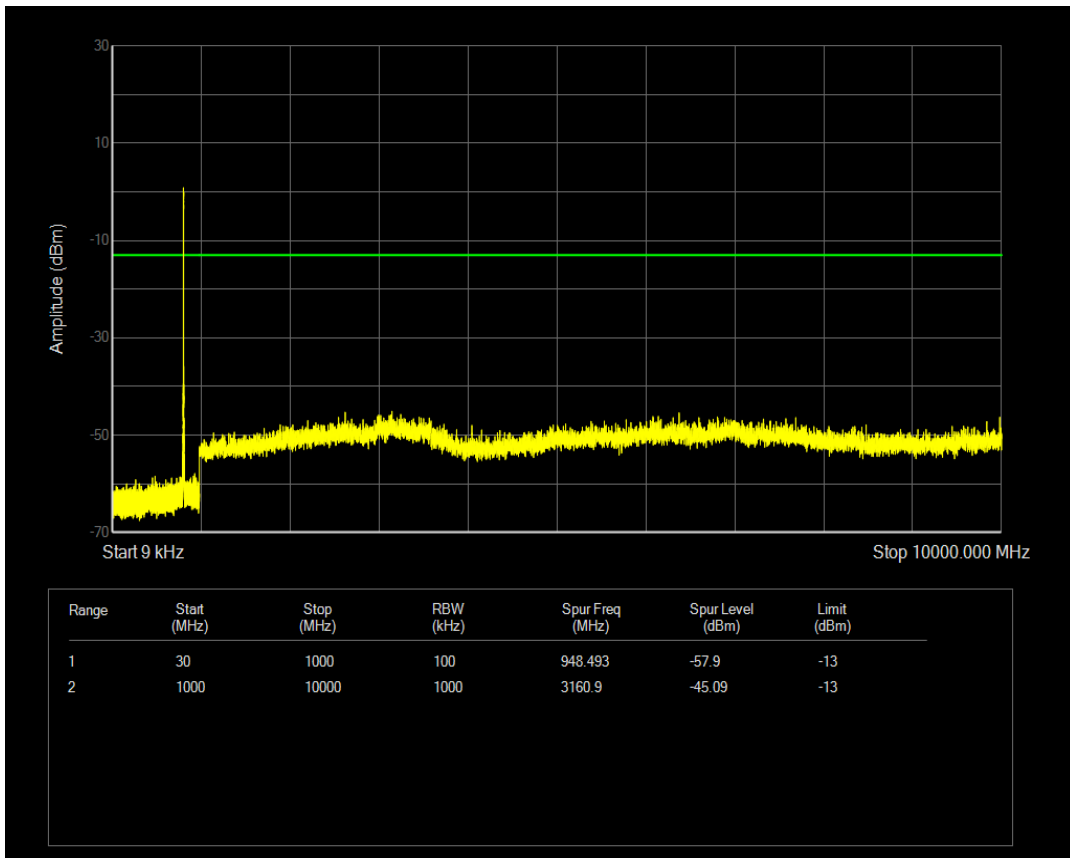

Band26(814-824) 16QAM BW=3MHz Channel=26775 RB Size=15 Position=#0

Band26(814-824) 16QAM BW=5MHz Channel=26715 RB Size=1 Position=#0