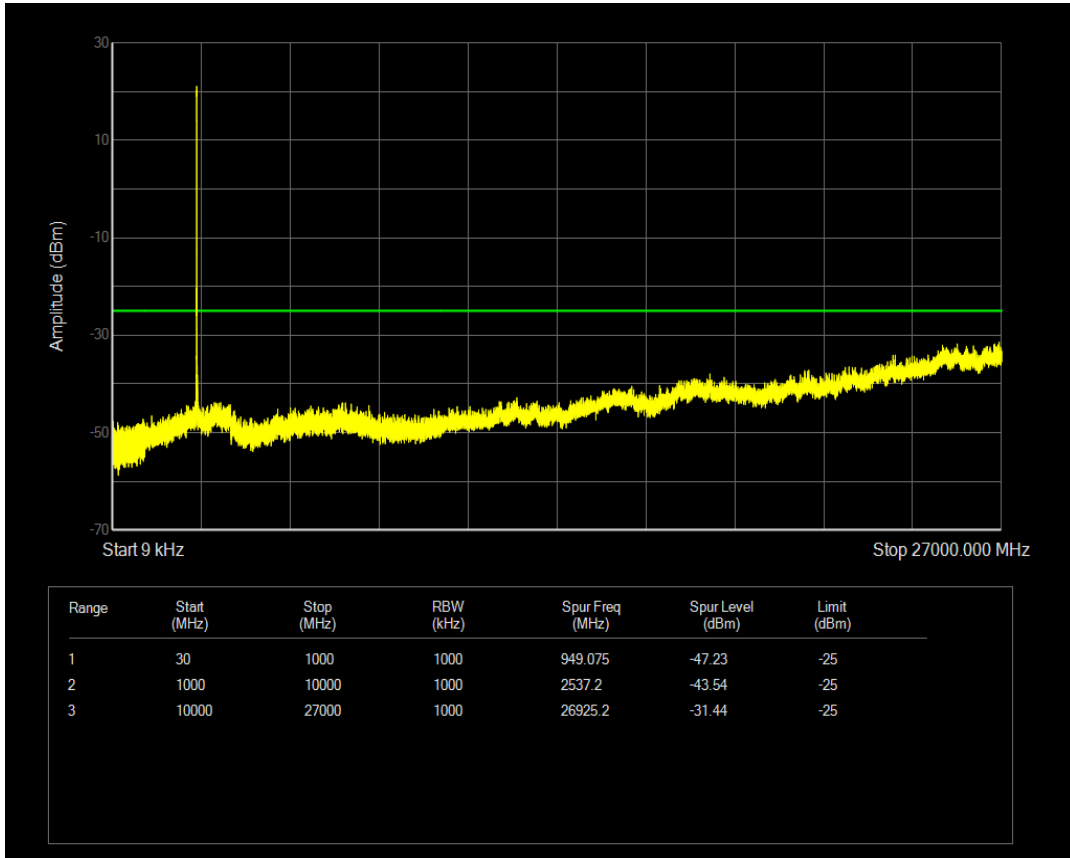

Band38 16QAM BW=20MHz Channel=37850 RB Size=100 Position=#0

Band38 16QAM BW=20MHz Channel=38000 RB Size=1 Position=#0

Band38 16QAM BW=20MHz Channel=37850 RB Size=1 Position=#0

Band38 16QAM BW=15MHz Channel=38175 RB Size=1 Position=#0

Band38 16QAM BW=15MHz Channel=38175 RB Size=75 Position=#0

Band38 16QAM BW=5MHz Channel=37775 RB Size=1 Position=#0

Band38 16QAM BW=5MHz Channel=37775 RB Size=25 Position=#0

Band38 16QAM BW=20MHz Channel=38150 RB Size=100 Position=#0