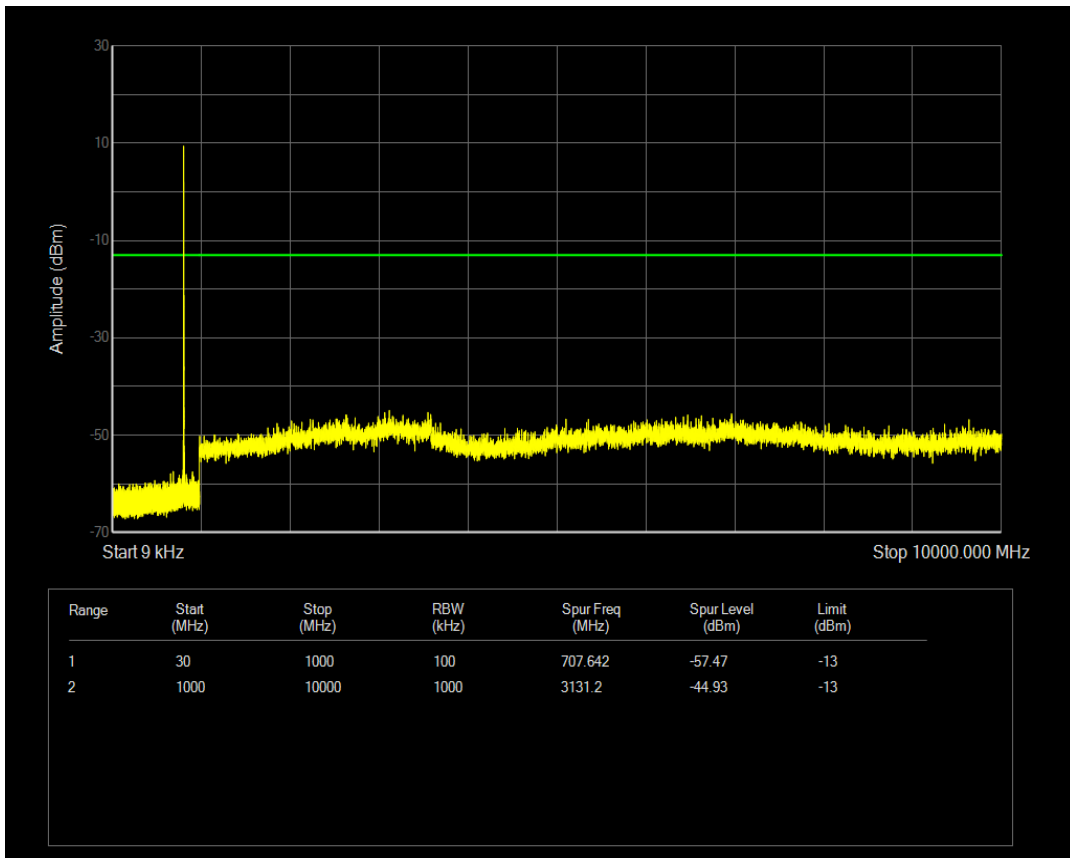

Band26(824-849) 16QAM BW=3MHz Channel=26805 RB Size=1 Position=#0

Band26(824-849) 16QAM BW=3MHz Channel=26805 RB Size=15 Position=#0