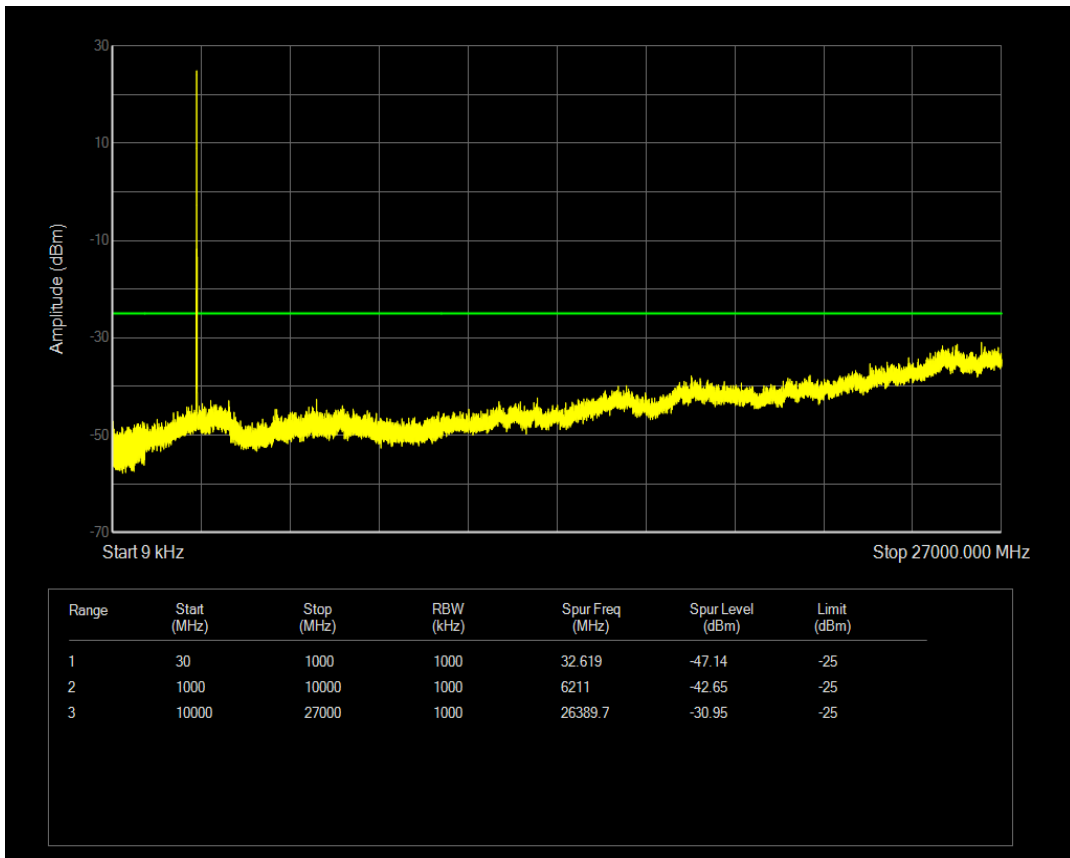

Band38 16QAM BW=20MHz Channel=38000 RB Size=100 Position=#0

Band38 16QAM BW=20MHz Channel=38150 RB Size=1 Position=#0

Band38 16QAM BW=5MHz Channel=38225 RB Size=25 Position=#0

Band38 QPSK BW=10MHz Channel=37800 RB Size=1 Position=#0

Band38 16QAM BW=5MHz Channel=38225 RB Size=1 Position=#0

Band38 16QAM BW=5MHz Channel=38000 RB Size=1 Position=#0

Band38 16QAM BW=5MHz Channel=38000 RB Size=25 Position=#0

Band38 QPSK BW=10MHz Channel=38200 RB Size=1 Position=#0