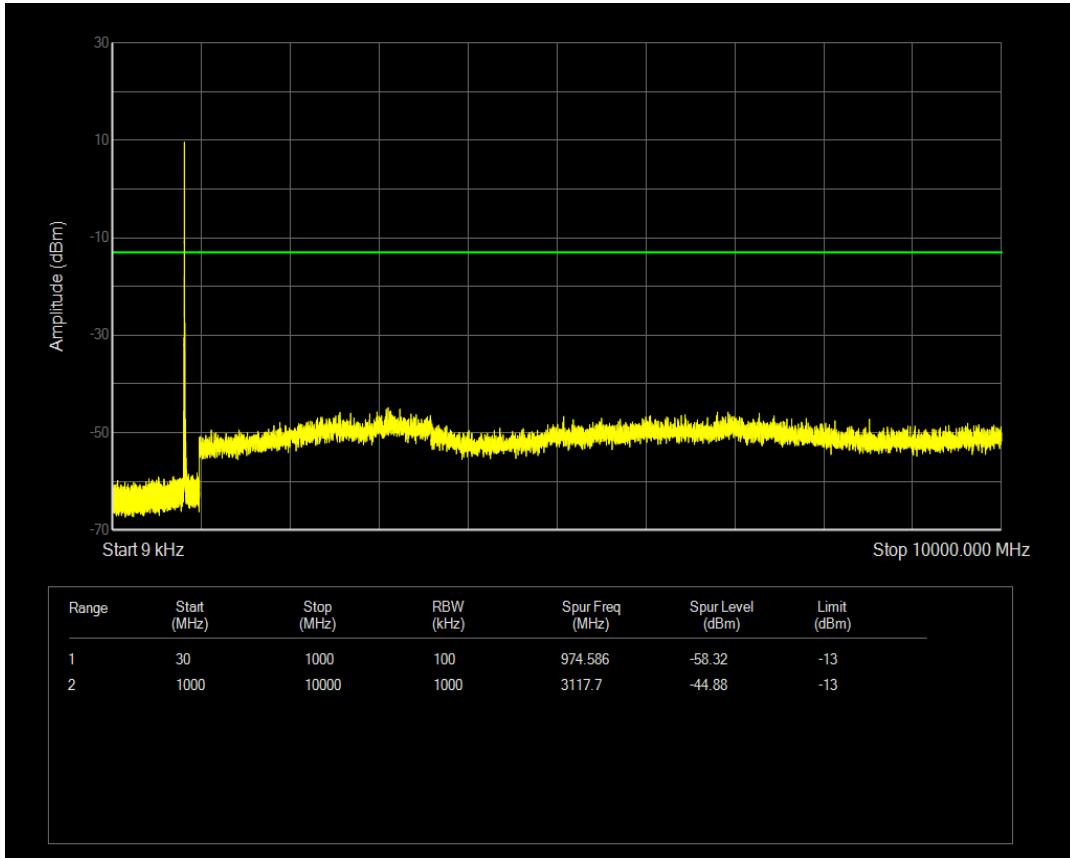

Band26(824-849) 16QAM BW=10MHz Channel=26915 RB Size=1 Position=#0

Band26(824-849) 16QAM BW=10MHz Channel=26915 RB Size=50 Position=#0