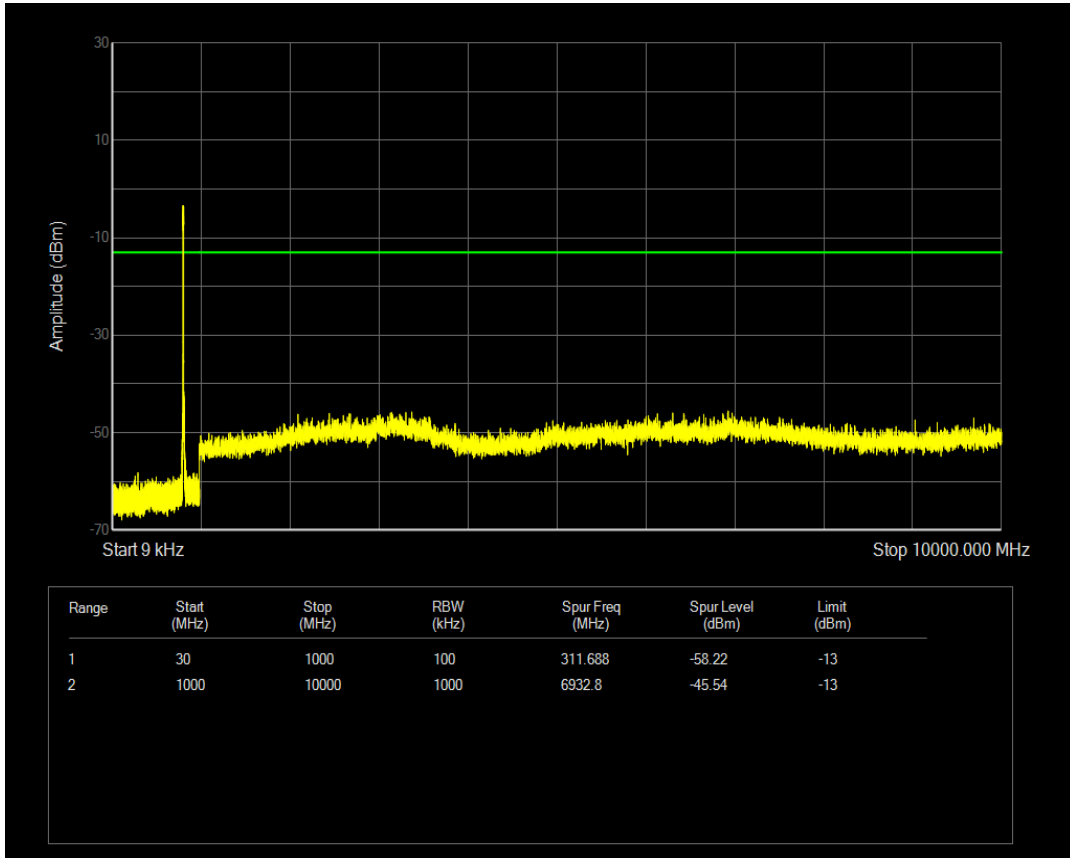

Band26(814-824) QPSK BW=10MHz Channel=26740 RB Size=50 Position=#0

Band26(814-824) QPSK BW=3MHz Channel=26705 RB Size=1 Position=#0