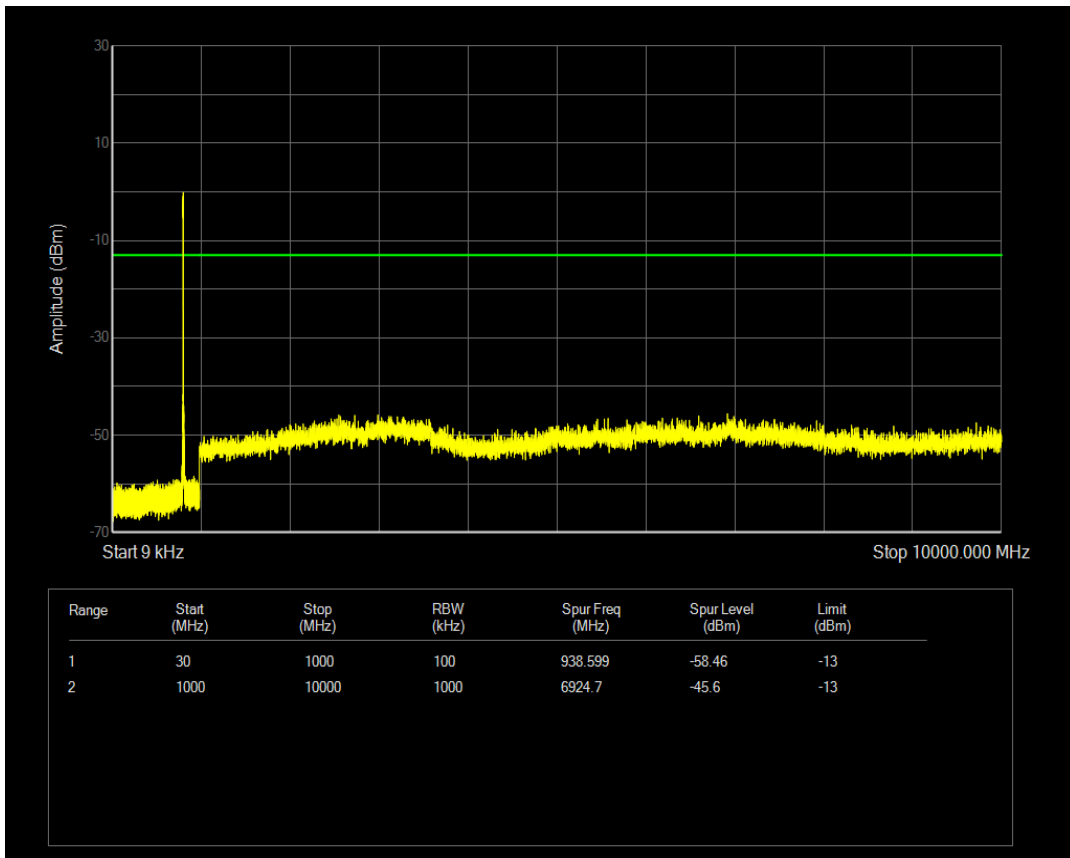

Band26(814-824) QPSK BW=5MHz Channel=26740 RB Size=25 Position=#0

Band26(824-849) 16QAM BW=1.4MHz Channel=26797 RB Size=1 Position=#0