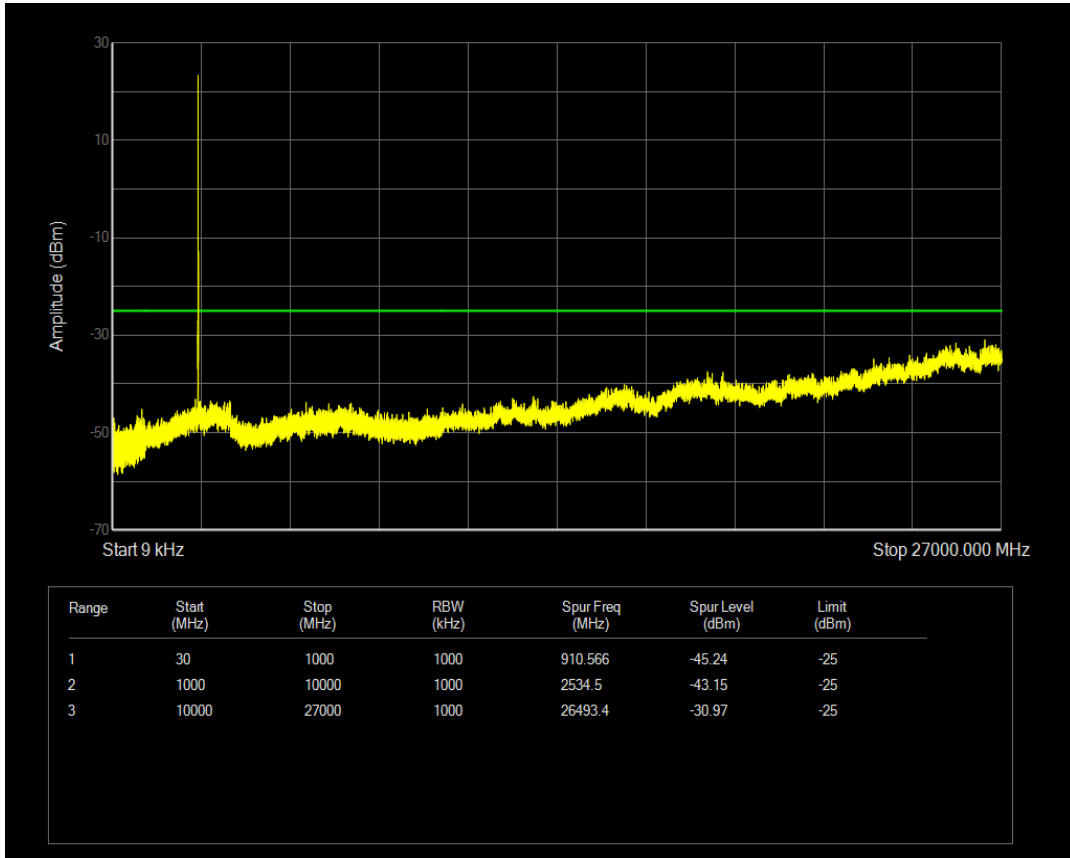

Band38 16QAM BW=5MHz Channel=38225 RB Size=1 Position=#0

Band38 16QAM BW=5MHz Channel=38000 RB Size=1 Position=#0