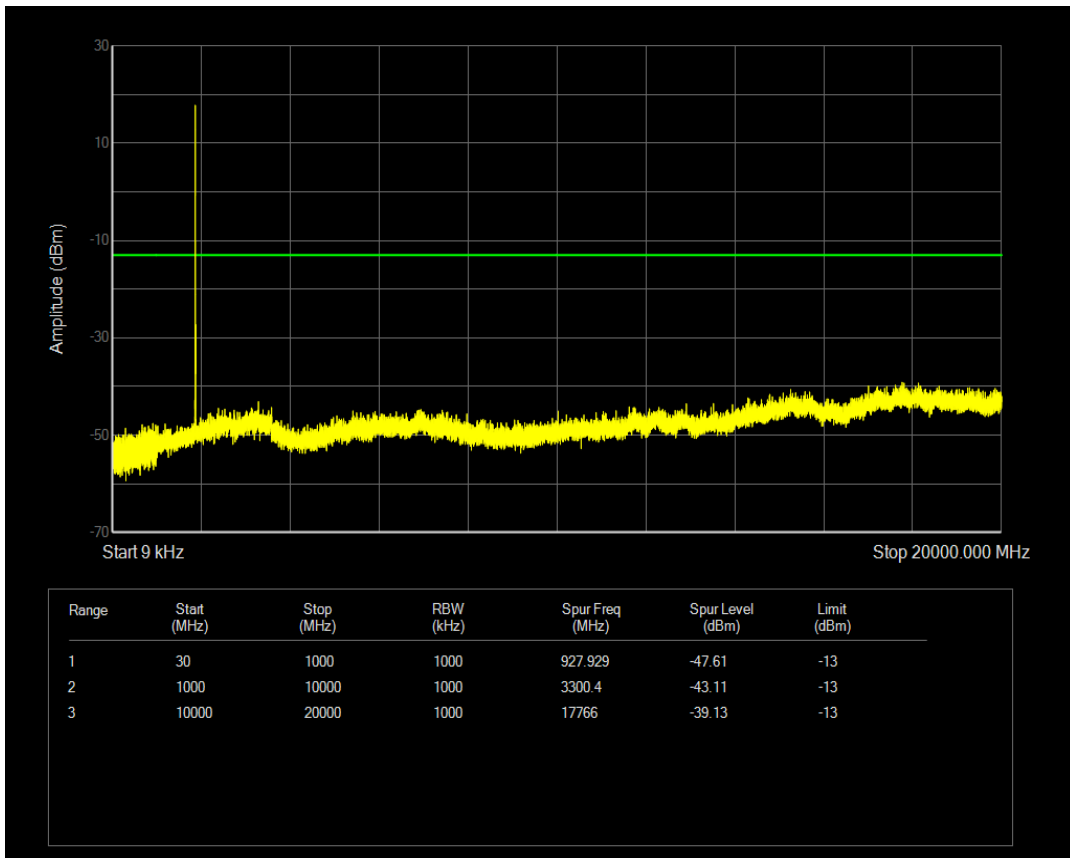

Band25 QPSK BW=5MHz Channel=26365 RB Size=1 Position=#0

Band26(814-824) 16QAM BW=1.4MHz Channel=26740 RB Size=1 Position=#0