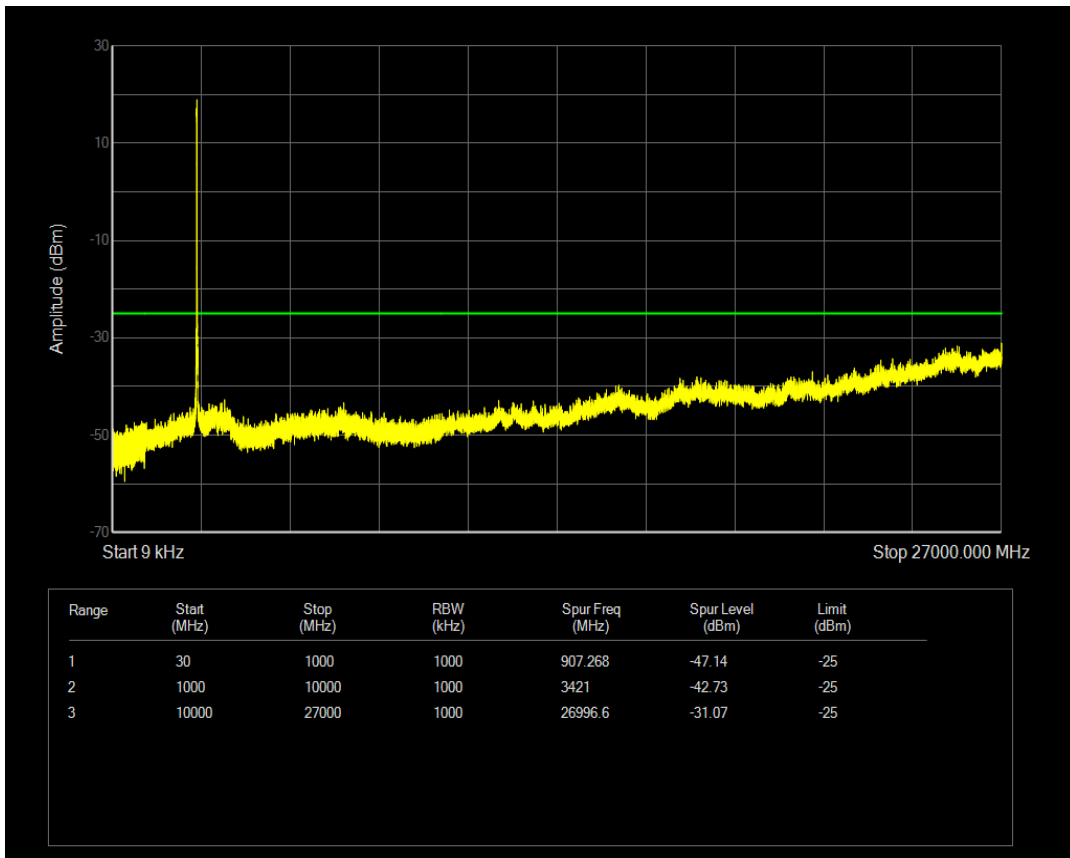

Band38 16QAM BW=10MHz Channel=38000 RB Size=1 Position=#0

Band38 16QAM BW=10MHz Channel=37800 RB Size=1 Position=#0

Band38 16QAM BW=10MHz Channel=37800 RB Size=50 Position=#0

Band38 16QAM BW=15MHz Channel=38000 RB Size=1 Position=#0

Band38 16QAM BW=15MHz Channel=38000 RB Size=75 Position=#0

Band38 16QAM BW=15MHz Channel=37825 RB Size=75 Position=#0

Band38 16QAM BW=10MHz Channel=38200 RB Size=50 Position=#0

Band38 16QAM BW=15MHz Channel=37825 RB Size=1 Position=#0