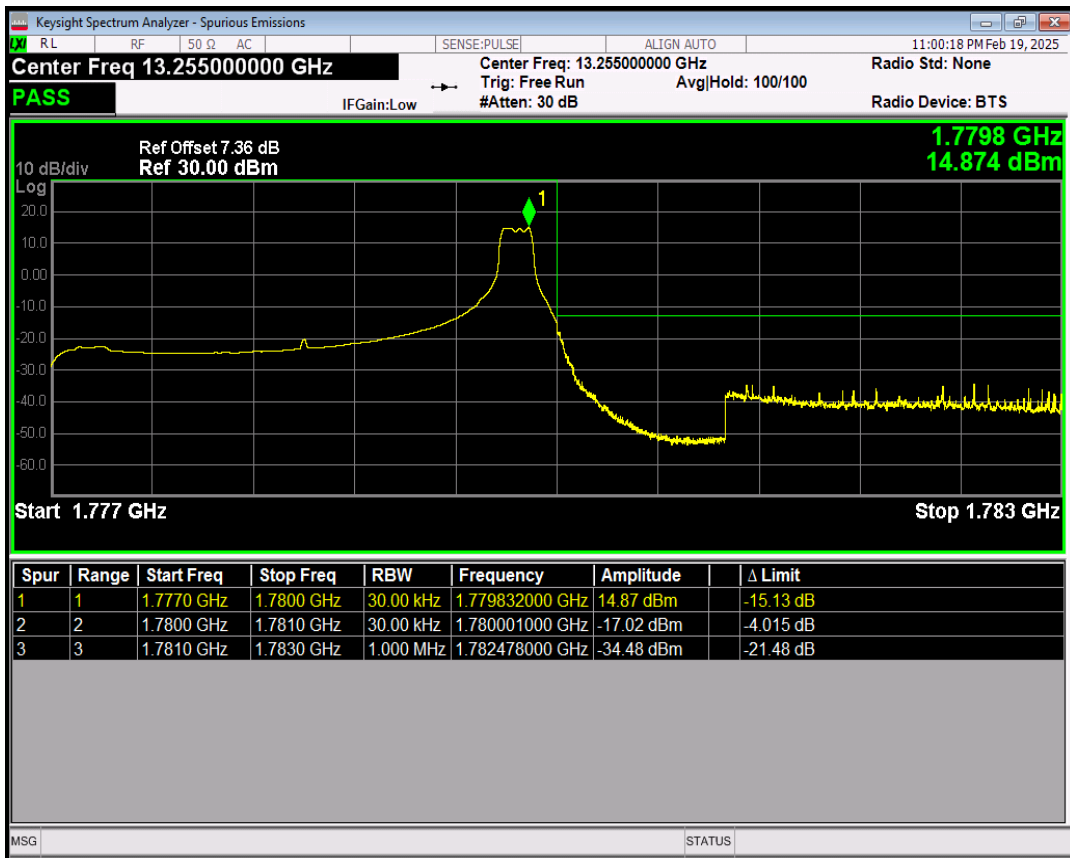

Band66 16QAM BW=3MHz Channel=132657 RB Size=1 Position=#Max

Band66 16QAM BW=3MHz Channel=132657 RB Size=15 Position=#0