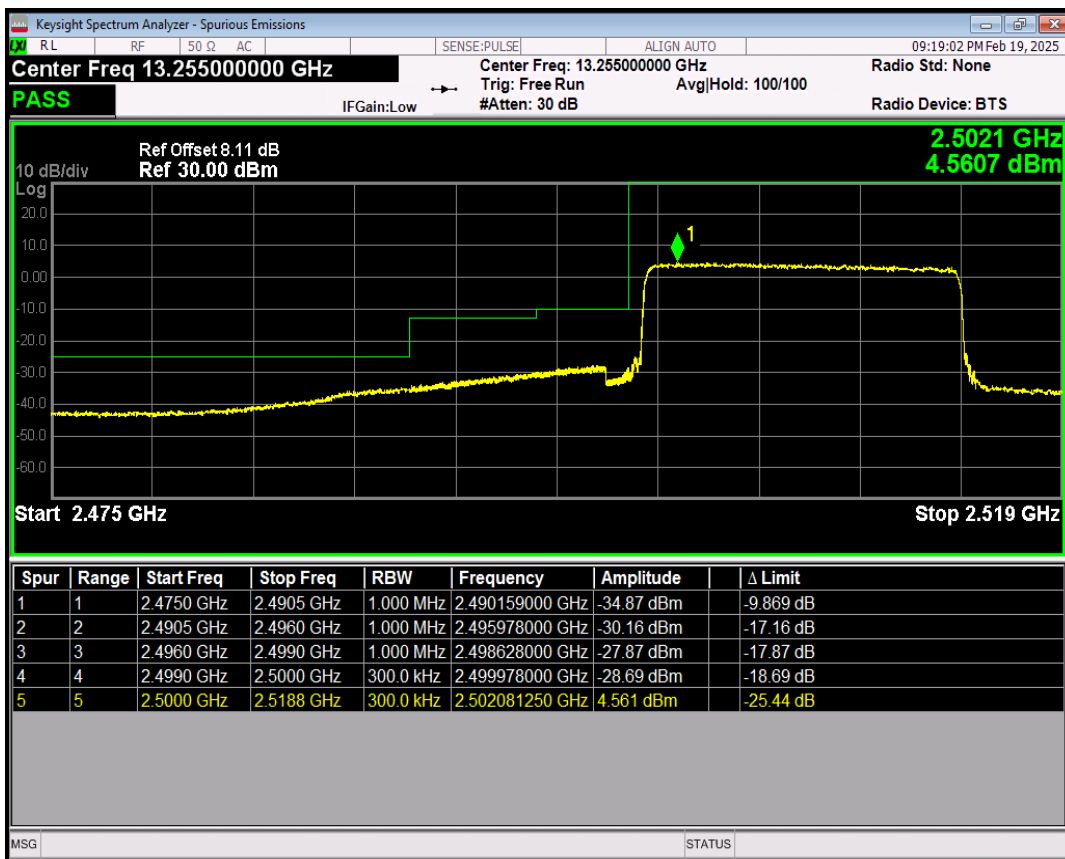

Band7 16QAM BW=15MHz Channel=20825 RB Size=75 Position=#0

Band7 QPSK BW=15MHz Channel=21375 RB Size=1 Position=#0