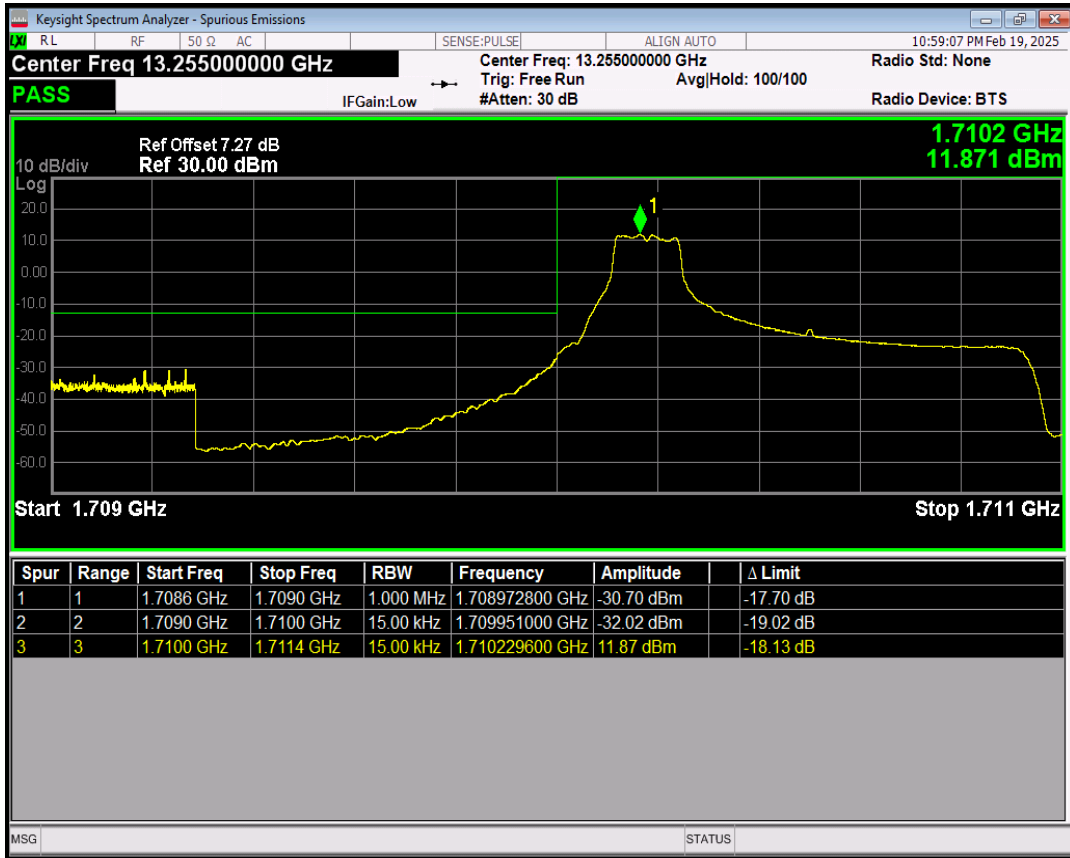

Band66 QPSK BW=1.4MHz Channel=131979 RB Size=1 Position=#0

Band66 QPSK BW=1.4MHz Channel=131979 RB Size=1 Position=#Max

Band66 QPSK BW=1.4MHz Channel=131979 RB Size=6 Position=#0

Band66 16QAM BW=1.4MHz Channel=131979 RB Size=1 Position=#0