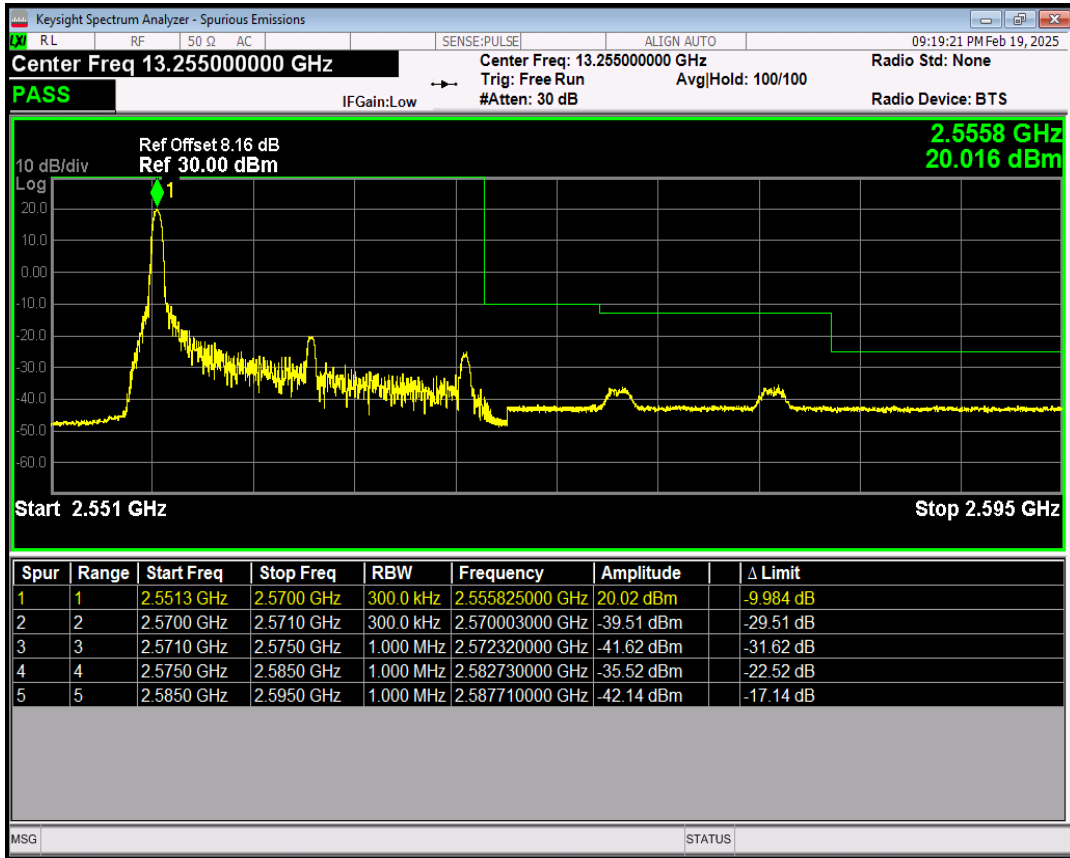

Band7 16QAM BW=15MHz Channel=21375 RB Size=1 Position=#0

Band7 16QAM BW=15MHz Channel=21375 RB Size=1 Position=#Max