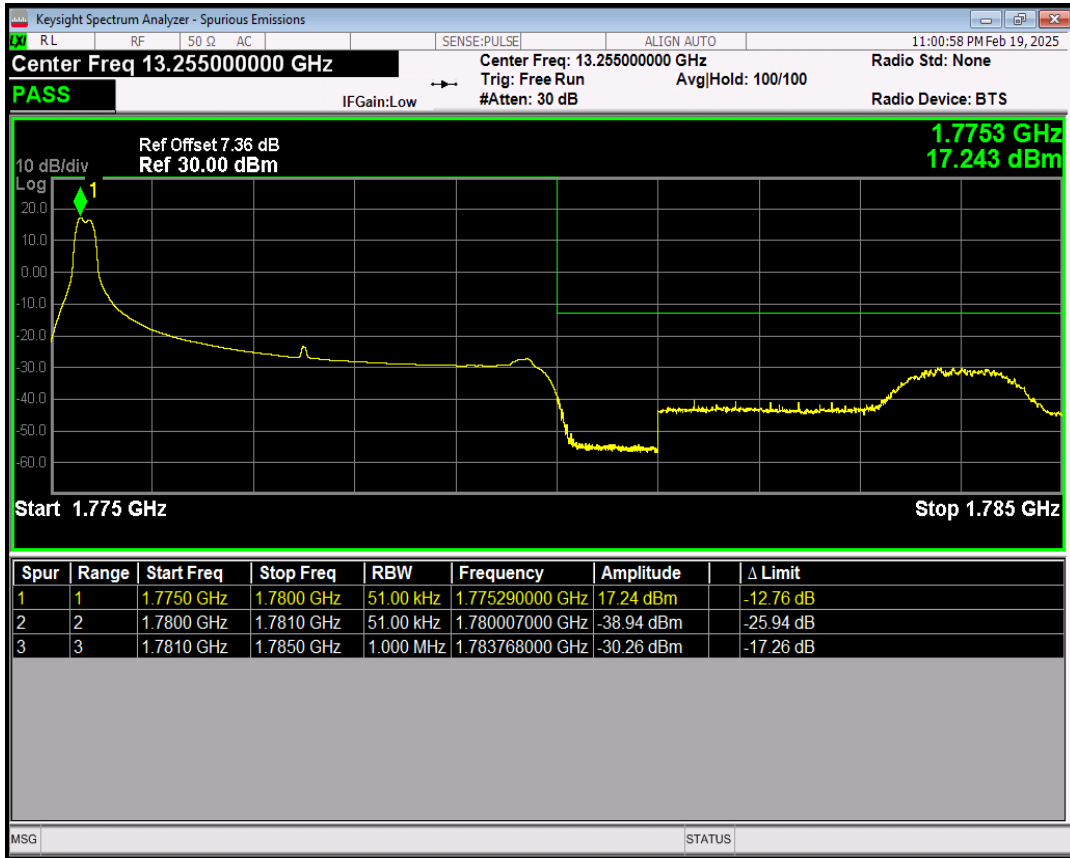

Band66 16QAM BW=5MHz Channel=132647 RB Size=1 Position=#0

Band66 16QAM BW=5MHz Channel=132647 RB Size=1 Position=#Max