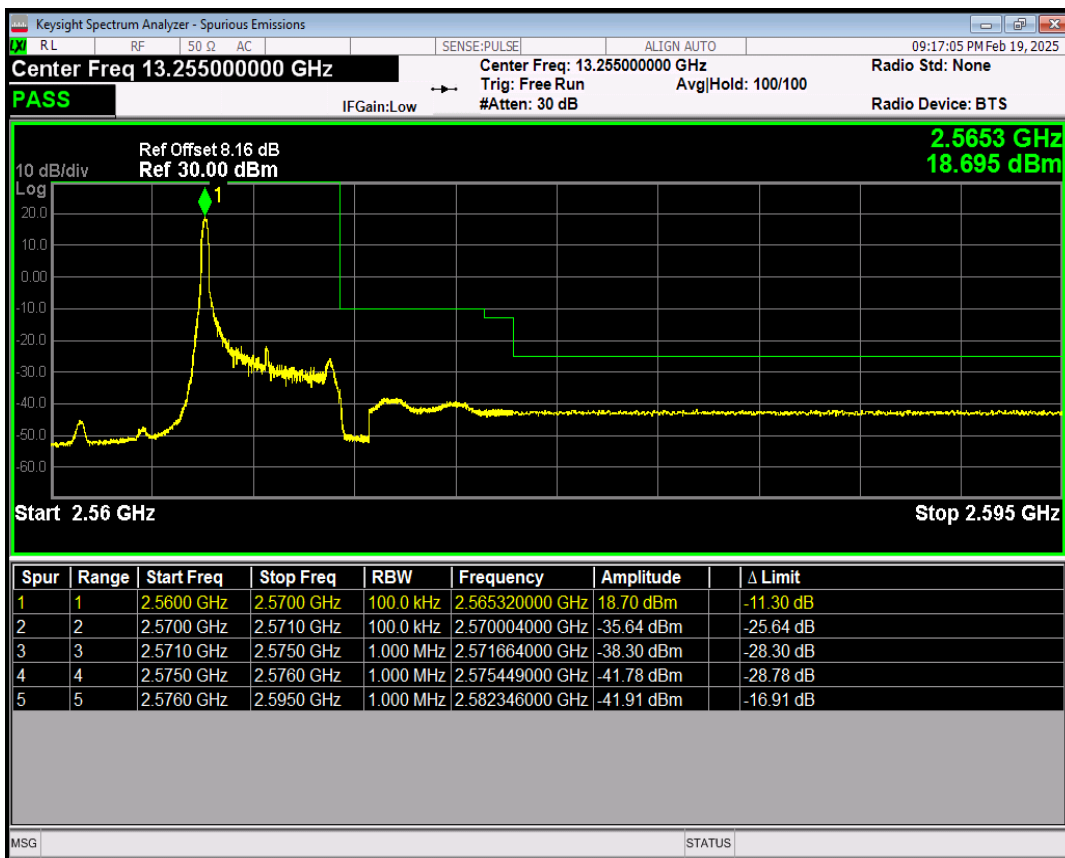

Band7 QPSK BW=5MHz Channel=21425 RB Size=1 Position=#0

Band7 QPSK BW=5MHz Channel=21425 RB Size=1 Position=#Max