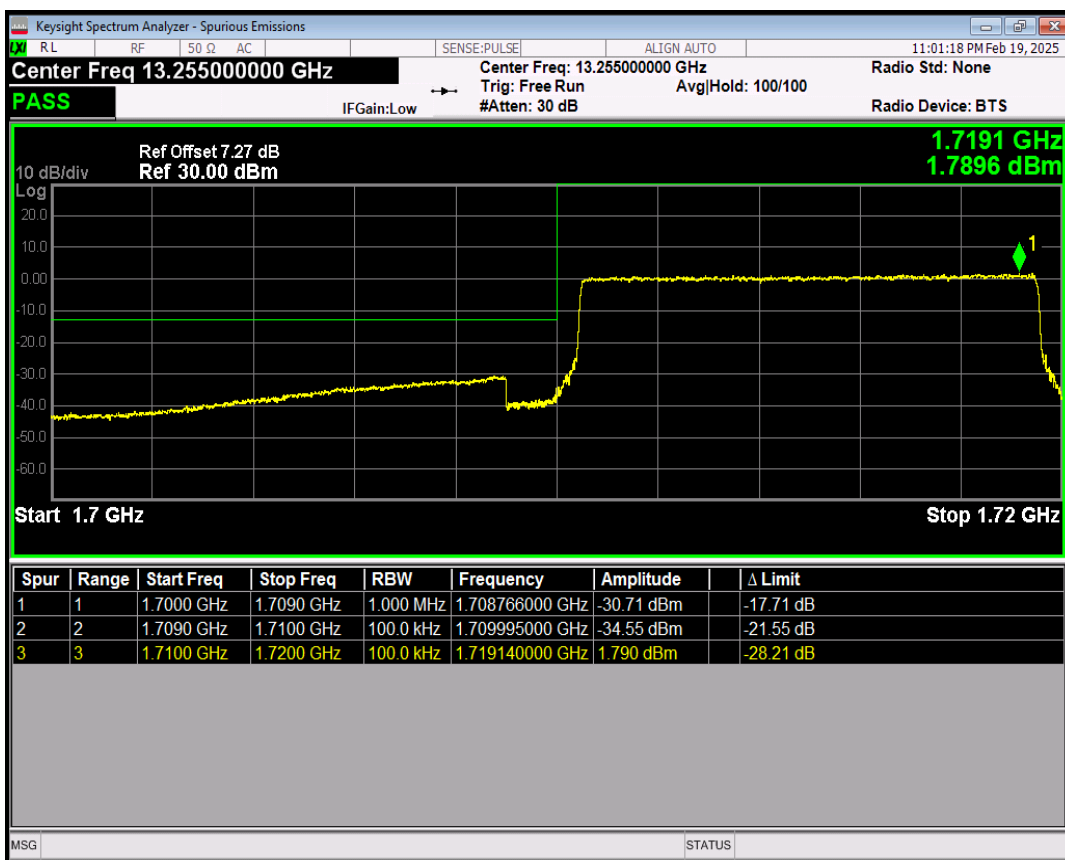

Band66 QPSK BW=10MHz Channel=132022 RB Size=50 Position=#0

Band66 16QAM BW=10MHz Channel=132022 RB Size=1 Position=#0