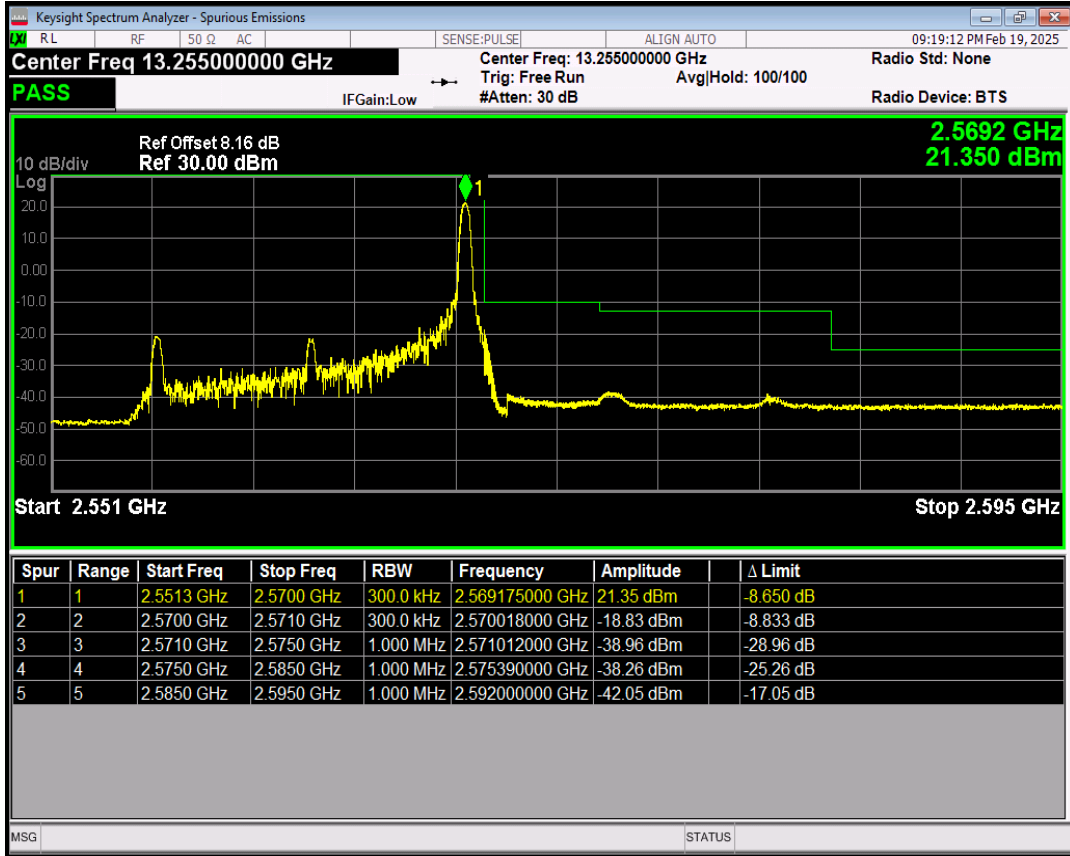

Band7 16QAM BW=15MHz Channel=20825 RB Size=1 Position=#Max

Band7 16QAM BW=15MHz Channel=20825 RB Size=75 Position=#0

Band7 QPSK BW=15MHz Channel=21375 RB Size=1 Position=#0

Band7 QPSK BW=15MHz Channel=21375 RB Size=1 Position=#Max