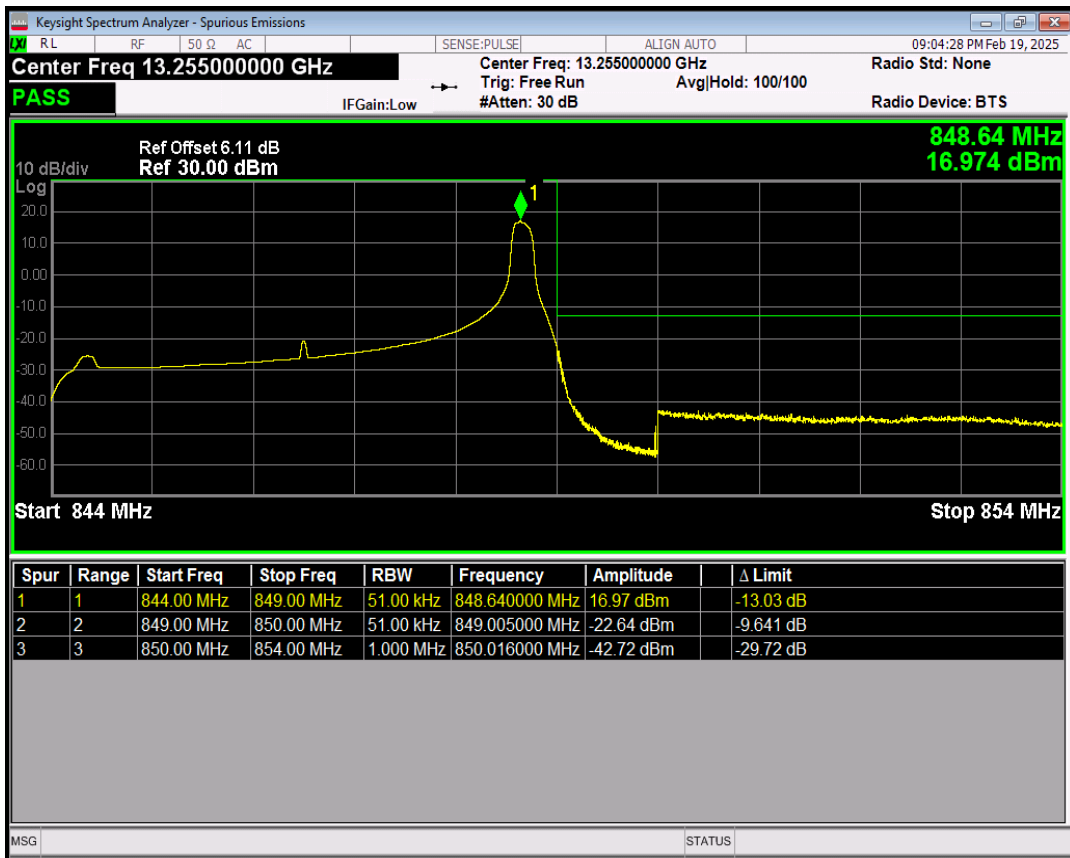

Band5 16QAM BW=5MHz Channel=20625 RB Size=1 Position=#Max

Band5 16QAM BW=5MHz Channel=20625 RB Size=25 Position=#0