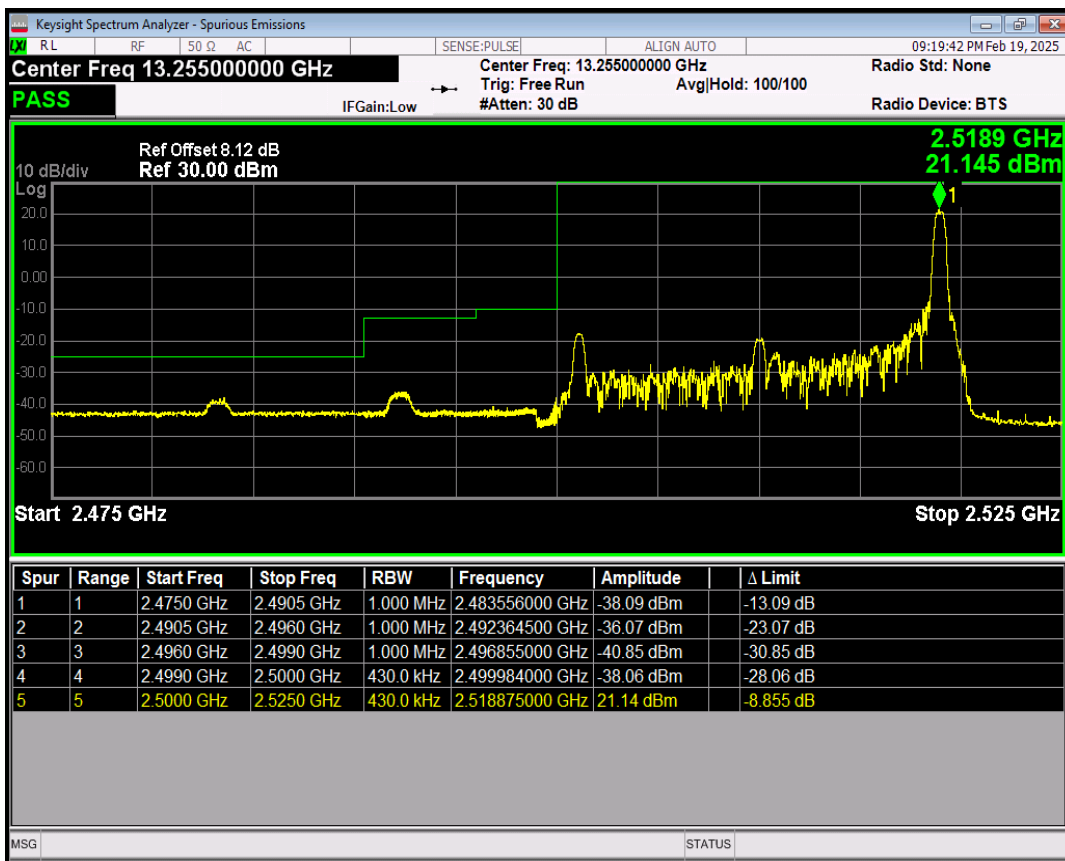

Band7 QPSK BW=20MHz Channel=20850 RB Size=1 Position=#Max

Band7 QPSK BW=20MHz Channel=20850 RB Size=100 Position=#0