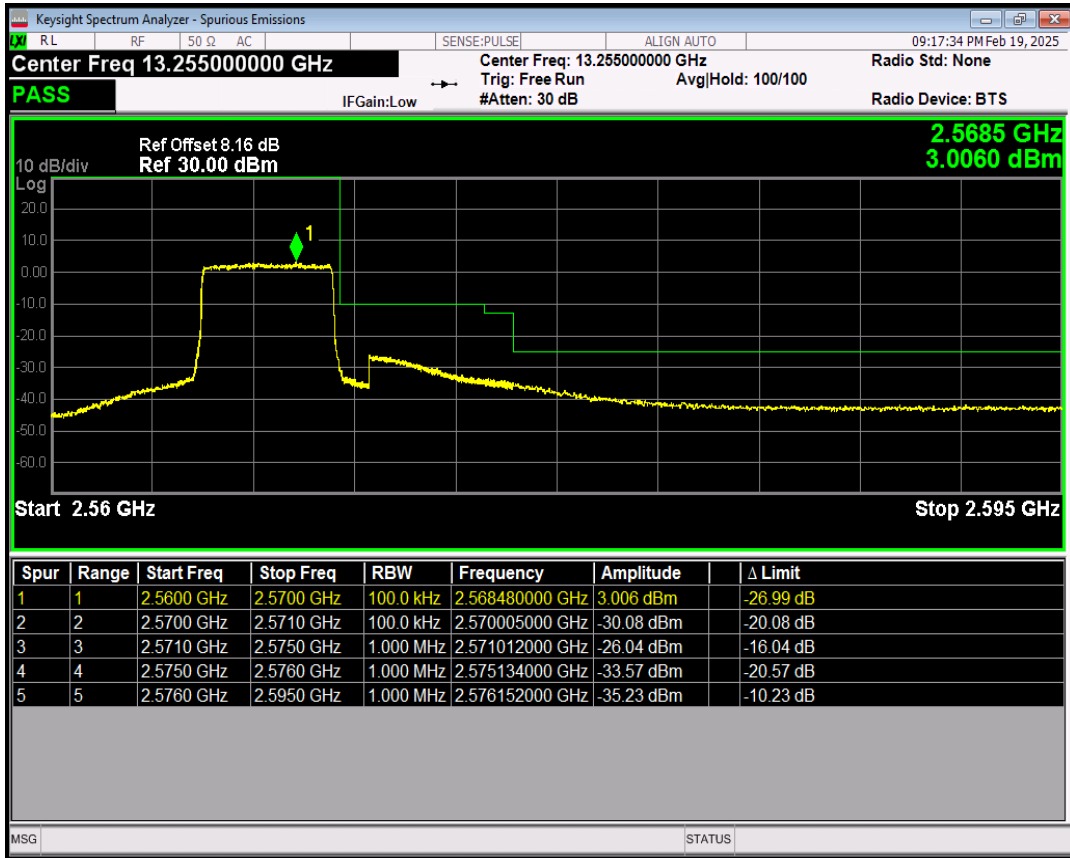

Band7 QPSK BW=5MHz Channel=21425 RB Size=25 Position=#0

Band7 16QAM BW=5MHz Channel=21425 RB Size=1 Position=#0

Band7 16QAM BW=5MHz Channel=21425 RB Size=1 Position=#Max

Band7 16QAM BW=5MHz Channel=21425 RB Size=25 Position=#0