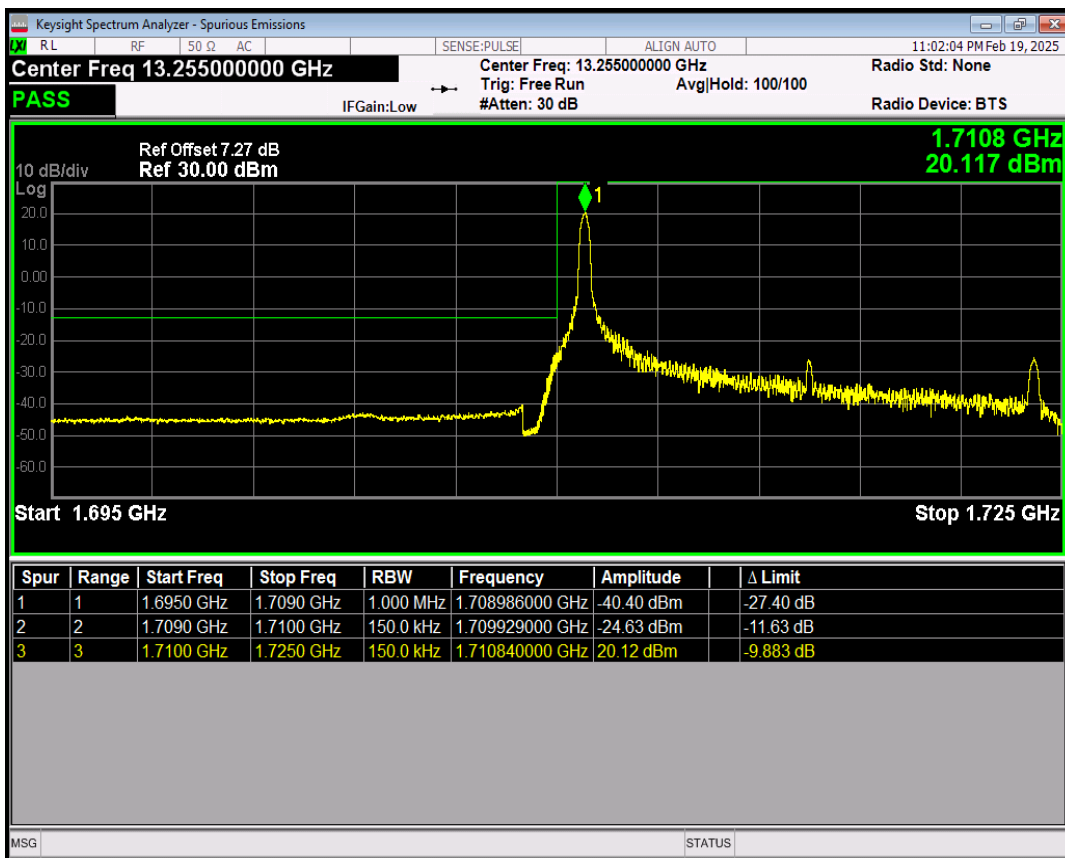

Band66 QPSK BW=15MHz Channel=132047 RB Size=1 Position=#0

Band66 QPSK BW=15MHz Channel=132047 RB Size=1 Position=#Max