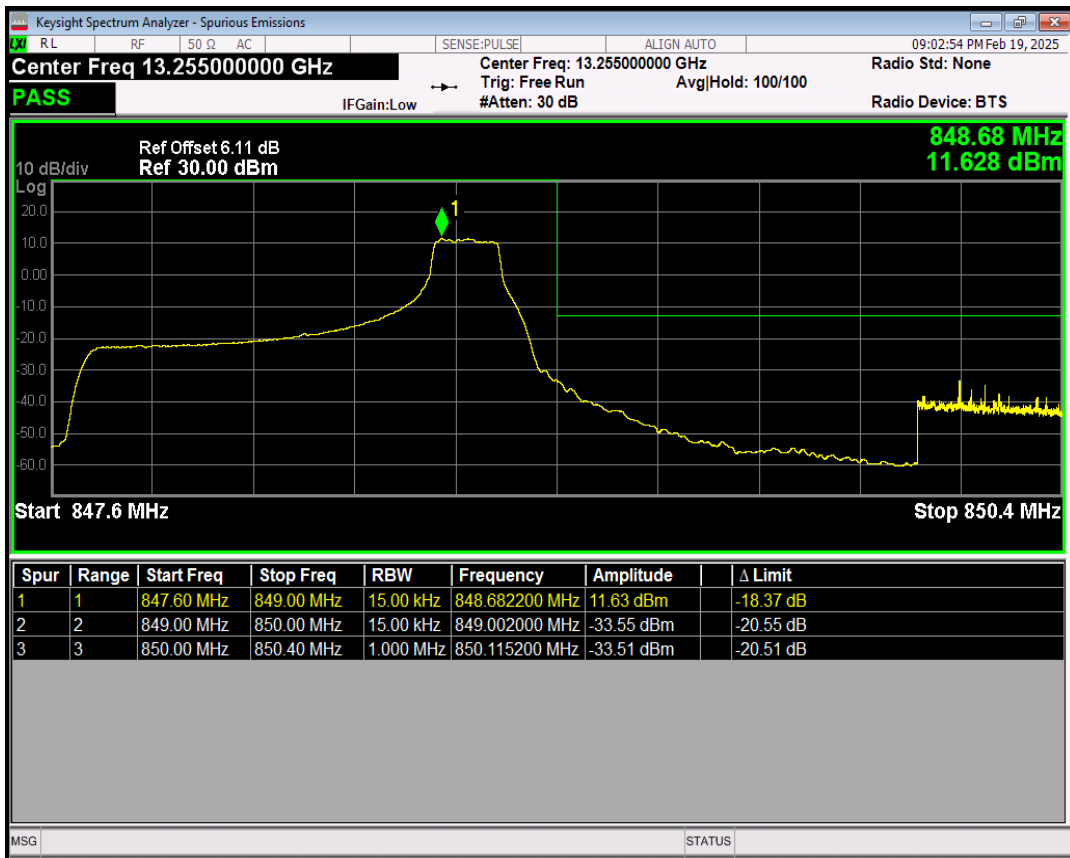

Band5 16QAM BW=1.4MHz Channel=20643 RB Size=1 Position=#Max

Band5 16QAM BW=1.4MHz Channel=20643 RB Size=6 Position=#0