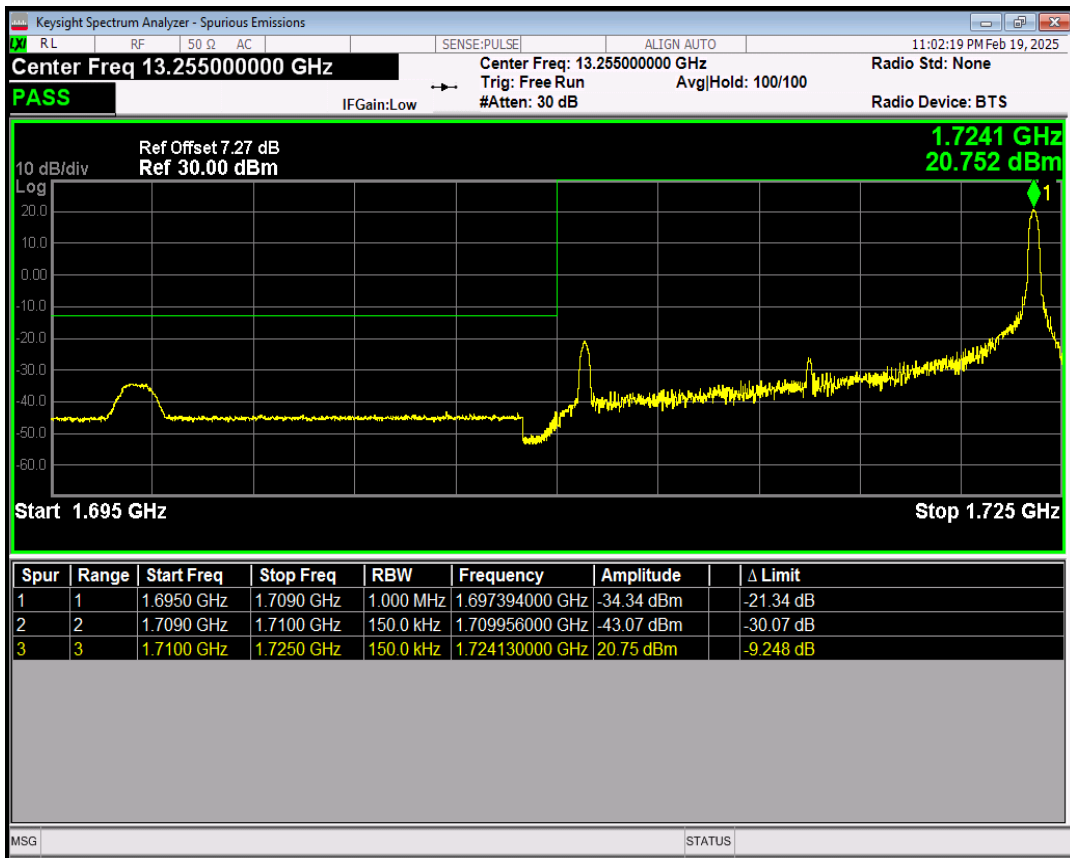

Band66 16QAM BW=15MHz Channel=132047 RB Size=1 Position=#Max

Band66 16QAM BW=15MHz Channel=132047 RB Size=75 Position=#0