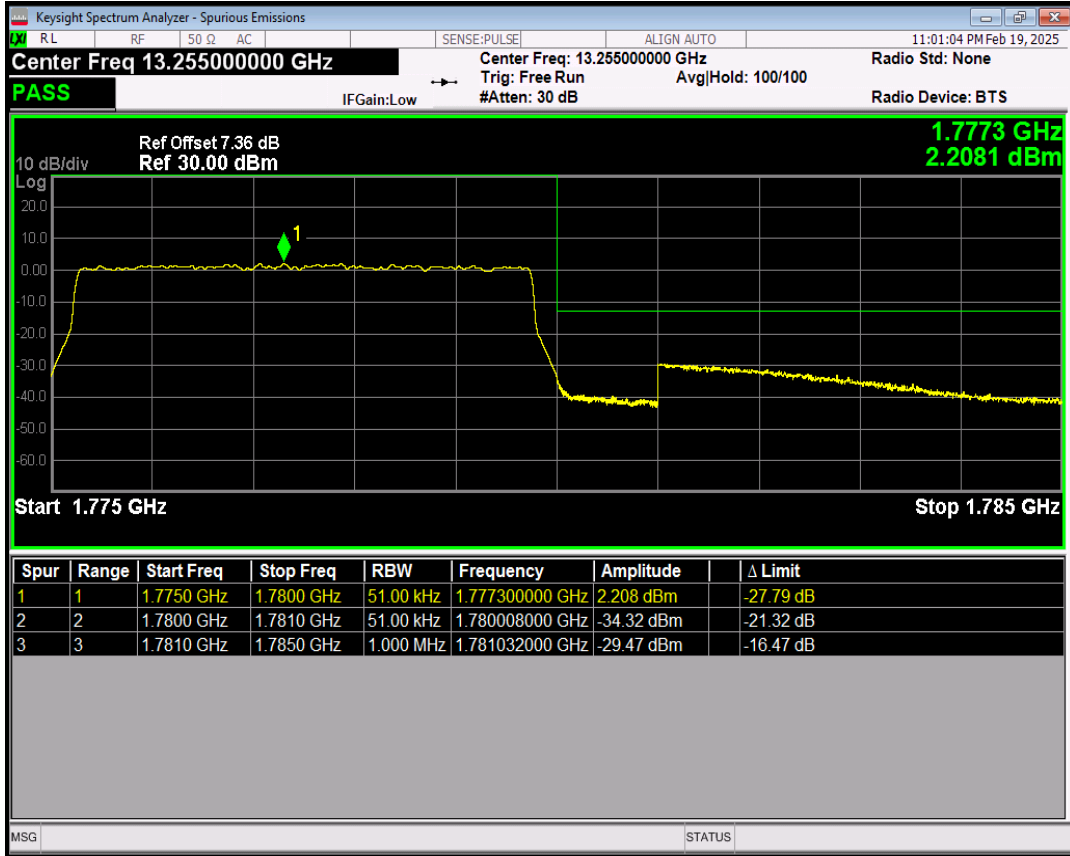

Band66 QPSK BW=5MHz Channel=132647 RB Size=25 Position=#0

Band66 16QAM BW=5MHz Channel=132647 RB Size=1 Position=#0

Band66 16QAM BW=5MHz Channel=132647 RB Size=1 Position=#Max

Band66 16QAM BW=5MHz Channel=132647 RB Size=25 Position=#0