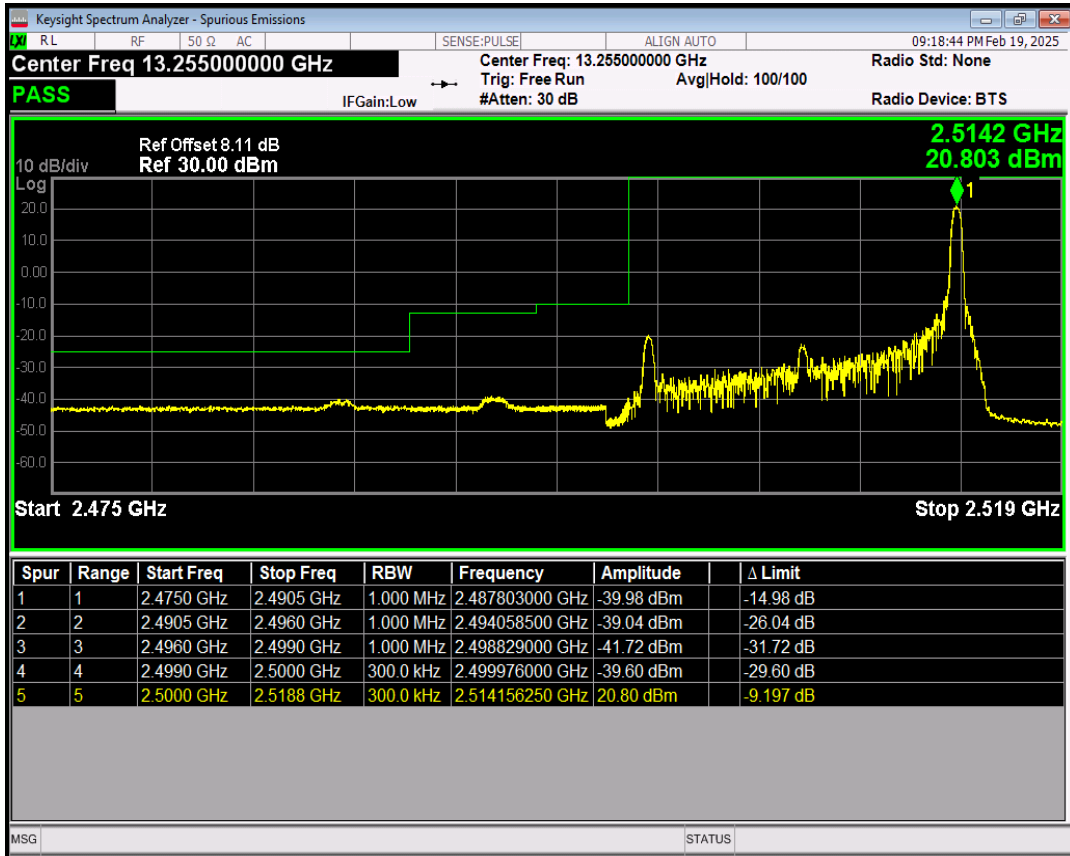

Band7 QPSK BW=15MHz Channel=20825 RB Size=1 Position=#Max

Band7 QPSK BW=15MHz Channel=20825 RB Size=75 Position=#0