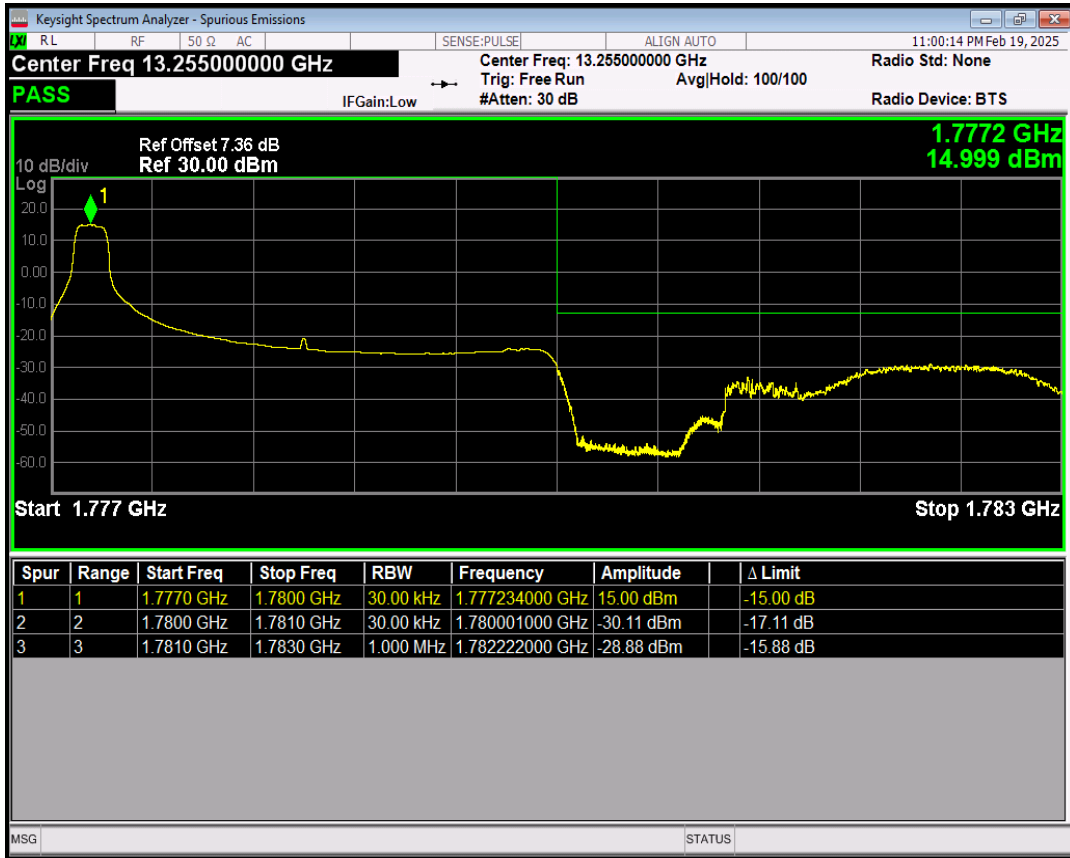

Band66 16QAM BW=3MHz Channel=132657 RB Size=1 Position=#0

Band66 16QAM BW=3MHz Channel=132657 RB Size=1 Position=#Max