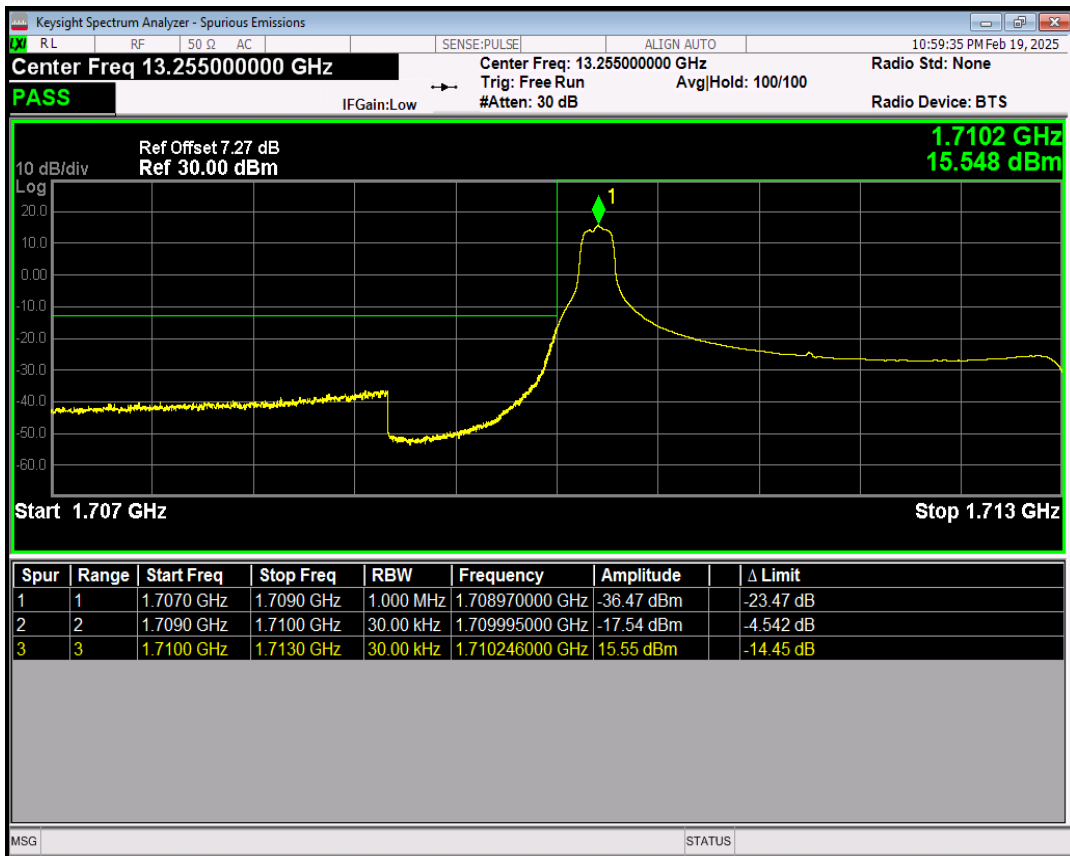

Band66 QPSK BW=3MHz Channel=131987 RB Size=1 Position=#0

Band66 QPSK BW=3MHz Channel=131987 RB Size=1 Position=#Max