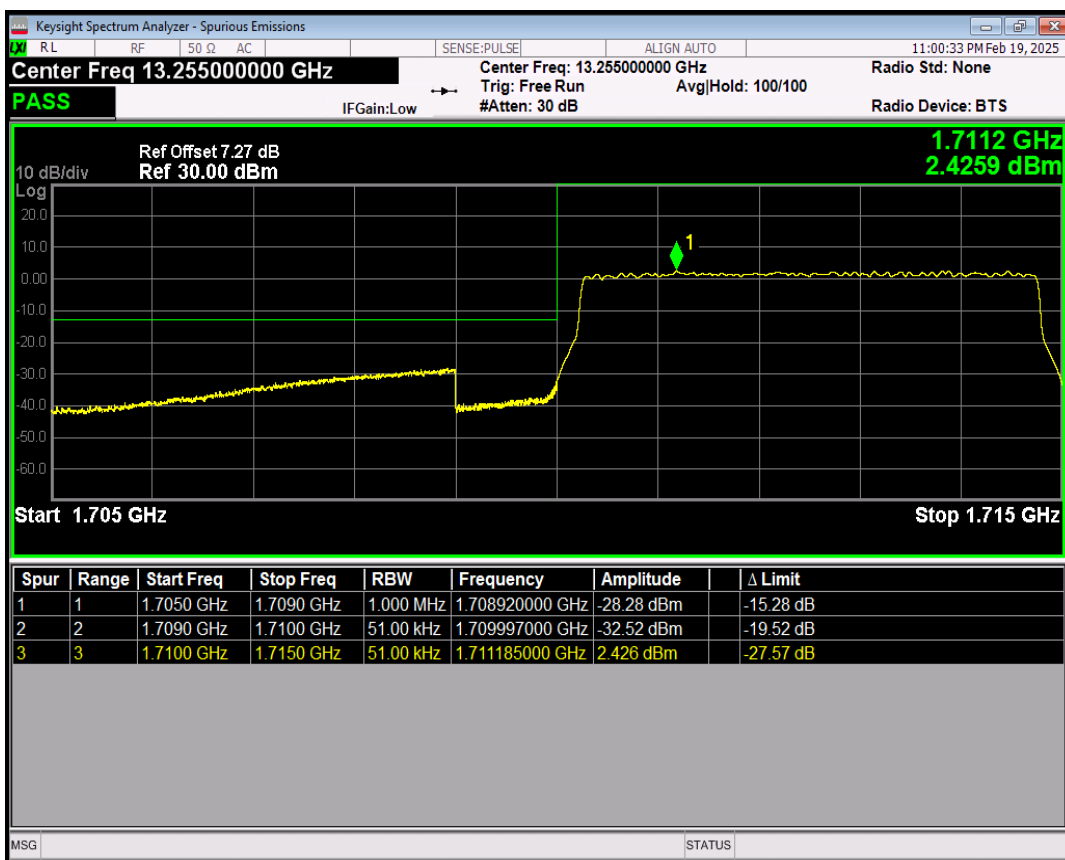

Band66 QPSK BW=5MHz Channel=131997 RB Size=25 Position=#0

Band66 16QAM BW=5MHz Channel=131997 RB Size=1 Position=#0