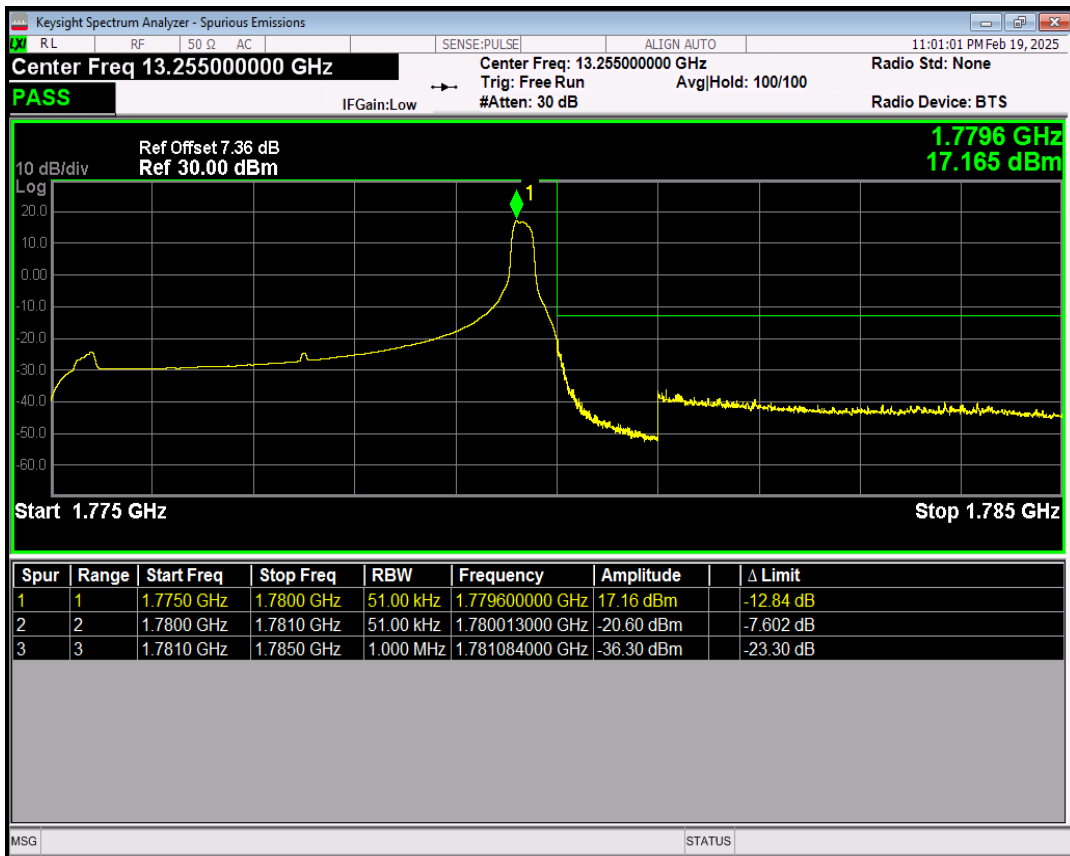

Band66 16QAM BW=5MHz Channel=132647 RB Size=1 Position=#Max

Band66 16QAM BW=5MHz Channel=132647 RB Size=25 Position=#0