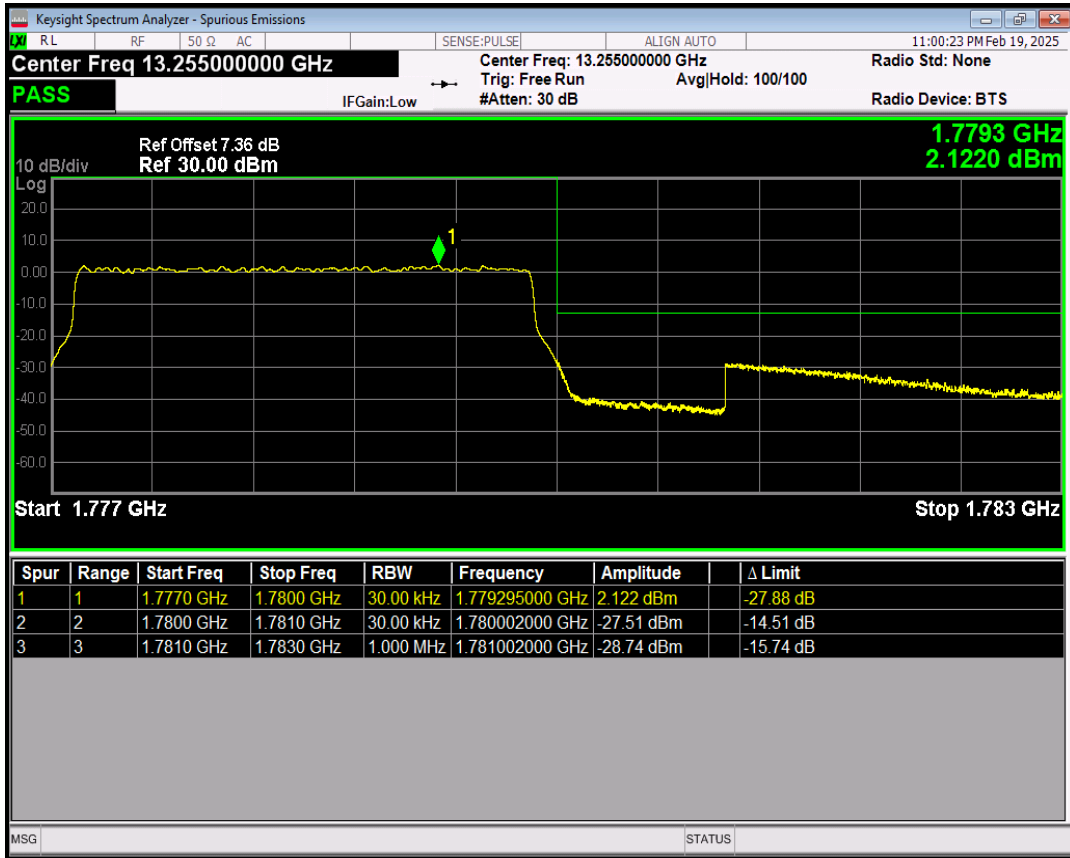

Band66 QPSK BW=3MHz Channel=132657 RB Size=15 Position=#0

Band66 16QAM BW=3MHz Channel=132657 RB Size=1 Position=#0

Band66 16QAM BW=3MHz Channel=132657 RB Size=1 Position=#Max

Band66 16QAM BW=3MHz Channel=132657 RB Size=15 Position=#0