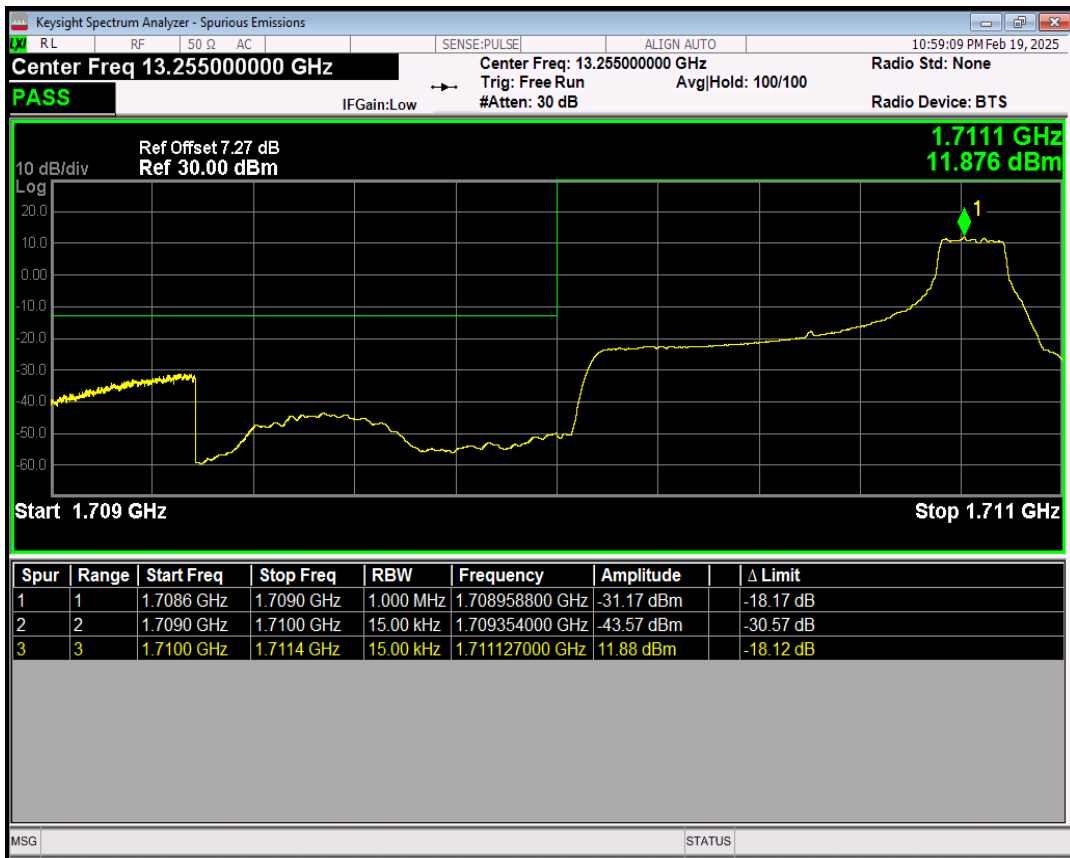

Band66 16QAM BW=1.4MHz Channel=131979 RB Size=1 Position=#Max

Band66 16QAM BW=1.4MHz Channel=131979 RB Size=6 Position=#0