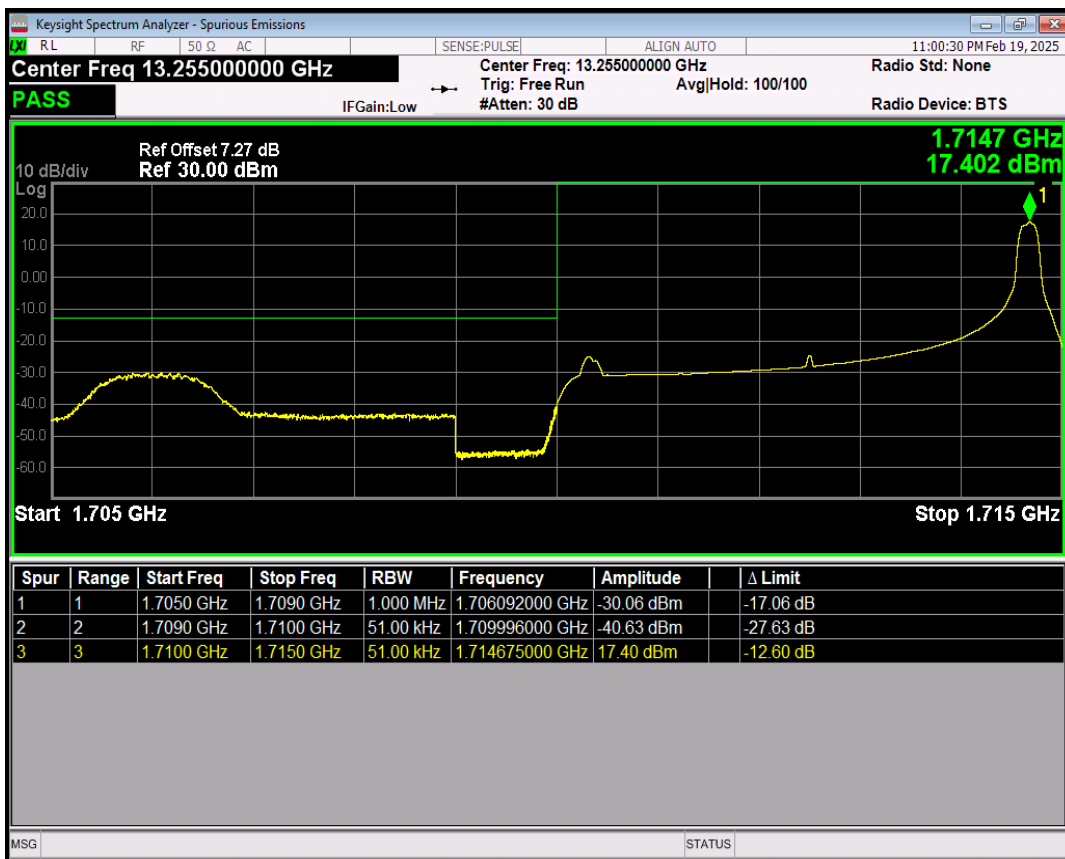

Band66 QPSK BW=5MHz Channel=131997 RB Size=1 Position=#Max

Band66 QPSK BW=5MHz Channel=131997 RB Size=25 Position=#0