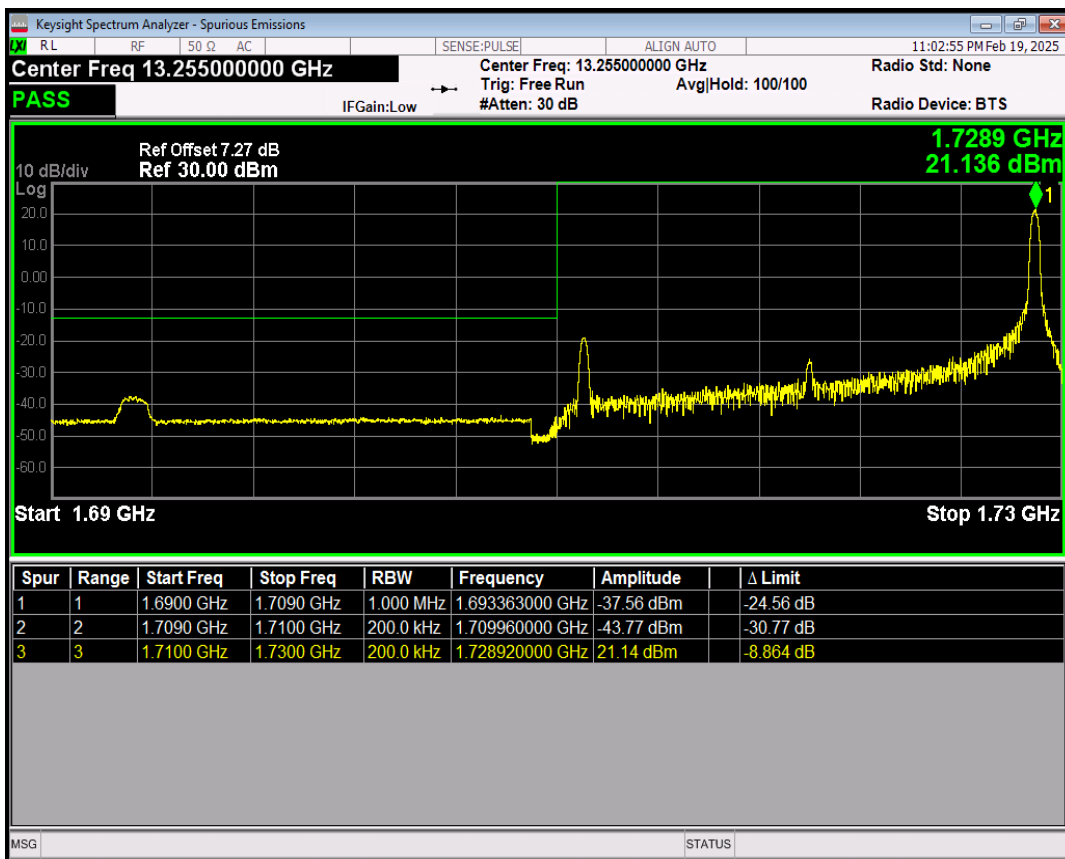

Band66 QPSK BW=20MHz Channel=132072 RB Size=1 Position=#Max

Band66 QPSK BW=20MHz Channel=132072 RB Size=100 Position=#0