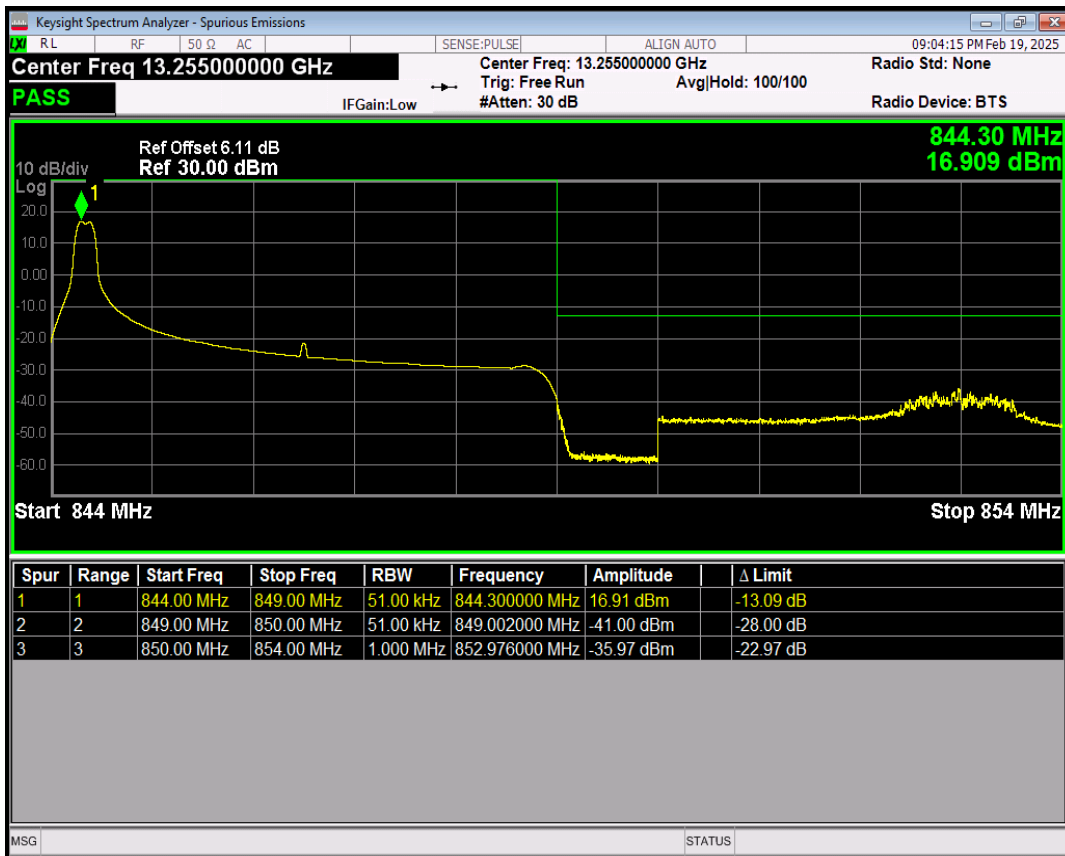

Band5 QPSK BW=5MHz Channel=20625 RB Size=1 Position=#0

Band5 QPSK BW=5MHz Channel=20625 RB Size=1 Position=#Max