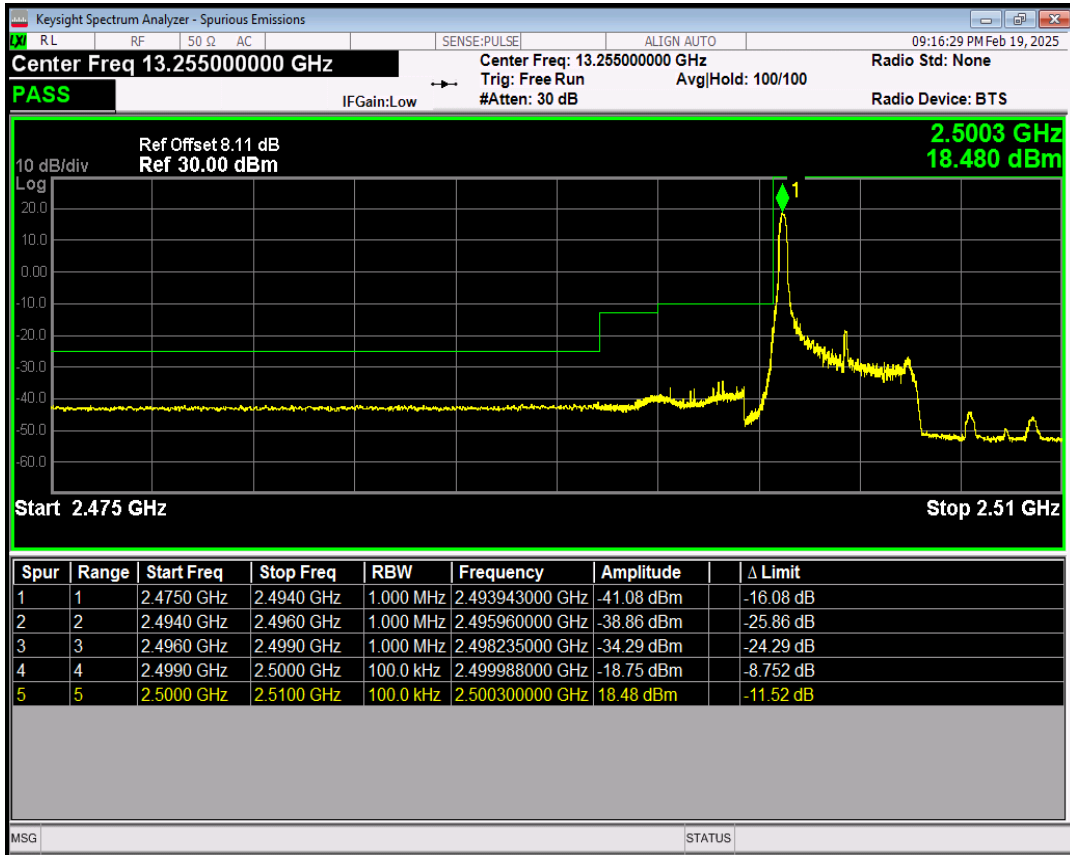

Band7 QPSK BW=5MHz Channel=20775 RB Size=1 Position=#0

Band7 QPSK BW=5MHz Channel=20775 RB Size=1 Position=#Max