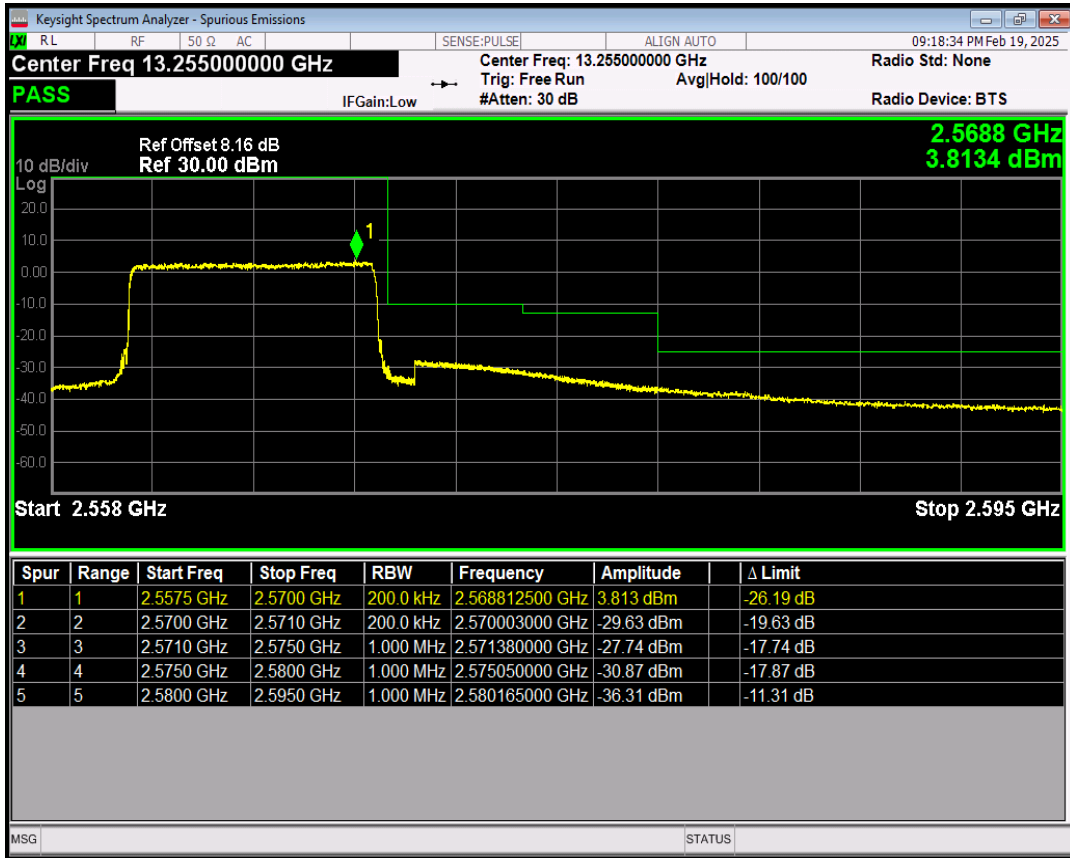

Band7 QPSK BW=10MHz Channel=21400 RB Size=50 Position=#0

Band7 16QAM BW=10MHz Channel=21400 RB Size=1 Position=#0

Band7 16QAM BW=10MHz Channel=21400 RB Size=1 Position=#Max

Band7 16QAM BW=10MHz Channel=21400 RB Size=50 Position=#0