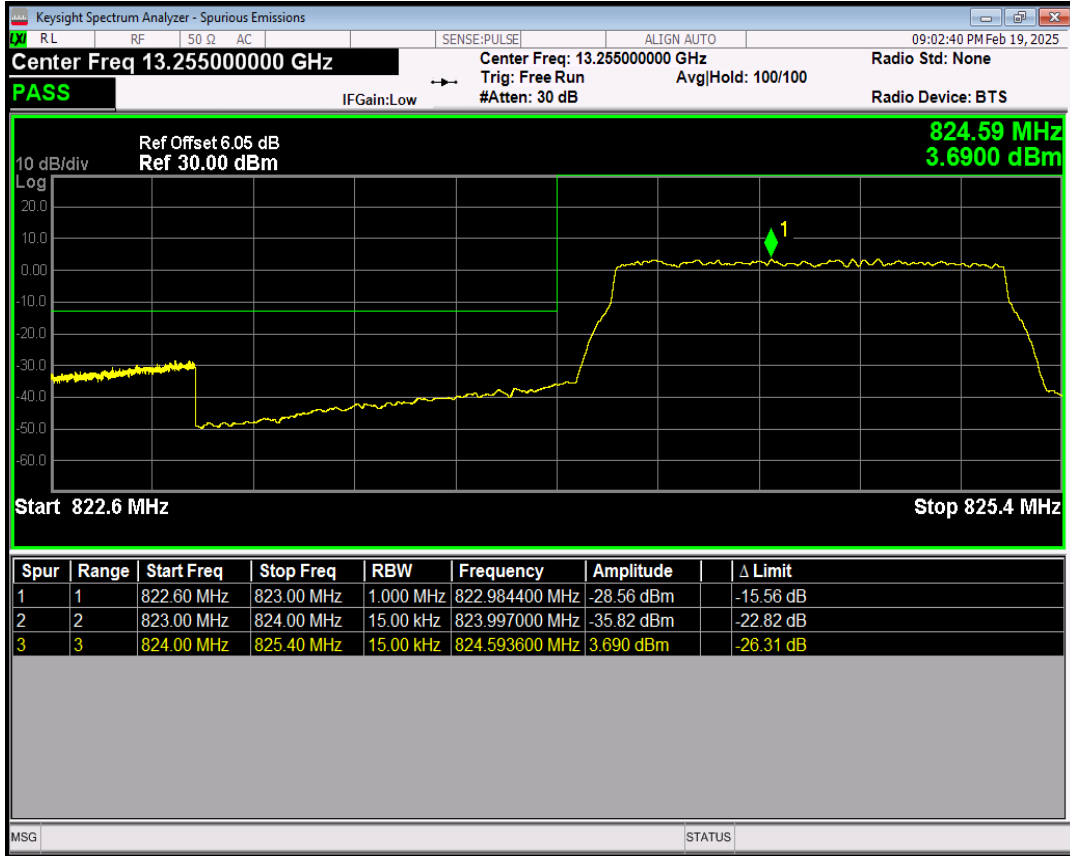

Band5 16QAM BW=1.4MHz Channel=20407 RB Size=1 Position=#Max

Band5 16QAM BW=1.4MHz Channel=20407 RB Size=6 Position=#0

Band5 QPSK BW=1.4MHz Channel=20643 RB Size=1 Position=#0

Band5 QPSK BW=1.4MHz Channel=20643 RB Size=1 Position=#Max

Band5 QPSK BW=1.4MHz Channel=20643 RB Size=6 Position=#0

Band5 16QAM BW=1.4MHz Channel=20643 RB Size=1 Position=#0

Band5 16QAM BW=1.4MHz Channel=20643 RB Size=1 Position=#Max

Band5 16QAM BW=1.4MHz Channel=20643 RB Size=6 Position=#0