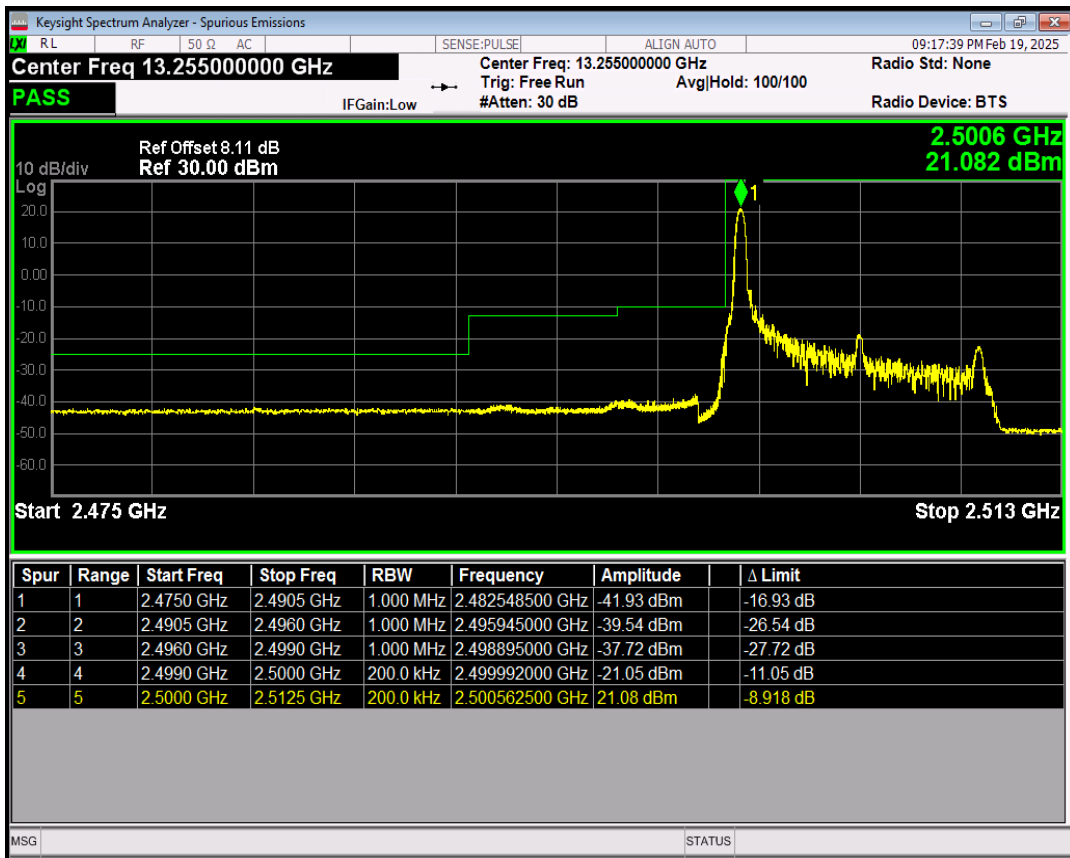

Band7 QPSK BW=10MHz Channel=20800 RB Size=1 Position=#0

Band7 QPSK BW=10MHz Channel=20800 RB Size=1 Position=#Max