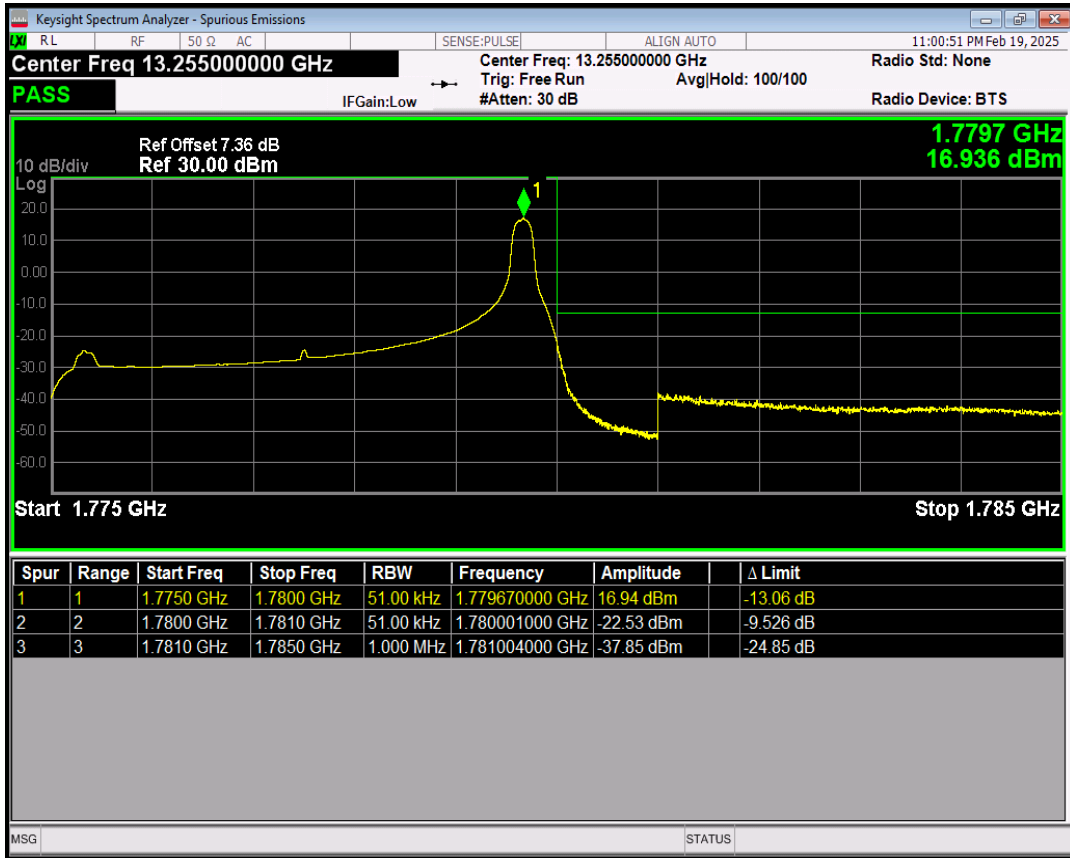

Band66 16QAM BW=5MHz Channel=131997 RB Size=1 Position=#Max

Band66 16QAM BW=5MHz Channel=131997 RB Size=25 Position=#0

Band66 QPSK BW=5MHz Channel=132647 RB Size=1 Position=#0

Band66 QPSK BW=5MHz Channel=132647 RB Size=1 Position=#Max