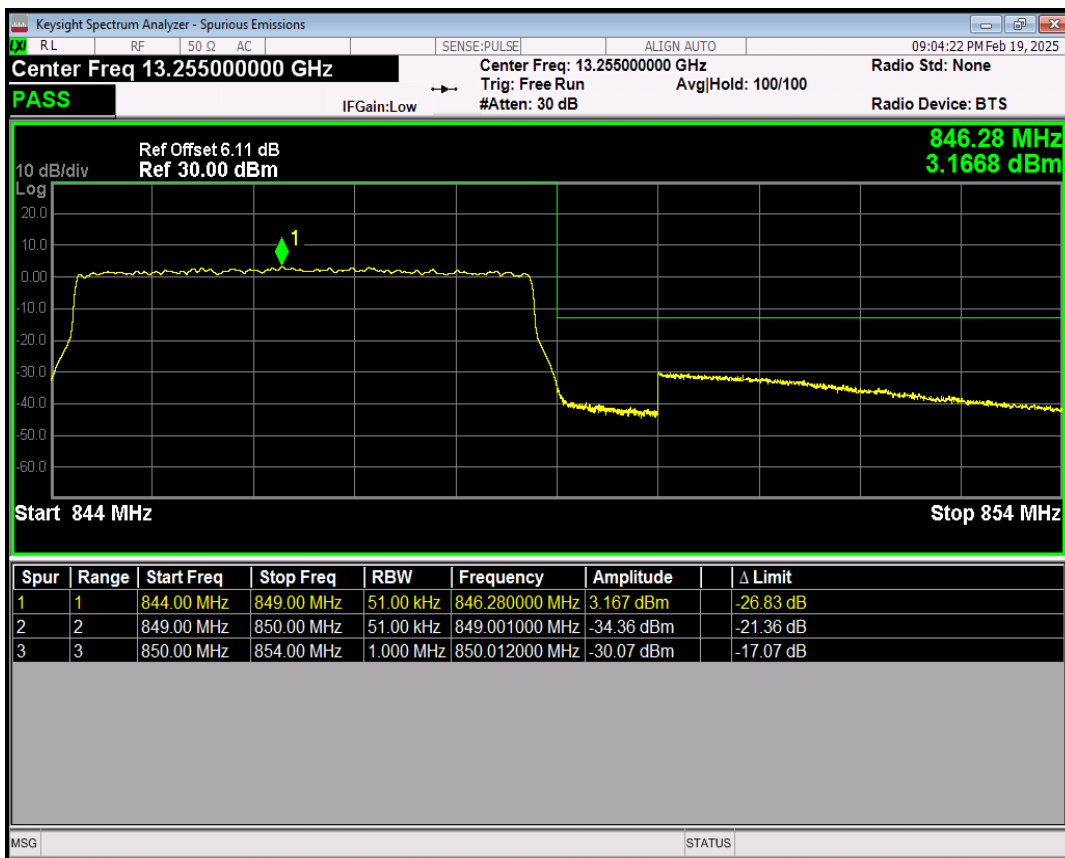

Band5 QPSK BW=5MHz Channel=20625 RB Size=25 Position=#0

Band5 16QAM BW=5MHz Channel=20625 RB Size=1 Position=#0