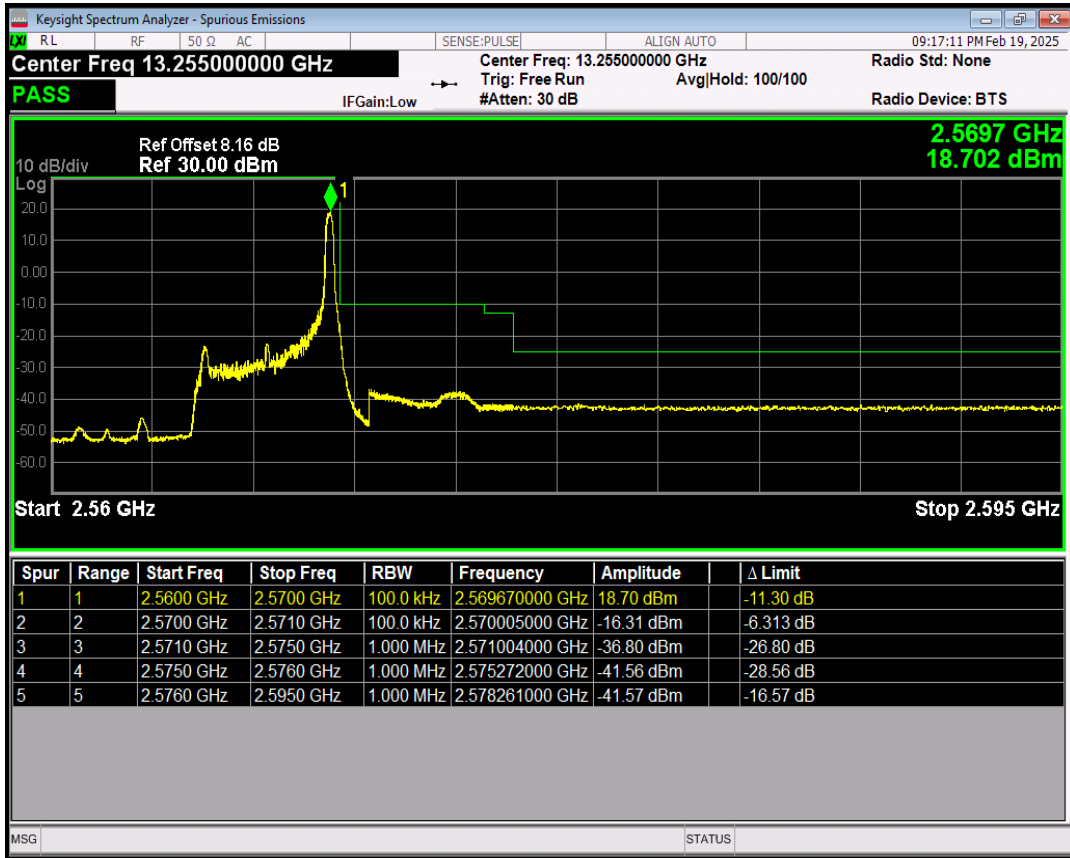

Band7 16QAM BW=5MHz Channel=20775 RB Size=1 Position=#Max

Band7 16QAM BW=5MHz Channel=20775 RB Size=25 Position=#0

Band7 QPSK BW=5MHz Channel=21425 RB Size=1 Position=#0

Band7 QPSK BW=5MHz Channel=21425 RB Size=1 Position=#Max