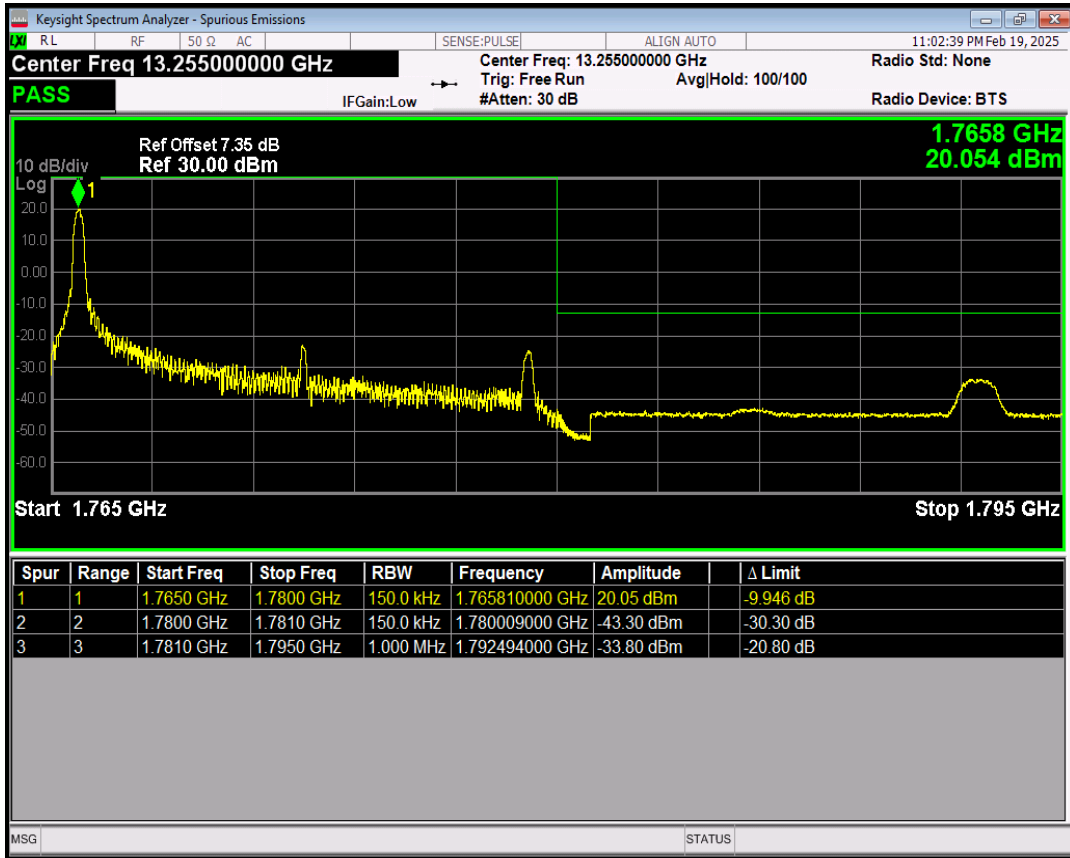

Band66 16QAM BW=15MHz Channel=132597 RB Size=1 Position=#0

Band66 16QAM BW=15MHz Channel=132597 RB Size=1 Position=#Max