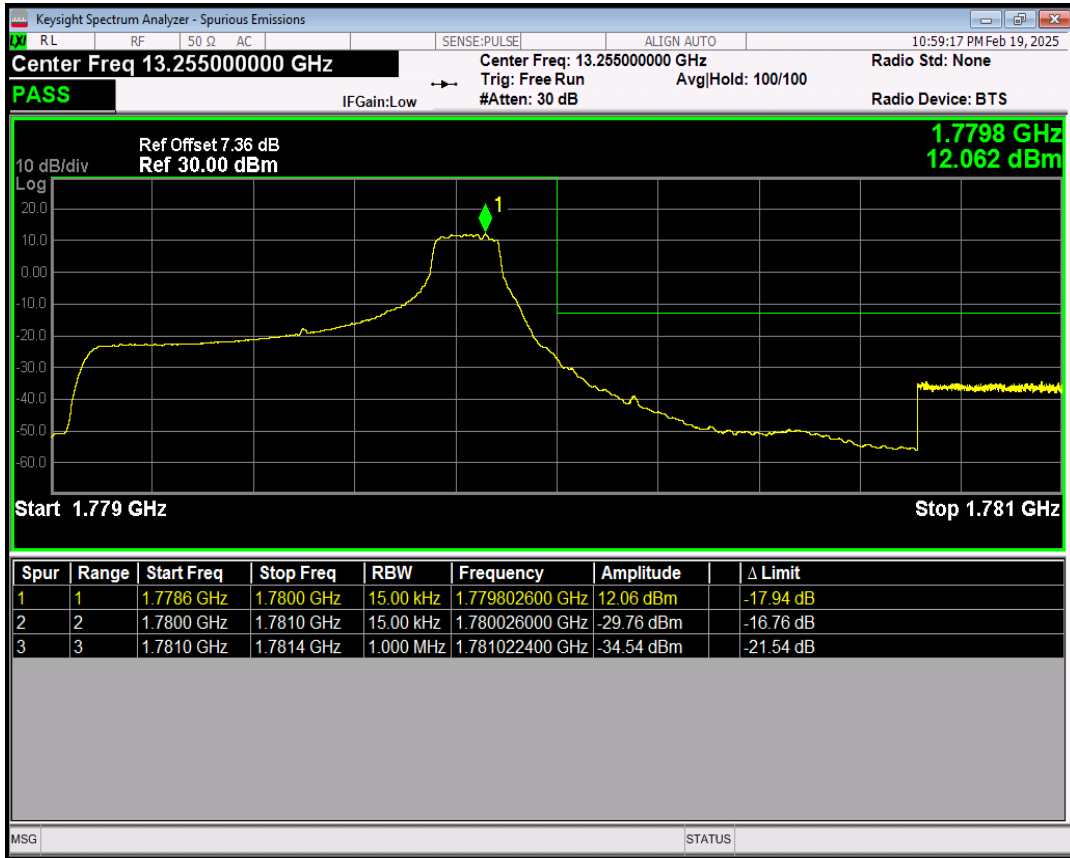

Band66 16QAM BW=1.4MHz Channel=131979 RB Size=1 Position=#Max

Band66 16QAM BW=1.4MHz Channel=131979 RB Size=6 Position=#0

Band66 QPSK BW=1.4MHz Channel=132665 RB Size=1 Position=#0

Band66 QPSK BW=1.4MHz Channel=132665 RB Size=1 Position=#Max