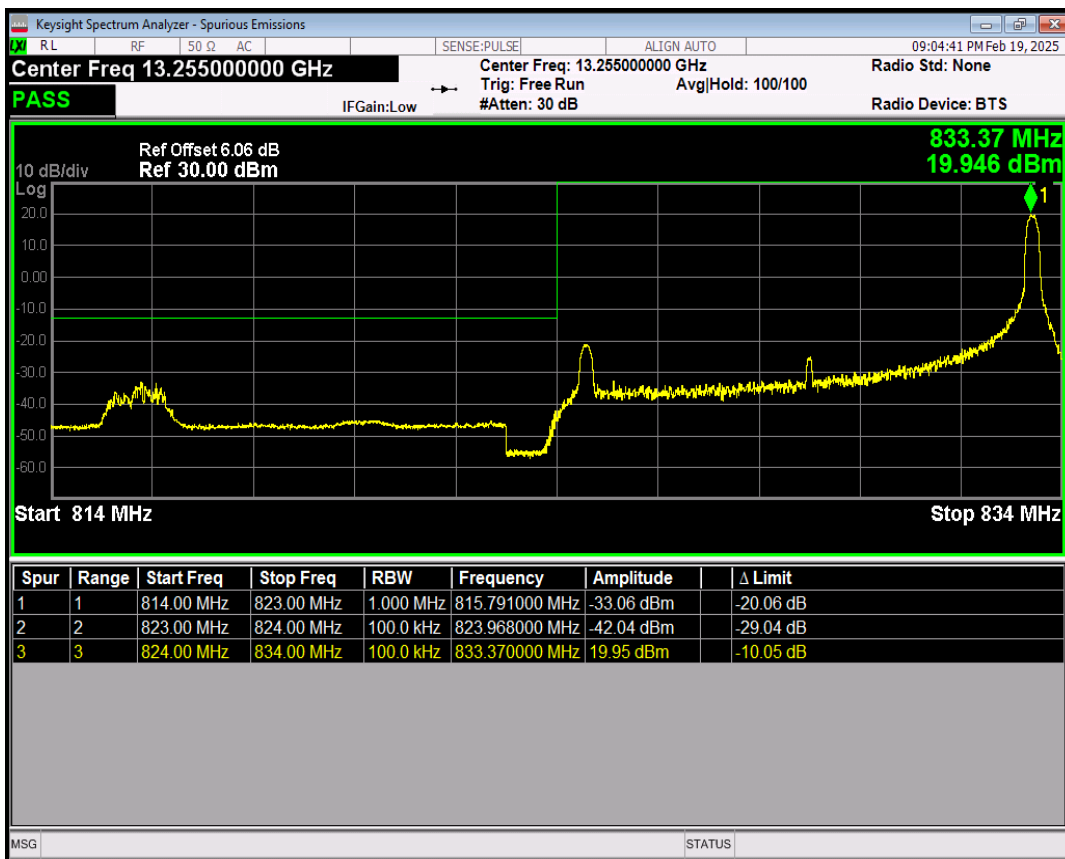

Band5 QPSK BW=10MHz Channel=20450 RB Size=1 Position=#Max

Band5 QPSK BW=10MHz Channel=20450 RB Size=50 Position=#0