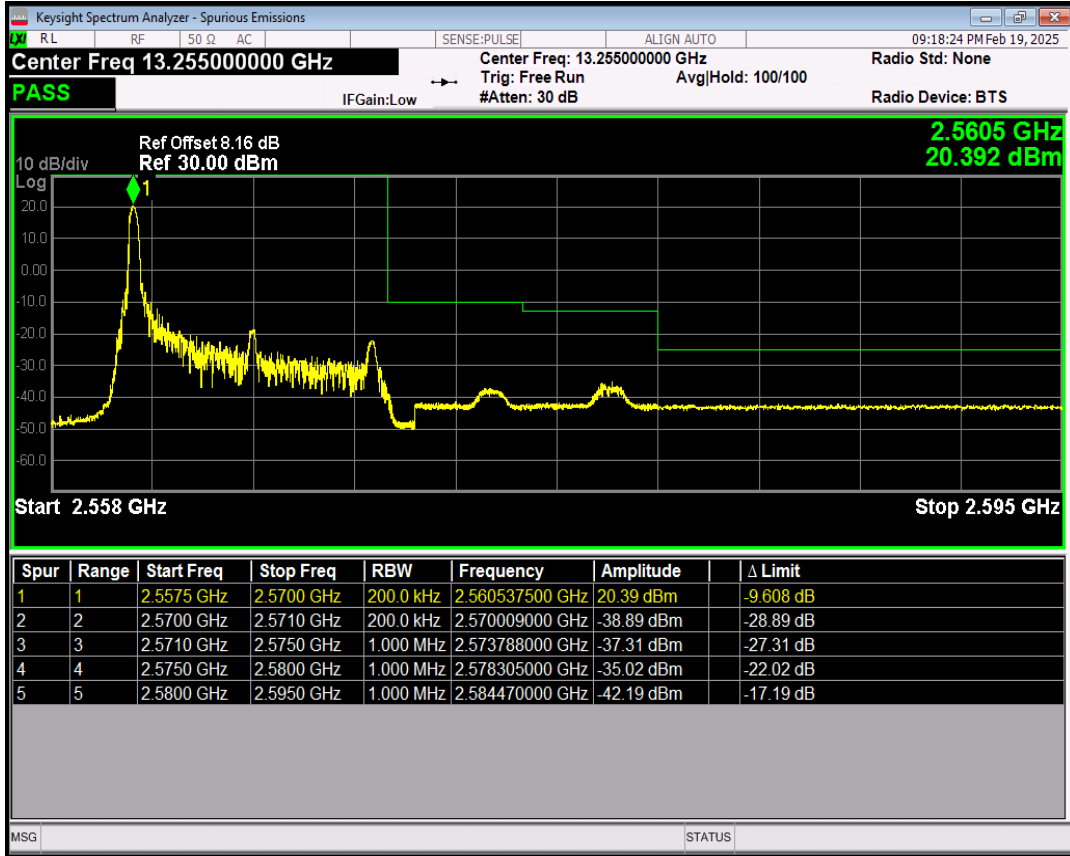

Band7 16QAM BW=10MHz Channel=21400 RB Size=1 Position=#0

Band7 16QAM BW=10MHz Channel=21400 RB Size=1 Position=#Max