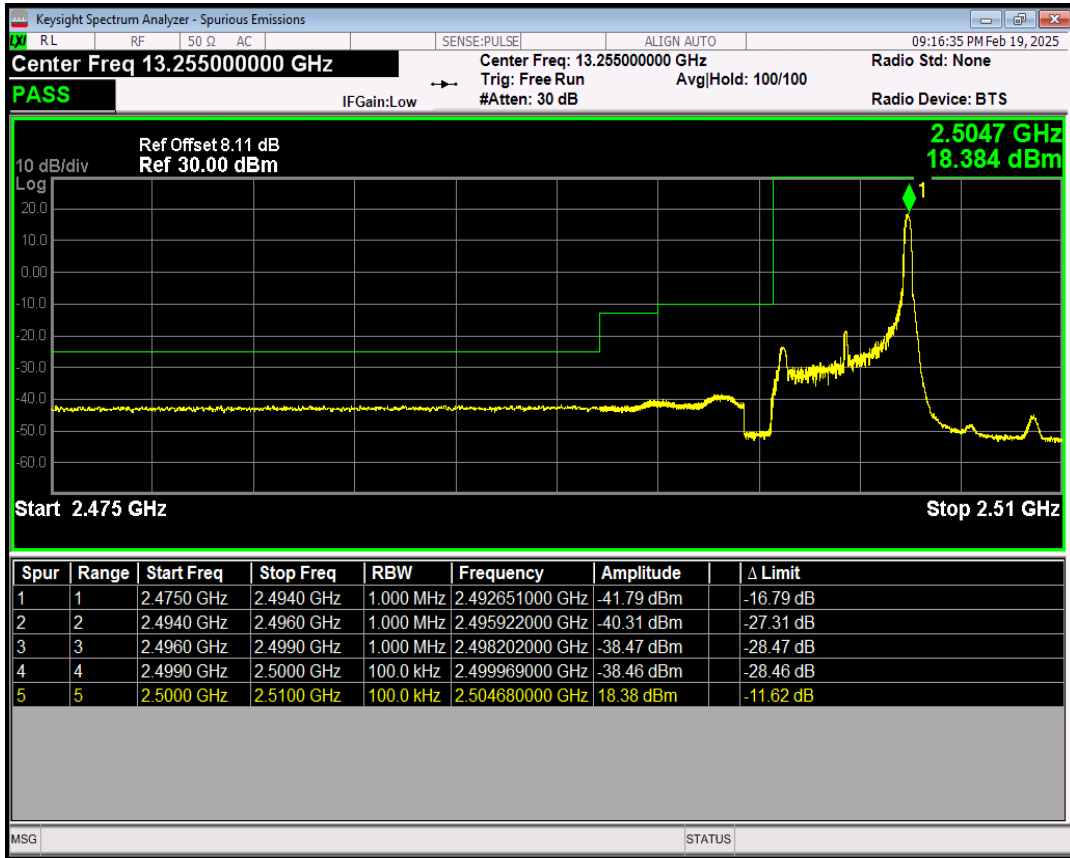

Band7 QPSK BW=5MHz Channel=20775 RB Size=1 Position=#Max

Band7 QPSK BW=5MHz Channel=20775 RB Size=25 Position=#0