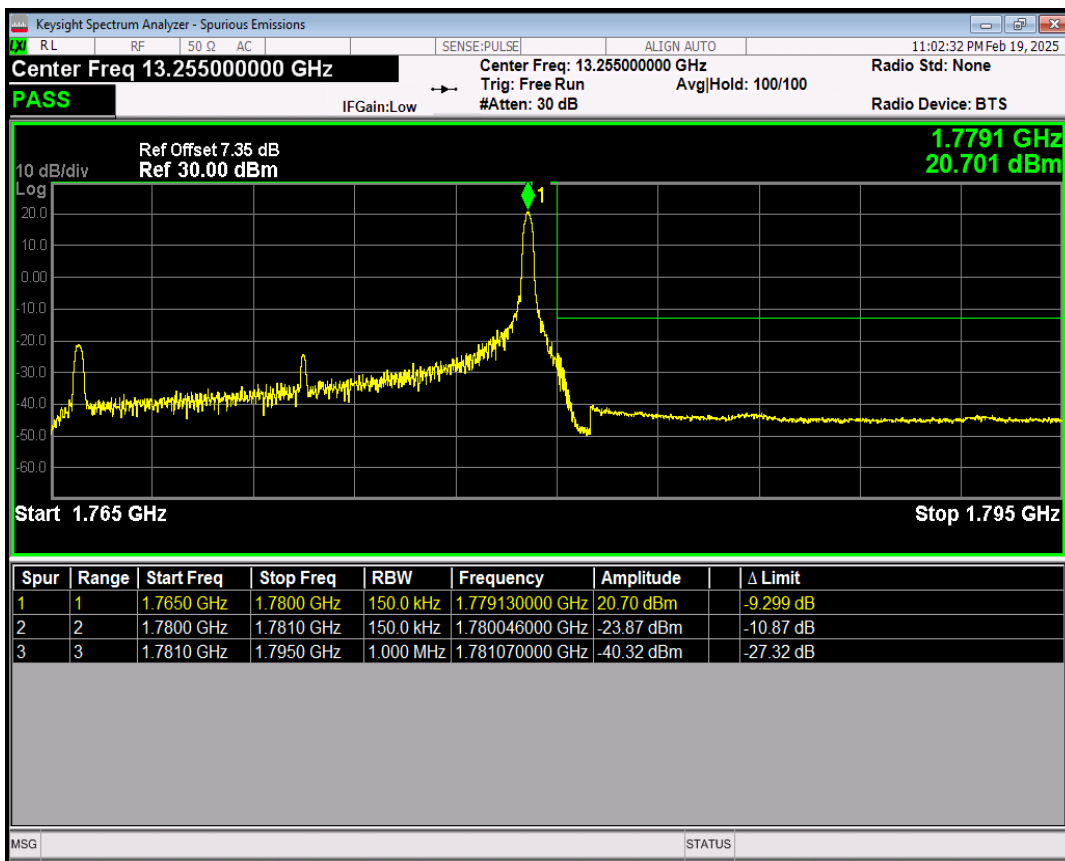

Band66 16QAM BW=15MHz Channel=132047 RB Size=1 Position=#Max

Band66 16QAM BW=15MHz Channel=132047 RB Size=75 Position=#0

Band66 QPSK BW=15MHz Channel=132597 RB Size=1 Position=#0

Band66 QPSK BW=15MHz Channel=132597 RB Size=1 Position=#Max