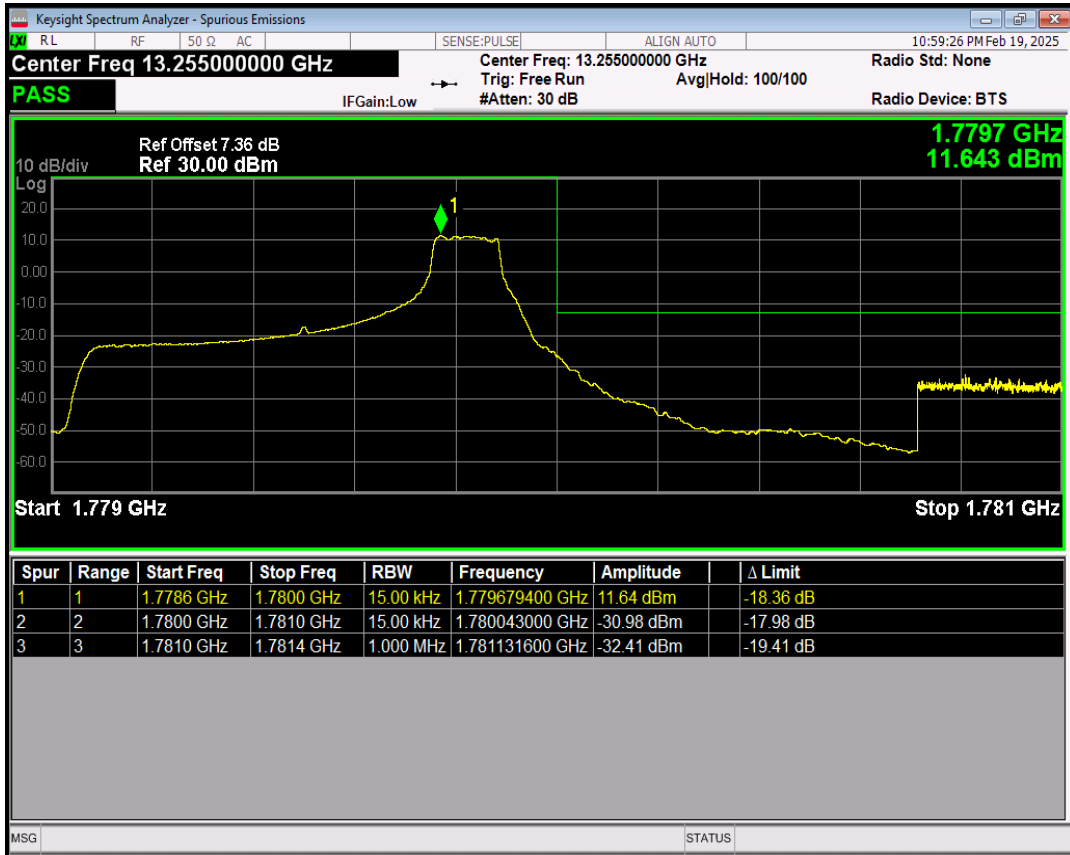

Band66 16QAM BW=1.4MHz Channel=132665 RB Size=1 Position=#Max

Band66 16QAM BW=1.4MHz Channel=132665 RB Size=6 Position=#0