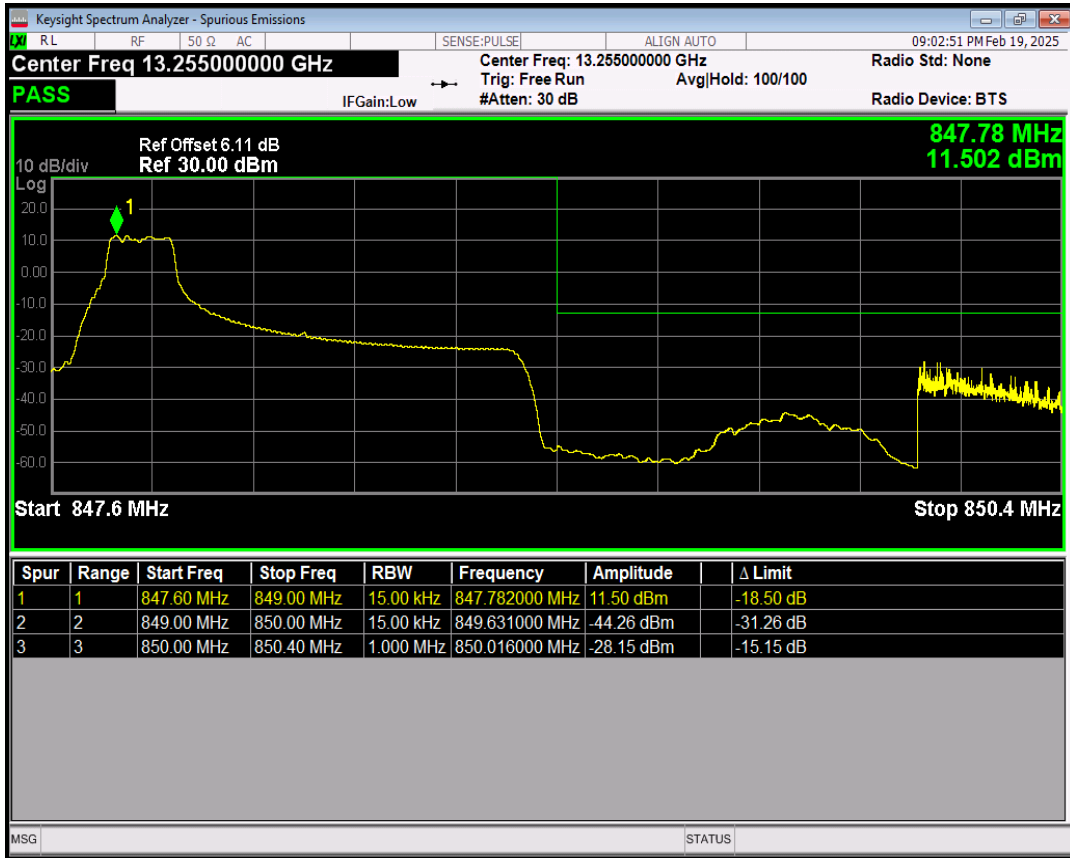

Band5 16QAM BW=1.4MHz Channel=20407 RB Size=1 Position=#Max

Band5 16QAM BW=1.4MHz Channel=20407 RB Size=6 Position=#0

Band5 QPSK BW=1.4MHz Channel=20643 RB Size=1 Position=#0

Band5 QPSK BW=1.4MHz Channel=20643 RB Size=1 Position=#Max

Band5 QPSK BW=1.4MHz Channel=20643 RB Size=6 Position=#0

Band5 16QAM BW=1.4MHz Channel=20643 RB Size=1 Position=#0

Band5 16QAM BW=1.4MHz Channel=20643 RB Size=1 Position=#Max

Band5 16QAM BW=1.4MHz Channel=20643 RB Size=6 Position=#0