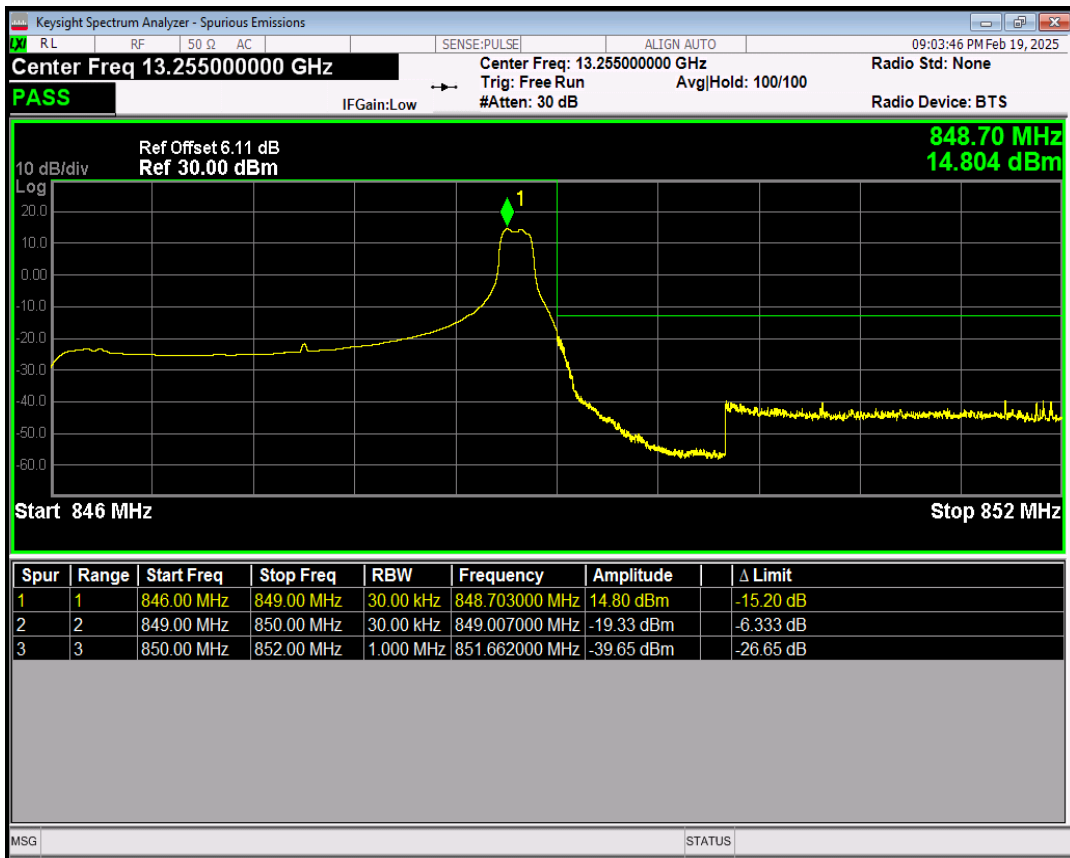

Band5 16QAM BW=3MHz Channel=20635 RB Size=1 Position=#Max

Band5 16QAM BW=3MHz Channel=20635 RB Size=15 Position=#0