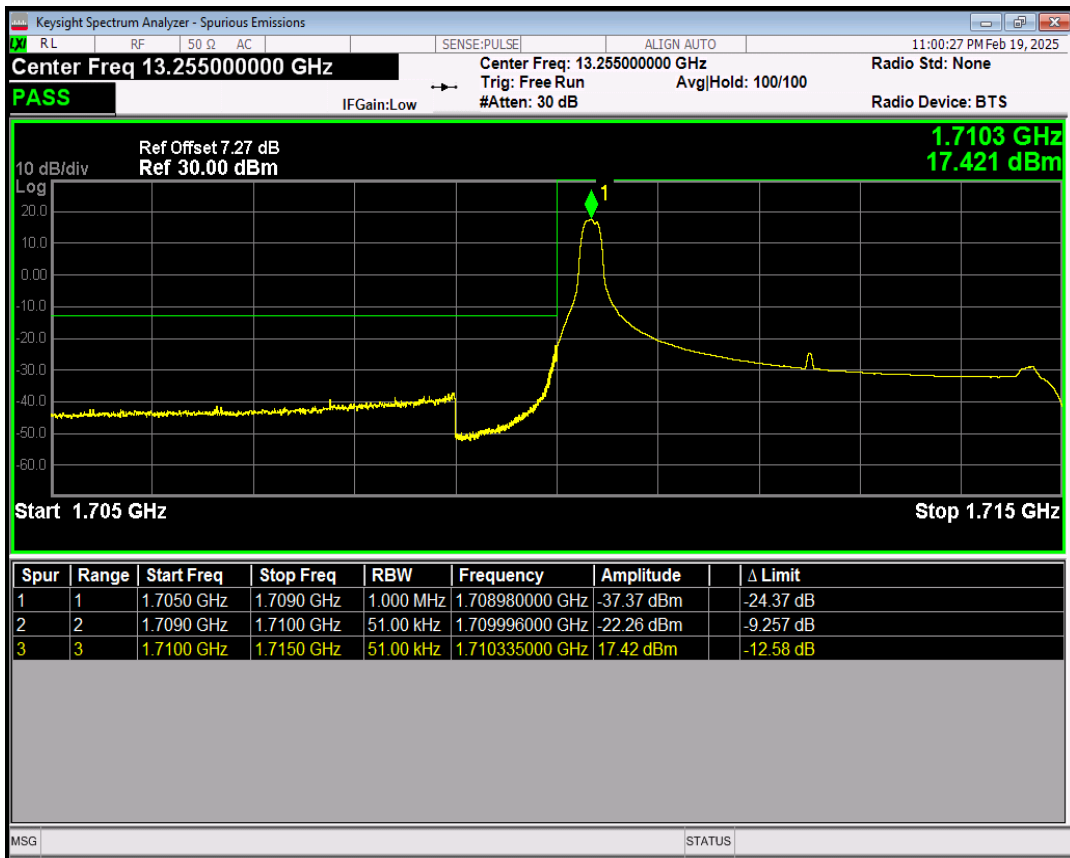

Band66 QPSK BW=5MHz Channel=131997 RB Size=1 Position=#0

Band66 QPSK BW=5MHz Channel=131997 RB Size=1 Position=#Max