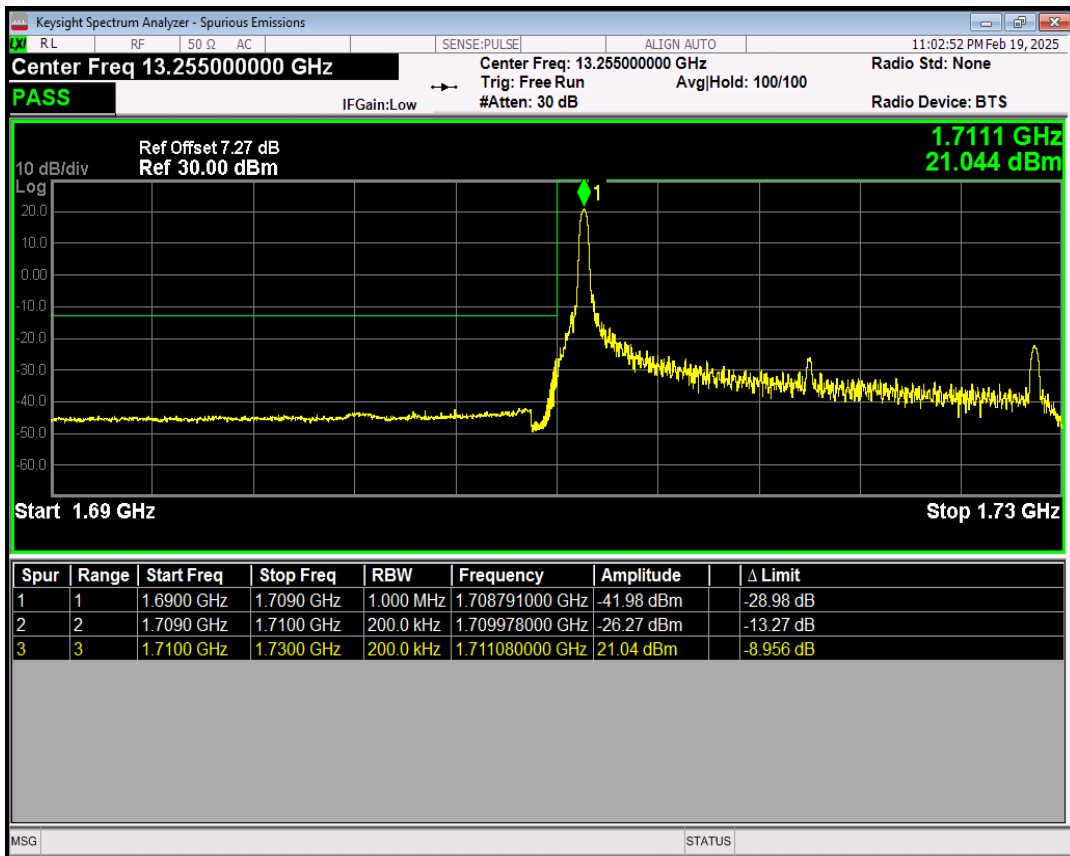

Band66 QPSK BW=20MHz Channel=132072 RB Size=1 Position=#0

Band66 QPSK BW=20MHz Channel=132072 RB Size=1 Position=#Max