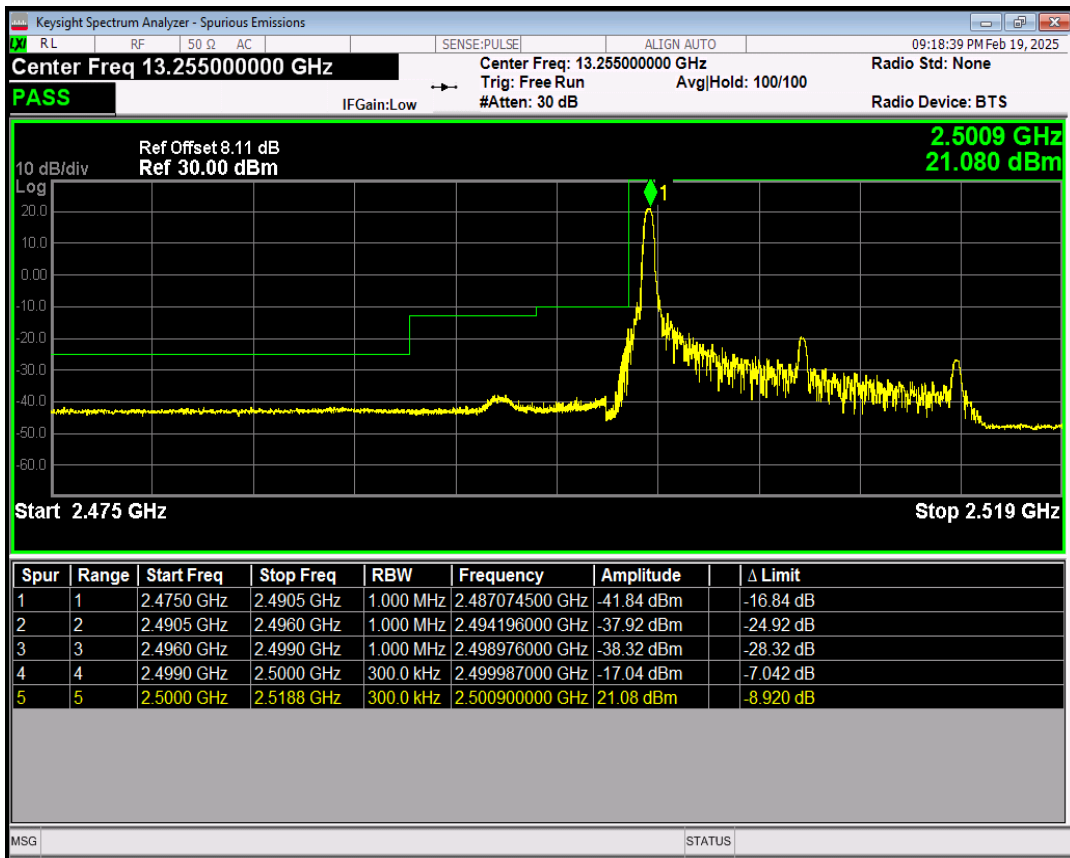

Band7 QPSK BW=15MHz Channel=20825 RB Size=1 Position=#0

Band7 QPSK BW=15MHz Channel=20825 RB Size=1 Position=#Max