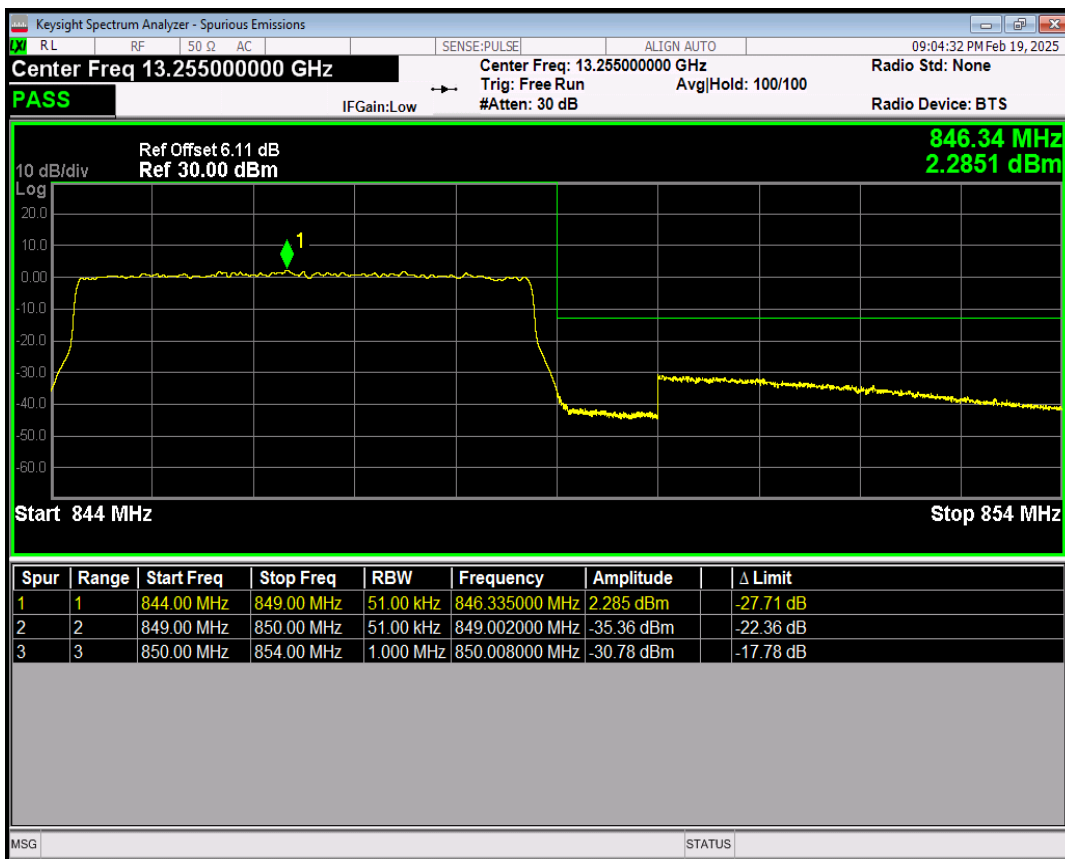

Band5 QPSK BW=5MHz Channel=20625 RB Size=25 Position=#0

Band5 16QAM BW=5MHz Channel=20625 RB Size=1 Position=#0

Band5 16QAM BW=5MHz Channel=20625 RB Size=1 Position=#Max

Band5 16QAM BW=5MHz Channel=20625 RB Size=25 Position=#0