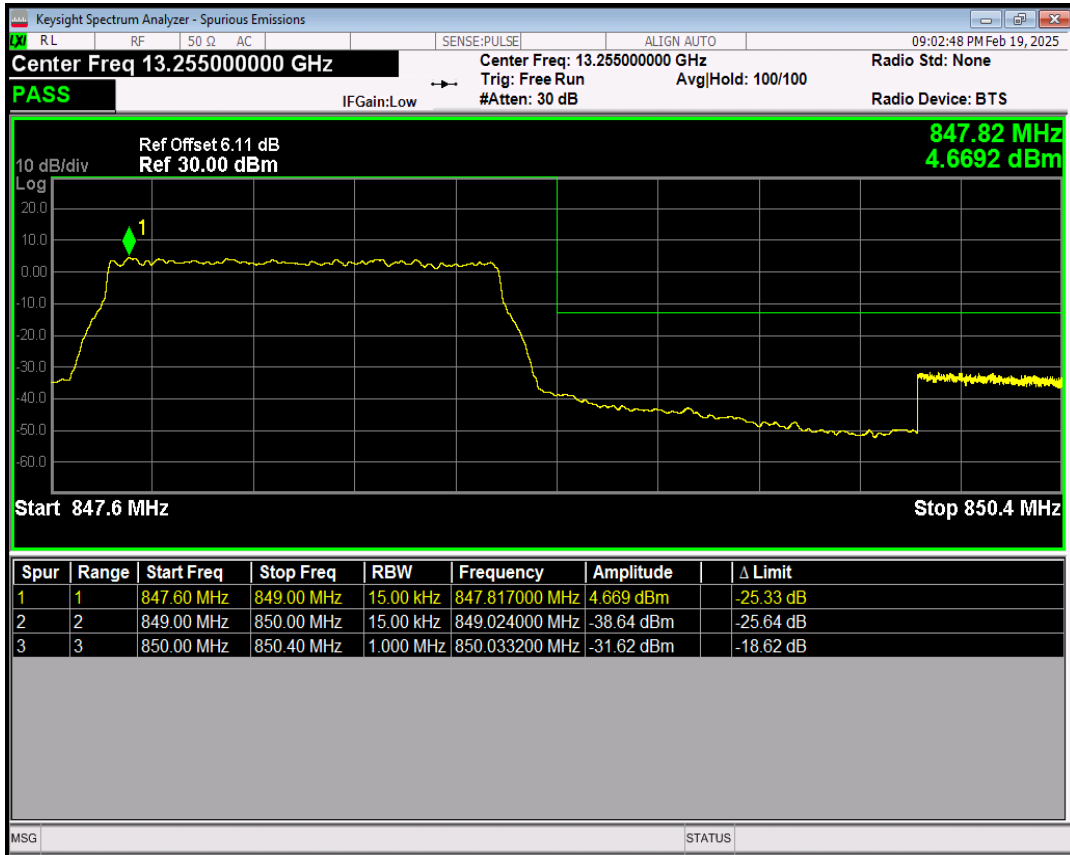

Band5 16QAM BW=1.4MHz Channel=20407 RB Size=1 Position=#Max

Band5 16QAM BW=1.4MHz Channel=20407 RB Size=6 Position=#0

Band5 QPSK BW=1.4MHz Channel=20643 RB Size=1 Position=#0

Band5 QPSK BW=1.4MHz Channel=20643 RB Size=1 Position=#Max

Band5 QPSK BW=1.4MHz Channel=20643 RB Size=6 Position=#0

Band5 16QAM BW=1.4MHz Channel=20643 RB Size=1 Position=#0

Band5 16QAM BW=1.4MHz Channel=20643 RB Size=1 Position=#Max

Band5 16QAM BW=1.4MHz Channel=20643 RB Size=6 Position=#0