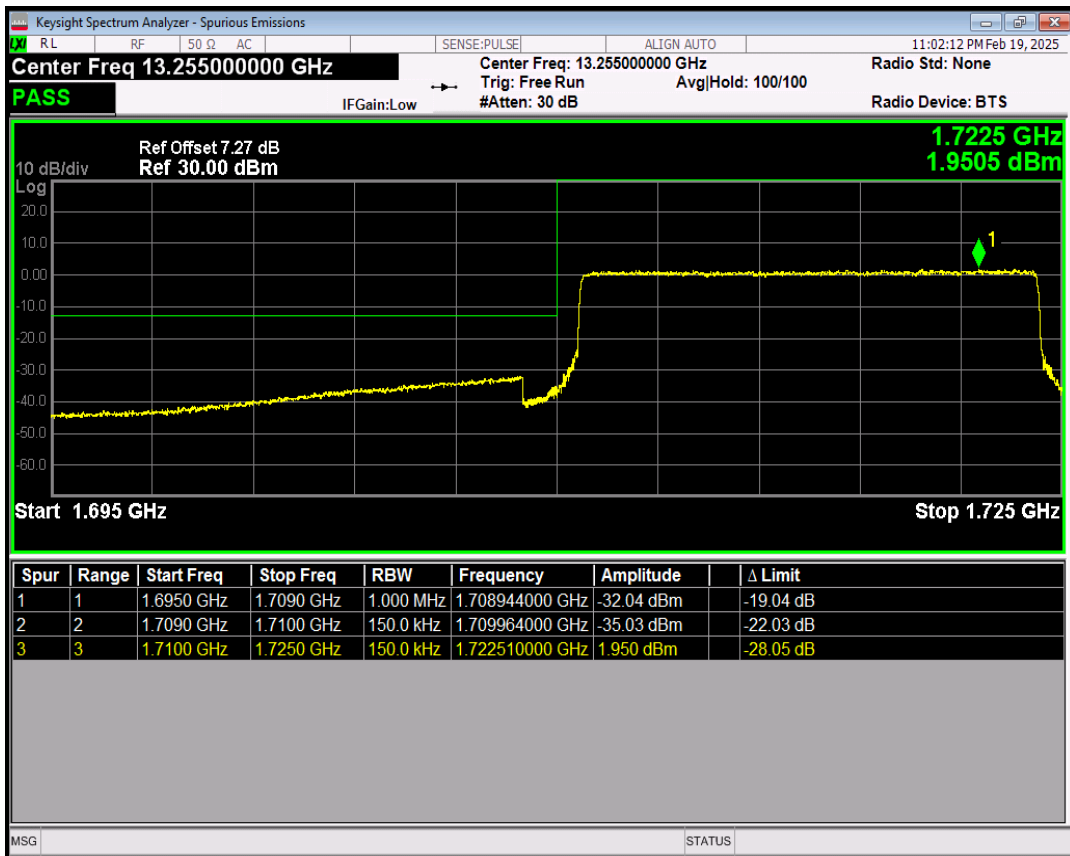

Band66 QPSK BW=15MHz Channel=132047 RB Size=75 Position=#0

Band66 16QAM BW=15MHz Channel=132047 RB Size=1 Position=#0