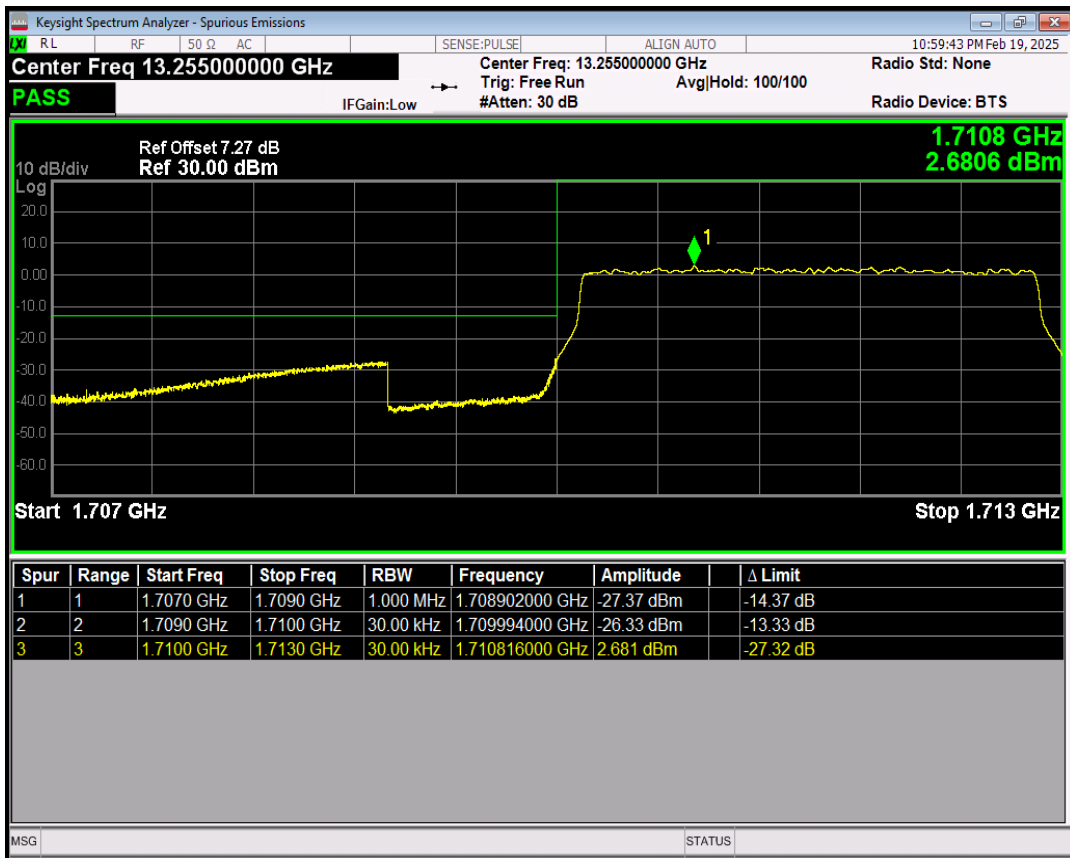

Band66 QPSK BW=3MHz Channel=131987 RB Size=15 Position=#0

Band66 16QAM BW=3MHz Channel=131987 RB Size=1 Position=#0