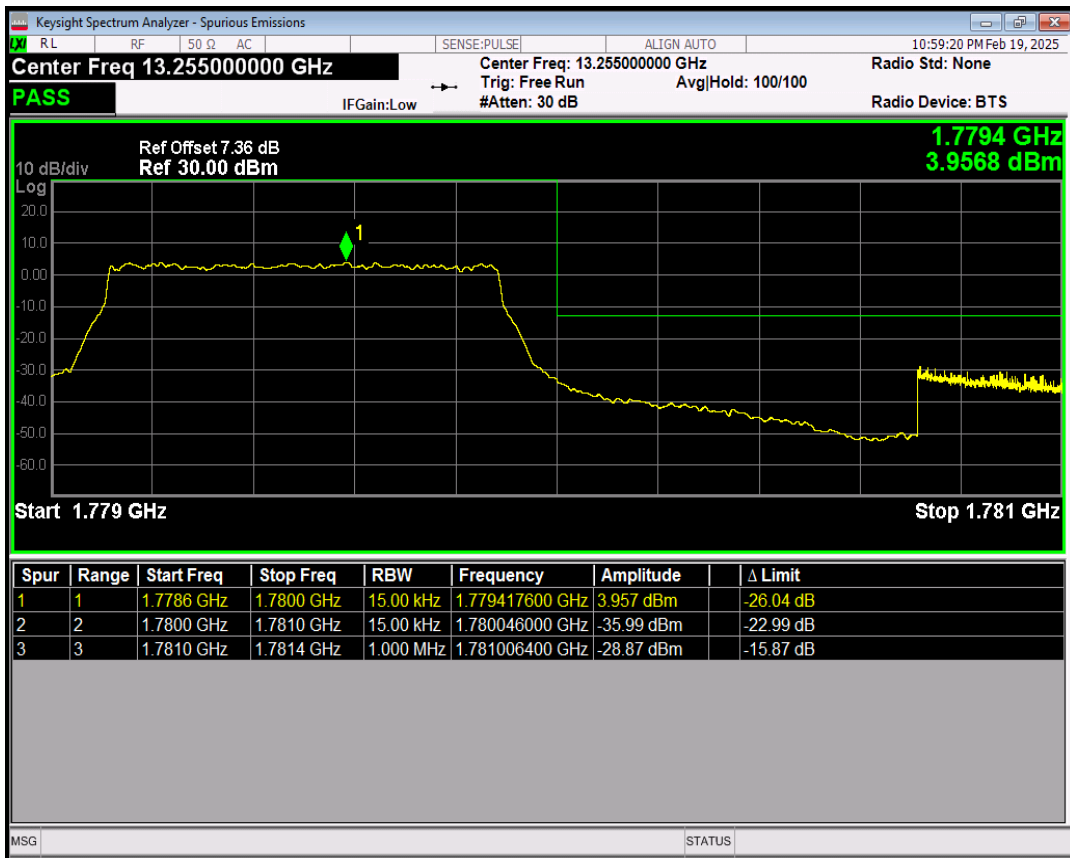

Band66 QPSK BW=1.4MHz Channel=132665 RB Size=6 Position=#0

Band66 16QAM BW=1.4MHz Channel=132665 RB Size=1 Position=#0