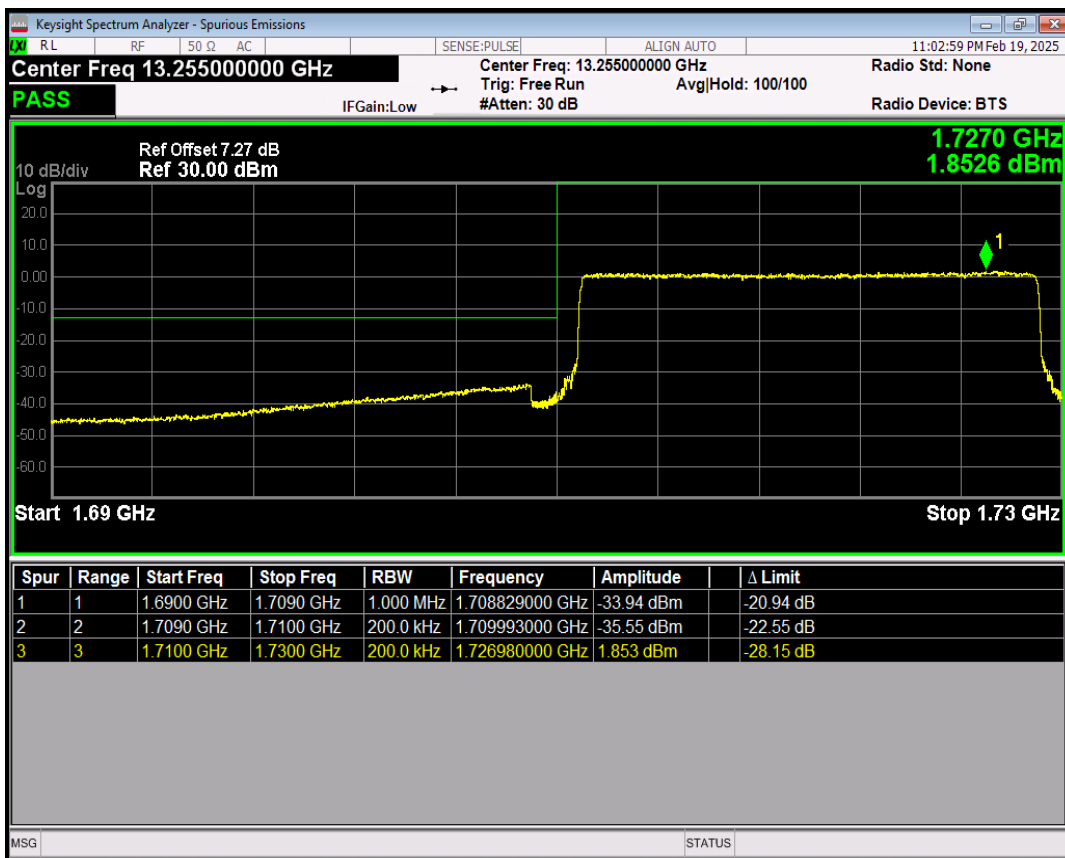

Band66 QPSK BW=20MHz Channel=132072 RB Size=100 Position=#0

Band66 16QAM BW=20MHz Channel=132072 RB Size=1 Position=#0