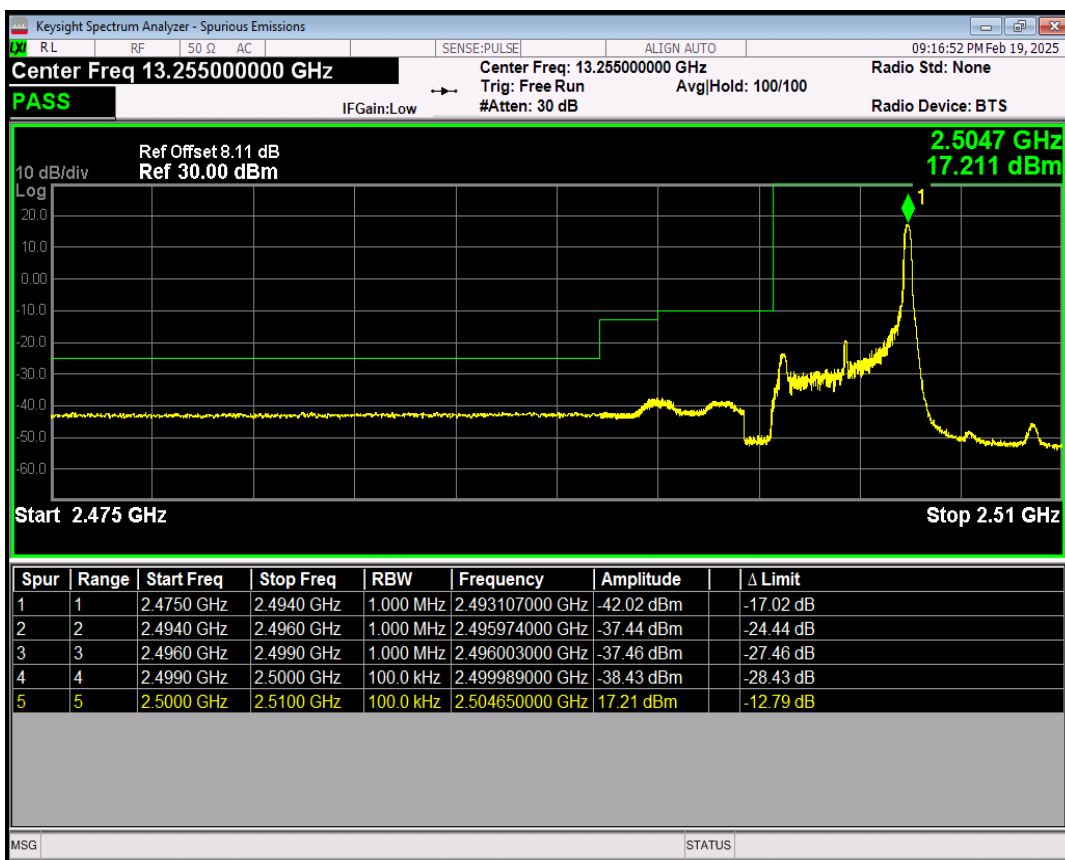

Band7 16QAM BW=5MHz Channel=20775 RB Size=1 Position=#Max

Band7 16QAM BW=5MHz Channel=20775 RB Size=25 Position=#0