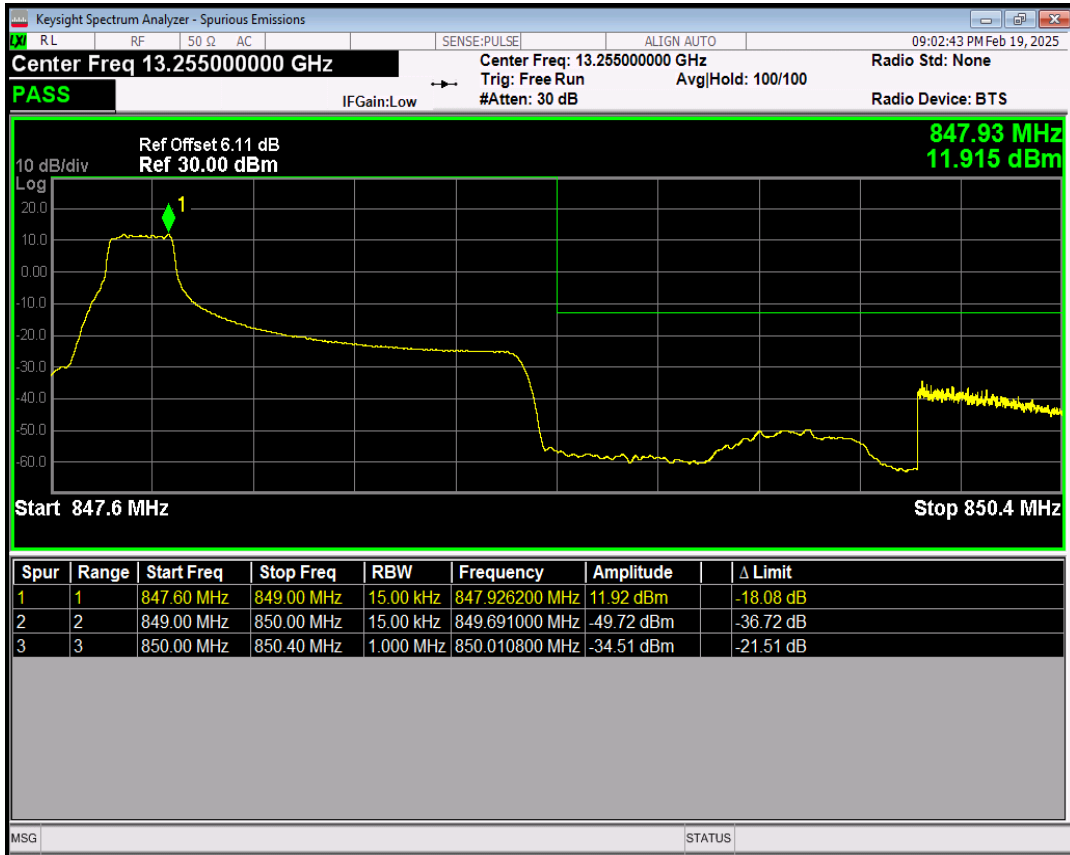

Band5 16QAM BW=1.4MHz Channel=20407 RB Size=1 Position=#Max

Band5 16QAM BW=1.4MHz Channel=20407 RB Size=6 Position=#0

Band5 QPSK BW=1.4MHz Channel=20643 RB Size=1 Position=#0

Band5 QPSK BW=1.4MHz Channel=20643 RB Size=1 Position=#Max

Band5 QPSK BW=1.4MHz Channel=20643 RB Size=6 Position=#0

Band5 16QAM BW=1.4MHz Channel=20643 RB Size=1 Position=#0

Band5 16QAM BW=1.4MHz Channel=20643 RB Size=1 Position=#Max

Band5 16QAM BW=1.4MHz Channel=20643 RB Size=6 Position=#0