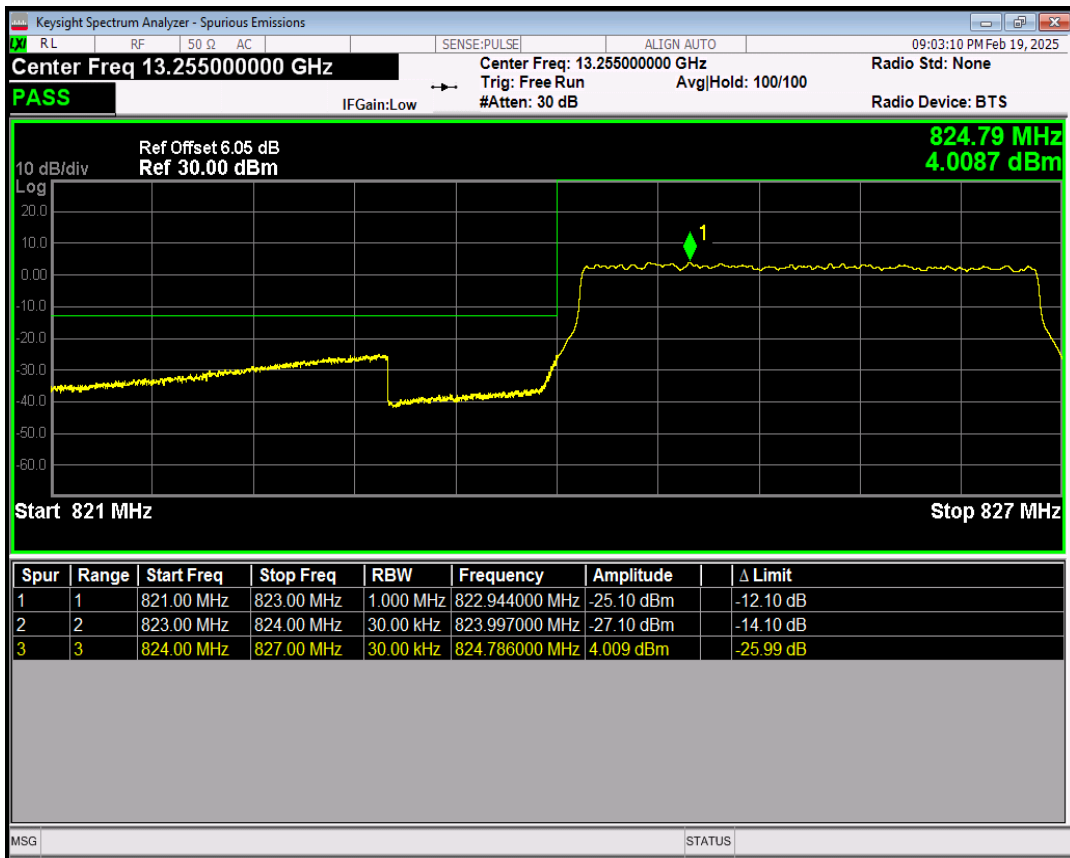

Band5 QPSK BW=1.4MHz Channel=20643 RB Size=6 Position=#0

Band5 16QAM BW=1.4MHz Channel=20643 RB Size=1 Position=#0

Band5 16QAM BW=1.4MHz Channel=20643 RB Size=1 Position=#Max

Band5 16QAM BW=1.4MHz Channel=20643 RB Size=6 Position=#0

Band5 QPSK BW=3MHz Channel=20415 RB Size=1 Position=#0

Band5 QPSK BW=3MHz Channel=20415 RB Size=1 Position=#Max

Band5 QPSK BW=3MHz Channel=20415 RB Size=15 Position=#0

Band5 16QAM BW=3MHz Channel=20415 RB Size=1 Position=#0