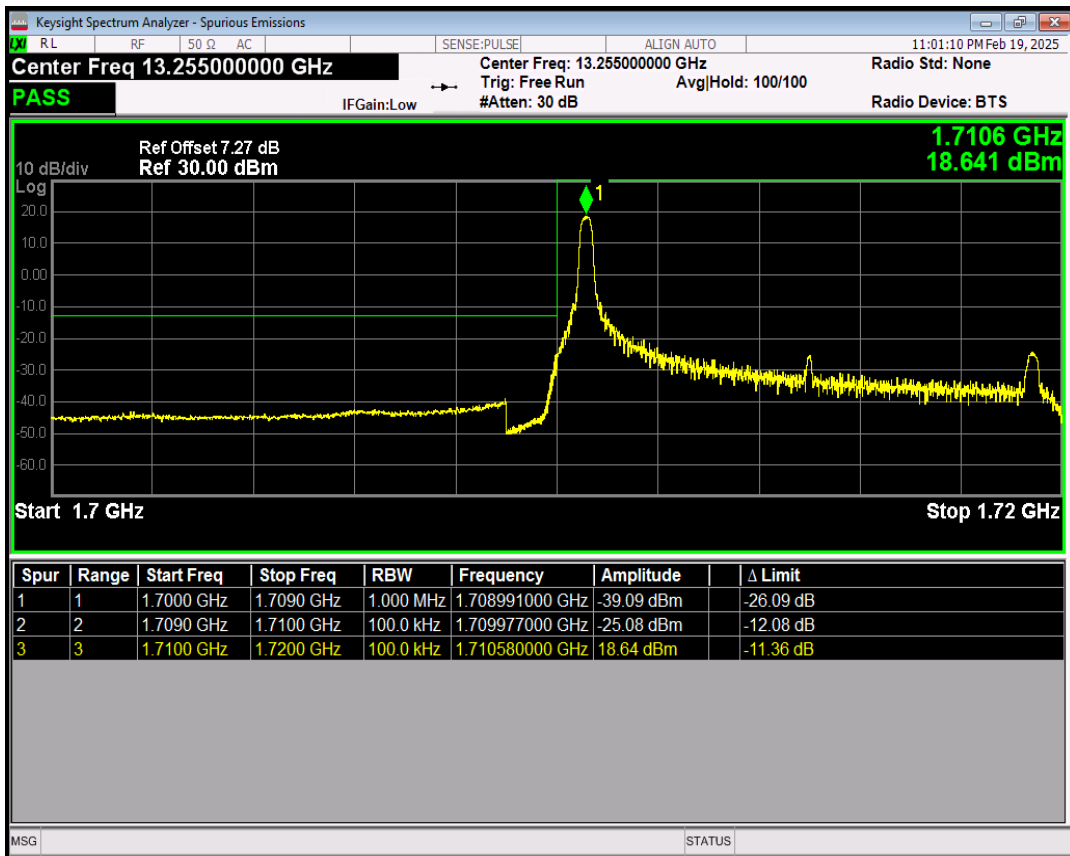

Band66 QPSK BW=10MHz Channel=132022 RB Size=1 Position=#0

Band66 QPSK BW=10MHz Channel=132022 RB Size=1 Position=#Max