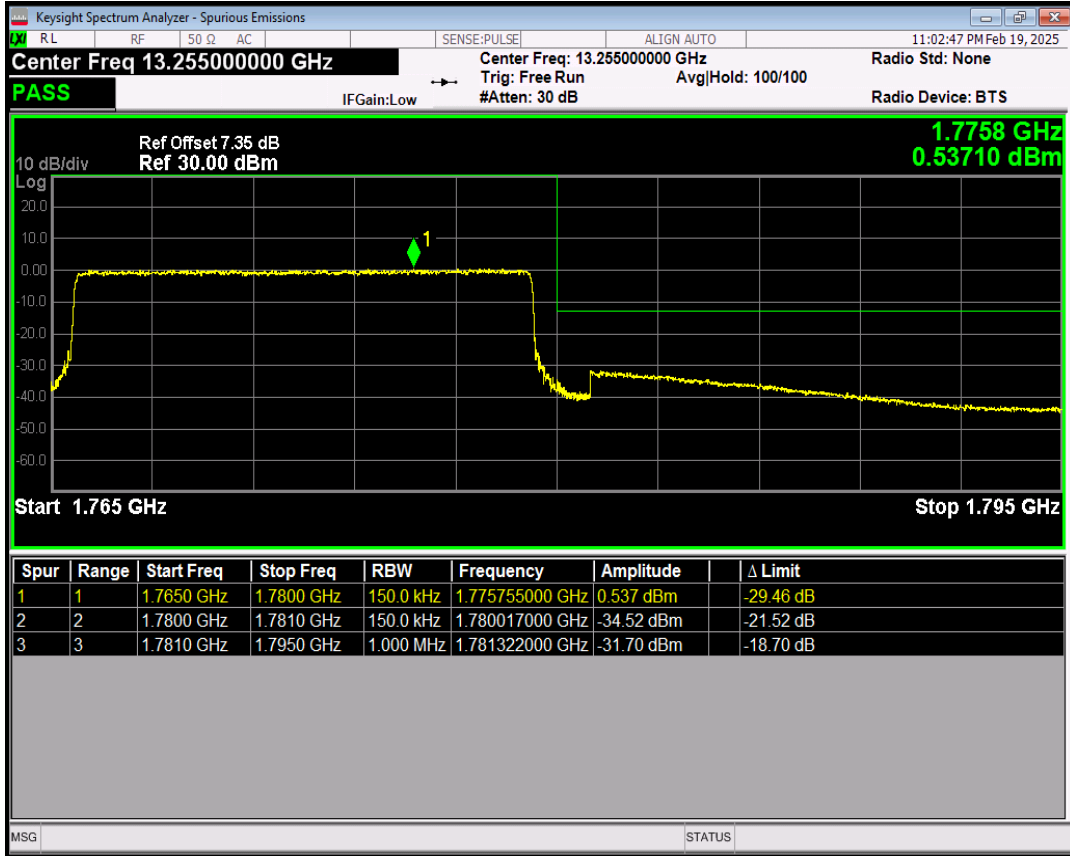

Band66 QPSK BW=15MHz Channel=132597 RB Size=75 Position=#0

Band66 16QAM BW=15MHz Channel=132597 RB Size=1 Position=#0

Band66 16QAM BW=15MHz Channel=132597 RB Size=1 Position=#Max

Band66 16QAM BW=15MHz Channel=132597 RB Size=75 Position=#0