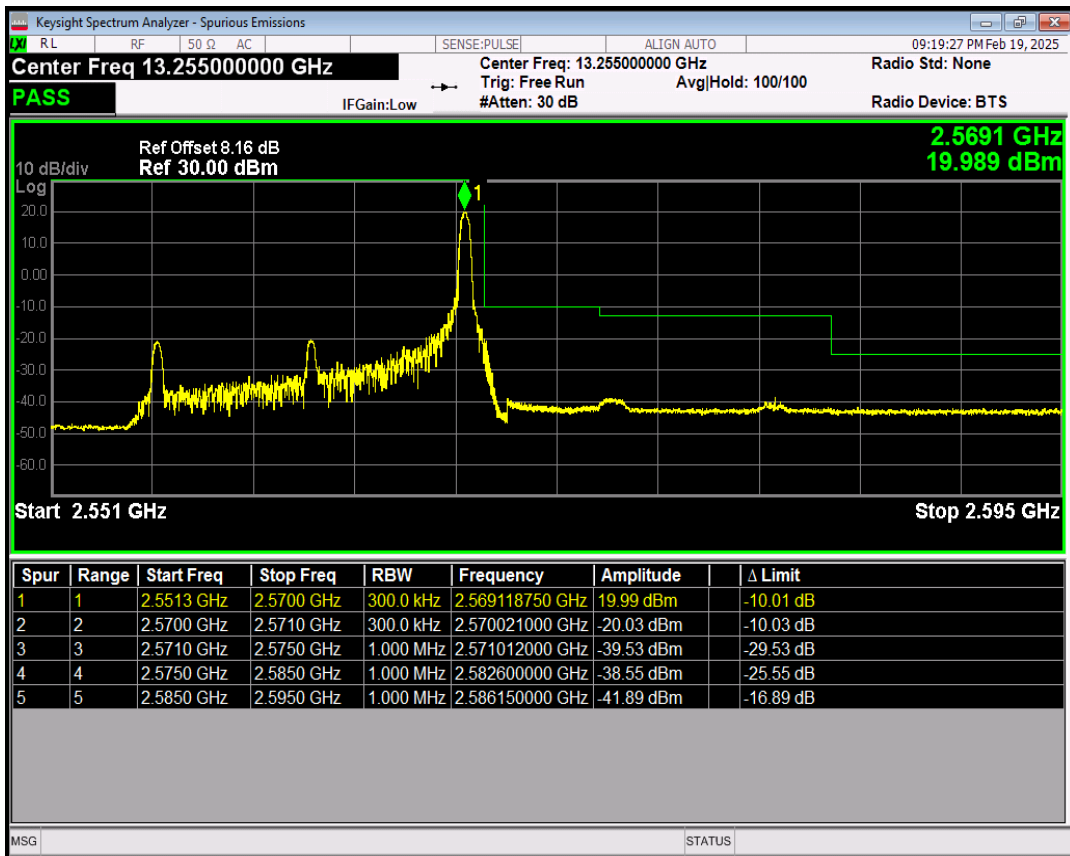

Band7 16QAM BW=15MHz Channel=21375 RB Size=1 Position=#Max

Band7 16QAM BW=15MHz Channel=21375 RB Size=75 Position=#0