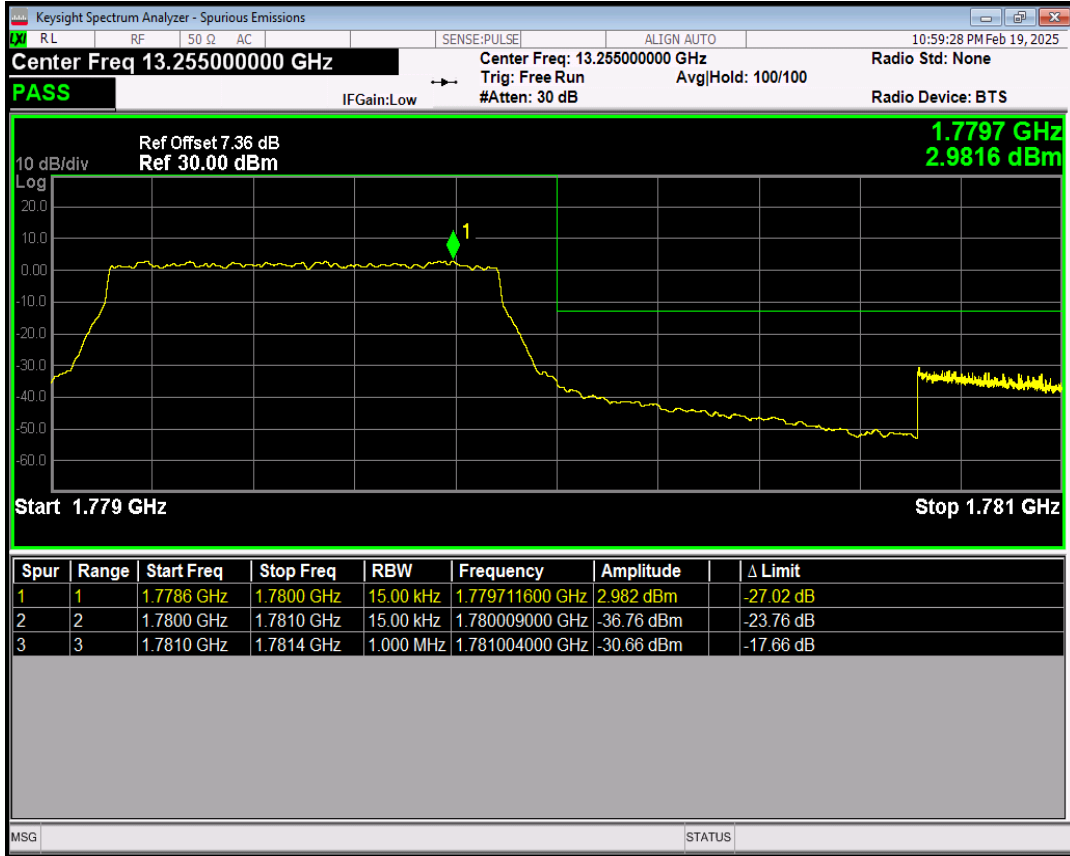

Band66 QPSK BW=1.4MHz Channel=132665 RB Size=6 Position=#0

Band66 16QAM BW=1.4MHz Channel=132665 RB Size=1 Position=#0

Band66 16QAM BW=1.4MHz Channel=132665 RB Size=1 Position=#Max

Band66 16QAM BW=1.4MHz Channel=132665 RB Size=6 Position=#0