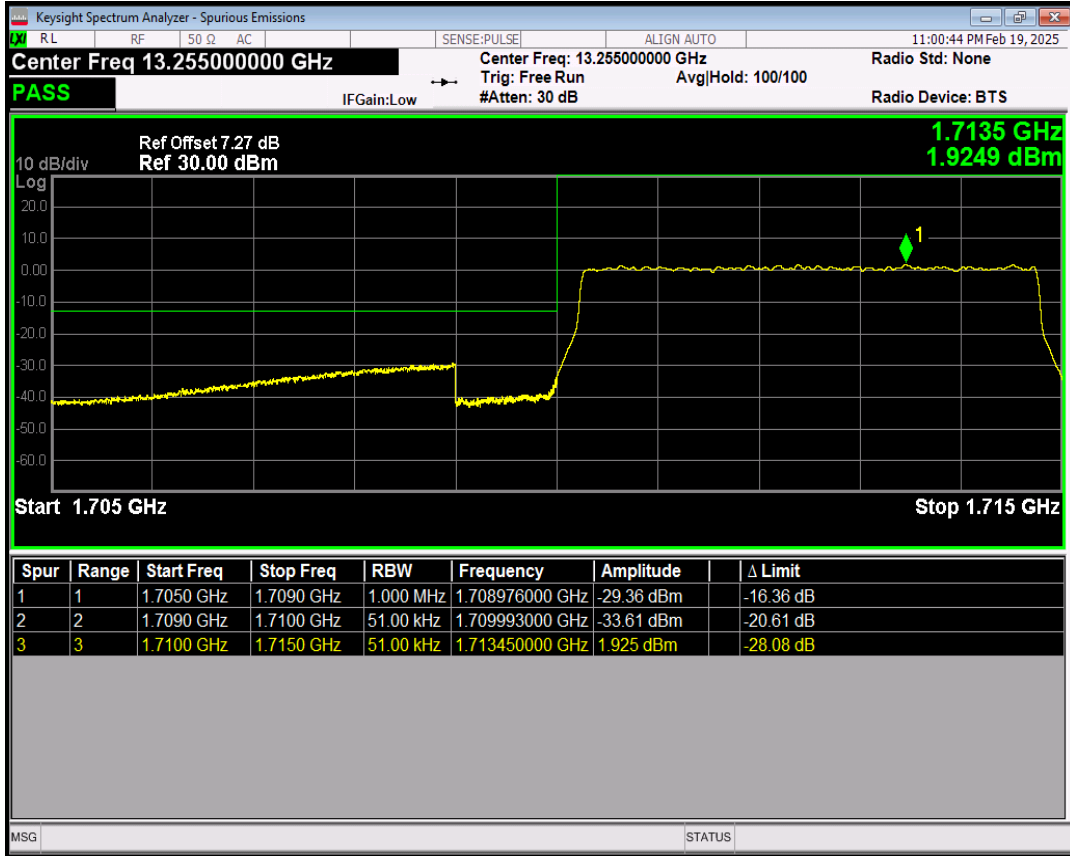

Band66 16QAM BW=5MHz Channel=131997 RB Size=25 Position=#0

Band66 QPSK BW=5MHz Channel=132647 RB Size=1 Position=#0