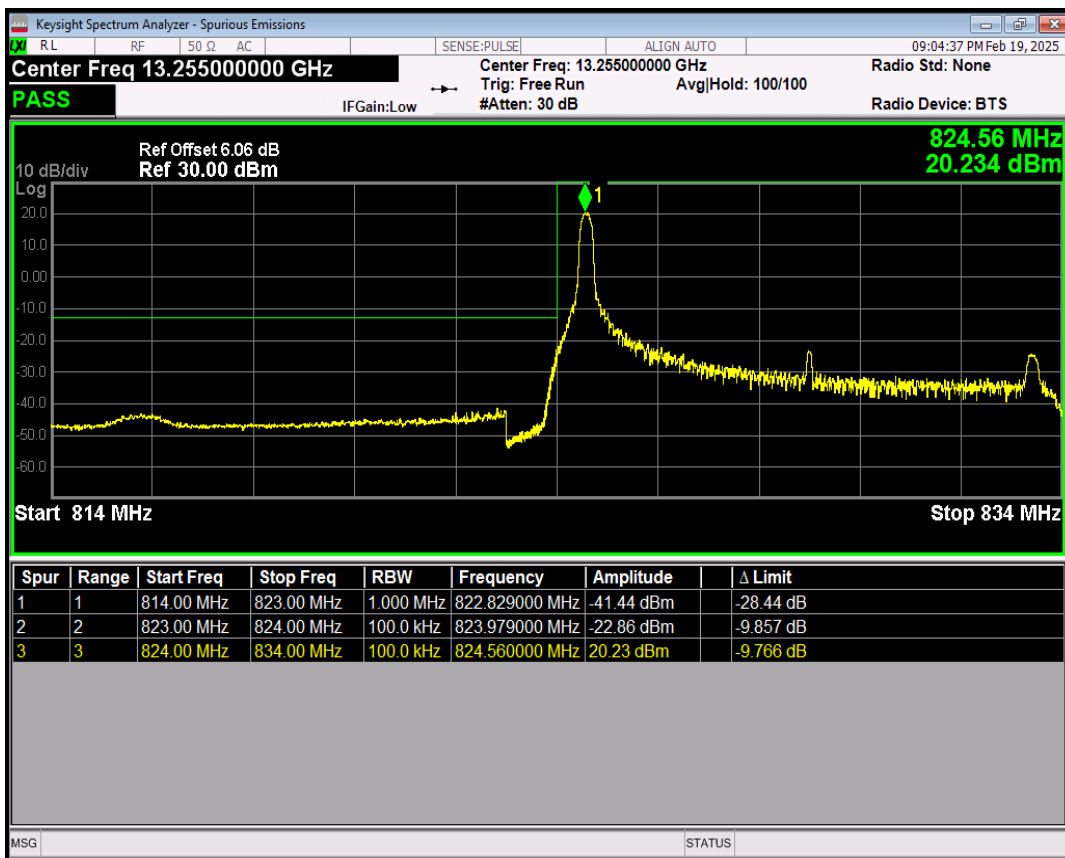

Band5 QPSK BW=10MHz Channel=20450 RB Size=1 Position=#0

Band5 QPSK BW=10MHz Channel=20450 RB Size=1 Position=#Max