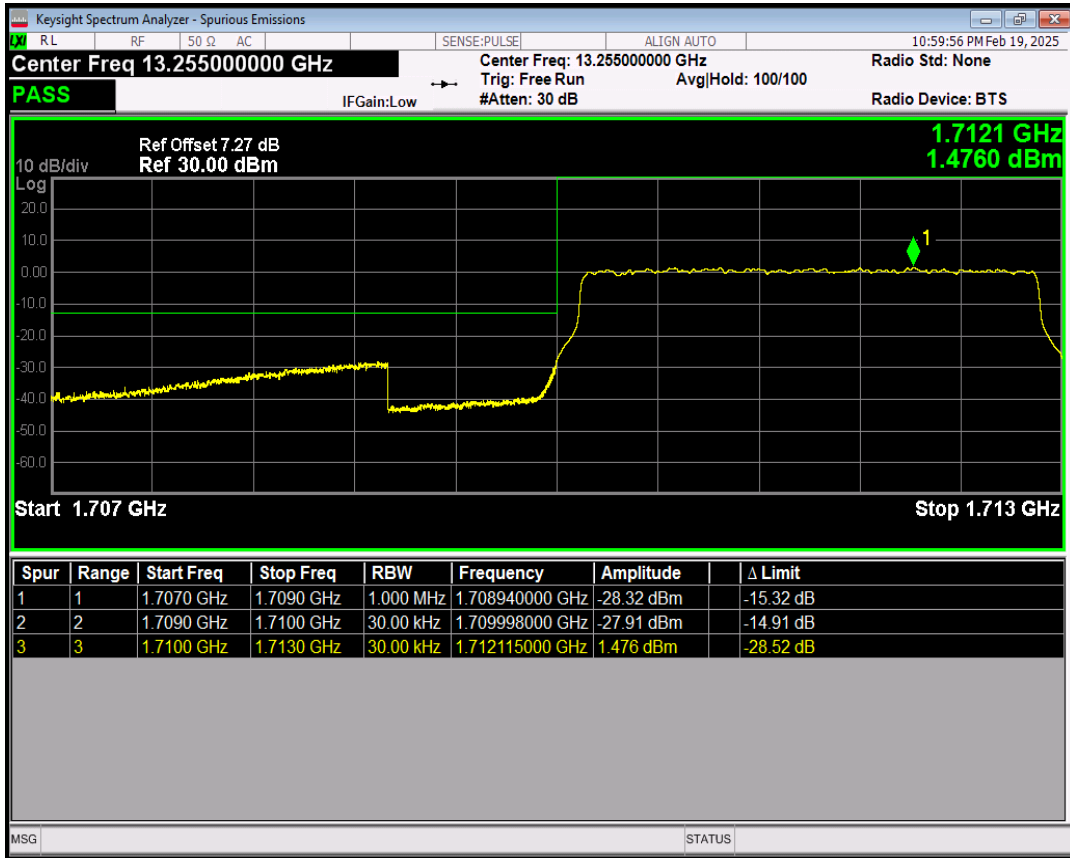

Band66 16QAM BW=3MHz Channel=131987 RB Size=15 Position=#0

Band66 QPSK BW=3MHz Channel=132657 RB Size=1 Position=#0