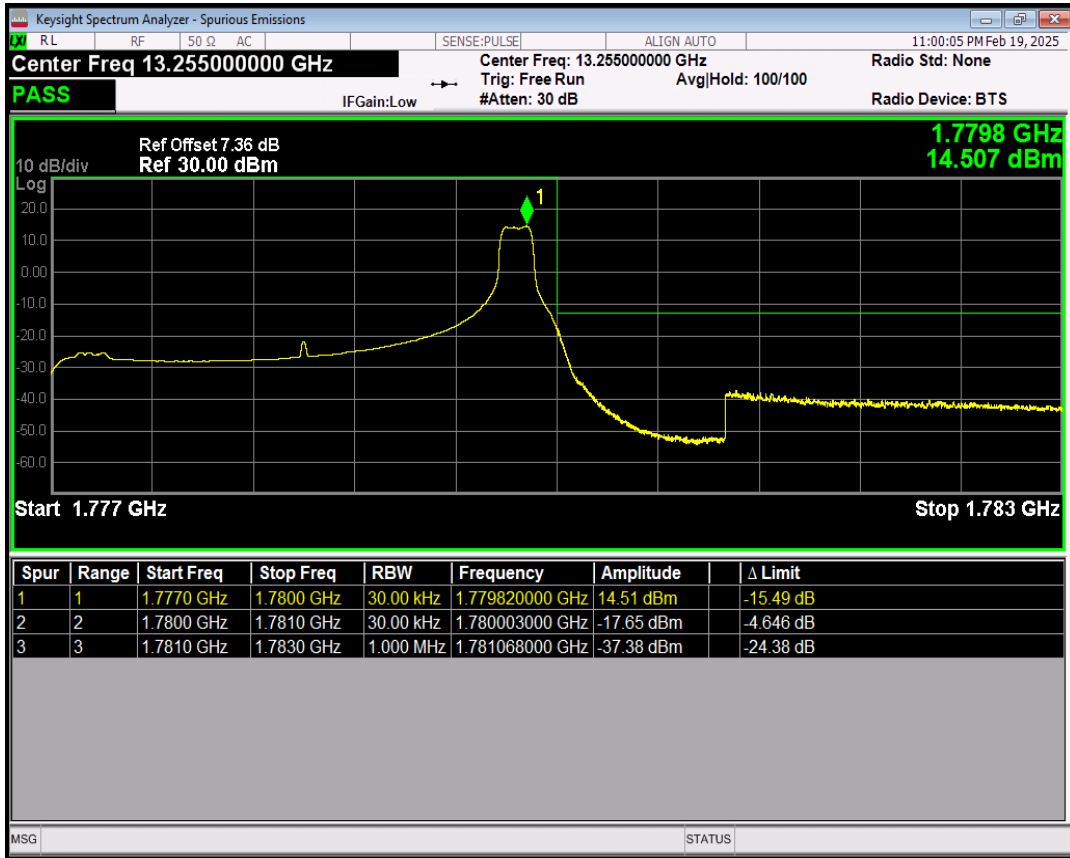

Band66 16QAM BW=3MHz Channel=131987 RB Size=1 Position=#Max

Band66 16QAM BW=3MHz Channel=131987 RB Size=15 Position=#0

Band66 QPSK BW=3MHz Channel=132657 RB Size=1 Position=#0

Band66 QPSK BW=3MHz Channel=132657 RB Size=1 Position=#Max