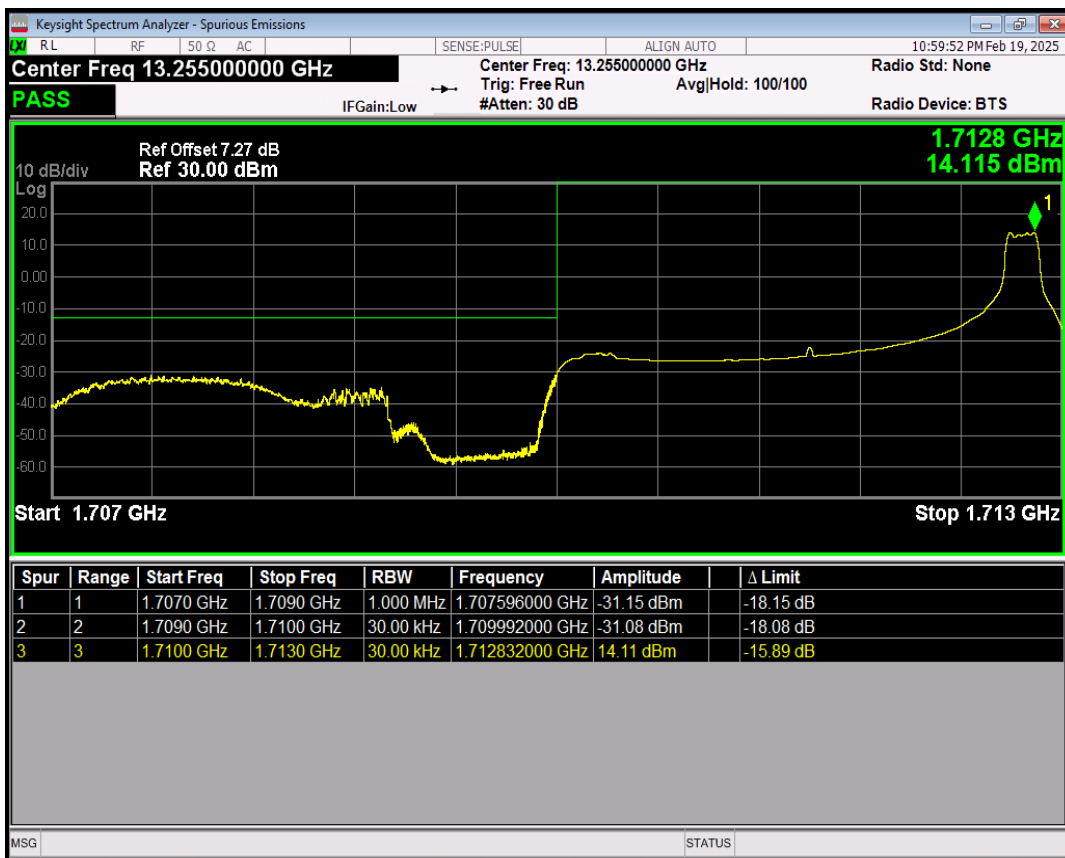

Band66 16QAM BW=3MHz Channel=131987 RB Size=1 Position=#Max

Band66 16QAM BW=3MHz Channel=131987 RB Size=15 Position=#0