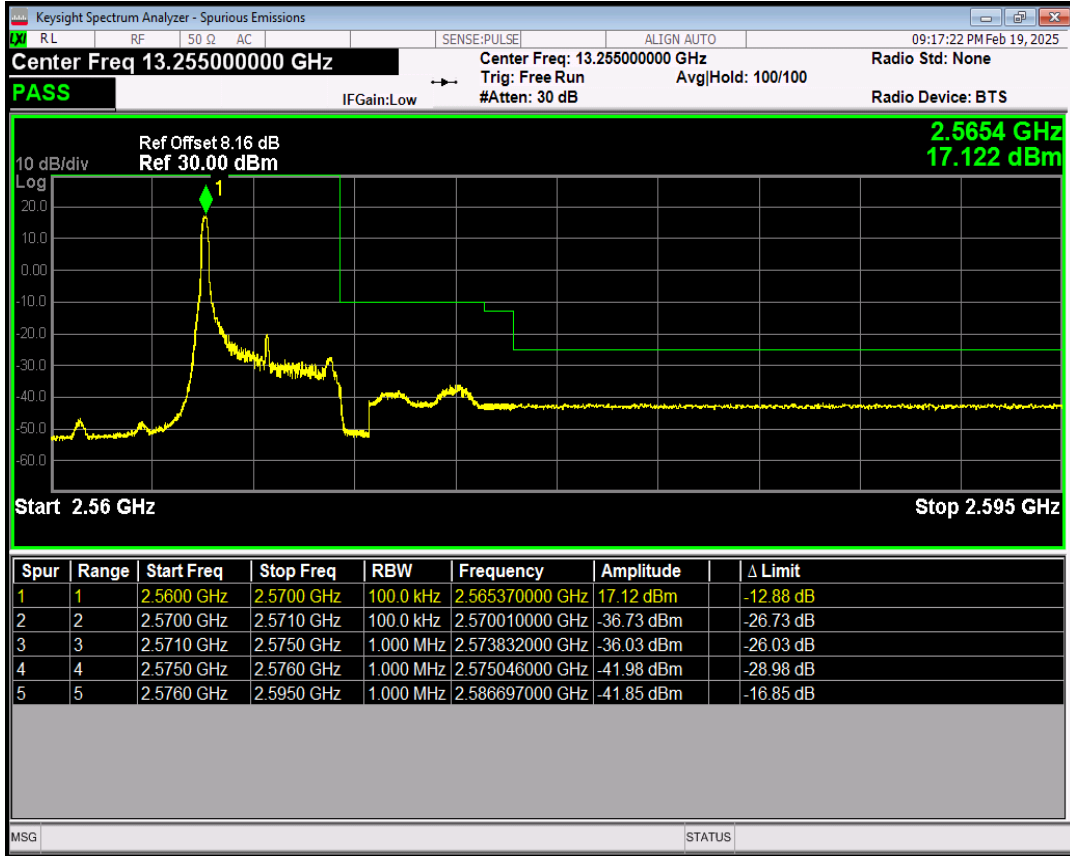

Band7 16QAM BW=5MHz Channel=21425 RB Size=1 Position=#0

Band7 16QAM BW=5MHz Channel=21425 RB Size=1 Position=#Max