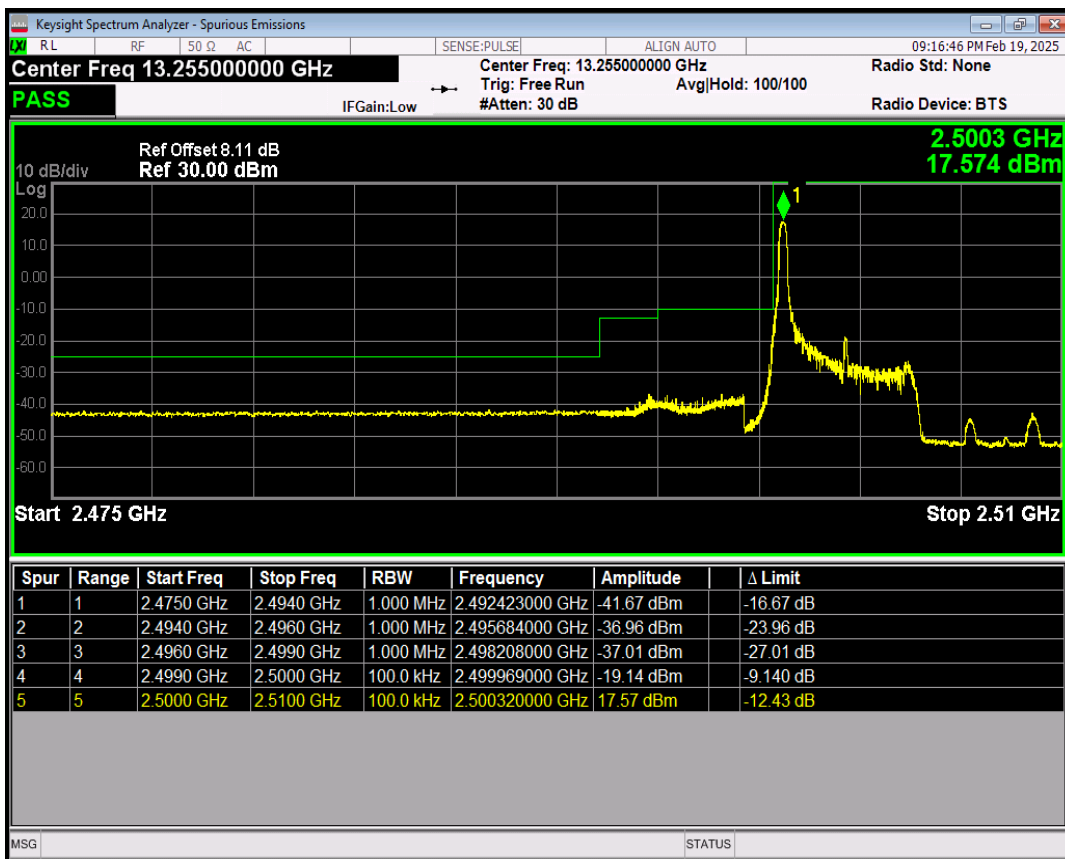

Band7 QPSK BW=5MHz Channel=20775 RB Size=1 Position=#0

Band7 QPSK BW=5MHz Channel=20775 RB Size=1 Position=#Max

Band7 QPSK BW=5MHz Channel=20775 RB Size=25 Position=#0

Band7 16QAM BW=5MHz Channel=20775 RB Size=1 Position=#0