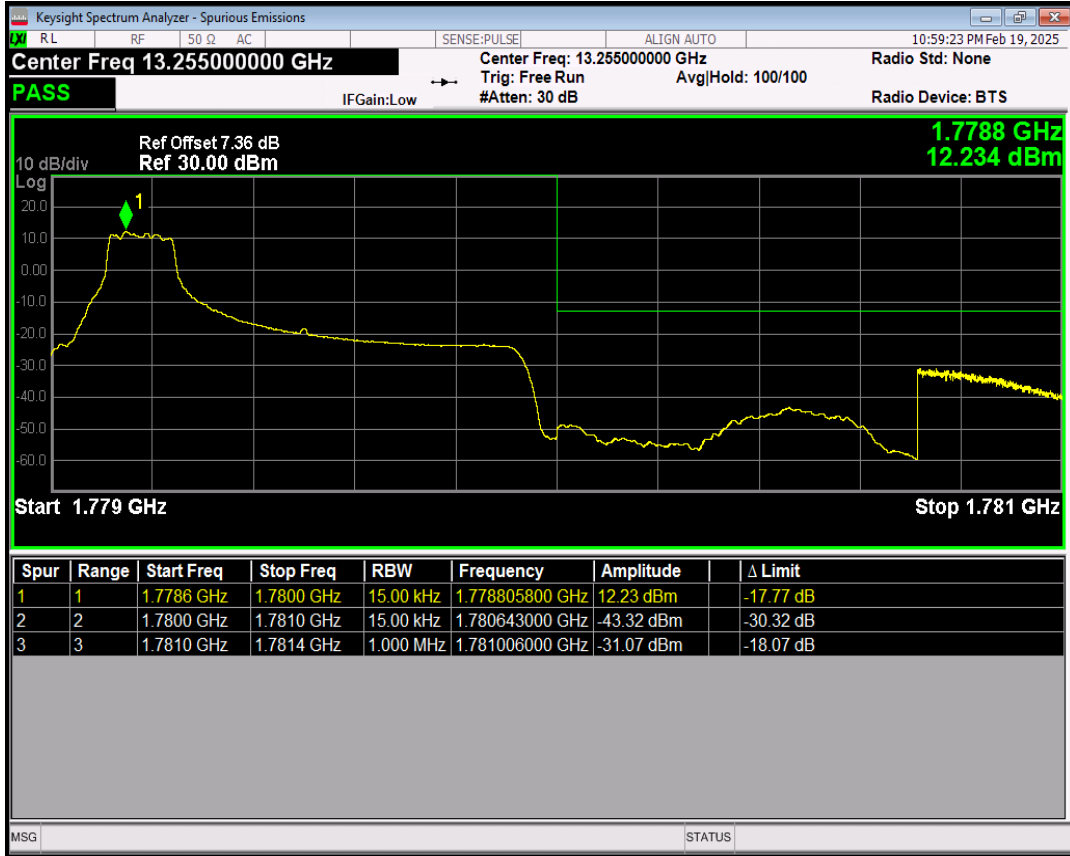

Band66 16QAM BW=1.4MHz Channel=132665 RB Size=1 Position=#0

Band66 16QAM BW=1.4MHz Channel=132665 RB Size=1 Position=#Max