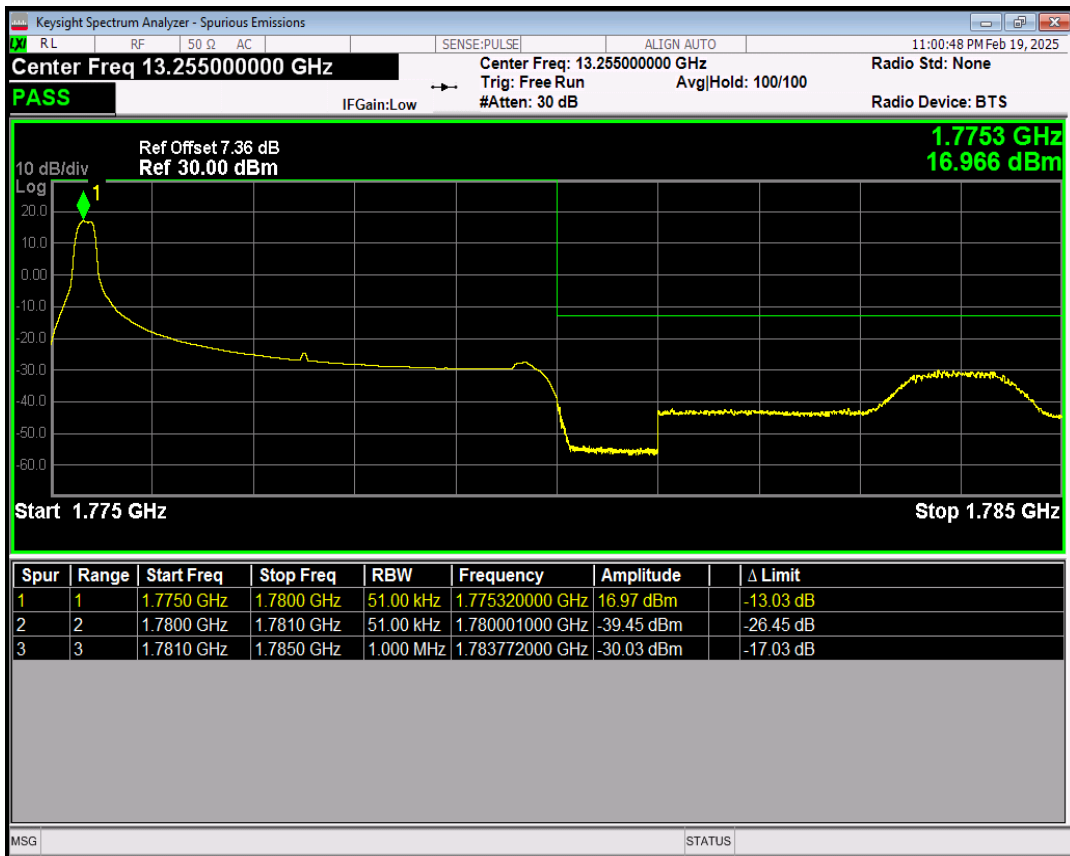

Band66 QPSK BW=5MHz Channel=132647 RB Size=1 Position=#0

Band66 QPSK BW=5MHz Channel=132647 RB Size=1 Position=#Max