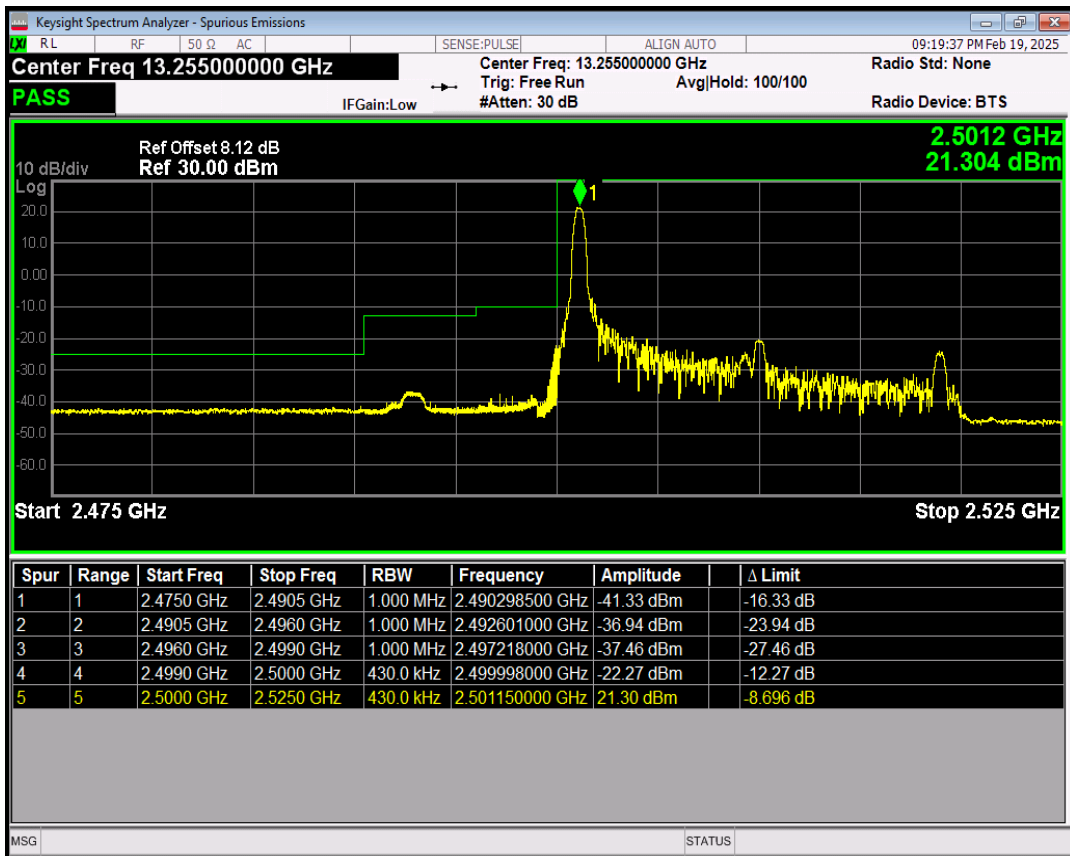

Band7 QPSK BW=20MHz Channel=20850 RB Size=1 Position=#0

Band7 QPSK BW=20MHz Channel=20850 RB Size=1 Position=#Max