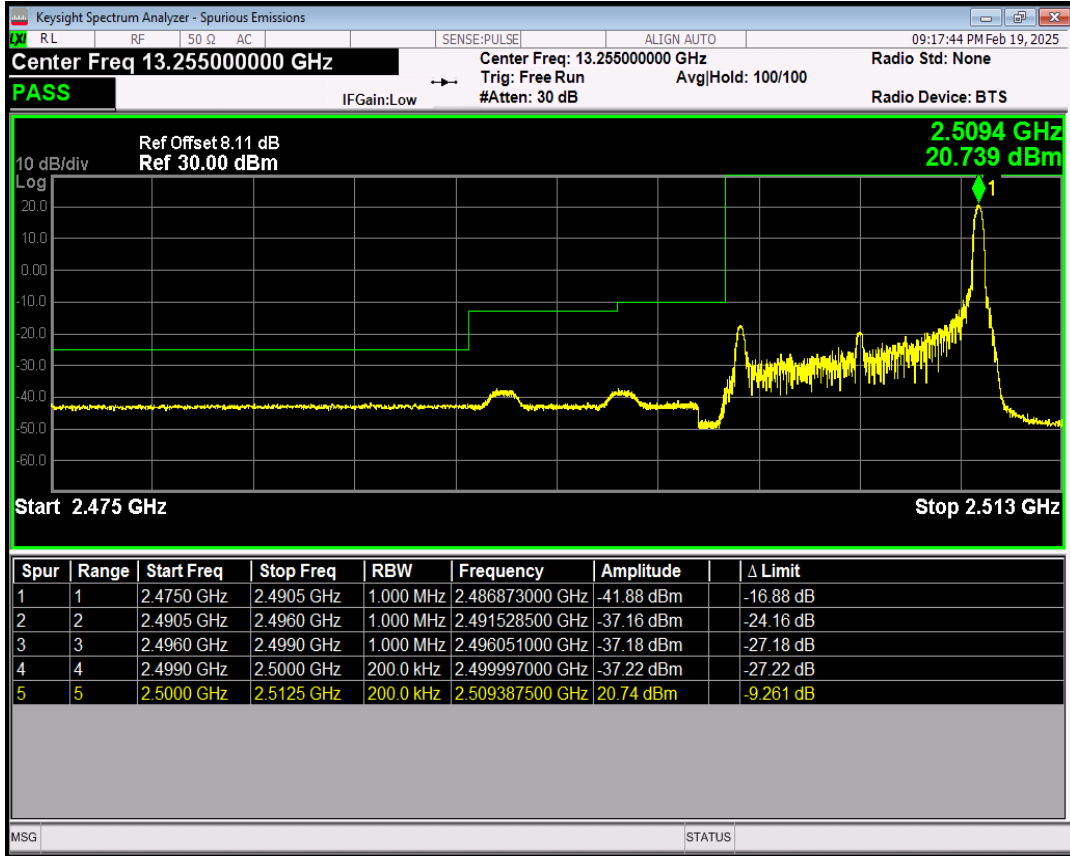

Band7 QPSK BW=10MHz Channel=20800 RB Size=1 Position=#Max

Band7 QPSK BW=10MHz Channel=20800 RB Size=50 Position=#0