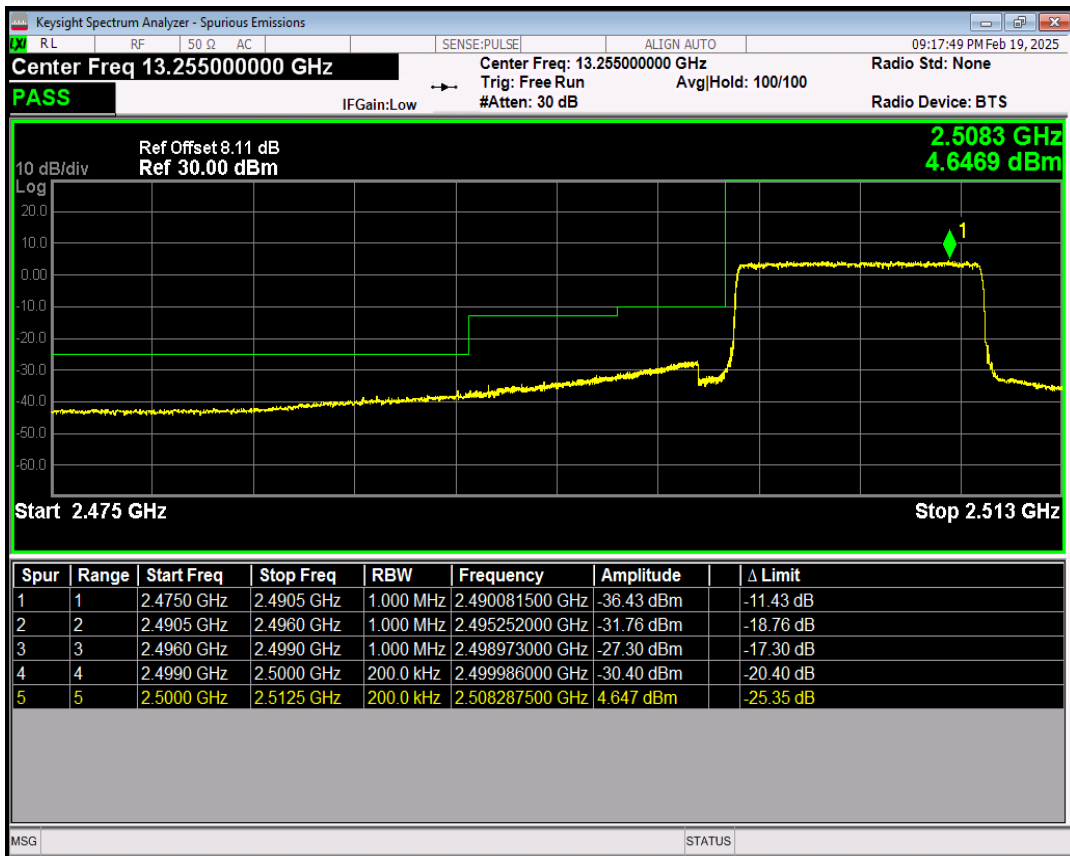

Band7 QPSK BW=10MHz Channel=20800 RB Size=50 Position=#0

Band7 16QAM BW=10MHz Channel=20800 RB Size=1 Position=#0