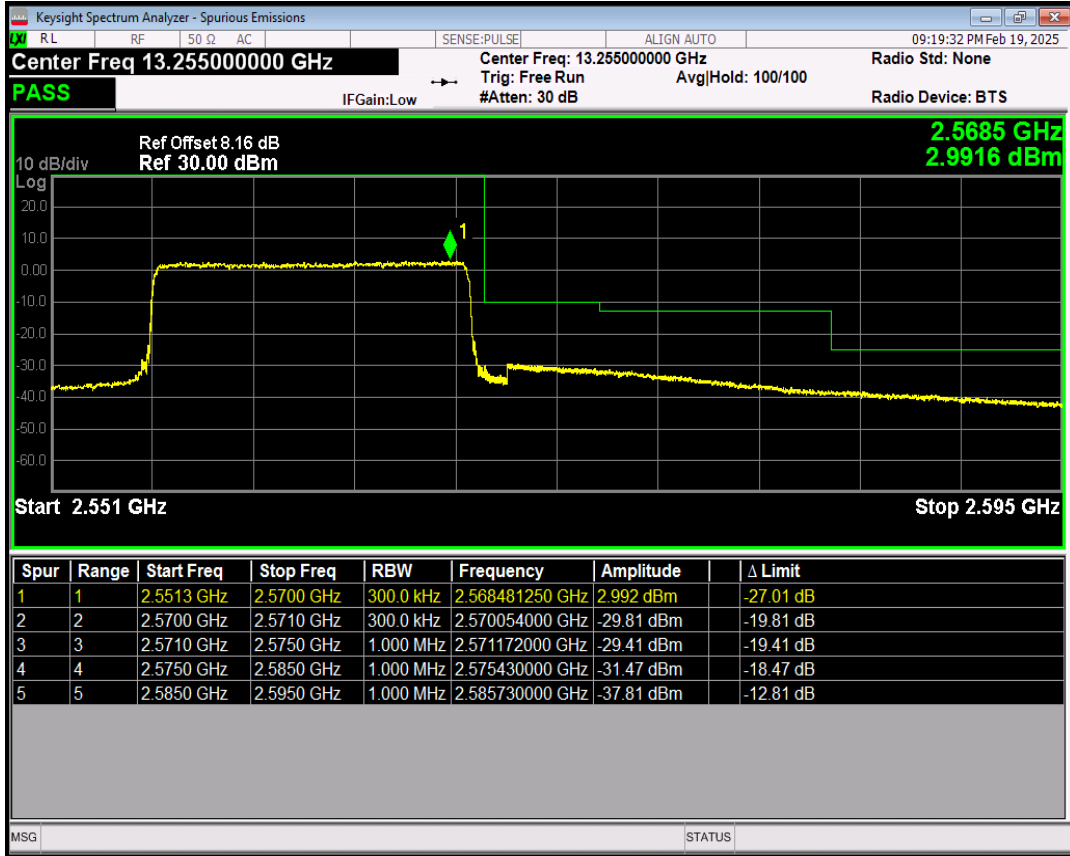

Band7 QPSK BW=15MHz Channel=21375 RB Size=75 Position=#0

Band7 16QAM BW=15MHz Channel=21375 RB Size=1 Position=#0

Band7 16QAM BW=15MHz Channel=21375 RB Size=1 Position=#Max

Band7 16QAM BW=15MHz Channel=21375 RB Size=75 Position=#0