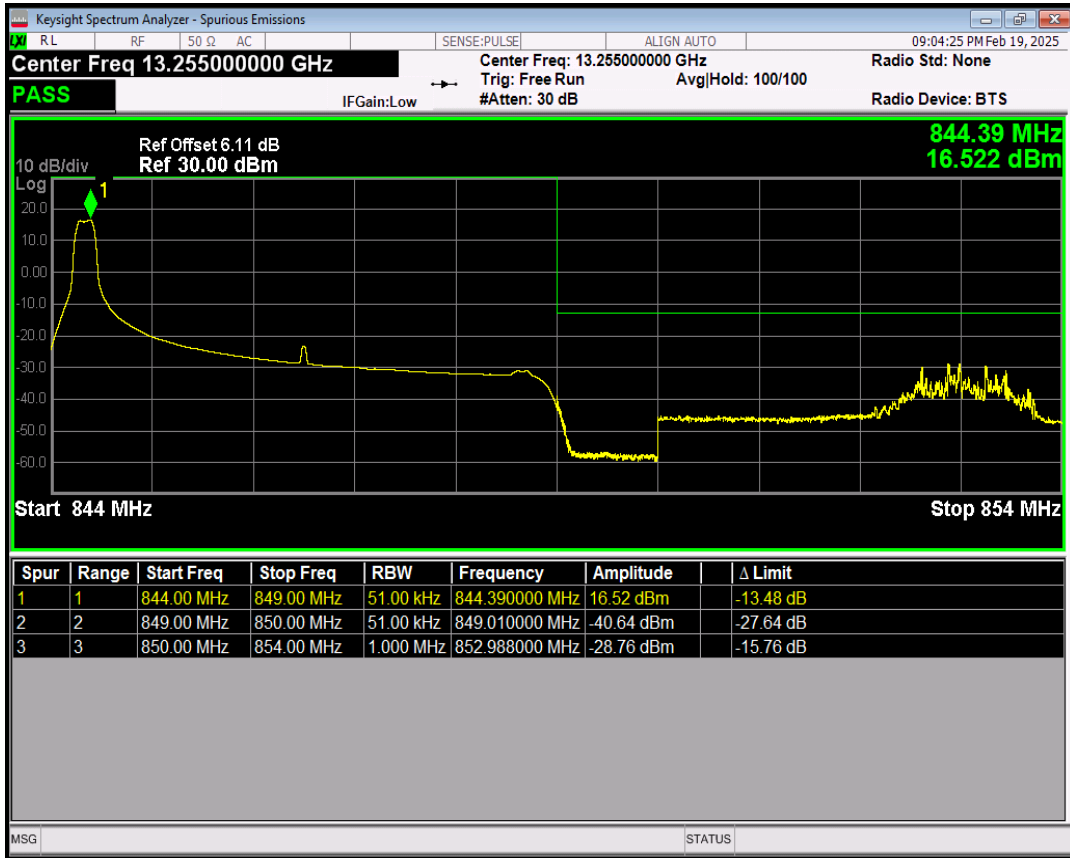

Band5 16QAM BW=5MHz Channel=20625 RB Size=1 Position=#0

Band5 16QAM BW=5MHz Channel=20625 RB Size=1 Position=#Max