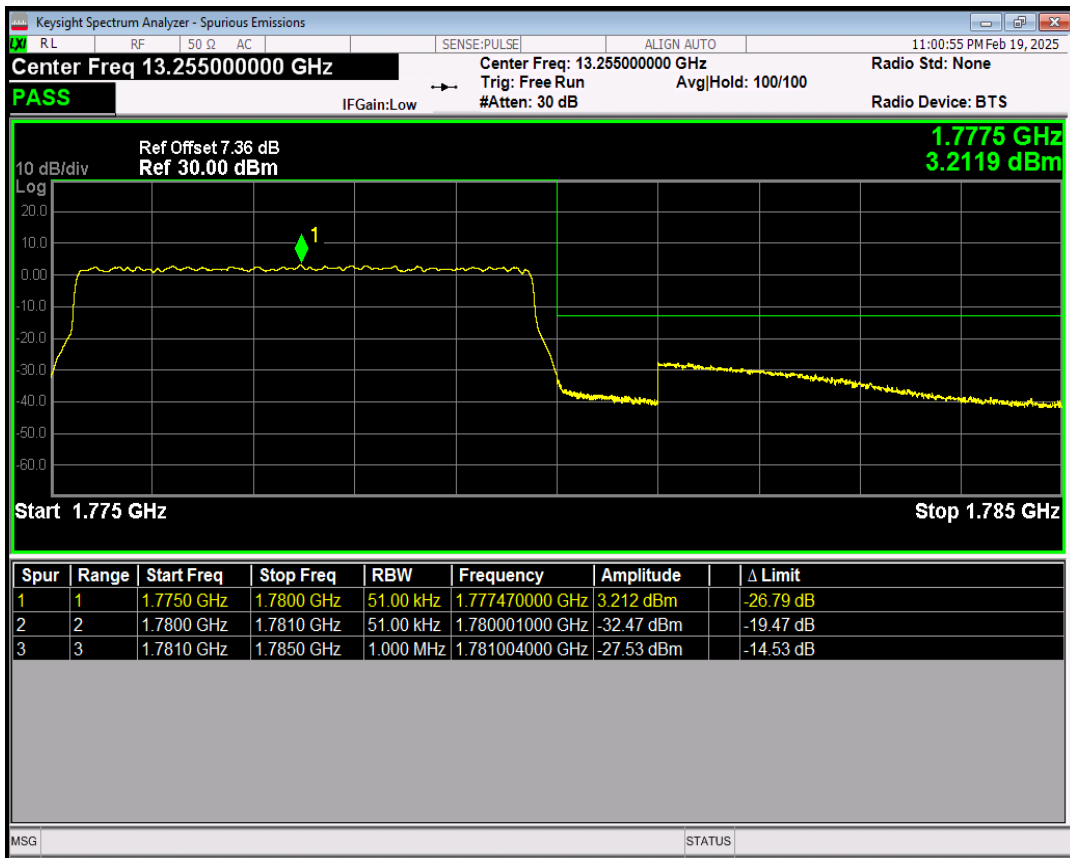

Band66 QPSK BW=5MHz Channel=132647 RB Size=25 Position=#0

Band66 16QAM BW=5MHz Channel=132647 RB Size=1 Position=#0