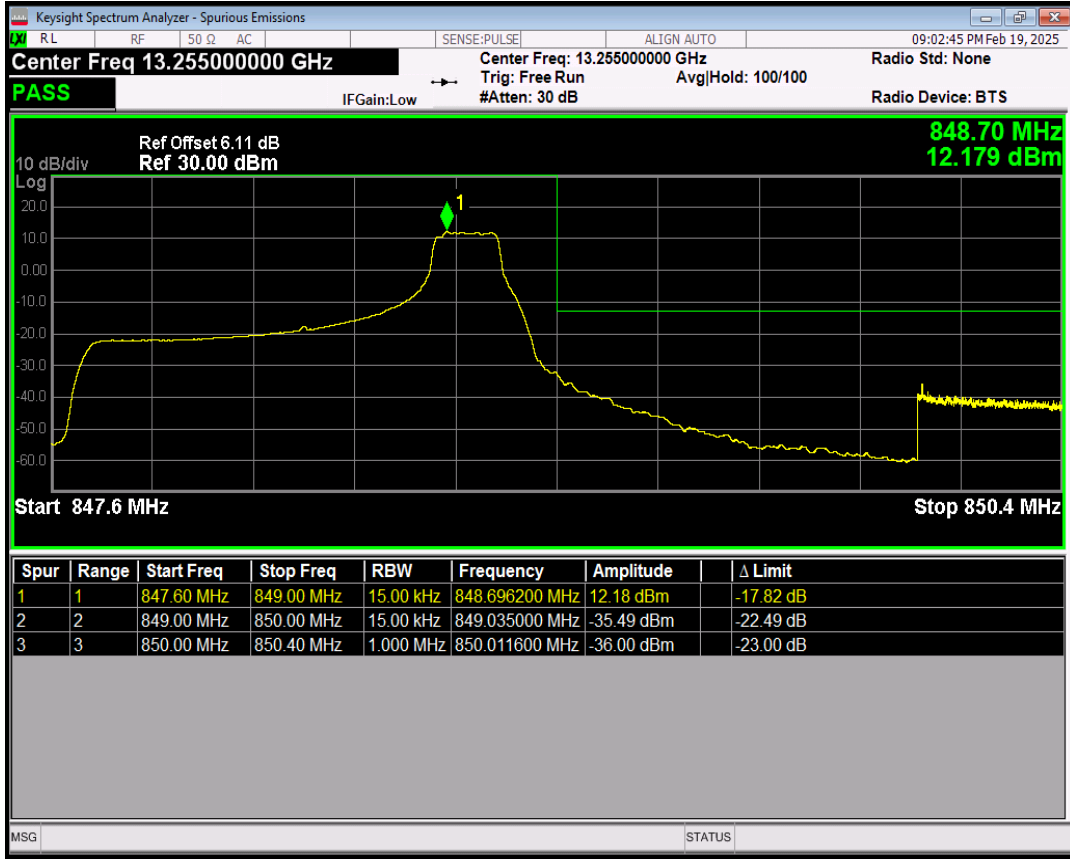

Band5 16QAM BW=1.4MHz Channel=20407 RB Size=1 Position=#Max

Band5 16QAM BW=1.4MHz Channel=20407 RB Size=6 Position=#0

Band5 QPSK BW=1.4MHz Channel=20643 RB Size=1 Position=#0

Band5 QPSK BW=1.4MHz Channel=20643 RB Size=1 Position=#Max