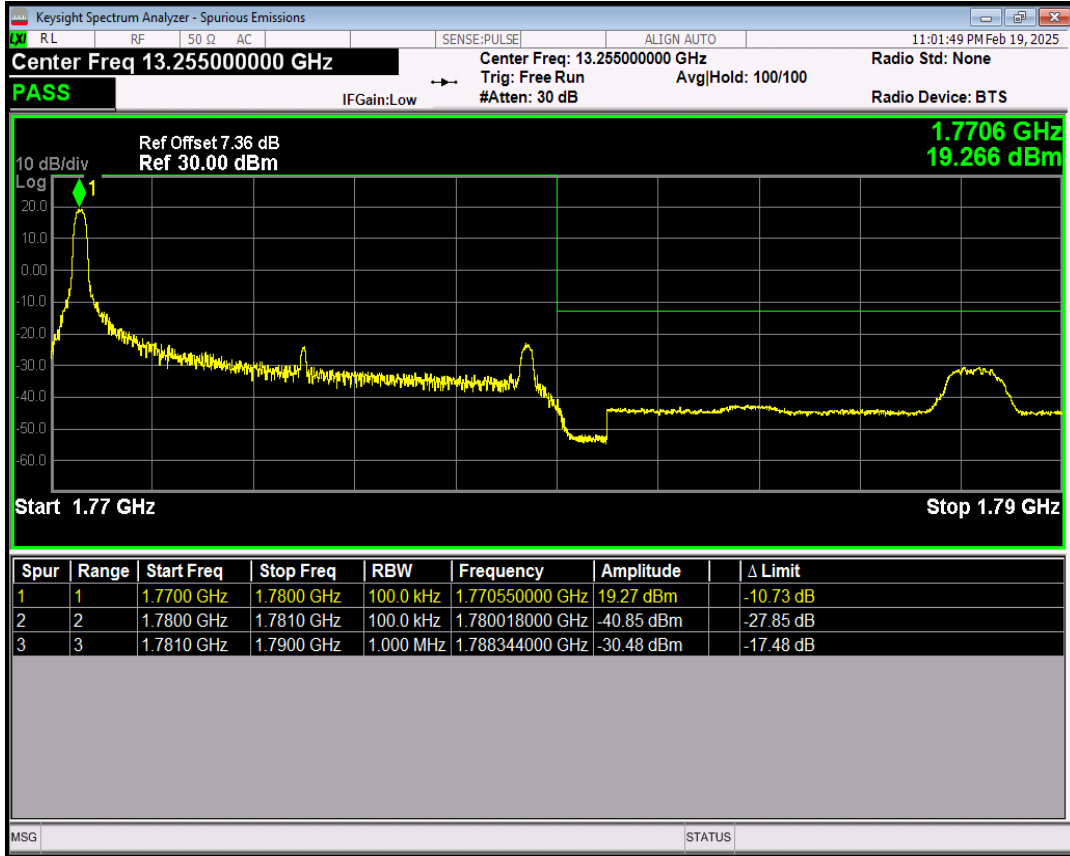

Band66 16QAM BW=10MHz Channel=132622 RB Size=1 Position=#0

Band66 16QAM BW=10MHz Channel=132622 RB Size=1 Position=#Max