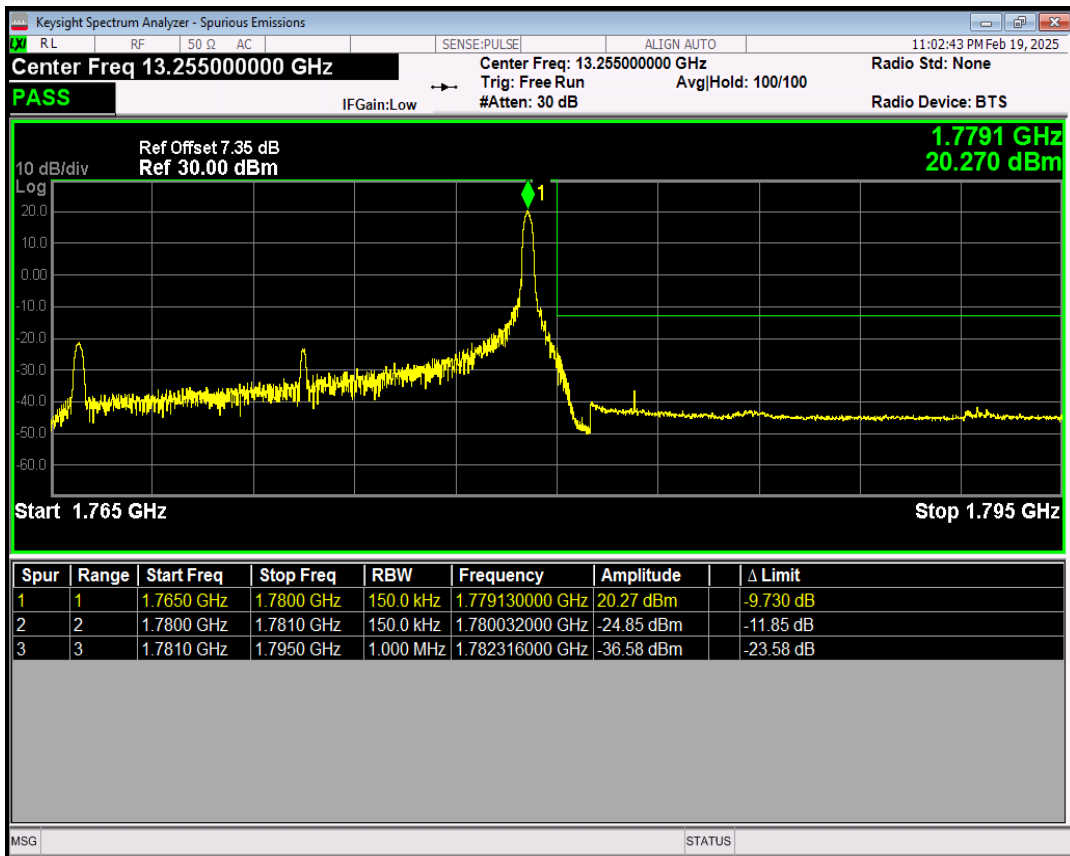

Band66 16QAM BW=15MHz Channel=132597 RB Size=1 Position=#Max

Band66 16QAM BW=15MHz Channel=132597 RB Size=75 Position=#0