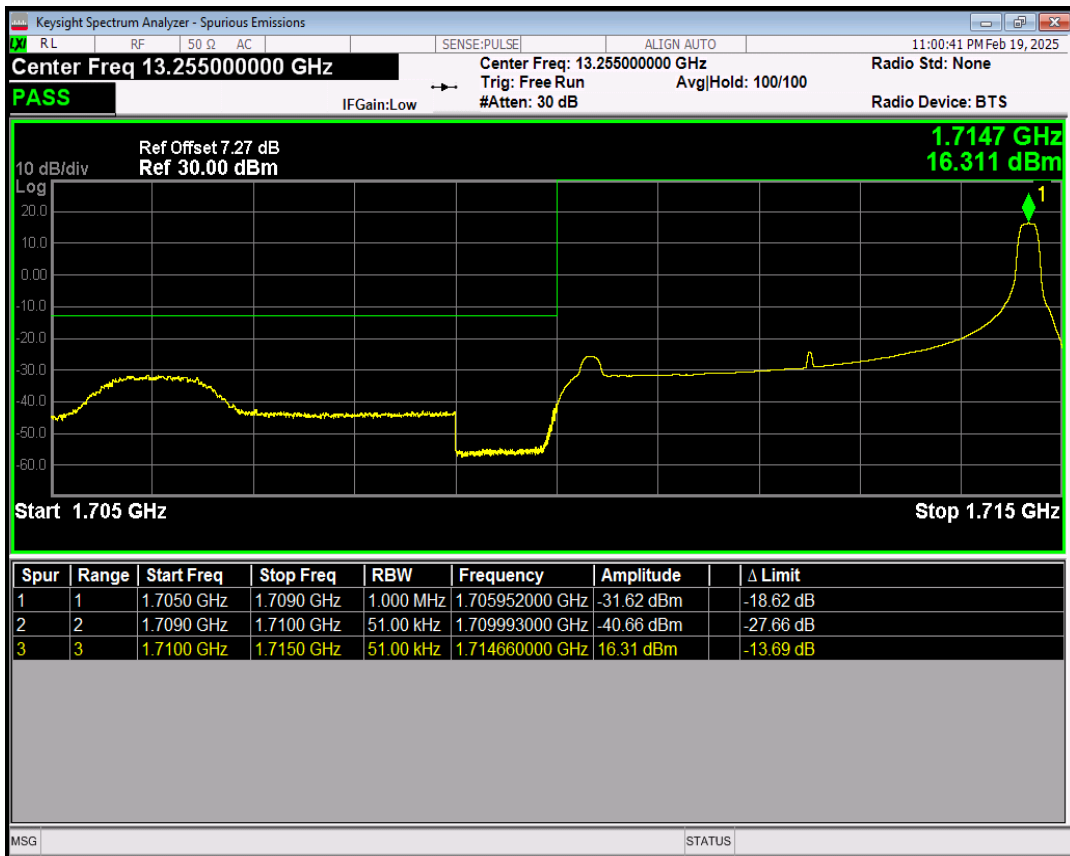

Band66 16QAM BW=5MHz Channel=131997 RB Size=1 Position=#Max

Band66 16QAM BW=5MHz Channel=131997 RB Size=25 Position=#0