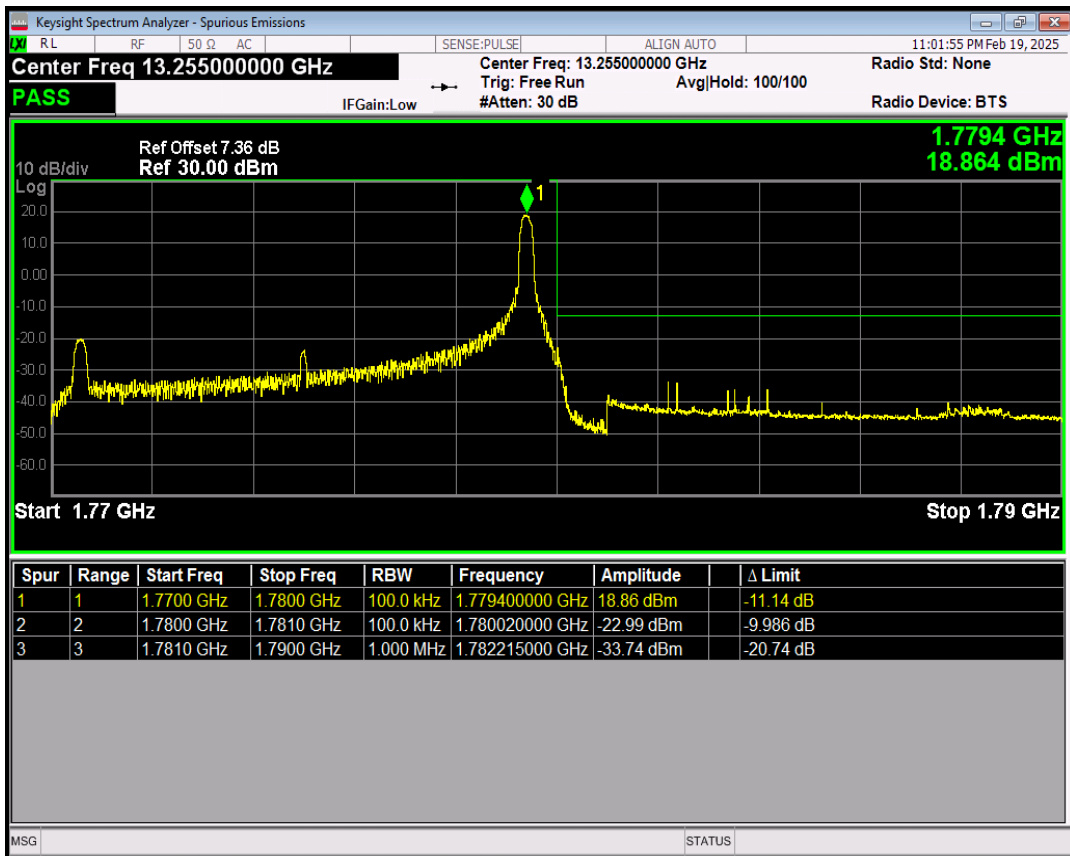

Band66 16QAM BW=10MHz Channel=132622 RB Size=1 Position=#Max

Band66 16QAM BW=10MHz Channel=132622 RB Size=50 Position=#0