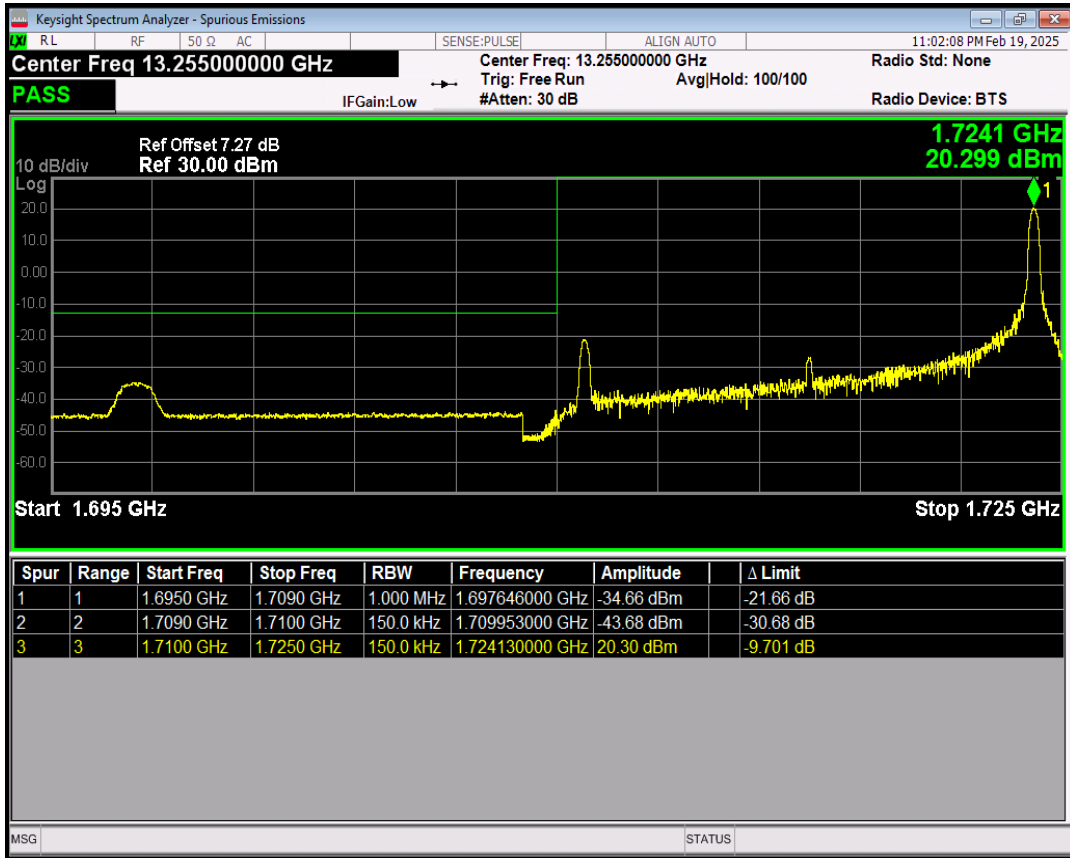

Band66 QPSK BW=15MHz Channel=132047 RB Size=1 Position=#Max

Band66 QPSK BW=15MHz Channel=132047 RB Size=75 Position=#0