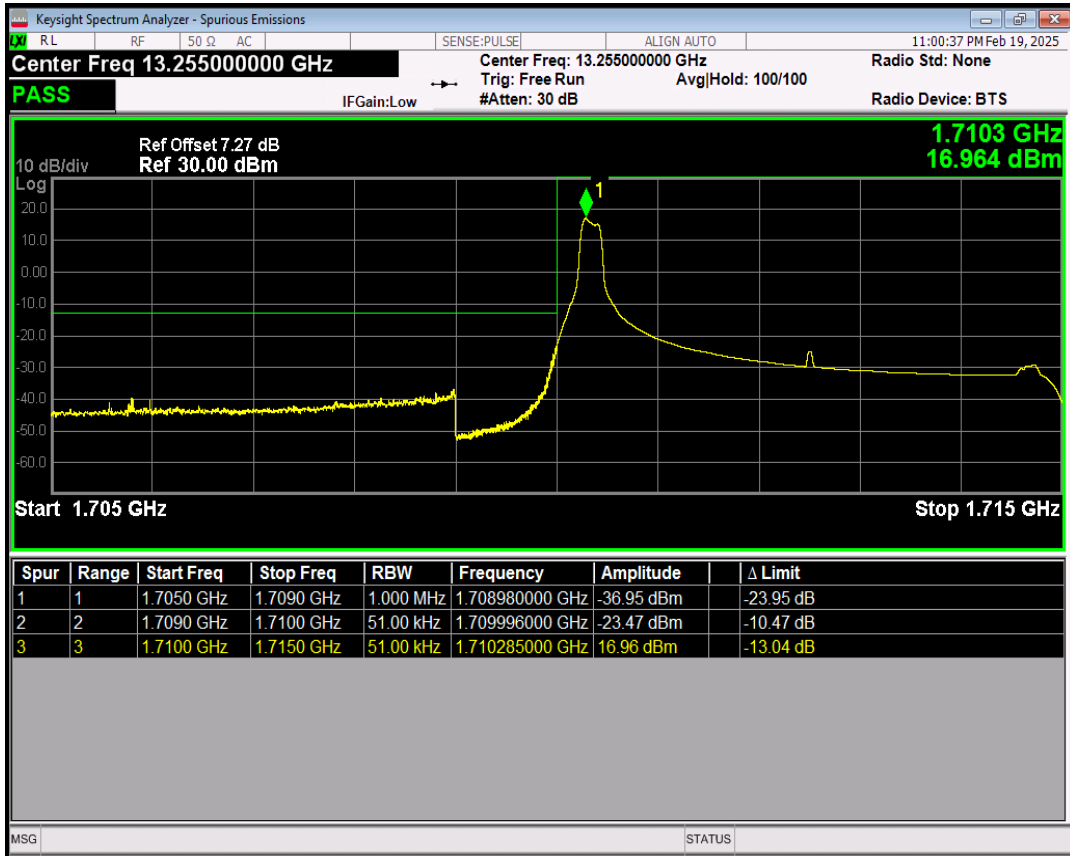

Band66 QPSK BW=5MHz Channel=131997 RB Size=1 Position=#0

Band66 QPSK BW=5MHz Channel=131997 RB Size=1 Position=#Max

Band66 QPSK BW=5MHz Channel=131997 RB Size=25 Position=#0

Band66 16QAM BW=5MHz Channel=131997 RB Size=1 Position=#0