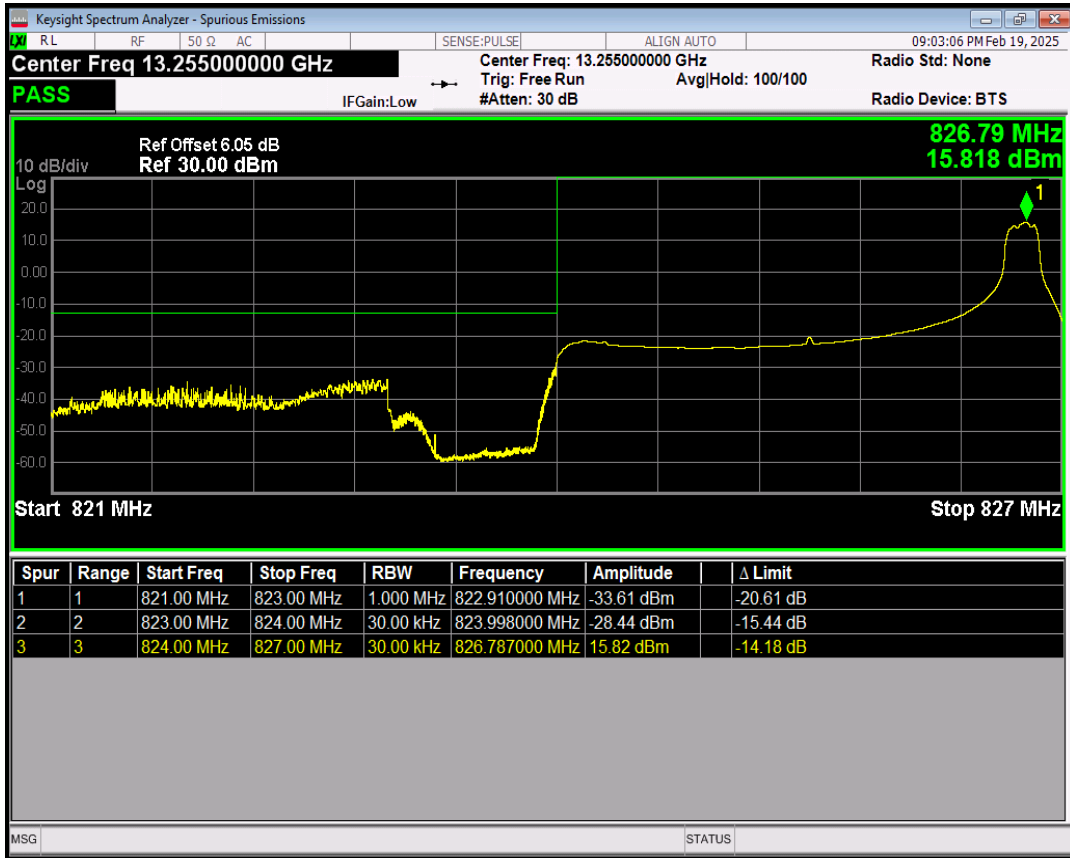

Band5 QPSK BW=3MHz Channel=20415 RB Size=1 Position=#Max

Band5 QPSK BW=3MHz Channel=20415 RB Size=15 Position=#0