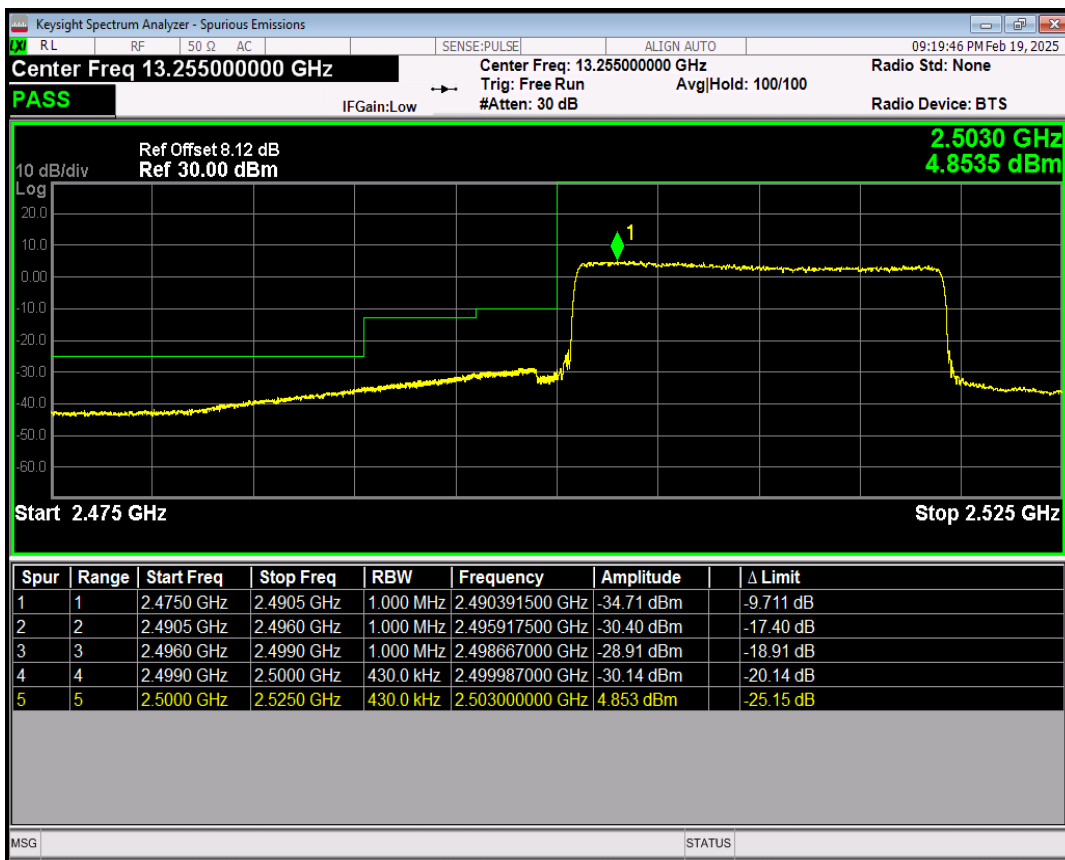

Band7 QPSK BW=20MHz Channel=20850 RB Size=100 Position=#0

Band7 16QAM BW=20MHz Channel=20850 RB Size=1 Position=#0