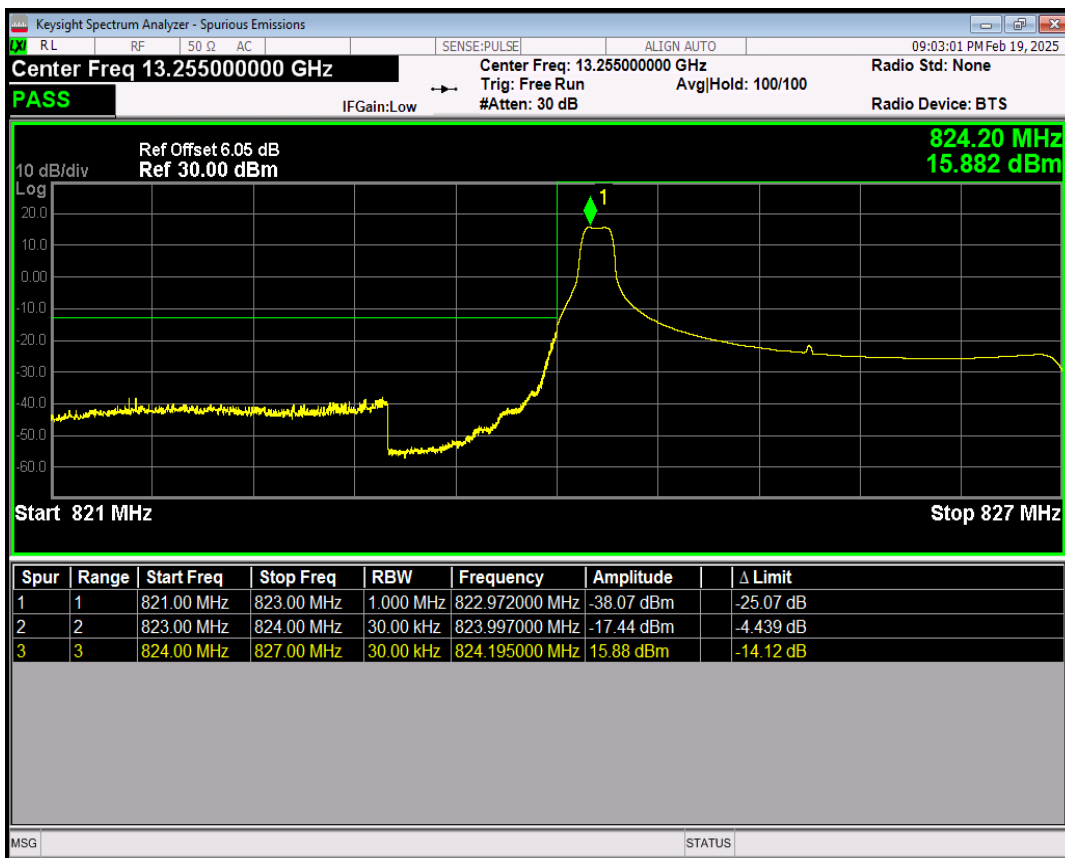

Band5 QPSK BW=3MHz Channel=20415 RB Size=1 Position=#0

Band5 QPSK BW=3MHz Channel=20415 RB Size=1 Position=#Max