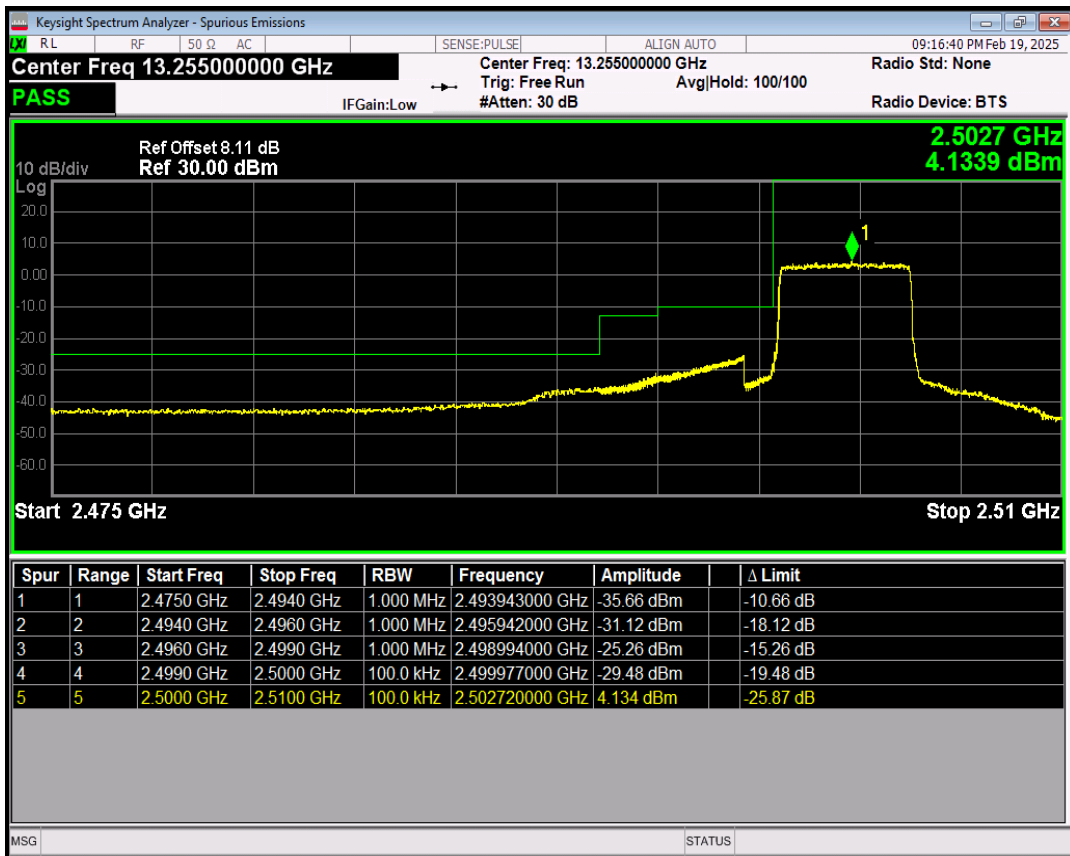

Band7 QPSK BW=5MHz Channel=20775 RB Size=25 Position=#0

Band7 16QAM BW=5MHz Channel=20775 RB Size=1 Position=#0