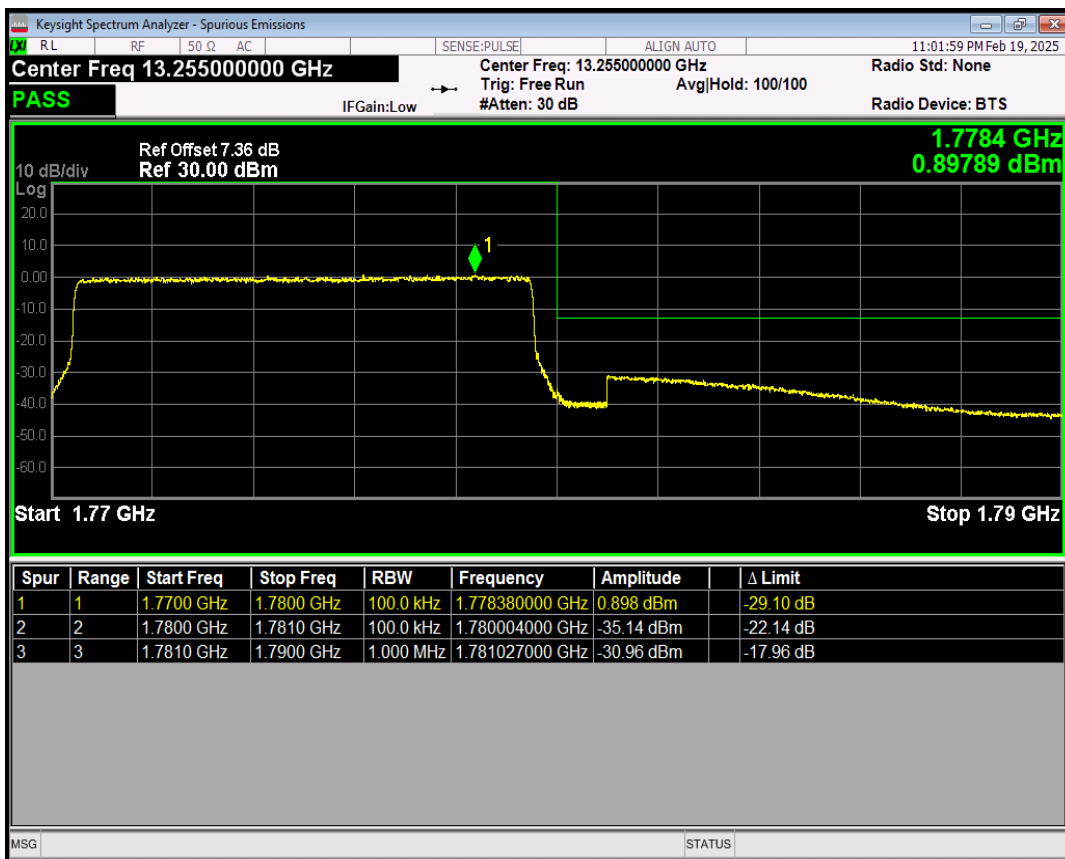

Band66 QPSK BW=10MHz Channel=132622 RB Size=50 Position=#0

Band66 16QAM BW=10MHz Channel=132622 RB Size=1 Position=#0

Band66 16QAM BW=10MHz Channel=132622 RB Size=1 Position=#Max

Band66 16QAM BW=10MHz Channel=132622 RB Size=50 Position=#0