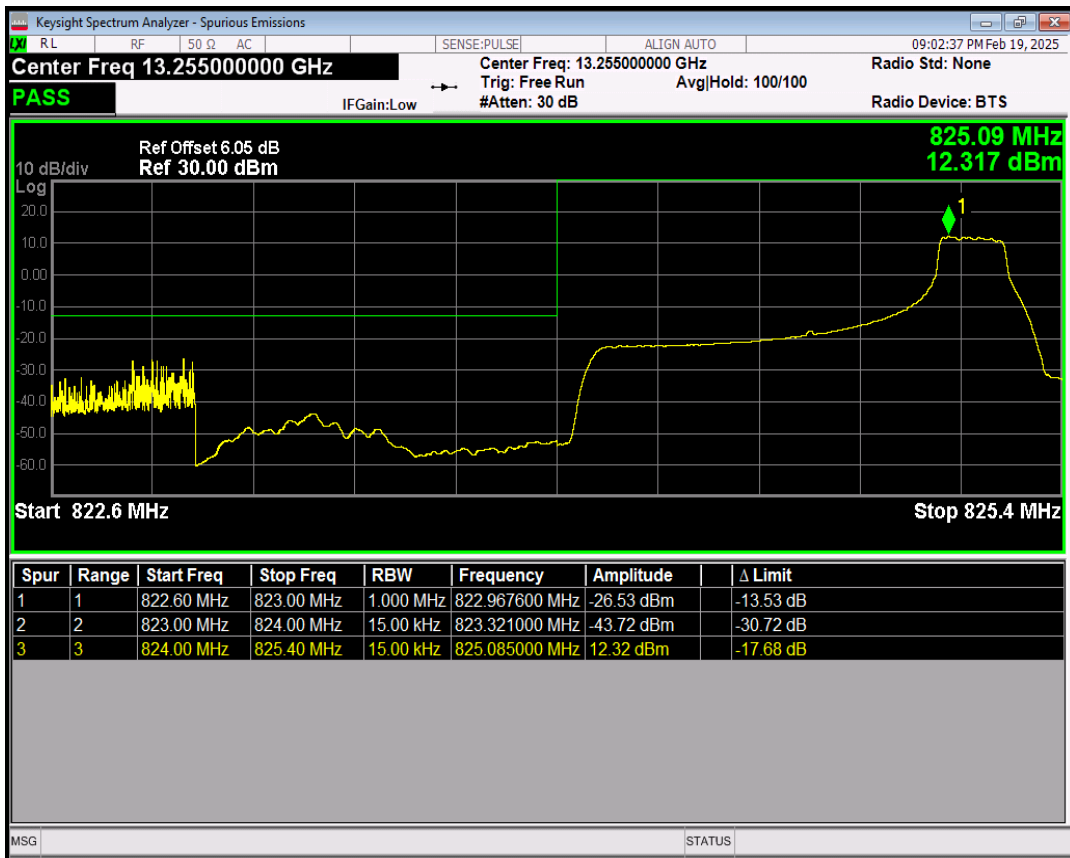

Band5 16QAM BW=1.4MHz Channel=20407 RB Size=1 Position=#Max

Band5 16QAM BW=1.4MHz Channel=20407 RB Size=6 Position=#0

Band5 QPSK BW=1.4MHz Channel=20643 RB Size=1 Position=#0

Band5 QPSK BW=1.4MHz Channel=20643 RB Size=1 Position=#Max

Band5 QPSK BW=1.4MHz Channel=20643 RB Size=6 Position=#0

Band5 16QAM BW=1.4MHz Channel=20643 RB Size=1 Position=#0

Band5 16QAM BW=1.4MHz Channel=20643 RB Size=1 Position=#Max

Band5 16QAM BW=1.4MHz Channel=20643 RB Size=6 Position=#0