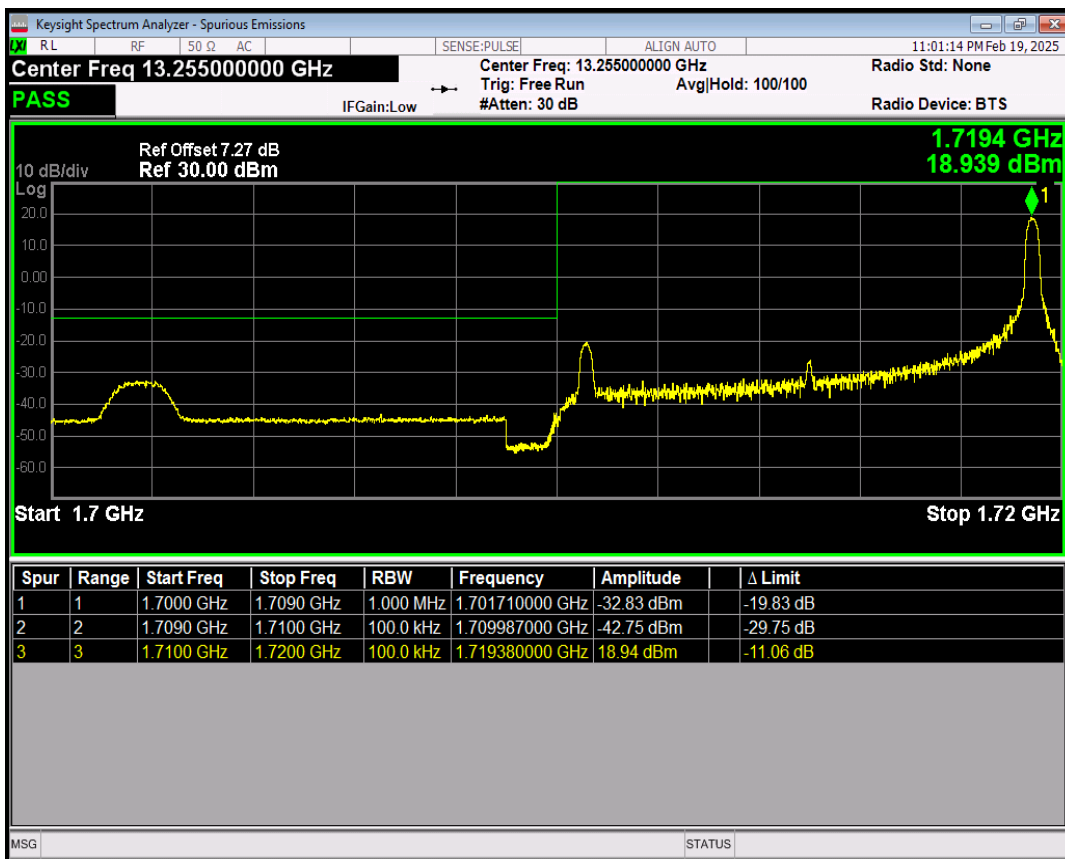

Band66 QPSK BW=10MHz Channel=132022 RB Size=1 Position=#Max

Band66 QPSK BW=10MHz Channel=132022 RB Size=50 Position=#0