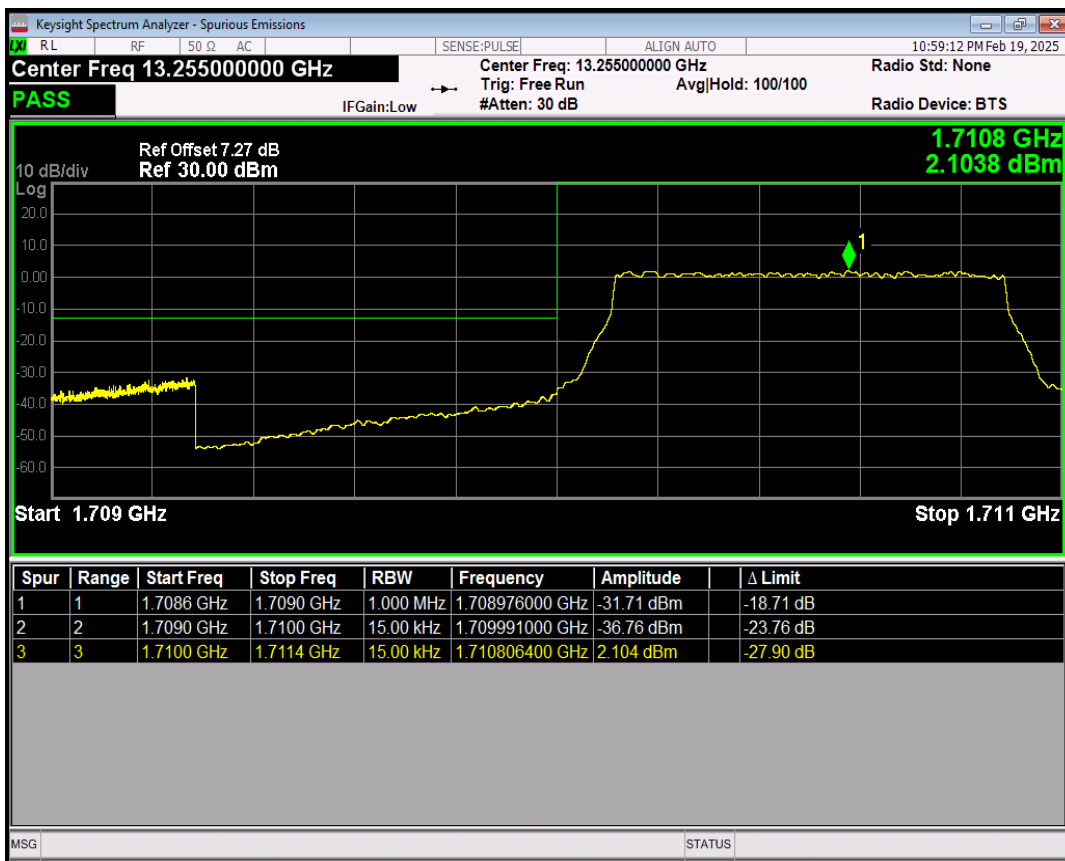

Band66 16QAM BW=1.4MHz Channel=131979 RB Size=6 Position=#0

Band66 QPSK BW=1.4MHz Channel=132665 RB Size=1 Position=#0