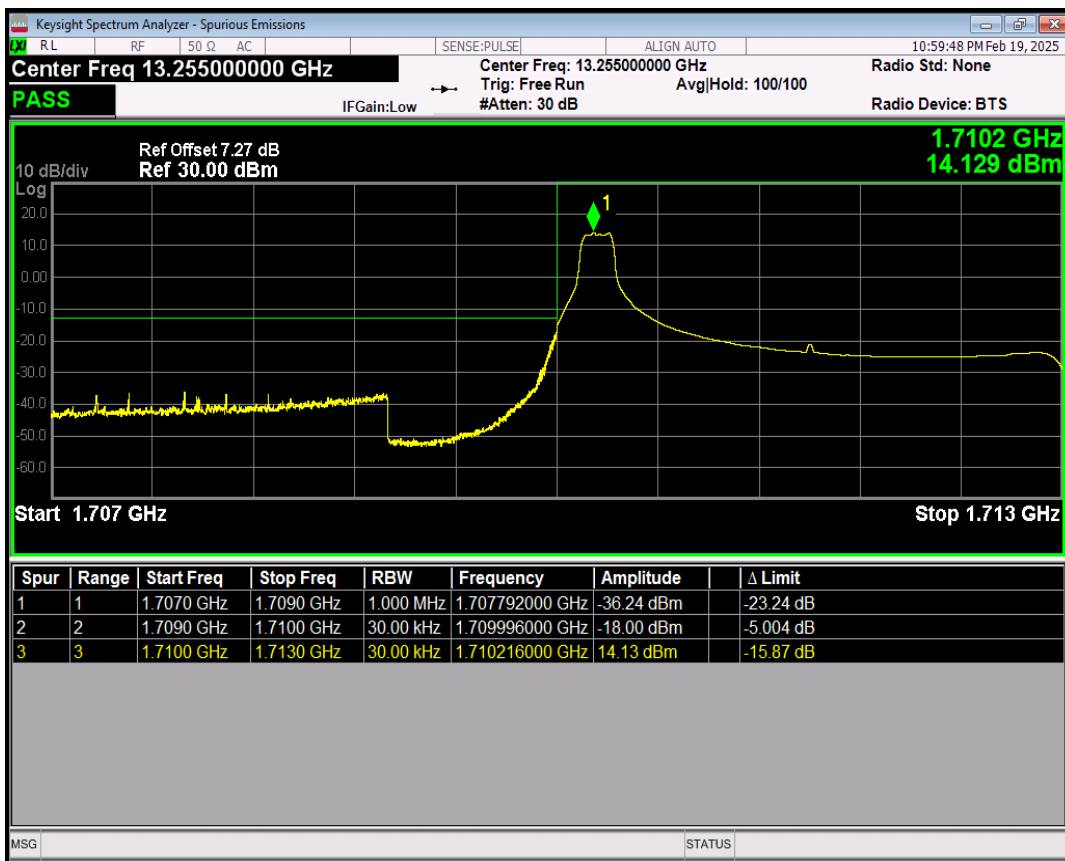

Band66 QPSK BW=3MHz Channel=131987 RB Size=1 Position=#0

Band66 QPSK BW=3MHz Channel=131987 RB Size=1 Position=#Max

Band66 QPSK BW=3MHz Channel=131987 RB Size=15 Position=#0

Band66 16QAM BW=3MHz Channel=131987 RB Size=1 Position=#0