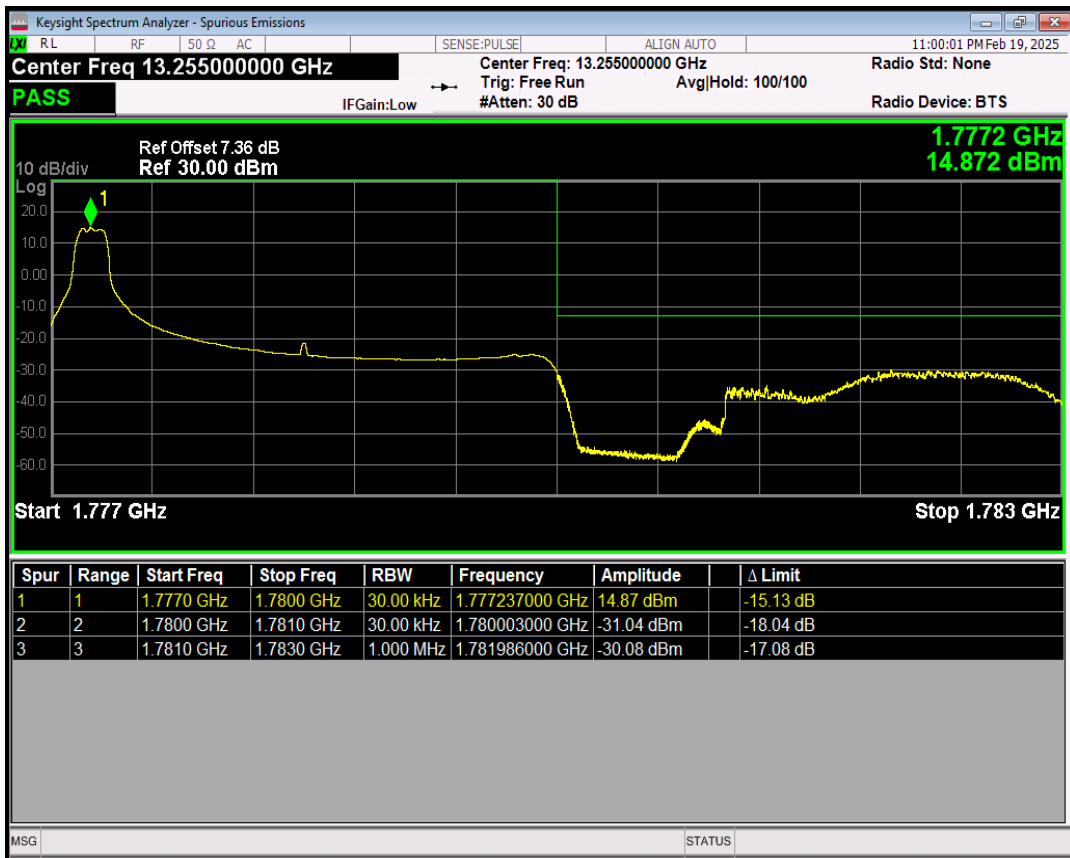

Band66 QPSK BW=3MHz Channel=132657 RB Size=1 Position=#0

Band66 QPSK BW=3MHz Channel=132657 RB Size=1 Position=#Max