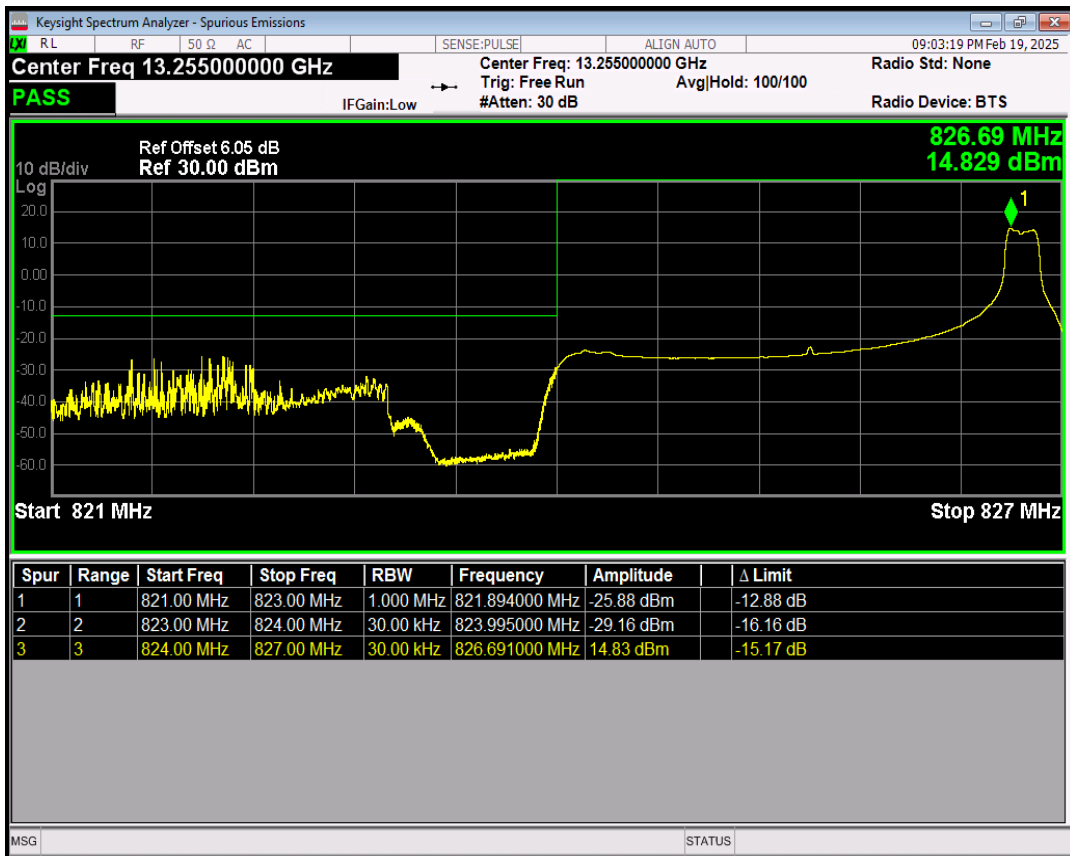

Band5 16QAM BW=3MHz Channel=20415 RB Size=1 Position=#Max

Band5 16QAM BW=3MHz Channel=20415 RB Size=15 Position=#0