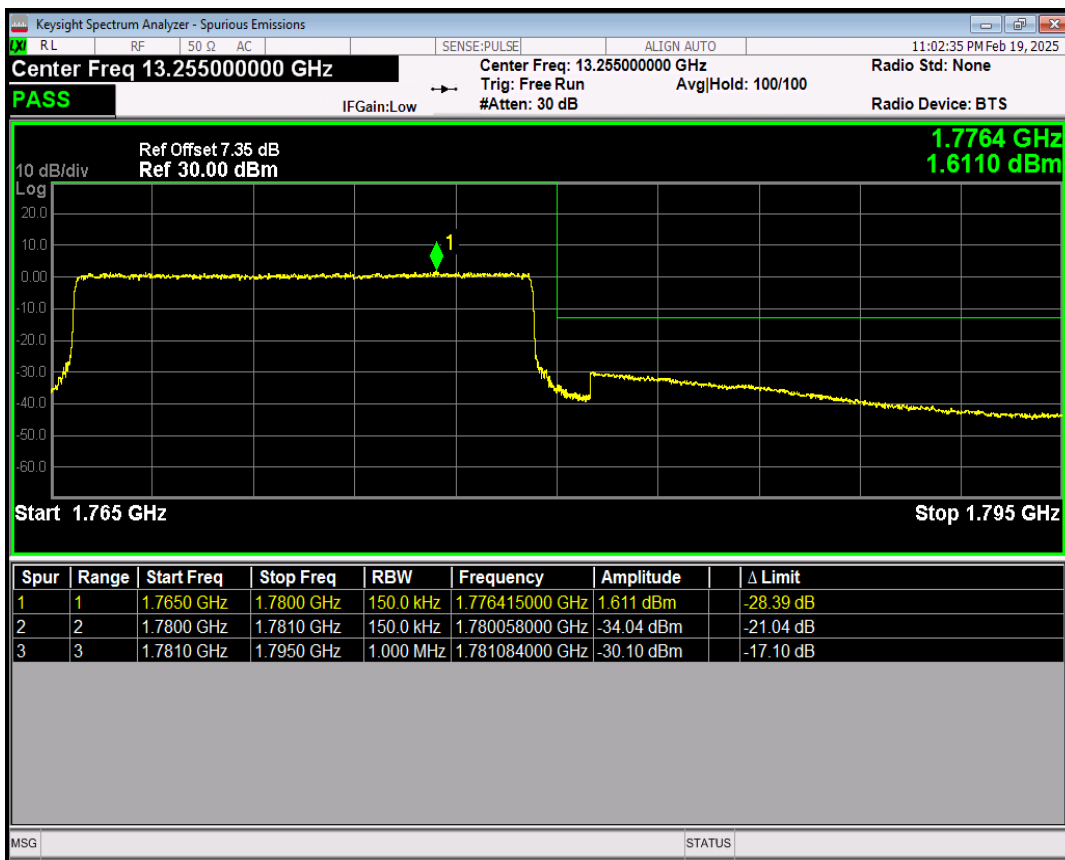

Band66 QPSK BW=15MHz Channel=132597 RB Size=75 Position=#0

Band66 16QAM BW=15MHz Channel=132597 RB Size=1 Position=#0