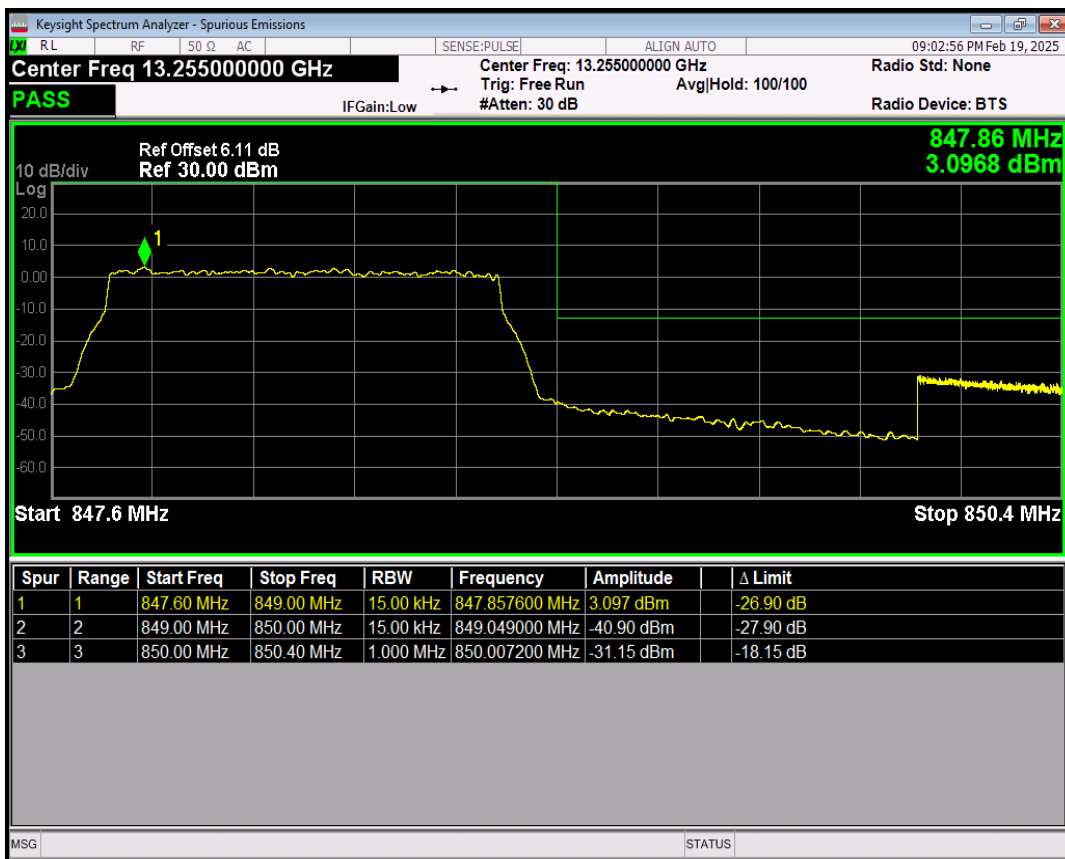

Band5 QPSK BW=1.4MHz Channel=20643 RB Size=6 Position=#0

Band5 16QAM BW=1.4MHz Channel=20643 RB Size=1 Position=#0

Band5 16QAM BW=1.4MHz Channel=20643 RB Size=1 Position=#Max

Band5 16QAM BW=1.4MHz Channel=20643 RB Size=6 Position=#0