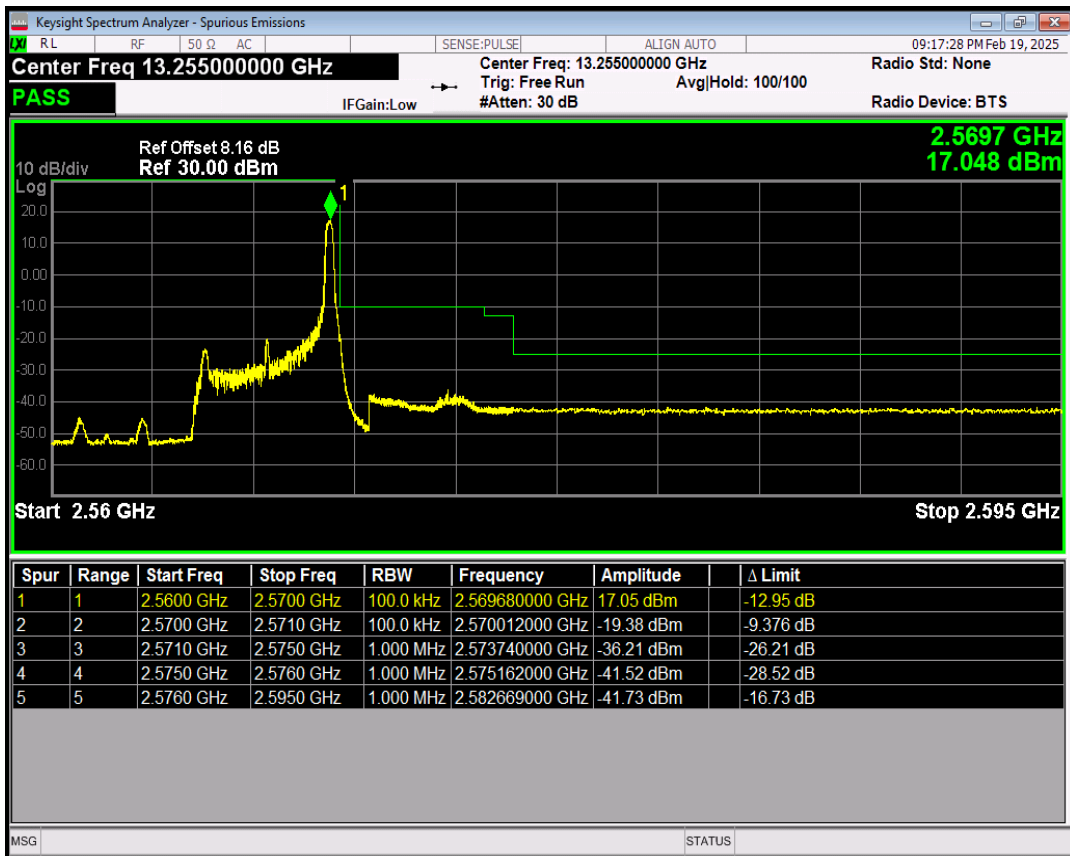

Band7 16QAM BW=5MHz Channel=21425 RB Size=1 Position=#Max

Band7 16QAM BW=5MHz Channel=21425 RB Size=25 Position=#0