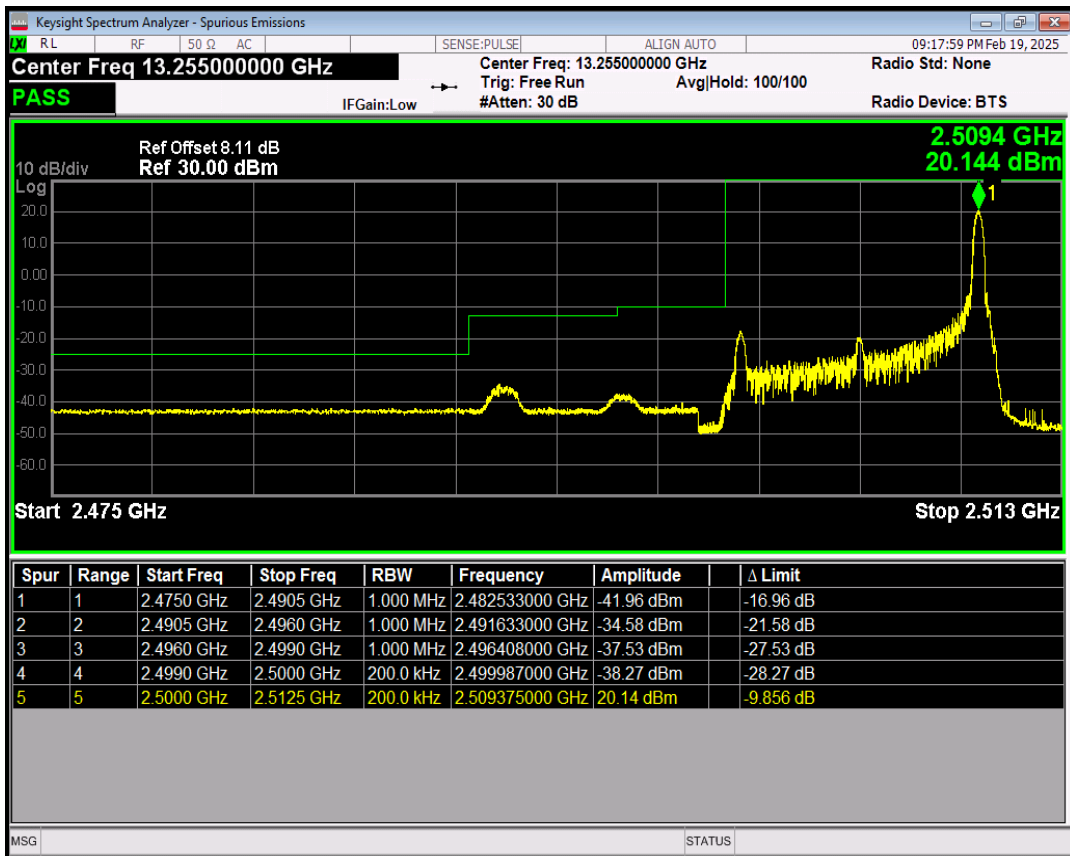

Band7 16QAM BW=10MHz Channel=20800 RB Size=1 Position=#Max

Band7 16QAM BW=10MHz Channel=20800 RB Size=50 Position=#0