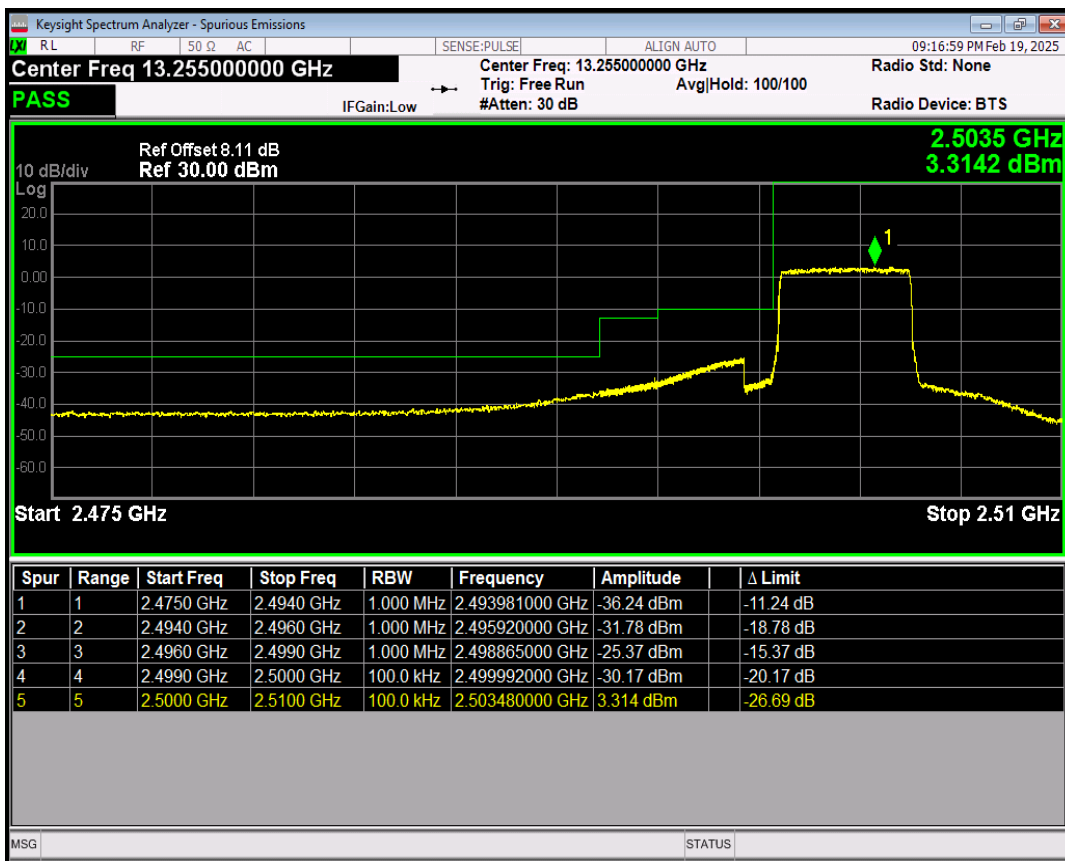

Band7 16QAM BW=5MHz Channel=20775 RB Size=25 Position=#0

Band7 QPSK BW=5MHz Channel=21425 RB Size=1 Position=#0