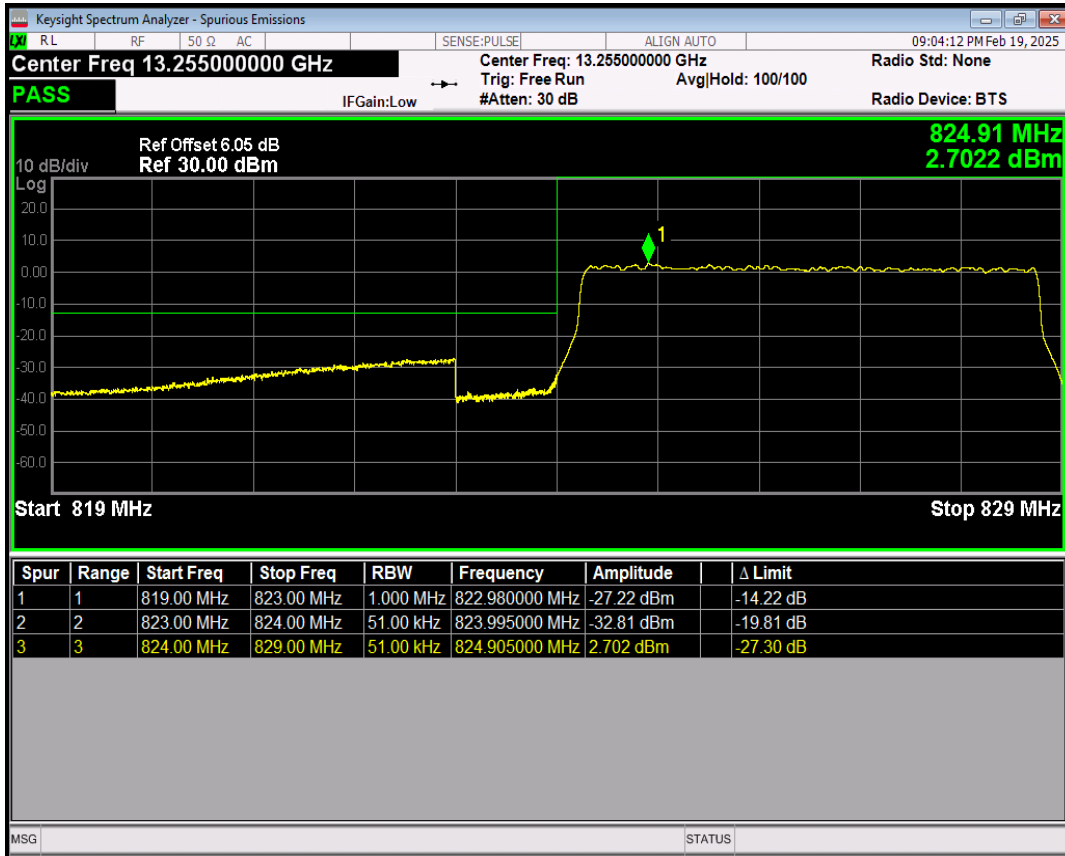

Band5 16QAM BW=5MHz Channel=20425 RB Size=25 Position=#0

Band5 QPSK BW=5MHz Channel=20625 RB Size=1 Position=#0