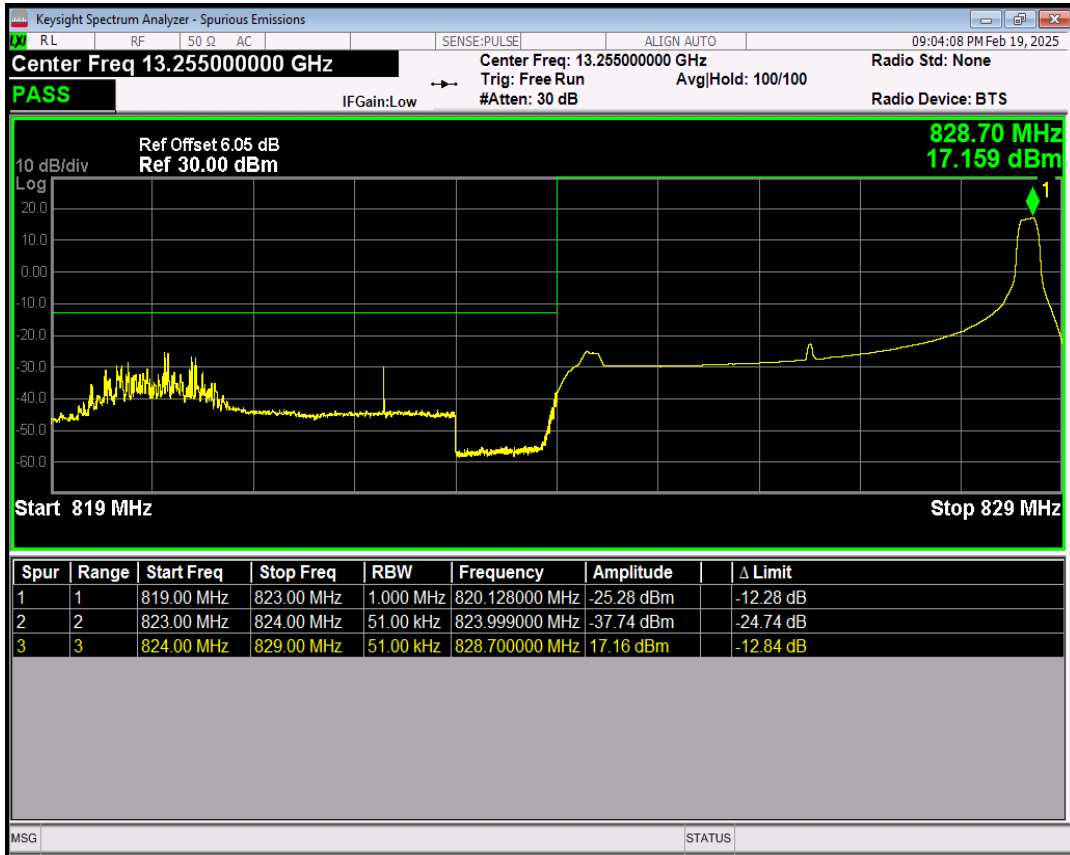

Band5 16QAM BW=5MHz Channel=20425 RB Size=1 Position=#Max

Band5 16QAM BW=5MHz Channel=20425 RB Size=25 Position=#0