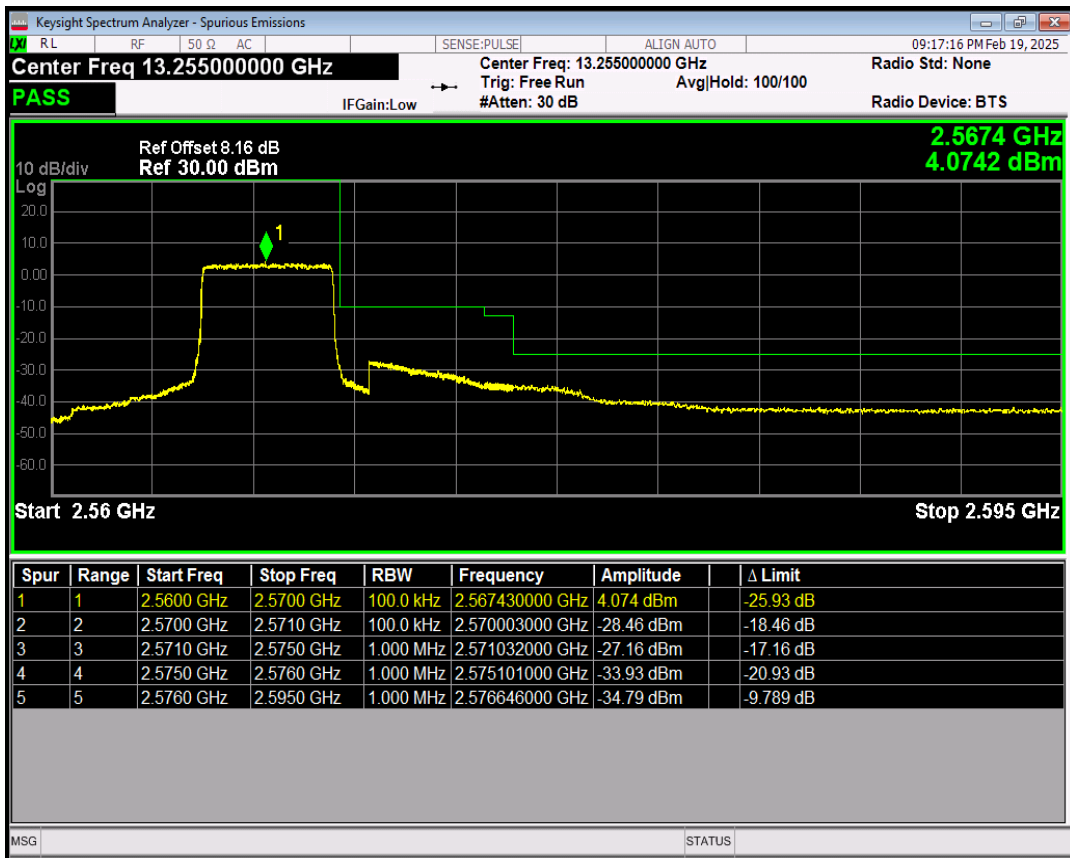

Band7 QPSK BW=5MHz Channel=21425 RB Size=25 Position=#0

Band7 16QAM BW=5MHz Channel=21425 RB Size=1 Position=#0