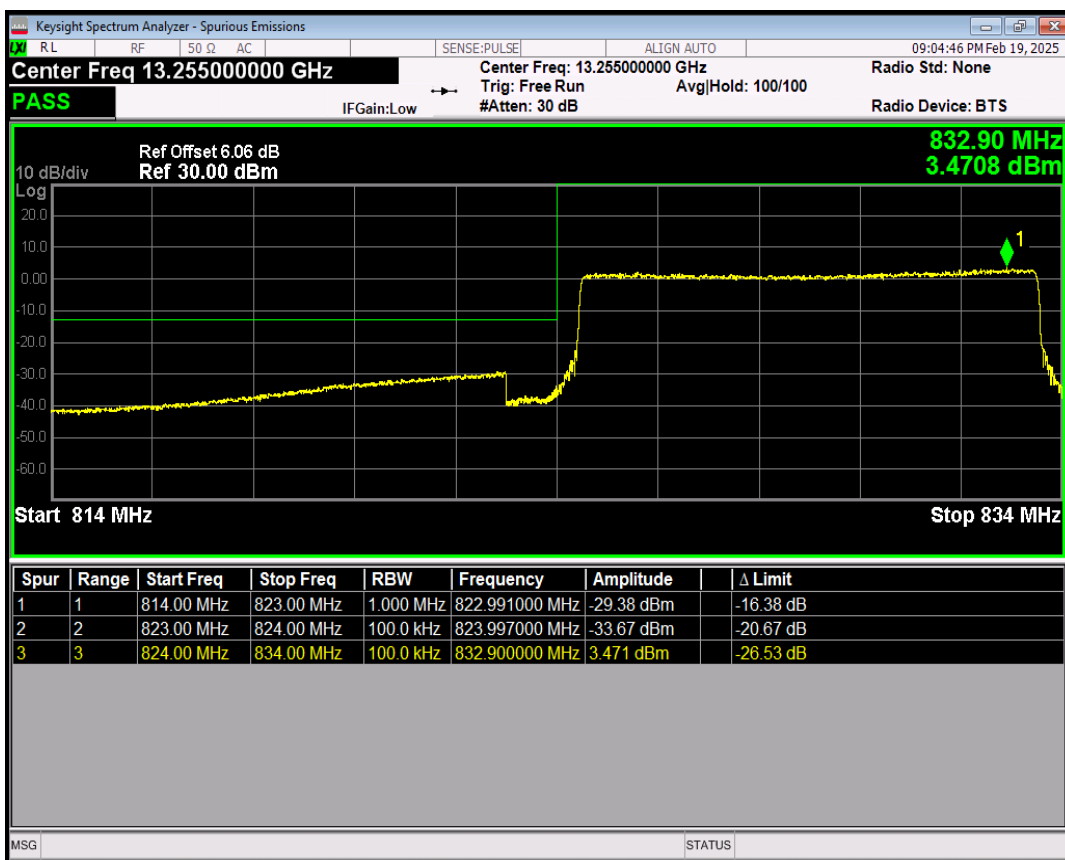

Band5 QPSK BW=10MHz Channel=20450 RB Size=50 Position=#0

Band5 16QAM BW=10MHz Channel=20450 RB Size=1 Position=#0