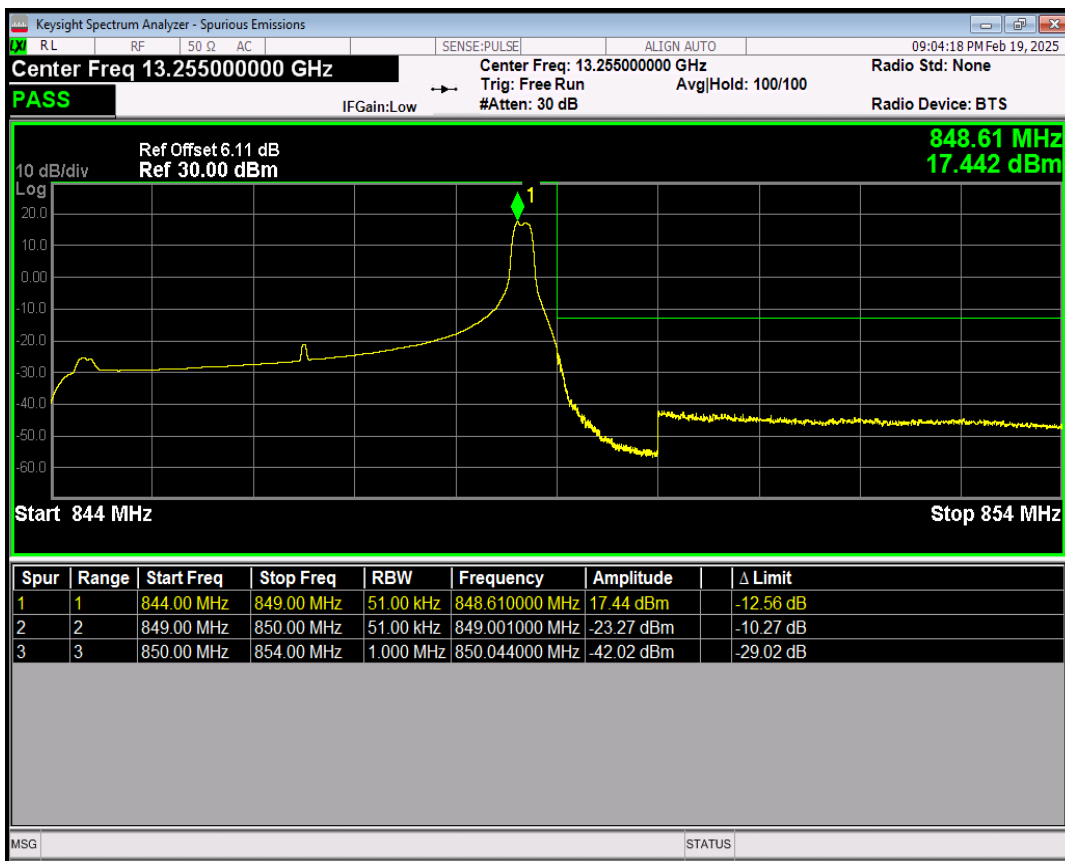

Band5 16QAM BW=5MHz Channel=20425 RB Size=1 Position=#Max

Band5 16QAM BW=5MHz Channel=20425 RB Size=25 Position=#0

Band5 QPSK BW=5MHz Channel=20625 RB Size=1 Position=#0

Band5 QPSK BW=5MHz Channel=20625 RB Size=1 Position=#Max