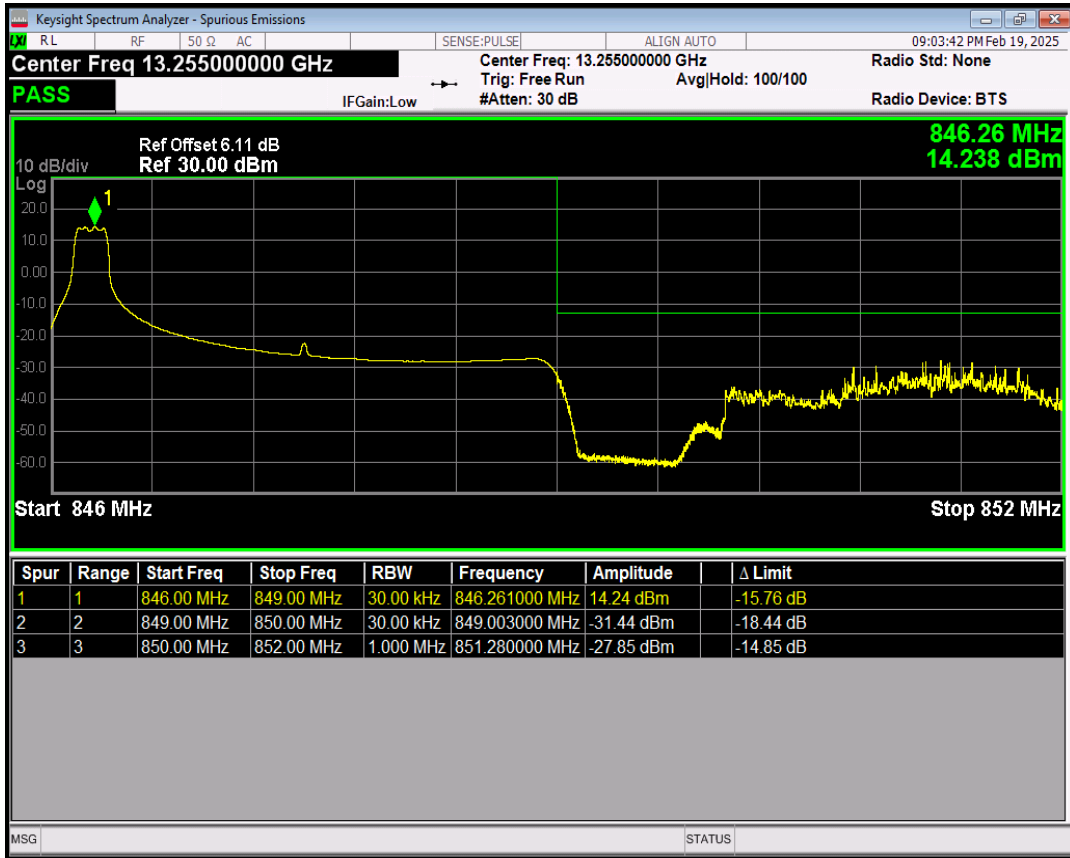

Band5 16QAM BW=3MHz Channel=20635 RB Size=1 Position=#0

Band5 16QAM BW=3MHz Channel=20635 RB Size=1 Position=#Max