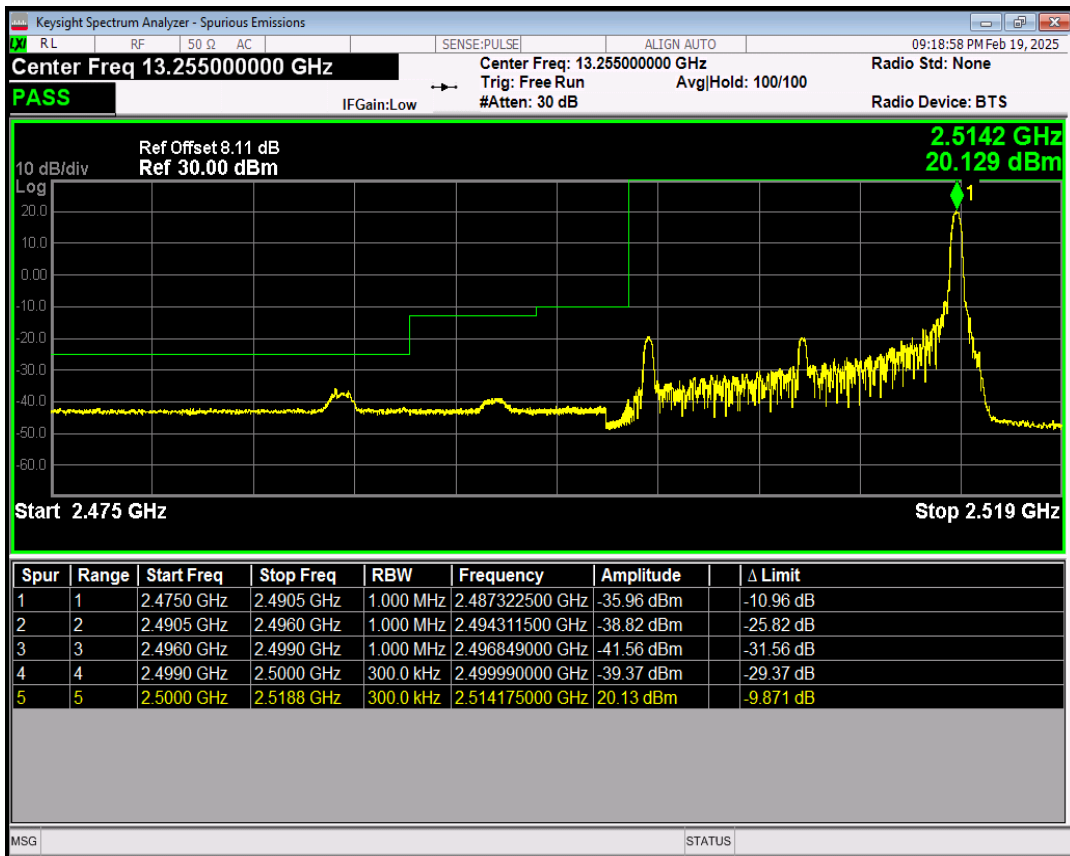

Band7 16QAM BW=15MHz Channel=20825 RB Size=1 Position=#Max

Band7 16QAM BW=15MHz Channel=20825 RB Size=75 Position=#0