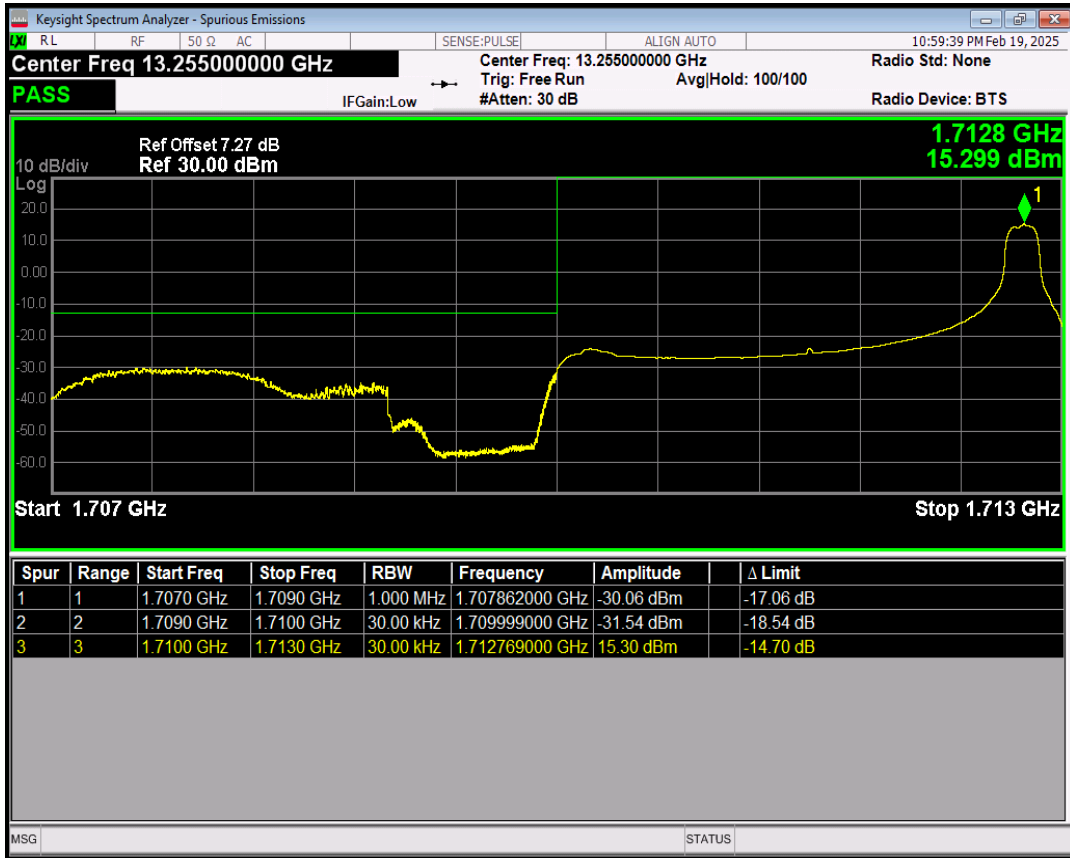

Band66 QPSK BW=3MHz Channel=131987 RB Size=1 Position=#Max

Band66 QPSK BW=3MHz Channel=131987 RB Size=15 Position=#0