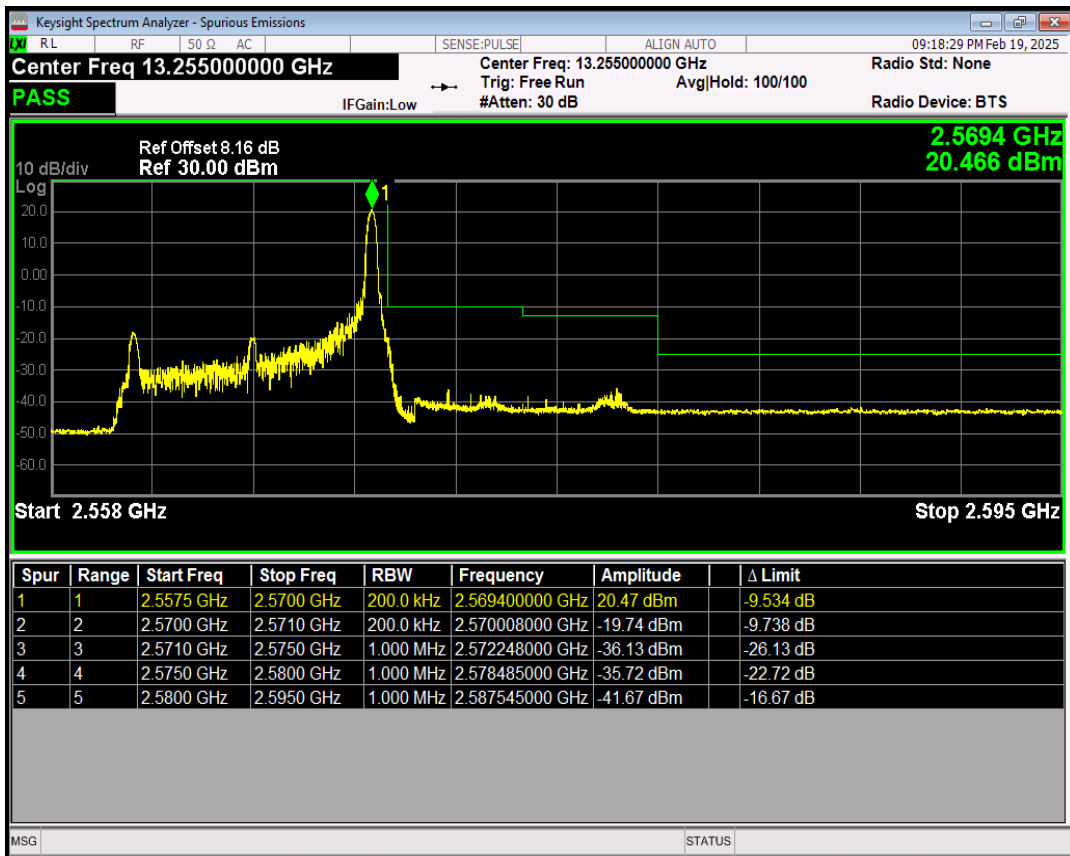

Band7 16QAM BW=10MHz Channel=21400 RB Size=1 Position=#Max

Band7 16QAM BW=10MHz Channel=21400 RB Size=50 Position=#0