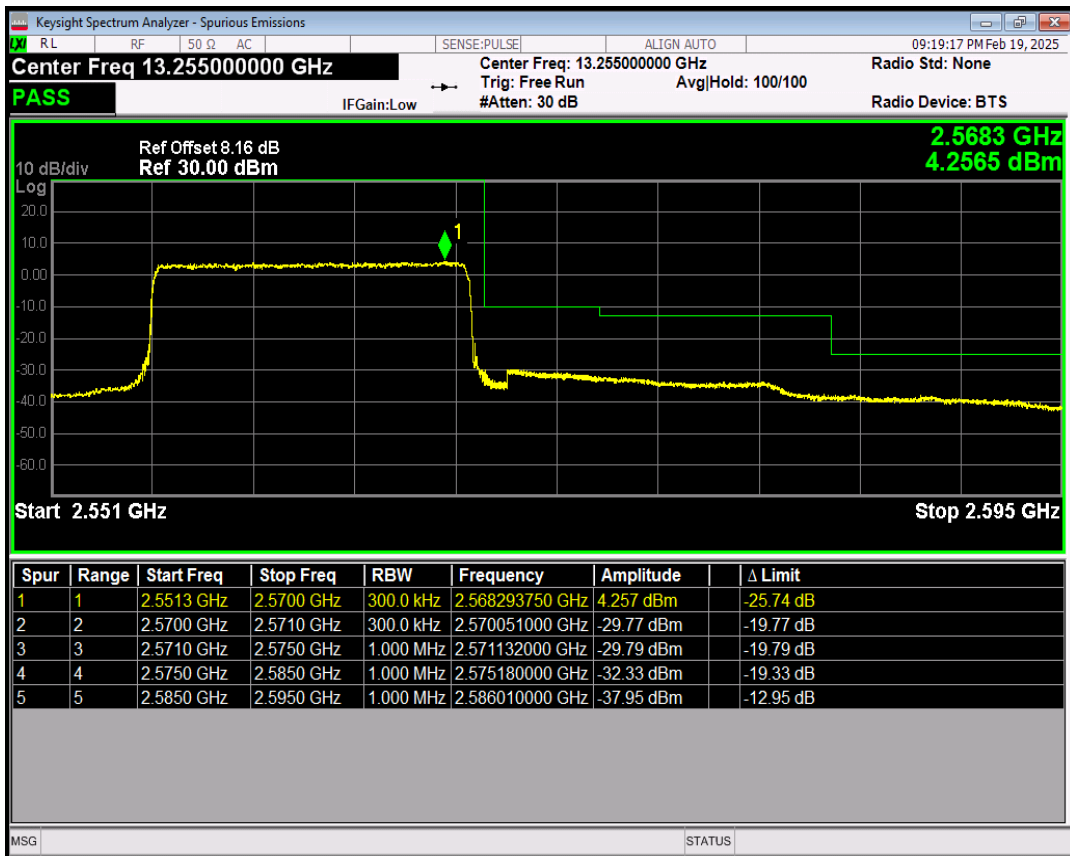

Band7 QPSK BW=15MHz Channel=21375 RB Size=75 Position=#0

Band7 16QAM BW=15MHz Channel=21375 RB Size=1 Position=#0