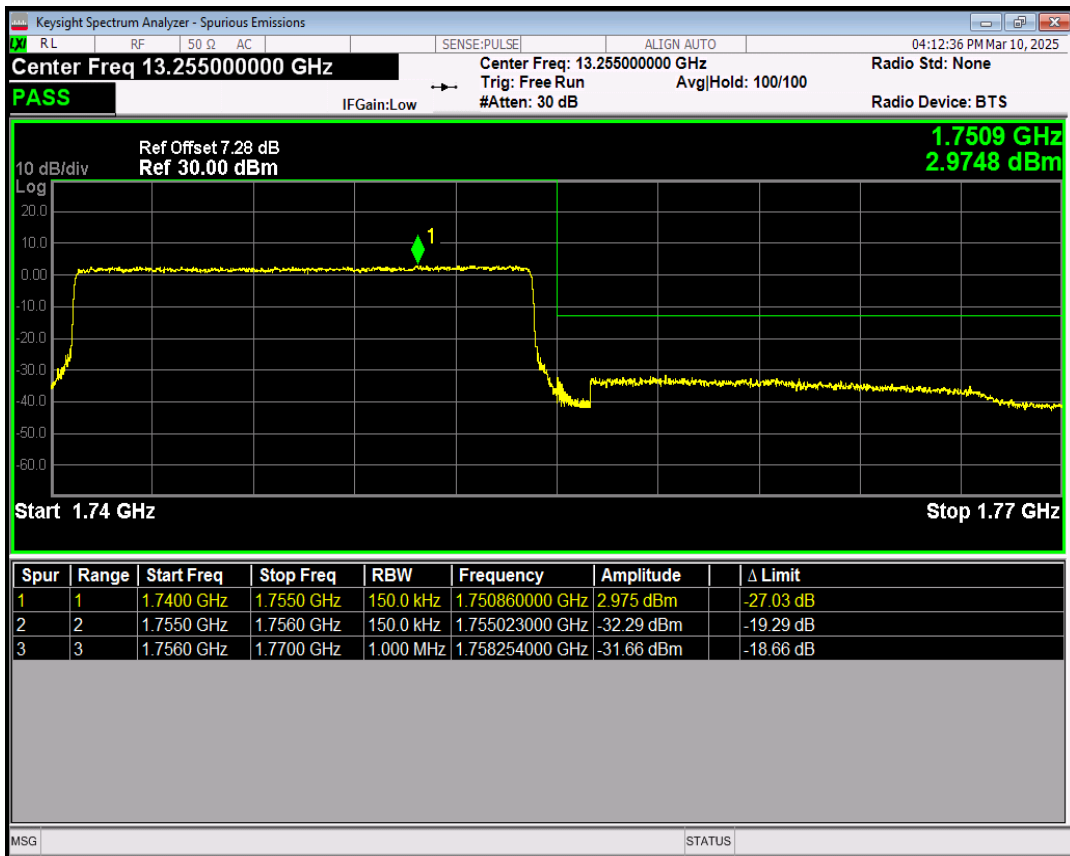

Band4 QPSK BW=15MHz Channel=20325 RB Size=75 Position=#0

Band4 16QAM BW=15MHz Channel=20325 RB Size=1 Position=#0