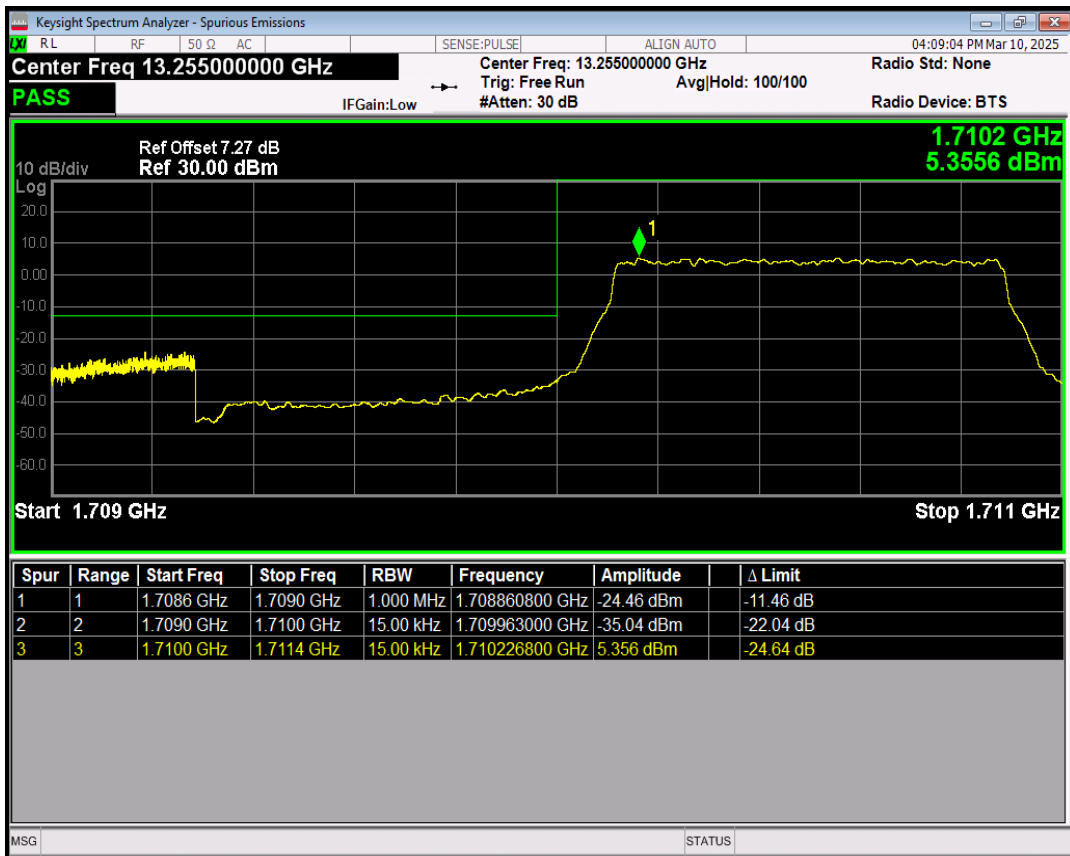

Band26(824-849) 16QAM BW=15MHz Channel=26965 RB Size=75 Position=#0

Band4 QPSK BW=1.4MHz Channel=19957 RB Size=1 Position=#0

Band4 QPSK BW=1.4MHz Channel=19957 RB Size=1 Position=#Max

Band4 QPSK BW=1.4MHz Channel=19957 RB Size=6 Position=#0

Band4 16QAM BW=1.4MHz Channel=19957 RB Size=1 Position=#0

Band4 16QAM BW=1.4MHz Channel=19957 RB Size=1 Position=#Max

Band4 16QAM BW=1.4MHz Channel=19957 RB Size=6 Position=#0

Band4 QPSK BW=1.4MHz Channel=20393 RB Size=1 Position=#0