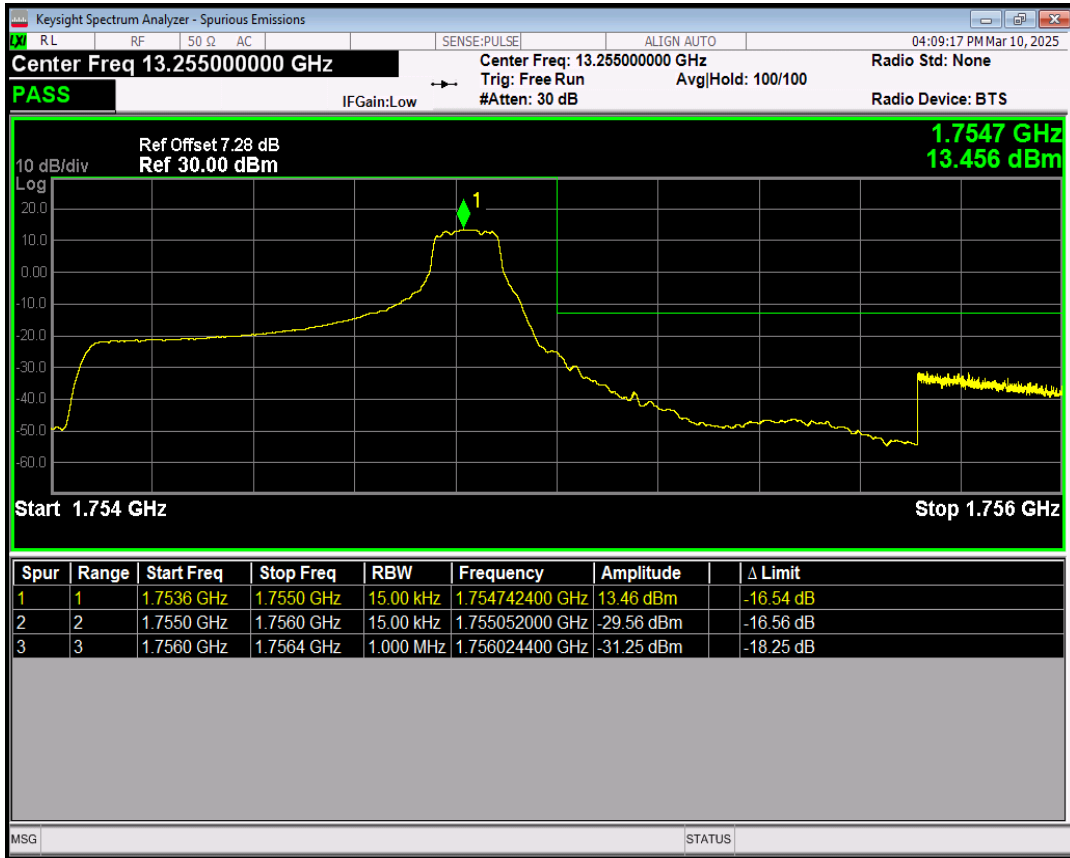

Band4 QPSK BW=1.4MHz Channel=20393 RB Size=1 Position=#Max

Band4 QPSK BW=1.4MHz Channel=20393 RB Size=6 Position=#0