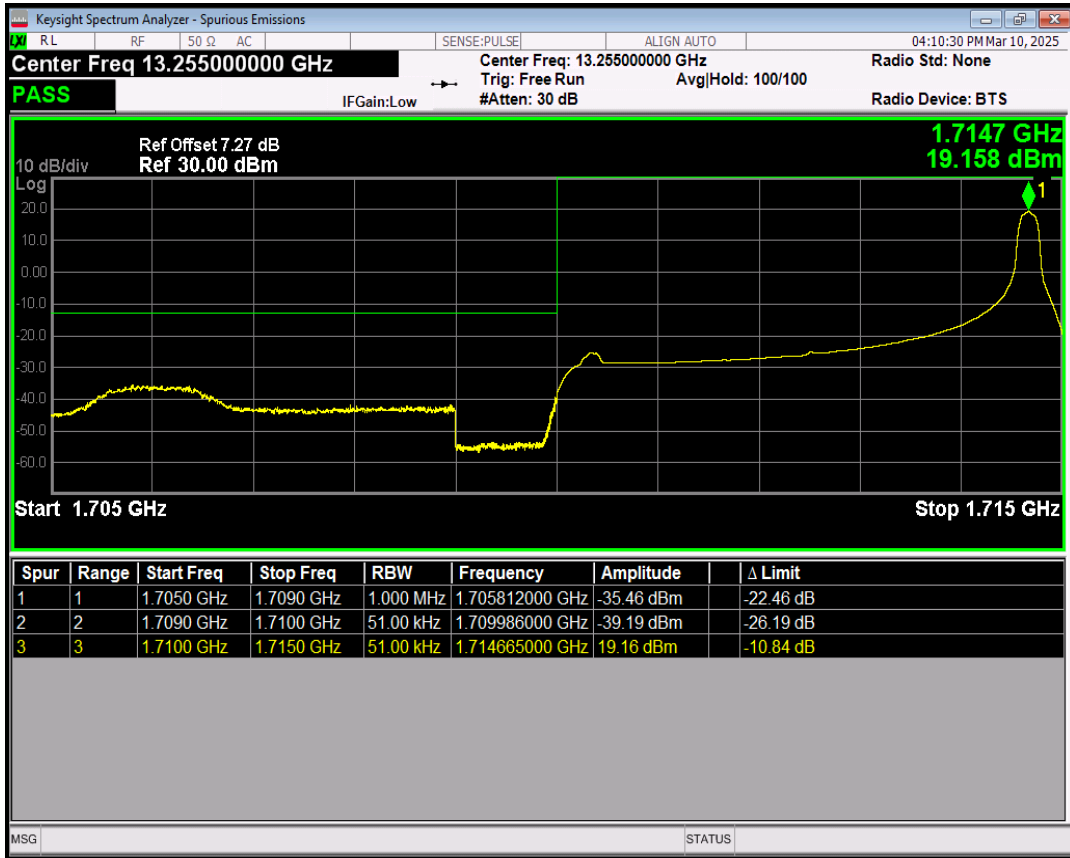

Band4 QPSK BW=3MHz Channel=20385 RB Size=1 Position=#Max

Band4 QPSK BW=3MHz Channel=20385 RB Size=15 Position=#0

Band4 16QAM BW=3MHz Channel=20385 RB Size=1 Position=#0

Band4 16QAM BW=3MHz Channel=20385 RB Size=1 Position=#Max

Band4 16QAM BW=3MHz Channel=20385 RB Size=15 Position=#0

Band4 QPSK BW=5MHz Channel=19975 RB Size=1 Position=#0

Band4 QPSK BW=5MHz Channel=19975 RB Size=1 Position=#Max

Band4 QPSK BW=5MHz Channel=19975 RB Size=25 Position=#0