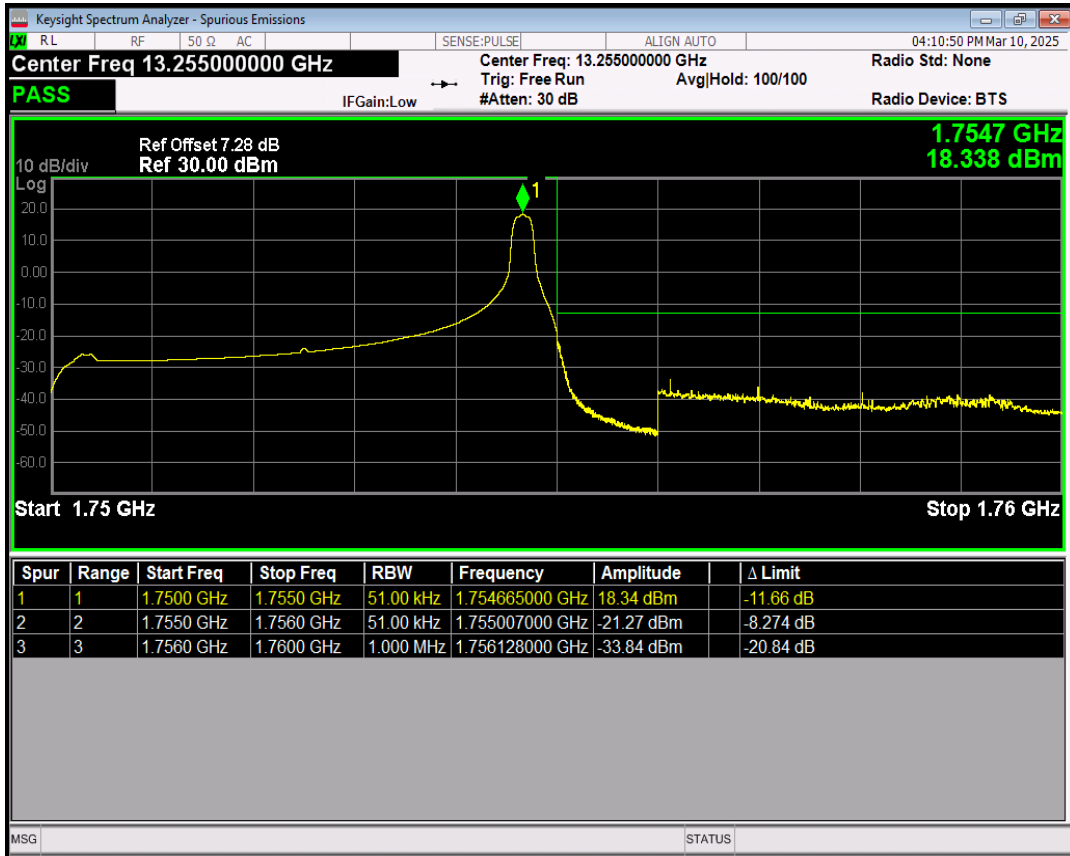

Band4 QPSK BW=5MHz Channel=20375 RB Size=1 Position=#Max

Band4 QPSK BW=5MHz Channel=20375 RB Size=25 Position=#0