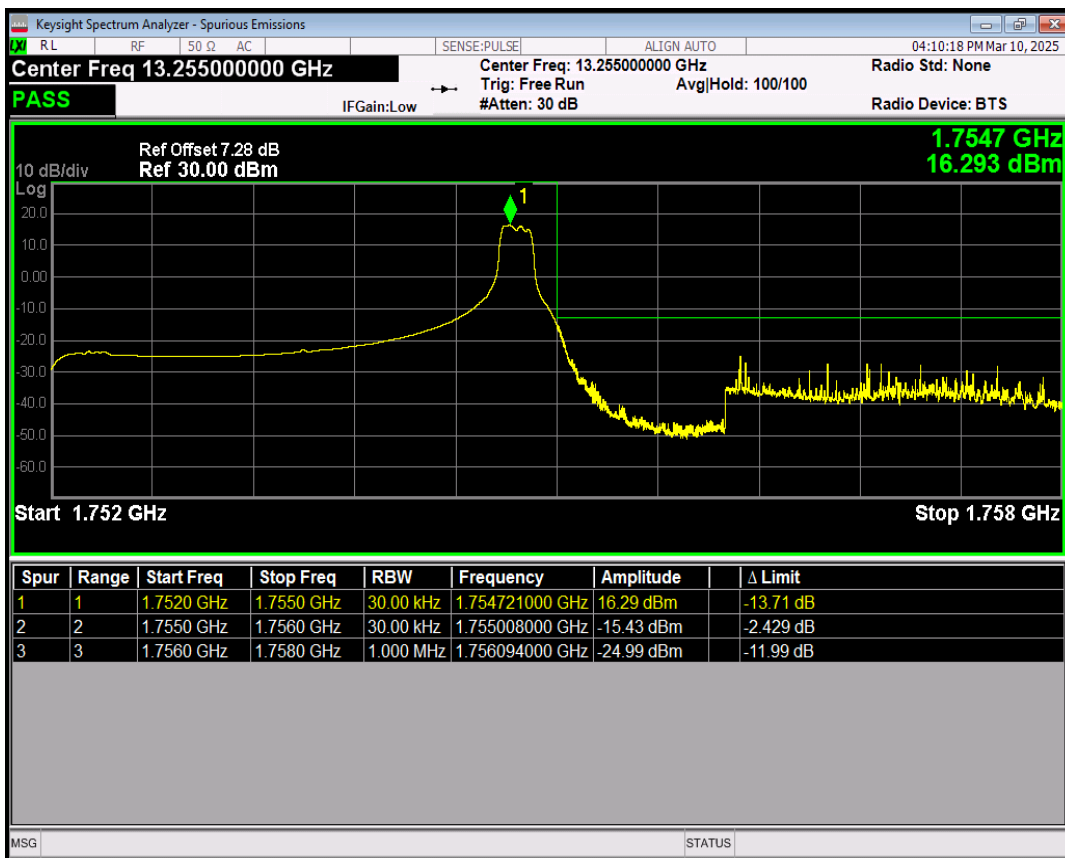

Band4 QPSK BW=3MHz Channel=20385 RB Size=1 Position=#Max

Band4 QPSK BW=3MHz Channel=20385 RB Size=15 Position=#0

Band4 16QAM BW=3MHz Channel=20385 RB Size=1 Position=#0

Band4 16QAM BW=3MHz Channel=20385 RB Size=1 Position=#Max