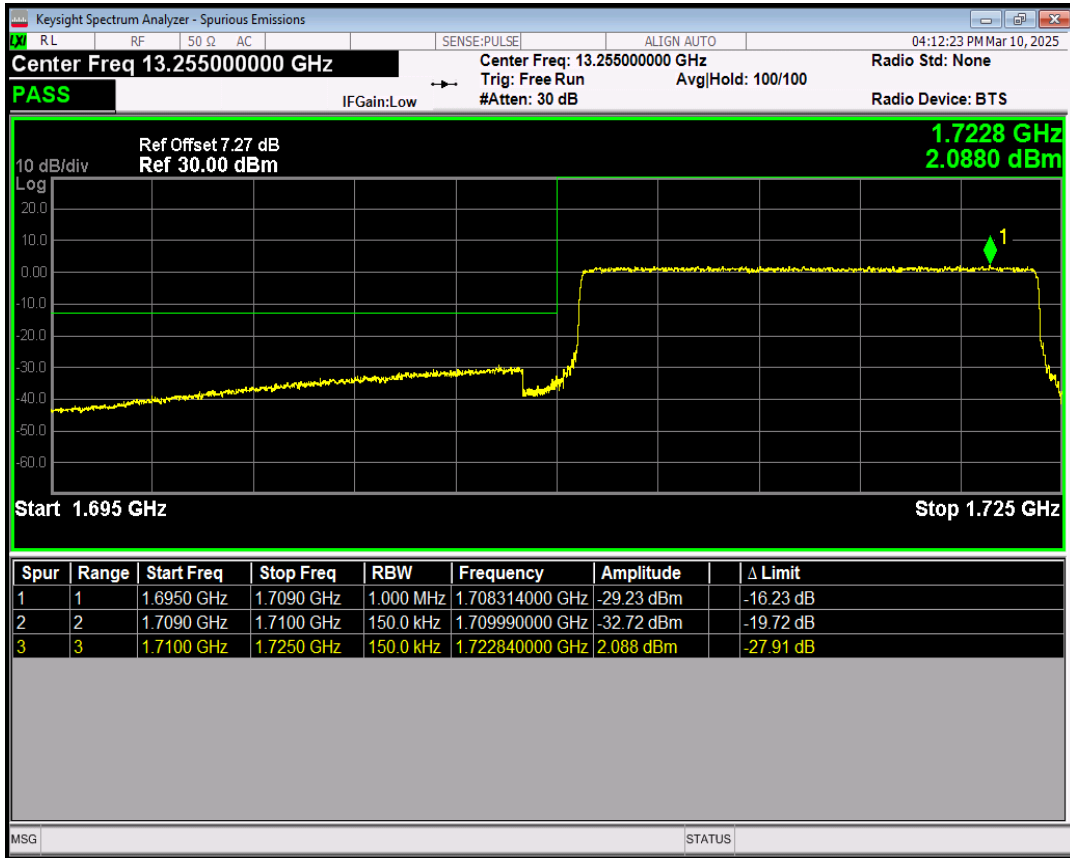

Band4 16QAM BW=15MHz Channel=20025 RB Size=1 Position=#0

Band4 16QAM BW=15MHz Channel=20025 RB Size=1 Position=#Max

Band4 16QAM BW=15MHz Channel=20025 RB Size=75 Position=#0

Band4 QPSK BW=15MHz Channel=20325 RB Size=1 Position=#0