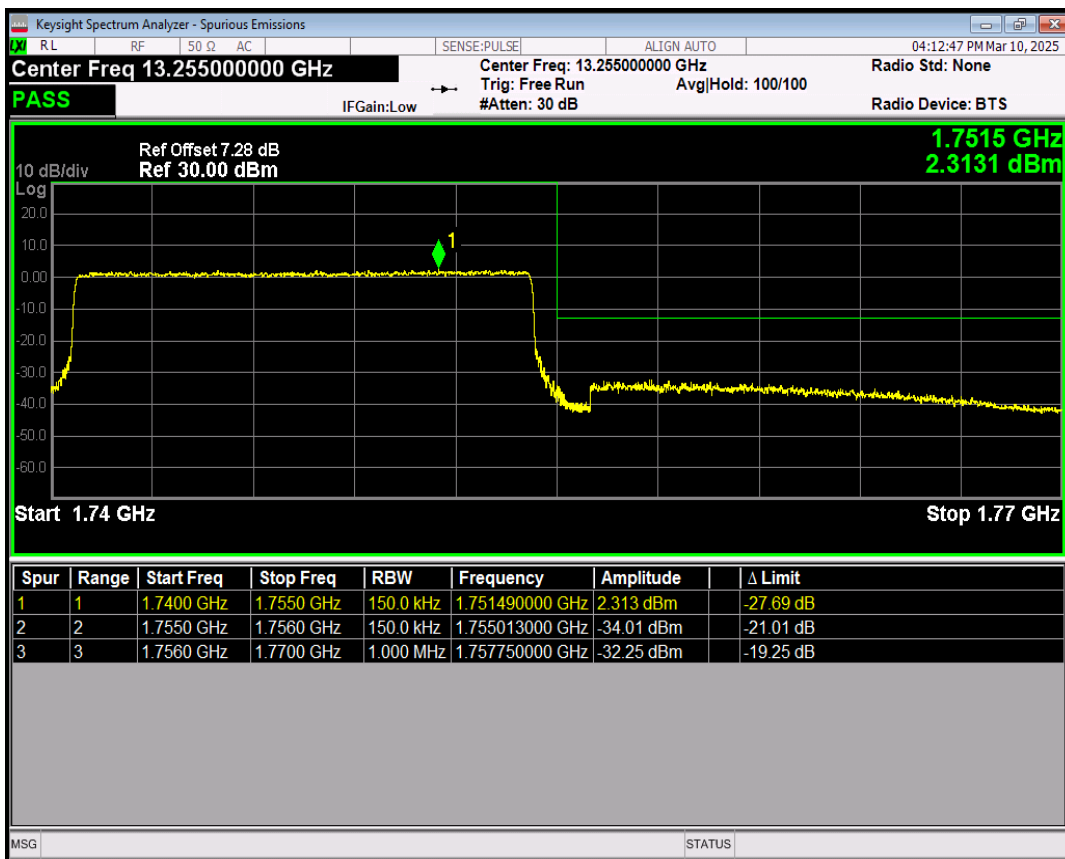

Band4 16QAM BW=15MHz Channel=20325 RB Size=75 Position=#0

Band4 QPSK BW=20MHz Channel=20050 RB Size=1 Position=#0