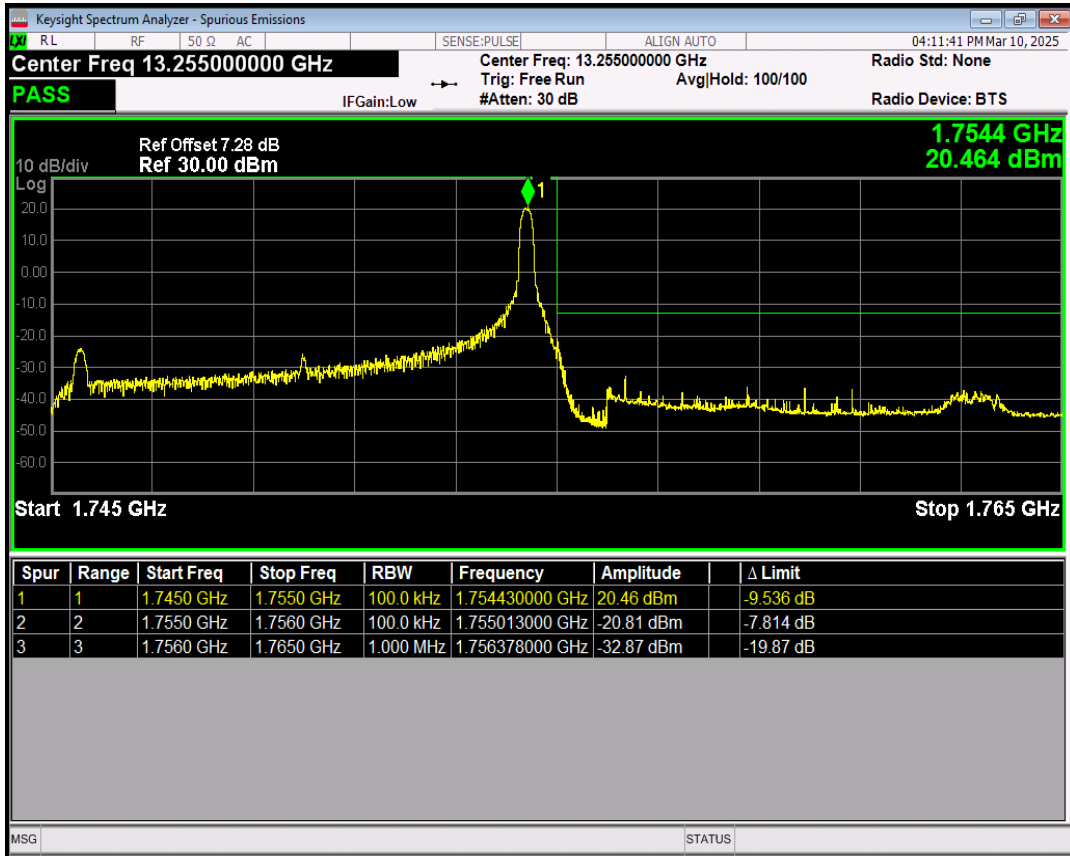

Band4 QPSK BW=10MHz Channel=20350 RB Size=1 Position=#Max

Band4 QPSK BW=10MHz Channel=20350 RB Size=50 Position=#0