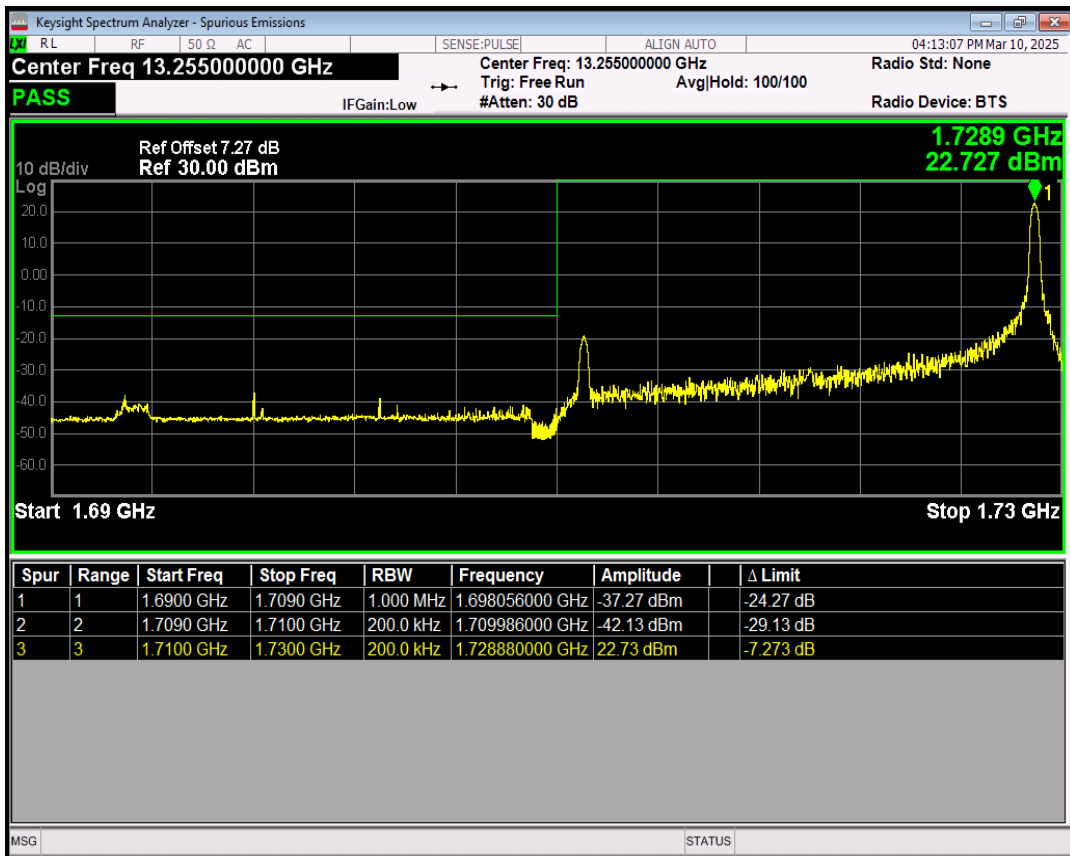

Band4 16QAM BW=20MHz Channel=20050 RB Size=1 Position=#Max

Band4 16QAM BW=20MHz Channel=20050 RB Size=100 Position=#0