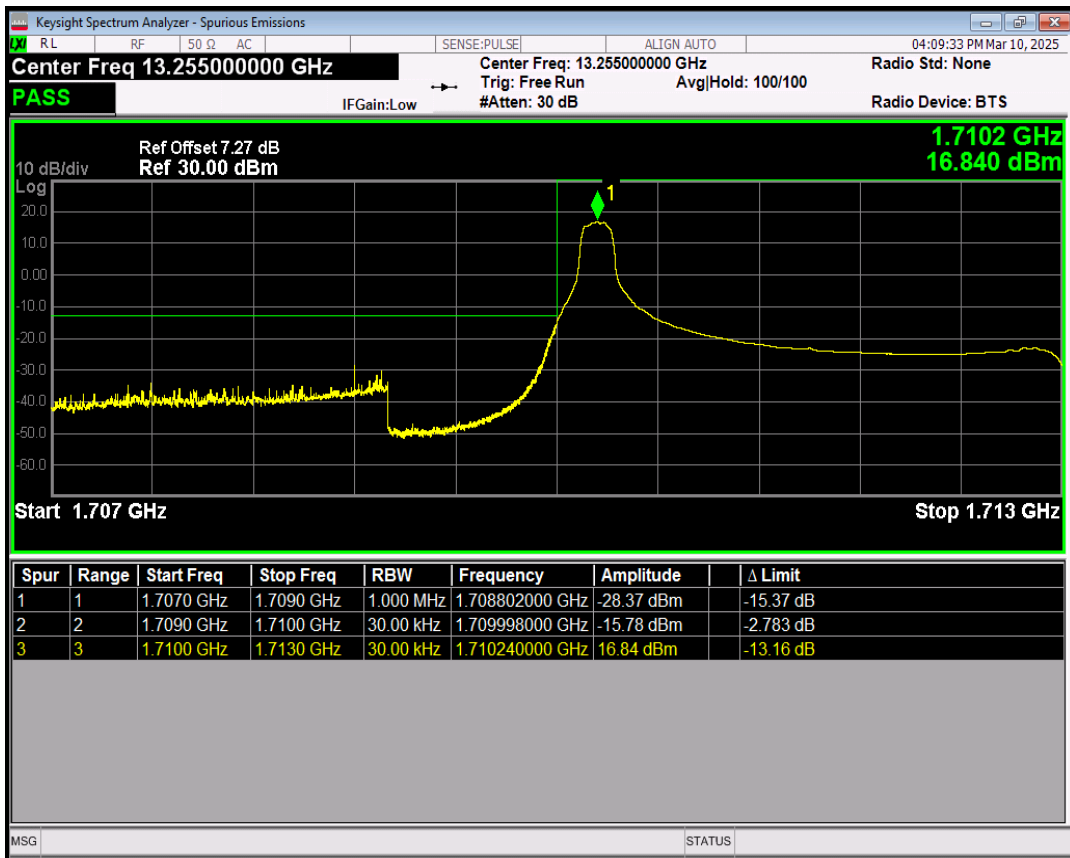

Band4 QPSK BW=3MHz Channel=19965 RB Size=1 Position=#0

Band4 QPSK BW=3MHz Channel=19965 RB Size=1 Position=#Max