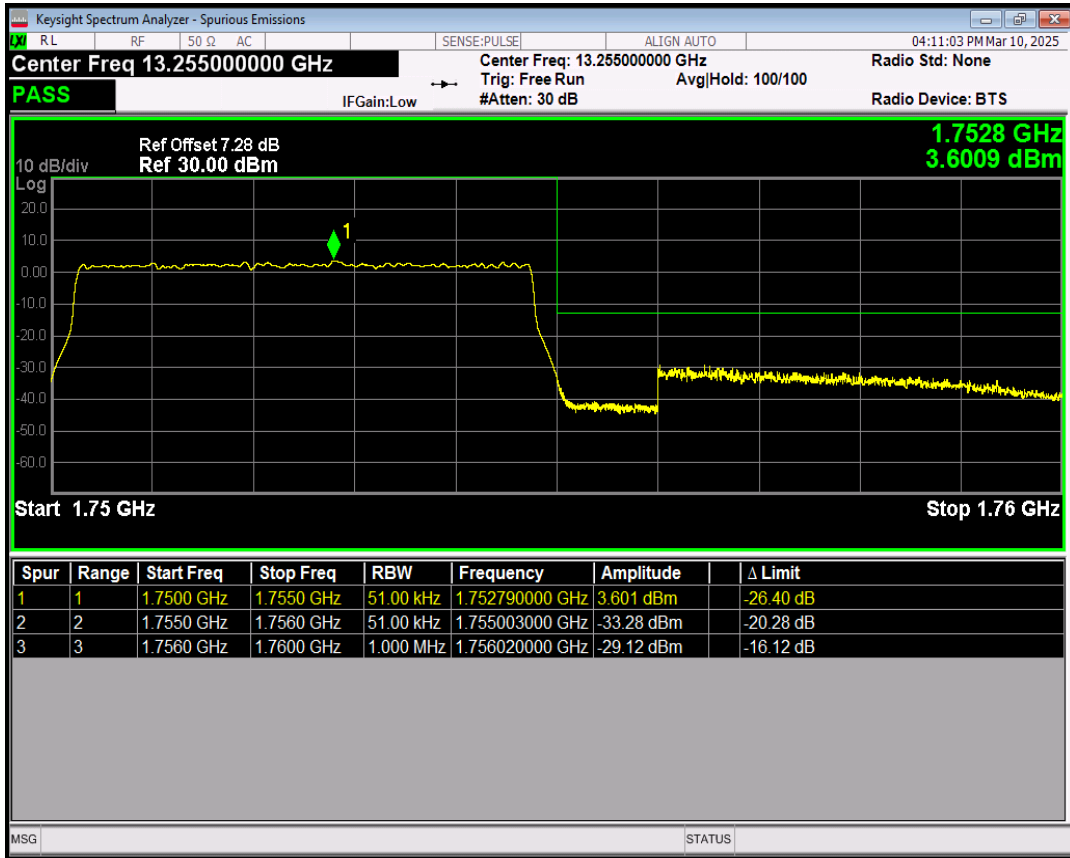

Band4 16QAM BW=5MHz Channel=20375 RB Size=25 Position=#0

Band4 QPSK BW=10MHz Channel=20000 RB Size=1 Position=#0