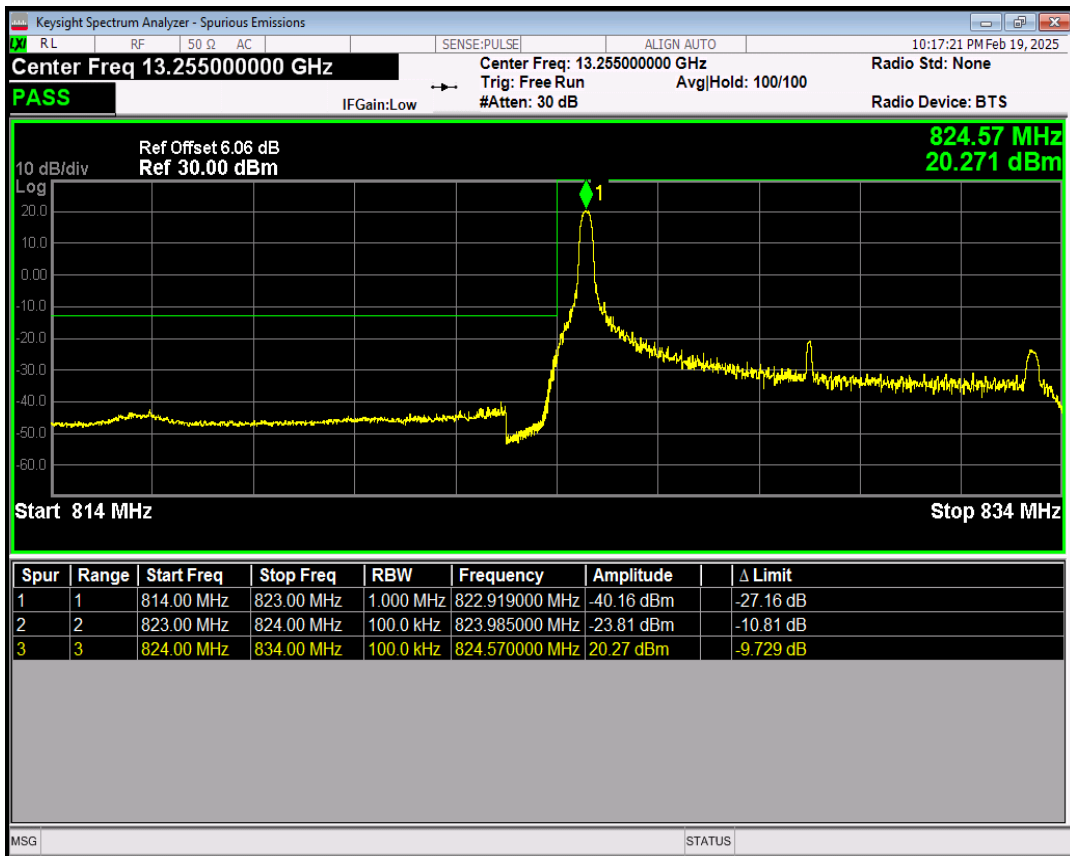

Band26(824-849) 16QAM BW=5MHz Channel=27015 RB Size=1 Position=#Max

Band26(824-849) 16QAM BW=5MHz Channel=27015 RB Size=25 Position=#0

Band26(824-849) QPSK BW=10MHz Channel=26840 RB Size=1 Position=#0

Band26(824-849) QPSK BW=10MHz Channel=26840 RB Size=1 Position=#Max