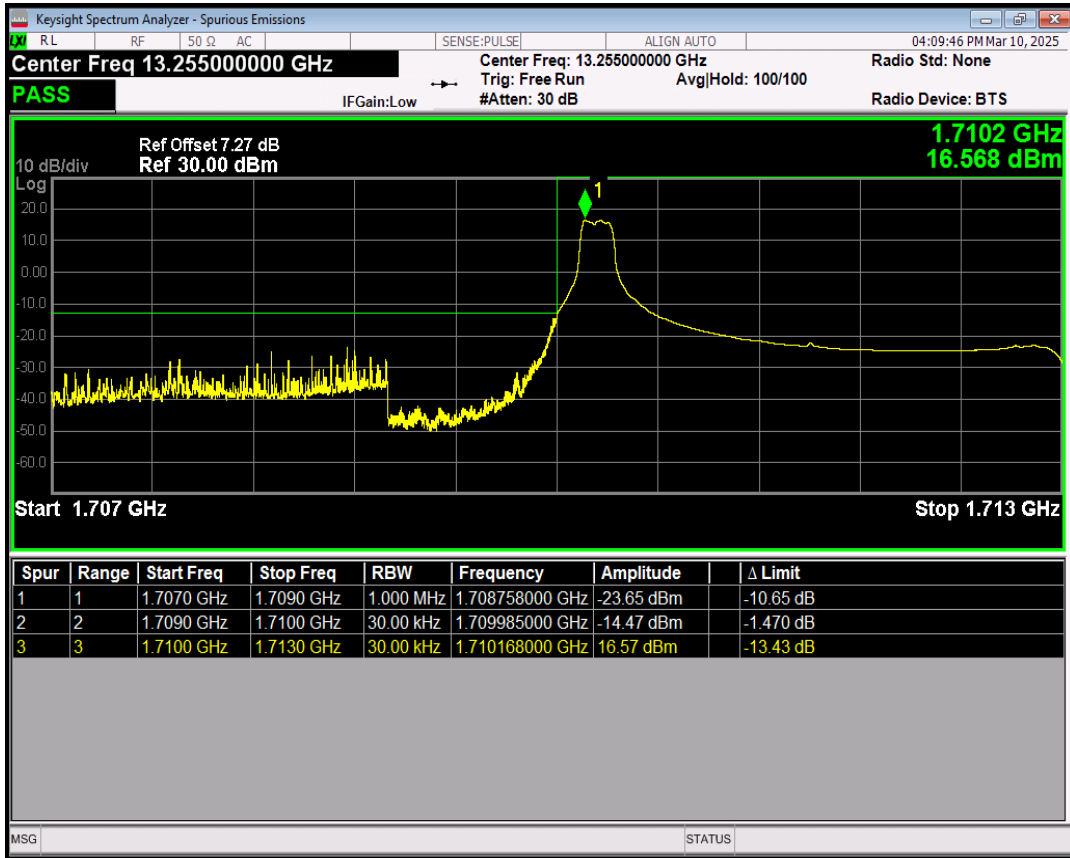

Band4 16QAM BW=3MHz Channel=19965 RB Size=1 Position=#0

Band4 16QAM BW=3MHz Channel=19965 RB Size=1 Position=#Max