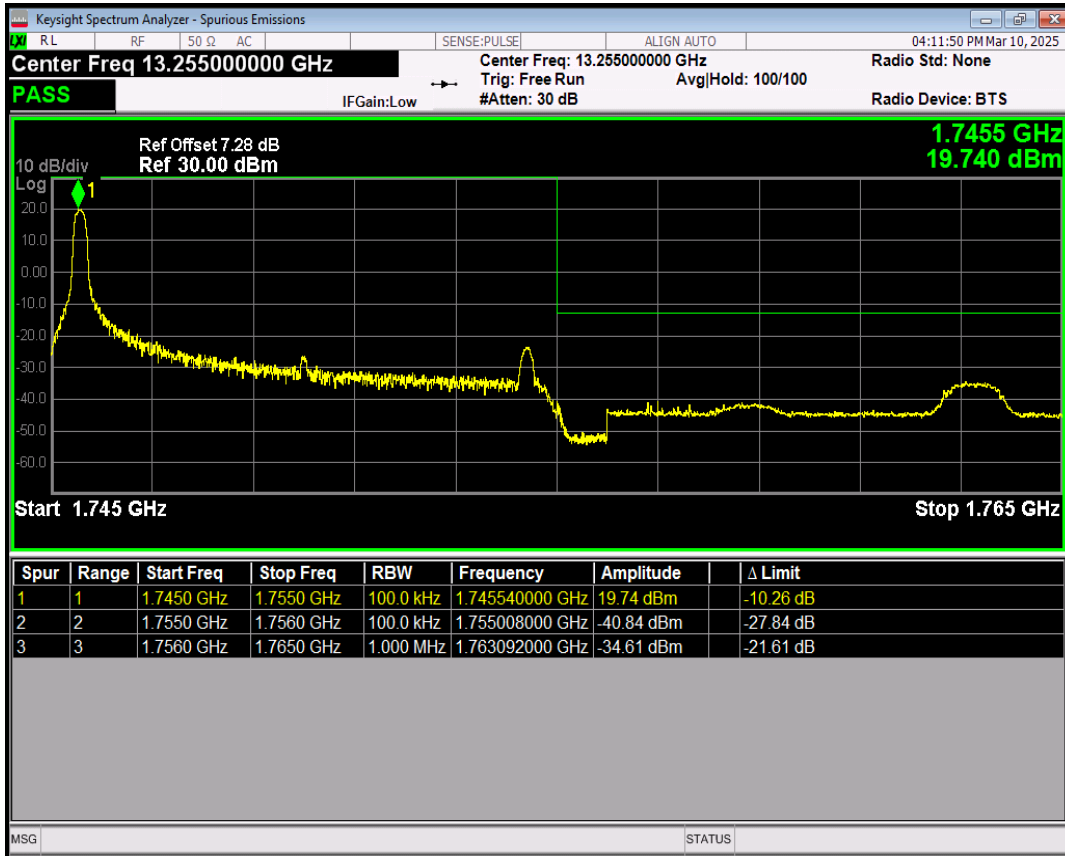

Band4 16QAM BW=10MHz Channel=20350 RB Size=1 Position=#0

Band4 16QAM BW=10MHz Channel=20350 RB Size=1 Position=#Max