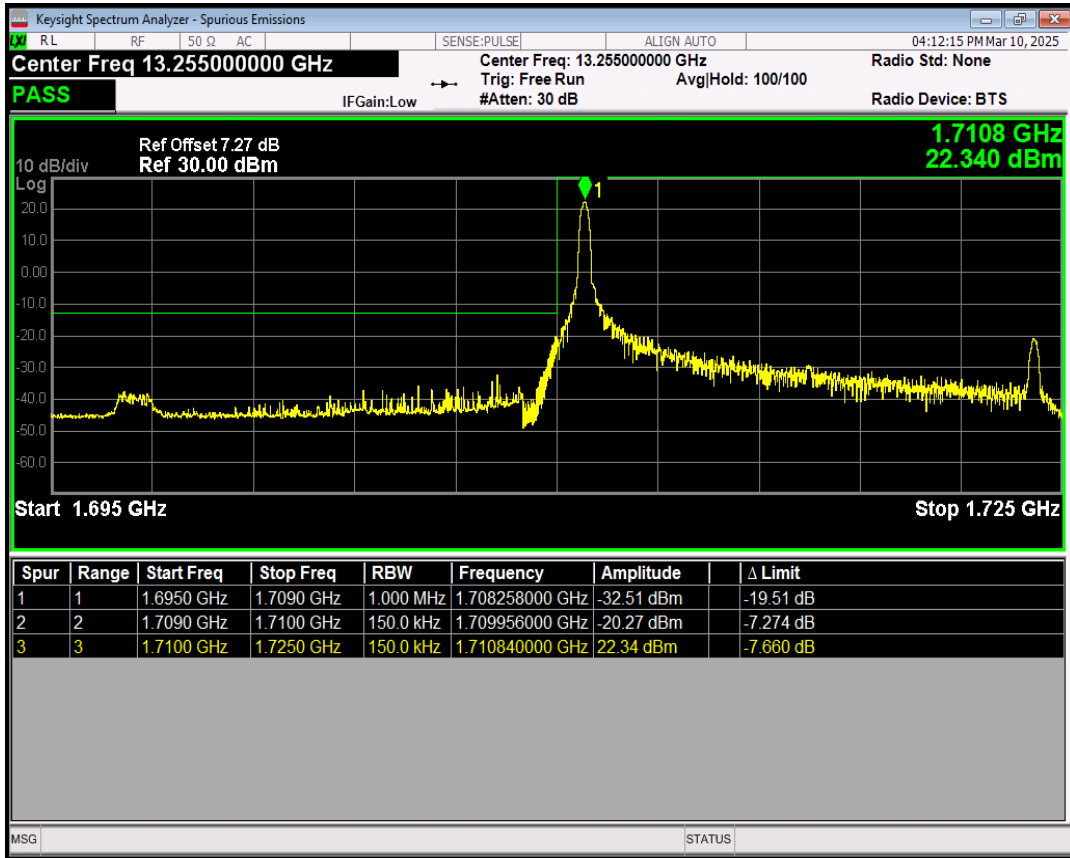

Band4 16QAM BW=15MHz Channel=20025 RB Size=1 Position=#0

Band4 16QAM BW=15MHz Channel=20025 RB Size=1 Position=#Max