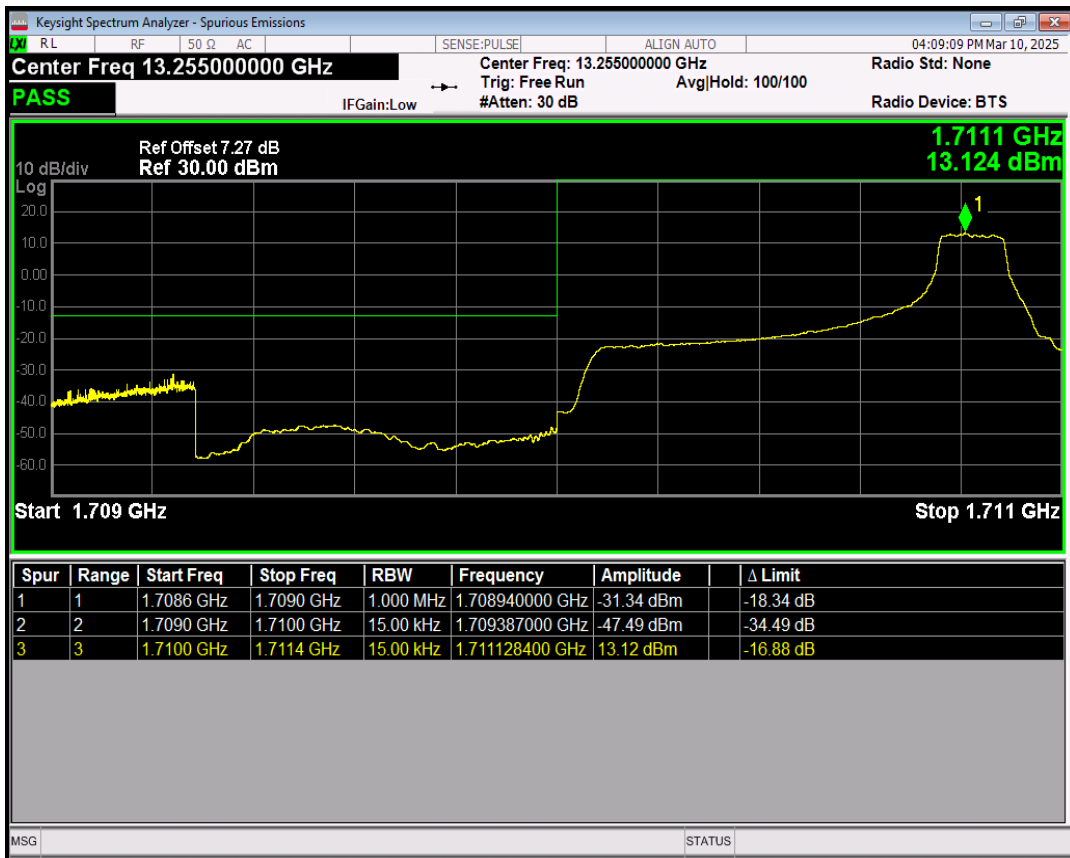

Band26(824-849) 16QAM BW=15MHz Channel=26965 RB Size=75 Position=#0

Band4 QPSK BW=1.4MHz Channel=19957 RB Size=1 Position=#0

Band4 QPSK BW=1.4MHz Channel=19957 RB Size=1 Position=#Max

Band4 QPSK BW=1.4MHz Channel=19957 RB Size=6 Position=#0

Band4 16QAM BW=1.4MHz Channel=19957 RB Size=1 Position=#0

Band4 16QAM BW=1.4MHz Channel=19957 RB Size=1 Position=#Max

Band4 16QAM BW=1.4MHz Channel=19957 RB Size=6 Position=#0

Band4 QPSK BW=1.4MHz Channel=20393 RB Size=1 Position=#0