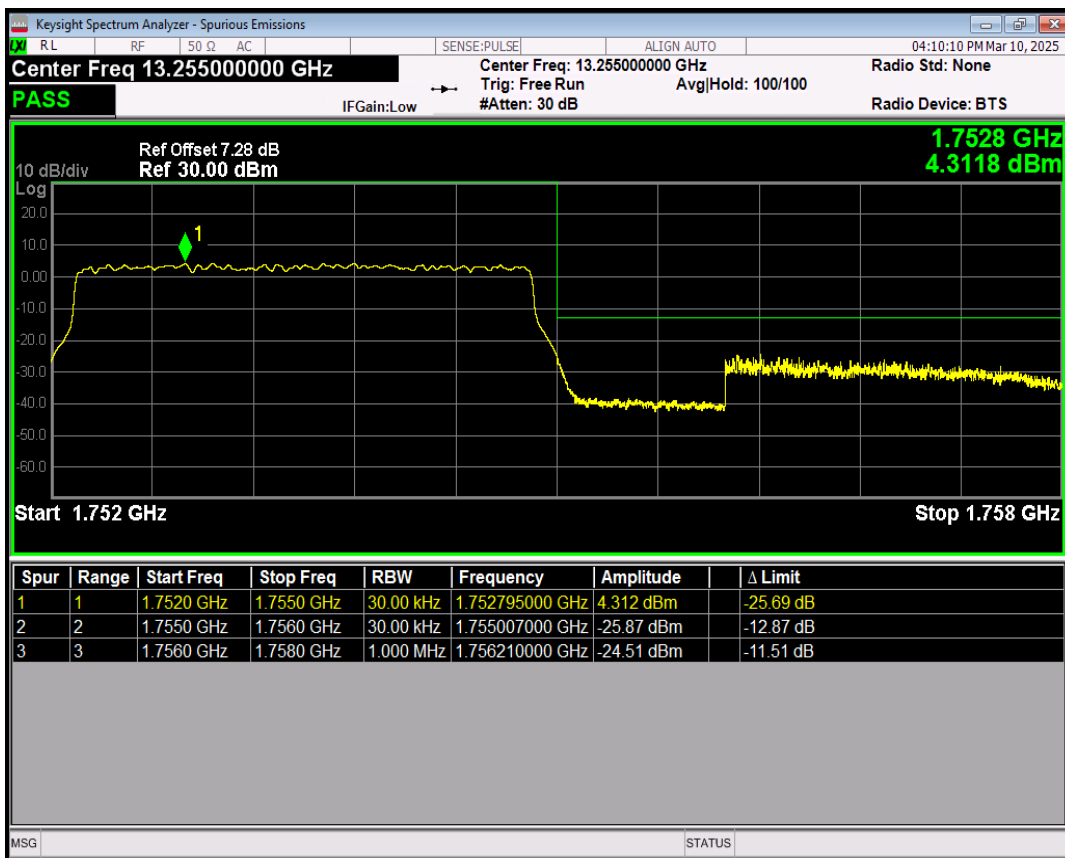

Band4 QPSK BW=3MHz Channel=20385 RB Size=15 Position=#0

Band4 16QAM BW=3MHz Channel=20385 RB Size=1 Position=#0