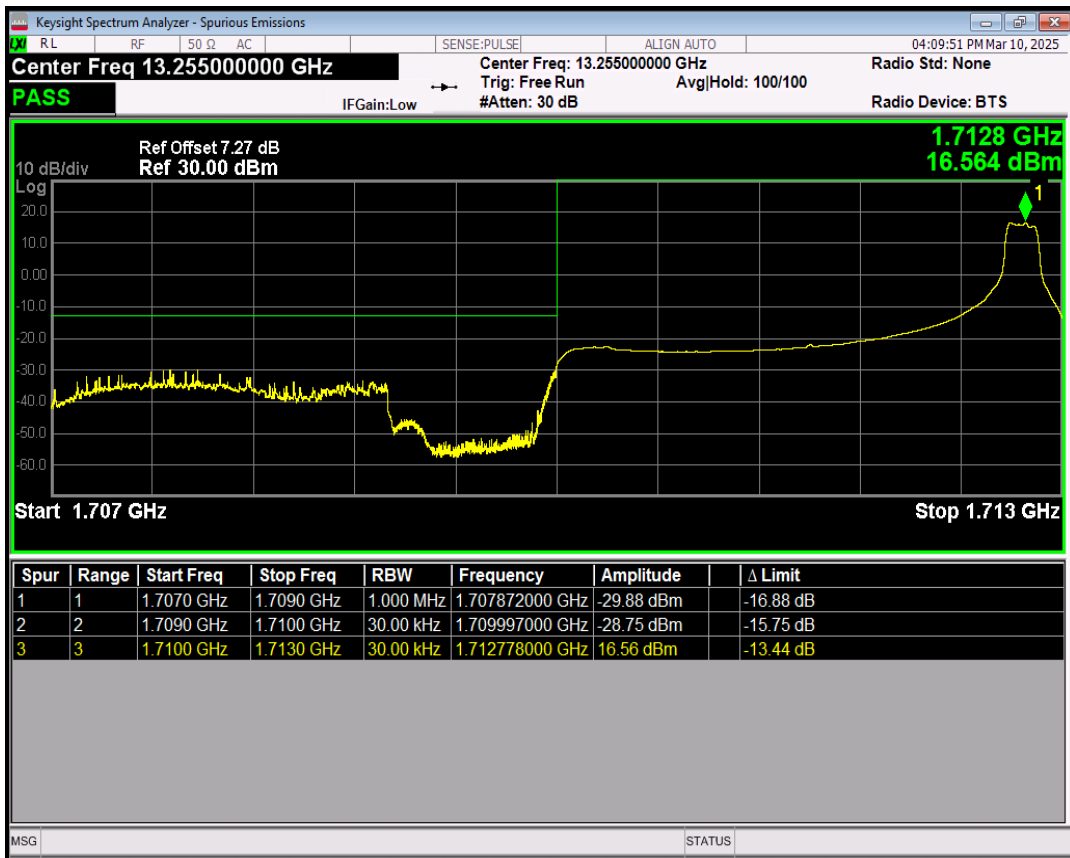

Band4 16QAM BW=3MHz Channel=19965 RB Size=1 Position=#Max

Band4 16QAM BW=3MHz Channel=19965 RB Size=15 Position=#0