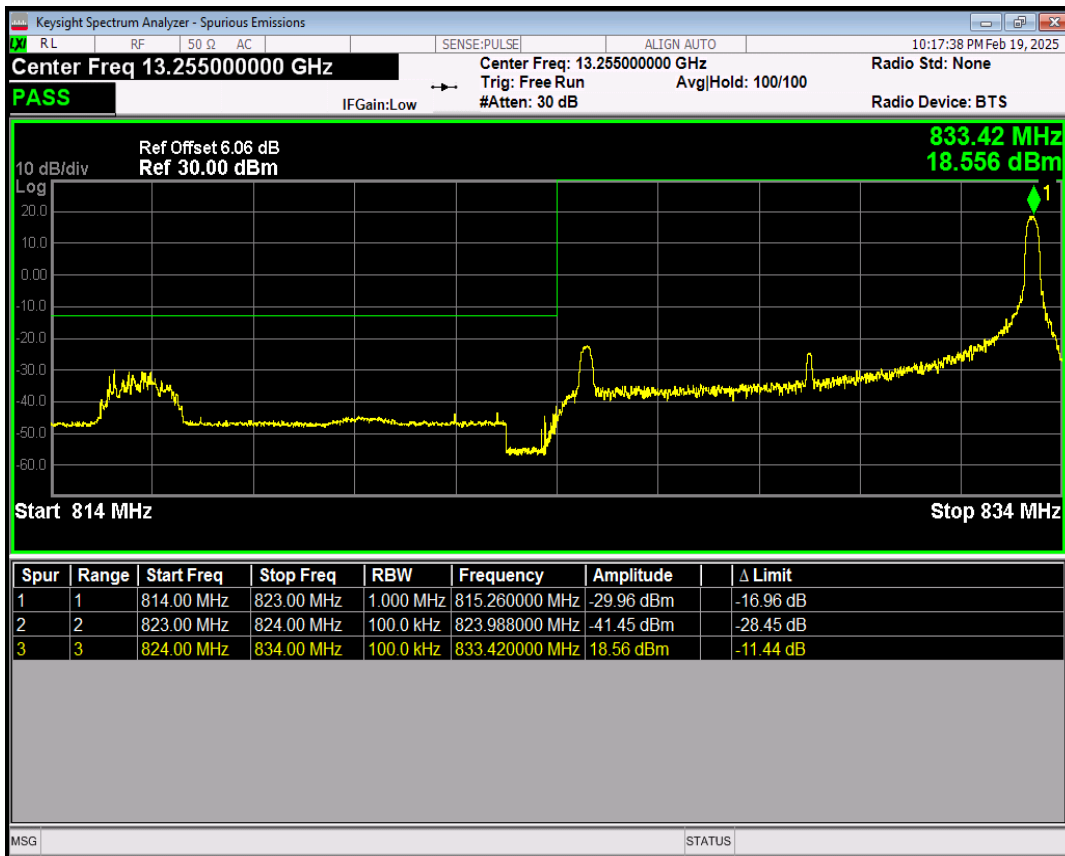

Band26(824-849) 16QAM BW=10MHz Channel=26840 RB Size=1 Position=#Max

Band26(824-849) 16QAM BW=10MHz Channel=26840 RB Size=50 Position=#0