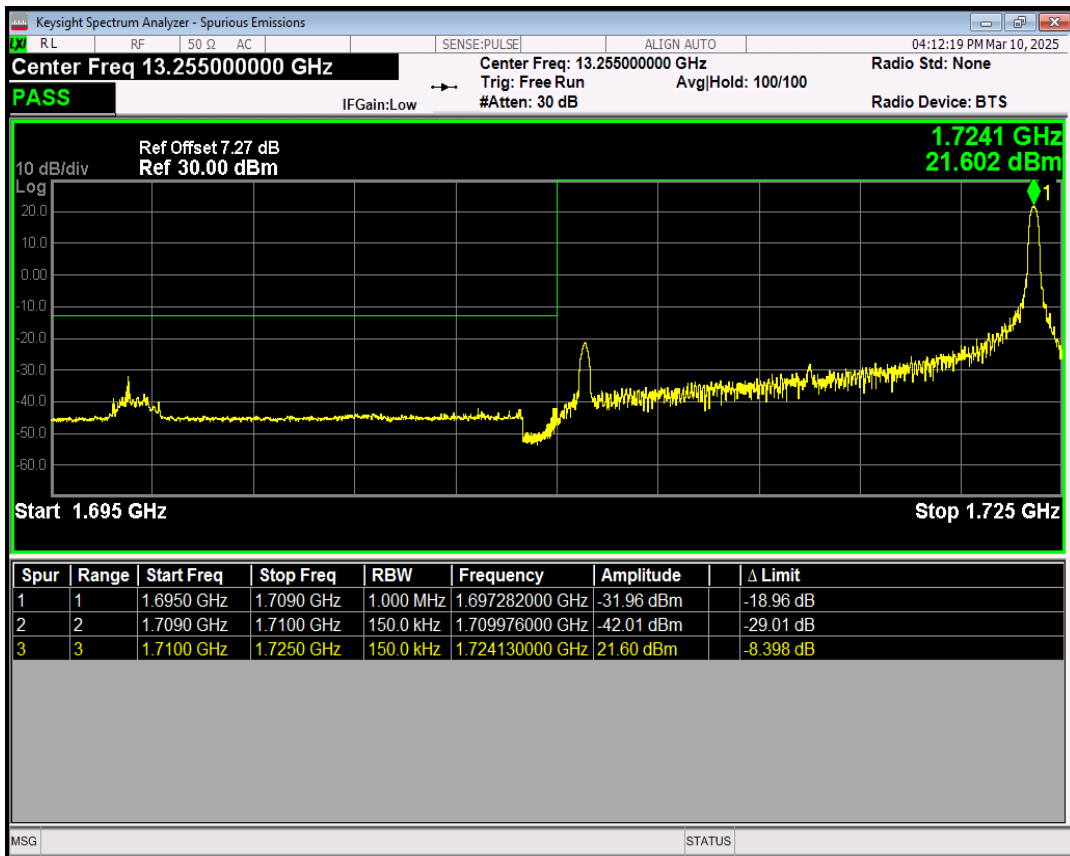

Band4 16QAM BW=15MHz Channel=20025 RB Size=1 Position=#Max

Band4 16QAM BW=15MHz Channel=20025 RB Size=75 Position=#0