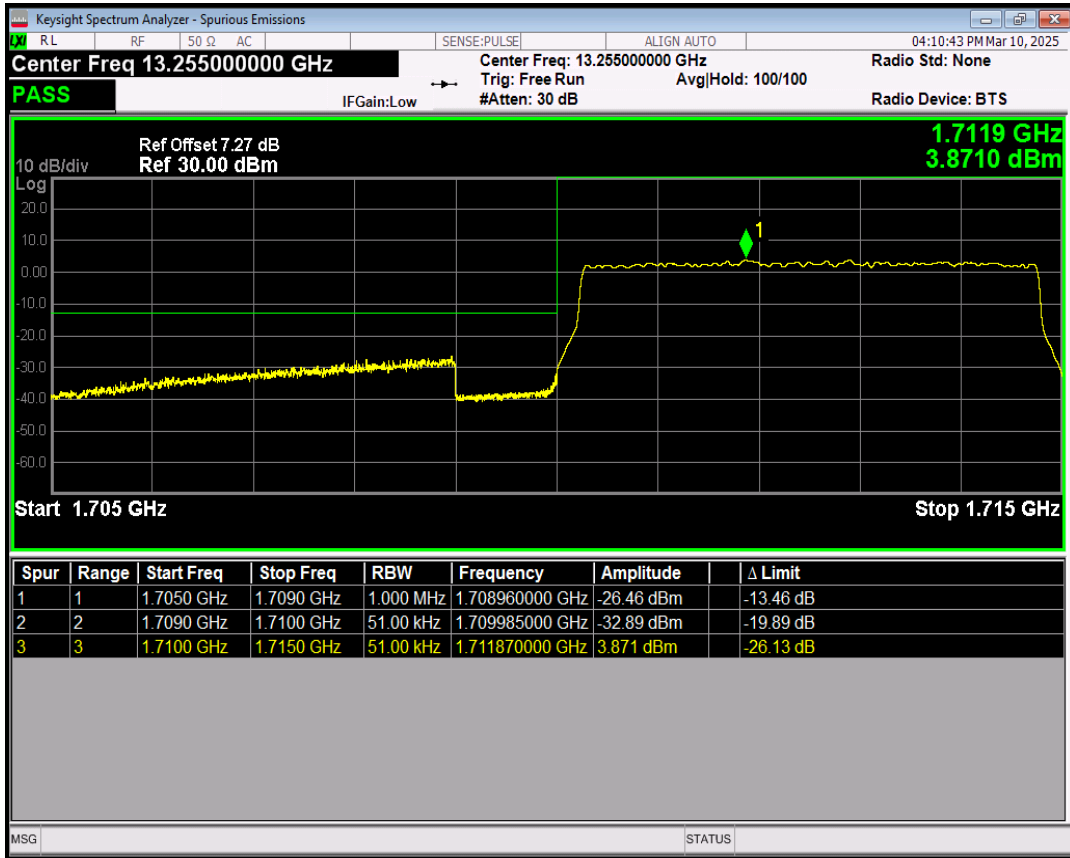

Band4 16QAM BW=3MHz Channel=20385 RB Size=15 Position=#0

Band4 QPSK BW=5MHz Channel=19975 RB Size=1 Position=#0

Band4 QPSK BW=5MHz Channel=19975 RB Size=1 Position=#Max

Band4 QPSK BW=5MHz Channel=19975 RB Size=25 Position=#0

Band4 16QAM BW=5MHz Channel=19975 RB Size=1 Position=#0

Band4 16QAM BW=5MHz Channel=19975 RB Size=1 Position=#Max

Band4 16QAM BW=5MHz Channel=19975 RB Size=25 Position=#0

Band4 QPSK BW=5MHz Channel=20375 RB Size=1 Position=#0