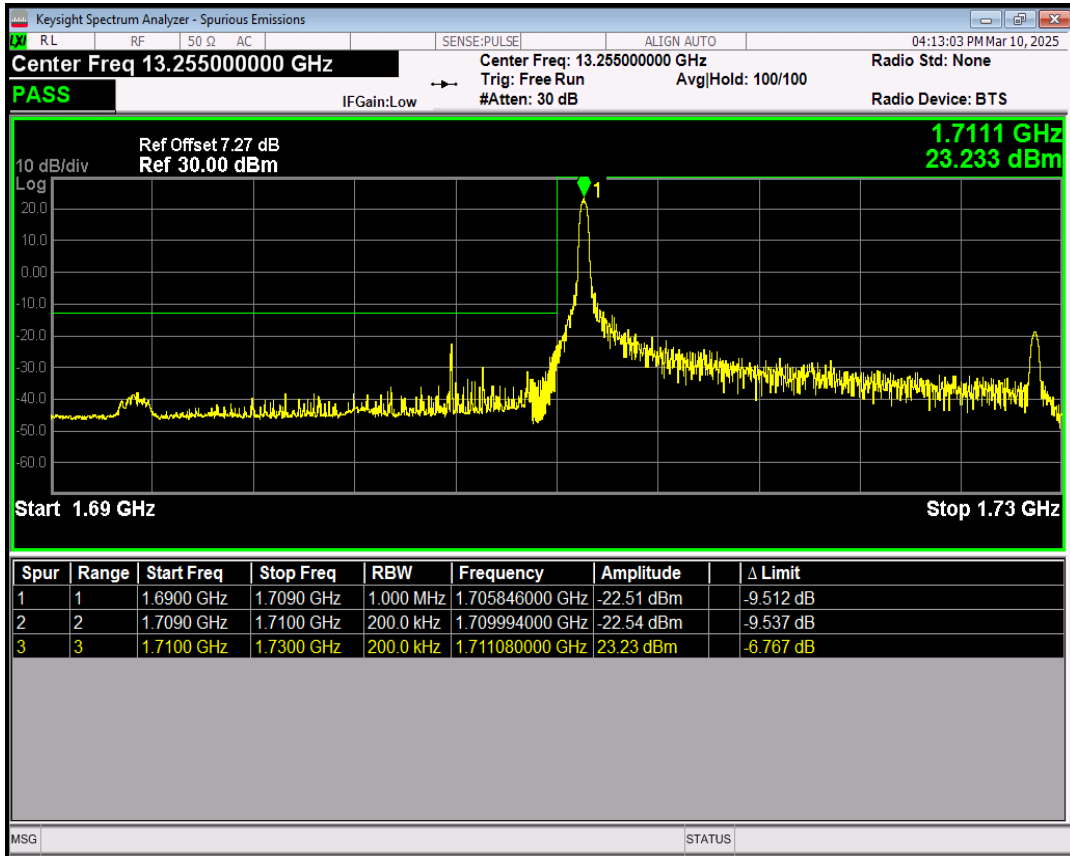

Band4 16QAM BW=20MHz Channel=20050 RB Size=1 Position=#0

Band4 16QAM BW=20MHz Channel=20050 RB Size=1 Position=#Max