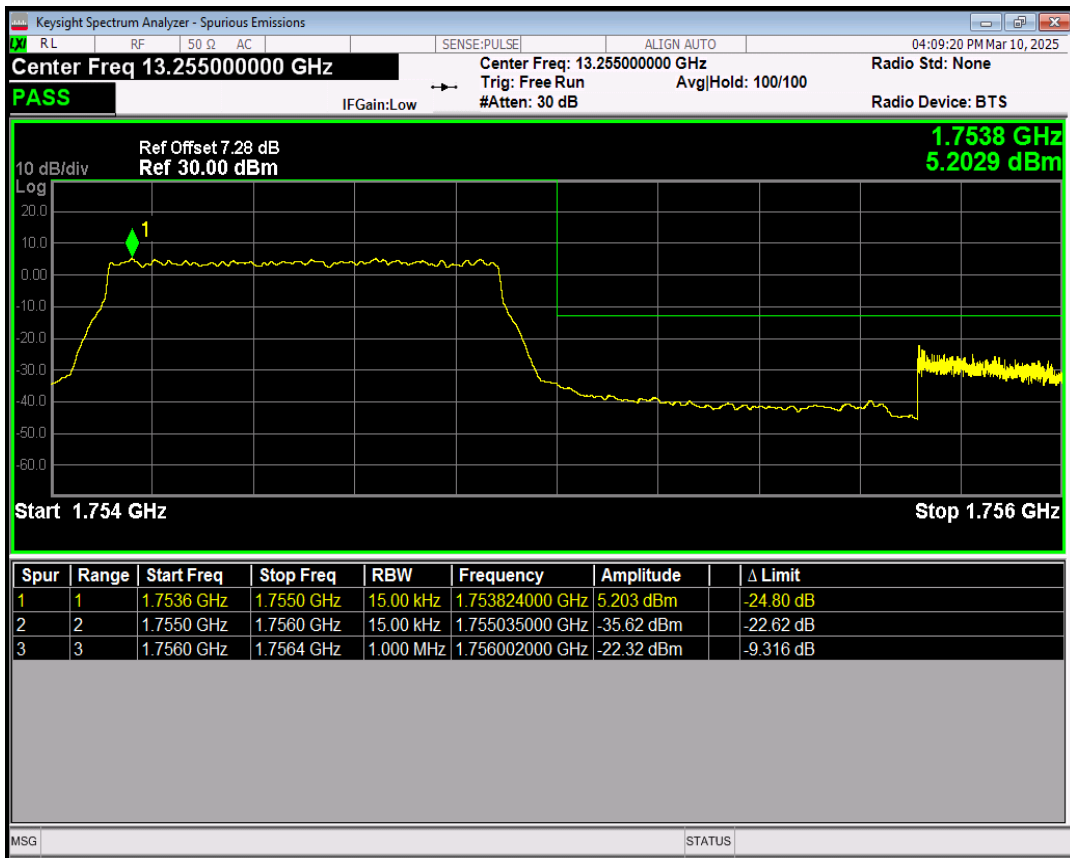

Band4 QPSK BW=1.4MHz Channel=20393 RB Size=6 Position=#0

Band4 16QAM BW=1.4MHz Channel=20393 RB Size=1 Position=#0