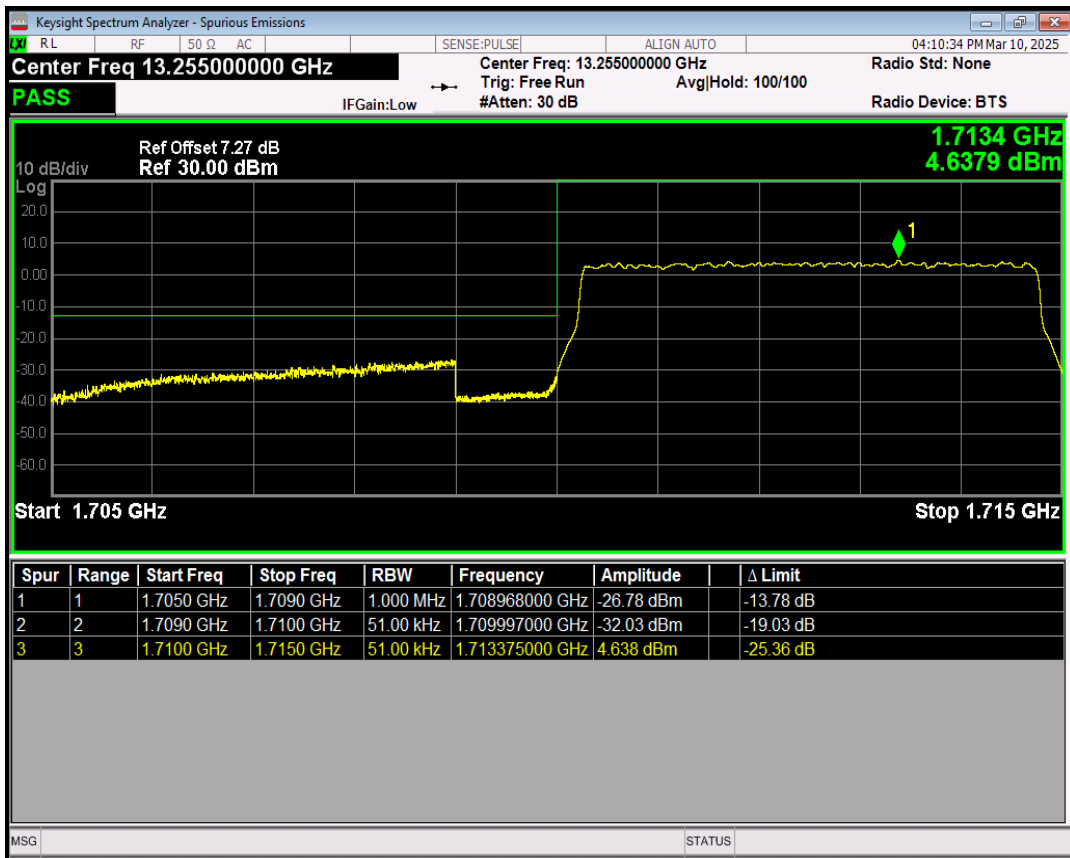

Band4 16QAM BW=3MHz Channel=20385 RB Size=15 Position=#0

Band4 QPSK BW=5MHz Channel=19975 RB Size=1 Position=#0

Band4 QPSK BW=5MHz Channel=19975 RB Size=1 Position=#Max

Band4 QPSK BW=5MHz Channel=19975 RB Size=25 Position=#0

Band4 16QAM BW=5MHz Channel=19975 RB Size=1 Position=#0

Band4 16QAM BW=5MHz Channel=19975 RB Size=1 Position=#Max

Band4 16QAM BW=5MHz Channel=19975 RB Size=25 Position=#0

Band4 QPSK BW=5MHz Channel=20375 RB Size=1 Position=#0