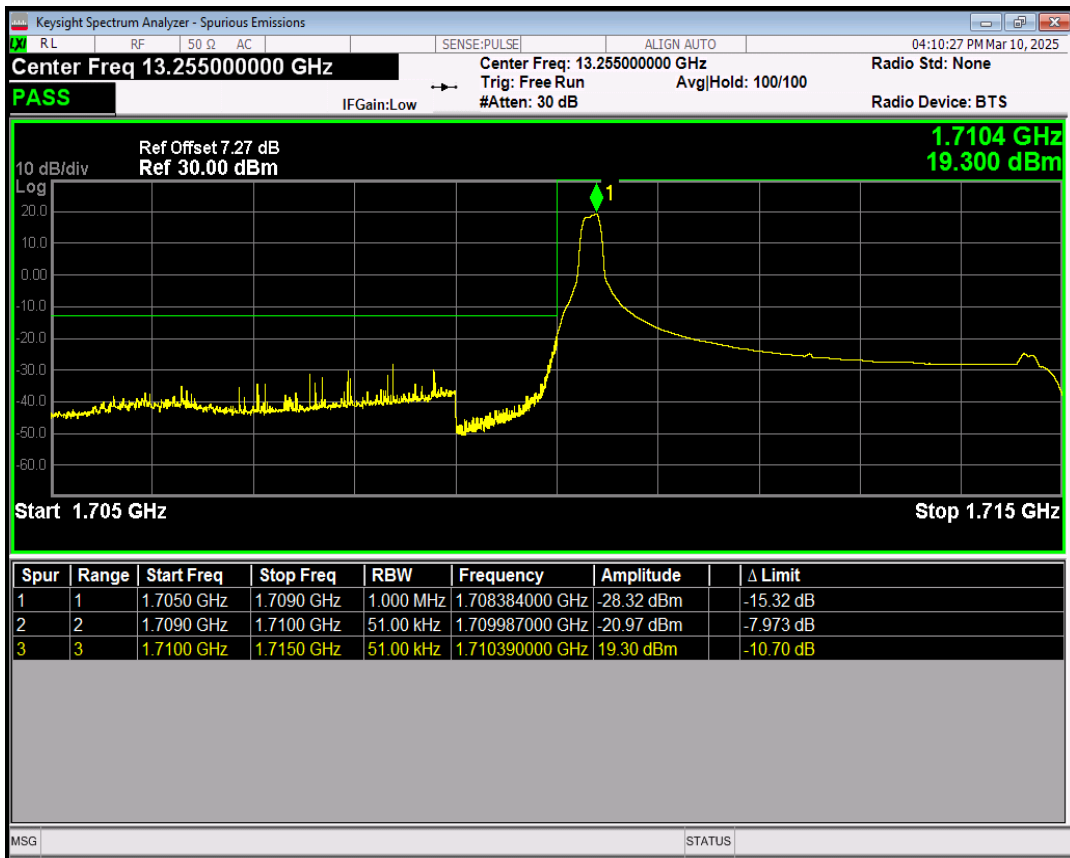

Band4 QPSK BW=5MHz Channel=19975 RB Size=1 Position=#0

Band4 QPSK BW=5MHz Channel=19975 RB Size=1 Position=#Max