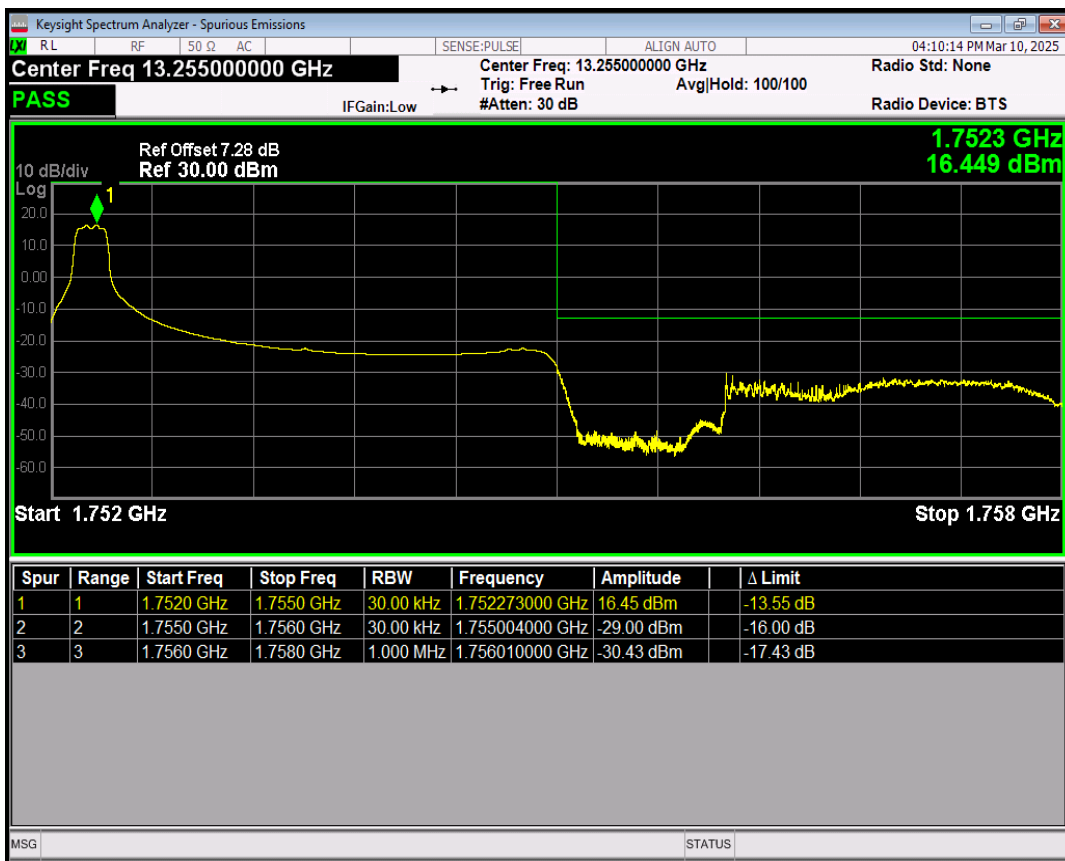

Band4 QPSK BW=3MHz Channel=20385 RB Size=1 Position=#Max

Band4 QPSK BW=3MHz Channel=20385 RB Size=15 Position=#0

Band4 16QAM BW=3MHz Channel=20385 RB Size=1 Position=#0

Band4 16QAM BW=3MHz Channel=20385 RB Size=1 Position=#Max