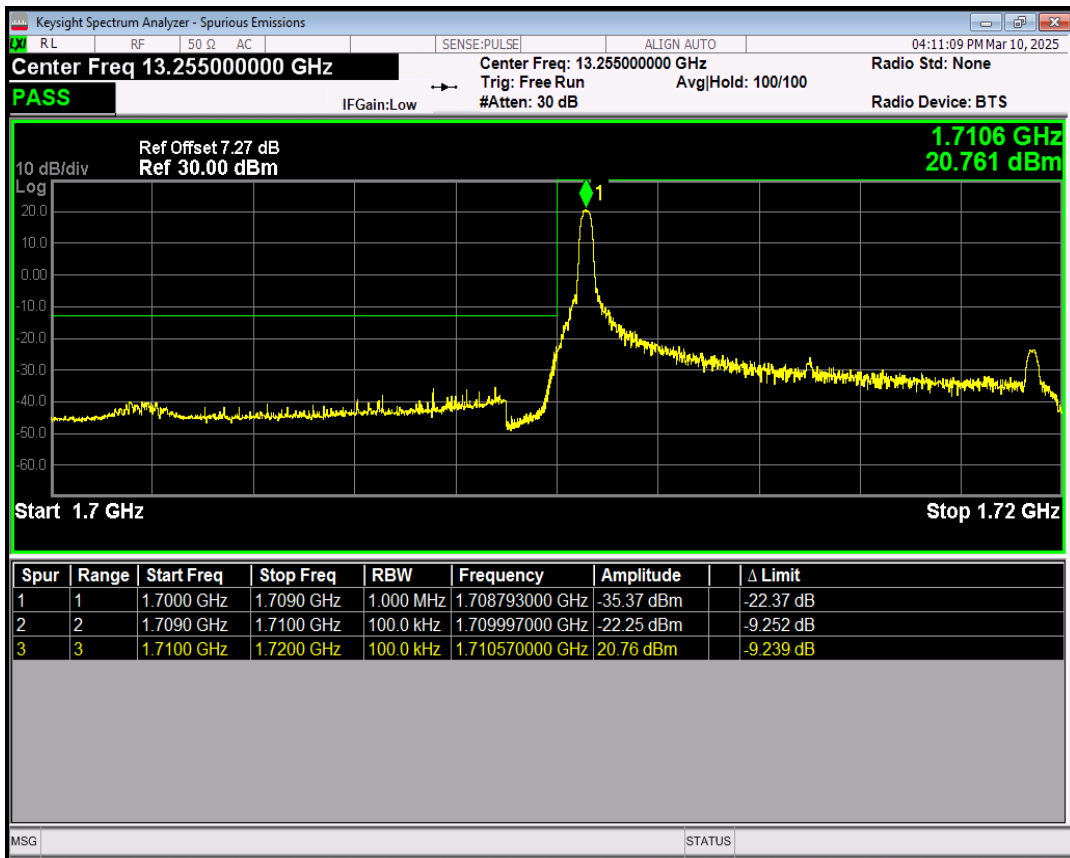

Band4 QPSK BW=10MHz Channel=20000 RB Size=1 Position=#0

Band4 QPSK BW=10MHz Channel=20000 RB Size=1 Position=#Max