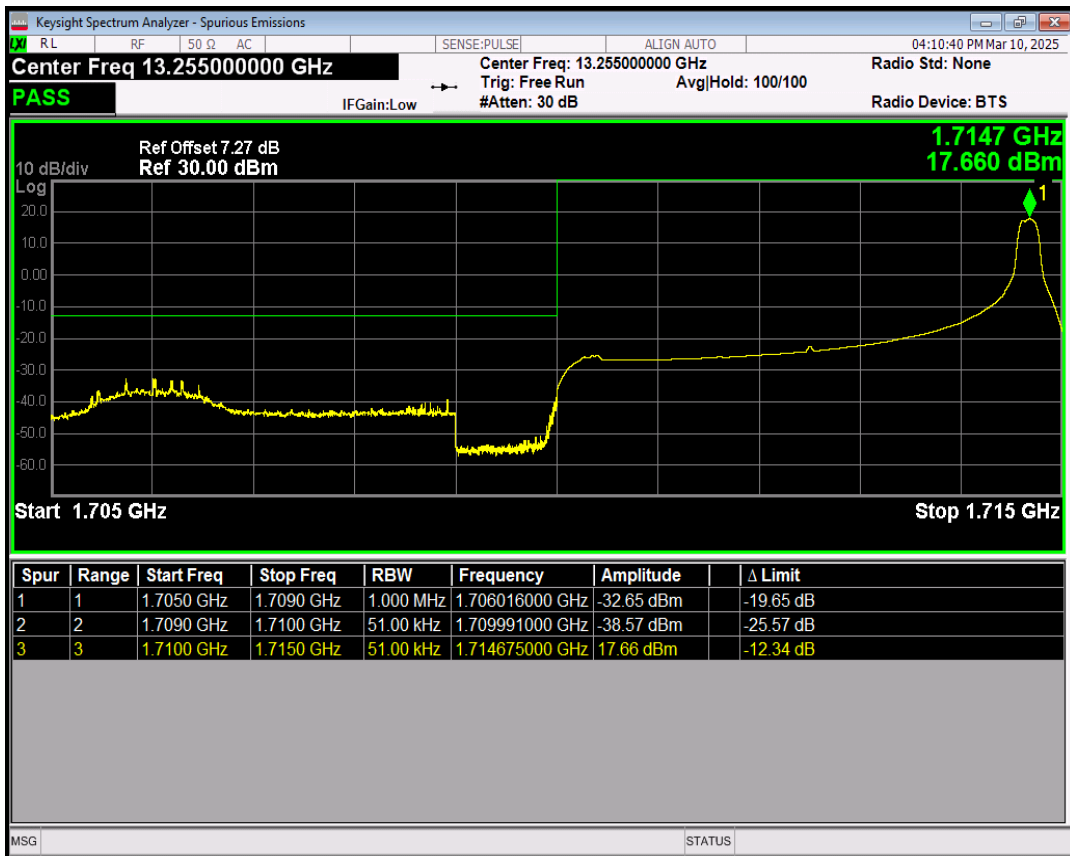

Band4 16QAM BW=3MHz Channel=20385 RB Size=15 Position=#0

Band4 QPSK BW=5MHz Channel=19975 RB Size=1 Position=#0

Band4 QPSK BW=5MHz Channel=19975 RB Size=1 Position=#Max

Band4 QPSK BW=5MHz Channel=19975 RB Size=25 Position=#0

Band4 16QAM BW=5MHz Channel=19975 RB Size=1 Position=#0

Band4 16QAM BW=5MHz Channel=19975 RB Size=1 Position=#Max

Band4 16QAM BW=5MHz Channel=19975 RB Size=25 Position=#0

Band4 QPSK BW=5MHz Channel=20375 RB Size=1 Position=#0