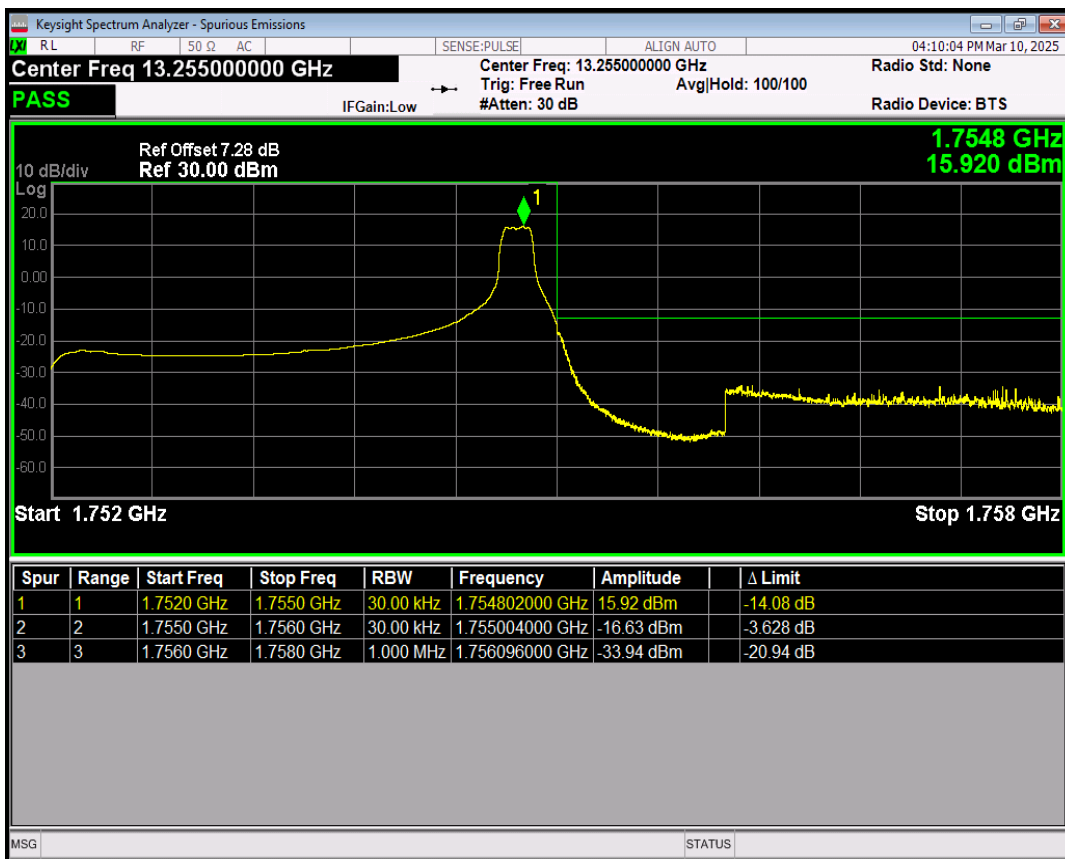

Band4 QPSK BW=3MHz Channel=20385 RB Size=1 Position=#Max

Band4 QPSK BW=3MHz Channel=20385 RB Size=15 Position=#0