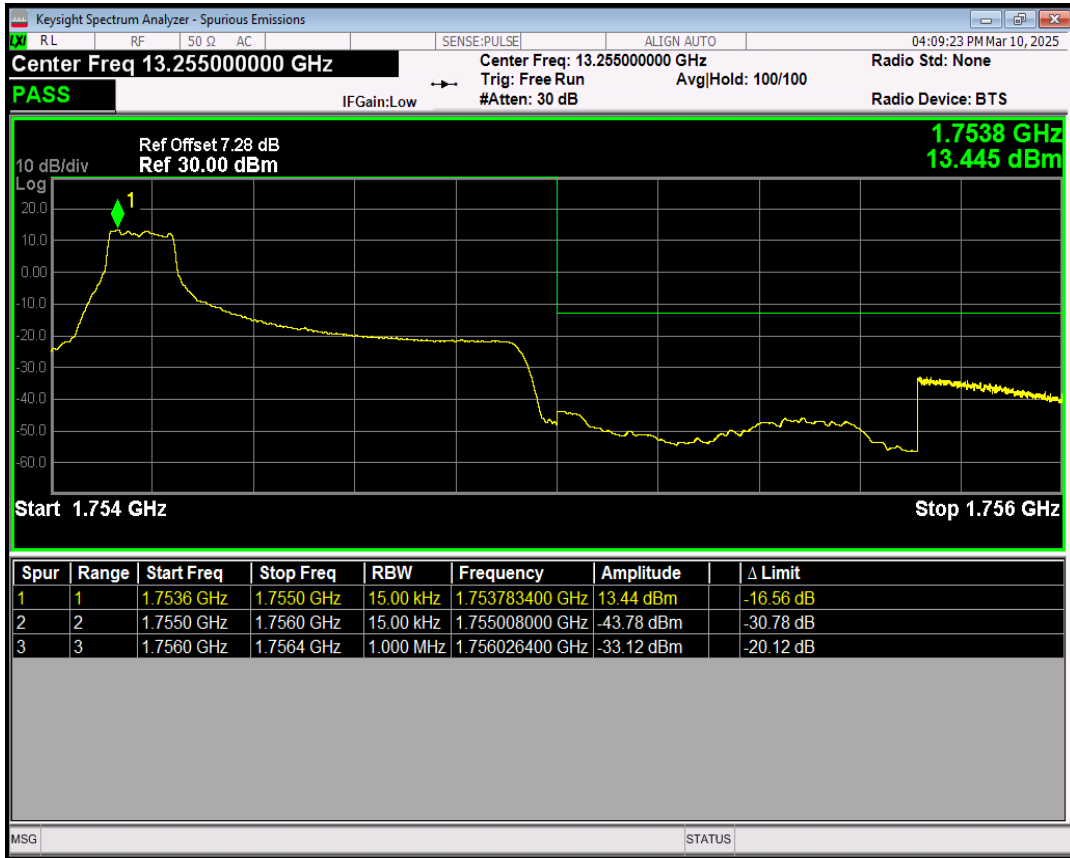

Band4 16QAM BW=1.4MHz Channel=19957 RB Size=1 Position=#0

Band4 16QAM BW=1.4MHz Channel=19957 RB Size=1 Position=#Max

Band4 16QAM BW=1.4MHz Channel=19957 RB Size=6 Position=#0

Band4 QPSK BW=1.4MHz Channel=20393 RB Size=1 Position=#0

Band4 QPSK BW=1.4MHz Channel=20393 RB Size=1 Position=#Max

Band4 QPSK BW=1.4MHz Channel=20393 RB Size=6 Position=#0

Band4 16QAM BW=1.4MHz Channel=20393 RB Size=1 Position=#0

Band4 16QAM BW=1.4MHz Channel=20393 RB Size=1 Position=#Max