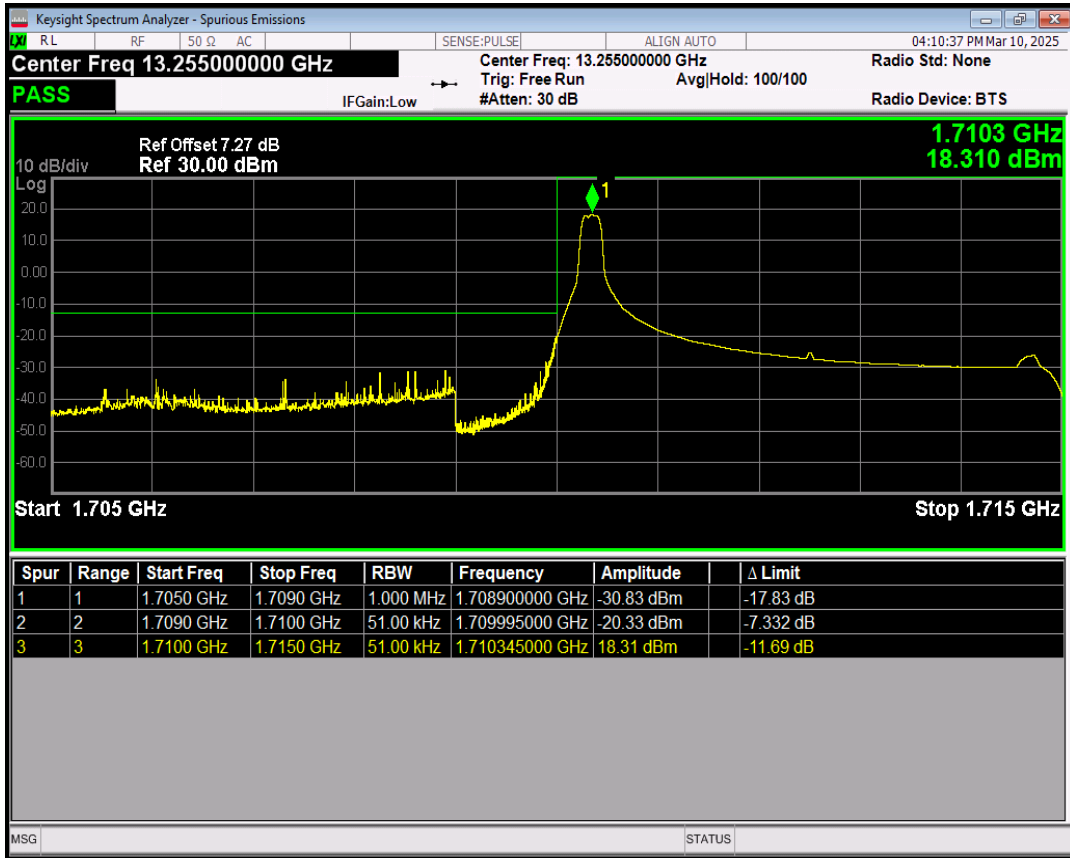

Band4 16QAM BW=5MHz Channel=19975 RB Size=1 Position=#0

Band4 16QAM BW=5MHz Channel=19975 RB Size=1 Position=#Max