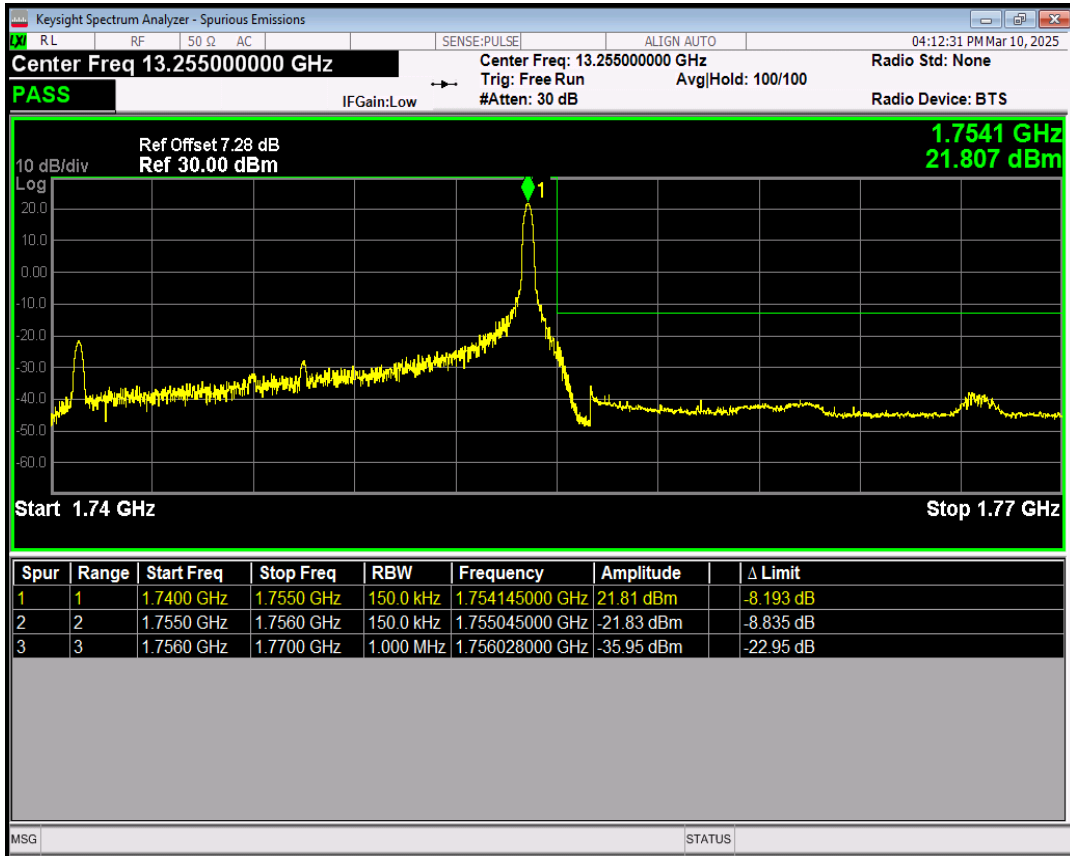

Band4 QPSK BW=15MHz Channel=20325 RB Size=1 Position=#Max

Band4 QPSK BW=15MHz Channel=20325 RB Size=75 Position=#0