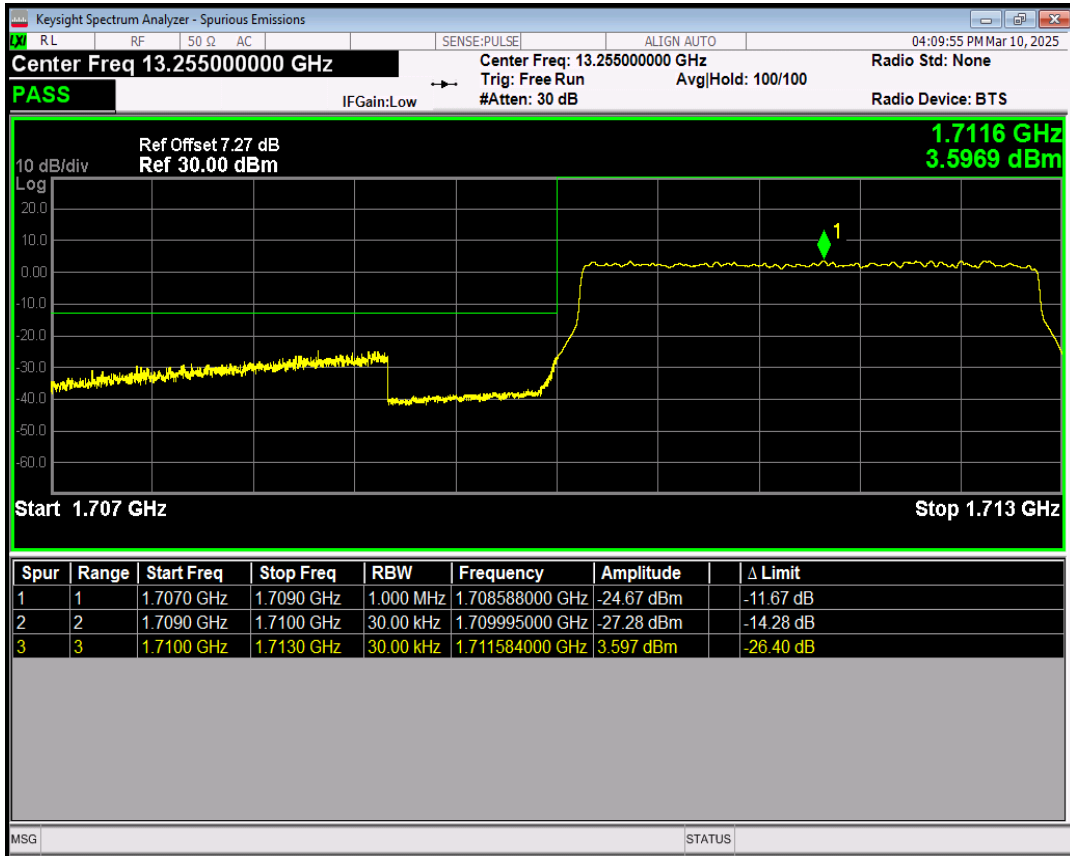

Band4 16QAM BW=3MHz Channel=19965 RB Size=15 Position=#0

Band4 QPSK BW=3MHz Channel=20385 RB Size=1 Position=#0