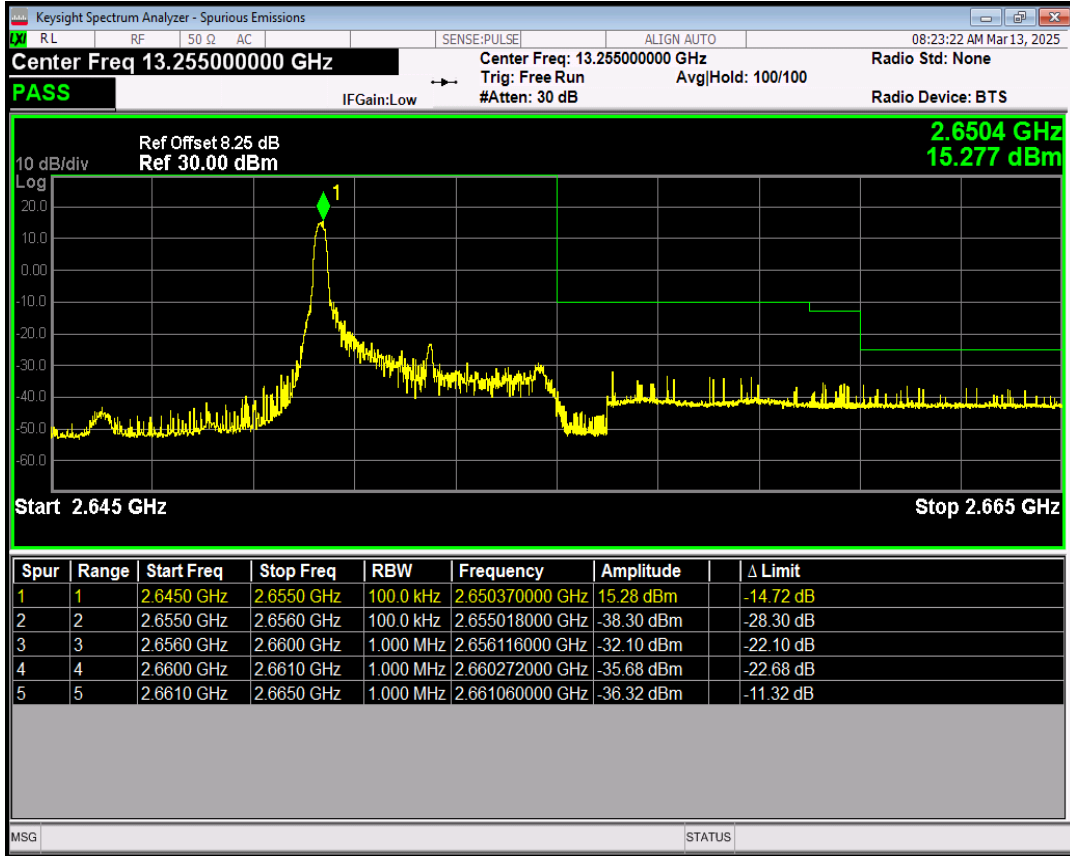

Band41(2545-2655) 16QAM BW=5MHz Channel=41215 RB Size=1 Position=#0

Band41(2545-2655) 16QAM BW=5MHz Channel=41215 RB Size=1 Position=#Max