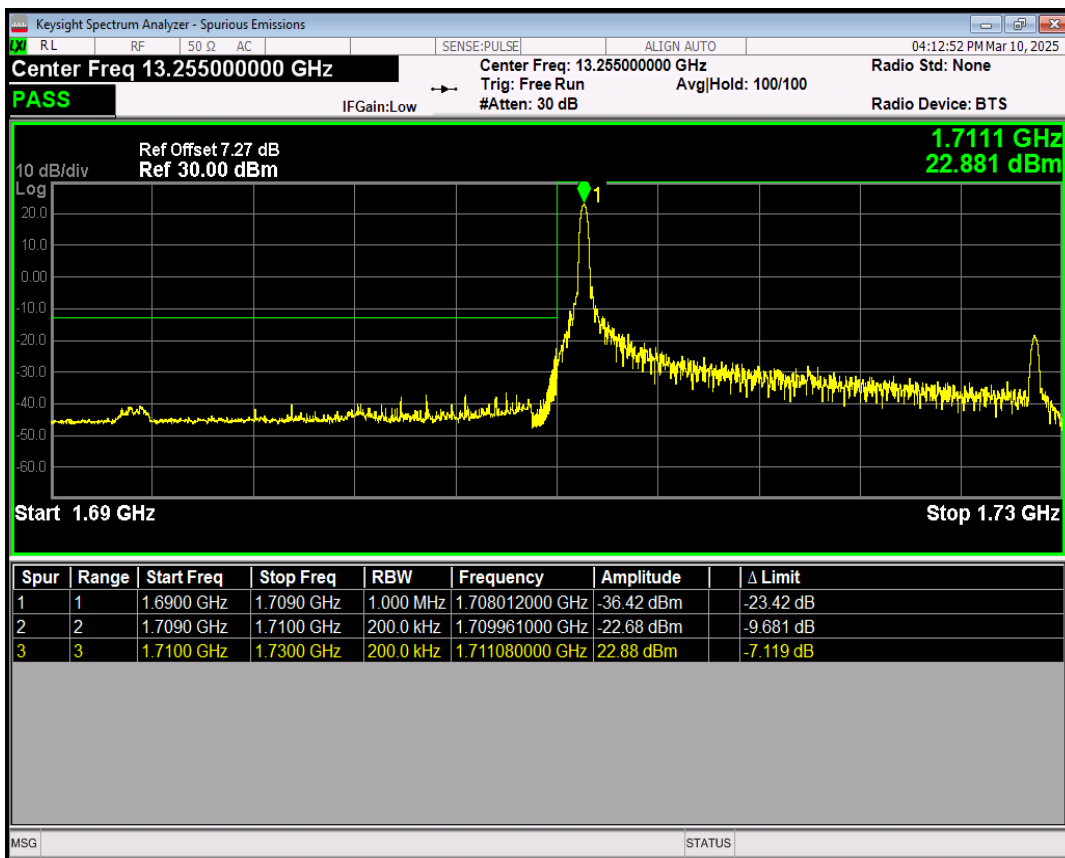

Band4 QPSK BW=20MHz Channel=20050 RB Size=1 Position=#0

Band4 QPSK BW=20MHz Channel=20050 RB Size=1 Position=#Max