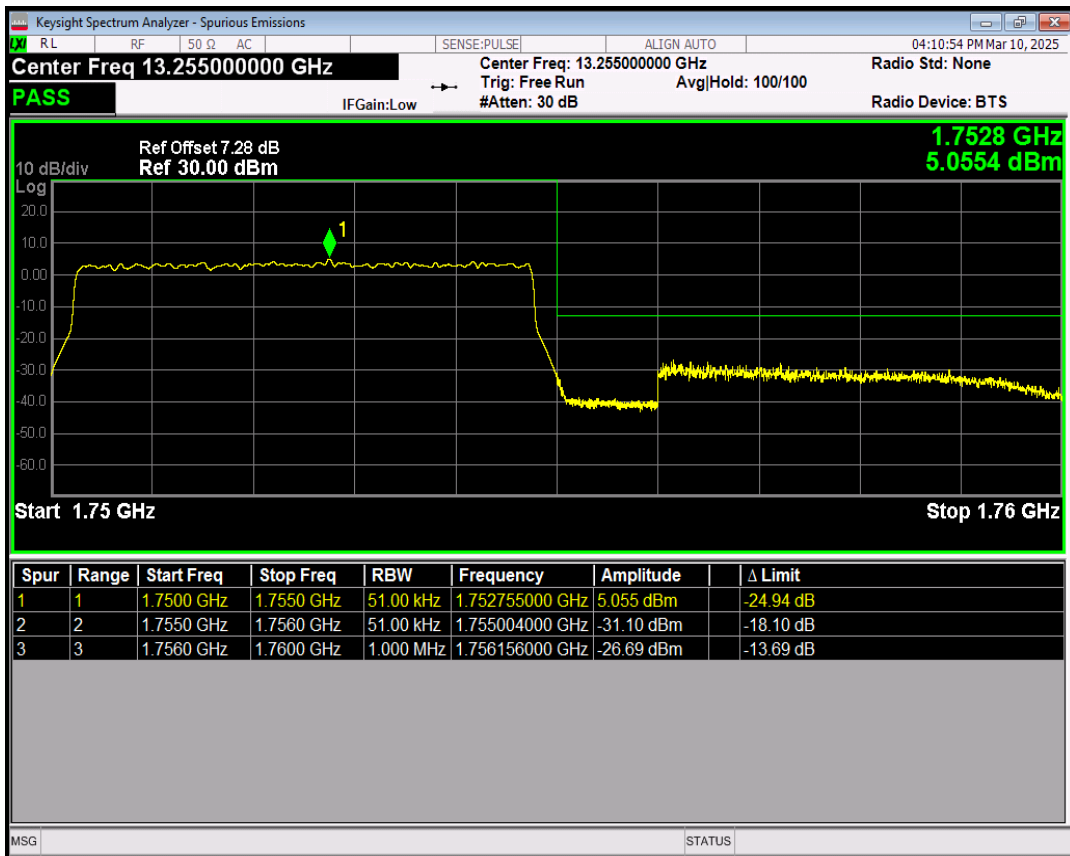

Band4 QPSK BW=5MHz Channel=20375 RB Size=25 Position=#0

Band4 16QAM BW=5MHz Channel=20375 RB Size=1 Position=#0