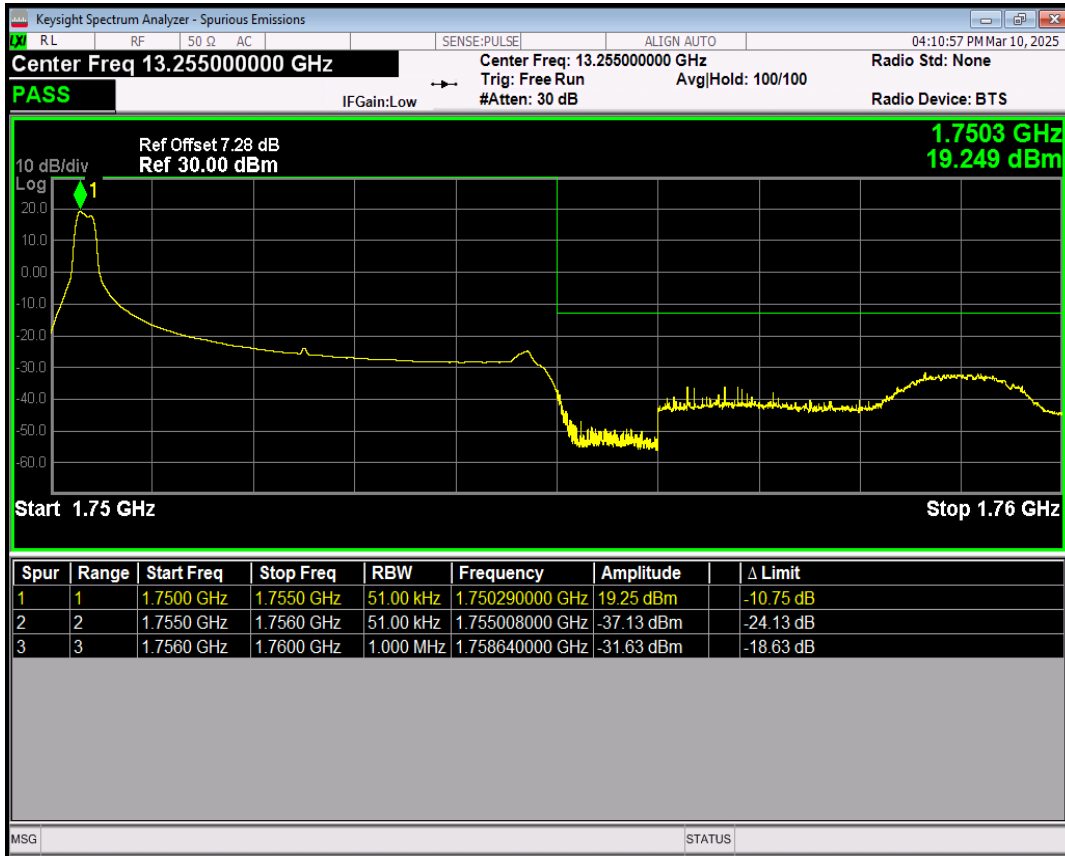

Band4 16QAM BW=5MHz Channel=20375 RB Size=1 Position=#0

Band4 16QAM BW=5MHz Channel=20375 RB Size=1 Position=#Max