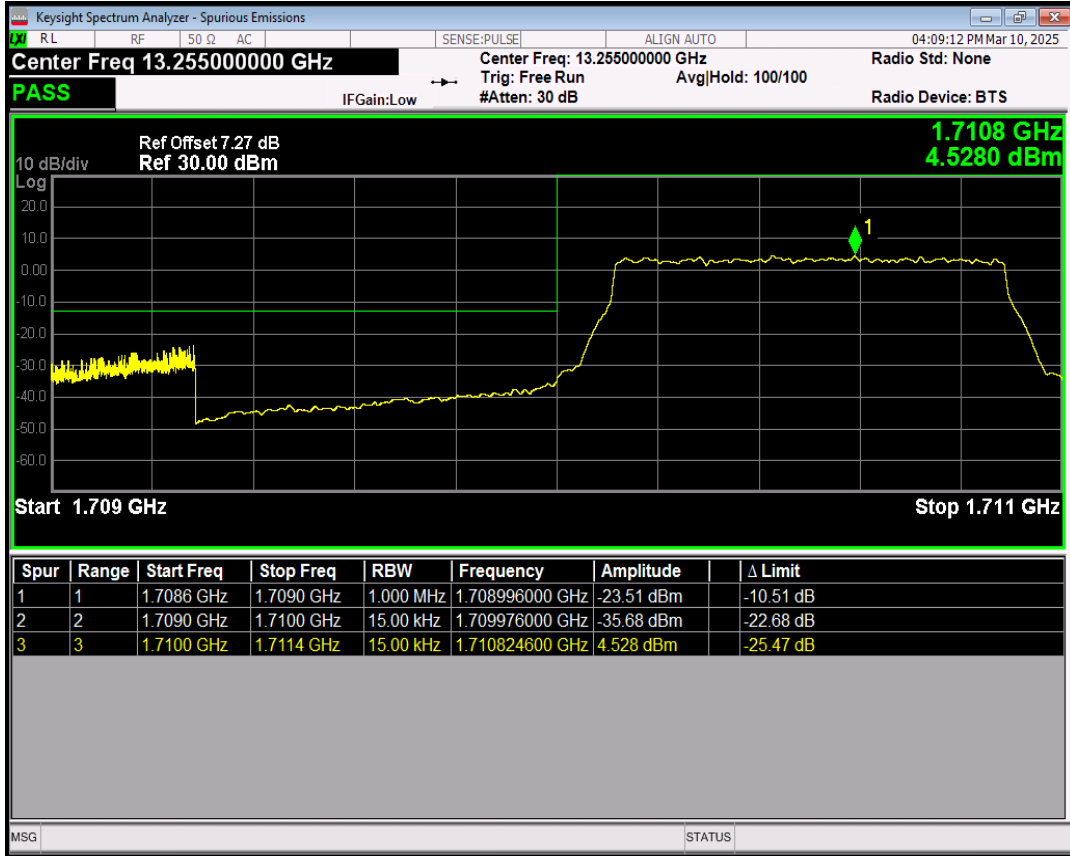

Band4 16QAM BW=1.4MHz Channel=19957 RB Size=1 Position=#0

Band4 16QAM BW=1.4MHz Channel=19957 RB Size=1 Position=#Max

Band4 16QAM BW=1.4MHz Channel=19957 RB Size=6 Position=#0

Band4 QPSK BW=1.4MHz Channel=20393 RB Size=1 Position=#0

Band4 QPSK BW=1.4MHz Channel=20393 RB Size=1 Position=#Max

Band4 QPSK BW=1.4MHz Channel=20393 RB Size=6 Position=#0

Band4 16QAM BW=1.4MHz Channel=20393 RB Size=1 Position=#0

Band4 16QAM BW=1.4MHz Channel=20393 RB Size=1 Position=#Max