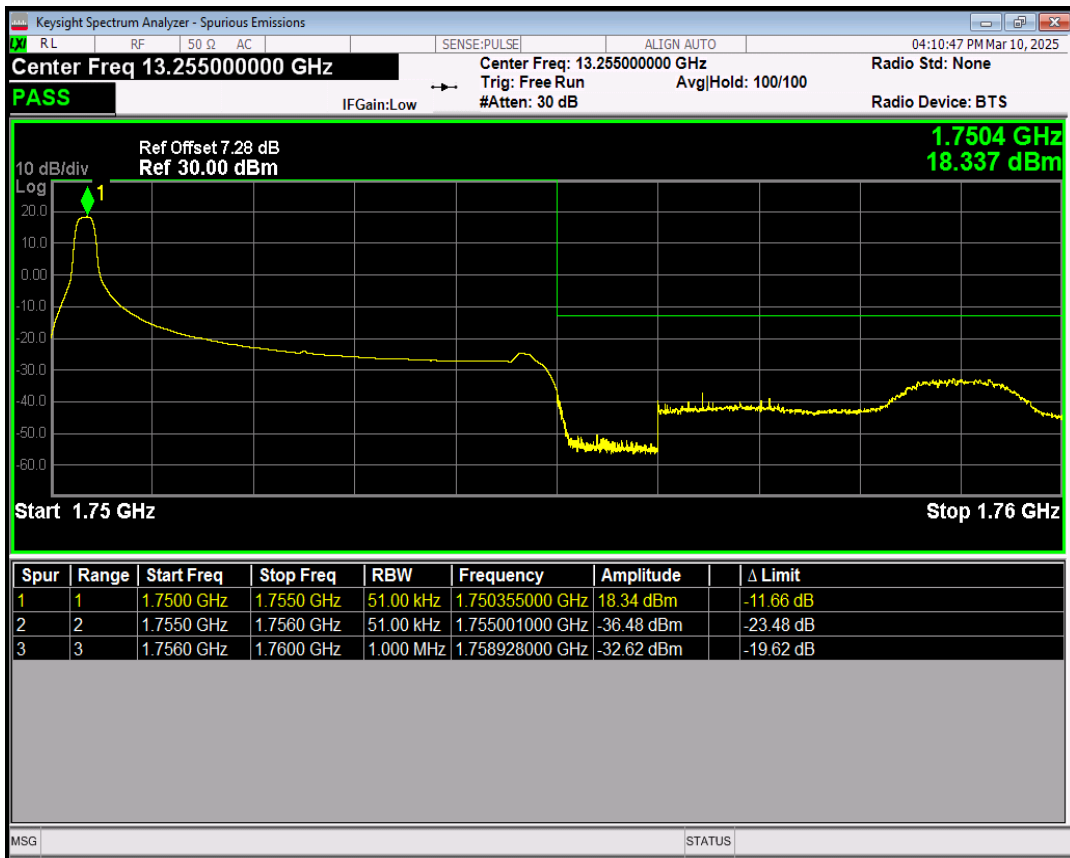

Band4 16QAM BW=5MHz Channel=19975 RB Size=1 Position=#0

Band4 16QAM BW=5MHz Channel=19975 RB Size=1 Position=#Max

Band4 16QAM BW=5MHz Channel=19975 RB Size=25 Position=#0

Band4 QPSK BW=5MHz Channel=20375 RB Size=1 Position=#0