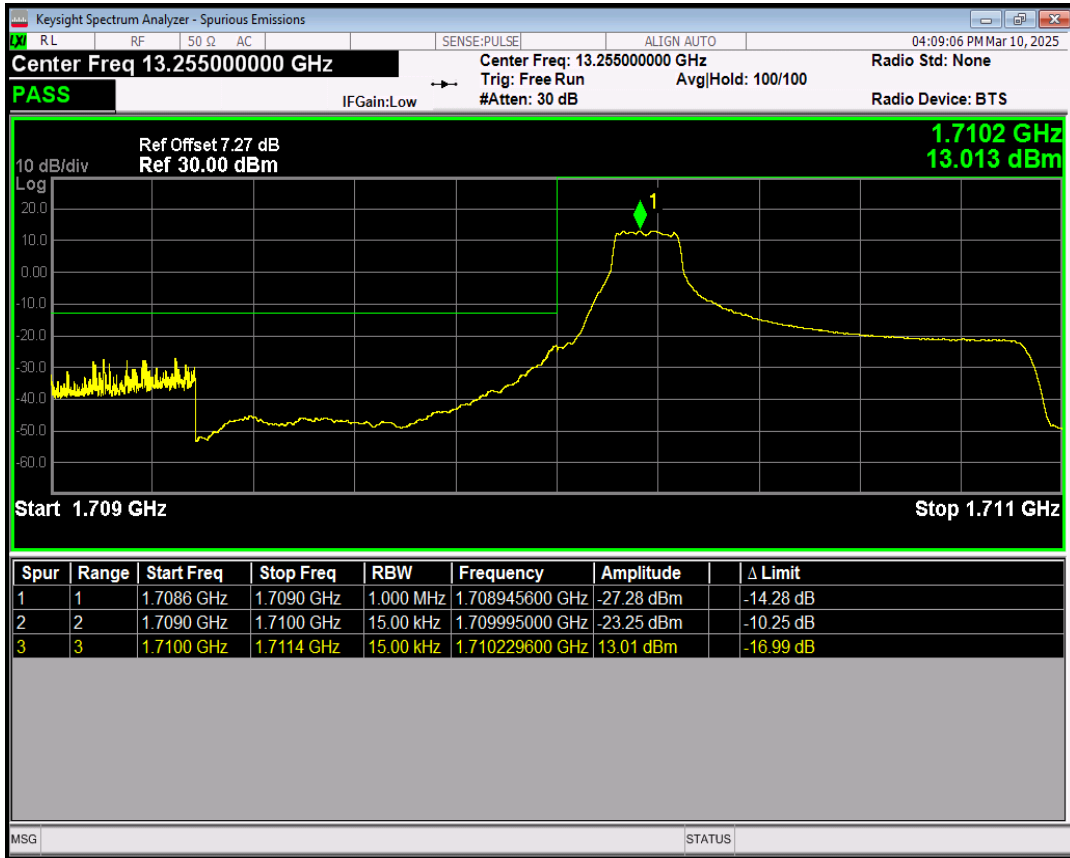

Band4 16QAM BW=1.4MHz Channel=19957 RB Size=1 Position=#0

Band4 16QAM BW=1.4MHz Channel=19957 RB Size=1 Position=#Max