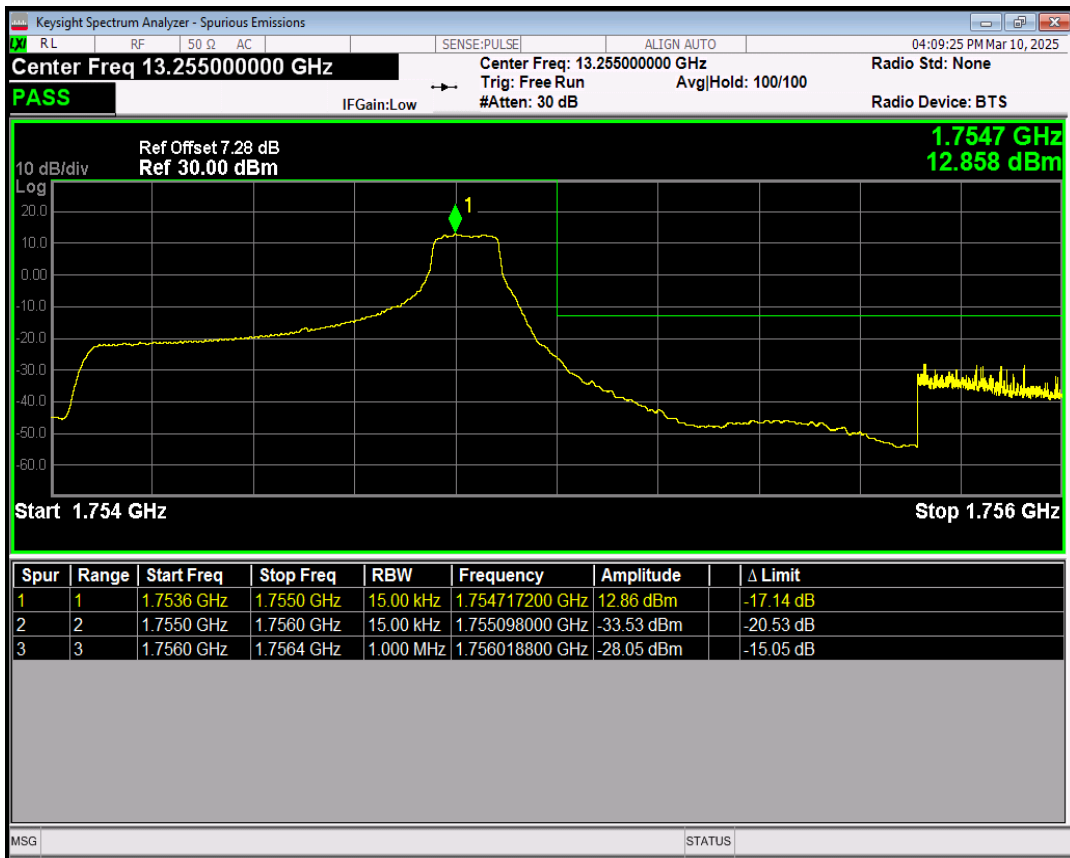

Band4 QPSK BW=1.4MHz Channel=20393 RB Size=1 Position=#Max

Band4 QPSK BW=1.4MHz Channel=20393 RB Size=6 Position=#0

Band4 16QAM BW=1.4MHz Channel=20393 RB Size=1 Position=#0

Band4 16QAM BW=1.4MHz Channel=20393 RB Size=1 Position=#Max