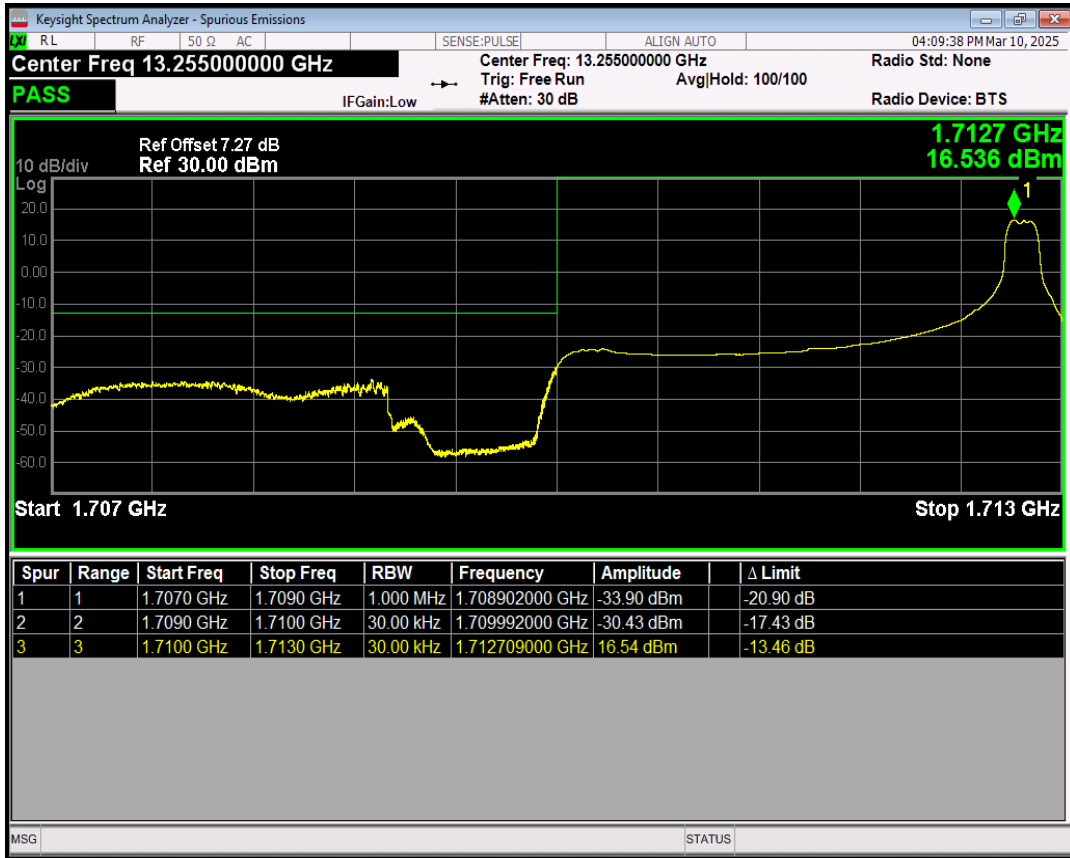

Band4 QPSK BW=3MHz Channel=19965 RB Size=1 Position=#Max

Band4 QPSK BW=3MHz Channel=19965 RB Size=15 Position=#0