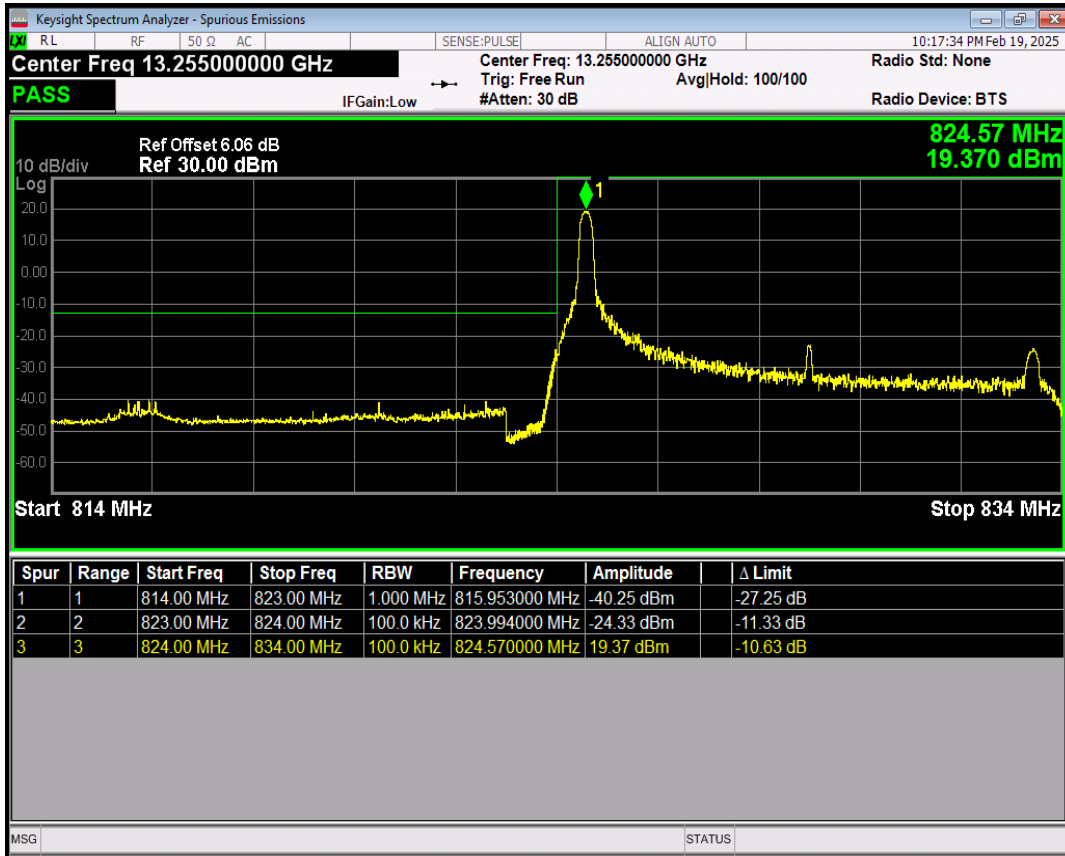

Band26(824-849) 16QAM BW=10MHz Channel=26840 RB Size=1 Position=#0

Band26(824-849) 16QAM BW=10MHz Channel=26840 RB Size=1 Position=#Max