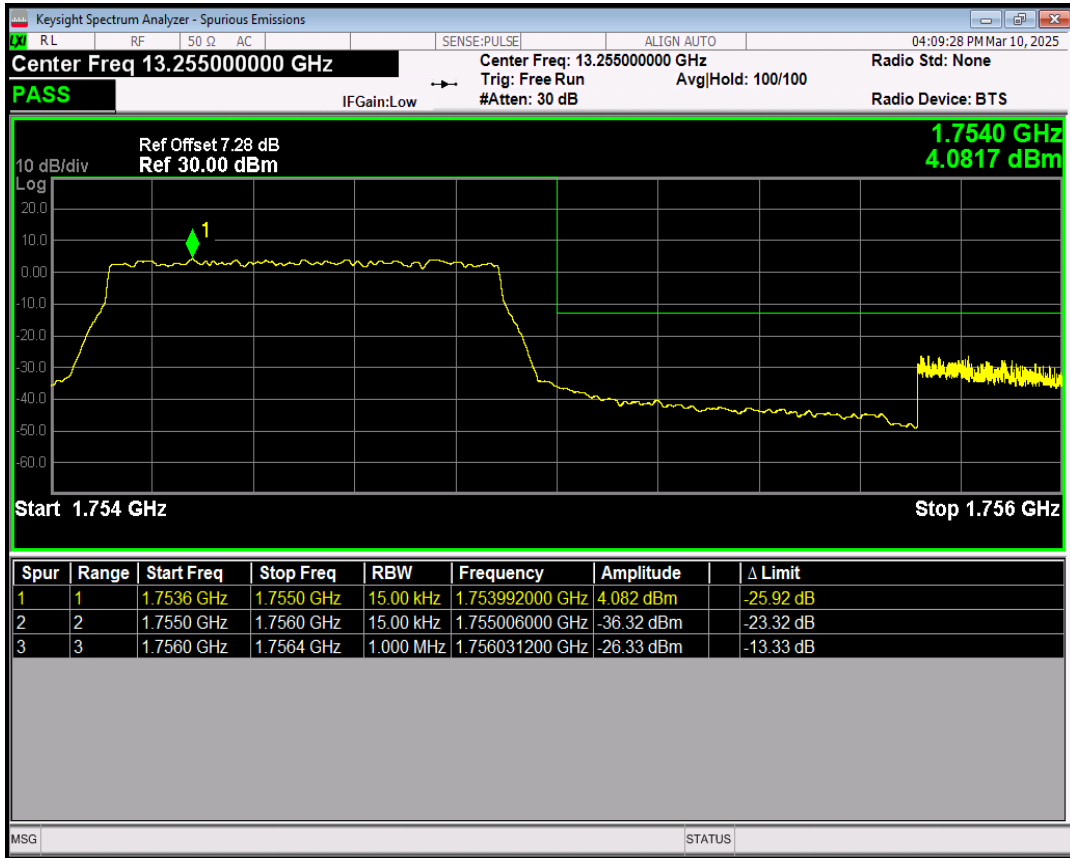

Band4 16QAM BW=1.4MHz Channel=20393 RB Size=6 Position=#0

Band4 QPSK BW=3MHz Channel=19965 RB Size=1 Position=#0