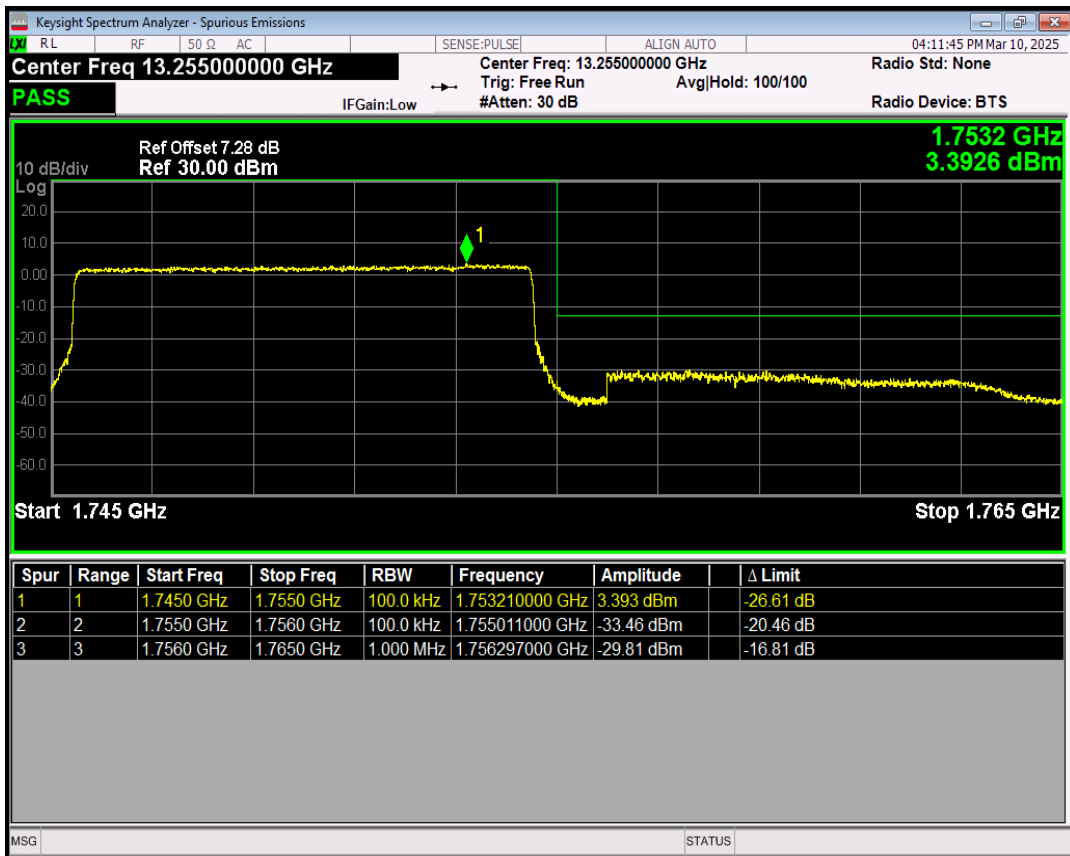

Band4 QPSK BW=10MHz Channel=20350 RB Size=50 Position=#0

Band4 16QAM BW=10MHz Channel=20350 RB Size=1 Position=#0