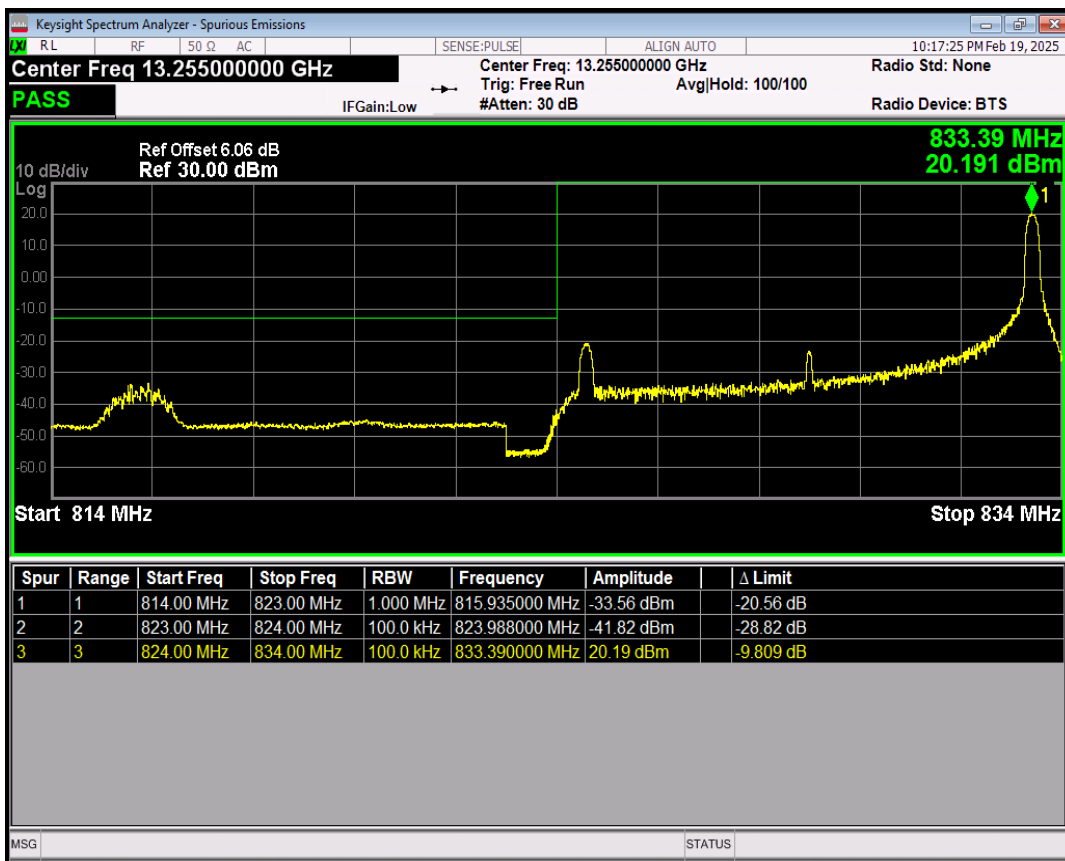

Band26(824-849) 16QAM BW=5MHz Channel=27015 RB Size=1 Position=#Max

Band26(824-849) 16QAM BW=5MHz Channel=27015 RB Size=25 Position=#0

Band26(824-849) QPSK BW=10MHz Channel=26840 RB Size=1 Position=#0

Band26(824-849) QPSK BW=10MHz Channel=26840 RB Size=1 Position=#Max