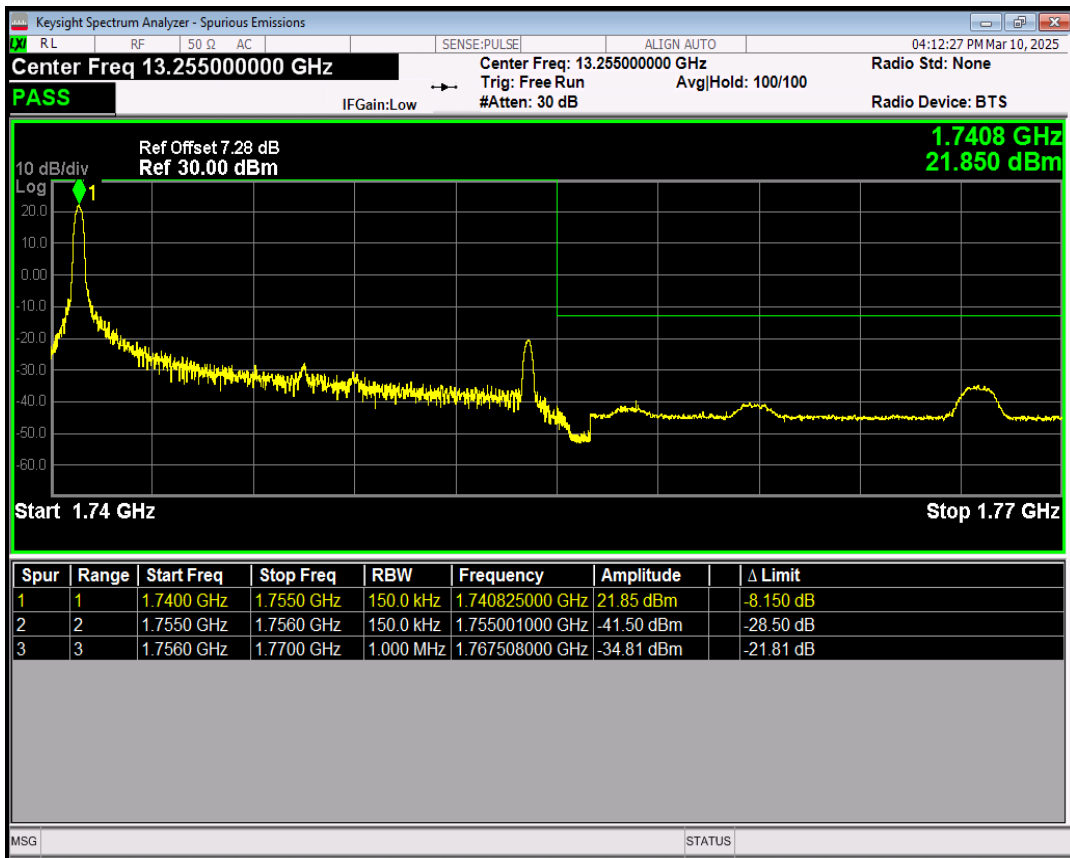

Band4 16QAM BW=15MHz Channel=20025 RB Size=1 Position=#0

Band4 16QAM BW=15MHz Channel=20025 RB Size=1 Position=#Max

Band4 16QAM BW=15MHz Channel=20025 RB Size=75 Position=#0

Band4 QPSK BW=15MHz Channel=20325 RB Size=1 Position=#0