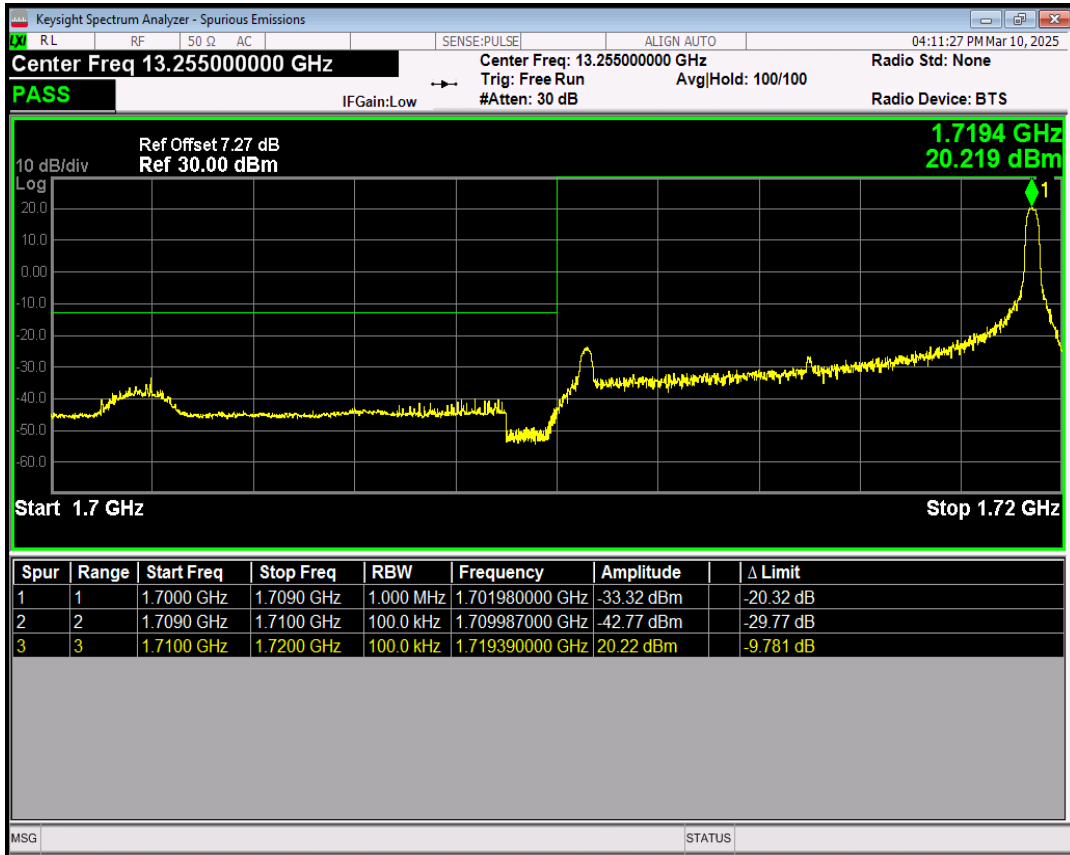

Band4 16QAM BW=10MHz Channel=20000 RB Size=1 Position=#Max

Band4 16QAM BW=10MHz Channel=20000 RB Size=50 Position=#0