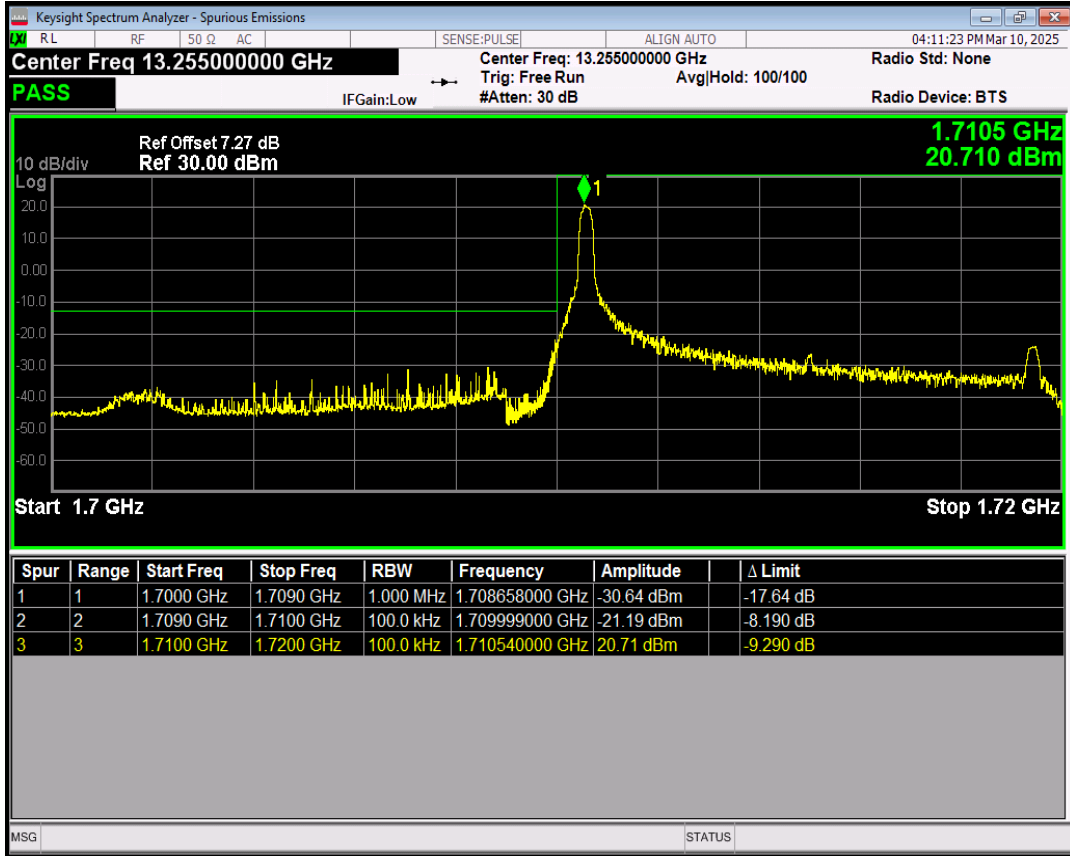

Band4 16QAM BW=10MHz Channel=20000 RB Size=1 Position=#0

Band4 16QAM BW=10MHz Channel=20000 RB Size=1 Position=#Max