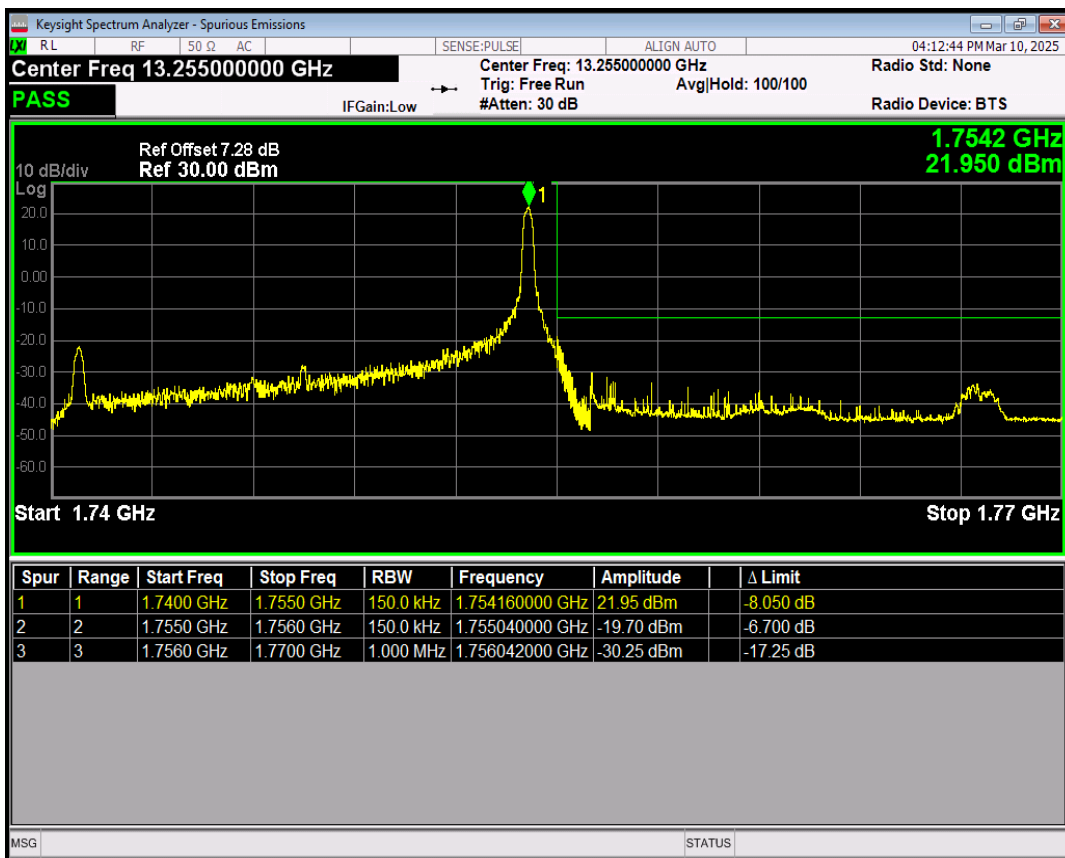

Band4 QPSK BW=15MHz Channel=20325 RB Size=1 Position=#Max

Band4 QPSK BW=15MHz Channel=20325 RB Size=75 Position=#0

Band4 16QAM BW=15MHz Channel=20325 RB Size=1 Position=#0

Band4 16QAM BW=15MHz Channel=20325 RB Size=1 Position=#Max