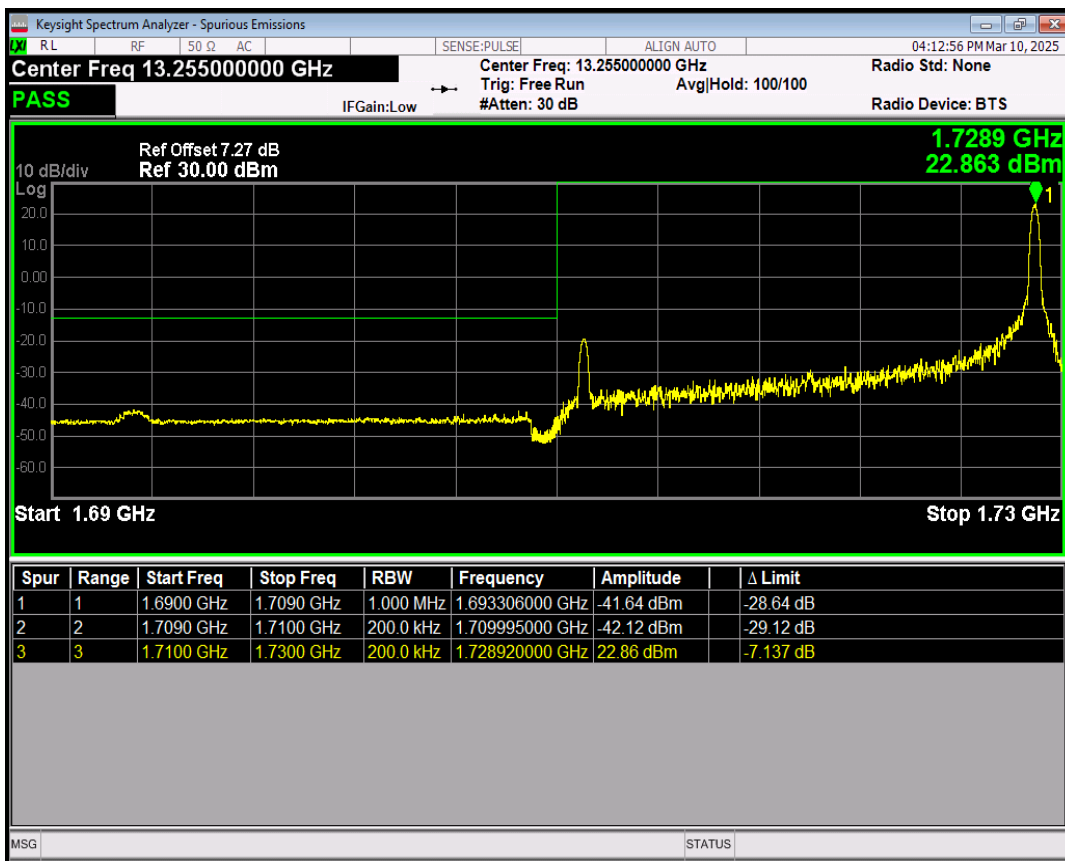

Band4 QPSK BW=20MHz Channel=20050 RB Size=1 Position=#Max

Band4 QPSK BW=20MHz Channel=20050 RB Size=100 Position=#0