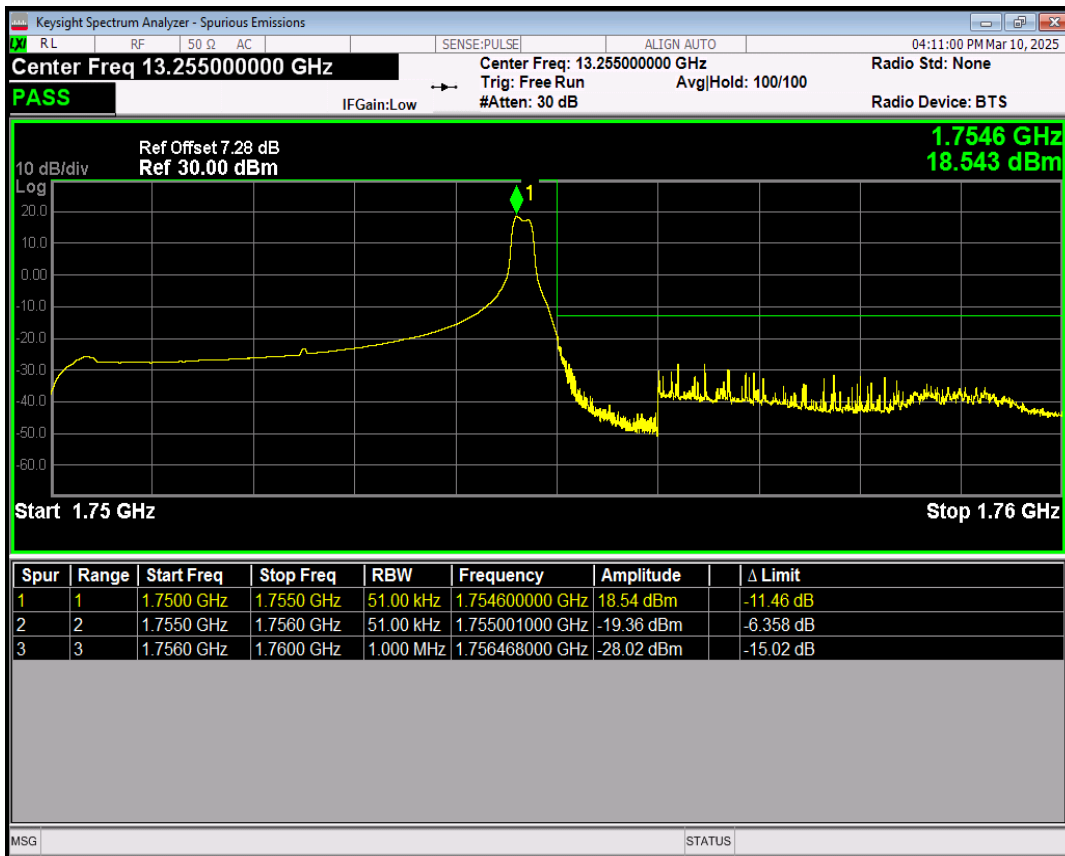

Band4 QPSK BW=5MHz Channel=20375 RB Size=1 Position=#Max

Band4 QPSK BW=5MHz Channel=20375 RB Size=25 Position=#0

Band4 16QAM BW=5MHz Channel=20375 RB Size=1 Position=#0

Band4 16QAM BW=5MHz Channel=20375 RB Size=1 Position=#Max