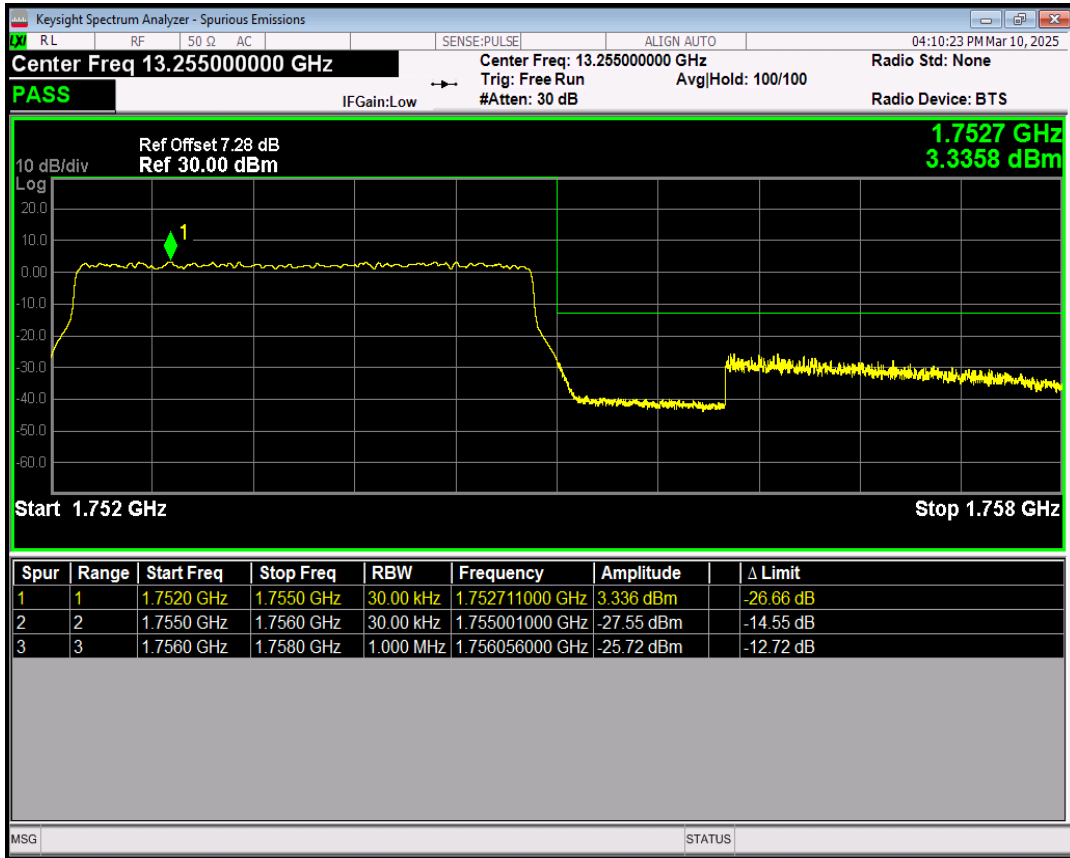

Band4 16QAM BW=3MHz Channel=20385 RB Size=15 Position=#0

Band4 QPSK BW=5MHz Channel=19975 RB Size=1 Position=#0