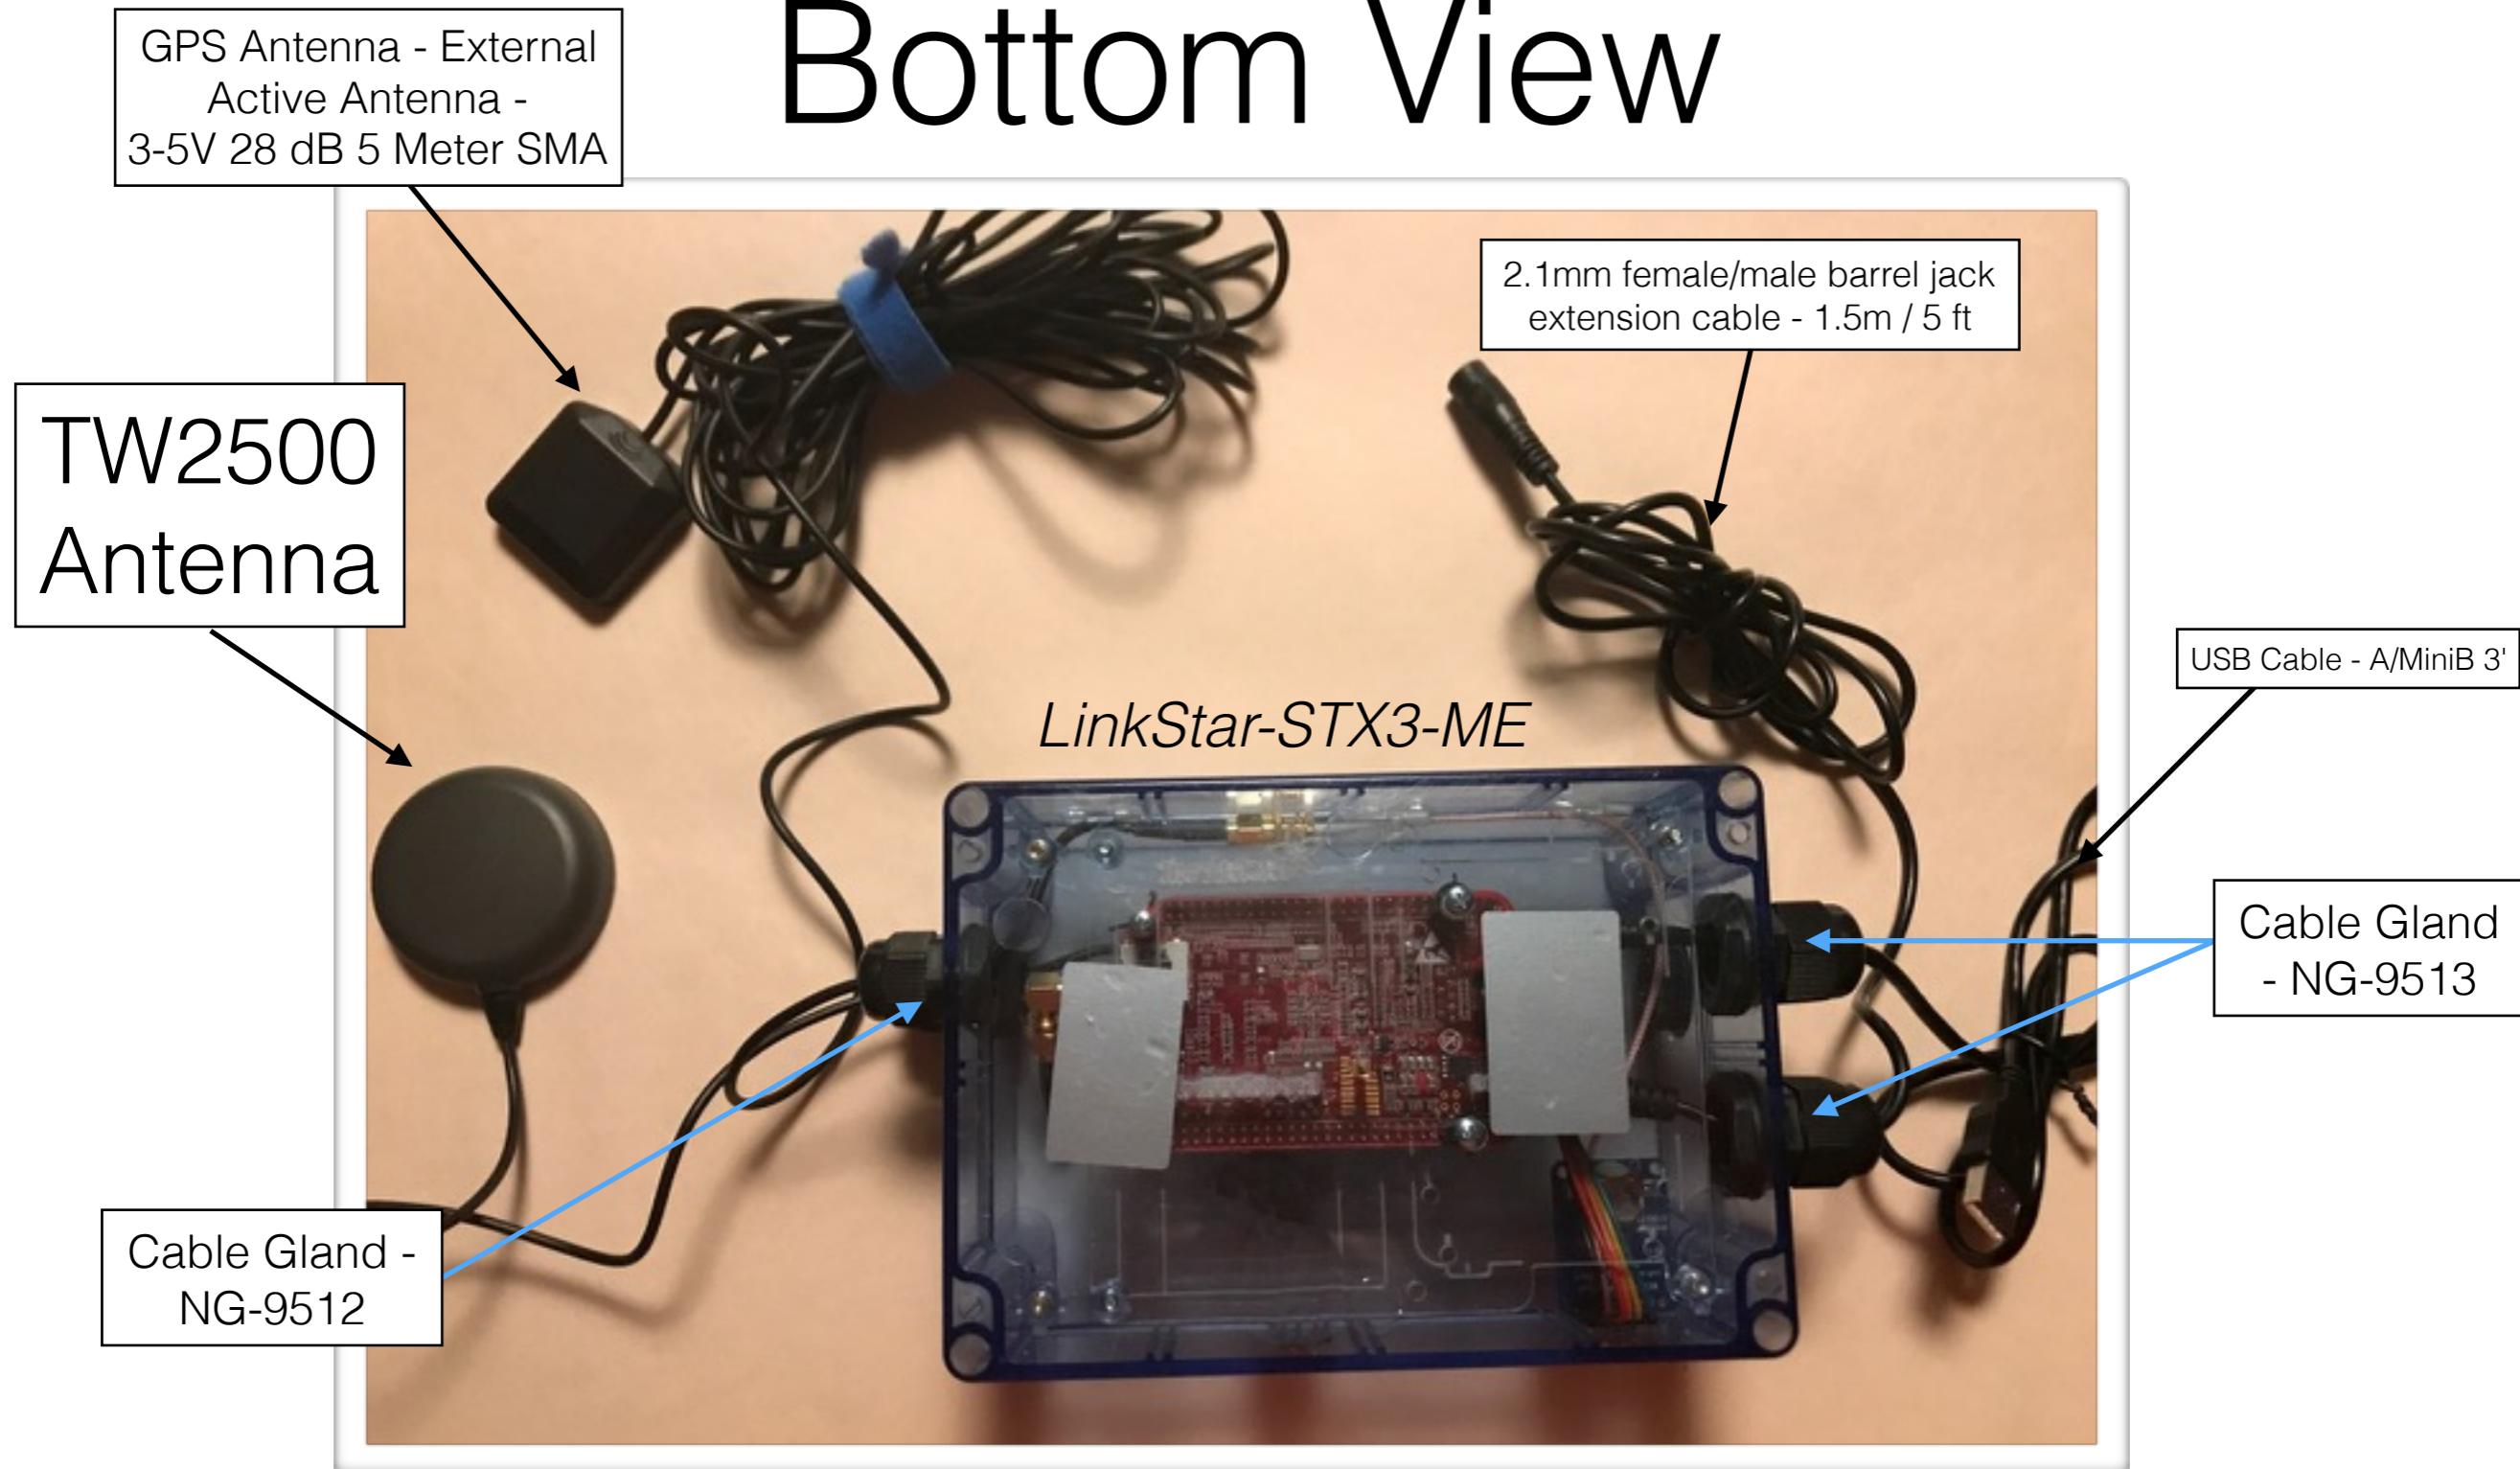

LinkStar-STX3-ME, Top View

GPS Antenna - External Active Antenna -
3-5V 28 dB 5 Meter SMA

TW2500
Antenna

Cable Gland -
NG-9512

2.1mm female/male barrel jack
extension cable - 1.5m / 5 ft

USB Cable - A/MiniB 3'

Cable Gland
- NG-9513

LinkStar-STX3-ME

LinkStar-STX3-ME, Bottom View

LinkStar-STX3-ME, Antenna End View

Cable Gland - NG-9512

TW2500
Antenna

GPS Antenna -
External Active Antenna -
3-5V 28 dB 5 Meter SMA

USB Cable - A/MiniB 3'

LinkStar-STX3-ME, Connector End View