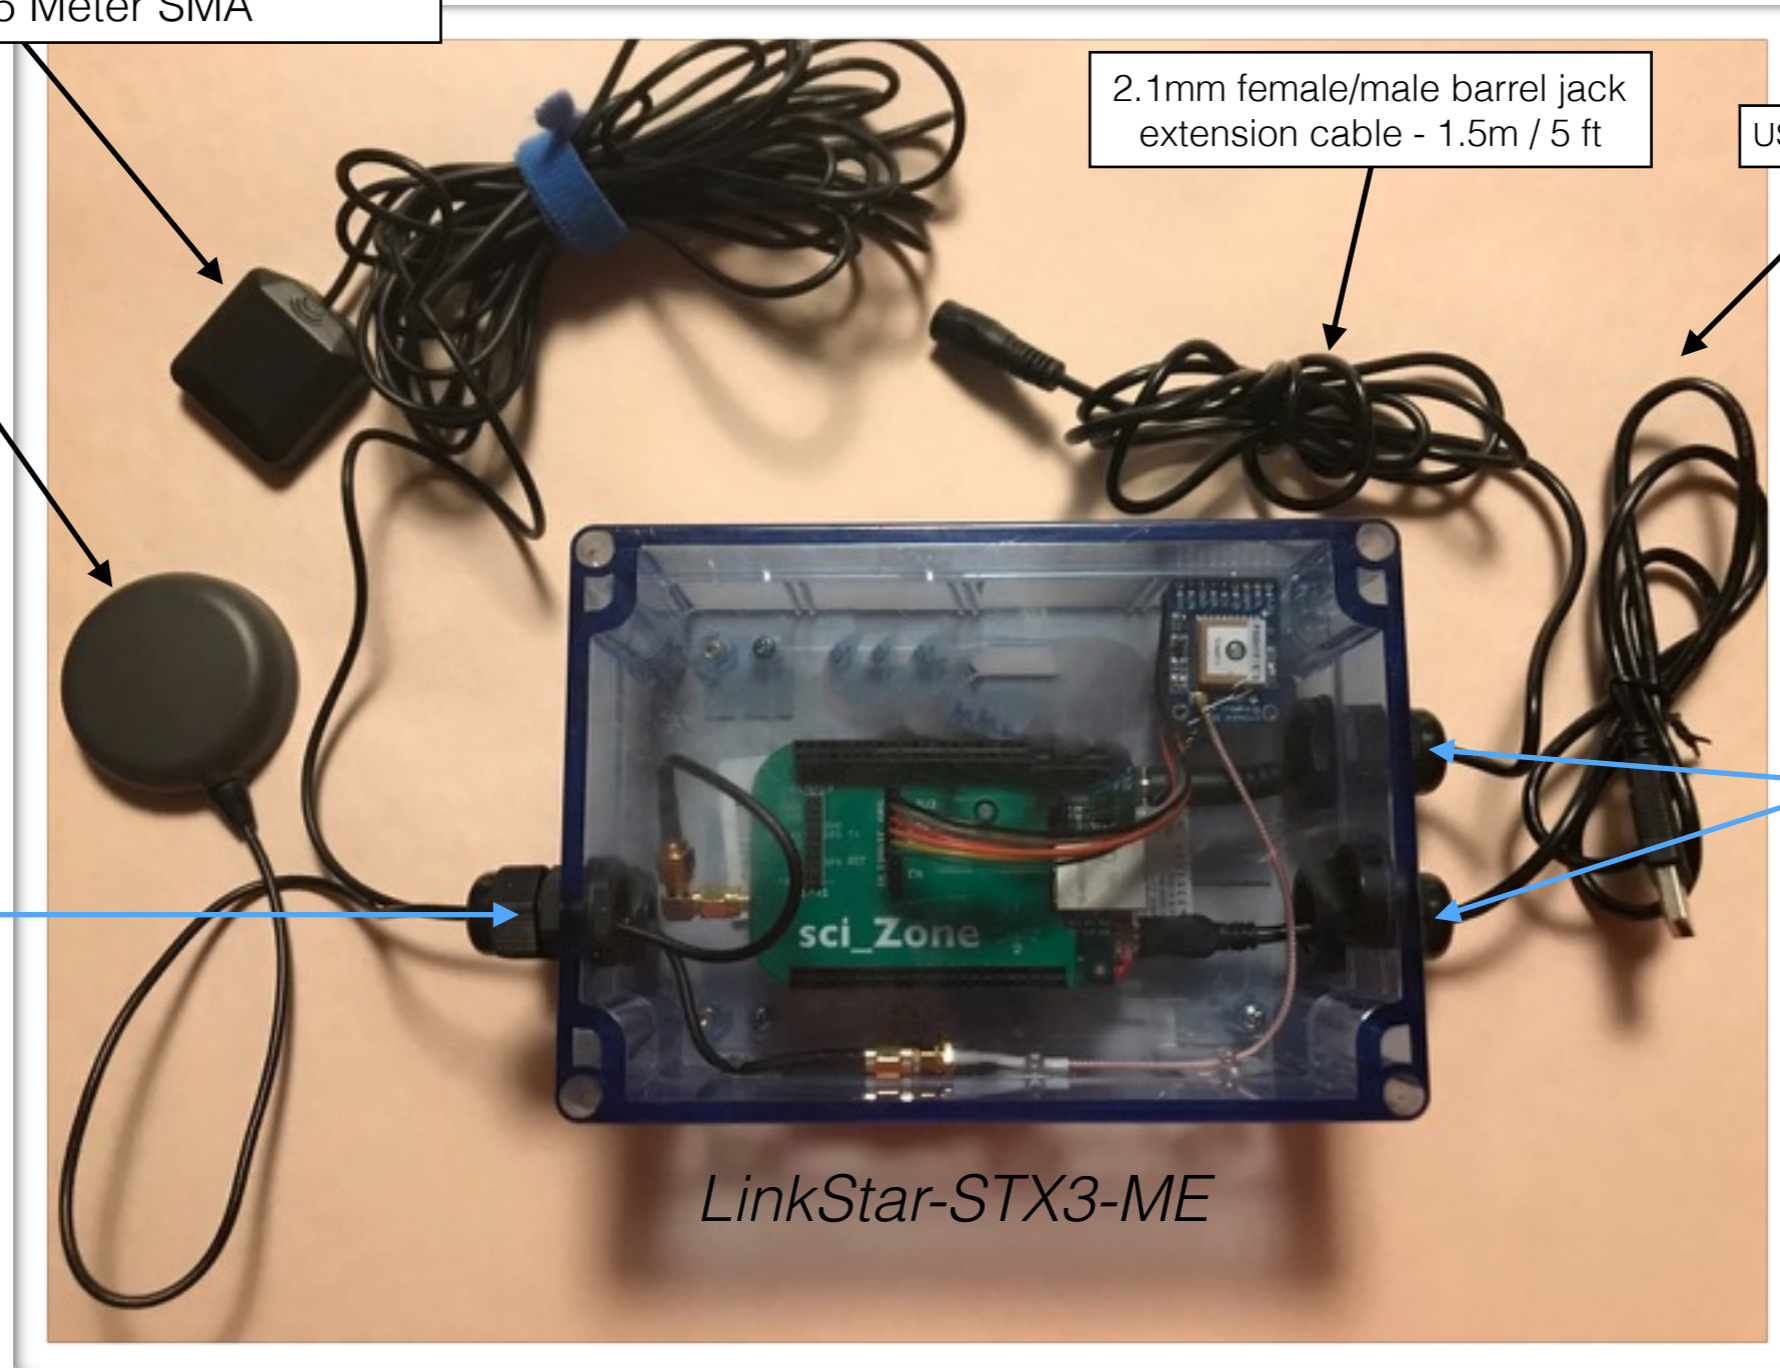

LinkStar-STX3-ME, Top View

GPS Antenna - External Active Antenna -
3-5V 28 dB 5 Meter SMA

TW2500
Antenna

Cable Gland -
NG-9512

2.1mm female/male barrel jack
extension cable - 1.5m / 5 ft

USB Cable - A/MiniB 3'

Cable Gland
- NG-9513

LinkStar-STX3-ME

LinkStar-STX3-ME, Bottom View

LinkStar-STX3-ME, Antenna End View

Cable Gland - NG-9512

TW2500
Antenna

GPS Antenna -
External Active Antenna -
3-5V 28 dB 5 Meter SMA

USB Cable - A/MiniB 3'

LinkStar-STX3-ME, Connector End View