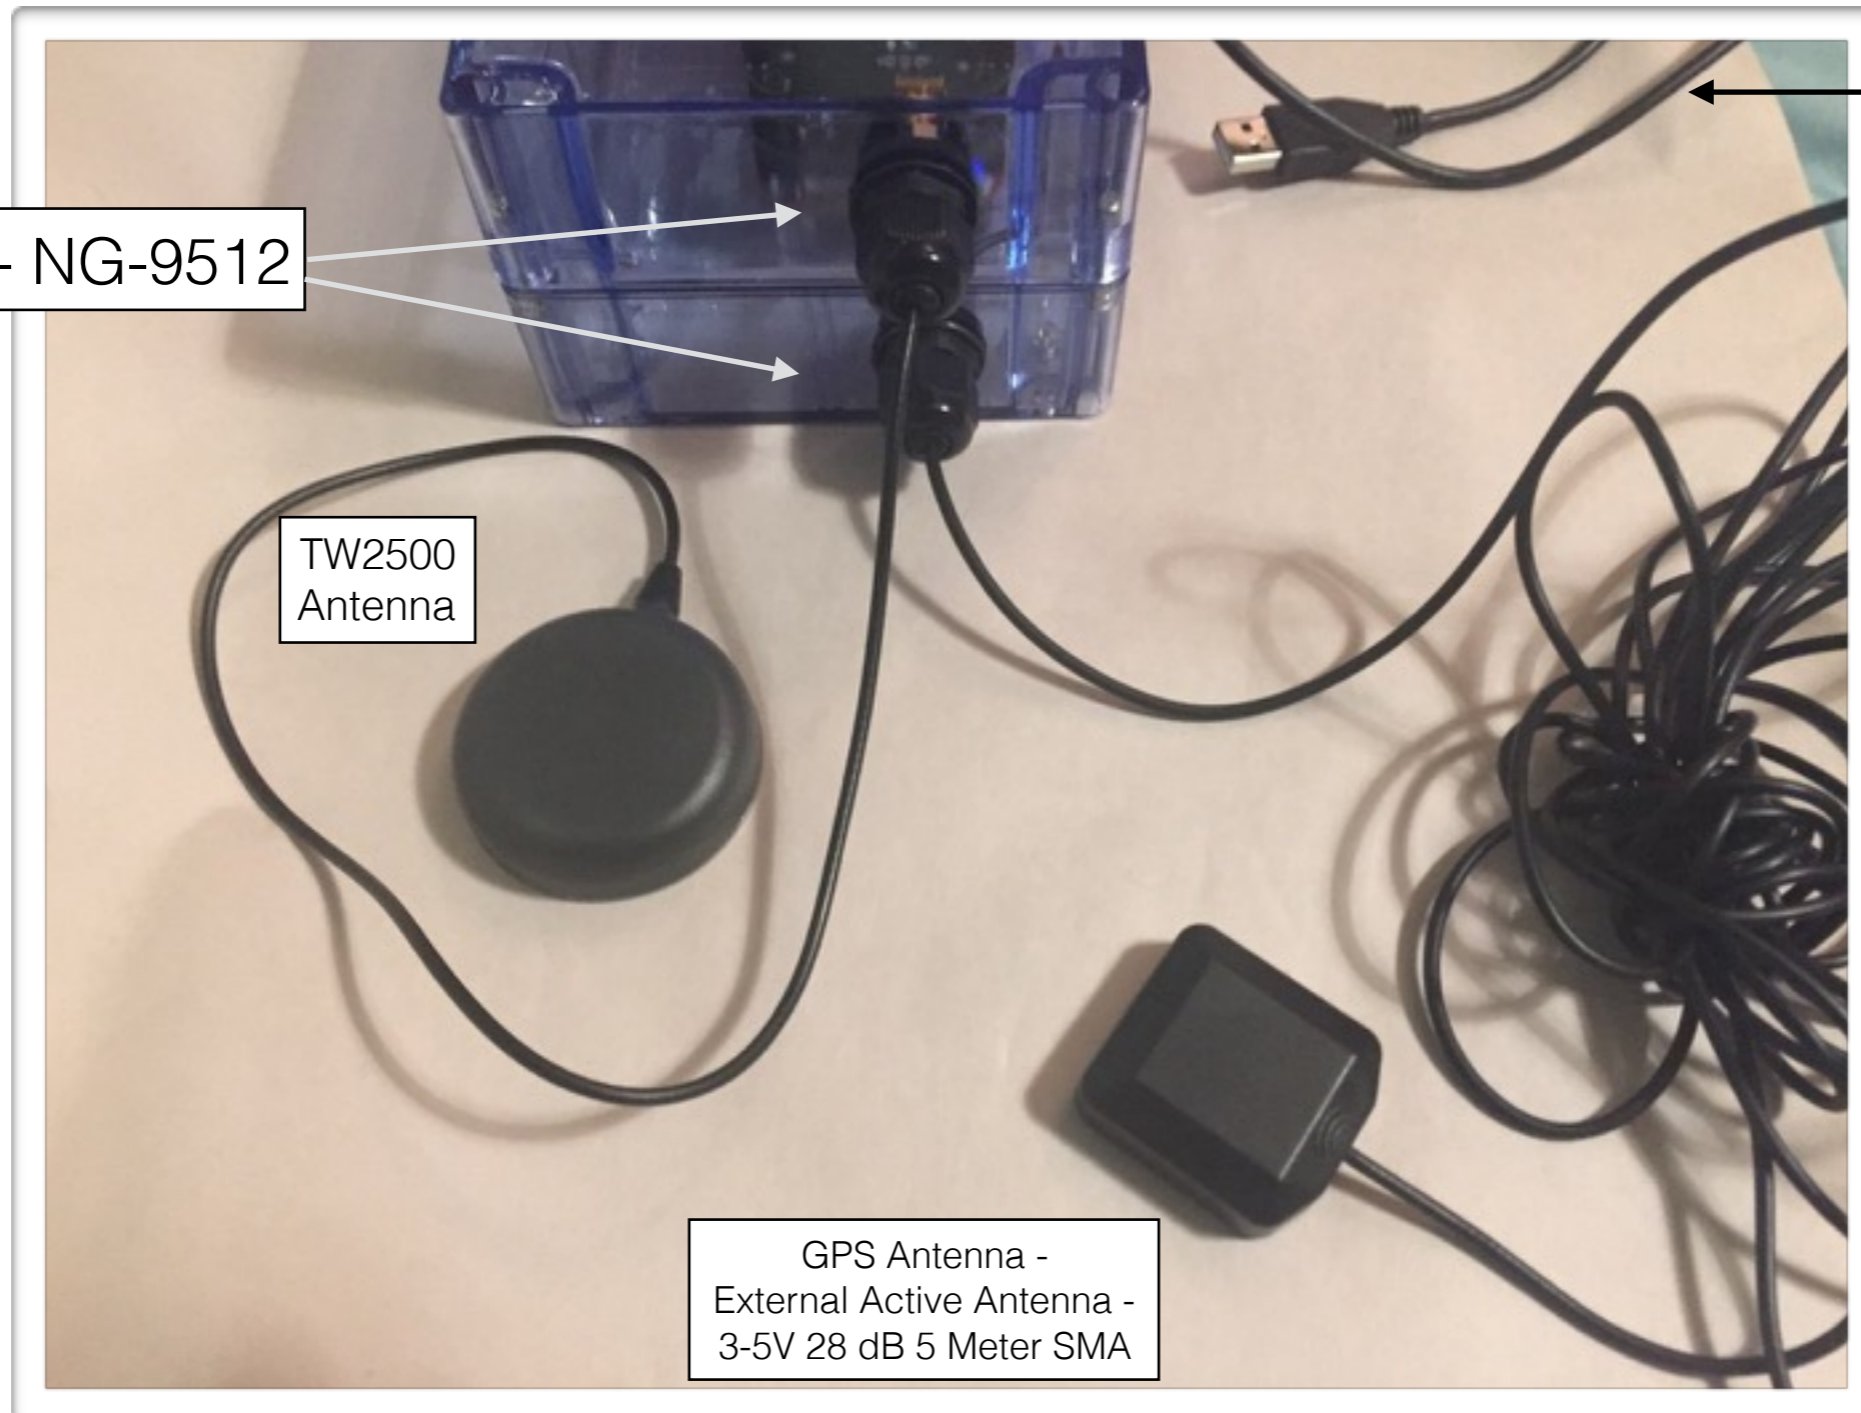

LinkStar-STX3-ME, Top View

GPS Antenna - External Active Antenna -
3-5V 28 dB 5 Meter SMA

TW2500
Antenna

Cable Gland -
NG-9512

2.1mm female/male barrel jack
extension cable - 1.5m / 5 ft

USB Cable - A/MiniB 3'

Cable Gland
- NG-9513

LinkStar-STX3-ME

LinkStar-STX3-ME, Bottom View

LinkStar-STX3-ME, Antenna End View

Cable Gland - NG-9512

TW2500
Antenna

GPS Antenna -
External Active Antenna -
3-5V 28 dB 5 Meter SMA

USB Cable - A/MiniB 3'

LinkStar-STX3-ME, Connector End View