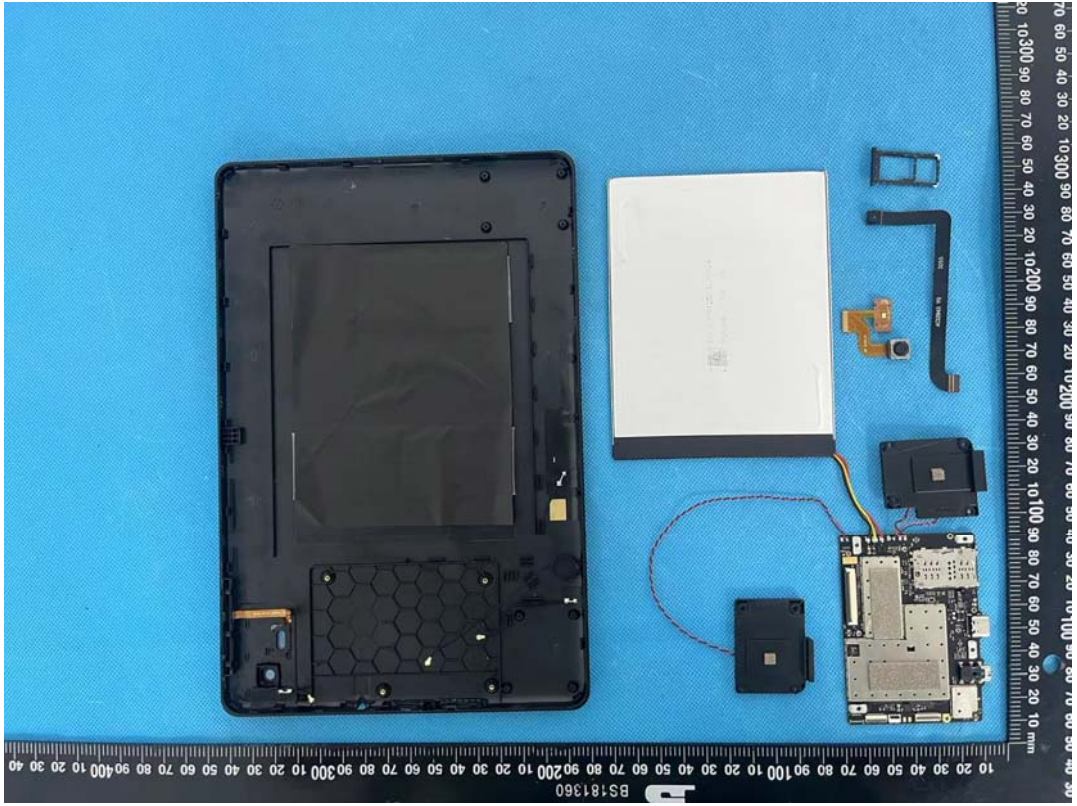

EXHIBIT C - EUT INTERNAL PHOTOGRAPHS

Chip

MAIN ANT

DIV ANT

WGB ANT

battery

Model: ASTRO 10
Voltage: 3.8V
Charging limited voltage: 4.35V
Standard : GB/T18287- 2013
Capacity: 5000mAh 19Wh

Caution