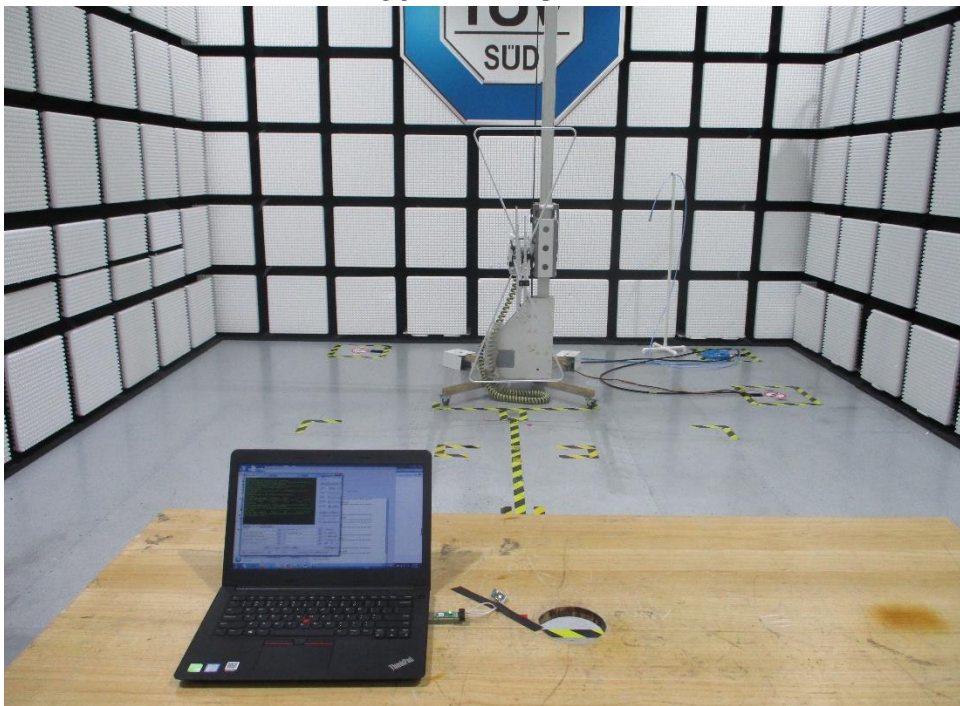

PHOTOGRAPHS OF TEST SET UP

Field Strength and Harmonics Test Setup

Radiated Emission Setup
9kHz ~ 30MHz

30MHz ~ 1GHz

1GHz ~ 18GHz

Conducted emission Test Setup