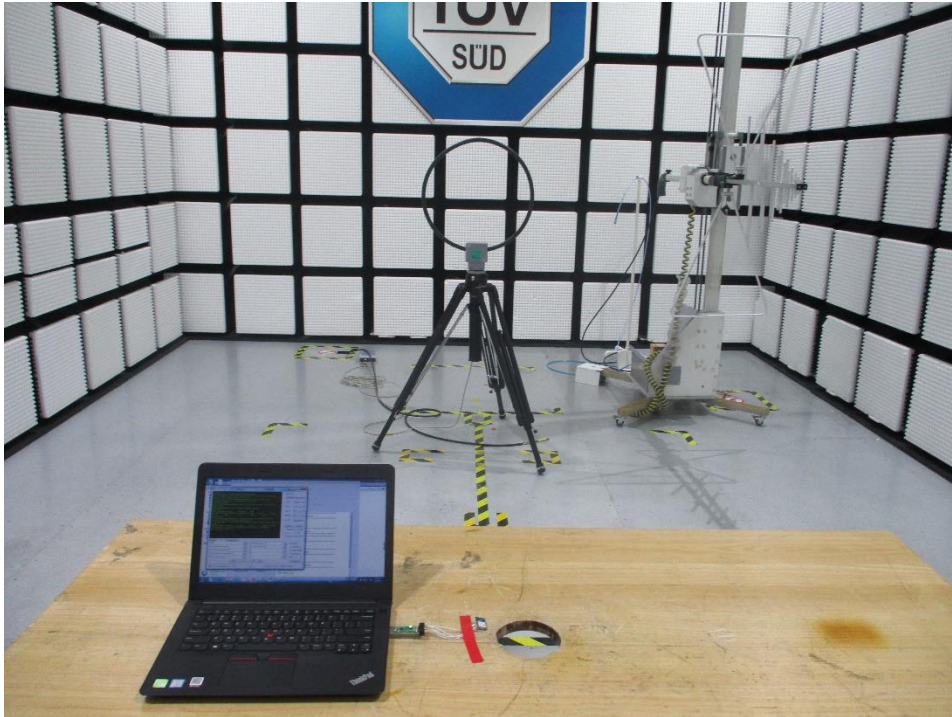

PHOTOGRAPHS OF TEST SET UP

Field Strength and Harmonics Test Setup

Radiated Emission Setup
9kHz ~ 30MHz

30MHz ~ 1GHz

1GHz ~ 18GHz

Conducted emission Test Setup