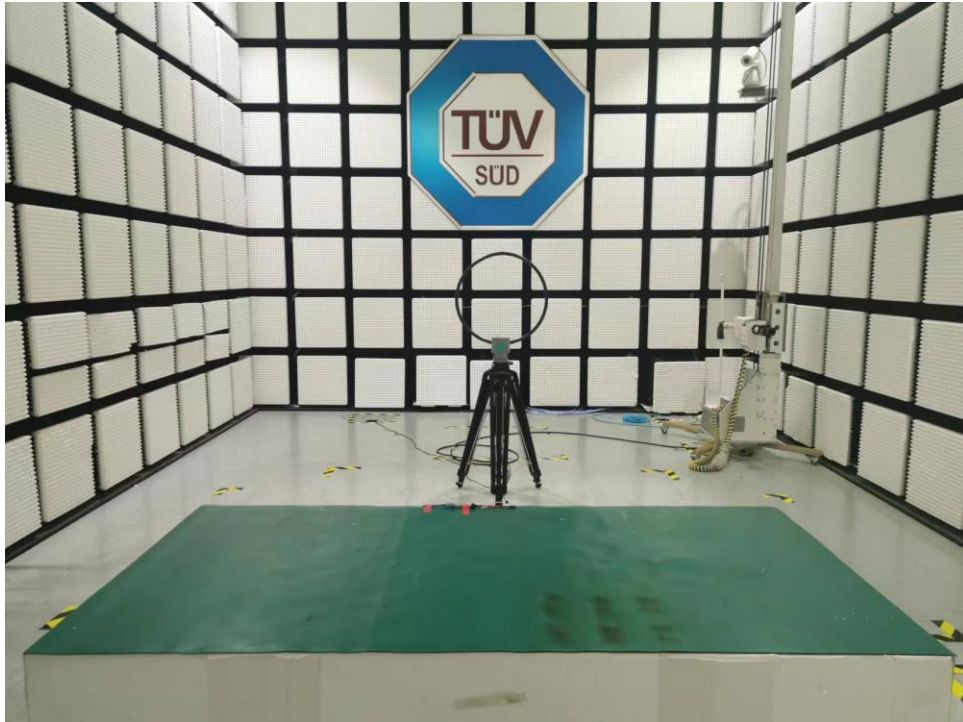

PHOTOGRAPHS OF TEST SET UP

Field Strength and Harmonics Test Setup

Radiated Emission Setup
9kHz ~ 30MHz

30MHz ~ 1GHz

1GHz ~ 18GHz

18GHz ~ 25GHz

Radiated emission close-up photo

Conducted emission Test Setup

RF Conducted Test Setup

RF conducted close-up photo