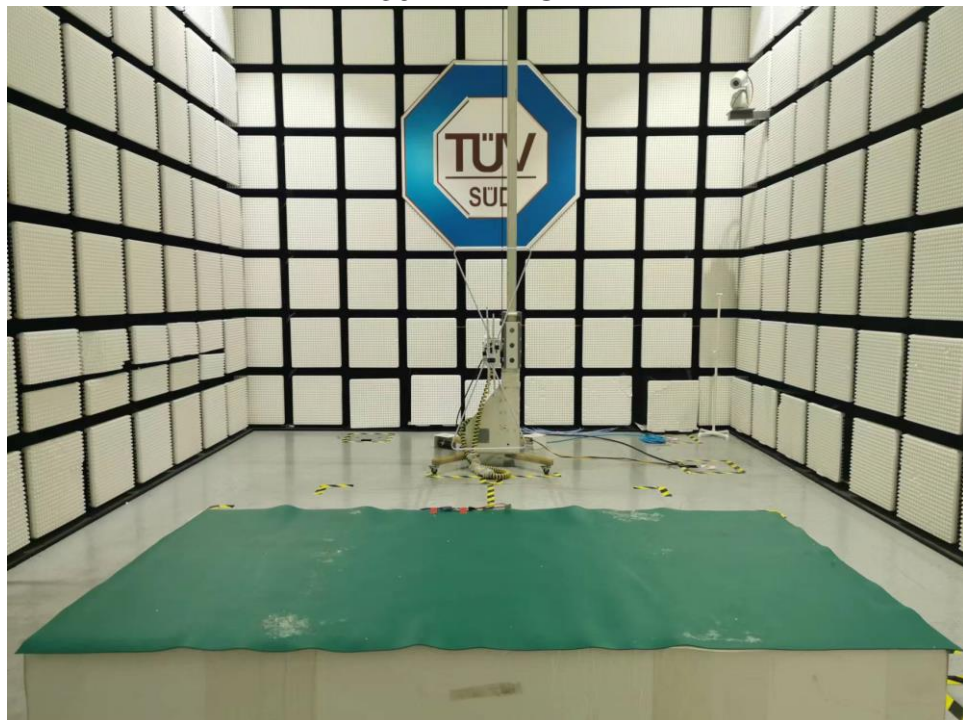

PHOTOGRAPHS OF TEST SET UP

Field Strength and Harmonics Test Setup

Radiated Emission Setup
9kHz ~ 30MHz

30MHz ~ 1GHz

1GHz ~ 18GHz

18GHz ~ 25GHz

Radiated emission close-up photo

Conducted emission Test Setup

RF Conducted Test Setup

RF conducted close-up photo