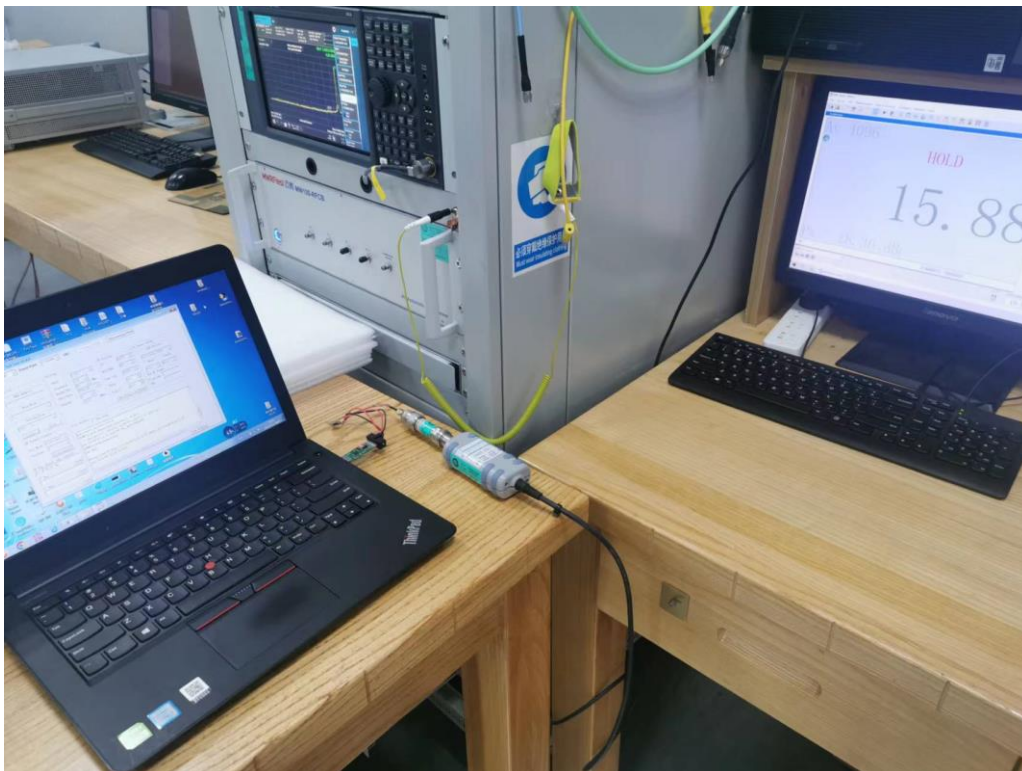

PHOTOGRAPHS OF TEST SET UP

Field Strength and Harmonics Test Setup

Radiated Emission Setup
9kHz ~ 30MHz

30MHz ~ 1GHz

1GHz ~ 18GHz

18GHz ~ 25GHz

Radiated emission close-up photo

Conducted emission Test Setup

RF Conducted Test Setup

RF conducted close-up photo