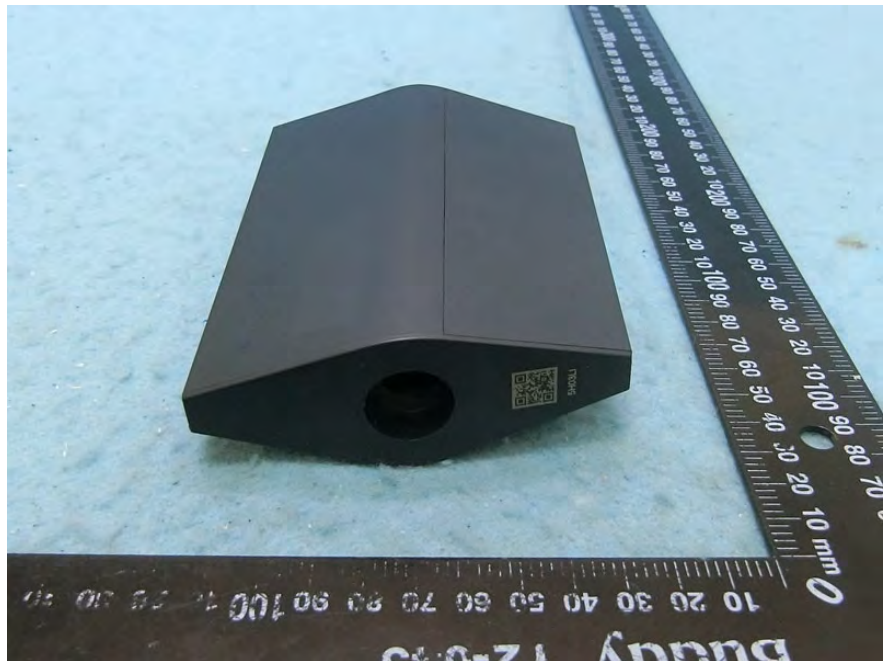

Brand Name: Phyn Model Name: PHYCF009

Adapter 1

Adapter 2

Phyn Smart Water Assistant  
Sensor Fittings