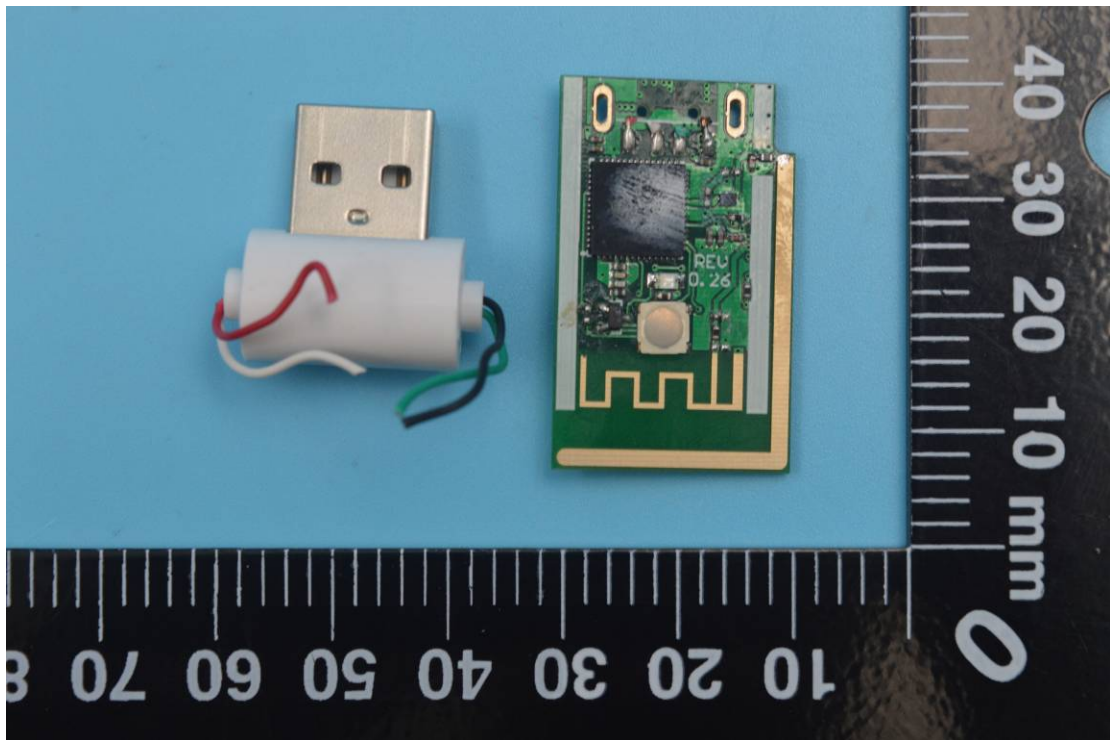

FCC ID: 2AMY9ZL100

### Internal Photos

1. EUT uncover view

2. Mainboard front view

### 3. Mainboard rear view

#### 4. PCB antenna view