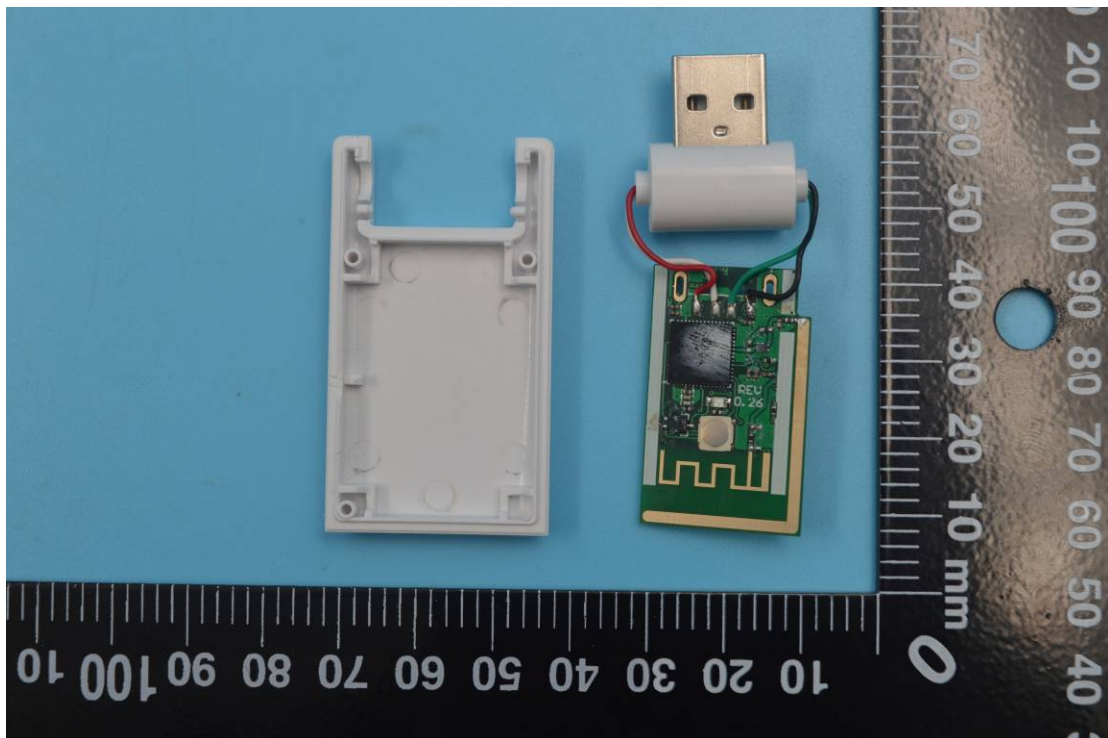

FCC ID: 2AMY9ZL100

### Internal Photos

1. EUT uncover view

2. Mainboard front view

### 3. Mainboard rear view

#### 4. PCB antenna view