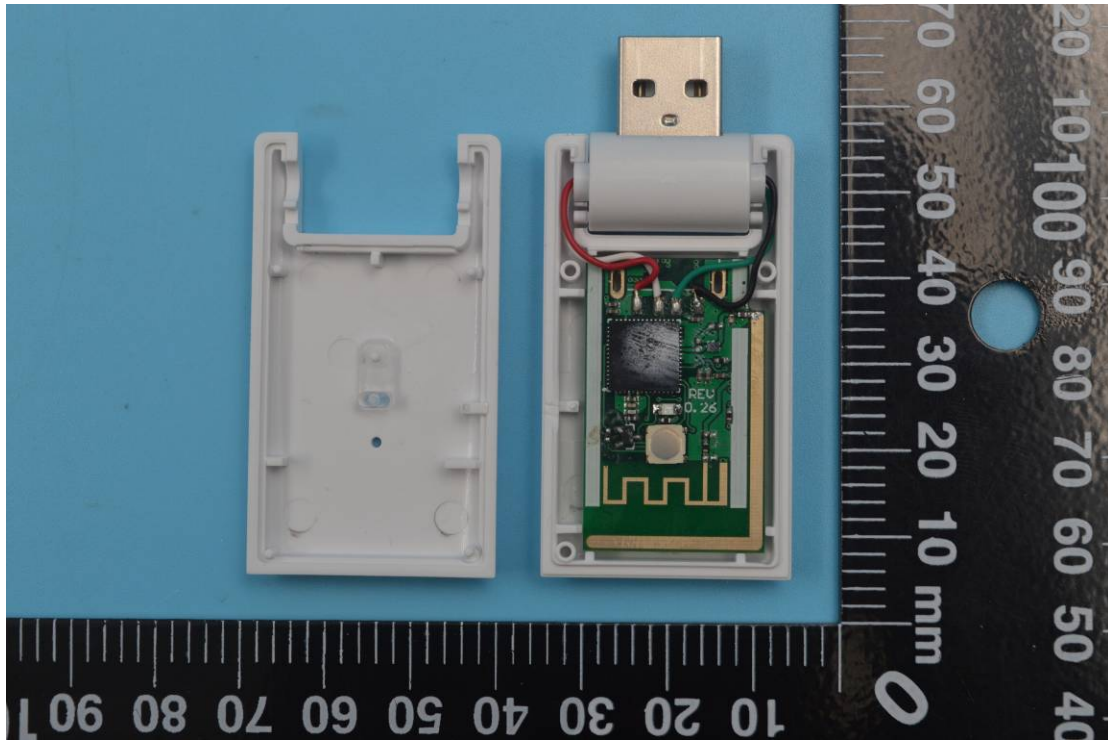

FCC ID: 2AMY9ZL100

### Internal Photos

1. EUT uncover view

2. Mainboard front view

### 3. Mainboard rear view

#### 4. PCB antenna view