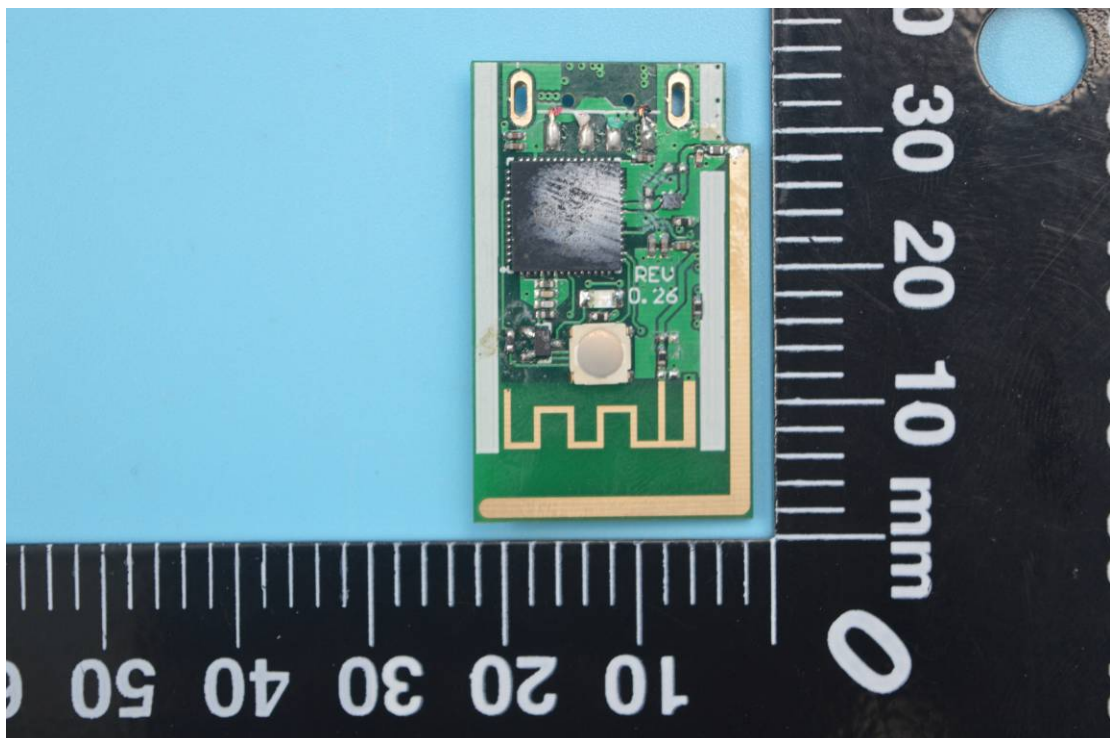

FCC ID: 2AMY9ZL100

### Internal Photos

1. EUT uncover view

2. Mainboard front view

### 3. Mainboard rear view

#### 4. PCB antenna view