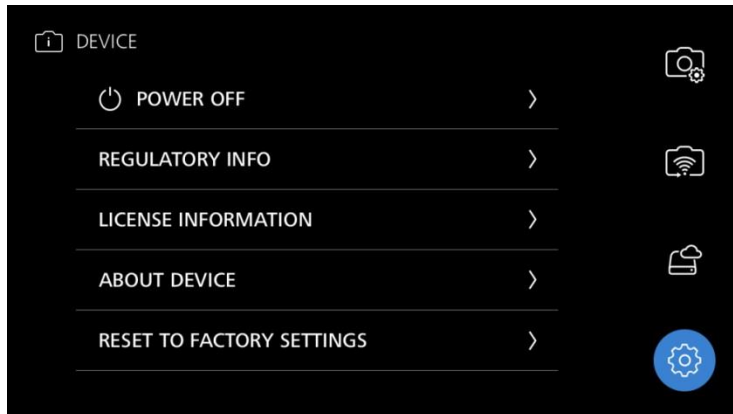

REGULATORY INFORMATION

ACCESSING THE REGULATORY INFORMATION ON THE CAMERA

1. Switch to Settings mode.
2. Tap on the General settings icon.

3. Go to DEVICE > -REGULATORY INFO to view regulatory information on the camera.