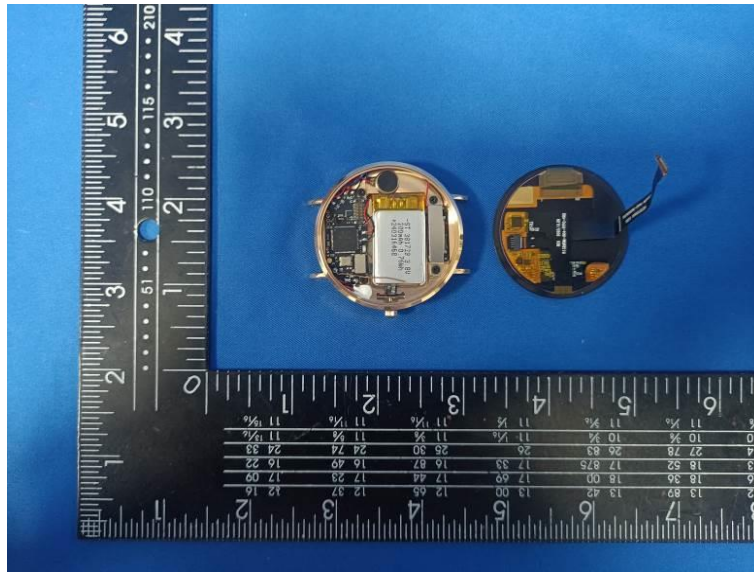

Internal Photos of the EUT

BT Internal Antenna