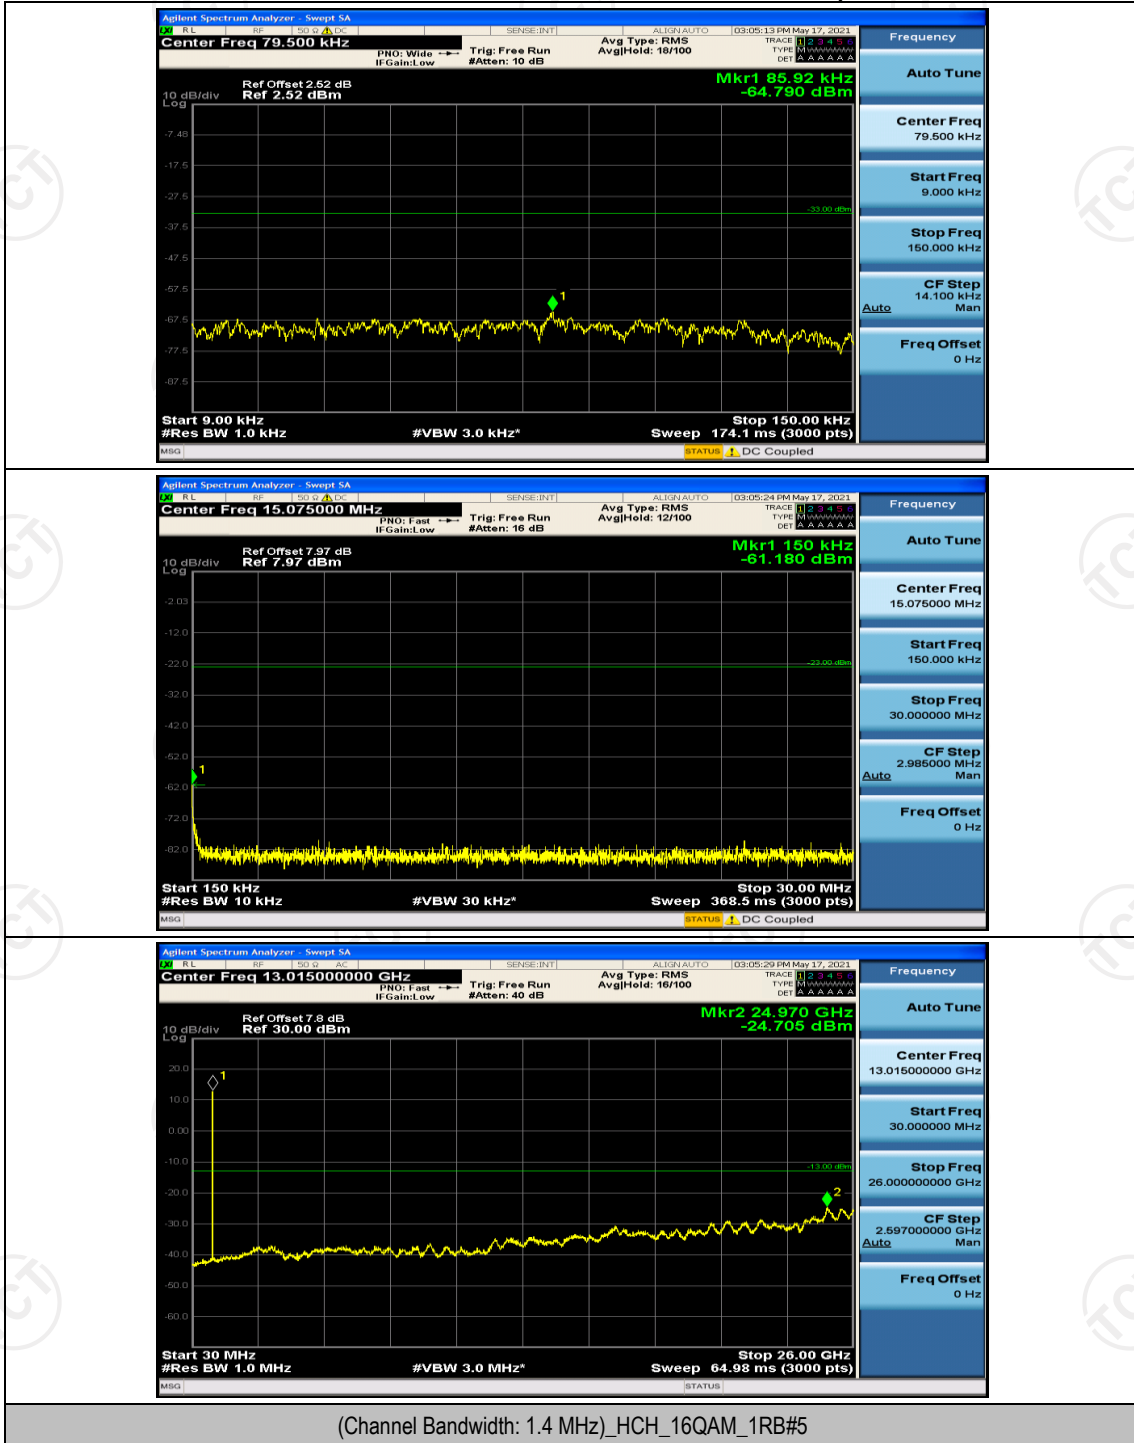

Channel Bandwidth: 10 MHz

Channel Bandwidth: 10 MHz_LCH_QPSK_50RB#0

Appendix E: Conducted Spurious Emission

Test Graphs

Channel Bandwidth: 1.4 MHz

(Channel Bandwidth: 1.4 MHz)_HCH_QPSK_1RB#0

(Channel Bandwidth: 1.4 MHz)_LCH_16QAM_1RB#0

(Channel Bandwidth: 1.4 MHz)_MCH_16QAM_1RB#0

(Channel Bandwidth: 1.4 MHz)_HCH_16QAM_1RB#0

Channel Bandwidth: 3 MHz

(Channel Bandwidth: 3 MHz)_LCH_QPSK_1RB#0