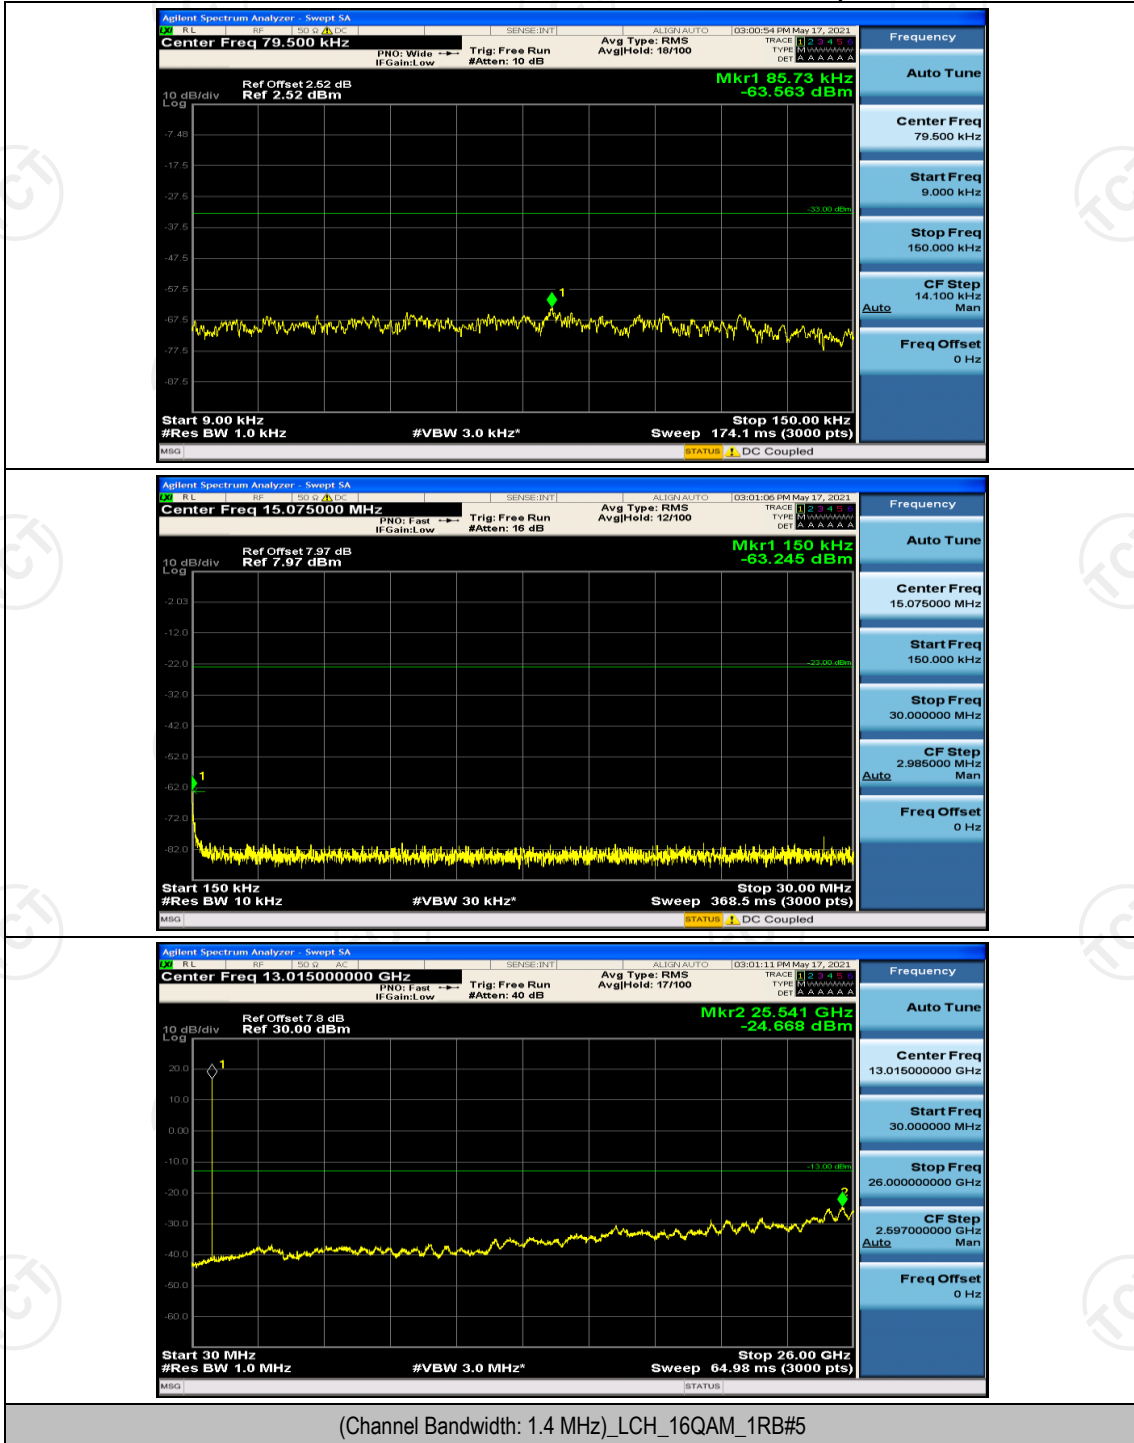

Channel Bandwidth: 10 MHz

Channel Bandwidth: 10 MHz_LCH_QPSK_50RB#0

Appendix E: Conducted Spurious Emission

Test Graphs

Channel Bandwidth: 1.4 MHz

(Channel Bandwidth: 1.4 MHz)_HCH_QPSK_1RB#0

(Channel Bandwidth: 1.4 MHz)_LCH_16QAM_1RB#0

(Channel Bandwidth: 1.4 MHz)_MCH_16QAM_1RB#0

(Channel Bandwidth: 1.4 MHz)_HCH_16QAM_1RB#0

Channel Bandwidth: 3 MHz

(Channel Bandwidth: 3 MHz)_LCH_QPSK_1RB#0