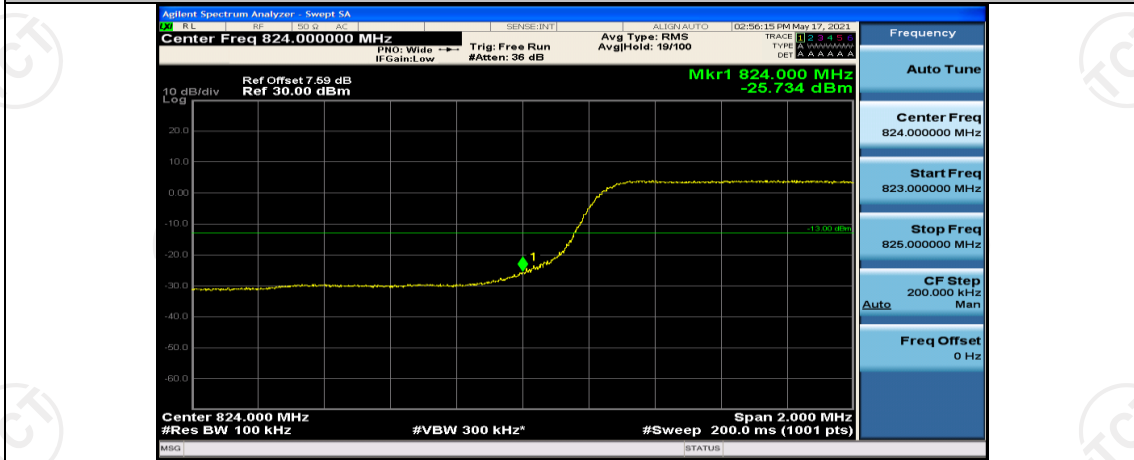

(Channel Bandwidth: 3 MHz)_LCH_16QAM_15RB#0

(Channel Bandwidth: 3 MHz)_HCH_16QAM_15RB#0

Channel Bandwidth: 5 MHz

(Channel Bandwidth: 5 MHz)_HCH_QPSK_25RB#0

(Channel Bandwidth: 5 MHz)_LCH_16QAM_25RB#0

(Channel Bandwidth: 5 MHz)_HCH_16QAM_25RB#0