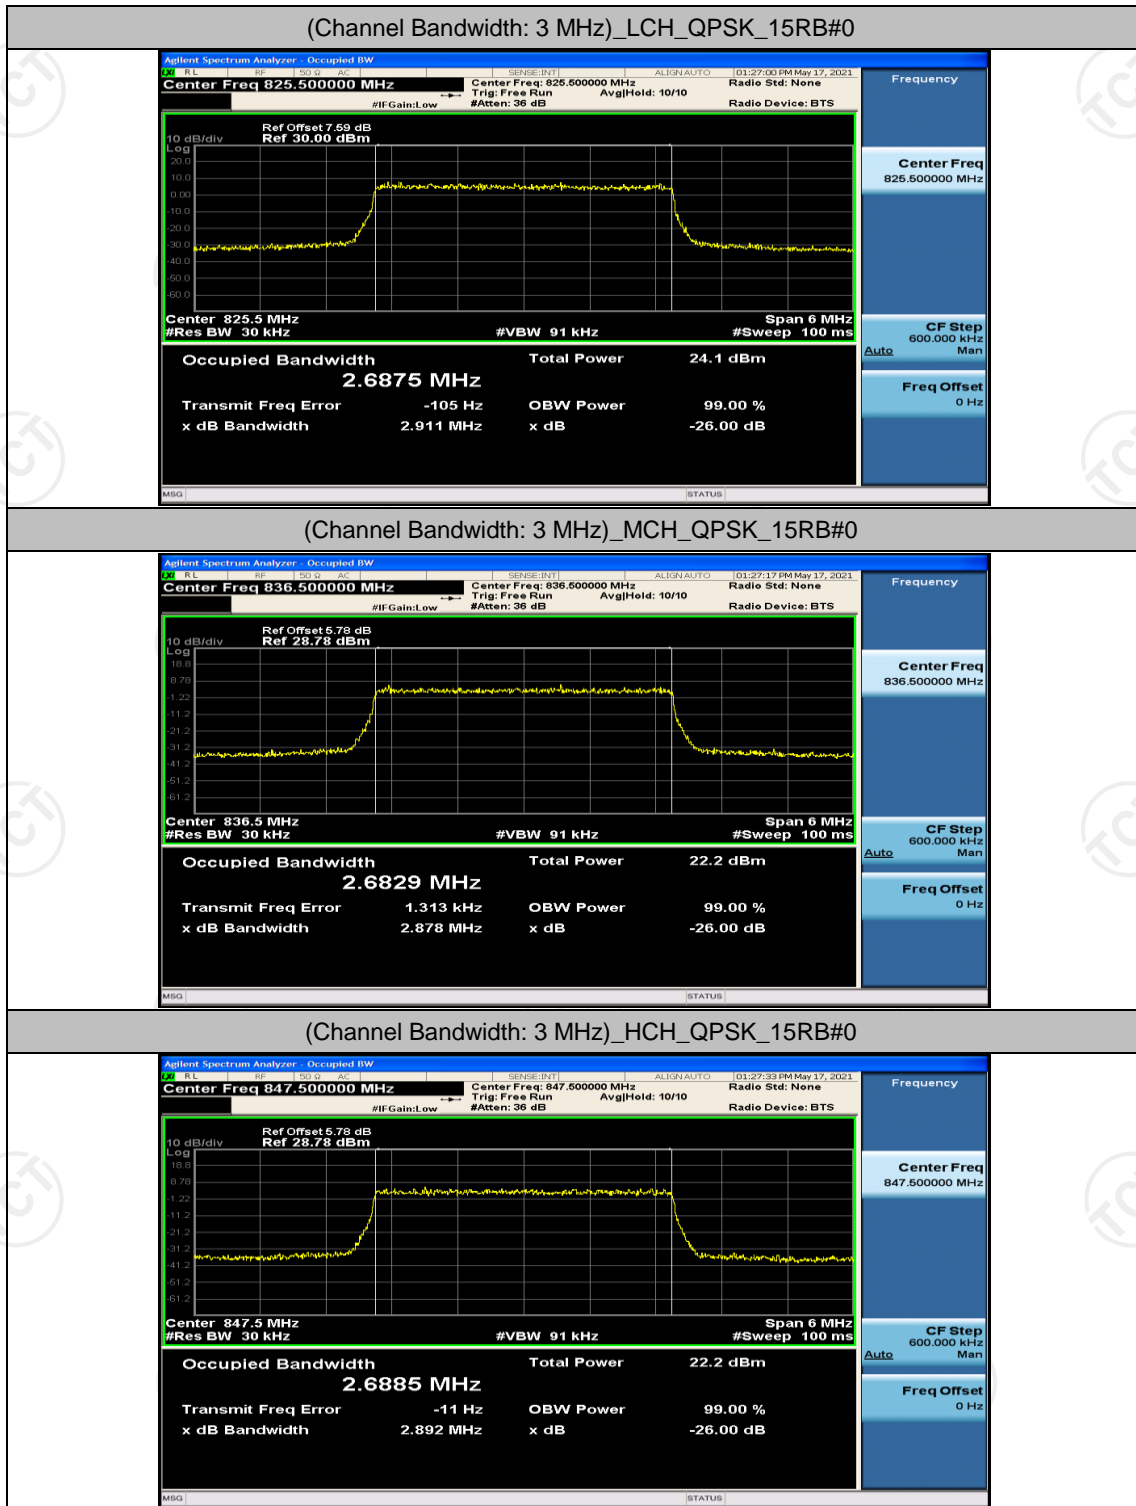

Channel Bandwidth: 3 MHz

(Channel Bandwidth: 3 MHz)_LCH_16QAM_15RB#0

(Channel Bandwidth: 3 MHz)_MCH_16QAM_15RB#0

(Channel Bandwidth: 3 MHz)_HCH_16QAM_15RB#0

Channel Bandwidth: 5 MHz

(Channel Bandwidth: 5 MHz)_LCH_16QAM_25RB#0

(Channel Bandwidth: 5 MHz)_MCH_16QAM_25RB#0

(Channel Bandwidth: 5 MHz)_HCH_16QAM_25RB#0

Channel Bandwidth: 10 MHz

Channel Bandwidth: 10 MHz_LCH_16QAM_50RB#0

Channel Bandwidth: 10 MHz_MCH_16QAM_50RB#0

Channel Bandwidth: 10 MHz_HCH_16QAM_50RB#0

Appendix D: Band Edge

Test Graphs

Channel Bandwidth: 1.4 MHz

(Channel Bandwidth: 1.4 MHz)_HCH_16QAM_6RB#0

Channel Bandwidth: 3 MHz

(Channel Bandwidth: 3 MHz)_LCH_QPSK_15RB#0

(Channel Bandwidth: 3 MHz)_HCH_QPSK_15RB#0