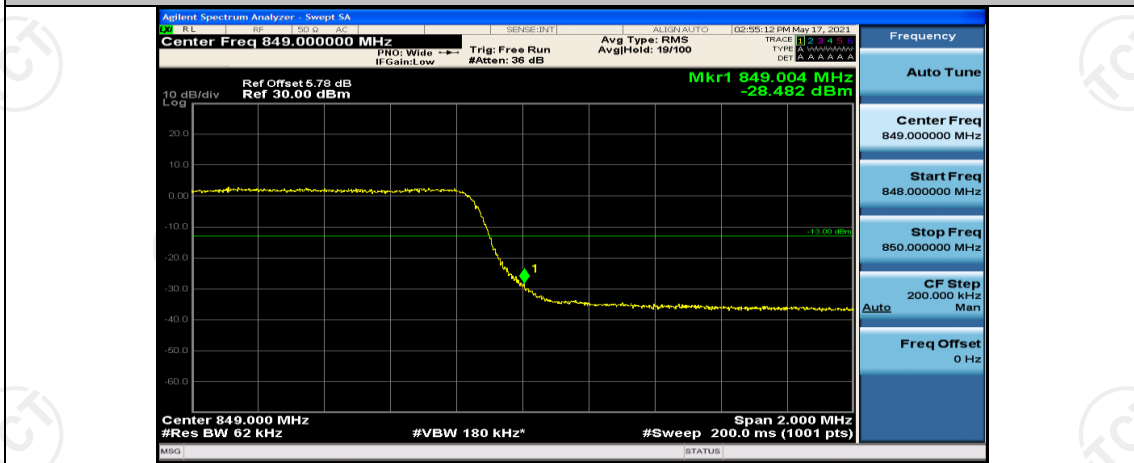

(Channel Bandwidth: 3 MHz)_HCH_16QAM_15RB#0