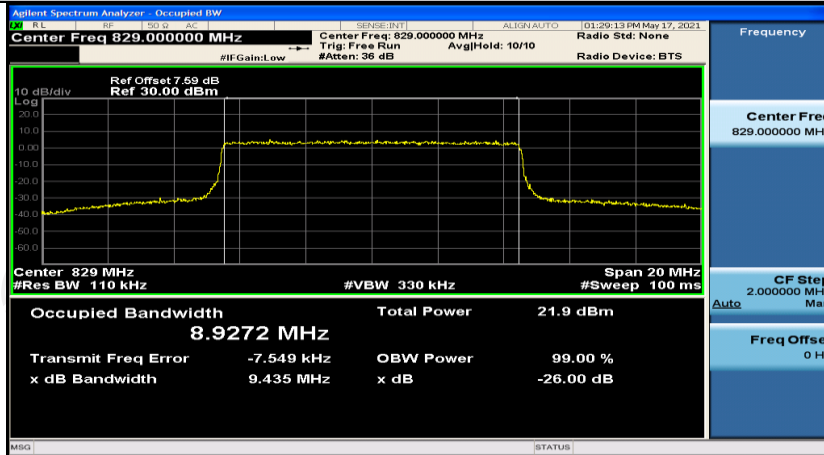

(Channel Bandwidth: 5 MHz)_MCH_16QAM_25RB#0

(Channel Bandwidth: 5 MHz)_HCH_16QAM_25RB#0

Channel Bandwidth: 10 MHz

Channel Bandwidth: 10 MHz_LCH_16QAM_50RB#0

Channel Bandwidth: 10 MHz_MCH_16QAM_50RB#0

Channel Bandwidth: 10 MHz_HCH_16QAM_50RB#0

Appendix D: Band Edge

Test Graphs

Channel Bandwidth: 1.4 MHz

(Channel Bandwidth: 1.4 MHz)_HCH_16QAM_6RB#0

Channel Bandwidth: 3 MHz

(Channel Bandwidth: 3 MHz)_LCH_QPSK_15RB#0

(Channel Bandwidth: 3 MHz)_HCH_QPSK_15RB#0