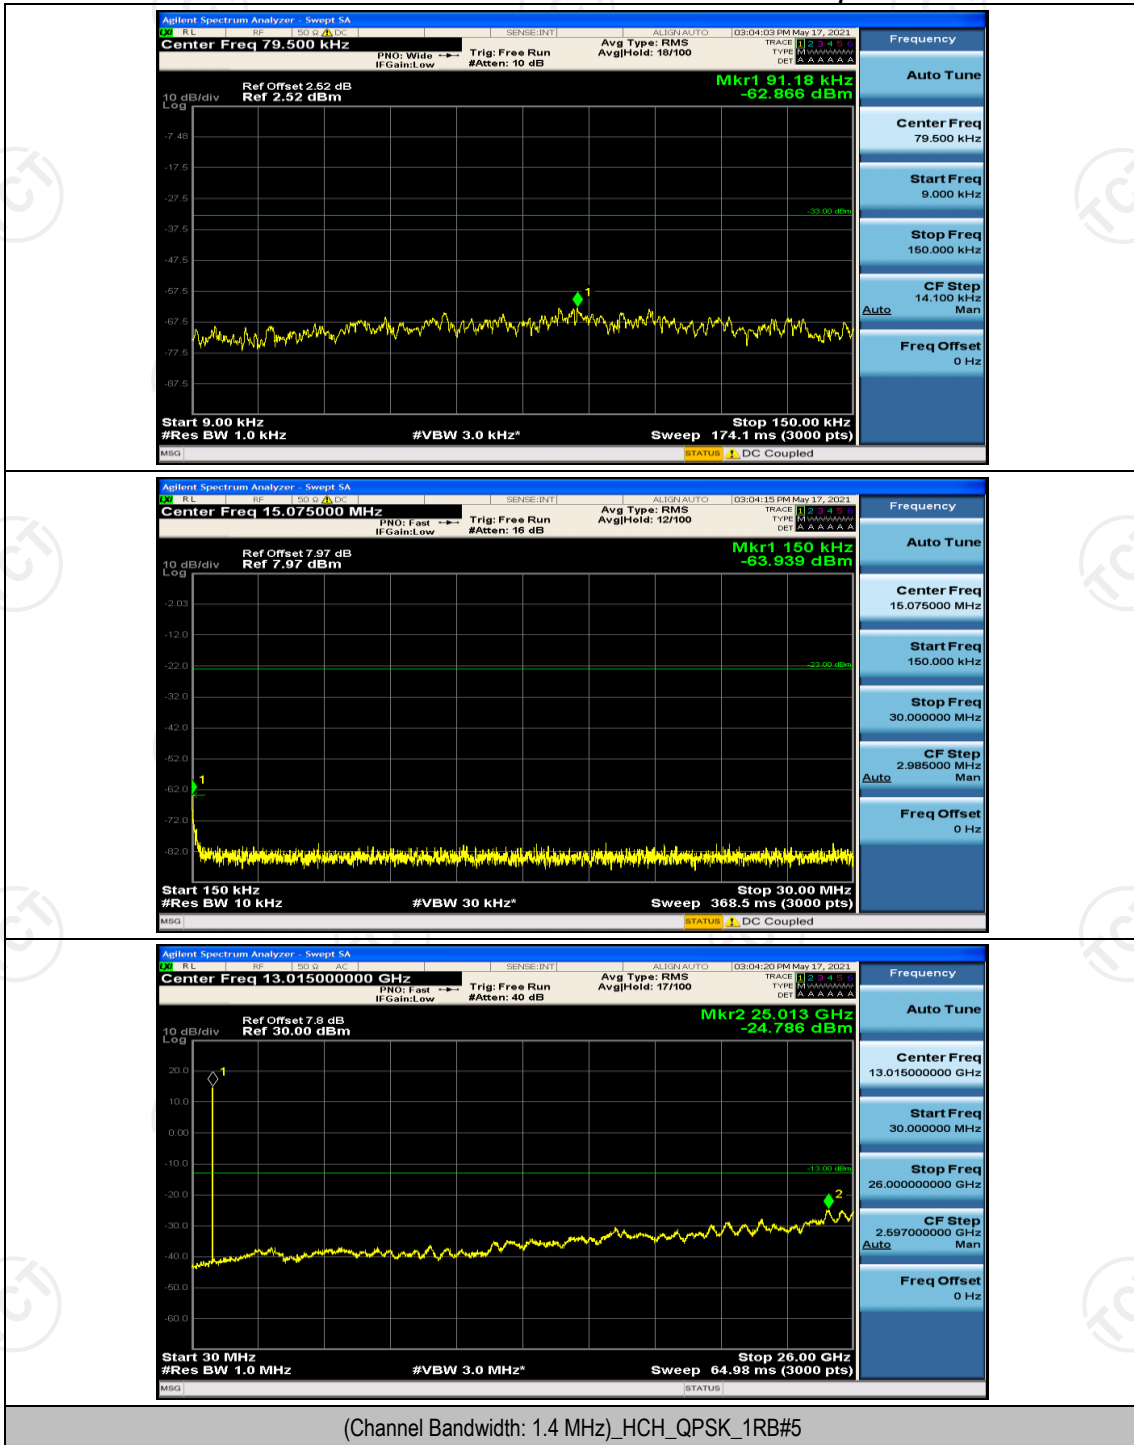

Channel Bandwidth: 10 MHz

Channel Bandwidth: 10 MHz_LCH_QPSK_50RB#0

Appendix E: Conducted Spurious Emission

Test Graphs

Channel Bandwidth: 1.4 MHz

(Channel Bandwidth: 1.4 MHz)_HCH_QPSK_1RB#0

(Channel Bandwidth: 1.4 MHz)_LCH_16QAM_1RB#0

(Channel Bandwidth: 1.4 MHz)_MCH_16QAM_1RB#0

(Channel Bandwidth: 1.4 MHz)_HCH_16QAM_1RB#0

Channel Bandwidth: 3 MHz

(Channel Bandwidth: 3 MHz)_LCH_QPSK_1RB#0