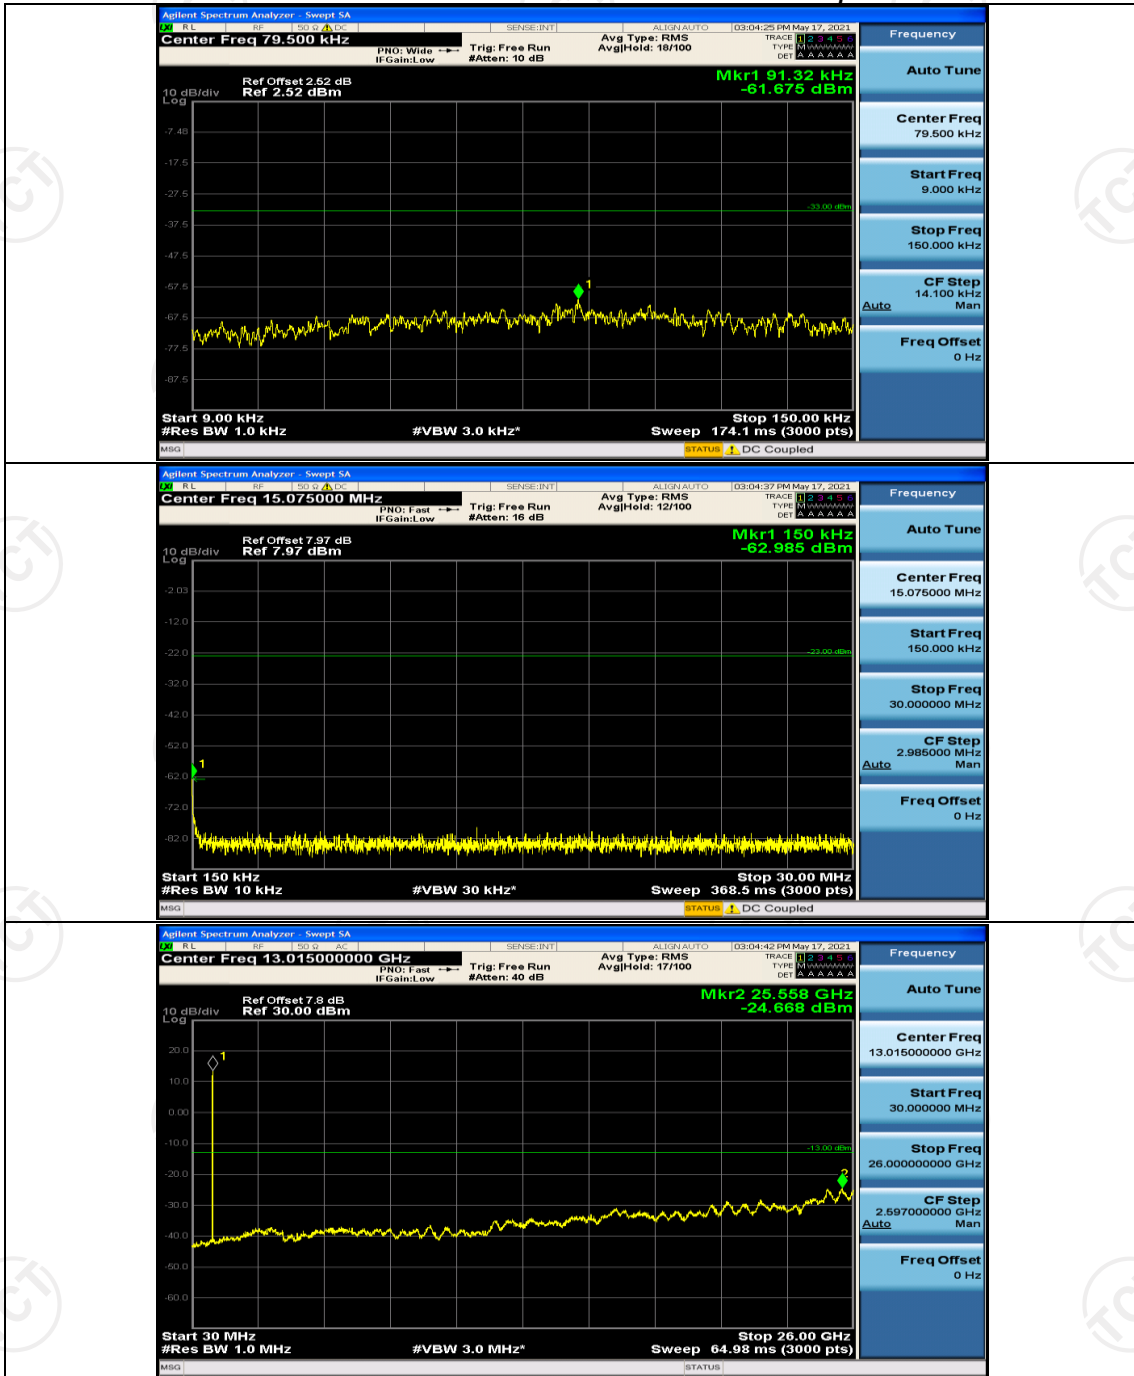

Channel Bandwidth: 10 MHz

Channel Bandwidth: 10 MHz_LCH_QPSK_50RB#0

Appendix E: Conducted Spurious Emission

Test Graphs

Channel Bandwidth: 1.4 MHz

(Channel Bandwidth: 1.4 MHz)_HCH_QPSK_1RB#0

(Channel Bandwidth: 1.4 MHz)_LCH_16QAM_1RB#0

(Channel Bandwidth: 1.4 MHz)_MCH_16QAM_1RB#0

(Channel Bandwidth: 1.4 MHz)_HCH_16QAM_1RB#0

Channel Bandwidth: 3 MHz

(Channel Bandwidth: 3 MHz)_LCH_QPSK_1RB#0