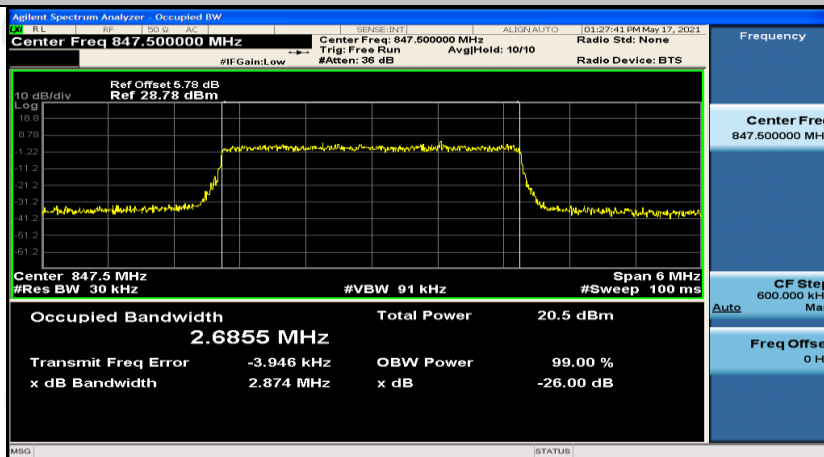

Channel Bandwidth: 3 MHz

(Channel Bandwidth: 3 MHz)_LCH_16QAM_15RB#0

(Channel Bandwidth: 3 MHz)_MCH_16QAM_15RB#0

(Channel Bandwidth: 3 MHz)_HCH_16QAM_15RB#0

Channel Bandwidth: 5 MHz

(Channel Bandwidth: 5 MHz)_LCH_16QAM_25RB#0

(Channel Bandwidth: 5 MHz)_MCH_16QAM_25RB#0

(Channel Bandwidth: 5 MHz)_HCH_16QAM_25RB#0

Channel Bandwidth: 10 MHz

Channel Bandwidth: 10 MHz_LCH_16QAM_50RB#0

Channel Bandwidth: 10 MHz_MCH_16QAM_50RB#0

Channel Bandwidth: 10 MHz_HCH_16QAM_50RB#0