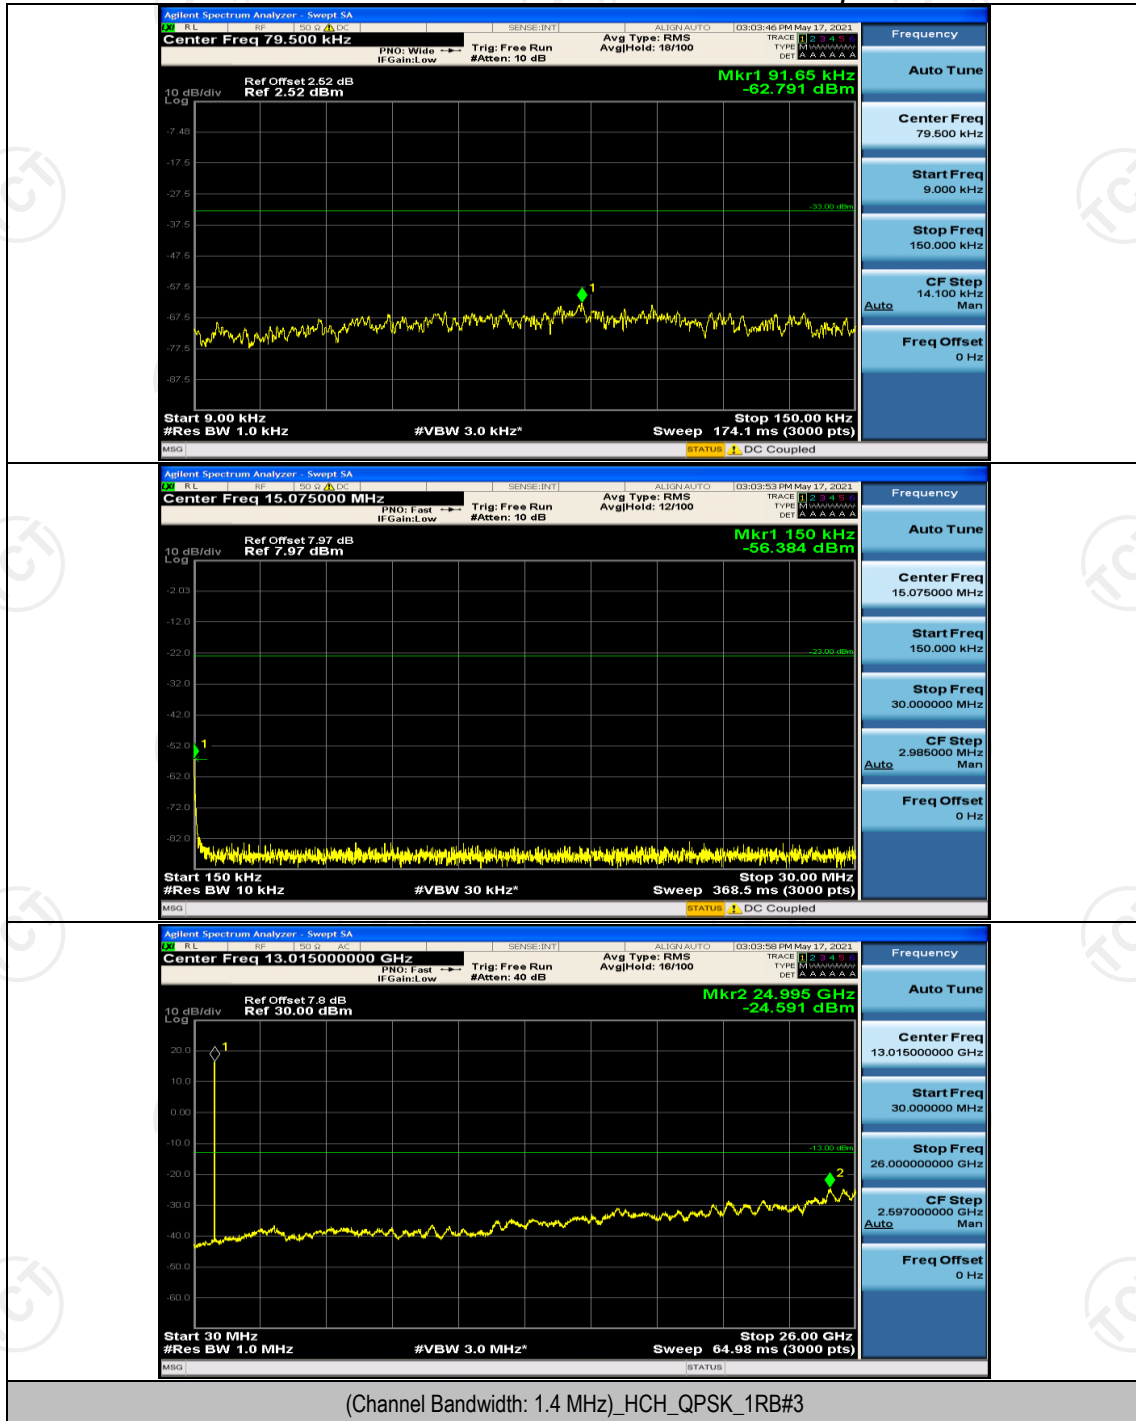

(Channel Bandwidth: 3 MHz)_LCH_16QAM_15RB#0

(Channel Bandwidth: 3 MHz)_HCH_16QAM_15RB#0

Channel Bandwidth: 5 MHz

(Channel Bandwidth: 5 MHz)_HCH_QPSK_25RB#0

(Channel Bandwidth: 5 MHz)_LCH_16QAM_25RB#0

(Channel Bandwidth: 5 MHz)_HCH_16QAM_25RB#0

Channel Bandwidth: 10 MHz

Channel Bandwidth: 10 MHz_LCH_QPSK_50RB#0

Appendix E: Conducted Spurious Emission

Test Graphs

Channel Bandwidth: 1.4 MHz

(Channel Bandwidth: 1.4 MHz)_HCH_QPSK_1RB#0

(Channel Bandwidth: 1.4 MHz)_LCH_16QAM_1RB#0

(Channel Bandwidth: 1.4 MHz)_MCH_16QAM_1RB#0

(Channel Bandwidth: 1.4 MHz)_HCH_16QAM_1RB#0

Channel Bandwidth: 3 MHz

(Channel Bandwidth: 3 MHz)_LCH_QPSK_1RB#0