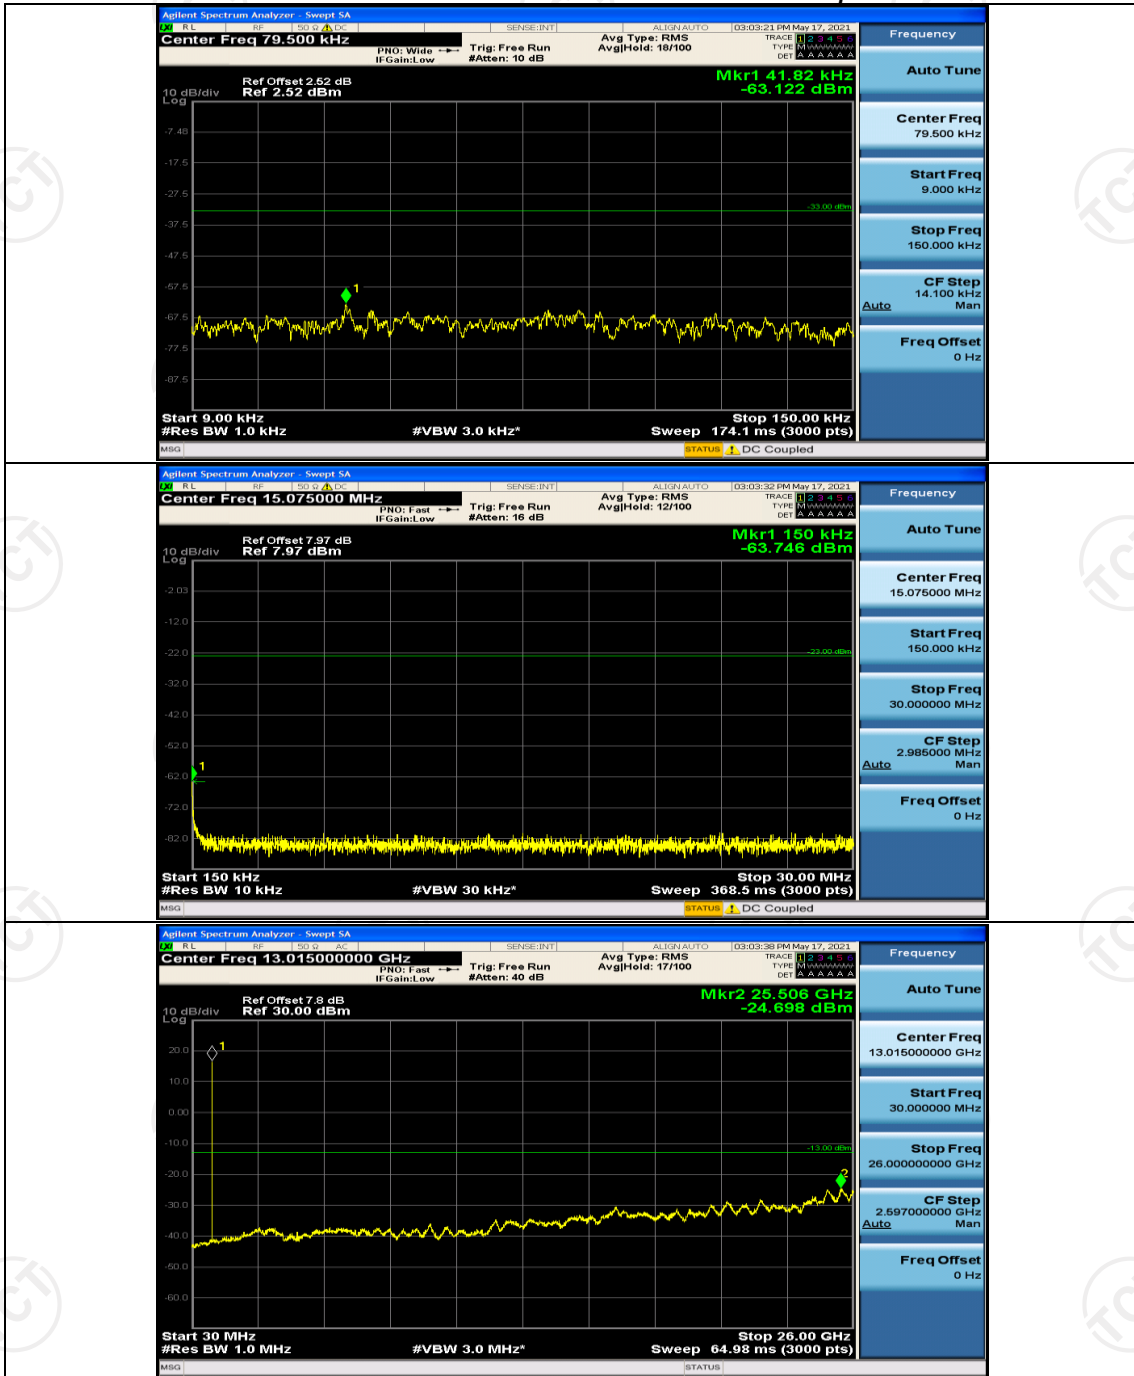

(Channel Bandwidth: 3 MHz)_LCH_16QAM_15RB#0

(Channel Bandwidth: 3 MHz)_HCH_16QAM_15RB#0

Channel Bandwidth: 5 MHz

(Channel Bandwidth: 5 MHz)_HCH_QPSK_25RB#0

(Channel Bandwidth: 5 MHz)_LCH_16QAM_25RB#0

(Channel Bandwidth: 5 MHz)_HCH_16QAM_25RB#0

Channel Bandwidth: 10 MHz

Channel Bandwidth: 10 MHz_LCH_QPSK_50RB#0

Appendix E: Conducted Spurious Emission

Test Graphs

Channel Bandwidth: 1.4 MHz

(Channel Bandwidth: 1.4 MHz)_HCH_QPSK_1RB#0

(Channel Bandwidth: 1.4 MHz)_LCH_16QAM_1RB#0

(Channel Bandwidth: 1.4 MHz)_MCH_16QAM_1RB#0

(Channel Bandwidth: 1.4 MHz)_HCH_16QAM_1RB#0

Channel Bandwidth: 3 MHz

(Channel Bandwidth: 3 MHz)_LCH_QPSK_1RB#0