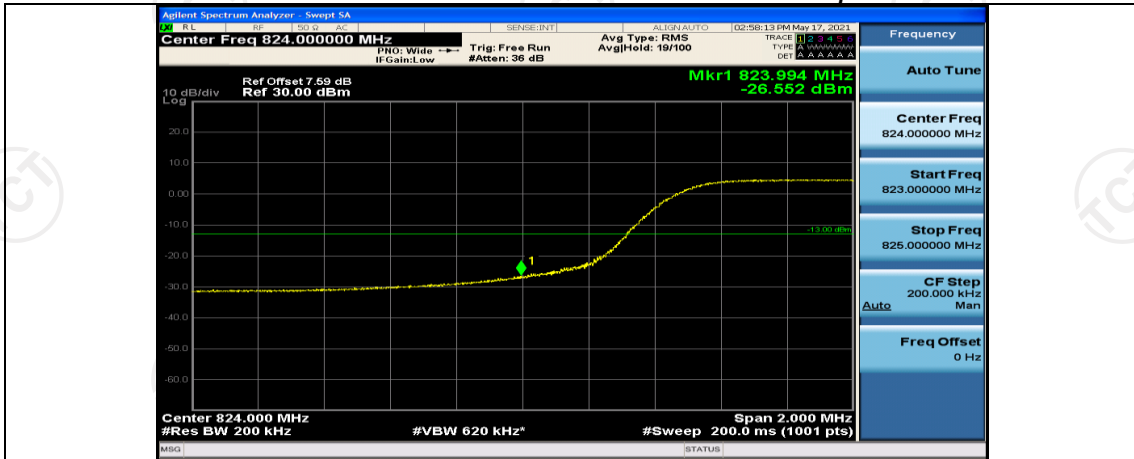

Channel Bandwidth: 10 MHz_LCH_QPSK_50RB#0