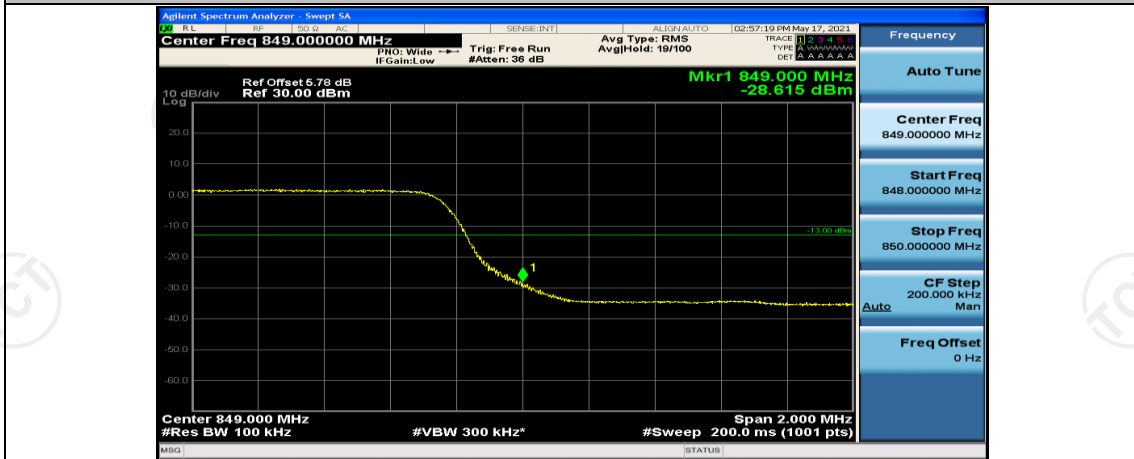

(Channel Bandwidth: 3 MHz)_LCH_16QAM_15RB#0

(Channel Bandwidth: 3 MHz)_HCH_16QAM_15RB#0

Channel Bandwidth: 5 MHz

(Channel Bandwidth: 5 MHz)_HCH_QPSK_25RB#0

(Channel Bandwidth: 5 MHz)_LCH_16QAM_25RB#0

(Channel Bandwidth: 5 MHz)_HCH_16QAM_25RB#0