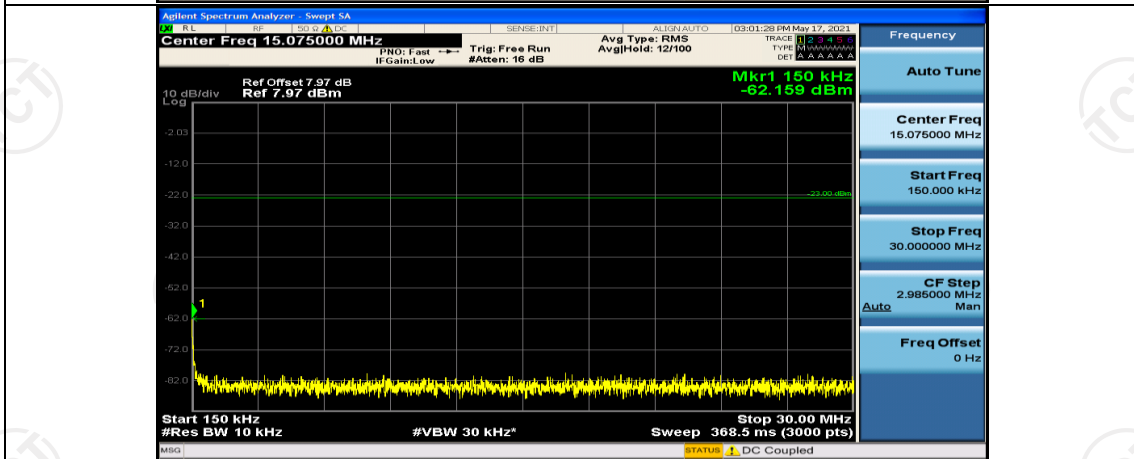

Channel Bandwidth: 10 MHz

Channel Bandwidth: 10 MHz_LCH_QPSK_50RB#0

Appendix E: Conducted Spurious Emission

Test Graphs

Channel Bandwidth: 1.4 MHz

(Channel Bandwidth: 1.4 MHz)_HCH_QPSK_1RB#0

(Channel Bandwidth: 1.4 MHz)_LCH_16QAM_1RB#0