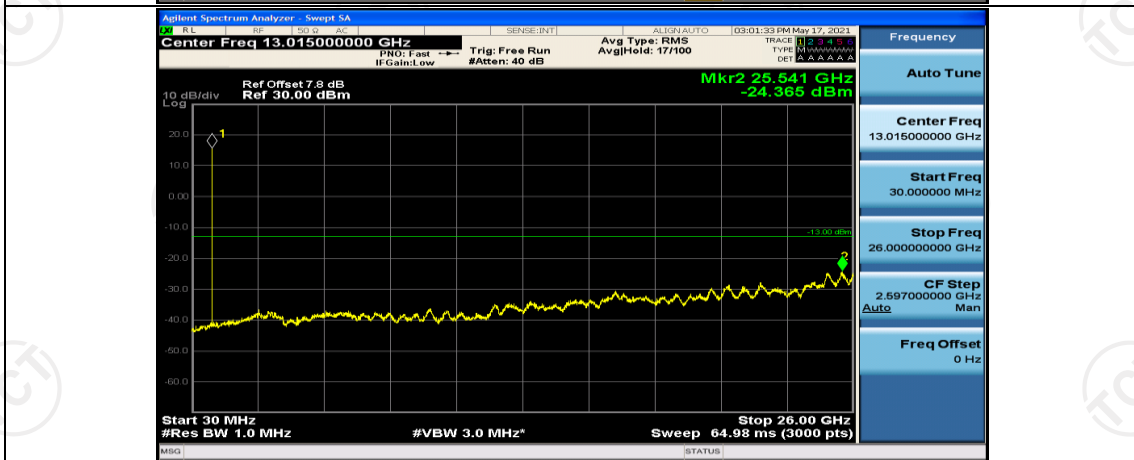

Channel Bandwidth: 10 MHz

Channel Bandwidth: 10 MHz_LCH_QPSK_50RB#0

Appendix E: Conducted Spurious Emission

Test Graphs

Channel Bandwidth: 1.4 MHz

(Channel Bandwidth: 1.4 MHz)_HCH_QPSK_1RB#0

(Channel Bandwidth: 1.4 MHz)_LCH_16QAM_1RB#0