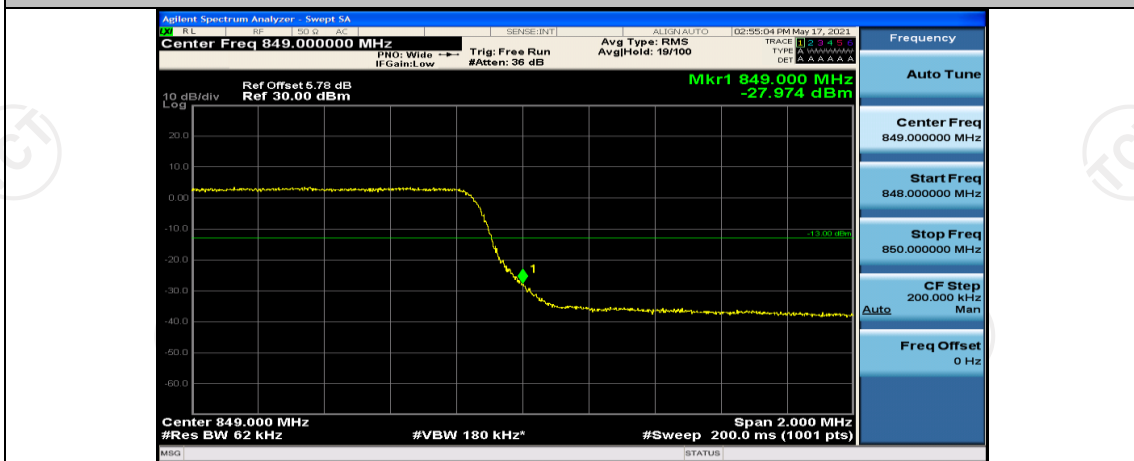

Appendix D: Band Edge

Test Graphs

Channel Bandwidth: 1.4 MHz

(Channel Bandwidth: 1.4 MHz)_HCH_16QAM_6RB#0

Channel Bandwidth: 3 MHz

(Channel Bandwidth: 3 MHz)_LCH_QPSK_15RB#0

(Channel Bandwidth: 3 MHz)_HCH_QPSK_15RB#0