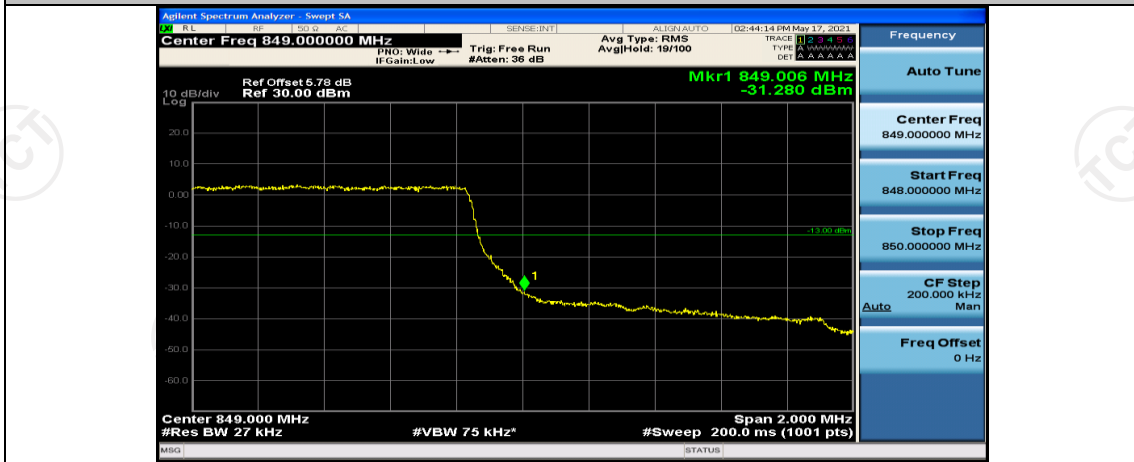

(Channel Bandwidth: 5 MHz)_MCH_16QAM_25RB#0

(Channel Bandwidth: 5 MHz)_HCH_16QAM_25RB#0

Channel Bandwidth: 10 MHz

Channel Bandwidth: 10 MHz_LCH_16QAM_50RB#0

Channel Bandwidth: 10 MHz_MCH_16QAM_50RB#0

Channel Bandwidth: 10 MHz_HCH_16QAM_50RB#0

Appendix D: Band Edge

Test Graphs

Channel Bandwidth: 1.4 MHz

(Channel Bandwidth: 1.4 MHz)_HCH_16QAM_6RB#0

Channel Bandwidth: 3 MHz

(Channel Bandwidth: 3 MHz)_LCH_QPSK_15RB#0

(Channel Bandwidth: 3 MHz)_HCH_QPSK_15RB#0