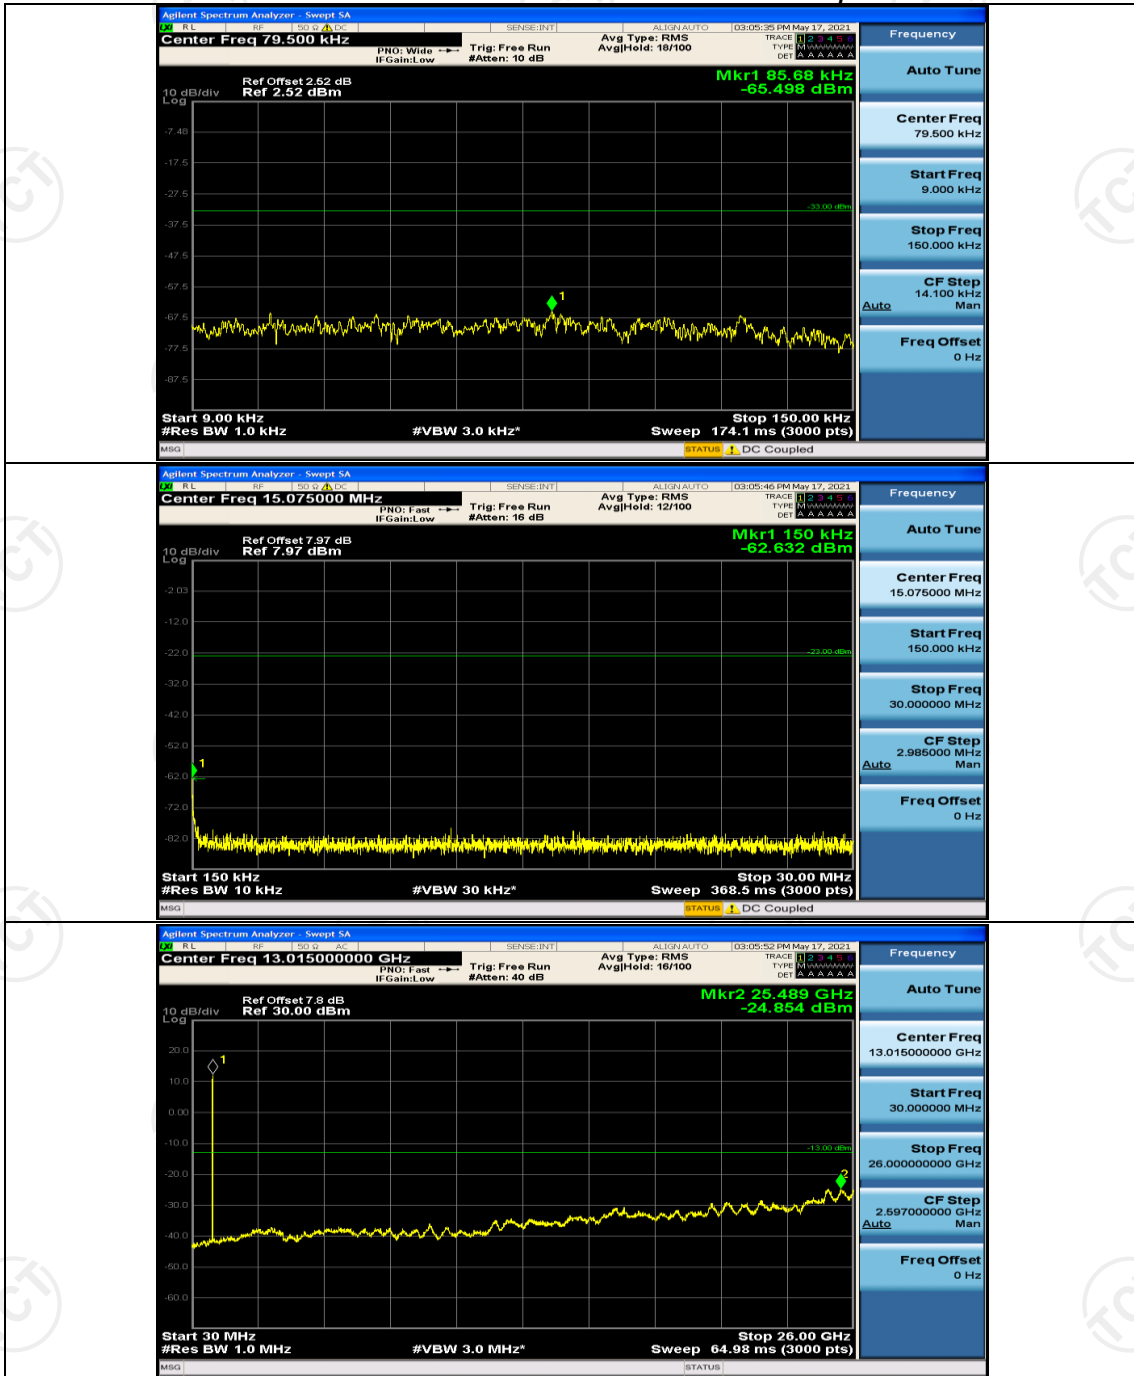

Channel Bandwidth: 10 MHz

Channel Bandwidth: 10 MHz_LCH_QPSK_50RB#0

Appendix E: Conducted Spurious Emission

Test Graphs

Channel Bandwidth: 1.4 MHz

(Channel Bandwidth: 1.4 MHz)_HCH_QPSK_1RB#0

(Channel Bandwidth: 1.4 MHz)_LCH_16QAM_1RB#0

(Channel Bandwidth: 1.4 MHz)_MCH_16QAM_1RB#0

(Channel Bandwidth: 1.4 MHz)_HCH_16QAM_1RB#0

Channel Bandwidth: 3 MHz

(Channel Bandwidth: 3 MHz)_LCH_QPSK_1RB#0