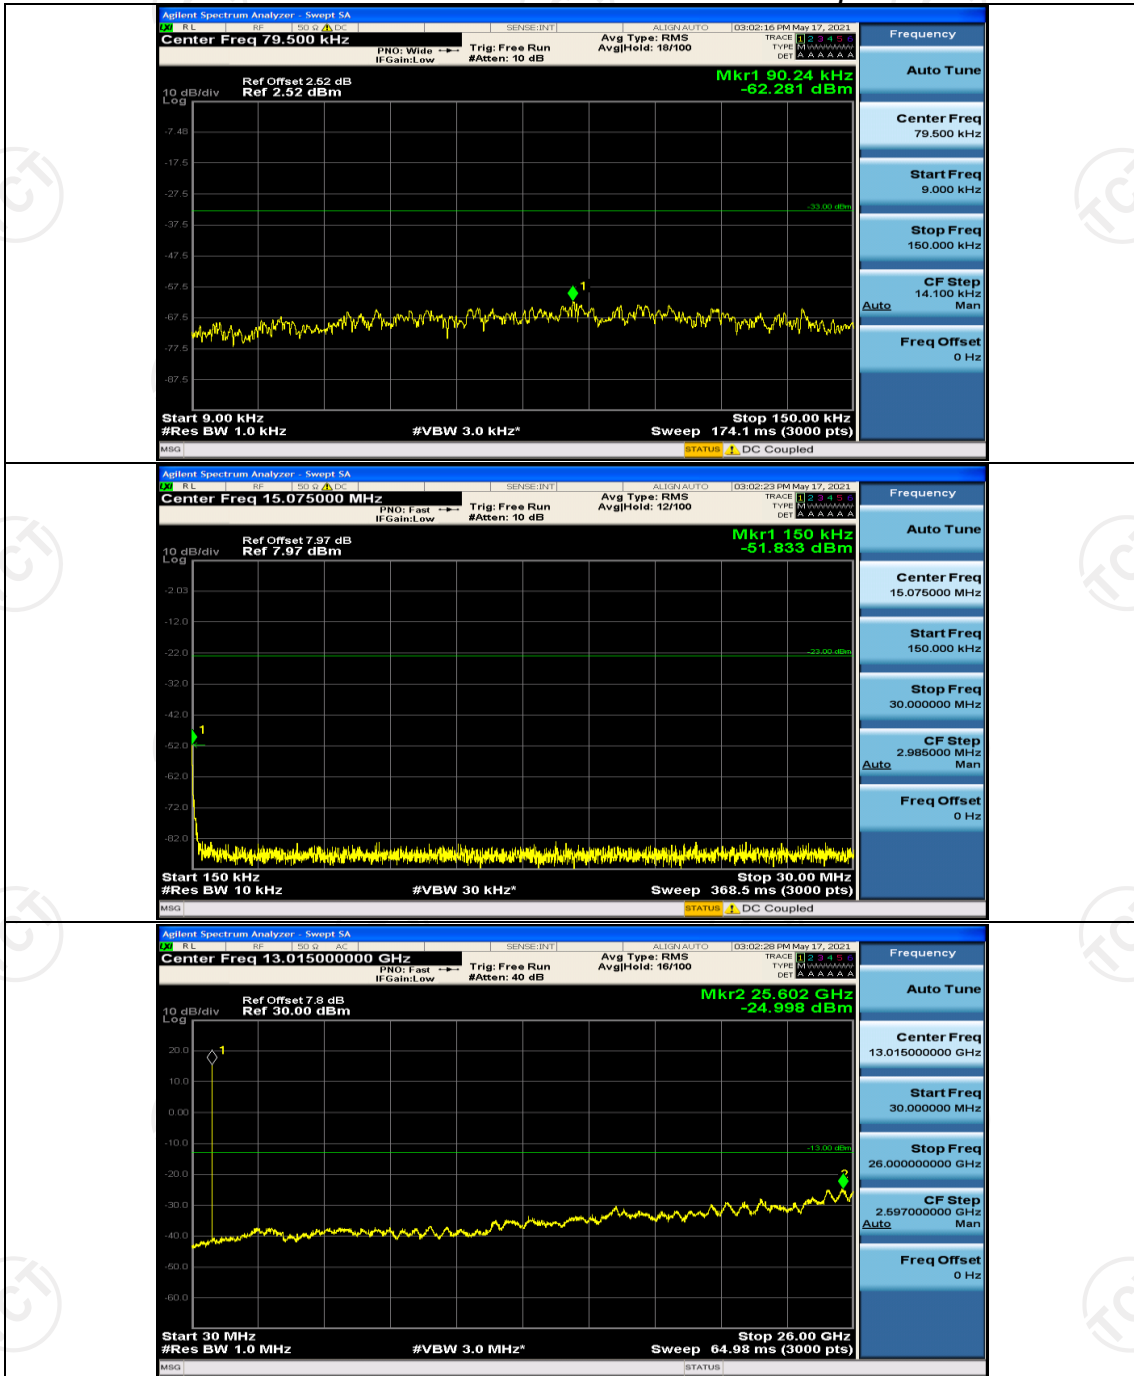

(Channel Bandwidth: 3 MHz)_LCH_16QAM_15RB#0

(Channel Bandwidth: 3 MHz)_HCH_16QAM_15RB#0

Channel Bandwidth: 5 MHz

(Channel Bandwidth: 5 MHz)_HCH_QPSK_25RB#0

(Channel Bandwidth: 5 MHz)_LCH_16QAM_25RB#0

(Channel Bandwidth: 5 MHz)_HCH_16QAM_25RB#0

Channel Bandwidth: 10 MHz

Channel Bandwidth: 10 MHz_LCH_QPSK_50RB#0

Appendix E: Conducted Spurious Emission

Test Graphs

Channel Bandwidth: 1.4 MHz

(Channel Bandwidth: 1.4 MHz)_HCH_QPSK_1RB#0

(Channel Bandwidth: 1.4 MHz)_LCH_16QAM_1RB#0

(Channel Bandwidth: 1.4 MHz)_MCH_16QAM_1RB#0

(Channel Bandwidth: 1.4 MHz)_HCH_16QAM_1RB#0

Channel Bandwidth: 3 MHz

(Channel Bandwidth: 3 MHz)_LCH_QPSK_1RB#0