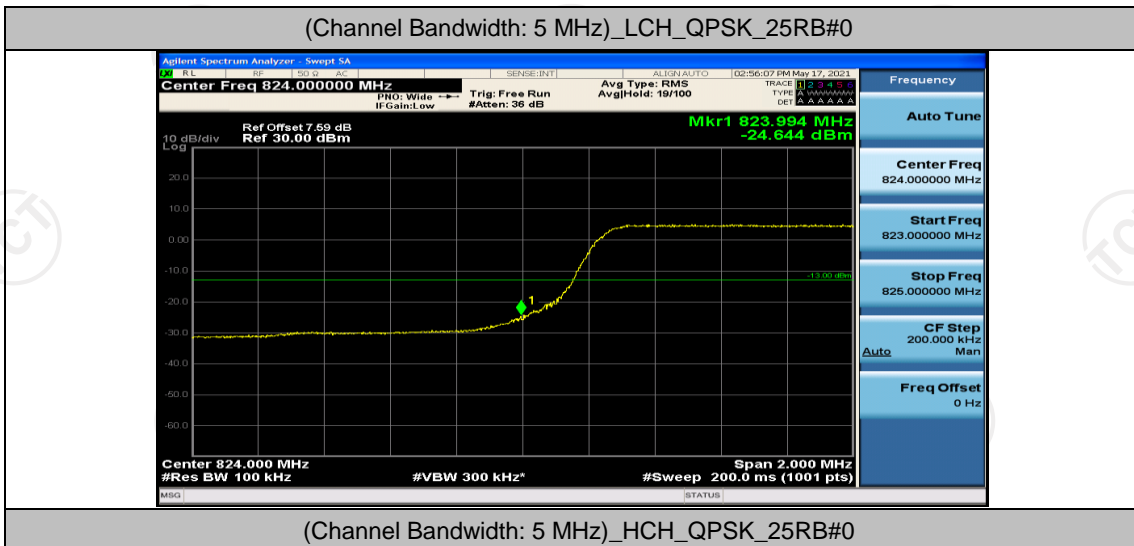

Channel Bandwidth: 5 MHz

(Channel Bandwidth: 5 MHz)_HCH_QPSK_25RB#0