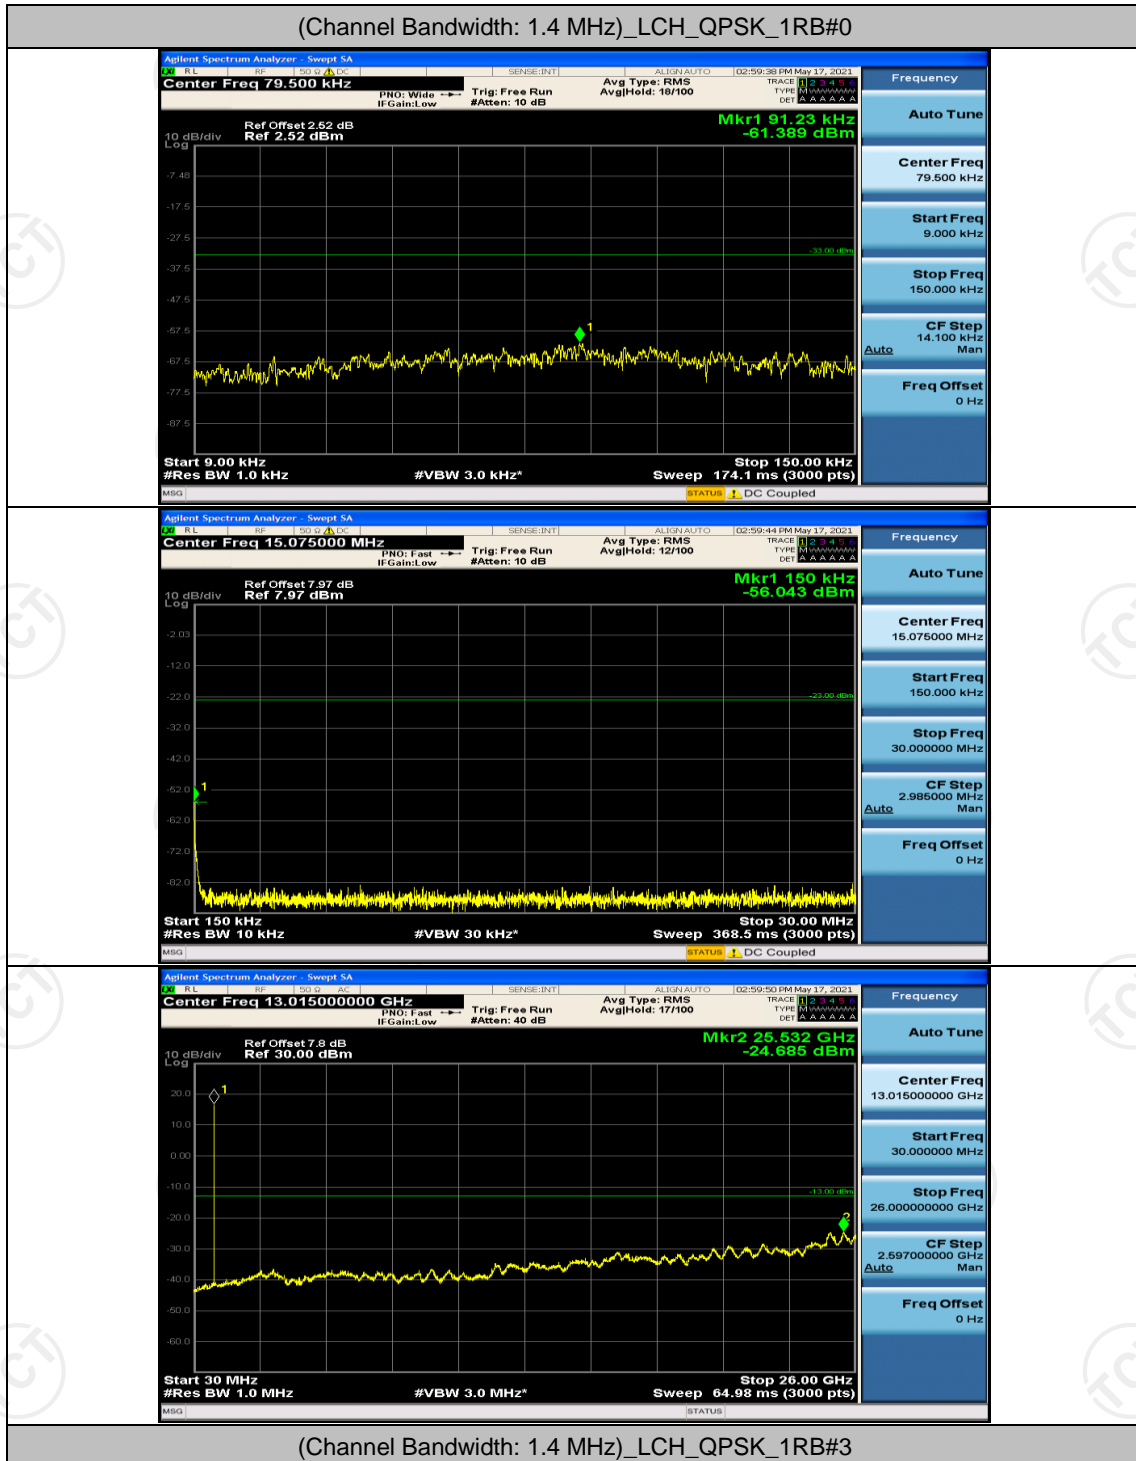

Channel Bandwidth: 10 MHz

Channel Bandwidth: 10 MHz_LCH_QPSK_50RB#0

Appendix E: Conducted Spurious Emission

Test Graphs

Channel Bandwidth: 1.4 MHz

(Channel Bandwidth: 1.4 MHz)_HCH_QPSK_1RB#0

(Channel Bandwidth: 1.4 MHz)_LCH_16QAM_1RB#0

(Channel Bandwidth: 1.4 MHz)_MCH_16QAM_1RB#0

(Channel Bandwidth: 1.4 MHz)_HCH_16QAM_1RB#0

Channel Bandwidth: 3 MHz

(Channel Bandwidth: 3 MHz)_LCH_QPSK_1RB#0