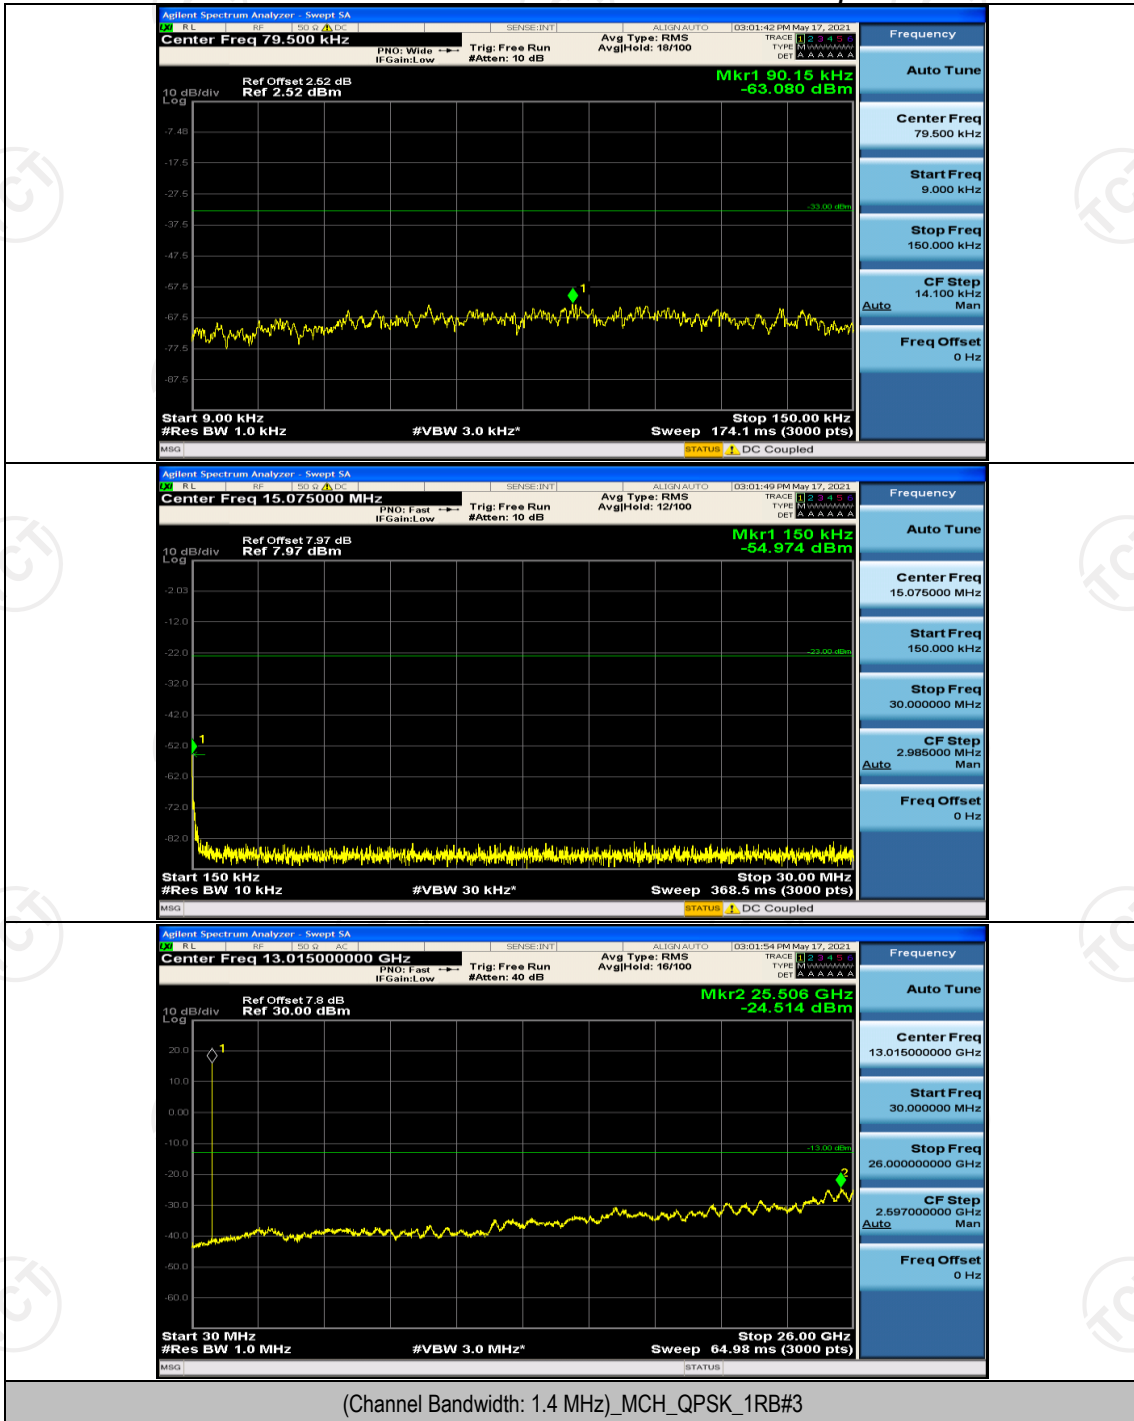

(Channel Bandwidth: 3 MHz)_LCH_16QAM_15RB#0

(Channel Bandwidth: 3 MHz)_HCH_16QAM_15RB#0

Channel Bandwidth: 5 MHz

(Channel Bandwidth: 5 MHz)_HCH_QPSK_25RB#0

(Channel Bandwidth: 5 MHz)_LCH_16QAM_25RB#0

(Channel Bandwidth: 5 MHz)_HCH_16QAM_25RB#0

Channel Bandwidth: 10 MHz

Channel Bandwidth: 10 MHz_LCH_QPSK_50RB#0

Appendix E: Conducted Spurious Emission

Test Graphs

Channel Bandwidth: 1.4 MHz

(Channel Bandwidth: 1.4 MHz)_HCH_QPSK_1RB#0

(Channel Bandwidth: 1.4 MHz)_LCH_16QAM_1RB#0

(Channel Bandwidth: 1.4 MHz)_MCH_16QAM_1RB#0

(Channel Bandwidth: 1.4 MHz)_HCH_16QAM_1RB#0

Channel Bandwidth: 3 MHz

(Channel Bandwidth: 3 MHz)_LCH_QPSK_1RB#0