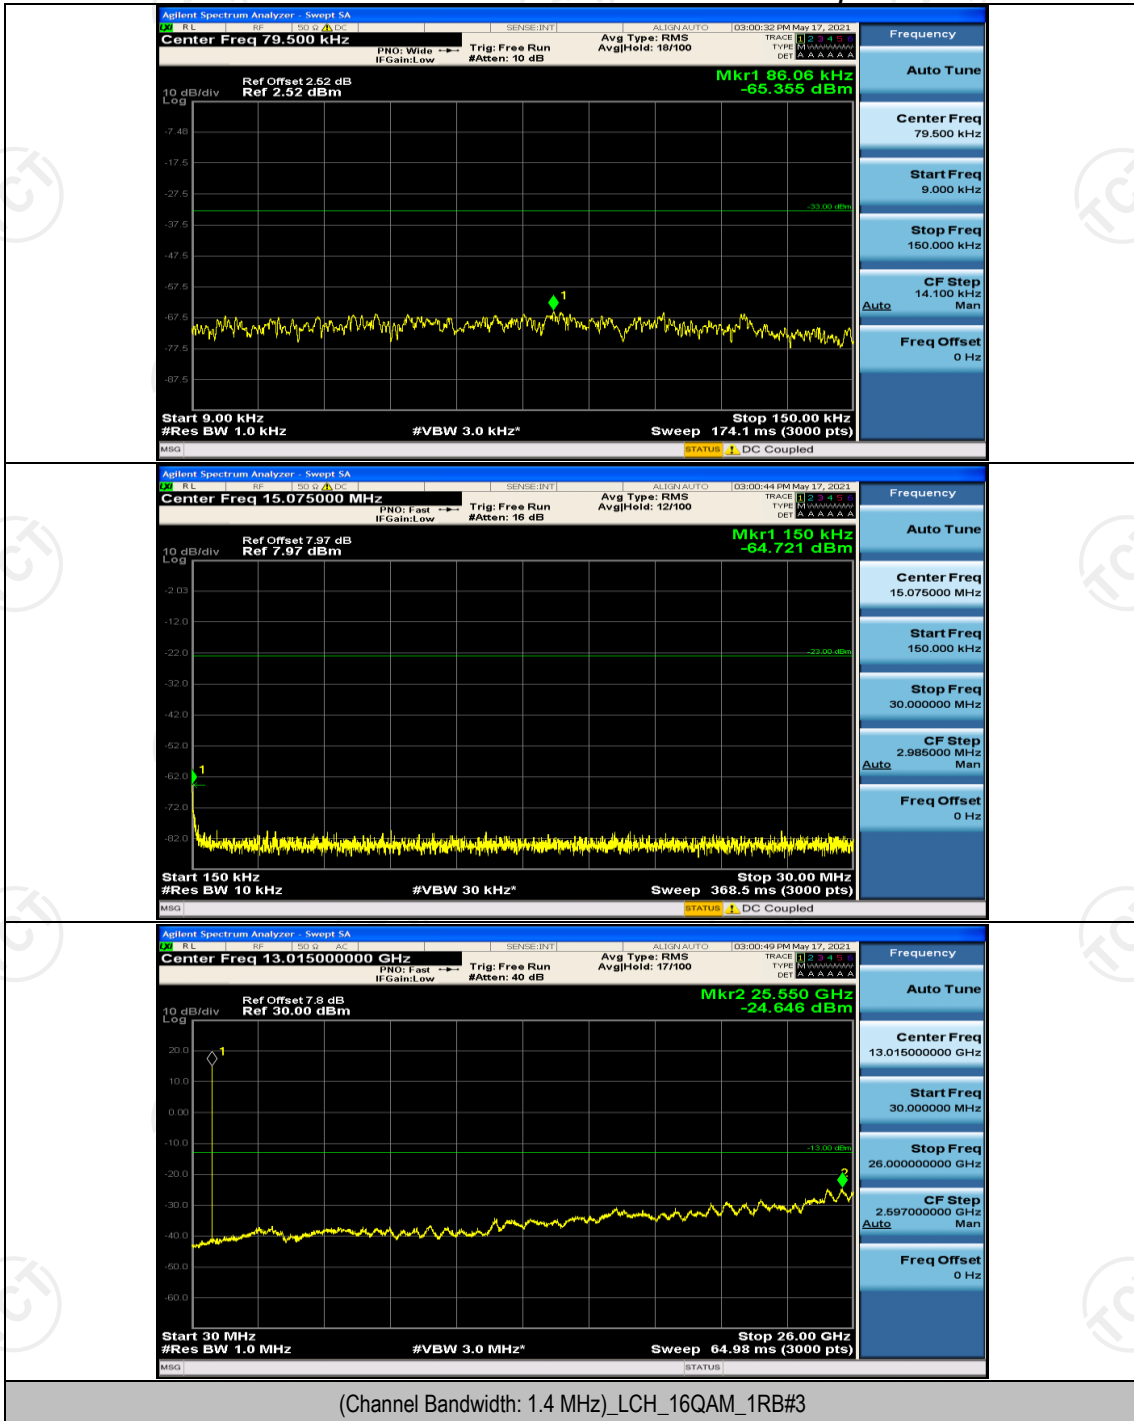

(Channel Bandwidth: 3 MHz)_LCH_16QAM_15RB#0

(Channel Bandwidth: 3 MHz)_HCH_16QAM_15RB#0

Channel Bandwidth: 5 MHz

(Channel Bandwidth: 5 MHz)_HCH_QPSK_25RB#0

(Channel Bandwidth: 5 MHz)_LCH_16QAM_25RB#0

(Channel Bandwidth: 5 MHz)_HCH_16QAM_25RB#0

Channel Bandwidth: 10 MHz

Channel Bandwidth: 10 MHz_LCH_QPSK_50RB#0

Appendix E: Conducted Spurious Emission

Test Graphs

Channel Bandwidth: 1.4 MHz

(Channel Bandwidth: 1.4 MHz)_HCH_QPSK_1RB#0

(Channel Bandwidth: 1.4 MHz)_LCH_16QAM_1RB#0

(Channel Bandwidth: 1.4 MHz)_MCH_16QAM_1RB#0

(Channel Bandwidth: 1.4 MHz)_HCH_16QAM_1RB#0

Channel Bandwidth: 3 MHz

(Channel Bandwidth: 3 MHz)_LCH_QPSK_1RB#0