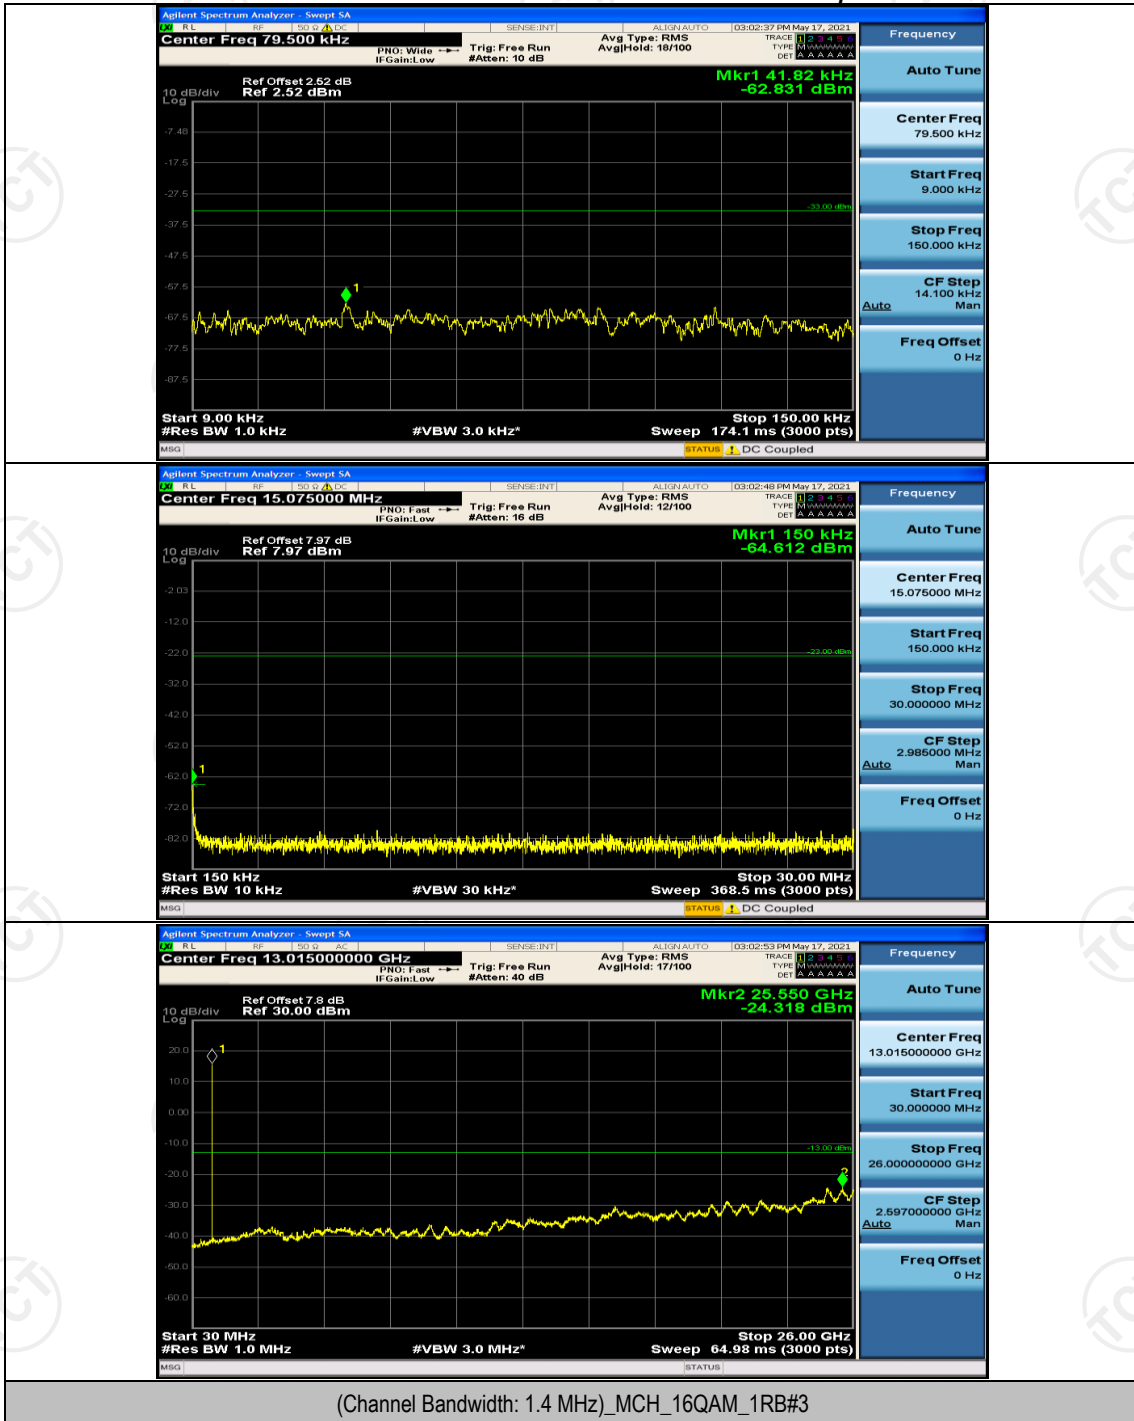

Channel Bandwidth: 10 MHz

Channel Bandwidth: 10 MHz_LCH_QPSK_50RB#0

Appendix E: Conducted Spurious Emission

Test Graphs

Channel Bandwidth: 1.4 MHz

(Channel Bandwidth: 1.4 MHz)_HCH_QPSK_1RB#0

(Channel Bandwidth: 1.4 MHz)_LCH_16QAM_1RB#0

(Channel Bandwidth: 1.4 MHz)_MCH_16QAM_1RB#0

(Channel Bandwidth: 1.4 MHz)_HCH_16QAM_1RB#0

Channel Bandwidth: 3 MHz

(Channel Bandwidth: 3 MHz)_LCH_QPSK_1RB#0