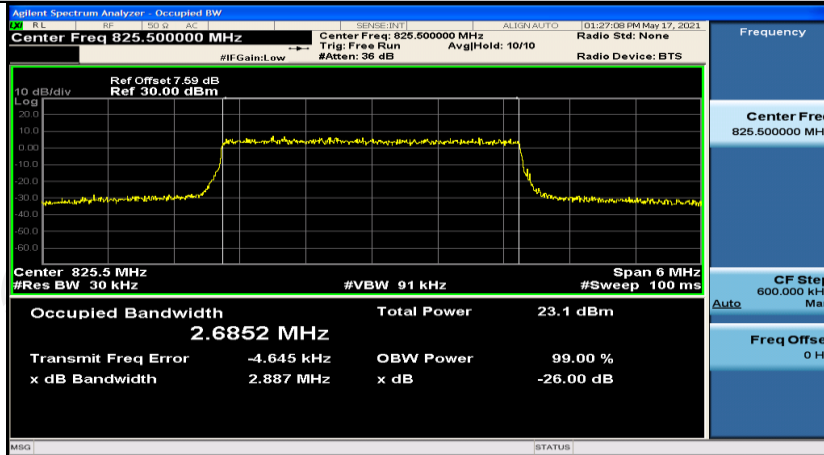

Channel Bandwidth: 3 MHz

(Channel Bandwidth: 3 MHz)_LCH_16QAM_15RB#0

(Channel Bandwidth: 3 MHz)_MCH_16QAM_15RB#0

(Channel Bandwidth: 3 MHz)_HCH_16QAM_15RB#0

Channel Bandwidth: 5 MHz

(Channel Bandwidth: 5 MHz)_LCH_16QAM_25RB#0

(Channel Bandwidth: 5 MHz)_MCH_16QAM_25RB#0

(Channel Bandwidth: 5 MHz)_HCH_16QAM_25RB#0

Channel Bandwidth: 10 MHz

Channel Bandwidth: 10 MHz_LCH_16QAM_50RB#0

Channel Bandwidth: 10 MHz_MCH_16QAM_50RB#0

Channel Bandwidth: 10 MHz_HCH_16QAM_50RB#0