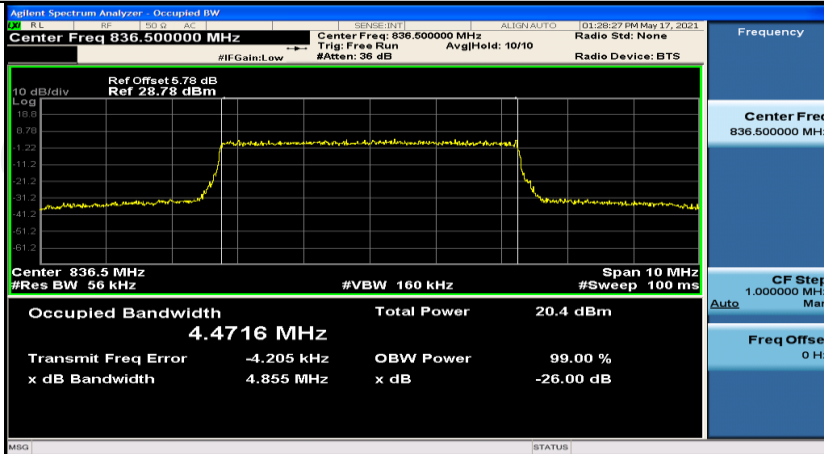

Channel Bandwidth: 3 MHz

(Channel Bandwidth: 3 MHz)_LCH_16QAM_15RB#0

(Channel Bandwidth: 3 MHz)_MCH_16QAM_15RB#0

(Channel Bandwidth: 3 MHz)_HCH_16QAM_15RB#0

Channel Bandwidth: 5 MHz

(Channel Bandwidth: 5 MHz)_LCH_16QAM_25RB#0

(Channel Bandwidth: 5 MHz)_MCH_16QAM_25RB#0

(Channel Bandwidth: 5 MHz)_HCH_16QAM_25RB#0

Channel Bandwidth: 10 MHz

Channel Bandwidth: 10 MHz_LCH_16QAM_50RB#0

Channel Bandwidth: 10 MHz_MCH_16QAM_50RB#0

Channel Bandwidth: 10 MHz_HCH_16QAM_50RB#0