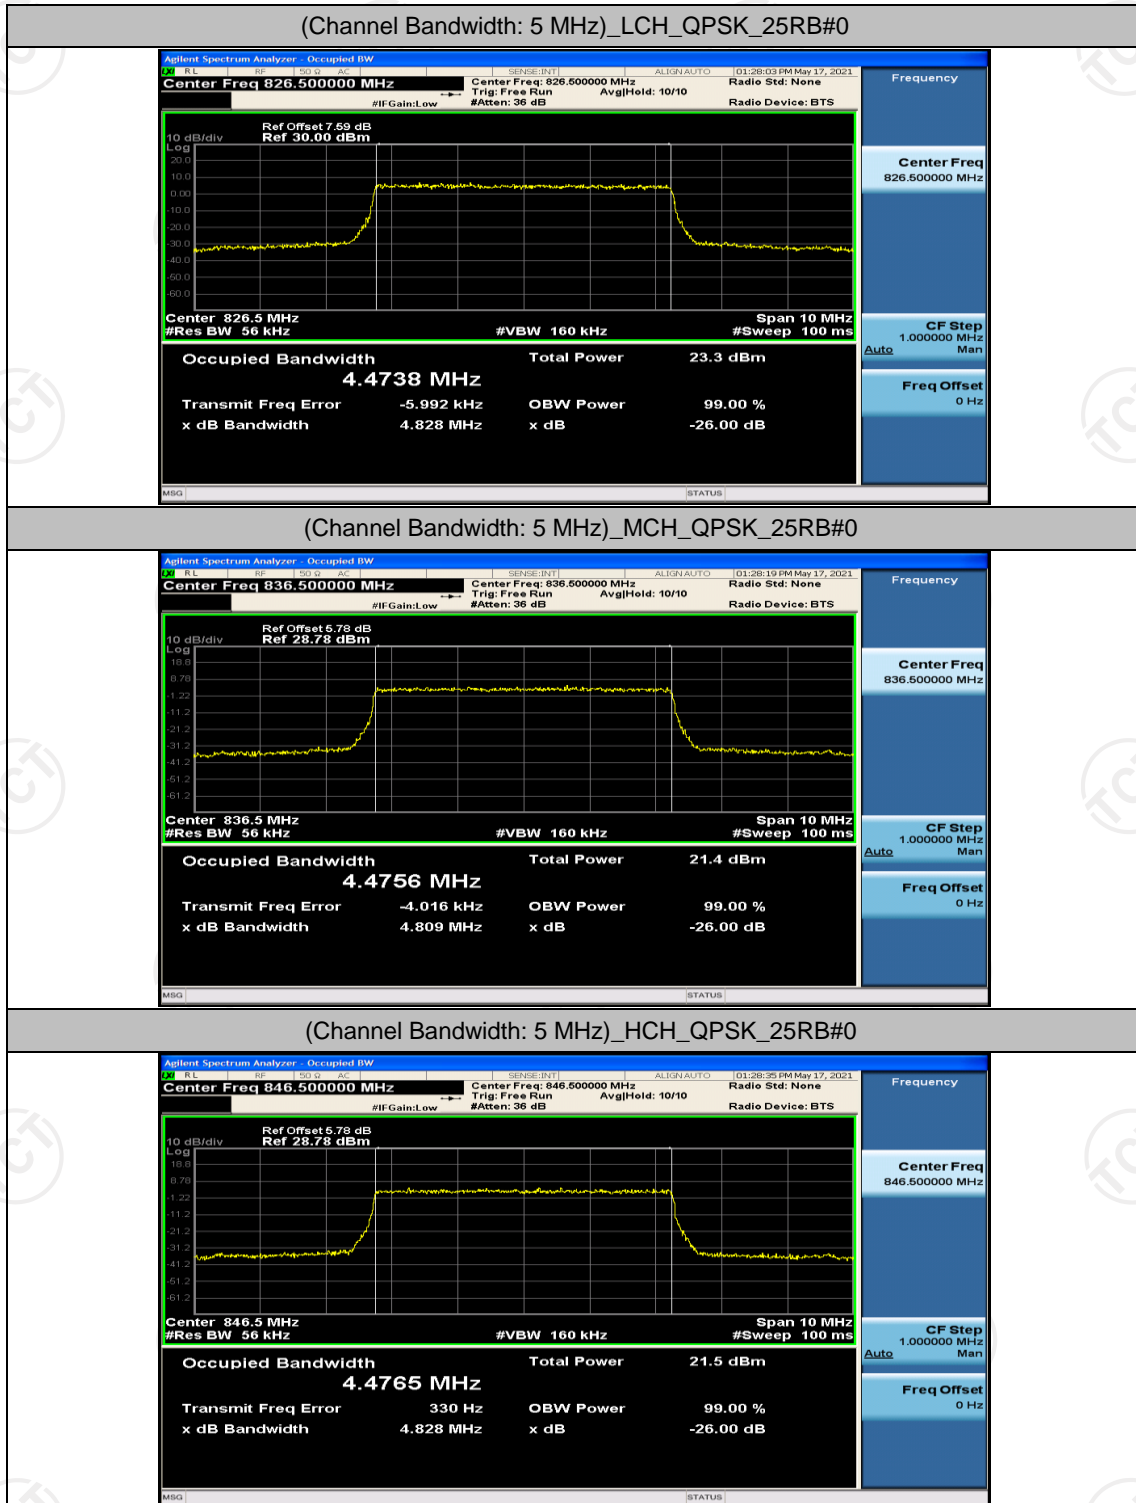

Channel Bandwidth: 3 MHz

(Channel Bandwidth: 3 MHz)_LCH_16QAM_15RB#0

(Channel Bandwidth: 3 MHz)_MCH_16QAM_15RB#0

(Channel Bandwidth: 3 MHz)_HCH_16QAM_15RB#0

Channel Bandwidth: 5 MHz

(Channel Bandwidth: 5 MHz)_LCH_16QAM_25RB#0

(Channel Bandwidth: 5 MHz)_MCH_16QAM_25RB#0

(Channel Bandwidth: 5 MHz)_HCH_16QAM_25RB#0

Channel Bandwidth: 10 MHz

Channel Bandwidth: 10 MHz_LCH_16QAM_50RB#0

Channel Bandwidth: 10 MHz_MCH_16QAM_50RB#0

Channel Bandwidth: 10 MHz_HCH_16QAM_50RB#0

Appendix D: Band Edge

Test Graphs

Channel Bandwidth: 1.4 MHz

(Channel Bandwidth: 1.4 MHz)_HCH_16QAM_6RB#0

Channel Bandwidth: 3 MHz

(Channel Bandwidth: 3 MHz)_LCH_QPSK_15RB#0

(Channel Bandwidth: 3 MHz)_HCH_QPSK_15RB#0