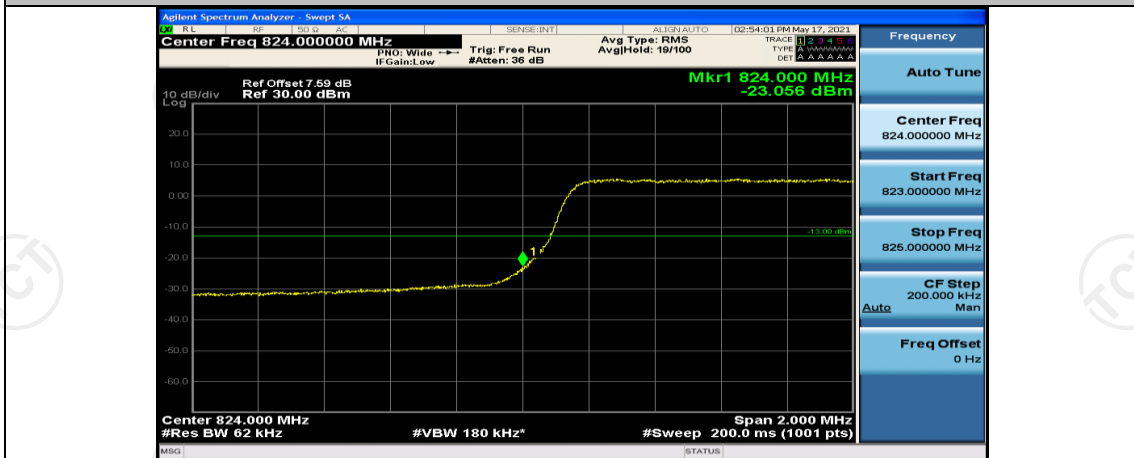

Appendix D: Band Edge

Test Graphs

Channel Bandwidth: 1.4 MHz

(Channel Bandwidth: 1.4 MHz)_HCH_16QAM_6RB#0

Channel Bandwidth: 3 MHz

(Channel Bandwidth: 3 MHz)_LCH_QPSK_15RB#0

(Channel Bandwidth: 3 MHz)_HCH_QPSK_15RB#0