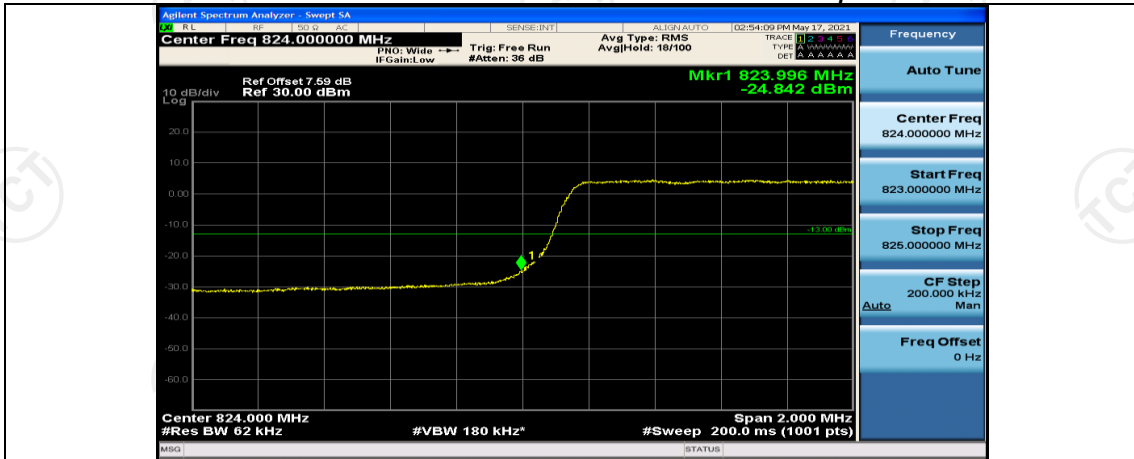

(Channel Bandwidth: 3 MHz)_LCH_16QAM_15RB#0