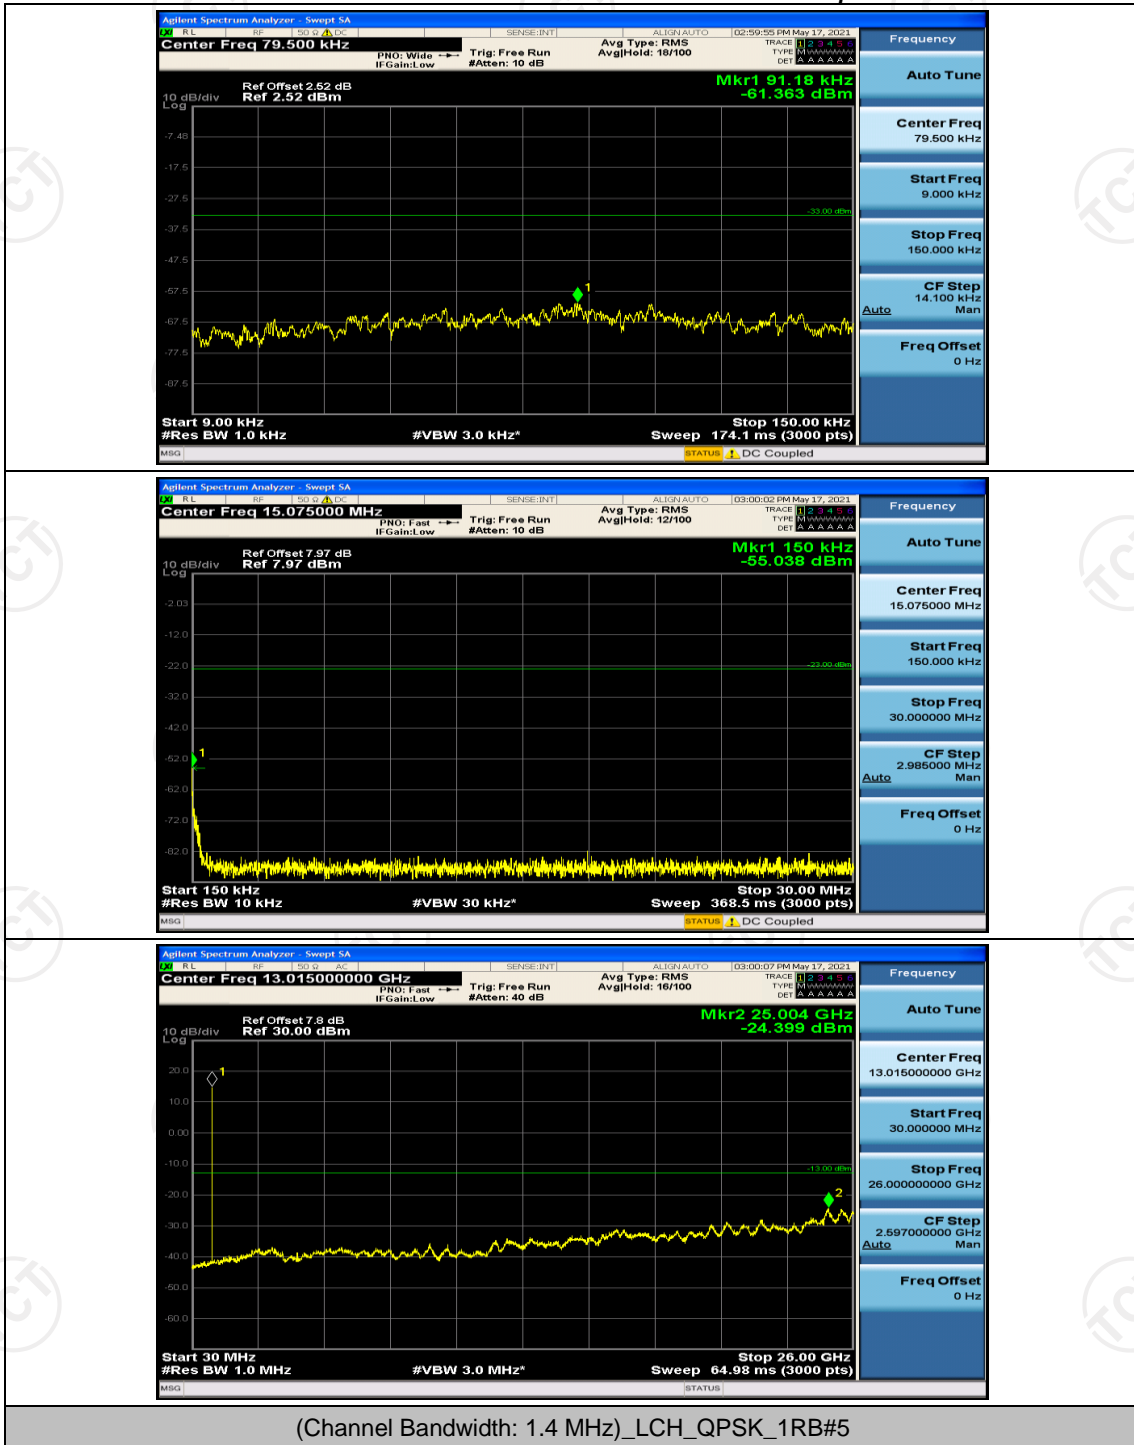

Channel Bandwidth: 10 MHz

Channel Bandwidth: 10 MHz_LCH_QPSK_50RB#0

Appendix E: Conducted Spurious Emission

Test Graphs

Channel Bandwidth: 1.4 MHz

(Channel Bandwidth: 1.4 MHz)_HCH_QPSK_1RB#0

(Channel Bandwidth: 1.4 MHz)_LCH_16QAM_1RB#0