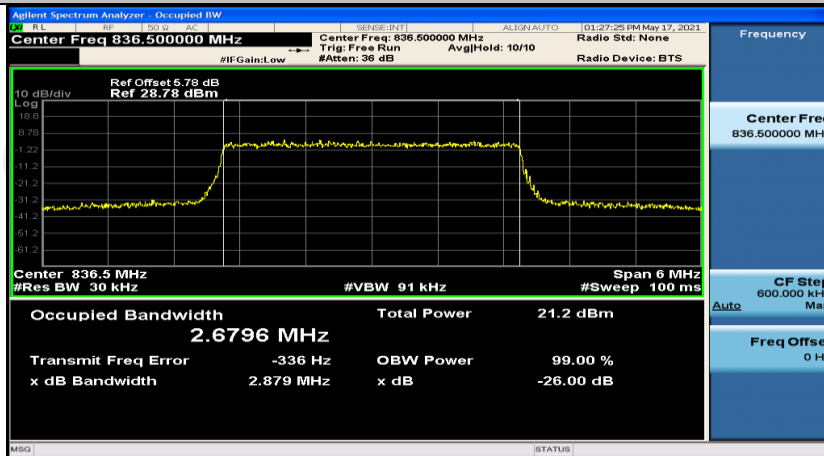

Channel Bandwidth: 3 MHz

(Channel Bandwidth: 3 MHz)_LCH_16QAM_15RB#0

(Channel Bandwidth: 3 MHz)_MCH_16QAM_15RB#0

(Channel Bandwidth: 3 MHz)_HCH_16QAM_15RB#0

Channel Bandwidth: 5 MHz

(Channel Bandwidth: 5 MHz)_LCH_16QAM_25RB#0

(Channel Bandwidth: 5 MHz)_MCH_16QAM_25RB#0

(Channel Bandwidth: 5 MHz)_HCH_16QAM_25RB#0

Channel Bandwidth: 10 MHz

Channel Bandwidth: 10 MHz_LCH_16QAM_50RB#0

Channel Bandwidth: 10 MHz_MCH_16QAM_50RB#0

Channel Bandwidth: 10 MHz_HCH_16QAM_50RB#0