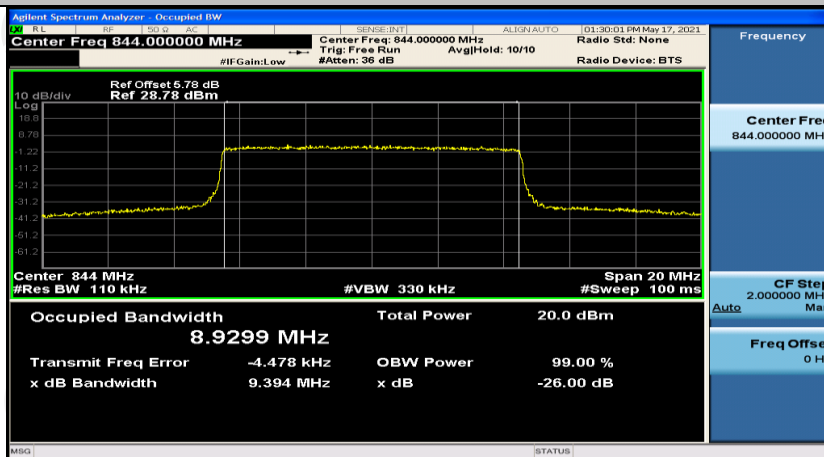

(Channel Bandwidth: 5 MHz)_MCH_16QAM_25RB#0

(Channel Bandwidth: 5 MHz)_HCH_16QAM_25RB#0

Channel Bandwidth: 10 MHz

Channel Bandwidth: 10 MHz_LCH_16QAM_50RB#0

Channel Bandwidth: 10 MHz_MCH_16QAM_50RB#0

Channel Bandwidth: 10 MHz_HCH_16QAM_50RB#0

Appendix D: Band Edge

Test Graphs

Channel Bandwidth: 1.4 MHz

(Channel Bandwidth: 1.4 MHz)_HCH_16QAM_6RB#0

Channel Bandwidth: 3 MHz

(Channel Bandwidth: 3 MHz)_LCH_QPSK_15RB#0

(Channel Bandwidth: 3 MHz)_HCH_QPSK_15RB#0