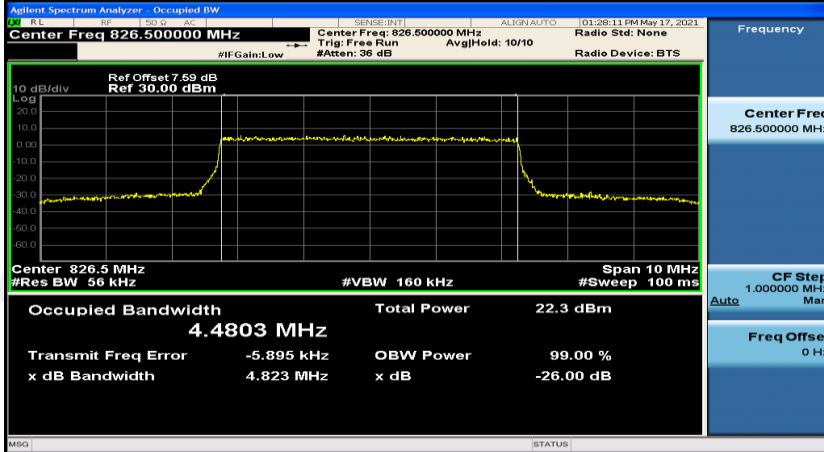

Channel Bandwidth: 3 MHz

(Channel Bandwidth: 3 MHz)_LCH_16QAM_15RB#0

(Channel Bandwidth: 3 MHz)_MCH_16QAM_15RB#0

(Channel Bandwidth: 3 MHz)_HCH_16QAM_15RB#0

Channel Bandwidth: 5 MHz

(Channel Bandwidth: 5 MHz)_LCH_16QAM_25RB#0

(Channel Bandwidth: 5 MHz)_MCH_16QAM_25RB#0

(Channel Bandwidth: 5 MHz)_HCH_16QAM_25RB#0

Channel Bandwidth: 10 MHz

Channel Bandwidth: 10 MHz_LCH_16QAM_50RB#0

Channel Bandwidth: 10 MHz_MCH_16QAM_50RB#0

Channel Bandwidth: 10 MHz_HCH_16QAM_50RB#0