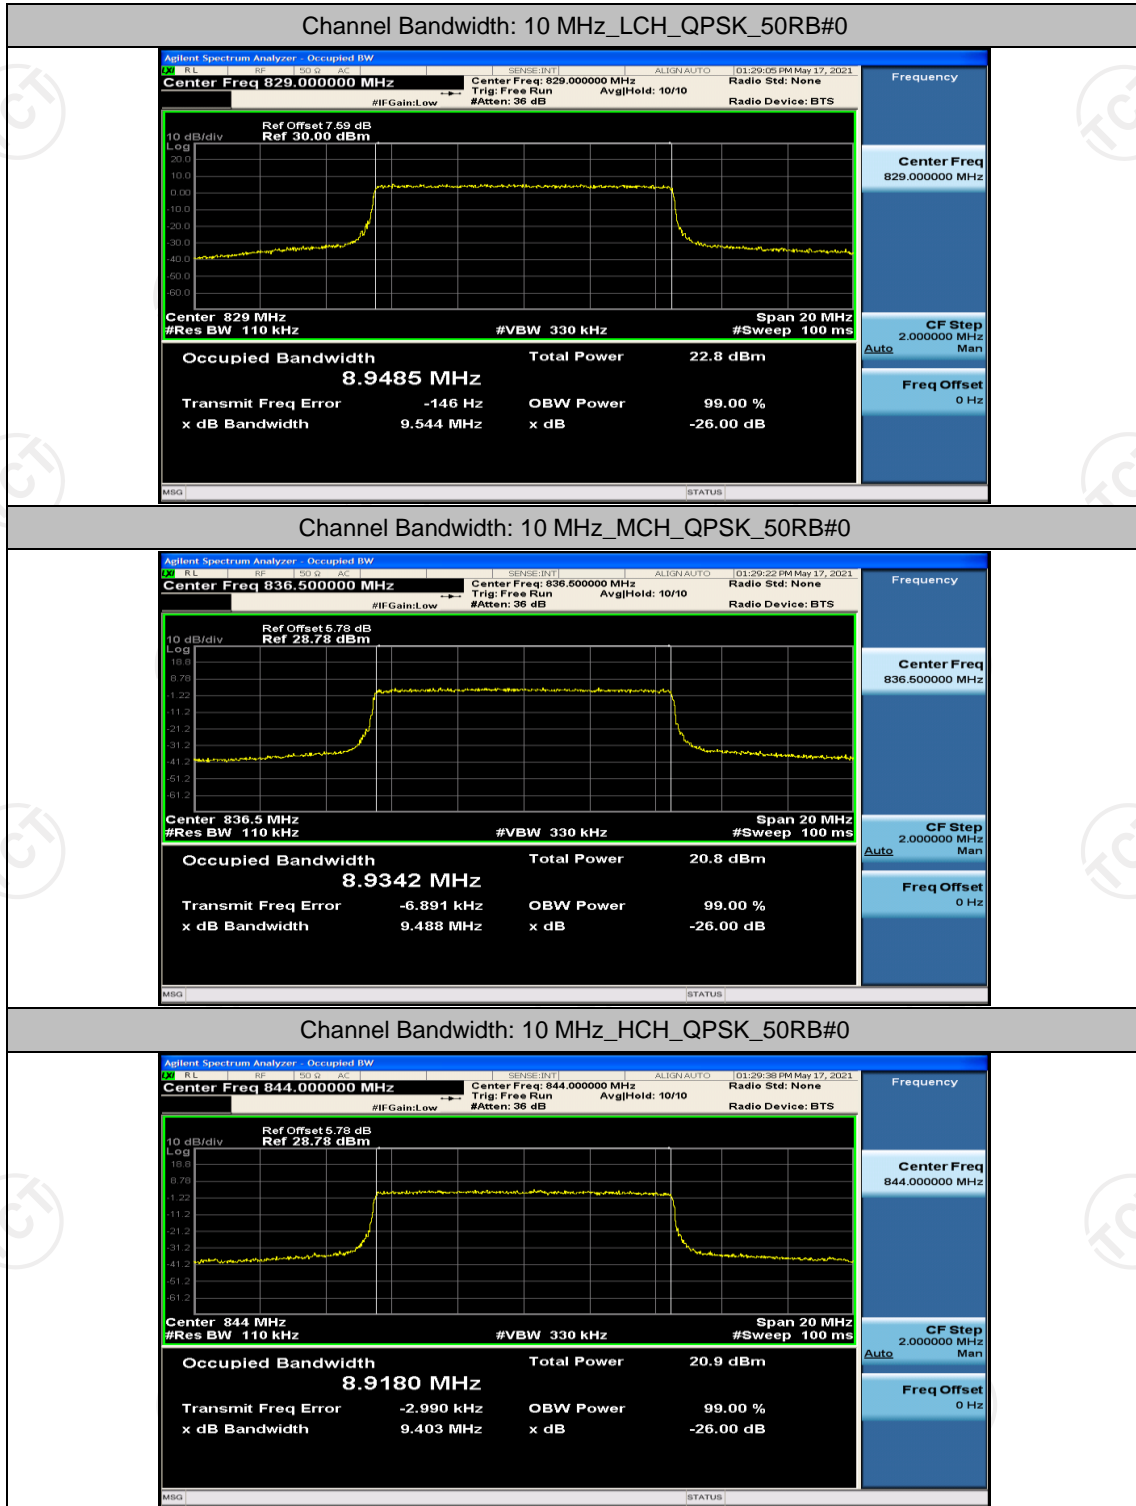

Channel Bandwidth: 3 MHz

(Channel Bandwidth: 3 MHz)_LCH_16QAM_15RB#0

(Channel Bandwidth: 3 MHz)_MCH_16QAM_15RB#0

(Channel Bandwidth: 3 MHz)_HCH_16QAM_15RB#0

Channel Bandwidth: 5 MHz

(Channel Bandwidth: 5 MHz)_LCH_16QAM_25RB#0

(Channel Bandwidth: 5 MHz)_MCH_16QAM_25RB#0

(Channel Bandwidth: 5 MHz)_HCH_16QAM_25RB#0

Channel Bandwidth: 10 MHz

Channel Bandwidth: 10 MHz_LCH_16QAM_50RB#0

Channel Bandwidth: 10 MHz_MCH_16QAM_50RB#0

Channel Bandwidth: 10 MHz_HCH_16QAM_50RB#0

Appendix D: Band Edge

Test Graphs

Channel Bandwidth: 1.4 MHz

(Channel Bandwidth: 1.4 MHz)_HCH_16QAM_6RB#0

Channel Bandwidth: 3 MHz

(Channel Bandwidth: 3 MHz)_LCH_QPSK_15RB#0

(Channel Bandwidth: 3 MHz)_HCH_QPSK_15RB#0