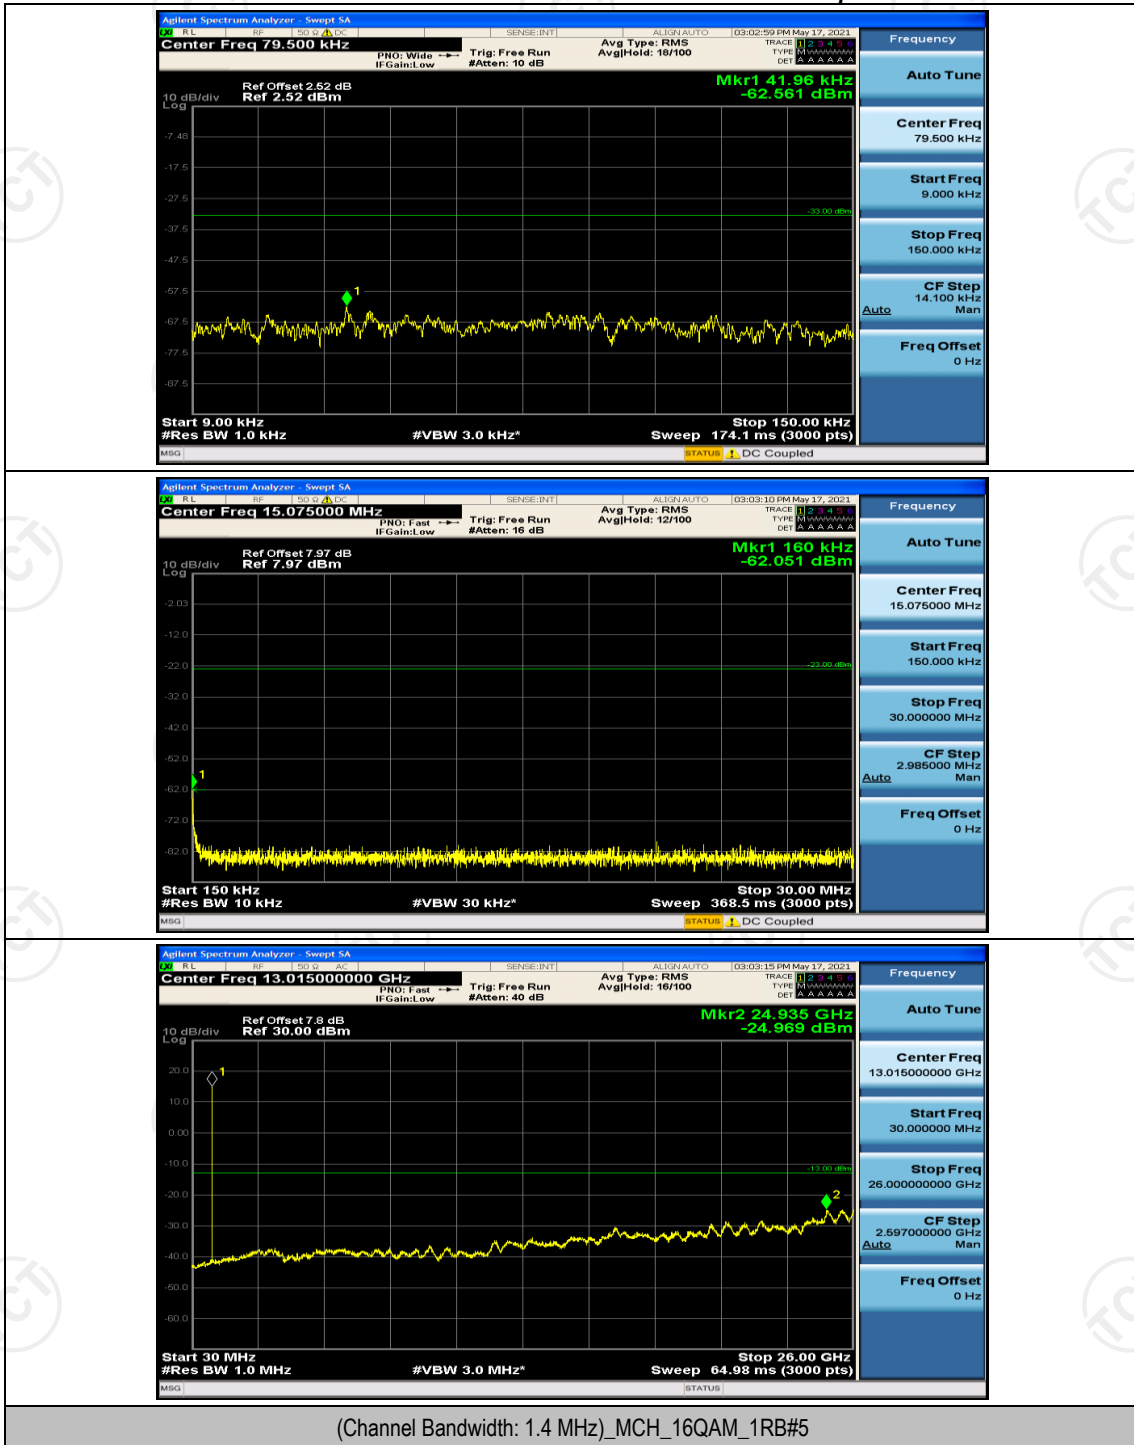

Channel Bandwidth: 10 MHz

Channel Bandwidth: 10 MHz_LCH_QPSK_50RB#0

Appendix E: Conducted Spurious Emission

Test Graphs

Channel Bandwidth: 1.4 MHz

(Channel Bandwidth: 1.4 MHz)_HCH_QPSK_1RB#0

(Channel Bandwidth: 1.4 MHz)_LCH_16QAM_1RB#0

(Channel Bandwidth: 1.4 MHz)_MCH_16QAM_1RB#0

(Channel Bandwidth: 1.4 MHz)_HCH_16QAM_1RB#0

Channel Bandwidth: 3 MHz

(Channel Bandwidth: 3 MHz)_LCH_QPSK_1RB#0