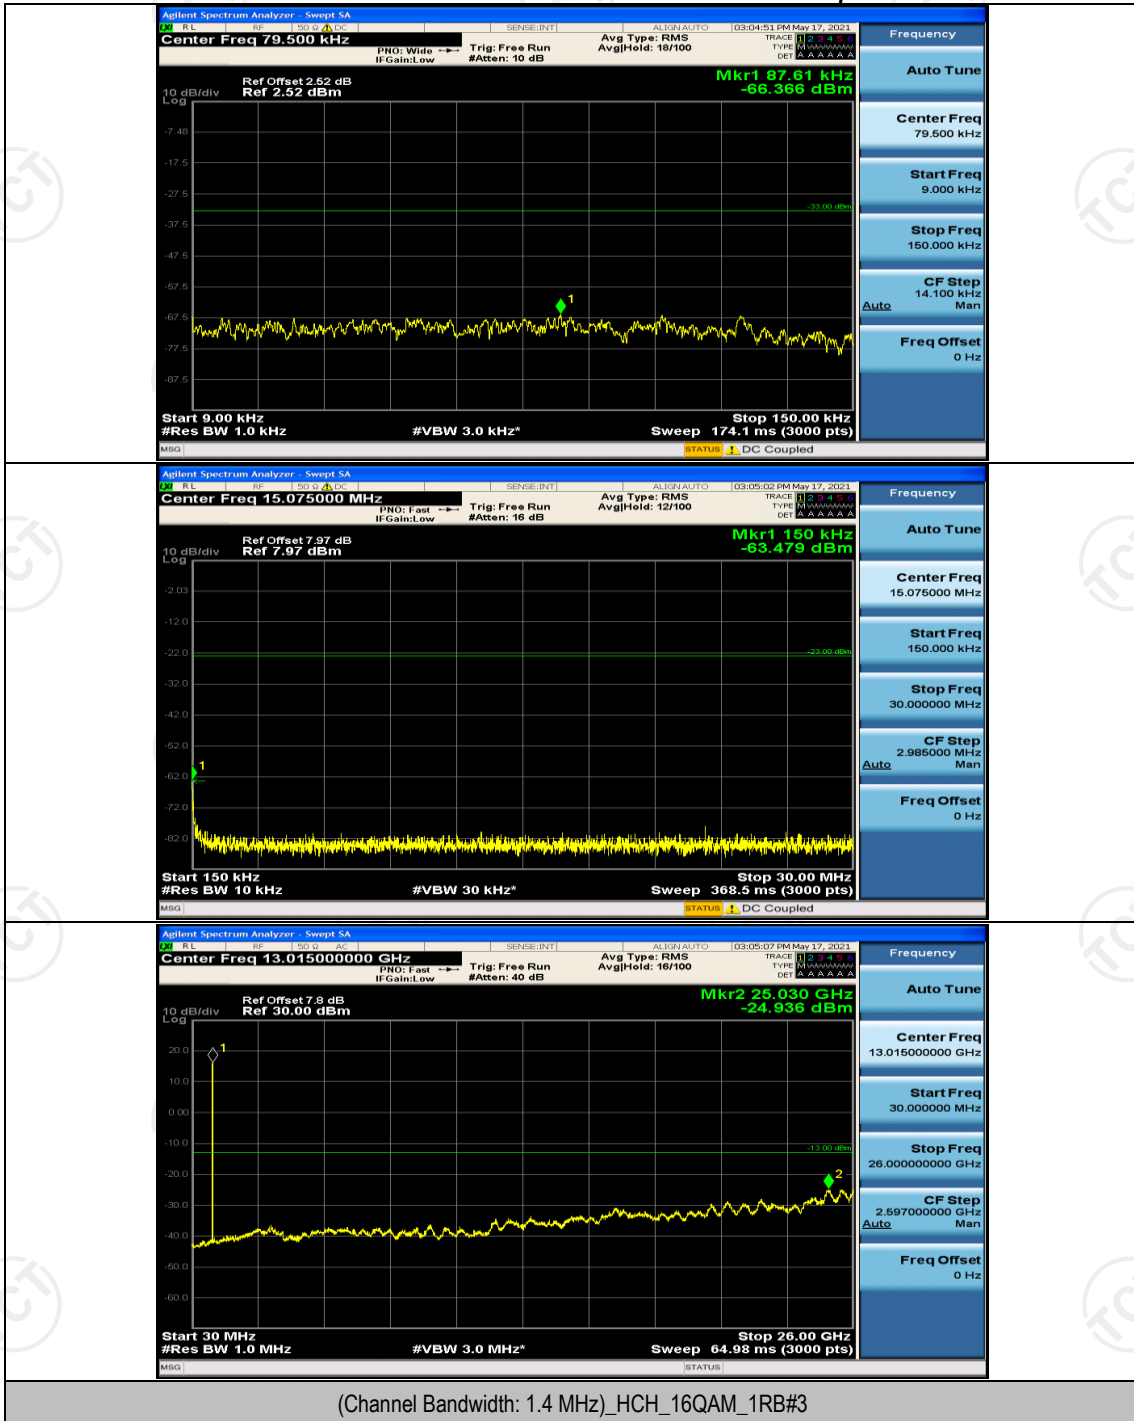

(Channel Bandwidth: 3 MHz)_LCH_16QAM_15RB#0

(Channel Bandwidth: 3 MHz)_HCH_16QAM_15RB#0

Channel Bandwidth: 5 MHz

(Channel Bandwidth: 5 MHz)_HCH_QPSK_25RB#0

(Channel Bandwidth: 5 MHz)_LCH_16QAM_25RB#0

(Channel Bandwidth: 5 MHz)_HCH_16QAM_25RB#0

Channel Bandwidth: 10 MHz

Channel Bandwidth: 10 MHz_LCH_QPSK_50RB#0

Appendix E: Conducted Spurious Emission

Test Graphs

Channel Bandwidth: 1.4 MHz

(Channel Bandwidth: 1.4 MHz)_HCH_QPSK_1RB#0

(Channel Bandwidth: 1.4 MHz)_LCH_16QAM_1RB#0

(Channel Bandwidth: 1.4 MHz)_MCH_16QAM_1RB#0

(Channel Bandwidth: 1.4 MHz)_HCH_16QAM_1RB#0

Channel Bandwidth: 3 MHz

(Channel Bandwidth: 3 MHz)_LCH_QPSK_1RB#0