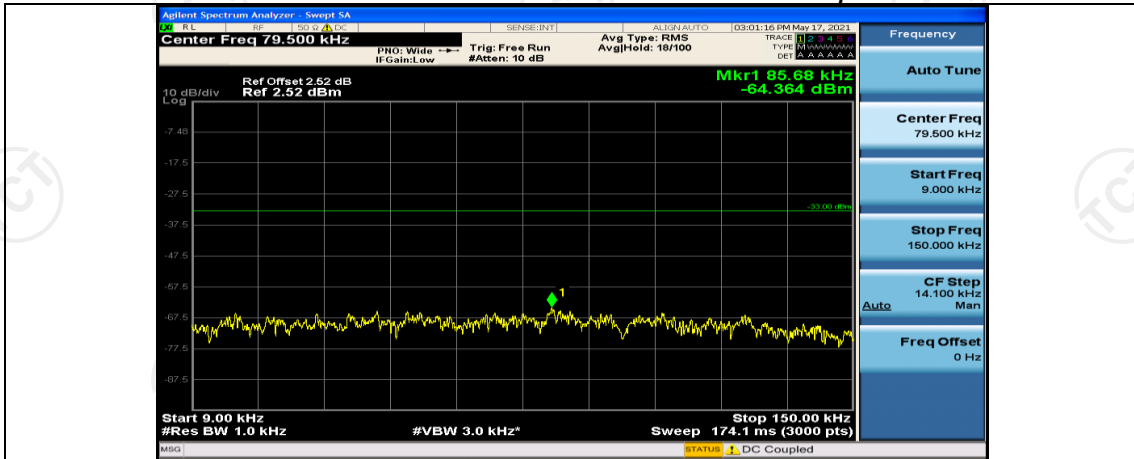

Channel Bandwidth: 10 MHz

Channel Bandwidth: 10 MHz_LCH_QPSK_50RB#0

Appendix E: Conducted Spurious Emission

Test Graphs

Channel Bandwidth: 1.4 MHz

(Channel Bandwidth: 1.4 MHz)_HCH_QPSK_1RB#0

(Channel Bandwidth: 1.4 MHz)_LCH_16QAM_1RB#0