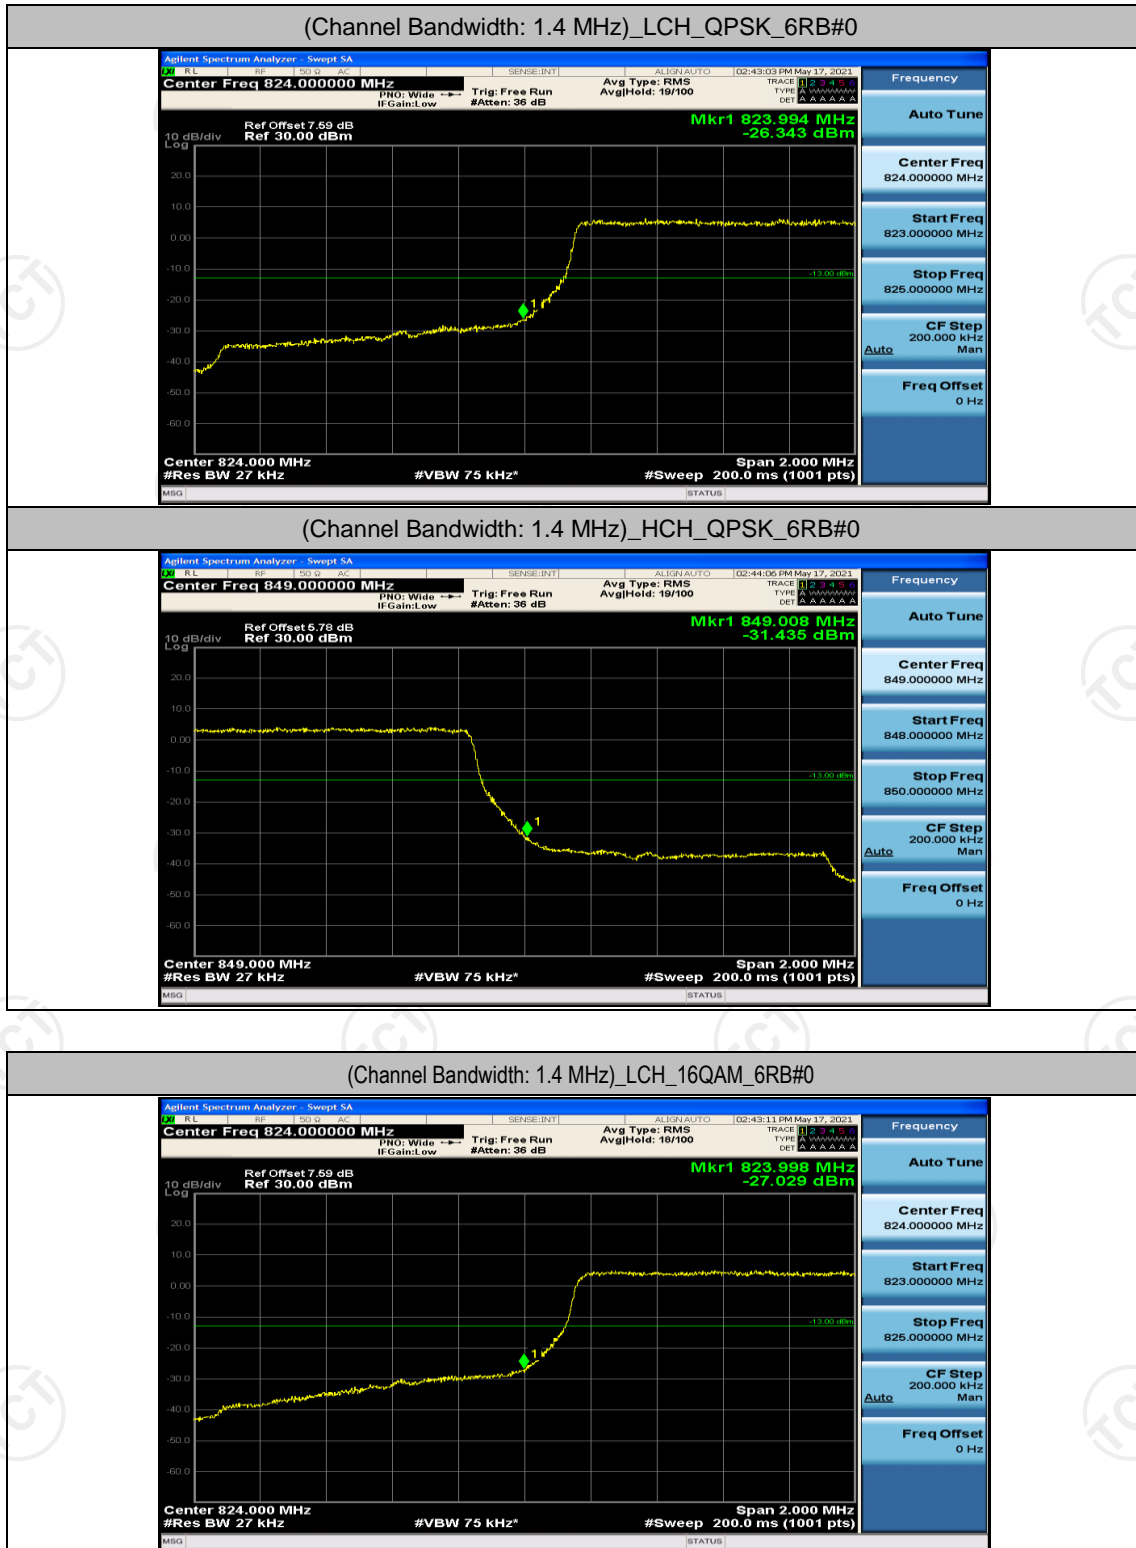

Channel Bandwidth: 3 MHz

(Channel Bandwidth: 3 MHz)_LCH_16QAM_15RB#0

(Channel Bandwidth: 3 MHz)_MCH_16QAM_15RB#0

(Channel Bandwidth: 3 MHz)_HCH_16QAM_15RB#0

Channel Bandwidth: 5 MHz

(Channel Bandwidth: 5 MHz)_LCH_16QAM_25RB#0

(Channel Bandwidth: 5 MHz)_MCH_16QAM_25RB#0

(Channel Bandwidth: 5 MHz)_HCH_16QAM_25RB#0

Channel Bandwidth: 10 MHz

Channel Bandwidth: 10 MHz_LCH_16QAM_50RB#0

Channel Bandwidth: 10 MHz_MCH_16QAM_50RB#0

Channel Bandwidth: 10 MHz_HCH_16QAM_50RB#0

Appendix D: Band Edge

Test Graphs

Channel Bandwidth: 1.4 MHz

(Channel Bandwidth: 1.4 MHz)_HCH_16QAM_6RB#0

Channel Bandwidth: 3 MHz

(Channel Bandwidth: 3 MHz)_LCH_QPSK_15RB#0

(Channel Bandwidth: 3 MHz)_HCH_QPSK_15RB#0