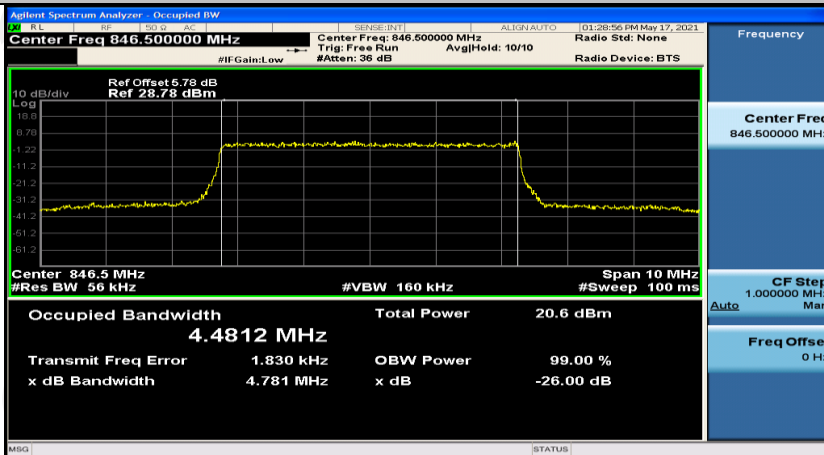

Channel Bandwidth: 3 MHz

(Channel Bandwidth: 3 MHz)_LCH_16QAM_15RB#0

(Channel Bandwidth: 3 MHz)_MCH_16QAM_15RB#0

(Channel Bandwidth: 3 MHz)_HCH_16QAM_15RB#0

Channel Bandwidth: 5 MHz

(Channel Bandwidth: 5 MHz)_LCH_16QAM_25RB#0

(Channel Bandwidth: 5 MHz)_MCH_16QAM_25RB#0

(Channel Bandwidth: 5 MHz)_HCH_16QAM_25RB#0

Channel Bandwidth: 10 MHz

Channel Bandwidth: 10 MHz_LCH_16QAM_50RB#0

Channel Bandwidth: 10 MHz_MCH_16QAM_50RB#0

Channel Bandwidth: 10 MHz_HCH_16QAM_50RB#0