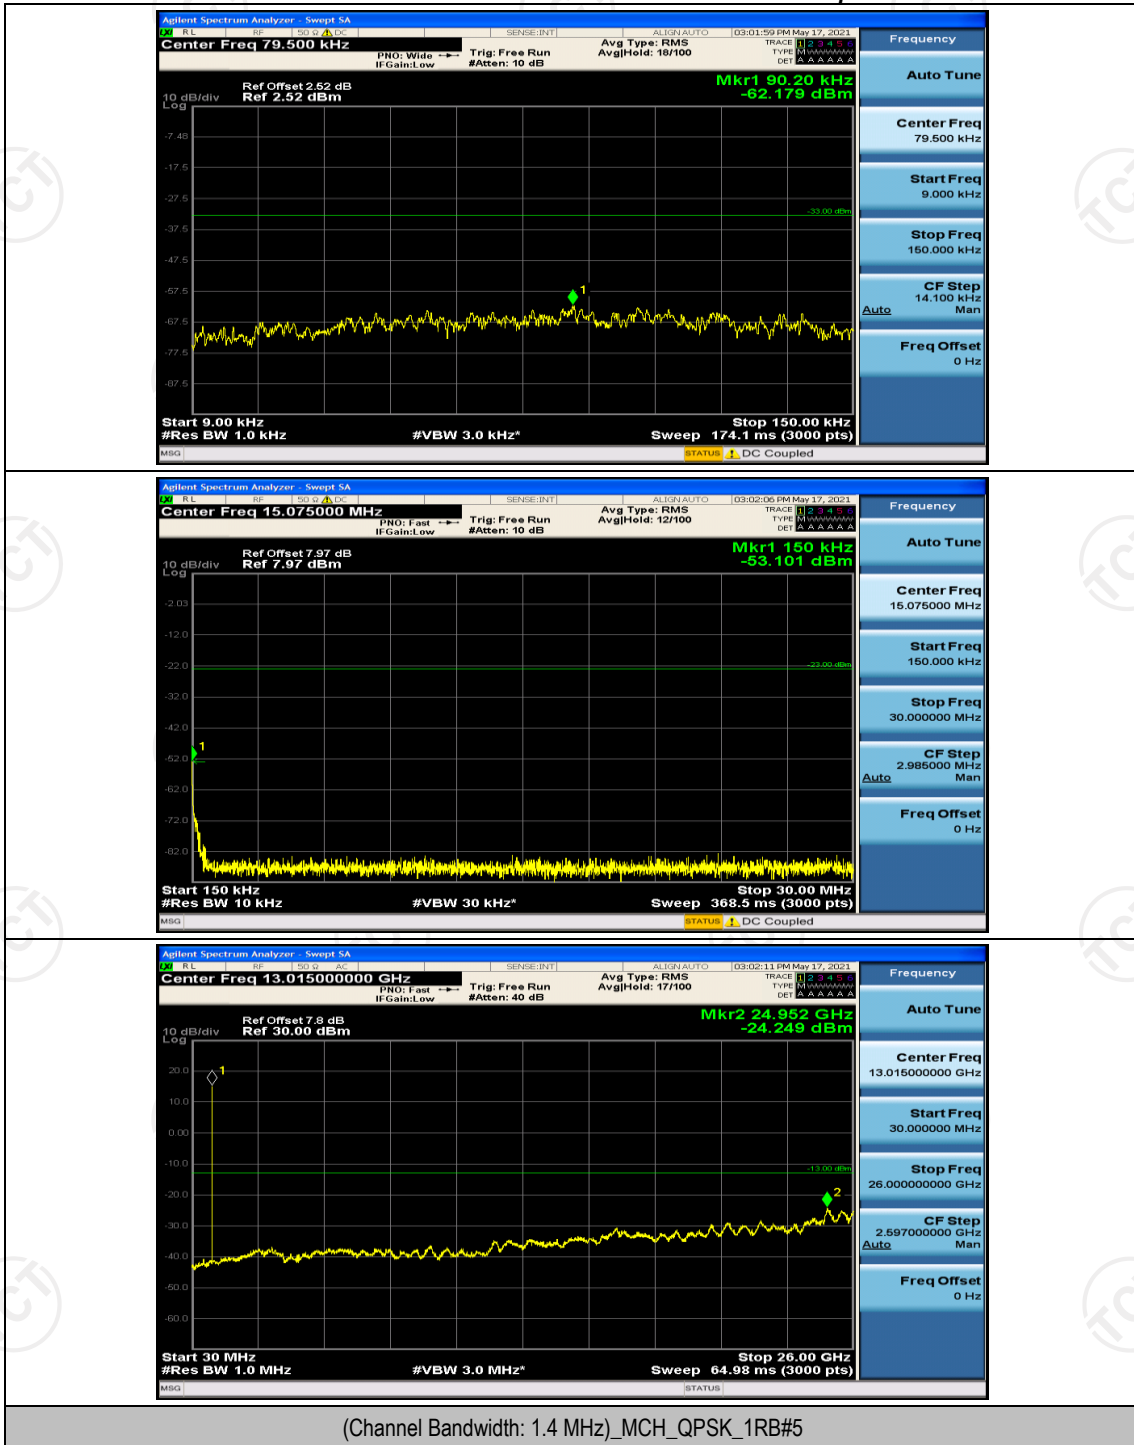

Channel Bandwidth: 10 MHz

Channel Bandwidth: 10 MHz_LCH_QPSK_50RB#0

Appendix E: Conducted Spurious Emission

Test Graphs

Channel Bandwidth: 1.4 MHz

(Channel Bandwidth: 1.4 MHz)_HCH_QPSK_1RB#0

(Channel Bandwidth: 1.4 MHz)_LCH_16QAM_1RB#0

(Channel Bandwidth: 1.4 MHz)_MCH_16QAM_1RB#0

(Channel Bandwidth: 1.4 MHz)_HCH_16QAM_1RB#0

Channel Bandwidth: 3 MHz

(Channel Bandwidth: 3 MHz)_LCH_QPSK_1RB#0