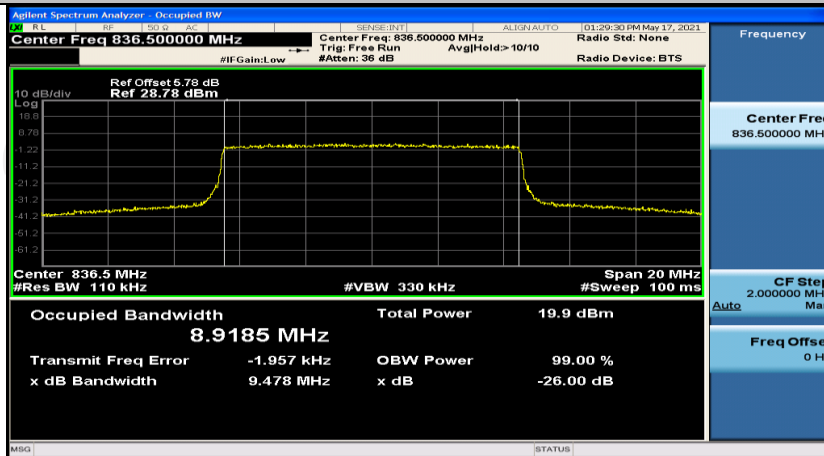

(Channel Bandwidth: 5 MHz)_MCH_16QAM_25RB#0

(Channel Bandwidth: 5 MHz)_HCH_16QAM_25RB#0

Channel Bandwidth: 10 MHz

Channel Bandwidth: 10 MHz_LCH_16QAM_50RB#0

Channel Bandwidth: 10 MHz_MCH_16QAM_50RB#0

Channel Bandwidth: 10 MHz_HCH_16QAM_50RB#0

Appendix D: Band Edge

Test Graphs

Channel Bandwidth: 1.4 MHz

(Channel Bandwidth: 1.4 MHz)_HCH_16QAM_6RB#0

Channel Bandwidth: 3 MHz

(Channel Bandwidth: 3 MHz)_LCH_QPSK_15RB#0

(Channel Bandwidth: 3 MHz)_HCH_QPSK_15RB#0