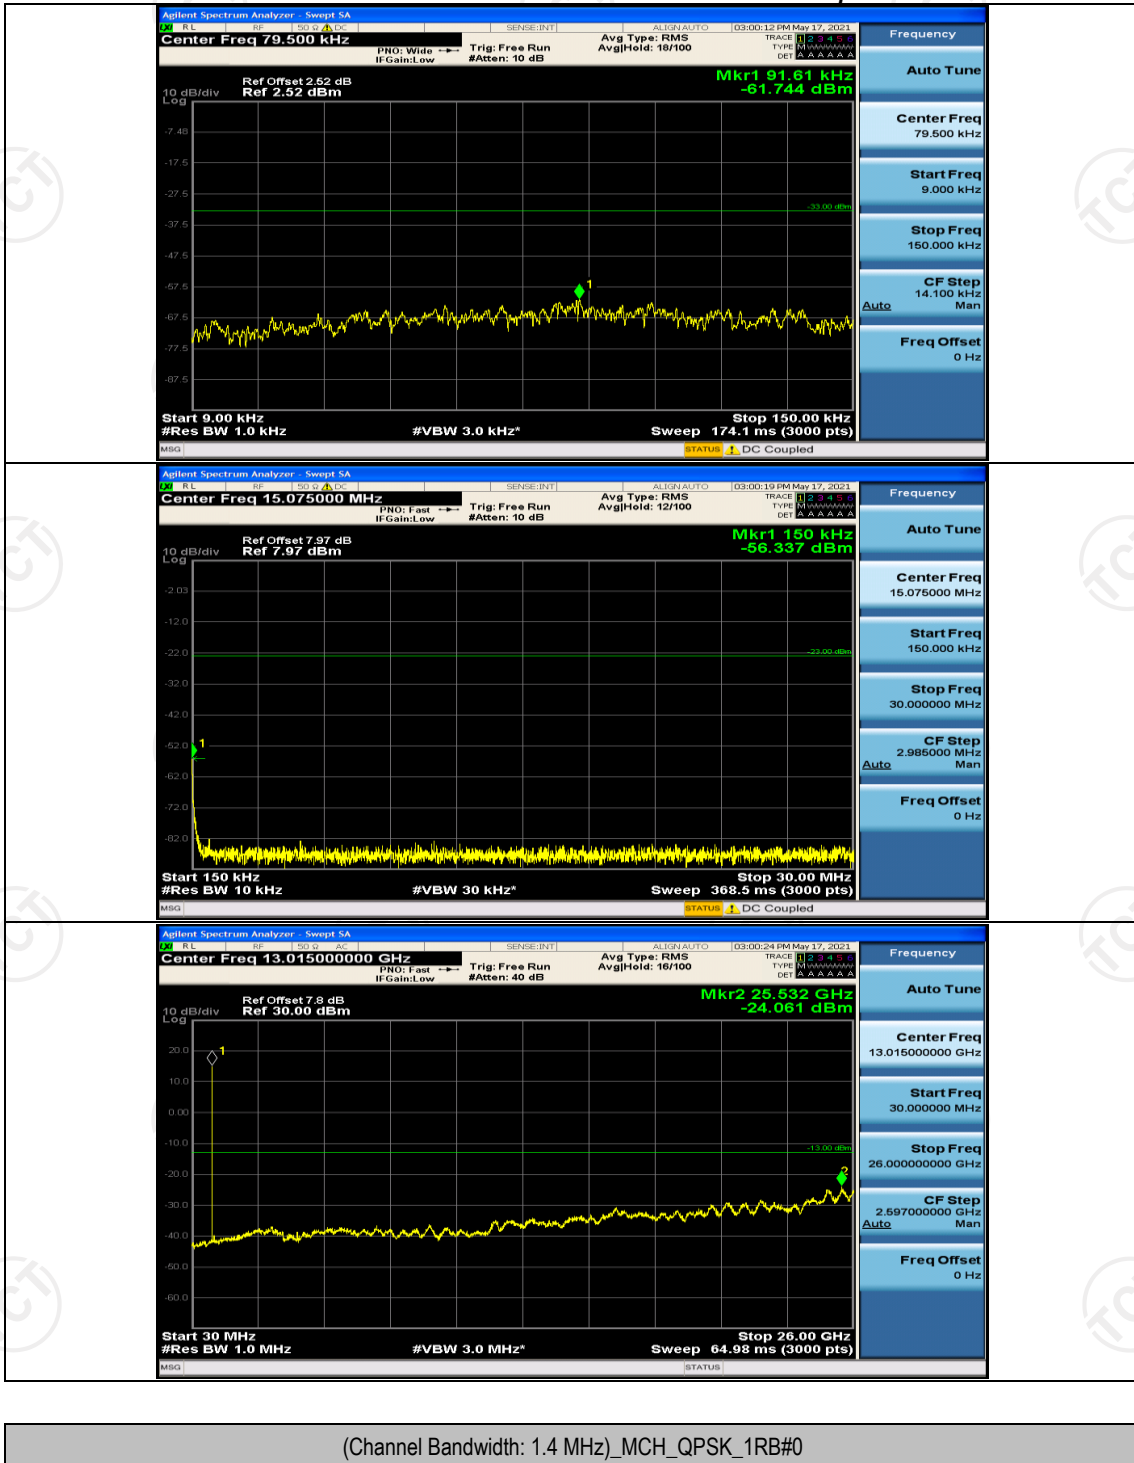

(Channel Bandwidth: 3 MHz)_LCH_16QAM_15RB#0

(Channel Bandwidth: 3 MHz)_HCH_16QAM_15RB#0

Channel Bandwidth: 5 MHz

(Channel Bandwidth: 5 MHz)_HCH_QPSK_25RB#0

(Channel Bandwidth: 5 MHz)_LCH_16QAM_25RB#0

(Channel Bandwidth: 5 MHz)_HCH_16QAM_25RB#0

Channel Bandwidth: 10 MHz

Channel Bandwidth: 10 MHz_LCH_QPSK_50RB#0

Appendix E: Conducted Spurious Emission

Test Graphs

Channel Bandwidth: 1.4 MHz

(Channel Bandwidth: 1.4 MHz)_HCH_QPSK_1RB#0

(Channel Bandwidth: 1.4 MHz)_LCH_16QAM_1RB#0

(Channel Bandwidth: 1.4 MHz)_MCH_16QAM_1RB#0

(Channel Bandwidth: 1.4 MHz)_HCH_16QAM_1RB#0

Channel Bandwidth: 3 MHz

(Channel Bandwidth: 3 MHz)_LCH_QPSK_1RB#0