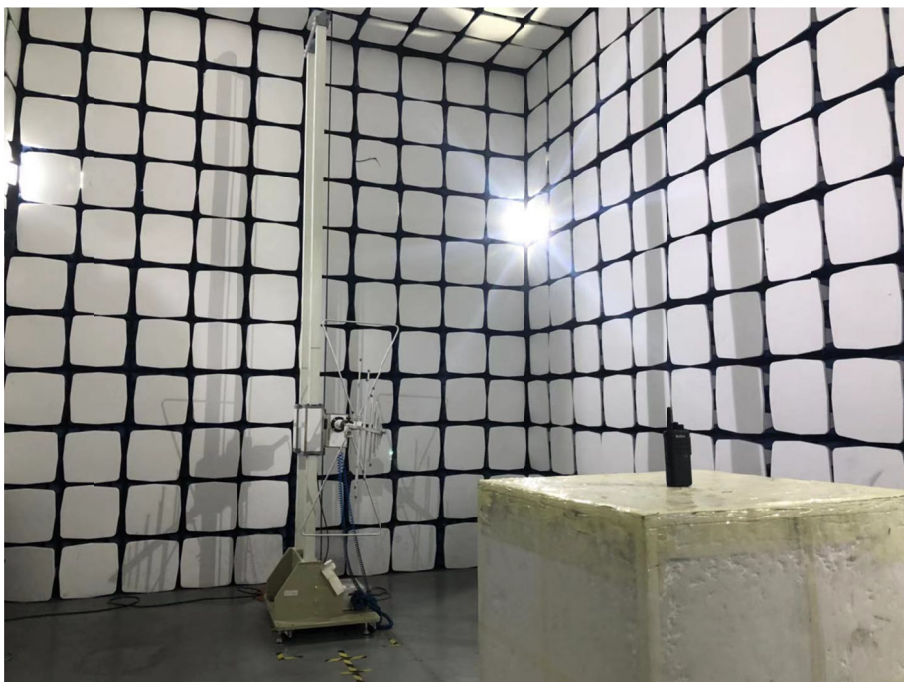

EXHIBIT 4 - TEST SETUP PHOTOGRAPHS

Radiation Emission Test Setup (Below 30MHz)

Radiation Emission Test Setup (30MHz to 1GHz)

Radiation Emission Test Setup (1GHz to 18GHz)

Radiation Emission Test Setup (Above 18GHz)

Extreme Condition Test Setup

Mobile Communication Test Setup