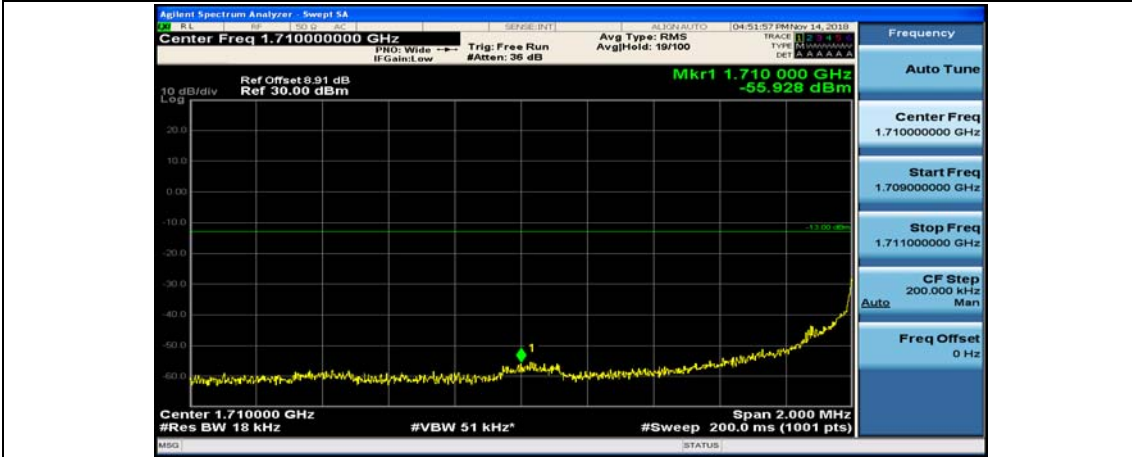

(Channel Bandwidth:20 MHz)_LCH_16QAM_1RB#99