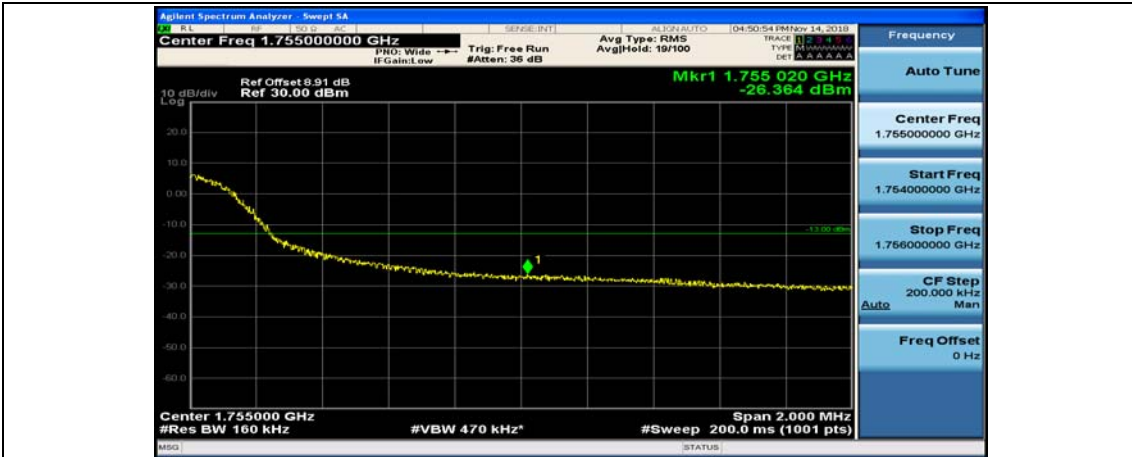

(Channel Bandwidth:15 MHz)_HCH_16QAM_1RB#74

(Channel Bandwidth:15 MHz)_HCH_16QAM_37RB#0

(Channel Bandwidth:15 MHz)_HCH_16QAM_37RB#18

(Channel Bandwidth:15 MHz)_HCH_16QAM_37RB#38

(Channel Bandwidth:15 MHz)_HCH_16QAM_75RB#0

Channel Bandwidth: 20 MHz

(Channel Bandwidth:20 MHz)_LCH_QPSK_1RB#49

(Channel Bandwidth:20 MHz)_LCH_QPSK_1RB#99

(Channel Bandwidth:20 MHz)_LCH_QPSK_50RB#0

(Channel Bandwidth:20 MHz)_LCH_QPSK_50RB#25

(Channel Bandwidth:20 MHz)_LCH_QPSK_50RB#50