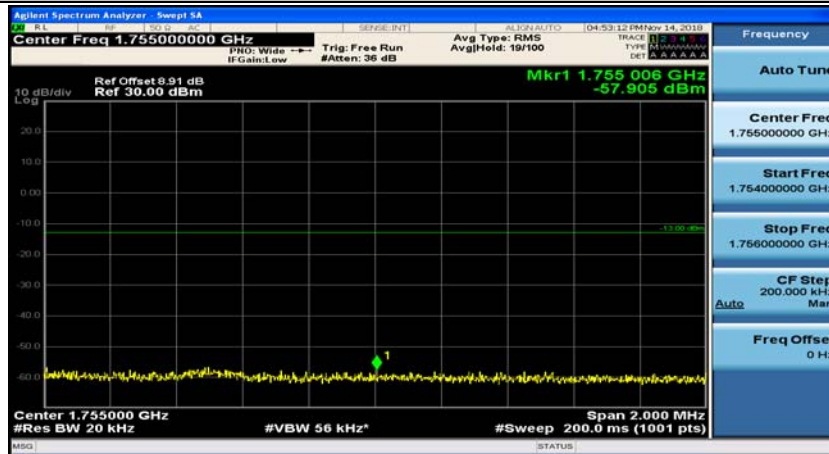

(Channel Bandwidth:20 MHz)_HCH_QPSK_1RB#49