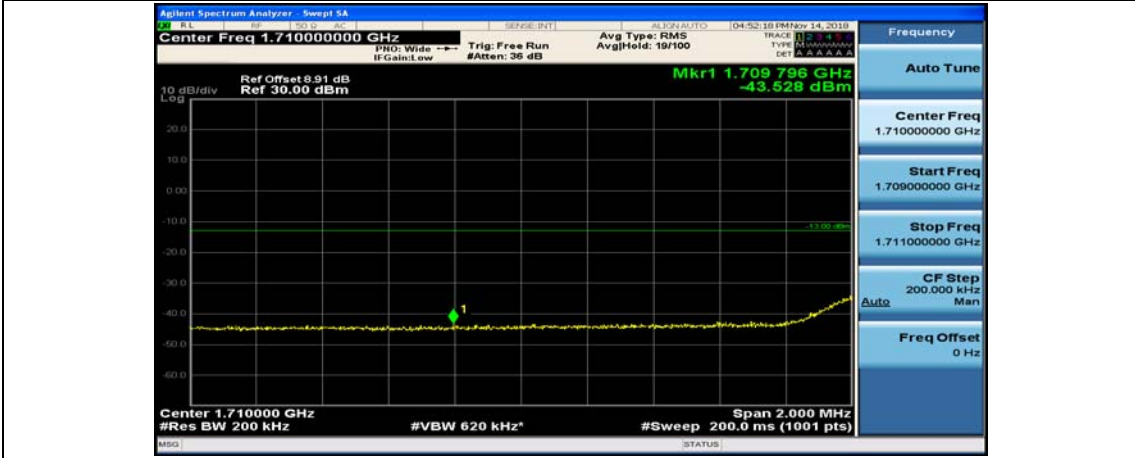

Channel Bandwidth: 20 MHz

(Channel Bandwidth:20 MHz)_LCH_QPSK_1RB#49

(Channel Bandwidth:20 MHz)_LCH_QPSK_1RB#99

(Channel Bandwidth:20 MHz)_LCH_QPSK_50RB#0

(Channel Bandwidth:20 MHz)_LCH_QPSK_50RB#25

(Channel Bandwidth:20 MHz)_LCH_QPSK_50RB#50