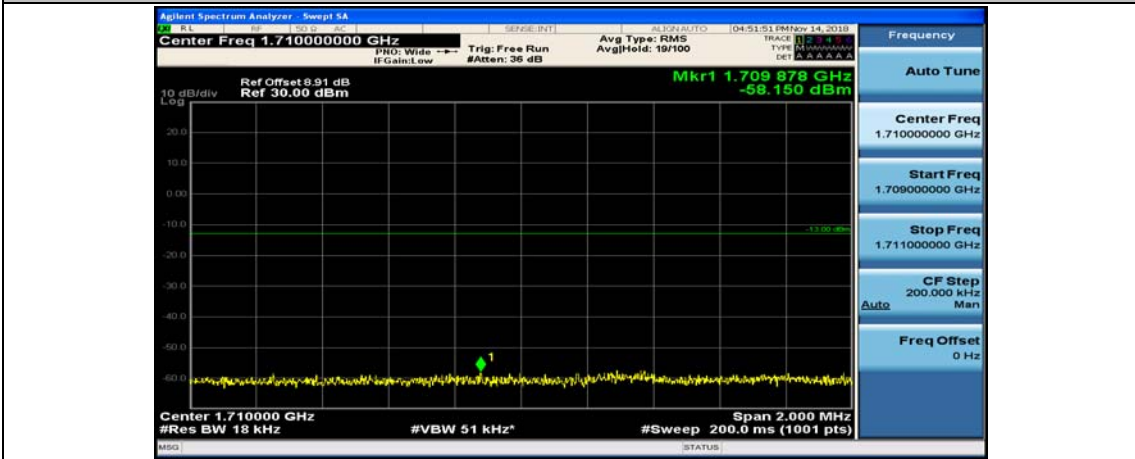

(Channel Bandwidth:20 MHz)_HCH_QPSK_50RB#25

(Channel Bandwidth:20 MHz)_HCH_QPSK_50RB#50

(Channel Bandwidth:20 MHz)_HCH_QPSK_100RB#0

(Channel Bandwidth:20 MHz)_LCH_16QAM_1RB#0

(Channel Bandwidth:20 MHz)_LCH_16QAM_1RB#49