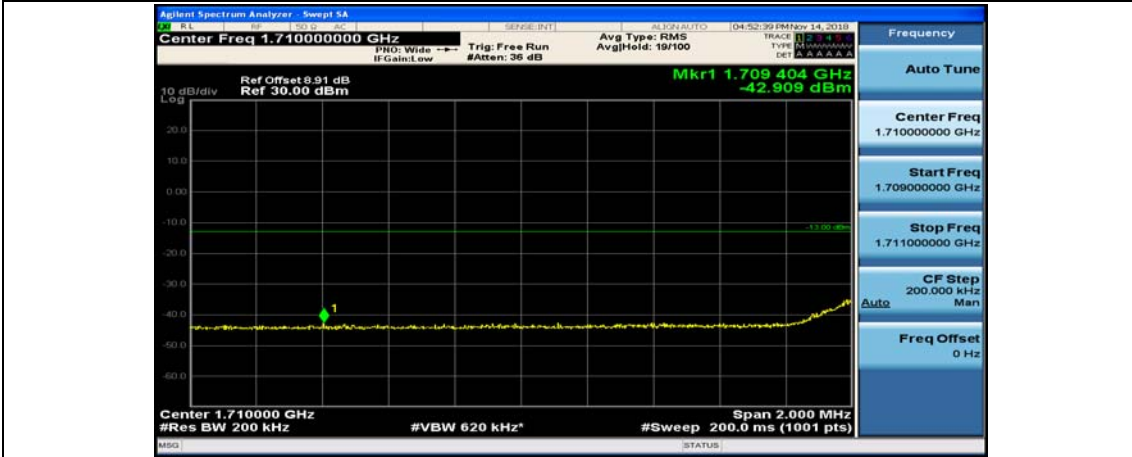

(Channel Bandwidth:20 MHz)_LCH_16QAM_1RB#99

(Channel Bandwidth:20 MHz)_LCH_16QAM_50RB#0

(Channel Bandwidth:20 MHz)_LCH_16QAM_50RB#25

(Channel Bandwidth:20 MHz)_LCH_16QAM_50RB#50

(Channel Bandwidth:20 MHz)_LCH_16QAM_100RB#0