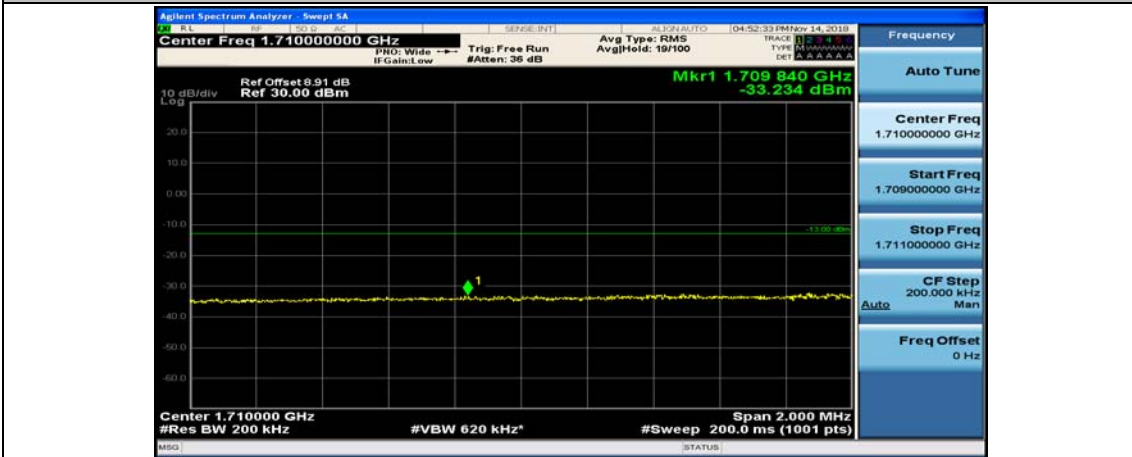

(Channel Bandwidth:20 MHz)_HCH_QPSK_50RB#25

(Channel Bandwidth:20 MHz)_HCH_QPSK_50RB#50

(Channel Bandwidth:20 MHz)_HCH_QPSK_100RB#0

(Channel Bandwidth:20 MHz)_LCH_16QAM_1RB#0

(Channel Bandwidth:20 MHz)_LCH_16QAM_1RB#49

(Channel Bandwidth:20 MHz)_LCH_16QAM_1RB#99

(Channel Bandwidth:20 MHz)_LCH_16QAM_50RB#0

(Channel Bandwidth:20 MHz)_LCH_16QAM_50RB#25

(Channel Bandwidth:20 MHz)_LCH_16QAM_50RB#50

(Channel Bandwidth:20 MHz)_LCH_16QAM_100RB#0