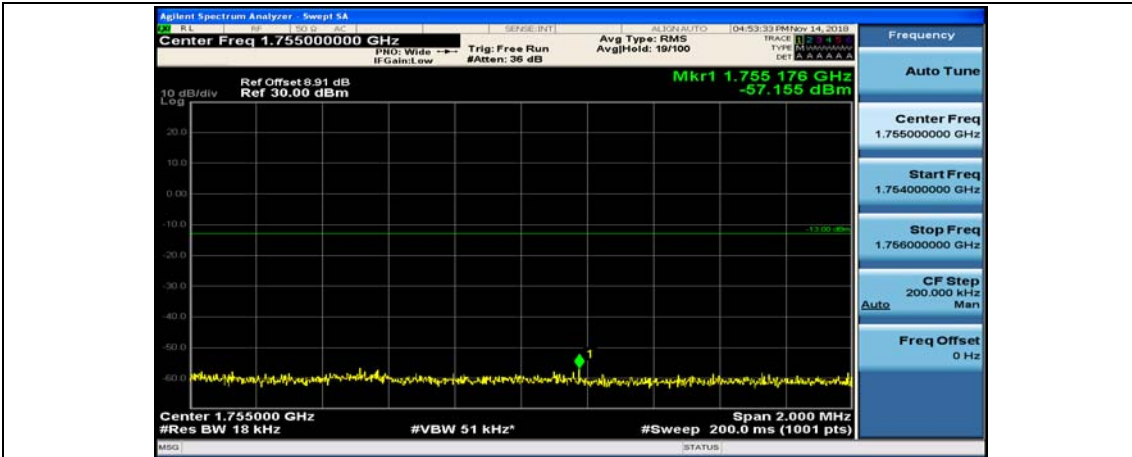

(Channel Bandwidth:20 MHz)_HCH_16QAM_1RB#49