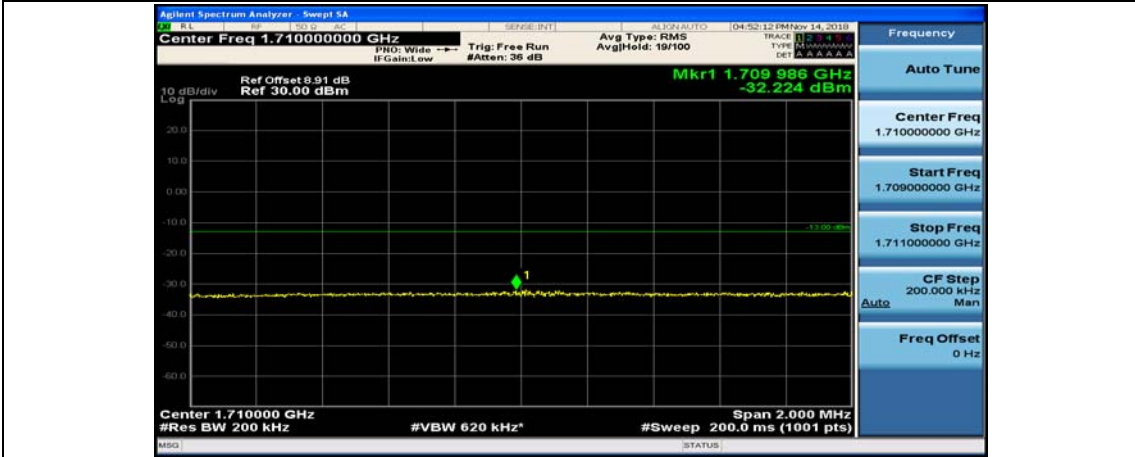

Channel Bandwidth: 20 MHz

(Channel Bandwidth:20 MHz)_LCH_QPSK_1RB#49

(Channel Bandwidth:20 MHz)_LCH_QPSK_1RB#99

(Channel Bandwidth:20 MHz)_LCH_QPSK_50RB#0

(Channel Bandwidth:20 MHz)_LCH_QPSK_50RB#25

(Channel Bandwidth:20 MHz)_LCH_QPSK_50RB#50