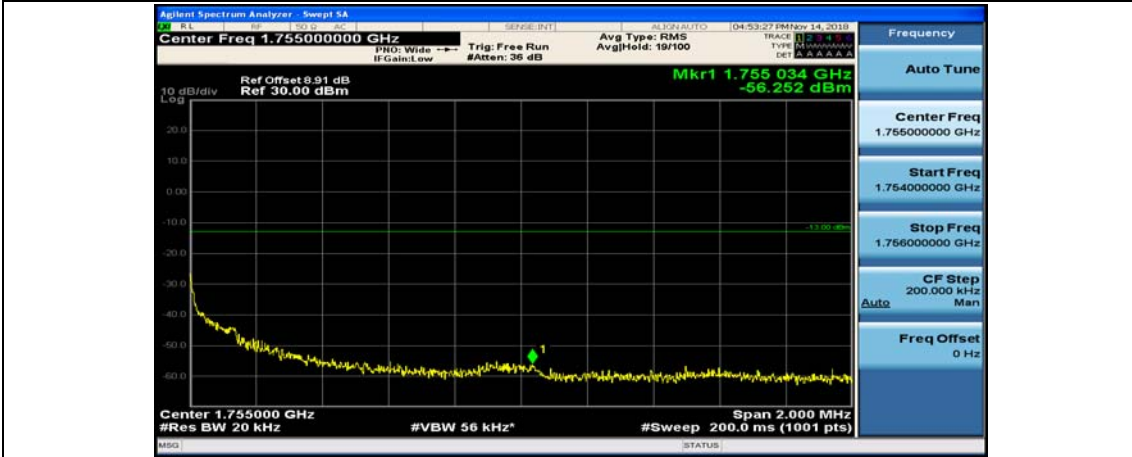

(Channel Bandwidth:20 MHz)_HCH_16QAM_1RB#0