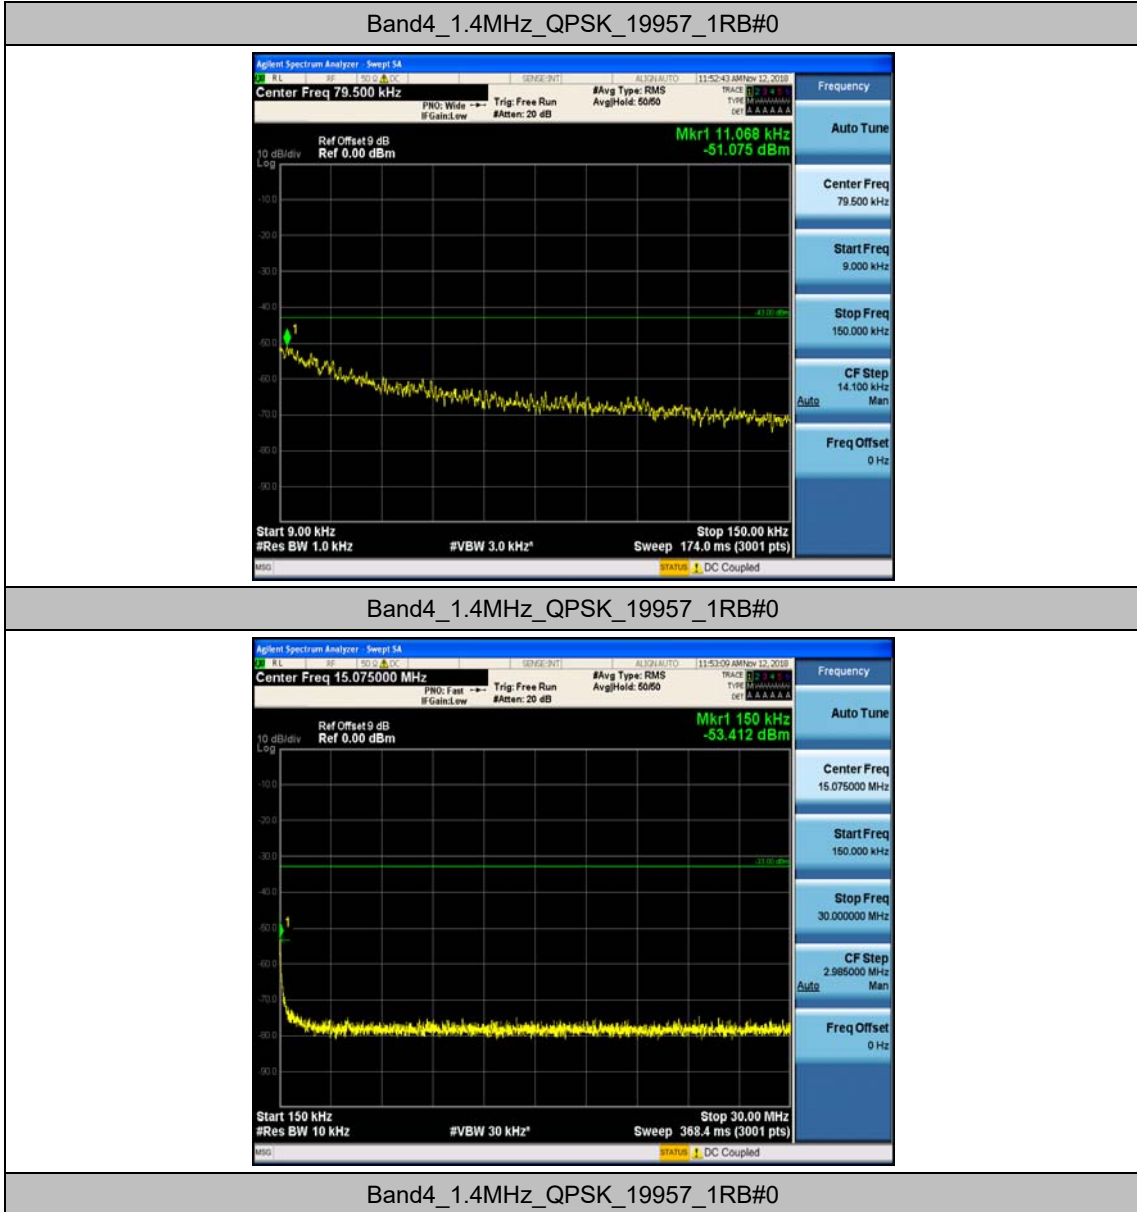

Band 4	20MHz	16QAM	20300	1RB#0	Range6:12000~18000 MHz	-40.52	PASS

Test Graphs