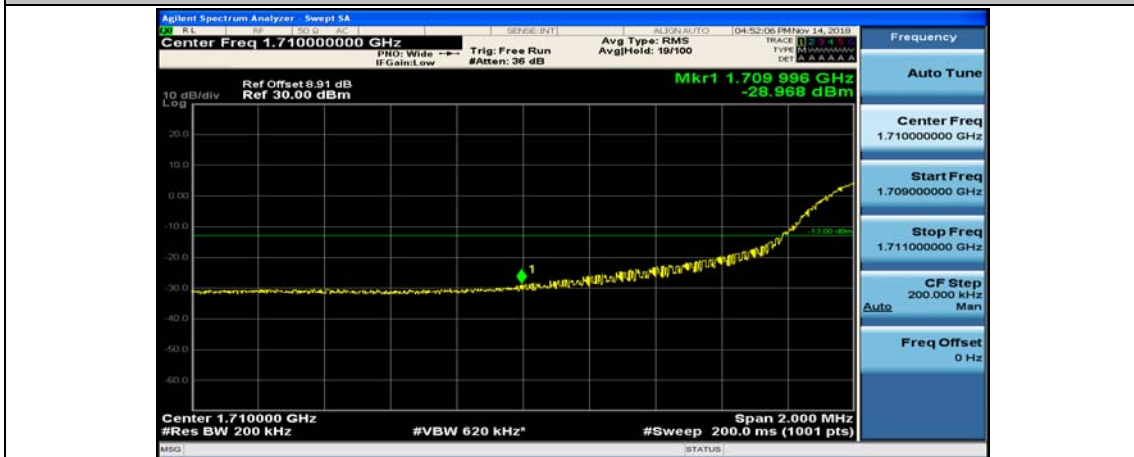

Channel Bandwidth: 20 MHz

(Channel Bandwidth:20 MHz)_LCH_QPSK_1RB#49

(Channel Bandwidth:20 MHz)_LCH_QPSK_1RB#99

(Channel Bandwidth:20 MHz)_LCH_QPSK_50RB#0

(Channel Bandwidth:20 MHz)_LCH_QPSK_50RB#25

(Channel Bandwidth:20 MHz)_LCH_QPSK_50RB#50