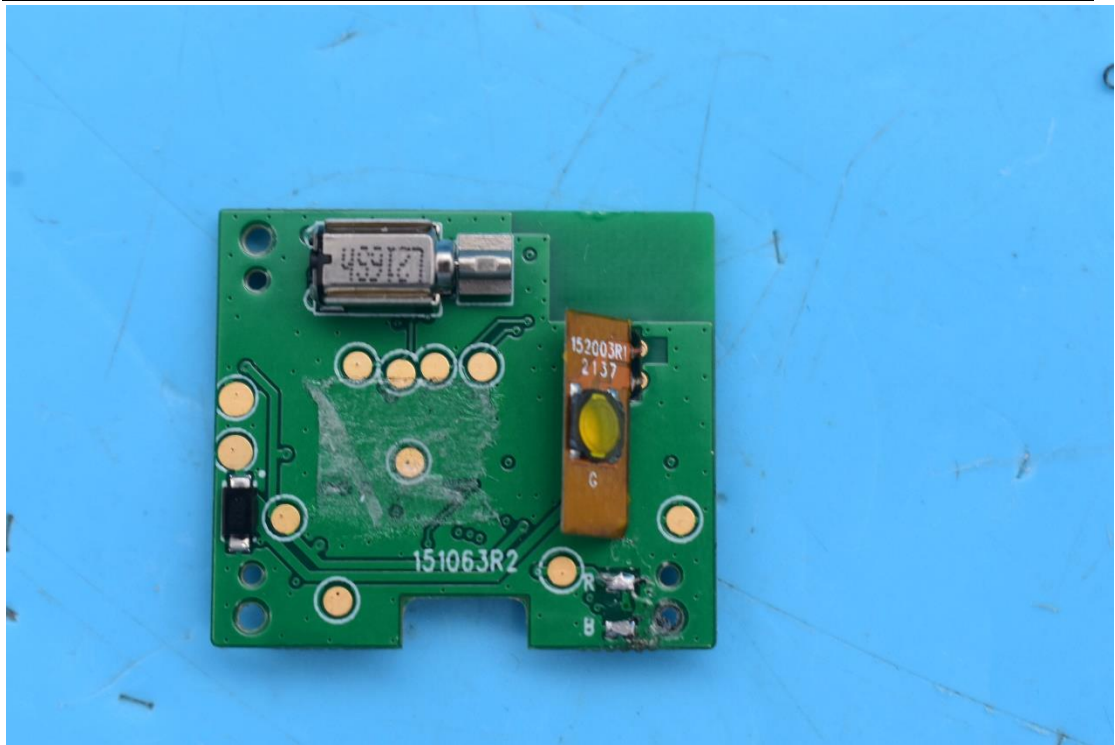

FCC ID:2ALZG-H803

Internal Photos

1. EUT uncover view

2. Antenna view