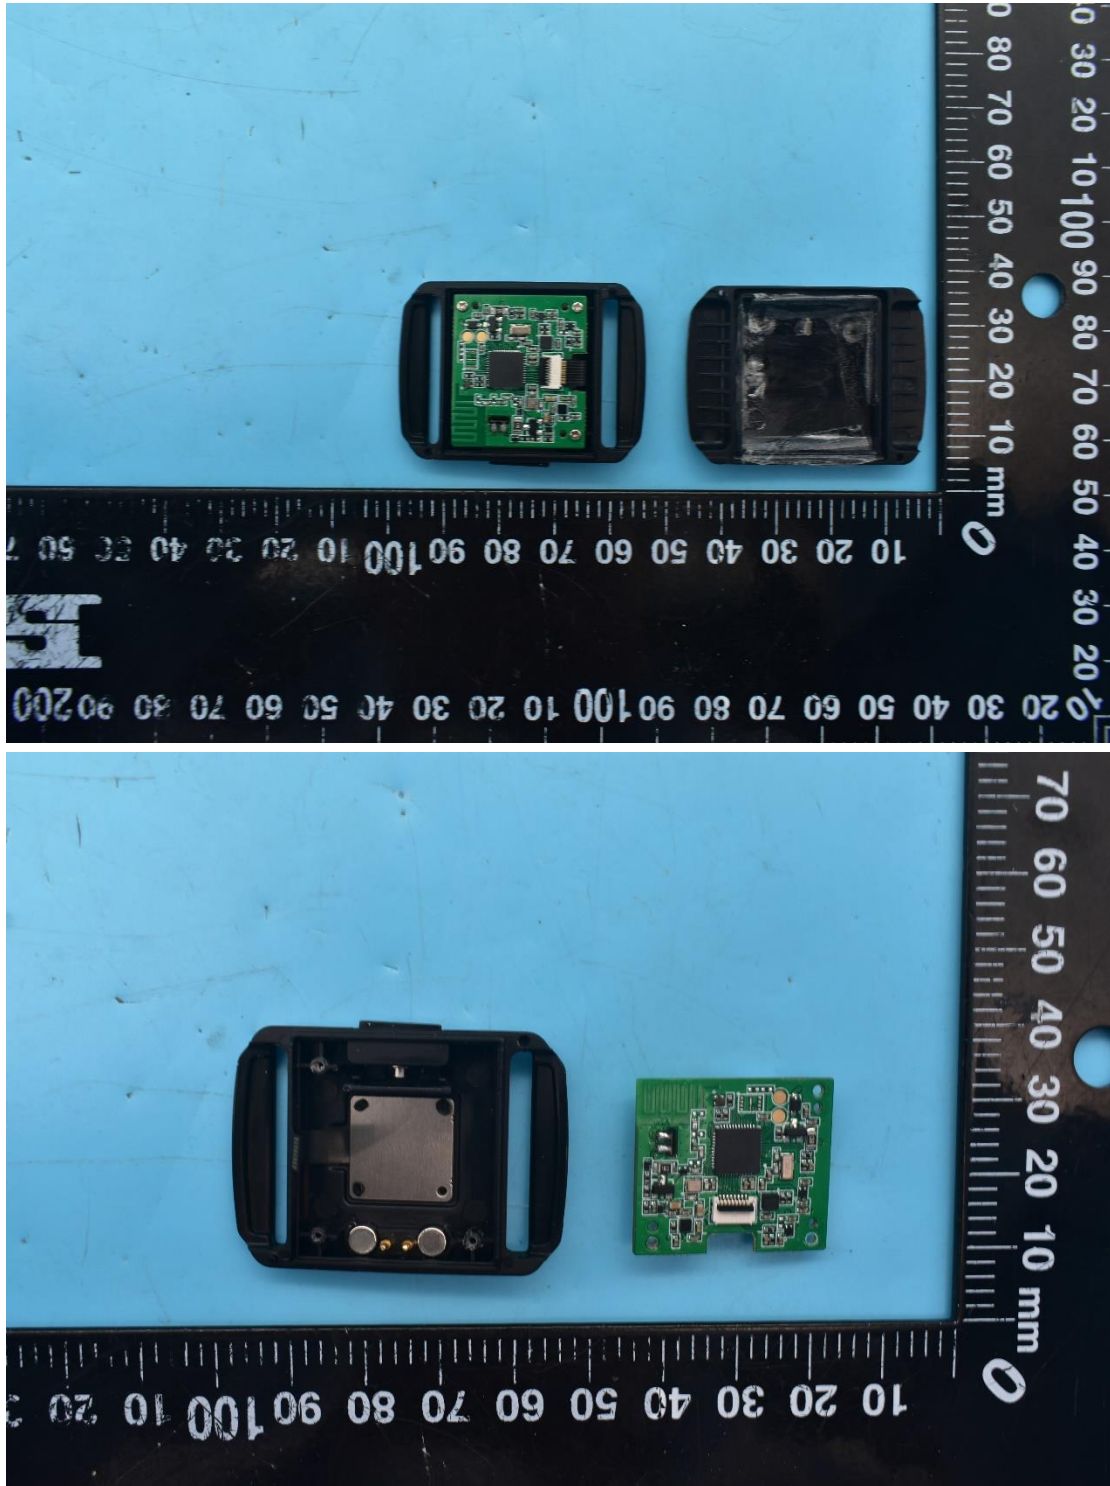

FCC ID:2ALZG-H803

Internal Photos

1. EUT uncover view

2. Antenna view