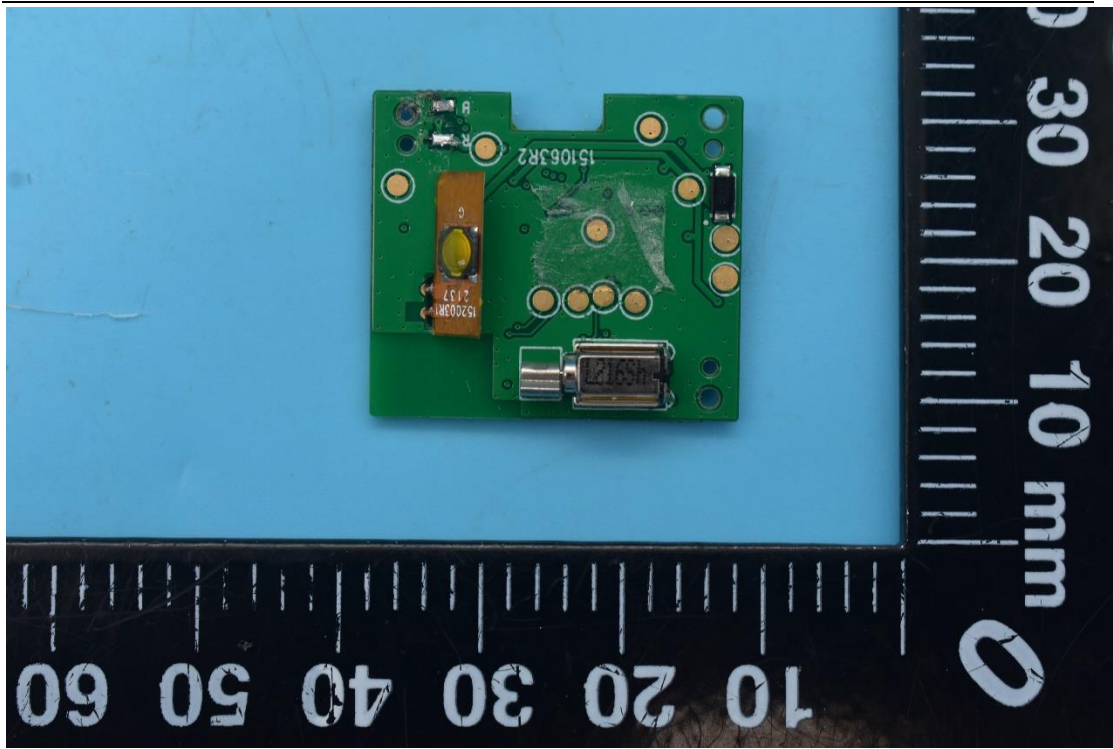

FCC ID:2ALZG-H803

Internal Photos

1. EUT uncover view

2. Antenna view