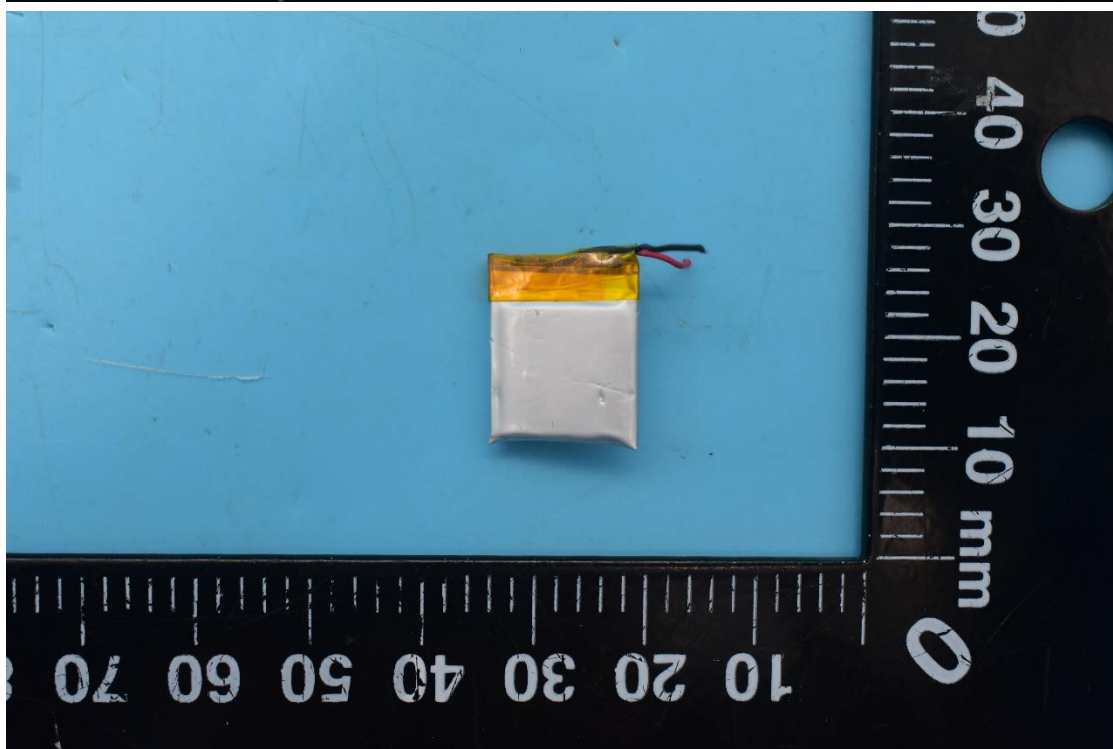

FCC ID:2ALZG-H803

Internal Photos

1. EUT uncover view

2. Antenna view