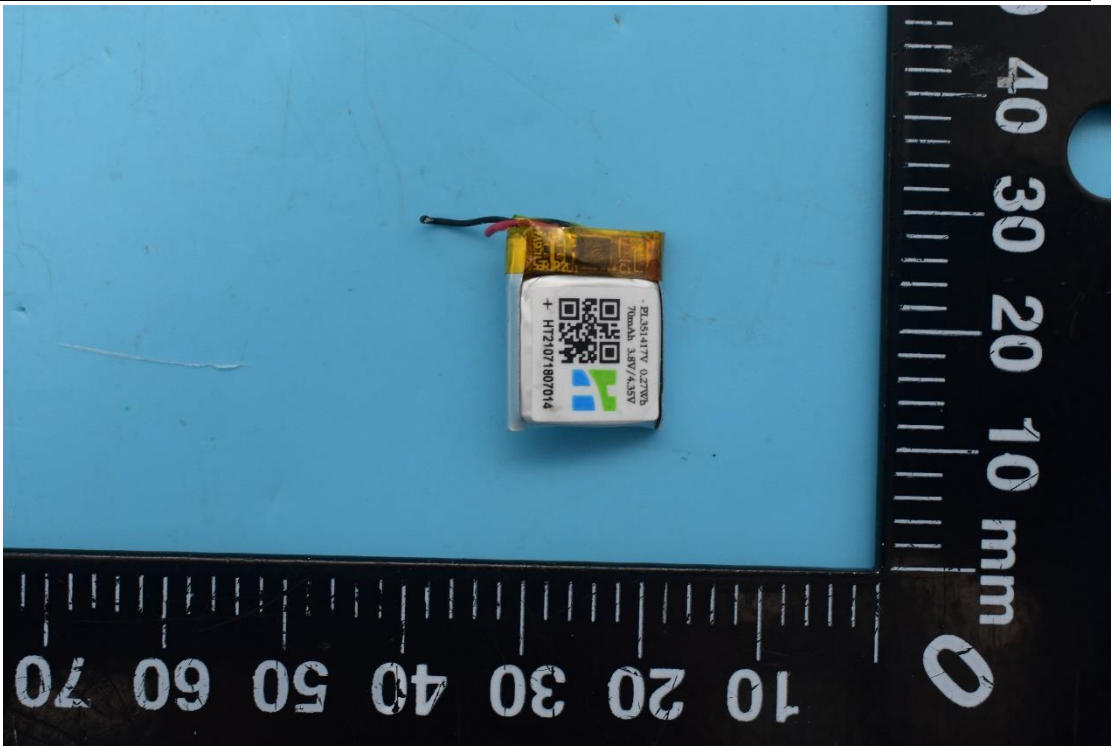

FCC ID:2ALZG-H803

Internal Photos

1. EUT uncover view

2. Antenna view