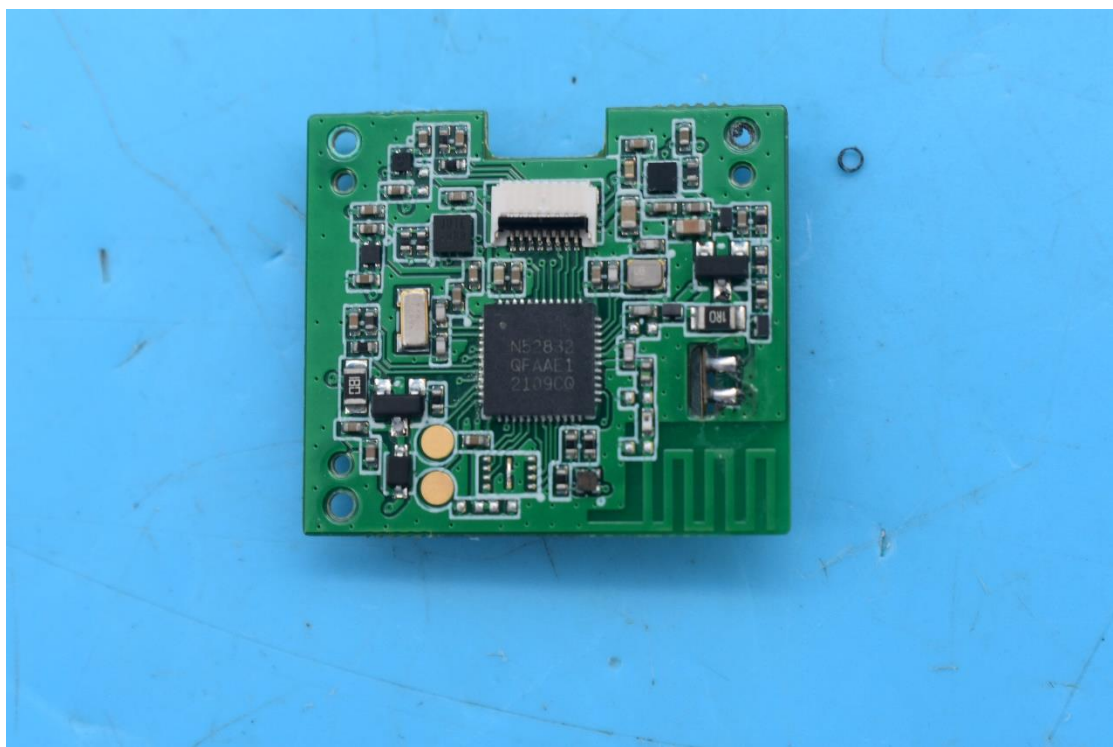

FCC ID:2ALZG-H803

Internal Photos

1. EUT uncover view

2. Antenna view