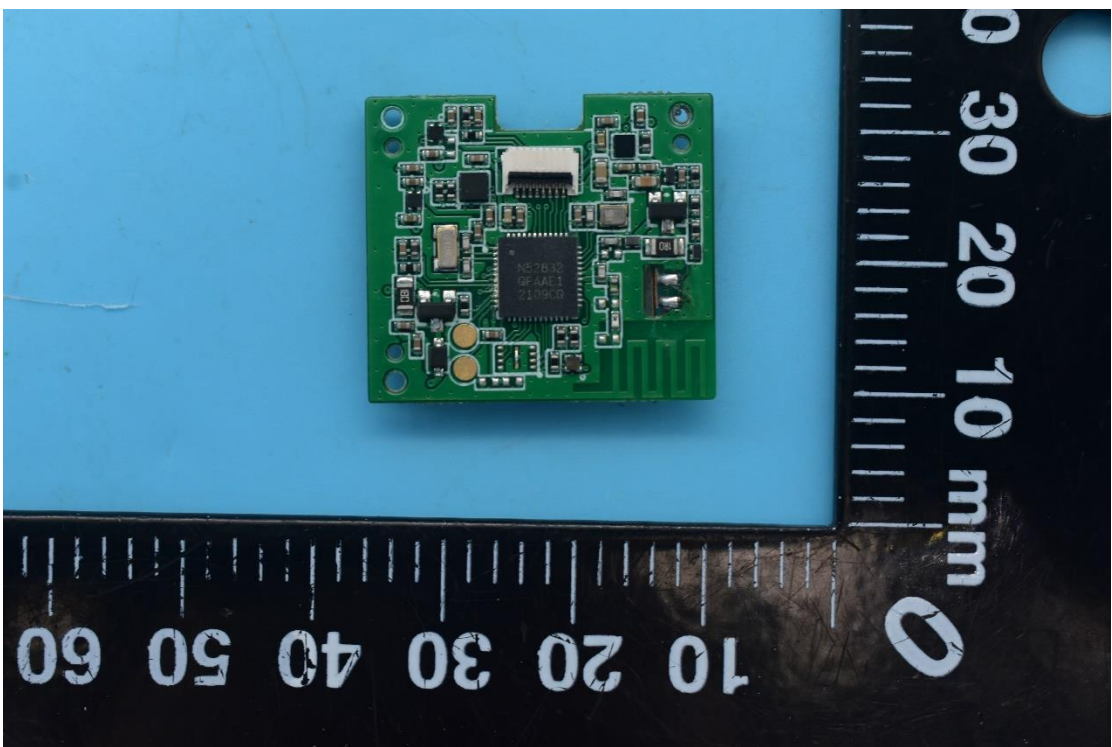

FCC ID:2ALZG-H803

Internal Photos

1. EUT uncover view

2. Antenna view