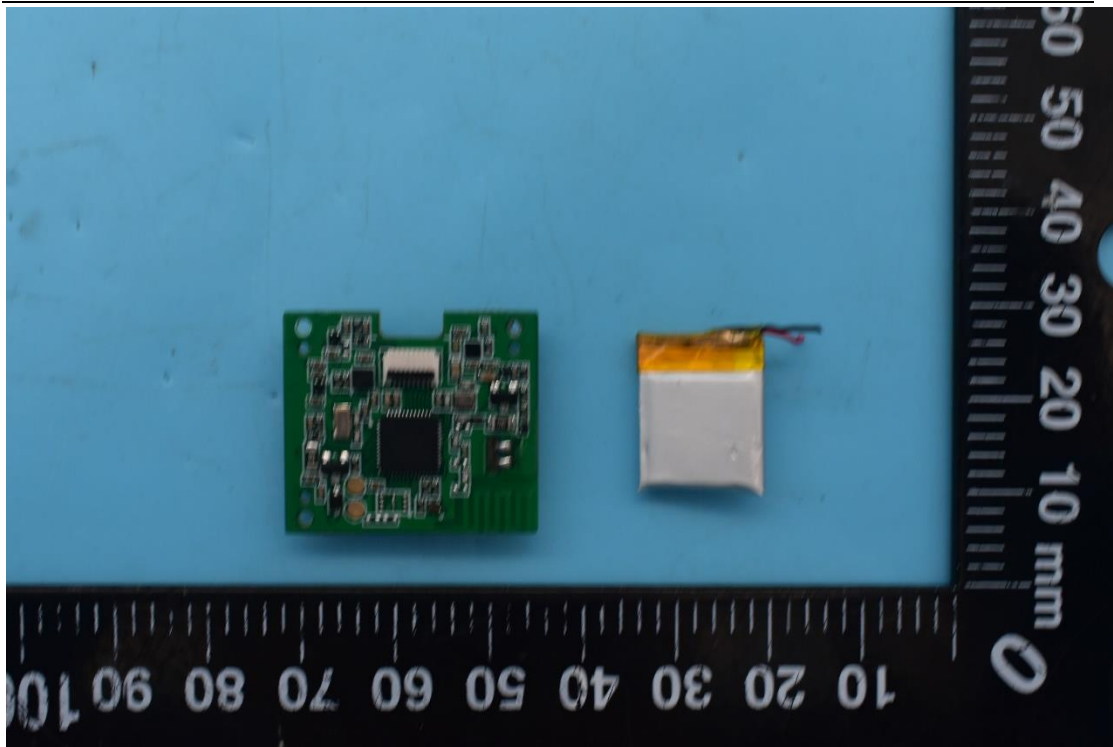

FCC ID:2ALZG-H803

Internal Photos

1. EUT uncover view

2. Antenna view