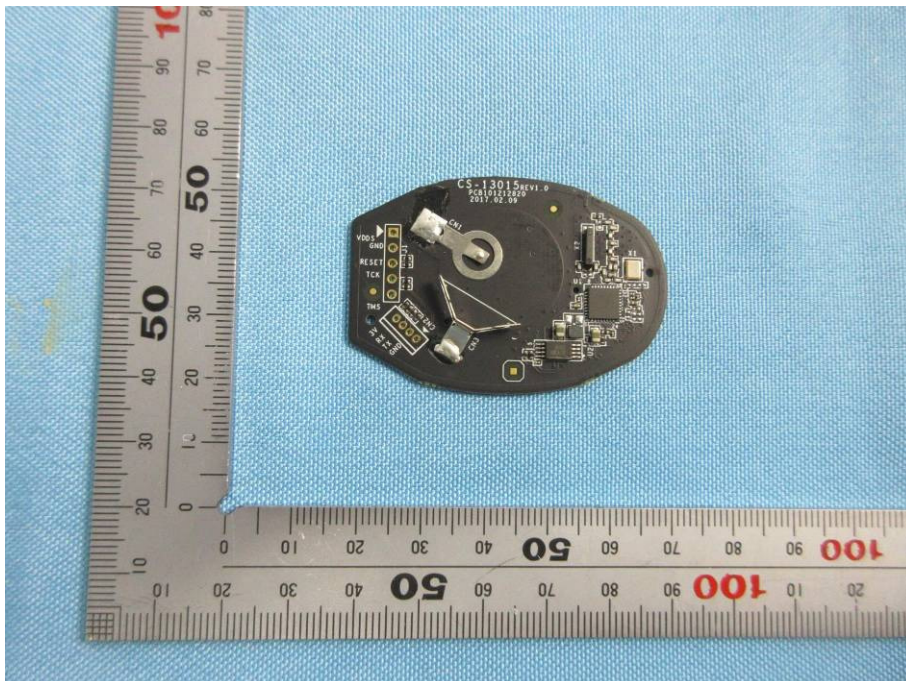

Internal Photos

Applicant:	Hangzhou EZVIZ Network Co., Ltd
Address of Applicant:	Floor 7, Building 1, No. 700, Dongliu Road, Binjiang District, Hangzhou, Zhejiang,310052,China.
Equipment Under Test (EUT):	
Product Name:	Home Sense Keychain Remote
Brand Name:	EZVIZ
Model No.:	CS-AS200