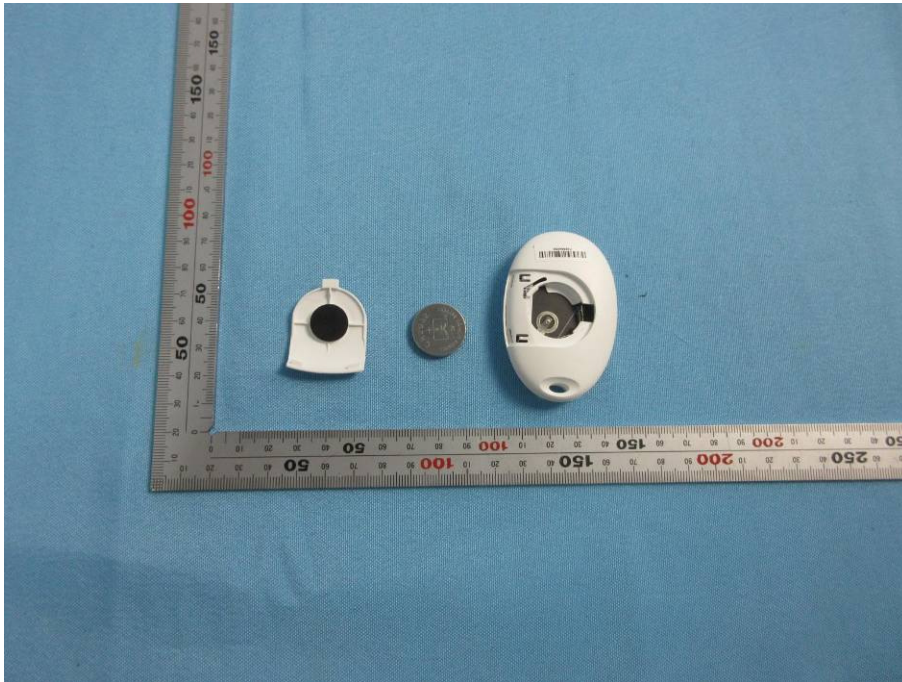

Internal Photos

Applicant:	Hangzhou EZVIZ Network Co., Ltd
Address of Applicant:	Floor 7, Building 1, No. 700, Dongliu Road, Binjiang District, Hangzhou, Zhejiang,310052,China.
Equipment Under Test (EUT):	
Product Name:	Home Sense Keychain Remote
Brand Name:	EZVIZ
Model No.:	CS-AS200